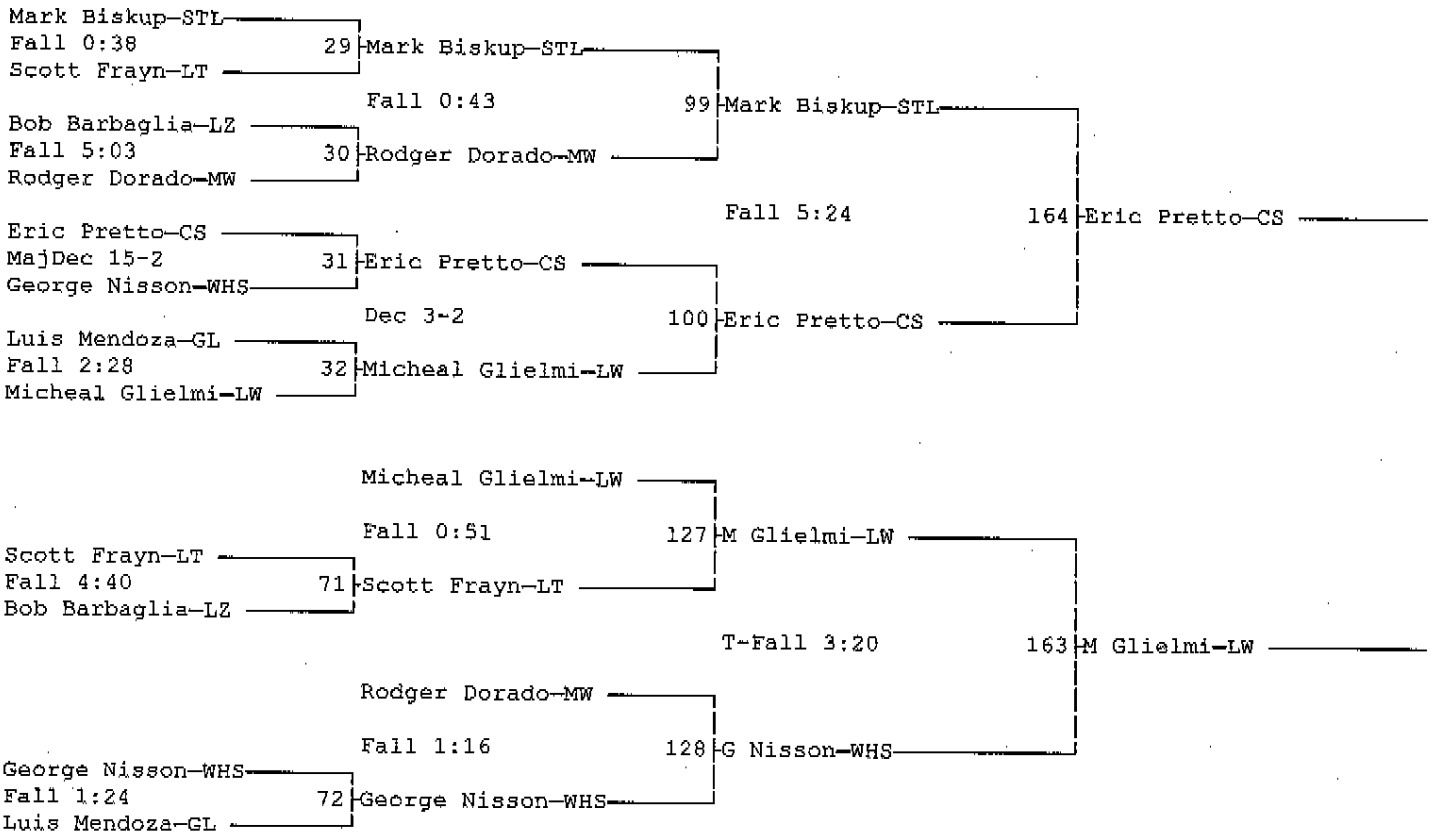

12-11-04

Wt Class: 135

2004 Wheeling Memorial Wrestling Tournament

12-11-04

Wt Class: 145

2004 Wheeling Memorial Wrestling Tournament

12-11-04

Wt Class: 152