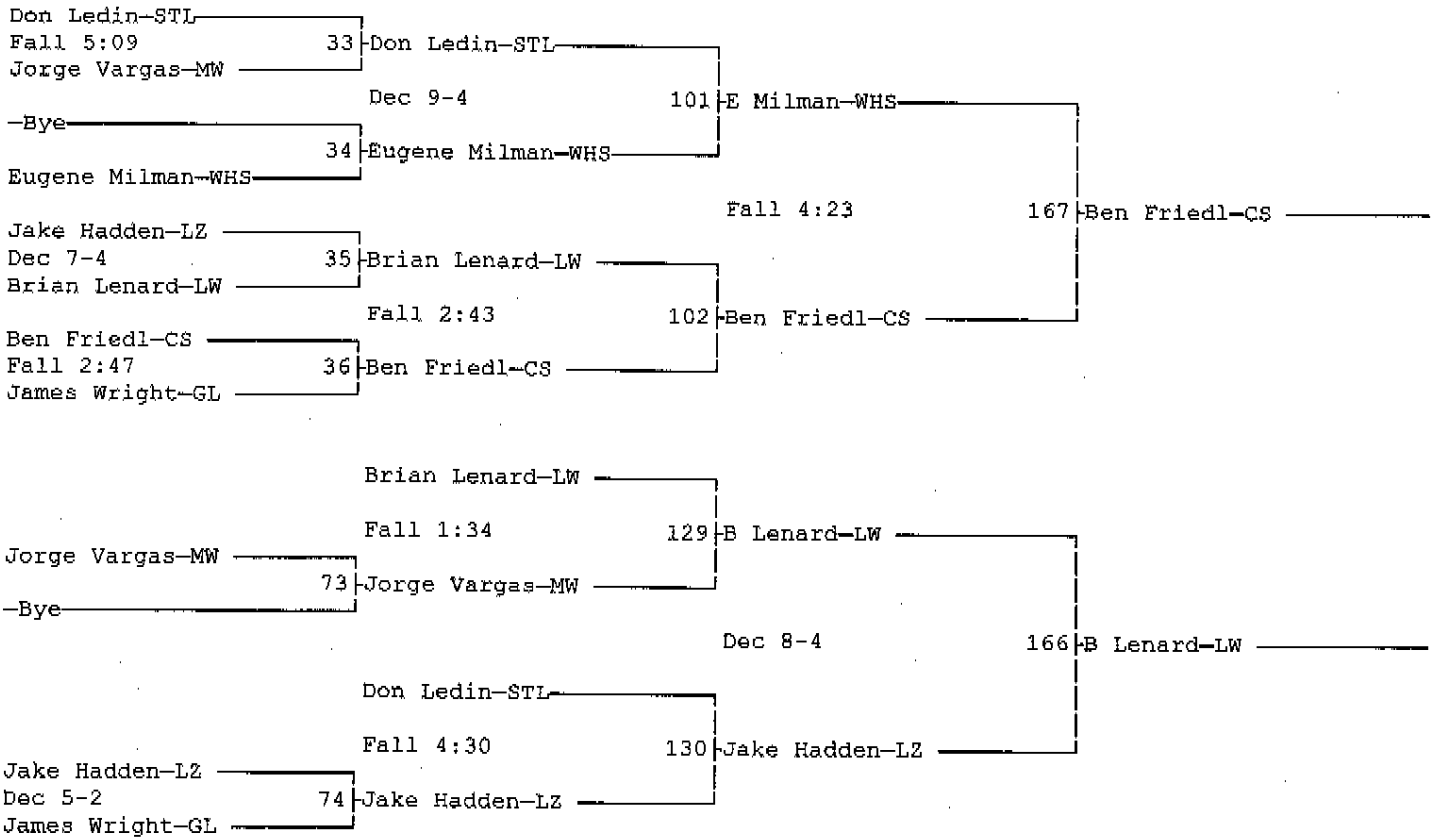

12-11-04

Wt Class: 135

2004 Wheeling Memorial Wrestling Tournament

12-11-04

Wt Class: 145

2004 Wheeling Memorial Wrestling Tournament

12-11-04

Wt Class: 152