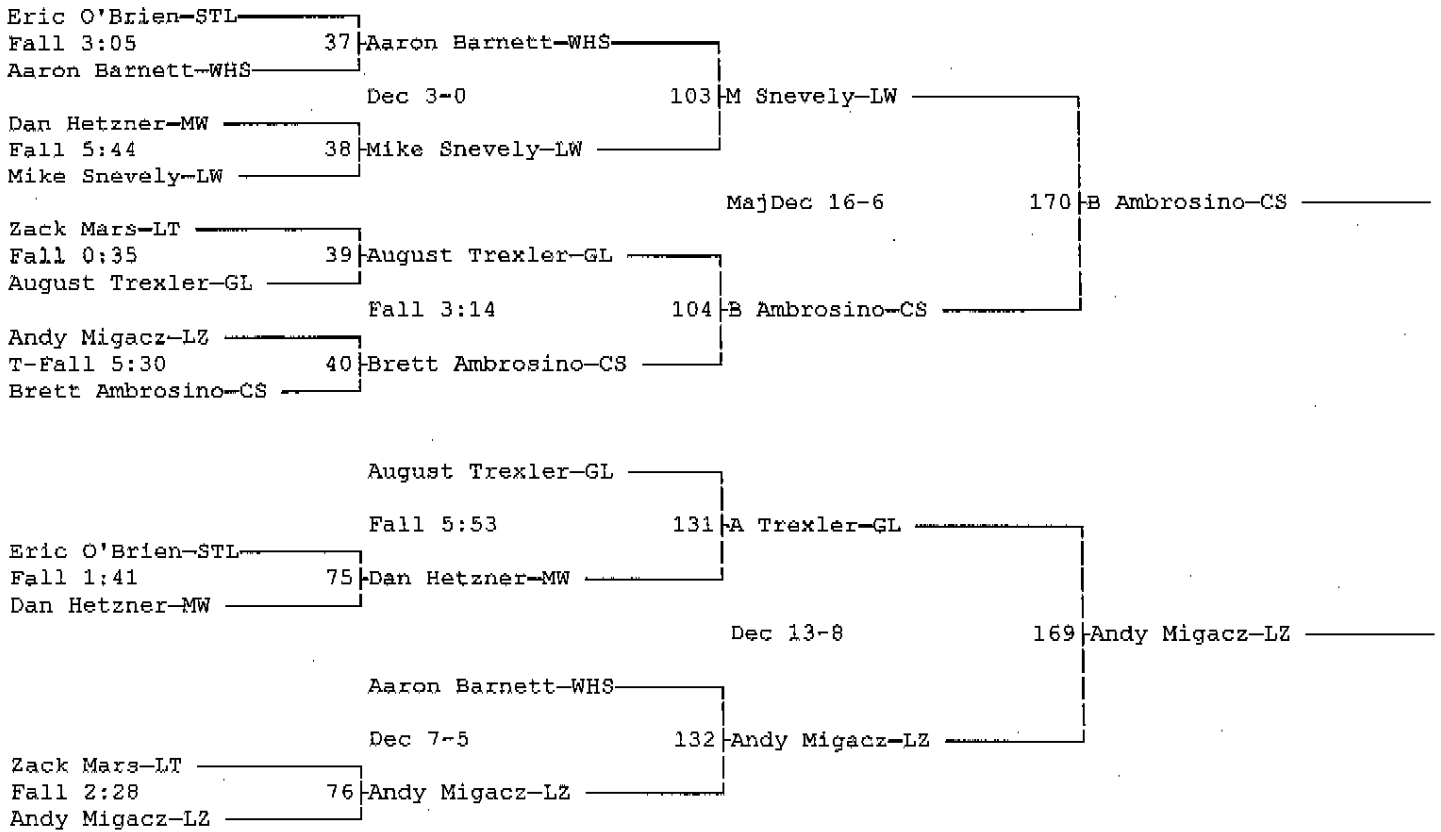

2004 Wheeling Memorial Wrestling Tournament

12-11-04

Wt Class: 160