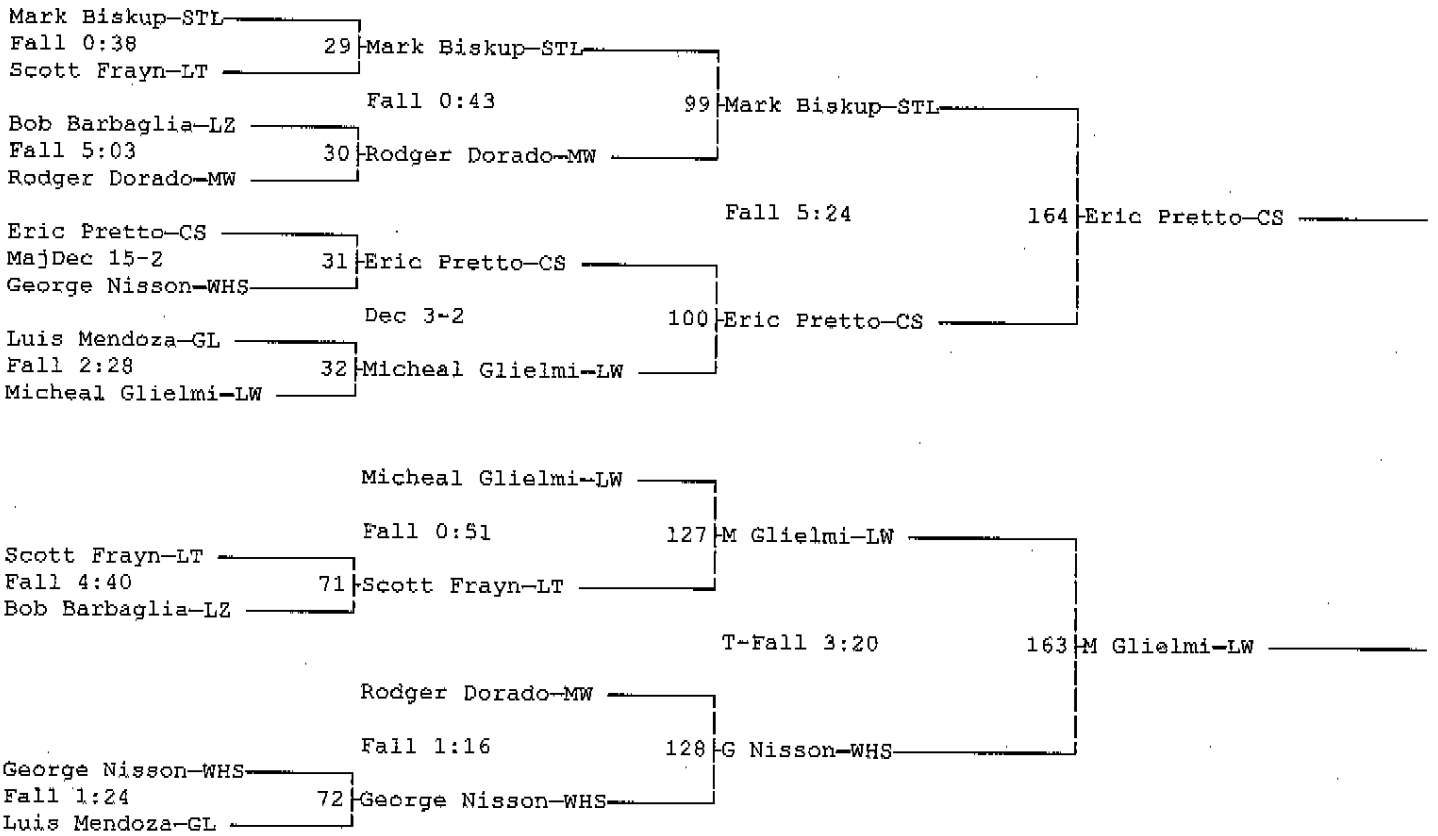

12-11-04

Wt Class: 135

2004 Wheeling Memorial Wrestling Tournament

12-11-04

Wt Class: 140

2004 Wheeling Memorial Wrestling Tournament

12-11-04

Wt Class: 145