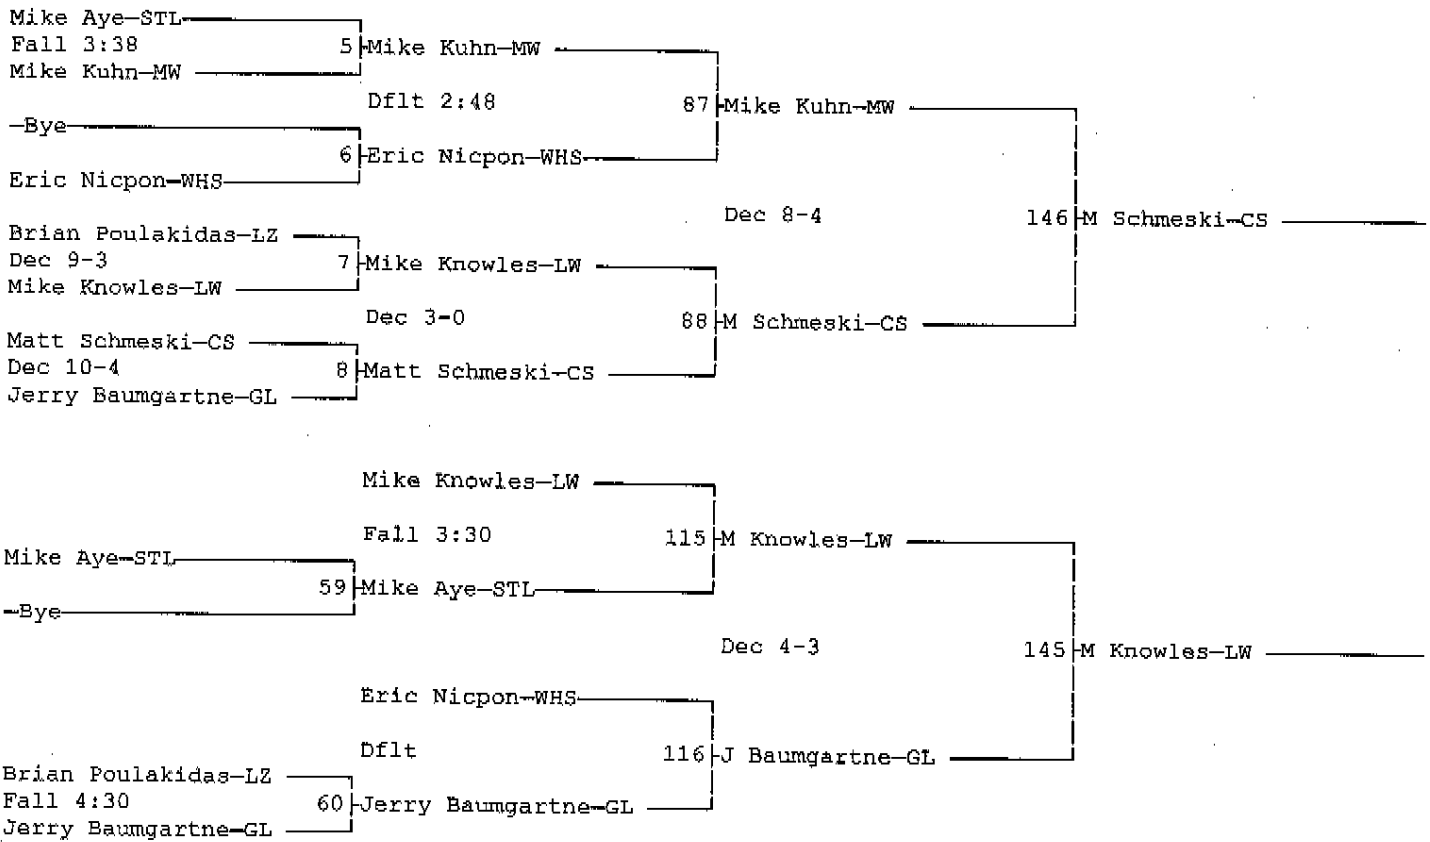

2004 Wheeling Memorial Wrestling Tournament
12-11-04

Place	Score	Name
1	248.0	Carl Sandburg
2	179.0	LincolnWay-Central
3	140.5	Wheeling
4	99.0	Grayslake
5	82.5	St. Laurence
6	40.0	Lake Zurich
7	36.0	Maine West
8	28.0	Lane Tech

2004 Wheeling Memorial Wrestling Tournament

12-11-04

Wt Class: 103

2004 Wheeling Memorial Wrestling Tournament

12-11-04

Wt Class: 112

2004 Wheeling Memorial Wrestling Tournament

12-11-04