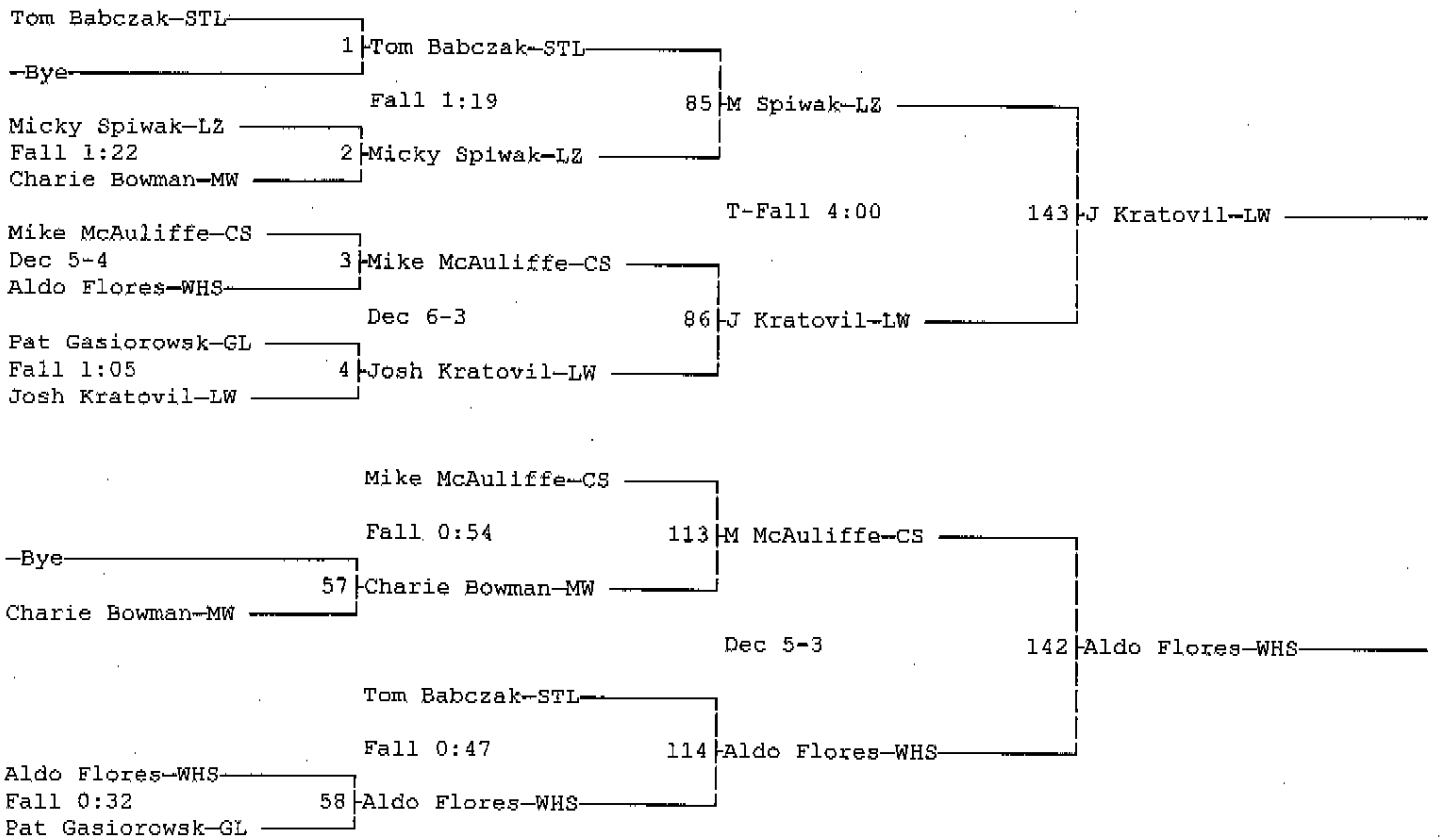

2004 Wheeling Memorial Wrestling Tournament
12-11-04

Place	Score	Name
1	248.0	Carl Sandburg
2	179.0	LincolnWay-Central
3	140.5	Wheeling
4	99.0	Grayslake
5	82.5	St. Laurence
6	40.0	Lake Zurich
7	36.0	Maine West
8	28.0	Lane Tech

2004 Wheeling Memorial Wrestling Tournament

12-11-04

Wt Class: 103

2004 Wheeling Memorial Wrestling Tournament

12-11-04

Wt Class: 112

2004 Wheeling Memorial Wrestling Tournament

12-11-04