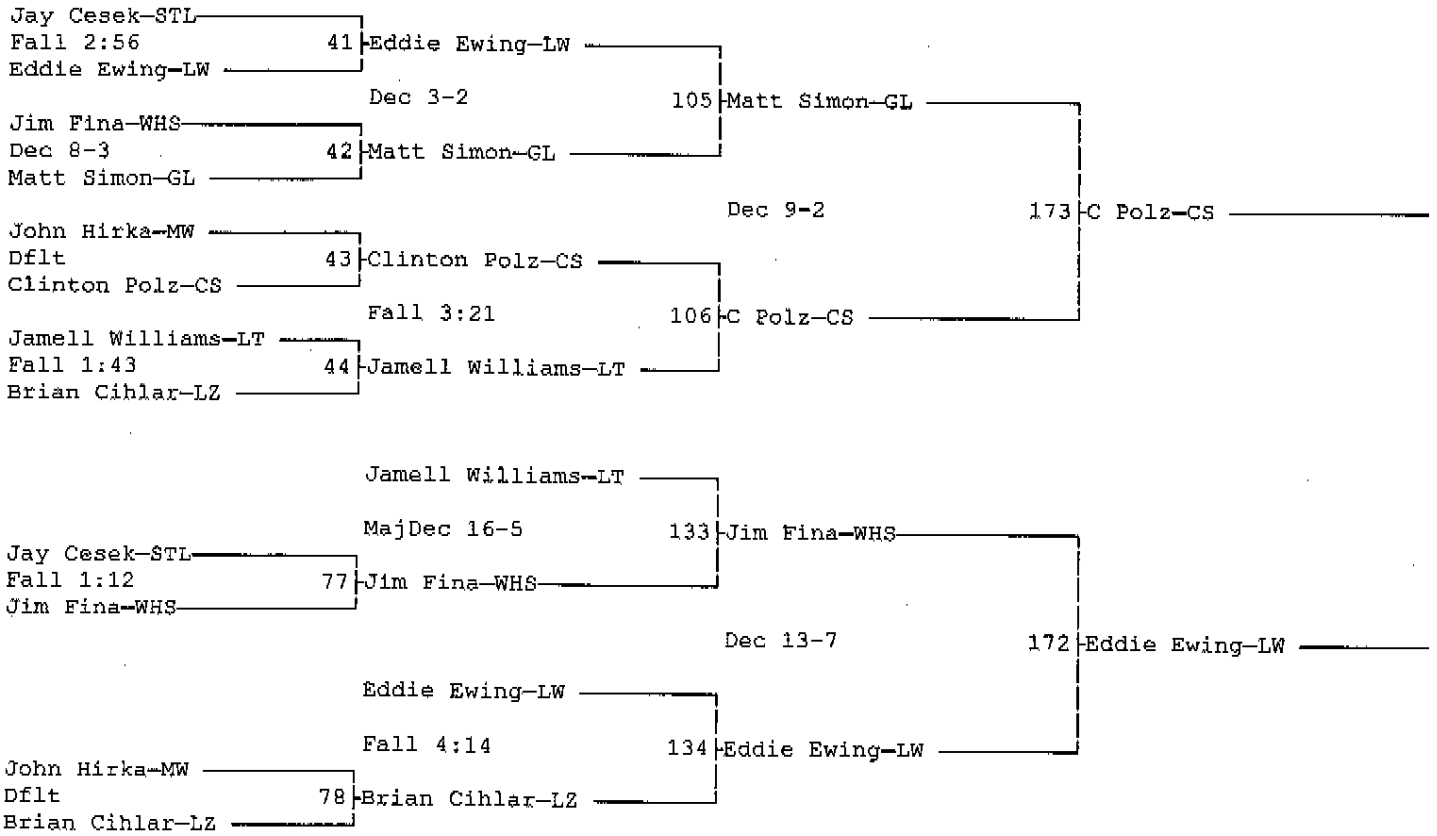

2004 Wheeling Memorial Wrestling Tournament

12-11-04

Wt Class: 171