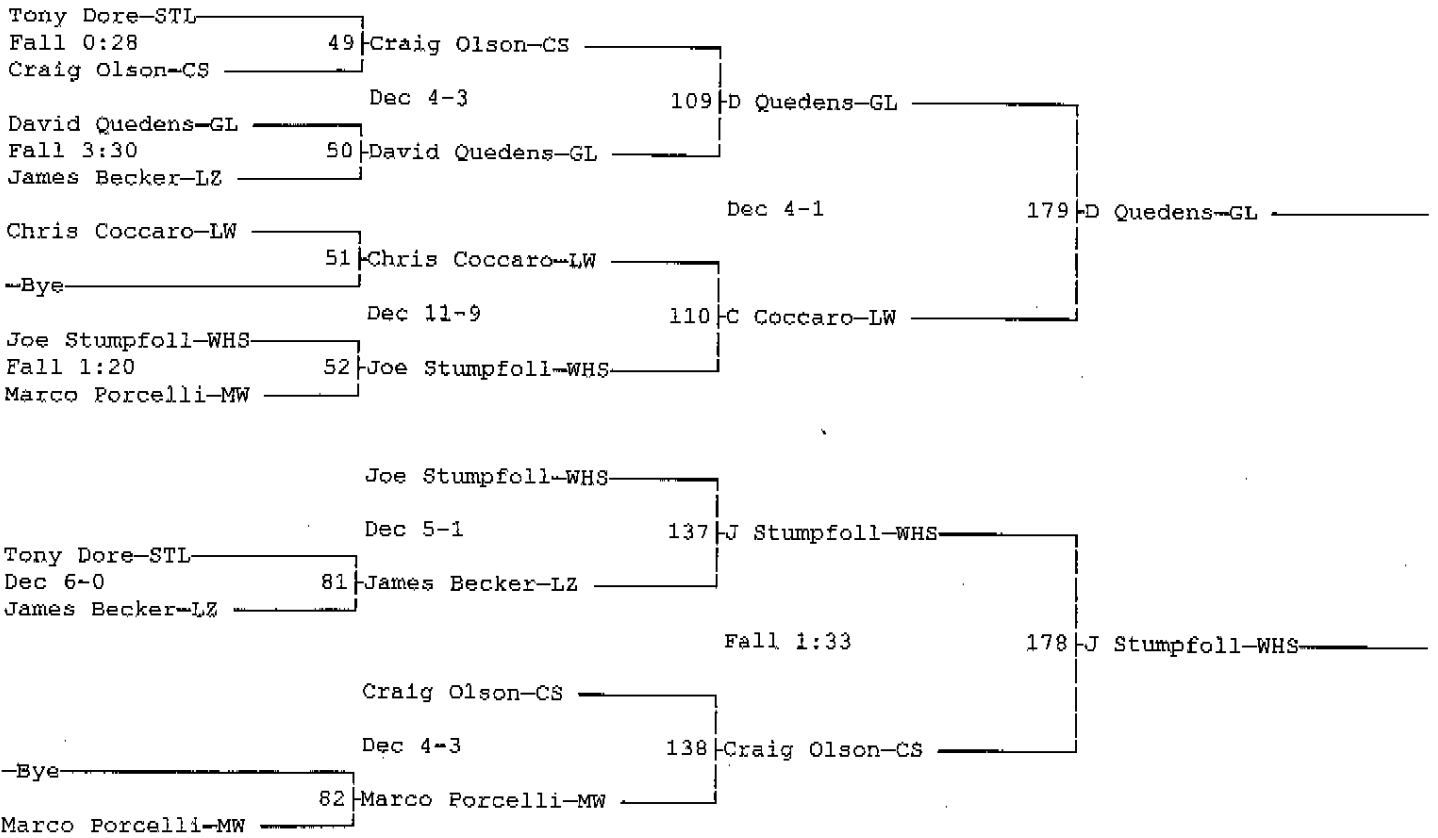

2004 Wheeling Memorial Wrestling Tournament

12-11-04

Wt Class: 215