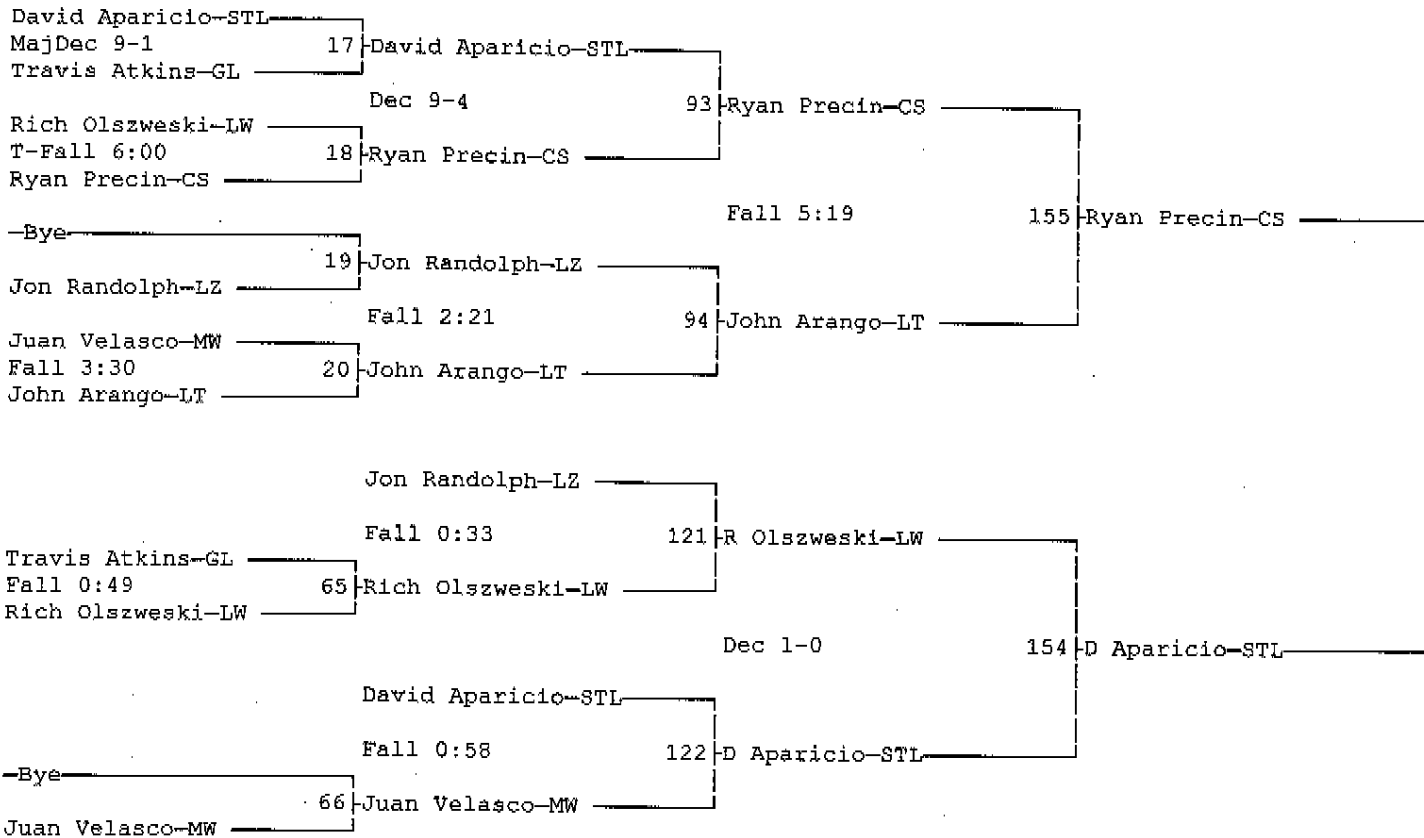

2004 Wheeling Memorial Wrestling Tournament
12-11-04

Place	Score	Name
1	248.0	Carl Sandburg
2	179.0	LincolnWay-Central
3	140.5	Wheeling
4	99.0	Grayslake
5	82.5	St. Laurence
6	40.0	Lake Zurich
7	36.0	Maine West
8	28.0	Lane Tech

Wt Class: 119

2004 Wheeling Memorial Wrestling Tournament

12-11-04

Wt Class: 125

2004 Wheeling Memorial Wrestling Tournament

12-11-04

Wt Class: 130

2004 Wheeling Memorial Wrestling Tournament