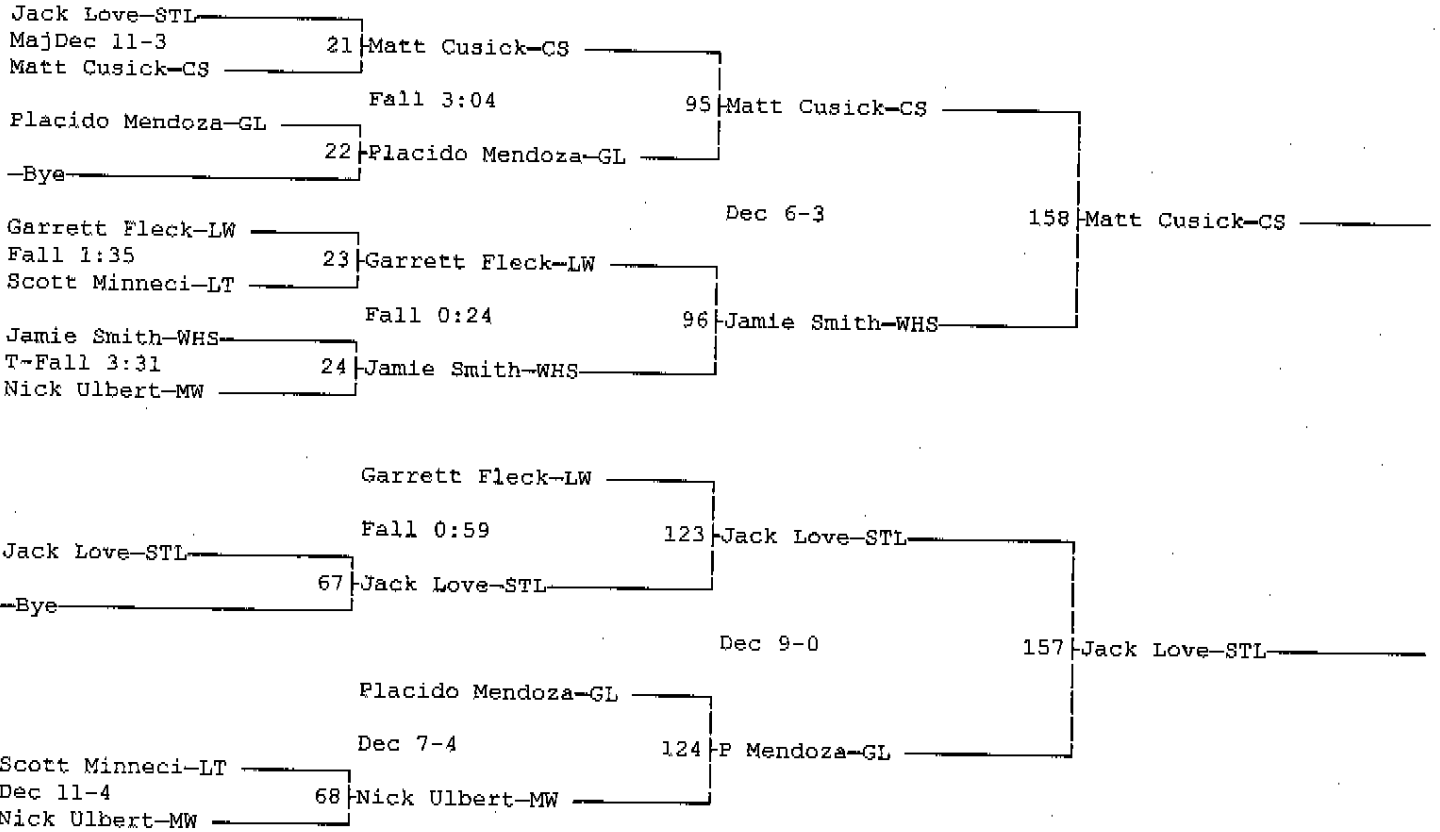

2004 Wheeling Memorial Wrestling Tournament
12-11-04

Place	Score	Name
1	248.0	Carl Sandburg
2	179.0	LincolnWay-Central
3	140.5	Wheeling
4	99.0	Grayslake
5	82.5	St. Laurence
6	40.0	Lake Zurich
7	36.0	Maine West
8	28.0	Lane Tech

2004 Wheeling Memorial Wrestling Tournament

12-11-04

Wt Class: 103

2004 Wheeling Memorial Wrestling Tournament

12-11-04

Wt Class: 112

2004 Wheeling Memorial Wrestling Tournament

12-11-04

Wt Class: 119

2004 Wheeling Memorial Wrestling Tournament

12-11-04

Wt Class: 125

2004 Wheeling Memorial Wrestling Tournament

12-11-04

Wt Class: 130

2004 Wheeling Memorial Wrestling Tournament

12-11-04

Wt Class: 135

2004 Wheeling Memorial Wrestling Tournament

12-11-04

Wt Class: 140

2004 Wheeling Memorial Wrestling Tournament

12-11-04

Wt Class: 145