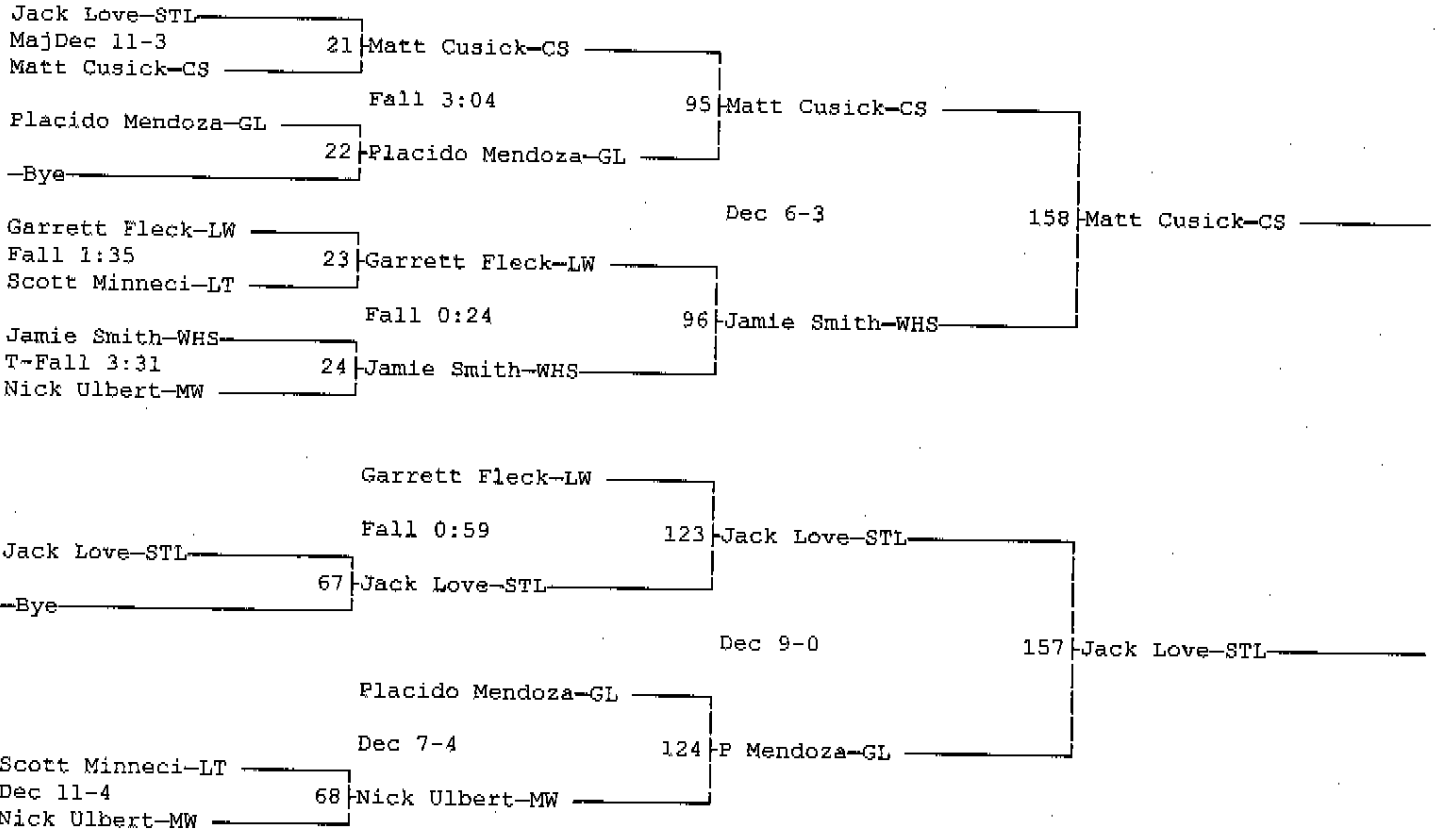

2004 Wheeling Memorial Wrestling Tournament
12-11-04

Place	Score	Name
1	248.0	Carl Sandburg
2	179.0	LincolnWay-Central
3	140.5	Wheeling
4	99.0	Grayslake
5	82.5	St. Laurence
6	40.0	Lake Zurich
7	36.0	Maine West
8	28.0	Lane Tech

2004 Wheeling Memorial Wrestling Tournament

12-11-04

Wt Class: 103

2004 Wheeling Memorial Wrestling Tournament

12-11-04

Wt Class: 112

2004 Wheeling Memorial Wrestling Tournament

12-11-04

Wt Class: 119

2004 Wheeling Memorial Wrestling Tournament

12-11-04

Wt Class: 125

2004 Wheeling Memorial Wrestling Tournament

12-11-04

Wt Class: 130

2004 Wheeling Memorial Wrestling Tournament

12-11-04

Wt Class: 135

2004 Wheeling Memorial Wrestling Tournament

12-11-04

Wt Class: 145

2004 Wheeling Memorial Wrestling Tournament

12-11-04

Wt Class: 152