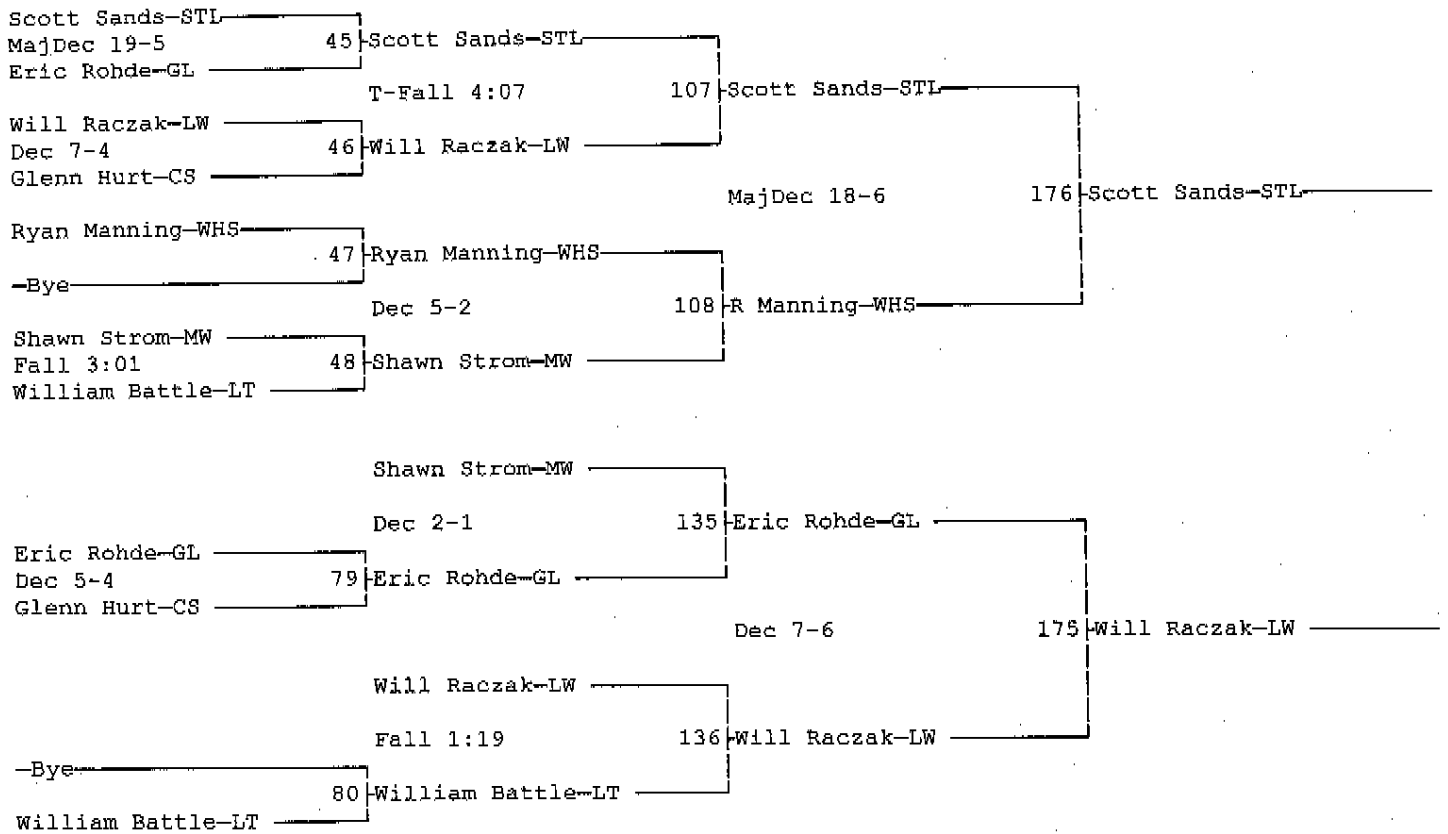

2004 Wheeling Memorial Wrestling Tournament

12-11-04

Wt Class: 189