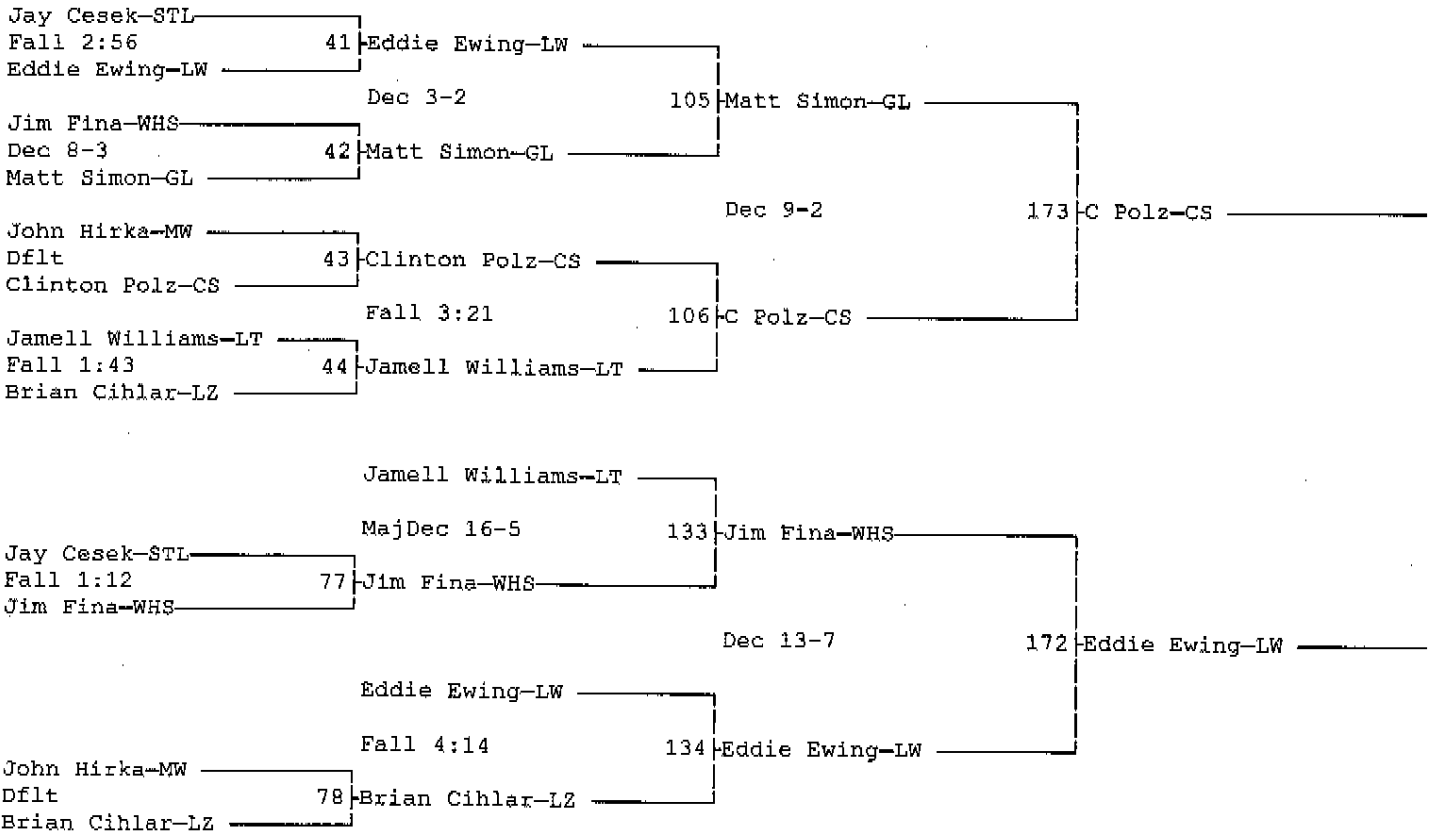

2004 Wheeling Memorial Wrestling Tournament

12-11-04

Wt Class: 160

2004 Wheeling Memorial Wrestling Tournament

12-11-04

Wt Class: 171

2004 Wheeling Memorial Wrestling Tournament

12-11-04