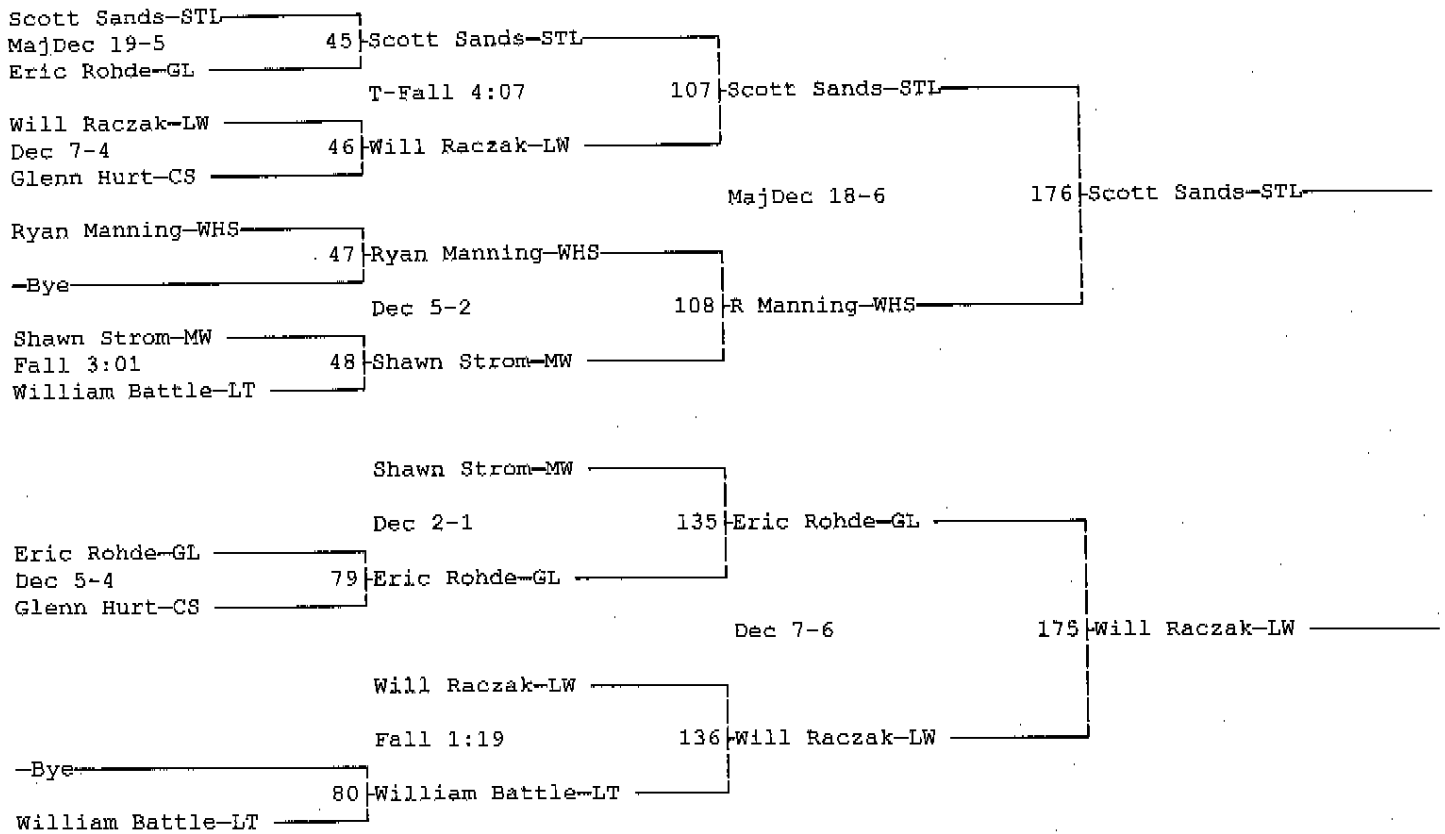

2004 Wheeling Memorial Wrestling Tournament

12-11-04

Wt Class: 189