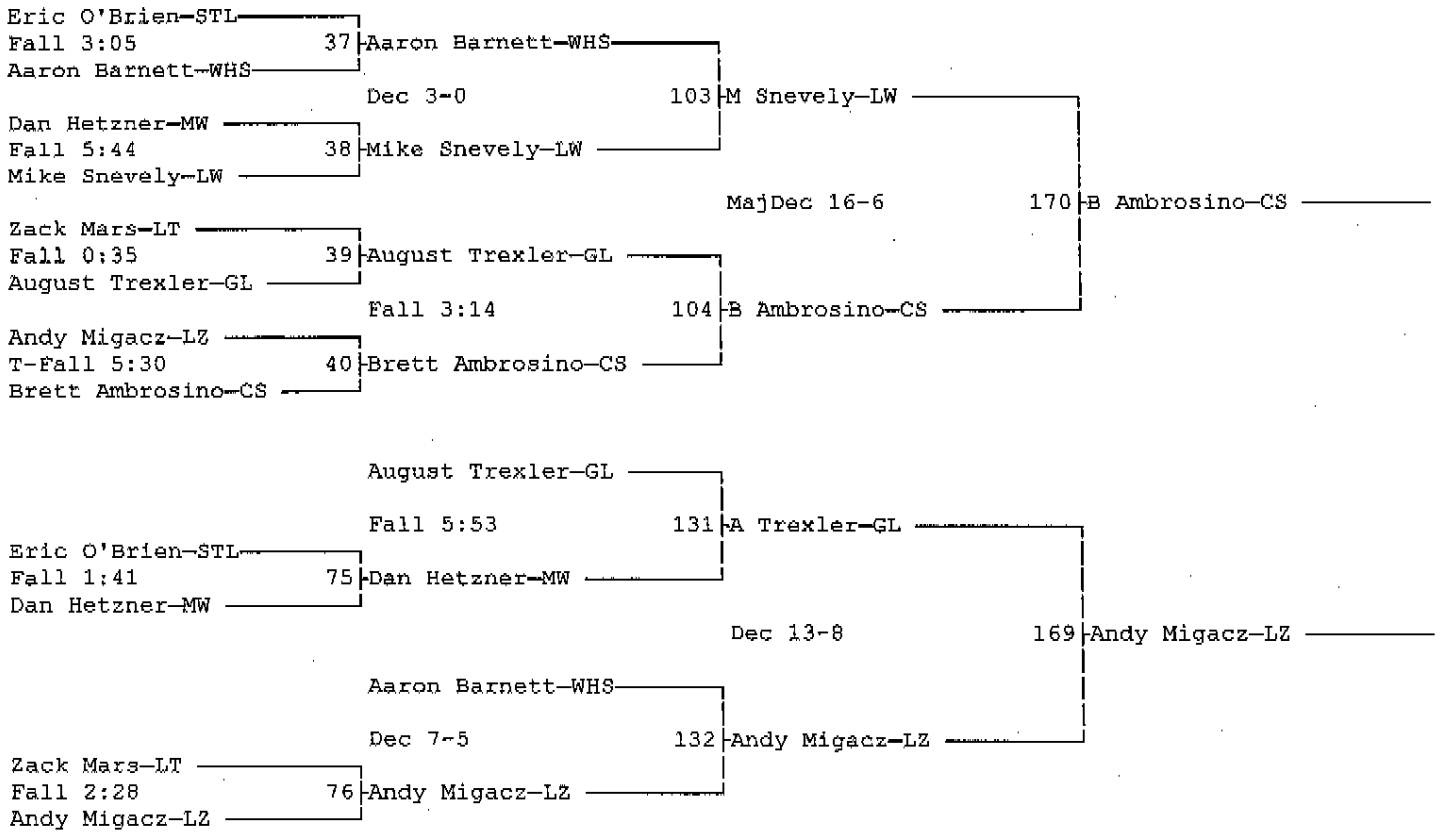

2004 Wheeling Memorial Wrestling Tournament

12-11-04

Wt Class: 152

2004 Wheeling Memorial Wrestling Tournament

12-11-04

Wt Class: 160

2004 Wheeling Memorial Wrestling Tournament

12-11-04