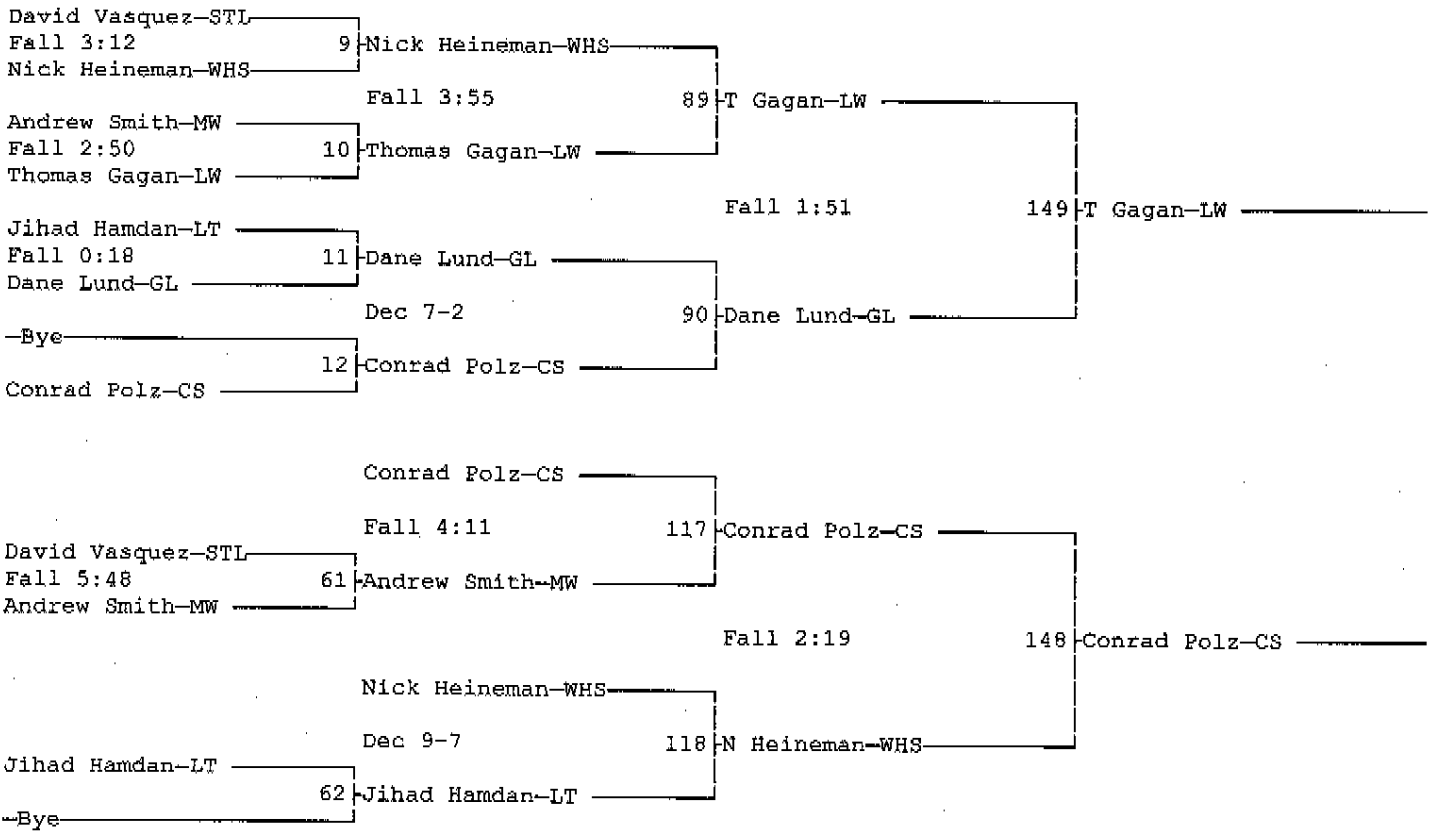

2004 Wheeling Memorial Wrestling Tournament

12-11-04

Wt Class: 119