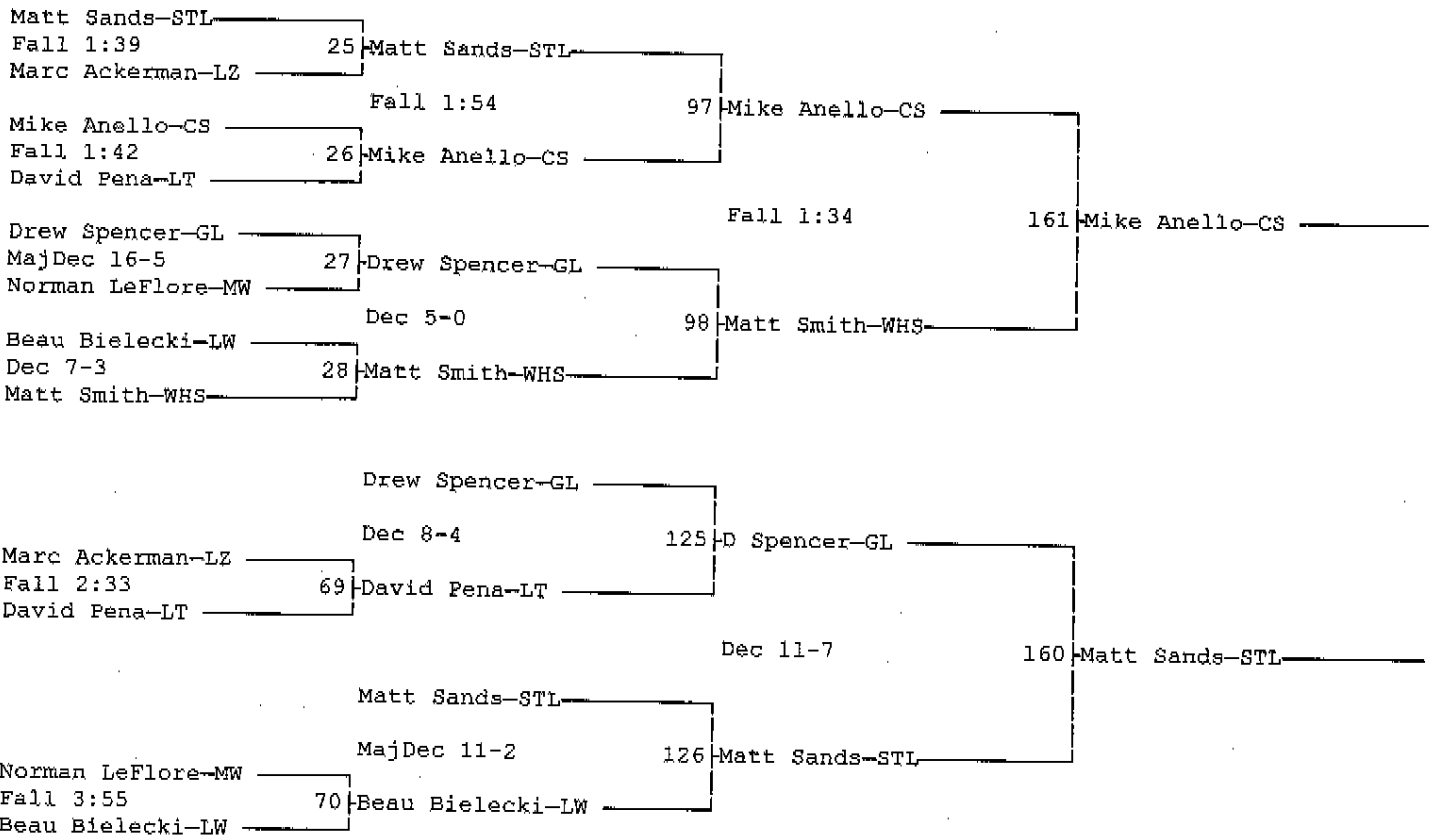

2004 Wheeling Memorial Wrestling Tournament
12-11-04

Place	Score	Name
1	248.0	Carl Sandburg
2	179.0	LincolnWay-Central
3	140.5	Wheeling
4	99.0	Grayslake
5	82.5	St. Laurence
6	40.0	Lake Zurich
7	36.0	Maine West
8	28.0	Lane Tech

12-11-04

Wt Class: 135

2004 Wheeling Memorial Wrestling Tournament

12-11-04

Wt Class: 140

2004 Wheeling Memorial Wrestling Tournament

12-11-04

Wt Class: 145

2004 Wheeling Memorial Wrestling Tournament

12-11-04

Wt Class: 152

2004 Wheeling Memorial Wrestling Tournament

12-11-04

Wt Class: 160

2004 Wheeling Memorial Wrestling Tournament

12-11-04