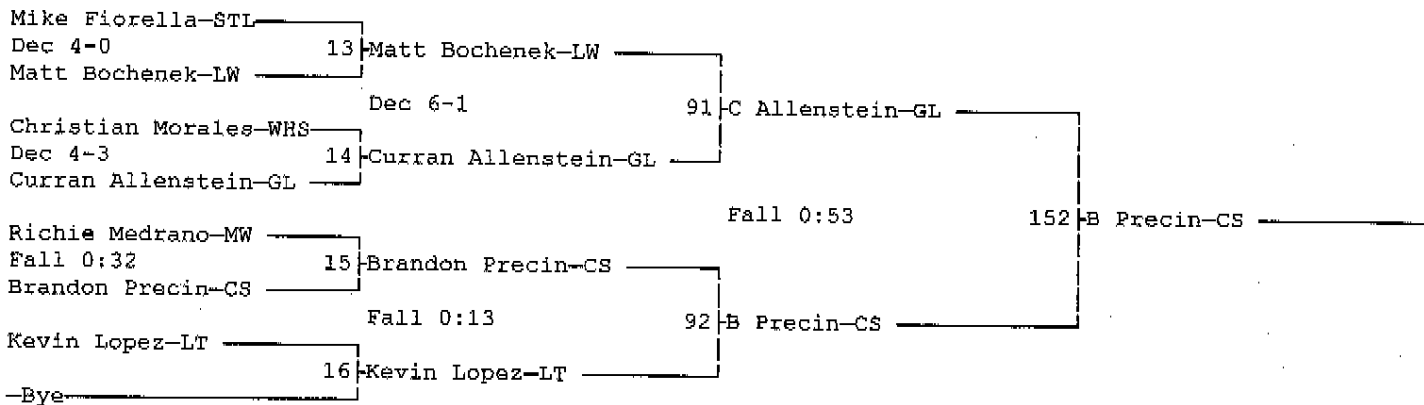

2004 Wheeling Memorial Wrestling Tournament

12-11-04

Wt Class: 125