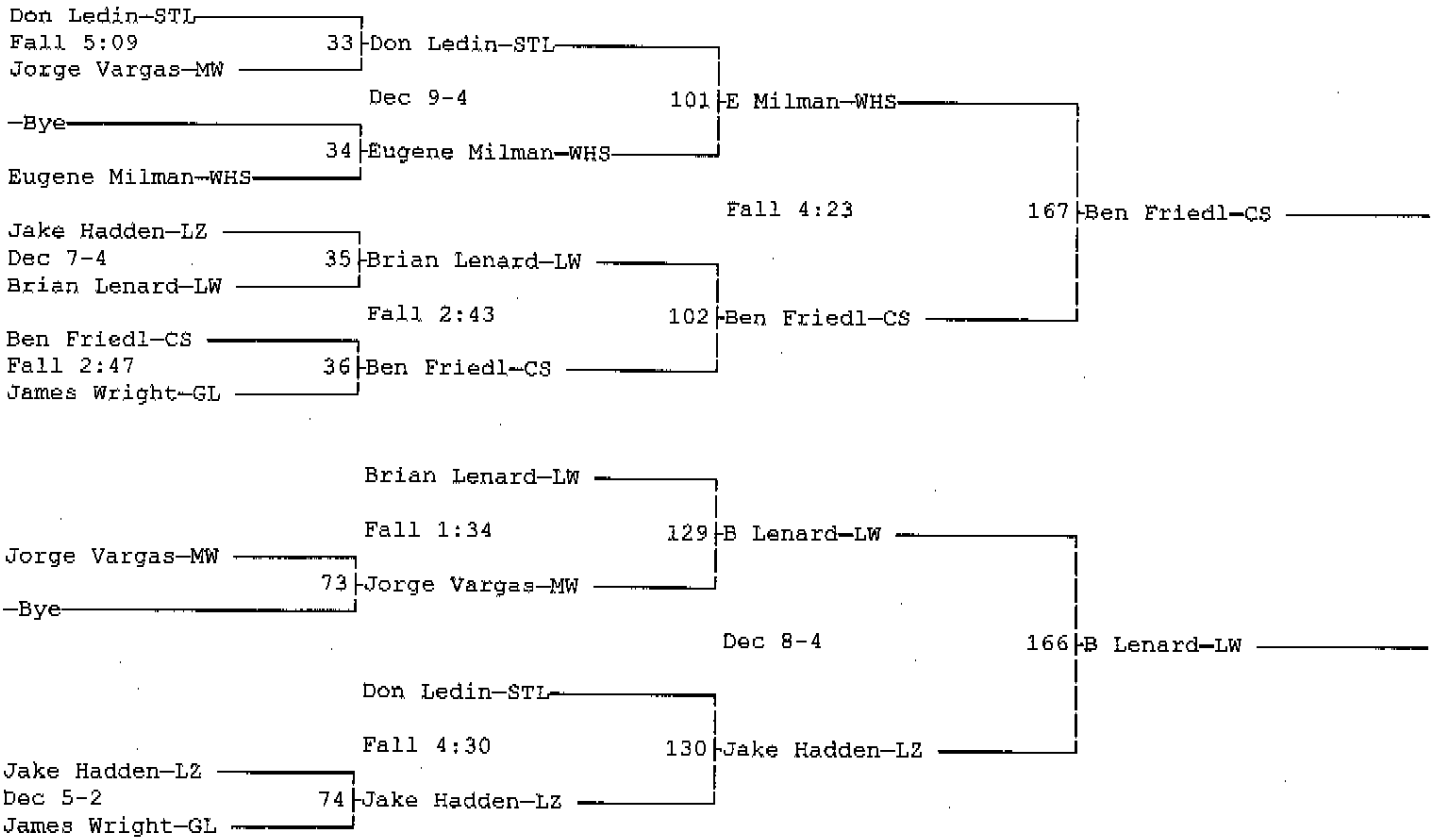

2004 Wheeling Memorial Wrestling Tournament

12-11-04

Wt Class: 152