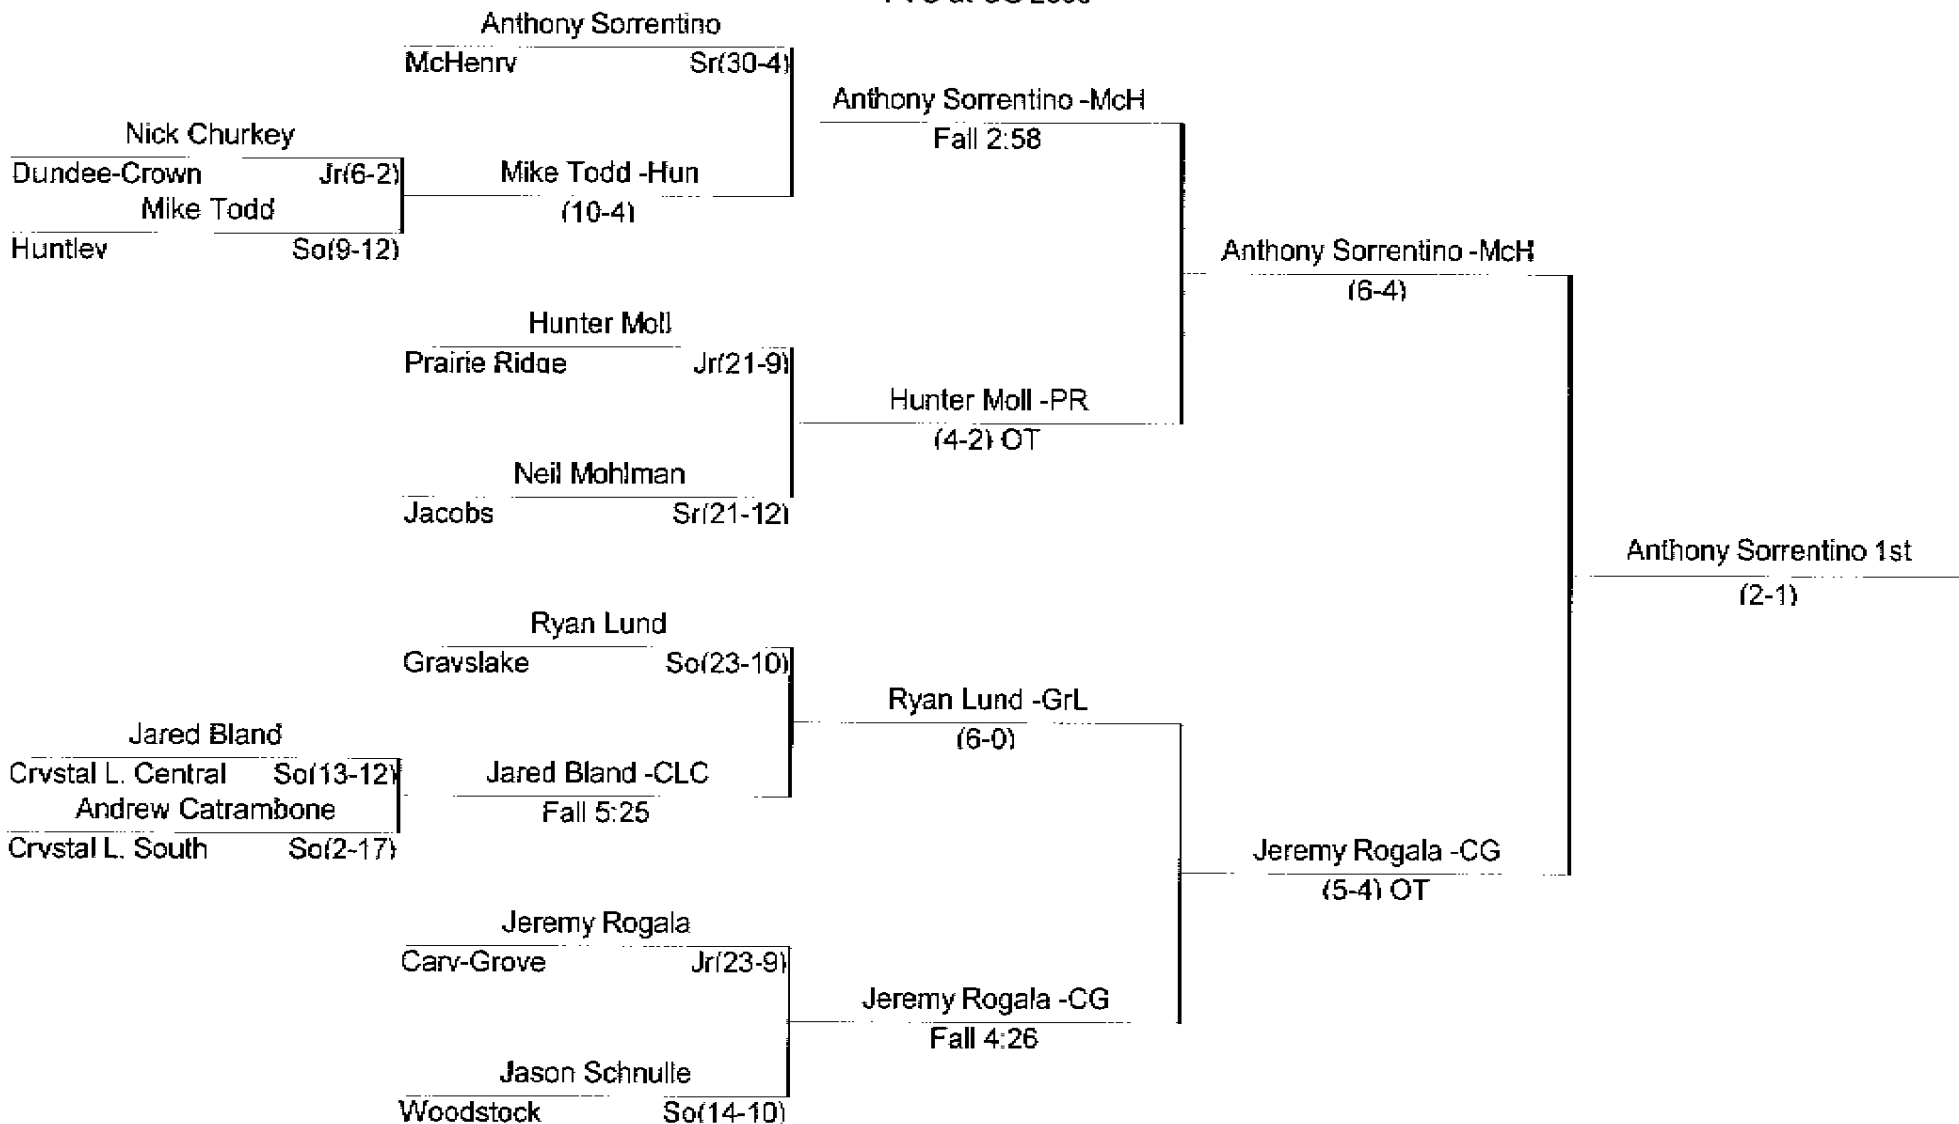

Championship Bracket 130 Pounds
FVC at CG 2006