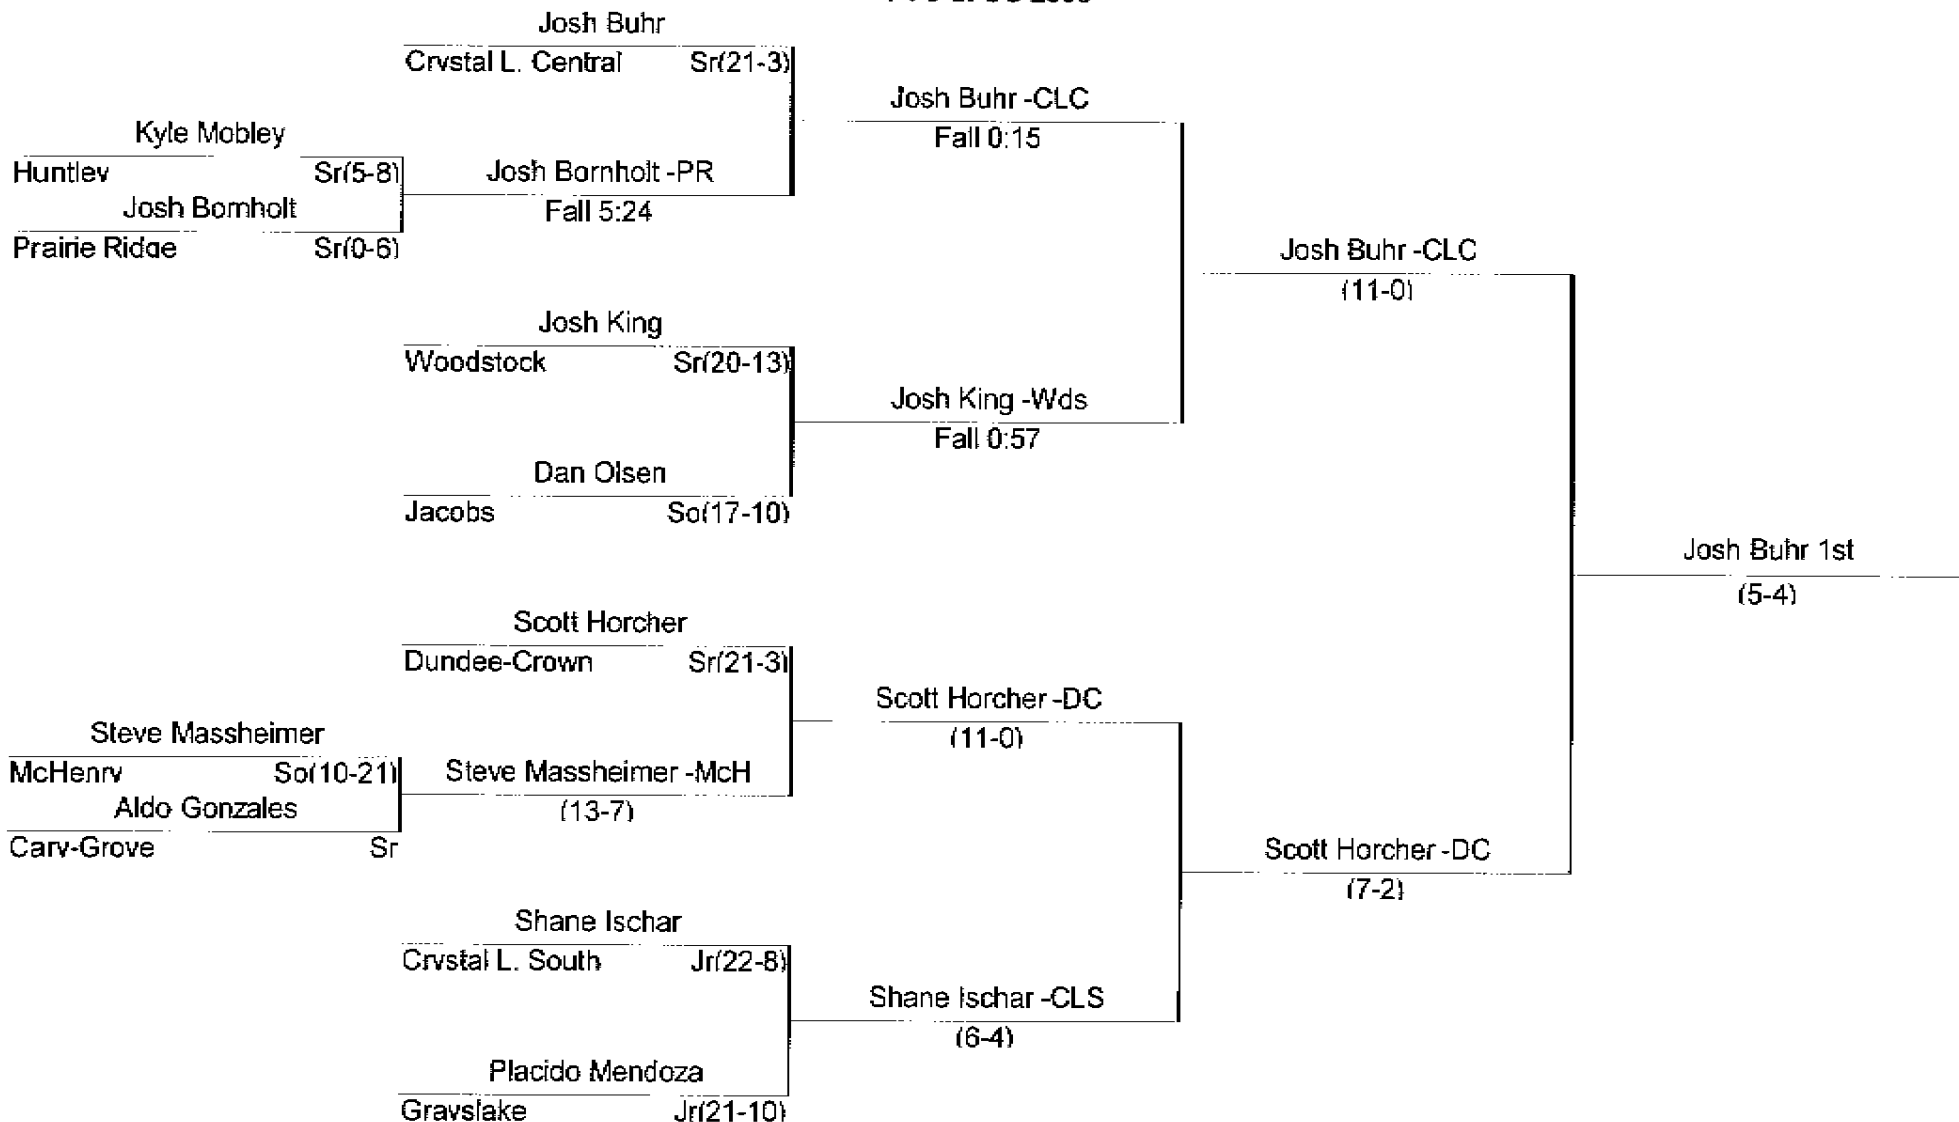

Championship Bracket 140 Pounds
FVC at CG 2006

Woodstock

P. 9/16
To: 13094123006
JAN-30-2006 10:49 From: BARRINGTON HIGH SCH 8473043937