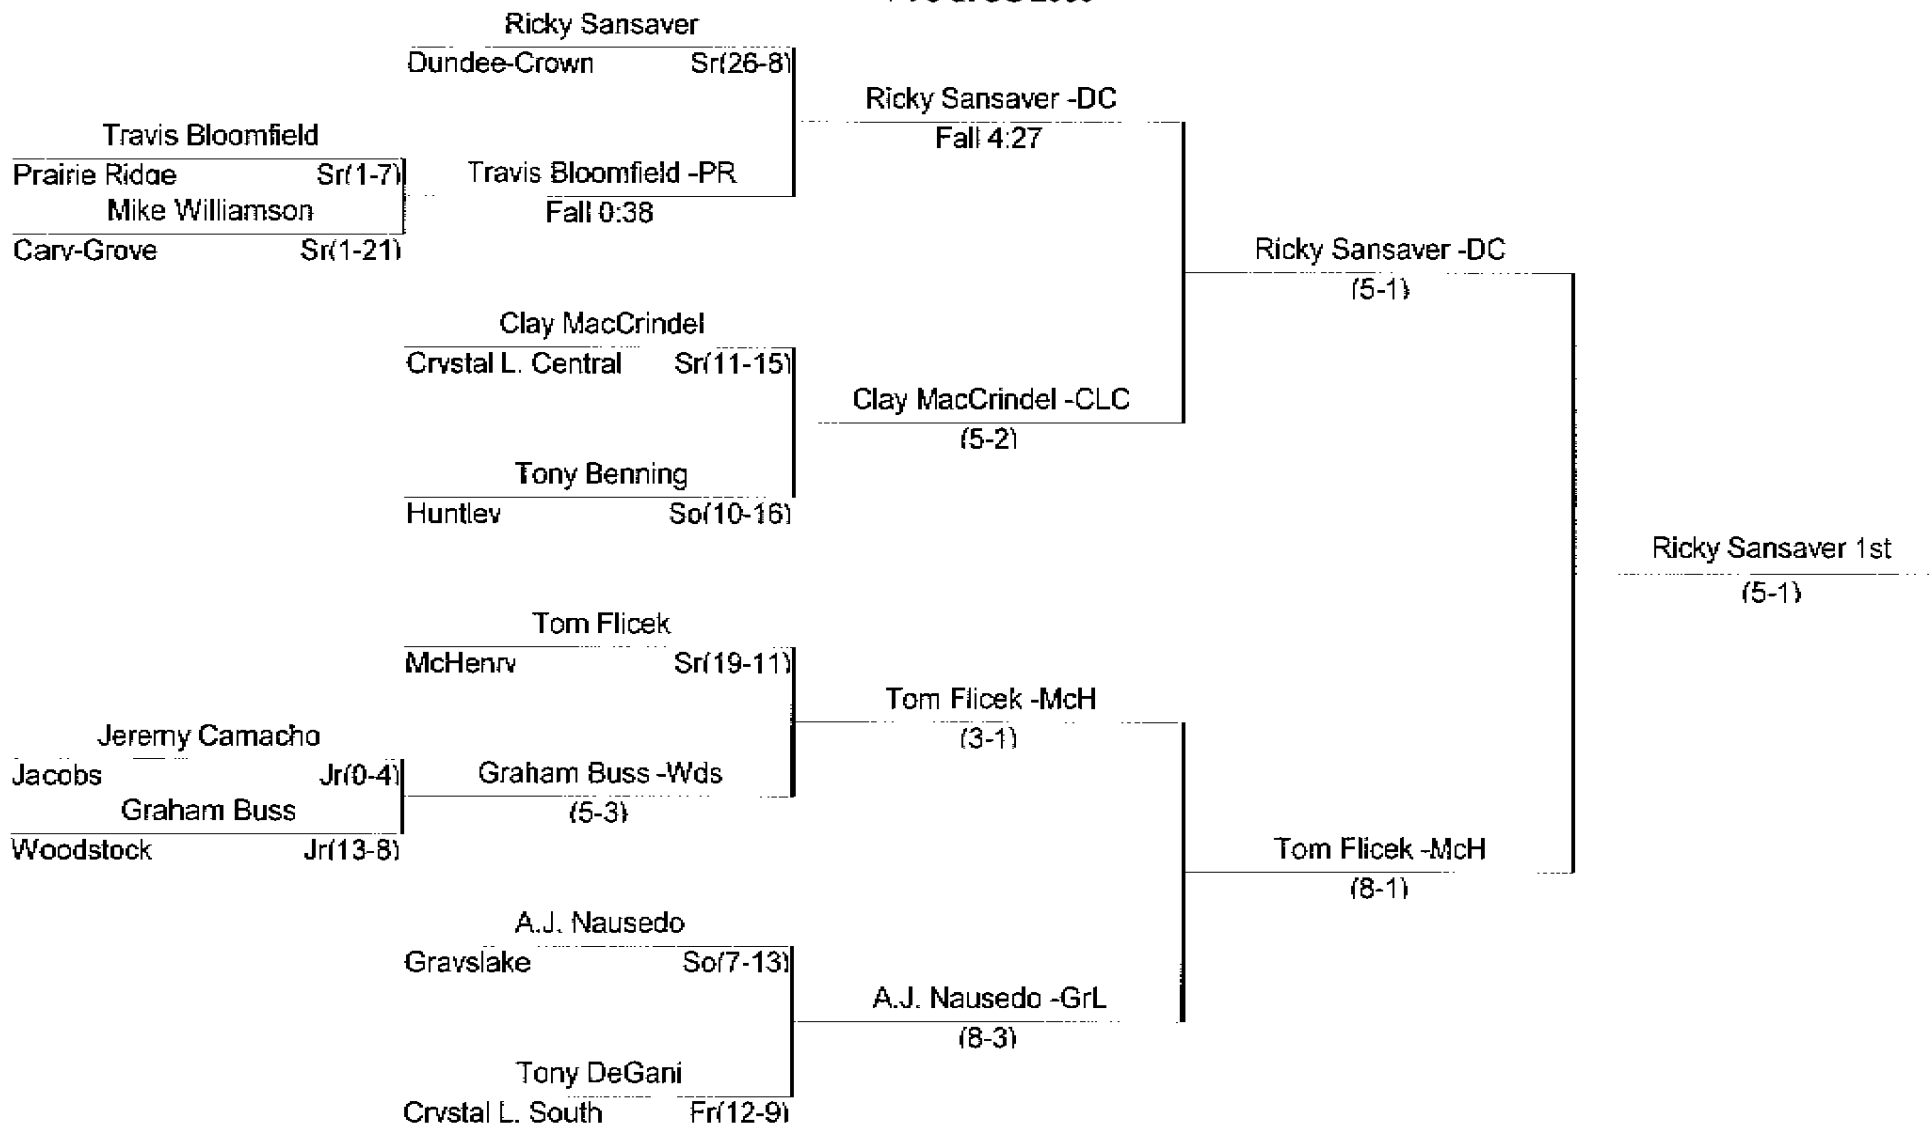

Championship Bracket 189 Pounds
FVC at CG 2006

P.14/16
To:13094123006
8473043937
JAN-30-2006 10:50 From:BARRINGTON HIGH SCH