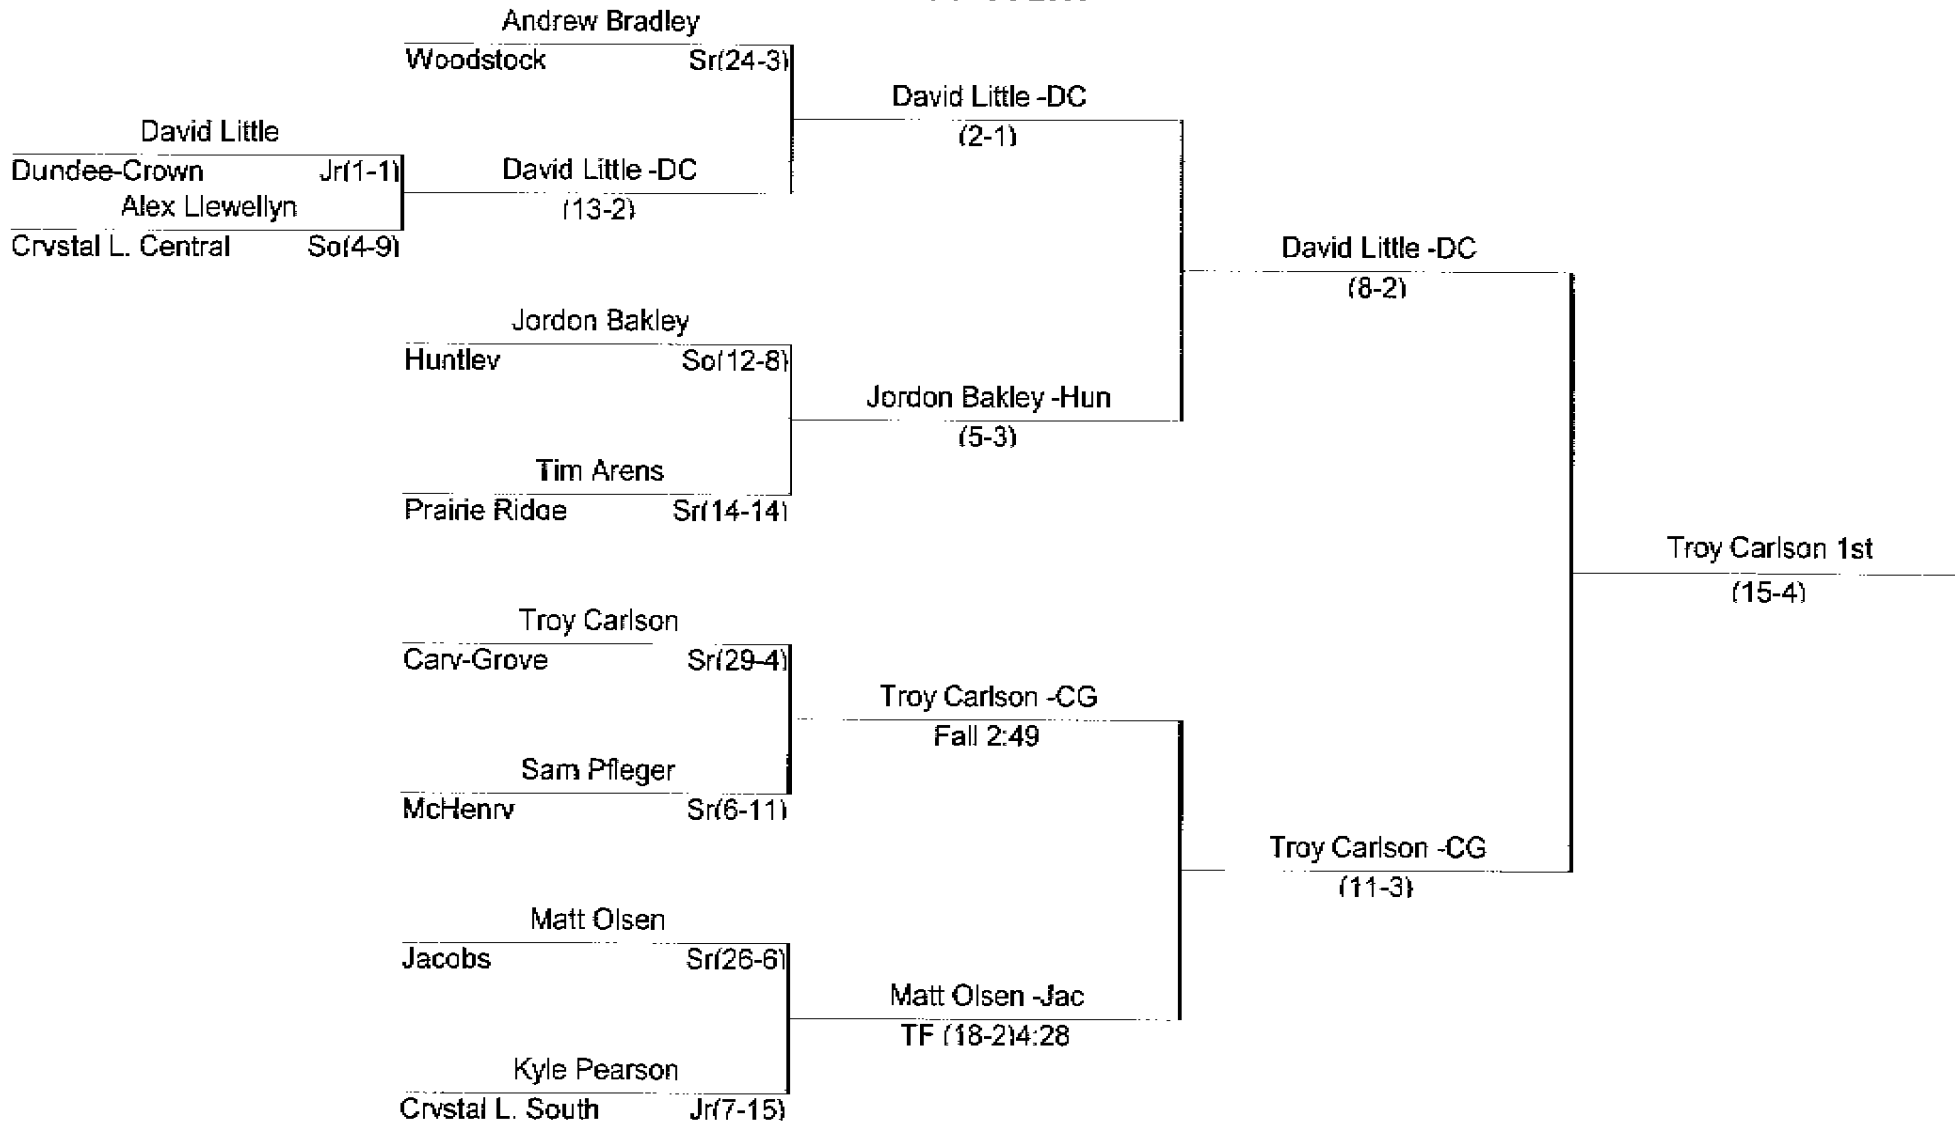

Championship Bracket 160 Pounds
FVC at CG 2006