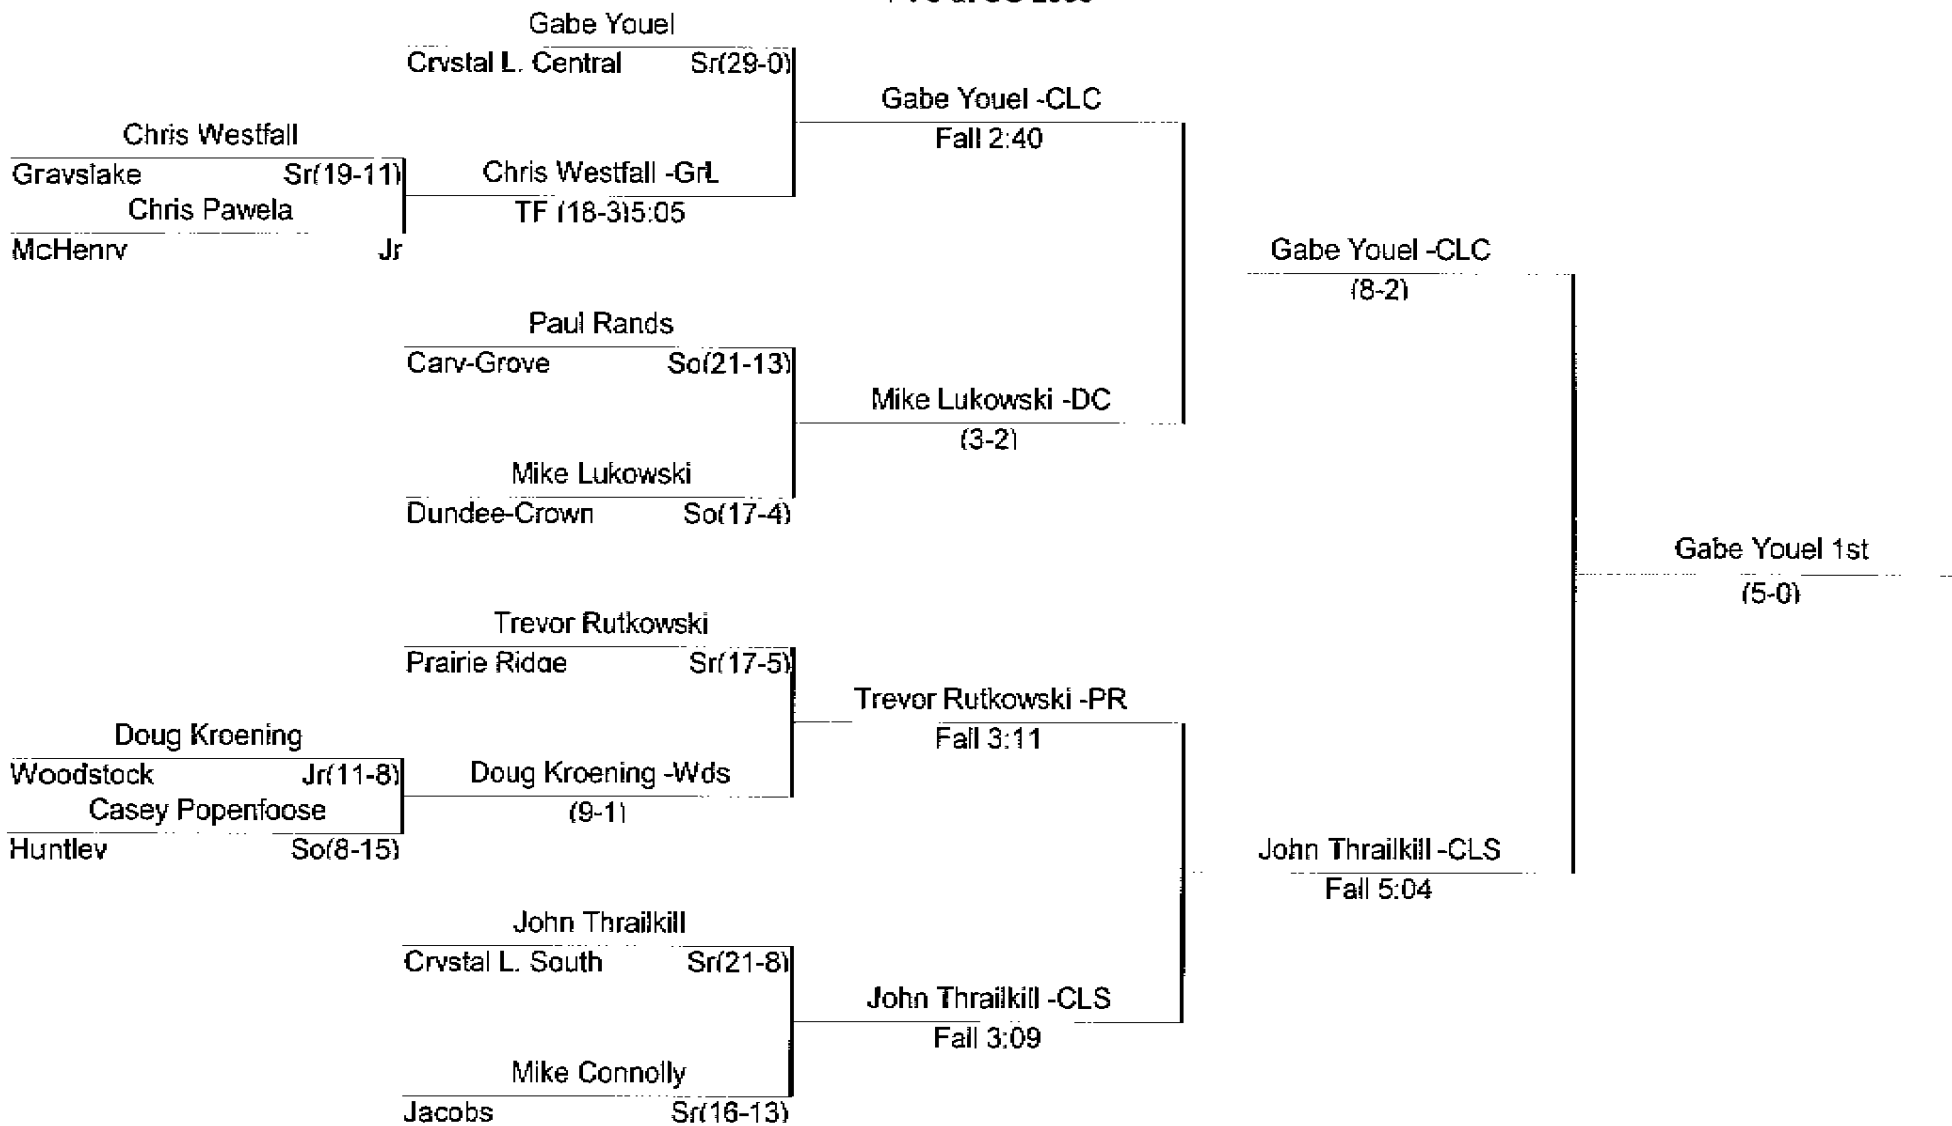

Championship Bracket 171 Pounds
FVC at CG 2006