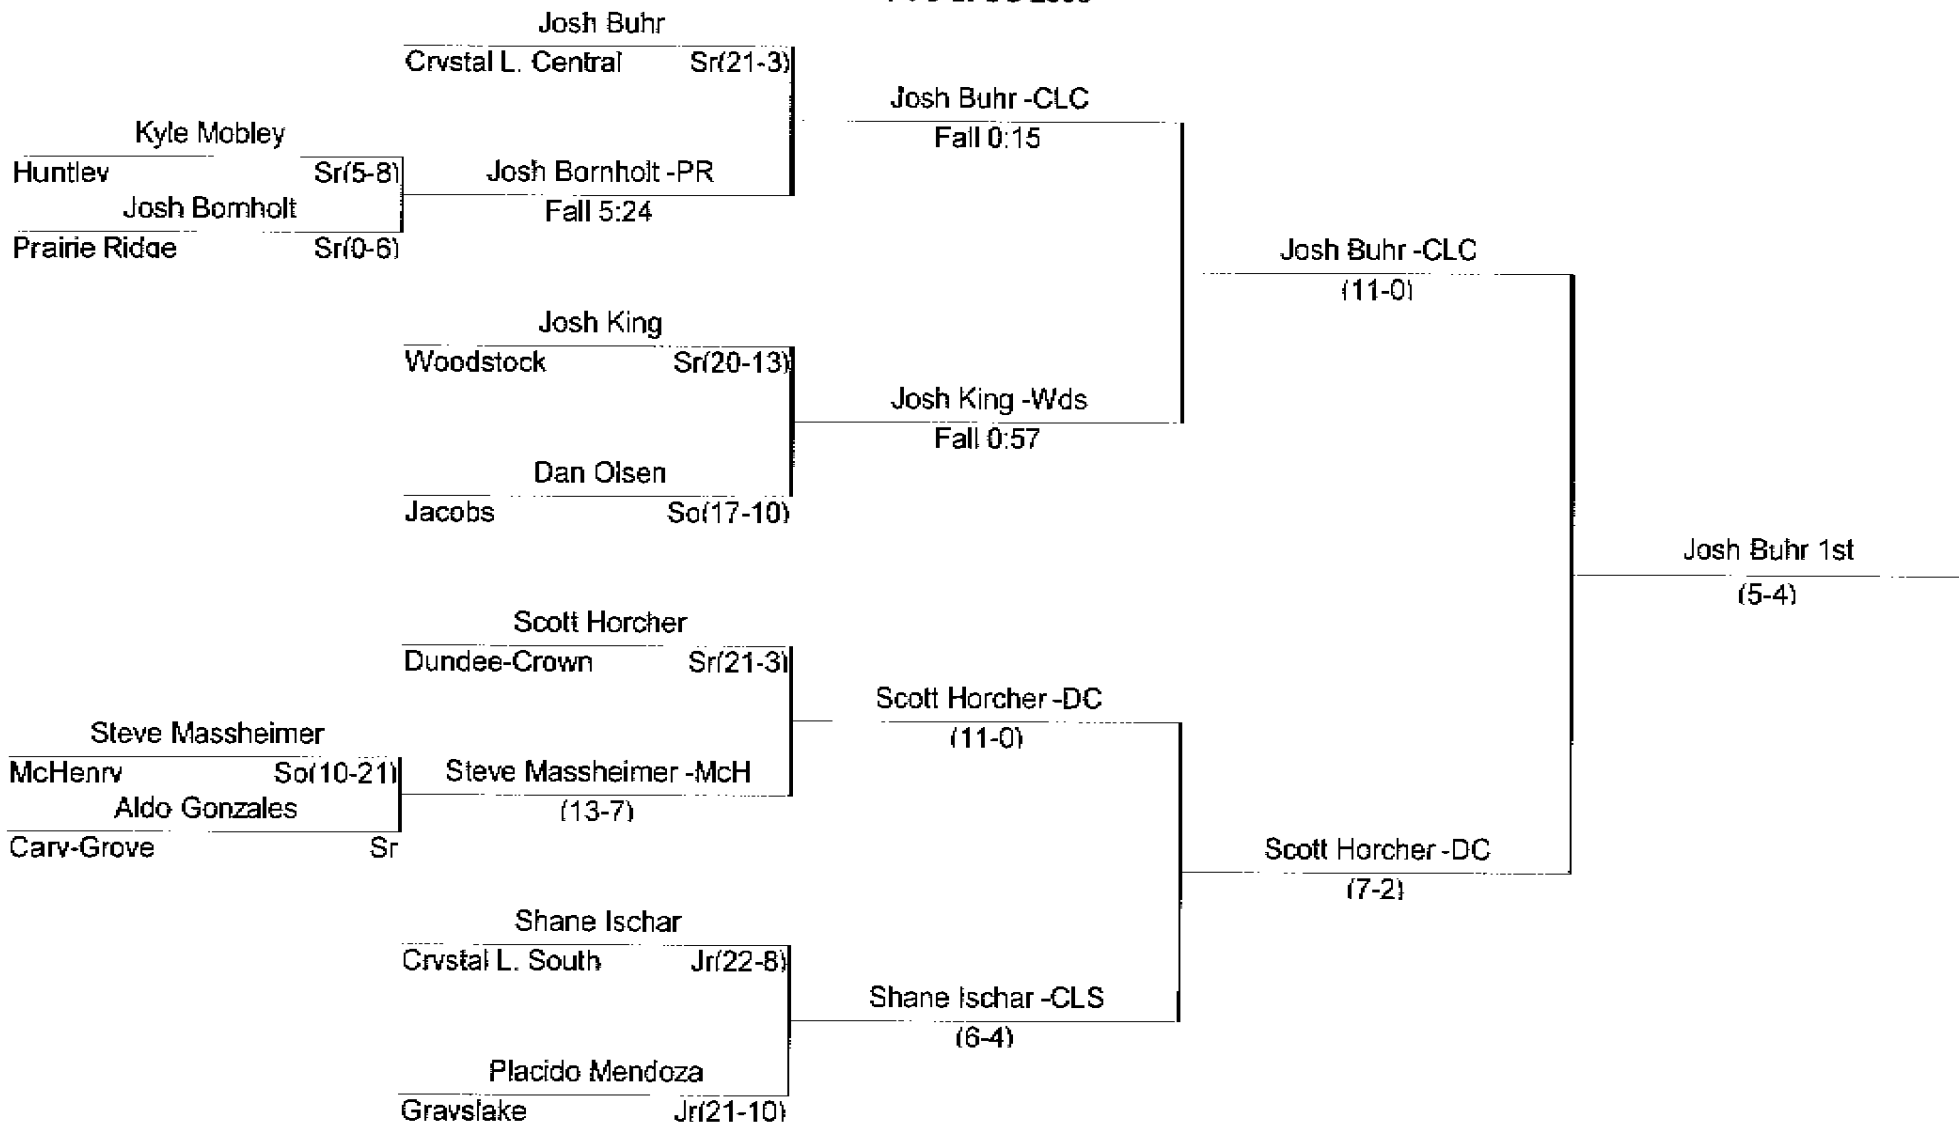

Woodstock

Championship Bracket 130 Pounds
FVC at CG 2006

Championship Bracket 135 Pounds
FVC at CG 2006

Championship Bracket 140 Pounds
FVC at CG 2006

Woodstock

P. 9/16
To: 13094123006
JAN-30-2006 10:49 From: BARRINGTON HIGH SCH 8473043937