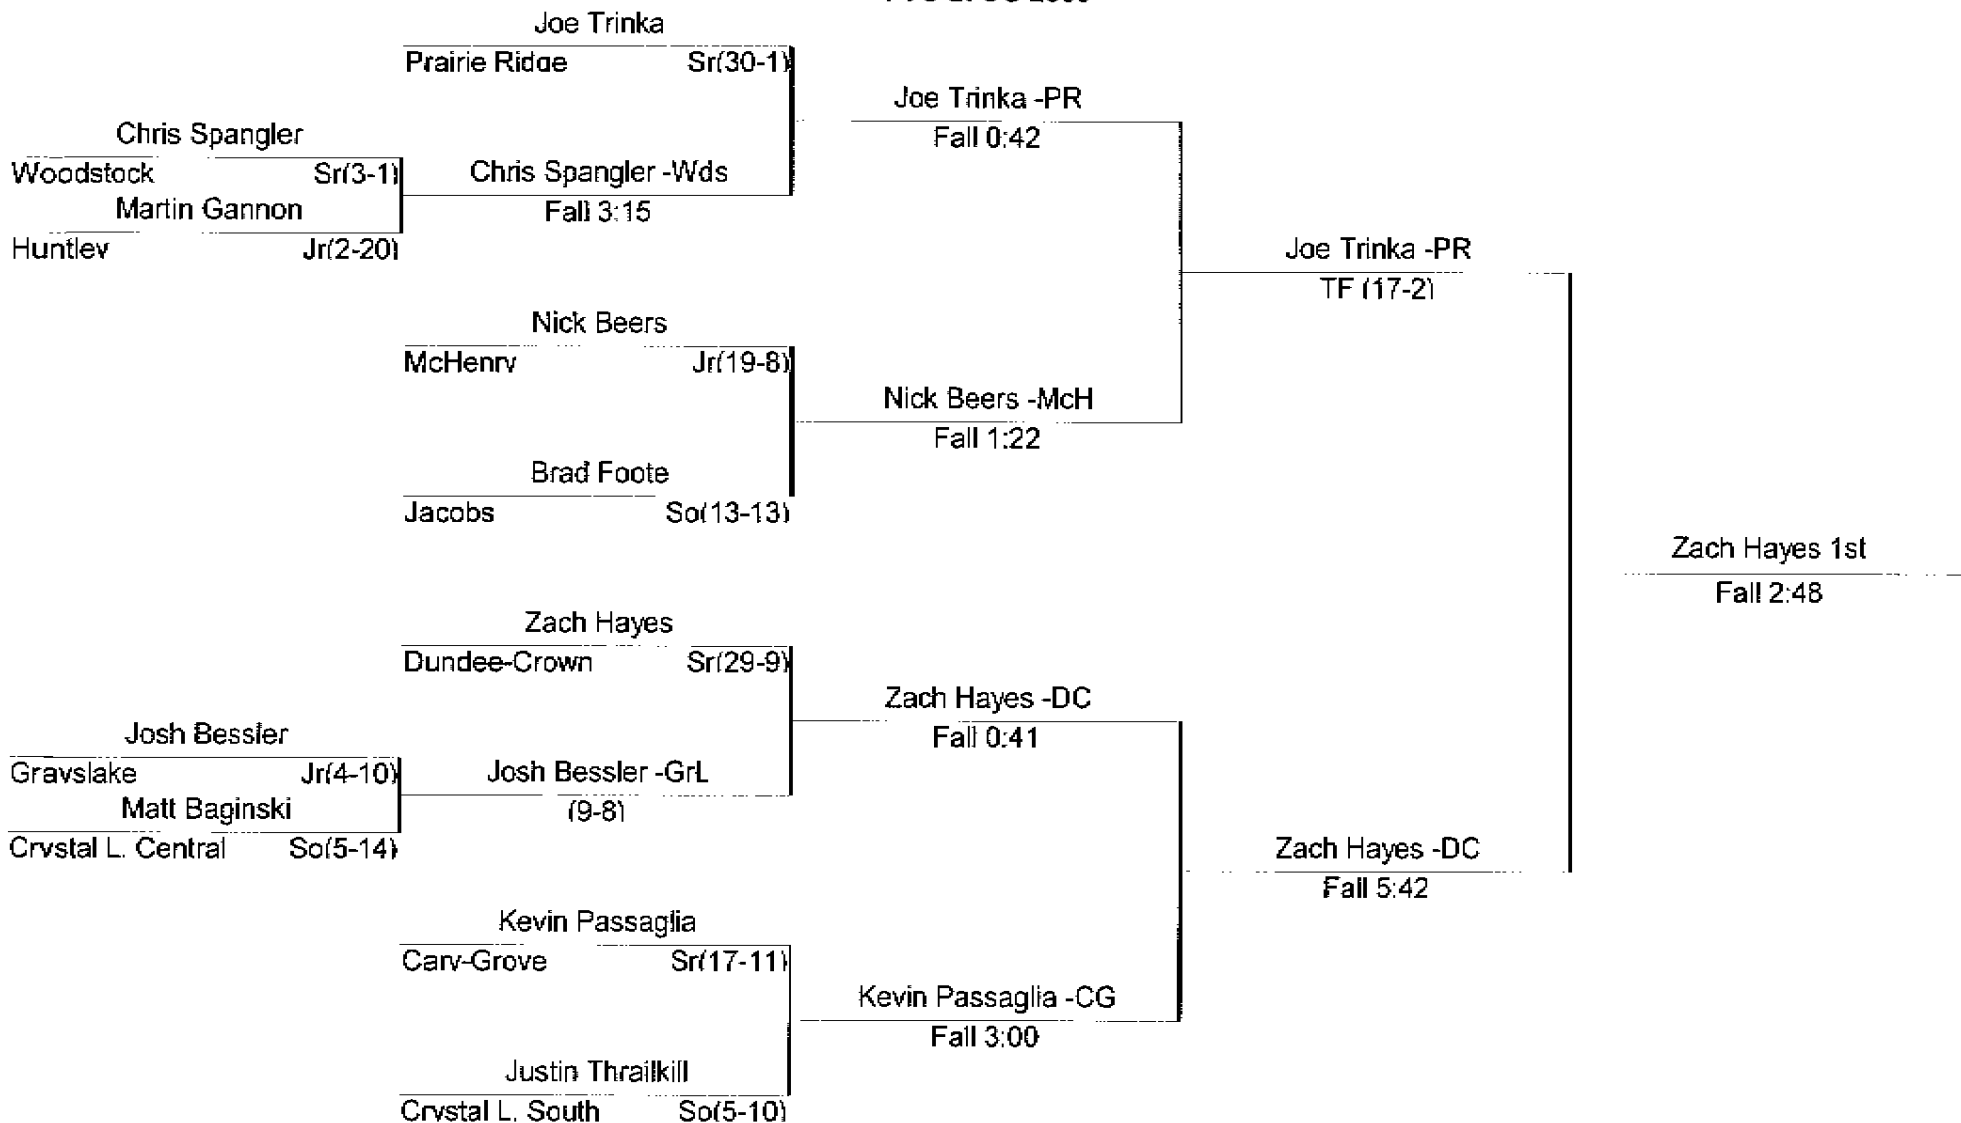

Championship Bracket 215 Pounds
FVC at CG 2006