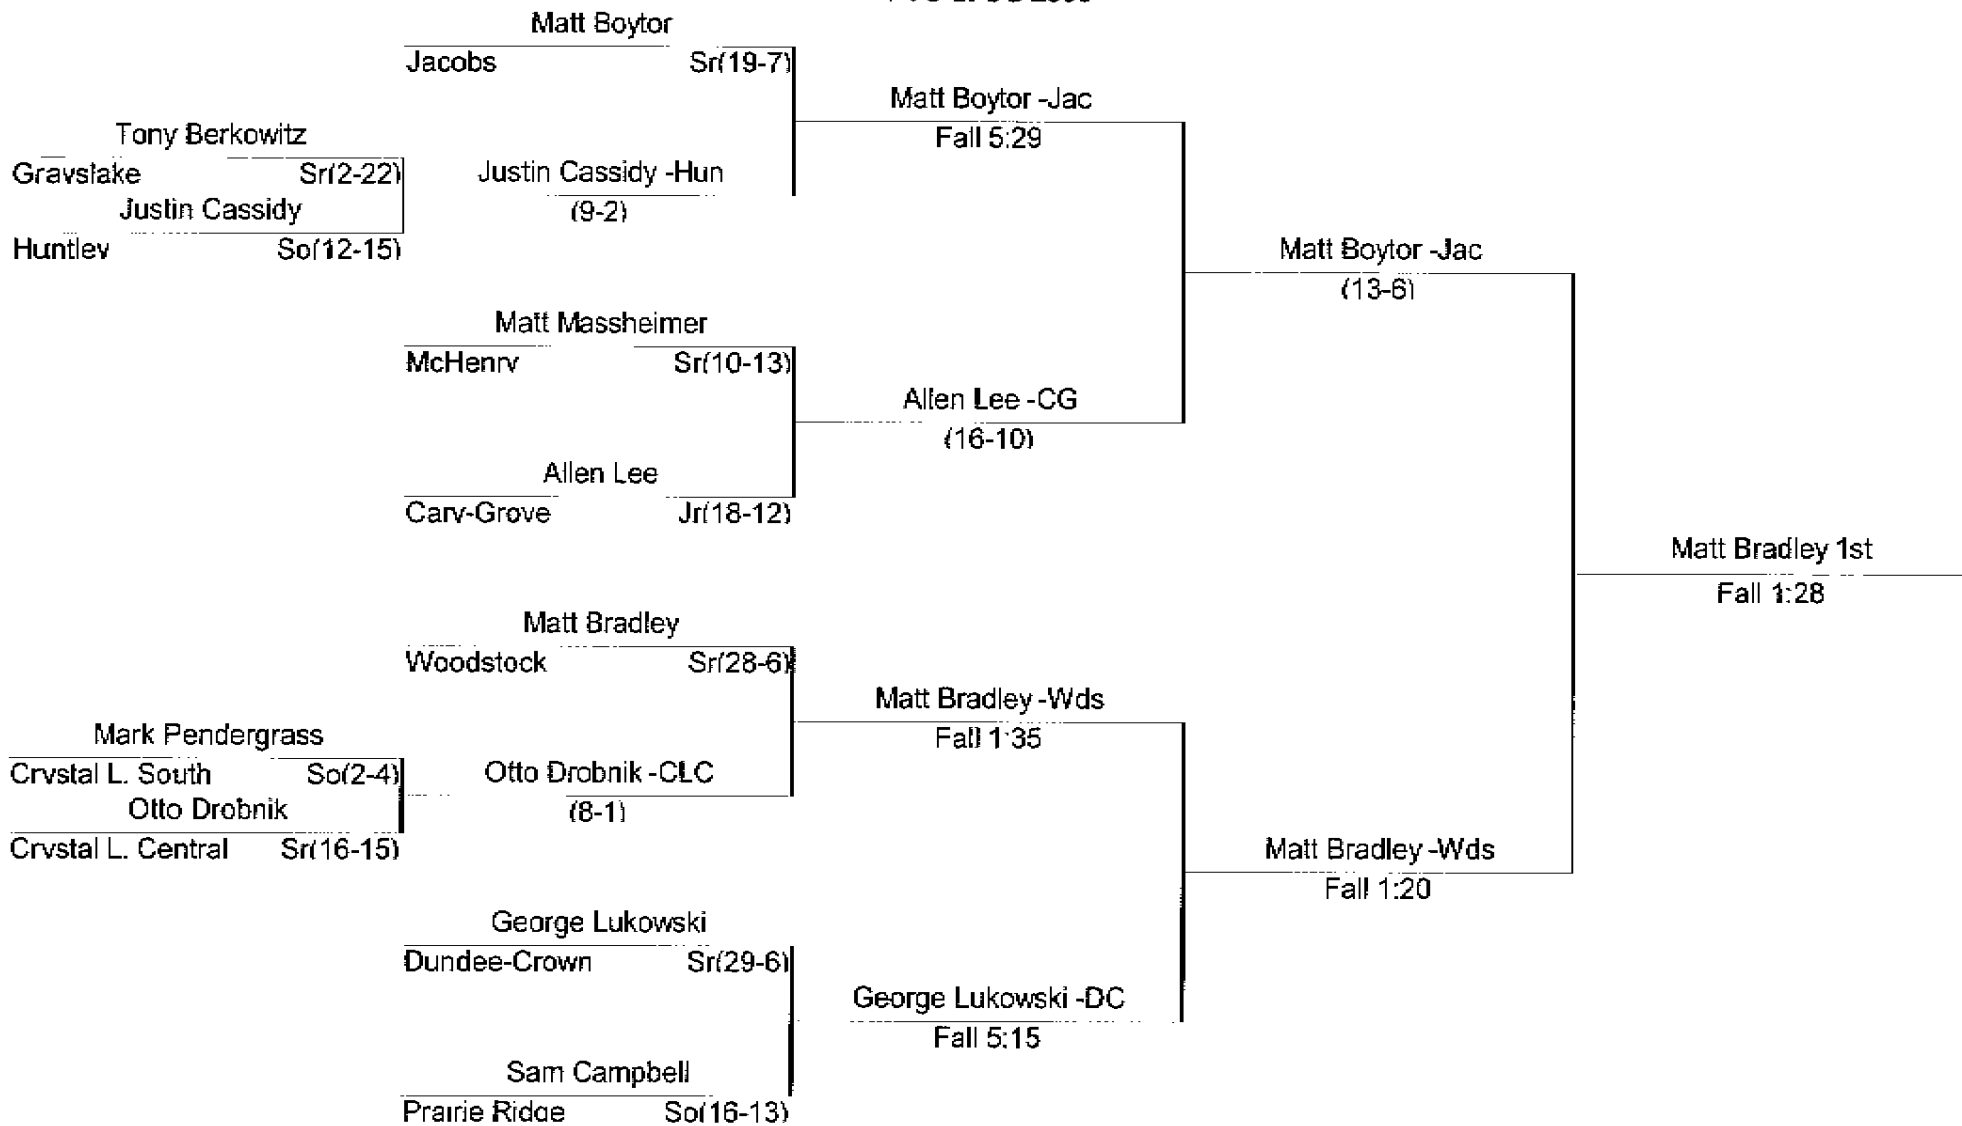

Championship Bracket 152 Pounds
FVC at CG 2006