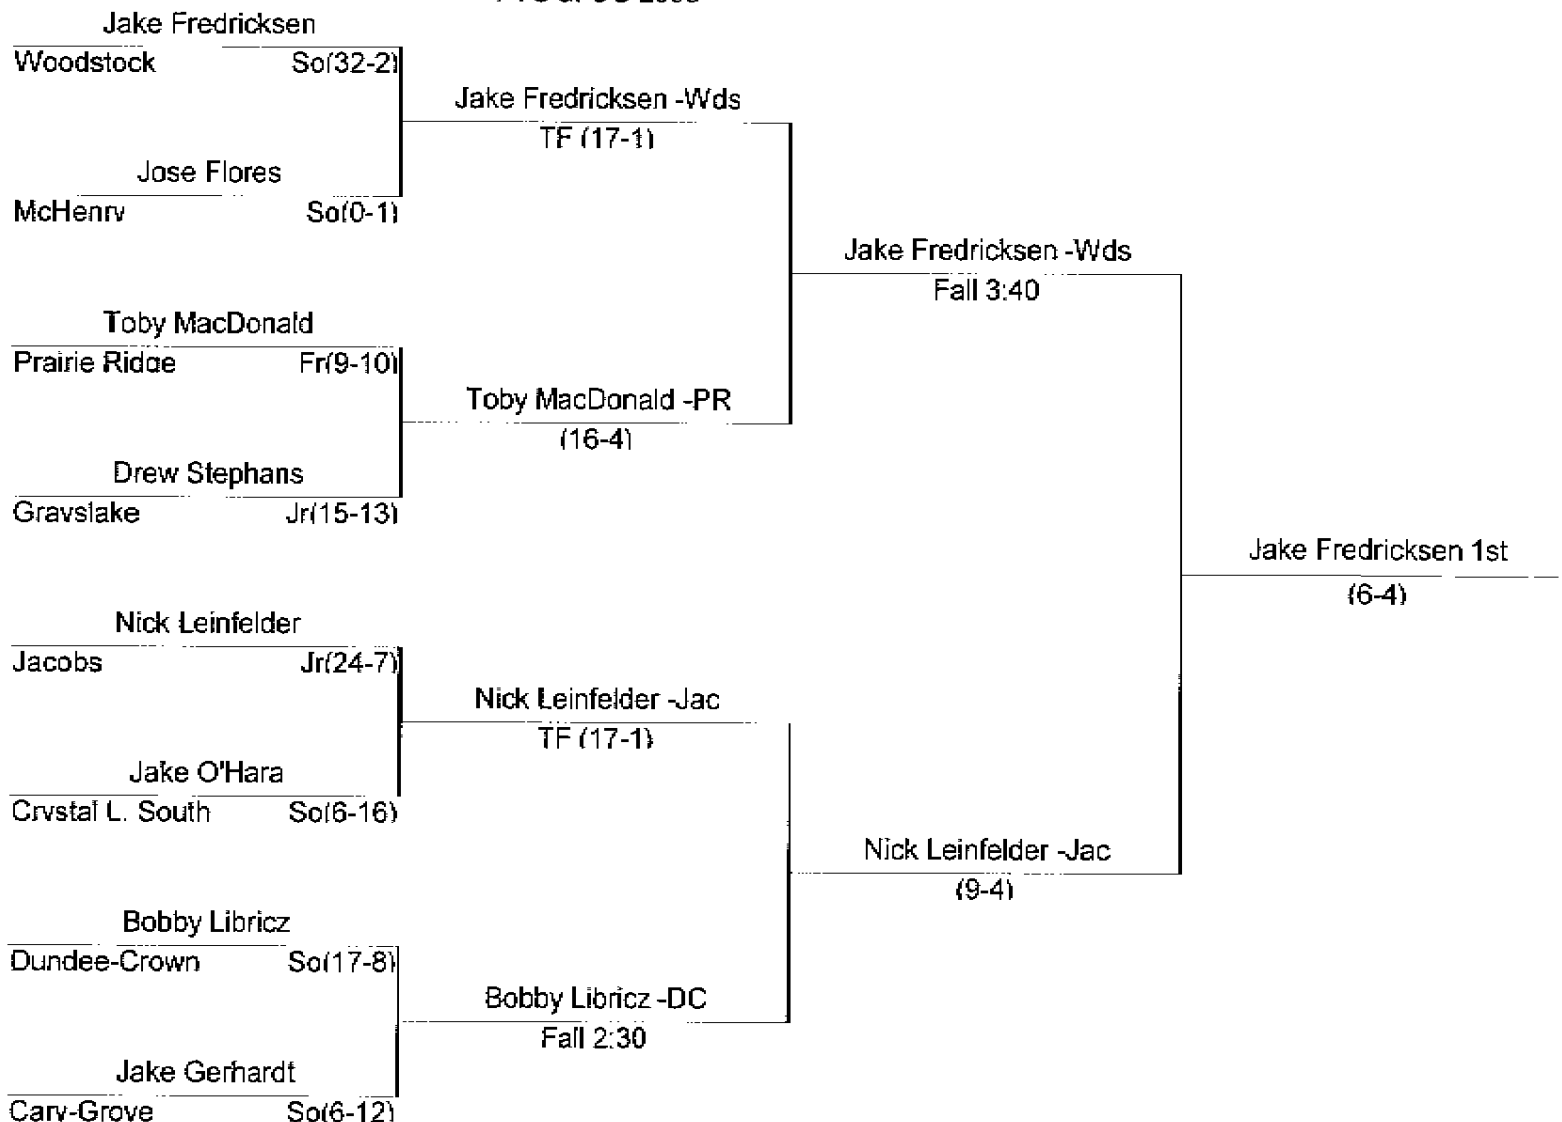

Championship Bracket 103 Pounds
FVC at CG 2006

Consolation Bracket 103 Pounds
Alec Hargrove) at CG 2006

P. 3/16
To: 13094123006
JAN-30-2006 10:48 From: BARRINGTON HIGH SCH 8473043937

Championship Bracket 112 Pounds
FVC at CG 2006