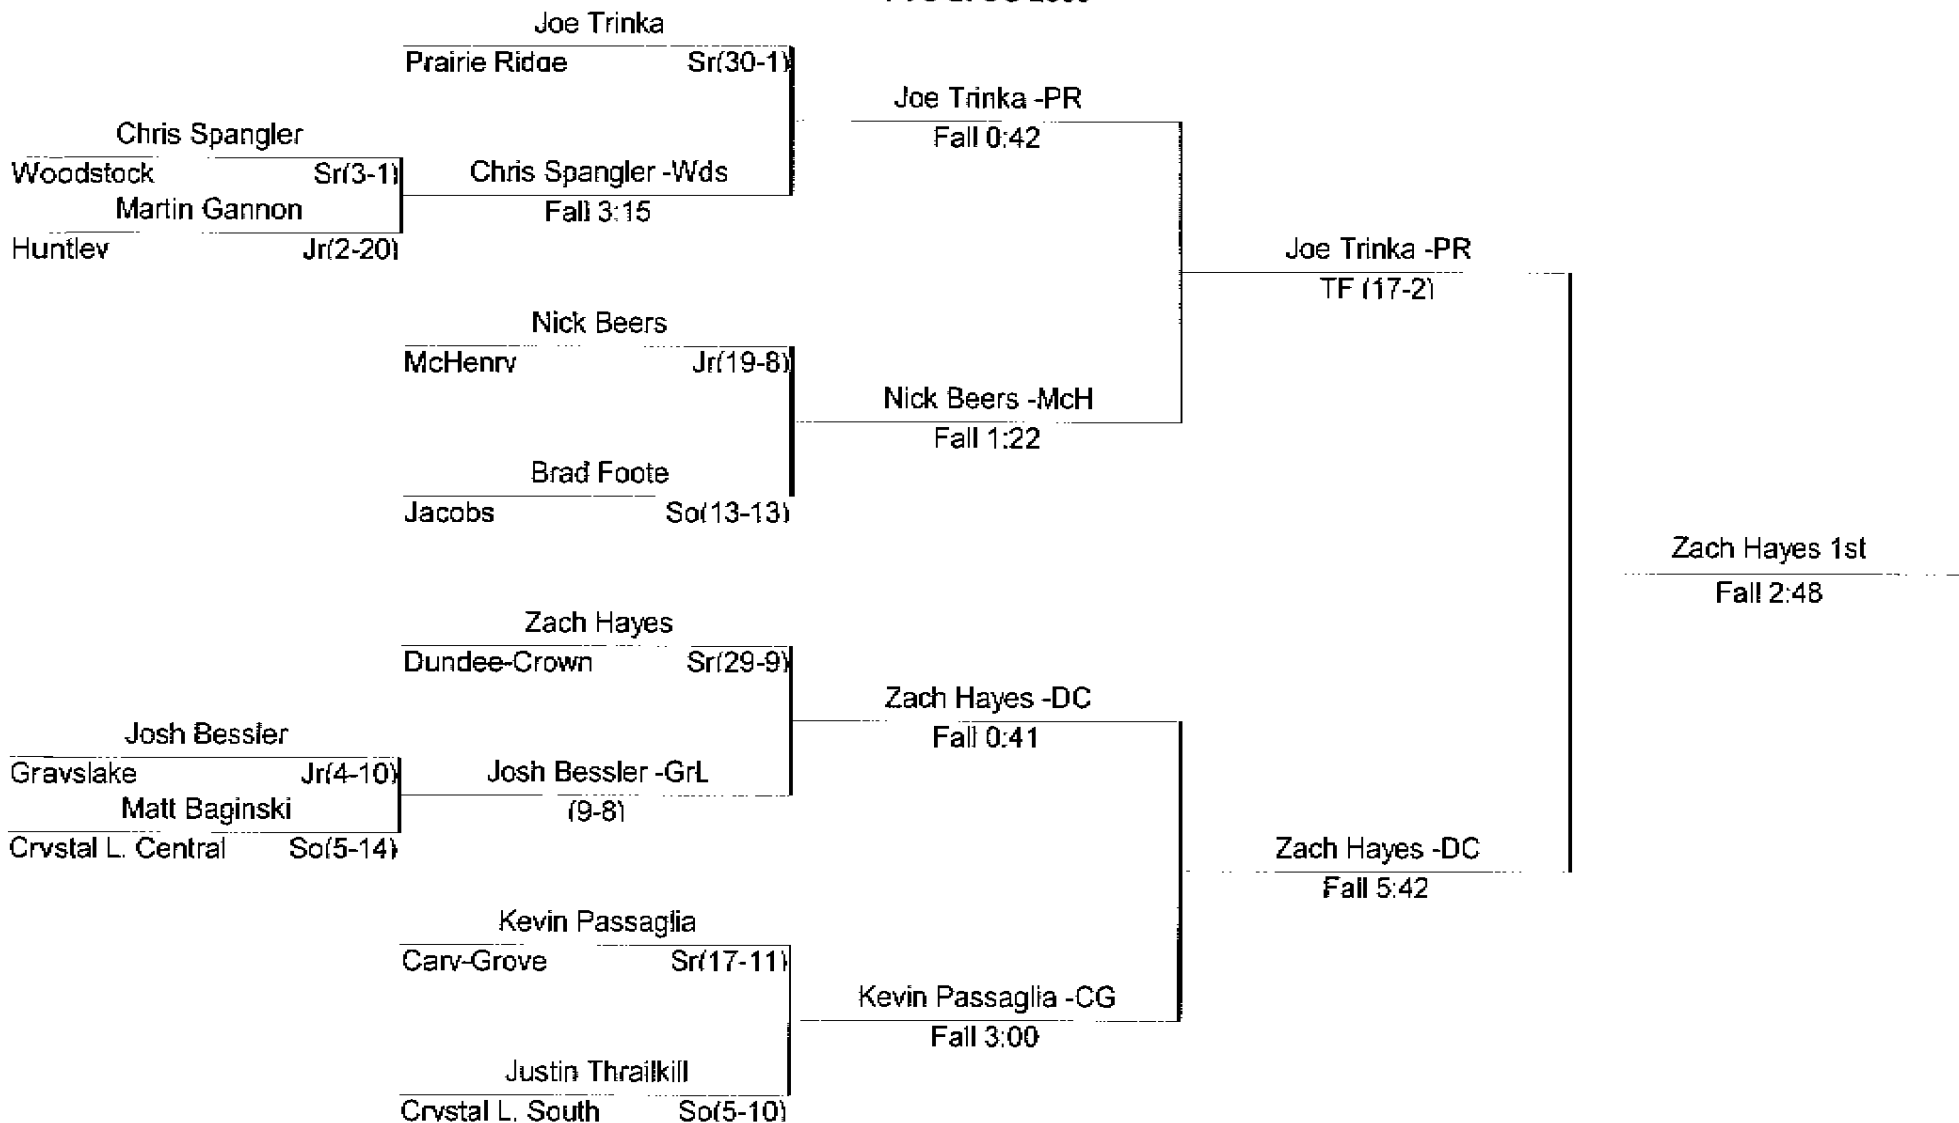

(6-1)

Dundee-Crown

Championship Bracket 189 Pounds
FVC at CG 2006

Consolation Bracket 189 Pounds

Championship Bracket 215 Pounds
FVC at CG 2006

Consolation Bracket 215 Pounds

McHenry

Championship Bracket 275 Pounds
FVC at CG 2006