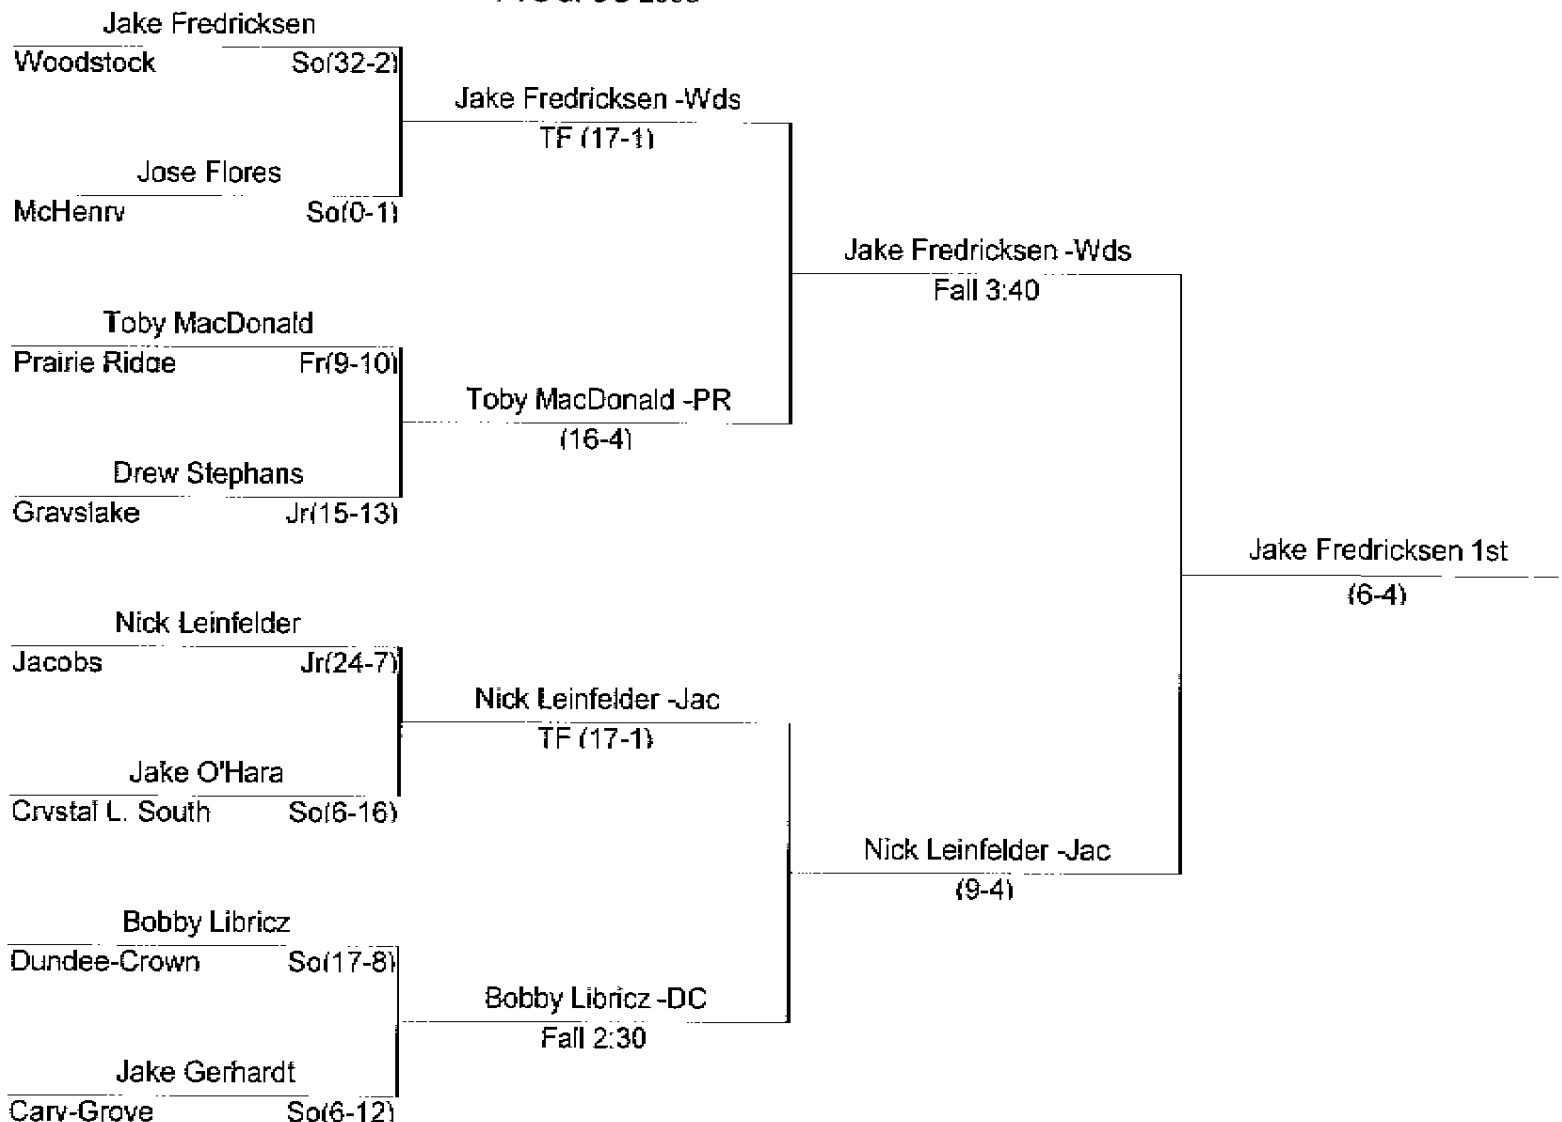

Championship Bracket 112 Pounds
FVC at CG 2006