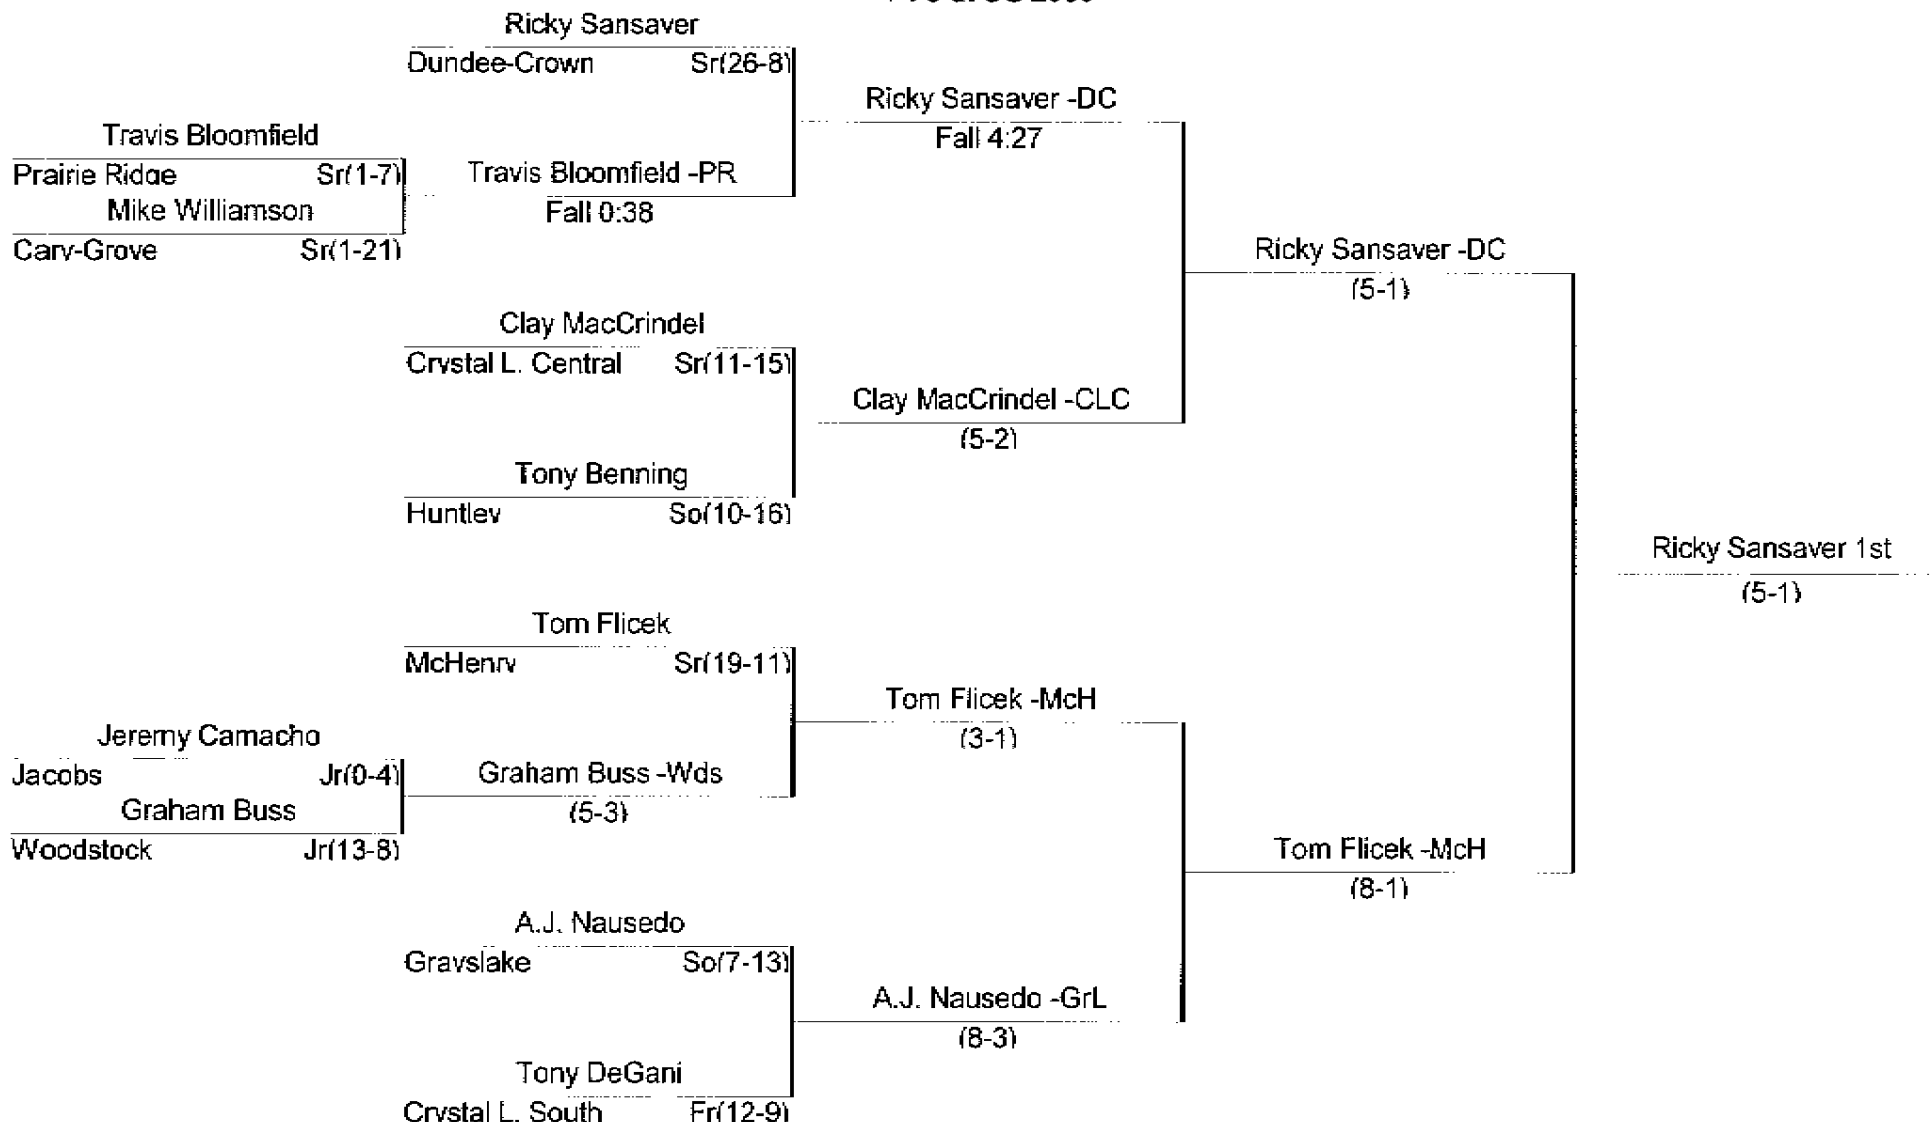

Championship Bracket 189 Pounds
FVC at CG 2006