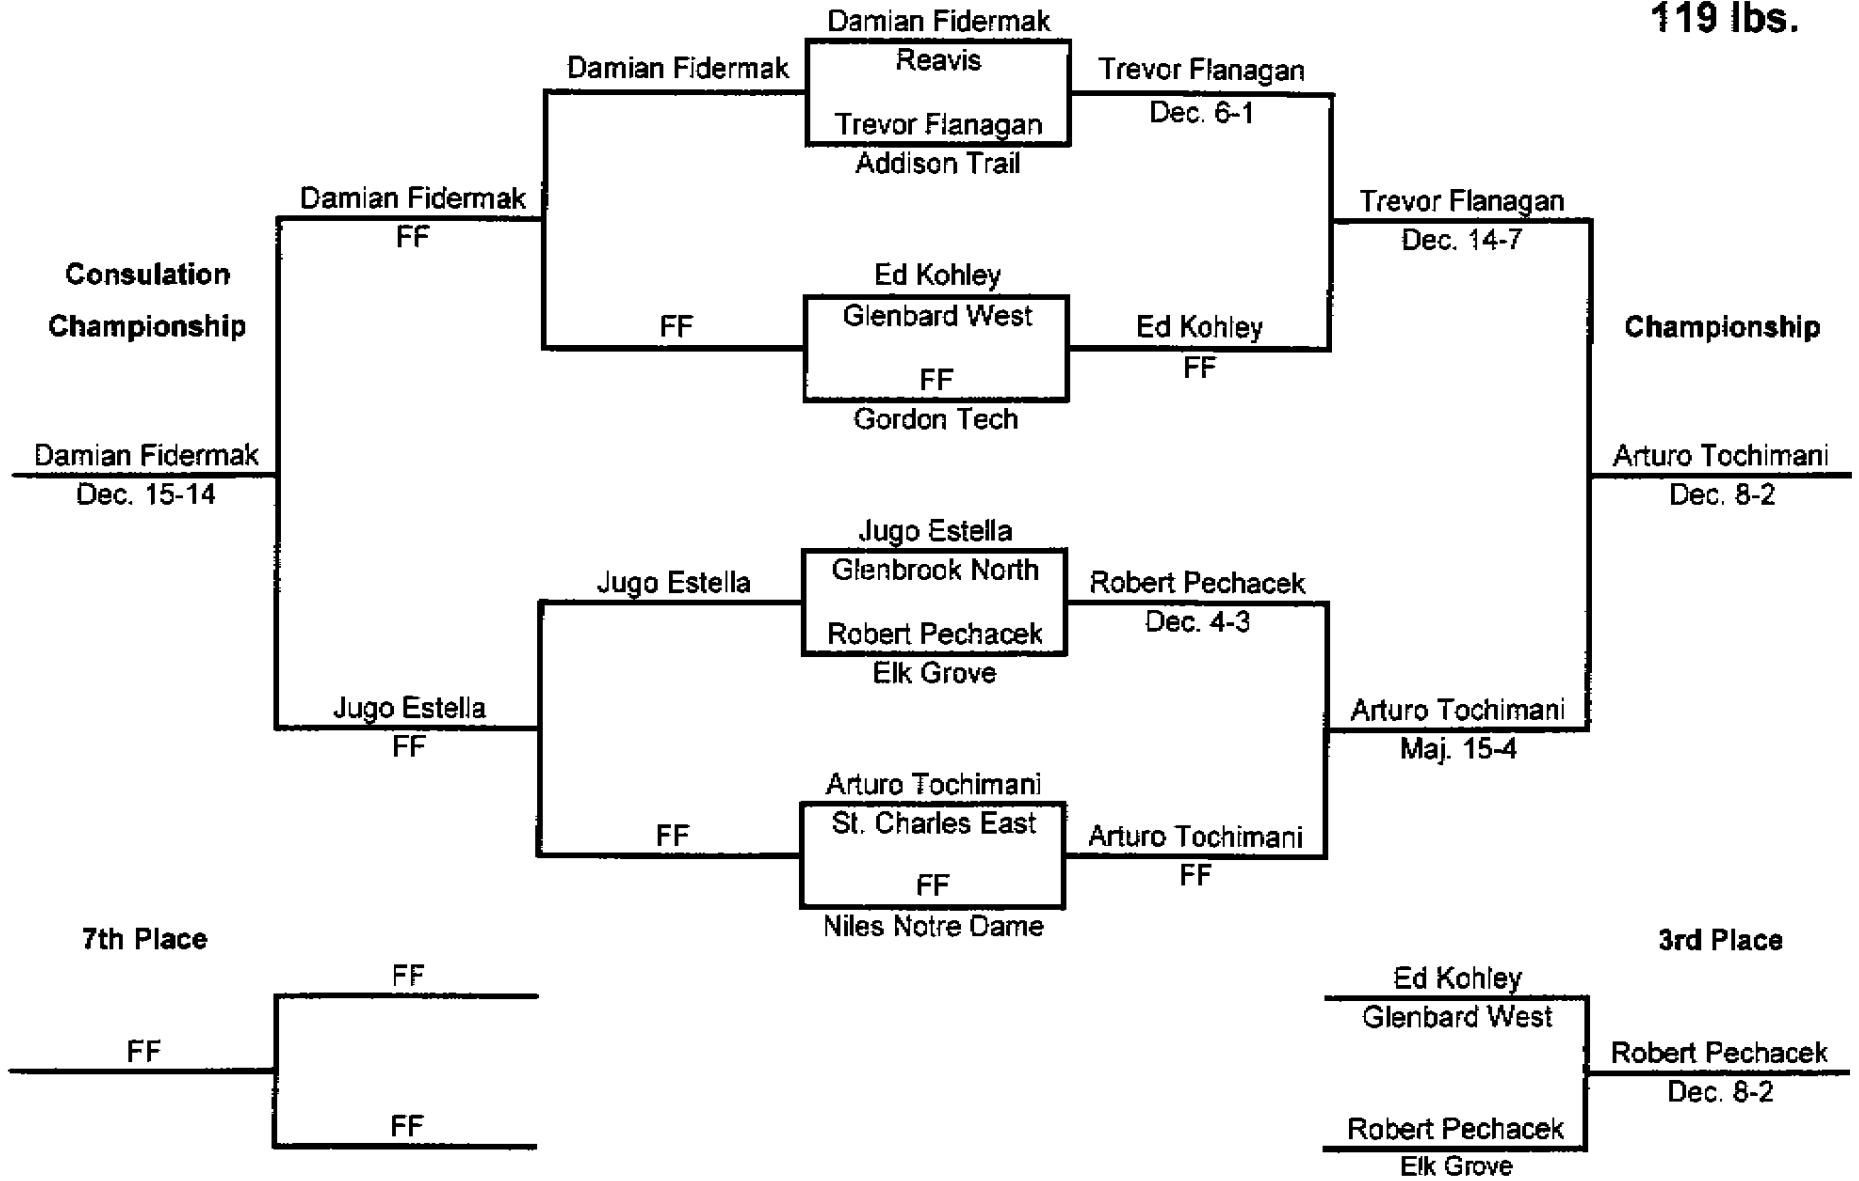

**Glenbard West - Chris Chappell Invite
January 7, 2006**

119 lbs.

(MON) JAN 9 2006 9:15/ST. 9:09/NO. 6352180777 P 4
FROM HANDSCHY IND.