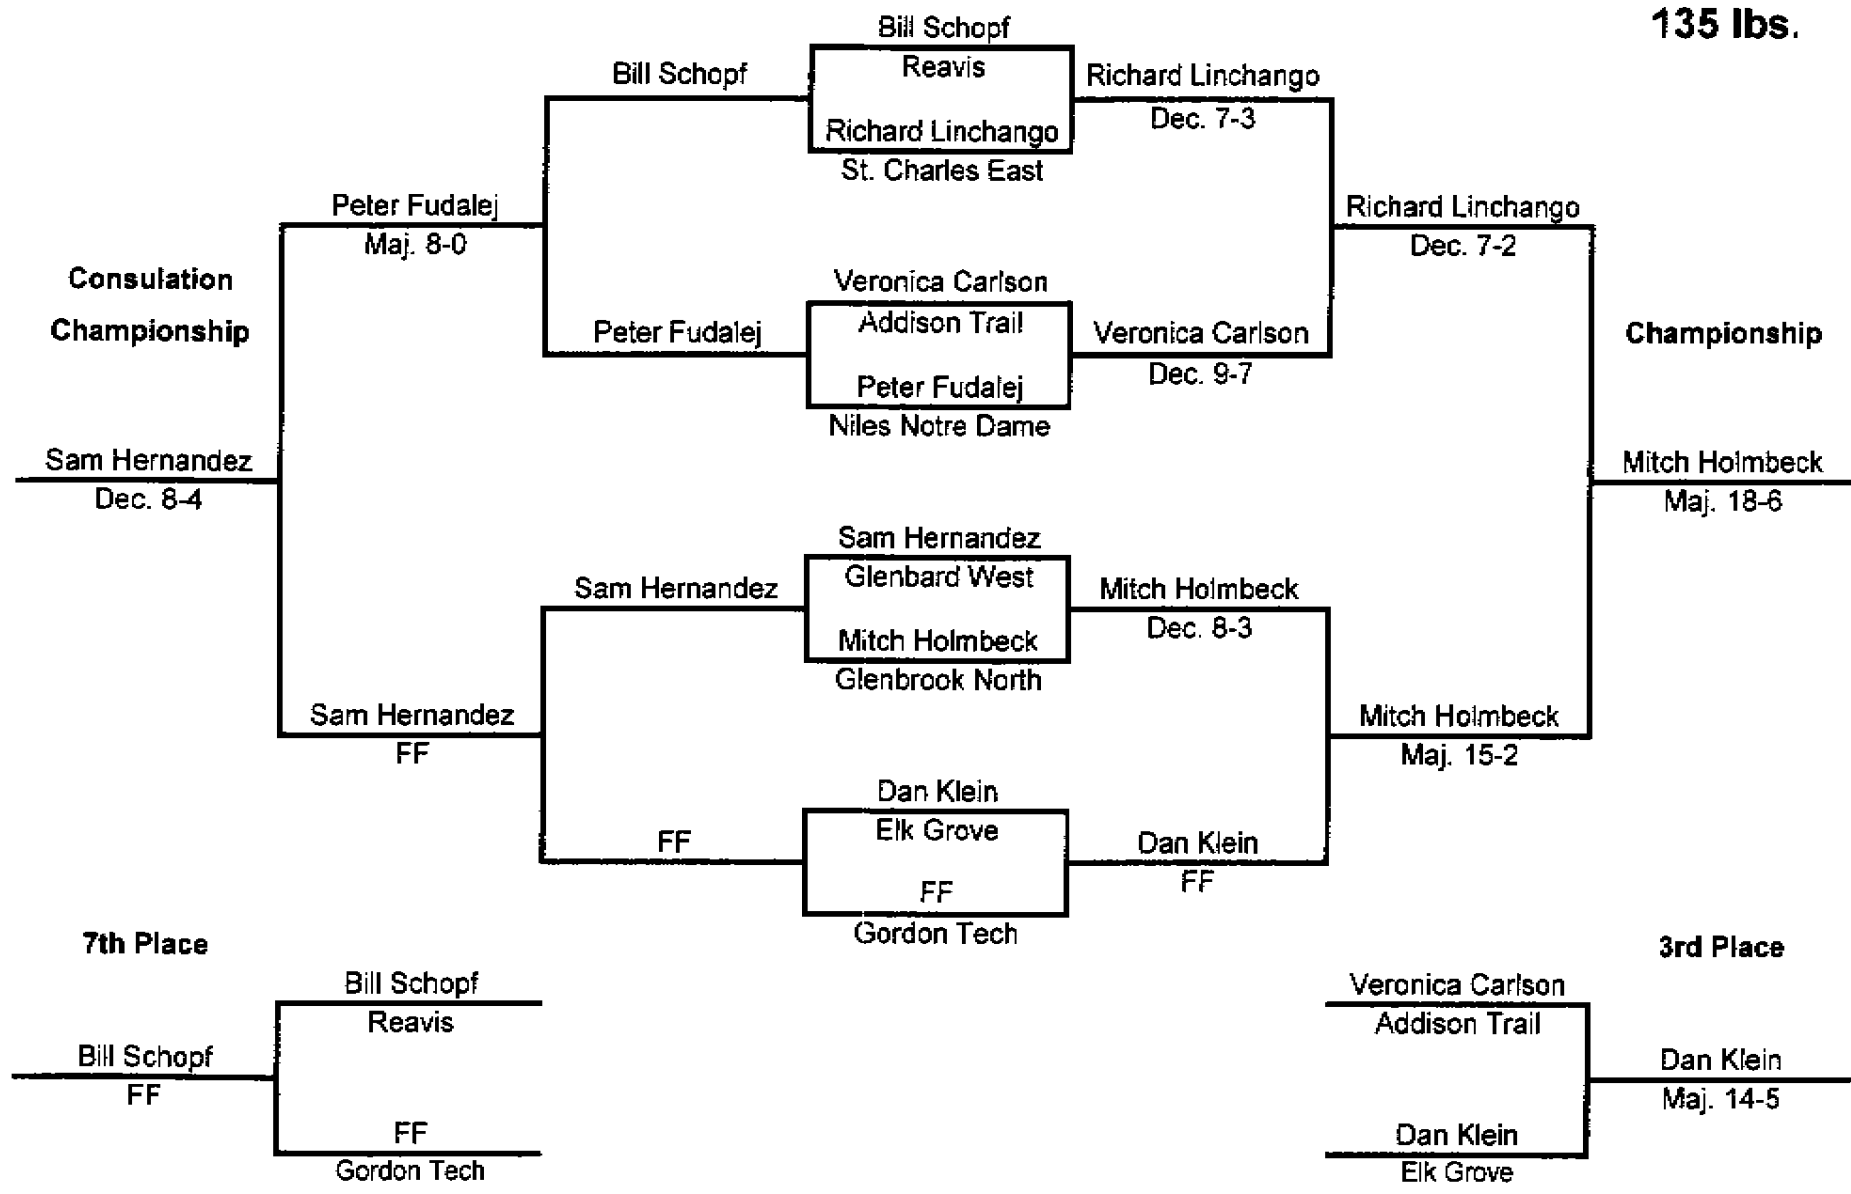

Glenbard West - Chris Chappell Invite January 7, 2006

135 lbs.