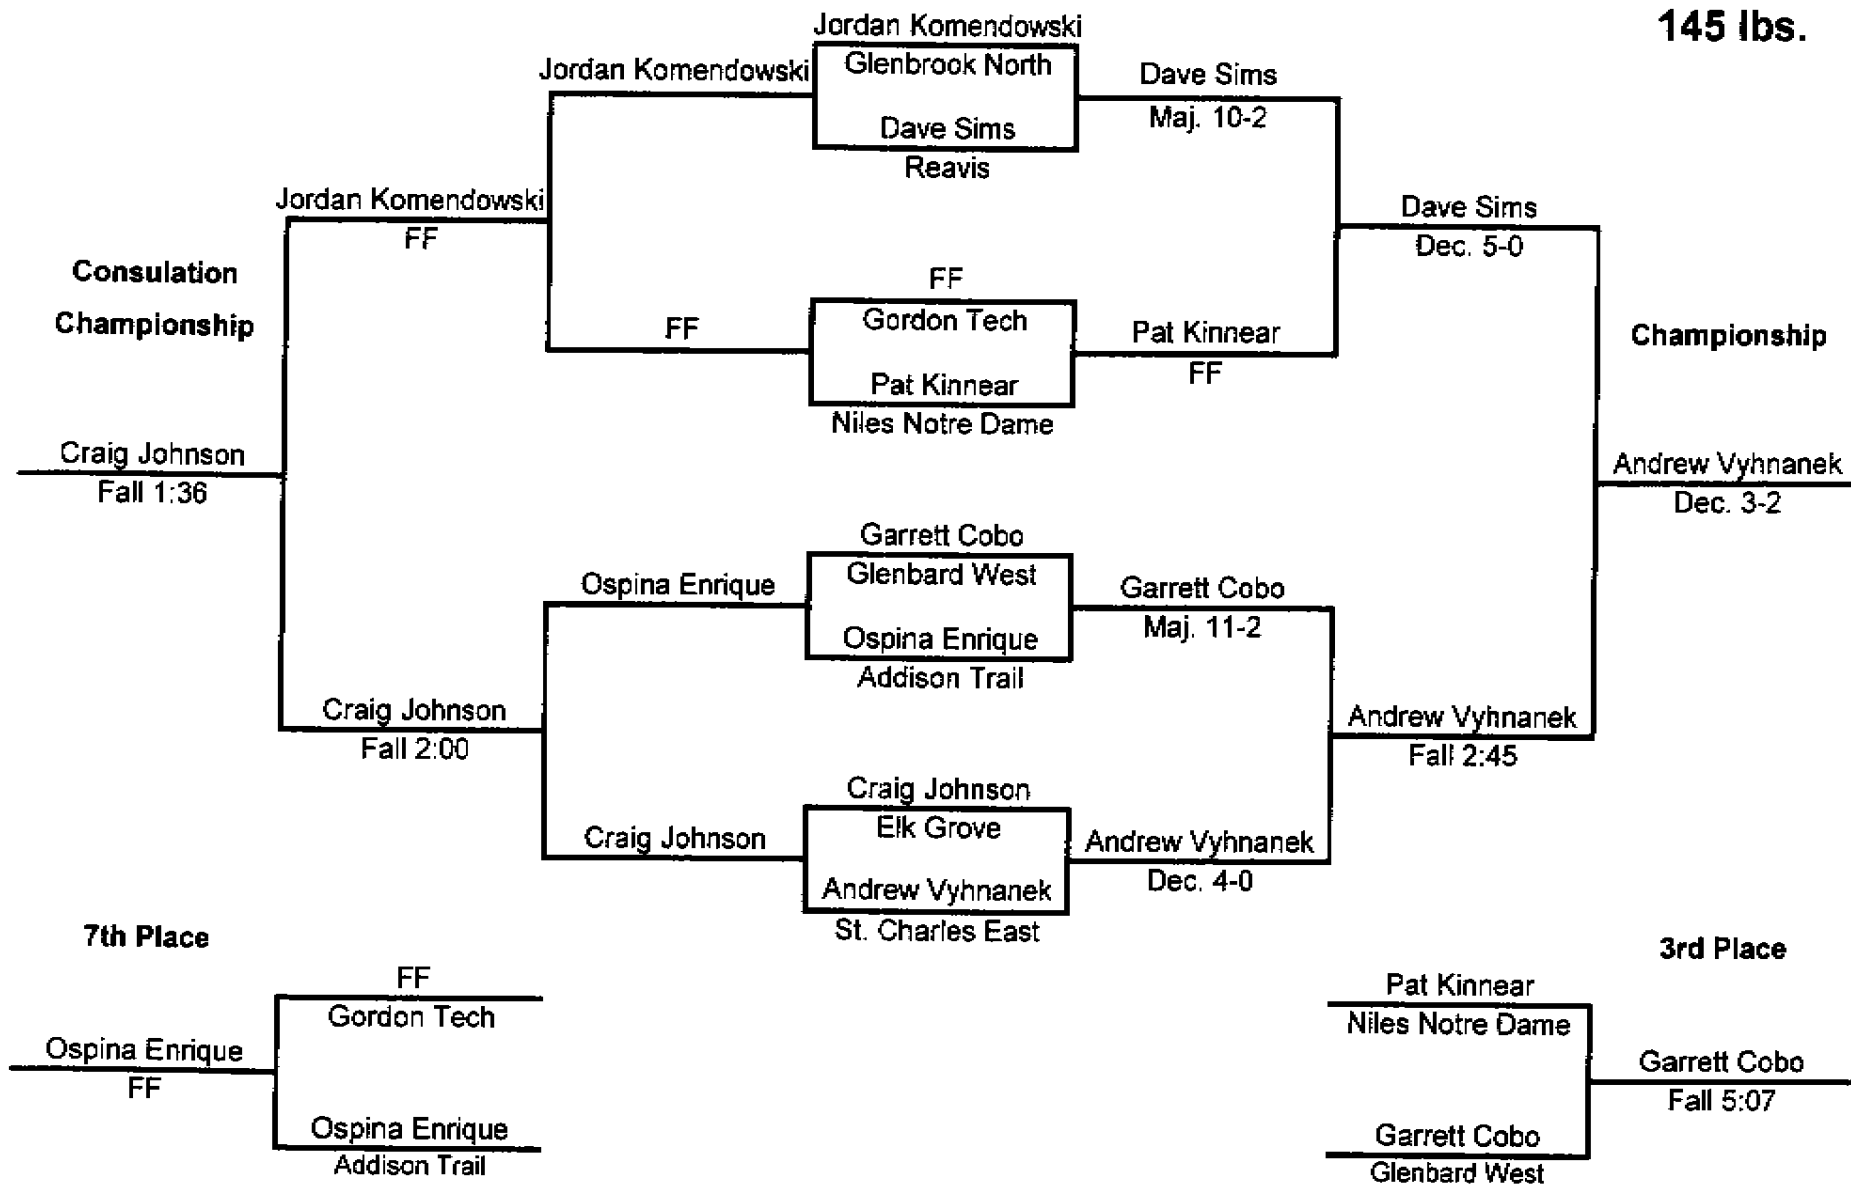

Glenbard West - Chris Chappell Invite January 7, 2006

145 lbs.