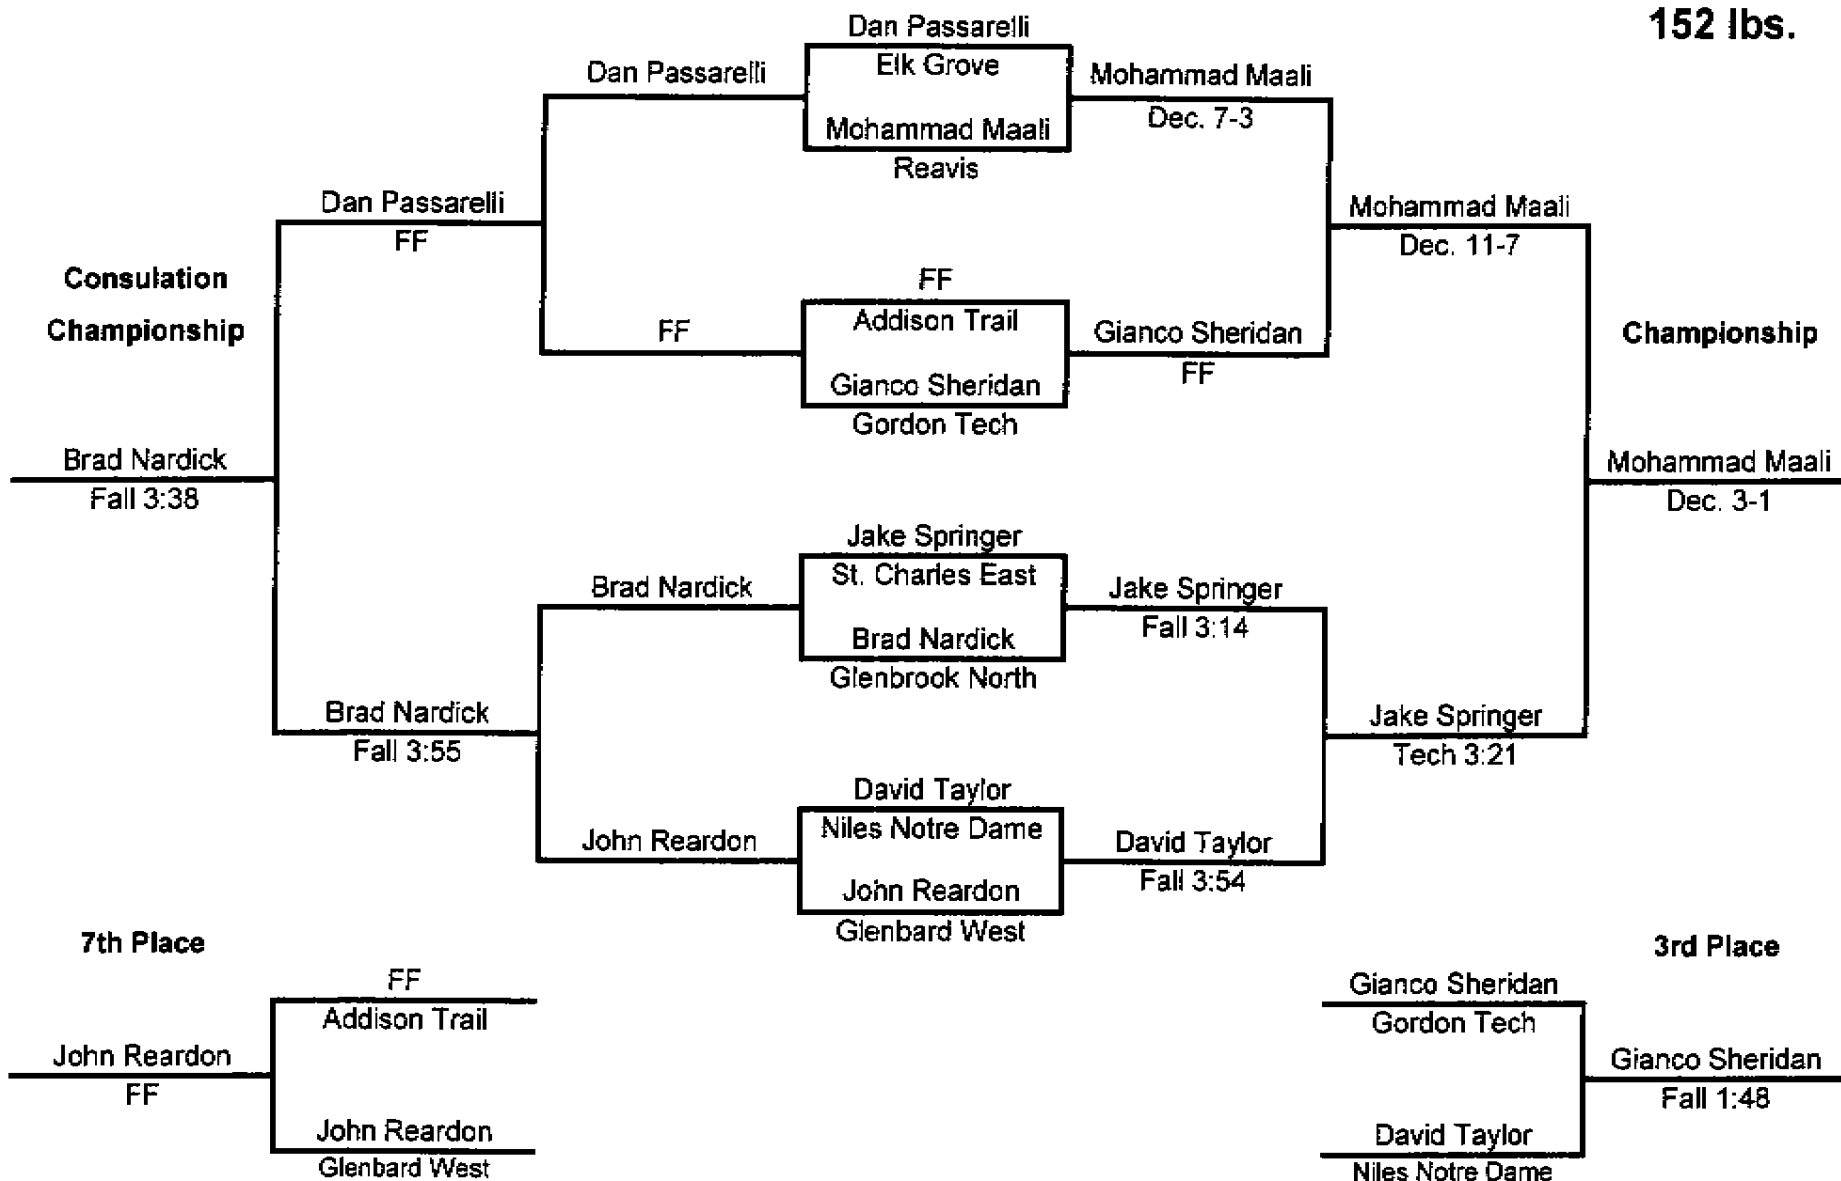

Glenbard West - Chris Chappell Invite January 7, 2006

152 lbs.