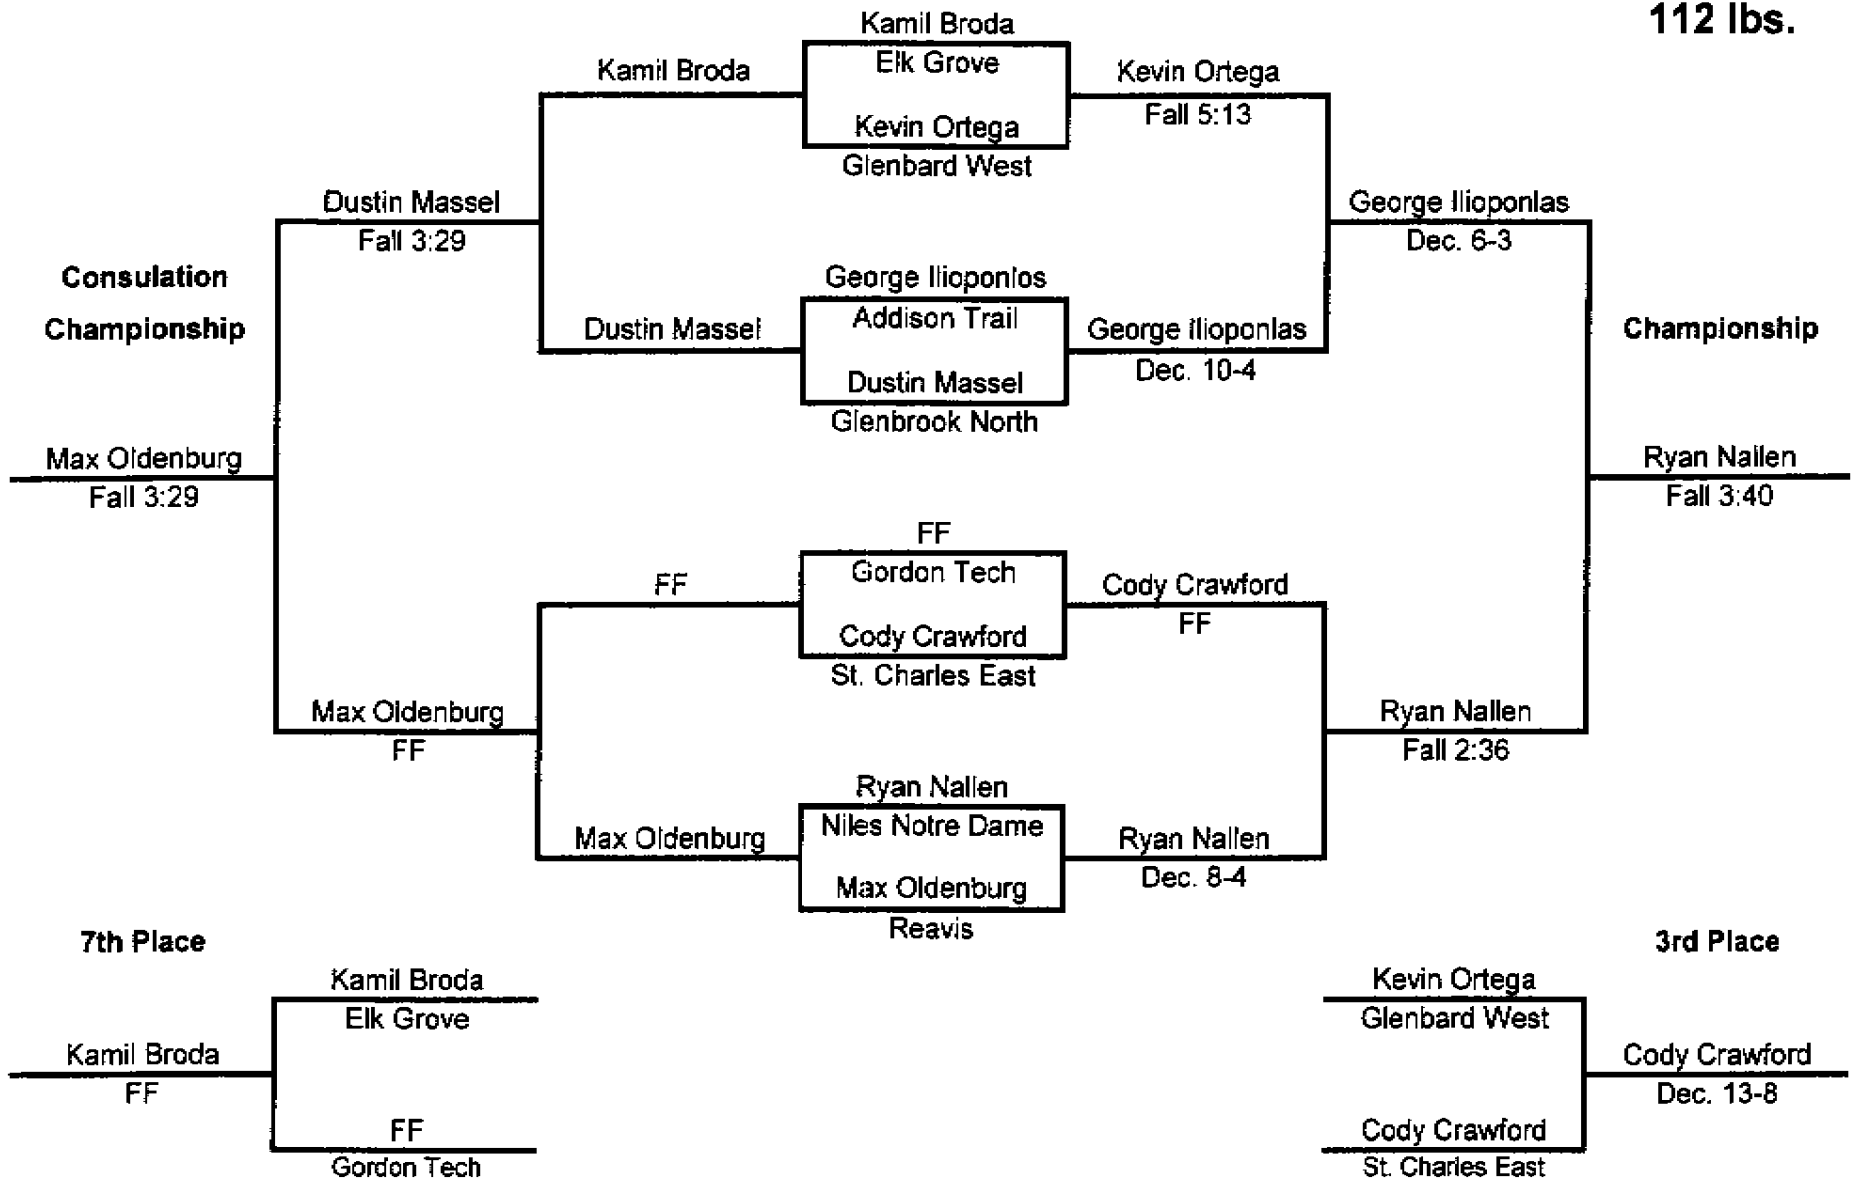

Glenbard West - Chris Chappell Invite January 7, 2006

112 lbs.