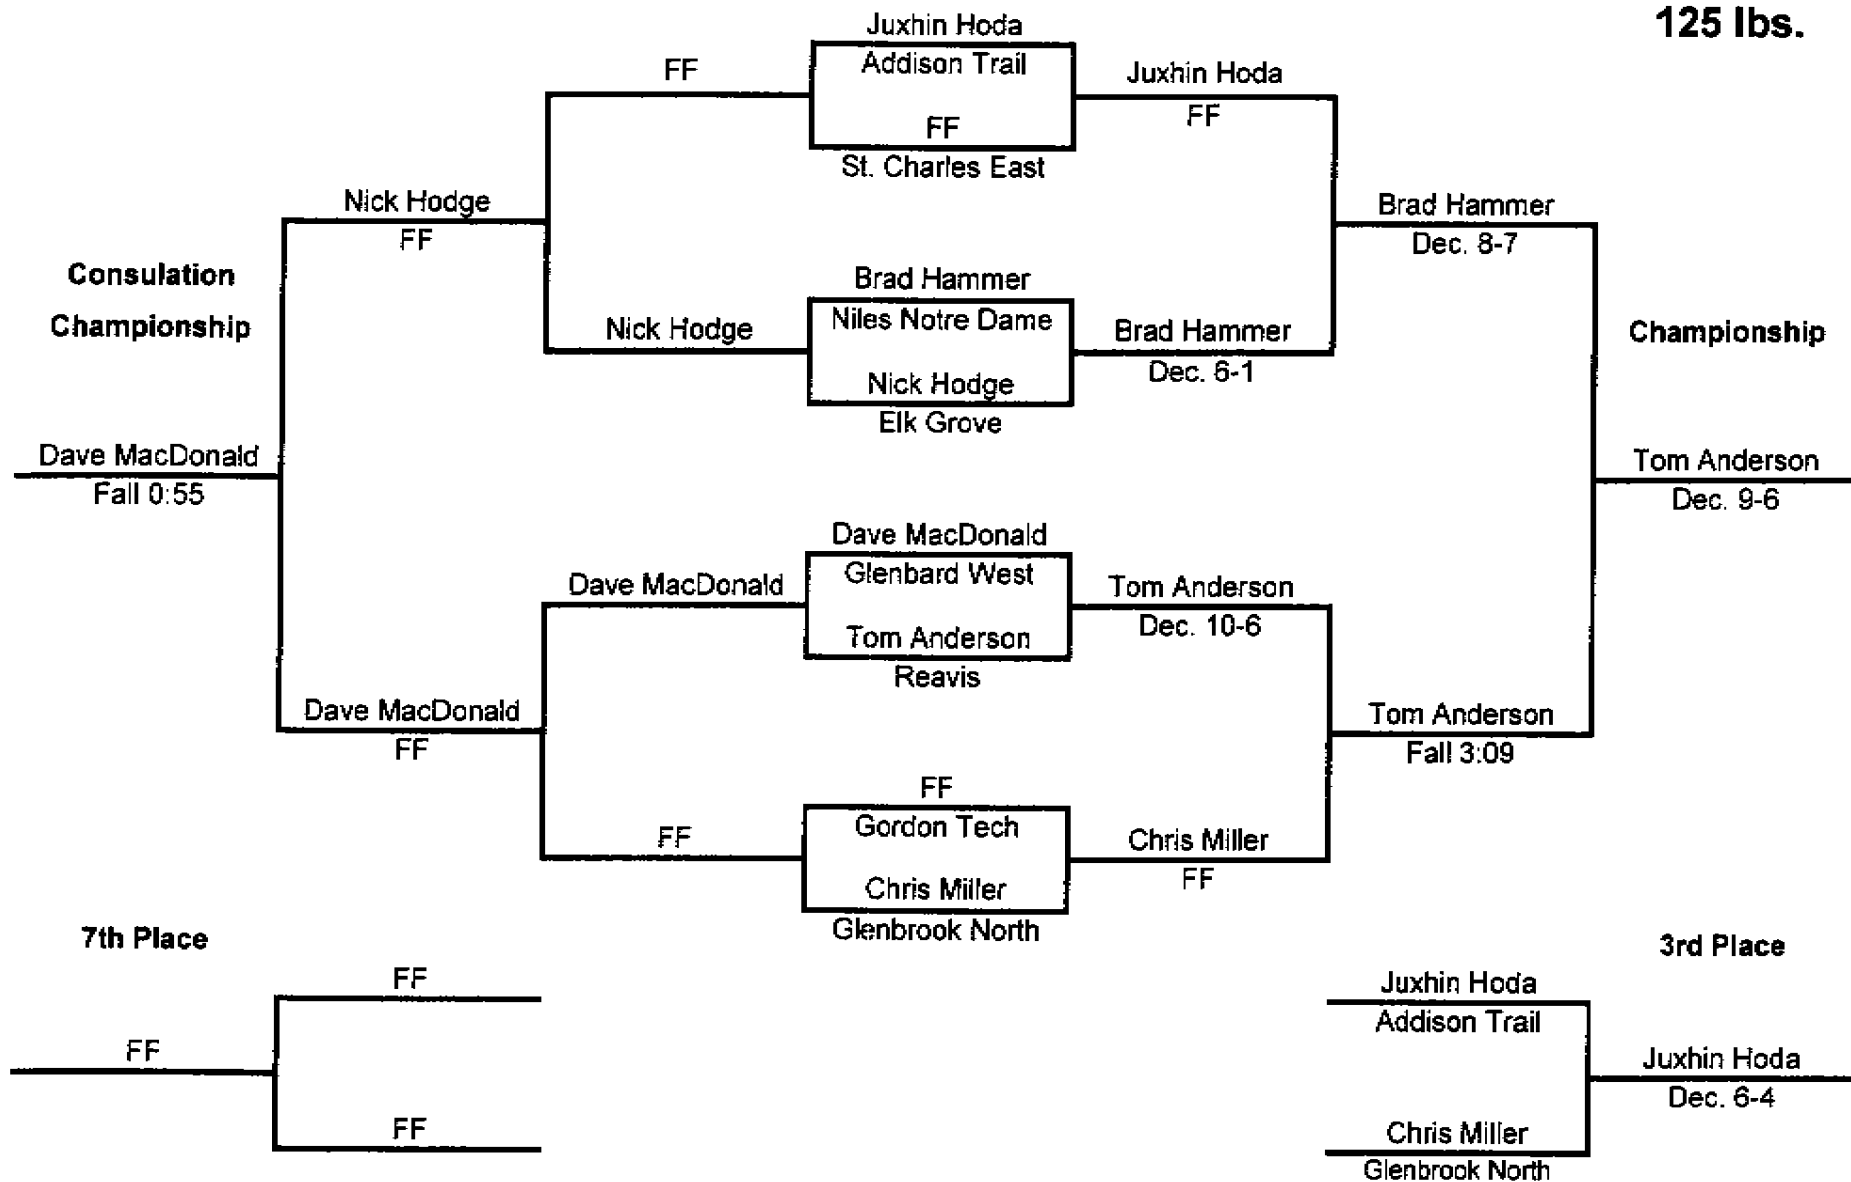

Glenbard West - Chris Chappell Invite January 7, 2006

125 lbs.