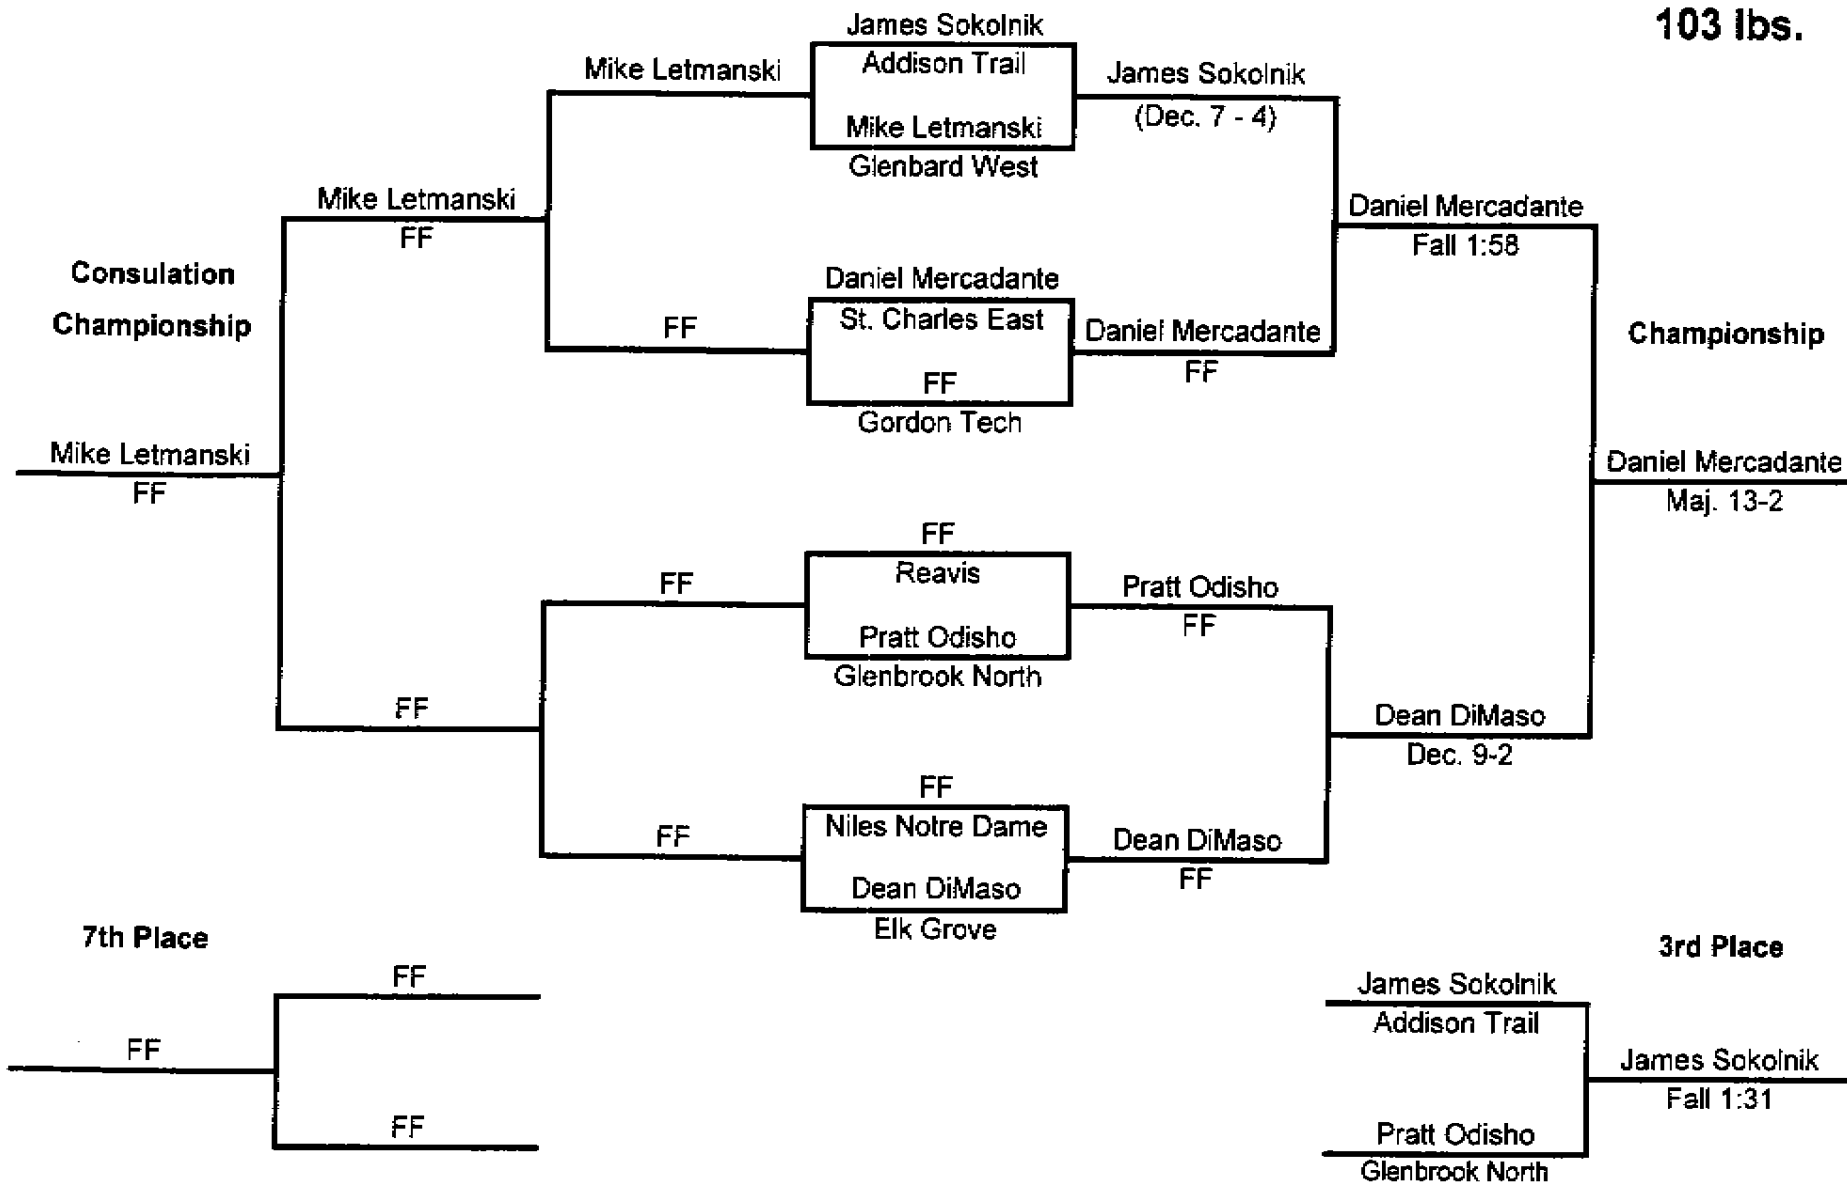

### Glenbard West - Chris Chappell Invite January 7, 2006

**103 lbs.**