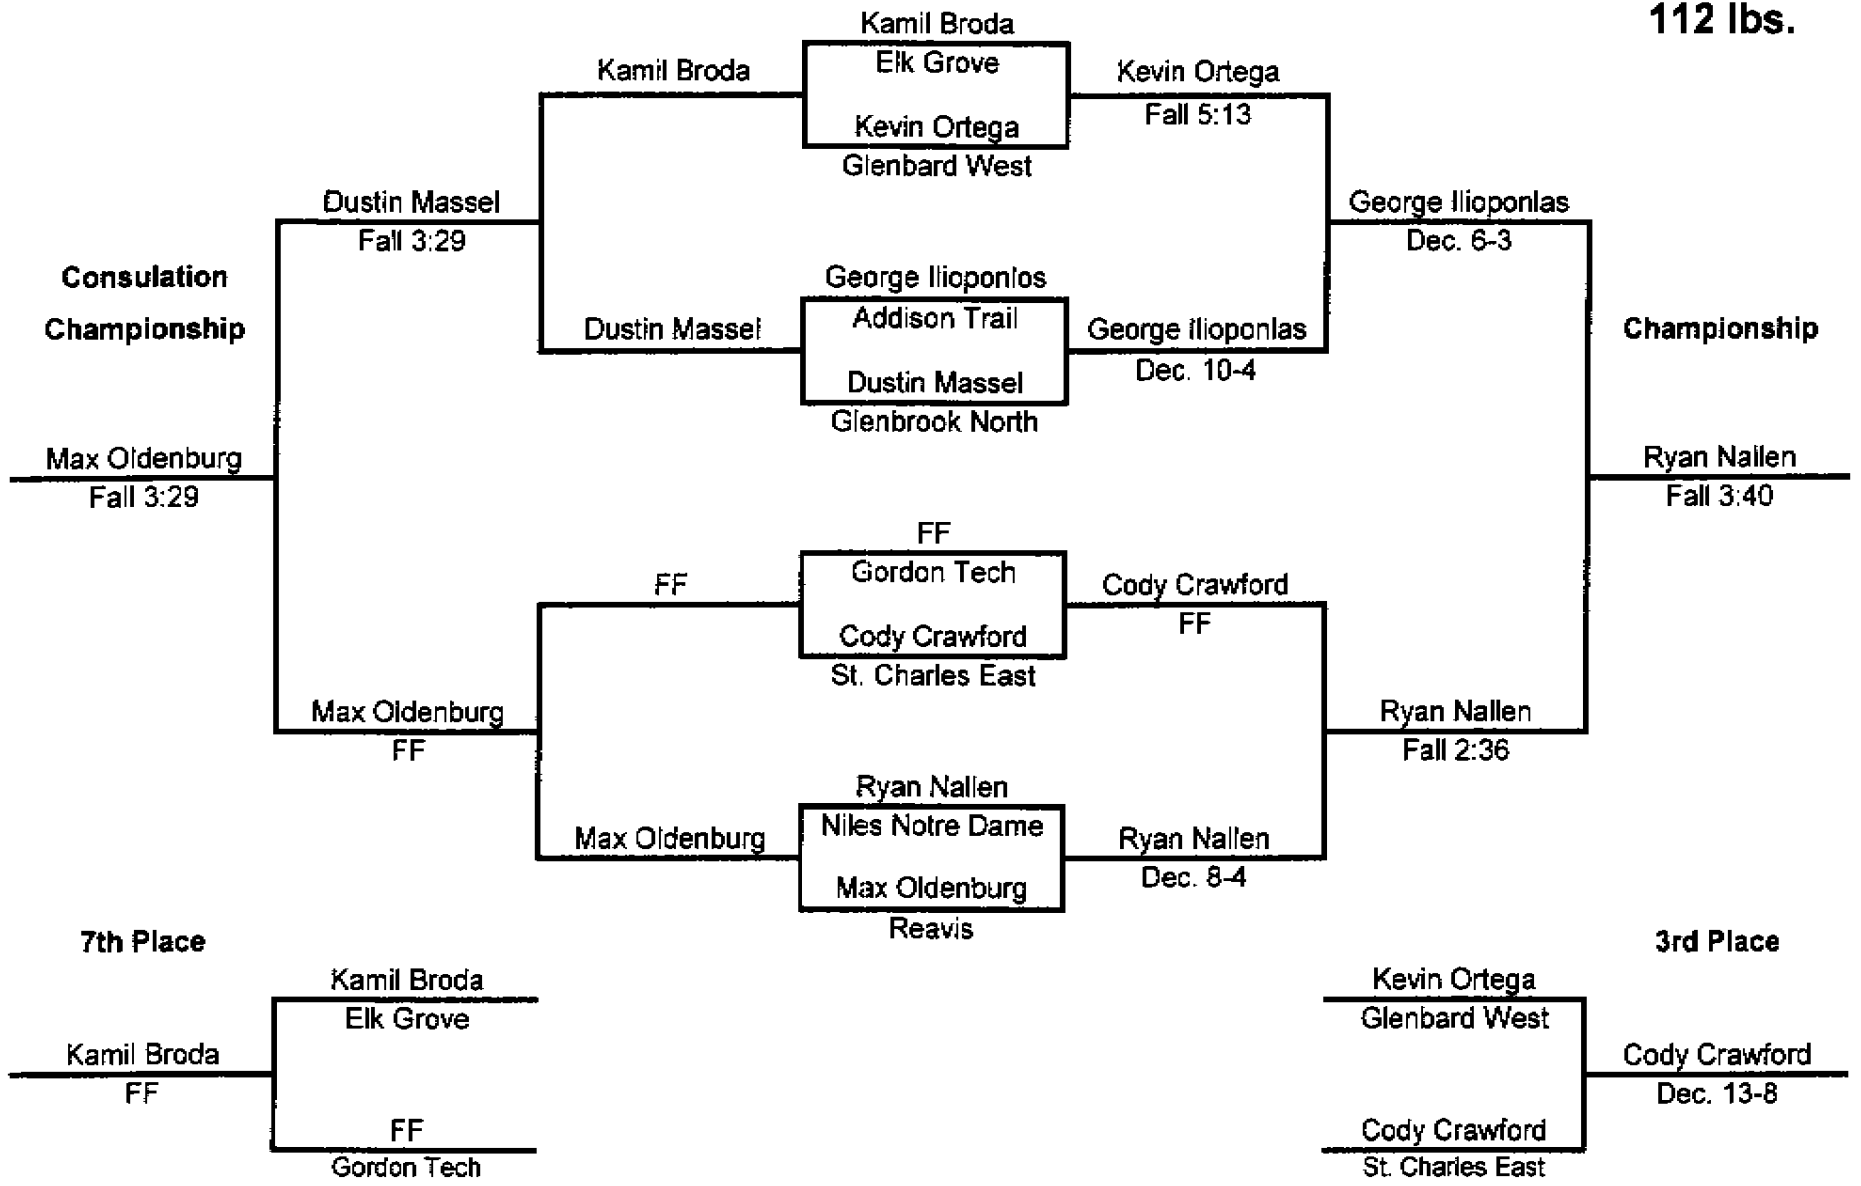

GLENBARD WEST

JAN - 7

1. REAVIS 110
2. GLENBARD WEST 97
3. ELK GROVE 93 1/2
4. WILES NOTRE DAME 92 1/2
5. ST. CHARLES EAST 92
6. GLENBROOK NORTH 88
7. ADDISON TRAIL 65
8. GORDON TERTH 30 1/2

Glenbard West - Chris Chappell Invite January 7, 2006

112 lbs.

Glenbard West - Chris Chappell Invite January 7, 2006

125 lbs.

Glenbard West - Chris Chappell Invite
January 7, 2006

130 lbs.

**Glenbard West - Chris Chappell Invite
January 7, 2006**

135 lbs.

Glenbard West - Chris Chappell Invite January 7, 2006