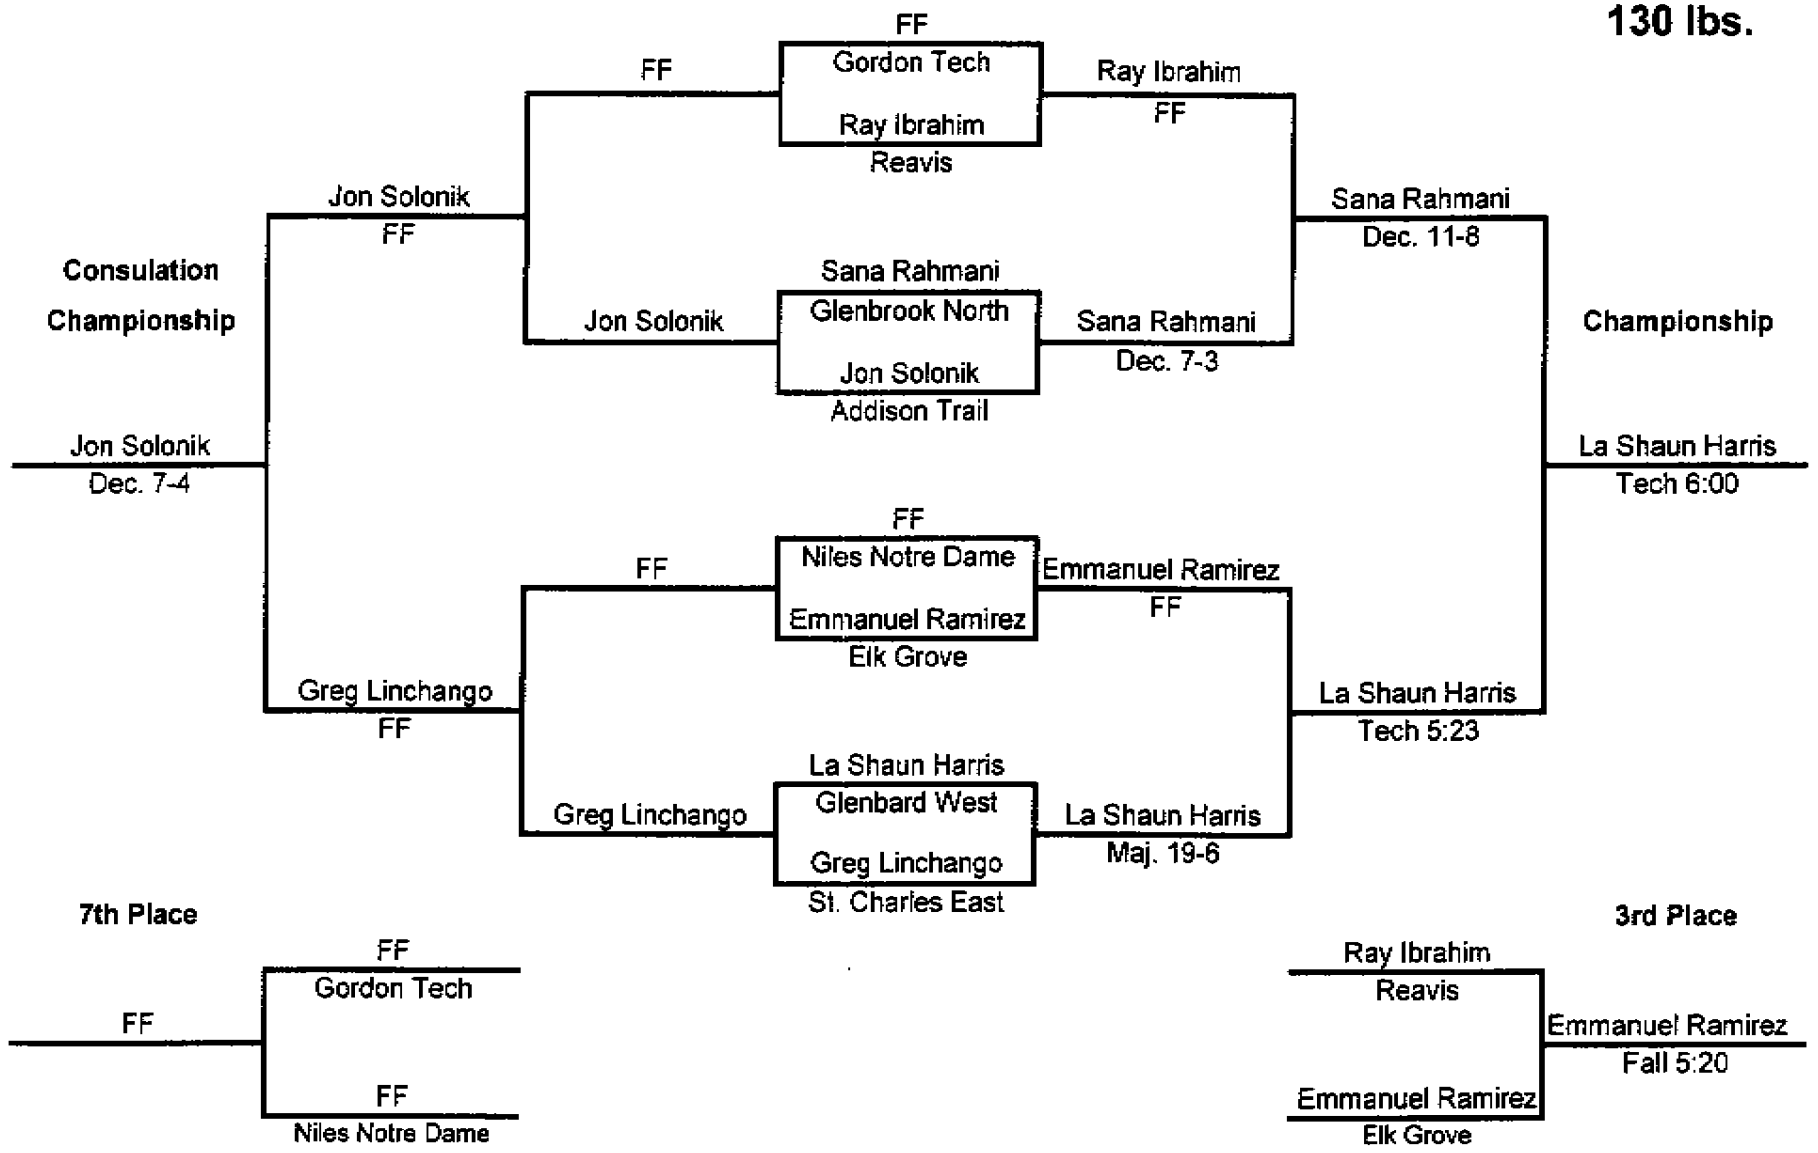

Glenbard West - Chris Chappell Invite January 7, 2006

130 lbs.