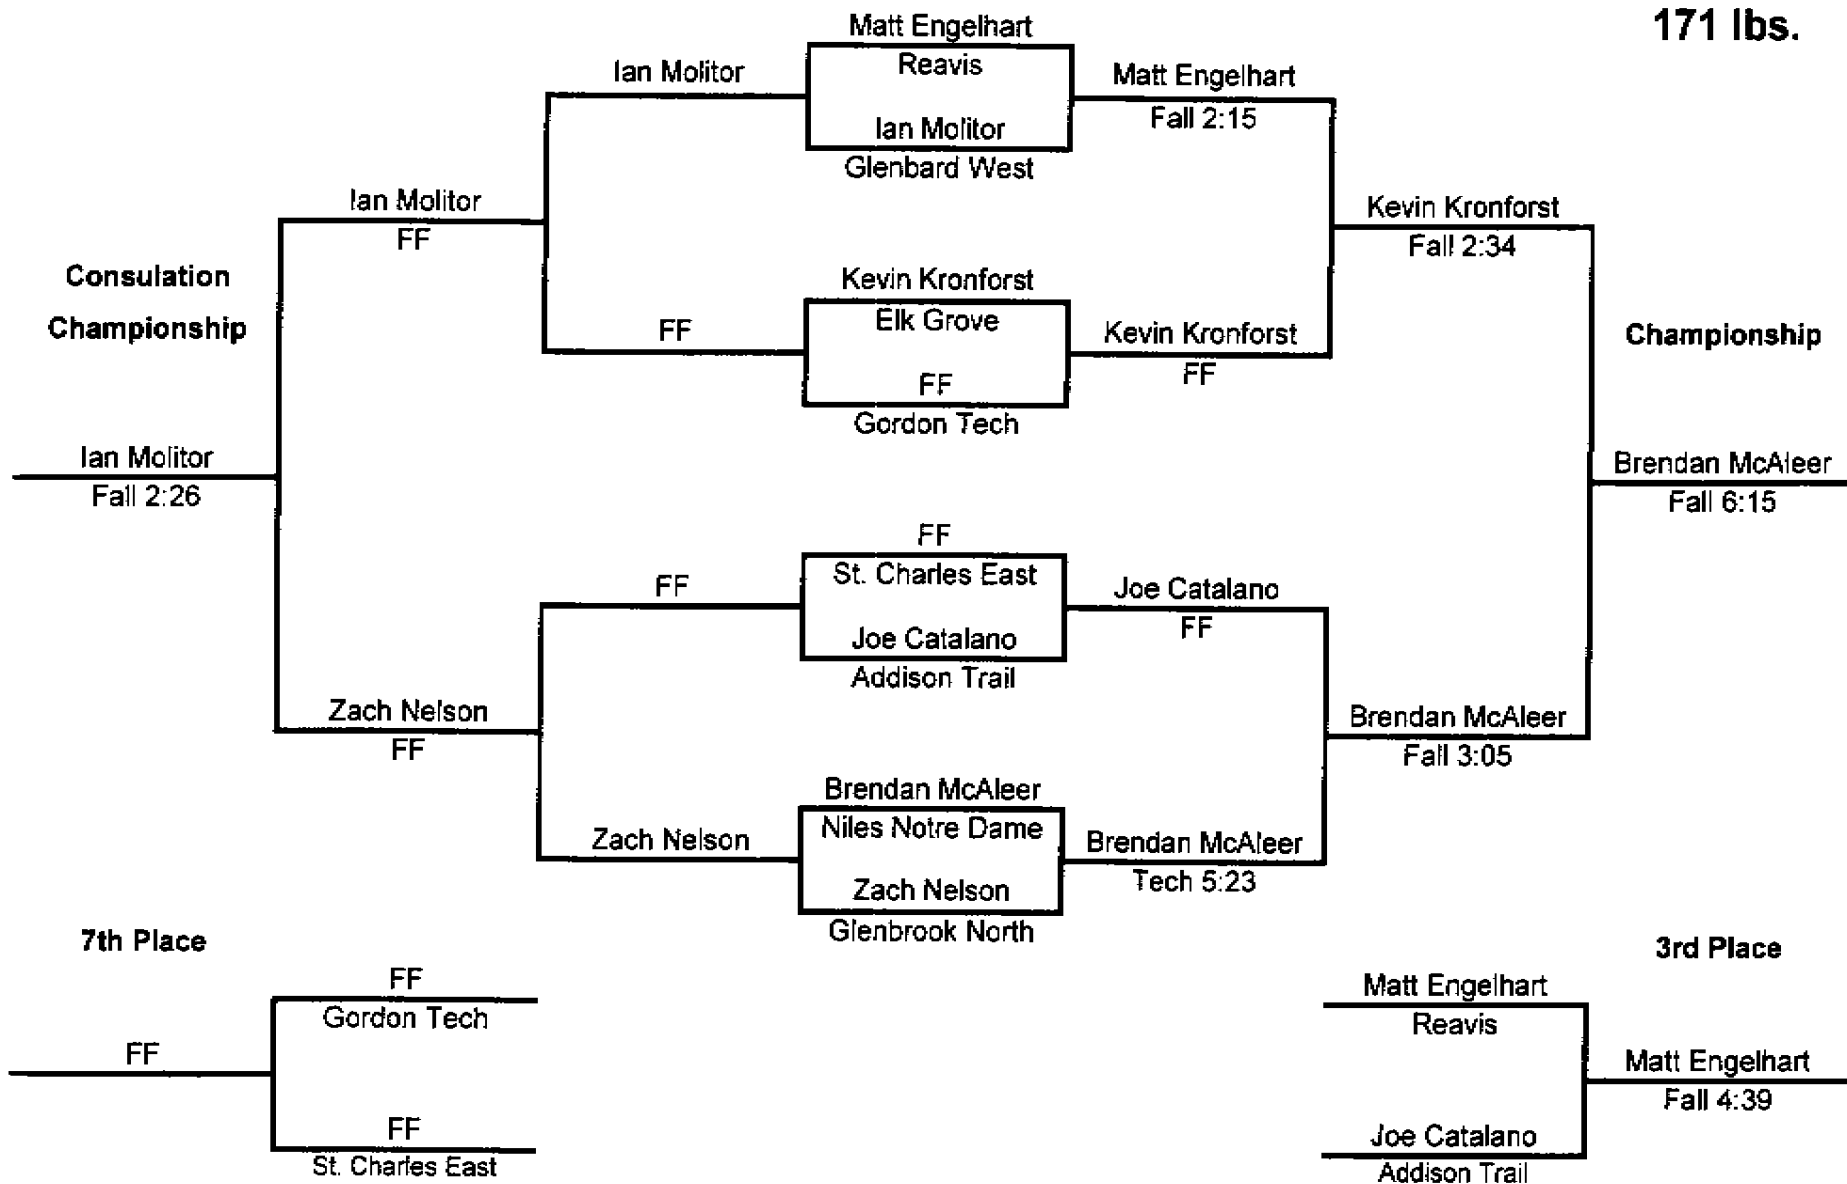

Glenbard West - Chris Chappell Invite January 7, 2006

171 lbs.