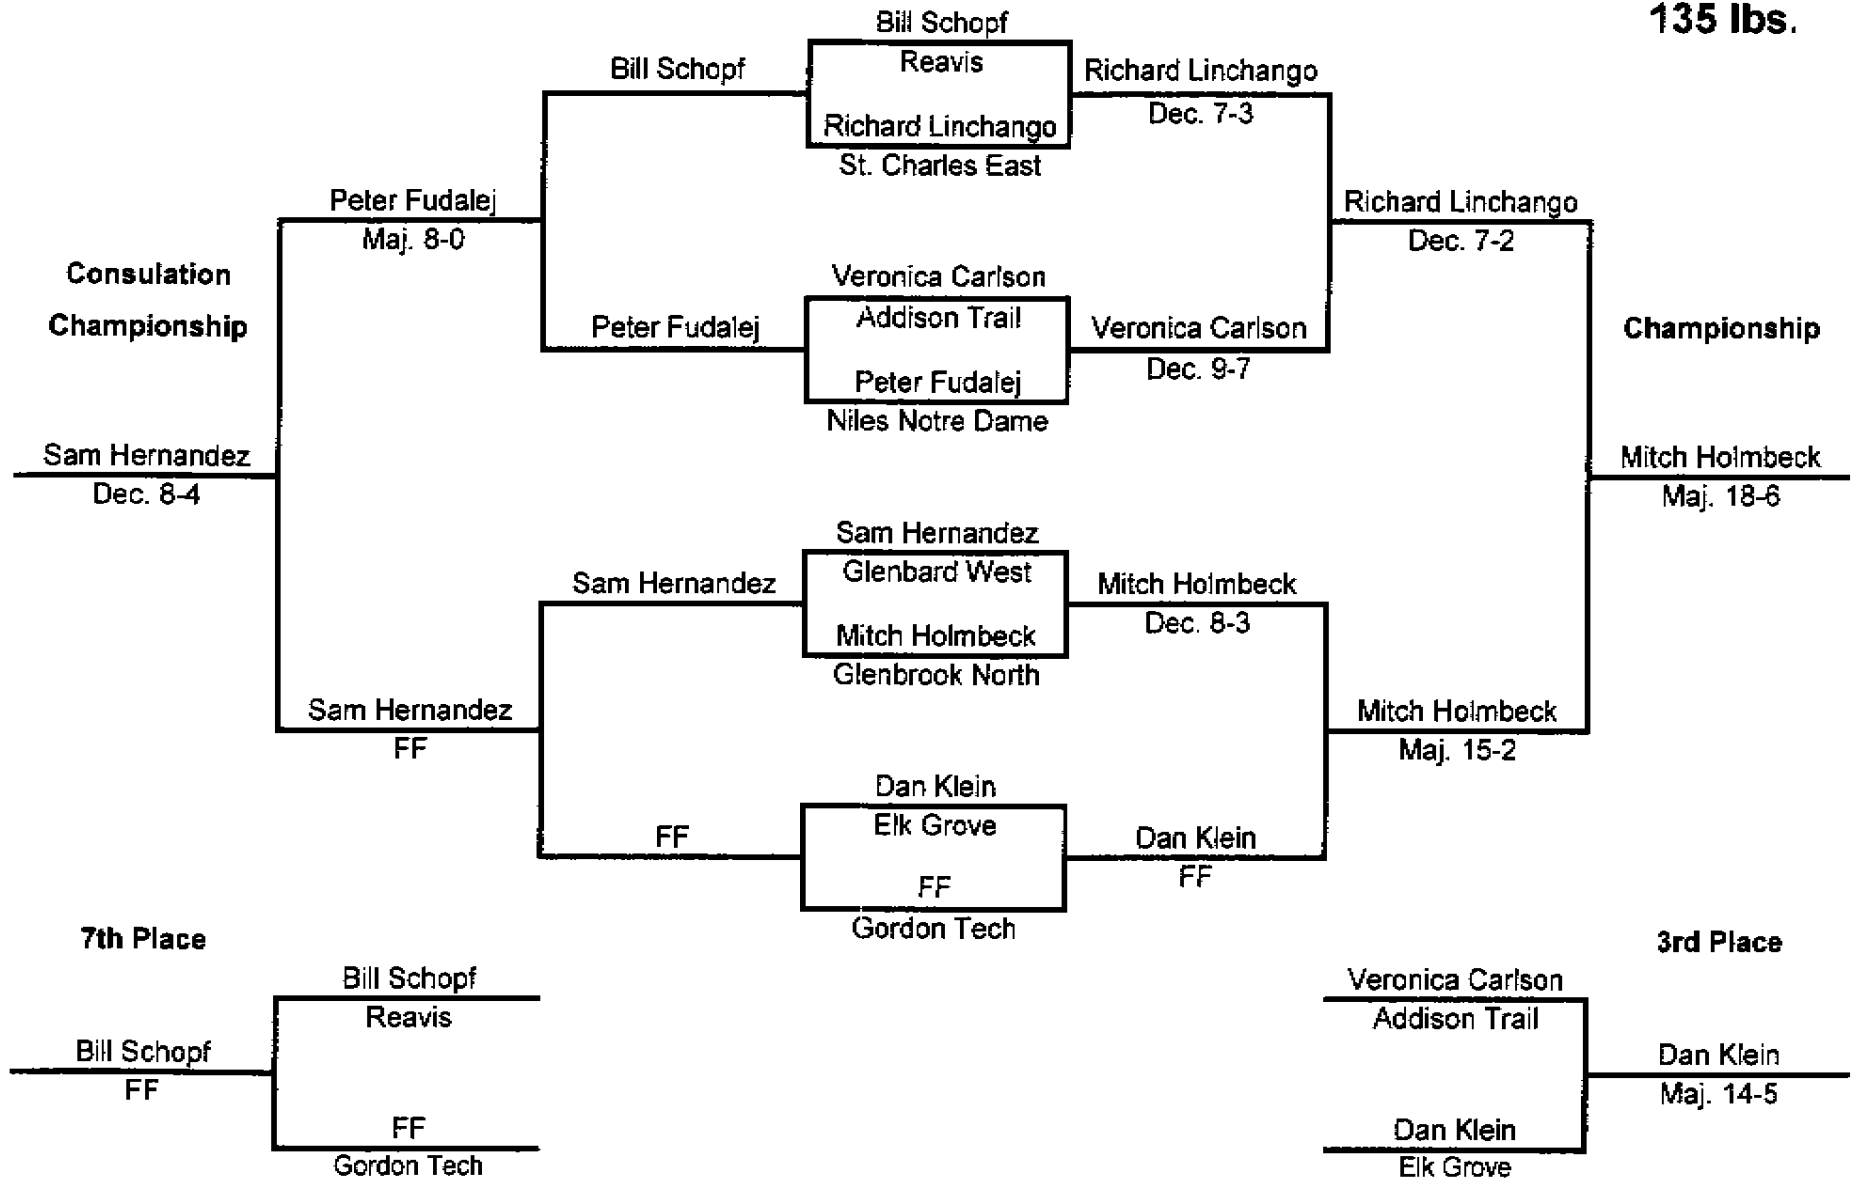

112 lbs.

Glenbard West - Chris Chappell Invite January 7, 2006

125 lbs.

Glenbard West - Chris Chappell Invite
January 7, 2006

130 lbs.

**Glenbard West - Chris Chappell Invite
January 7, 2006**

135 lbs.

Glenbard West - Chris Chappell Invite January 7, 2006

140 lbs.

Glenbard West - Chris Chappell Invite January 7, 2006

145 lbs.

Glenbard West - Chris Chappell Invite January 7, 2006

152 lbs.

Glenbard West - Chris Chappell Invite January 7, 2006

189 lbs.

Glenbard West - Chris Chappell Invite January 7, 2006