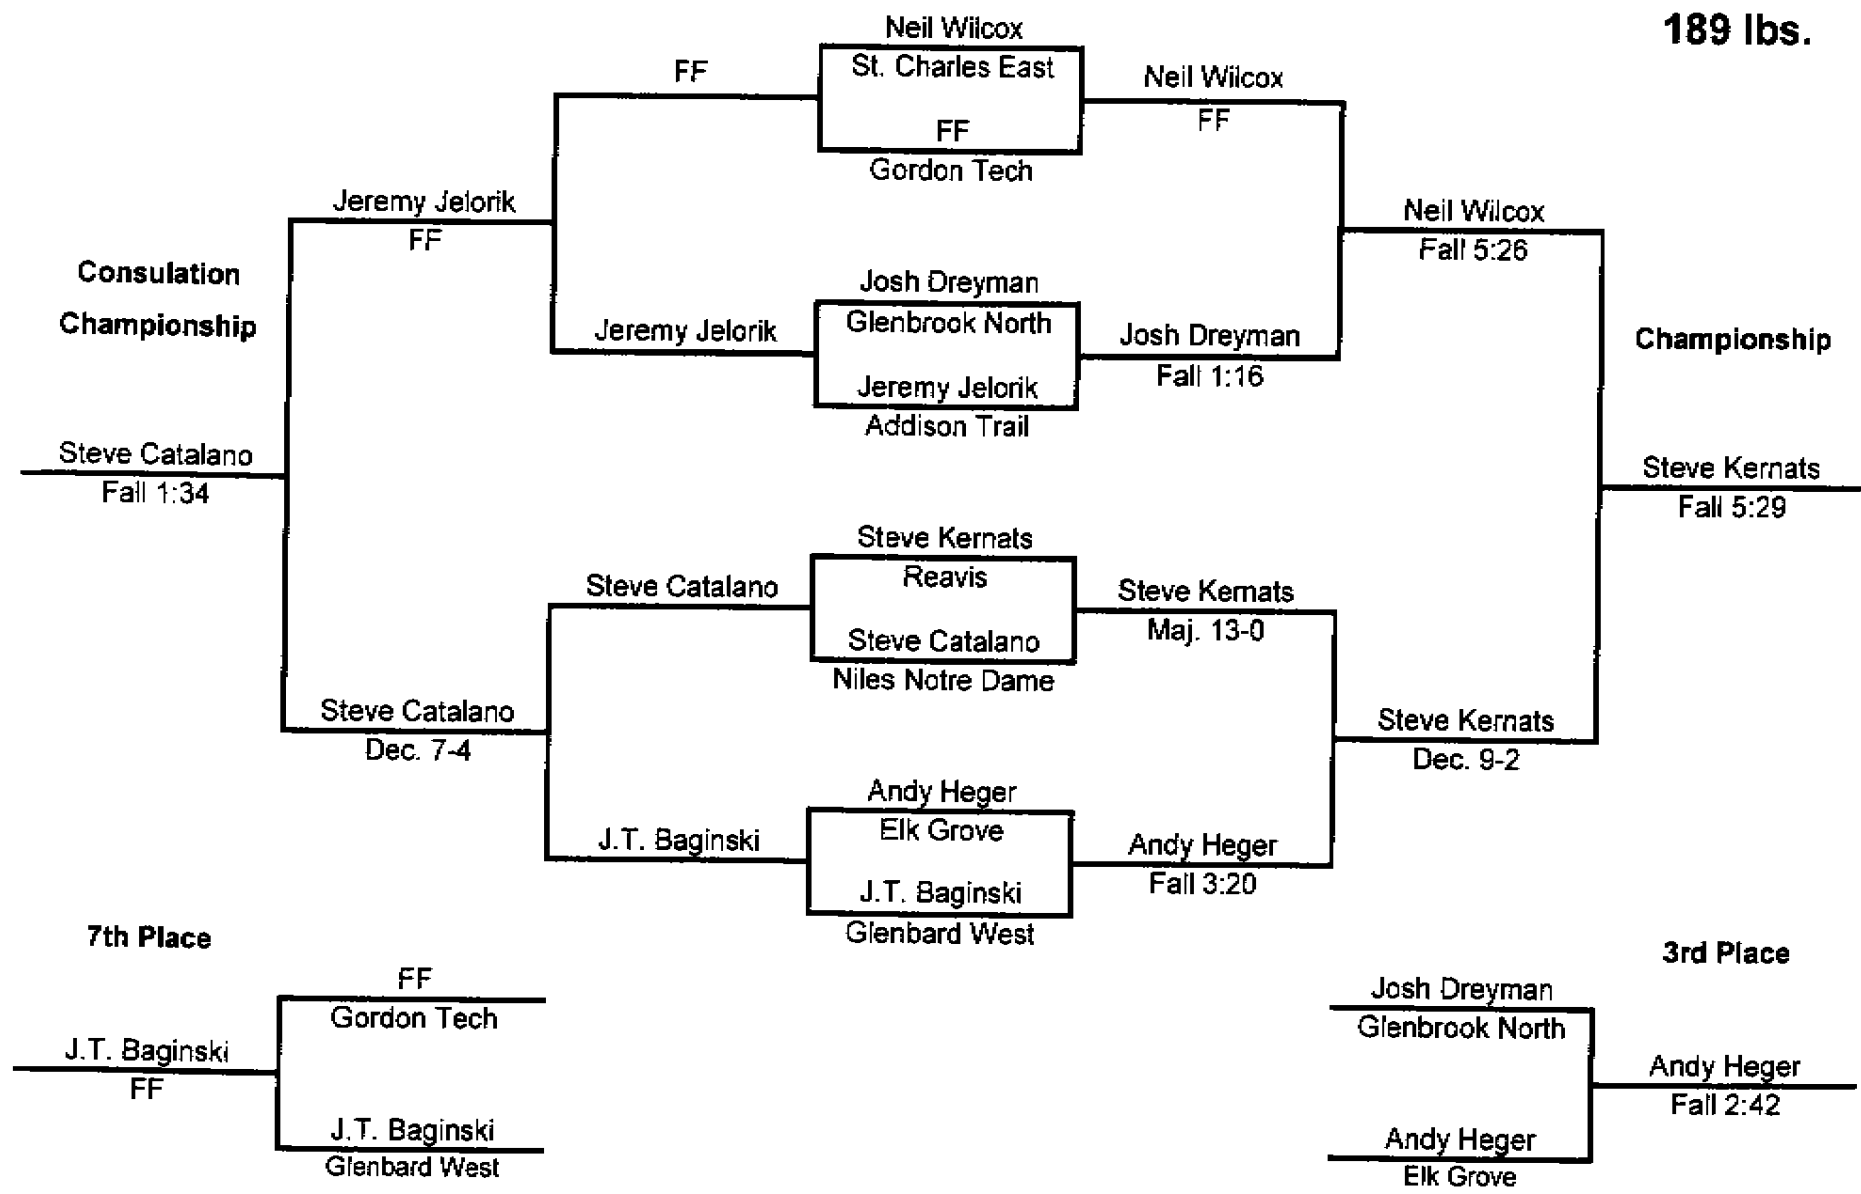

140 lbs.

Glenbard West - Chris Chappell Invite January 7, 2006

145 lbs.

Glenbard West - Chris Chappell Invite January 7, 2006

152 lbs.

Glenbard West - Chris Chappell Invite January 7, 2006

189 lbs.

Glenbard West - Chris Chappell Invite January 7, 2006