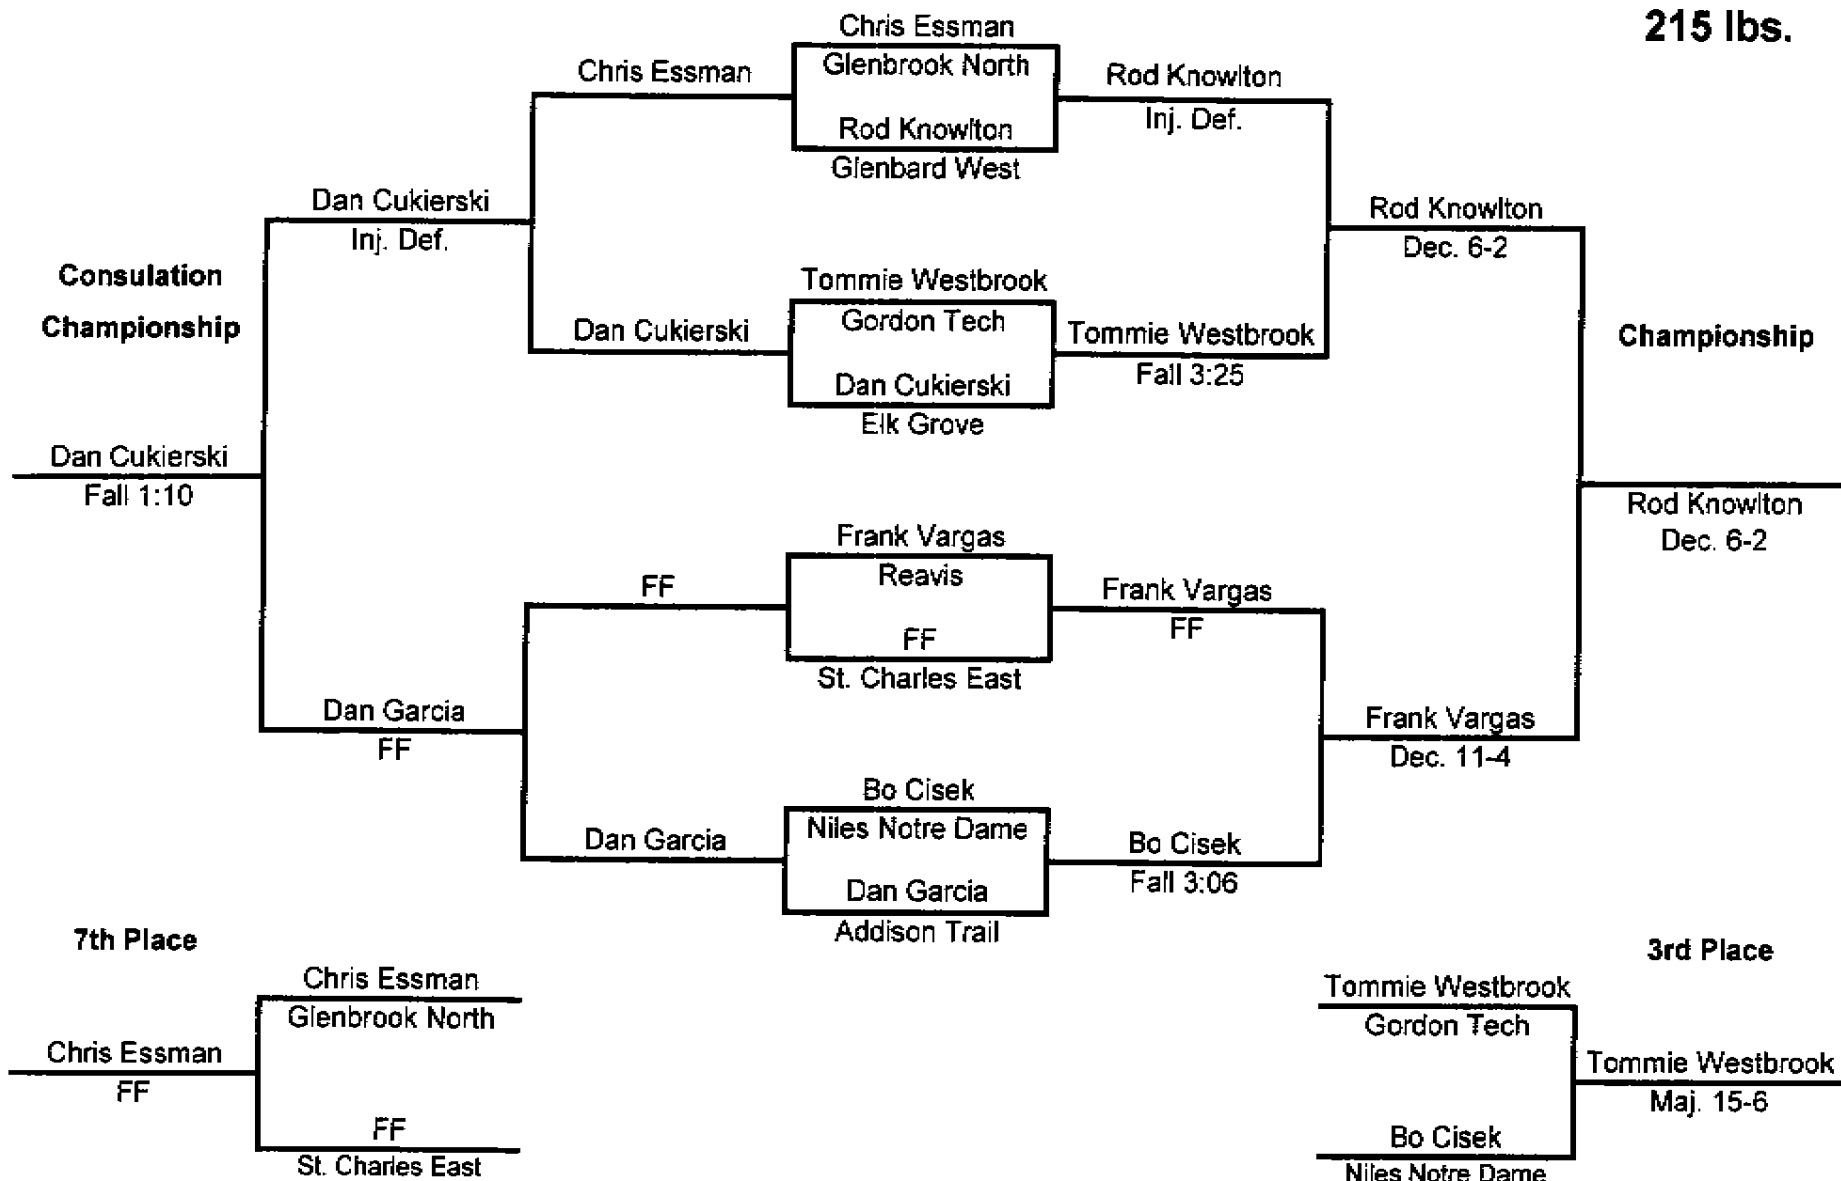

Glenbard West - Chris Chappell Invite January 7, 2006

215 lbs.

**Consulation
Championship**

Championship

7th Place

3rd Place