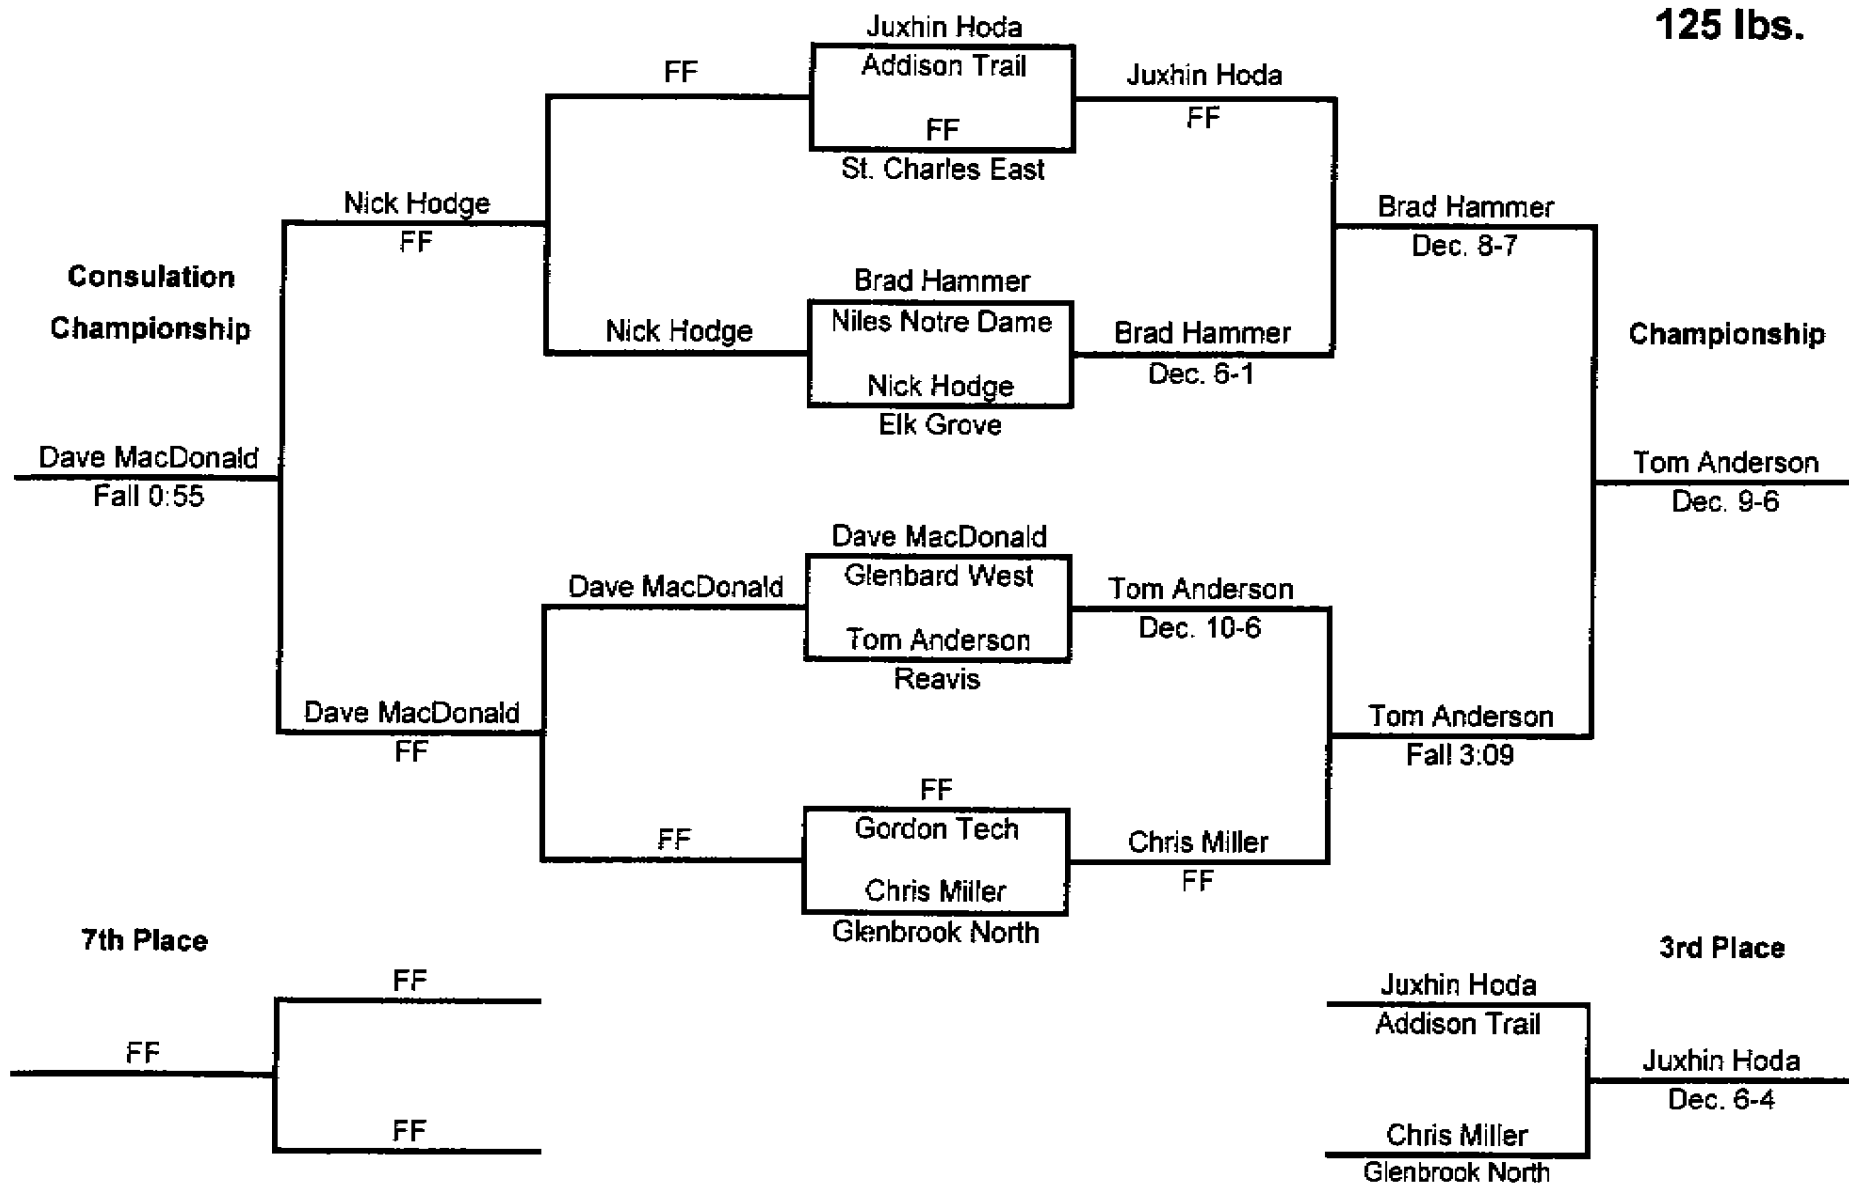

GLENBARD WEST

JAN - 7

1. REAVIS 110
2. GLENBARD WEST 97
3. ELK GROVE 93 1/2
4. WILES NOTRE DAME 92 1/2
5. ST. CHARLES EAST 92
6. GLENBROOK NORTH 88
7. ADDISON TRAIL 65
8. GORDON TERTH 30 1/2

Glenbard West - Chris Chappell Invite January 7, 2006

112 lbs.

Glenbard West - Chris Chappell Invite January 7, 2006

125 lbs.

Glenbard West - Chris Chappell Invite
January 7, 2006

130 lbs.

**Glenbard West - Chris Chappell Invite
January 7, 2006**

135 lbs.

Glenbard West - Chris Chappell Invite January 7, 2006