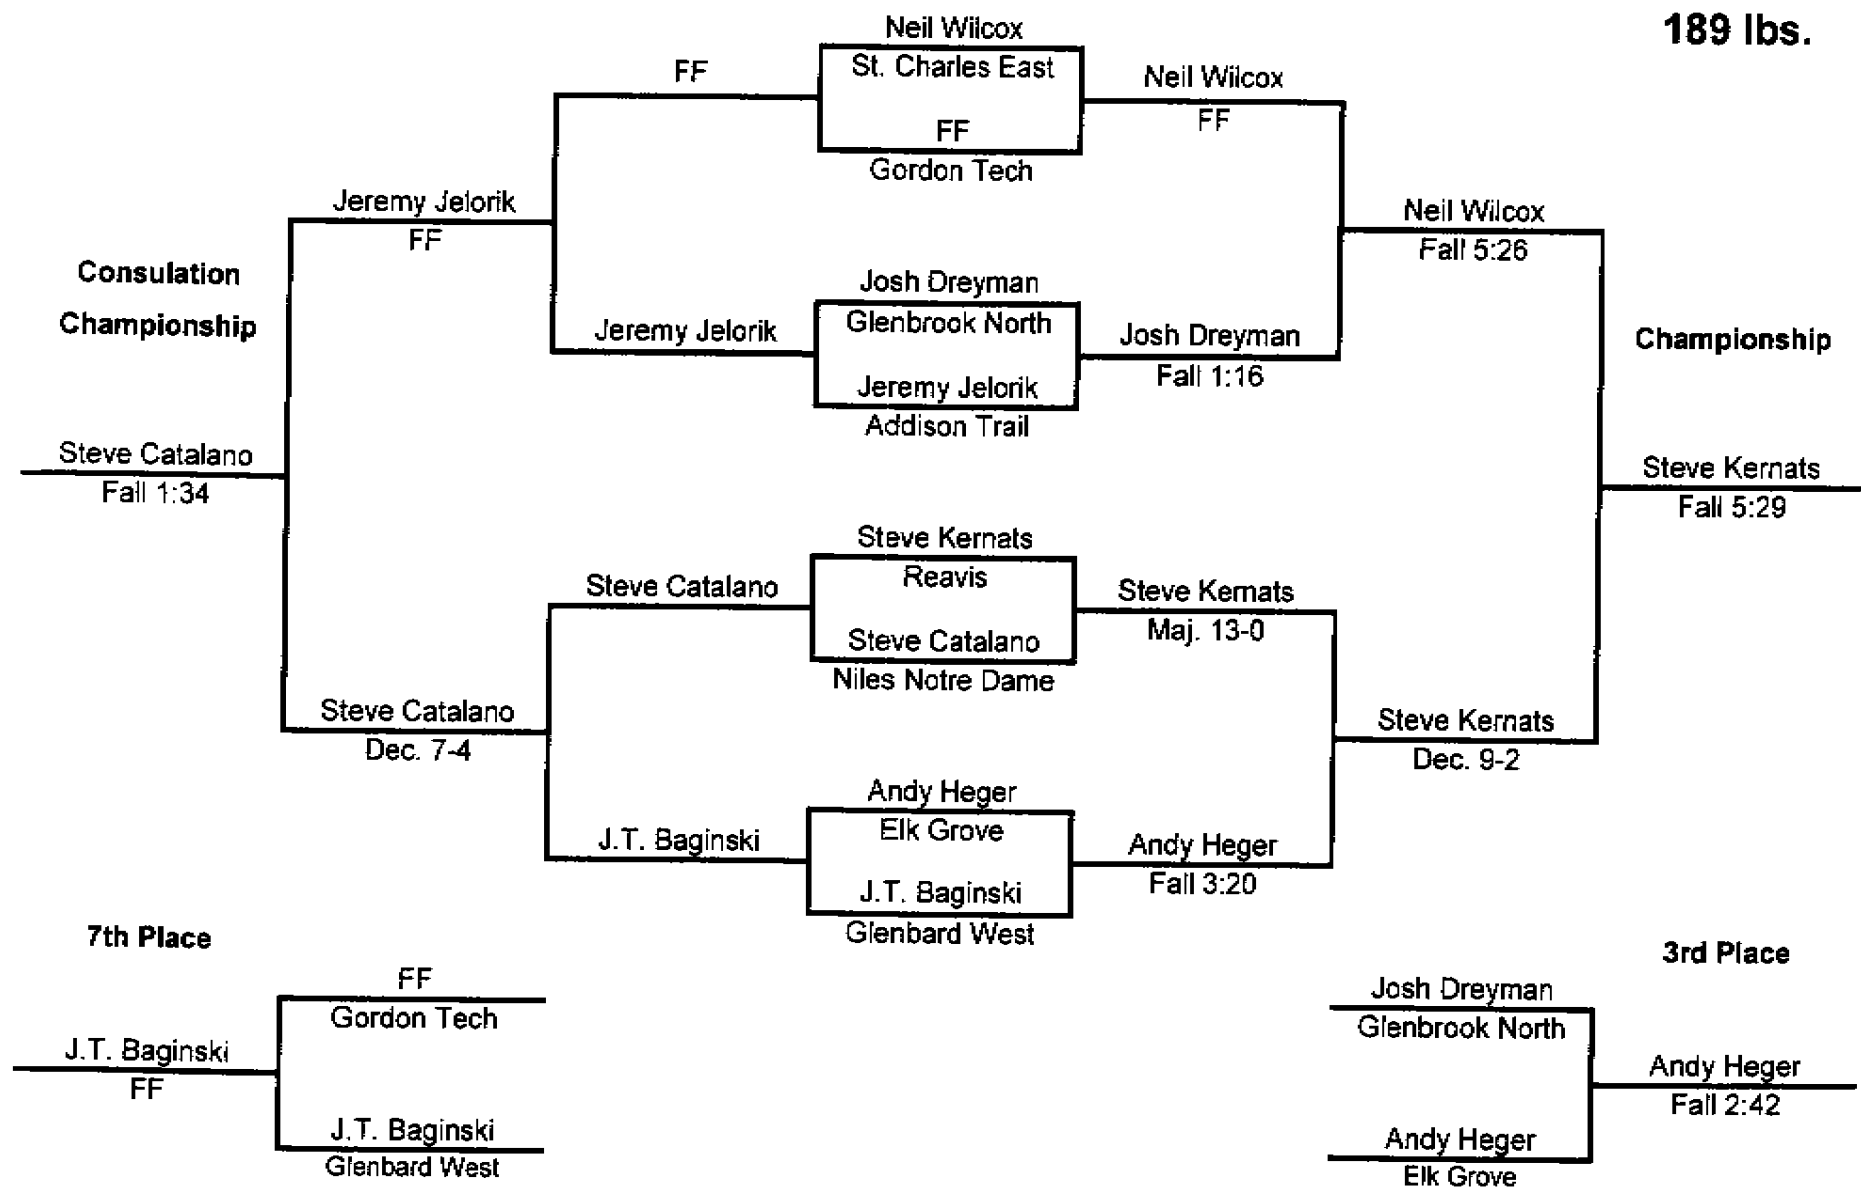

Glenbard West - Chris Chappell Invite January 7, 2006

189 lbs.