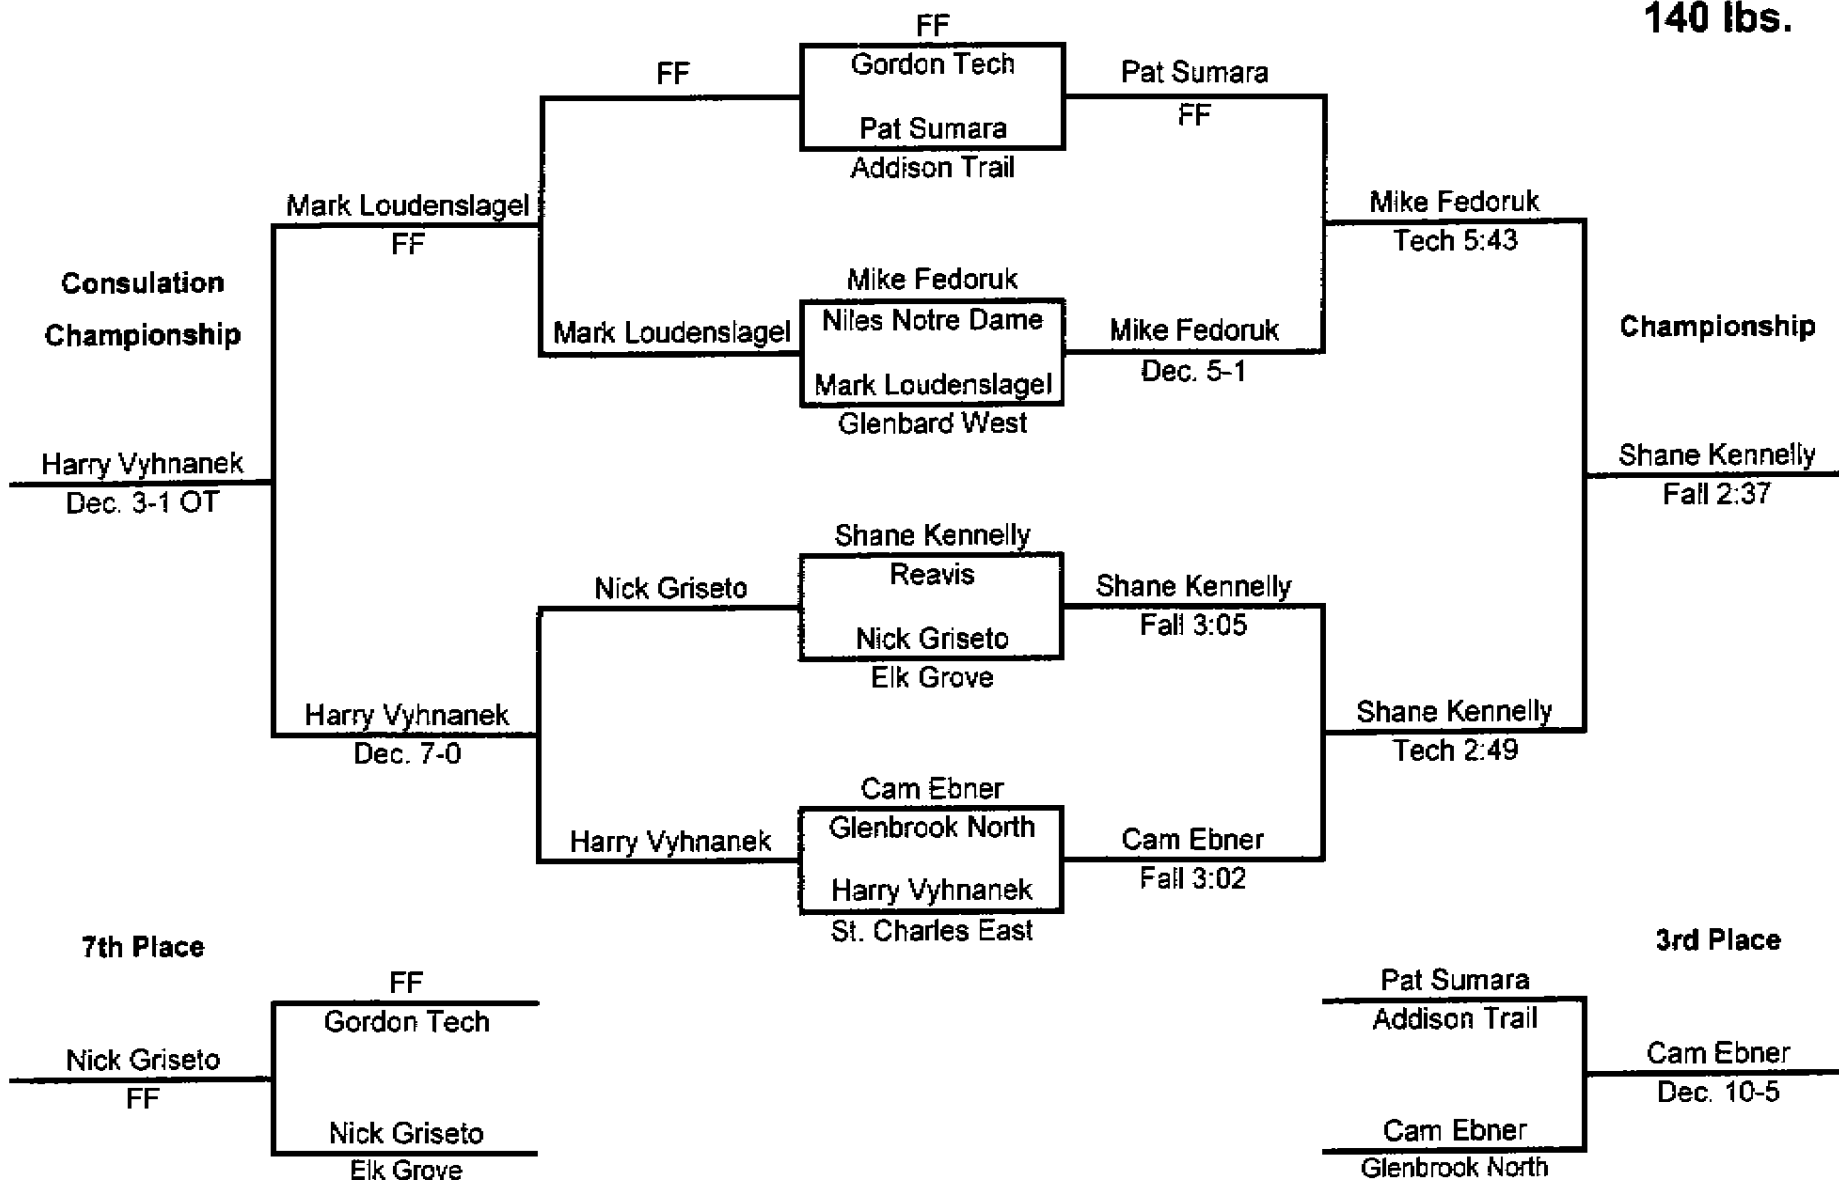

Glenbard West - Chris Chappell Invite January 7, 2006

140 lbs.