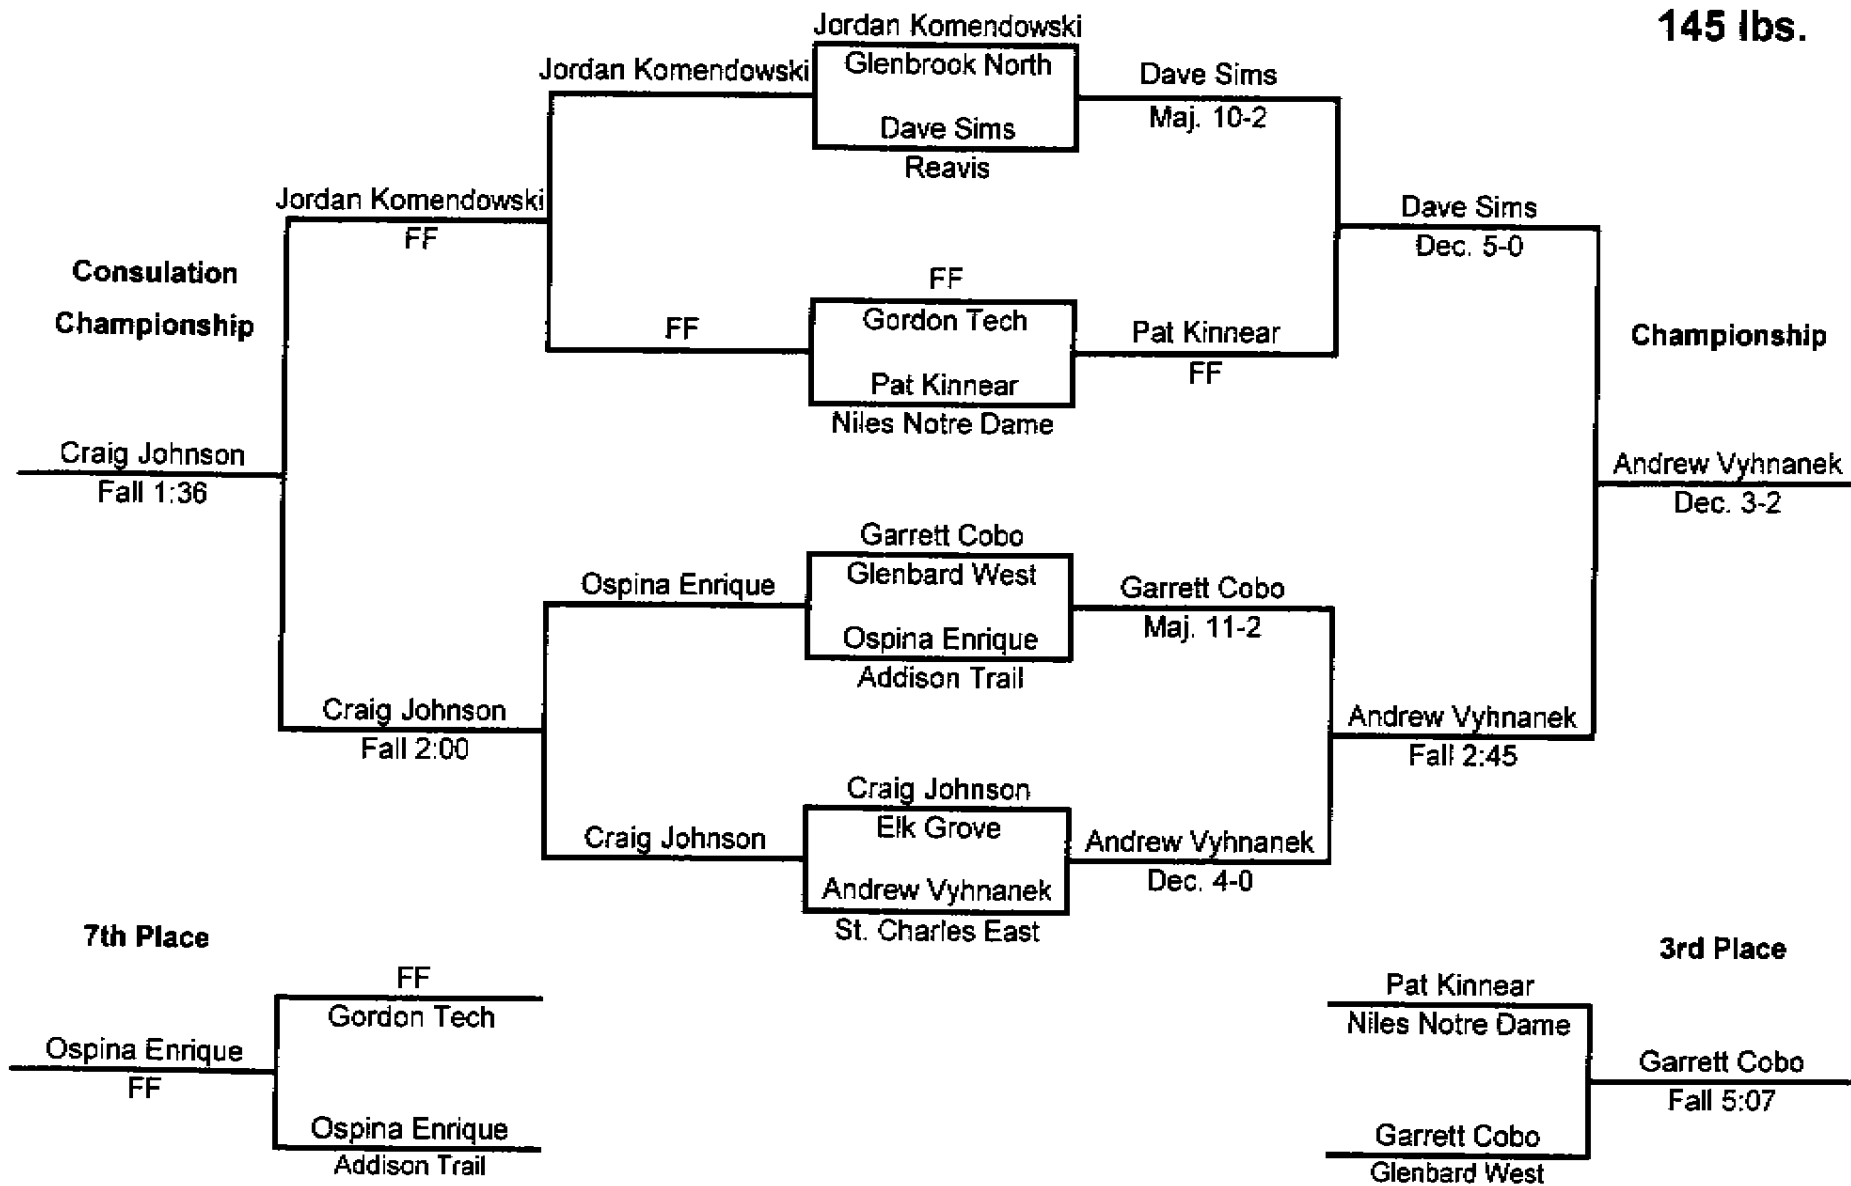

### Glenbard West - Chris Chappell Invite January 7, 2006

**140 lbs.**

### Glenbard West - Chris Chappell Invite January 7, 2006

**145 lbs.**