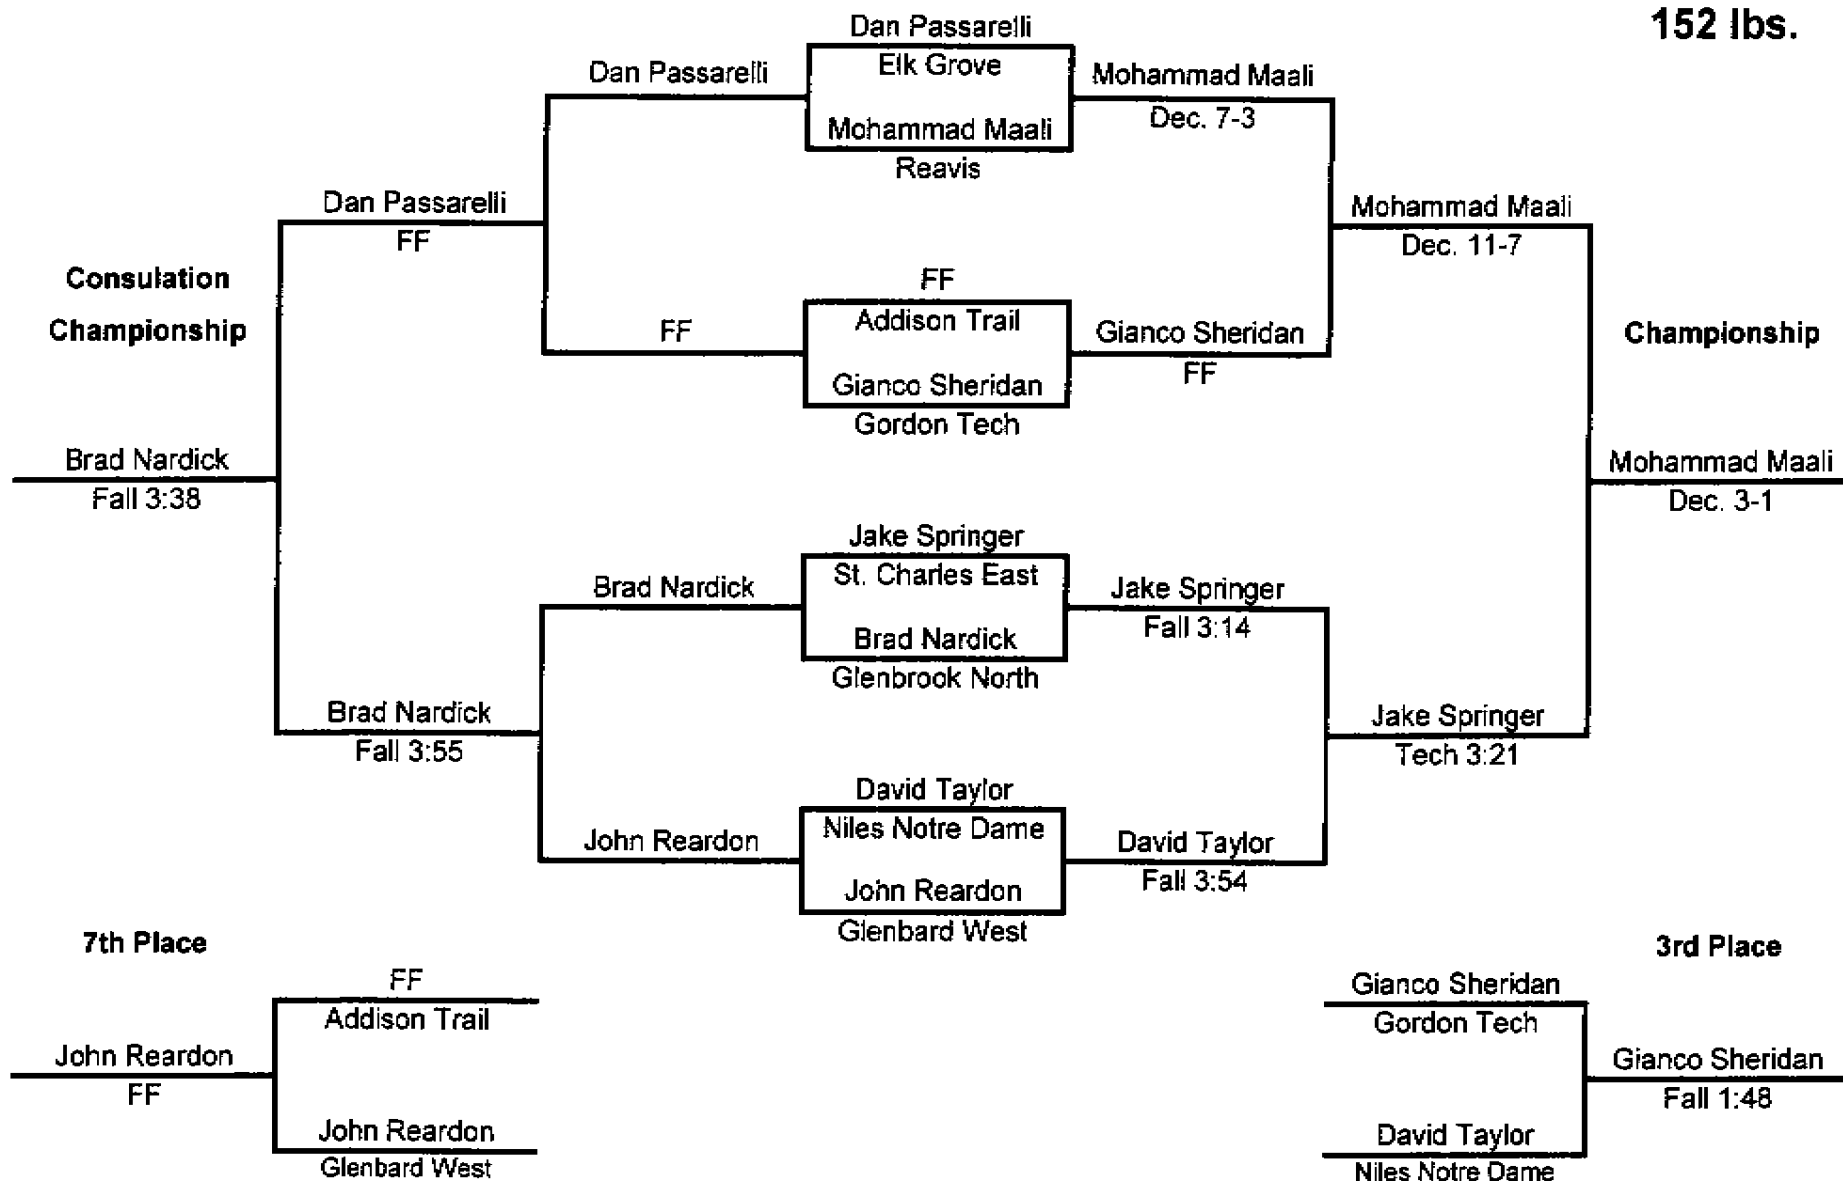

140 lbs.

Glenbard West - Chris Chappell Invite January 7, 2006

145 lbs.

Glenbard West - Chris Chappell Invite January 7, 2006

152 lbs.

Glenbard West - Chris Chappell Invite January 7, 2006

189 lbs.

Glenbard West - Chris Chappell Invite January 7, 2006