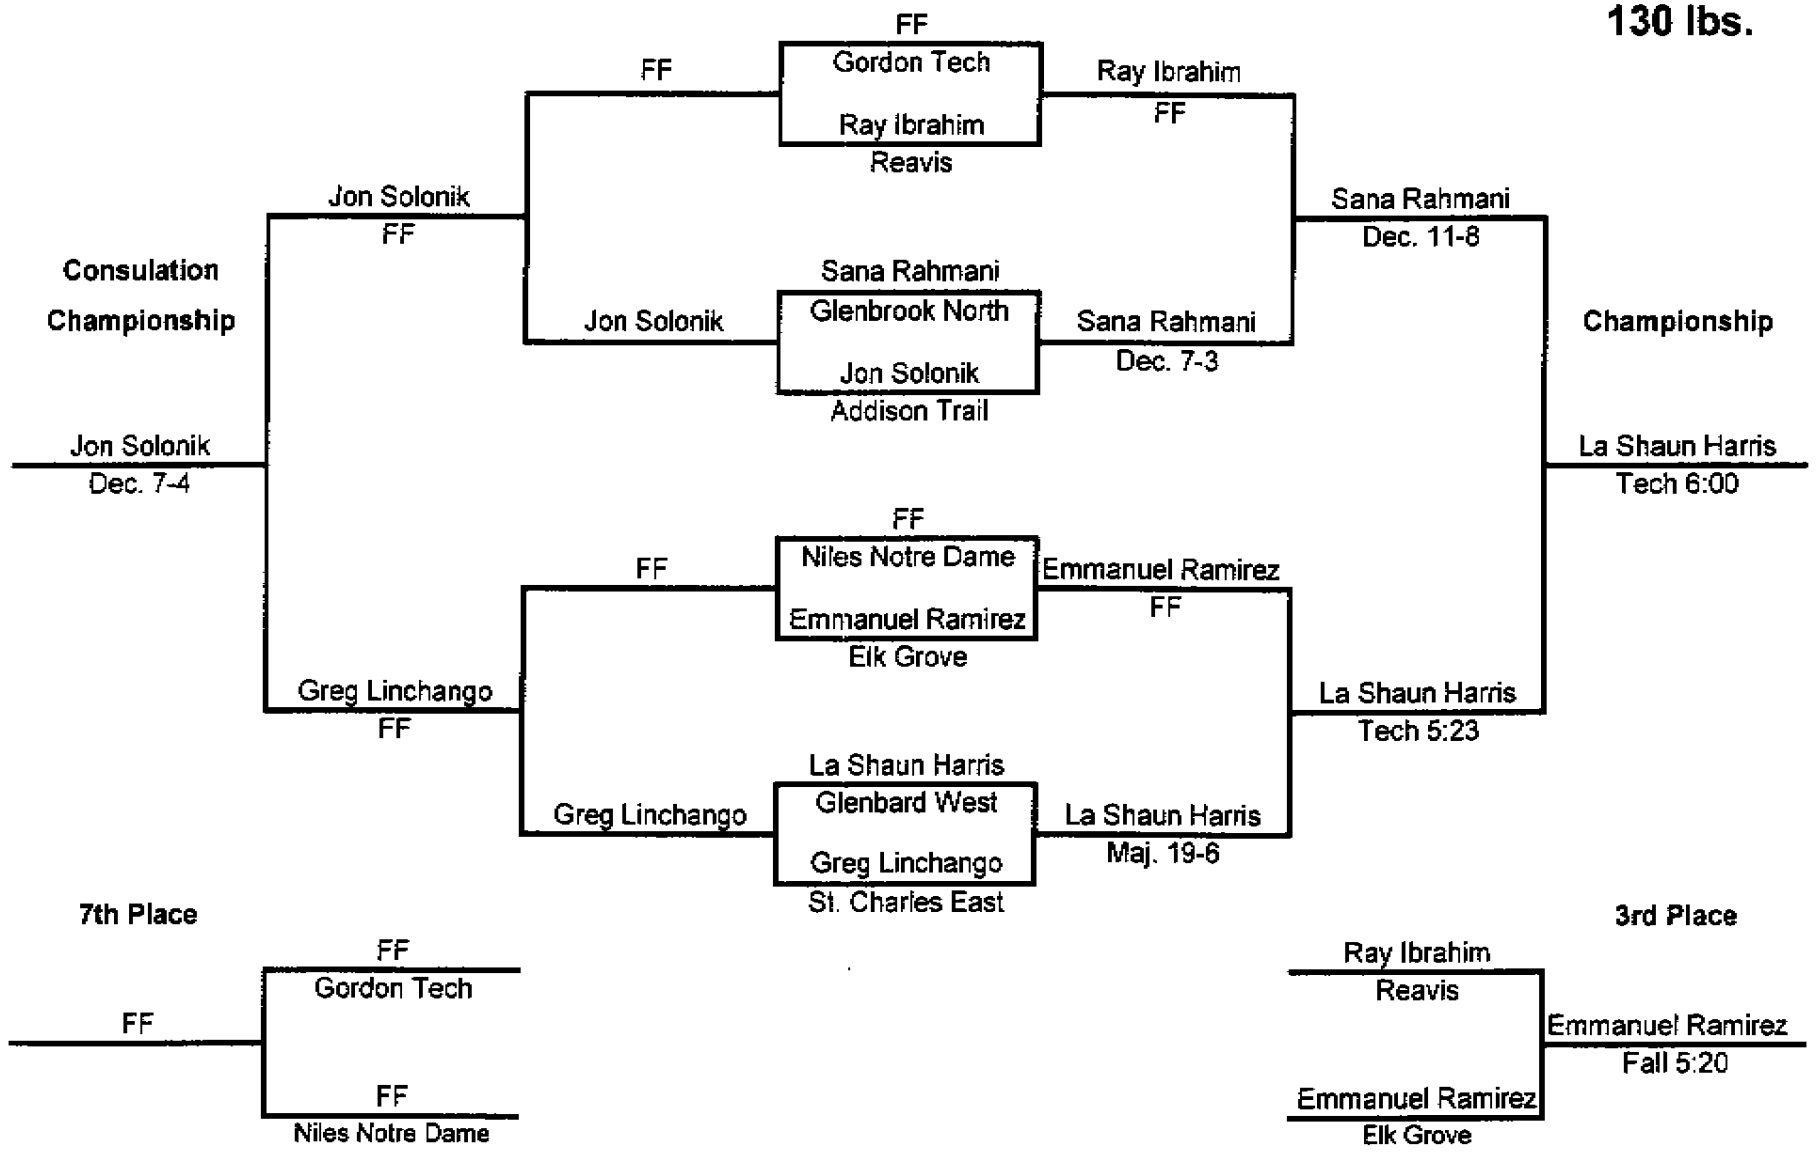

112 lbs.

Glenbard West - Chris Chappell Invite January 7, 2006

125 lbs.

Glenbard West - Chris Chappell Invite
January 7, 2006

130 lbs.

**Glenbard West - Chris Chappell Invite
January 7, 2006**

135 lbs.

Glenbard West - Chris Chappell Invite January 7, 2006