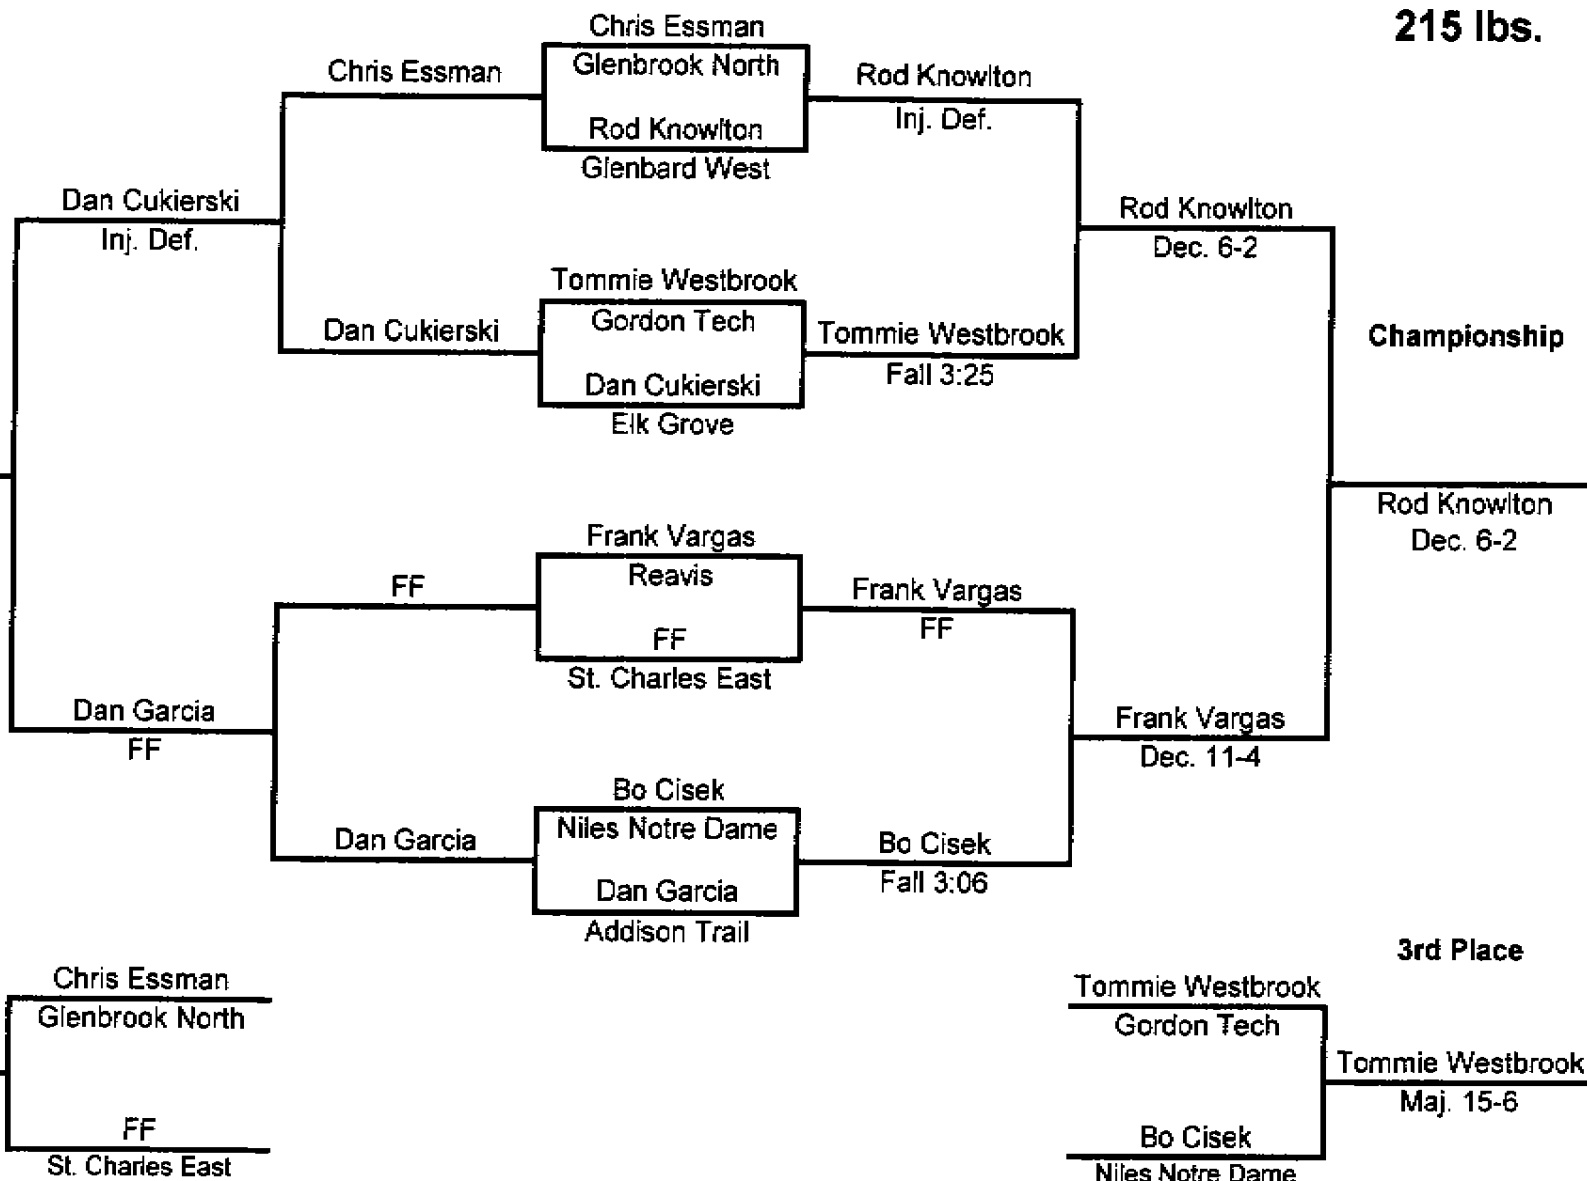

Glenbard West - Chris Chappell Invite January 7, 2006

215 lbs.

**Consulation
Championship**

Championship

Dan Cukierski
Fall 1:10

Rod Knowlton
Dec. 6-2

7th Place

3rd Place

Chris Essman
FF

Tommie Westbrook
Maj. 15-6