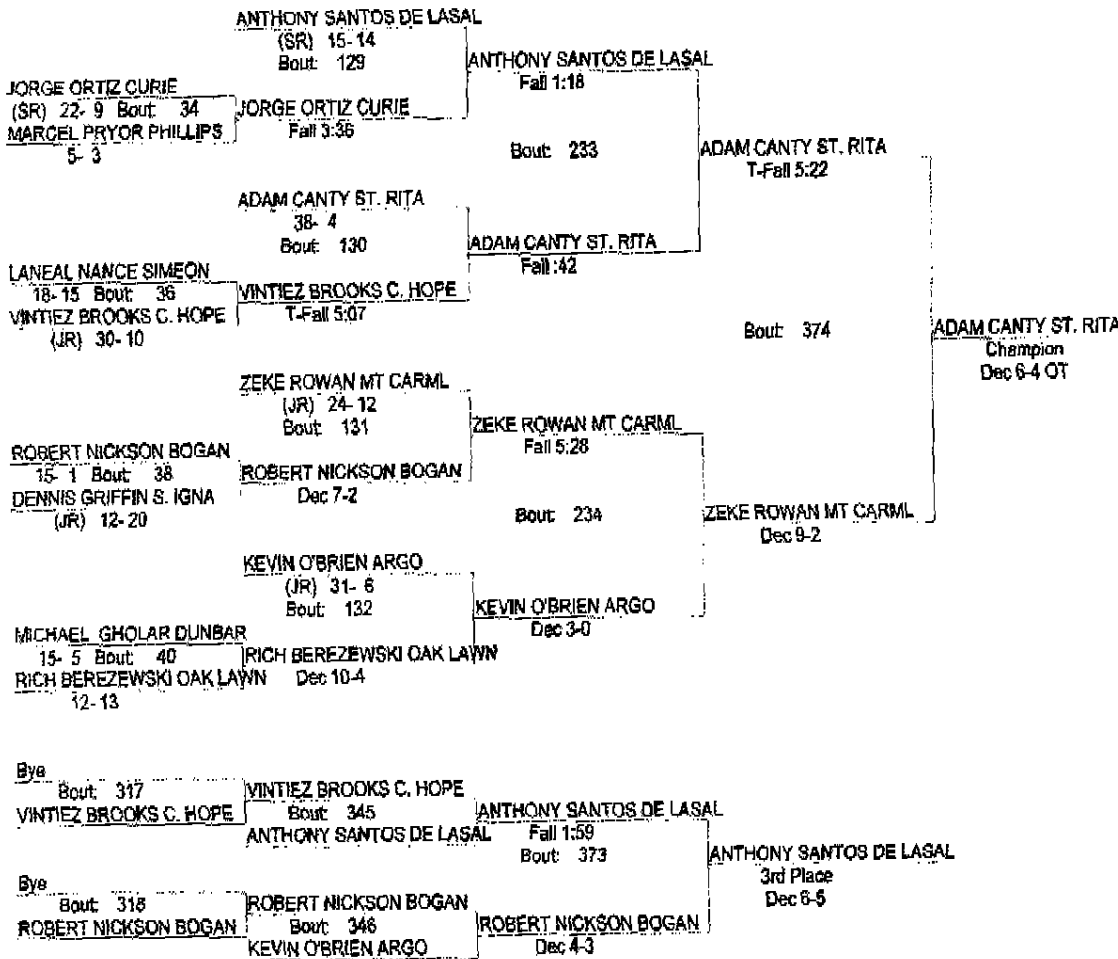

IHSA De LaSalle Sectional

FEBUARY 10, 11, 2006

130

1. Place Winners -
   1st ADAM CANTY ST. RITA 41- 4
   2nd ZEKE ROWAN MT CARMEL (JR) 25- 13
   3rd ANTHONY SANTOS DE LASAL(SR) 18- 15
   4th ROBERT NICKSON BOGAN 17- 3