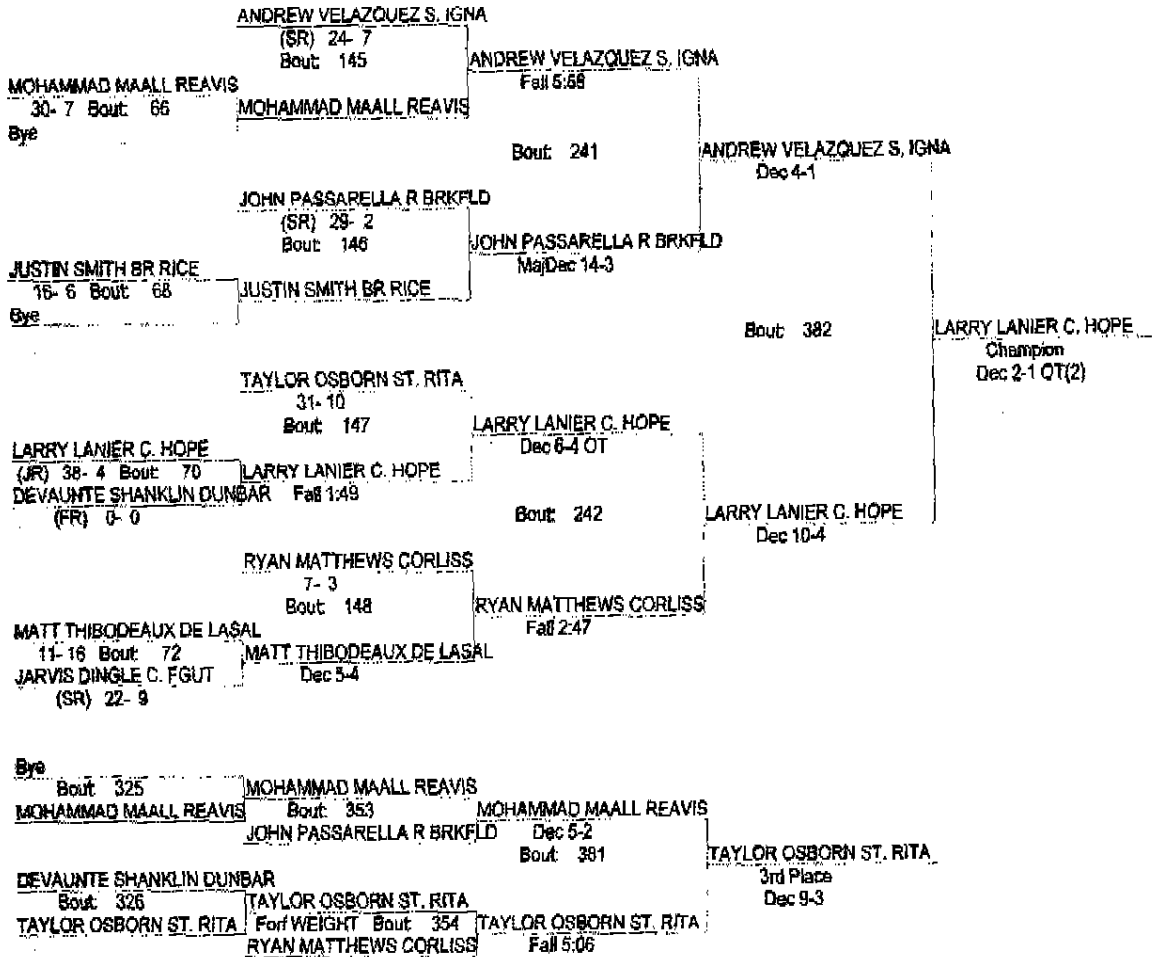

IHSA De LaSalle Sectional

FEBUARY 10, 11, 2006

152

- Place Winners -
- 1st LARRY LANIER C. HOPE (JR) 42- 4
- 2nd ANDREW VELAZQUEZ S. IGNA (SR) 26- 8
- 3rd TAYLOR OSBORN ST. RITA 34- 11
- 4th MOHAMMAD MAALL REAVIS 31- 9