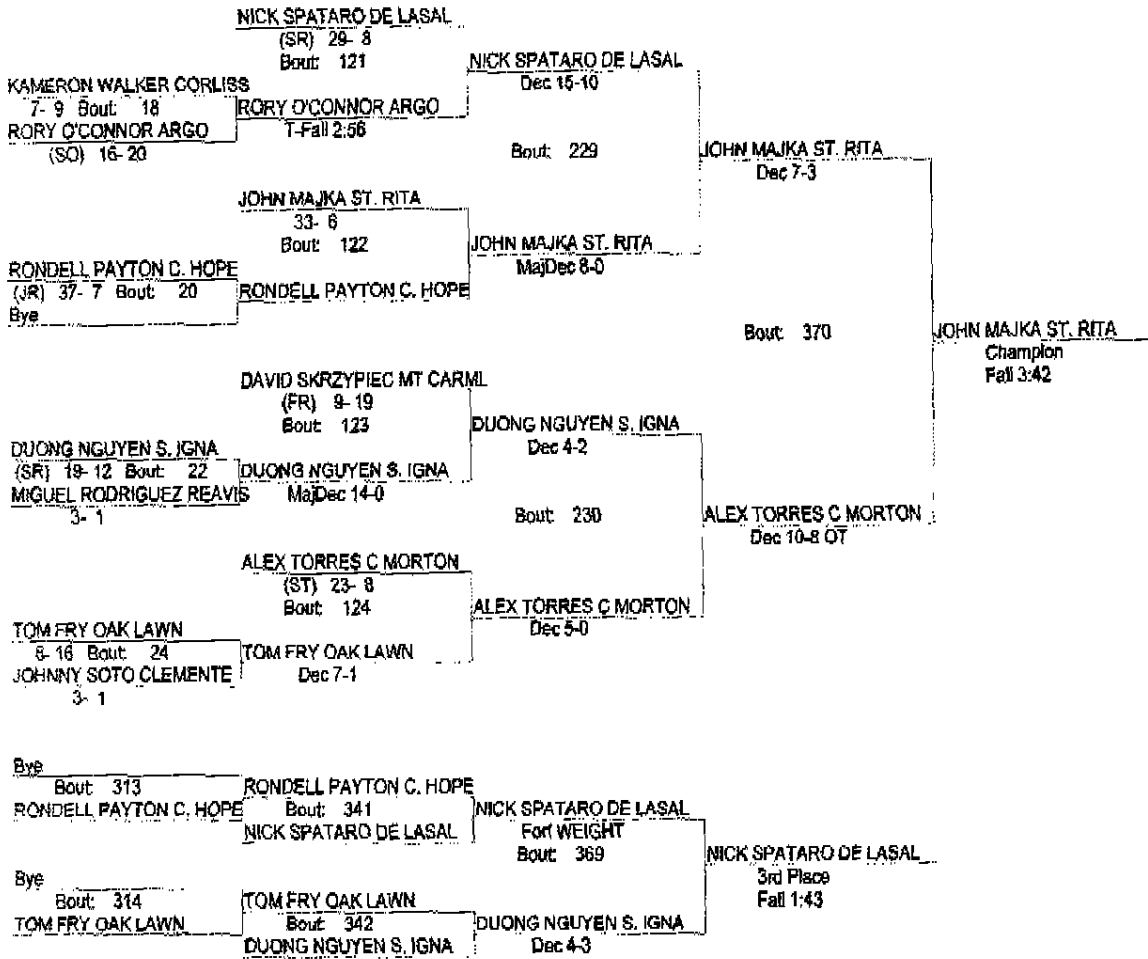

IHSA De LaSalle Sectional

FEBUARY 10, 11, 2006

119

- Place Winners -
1st JOHN MAJKA ST. RITA 36-6
2nd ALEX TORRES C MORTON (ST) 25-9
3rd NICK SPATARO DE LASAL (SR) 32-9
4th DUONG NGUYEN S. IGNA (SR) 22-14