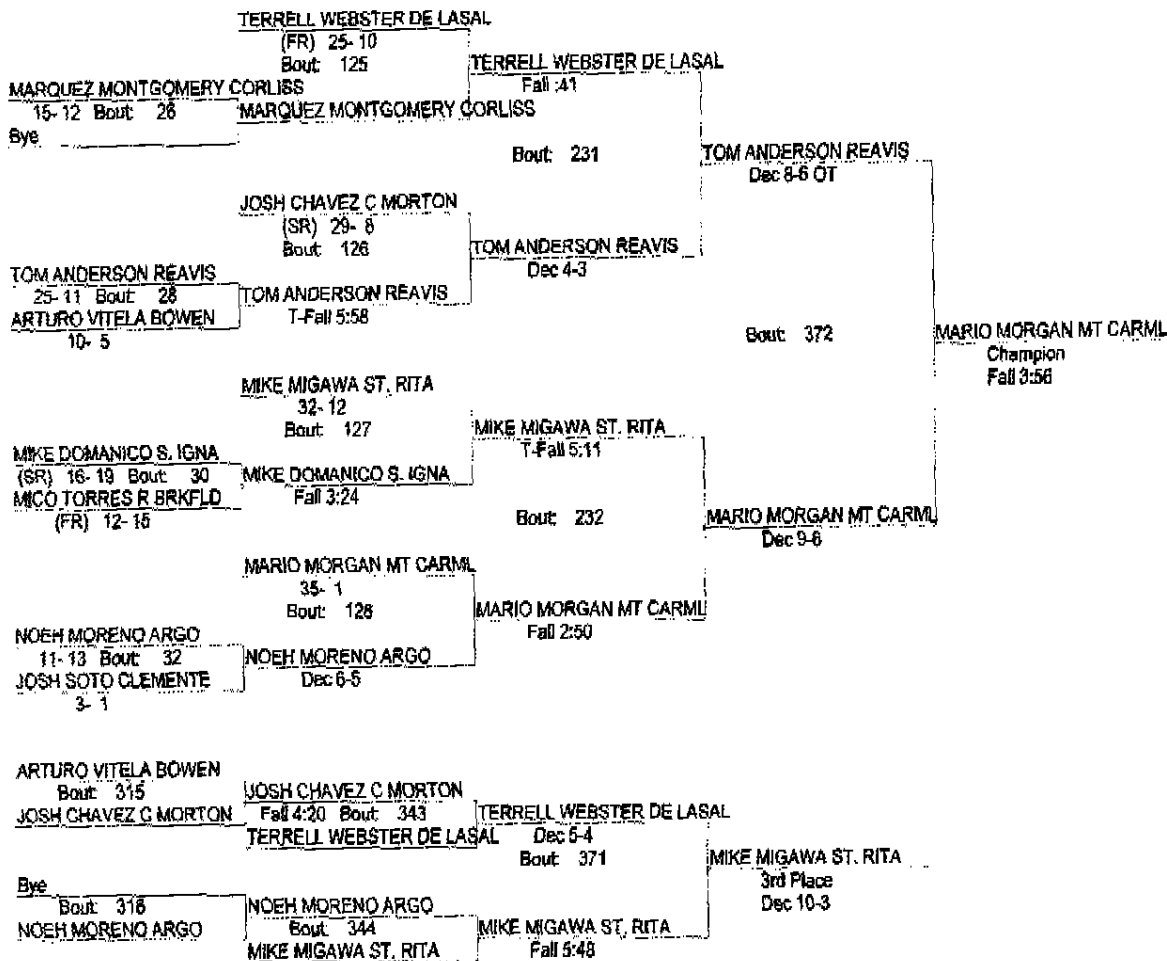

IHSA De LaSalle Sectional

FEBUARY 10, 11, 2006

125

1. Place Winners -
2. 1st MARIO MORGAN MT CARMEL 38- 1
   - 2nd TOM ANDERSON REAVIS 28- 12
   - 3rd MIKE MIGAWA ST. RITA 35- 13
   - 4th TERRELL WEBSTER DE LASAL 27- 12