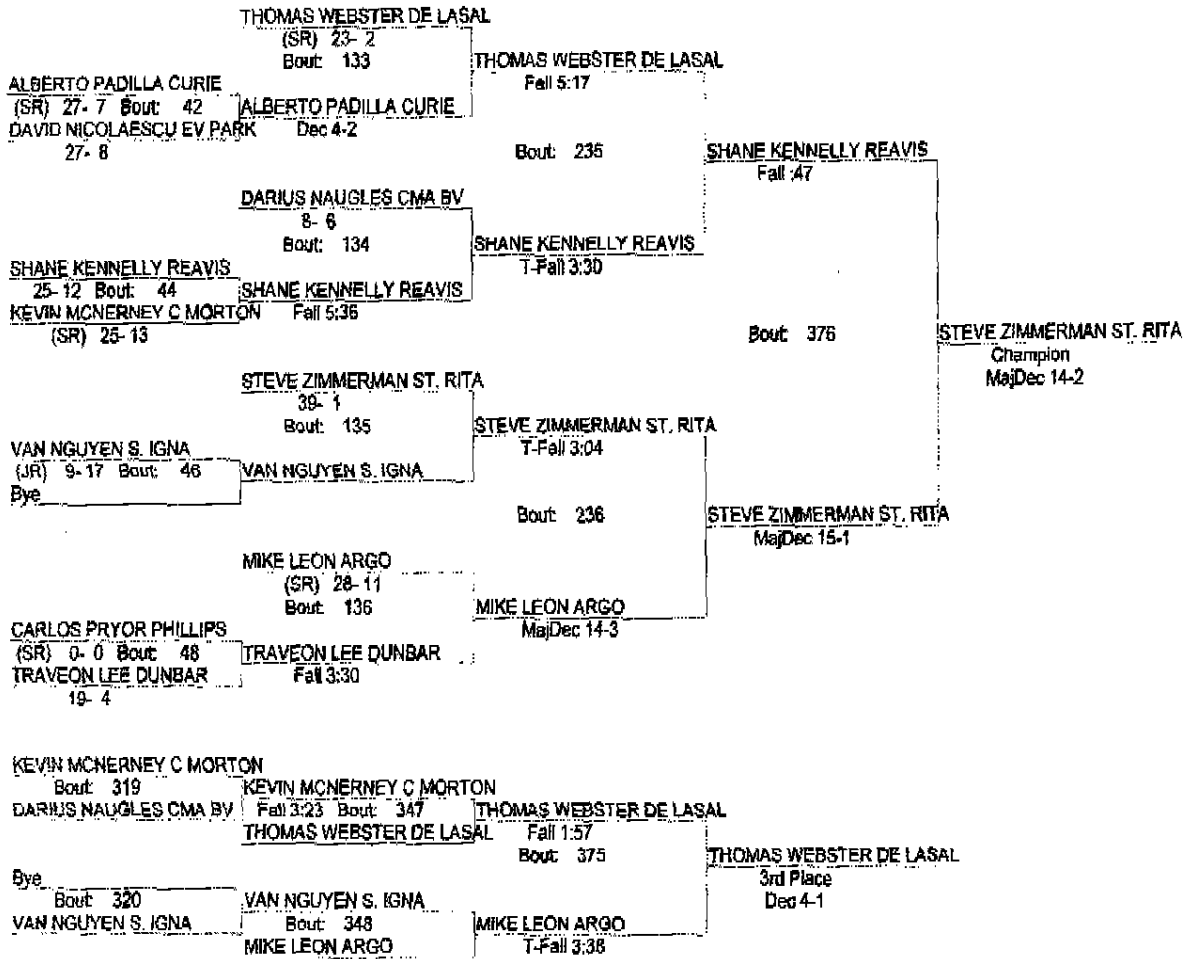

IHSA De LaSalle Sectional
FEBUARY 10, 11, 2006
135

1. Place Winners -
2. 1st STEVE ZIMMERMAN ST. RITA 42- 1
   - 2nd SHANE KENNELLY REAVIS 28- 13
   - 3rd THOMAS WEBSTER DE LASA(SR) 26- 3
   - 4th MIKE LEON ARGO (SR) 30- 13