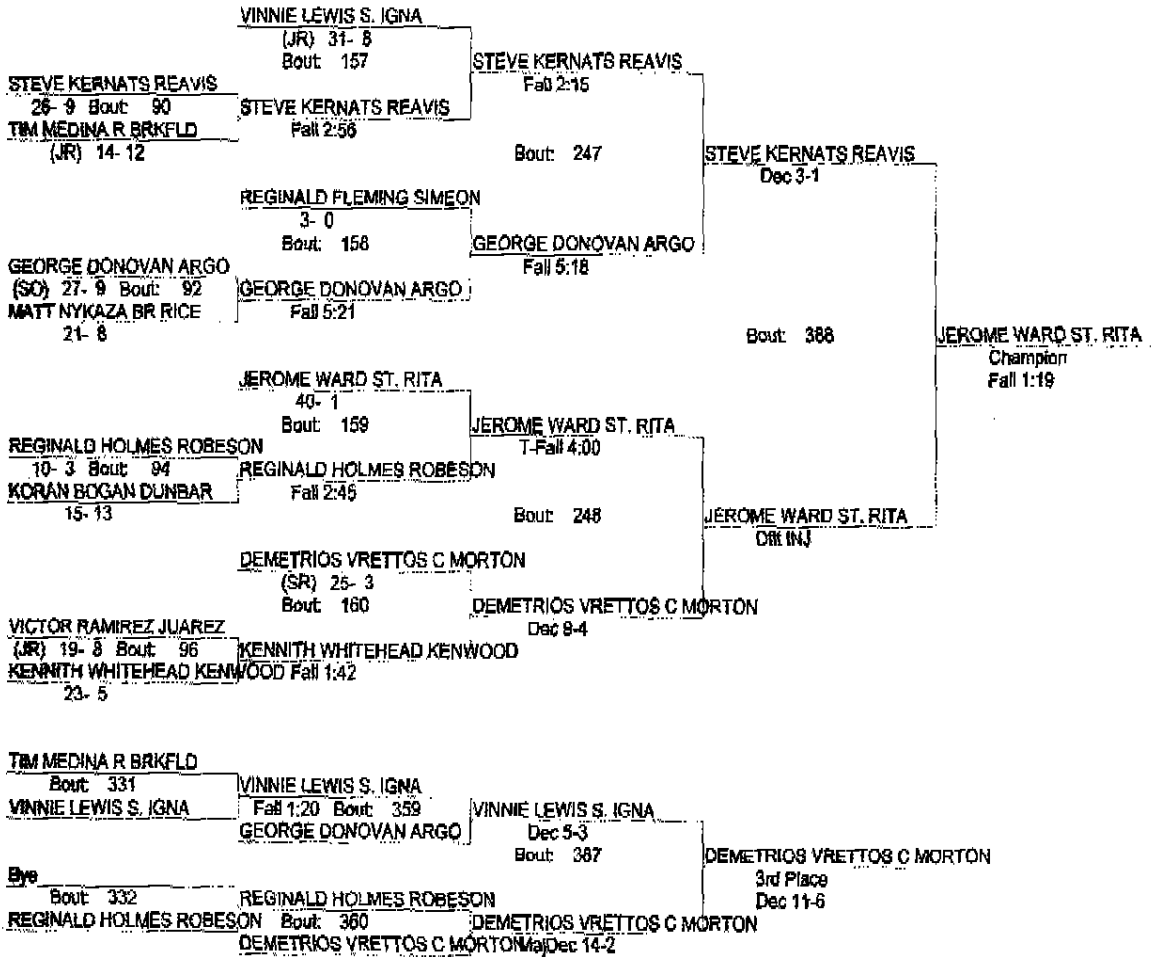

IHSA De LaSalle Sectional

FEBUARY 10, 11, 2006

189

1. Place Winners -
2. 1st JEROME WARD ST. RITA 43- 1
   - 2nd STEVE KERNATS REAVIS 29-10
   - 3rd DEMETRIOS VRETTOS C MORTON 28- 4
   - 4th VINNIE LEWIS S. IGNA (JR) 33-10