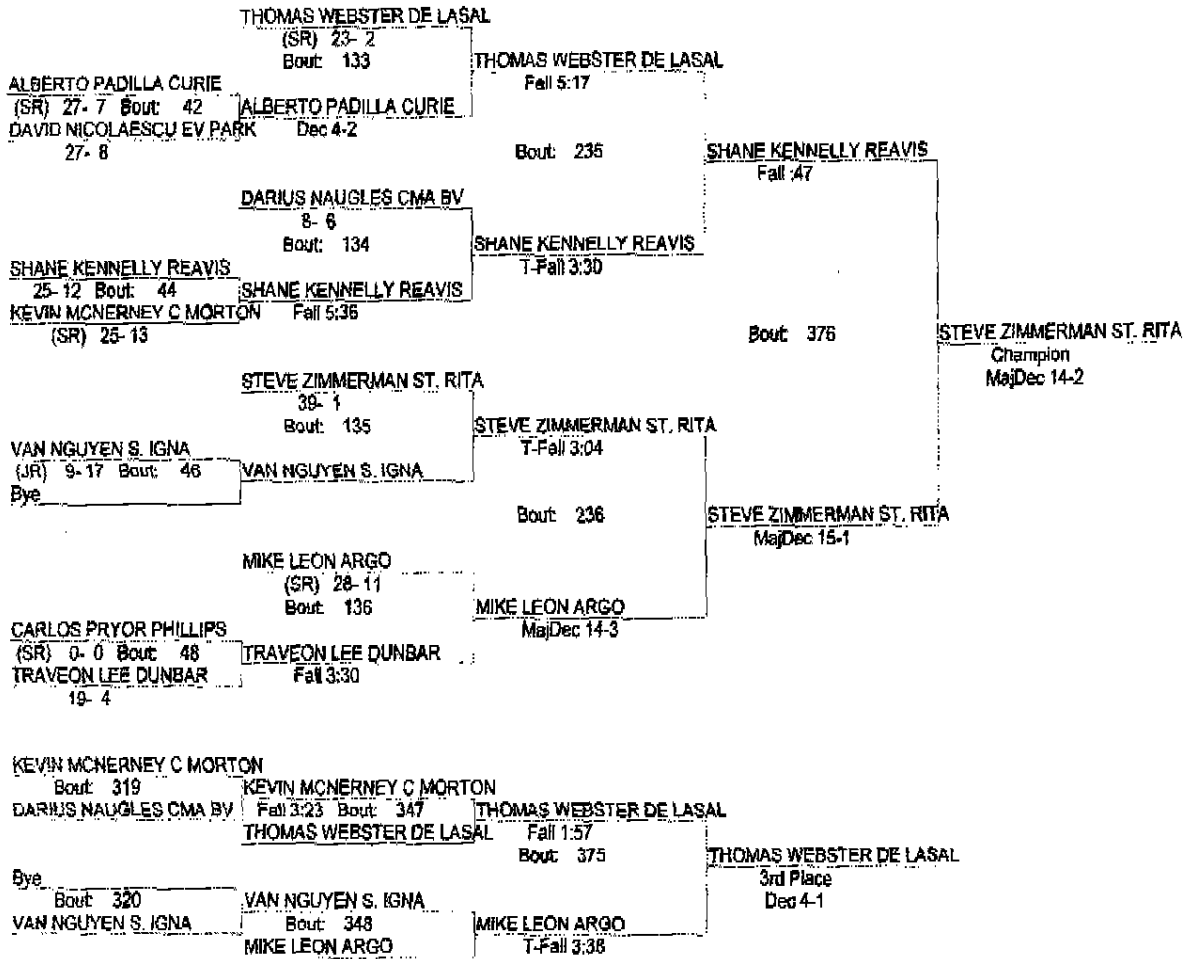

IHSA De LaSalle Sectional
FEBUARY 10, 11, 2006
135

1. Place Winners -
   1st STEVE ZIMMERMAN ST. RITA 42- 1
   2nd SHANE KENNELLY REAVIS 28- 13
   3rd THOMAS WEBSTER DE LASA(SR) 26- 3
   4th MIKE LEON ARGO (SR) 30- 13