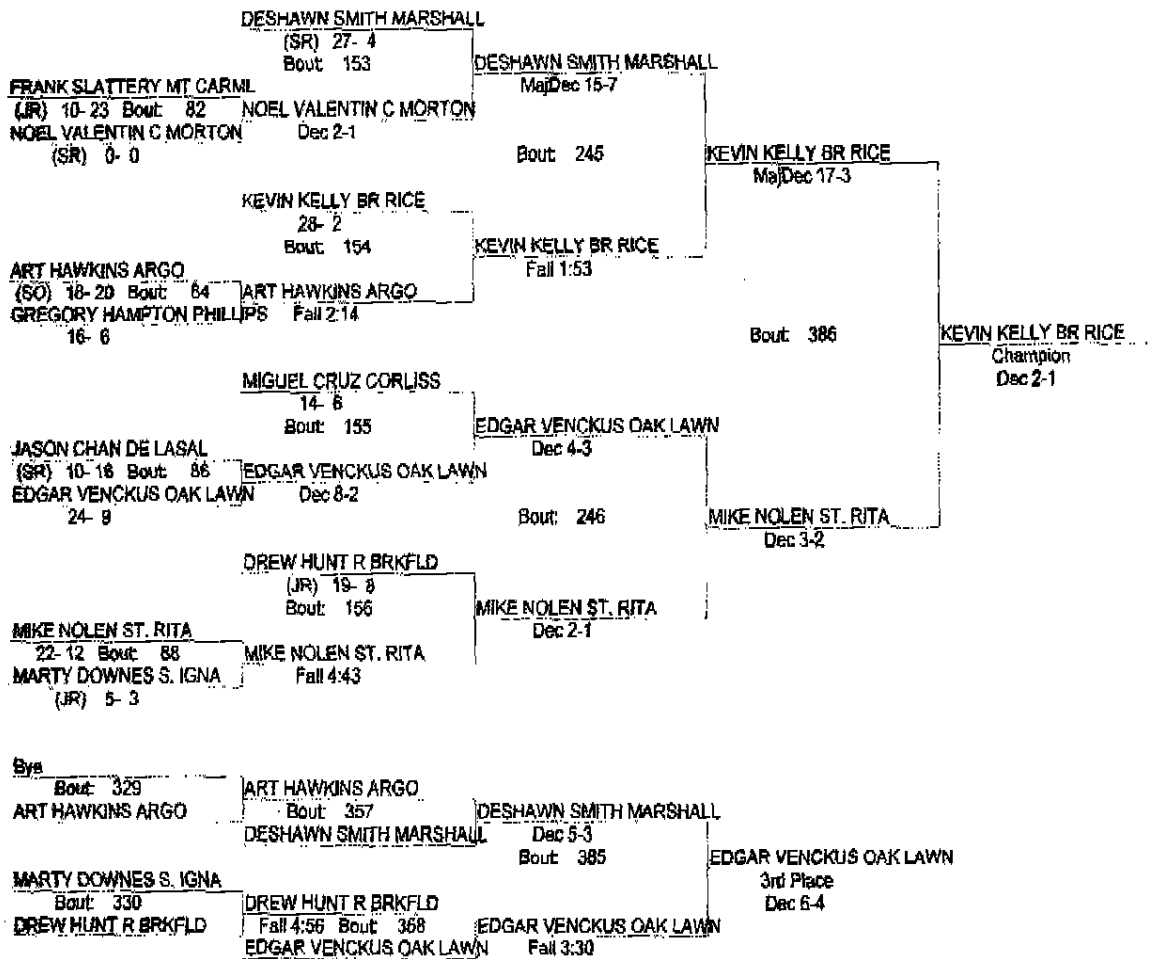

FEBRUARY 10, 11, 2006

171

- Place Winners -
- 1st KEVIN KELLY BR RICE 31- 2
 - 2nd MIKE NOLEN ST. RITA 25-13
 - 3rd EDGAR VENCKUS OAK LAWN 28-10
 - 4th DESHAWN SMITH MARSHALL(SR) 29- 6

IHSA De LaSalle Sectional