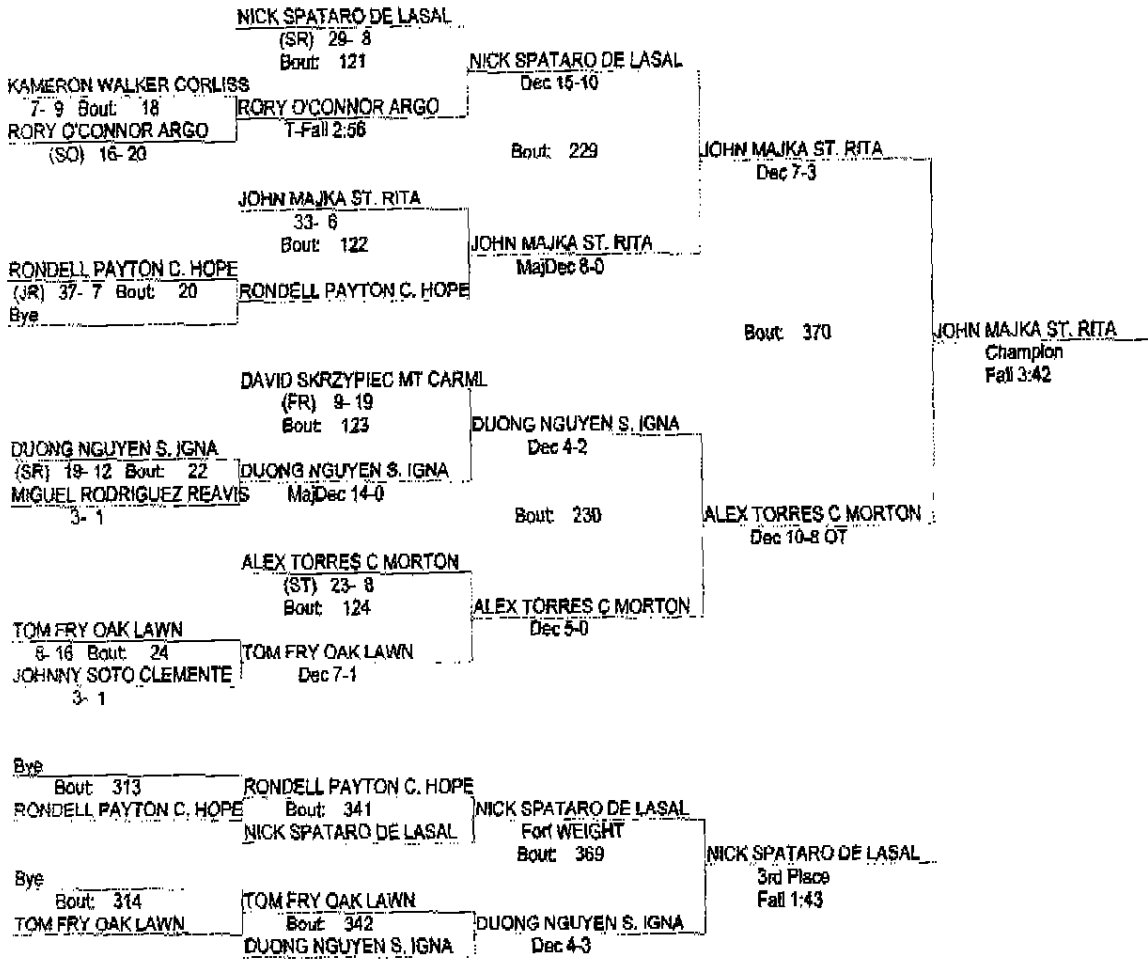

IHSA De LaSalle Sectional

FEBUARY 10, 11, 2006

119

1. Place Winners -
2. 1st JOHN MAJKA ST. RITA 36- 6
   - 2nd ALEX TORRES C MORTON (ST) 25- 9
   - 3rd NICK SPATARO DE LASAL (SR) 32- 9
   - 4th DUONG NGUYEN S. IGNA (SR) 22- 14