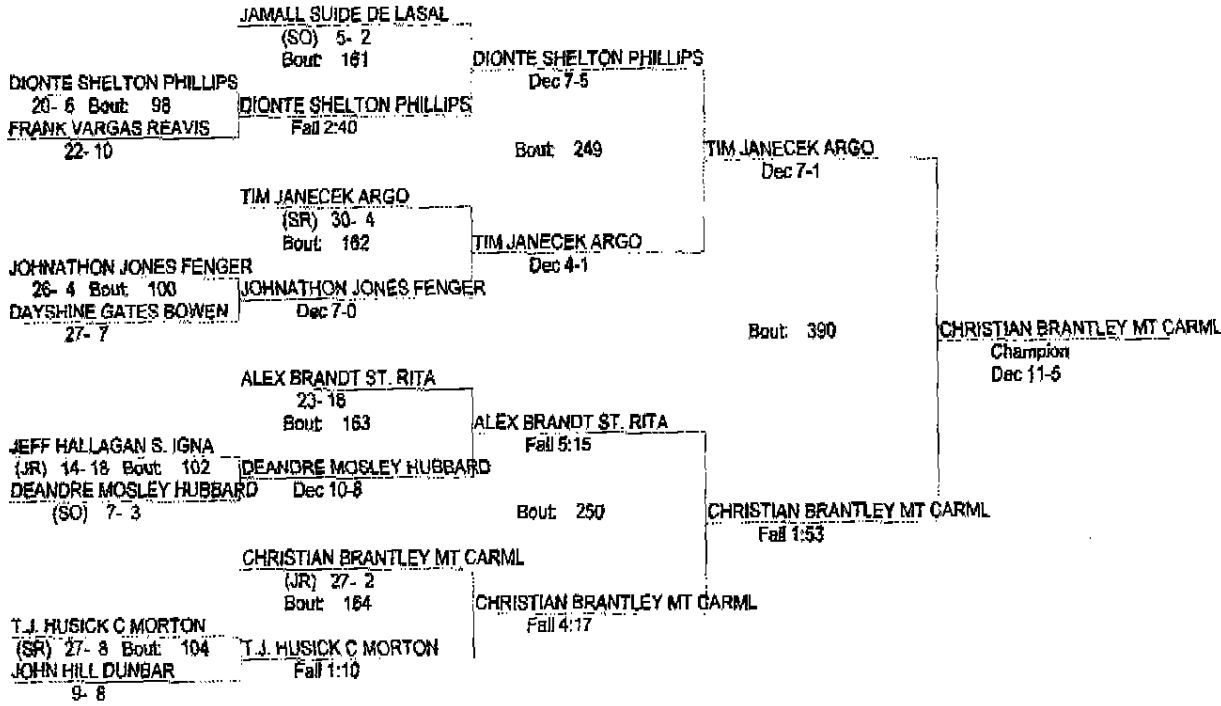

IHSA De LaSalle Sectional
FEBRUARY 10, 11, 2006
215

- Place Winners -
- 1st CHRISTIAN BRANTLEY MT CARMEL 30- 2
- 2nd TIM JANECEK ARGO (SR) 32- 5
- 3rd ALEX BRANDT ST. RITA 26- 17
- 4th JOHNATHON JONES FENGER 28- 6