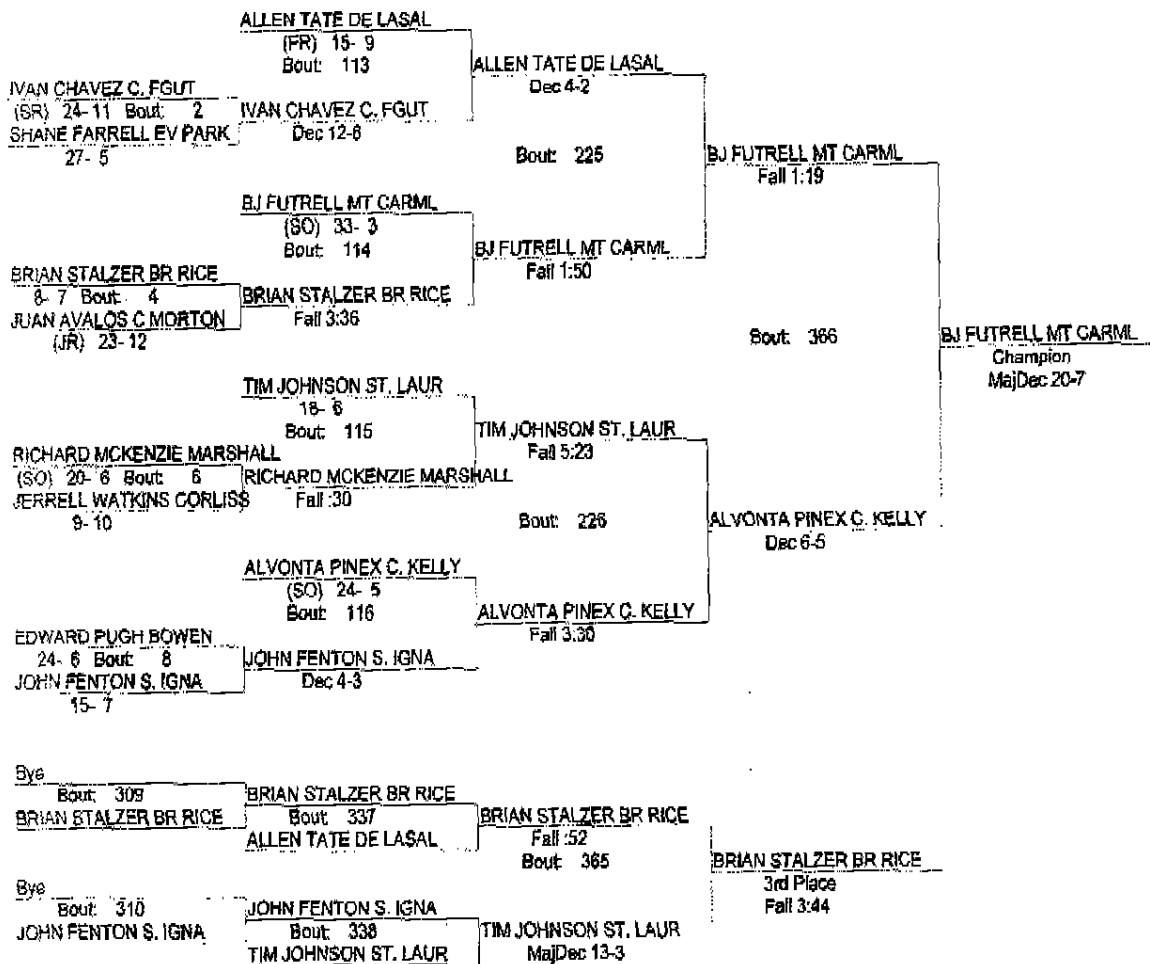

IHSA De LaSalle Sectional

FEBUARY 10, 11, 2006

103

- Place Winners -
- 1st BJ FUTRELL MT CARMEL (SO) 36- 3
- 2nd ALVONTA PINEX C. KELLY (SO) 26- 8
- 3rd BRIAN STALZER BR RICE 11- 8
- 4th TIM JOHNSON ST. LAUR 20- 8