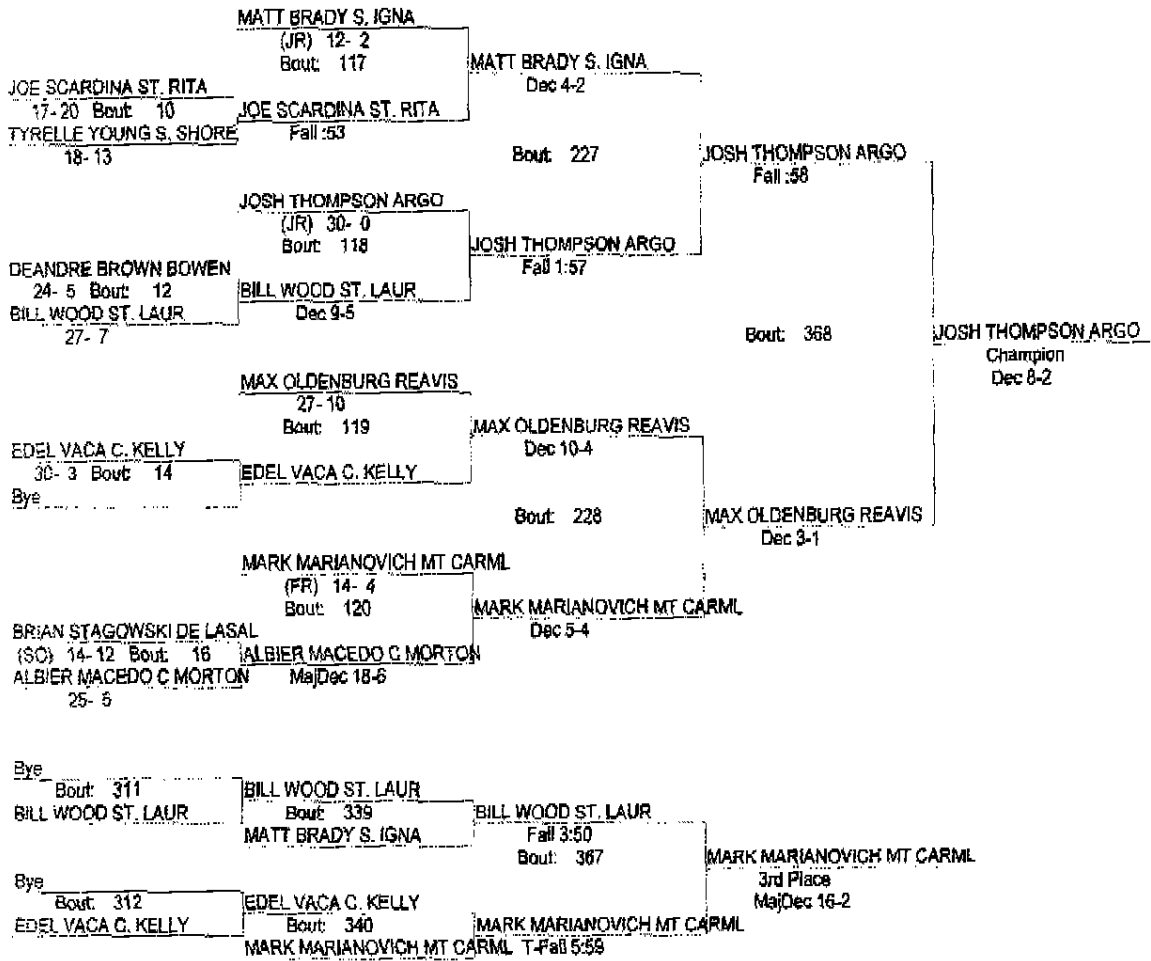

IHSA De LaSalle Sectional

FEBRUARY 10, 11, 2006

112

- Place Winners -
- 1st JOSH THOMPSON ARGO (JR) 33- 0
 - 2nd MAX OLDENBURG REAVIS 29- 11
 - 3rd MARK MARIANOVICH MT CARMEL 17- 5
 - 4th BILL WOOD ST. LAUR 29- 9

IHSA De LaSalle Sectional

FEBUARY 10, 11, 2006

119

- Place Winners -
- 1st JOHN MAJKA ST. RITA 36- 6
 - 2nd ALEX TORRES C MORTON (ST) 25- 9
 - 3rd NICK SPATARO DE LASAL (SR) 32- 9
 - 4th DUONG NGUYEN S. IGNA (SR) 22- 14