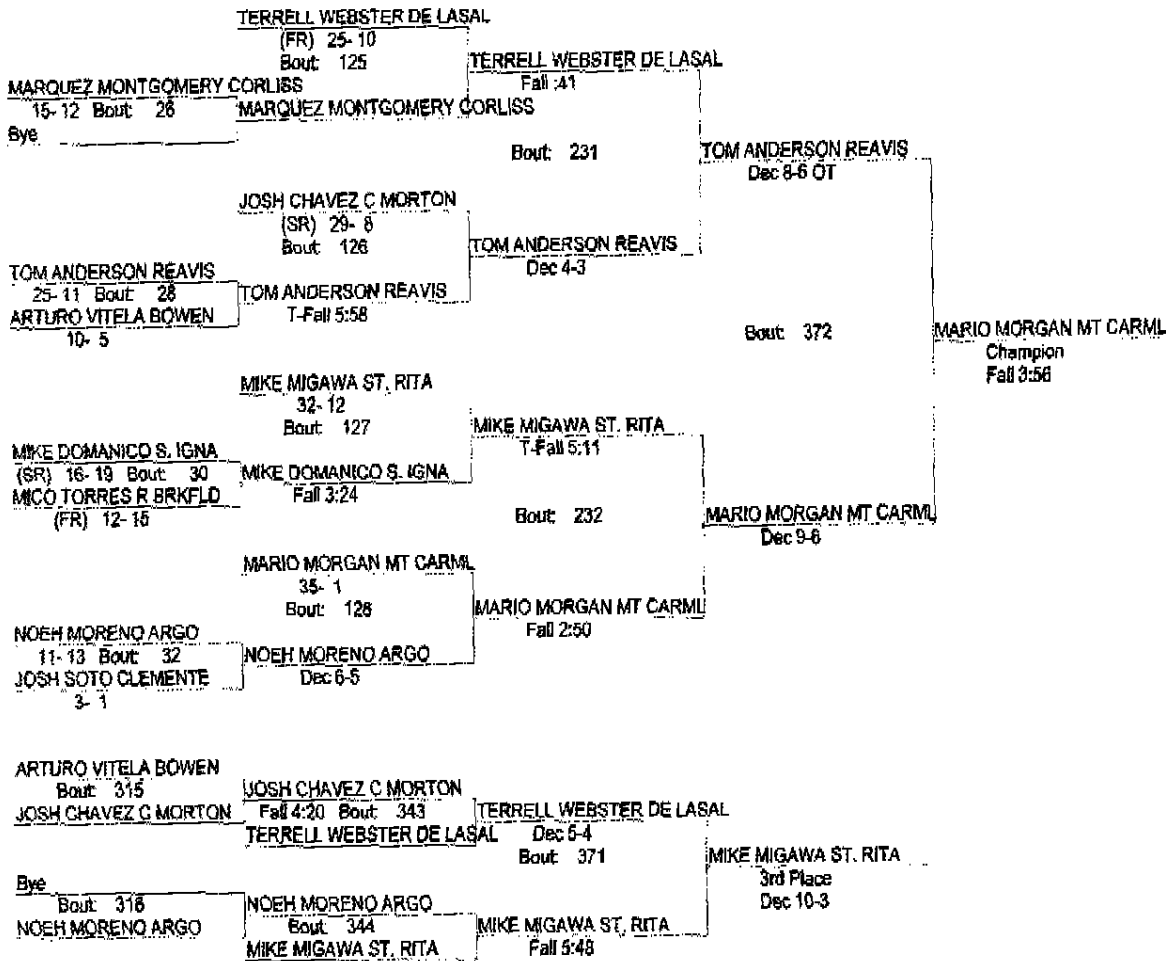

IHSA De LaSalle Sectional

FEBUARY 10, 11, 2006

125

1. Place Winners -
2. 1st MARIO MORGAN MT CARMEL 38- 1
   - 2nd TOM ANDERSON REAVIS 28- 12
   - 3rd MIKE MIGAWA ST. RITA 35- 13
   - 4th TERRELL WEBSTER DE LASAL 27- 12