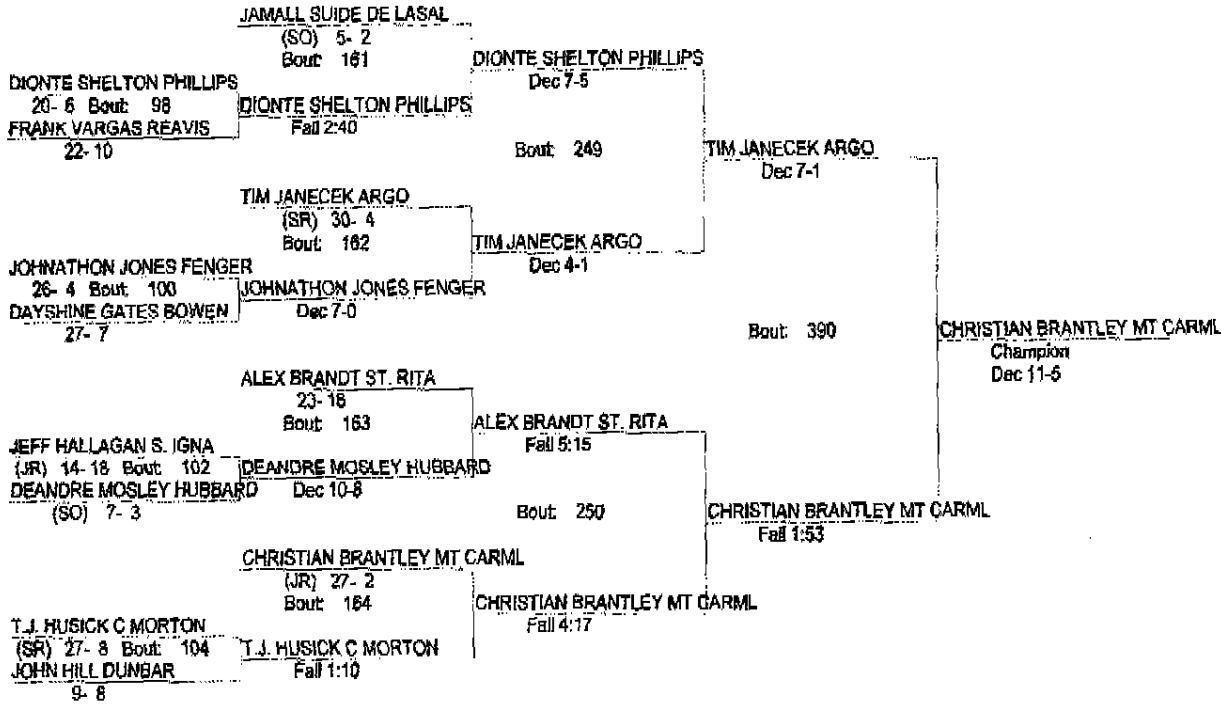

IHSA De LaSalle Sectional
FEBRUARY 10, 11, 2006
215

1. Place Winners -
   1st **CHRISTIAN BRANTLEY MT CARMEL** 30- 2
   2nd **TIM JANECEK ARGO** (SR) 32- 5
   3rd **ALEX BRANDT ST. RITA** 26- 17
   4th **JOHNATHON JONES FENGER** 28- 6