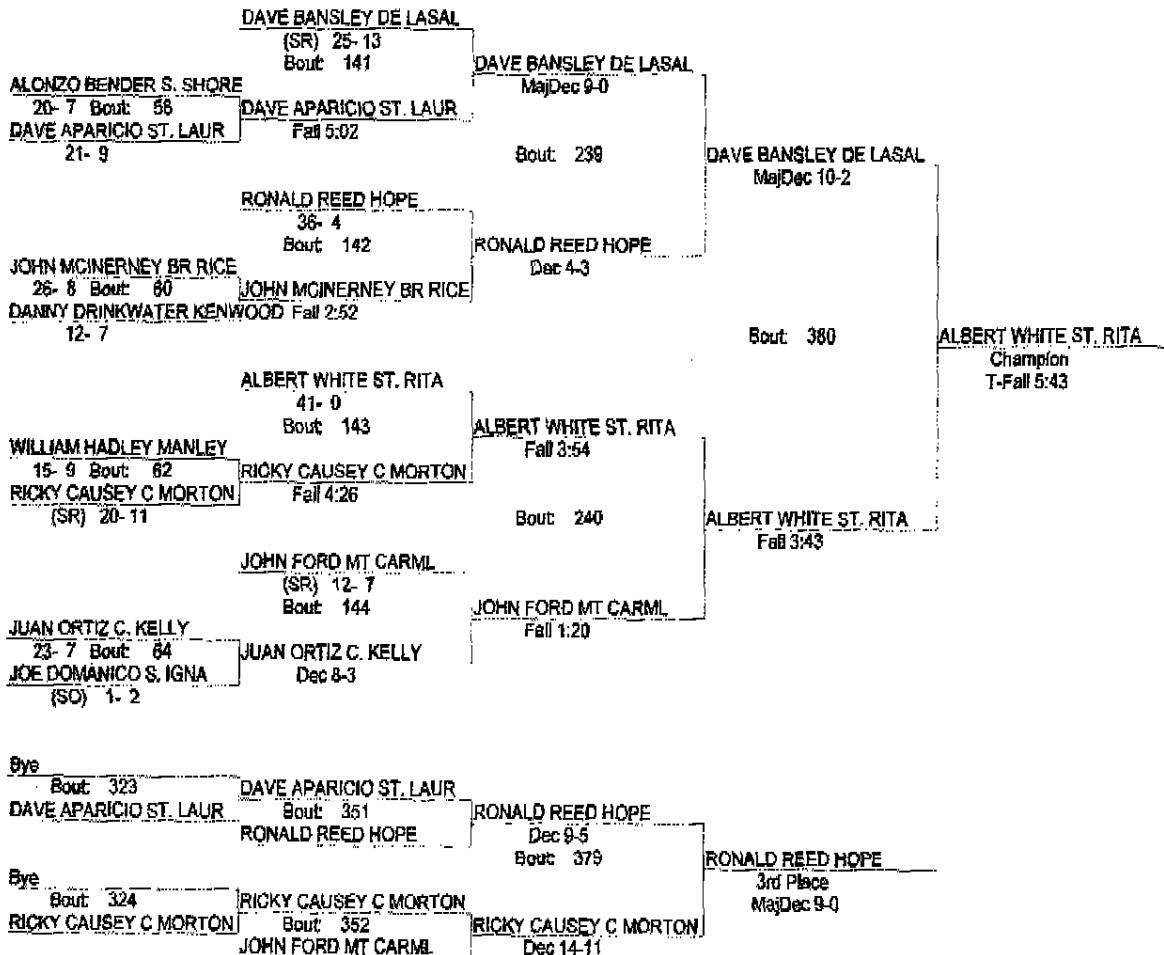

IHSA De LaSalle Sectional

FEBUARY 10, 11, 2006

145

1. Place Winners -
2. 1st ALBERT WHITE ST. RITA 44- 0
   - 2nd DAVE BANSLEY DE LASAL (SR) 27- 14
   - 3rd RONALD REED HOPE 39- 5
   - 4th RICKY CAUSEY C MORTON (SR) 22- 13