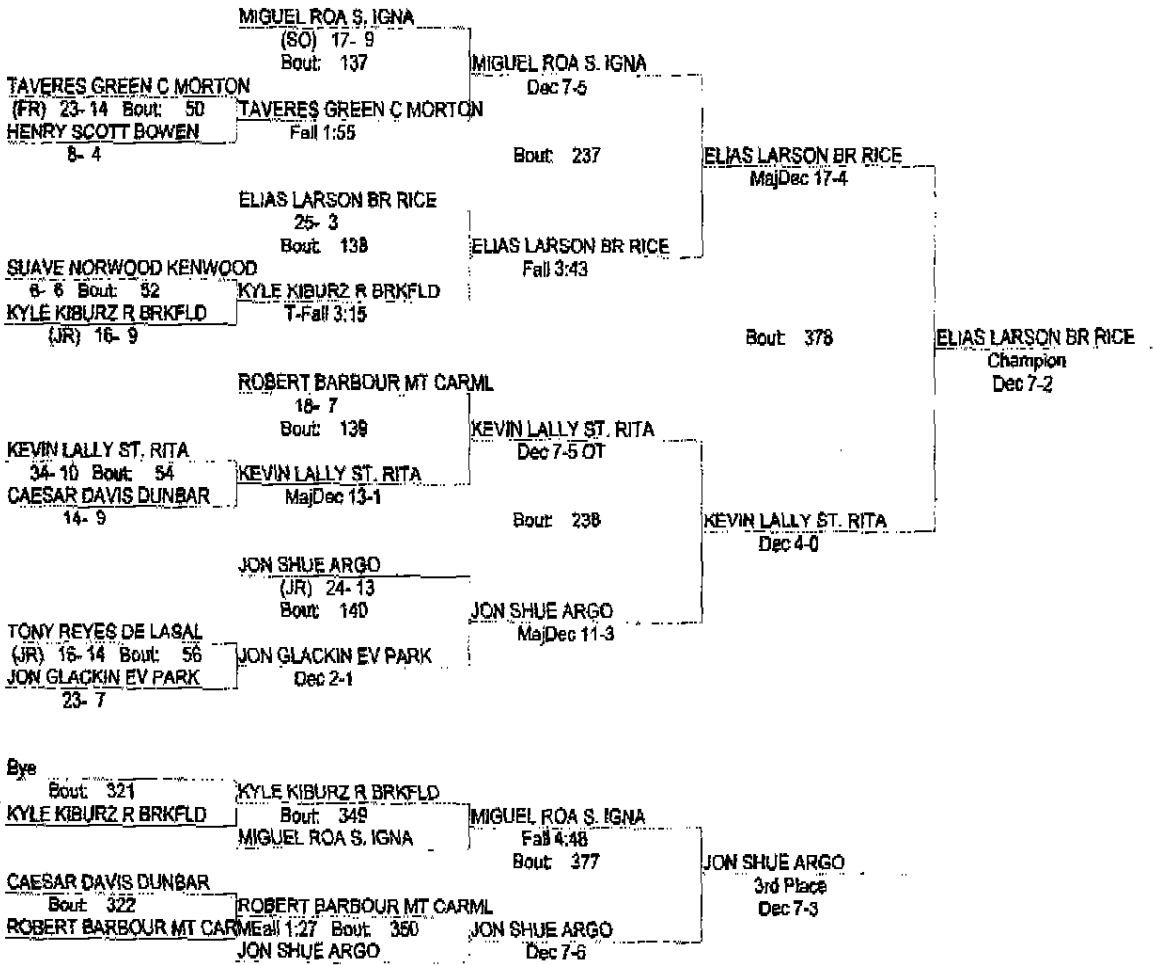

IHSA De LaSalle Sectional

FEBUARY 10, 11, 2006

140

1. Place Winners -
2. 1st ELIAS LARSON BR RICE 28-3
   - 2nd KEVIN LALLY ST. RITA 37-11
   - 3rd JON SHUE ARGO (JR) 27-14
   - 4th MIGUEL ROA S. IGNA (SO) 19-11