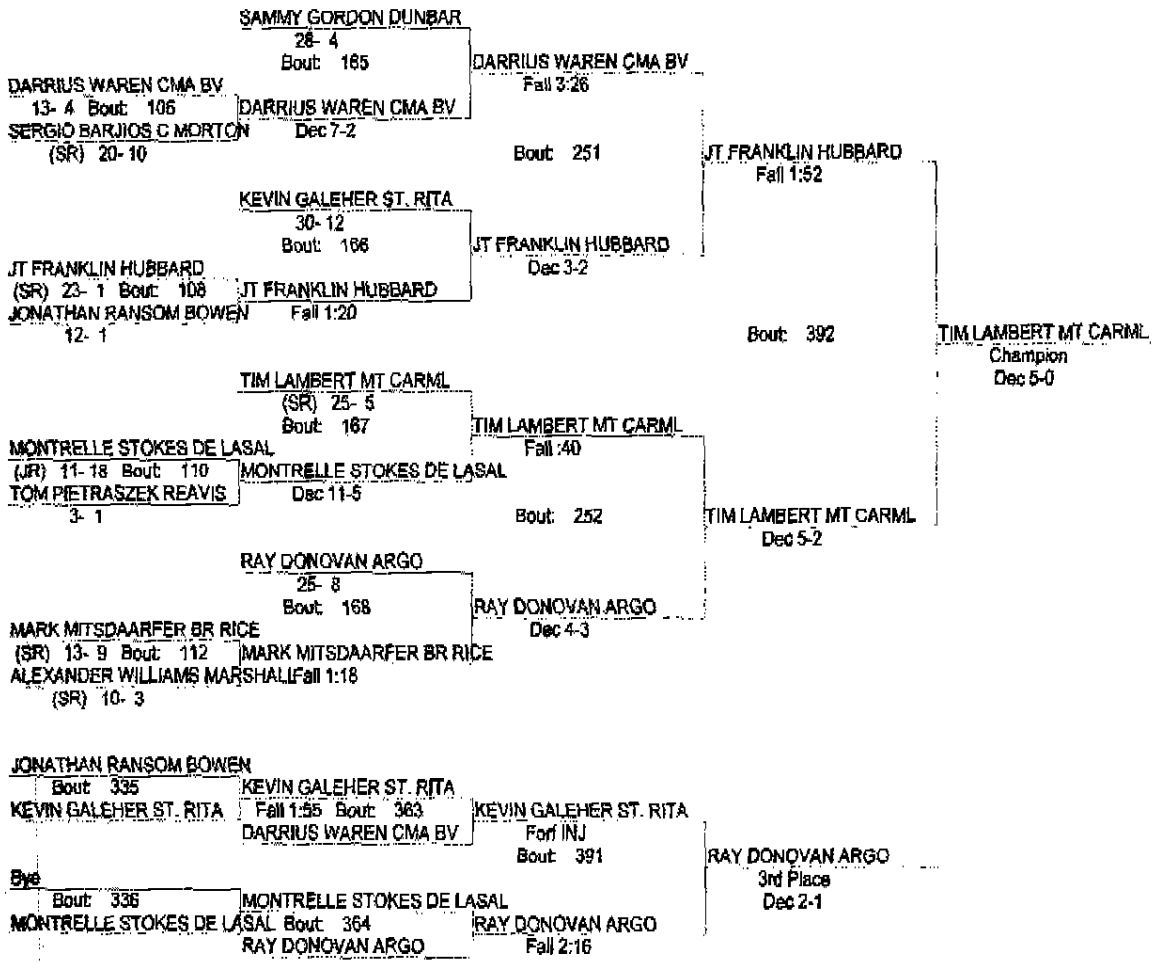

IHSA De LaSalle Sectional

FEBUARY 10, 11, 2006

275

- Place Winners -
1st TIM LAMBERT MT CARMEL (SR) 28- 5
2nd JT FRANKLIN HUBBARD (SR) 26- 2
3rd RAY DONOVAN ARGO 28- 9
4th KEVIN GALEHER ST. RITA 32- 14