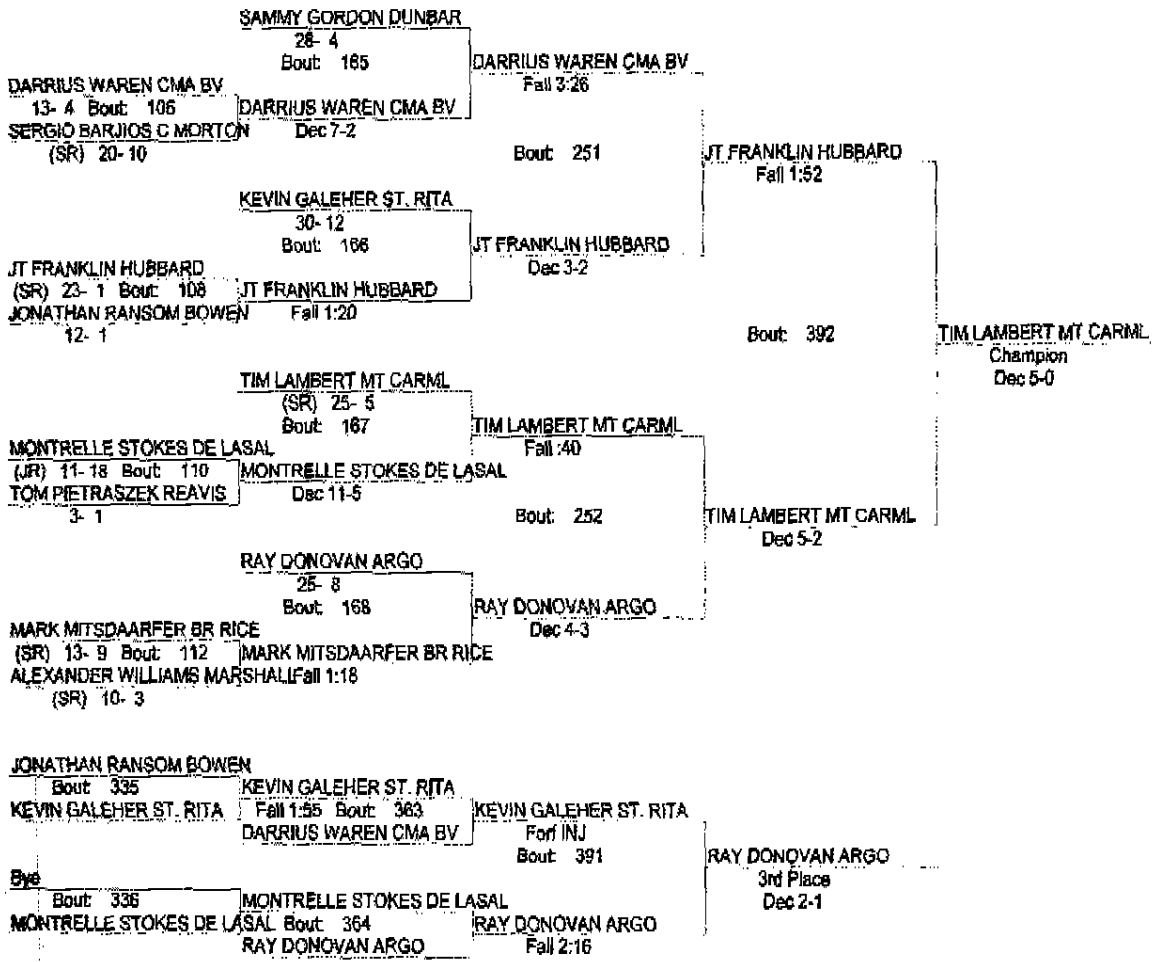

IHSA De LaSalle Sectional

FEBUARY 10, 11, 2006

275

1. Place Winners -
2. 1st TIM LAMBERT MT CARMEL (SR) 28- 5
   - 2nd JT FRANKLIN HUBBARD (SR) 26- 2
   - 3rd RAY DONOVAN ARGO 28- 9
   - 4th KEVIN GALEHER ST. RITA 32- 14