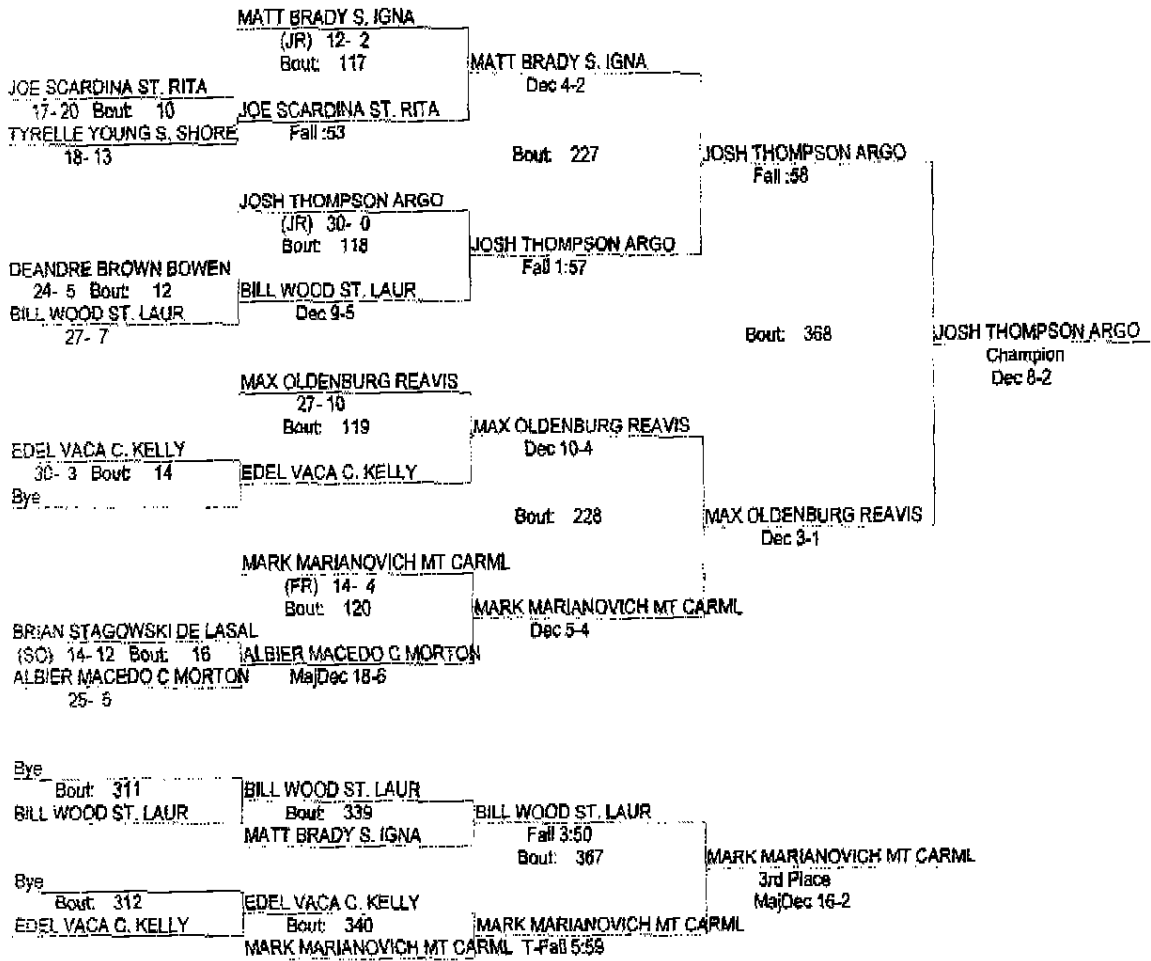

IHSA De LaSalle Sectional

FEBRUARY 10, 11, 2006

112

1. Place Winners -
2. 1st JOSH THOMPSON ARGO (JR) 33- 0
   - 2nd MAX OLDENBURG REAVIS 29- 11
   - 3rd MARK MARIANOVICH MT CARMEL 17- 5
   - 4th BILL WOOD ST. LAUR 29- 9