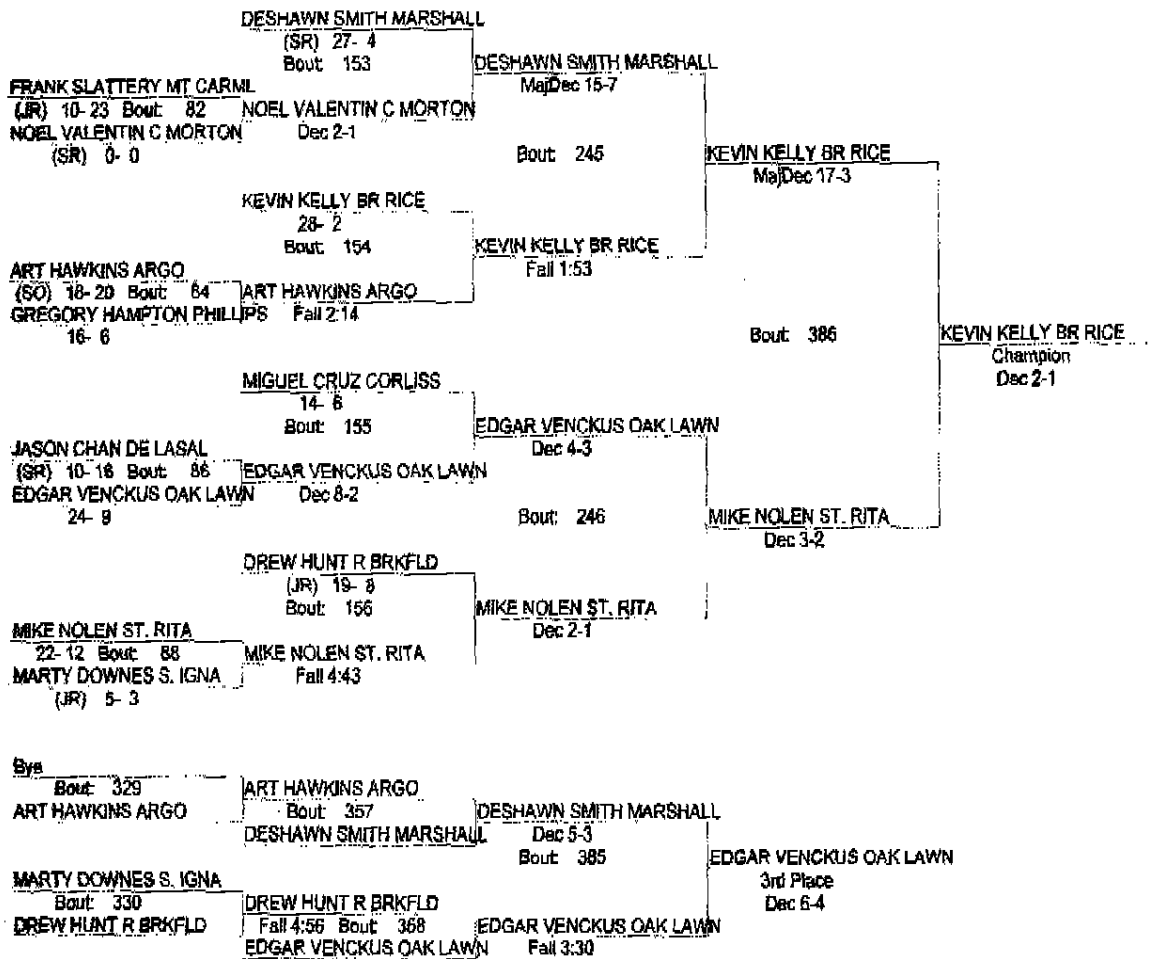

**IHSA De LaSalle Sectional**

**FEBRUARY 10, 11, 2006**

171

- Place Winners -
- 1st KEVIN KELLY BR RICE 31- 2
  - 2nd MIKE NOLEN ST. RITA 25-13
  - 3rd EDGAR VENCKUS OAK LAWN 28-10
  - 4th DESHAWN SMITH MARSHALL(SR) 29- 6