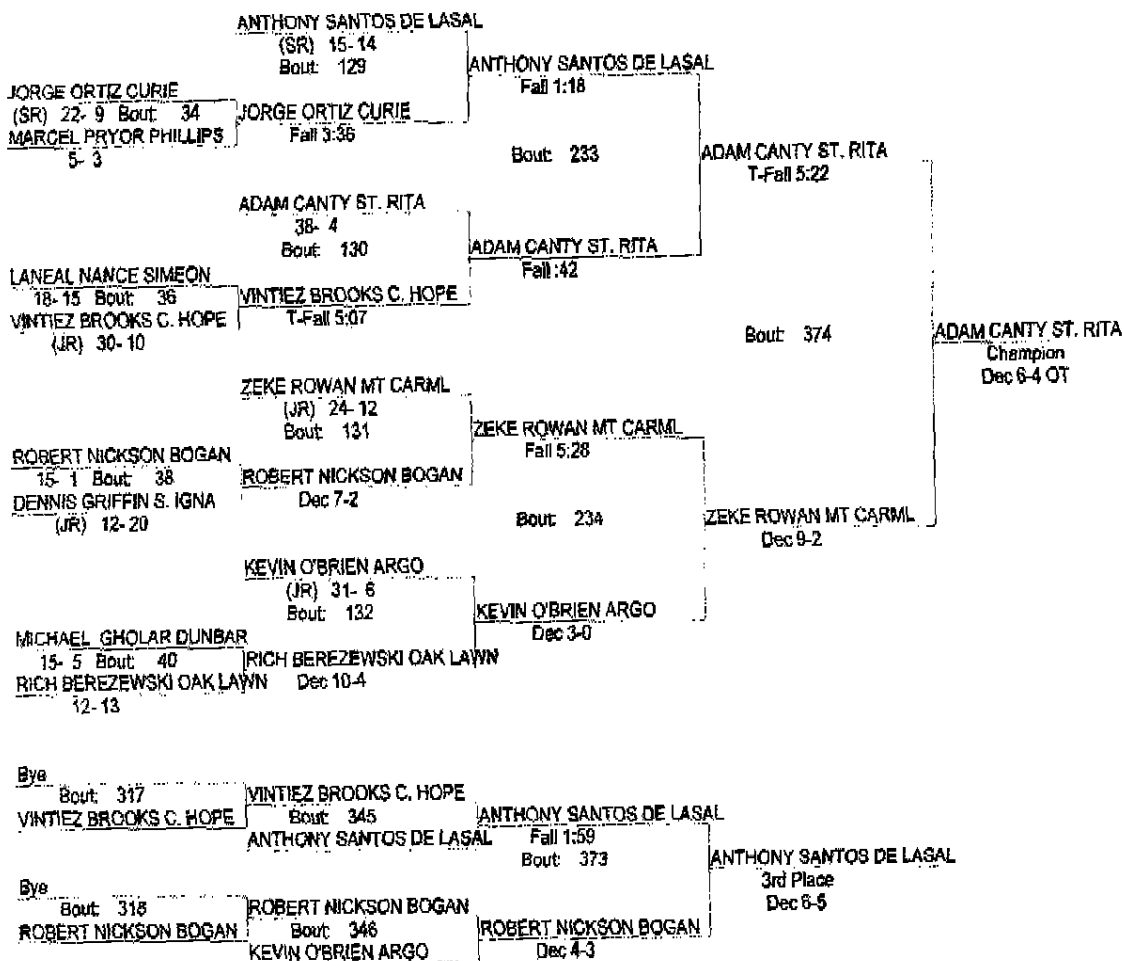

IHSA De LaSalle Sectional

FEBUARY 10, 11, 2006

130

1. Place Winners -
   1st ADAM CANTY ST. RITA 41- 4
   2nd ZEKE ROWAN MT CARMEL (JR) 25- 13
   3rd ANTHONY SANTOS DE LASAL(SR) 18- 15
   4th ROBERT NICKSON BOGAN 17- 3