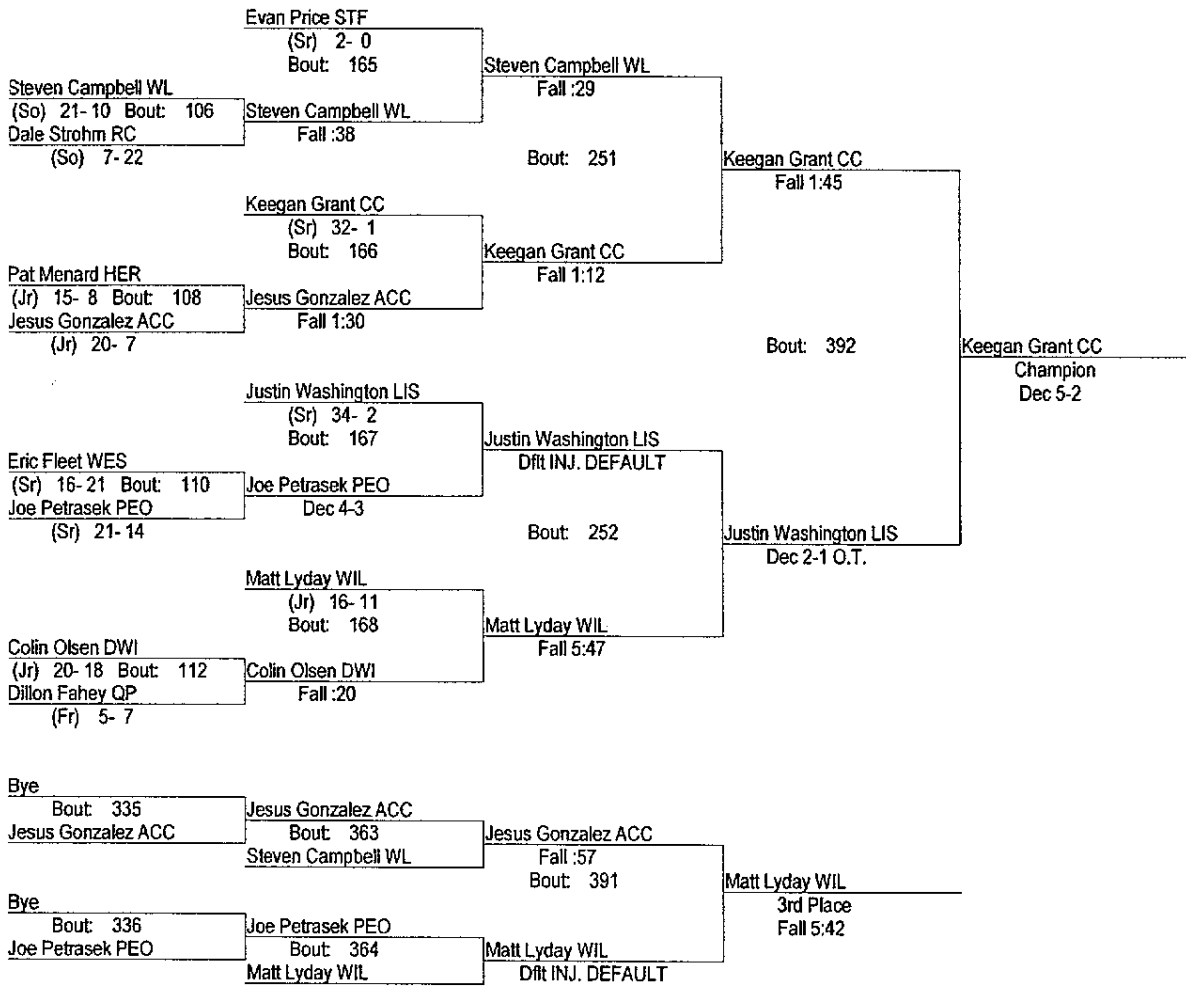

2006 IHSA Sectional

2/10 & 2/11

275

1. Place Winners -
2. 1st Keegan Grant CC (Sr) 35- 1
   - 2nd Justin Washington LIS (Sr) 36- 3
   - 3rd Matt Lyday WIL (Jr) 19- 12
   - 4th Jesus Gonzalez ACC (Jr) 22- 9