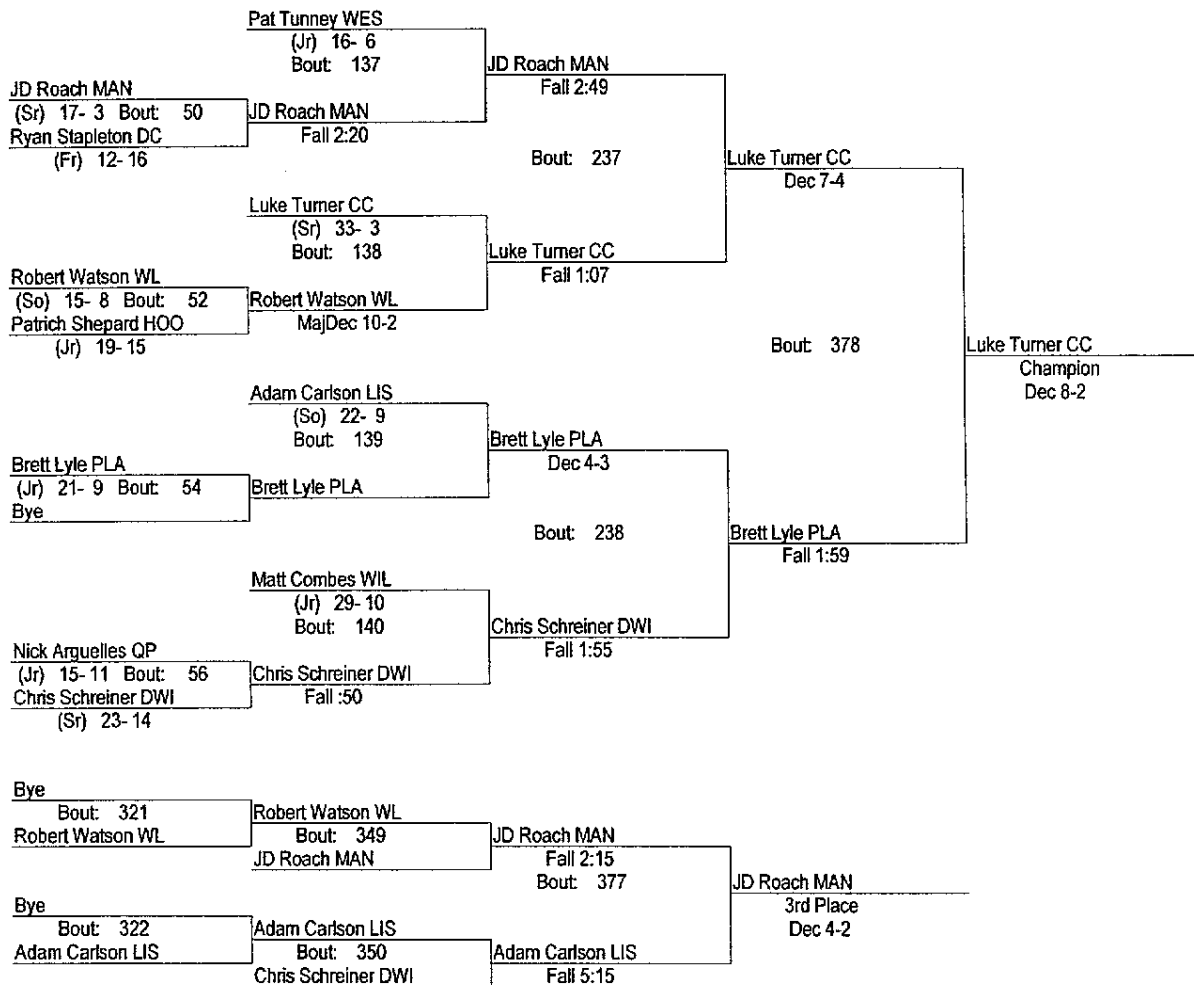

2006 IHSA Sectional

2/10 & 2/11

140

- Place Winners -
1st Luke Turner CC (Sr) 36- 3
2nd Brett Lyle PLA (Jr) 23- 10
3rd JD Roach MAN (Sr) 21- 4
4th Adam Carlson LIS (So) 23- 11