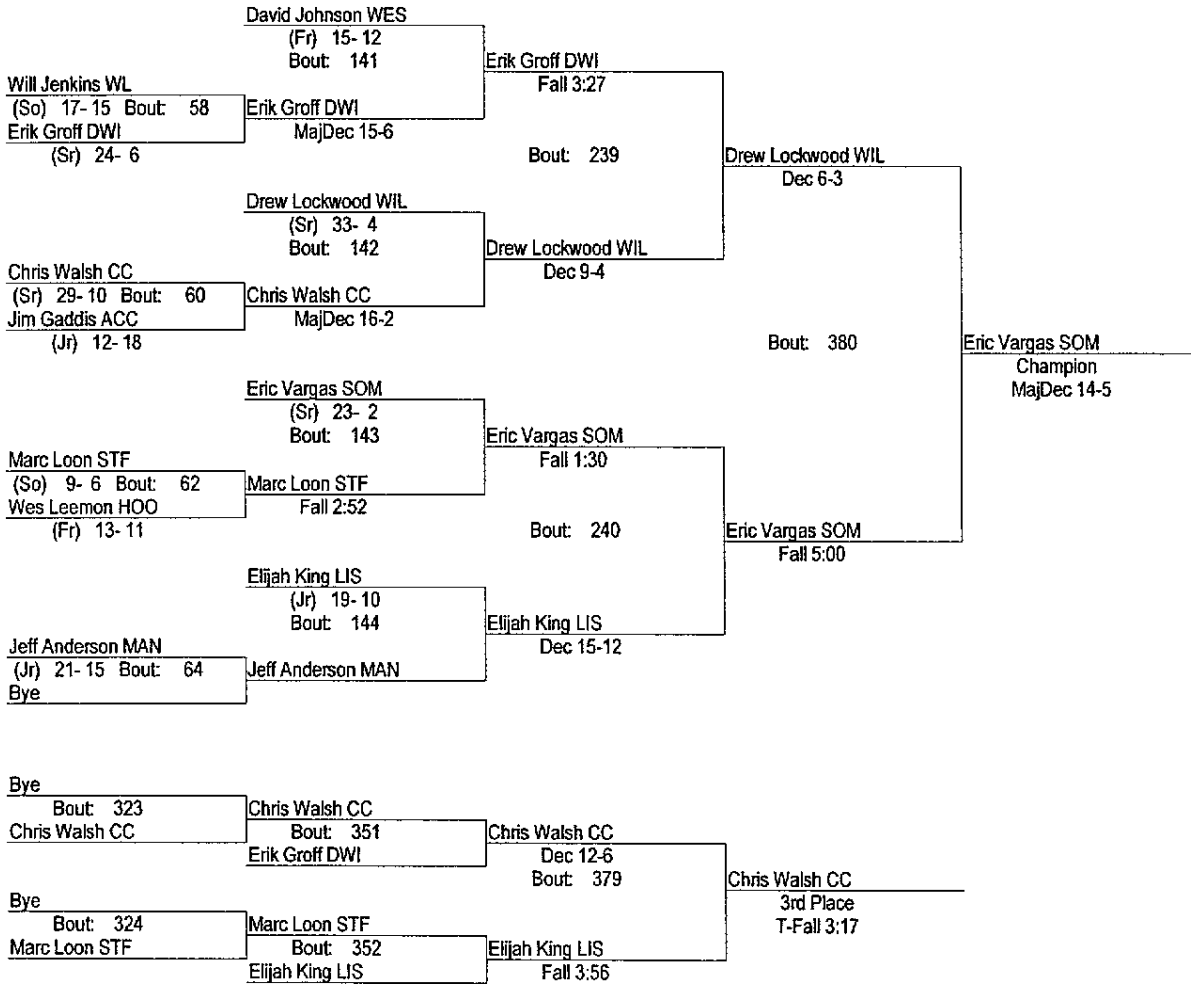

2006 IHSA Sectional

2/10 & 2/11

145

1. Place Winners -

1st Eric Vargas SOM	(Sr) 26- 2
2nd Drew Lockwood WIL	(Sr) 35- 5
3rd Chris Walsh CC	(Sr) 32-11
4th Elijah King LIS	(Jr) 21-12