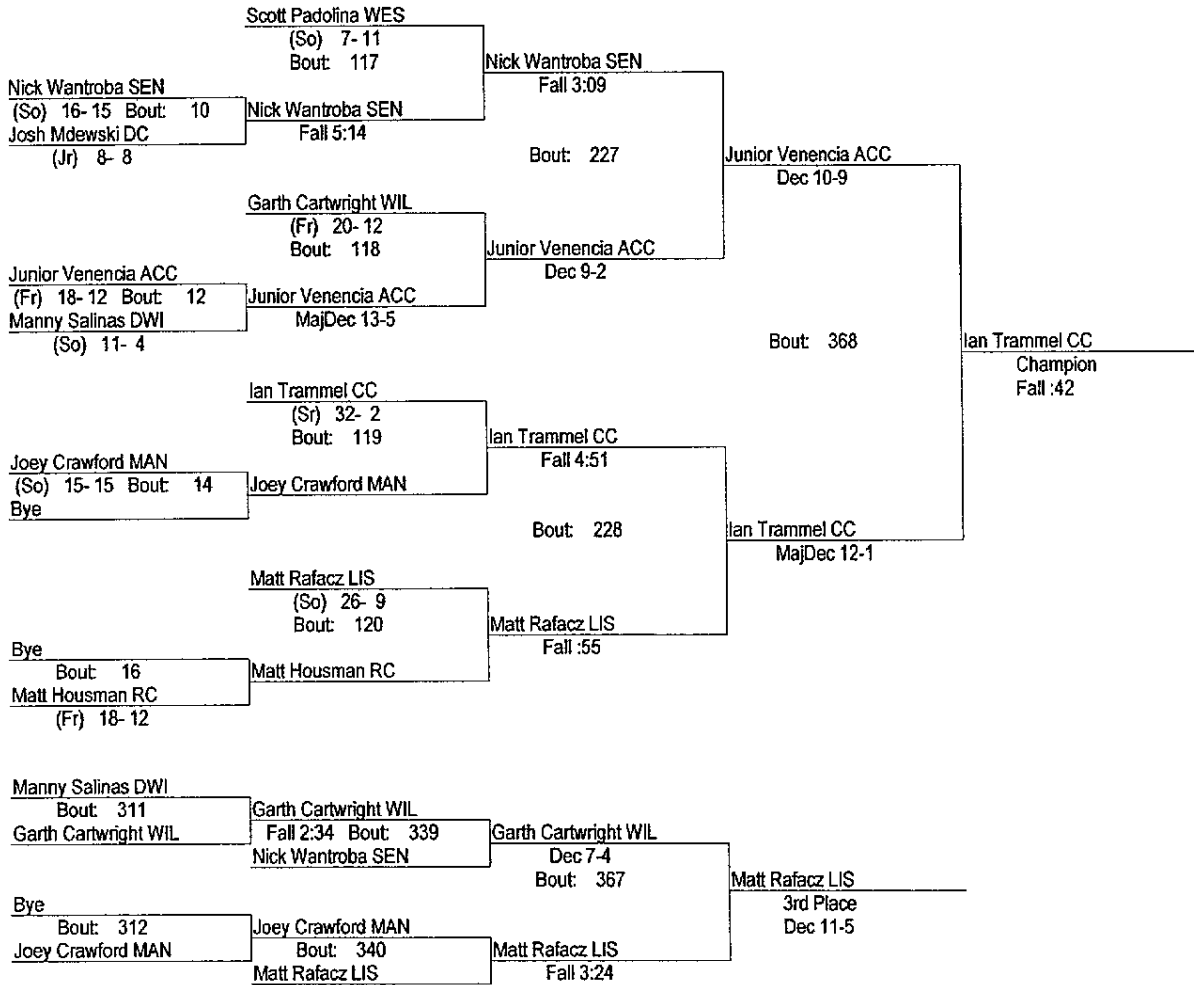

2006 IHSA Sectional

2/10 & 2/11

112

- Place Winners -

- 1st Ian Trammel CC (Sr) 35- 2
- 2nd Junior Venencia ACC (Fr) 21- 13
- 3rd Matt Rafacz LIS (So) 29- 10
- 4th Garth Cartwright WIL (Fr) 22- 14