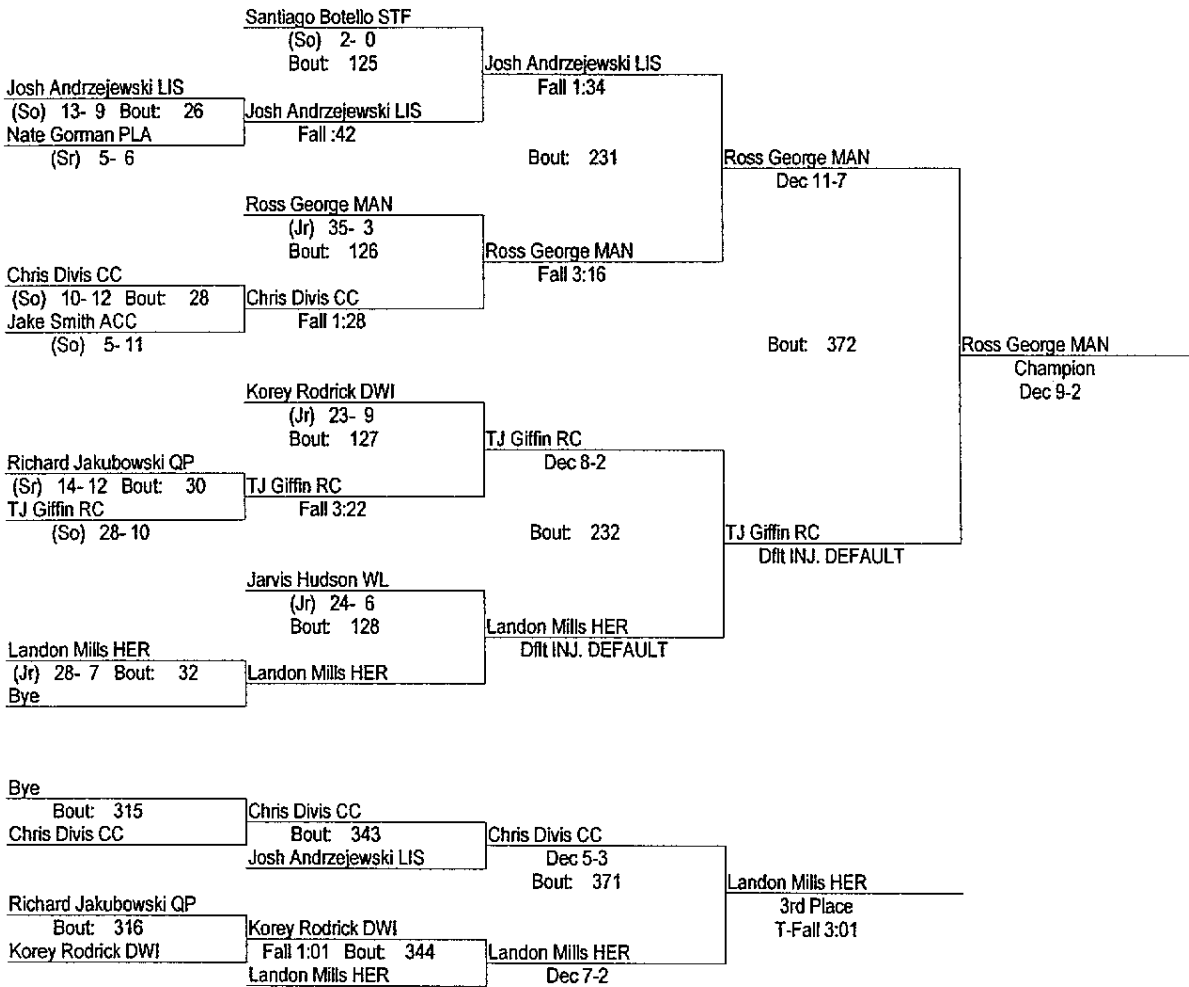

# 2006 IHSA Sectional

2/10 & 2/11

103

- Place Winners -
- |                       |            |
|-----------------------|------------|
| 1st John VanDuyne WIL | (Fr) 37- 3 |
| 2nd Zach Begler RC    | (So) 27-12 |
| 3rd Steve Pavnica SOM | (Fr) 29- 5 |
| 4th Brian Reese LIS   | (Fr) 29-10 |

# 2006 IHSA Sectional

2/10 & 2/11

119

- Place Winners -  
1st Tim Gidron LIS (Sr) 37- 3  
2nd Mark Madison SEN (So) 29- 7  
3rd Bryan Lenig RC (So) 31-10  
4th David Tuomi WL (Fr) 26- 9

**2006 IHSA Sectional**  
2/10 & 2/11  
125