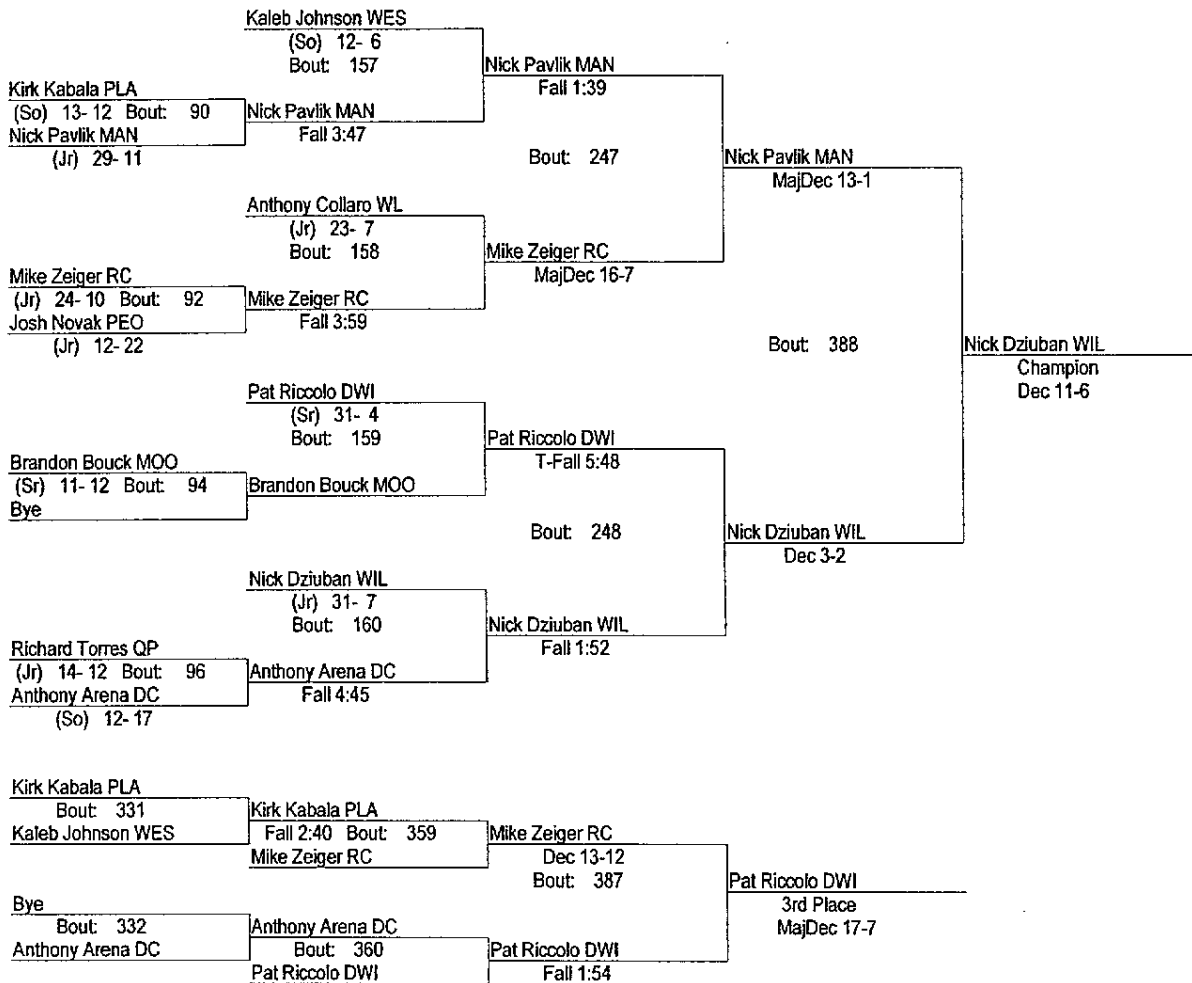

2006 IHSA Sectional

2/10 & 2/11

189

1. Place Winners -
2. 1st Nick Dziuban WIL (Jr) 34-7
   - 2nd Nick Pavlik MAN (Jr) 32-12
   - 3rd Pat Riccolo DWI (Sr) 34-5
   - 4th Mike Zeiger RC (Jr) 27-12