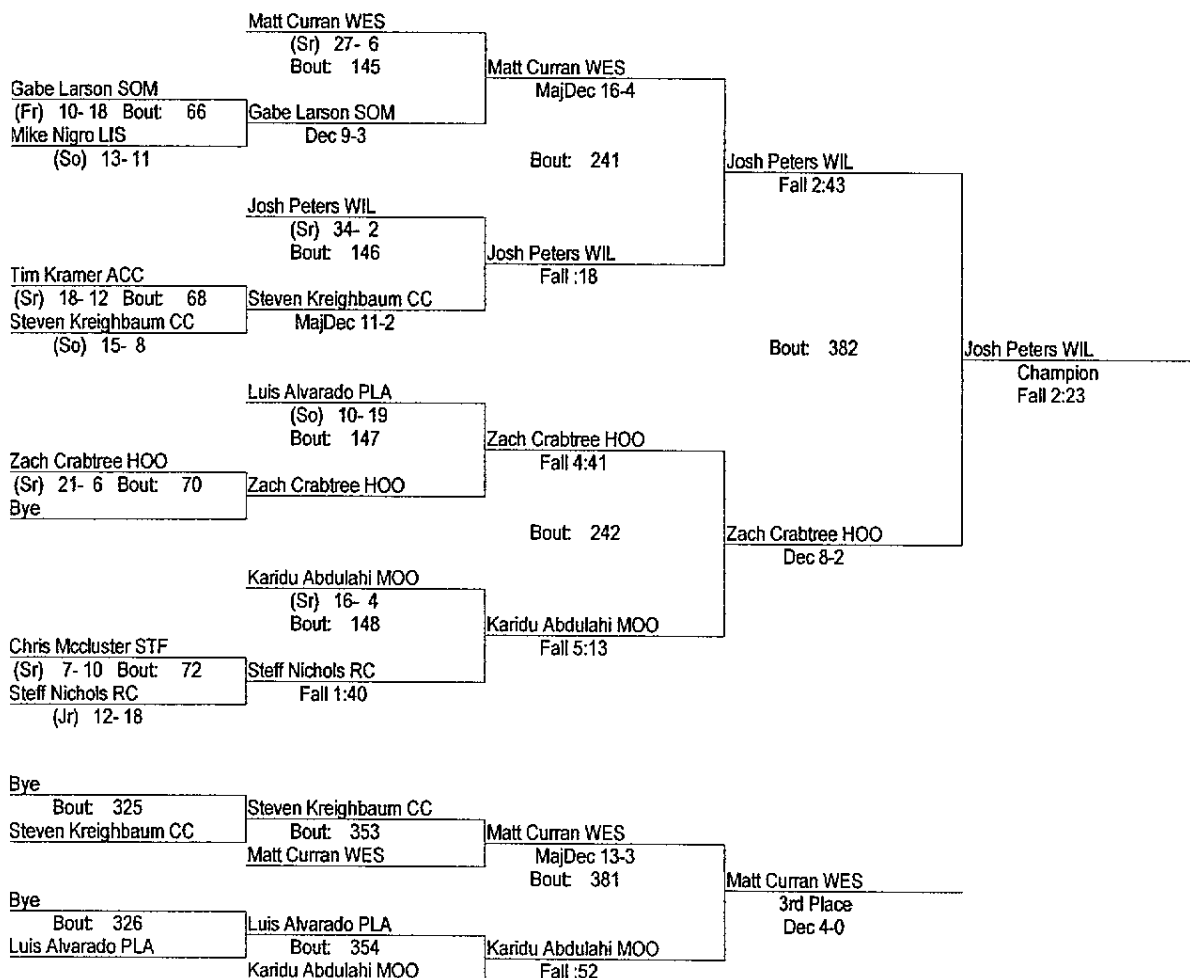

2006 IHSA Sectional

2/10 & 2/11

152

1. Place Winners -
2. 1st Josh Peters WIL (Sr) 37- 2
   - 2nd Zach Crabtree HOO (Sr) 23- 7
   - 3rd Matt Curran WES (Sr) 30- 7
   - 4th Karidu Abdulahi MOO (Sr) 18- 6