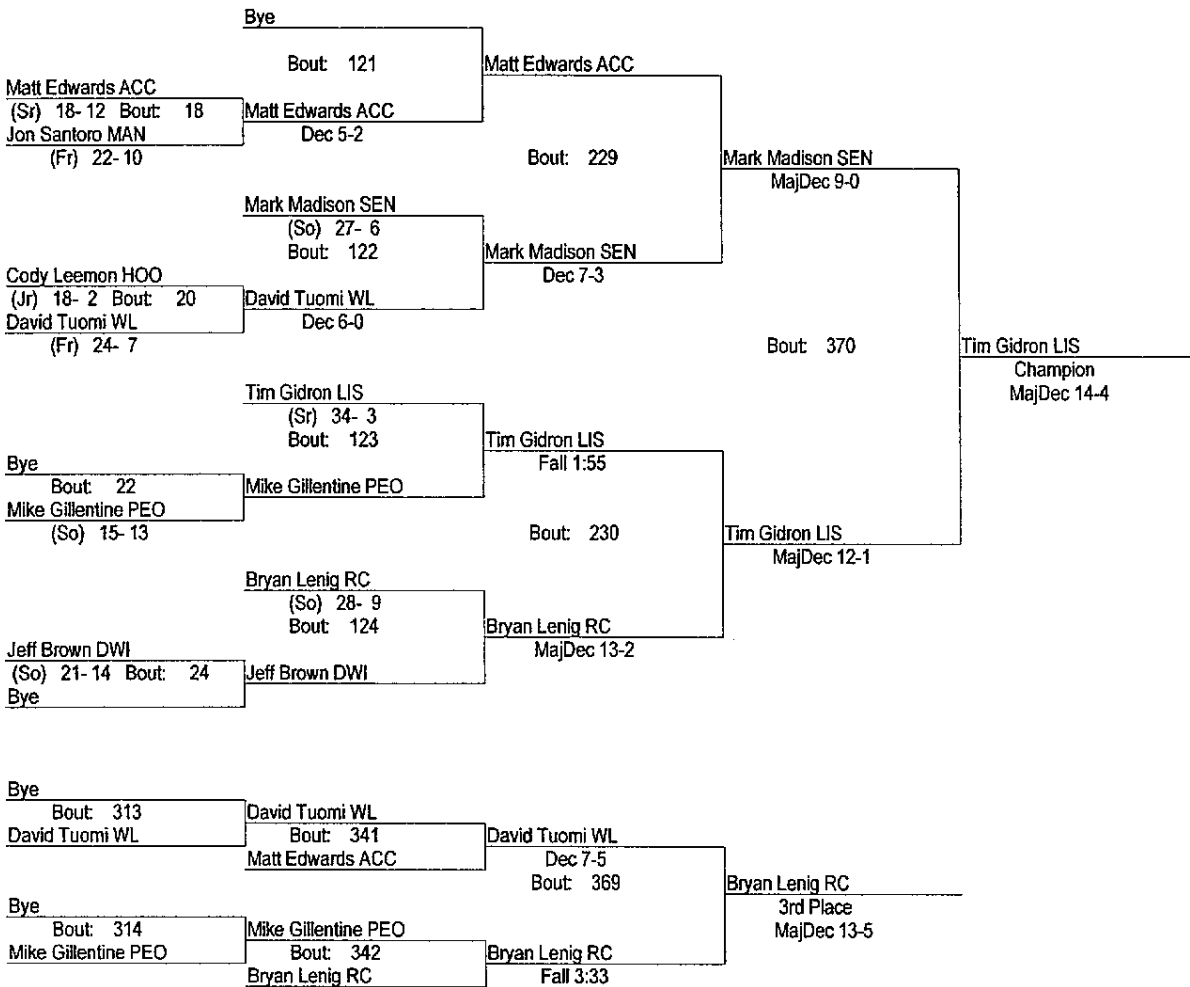

2006 IHSA Sectional

2/10 & 2/11

119

- Place Winners -
1st Tim Gidron LIS (Sr) 37- 3
2nd Mark Madison SEN (So) 29- 7
3rd Bryan Lenig RC (So) 31-10
4th David Tuomi WL (Fr) 26- 9