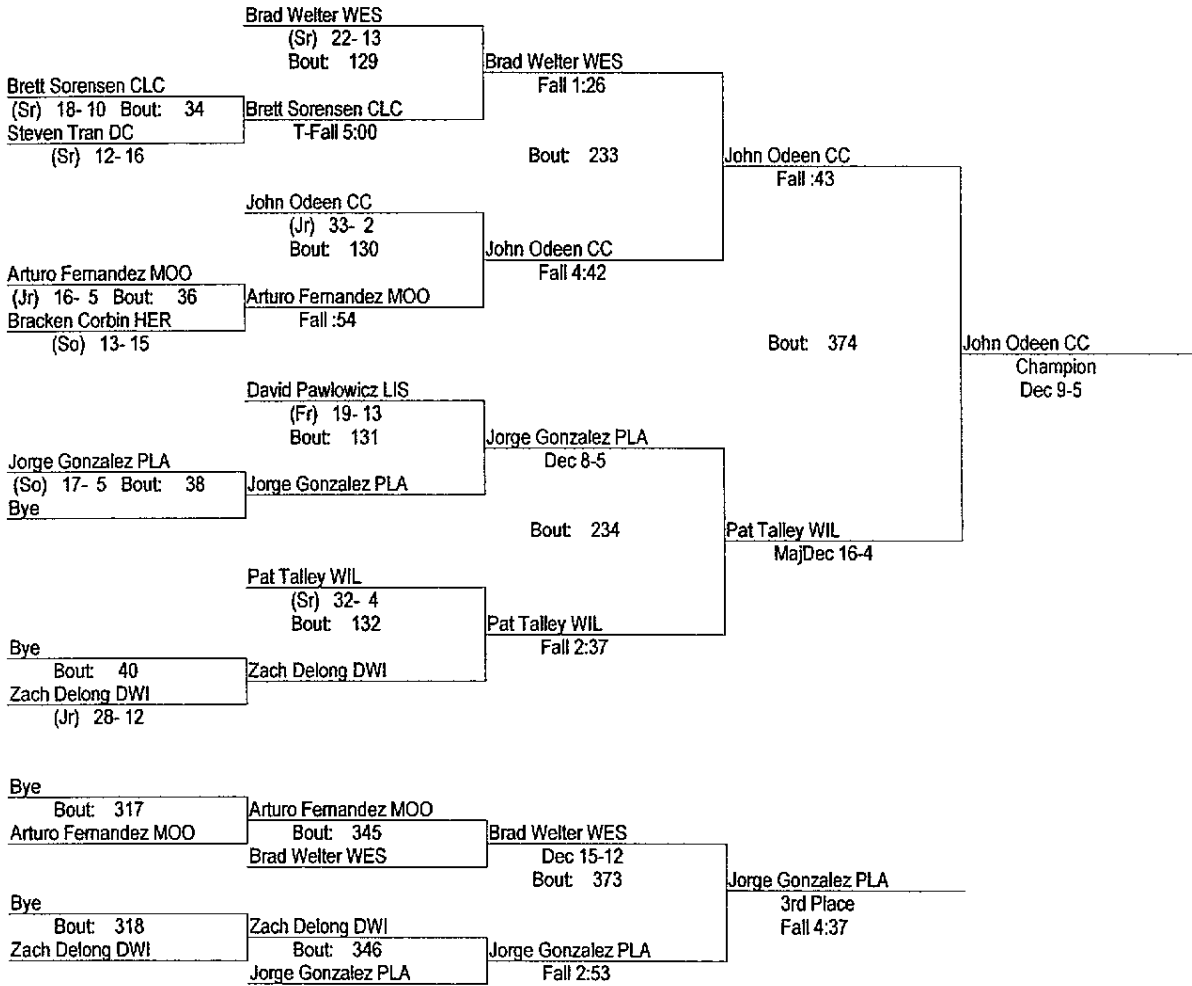

2006 IHSA Sectional

2/10 & 2/11

130

- Place Winners -
1st John Odeen CC (Jr) 36- 2
2nd Pat Talley WIL (Sr) 34- 5
3rd Jorge Gonzalez PLA (So) 20- 6
4th Brad Welter WES (Sr) 24- 15