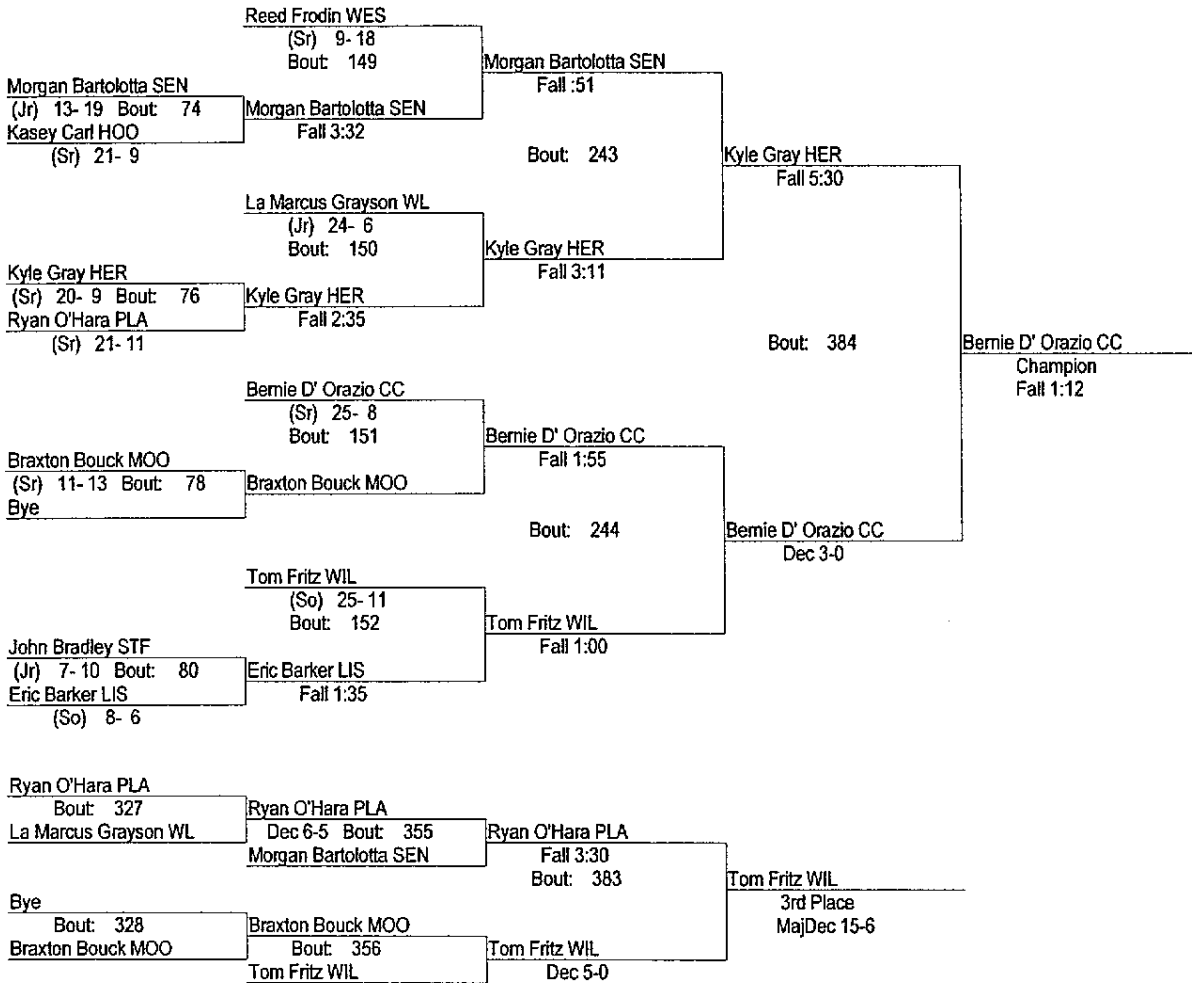

2006 IHSA Sectional

2/10 & 2/11

160

1. Place Winners -
2. 1st Bernie D' Orazio CC (Sr) 28- 8
   - 2nd Kyle Gray HER (Sr) 23- 10
   - 3rd Tom Fritz WIL (So) 28- 12
   - 4th Ryan O'Hara PLA (Sr) 23- 13