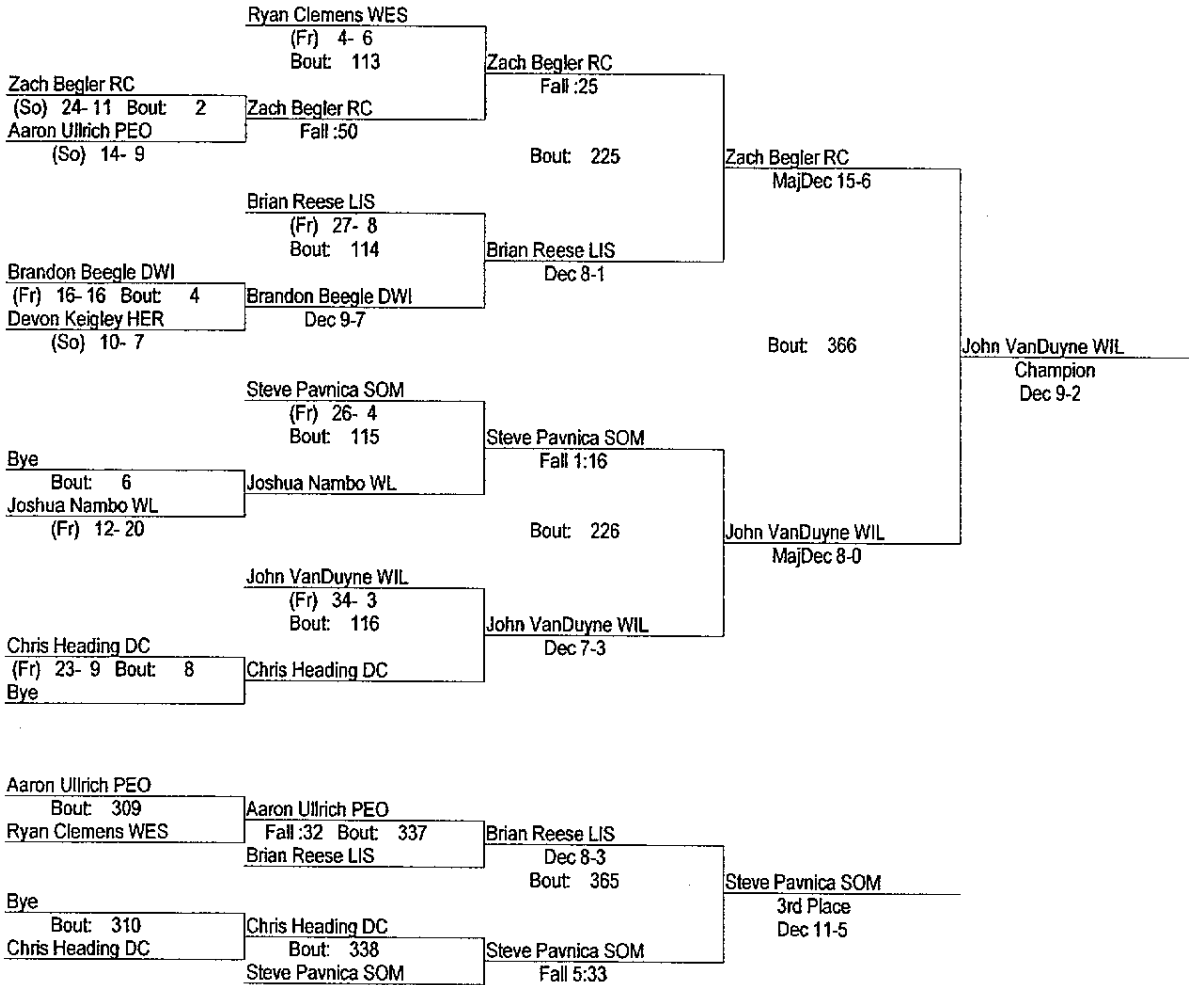

# 2006 IHSA Sectional

2/10 & 2/11

103

- Place Winners -
- |                       |            |
|-----------------------|------------|
| 1st John VanDuyne WIL | (Fr) 37- 3 |
| 2nd Zach Begler RC    | (So) 27-12 |
| 3rd Steve Pavnica SOM | (Fr) 29- 5 |
| 4th Brian Reese LIS   | (Fr) 29-10 |