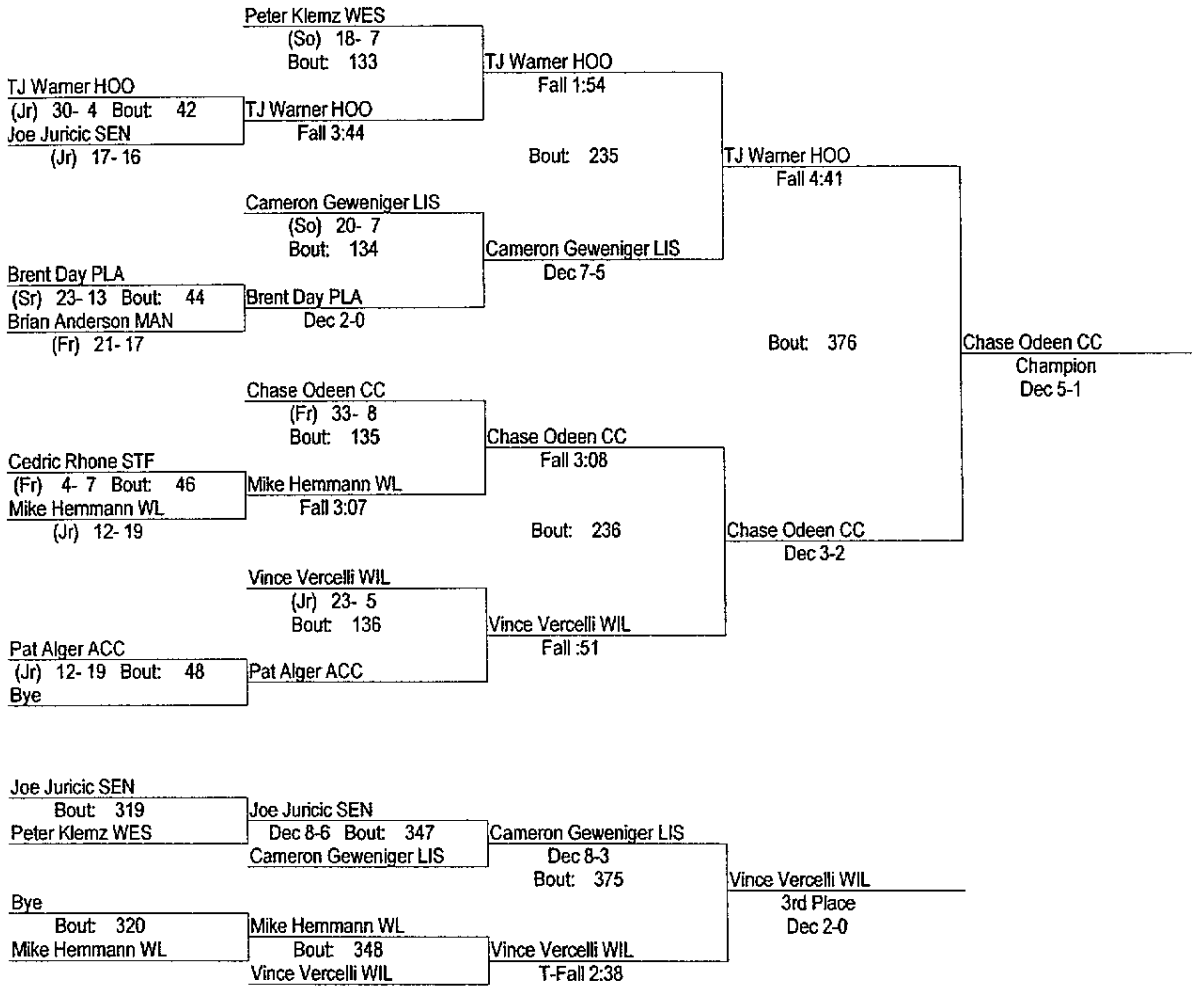

2006 IHSA Sectional

2/10 & 2/11

135

1. Place Winners -
2. 1st Chase Odeen CC (Fr) 36- 8
   - 2nd TJ Warner HOO (Jr) 33- 5
   - 3rd Vince Vercelli WIL (Jr) 26- 6
   - 4th Cameron Geweniger LIS (So) 22- 9