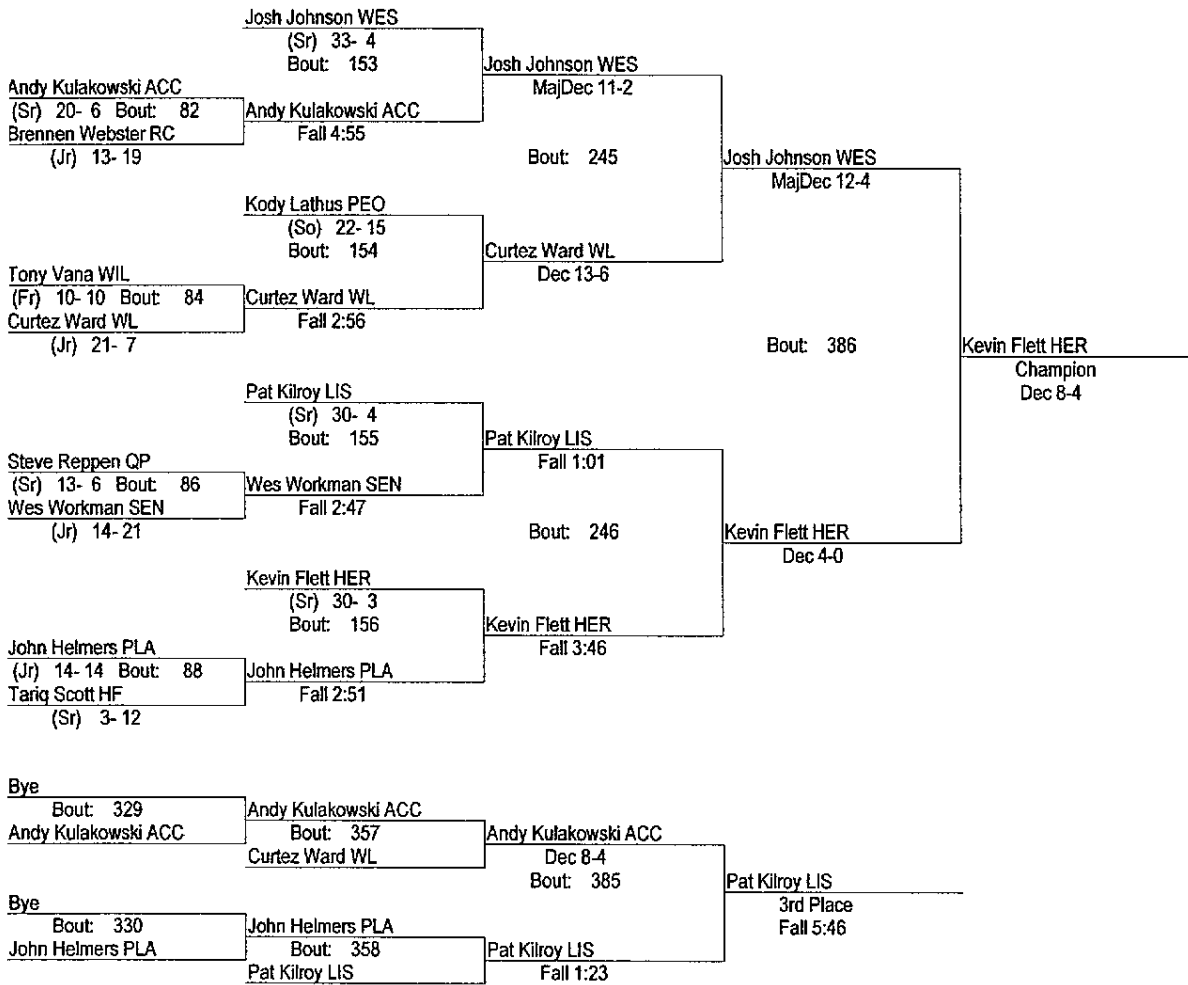

2006 IHSA Sectional

2/10 & 2/11

171

1. Place Winners -
2. 1st Kevin Flett HER (Sr) 33- 3
   - 2nd Josh Johnson WES (Sr) 35- 5
   - 3rd Pat Kilroy LIS (Sr) 33- 5
   - 4th Andy Kulakowski ACC (Sr) 22- 8