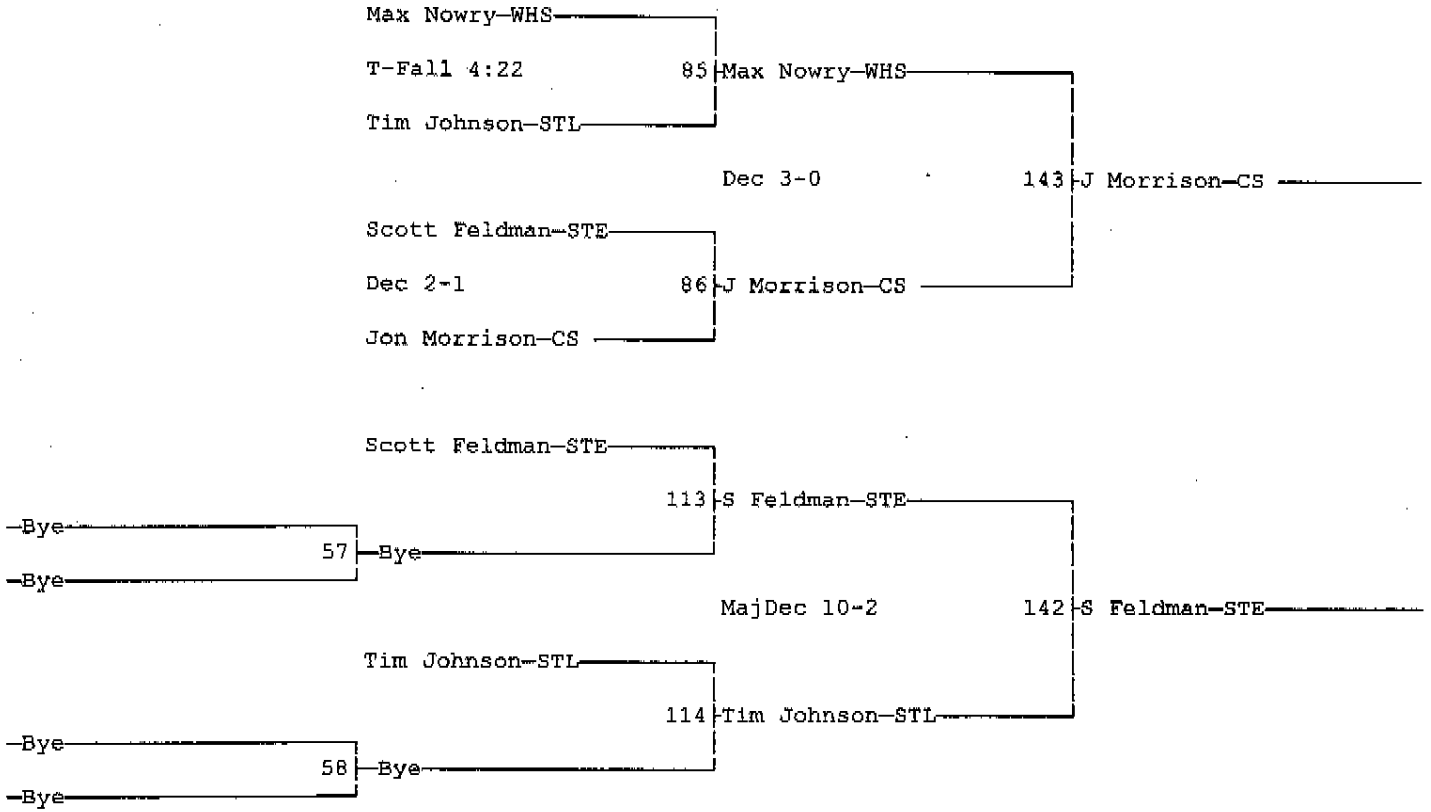

2005 Wheeling Memorial Wrestling Tournament
12-10-05

Place	Score	Name
1	287.0	Carl Sandburg
2	165.0	Wheeling
3	97.0	Stevenson
4	69.0	Lake Zurich
5	63.5	Maine West
6	63.0	Lane Tech
7	55.0	Grayslake
8	30.0	St. Laurence

2005 Wheeling Memorial Wrestling Tournament

12-10-05

Wt Class: 103

2005 Wheeling Memorial Wrestling Tournament

12-10-05

Wt Class: 112

2005 Wheeling Memorial Wrestling Tournament

12-10-05

Wt Class: 119

2005 Wheeling Memorial Wrestling Tournament

12-10-05

Wt Class: 125

2005 Wheeling Memorial Wrestling Tournament

12-10-05

Wt Class: 130

2005 Wheeling Memorial Wrestling Tournament

12-10-05

Wt Class: 135

2005 Wheeling Memorial Wrestling Tournament

12-10-05

Wt Class: 145

2005 Wheeling Memorial Wrestling Tournament

12-10-05

Wt Class: 152