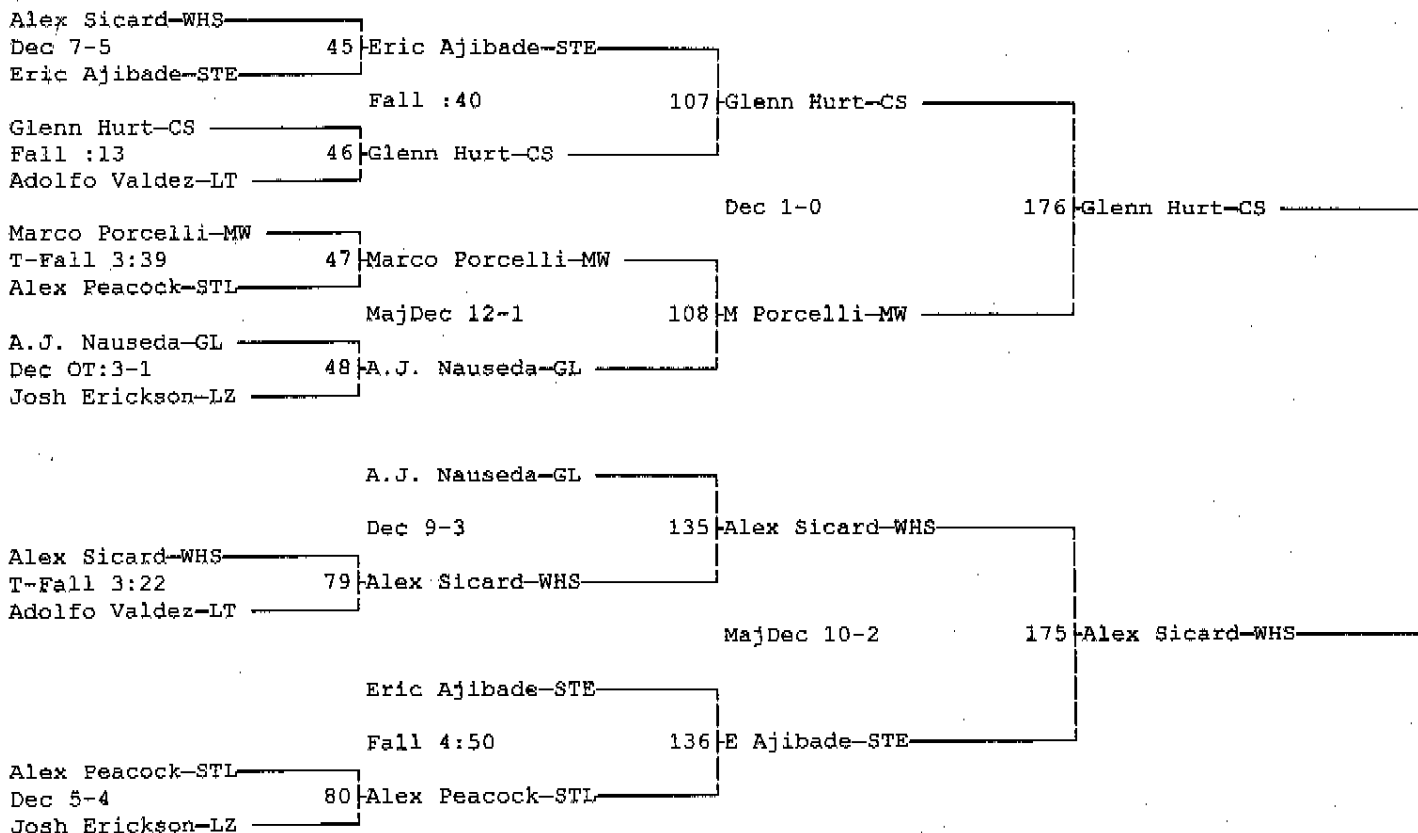

2005 Wheeling Memorial Wrestling Tournament

12-10-05

Wt Class: 189