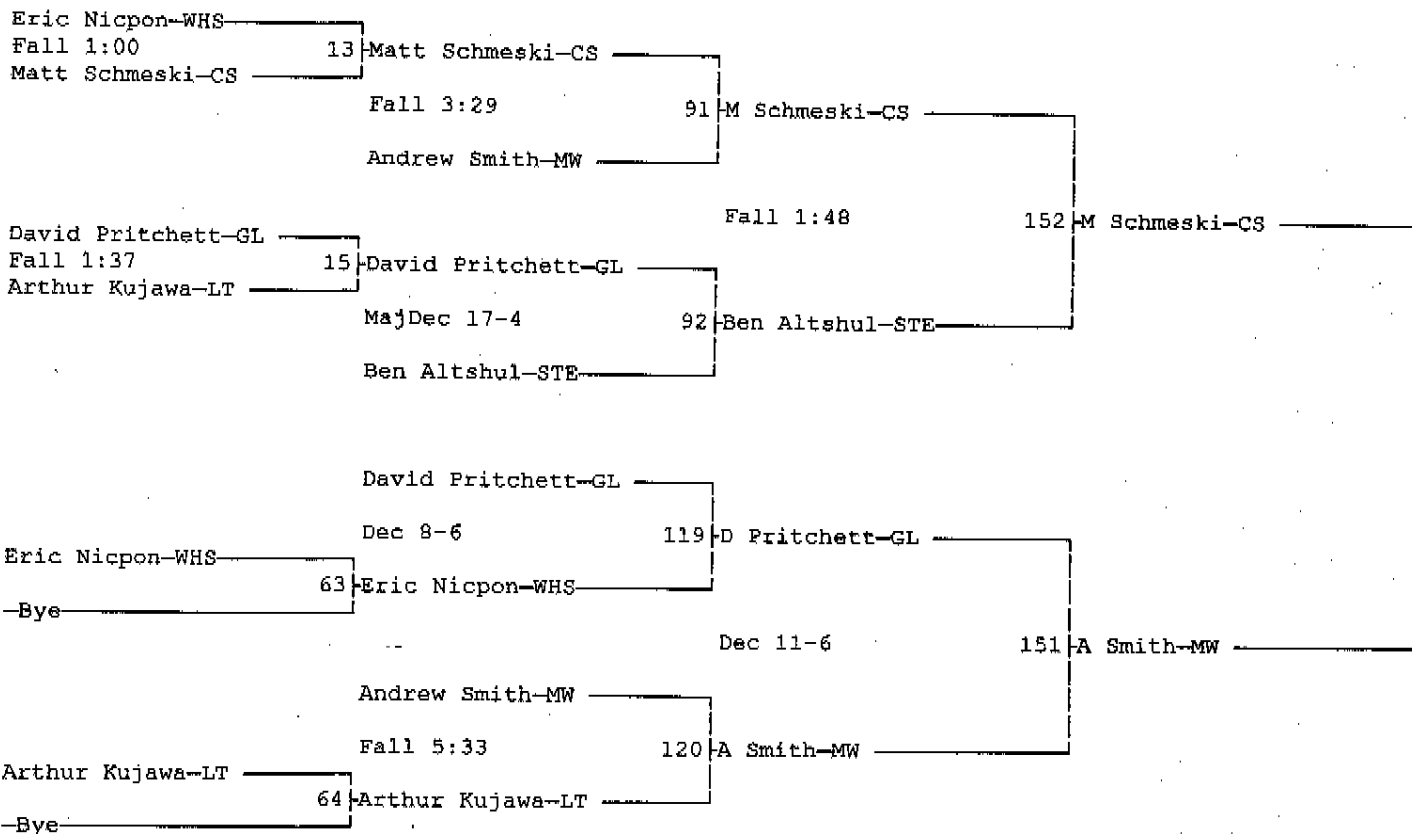

2005 Wheeling Memorial Wrestling Tournament

12-10-05

Wt Class: 125