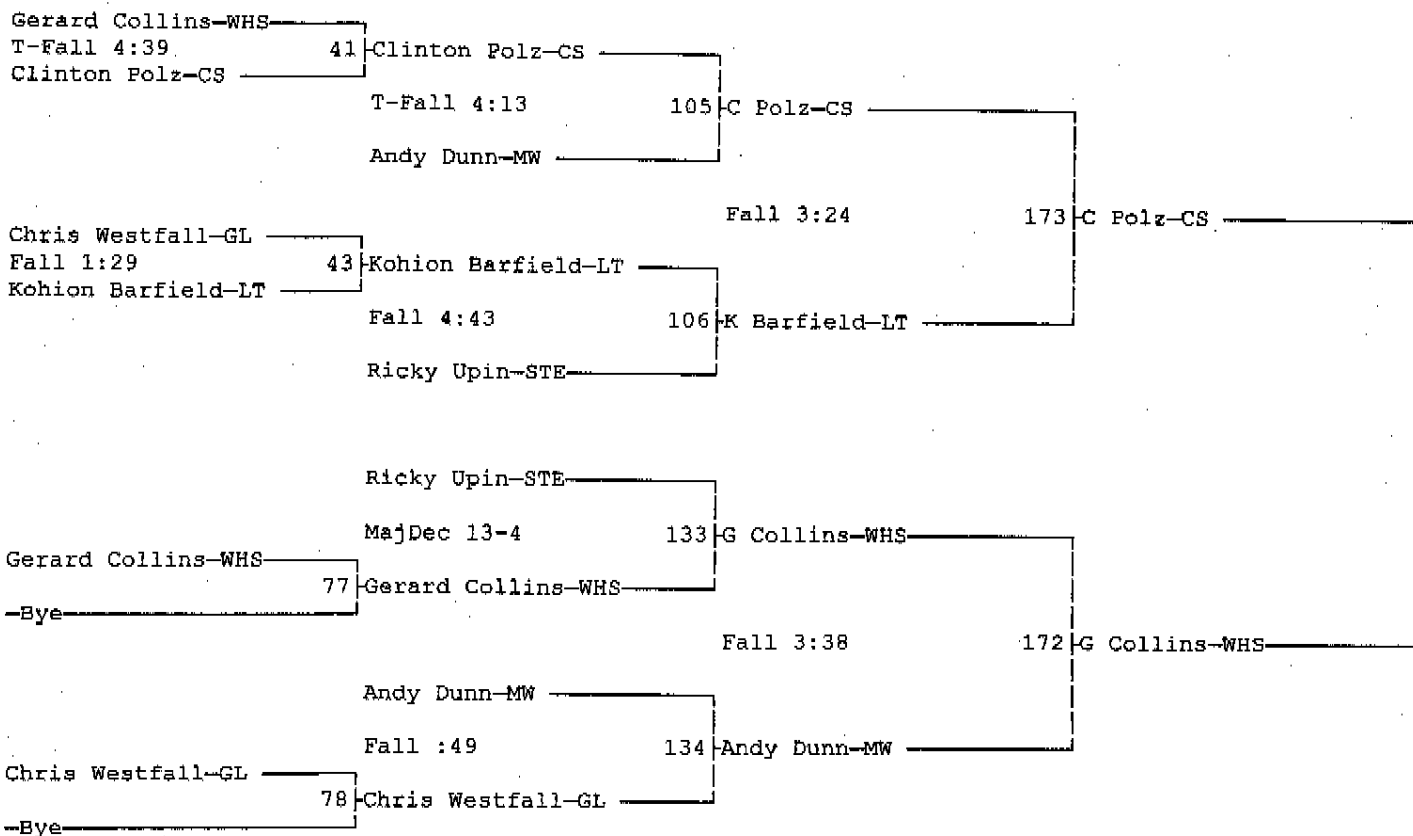

Wt Class: 152

2005 Wheeling Memorial Wrestling Tournament

12-10-05

Wt Class: 160

2005 Wheeling Memorial Wrestling Tournament

12-10-05

Wt Class: 171

2005 Wheeling Memorial Wrestling Tournament