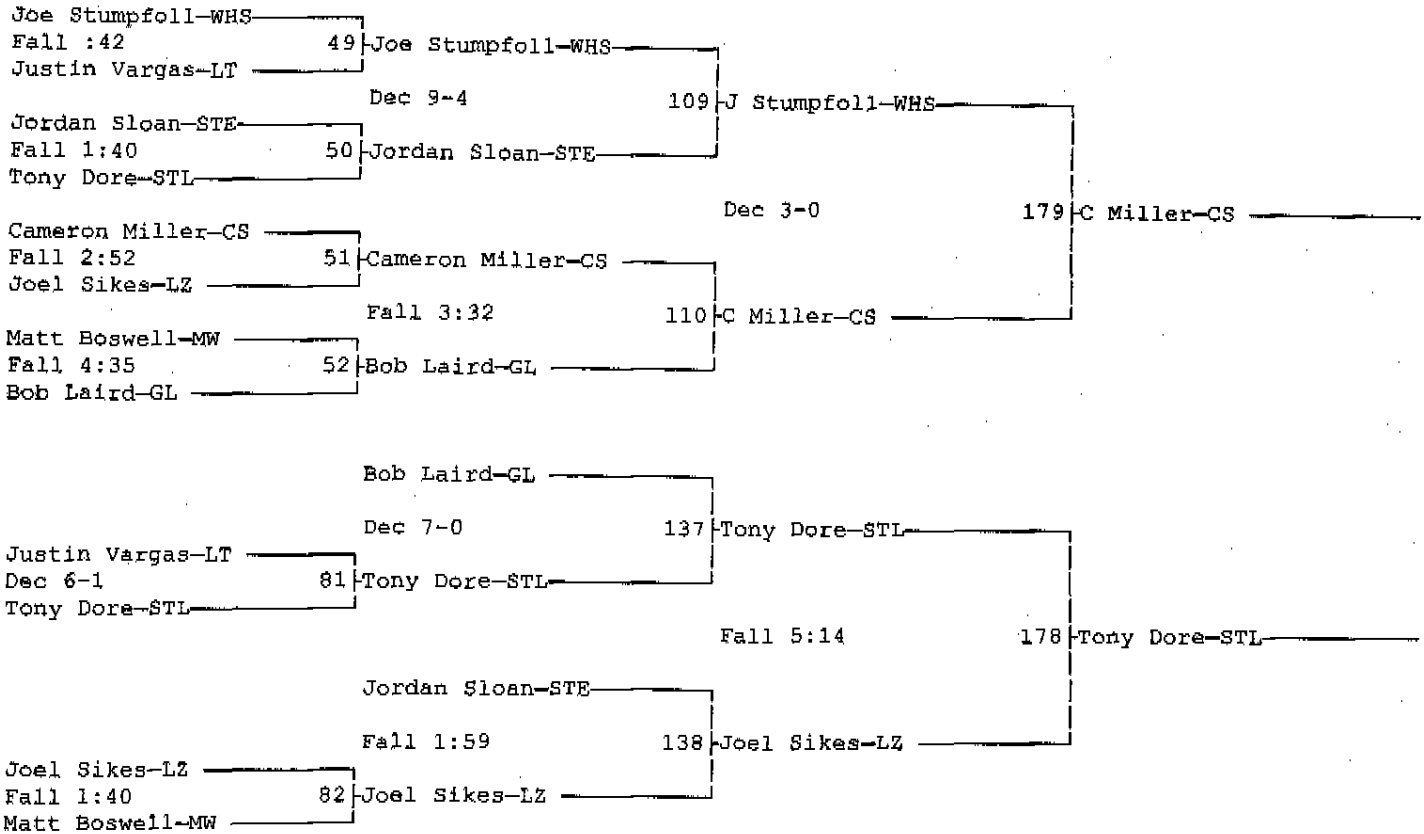

12-10-05

Wt Class: 189

2005 Wheeling Memorial Wrestling Tournament

12-10-05

Wt Class: 215

2005 Wheeling Memorial Wrestling Tournament
12-10-05
Wt Class: 275