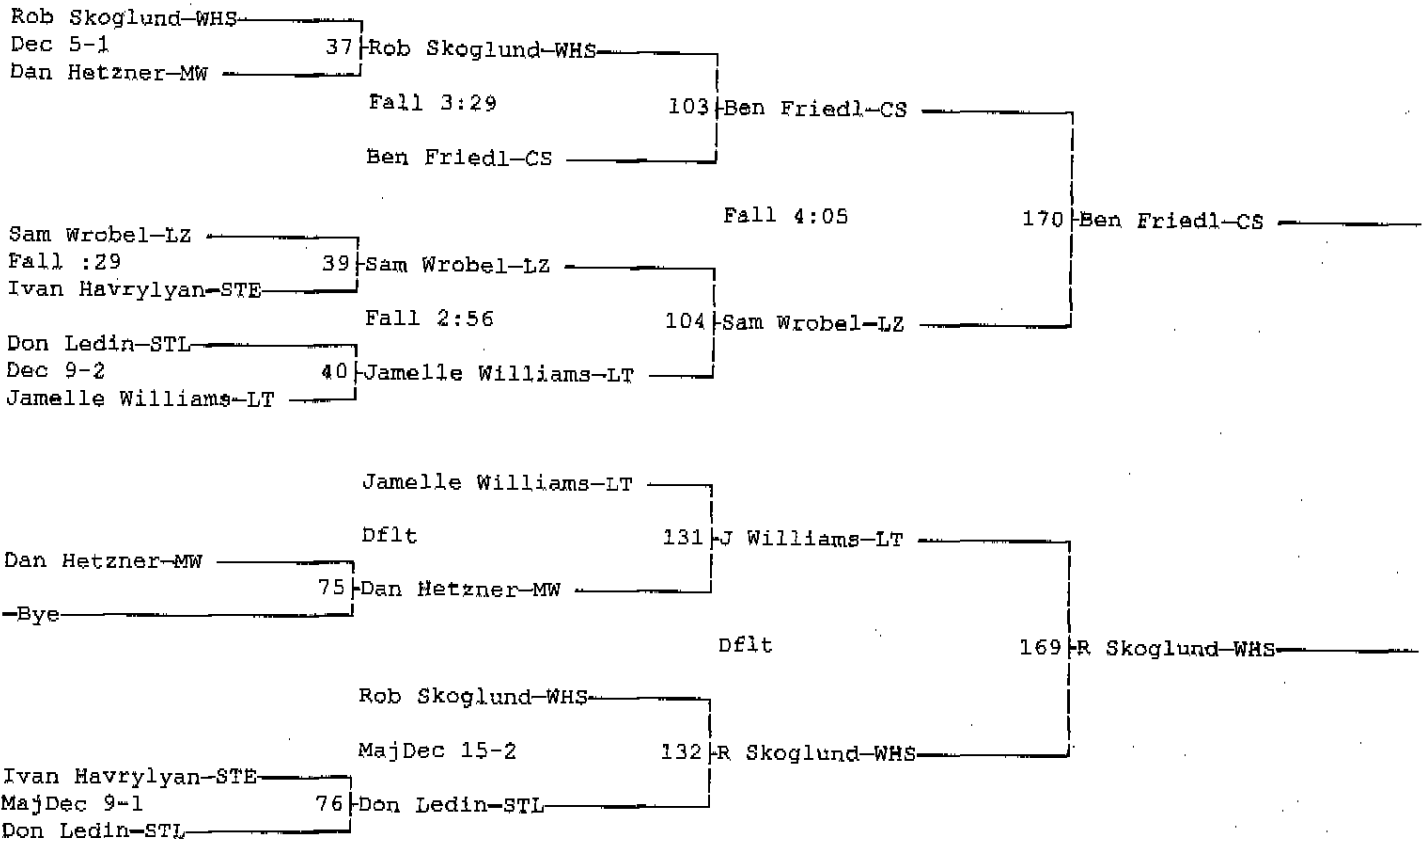

2005 Wheeling Memorial Wrestling Tournament

12-10-05

Wt Class: 160