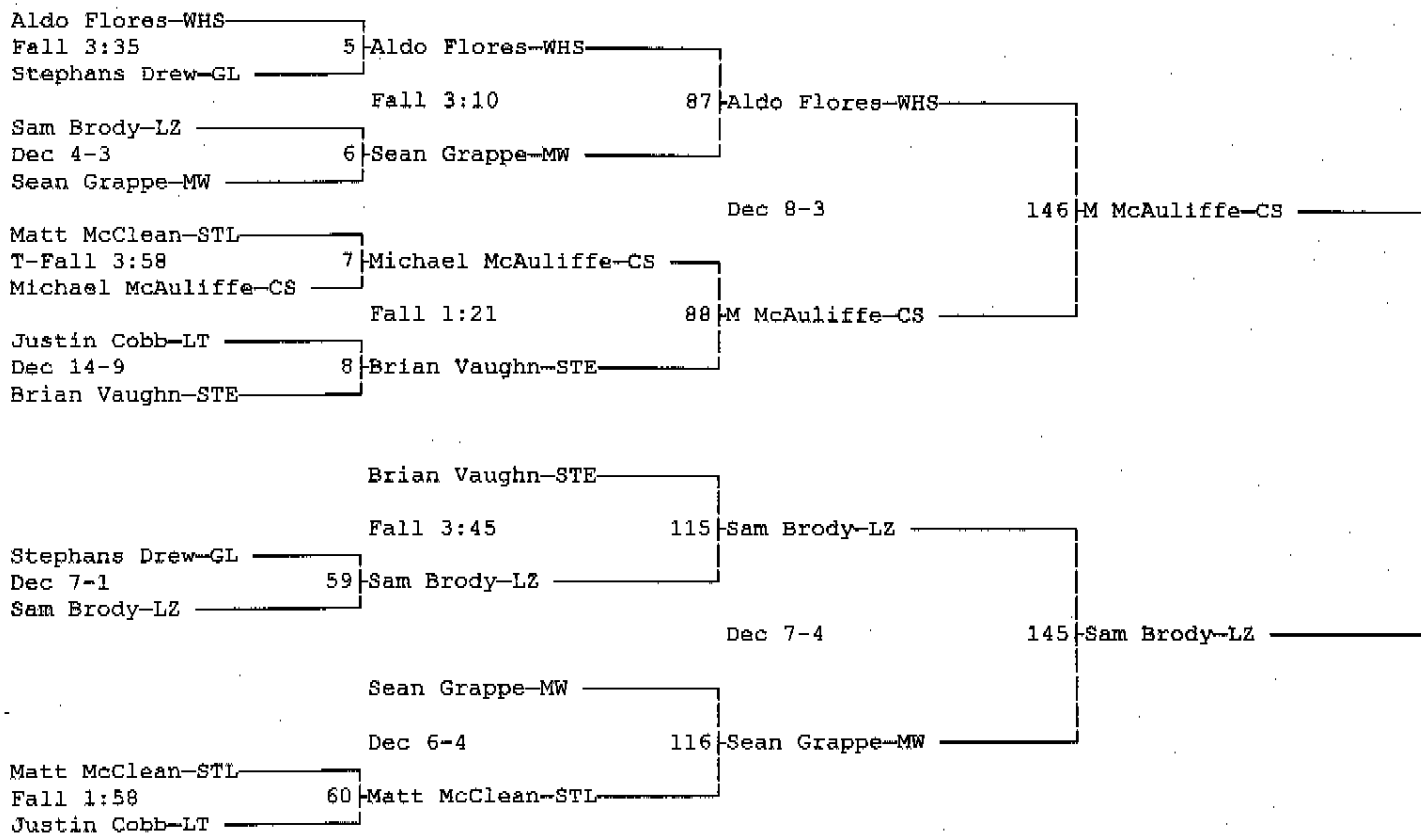

2005 Wheeling Memorial Wrestling Tournament
12-10-05

Place	Score	Name
1	287.0	Carl Sandburg
2	165.0	Wheeling
3	97.0	Stevenson
4	69.0	Lake Zurich
5	63.5	Maine West
6	63.0	Lane Tech
7	55.0	Grayslake
8	30.0	St. Laurence

2005 Wheeling Memorial Wrestling Tournament

12-10-05

Wt Class: 103

2005 Wheeling Memorial Wrestling Tournament

12-10-05

Wt Class: 112

2005 Wheeling Memorial Wrestling Tournament

12-10-05