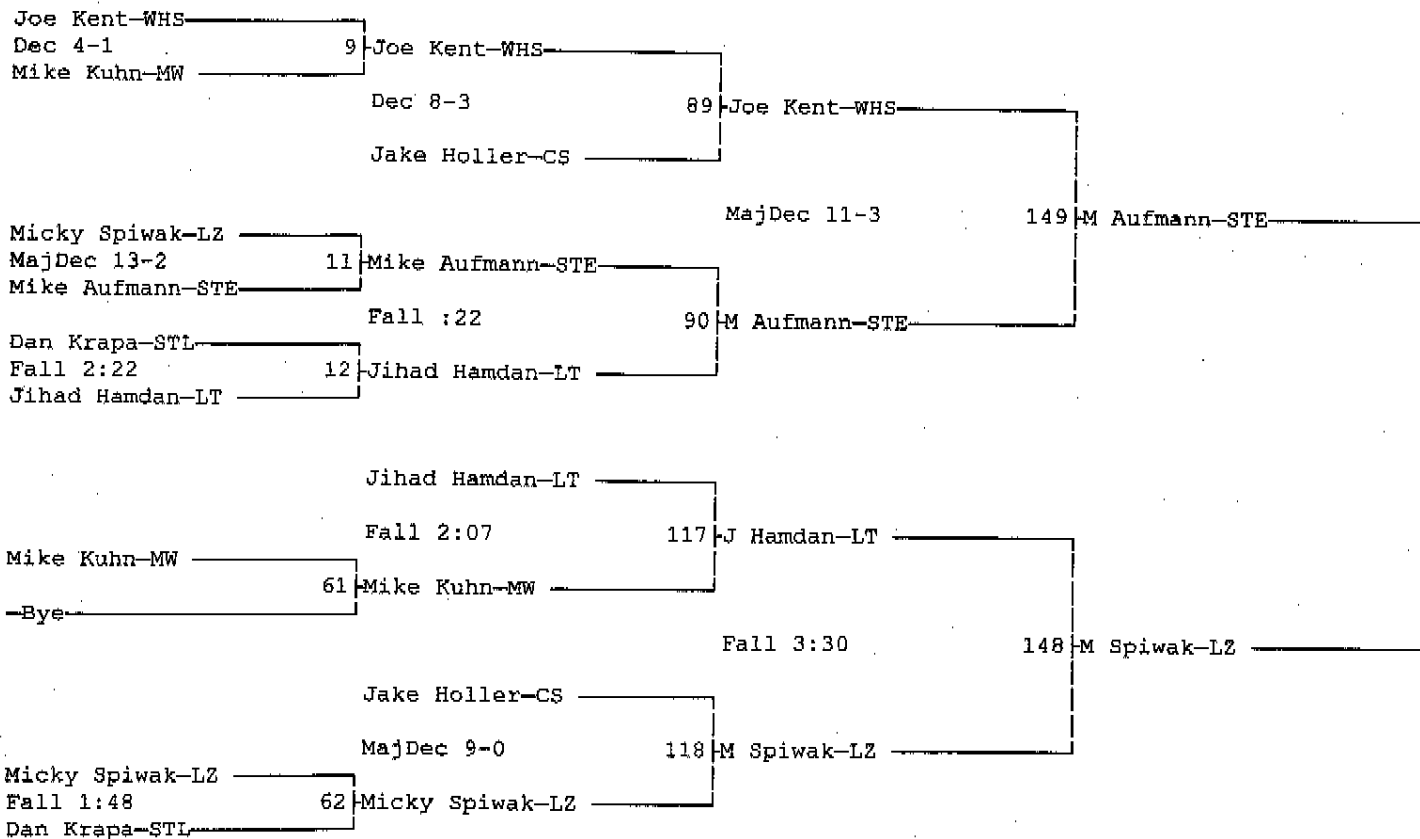

2005 Wheeling Memorial Wrestling Tournament

12-10-05

Wt Class: 119