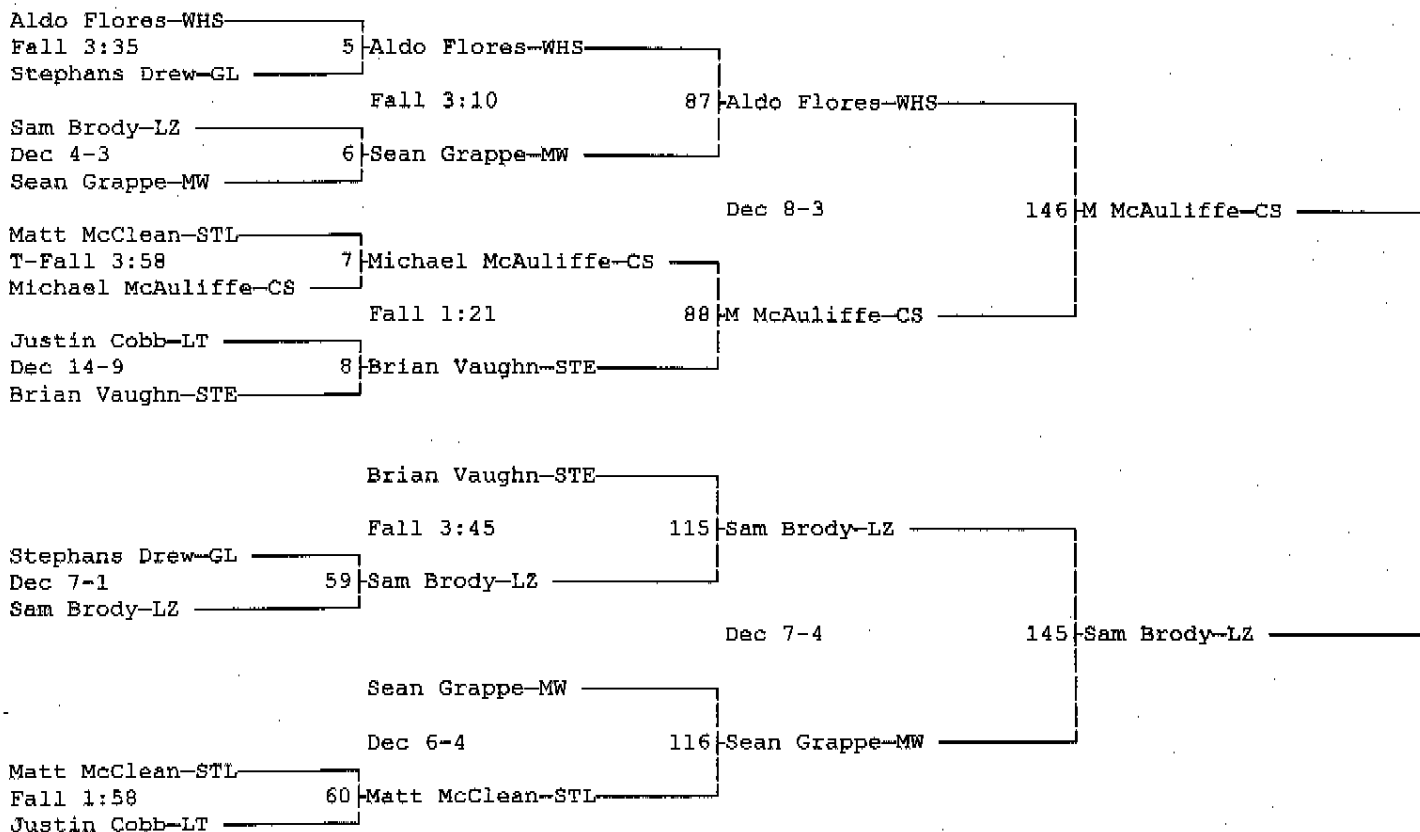

2005 Wheeling Memorial Wrestling Tournament
12-10-05

Place	Score	Name
1	287.0	Carl Sandburg
2	165.0	Wheeling
3	97.0	Stevenson
4	69.0	Lake Zurich
5	63.5	Maine West
6	63.0	Lane Tech
7	55.0	Grayslake
8	30.0	St. Laurence

2005 Wheeling Memorial Wrestling Tournament

12-10-05

Wt Class: 103

2005 Wheeling Memorial Wrestling Tournament

12-10-05

Wt Class: 112

2005 Wheeling Memorial Wrestling Tournament

12-10-05