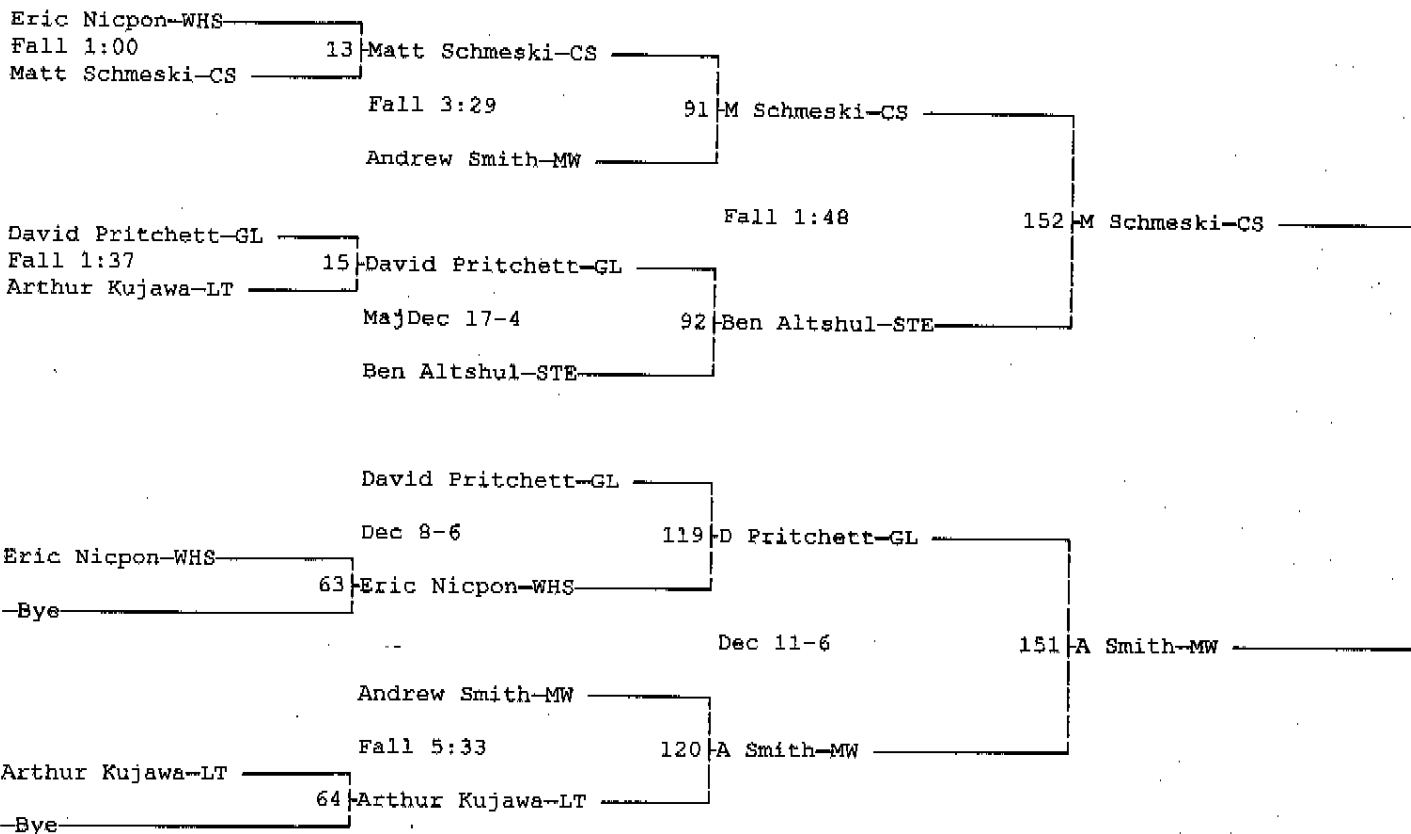

2005 Wheeling Memorial Wrestling Tournament
12-10-05

Place	Score	Name
1	287.0	Carl Sandburg
2	165.0	Wheeling
3	97.0	Stevenson
4	69.0	Lake Zurich
5	63.5	Maine West
6	63.0	Lane Tech
7	55.0	Grayslake
8	30.0	St. Laurence

2005 Wheeling Memorial Wrestling Tournament

12-10-05

Wt Class: 103

2005 Wheeling Memorial Wrestling Tournament

12-10-05

Wt Class: 112

2005 Wheeling Memorial Wrestling Tournament

12-10-05

Wt Class: 119

2005 Wheeling Memorial Wrestling Tournament

12-10-05

Wt Class: 125

2005 Wheeling Memorial Wrestling Tournament

12-10-05

Wt Class: 130

2005 Wheeling Memorial Wrestling Tournament