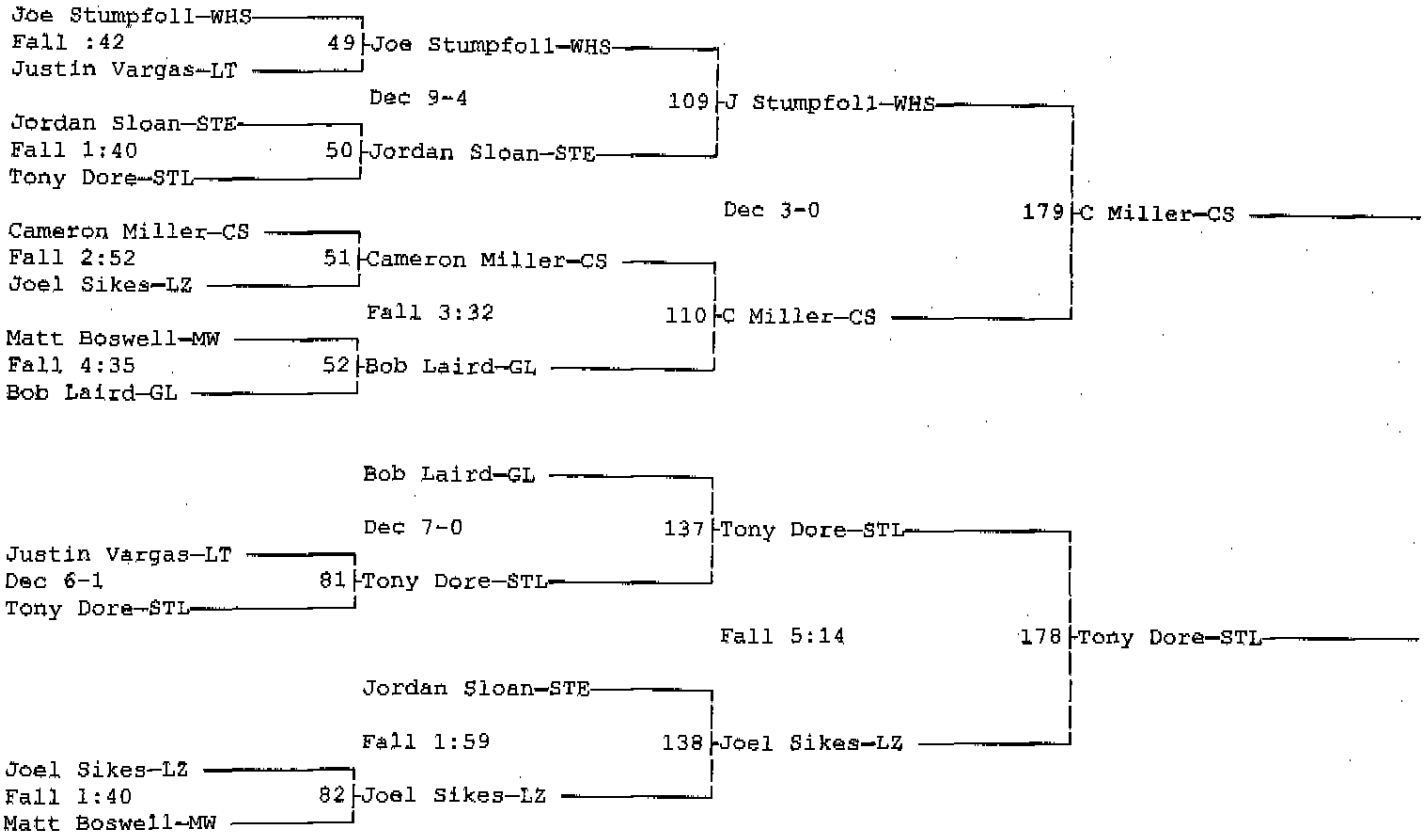

2005 Wheeling Memorial Wrestling Tournament

12-10-05

Wt Class: 215