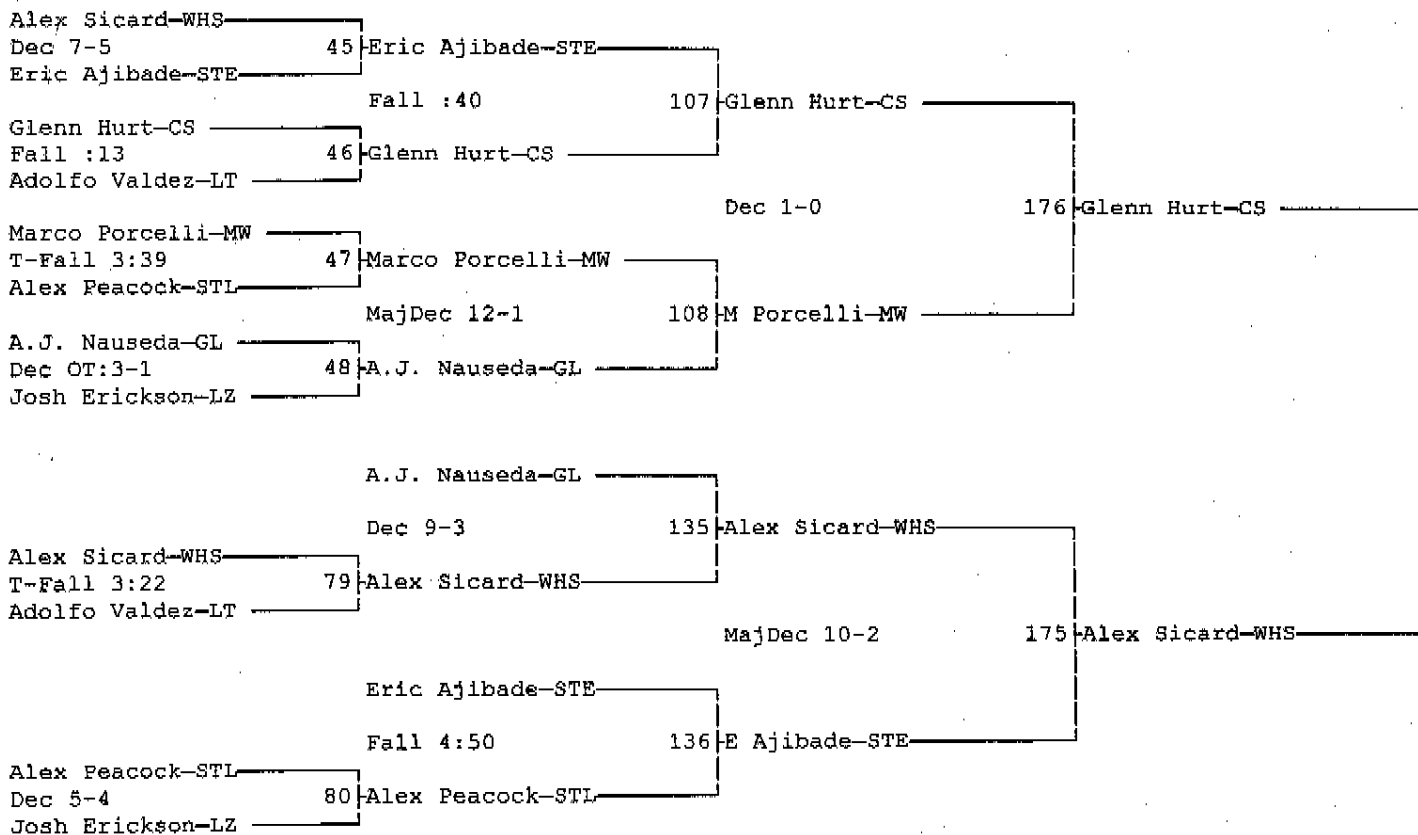

2005 Wheeling Memorial Wrestling Tournament

12-10-05

Wt Class: 189