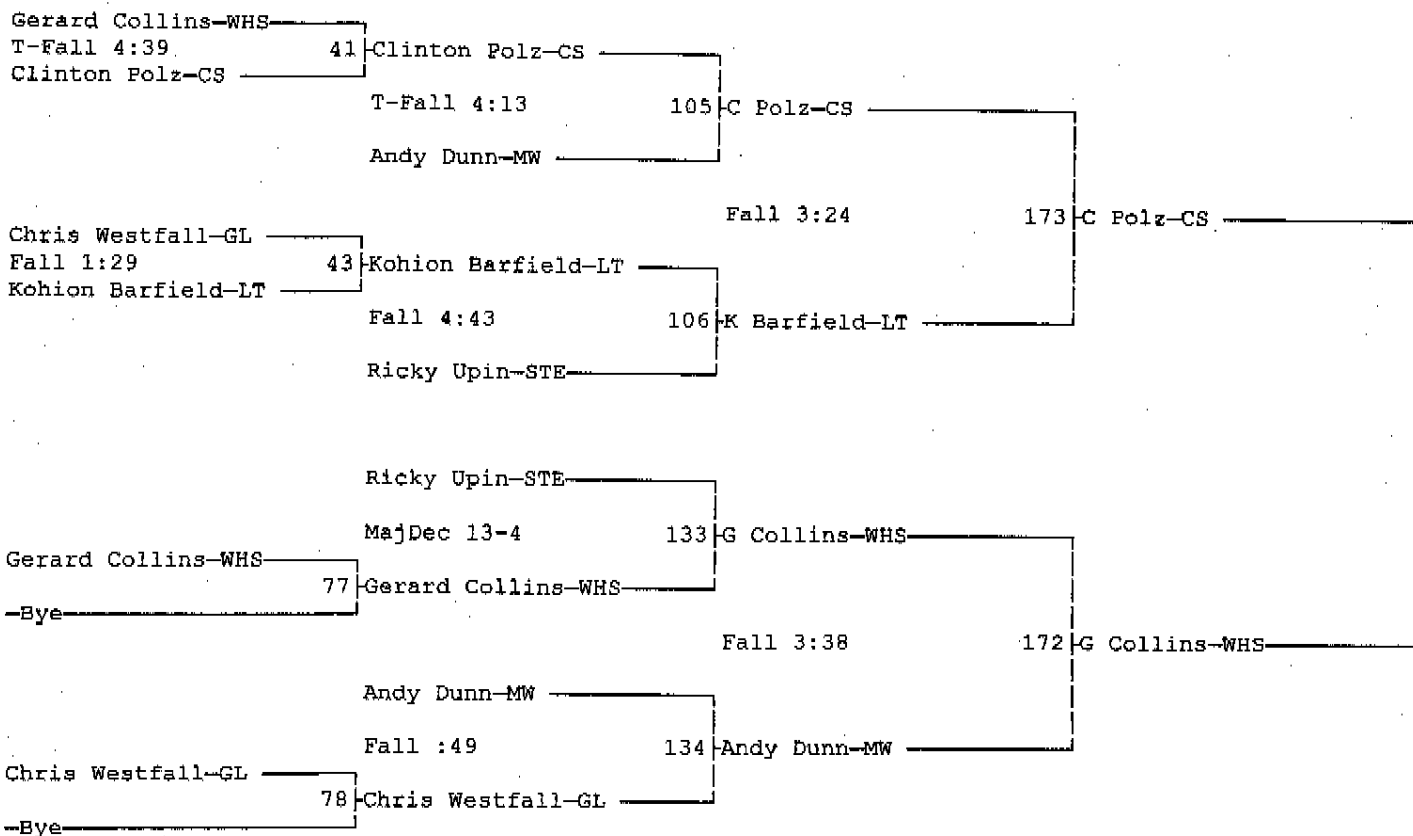

2005 Wheeling Memorial Wrestling Tournament

12-10-05

Wt Class: 160

2005 Wheeling Memorial Wrestling Tournament

12-10-05

Wt Class: 171

2005 Wheeling Memorial Wrestling Tournament

12-10-05