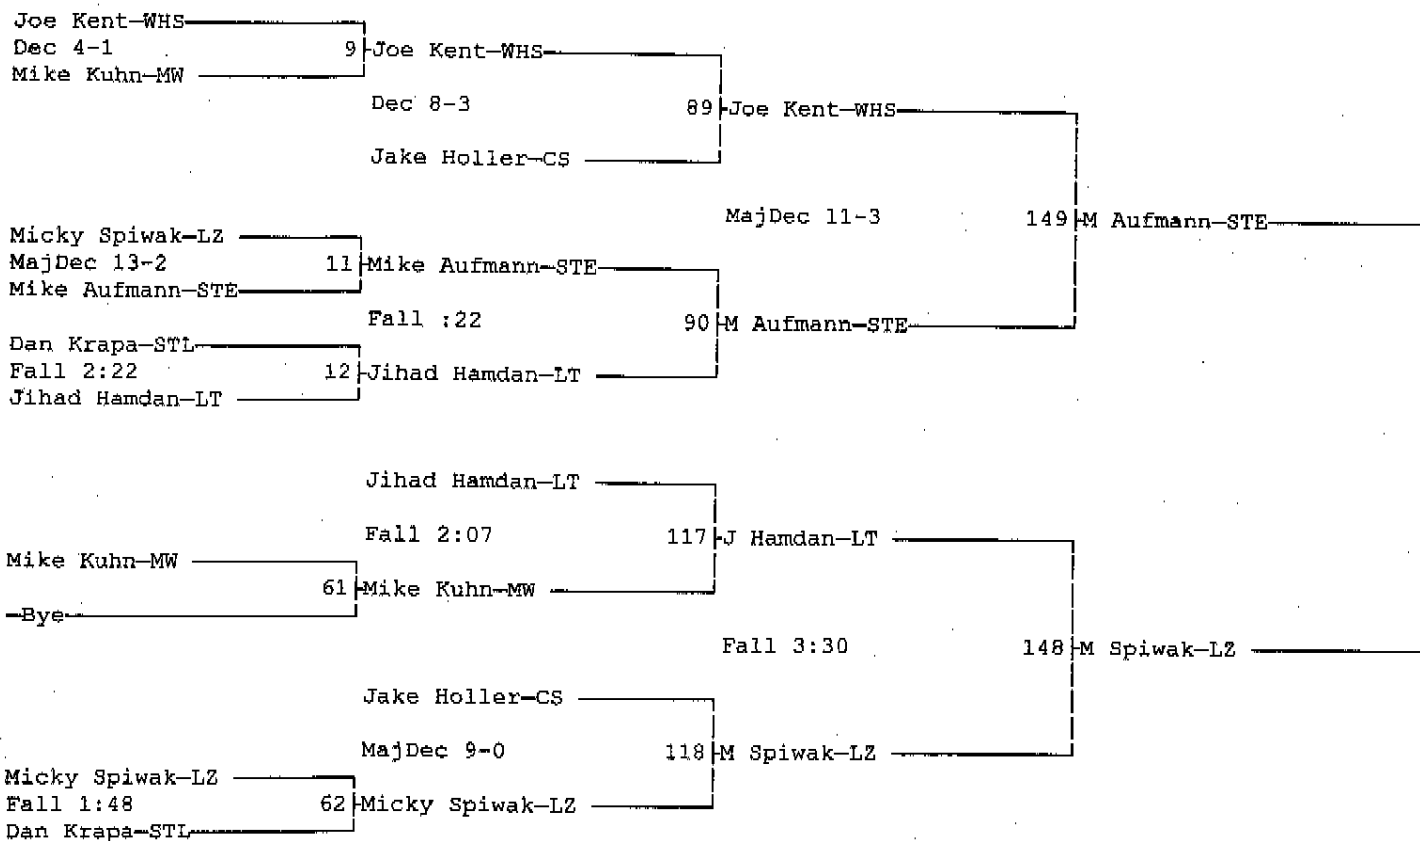

2005 Wheeling Memorial Wrestling Tournament

12-10-05

Wt Class: 119