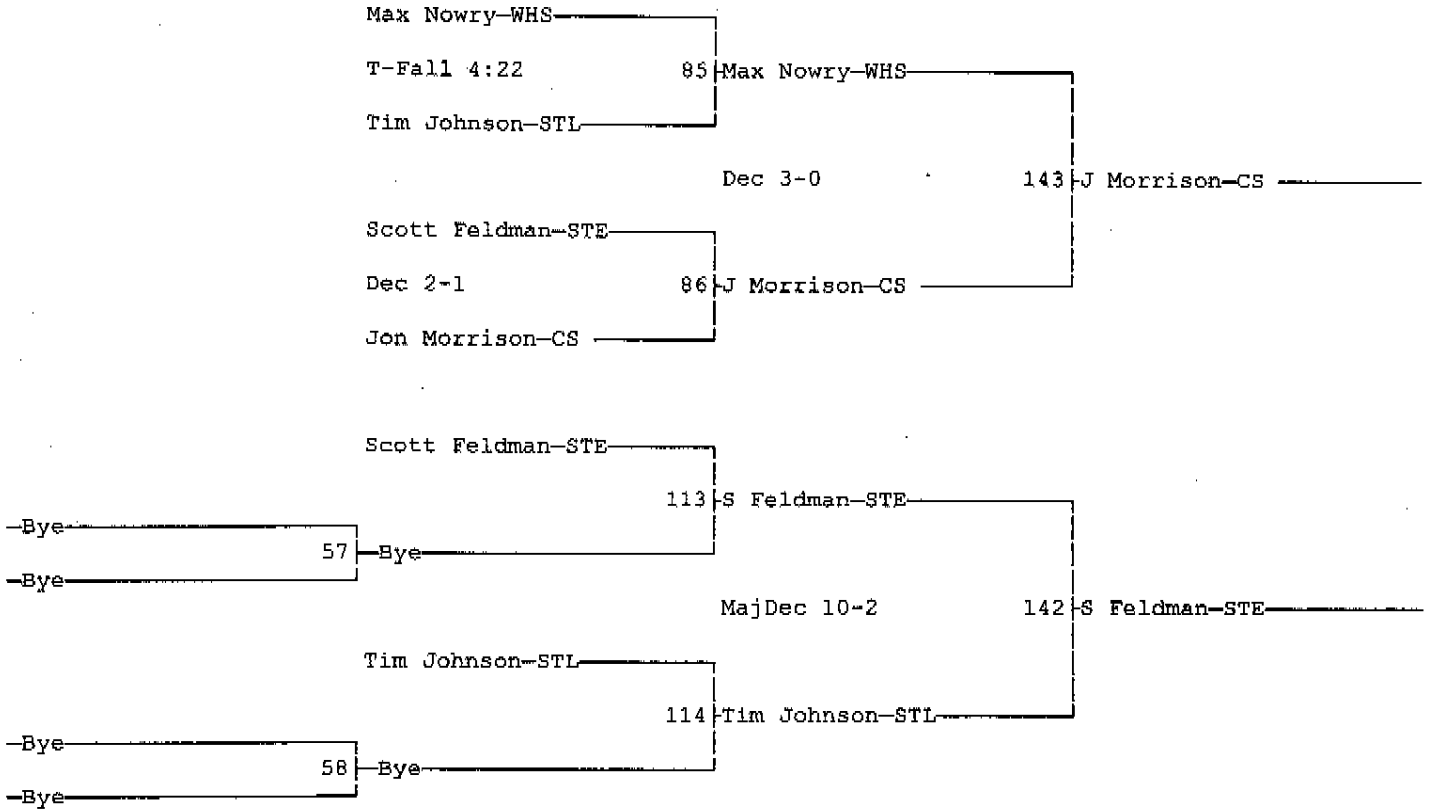

2005 Wheeling Memorial Wrestling Tournament
12-10-05

Place	Score	Name
1	287.0	Carl Sandburg
2	165.0	Wheeling
3	97.0	Stevenson
4	69.0	Lake Zurich
5	63.5	Maine West
6	63.0	Lane Tech
7	55.0	Grayslake
8	30.0	St. Laurence

2005 Wheeling Memorial Wrestling Tournament

12-10-05

Wt Class: 103

2005 Wheeling Memorial Wrestling Tournament

12-10-05

Wt Class: 112

2005 Wheeling Memorial Wrestling Tournament

12-10-05

Wt Class: 119

2005 Wheeling Memorial Wrestling Tournament

12-10-05

Wt Class: 125

2005 Wheeling Memorial Wrestling Tournament

12-10-05

Wt Class: 130

2005 Wheeling Memorial Wrestling Tournament