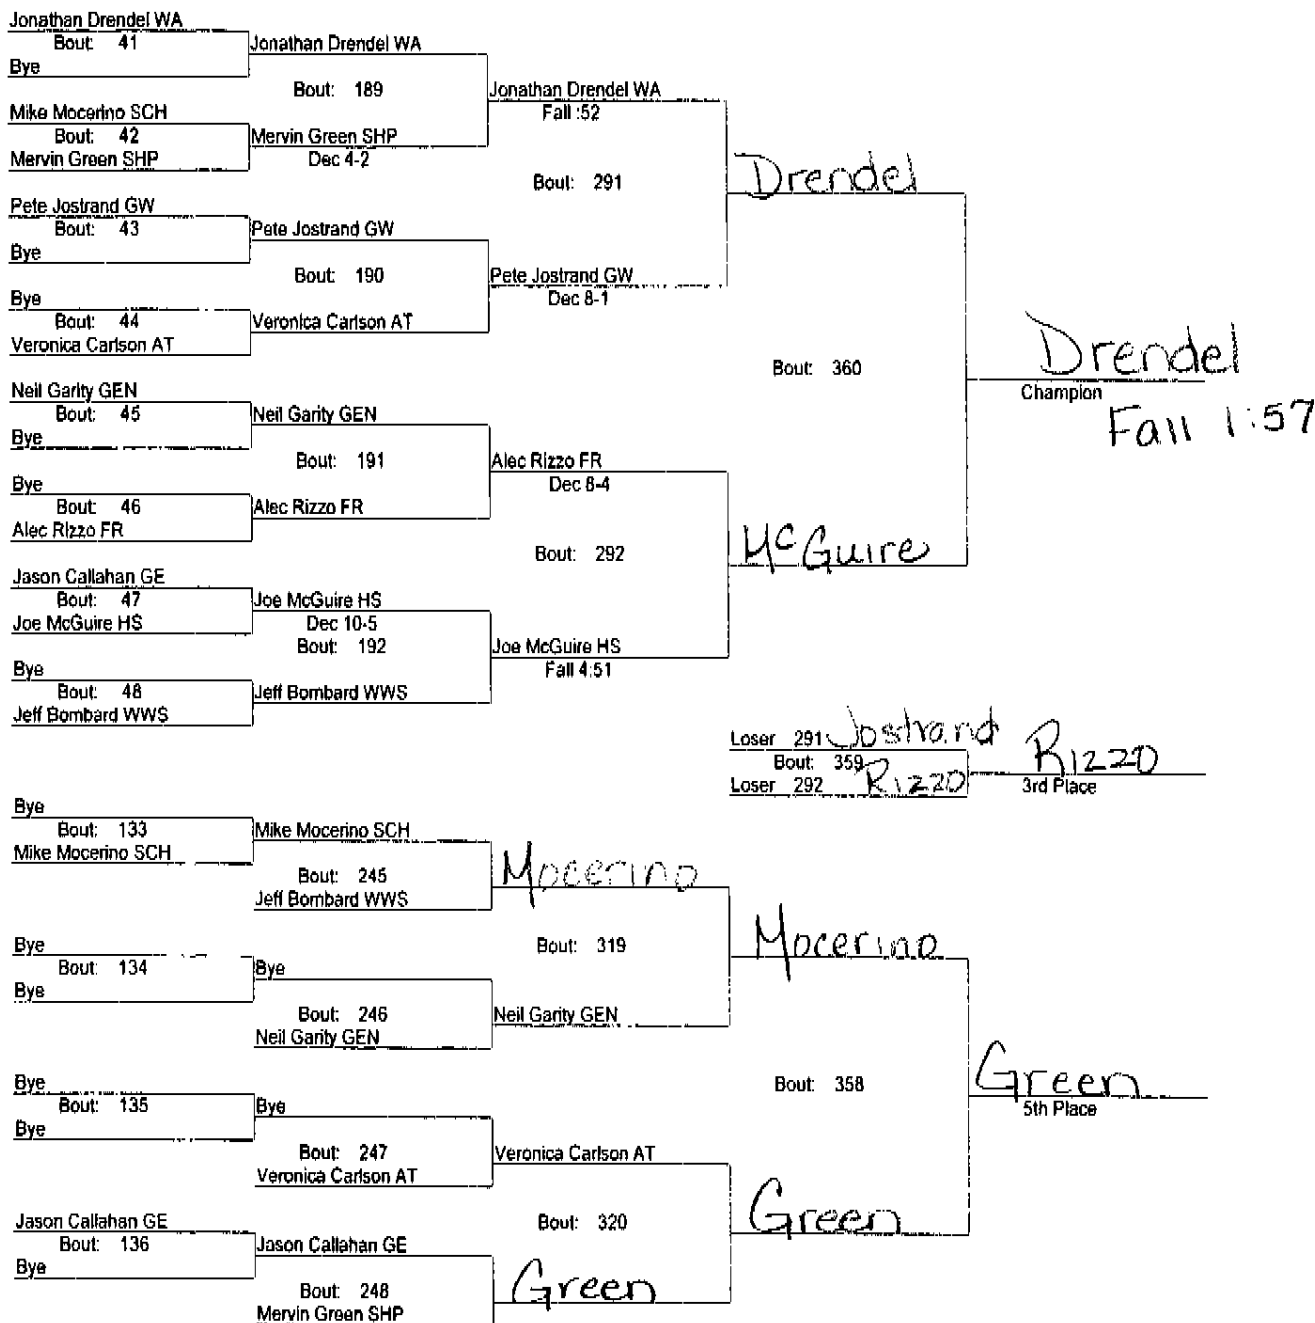

ED EWOLDT WRESTLING INVITATIONAL

November 26, 2005

Place Score Name

Place	Score	Name
①	257	1 144.00 West Aurora ✓
		2 116.00 Hinsdale South 153.0 ④
②	163.5 ³	82.50 Joliet Township
		4 78.00 Shepard 145.0 ⑤
③	158.5 ⁵	76.00 Schaumburg
		6 71.50 Geneva 120.50 ⑥
		7 59.00 Fremd 98.0 ⑧
⑦	101.0	8 57.00 Glenbard East
		9 56.00 Wheaton Warrenville South
⑨	88.5	10 54.00 Glenbard West 78.0 ⑩
		11 30.00 Fenton 44.0 ⑪
⑬	23	12 15.00 Addison Trail
		13 6.00 Kaneland 4.2 ⑫
		14 0.00 Team 14
		0.00 Team 15
		0.00 Team 16

November 26, 2005

119

ED EWOLDT WRESTLING INVITATIONAL

November 26, 2005

125

ED EWOLDT WRESTLING INVITATIONAL

November 26, 2005

130

ED EWOLDT WRESTLING INVITATIONAL

November 26, 2005

135

ED EWOLDT WRESTLING INVITATIONAL

November 26, 2005

140

ED EWOLDT WRESTLING INVITATIONAL

November 26, 2005

145

ED EWOLDT WRESTLING INVITATIONAL

November 26, 2005

152

ED EWOLDT WRESTLING INVITATIONAL

November 26, 2005

160

ED EWOLDT WRESTLING INVITATIONAL