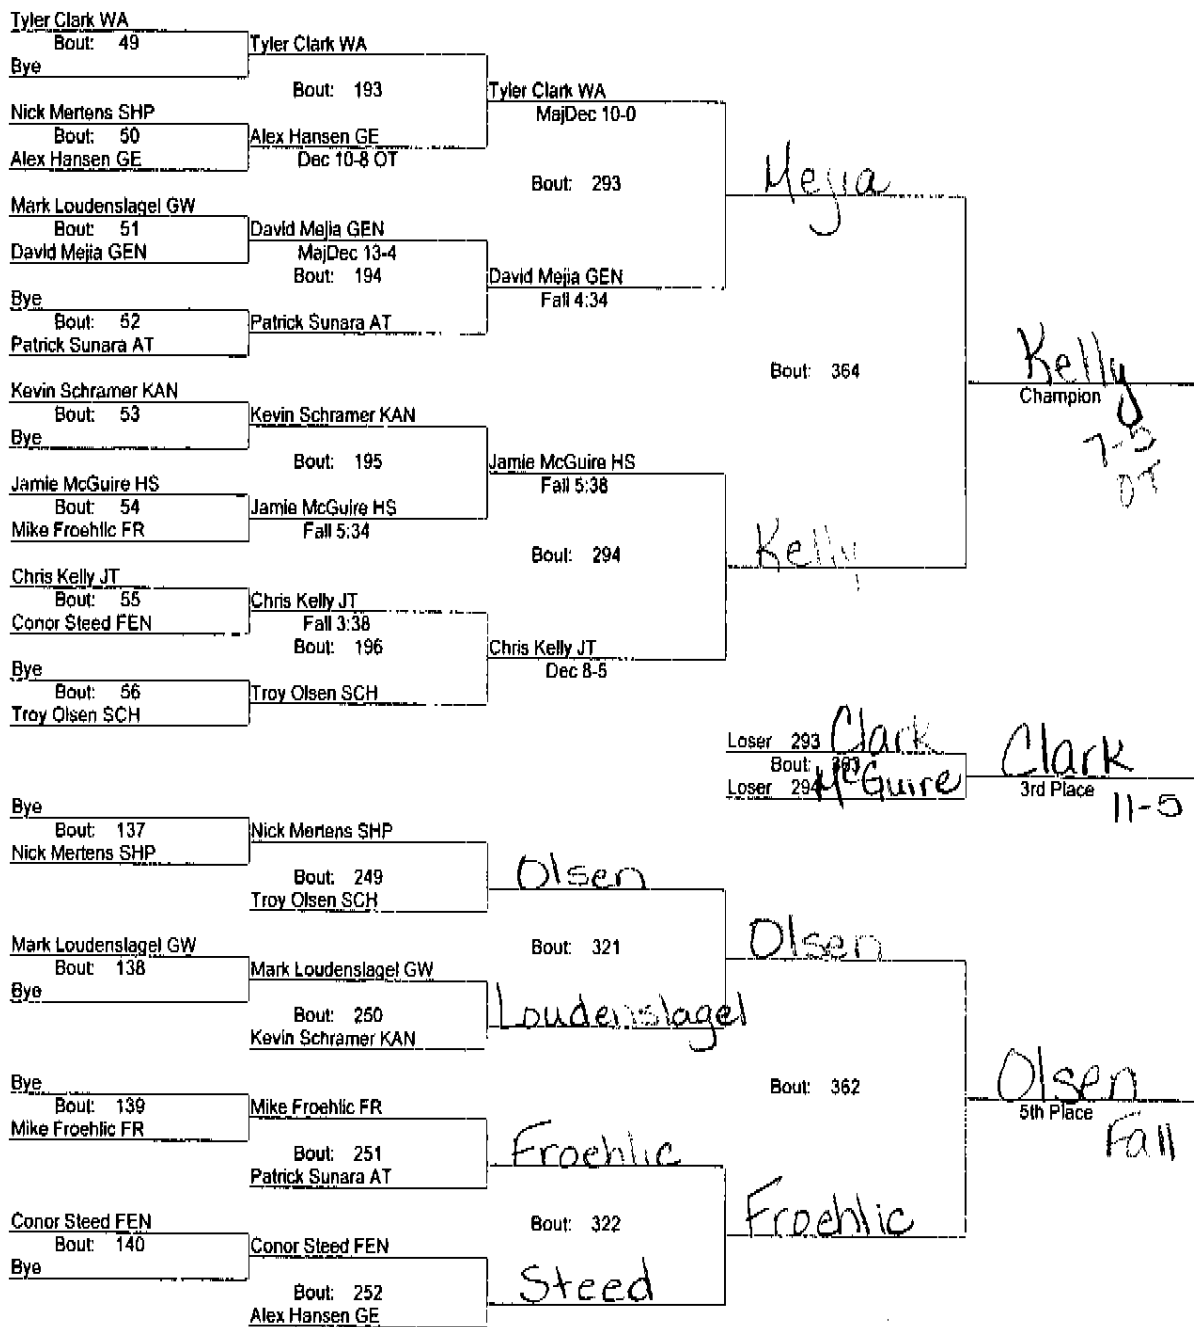

ED EWOLDT WRESTLING INVITATIONAL

November 26, 2005

Place Score Name

Place	Score	Name
①	257	1 144.00 West Aurora ✓
		2 116.00 Hinsdale South 153.0 ④
②	163.5 ³	82.50 Joliet Township
		4 78.00 Shepard 145.0 ⑤
③	158.5 ⁵	76.00 Schaumburg
		6 71.50 Geneva 120.50 ⑥
		7 59.00 Fremd 98.0 ⑧
⑦	101.0	8 57.00 Glenbard East
		9 56.00 Wheaton Warrenville South
⑨	88.5	10 54.00 Glenbard West 78.0 ⑩
		11 30.00 Fenton 44.0 ⑪
⑬	23	12 15.00 Addison Trail
		13 6.00 Kaneland 4.2 ⑫
		14 0.00 Team 14
		0.00 Team 15
		0.00 Team 16

November 26, 2005

119

ED EWOLDT WRESTLING INVITATIONAL

November 26, 2005

125

ED EWOLDT WRESTLING INVITATIONAL

November 26, 2005

130

ED EWOLDT WRESTLING INVITATIONAL

November 26, 2005

135

ED EWOLDT WRESTLING INVITATIONAL

November 26, 2005

140

ED EWOLDT WRESTLING INVITATIONAL

November 26, 2005

145

ED EWOLDT WRESTLING INVITATIONAL

November 26, 2005

152

ED EWOLDT WRESTLING INVITATIONAL

November 26, 2005

160

ED EWOLDT WRESTLING INVITATIONAL