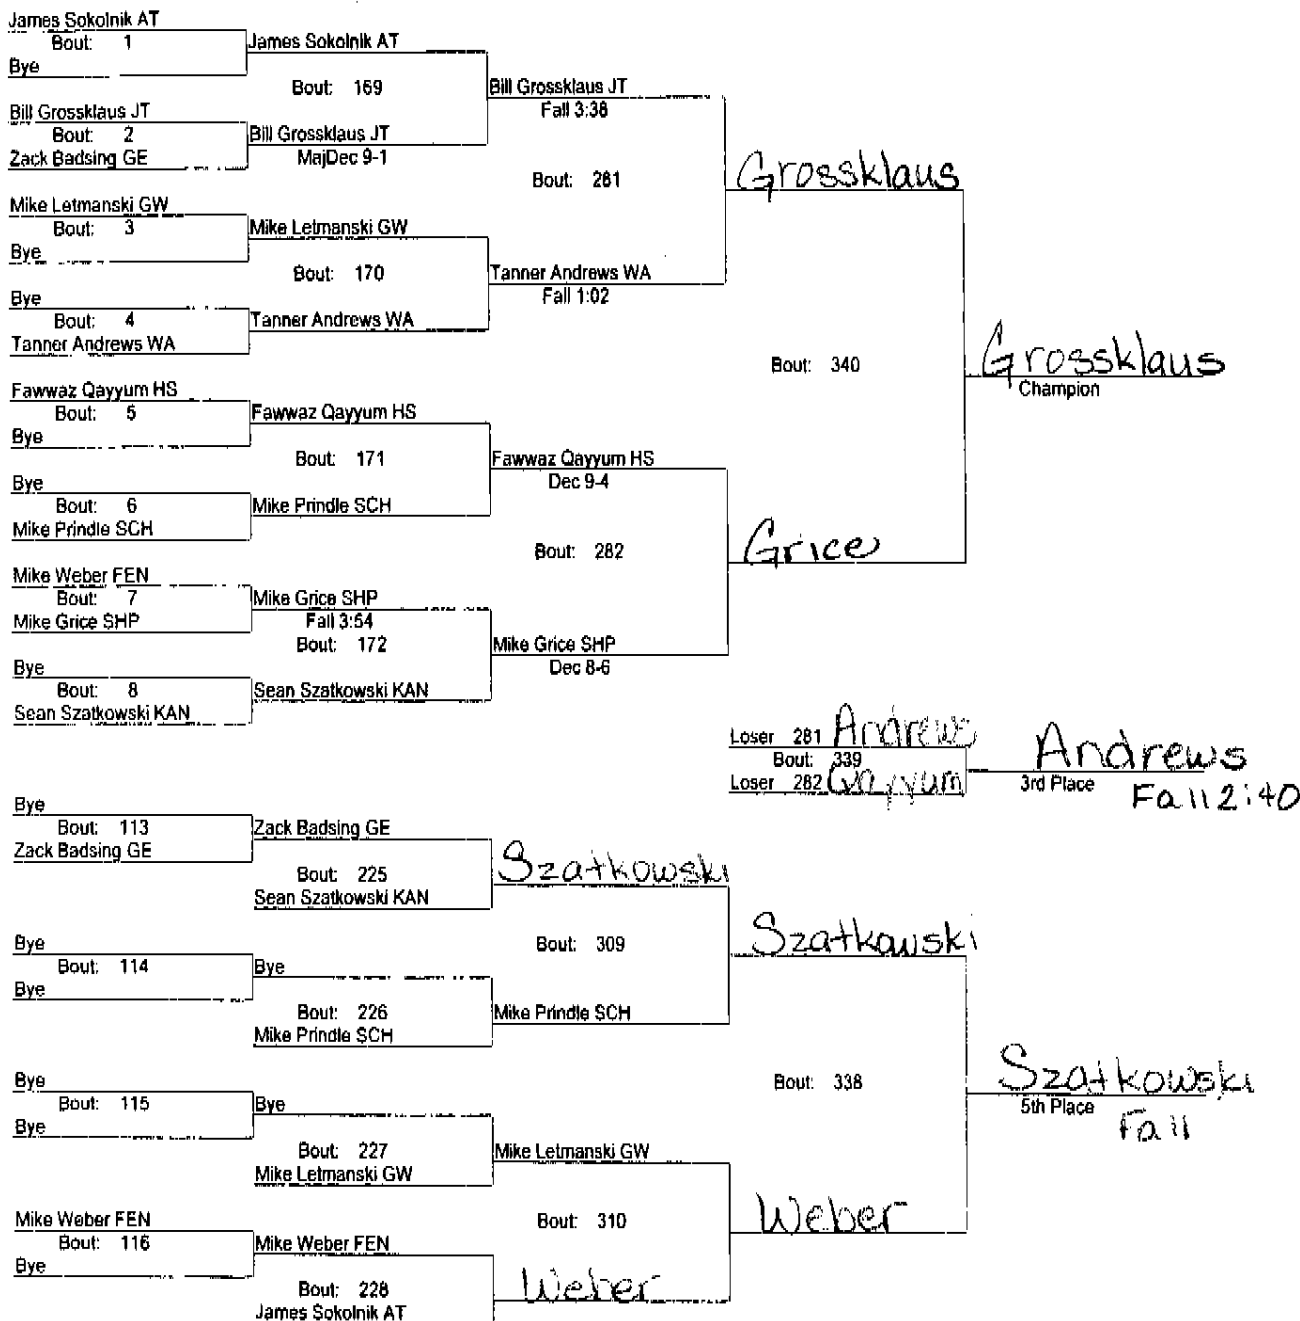

ED EWOLDT WRESTLING INVITATIONAL

November 26, 2005

Place Score Name

Place	Score	Name
① 257	144.00	West Aurora ✓
	116.00	Hinsdale South 153.0 ④
② 163.5 ³	82.50	Joliet Township
	78.00	Shepard 145.0 ⑤
③ 158.5 ⁵	76.00	Schaumburg
	71.50	Geneva 120.50 ⑥
	59.00	Fremd 98.0 ⑧
⑦ 101.0	57.00	Glenbard East
	56.00	Wheaton Warrenville South
⑨ 88.5	54.00	Glenbard West 78.0 ⑩
	30.00	Fenton 44.0 ⑪
⑬ 23	15.00	Addison Trail
	6.00	Kaneland 4.2 ⑫
	0.00	Team 14
	0.00	Team 15
	0.00	Team 16

* Team has non-scoring wrestler

ED EWOLDT WRESTLING INVITATIONAL

November 26, 2005

103

ED EWOLDT WRESTLING INVITATIONAL

November 26, 2005

112

ED EWOLDT WRESTLING INVITATIONAL