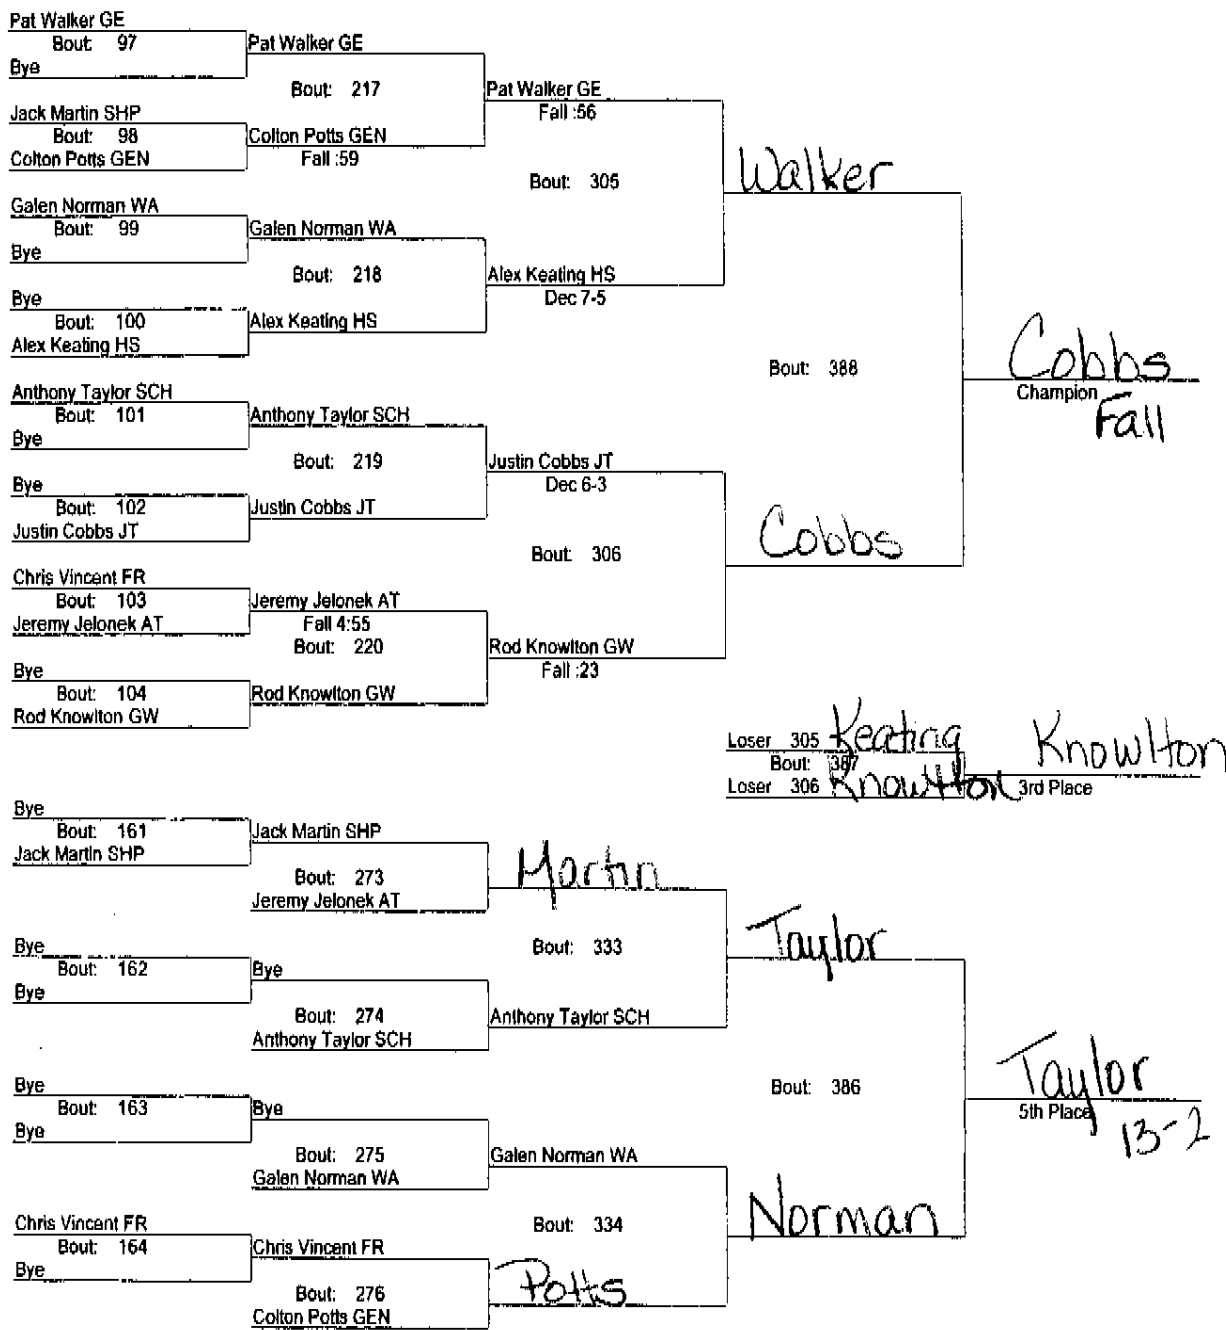

November 26, 2005

171

ED EWOLDT WRESTLING INVITATIONAL

November 26, 2005

189

ED EWOLDT WRESTLING INVITATIONAL

November 26, 2005

215