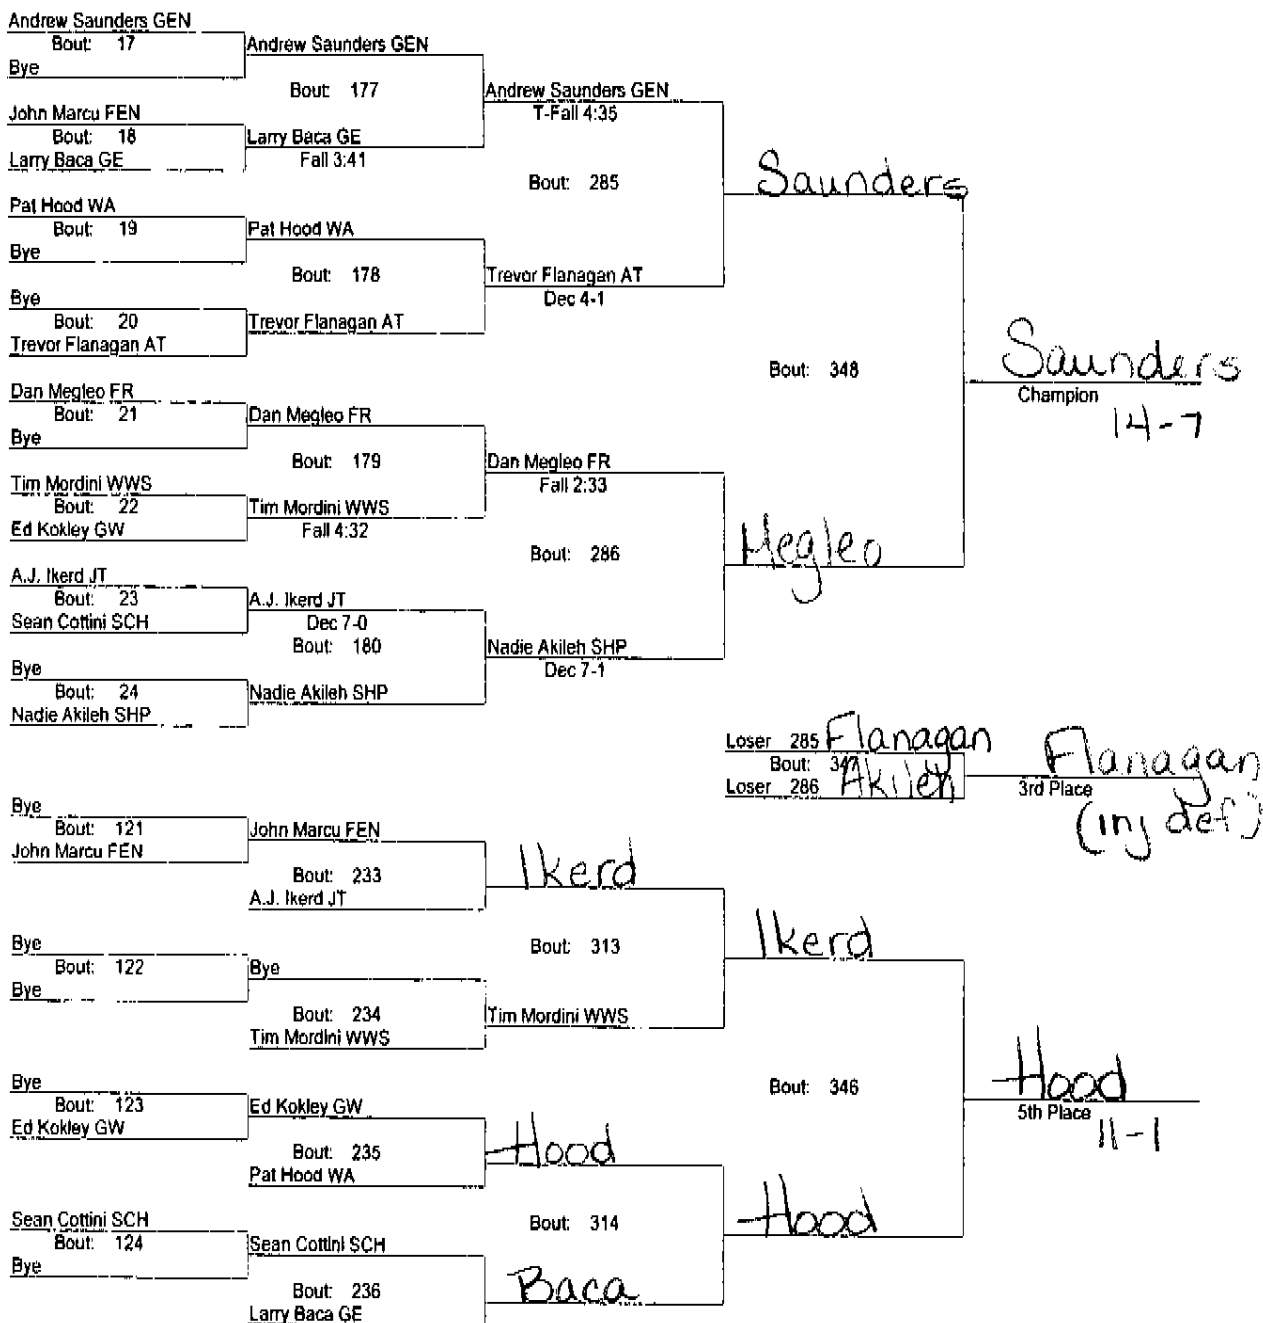

ED EWOLDT WRESTLING INVITATIONAL

November 26, 2005

Place Score Name

Place	Score	Name
① 257	144.00	West Aurora ✓
	116.00	Hinsdale South 153.0 ④
② 163.5 ³	82.50	Joliet Township
	78.00	Shepard 145.0 ⑤
③ 158.5 ⁵	76.00	Schaumburg
	71.50	Geneva 120.50 ⑥
	59.00	Fremd 98.0 ⑧
⑦ 101.0	57.00	Glenbard East
	56.00	Wheaton Warrenville South
⑨ 88.5	54.00	Glenbard West 78.0 ⑩
	30.00	Fenton 44.0 ⑪
⑬ 23	15.00	Addison Trail
	6.00	Kaneland 4.2 ⑫
	0.00	Team 14
	0.00	Team 15
	0.00	Team 16

* Team has non-scoring wrestler

ED EWOLDT WRESTLING INVITATIONAL

November 26, 2005

103

ED EWOLDT WRESTLING INVITATIONAL

November 26, 2005

112

ED EWOLDT WRESTLING INVITATIONAL

November 26, 2005

119

ED EWOLDT WRESTLING INVITATIONAL

November 26, 2005

125

ED EWOLDT WRESTLING INVITATIONAL

November 26, 2005

130