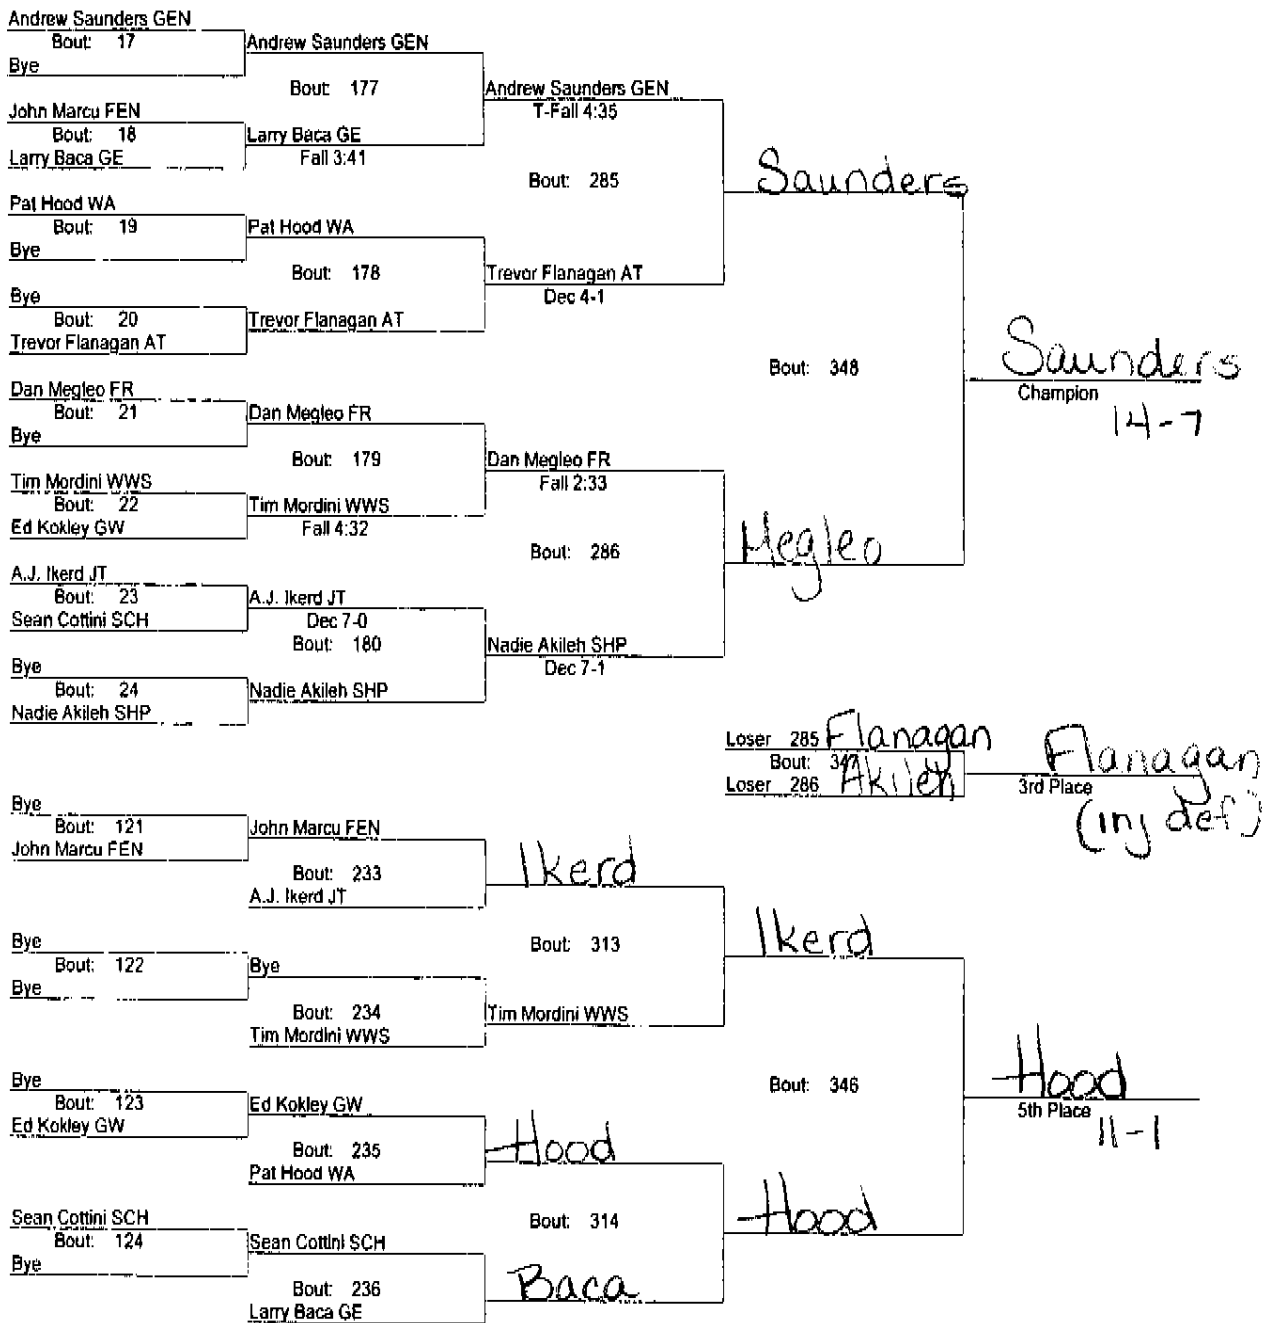

ED EWOLDT WRESTLING INVITATIONAL

November 26, 2005

Place Score Name

Place	Score	Name
①	257	1 144.00 West Aurora ✓
		2 116.00 Hinsdale South 153.0 ④
②	163.5 ³	82.50 Joliet Township
		4 78.00 Shepard 145.0 ⑤
③	158.5 ⁵	76.00 Schaumburg
		6 71.50 Geneva 120.50 ⑥
		7 59.00 Fremd 98.0 ⑧
⑦	101.0	8 57.00 Glenbard East
		9 56.00 Wheaton Warrenville South
⑨	88.5	10 54.00 Glenbard West 78.0 ⑩
		11 30.00 Fenton 44.0 ⑪
⑬	23	12 15.00 Addison Trail
		13 6.00 Kaneland 4.2 ⑫
		14 0.00 Team 14
		0.00 Team 15
		0.00 Team 16

* Team has non-scoring wrestler

ED EWOLDT WRESTLING INVITATIONAL

November 26, 2005

103

ED EWOLDT WRESTLING INVITATIONAL

November 26, 2005

112

ED EWOLDT WRESTLING INVITATIONAL

November 26, 2005

119

ED EWOLDT WRESTLING INVITATIONAL

November 26, 2005

125

ED EWOLDT WRESTLING INVITATIONAL

November 26, 2005

130