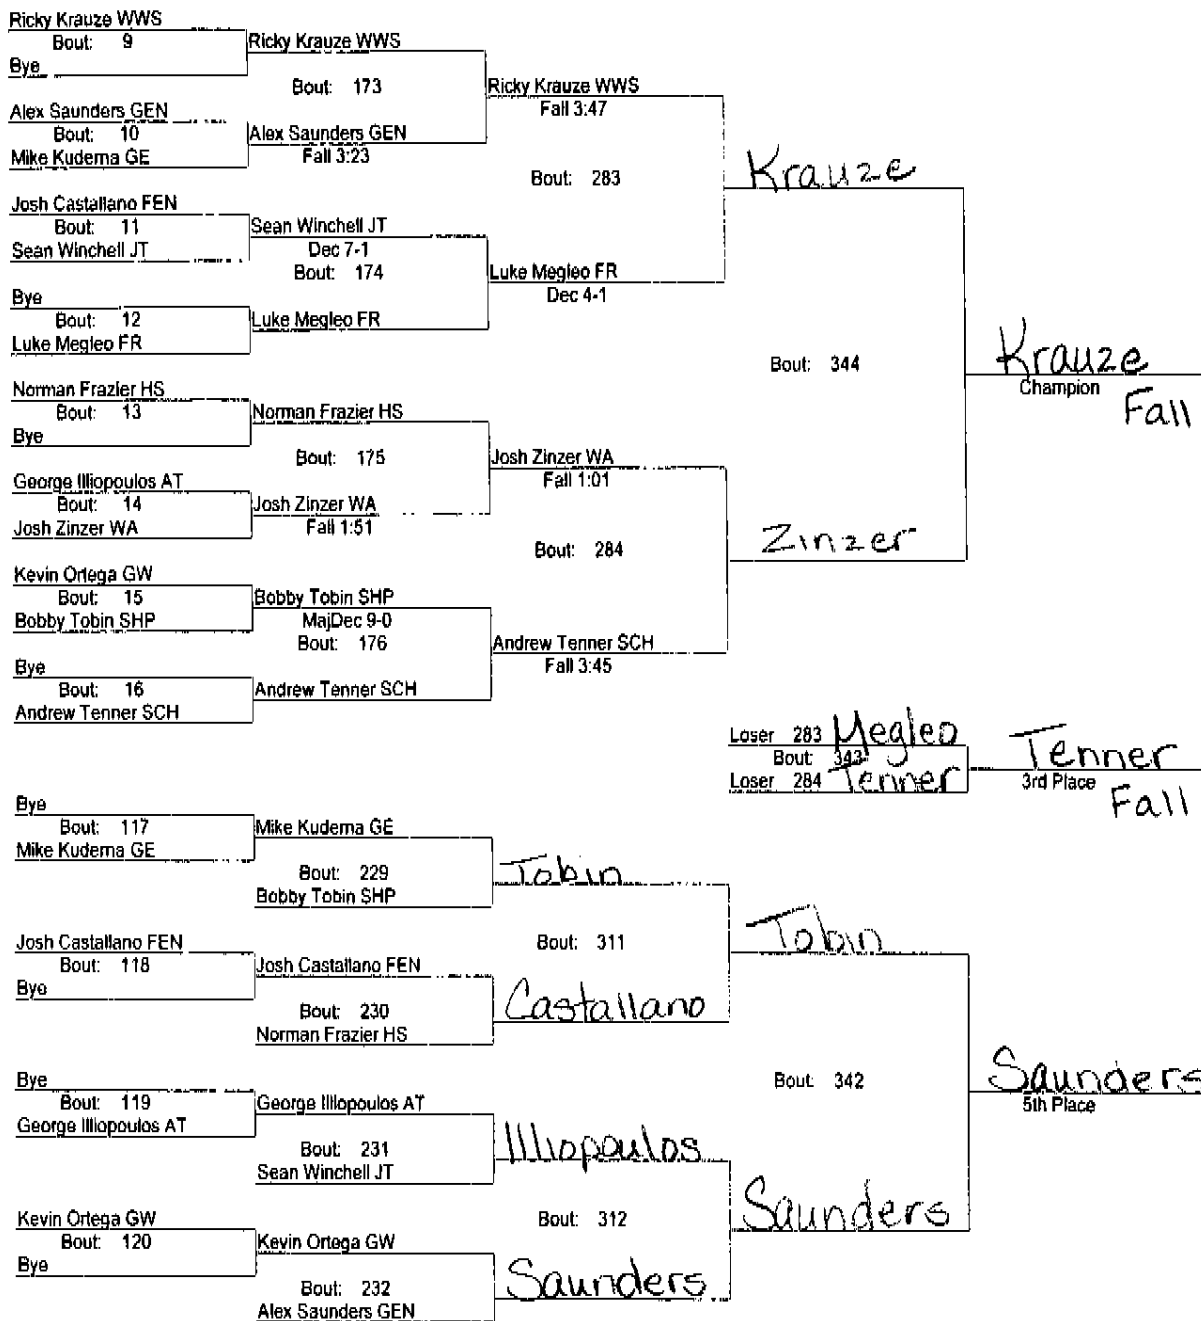

ED EWOLDT WRESTLING INVITATIONAL

November 26, 2005

Place Score Name

Place	Score	Name
①	257	1 144.00 West Aurora ✓
		2 116.00 Hinsdale South 153.0 ④
②	163.5 ³	82.50 Joliet Township
		4 78.00 Shepard 145.0 ⑤
③	158.5 ⁵	76.00 Schaumburg
		6 71.50 Geneva 120.50 ⑥
		7 59.00 Fremd 98.0 ⑧
⑦	101.0	8 57.00 Glenbard East
		9 56.00 Wheaton Warrenville South
⑨	88.5	10 54.00 Glenbard West 78.0 ⑩
		11 30.00 Fenton 44.0 ⑪
⑬	23	12 15.00 Addison Trail
		13 6.00 Kaneland 4.2 ⑫
		14 0.00 Team 14
		0.00 Team 15
		0.00 Team 16

* Team has non-scoring wrestler

ED EWOLDT WRESTLING INVITATIONAL

November 26, 2005

103

ED EWOLDT WRESTLING INVITATIONAL

November 26, 2005

112

ED EWOLDT WRESTLING INVITATIONAL

November 26, 2005

119

ED EWOLDT WRESTLING INVITATIONAL

November 26, 2005

125

ED EWOLDT WRESTLING INVITATIONAL

November 26, 2005

130