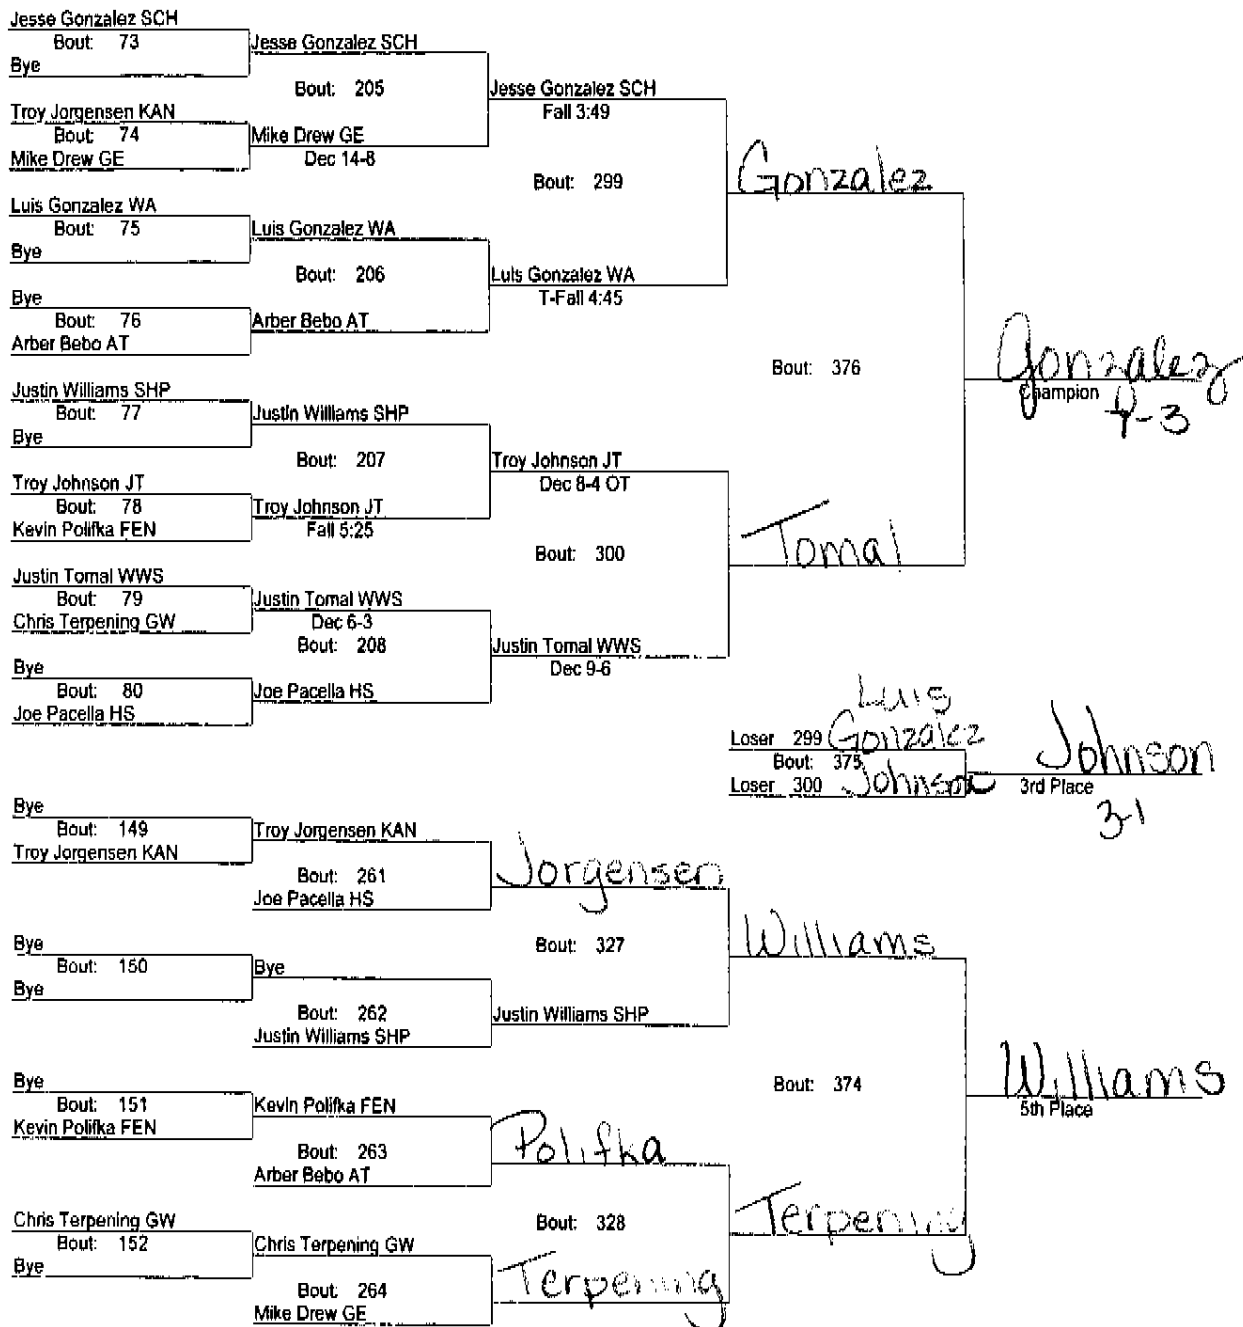

ED EWOLDT WRESTLING INVITATIONAL

November 26, 2005

Place Score Name

Place	Score	Name
① 257	144.00	West Aurora ✓
	116.00	Hinsdale South 153.0 ④
② 163.5 ³	82.50	Joliet Township
	78.00	Shepard 145.0 ⑤
③ 158.5 ⁵	76.00	Schaumburg
	71.50	Geneva 120.50 ⑥
	59.00	Fremd 98.0 ⑧
⑦ 101.0	57.00	Glenbard East
	56.00	Wheaton Warrenville South
⑨ 88.5	54.00	Glenbard West 78.0 ⑩
	30.00	Fenton 44.0 ⑪
⑬ 23	15.00	Addison Trail
	6.00	Kaneland 4.2 ⑫
	0.00	Team 14
	0.00	Team 15
	0.00	Team 16

145

ED EWOLDT WRESTLING INVITATIONAL

November 26, 2005

152

ED EWOLDT WRESTLING INVITATIONAL

November 26, 2005

160

ED EWOLDT WRESTLING INVITATIONAL

November 26, 2005

171

ED EWOLDT WRESTLING INVITATIONAL

November 26, 2005

189

ED EWOLDT WRESTLING INVITATIONAL

November 26, 2005

215