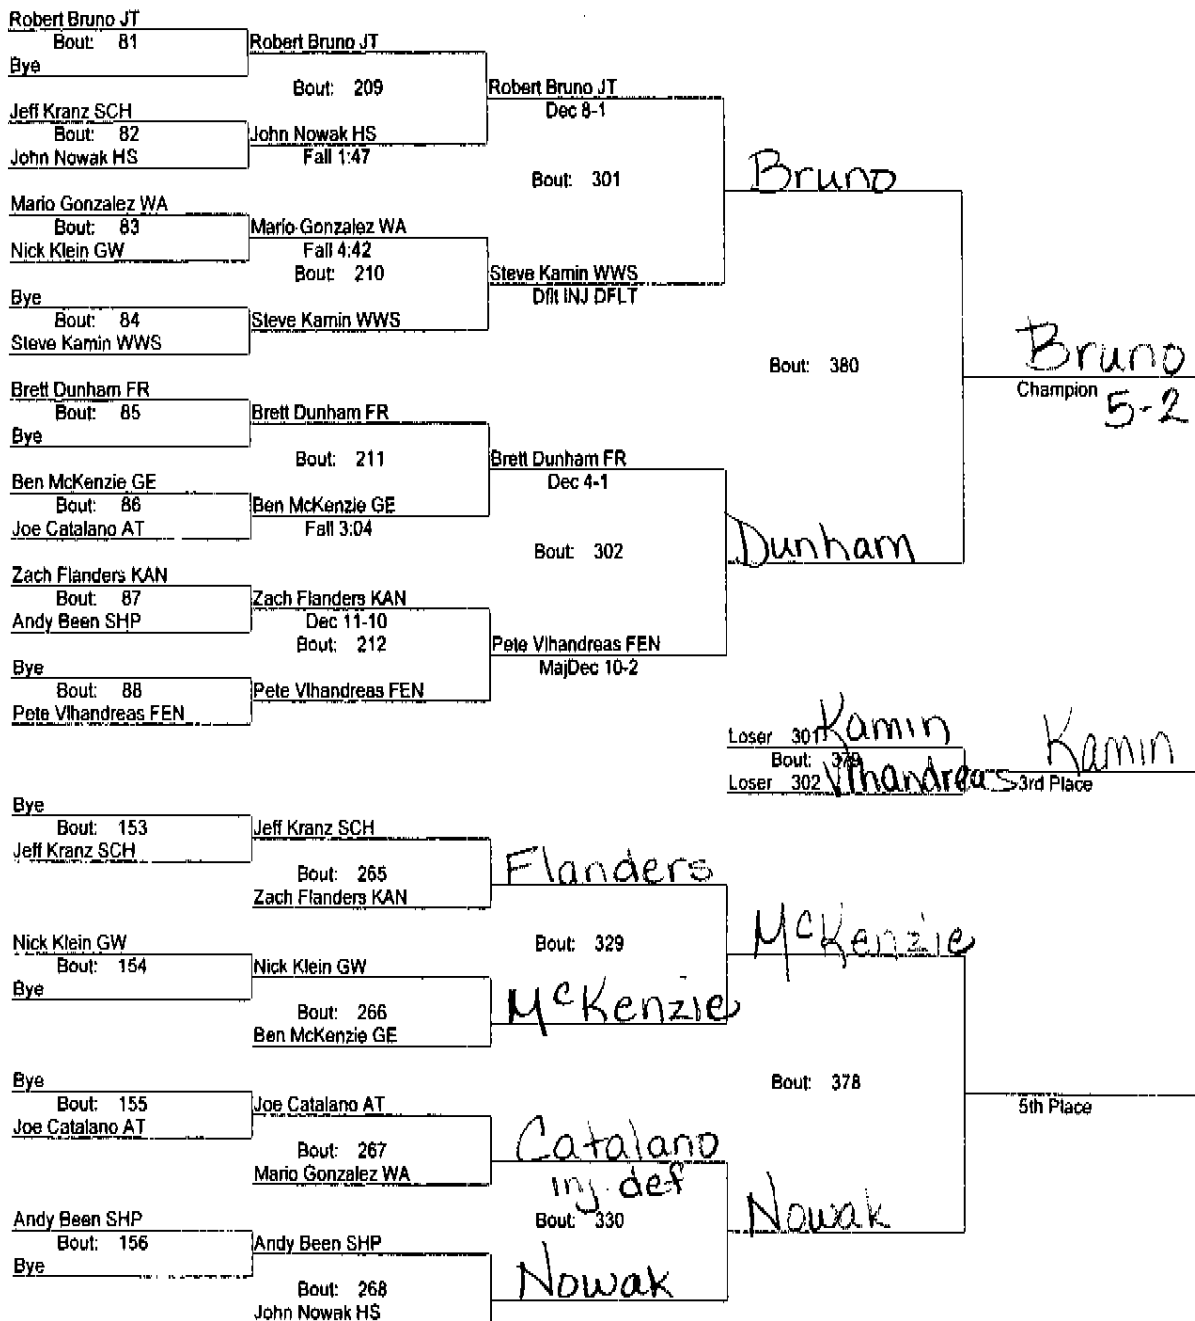

ED EWOLDT WRESTLING INVITATIONAL

November 26, 2005

Place Score Name

Place	Score	Name
①	257	1 144.00 West Aurora ✓
		2 116.00 Hinsdale South 153.0 ④
②	163.5 ³	82.50 Joliet Township
		4 78.00 Shepard 145.0 ⑤
③	158.5 ⁵	76.00 Schaumburg
		6 71.50 Geneva 120.50 ⑥
		7 59.00 Fremd 98.0 ⑧
⑦	101.0	8 57.00 Glenbard East
		9 56.00 Wheaton Warrenville South
⑨	88.5	10 54.00 Glenbard West 78.0 ⑩
		11 30.00 Fenton 44.0 ⑪
⑬	23	12 15.00 Addison Trail
		13 6.00 Kaneland 4.2 ⑫
		14 0.00 Team 14
		0.00 Team 15
		0.00 Team 16

ED EWOLDT WRESTLING INVITATIONAL

November 26, 2005

135

ED EWOLDT WRESTLING INVITATIONAL

November 26, 2005

140

ED EWOLDT WRESTLING INVITATIONAL

November 26, 2005

145

ED EWOLDT WRESTLING INVITATIONAL

November 26, 2005

152

ED EWOLDT WRESTLING INVITATIONAL

November 26, 2005

160

ED EWOLDT WRESTLING INVITATIONAL

November 26, 2005

171

ED EWOLDT WRESTLING INVITATIONAL

November 26, 2005

189

ED EWOLDT WRESTLING INVITATIONAL

November 26, 2005

215