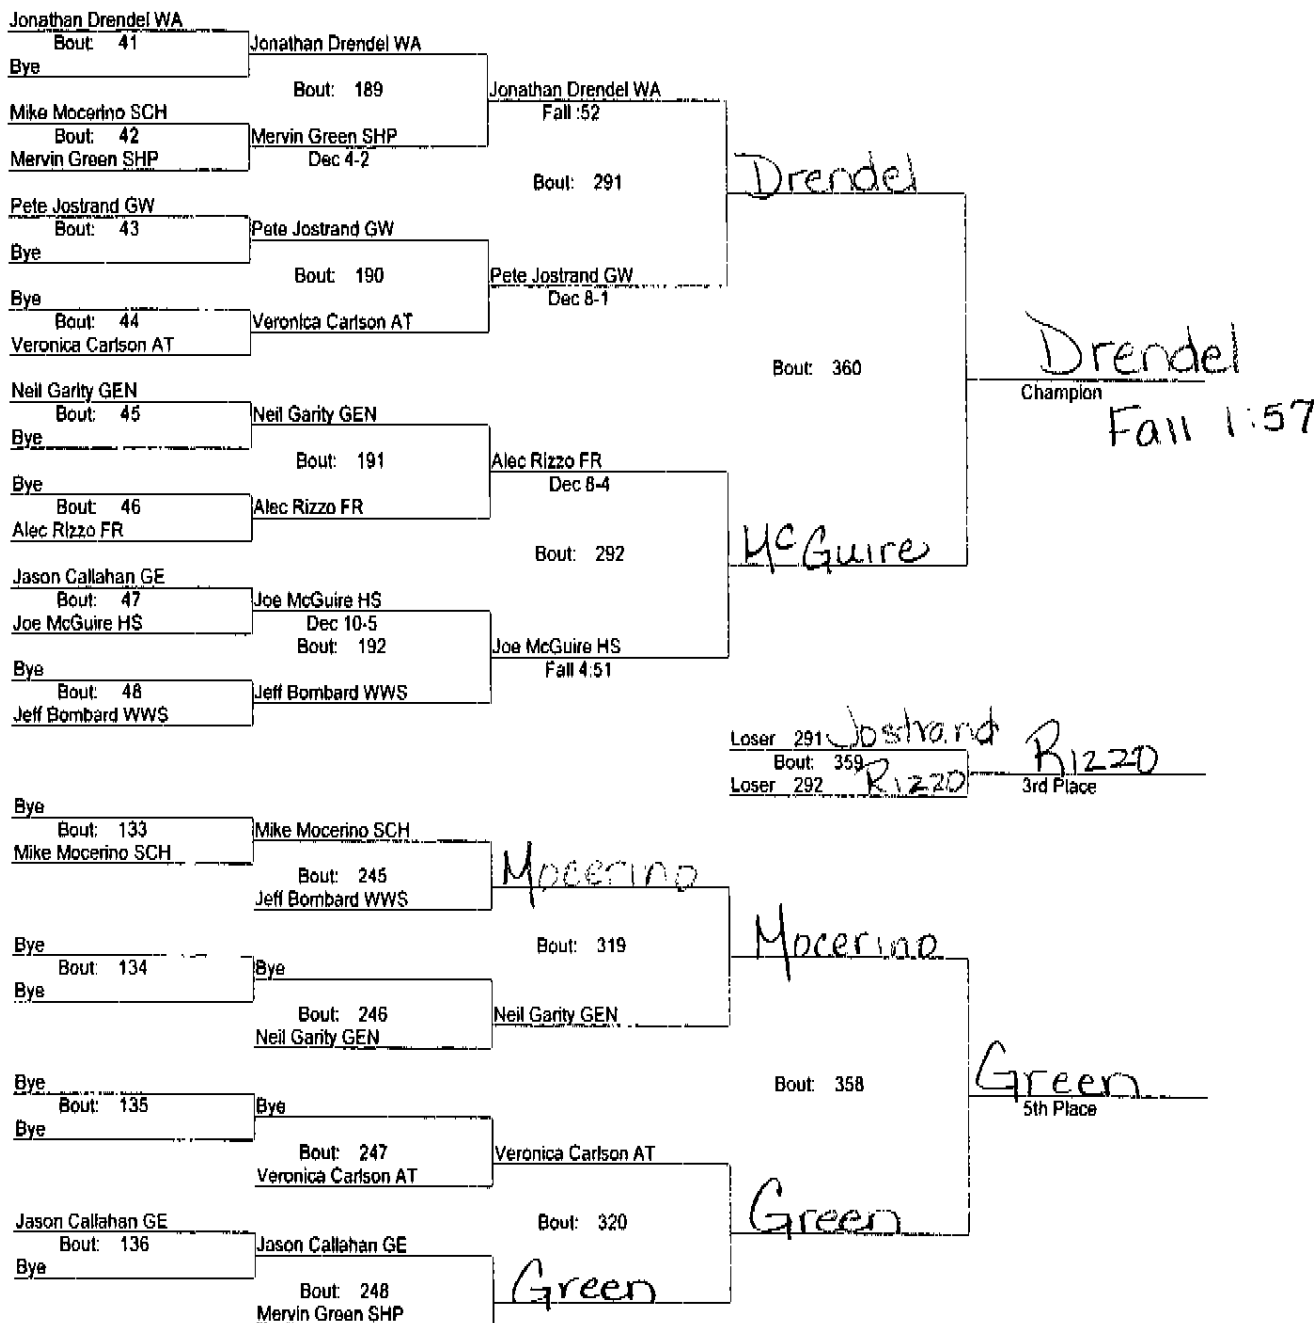

ED EWOLDT WRESTLING INVITATIONAL

November 26, 2005

Place Score Name

Place	Score	Name
① 257	144.00	West Aurora ✓
	116.00	Hinsdale South 153.0 ④
② 163.5 ³	82.50	Joliet Township
	78.00	Shepard 145.0 ⑤
③ 158.5 ⁵	76.00	Schaumburg
	71.50	Geneva 120.50 ⑥
	59.00	Fremd 98.0 ⑧
⑦ 101.0	57.00	Glenbard East
	56.00	Wheaton Warrenville South
⑨ 88.5	54.00	Glenbard West 78.0 ⑩
	30.00	Fenton 44.0 ⑪
⑬ 23	15.00	Addison Trail
	6.00	Kaneland 4.2 ⑫
	0.00	Team 14
	0.00	Team 15
	0.00	Team 16

November 26, 2005

119

ED EWOLDT WRESTLING INVITATIONAL

November 26, 2005

125

ED EWOLDT WRESTLING INVITATIONAL

November 26, 2005

130

ED EWOLDT WRESTLING INVITATIONAL

November 26, 2005

135

ED EWOLDT WRESTLING INVITATIONAL

November 26, 2005

140

ED EWOLDT WRESTLING INVITATIONAL

November 26, 2005

145

ED EWOLDT WRESTLING INVITATIONAL

November 26, 2005

152

ED EWOLDT WRESTLING INVITATIONAL

November 26, 2005

160

ED EWOLDT WRESTLING INVITATIONAL