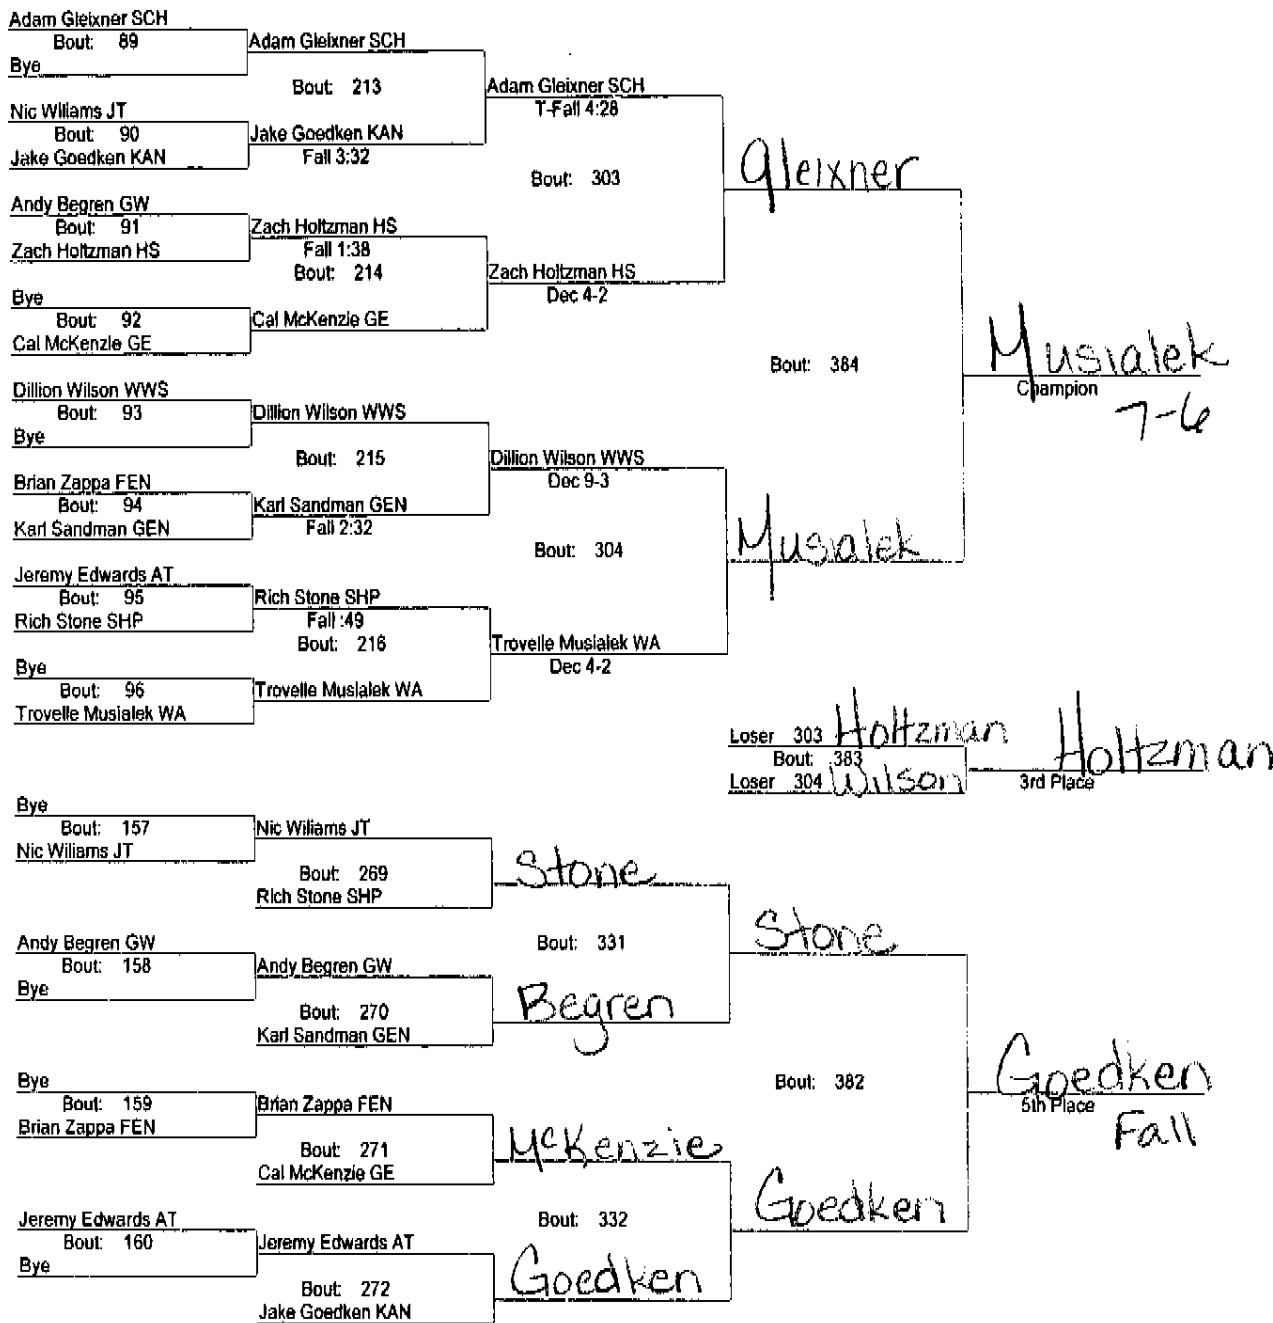

ED EWOLDT WRESTLING INVITATIONAL

November 26, 2005

Place Score Name

Place	Score	Name
①	257	1 144.00 West Aurora ✓
		2 116.00 Hinsdale South 153.0 ④
②	163.5 ³	82.50 Joliet Township
		4 78.00 Shepard 145.0 ⑤
③	158.5 ⁵	76.00 Schaumburg
		6 71.50 Geneva 120.50 ⑥
		7 59.00 Fremd 98.0 ⑧
⑦	101.0	8 57.00 Glenbard East
		9 56.00 Wheaton Warrenville South
⑨	88.5	10 54.00 Glenbard West 78.0 ⑩
		11 30.00 Fenton 44.0 ⑪
⑬	23	12 15.00 Addison Trail
		13 6.00 Kaneland 4.2 ⑫
		14 0.00 Team 14
		0.00 Team 15
		0.00 Team 16

145

ED EWOLDT WRESTLING INVITATIONAL

November 26, 2005

152

ED EWOLDT WRESTLING INVITATIONAL

November 26, 2005

160

ED EWOLDT WRESTLING INVITATIONAL

November 26, 2005

171

ED EWOLDT WRESTLING INVITATIONAL

November 26, 2005

189

ED EWOLDT WRESTLING INVITATIONAL

November 26, 2005

215

ED EWOLDT WRESTLING INVITATIONAL

November 26, 2005

275