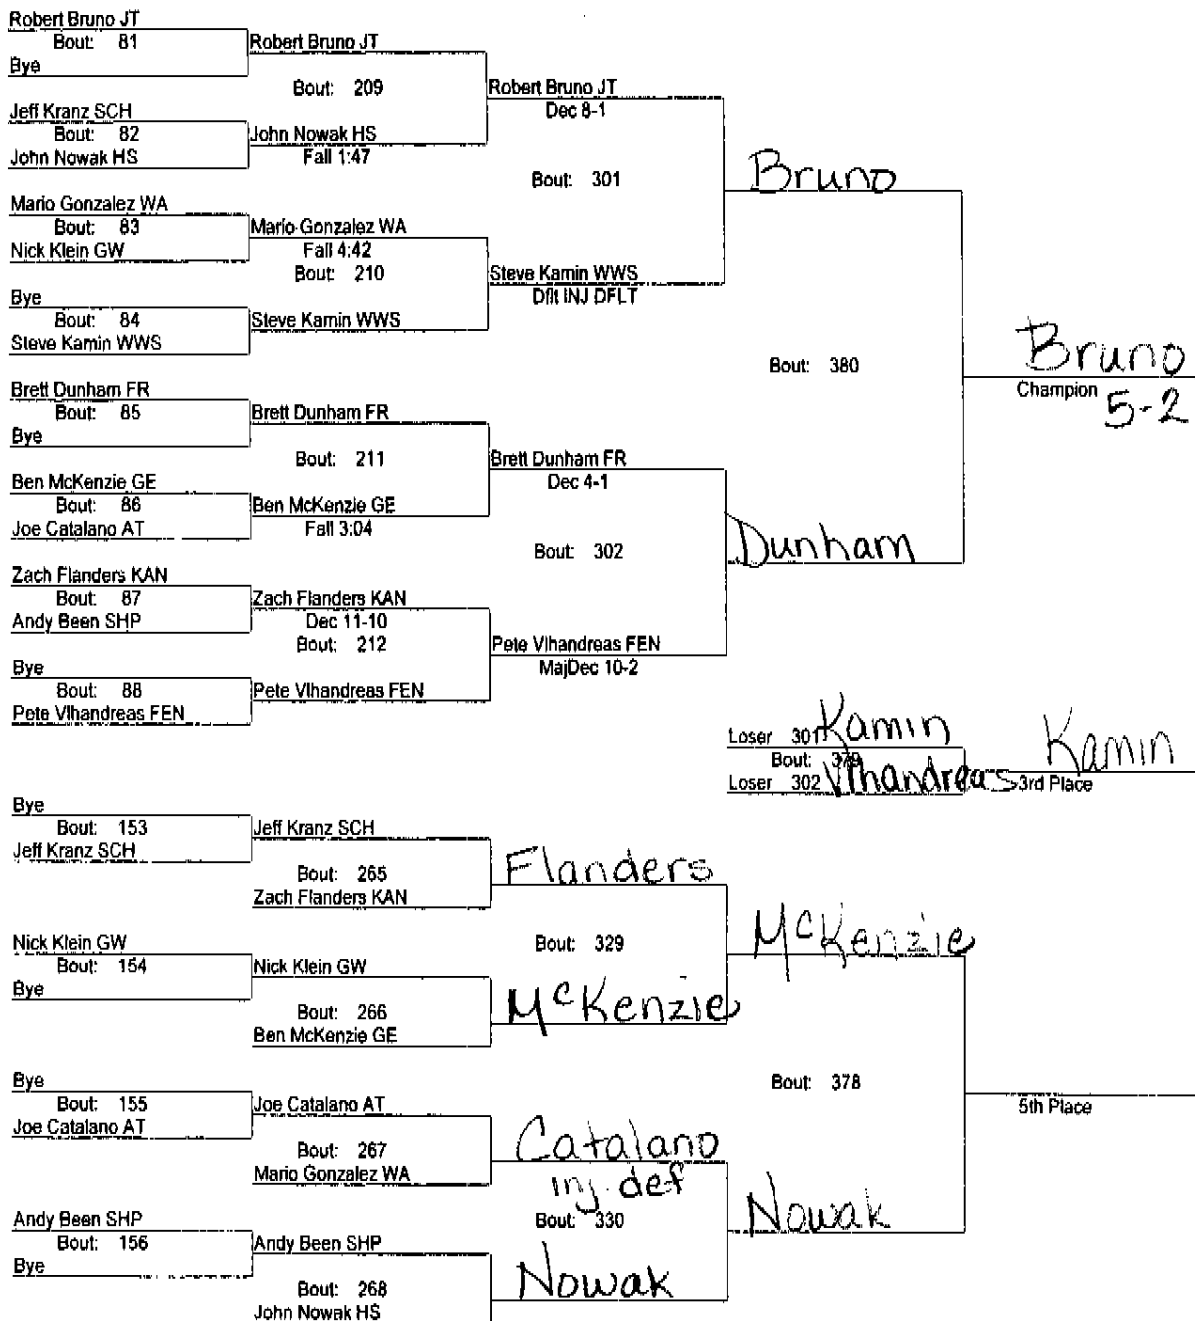

ED EWOLDT WRESTLING INVITATIONAL

November 26, 2005

Place Score Name

Place	Score	Name
① 257	144.00	West Aurora ✓
	116.00	Hinsdale South 153.0 ④
② 163.5 ³	82.50	Joliet Township
	78.00	Shepard 145.0 ⑤
③ 158.5 ⁵	76.00	Schaumburg
	71.50	Geneva 120.50 ⑥
	59.00	Fremd 98.0 ⑧
⑦ 101.0	57.00	Glenbard East
	56.00	Wheaton Warrenville South
⑨ 88.5	54.00	Glenbard West 78.0 ⑩
	30.00	Fenton 44.0 ⑪
⑬ 23	15.00	Addison Trail
	6.00	Kaneland 4.2 ⑫
	0.00	Team 14
	0.00	Team 15
	0.00	Team 16

ED EWOLDT WRESTLING INVITATIONAL

November 26, 2005

135

ED EWOLDT WRESTLING INVITATIONAL

November 26, 2005

140

ED EWOLDT WRESTLING INVITATIONAL

November 26, 2005

145

ED EWOLDT WRESTLING INVITATIONAL

November 26, 2005

152

ED EWOLDT WRESTLING INVITATIONAL

November 26, 2005

160

ED EWOLDT WRESTLING INVITATIONAL

November 26, 2005

171

ED EWOLDT WRESTLING INVITATIONAL

November 26, 2005

189

ED EWOLDT WRESTLING INVITATIONAL

November 26, 2005

215