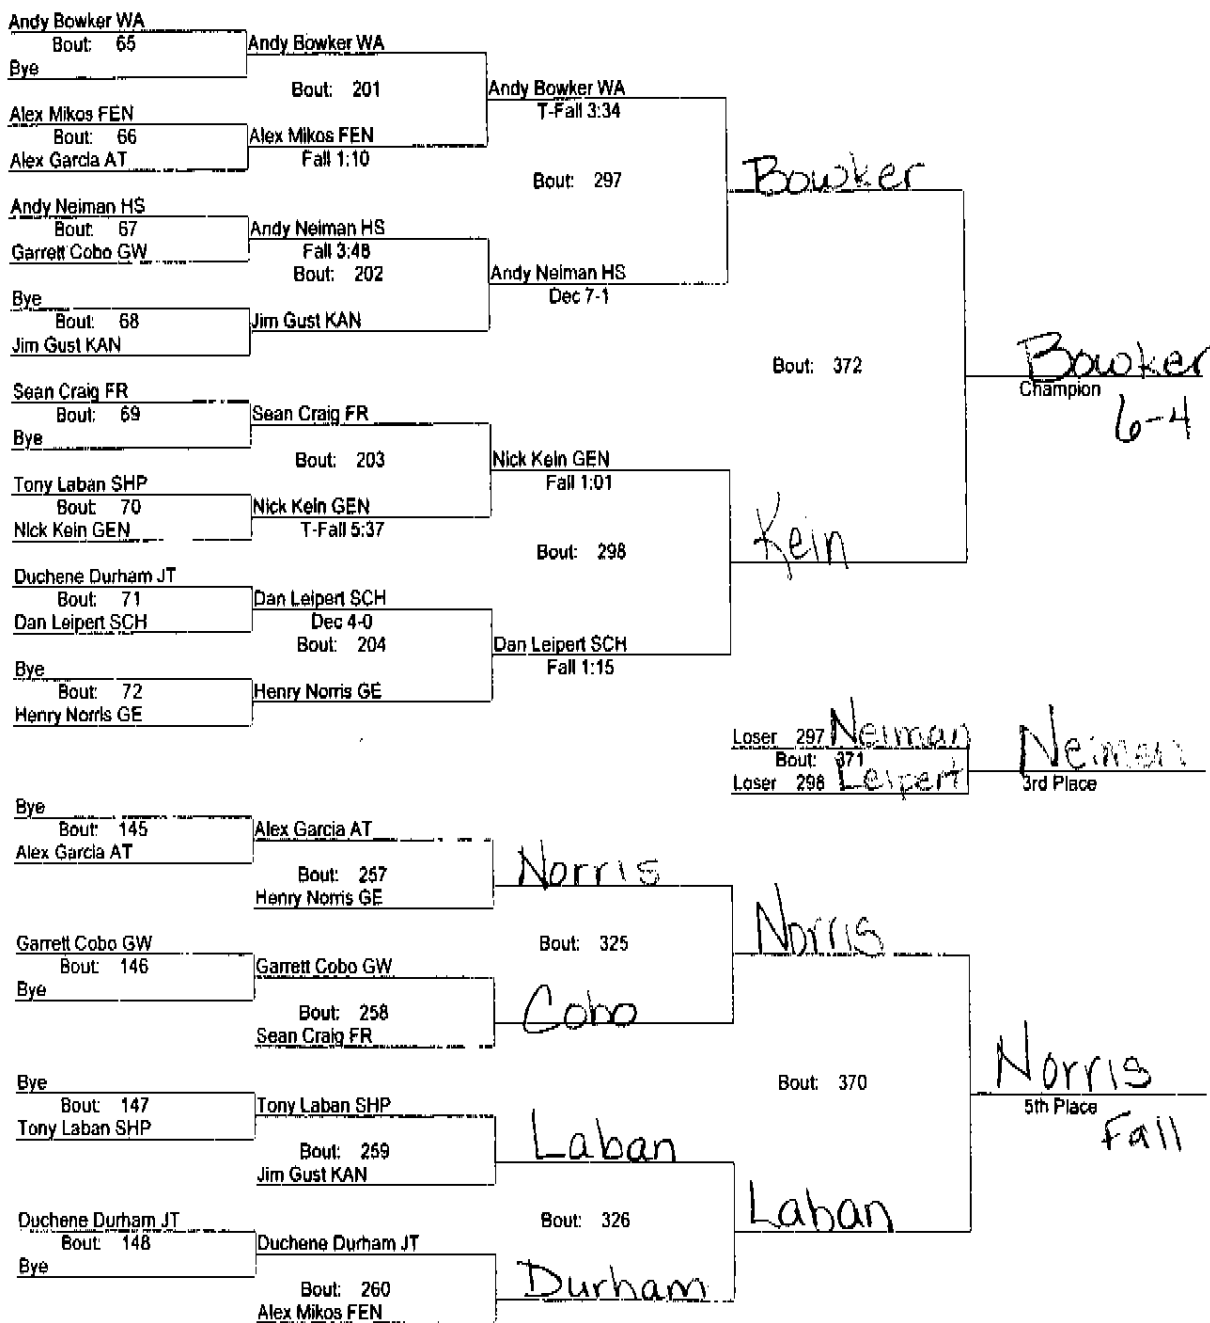

ED EWOLDT WRESTLING INVITATIONAL

November 26, 2005

Place Score Name

Place	Score	Name
① 257	144.00	West Aurora ✓
	116.00	Hinsdale South 153.0 ④
② 163.5 ³	82.50	Joliet Township
	78.00	Shepard 145.0 ⑤
③ 158.5 ⁵	76.00	Schaumburg
	71.50	Geneva 120.50 ⑥
	59.00	Fremd 98.0 ⑧
⑦ 101.0	57.00	Glenbard East
	56.00	Wheaton Warrenville South
⑨ 88.5	54.00	Glenbard West 78.0 ⑩
	30.00	Fenton 44.0 ⑪
⑬ 23	15.00	Addison Trail
	6.00	Kaneland 4.2 ⑫
	0.00	Team 14
	0.00	Team 15
	0.00	Team 16

November 26, 2005

119

ED EWOLDT WRESTLING INVITATIONAL

November 26, 2005

125

ED EWOLDT WRESTLING INVITATIONAL

November 26, 2005

130

ED EWOLDT WRESTLING INVITATIONAL

November 26, 2005

135

ED EWOLDT WRESTLING INVITATIONAL

November 26, 2005

140

ED EWOLDT WRESTLING INVITATIONAL

November 26, 2005

145

ED EWOLDT WRESTLING INVITATIONAL

November 26, 2005

152

ED EWOLDT WRESTLING INVITATIONAL

November 26, 2005

160

ED EWOLDT WRESTLING INVITATIONAL