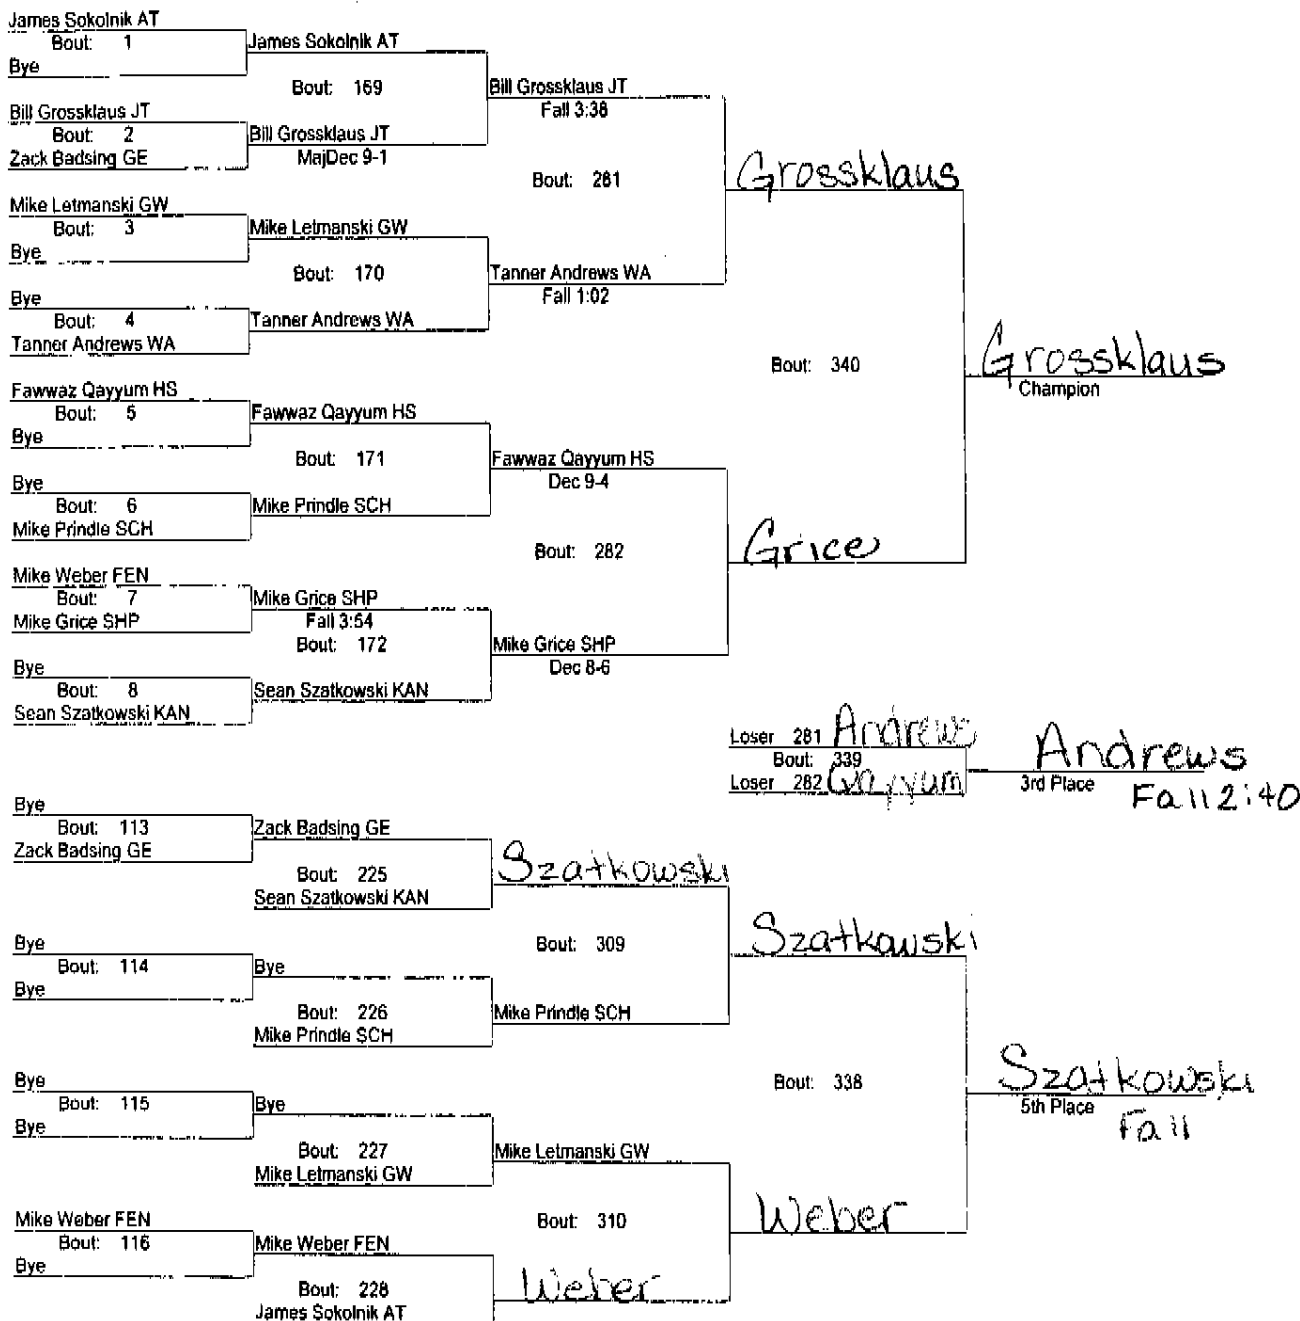

ED EWOLDT WRESTLING INVITATIONAL

November 26, 2005

Place Score Name

Place	Score	Name
①	257	1 144.00 West Aurora ✓
		2 116.00 Hinsdale South 153.0 ④
②	163.5 ³	82.50 Joliet Township
		4 78.00 Shepard 145.0 ⑤
③	158.5 ⁵	76.00 Schaumburg
		6 71.50 Geneva 120.50 ⑥
		7 59.00 Fremd 98.0 ⑧
⑦	101.0	8 57.00 Glenbard East
		9 56.00 Wheaton Warrenville South
⑨	88.5	10 54.00 Glenbard West 78.0 ⑩
		11 30.00 Fenton 44.0 ⑪
⑬	23	12 15.00 Addison Trail
		13 6.00 Kaneland 4.2 ⑫
		14 0.00 Team 14
		0.00 Team 15
		0.00 Team 16

* Team has non-scoring wrestler

ED EWOLDT WRESTLING INVITATIONAL

November 26, 2005

103

ED EWOLDT WRESTLING INVITATIONAL

November 26, 2005

112

ED EWOLDT WRESTLING INVITATIONAL