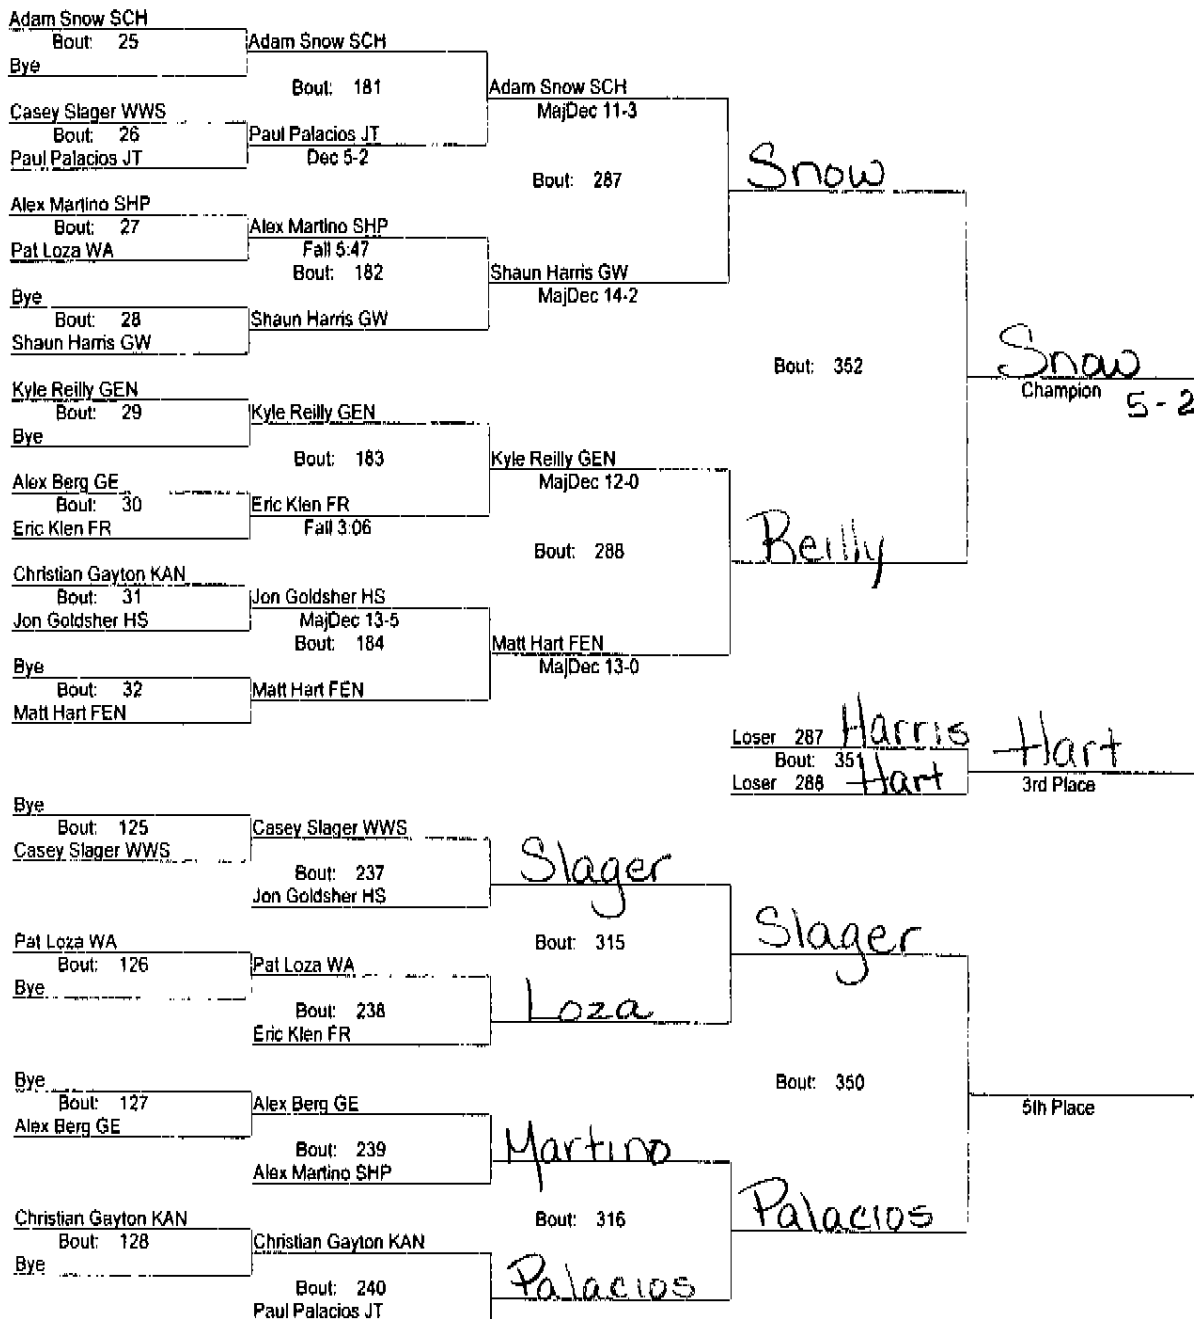

ED EWOLDT WRESTLING INVITATIONAL

November 26, 2005

Place Score Name

Place	Score	Name
① 257	144.00	West Aurora ✓
	116.00	Hinsdale South 153.0 ④
② 163.5 ³	82.50	Joliet Township
	78.00	Shepard 145.0 ⑤
③ 158.5 ⁵	76.00	Schaumburg
	71.50	Geneva 120.50 ⑥
	59.00	Fremd 98.0 ⑧
⑦ 101.0	57.00	Glenbard East
	56.00	Wheaton Warrenville South
⑨ 88.5	54.00	Glenbard West 78.0 ⑩
	30.00	Fenton 44.0 ⑪
⑬ 23	15.00	Addison Trail
	6.00	Kaneland 4.2 ⑫
	0.00	Team 14
	0.00	Team 15
	0.00	Team 16

November 26, 2005

119

ED EWOLDT WRESTLING INVITATIONAL

November 26, 2005

125

ED EWOLDT WRESTLING INVITATIONAL

November 26, 2005

130

ED EWOLDT WRESTLING INVITATIONAL

November 26, 2005

135

ED EWOLDT WRESTLING INVITATIONAL

November 26, 2005

140

ED EWOLDT WRESTLING INVITATIONAL

November 26, 2005