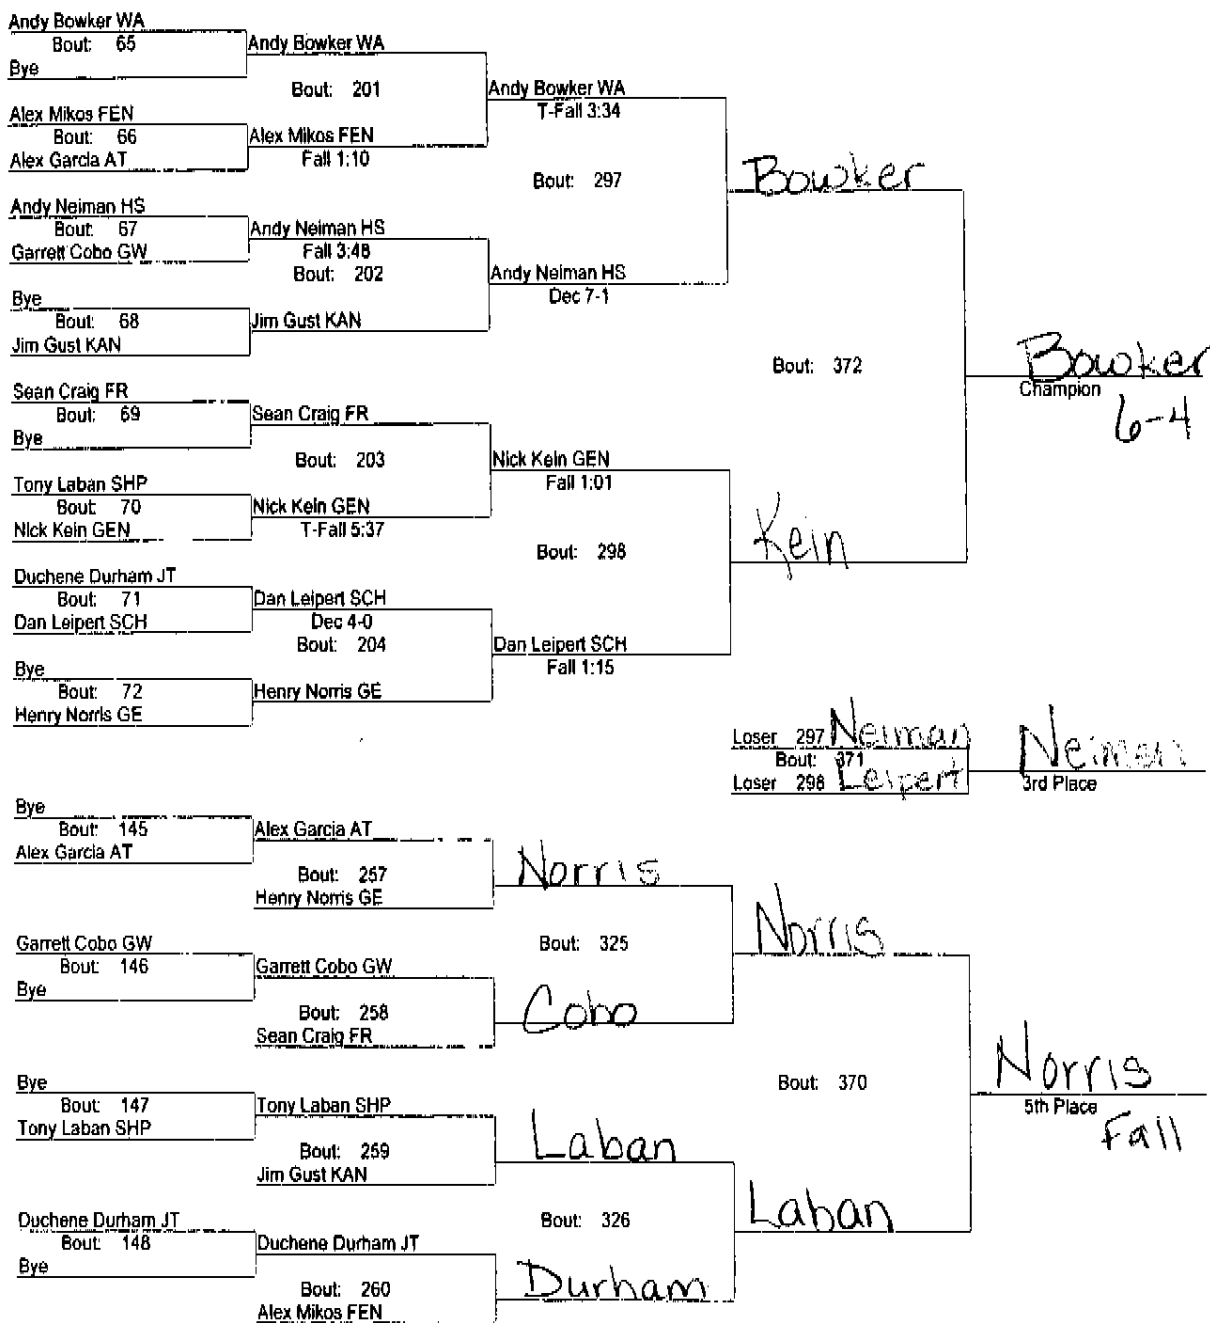

ED EWOLDT WRESTLING INVITATIONAL

November 26, 2005

Place Score Name

Place	Score	Name
①	257	1 144.00 West Aurora ✓
		2 116.00 Hinsdale South 153.0 ④
②	163.5 ³	82.50 Joliet Township
		4 78.00 Shepard 145.0 ⑤
③	158.5 ⁵	76.00 Schaumburg
		6 71.50 Geneva 120.50 ⑥
		7 59.00 Fremd 98.0 ⑧
⑦	101.0	8 57.00 Glenbard East
		9 56.00 Wheaton Warrenville South
⑨	88.5	10 54.00 Glenbard West 78.0 ⑩
		11 30.00 Fenton 44.0 ⑪
⑬	23	12 15.00 Addison Trail
		13 6.00 Kaneland 4.2 ⑫
		14 0.00 Team 14
		0.00 Team 15
		0.00 Team 16

November 26, 2005

119

ED EWOLDT WRESTLING INVITATIONAL

November 26, 2005

125

ED EWOLDT WRESTLING INVITATIONAL

November 26, 2005

130

ED EWOLDT WRESTLING INVITATIONAL

November 26, 2005

135

ED EWOLDT WRESTLING INVITATIONAL

November 26, 2005

140

ED EWOLDT WRESTLING INVITATIONAL

November 26, 2005

145

ED EWOLDT WRESTLING INVITATIONAL

November 26, 2005

152

ED EWOLDT WRESTLING INVITATIONAL

November 26, 2005

160

ED EWOLDT WRESTLING INVITATIONAL