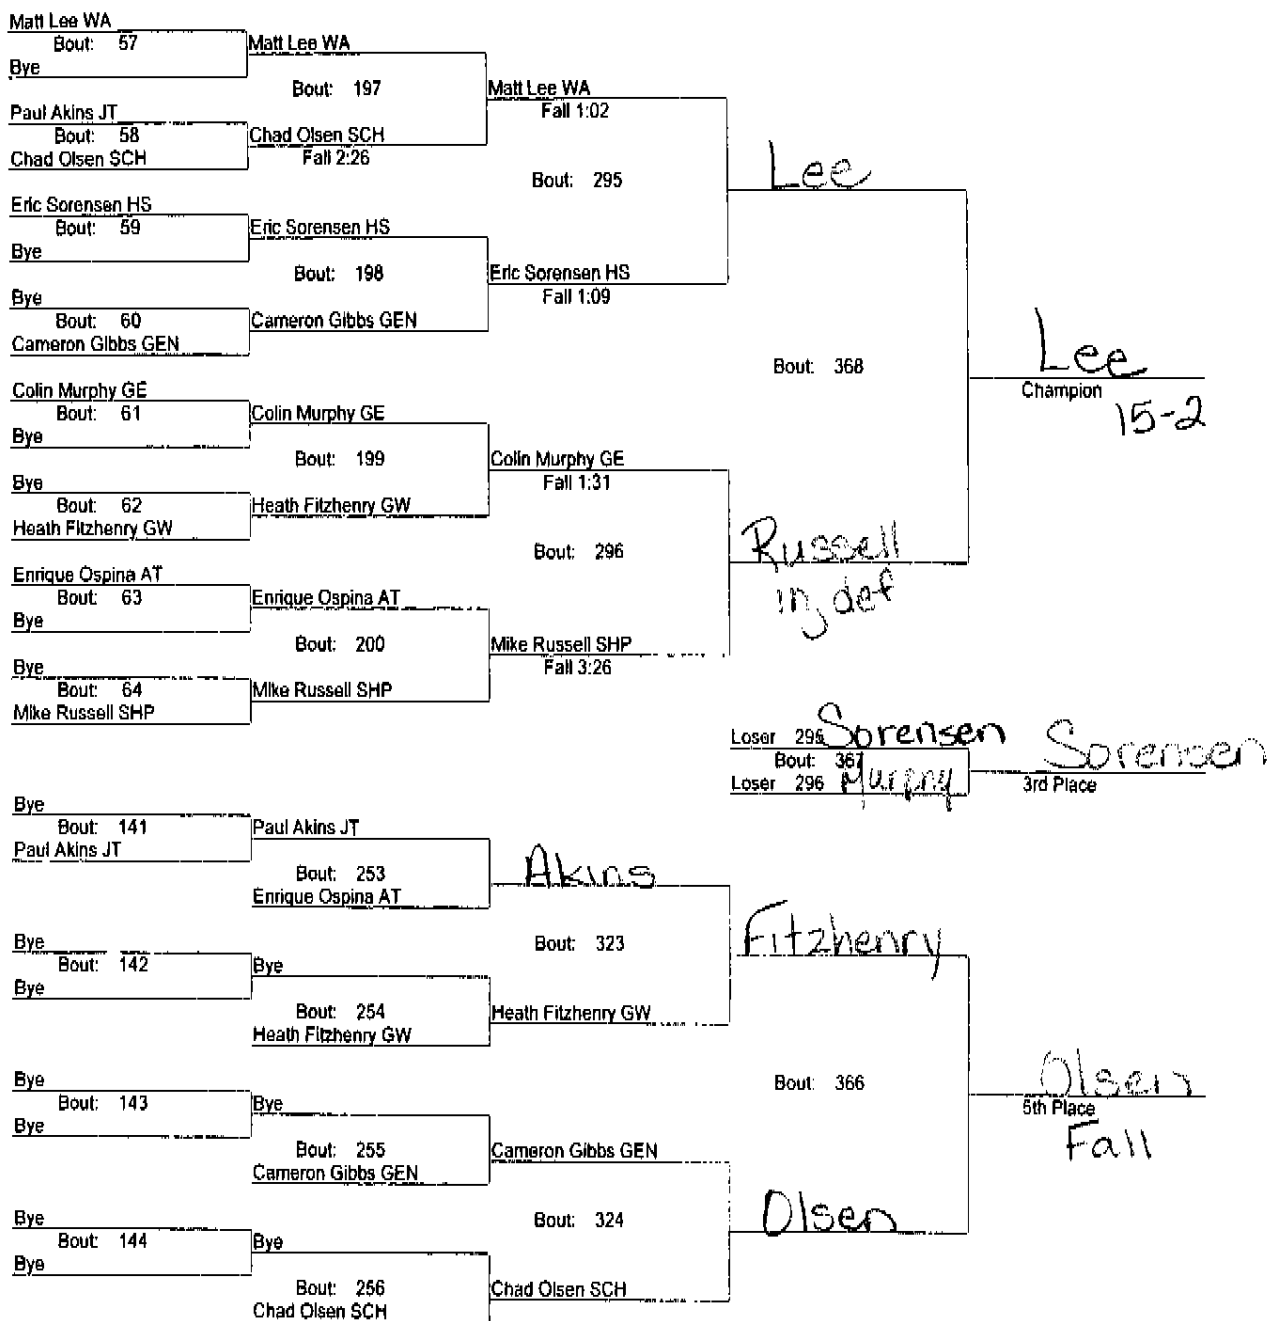

ED EWOLDT WRESTLING INVITATIONAL

November 26, 2005

Place Score Name

Place	Score	Name
①	257	1 144.00 West Aurora ✓
		2 116.00 Hinsdale South 153.0 ④
②	163.5 ³	82.50 Joliet Township
		4 78.00 Shepard 145.0 ⑤
③	158.5 ⁵	76.00 Schaumburg
		6 71.50 Geneva 120.50 ⑥
		7 59.00 Fremd 98.0 ⑧
⑦	101.0	8 57.00 Glenbard East
		9 56.00 Wheaton Warrenville South
⑨	88.5	10 54.00 Glenbard West 78.0 ⑩
		11 30.00 Fenton 44.0 ⑪
⑬	23	12 15.00 Addison Trail
		13 6.00 Kaneland 4.2 ⑫
		14 0.00 Team 14
		0.00 Team 15
		0.00 Team 16

ED EWOLDT WRESTLING INVITATIONAL

November 26, 2005

135

ED EWOLDT WRESTLING INVITATIONAL

November 26, 2005

140

ED EWOLDT WRESTLING INVITATIONAL

November 26, 2005

145

ED EWOLDT WRESTLING INVITATIONAL

November 26, 2005

152

ED EWOLDT WRESTLING INVITATIONAL

November 26, 2005

160

ED EWOLDT WRESTLING INVITATIONAL