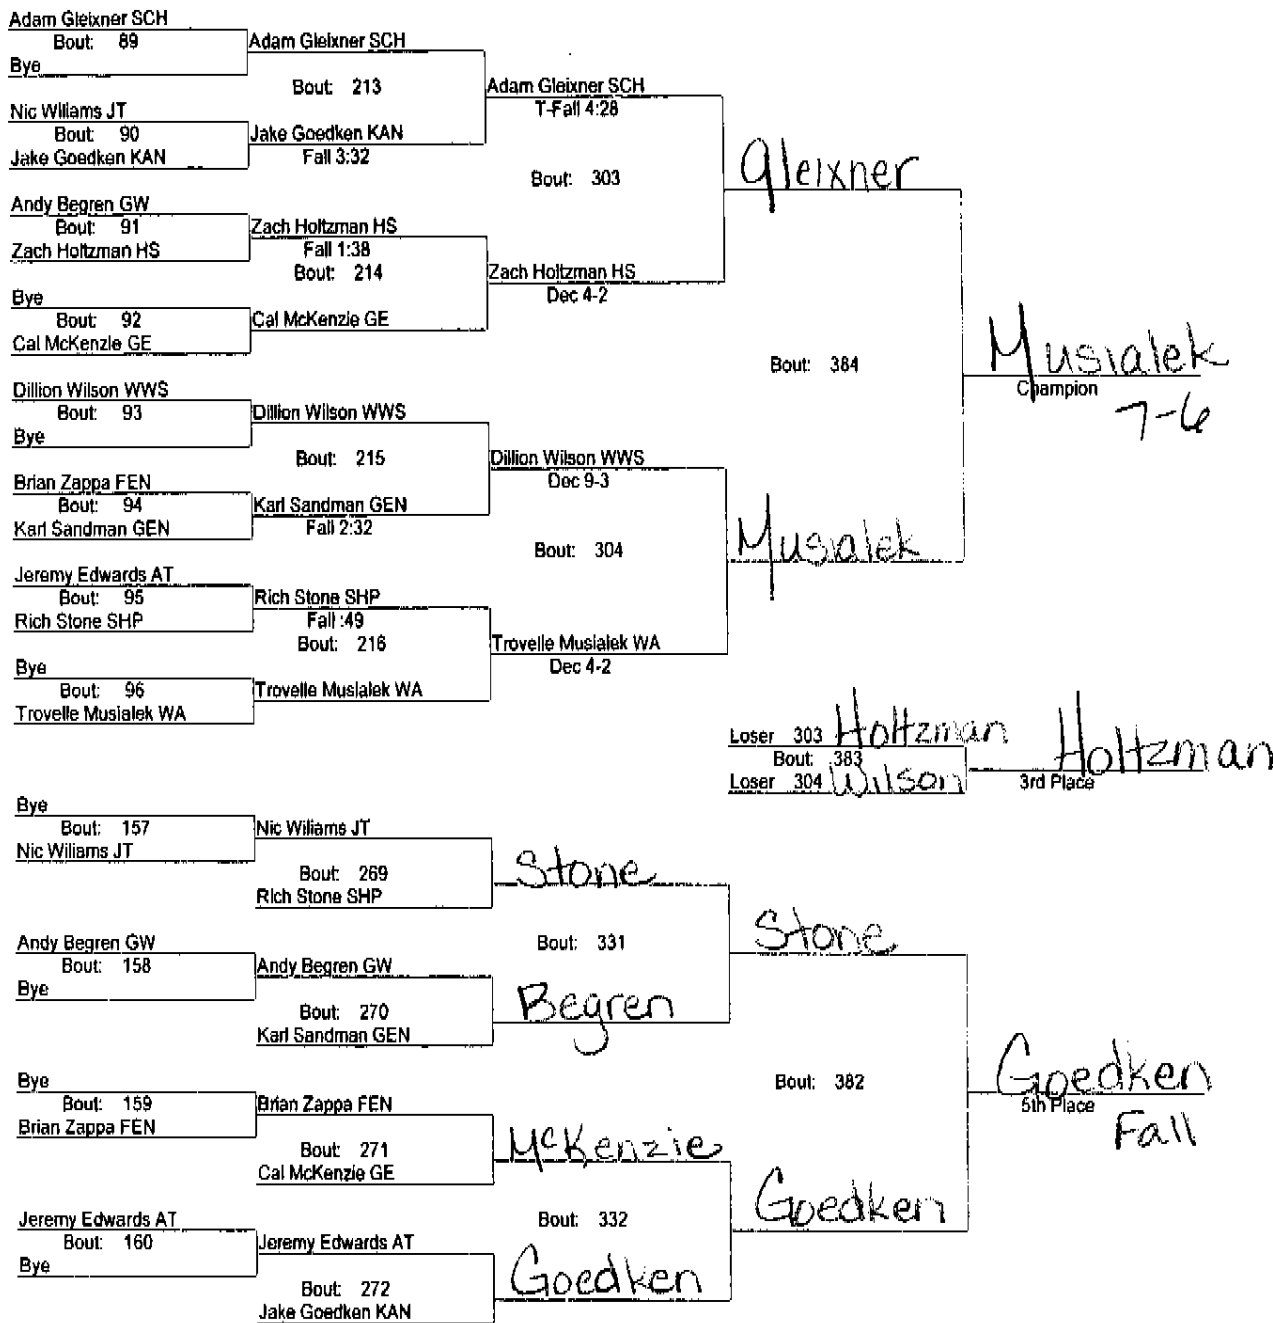

ED EWOLDT WRESTLING INVITATIONAL

November 26, 2005

Place Score Name

Place	Score	Name
① 257	144.00	West Aurora ✓
	116.00	Hinsdale South 153.0 ④
② 163.5 ³	82.50	Joliet Township
	78.00	Shepard 145.0 ⑤
③ 158.5 ⁵	76.00	Schaumburg
	71.50	Geneva 120.50 ⑥
	59.00	Fremd 98.0 ⑧
⑦ 101.0	57.00	Glenbard East
	56.00	Wheaton Warrenville South
⑨ 88.5	54.00	Glenbard West 78.0 ⑩
	30.00	Fenton 44.0 ⑪
⑬ 23	15.00	Addison Trail
	6.00	Kaneland 4.2 ⑫
	0.00	Team 14
	0.00	Team 15
	0.00	Team 16

145

ED EWOLDT WRESTLING INVITATIONAL

November 26, 2005

152

ED EWOLDT WRESTLING INVITATIONAL

November 26, 2005

160

ED EWOLDT WRESTLING INVITATIONAL

November 26, 2005

171

ED EWOLDT WRESTLING INVITATIONAL

November 26, 2005

189

ED EWOLDT WRESTLING INVITATIONAL

November 26, 2005

215

ED EWOLDT WRESTLING INVITATIONAL

November 26, 2005

275