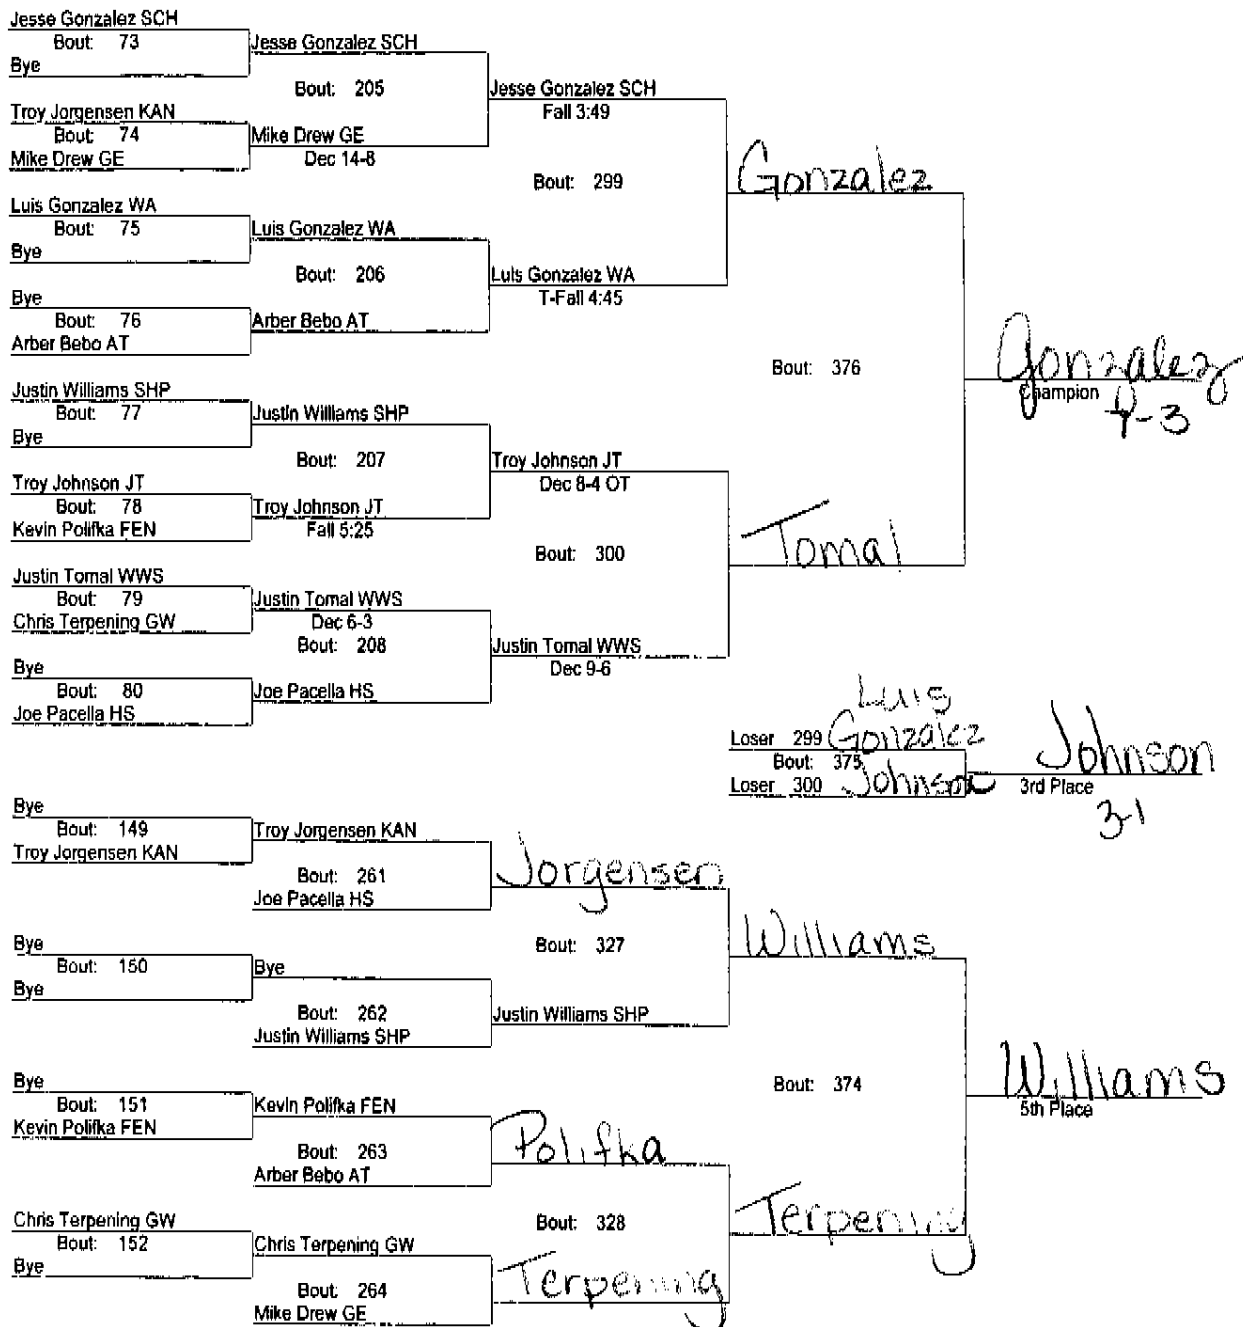

ED EWOLDT WRESTLING INVITATIONAL

November 26, 2005

Place Score Name

Place	Score	Name
①	257	1 144.00 West Aurora ✓
		2 116.00 Hinsdale South 153.0 ④
②	163.5 ³	82.50 Joliet Township
		4 78.00 Shepard 145.0 ⑤
③	158.5 ⁵	76.00 Schaumburg
		6 71.50 Geneva 120.50 ⑥
		7 59.00 Fremd 98.0 ⑧
⑦	101.0	8 57.00 Glenbard East
		9 56.00 Wheaton Warrenville South
⑨	88.5	10 54.00 Glenbard West 78.0 ⑩
		11 30.00 Fenton 44.0 ⑪
⑬	23	12 15.00 Addison Trail
		13 6.00 Kaneland 4.2 ⑫
		14 0.00 Team 14
		0.00 Team 15
		0.00 Team 16

145

ED EWOLDT WRESTLING INVITATIONAL

November 26, 2005

152

ED EWOLDT WRESTLING INVITATIONAL

November 26, 2005

160

ED EWOLDT WRESTLING INVITATIONAL

November 26, 2005

171

ED EWOLDT WRESTLING INVITATIONAL

November 26, 2005

189

ED EWOLDT WRESTLING INVITATIONAL

November 26, 2005

215