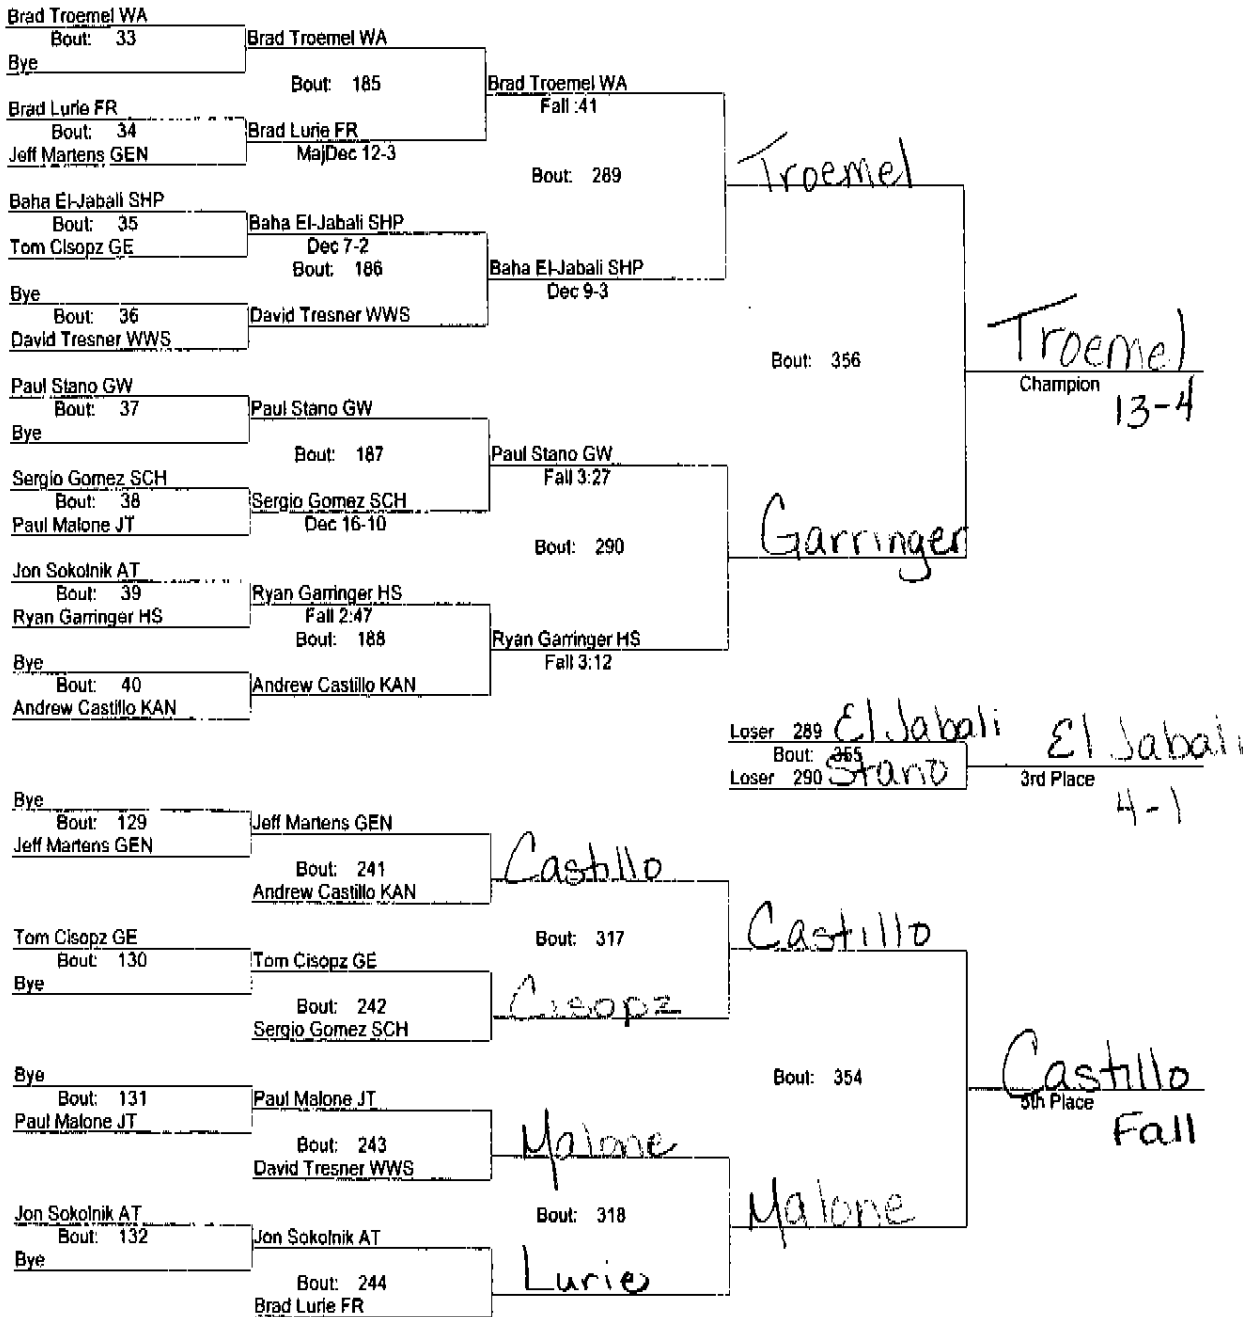

ED EWOLDT WRESTLING INVITATIONAL

November 26, 2005

Place Score Name

Place	Score	Name
① 257	144.00	West Aurora ✓
	116.00	Hinsdale South 153.0 ④
② 163.5 ³	82.50	Joliet Township
	78.00	Shepard 145.0 ⑤
③ 158.5 ⁵	76.00	Schaumburg
	71.50	Geneva 120.50 ⑥
	59.00	Fremd 98.0 ⑧
⑦ 101.0	57.00	Glenbard East
	56.00	Wheaton Warrenville South
⑨ 88.5	54.00	Glenbard West 78.0 ⑩
	30.00	Fenton 44.0 ⑪
⑬ 23	15.00	Addison Trail
	6.00	Kaneland 4.2 ⑫
	0.00	Team 14
	0.00	Team 15
	0.00	Team 16

November 26, 2005

119

ED EWOLDT WRESTLING INVITATIONAL

November 26, 2005

125

ED EWOLDT WRESTLING INVITATIONAL

November 26, 2005

130

ED EWOLDT WRESTLING INVITATIONAL

November 26, 2005

135

ED EWOLDT WRESTLING INVITATIONAL

November 26, 2005

140

ED EWOLDT WRESTLING INVITATIONAL

November 26, 2005