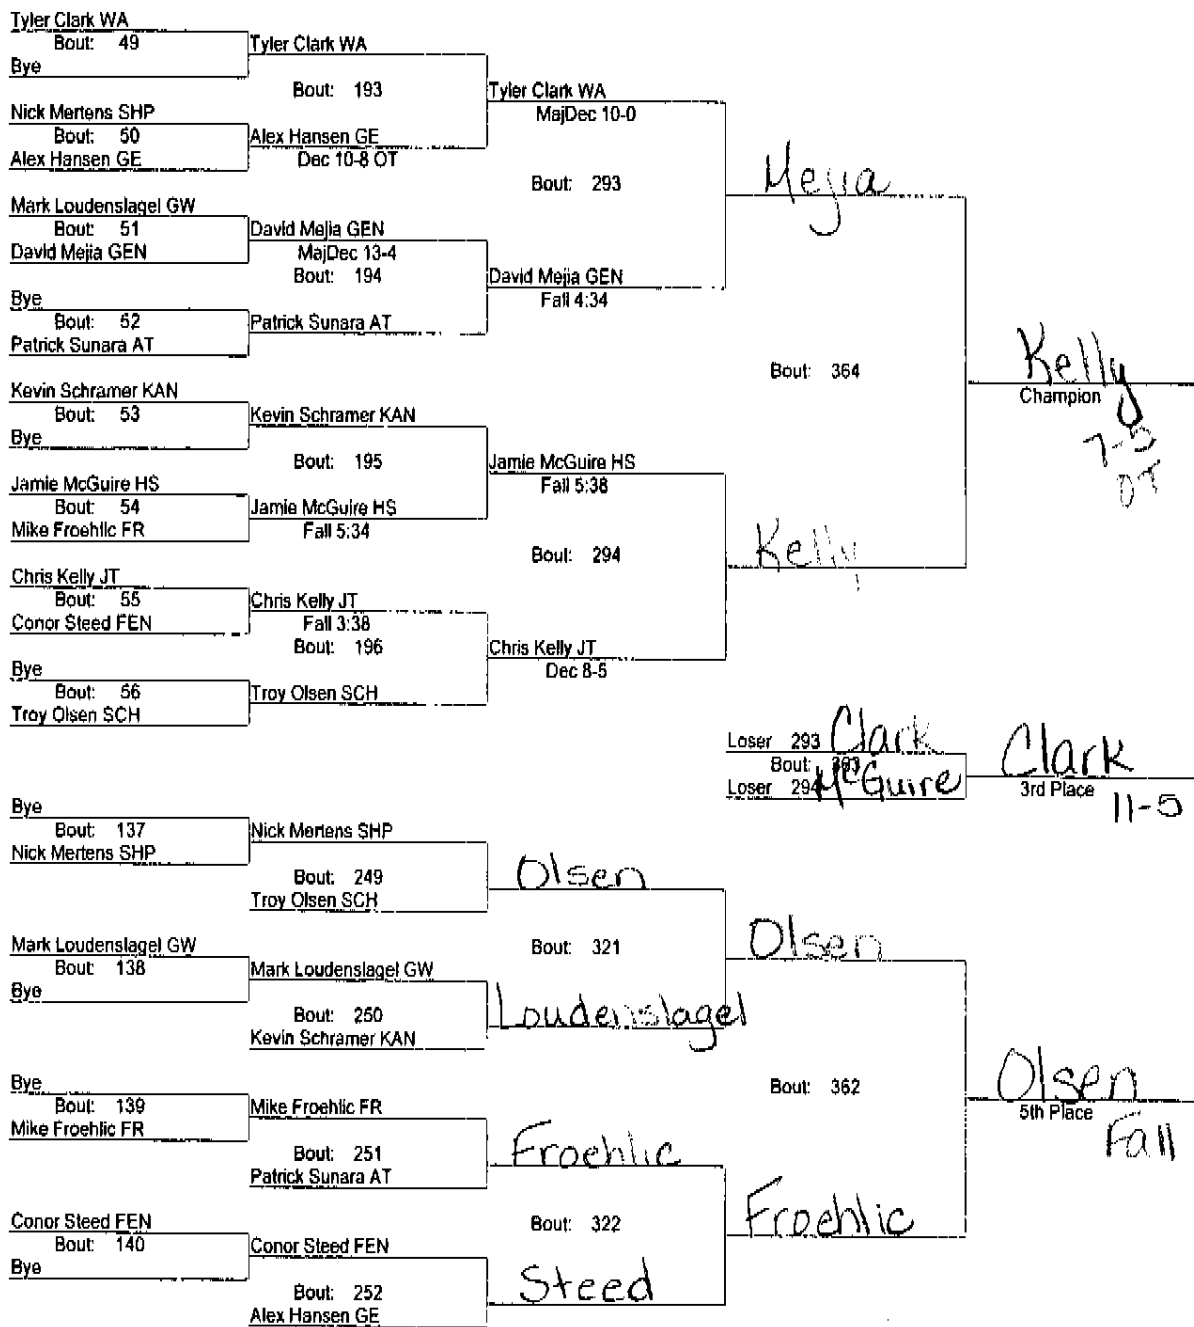

ED EWOLDT WRESTLING INVITATIONAL

November 26, 2005

Place Score Name

Place	Score	Name
① 257	144.00	West Aurora ✓
	116.00	Hinsdale South 153.0 ④
② 163.5 ³	82.50	Joliet Township
	78.00	Shepard 145.0 ⑤
③ 158.5 ⁵	76.00	Schaumburg
	71.50	Geneva 120.50 ⑥
	59.00	Fremd 98.0 ⑧
⑦ 101.0	57.00	Glenbard East
	56.00	Wheaton Warrenville South
⑨ 88.5	54.00	Glenbard West 78.0 ⑩
	30.00	Fenton 44.0 ⑪
⑬ 23	15.00	Addison Trail
	6.00	Kaneland 4.2 ⑫
	0.00	Team 14
	0.00	Team 15
	0.00	Team 16

November 26, 2005

119

ED EWOLDT WRESTLING INVITATIONAL

November 26, 2005

125

ED EWOLDT WRESTLING INVITATIONAL

November 26, 2005

130

ED EWOLDT WRESTLING INVITATIONAL

November 26, 2005

135

ED EWOLDT WRESTLING INVITATIONAL

November 26, 2005

140

ED EWOLDT WRESTLING INVITATIONAL

November 26, 2005

145

ED EWOLDT WRESTLING INVITATIONAL

November 26, 2005

152

ED EWOLDT WRESTLING INVITATIONAL

November 26, 2005

160

ED EWOLDT WRESTLING INVITATIONAL