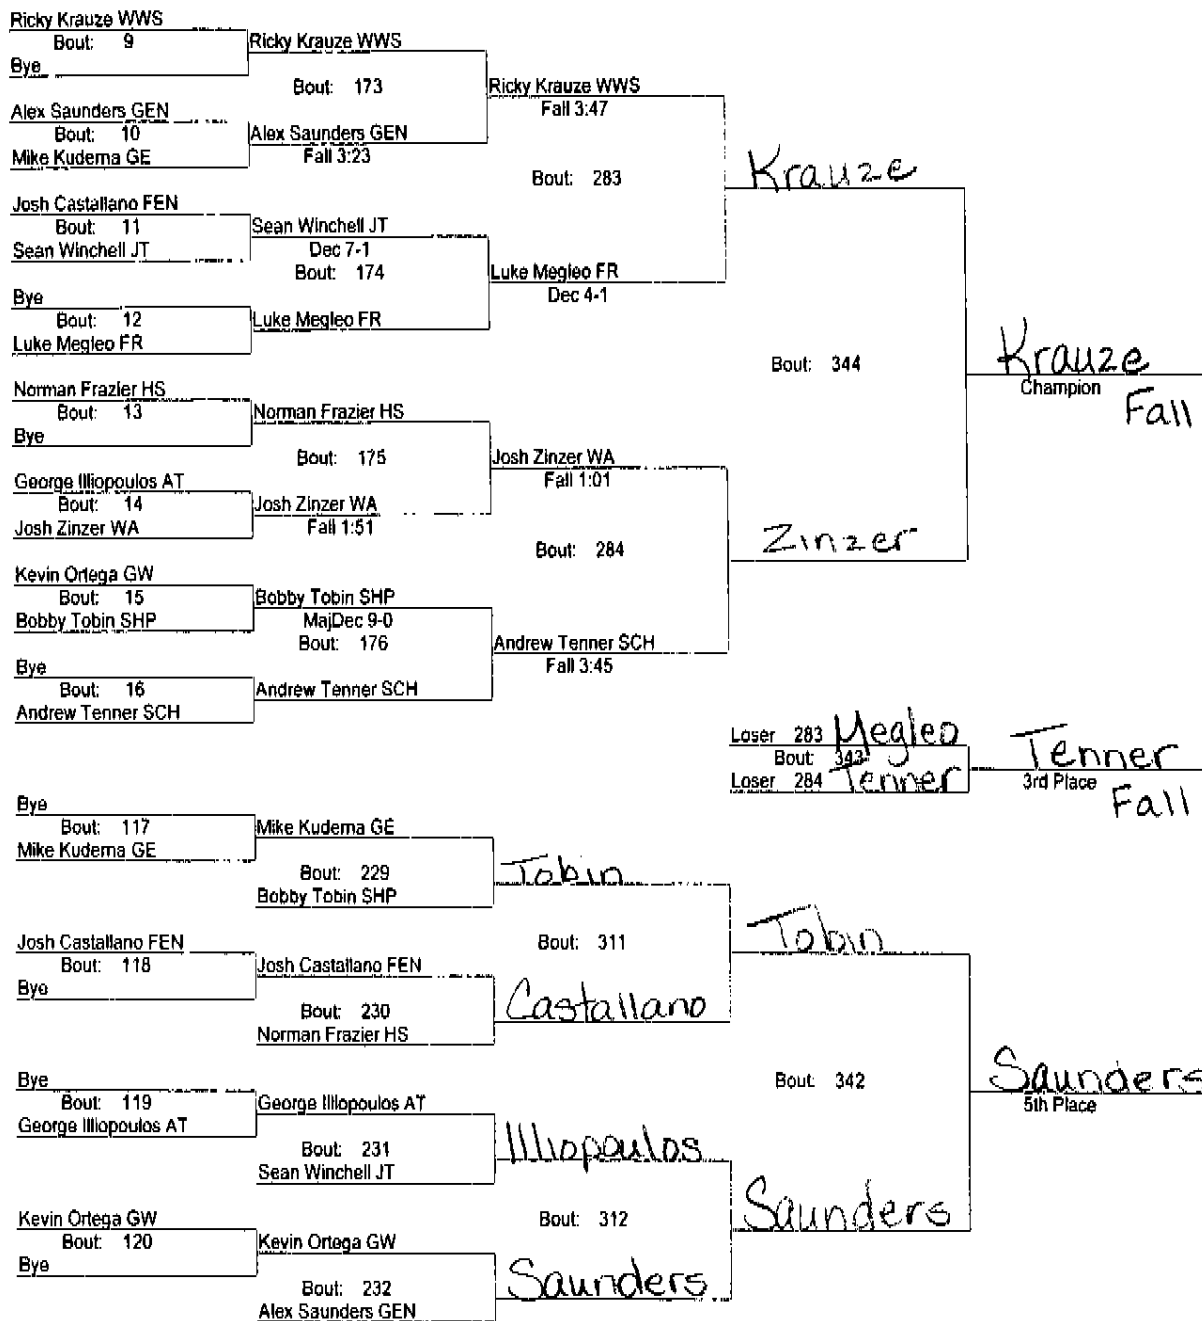

ED EWOLDT WRESTLING INVITATIONAL

November 26, 2005

Place Score Name

Place	Score	Name
① 257	144.00	West Aurora ✓
	116.00	Hinsdale South 153.0 ④
② 163.5 ³	82.50	Joliet Township
	78.00	Shepard 145.0 ⑤
③ 158.5 ⁵	76.00	Schaumburg
	71.50	Geneva 120.50 ⑥
	59.00	Fremd 98.0 ⑧
⑦ 101.0	57.00	Glenbard East
	56.00	Wheaton Warrenville South
⑨ 88.5	54.00	Glenbard West 78.0 ⑩
	30.00	Fenton 44.0 ⑪
⑬ 23	15.00	Addison Trail
	6.00	Kaneland 4.2 ⑫
	0.00	Team 14
	0.00	Team 15
	0.00	Team 16

* Team has non-scoring wrestler

ED EWOLDT WRESTLING INVITATIONAL

November 26, 2005

103

ED EWOLDT WRESTLING INVITATIONAL

November 26, 2005

112

ED EWOLDT WRESTLING INVITATIONAL

November 26, 2005

119

ED EWOLDT WRESTLING INVITATIONAL

November 26, 2005

125

ED EWOLDT WRESTLING INVITATIONAL

November 26, 2005

130