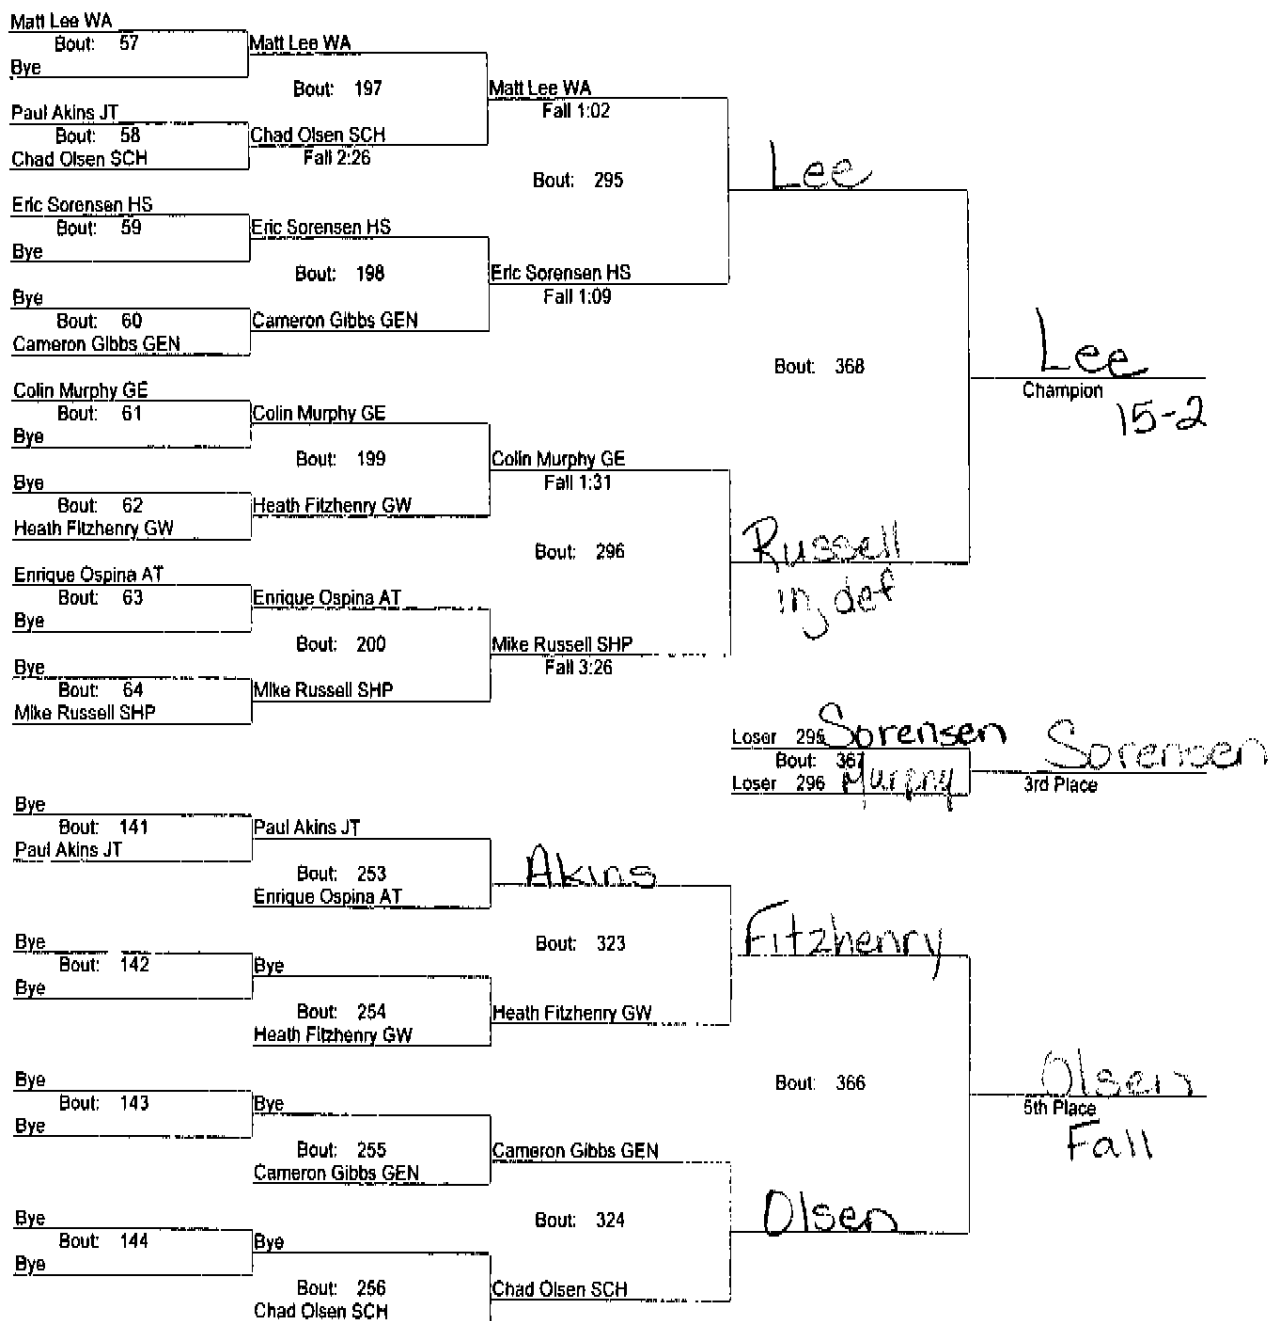

ED EWOLDT WRESTLING INVITATIONAL

November 26, 2005

Place Score Name

Place	Score	Name
① 257	144.00	West Aurora ✓
	116.00	Hinsdale South 153.0 ④
② 163.5 ³	82.50	Joliet Township
	78.00	Shepard 145.0 ⑤
③ 158.5 ⁵	76.00	Schaumburg
	71.50	Geneva 120.50 ⑥
	59.00	Fremd 98.0 ⑧
⑦ 101.0	57.00	Glenbard East
	56.00	Wheaton Warrenville South
⑨ 88.5	54.00	Glenbard West 78.0 ⑩
	30.00	Fenton 44.0 ⑪
⑬ 23	15.00	Addison Trail
	6.00	Kaneland 4.2 ⑫
	0.00	Team 14
	0.00	Team 15
	0.00	Team 16

ED EWOLDT WRESTLING INVITATIONAL

November 26, 2005

135

ED EWOLDT WRESTLING INVITATIONAL

November 26, 2005

140

ED EWOLDT WRESTLING INVITATIONAL

November 26, 2005

145

ED EWOLDT WRESTLING INVITATIONAL

November 26, 2005

152

ED EWOLDT WRESTLING INVITATIONAL

November 26, 2005

160

ED EWOLDT WRESTLING INVITATIONAL