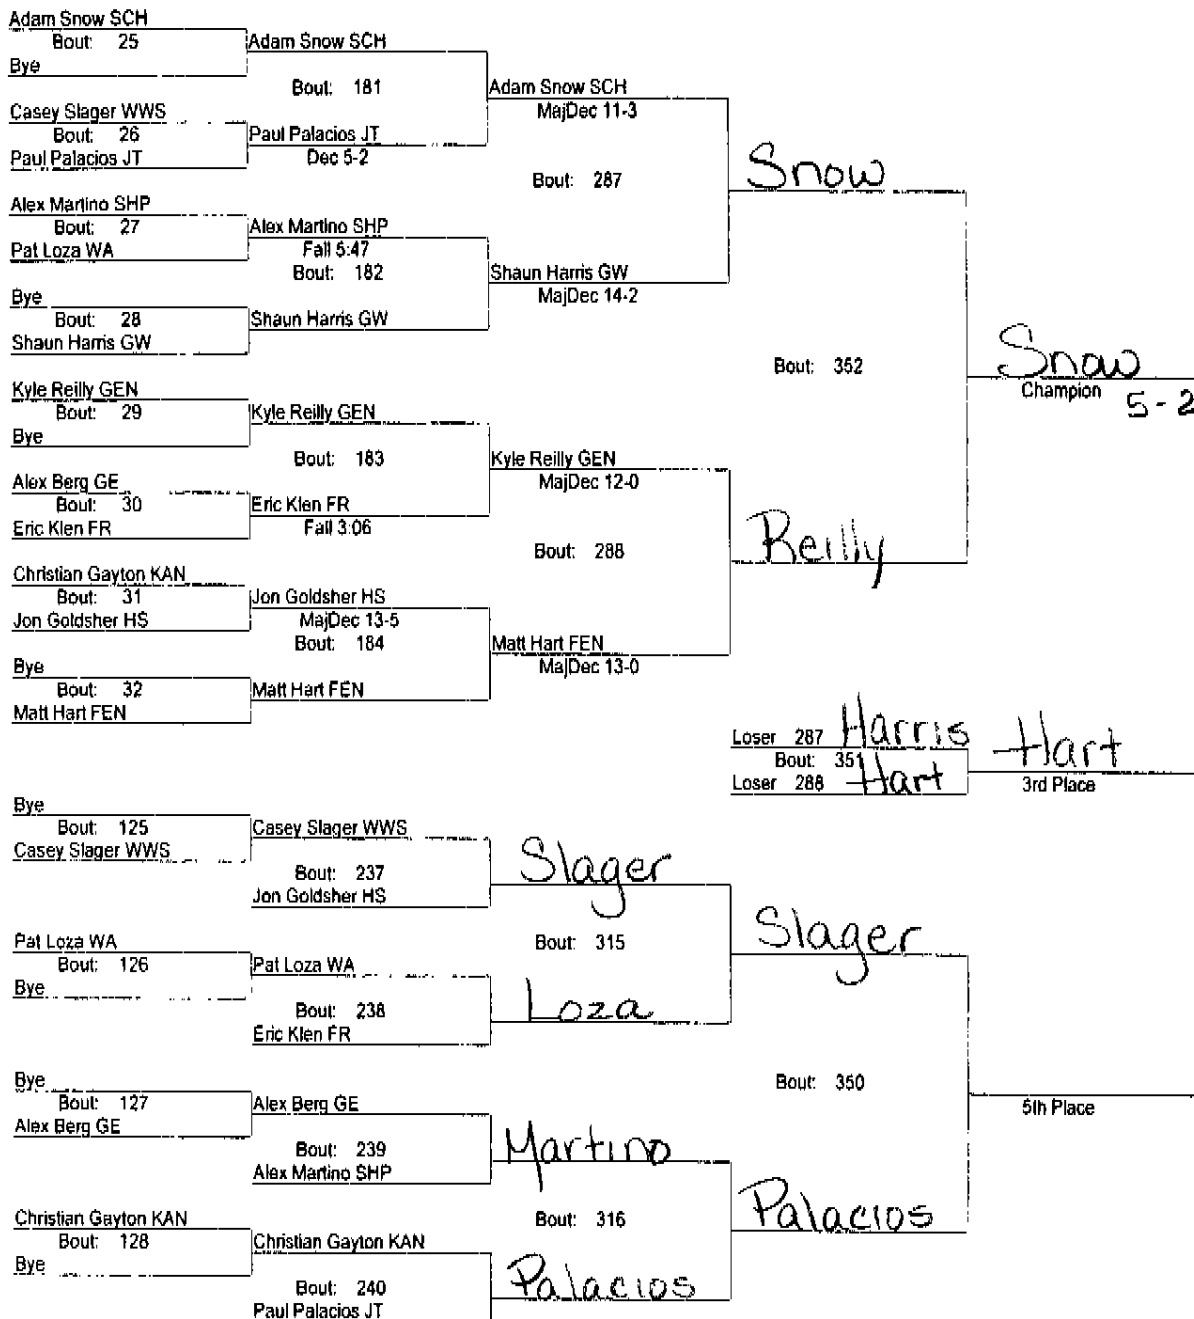

ED EWOLDT WRESTLING INVITATIONAL

November 26, 2005

Place Score Name

Place	Score	Name
①	257	1 144.00 West Aurora ✓
		2 116.00 Hinsdale South 153.0 ④
②	163.5 ³	82.50 Joliet Township
		4 78.00 Shepard 145.0 ⑤
③	158.5 ⁵	76.00 Schaumburg
		6 71.50 Geneva 120.50 ⑥
		7 59.00 Fremd 98.0 ⑧
⑦	101.0	8 57.00 Glenbard East
		9 56.00 Wheaton Warrenville South
⑨	88.5	10 54.00 Glenbard West 78.0 ⑩
		11 30.00 Fenton 44.0 ⑪
⑬	23	12 15.00 Addison Trail
		13 6.00 Kaneland 4.2 ⑫
		14 0.00 Team 14
		0.00 Team 15
		0.00 Team 16

November 26, 2005

119

ED EWOLDT WRESTLING INVITATIONAL

November 26, 2005

125

ED EWOLDT WRESTLING INVITATIONAL

November 26, 2005

130

ED EWOLDT WRESTLING INVITATIONAL

November 26, 2005

135

ED EWOLDT WRESTLING INVITATIONAL

November 26, 2005

140

ED EWOLDT WRESTLING INVITATIONAL

November 26, 2005