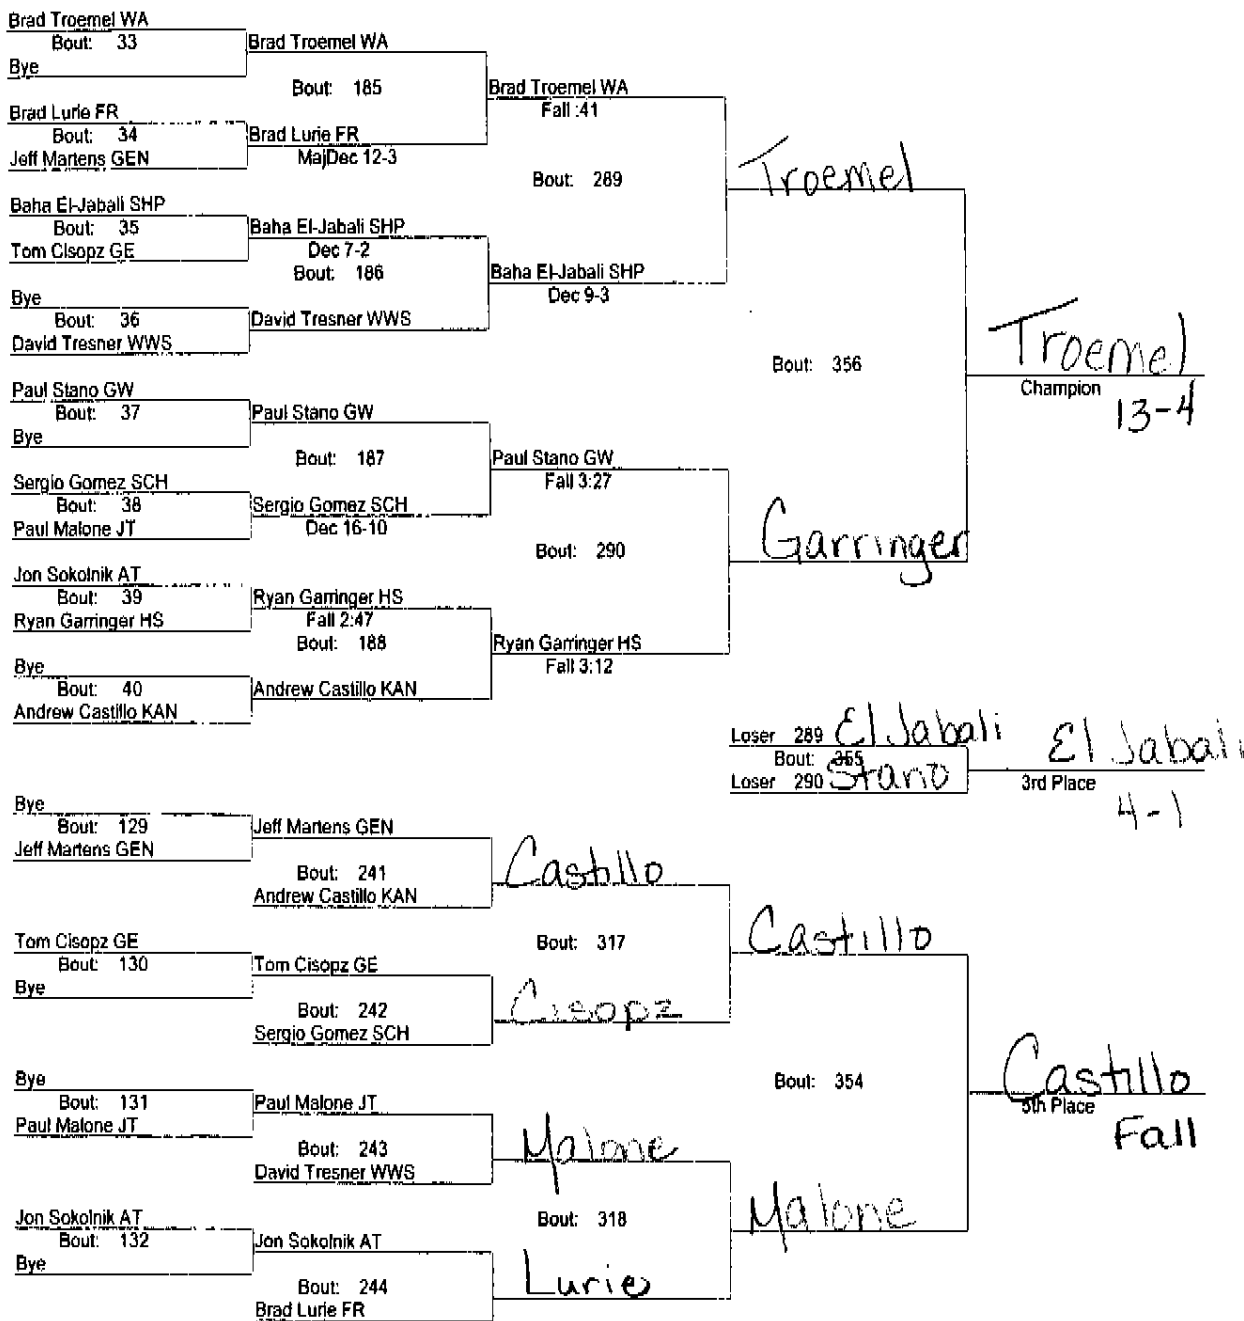

ED EWOLDT WRESTLING INVITATIONAL

November 26, 2005

Place Score Name

Place	Score	Name
①	257	1 144.00 West Aurora ✓
		2 116.00 Hinsdale South 153.0 ④
②	163.5 ³	82.50 Joliet Township
		4 78.00 Shepard 145.0 ⑤
③	158.5 ⁵	76.00 Schaumburg
		6 71.50 Geneva 120.50 ⑥
		7 59.00 Fremd 98.0 ⑧
⑦	101.0	8 57.00 Glenbard East
		9 56.00 Wheaton Warrenville South
⑨	88.5	10 54.00 Glenbard West 78.0 ⑩
		11 30.00 Fenton 44.0 ⑪
⑬	23	12 15.00 Addison Trail
		13 6.00 Kaneland 4.2 ⑫
		14 0.00 Team 14
		0.00 Team 15
		0.00 Team 16

November 26, 2005

119

ED EWOLDT WRESTLING INVITATIONAL

November 26, 2005

125

ED EWOLDT WRESTLING INVITATIONAL

November 26, 2005

130

ED EWOLDT WRESTLING INVITATIONAL

November 26, 2005

135

ED EWOLDT WRESTLING INVITATIONAL

November 26, 2005

140

ED EWOLDT WRESTLING INVITATIONAL

November 26, 2005