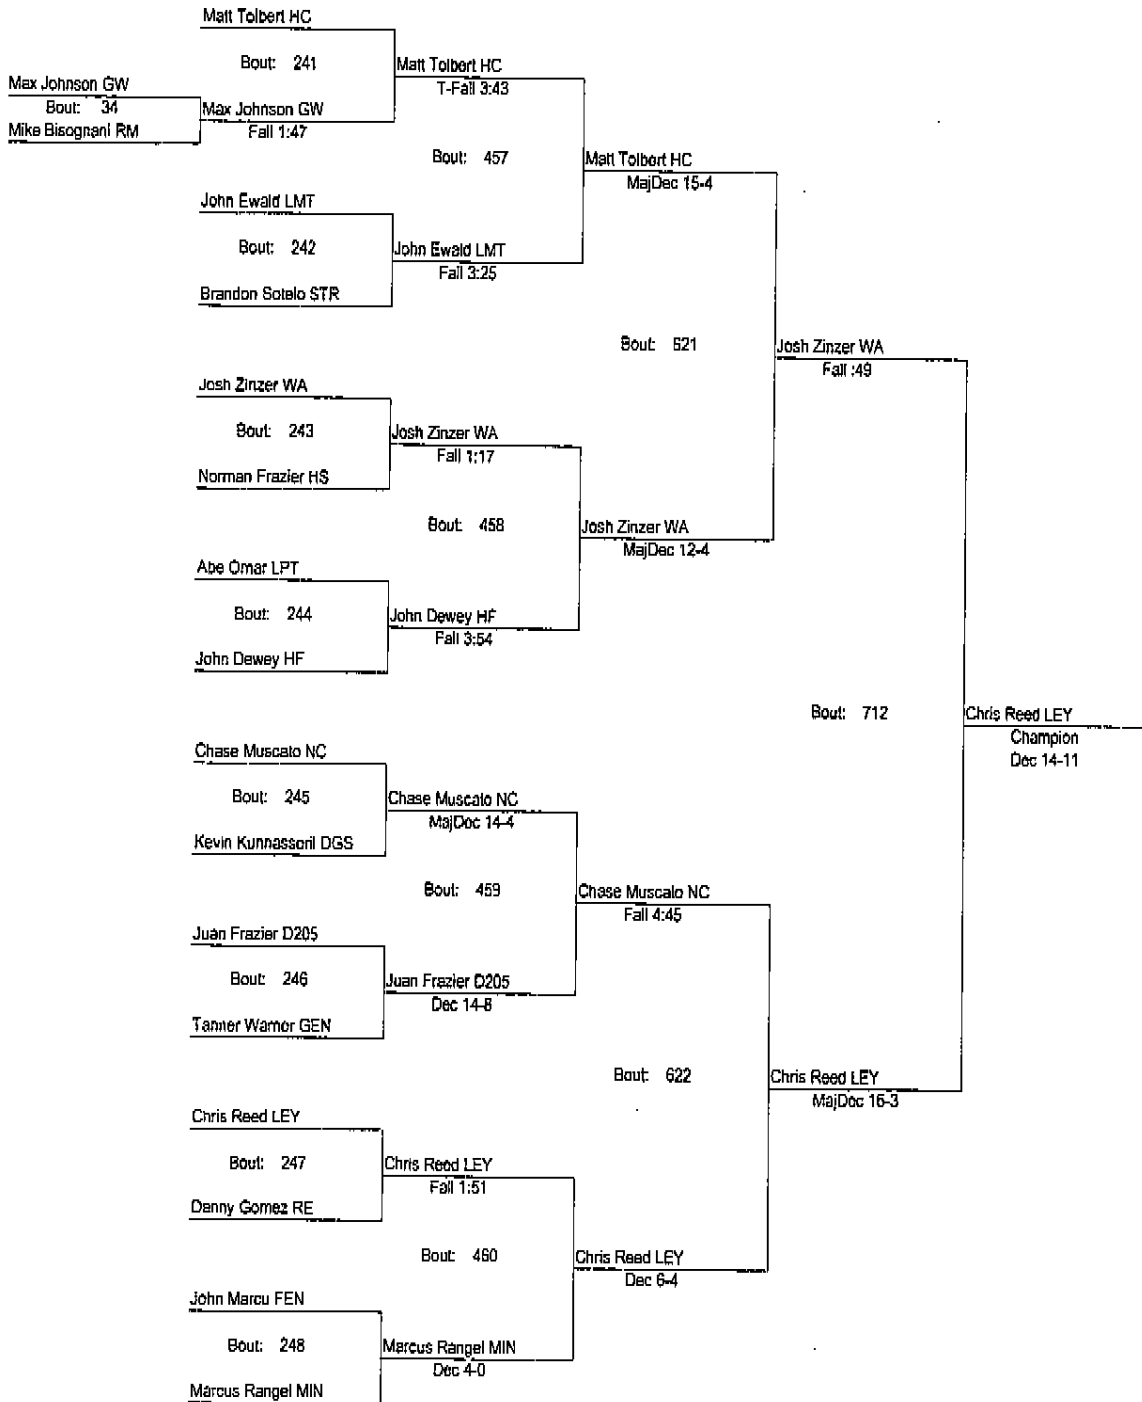

REX WHITLATCH WRESTLING INVITE

December 15 & 16, 2006

119