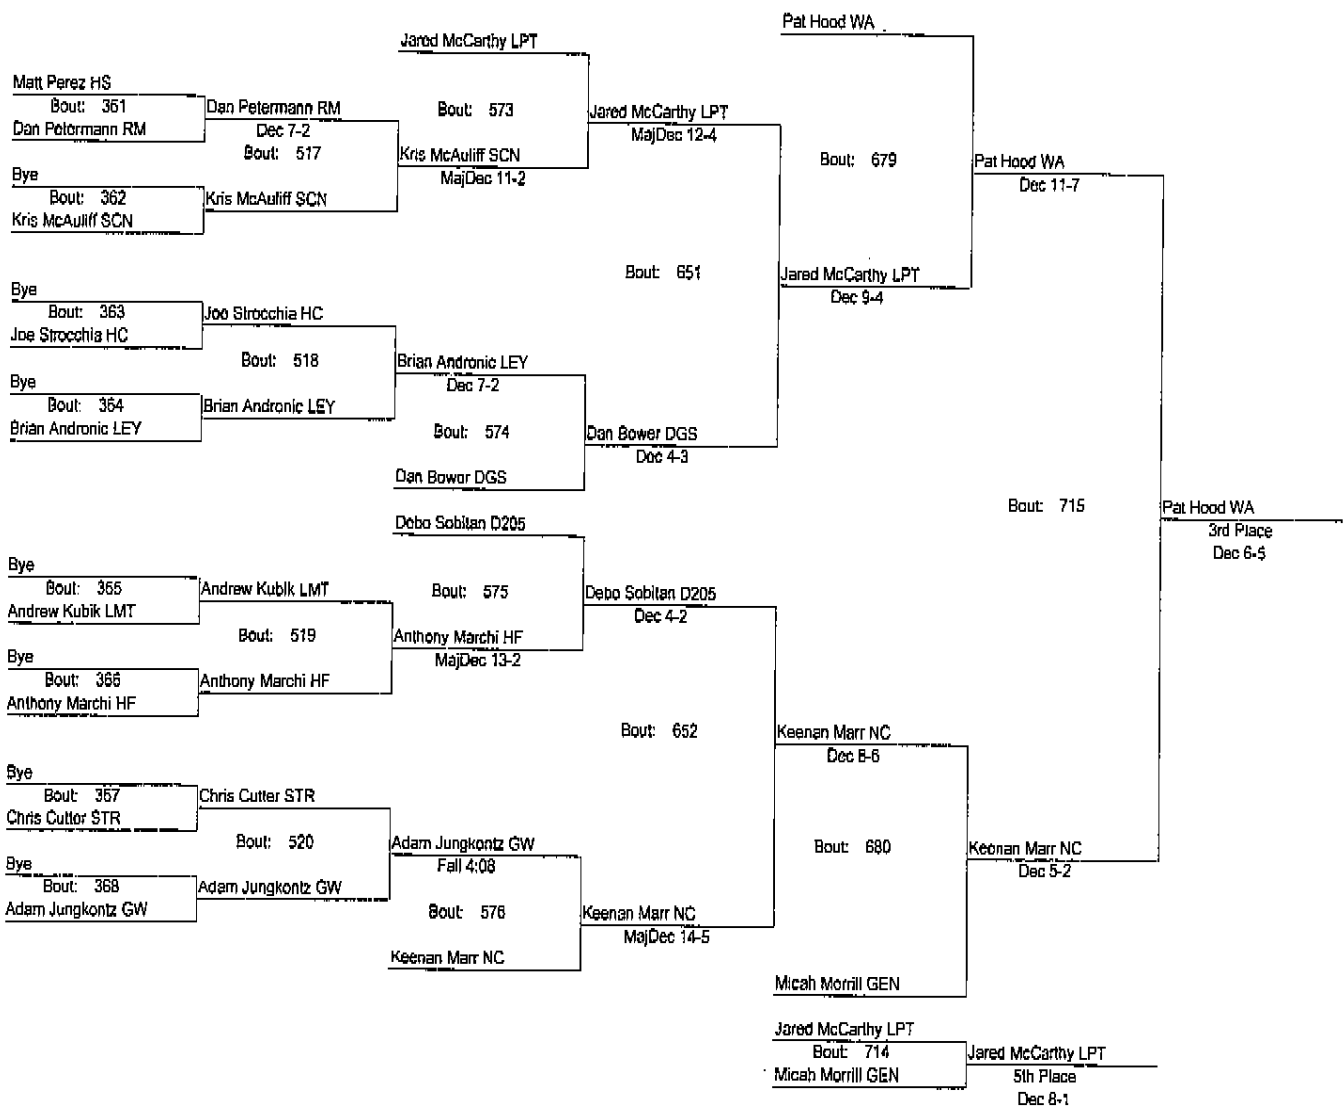

REX WHITLATCH WRESTLING INVITE

December 15 & 16, 2006

125

REX WHITLATCH WRESTLING INVITE

December 15 & 16, 2006

125

- Place Winners -
 1st Josh Castellano FEN
 2nd Mike Bodemuller MIN
 3rd Pat Hood WA
 4th Keenan Marr NC
 5th Jared McCarthy LPT
 6th Micah Morrill GEN