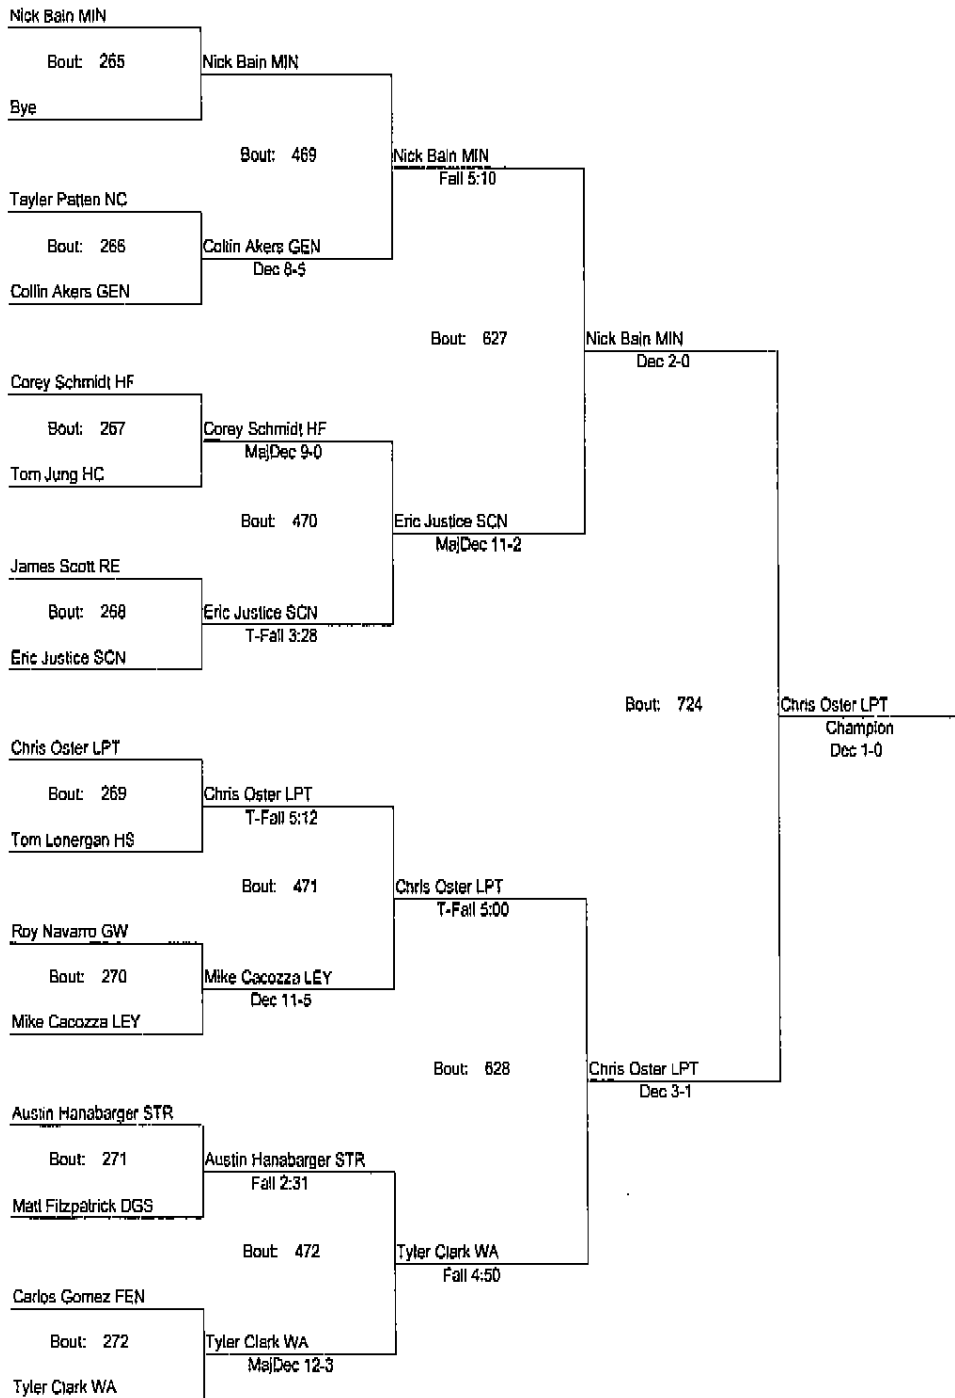

REX WHITLATCH WRESTLING INVITE

December 15 & 16, 2006

Place	Score	Name	1st	2nd	3rd	4th	5th	6th
1	226.00	West Aurora	3	2	1	2	1	2
2	217.00	Minooka	1	3	3	2	1	1
3	161.50	Lockport	2	1	3		1	1
4	140.00	Naperville Central			1	1	5	1
5	126.00	Leyden	1		2		1	1
6	123.50	Hinsdale Central		2	1	1	1	
7	113.00	Hinsdale South	1			1	3	1
8	109.00	Geneseo	1	2				2
	109.00	Lemont	1	1			2	1
10	99.00	Fenton	1	1		1		1
11	91.00	Sterling			1	1		2
12	89.00	Downers Grove South	2					
13	75.00	Homewood Flossmoor	1		1		1	
14	51.00	District 205		1			1	
15	49.00	Glenbard West				1		
16	48.50	St. Charles North			1			1
17	39.50	Rolling Meadows					2	
18	12.00	Rockford East						

REX WHITLATCH WRESTLING INVITE

December 15 & 16, 2006

125

REX WHITLATCH WRESTLING INVITE

December 15 & 16, 2006

125

- Place Winners -
 1st Josh Castellano FEN
 2nd Mike Bodemuller MIN
 3rd Pat Hood WA
 4th Keenan Marr NC
 5th Jared McCarthy LPT
 6th Micah Morrill GEN

REX WHITLATCH WRESTLING INVITE

December 15 & 16, 2006

130

REX WHITLATCH WRESTLING INVITE

December 15 & 16, 2006

130

- Place Winners -
 1st Kevin Bokoski MIN
 2nd Matt Hart FEN
 3rd Jimmy Scrementti HF
 4th Tim Knowles HC
 5th Jon Goldsher HS
 6th Pat Loza WA

REX WHITLATCH WRESTLING INVITE

December 15 & 16, 2006

135

REX WHITLATCH WRESTLING INVITE

December 15 & 16, 2006

140

REX WHITLATCH WRESTLING INVITE

December 15 & 16, 2006