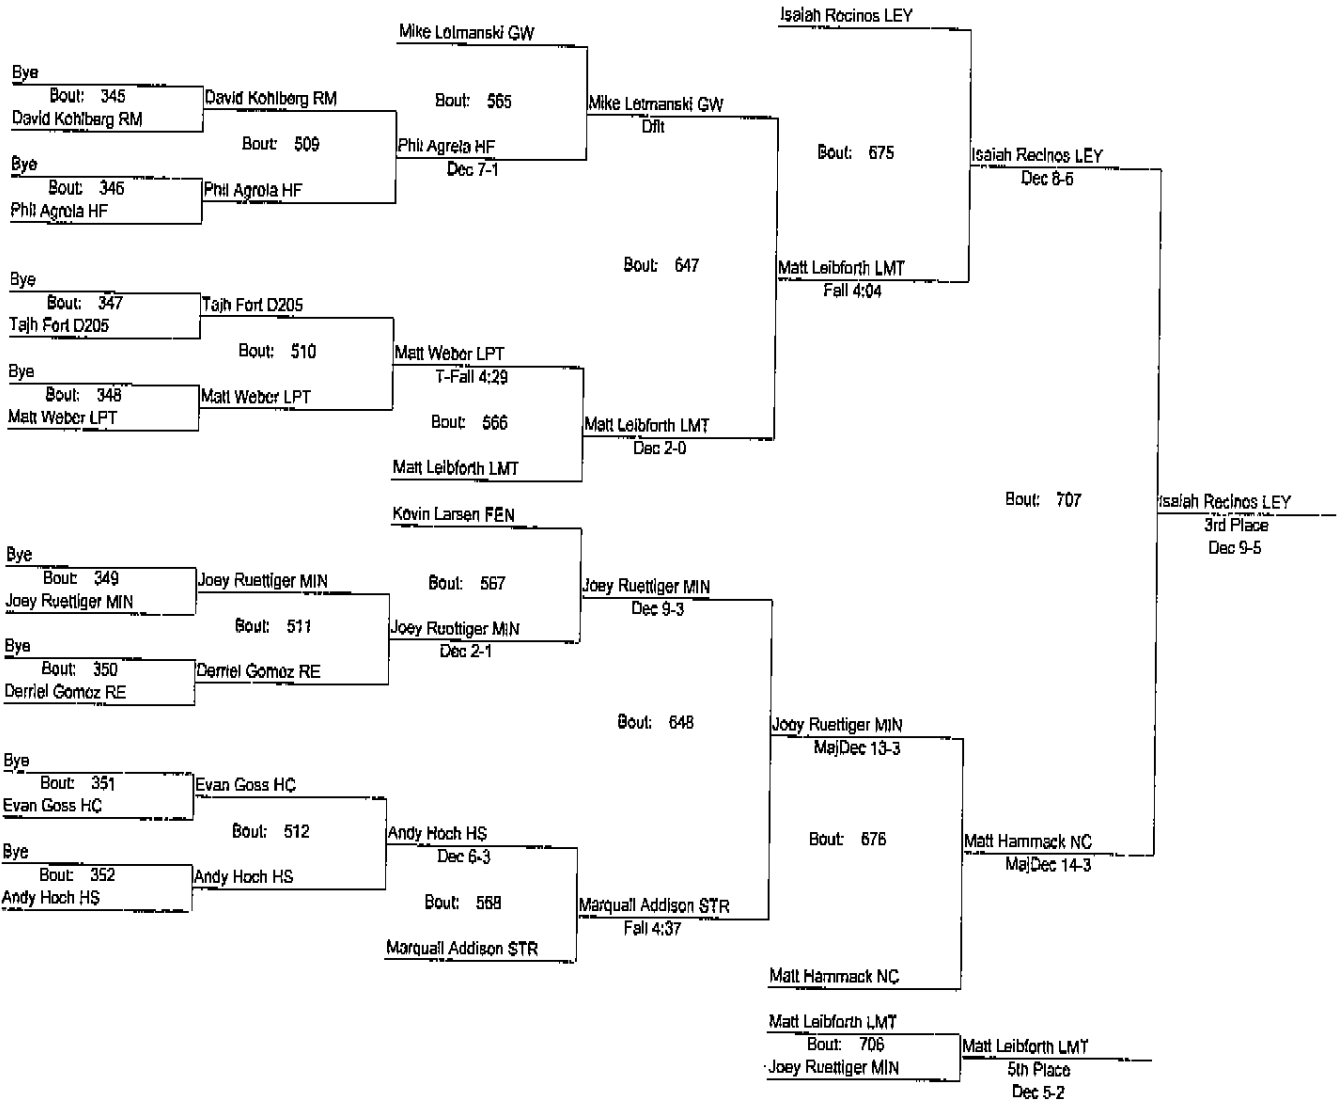

REX WHITLATCH WRESTLING INVITE

December 15 & 16, 2006

Place	Score	Name	1st	2nd	3rd	4th	5th	6th
1	226.00	West Aurora	3	2	1	2	1	2
2	217.00	Minooka	1	3	3	2	1	1
3	161.50	Lockport	2	1	3		1	1
4	140.00	Naperville Central			1	1	5	1
5	126.00	Leyden	1		2		1	1
6	123.50	Hinsdale Central		2	1	1	1	
7	113.00	Hinsdale South	1			1	3	1
8	109.00	Geneseo	1	2				2
	109.00	Lemont	1	1			2	1
10	99.00	Fenton	1	1		1		1
11	91.00	Sterling			1	1		2
12	89.00	Downers Grove South	2					
13	75.00	Homewood Flossmoor	1		1		1	
14	51.00	District 205		1			1	
15	49.00	Glenbard West				1		
16	48.50	St. Charles North			1			1
17	39.50	Rolling Meadows					2	
18	12.00	Rockford East						

* Team has non-scoring wrestler

REX WHITLATCH WRESTLING INVITE

December 15 & 16, 2006

103

REX WHITLATCH WRESTLING INVITE

December 15 & 16, 2006

103

- Place Winners -
- 1st Tanner Andrews WA
 - 2nd Brian Bokoski MIN
 - 3rd Bhavik Patel LEY
 - 4th Jordan Cater STR
 - 5th Lance Pero Jr. D205
 - 6th Peter DeSimone LMT

REX WHITLATCH WRESTLING INVITE

December 15 & 16, 2006

112

REX WHITLATCH WRESTLING INVITE

December 15 & 16, 2006

112

- Place Winners -
- 1st Adam Sheley GEN
 - 2nd Eric Concha WA
 - 3rd Isaiah Reinos LEY
 - 4th Matt Hammack NC
 - 5th Matt Leibforth LMT
 - 6th Joey Ruettiger MIN