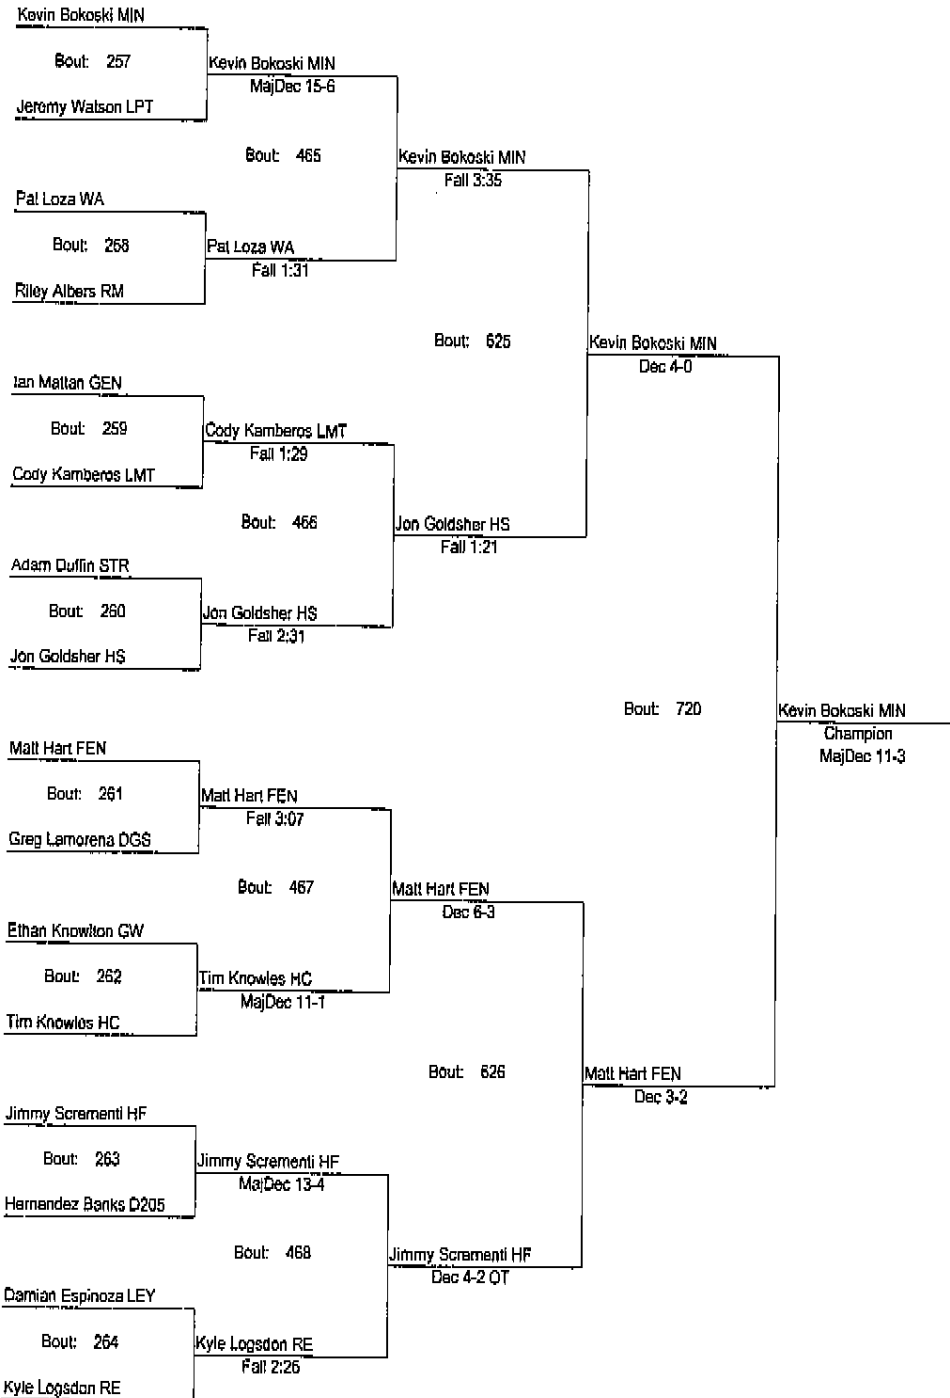

REX WHITLATCH WRESTLING INVITE

December 15 & 16, 2006

130