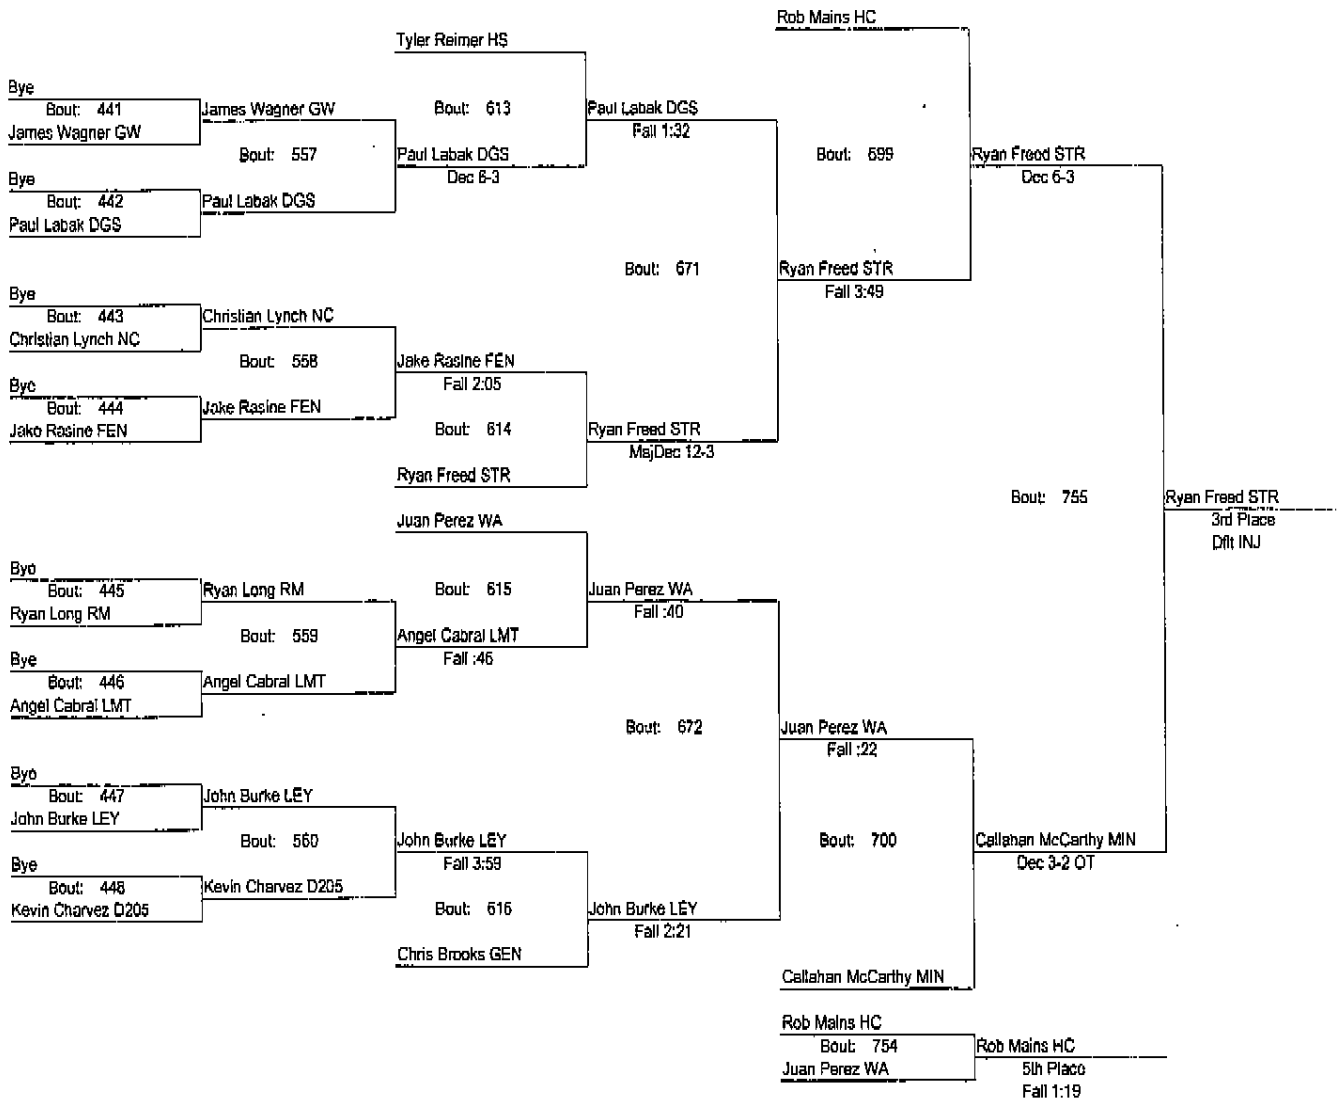

REX WHITLATCH WRESTLING INVITE

December 15 & 16, 2006

160

REX WHITLATCH WRESTLING INVITE

December 15 & 16, 2006

160

- Place Winners -
 1st Nick Simona LMT
 2nd Milo Imrie HC
 3rd Neal Renna LPT
 4th Adam Kamykowski NC
 5th Tim Soloff WA
 6th Austin Carney GEN

REX WHITLATCH WRESTLING INVITE

December 15 & 16, 2006

189

REX WHITLATCH WRESTLING INVITE

December 15 & 16, 2006

189

- Place Winners -
- 1st Trovell Musialek WA
 - 2nd Gordy Kickels LMT
 - 3rd Eric Loomis MIN
 - 4th Stephen Graeber NC
 - 5th Alex Sonka HS
 - 6th Dan McSweeney SCN

REX WHITLATCH WRESTLING INVITE

December 15 & 16, 2006

215

REX WHITLATCH WRESTLING INVITE

December 15 & 16, 2006

215

- Place Winners -
 1st Ben Apland DGS
 2nd Charles Lewis D205
 3rd Anthony Lewis NC
 4th Alex Mroz FEN
 5th Tom Davidson RM
 6th Alex Keating HS

REX WHITLATCH WRESTLING INVITE

December 15 & 16, 2006

285

REX WHITLATCH WRESTLING INVITE

December 15 & 16, 2006

285

- Place Winners -
 1st Brian Brooks HF
 2nd Jeremy Shaub LPT
 3rd Ryan Freed STR
 4th Callahan McCarthy MIN
 5th Rob Mains HC
 6th Juan Perez WA