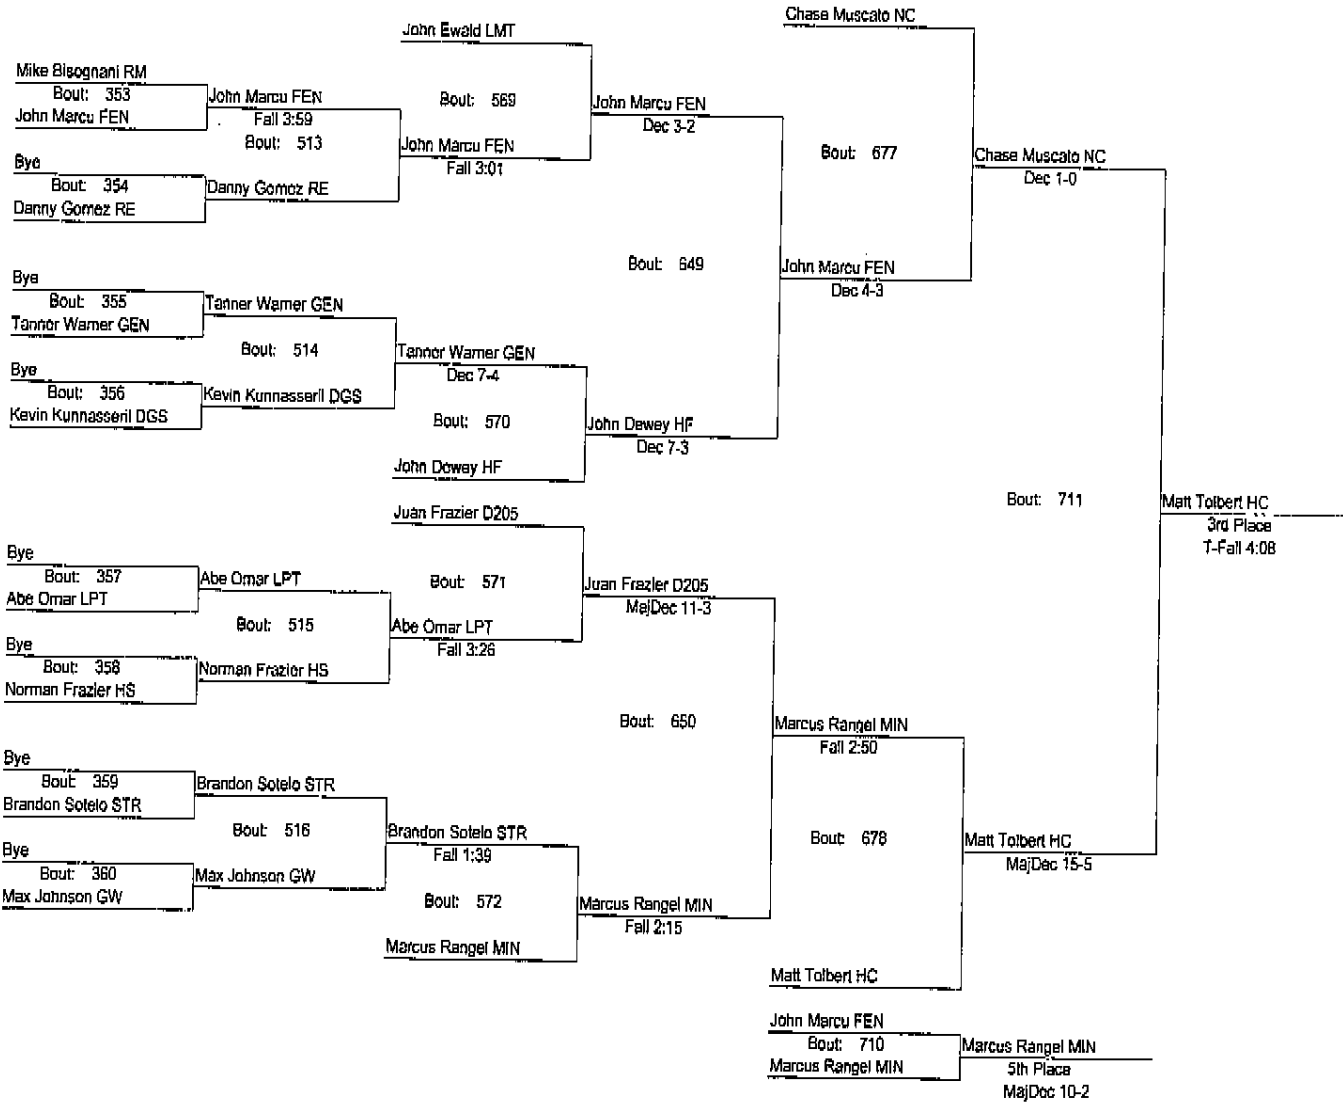

REX WHITLATCH WRESTLING INVITE

December 15 & 16, 2006

Place	Score	Name	1st	2nd	3rd	4th	5th	6th
1	226.00	West Aurora	3	2	1	2	1	2
2	217.00	Minooka	1	3	3	2	1	1
3	161.50	Lockport	2	1	3		1	1
4	140.00	Naperville Central			1	1	5	1
5	126.00	Leyden	1		2		1	1
6	123.50	Hinsdale Central		2	1	1	1	
7	113.00	Hinsdale South	1			1	3	1
8	109.00	Geneseo	1	2				2
	109.00	Lemont	1	1			2	1
10	99.00	Fenton	1	1		1		1
11	91.00	Sterling			1	1		2
12	89.00	Downers Grove South	2					
13	75.00	Homewood Flossmoor	1		1		1	
14	51.00	District 205		1			1	
15	49.00	Glenbard West				1		
16	48.50	St. Charles North			1			1
17	39.50	Rolling Meadows					2	
18	12.00	Rockford East						

* Team has non-scoring wrestler

REX WHITLATCH WRESTLING INVITE

December 15 & 16, 2006

103

REX WHITLATCH WRESTLING INVITE

December 15 & 16, 2006

103

- Place Winners -
- 1st Tanner Andrews WA
 - 2nd Brian Bokoski MIN
 - 3rd Bhavik Patel LEY
 - 4th Jordan Cater STR
 - 5th Lance Pero Jr. D205
 - 6th Peter DeSimone LMT

REX WHITLATCH WRESTLING INVITE

December 15 & 16, 2006

119

REX WHITLATCH WRESTLING INVITE

December 15 & 16, 2006

119

- Place Winners -
 1st Chris Reed LEY
 2nd Josh Zinzer WA
 3rd Matt Tolbert HC
 4th Chase Muscato NC
 5th Marcus Rangel MIN
 6th John Marcu FEN

REX WHITLATCH WRESTLING INVITE

December 15 & 16, 2006

125

REX WHITLATCH WRESTLING INVITE

December 15 & 16, 2006

125

- Place Winners -
 1st Josh Castellano FEN
 2nd Mike Bodemuller MIN
 3rd Pat Hood WA
 4th Keenan Marr NC
 5th Jared McCarthy LPT
 6th Micah Morrill GEN