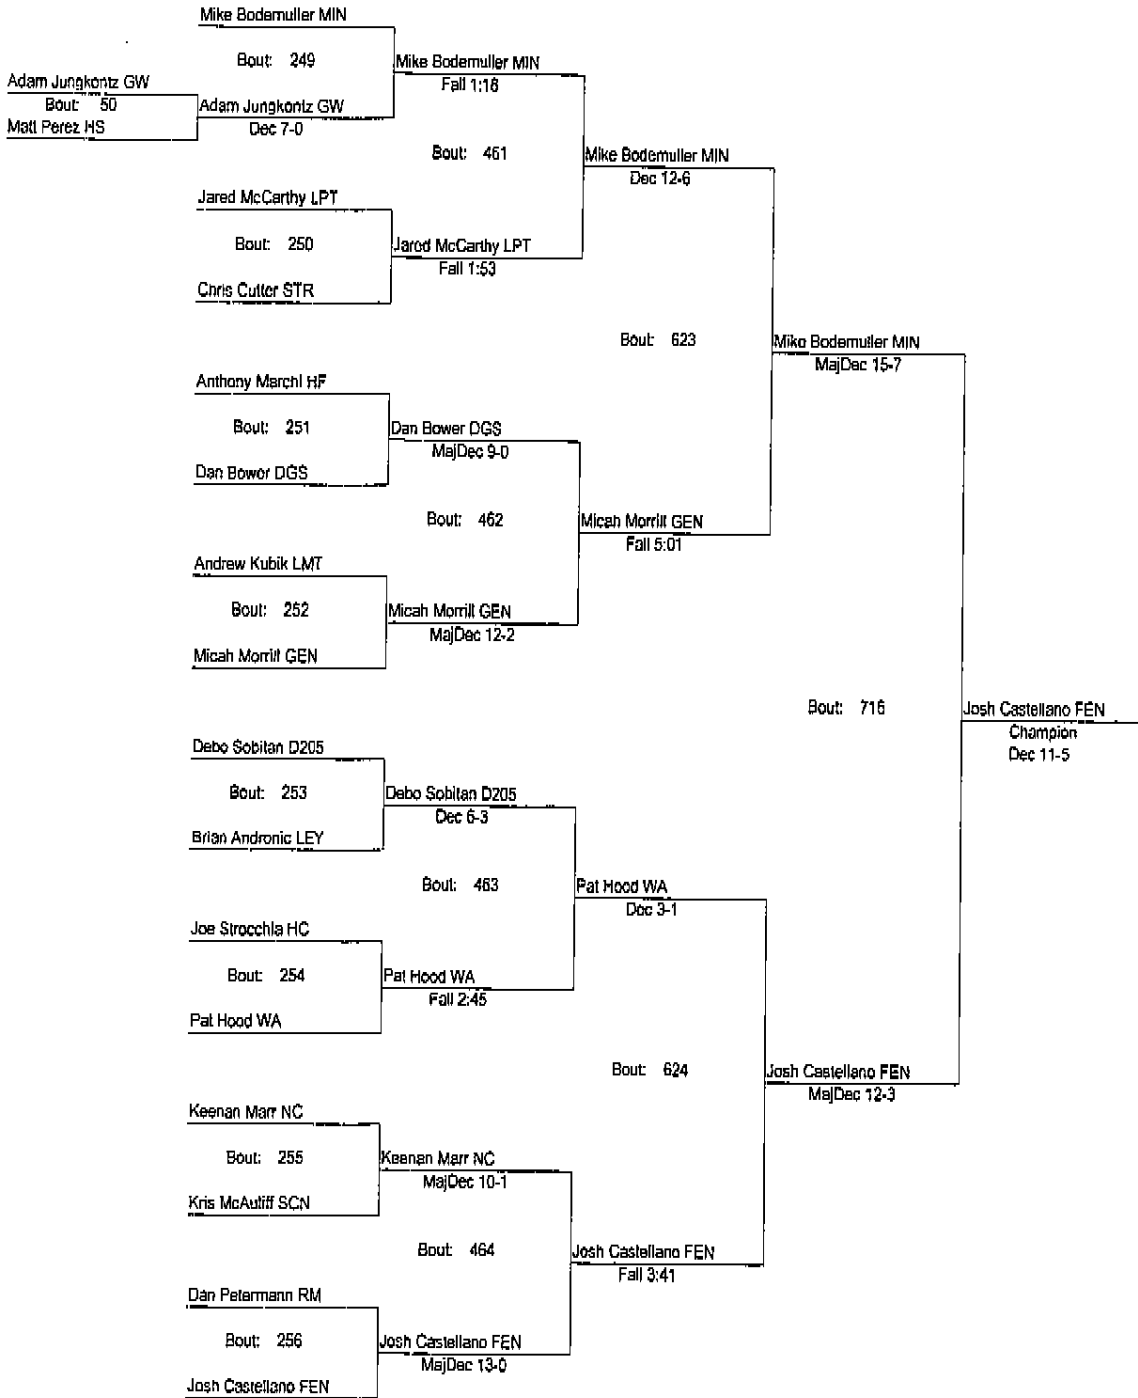

REX WHITLATCH WRESTLING INVITE

December 15 & 16, 2006

125