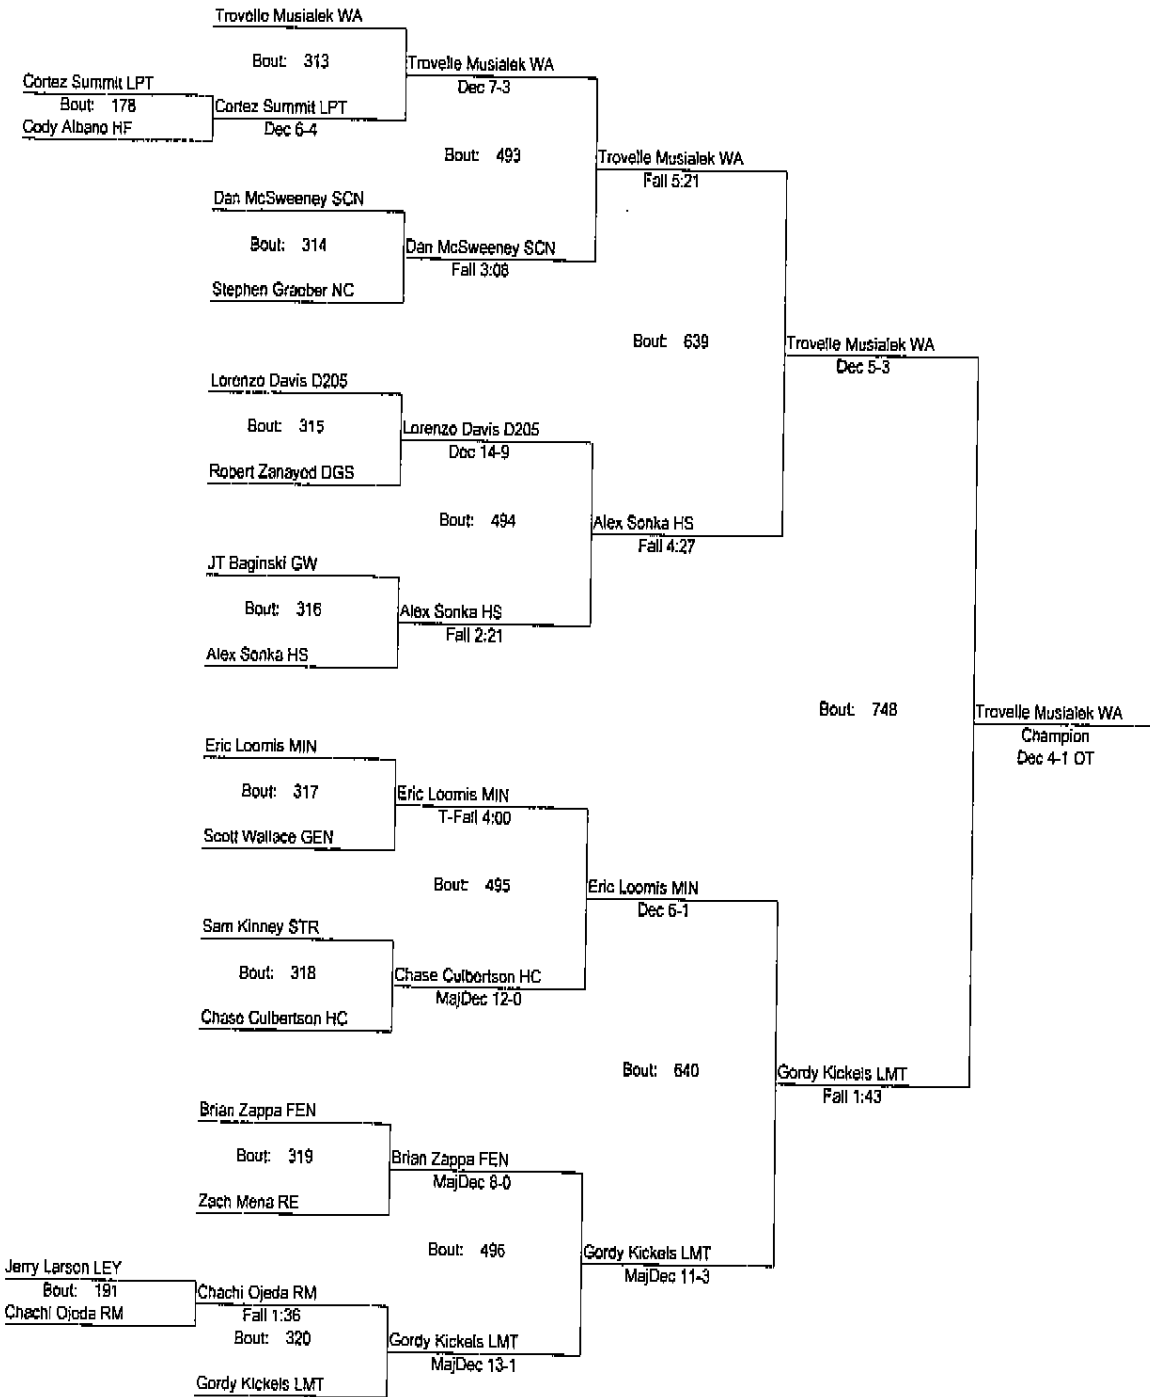

REX WHITLATCH WRESTLING INVITE

December 15 & 16, 2006

160

REX WHITLATCH WRESTLING INVITE

December 15 & 16, 2006

160

- Place Winners -
 1st Nick Simona LMT
 2nd Milo Imrie HC
 3rd Neal Renna LPT
 4th Adam Kamykowski NC
 5th Tim Soloff WA
 6th Austin Carney GEN

REX WHITLATCH WRESTLING INVITE

December 15 & 16, 2006

171

REX WHITLATCH WRESTLING INVITE

December 15 & 16, 2006

171

- Place Winners -
 1st Todd Carroll DGS
 2nd Chris Graeber NC
 3rd Nick Golob LPT
 4th Nick Klein GW
 5th Dan Robertson RM
 6th Juan Giron LEY

REX WHITLATCH WRESTLING INVITE

December 15 & 16, 2006

189

REX WHITLATCH WRESTLING INVITE

December 15 & 16, 2006

189

- Place Winners -
- 1st Trovell Musialek WA
 - 2nd Gordy Kickels LMT
 - 3rd Eric Loomis MIN
 - 4th Stephen Graeber NC
 - 5th Alex Sonka HS
 - 6th Dan McSweeney SCN