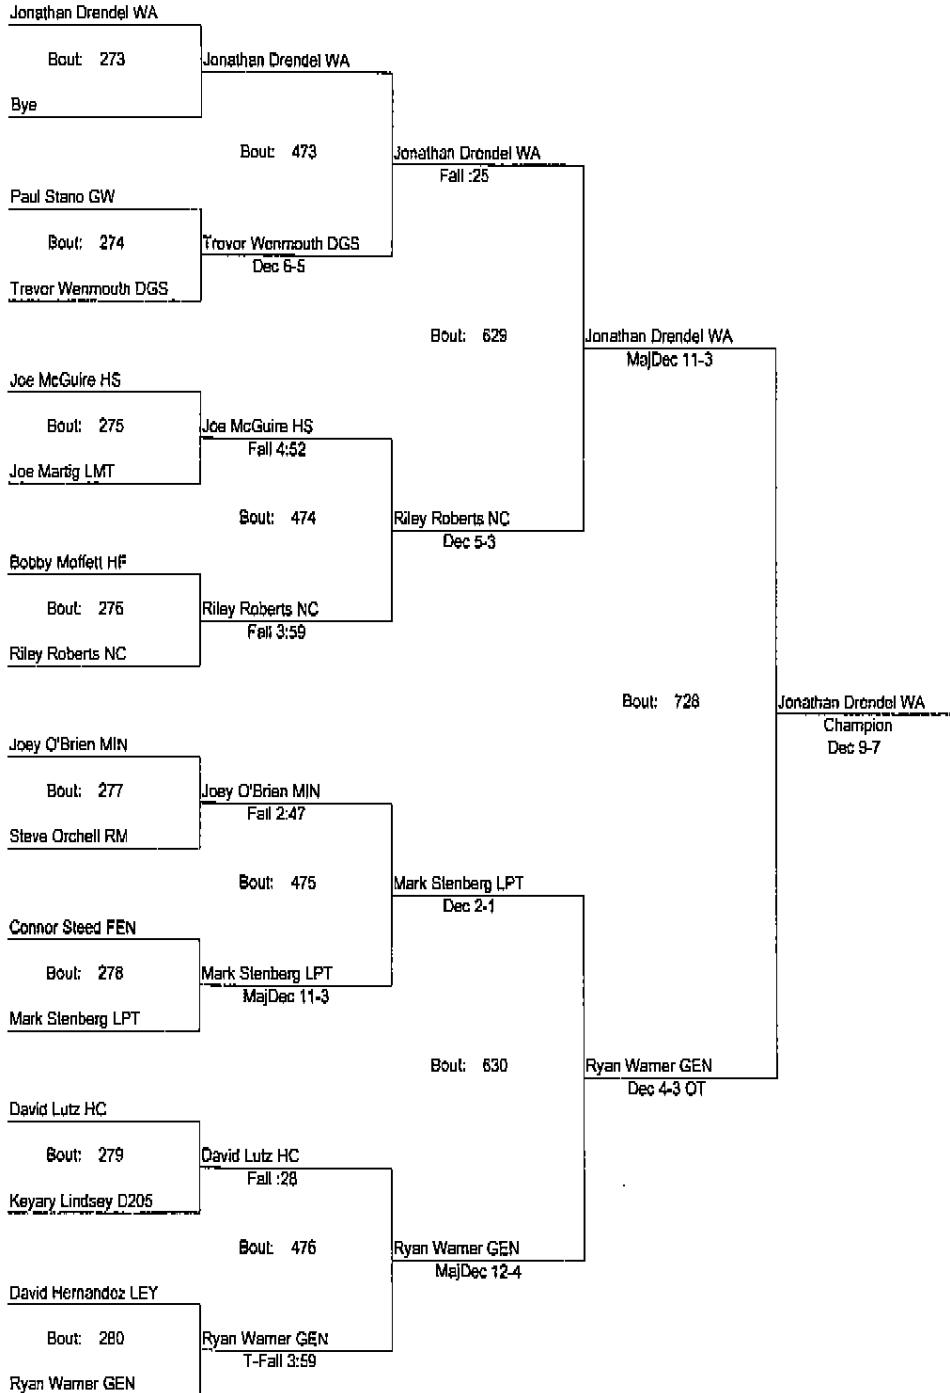

REX WHITLATCH WRESTLING INVITE

December 15 & 16, 2006

Place	Score	Name	1st	2nd	3rd	4th	5th	6th
1	226.00	West Aurora	3	2	1	2	1	2
2	217.00	Minooka	1	3	3	2	1	1
3	161.50	Lockport	2	1	3		1	1
4	140.00	Naperville Central			1	1	5	1
5	126.00	Leyden	1		2		1	1
6	123.50	Hinsdale Central		2	1	1	1	
7	113.00	Hinsdale South	1			1	3	1
8	109.00	Geneseo	1	2				2
	109.00	Lemont	1	1			2	1
10	99.00	Fenton	1	1		1		1
11	91.00	Sterling			1	1		2
12	89.00	Downers Grove South	2					
13	75.00	Homewood Flossmoor	1		1		1	
14	51.00	District 205		1			1	
15	49.00	Glenbard West				1		
16	48.50	St. Charles North			1			1
17	39.50	Rolling Meadows					2	
18	12.00	Rockford East						

REX WHITLATCH WRESTLING INVITE

December 15 & 16, 2006

135

REX WHITLATCH WRESTLING INVITE

December 15 & 16, 2006

140

REX WHITLATCH WRESTLING INVITE

December 15 & 16, 2006