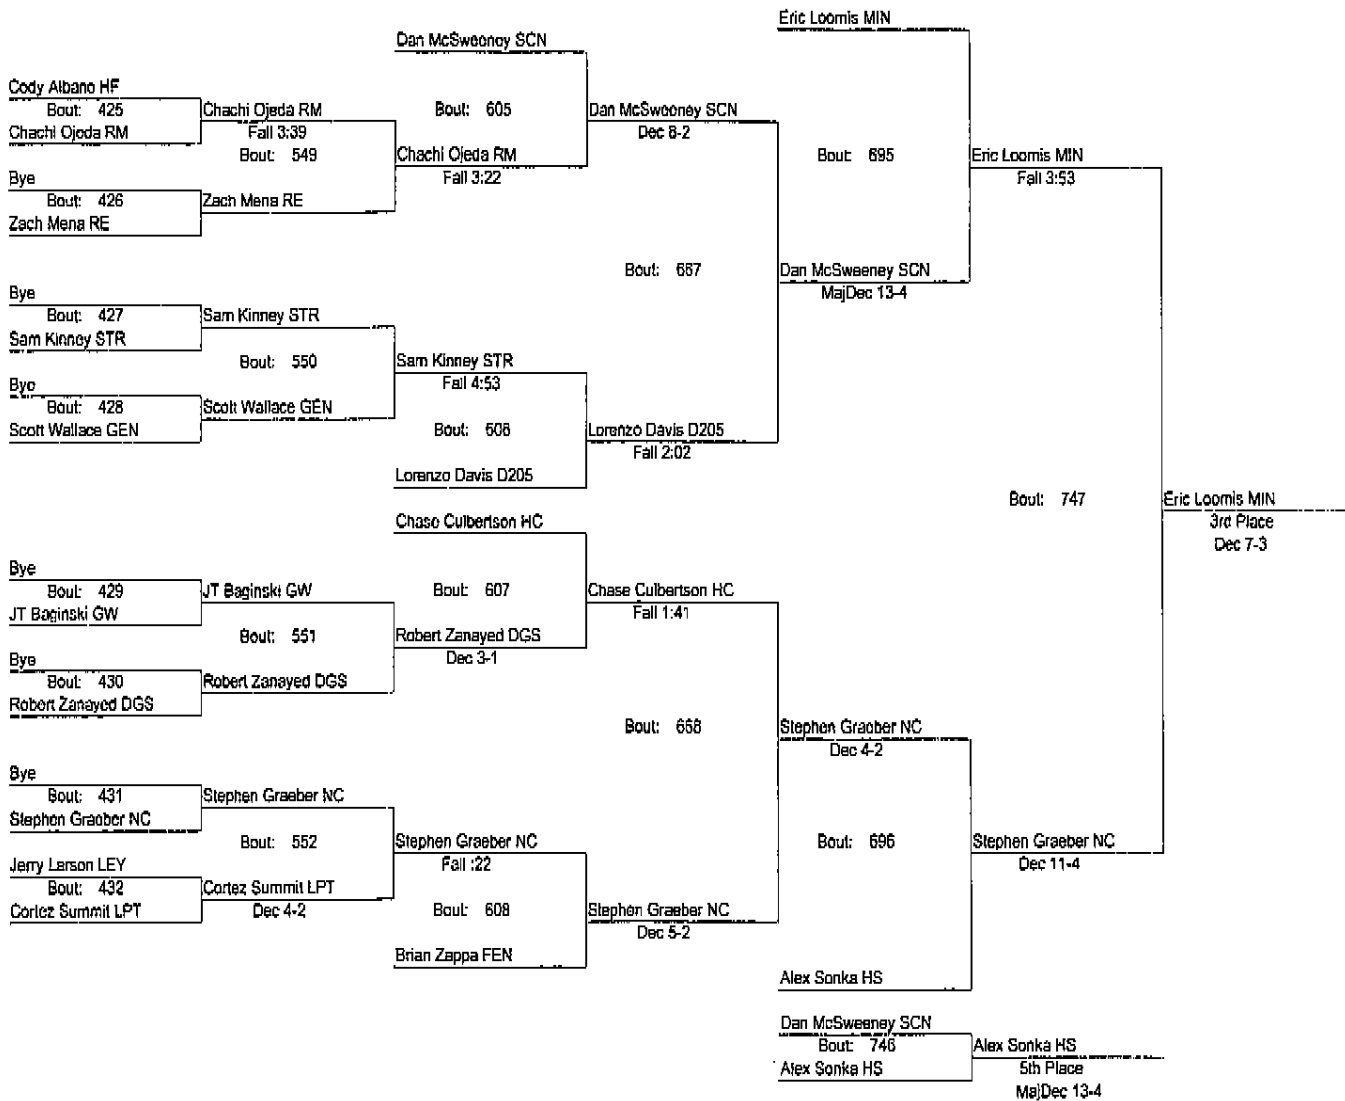

REX WHITLATCH WRESTLING INVITE

December 15 & 16, 2006

160

REX WHITLATCH WRESTLING INVITE

December 15 & 16, 2006

160

- Place Winners -
 1st Nick Simona LMT
 2nd Milo Imrie HC
 3rd Neal Renna LPT
 4th Adam Kamykowski NC
 5th Tim Soloff WA
 6th Austin Carney GEN

REX WHITLATCH WRESTLING INVITE

December 15 & 16, 2006

171

REX WHITLATCH WRESTLING INVITE

December 15 & 16, 2006

171

- Place Winners -
 1st Todd Carroll DGS
 2nd Chris Graeber NC
 3rd Nick Golob LPT
 4th Nick Klein GW
 5th Dan Robertson RM
 6th Juan Giron LEY

REX WHITLATCH WRESTLING INVITE

December 15 & 16, 2006

189

REX WHITLATCH WRESTLING INVITE

December 15 & 16, 2006

189

- Place Winners -
- 1st Trovell Musialek WA
 - 2nd Gordy Kickels LMT
 - 3rd Eric Loomis MIN
 - 4th Stephen Graeber NC
 - 5th Alex Sonka HS
 - 6th Dan McSweeney SCN

REX WHITLATCH WRESTLING INVITE

December 15 & 16, 2006

215

REX WHITLATCH WRESTLING INVITE

December 15 & 16, 2006

215

- Place Winners -
 1st Ben Apland DGS
 2nd Charles Lewis D205
 3rd Anthony Lewis NC
 4th Alex Mroz FEN
 5th Tom Davidson RM
 6th Alex Keating HS