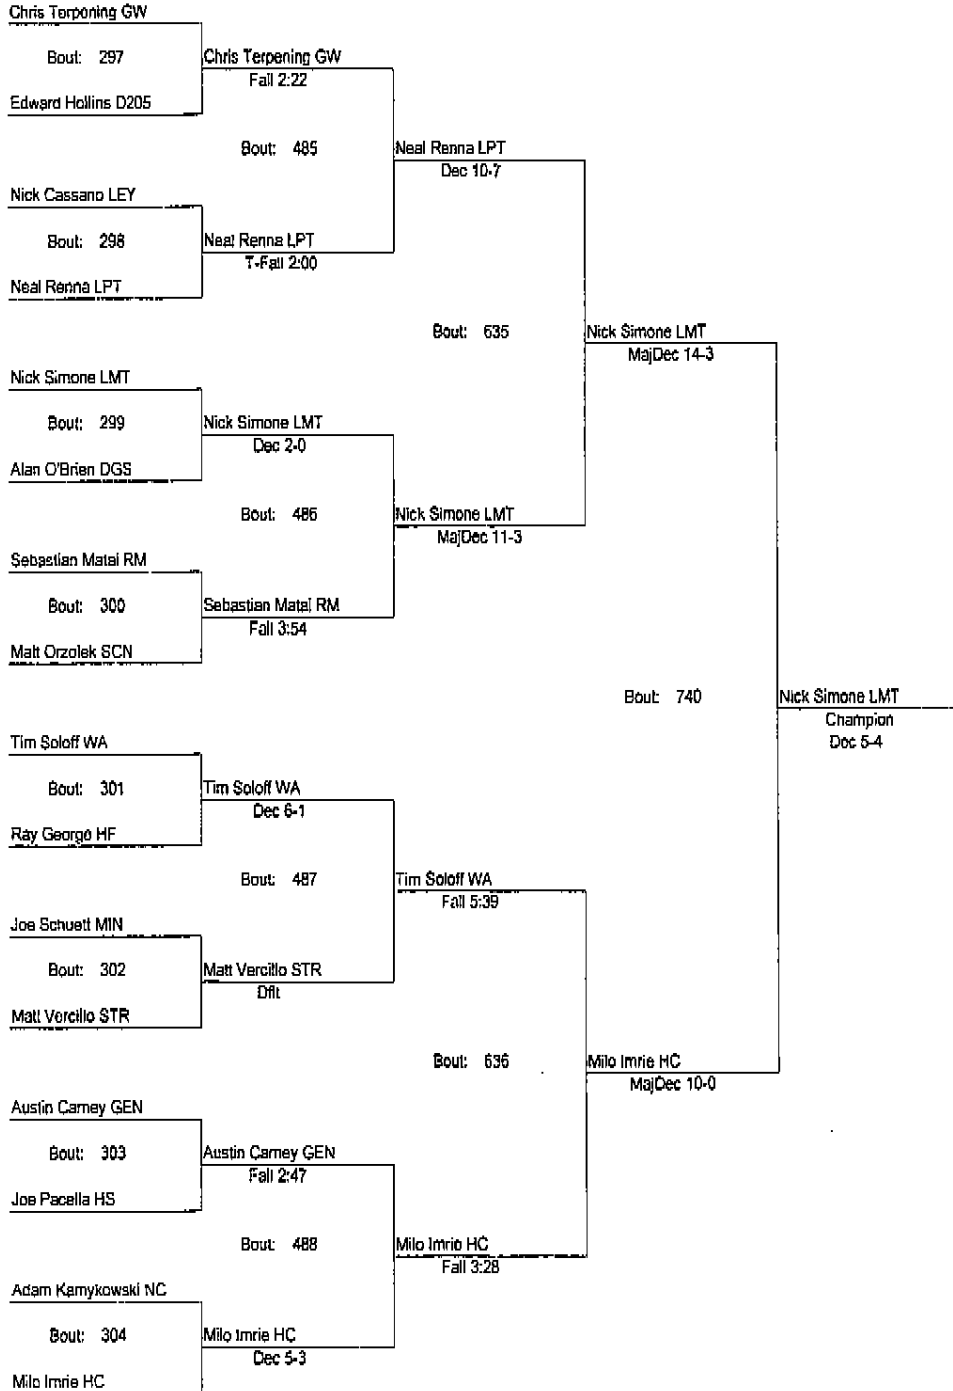

REX WHITLATCH WRESTLING INVITE

December 15 & 16, 2006

Place	Score	Name	1st	2nd	3rd	4th	5th	6th
1	226.00	West Aurora	3	2	1	2	1	2
2	217.00	Minooka	1	3	3	2	1	1
3	161.50	Lockport	2	1	3		1	1
4	140.00	Naperville Central			1	1	5	1
5	126.00	Leyden	1		2		1	1
6	123.50	Hinsdale Central		2	1	1	1	
7	113.00	Hinsdale South	1			1	3	1
8	109.00	Geneseo	1	2				2
	109.00	Lemont	1	1			2	1
10	99.00	Fenton	1	1		1		1
11	91.00	Sterling			1	1		2
12	89.00	Downers Grove South	2					
13	75.00	Homewood Flossmoor	1		1		1	
14	51.00	District 205		1			1	
15	49.00	Glenbard West				1		
16	48.50	St. Charles North			1			1
17	39.50	Rolling Meadows					2	
18	12.00	Rockford East						

REX WHITLATCH WRESTLING INVITE

December 15 & 16, 2006

135

REX WHITLATCH WRESTLING INVITE

December 15 & 16, 2006

140

REX WHITLATCH WRESTLING INVITE

December 15 & 16, 2006

REX WHITLATCH WRESTLING INVITE

December 15 & 16, 2006

152

- Place Winners -
- 1st Luke Roth LPT
- 2nd Frank Battaglia HC
- 3rd Steven Olim MIN
- 4th Jamie McGuire HS
- 5th Ryan Leibforth LMT
- 6th Sheldon Hubbard STR

REX WHITLATCH WRESTLING INVITE

December 15 & 16, 2006

160

REX WHITLATCH WRESTLING INVITE

December 15 & 16, 2006

160

- Place Winners -
 1st Nick Simona LMT
 2nd Milo Imrie HC
 3rd Neal Renna LPT
 4th Adam Kamykowski NC
 5th Tim Soloff WA
 6th Austin Carney GEN