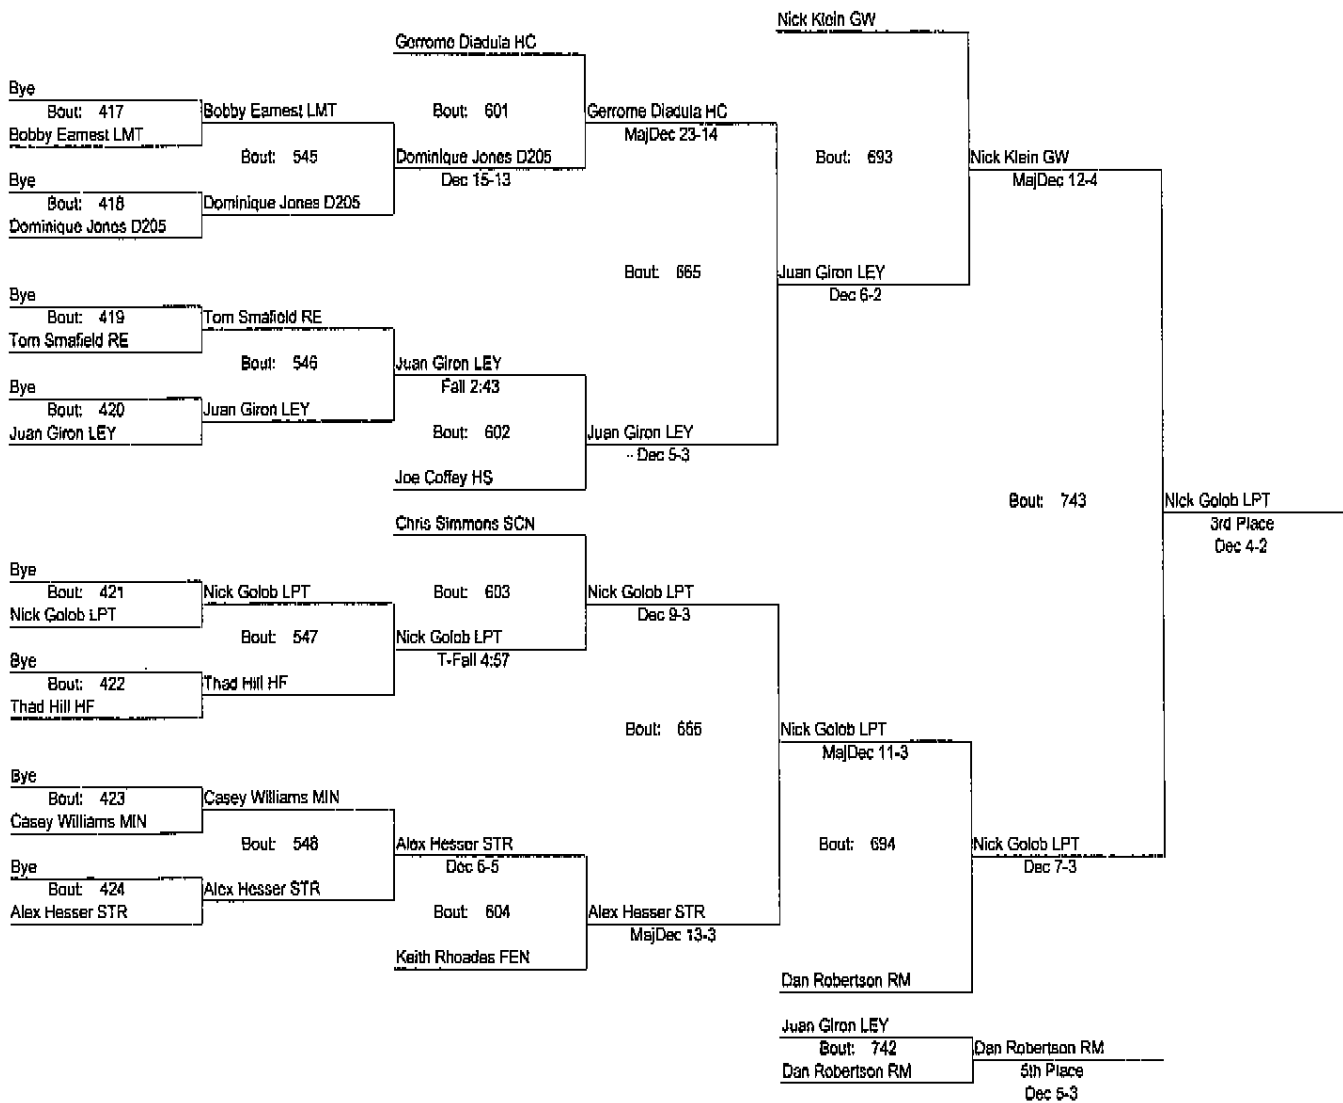

REX WHITLATCH WRESTLING INVITE

December 15 & 16, 2006

160

REX WHITLATCH WRESTLING INVITE

December 15 & 16, 2006

160

- Place Winners -
 1st Nick Simona LMT
 2nd Milo Imrie HC
 3rd Neal Renna LPT
 4th Adam Kamykowski NC
 5th Tim Soloff WA
 6th Austin Carney GEN

REX WHITLATCH WRESTLING INVITE

December 15 & 16, 2006

171

REX WHITLATCH WRESTLING INVITE

December 15 & 16, 2006

171

- Place Winners -
 1st Todd Carroll DGS
 2nd Chris Graeber NC
 3rd Nick Golob LPT
 4th Nick Klein GW
 5th Dan Robertson RM
 6th Juan Giron LEY

REX WHITLATCH WRESTLING INVITE

December 15 & 16, 2006

189

REX WHITLATCH WRESTLING INVITE

December 15 & 16, 2006

189

- Place Winners -
- 1st Trovell Musialek WA
 - 2nd Gordy Kickels LMT
 - 3rd Eric Loomis MIN
 - 4th Stephen Graeber NC
 - 5th Alex Sonka HS
 - 6th Dan McSweeney SCN