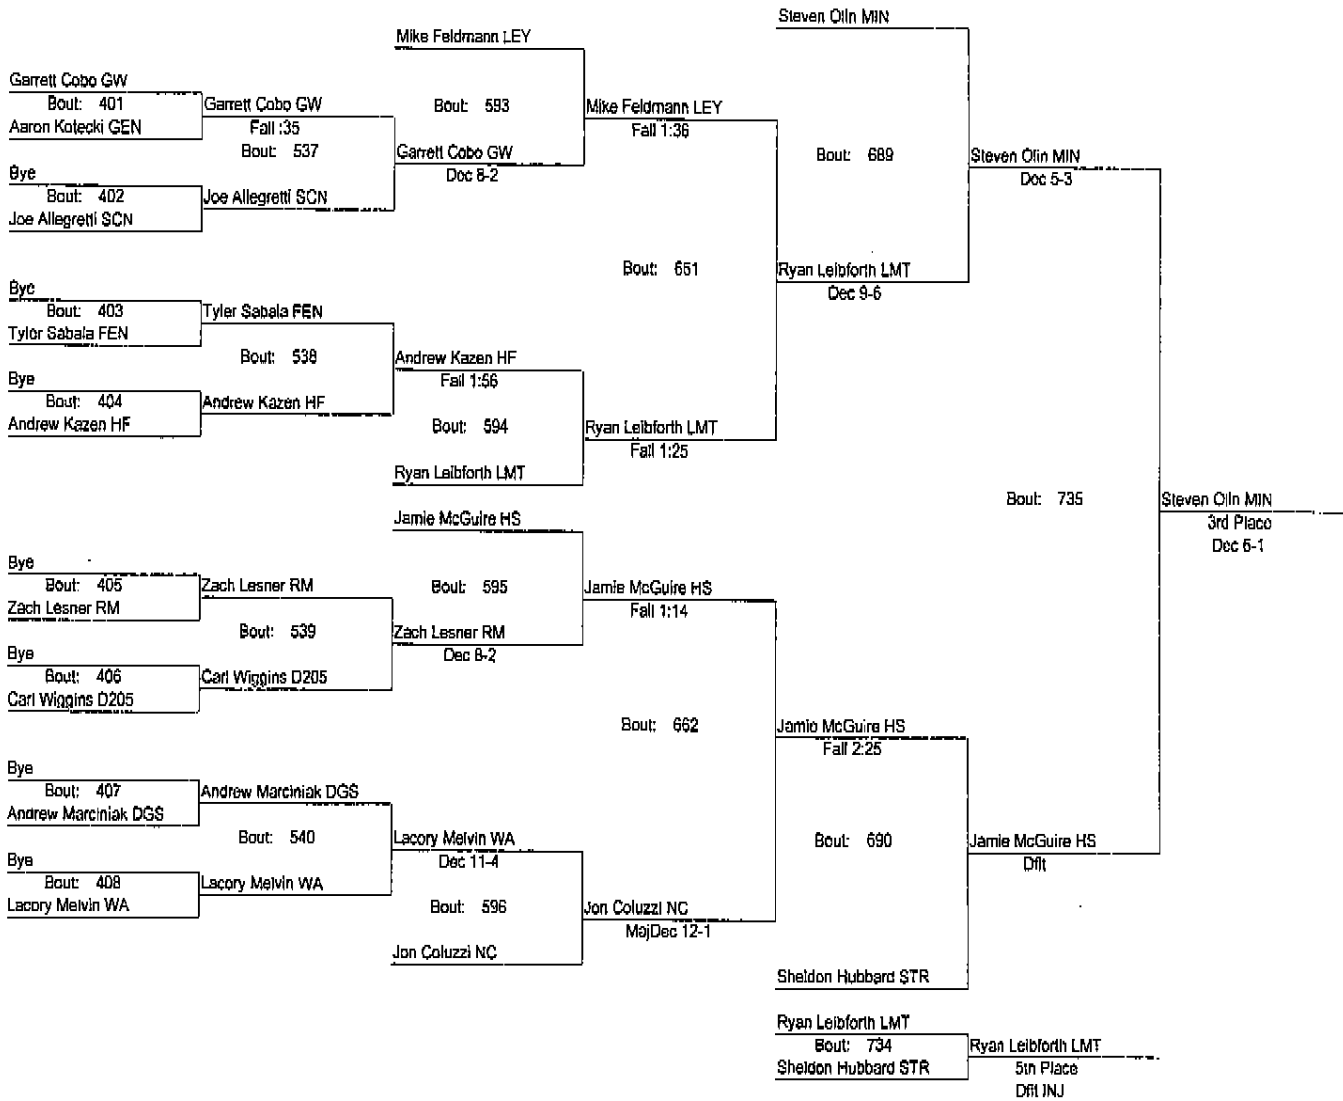

REX WHITLATCH WRESTLING INVITE

December 15 & 16, 2006

135

REX WHITLATCH WRESTLING INVITE

December 15 & 16, 2006

140

REX WHITLATCH WRESTLING INVITE

December 15 & 16, 2006

145

- Place Winners -
 1st Ryan Garringer HS
 2nd Lucas Cropp GEN
 3rd Kenny Zabel MIN
 4th Ben Soloff WA
 5th Matt Soch LEY
 6th Kevin Bialka LPT

REX WHITLATCH WRESTLING INVITE

December 15 & 16, 2006

152

REX WHITLATCH WRESTLING INVITE

December 15 & 16, 2006

152

- Place Winners -
- 1st Luke Roth LPT
- 2nd Frank Battaglia HC
- 3rd Steven Olim MIN
- 4th Jamie McGuire HS
- 5th Ryan Leibforth LMT
- 6th Sheldon Hubbard STR

REX WHITLATCH WRESTLING INVITE

December 15 & 16, 2006

160

REX WHITLATCH WRESTLING INVITE

December 15 & 16, 2006

160

- Place Winners -
 1st Nick Simona LMT
 2nd Milo Imrie HC
 3rd Neal Renna LPT
 4th Adam Kamykowski NC
 5th Tim Soloff WA
 6th Austin Carney GEN