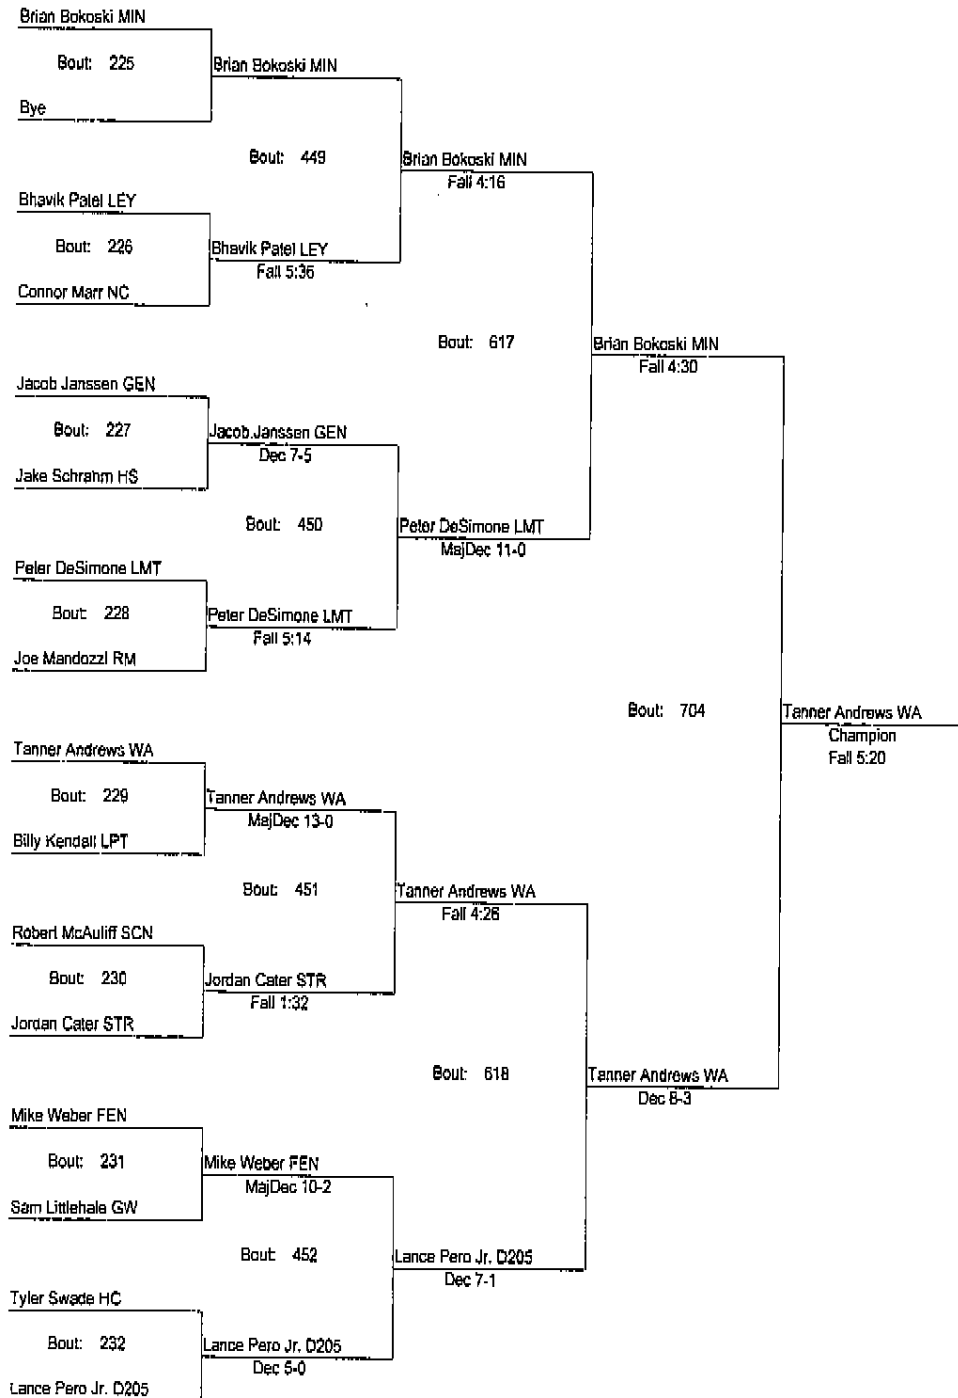

REX WHITLATCH WRESTLING INVITE

December 15 & 16, 2006

Place	Score	Name	1st	2nd	3rd	4th	5th	6th
1	226.00	West Aurora	3	2	1	2	1	2
2	217.00	Minooka	1	3	3	2	1	1
3	161.50	Lockport	2	1	3		1	1
4	140.00	Naperville Central			1	1	5	1
5	126.00	Leyden	1		2		1	1
6	123.50	Hinsdale Central		2	1	1	1	
7	113.00	Hinsdale South	1			1	3	1
8	109.00	Geneseo	1	2				2
	109.00	Lemont	1	1			2	1
10	99.00	Fenton	1	1		1		1
11	91.00	Sterling			1	1		2
12	89.00	Downers Grove South	2					
13	75.00	Homewood Flossmoor	1		1		1	
14	51.00	District 205		1			1	
15	49.00	Glenbard West				1		
16	48.50	St. Charles North			1			1
17	39.50	Rolling Meadows					2	
18	12.00	Rockford East						

* Team has non-scoring wrestler

REX WHITLATCH WRESTLING INVITE

December 15 & 16, 2006

103

REX WHITLATCH WRESTLING INVITE

December 15 & 16, 2006

103

- Place Winners -
- 1st Tanner Andrews WA
 - 2nd Brian Bokoski MIN
 - 3rd Bhavik Patel LEY
 - 4th Jordan Cater STR
 - 5th Lance Pero Jr. D205
 - 6th Peter DeSimone LMT

REX WHITLATCH WRESTLING INVITE

December 15 & 16, 2006

112

REX WHITLATCH WRESTLING INVITE

December 15 & 16, 2006

112

- Place Winners -
- 1st Adam Sheley GEN
 - 2nd Eric Concha WA
 - 3rd Isaiah Reinos LEY
 - 4th Matt Hammack NC
 - 5th Matt Leibforth LMT
 - 6th Joey Ruettiger MIN