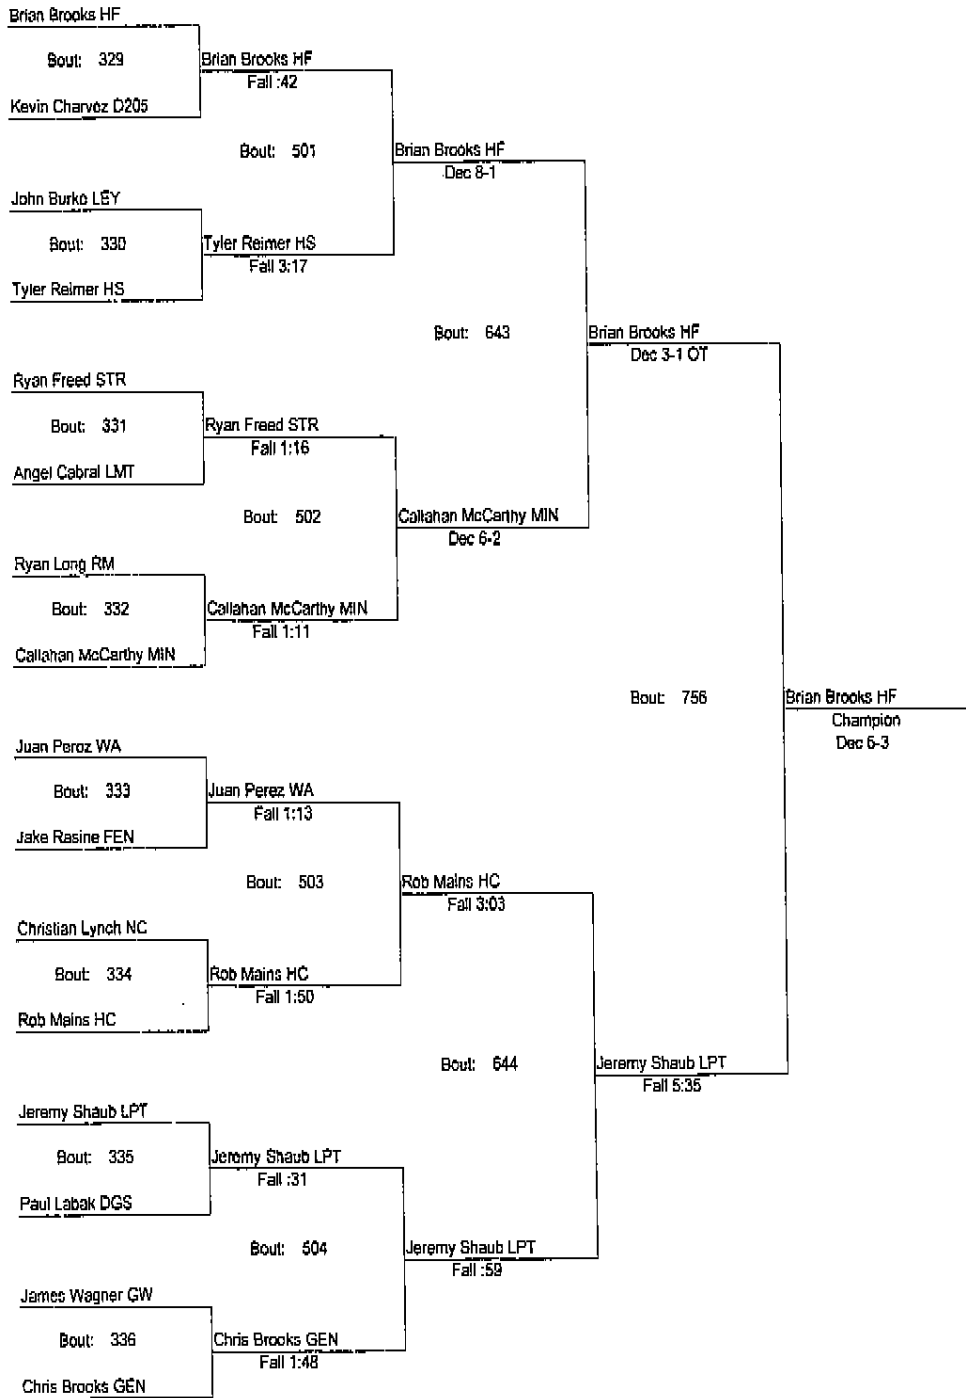

REX WHITLATCH WRESTLING INVITE

December 15 & 16, 2006

160

REX WHITLATCH WRESTLING INVITE

December 15 & 16, 2006

160

- Place Winners -
 1st Nick Simona LMT
 2nd Milo Imrie HC
 3rd Neal Renna LPT
 4th Adam Kamykowski NC
 5th Tim Soloff WA
 6th Austin Carney GEN

REX WHITLATCH WRESTLING INVITE

December 15 & 16, 2006

189

REX WHITLATCH WRESTLING INVITE

December 15 & 16, 2006

189

- Place Winners -
- 1st Trovell Musialek WA
 - 2nd Gordy Kickels LMT
 - 3rd Eric Loomis MIN
 - 4th Stephen Graeber NC
 - 5th Alex Sonka HS
 - 6th Dan McSweeney SCN

REX WHITLATCH WRESTLING INVITE

December 15 & 16, 2006

215

REX WHITLATCH WRESTLING INVITE

December 15 & 16, 2006

215

- Place Winners -
 1st Ben Apland DGS
 2nd Charles Lewis D205
 3rd Anthony Lewis NC
 4th Alex Mroz FEN
 5th Tom Davidson RM
 6th Alex Keating HS

REX WHITLATCH WRESTLING INVITE

December 15 & 16, 2006

285

REX WHITLATCH WRESTLING INVITE

December 15 & 16, 2006

285

- Place Winners -
 1st Brian Brooks HF
 2nd Jeremy Shaub LPT
 3rd Ryan Freed STR
 4th Callahan McCarthy MIN
 5th Rob Mains HC
 6th Juan Perez WA