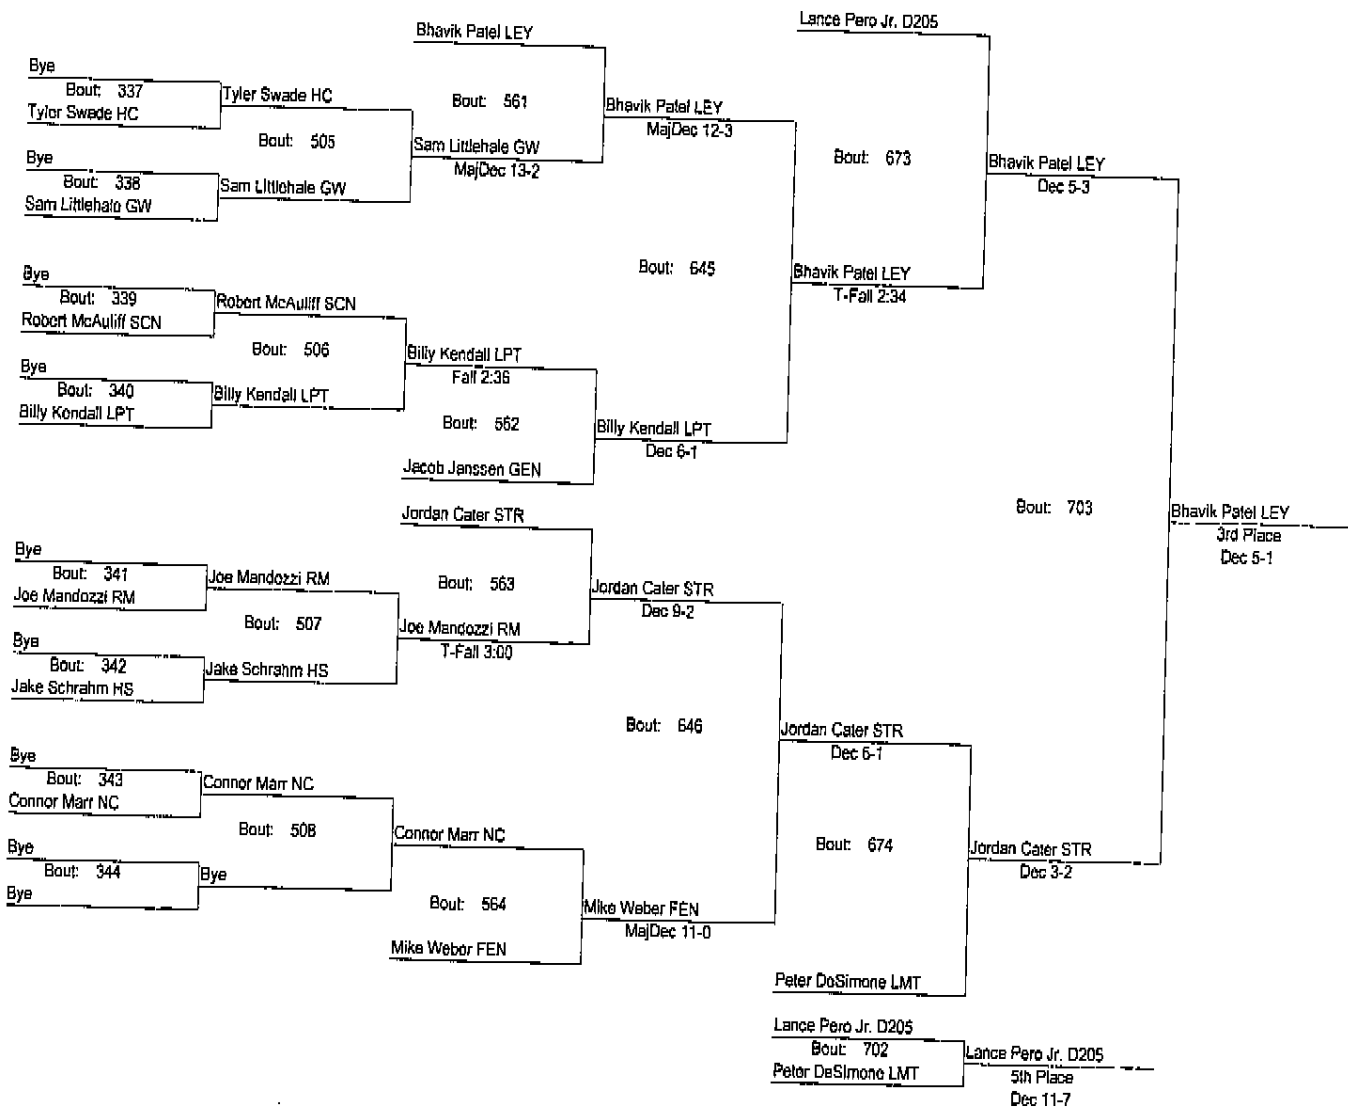

REX WHITLATCH WRESTLING INVITE

December 15 & 16, 2006

Place	Score	Name	1st	2nd	3rd	4th	5th	6th
1	226.00	West Aurora	3	2	1	2	1	2
2	217.00	Minooka	1	3	3	2	1	1
3	161.50	Lockport	2	1	3		1	1
4	140.00	Naperville Central			1	1	5	1
5	126.00	Leyden	1		2		1	1
6	123.50	Hinsdale Central		2	1	1	1	
7	113.00	Hinsdale South	1			1	3	1
8	109.00	Geneseo	1	2				2
	109.00	Lemont	1	1			2	1
10	99.00	Fenton	1	1		1		1
11	91.00	Sterling			1	1		2
12	89.00	Downers Grove South	2					
13	75.00	Homewood Flossmoor	1		1		1	
14	51.00	District 205		1			1	
15	49.00	Glenbard West				1		
16	48.50	St. Charles North			1			1
17	39.50	Rolling Meadows					2	
18	12.00	Rockford East						

* Team has non-scoring wrestler

REX WHITLATCH WRESTLING INVITE

December 15 & 16, 2006

103

REX WHITLATCH WRESTLING INVITE

December 15 & 16, 2006

103

- Place Winners -
- 1st Tanner Andrews WA
 - 2nd Brian Bokoski MIN
 - 3rd Bhavik Patel LEY
 - 4th Jordan Cater STR
 - 5th Lance Pero Jr. D205
 - 6th Peter DeSimone LMT

REX WHITLATCH WRESTLING INVITE

December 15 & 16, 2006

112

REX WHITLATCH WRESTLING INVITE

December 15 & 16, 2006

112

- Place Winners -
- 1st Adam Sheley GEN
 - 2nd Eric Concha WA
 - 3rd Isaiah Reinos LEY
 - 4th Matt Hammack NC
 - 5th Matt Leibforth LMT
 - 6th Joey Ruettiger MIN