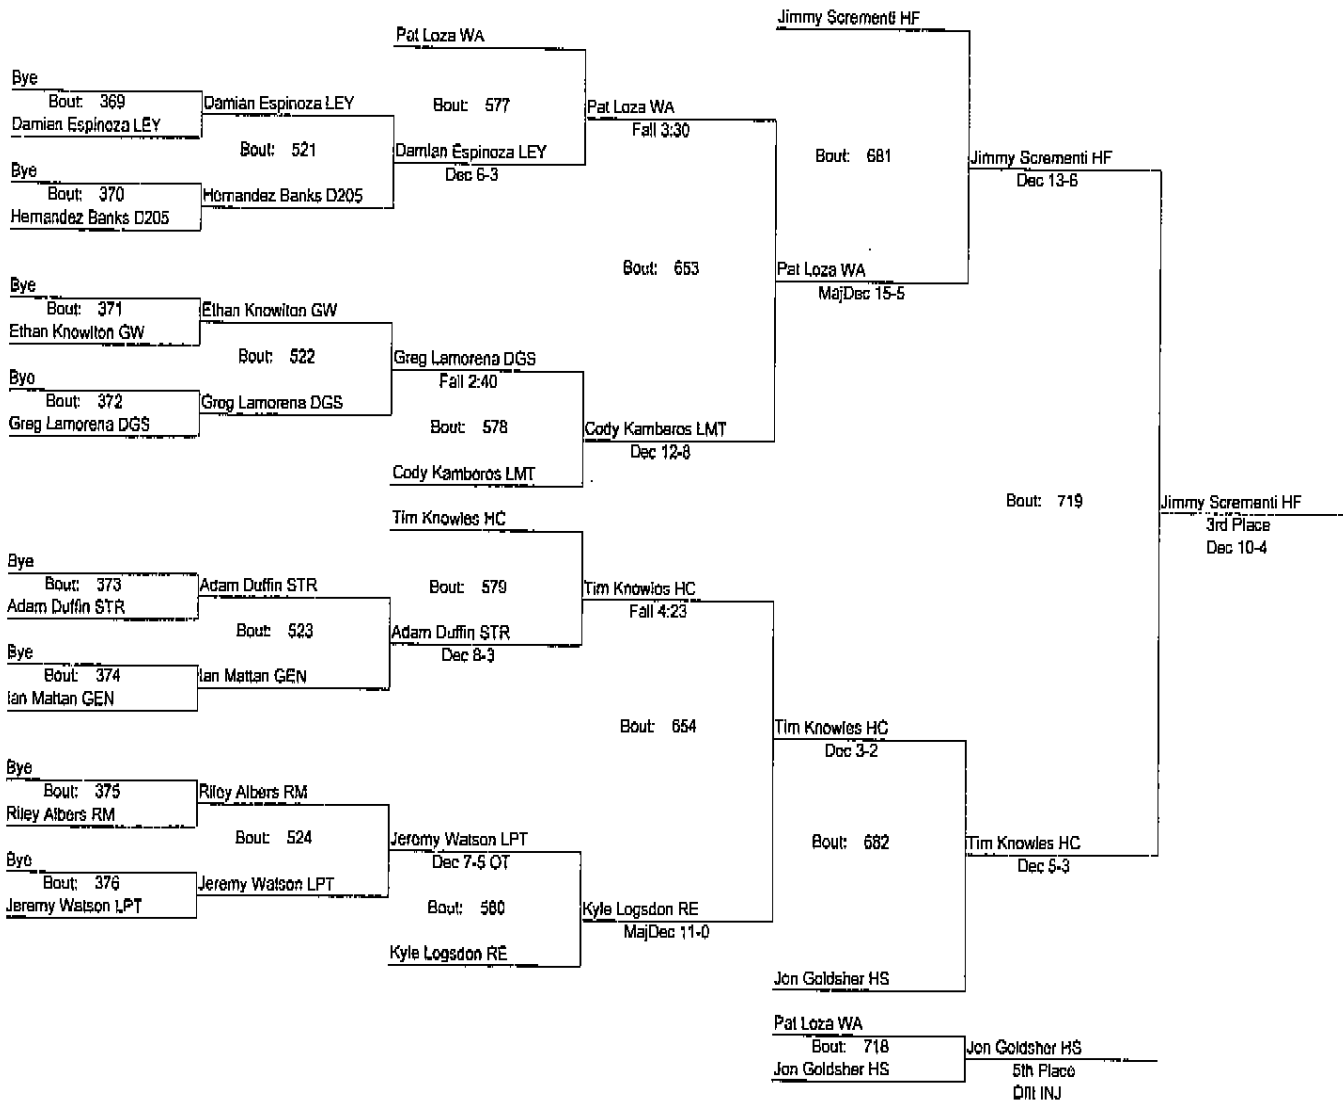

REX WHITLATCH WRESTLING INVITE

December 15 & 16, 2006

130

REX WHITLATCH WRESTLING INVITE

December 15 & 16, 2006

130

- Place Winners -
 1st Kevin Bokoski MIN
 2nd Matt Hart FEN
 3rd Jimmy Scrementti HF
 4th Tim Knowles HC
 5th Jon Goldsher HS
 6th Pat Loza WA

REX WHITLATCH WRESTLING INVITE

December 15 & 16, 2006

135

REX WHITLATCH WRESTLING INVITE

December 15 & 16, 2006

140

REX WHITLATCH WRESTLING INVITE

December 15 & 16, 2006