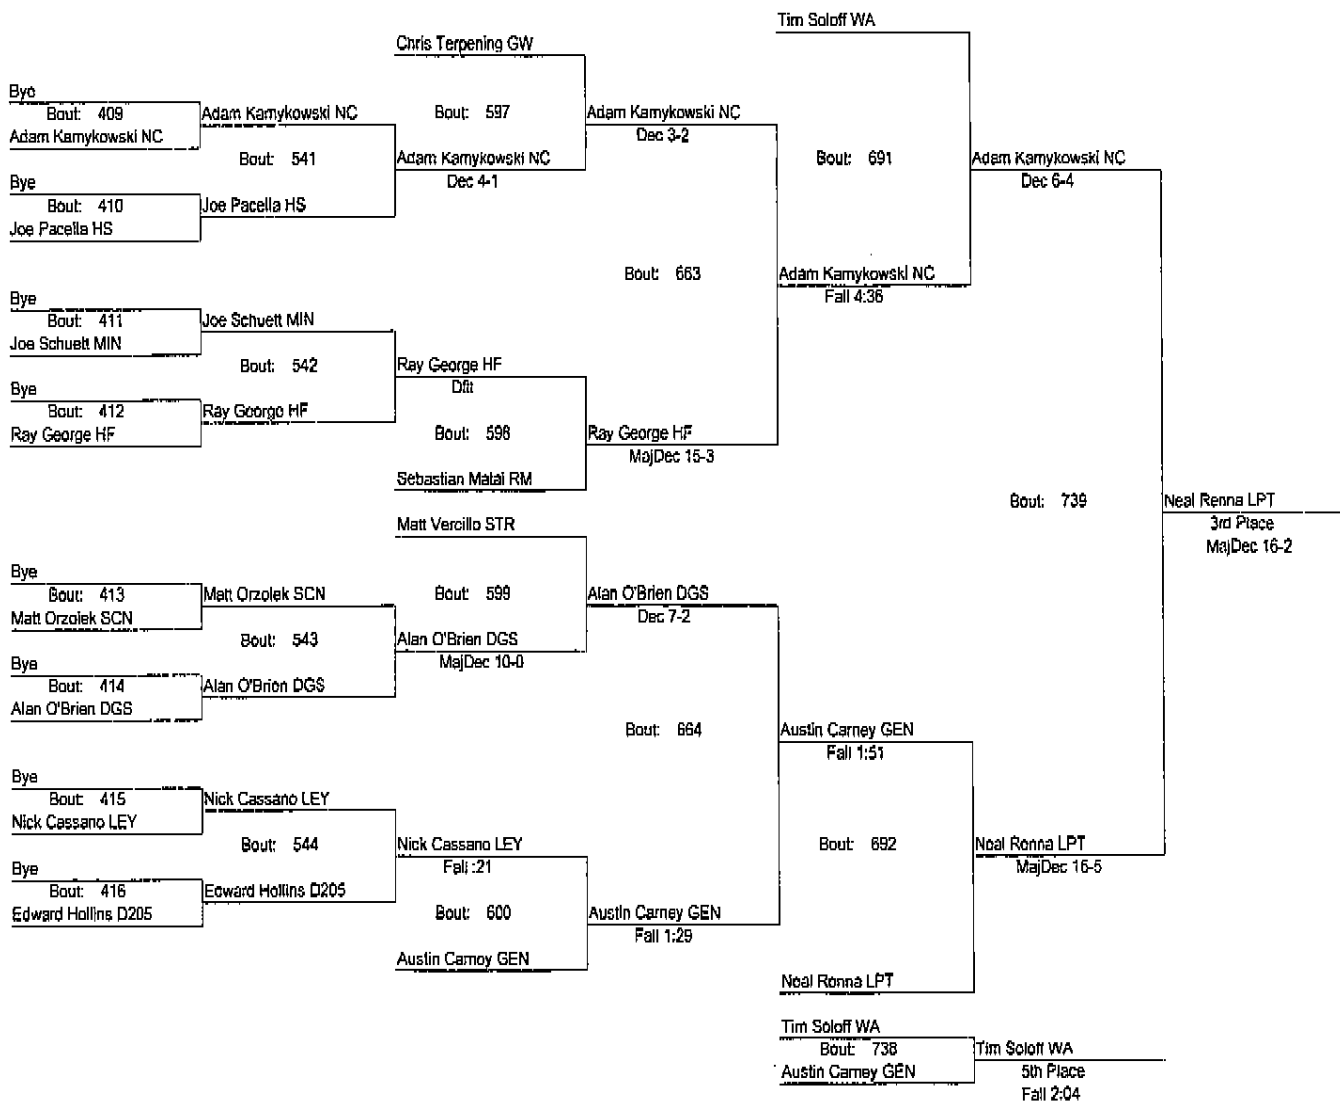

REX WHITLATCH WRESTLING INVITE

December 15 & 16, 2006

160

REX WHITLATCH WRESTLING INVITE

December 15 & 16, 2006

160

- Place Winners -
 1st Nick Simona LMT
 2nd Milo Imrie HC
 3rd Neal Renna LPT
 4th Adam Kamykowski NC
 5th Tim Soloff WA
 6th Austin Carney GEN

REX WHITLATCH WRESTLING INVITE

December 15 & 16, 2006

171

REX WHITLATCH WRESTLING INVITE

December 15 & 16, 2006

171

- Place Winners -
 1st Todd Carroll DGS
 2nd Chris Graeber NC
 3rd Nick Golob LPT
 4th Nick Klein GW
 5th Dan Robertson RM
 6th Juan Giron LEY

REX WHITLATCH WRESTLING INVITE

December 15 & 16, 2006

189

REX WHITLATCH WRESTLING INVITE

December 15 & 16, 2006

189

- Place Winners -
- 1st Trovell Musialek WA
 - 2nd Gordy Kickels LMT
 - 3rd Eric Loomis MIN
 - 4th Stephen Graeber NC
 - 5th Alex Sonka HS
 - 6th Dan McSweeney SCN