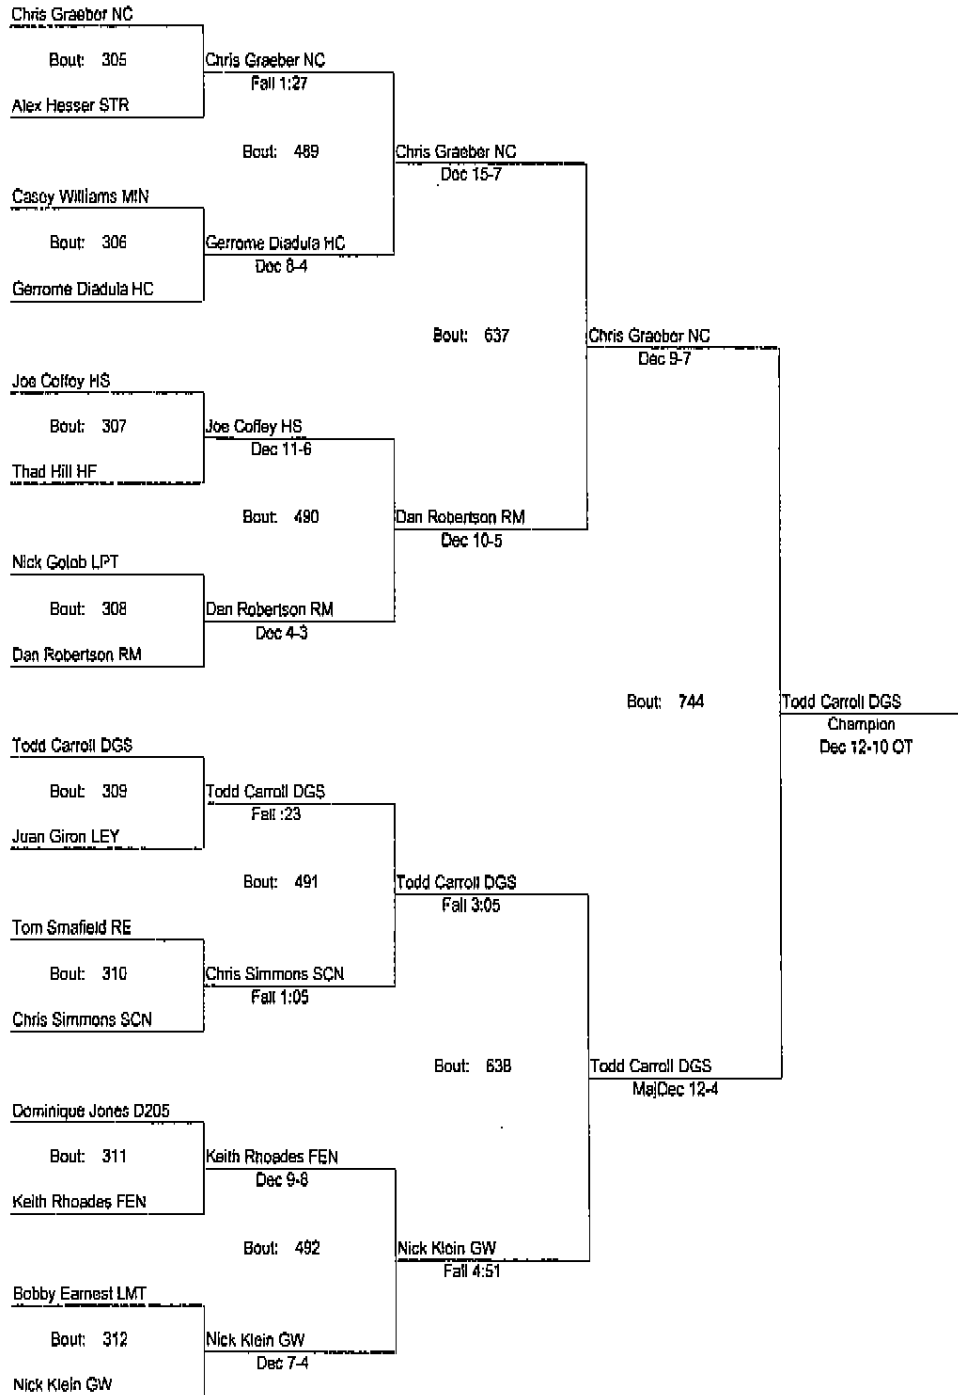

REX WHITLATCH WRESTLING INVITE

December 15 & 16, 2006

135

REX WHITLATCH WRESTLING INVITE

December 15 & 16, 2006

140

REX WHITLATCH WRESTLING INVITE

December 15 & 16, 2006

REX WHITLATCH WRESTLING INVITE

December 15 & 16, 2006

152

- Place Winners -
- 1st Luke Roth LPT
- 2nd Frank Battaglia HC
- 3rd Steven Olim MIN
- 4th Jamie McGuire HS
- 5th Ryan Leibforth LMT
- 6th Sheldon Hubbard STR

REX WHITLATCH WRESTLING INVITE

December 15 & 16, 2006

160

REX WHITLATCH WRESTLING INVITE

December 15 & 16, 2006

160

- Place Winners -
 1st Nick Simona LMT
 2nd Milo Imrie HC
 3rd Neal Renna LPT
 4th Adam Kamykowski NC
 5th Tim Soloff WA
 6th Austin Carney GEN

REX WHITLATCH WRESTLING INVITE

December 15 & 16, 2006

171

REX WHITLATCH WRESTLING INVITE

December 15 & 16, 2006

171

- Place Winners -
 1st Todd Carroll DGS
 2nd Chris Graeber NC
 3rd Nick Golob LPT
 4th Nick Klein GW
 5th Dan Robertson RM
 6th Juan Giron LEY