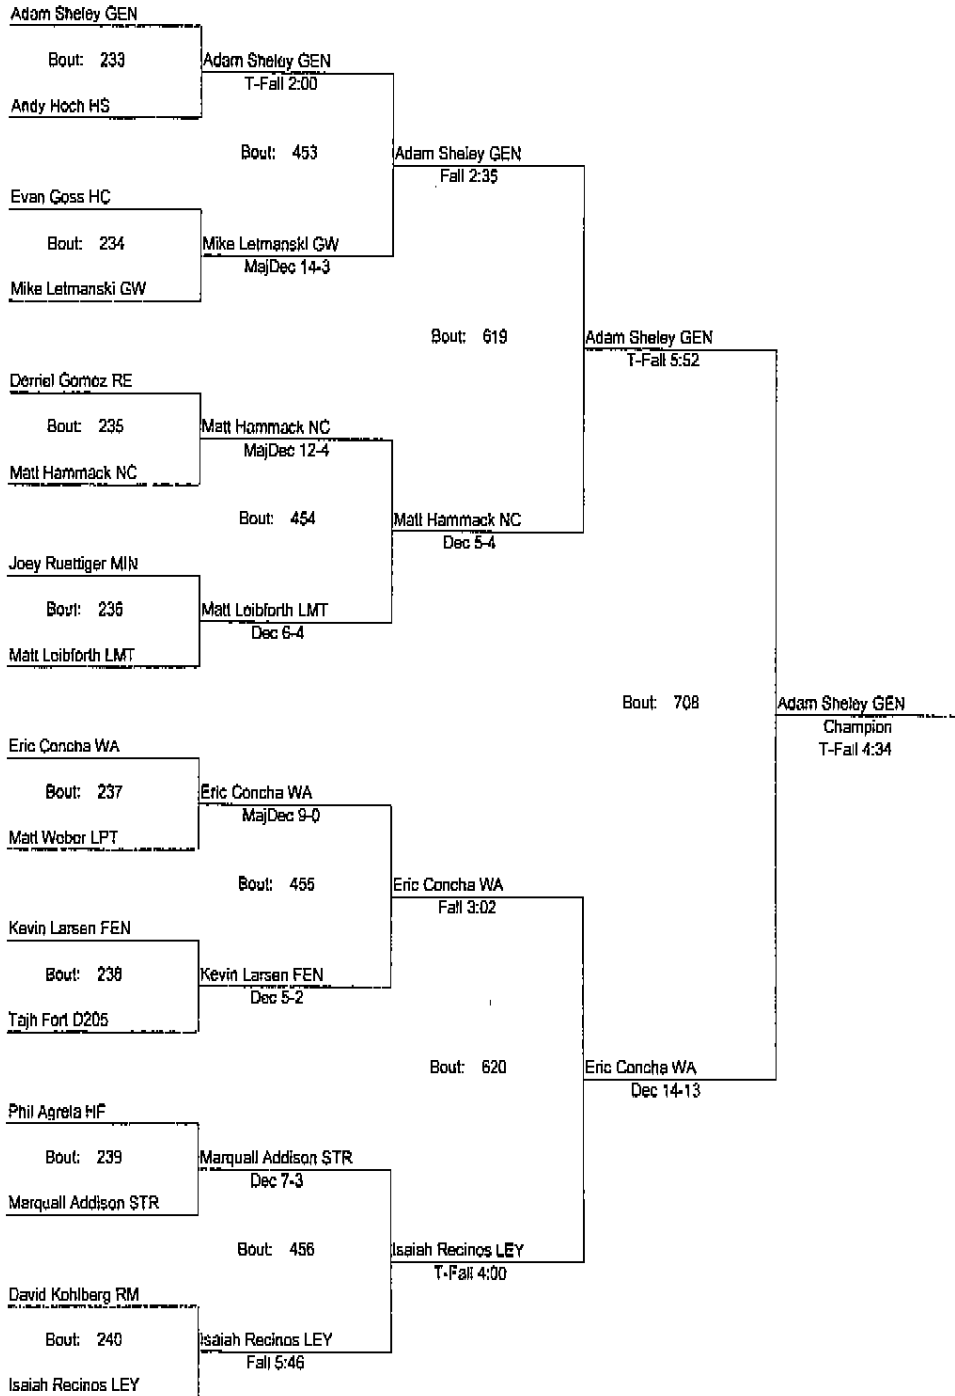

REX WHITLATCH WRESTLING INVITE

December 15 & 16, 2006

Place	Score	Name	1st	2nd	3rd	4th	5th	6th
1	226.00	West Aurora	3	2	1	2	1	2
2	217.00	Minooka	1	3	3	2	1	1
3	161.50	Lockport	2	1	3		1	1
4	140.00	Naperville Central			1	1	5	1
5	126.00	Leyden	1		2		1	1
6	123.50	Hinsdale Central		2	1	1	1	
7	113.00	Hinsdale South	1			1	3	1
8	109.00	Geneseo	1	2				2
	109.00	Lemont	1	1			2	1
10	99.00	Fenton	1	1		1		1
11	91.00	Sterling			1	1		2
12	89.00	Downers Grove South	2					
13	75.00	Homewood Flossmoor	1		1		1	
14	51.00	District 205		1			1	
15	49.00	Glenbard West				1		
16	48.50	St. Charles North			1			1
17	39.50	Rolling Meadows					2	
18	12.00	Rockford East						

* Team has non-scoring wrestler

REX WHITLATCH WRESTLING INVITE

December 15 & 16, 2006

103

REX WHITLATCH WRESTLING INVITE

December 15 & 16, 2006

103

- Place Winners -
- 1st Tanner Andrews WA
 - 2nd Brian Bokoski MIN
 - 3rd Bhavik Patel LEY
 - 4th Jordan Cater STR
 - 5th Lance Pero Jr. D205
 - 6th Peter DeSimone LMT

REX WHITLATCH WRESTLING INVITE

December 15 & 16, 2006

112

REX WHITLATCH WRESTLING INVITE

December 15 & 16, 2006

112

- Place Winners -
- 1st Adam Sheley GEN
 - 2nd Eric Concha WA
 - 3rd Isaiah Reinos LEY
 - 4th Matt Hammack NC
 - 5th Matt Leibforth LMT
 - 6th Joey Ruettiger MIN