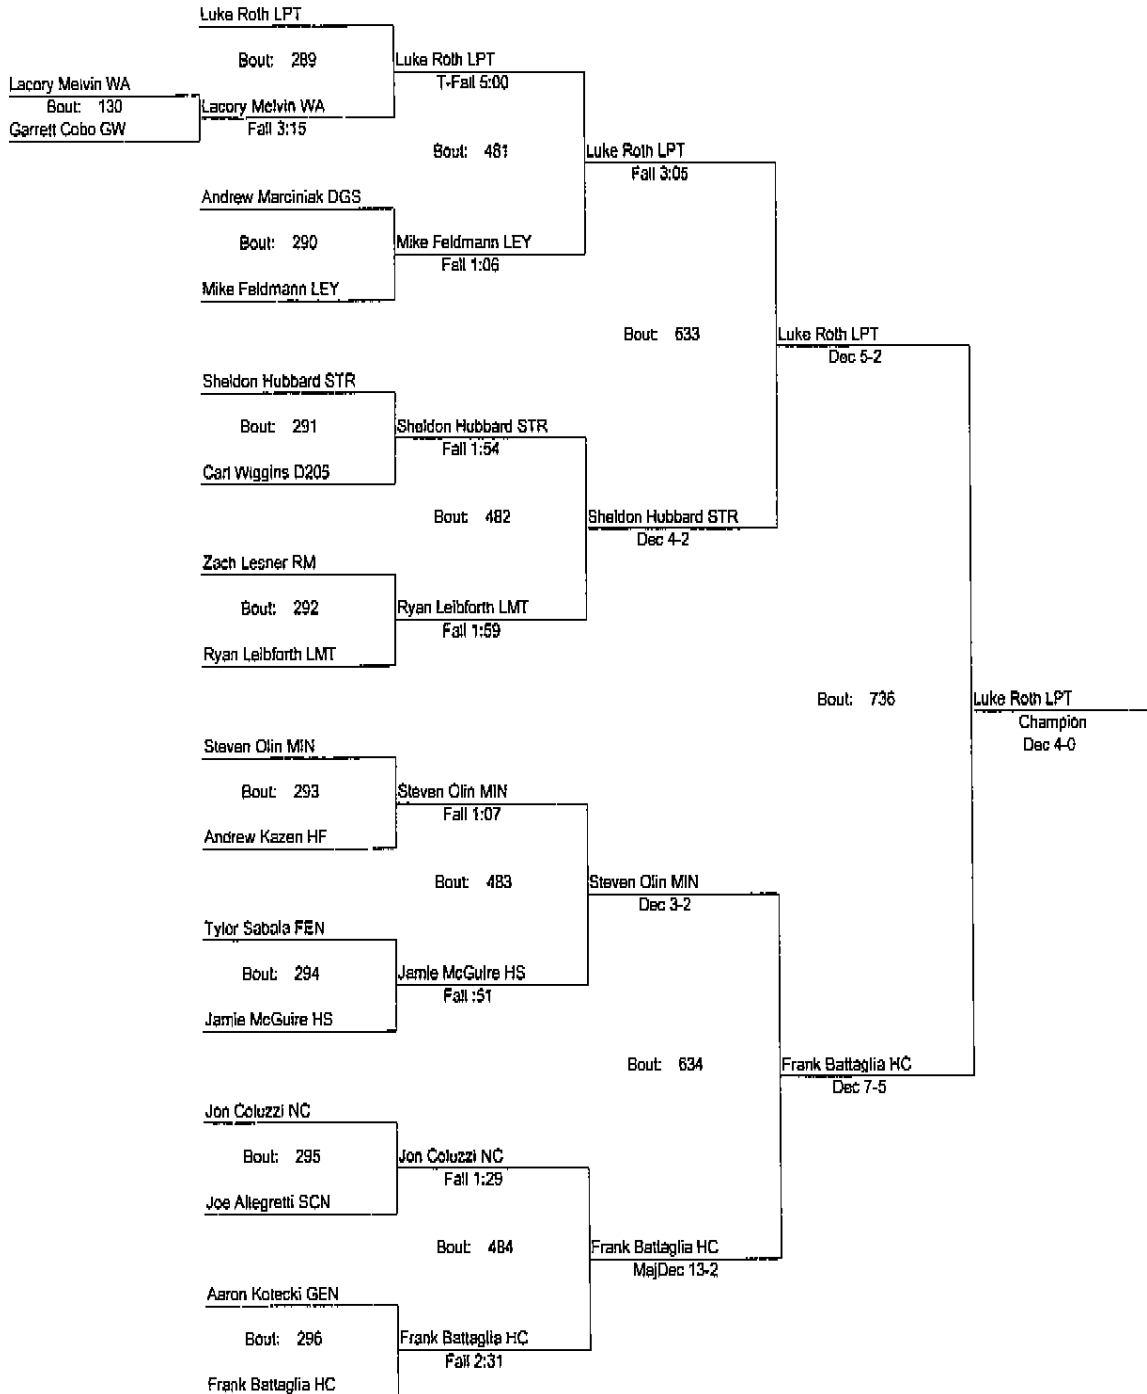

145

- Place Winners -
 1st Ryan Garringer HS
 2nd Lucas Cropp GEN
 3rd Kenny Zabel MIN
 4th Ben Soloff WA
 5th Matt Soch LEY
 6th Kevin Bialka LPT

REX WHITLATCH WRESTLING INVITE

December 15 & 16, 2006

152