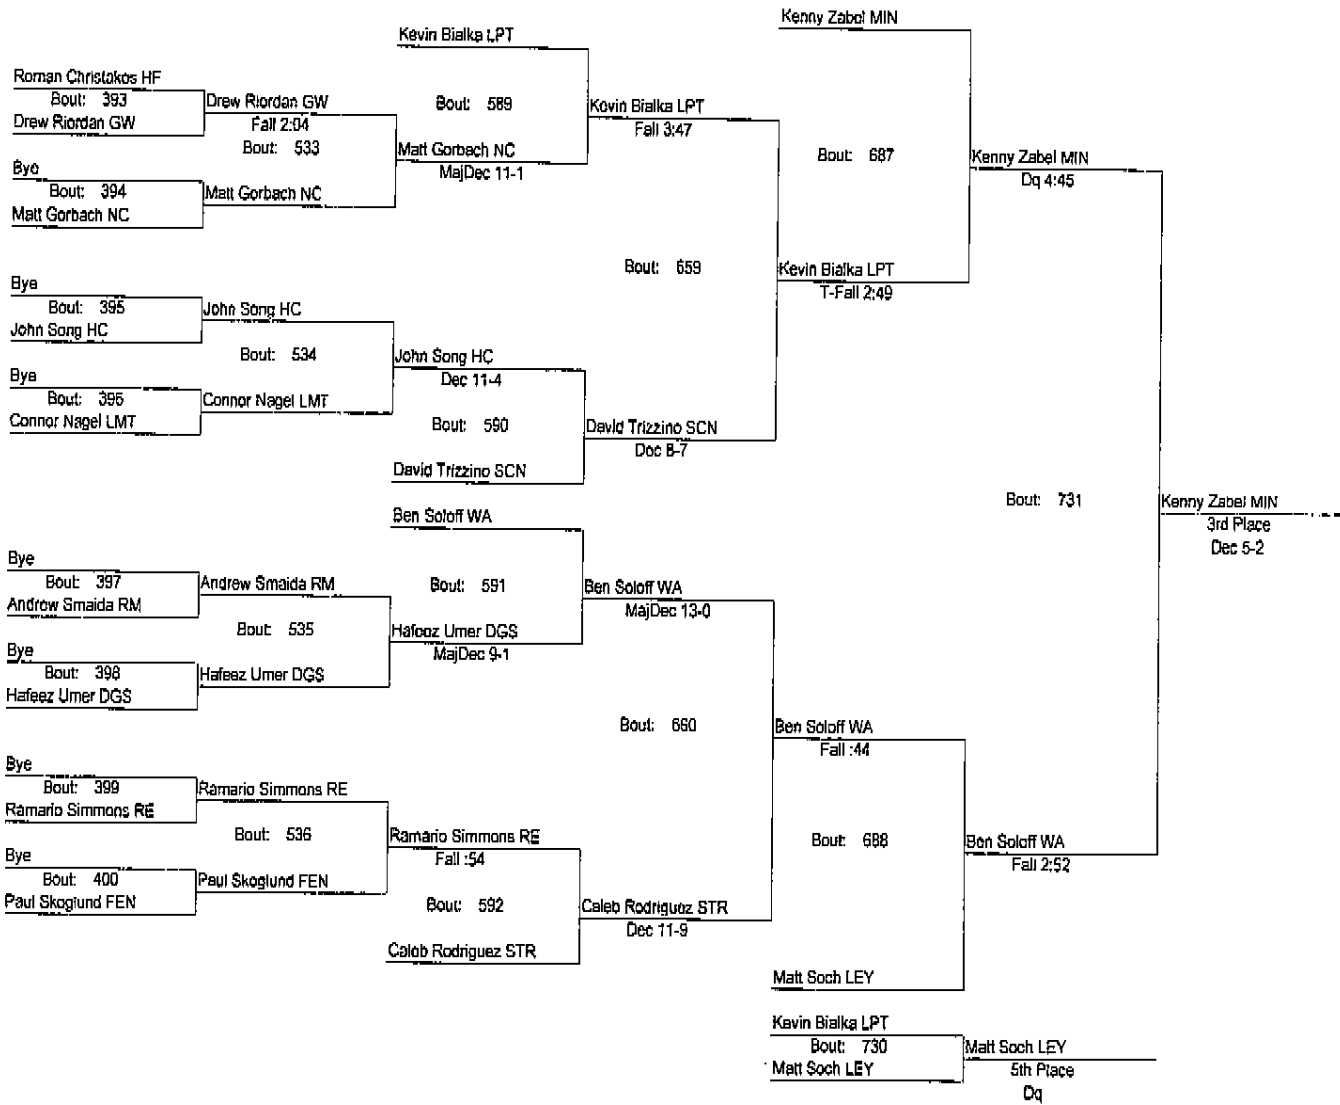

REX WHITLATCH WRESTLING INVITE

December 15 & 16, 2006

145

1. Place Winners -
   1st Ryan Garringer HS
   2nd Lucas Cropp GEN
   3rd Kenny Zabel MIN
   4th Ben Soloff WA
   5th Matt Soch LEY
   6th Kevin Bialka LPT