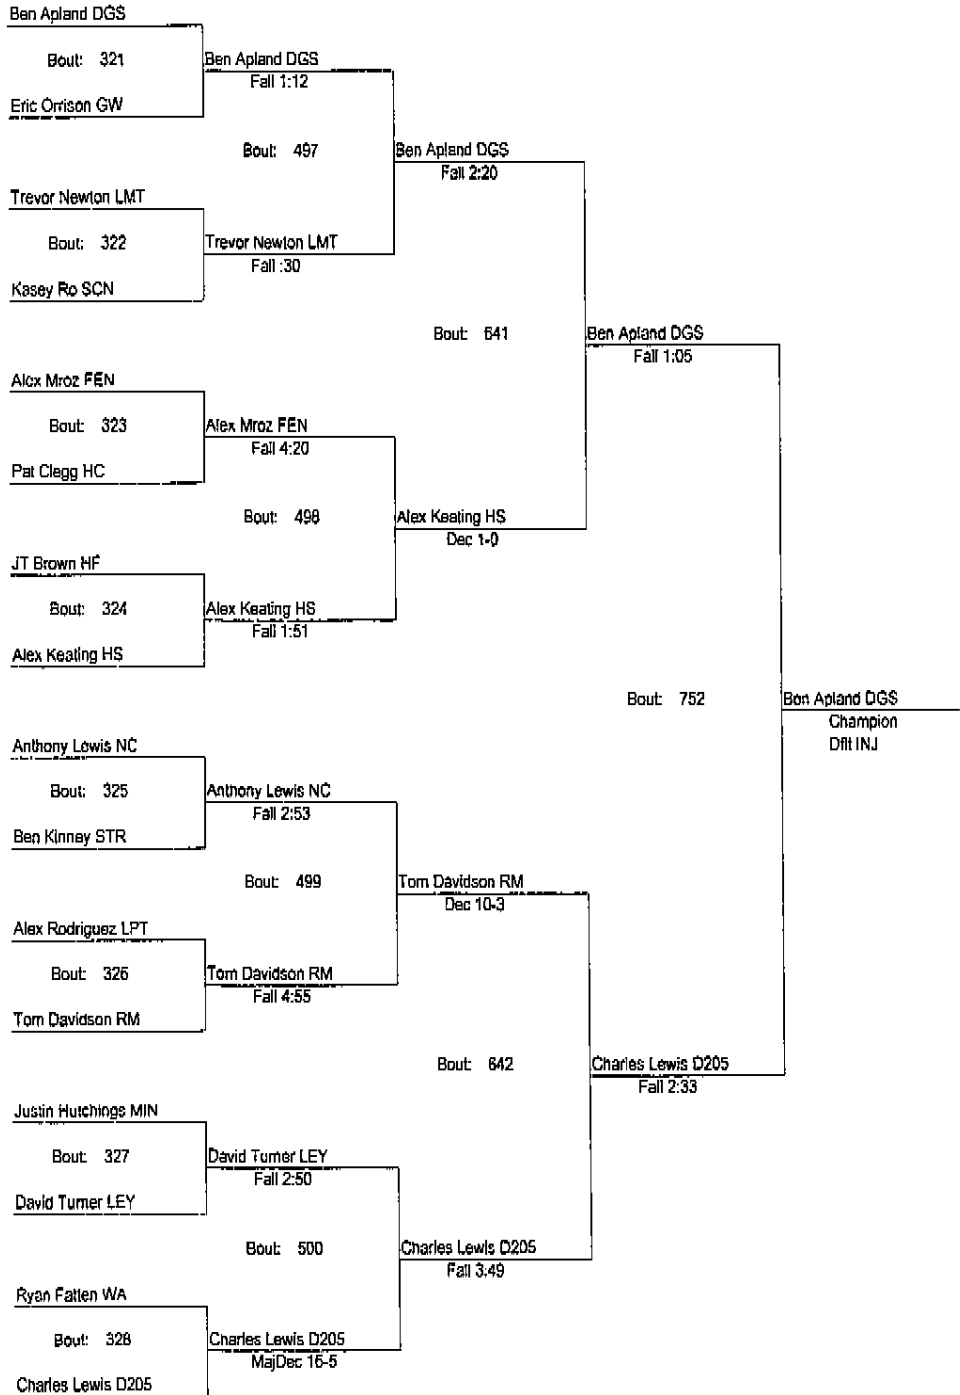

REX WHITLATCH WRESTLING INVITE

December 15 & 16, 2006

215