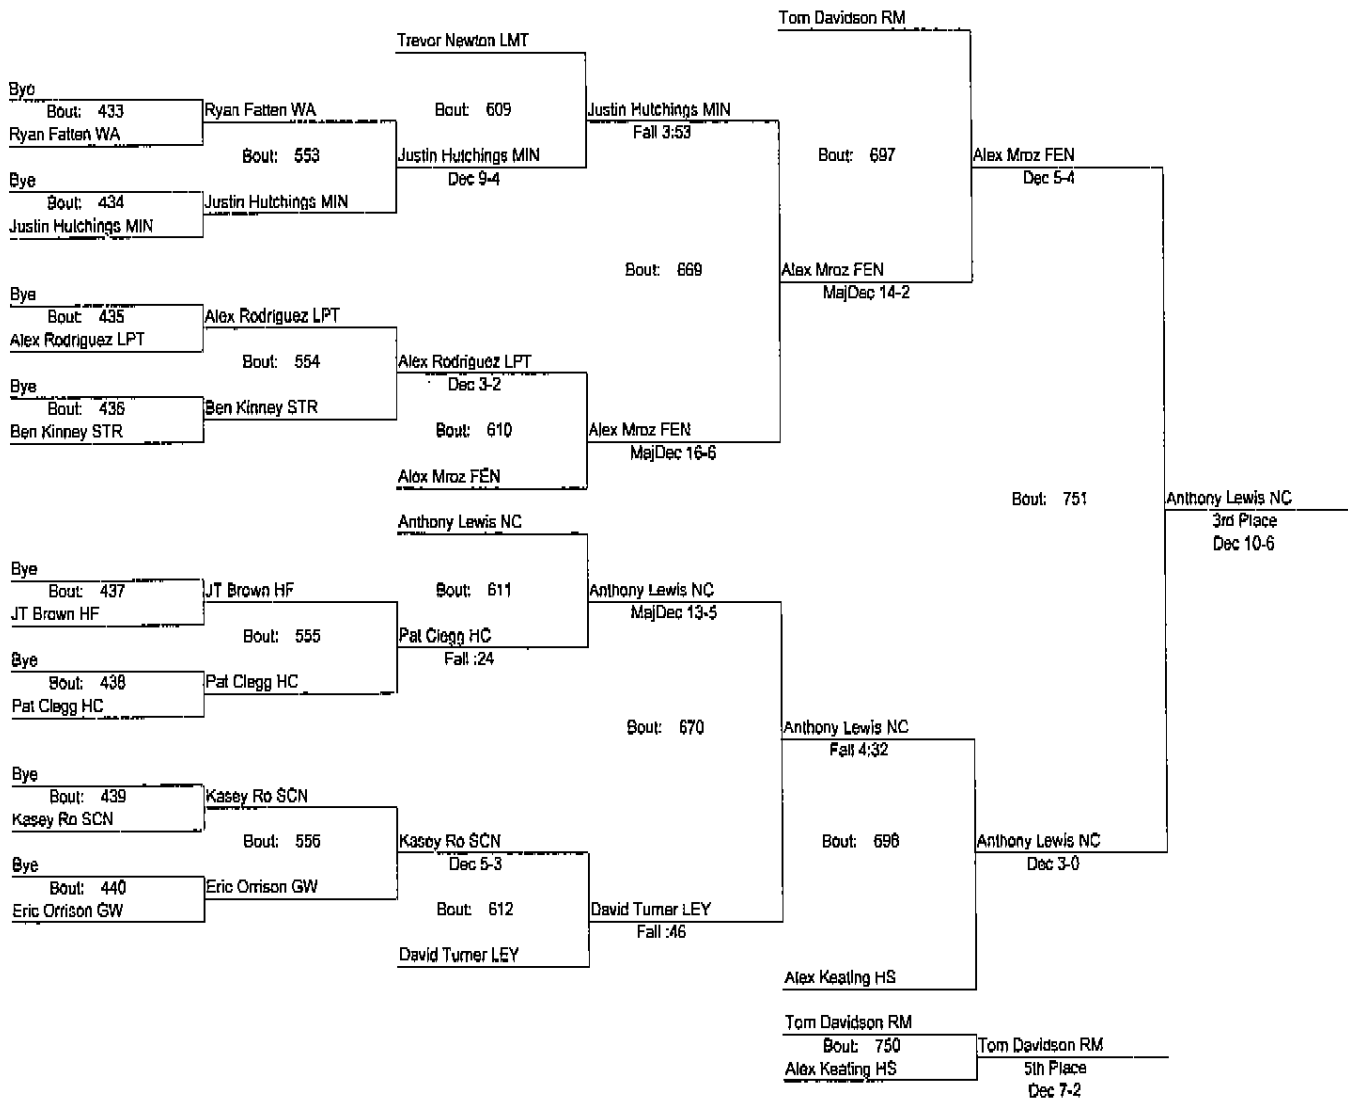

REX WHITLATCH WRESTLING INVITE

December 15 & 16, 2006

160

REX WHITLATCH WRESTLING INVITE

December 15 & 16, 2006

160

- Place Winners -
 1st Nick Simona LMT
 2nd Milo Imrie HC
 3rd Neal Renna LPT
 4th Adam Kamykowski NC
 5th Tim Soloff WA
 6th Austin Carney GEN

REX WHITLATCH WRESTLING INVITE

December 15 & 16, 2006

189

REX WHITLATCH WRESTLING INVITE

December 15 & 16, 2006

189

- Place Winners -
- 1st Trovell Musialek WA
 - 2nd Gordy Kickels LMT
 - 3rd Eric Loomis MIN
 - 4th Stephen Graeber NC
 - 5th Alex Sonka HS
 - 6th Dan McSweeney SCN

REX WHITLATCH WRESTLING INVITE

December 15 & 16, 2006

215

REX WHITLATCH WRESTLING INVITE

December 15 & 16, 2006

215

- Place Winners -
 1st Ben Apland DGS
 2nd Charles Lewis D205
 3rd Anthony Lewis NC
 4th Alex Mroz FEN
 5th Tom Davidson RM
 6th Alex Keating HS

REX WHITLATCH WRESTLING INVITE

December 15 & 16, 2006

285

REX WHITLATCH WRESTLING INVITE

December 15 & 16, 2006

285

- Place Winners -
 1st Brian Brooks HF
 2nd Jeremy Shaub LPT
 3rd Ryan Freed STR
 4th Callahan McCarthy MIN
 5th Rob Mains HC
 6th Juan Perez WA