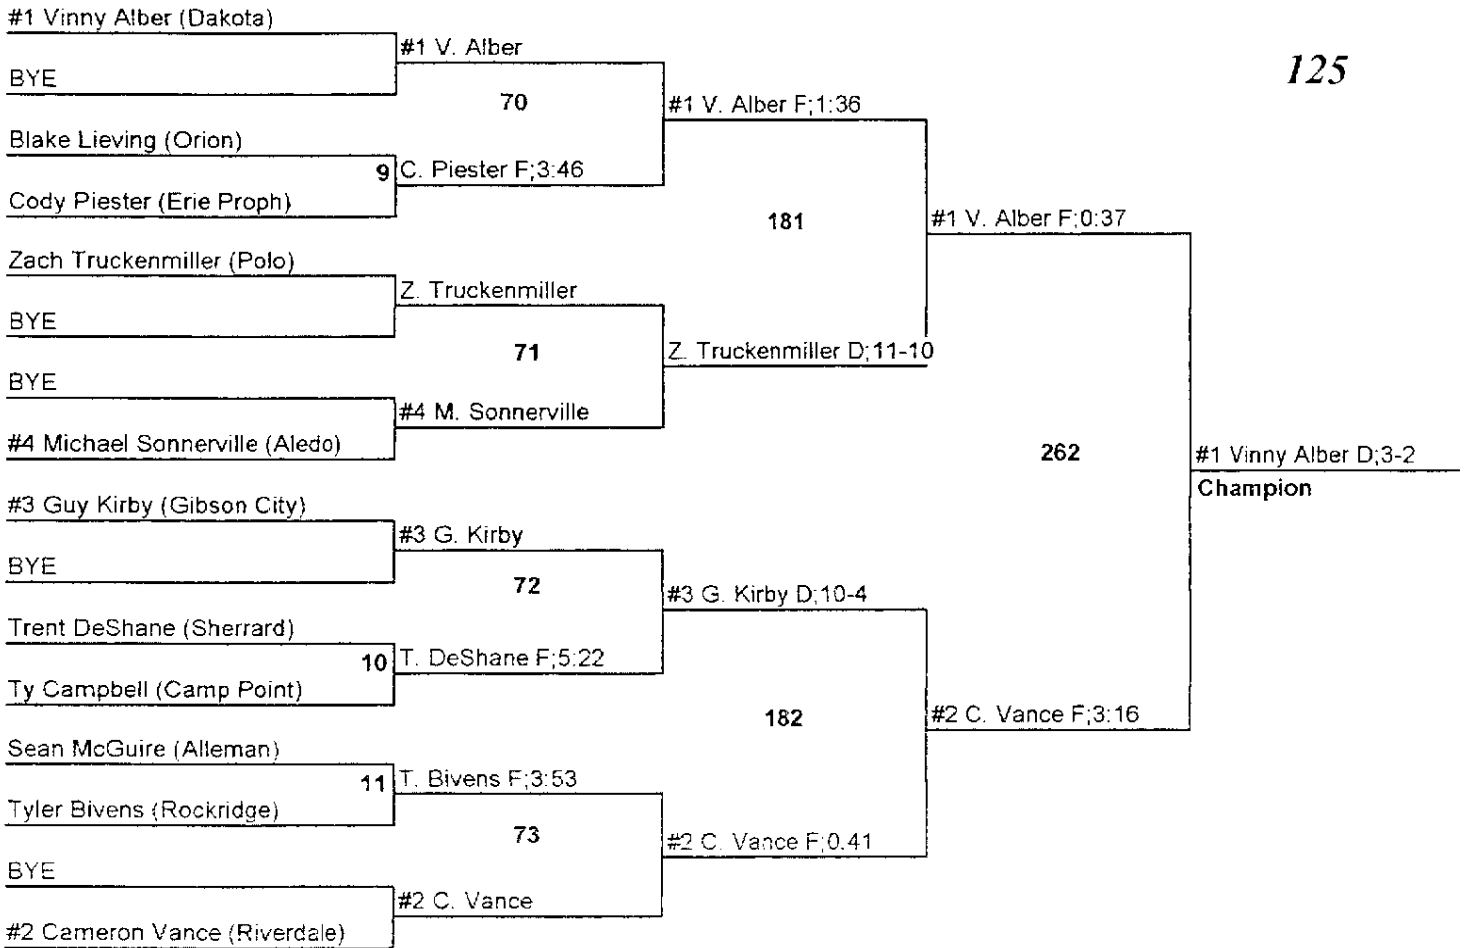

2007 Orion Wrestling Invitational