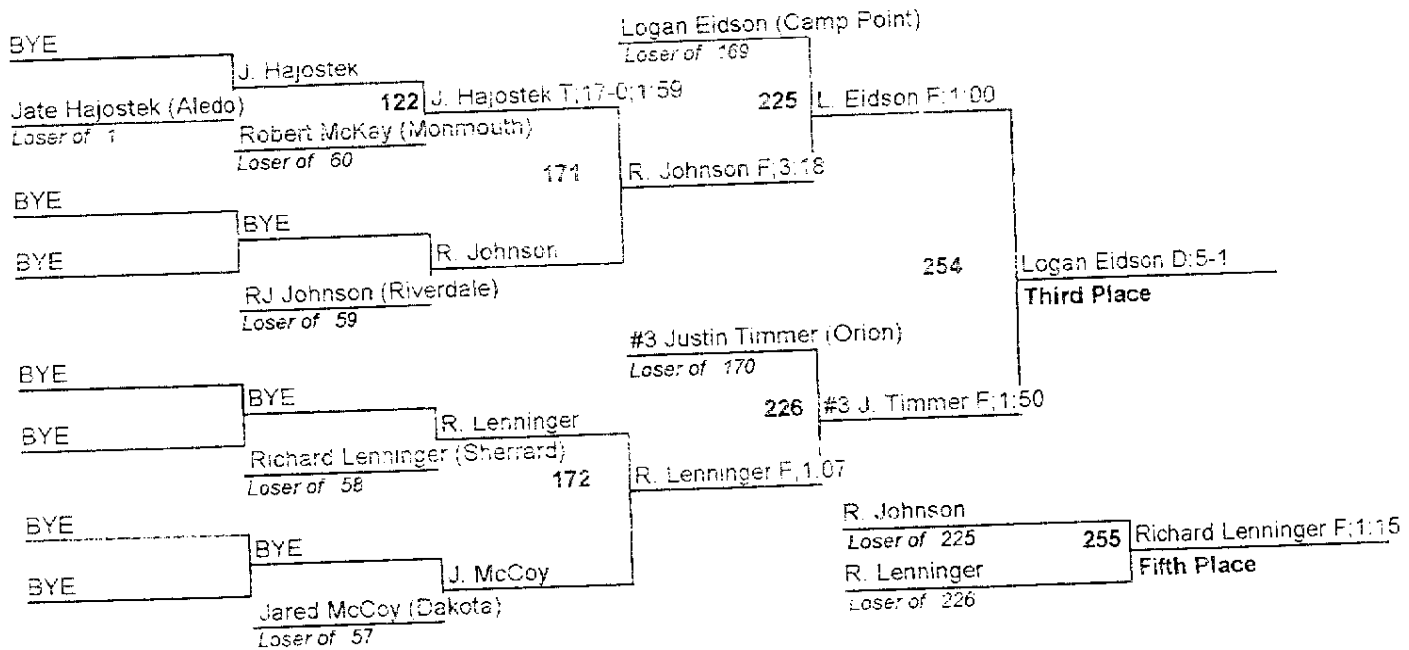

2007 Orion Wrestling Invitational

Team Standings

Orion Invitational Wrestling Tournament - Final Standings

Plc	Score	School	CH	WB	1	2	3	4	5	6
1	215.5	Dakota	0	0	5	0	1	3	0	1
2	145.0	Orion	0	0	0	3	1	1	2	1
3	141.5	Polo	0	0	2	1	1	2	0	2
4	139.5	Riverdale	0	0	0	3	1	1	2	1
5	125.0	Gibson City	0	0	0	2	2	1	1	0
6	118.0	Aledo	0	0	1	0	3	0	2	0
7	115.5	Alleman	0	1	1	2	2	0	0	0
8	110.0	Camp Point	0	3	0	0	2	1	0	3
9	88.0	Kewanee	0	0	0	2	0	1	1	0
10	87.0	Rockridge	0	0	1	0	0	2	2	0
11	80.5	Erie Proph	0	0	1	0	0	0	1	2
12	68.0	Ashton FC	0	2	2	0	0	1	0	0
13	64.0	Sherrard	0	1	0	0	1	0	1	4
	64.0	U High	0	0	1	0	0	0	2	0
15	55.0	Monmouth	0	2	0	1	0	1	0	0

2007 Orion Wrestling Invitational

103