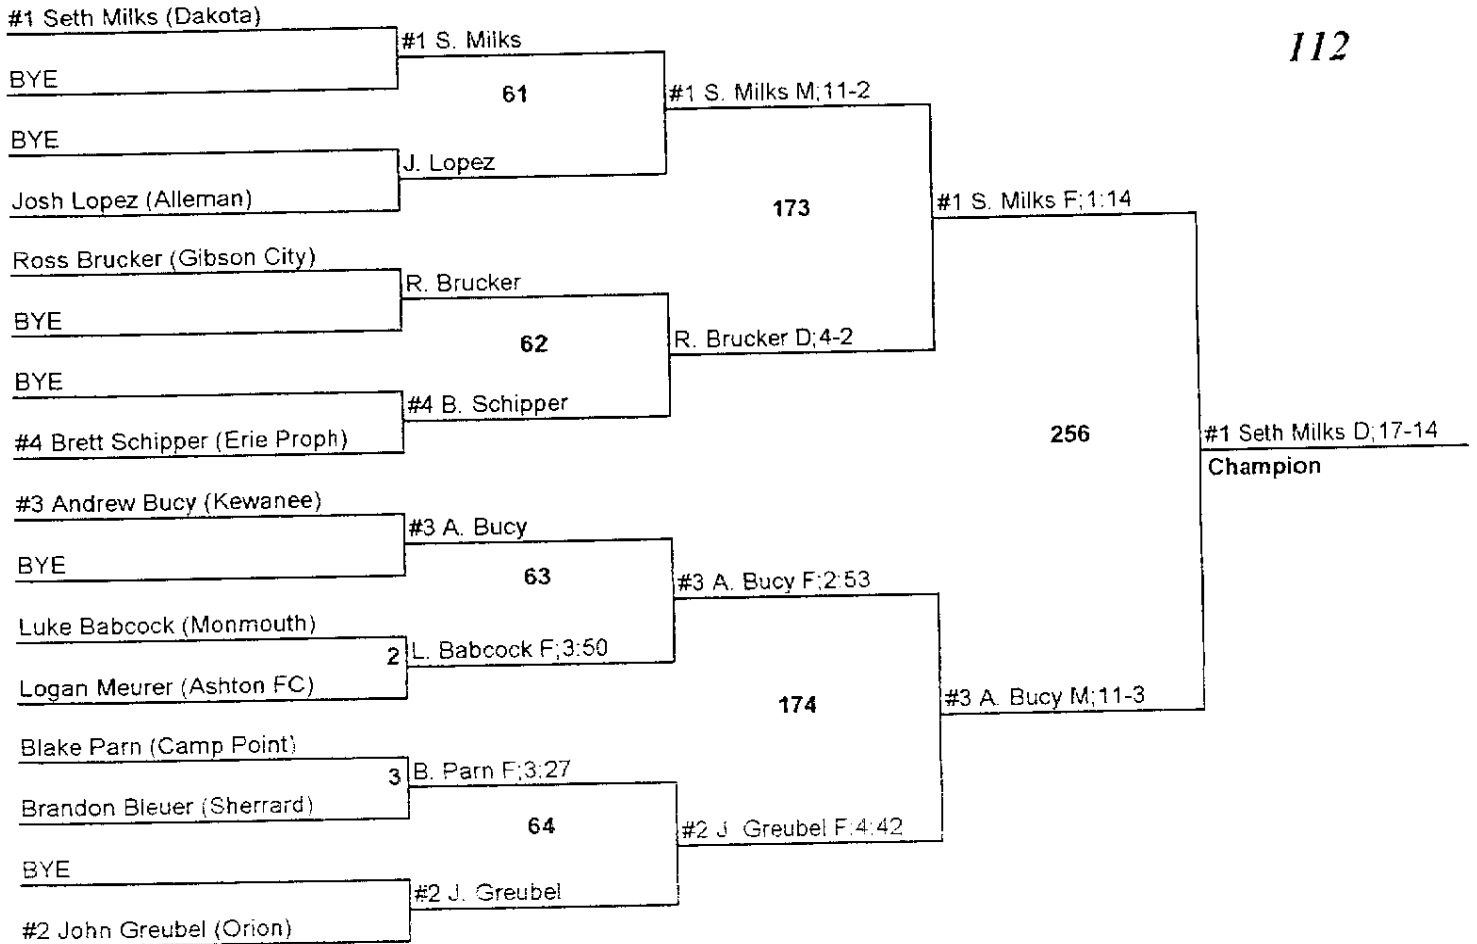

2007 Orion Wrestling Invitational

112