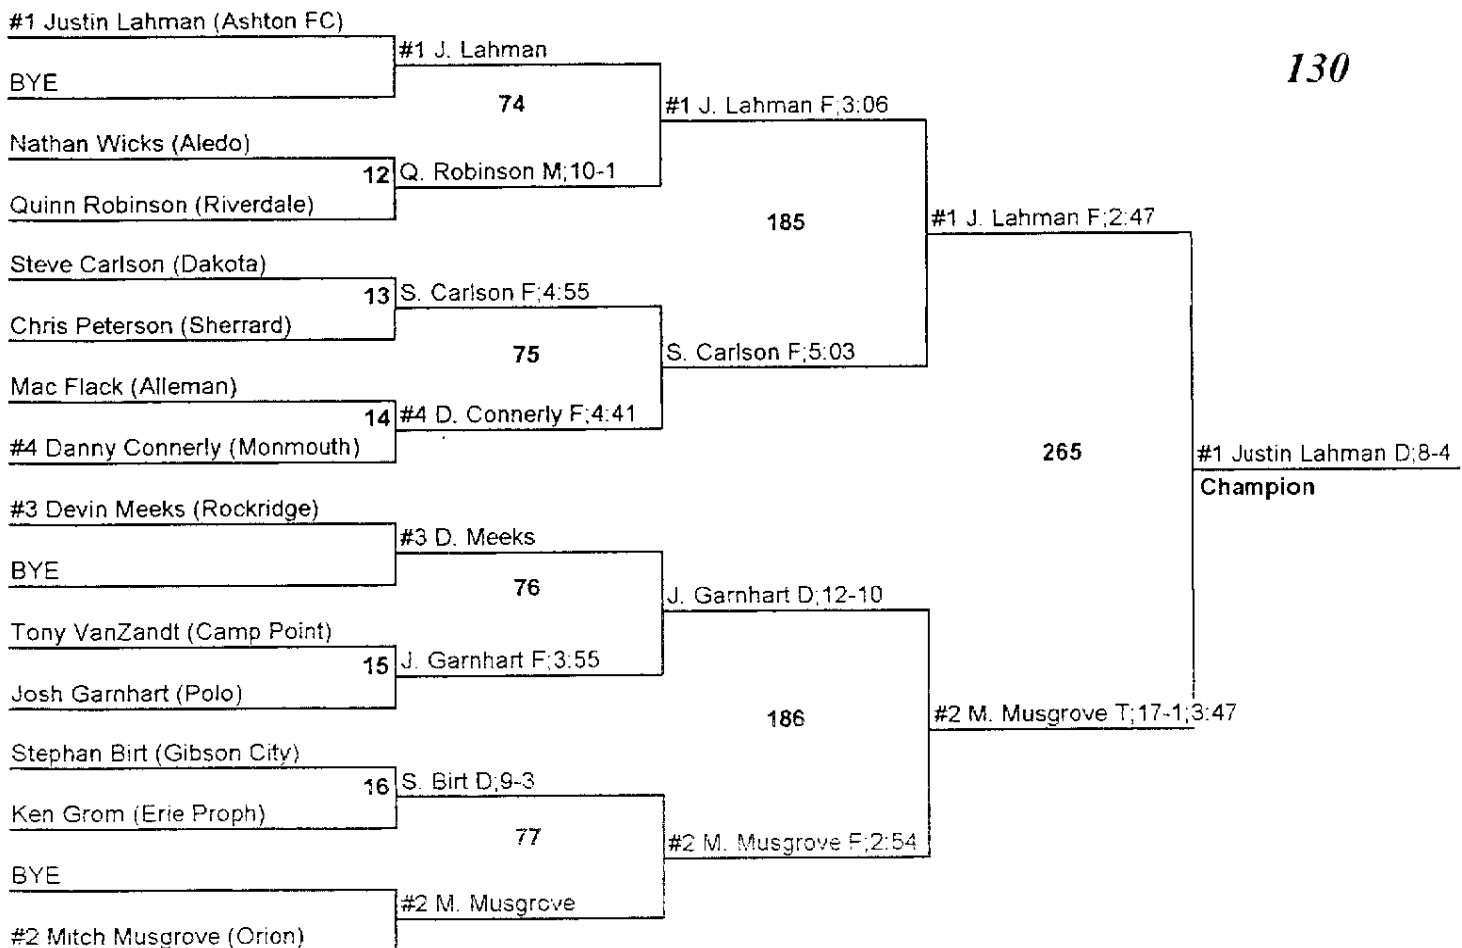

2007 Orion Wrestling Invitational