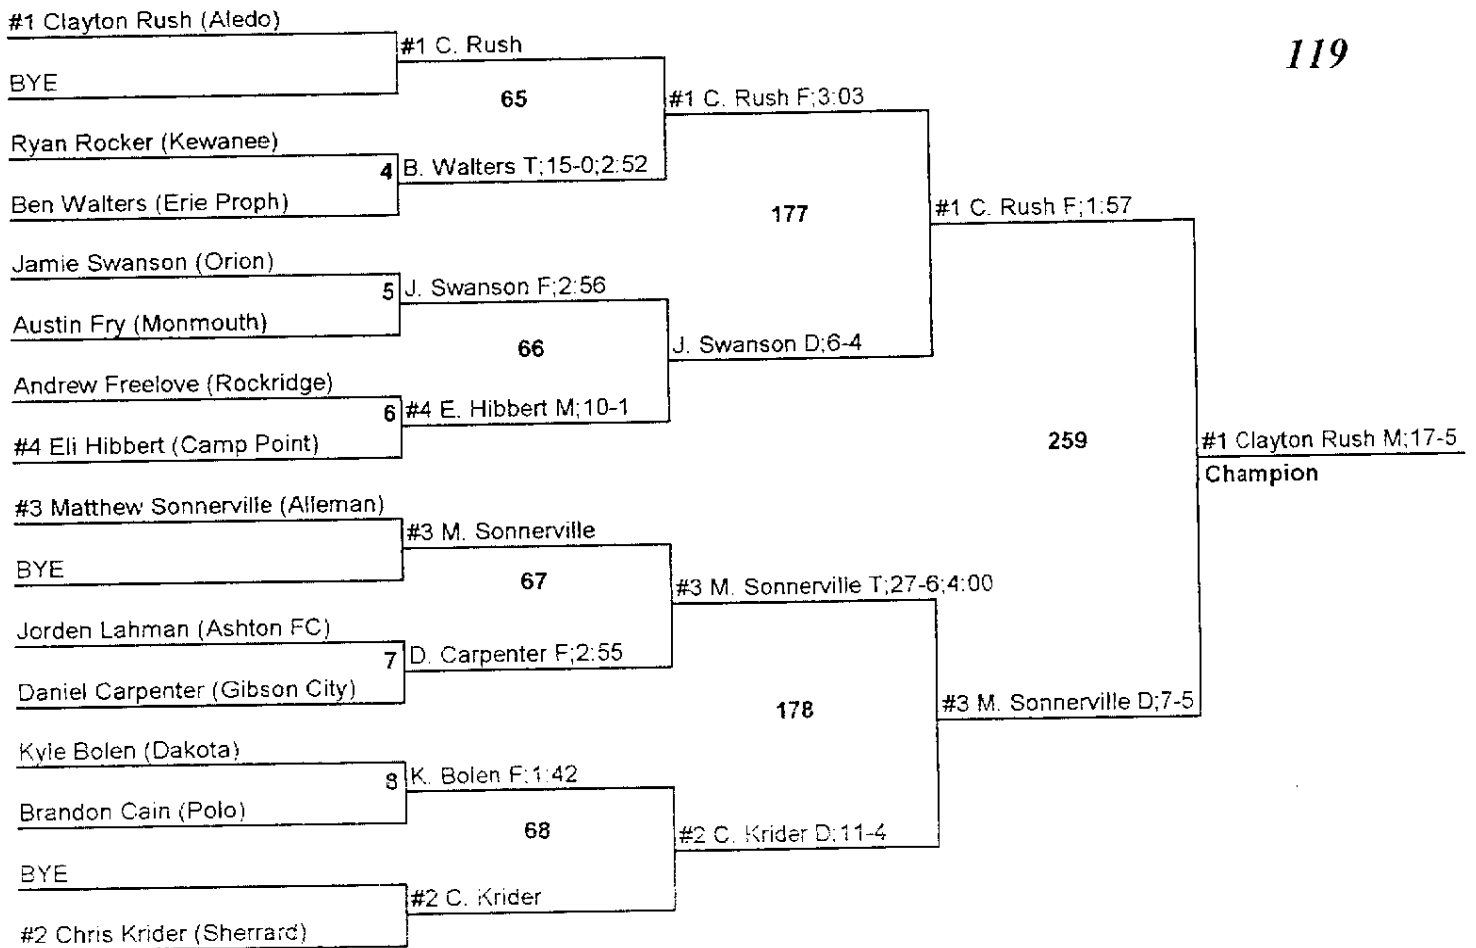

2007 Orion Wrestling Invitational

119