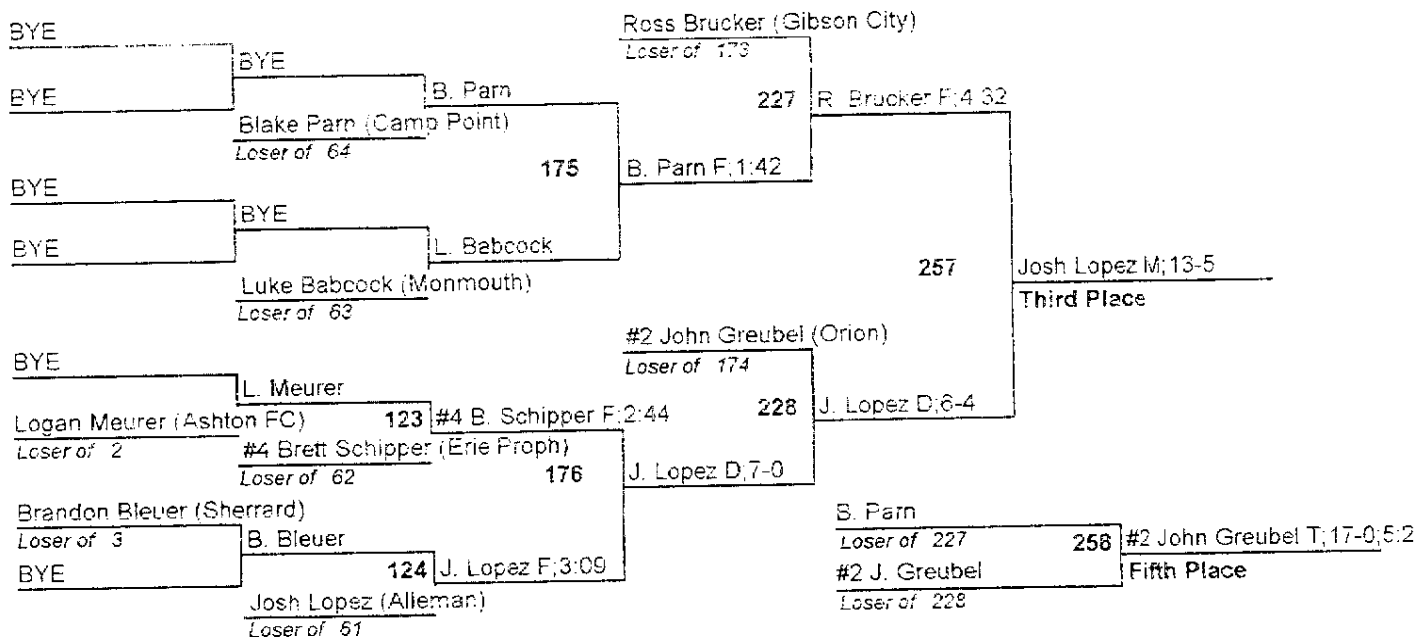

2007 Orion Wrestling Invitational

112