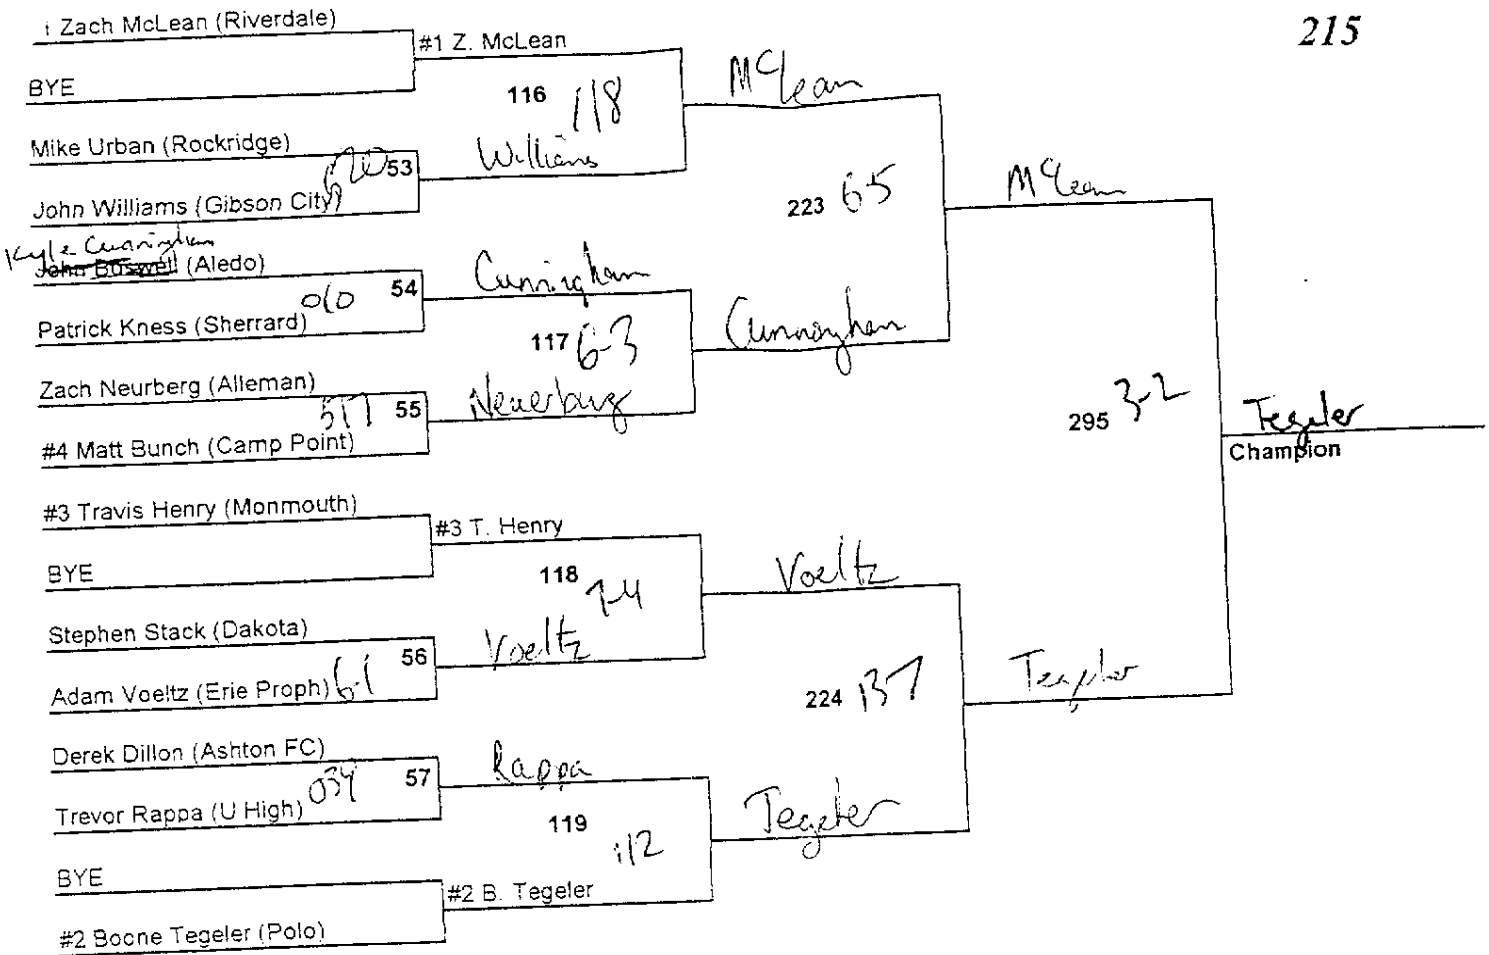

2007 Orion Wrestling Invitational

215