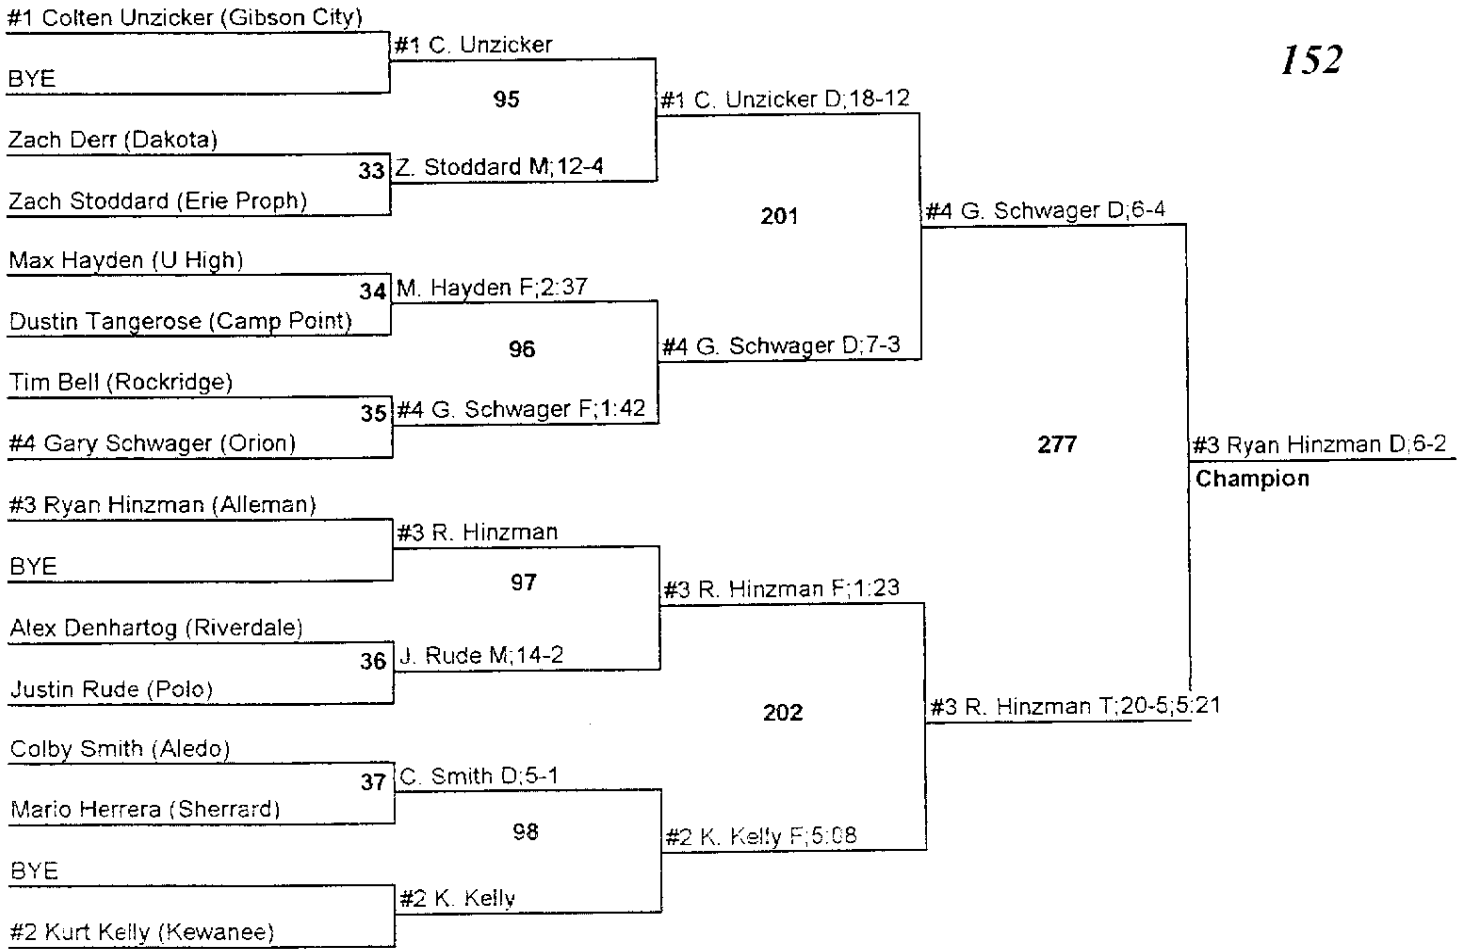

2007 Orion Wrestling Invitational

152