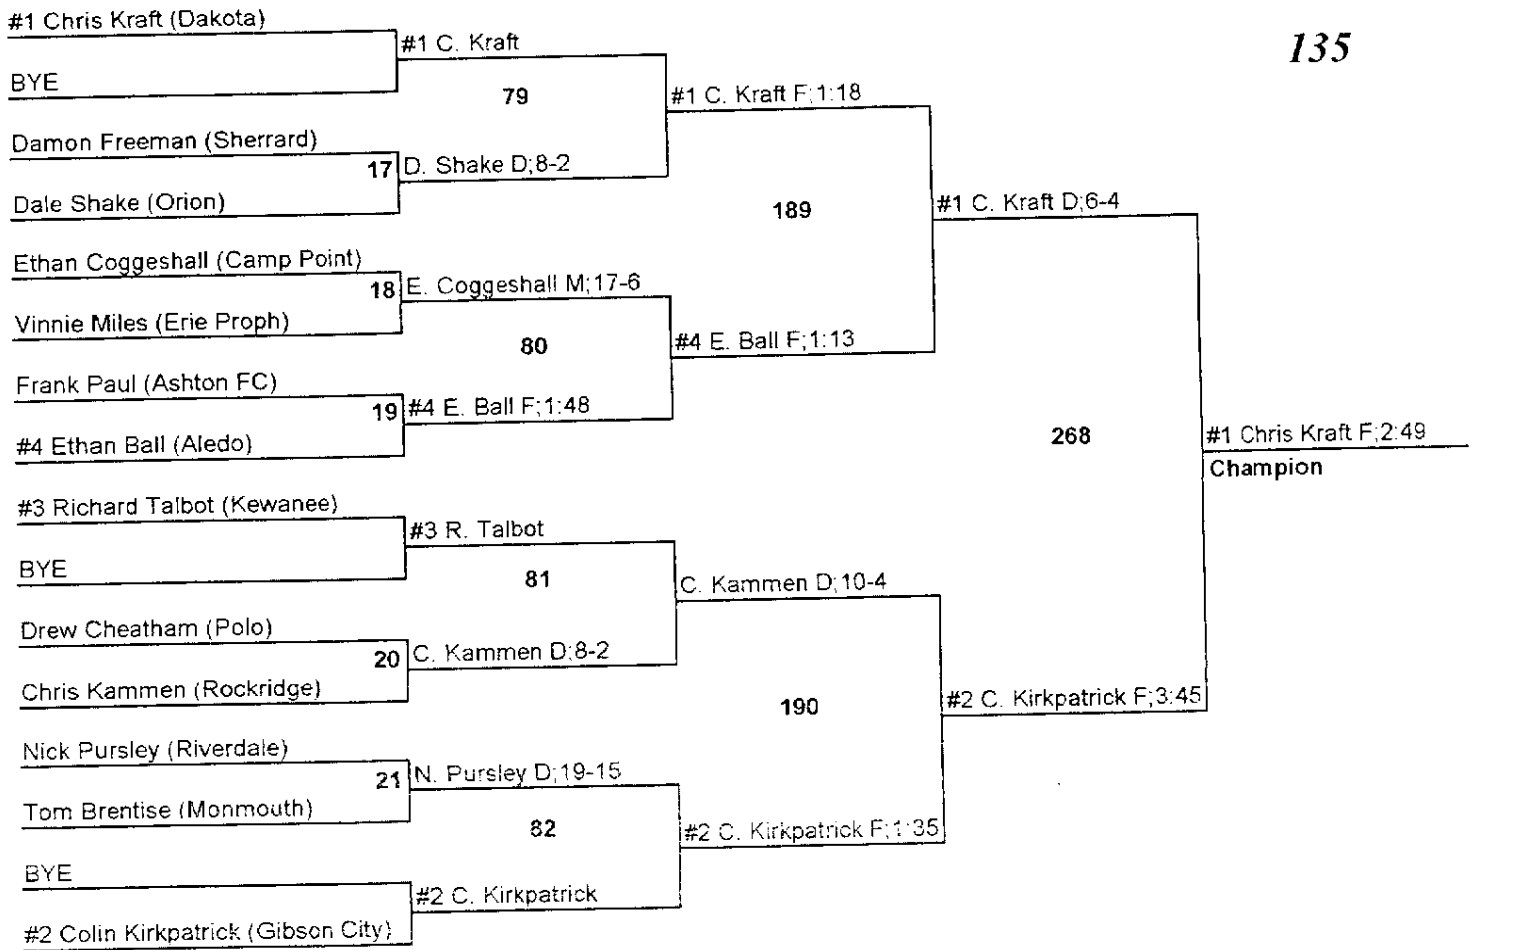

2007 Orion Wrestling Invitational