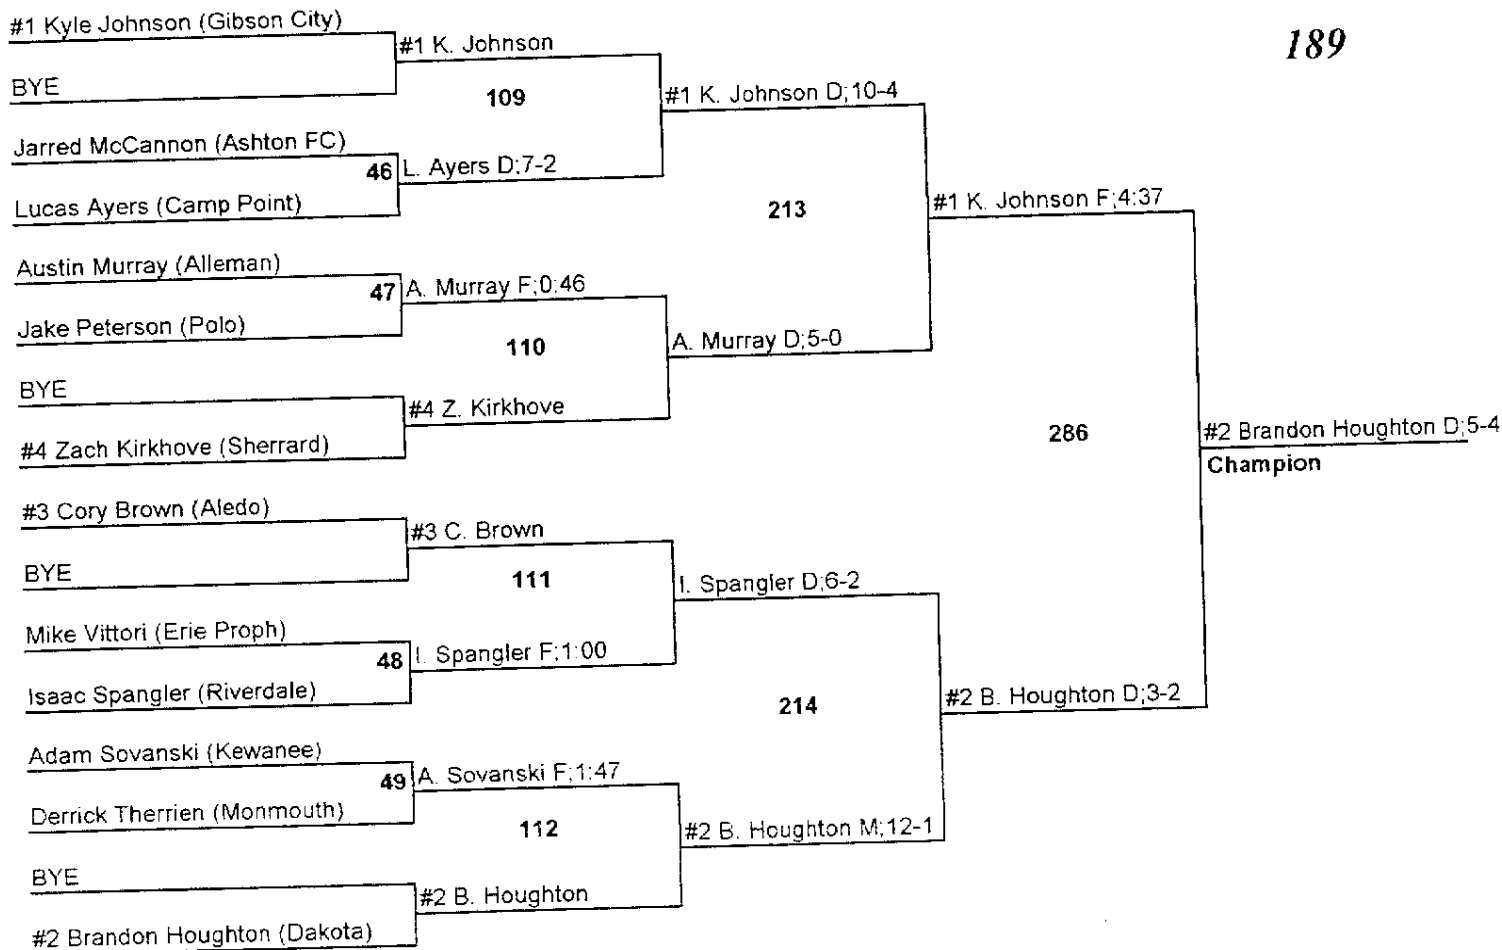

2007 Orion Wrestling Invitational

189