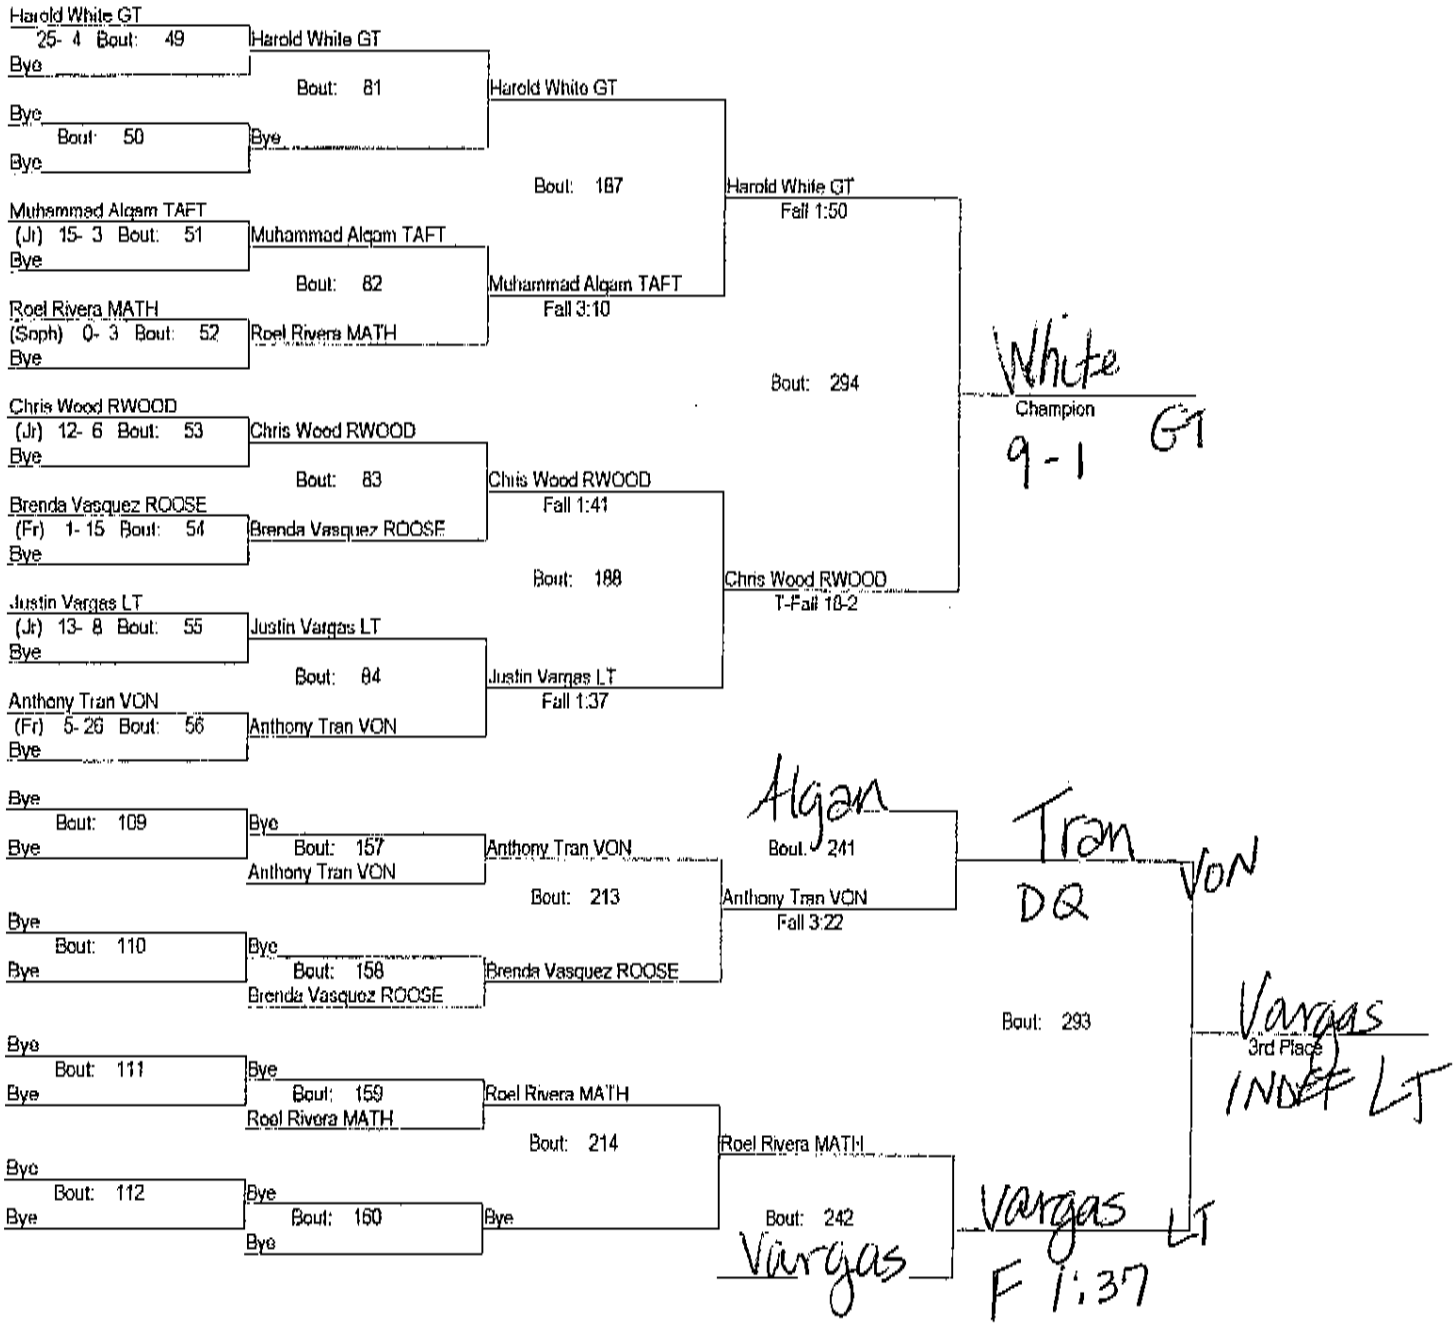

IHSA Regional

Feb 3 2007
215