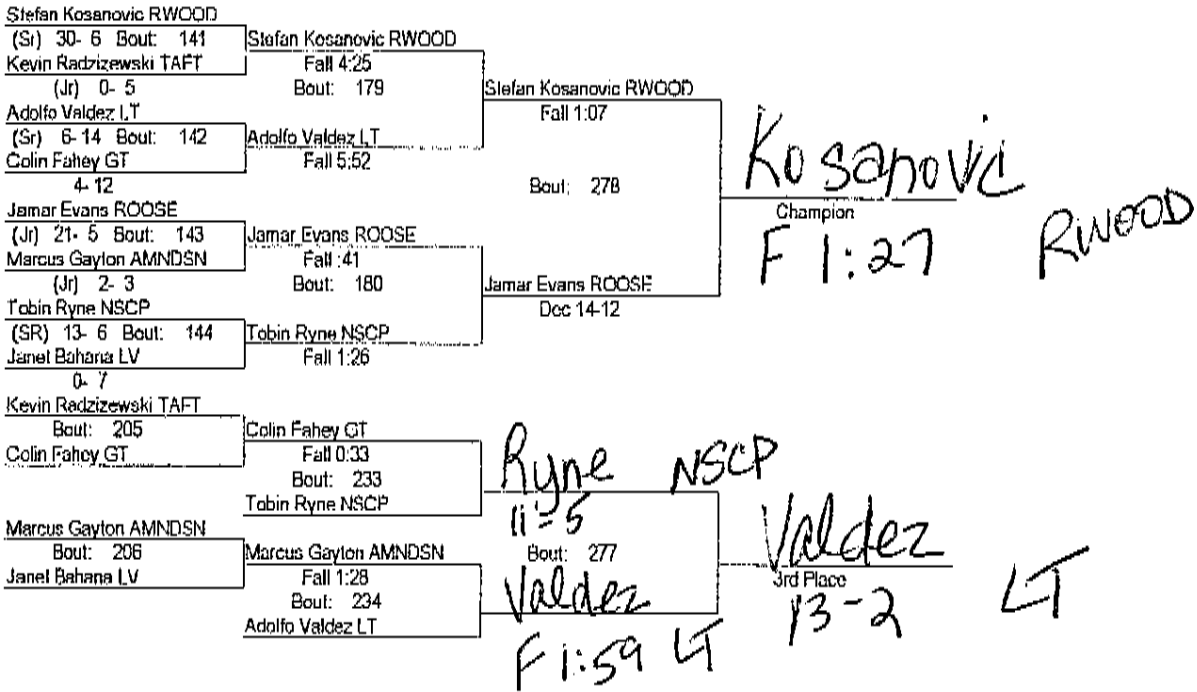

IHSA Regional

Feb 3 2007

152