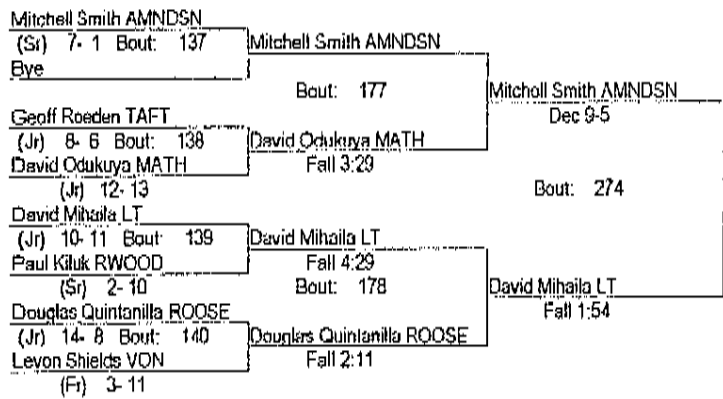

IHSA Regional

Feb 3 2007

140

IHSA Regional

Feb 3 2007

145

Mihaila
Champion
18-6 LT

Roeden
F 1:57 TA