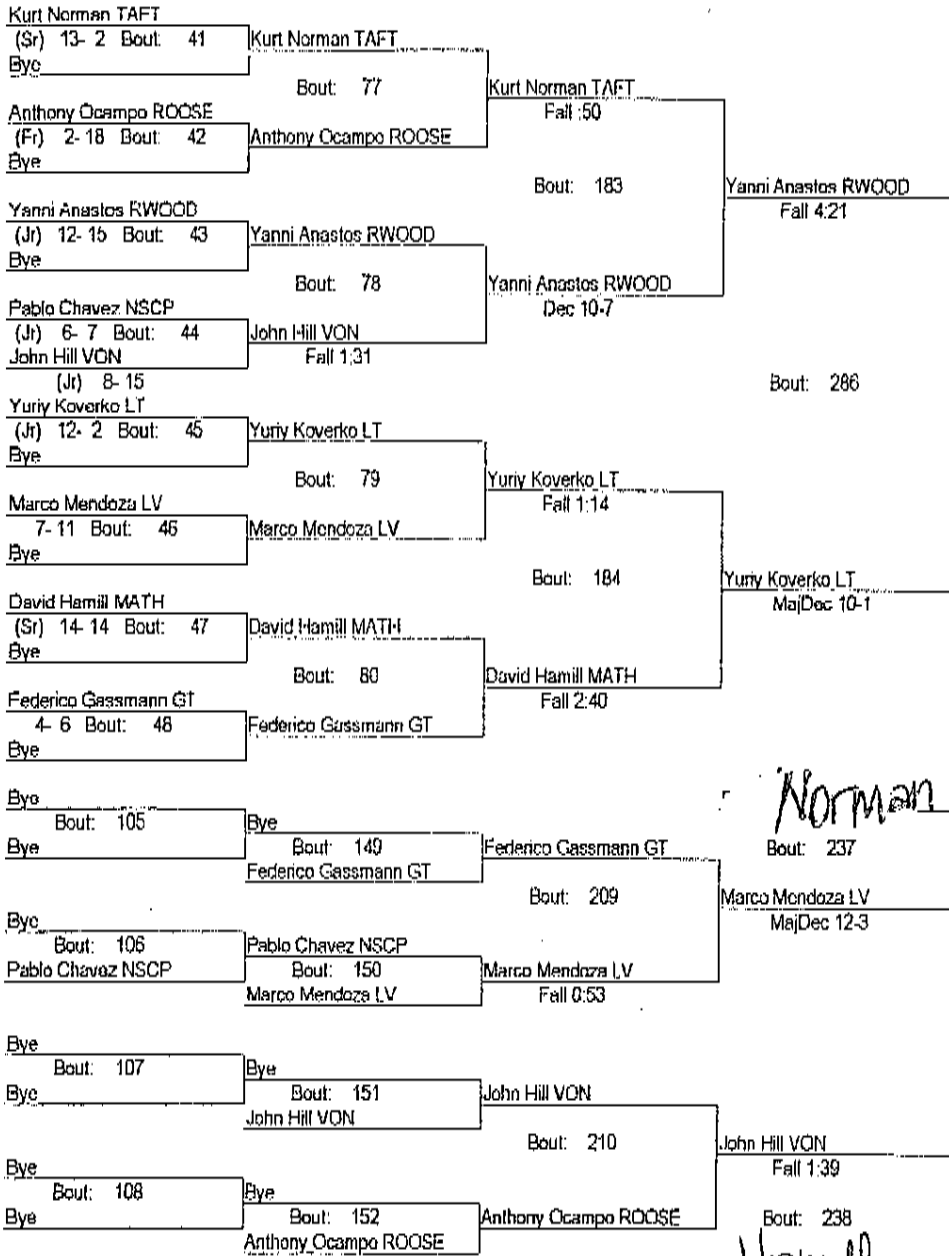

IHSA Regional

Feb 3 2007

171

Koverko
 Champion
 18-3 *LT*
 TF 6:00

Norman
 Bout: 237
Norman
 F1:28 *TA*

Norman
 3rd Place
 7-6 *TA*

Hamill
 Bout: 238
 3-2 *MA*

IHSA Regional