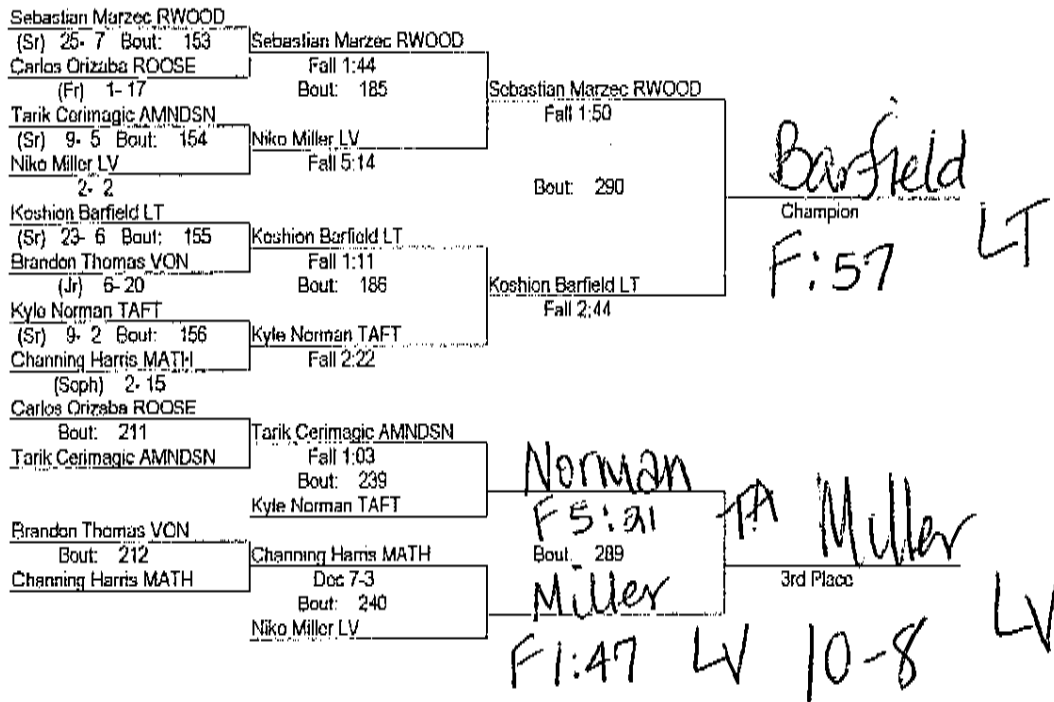

IHSA Regional

Feb 3 2007

189