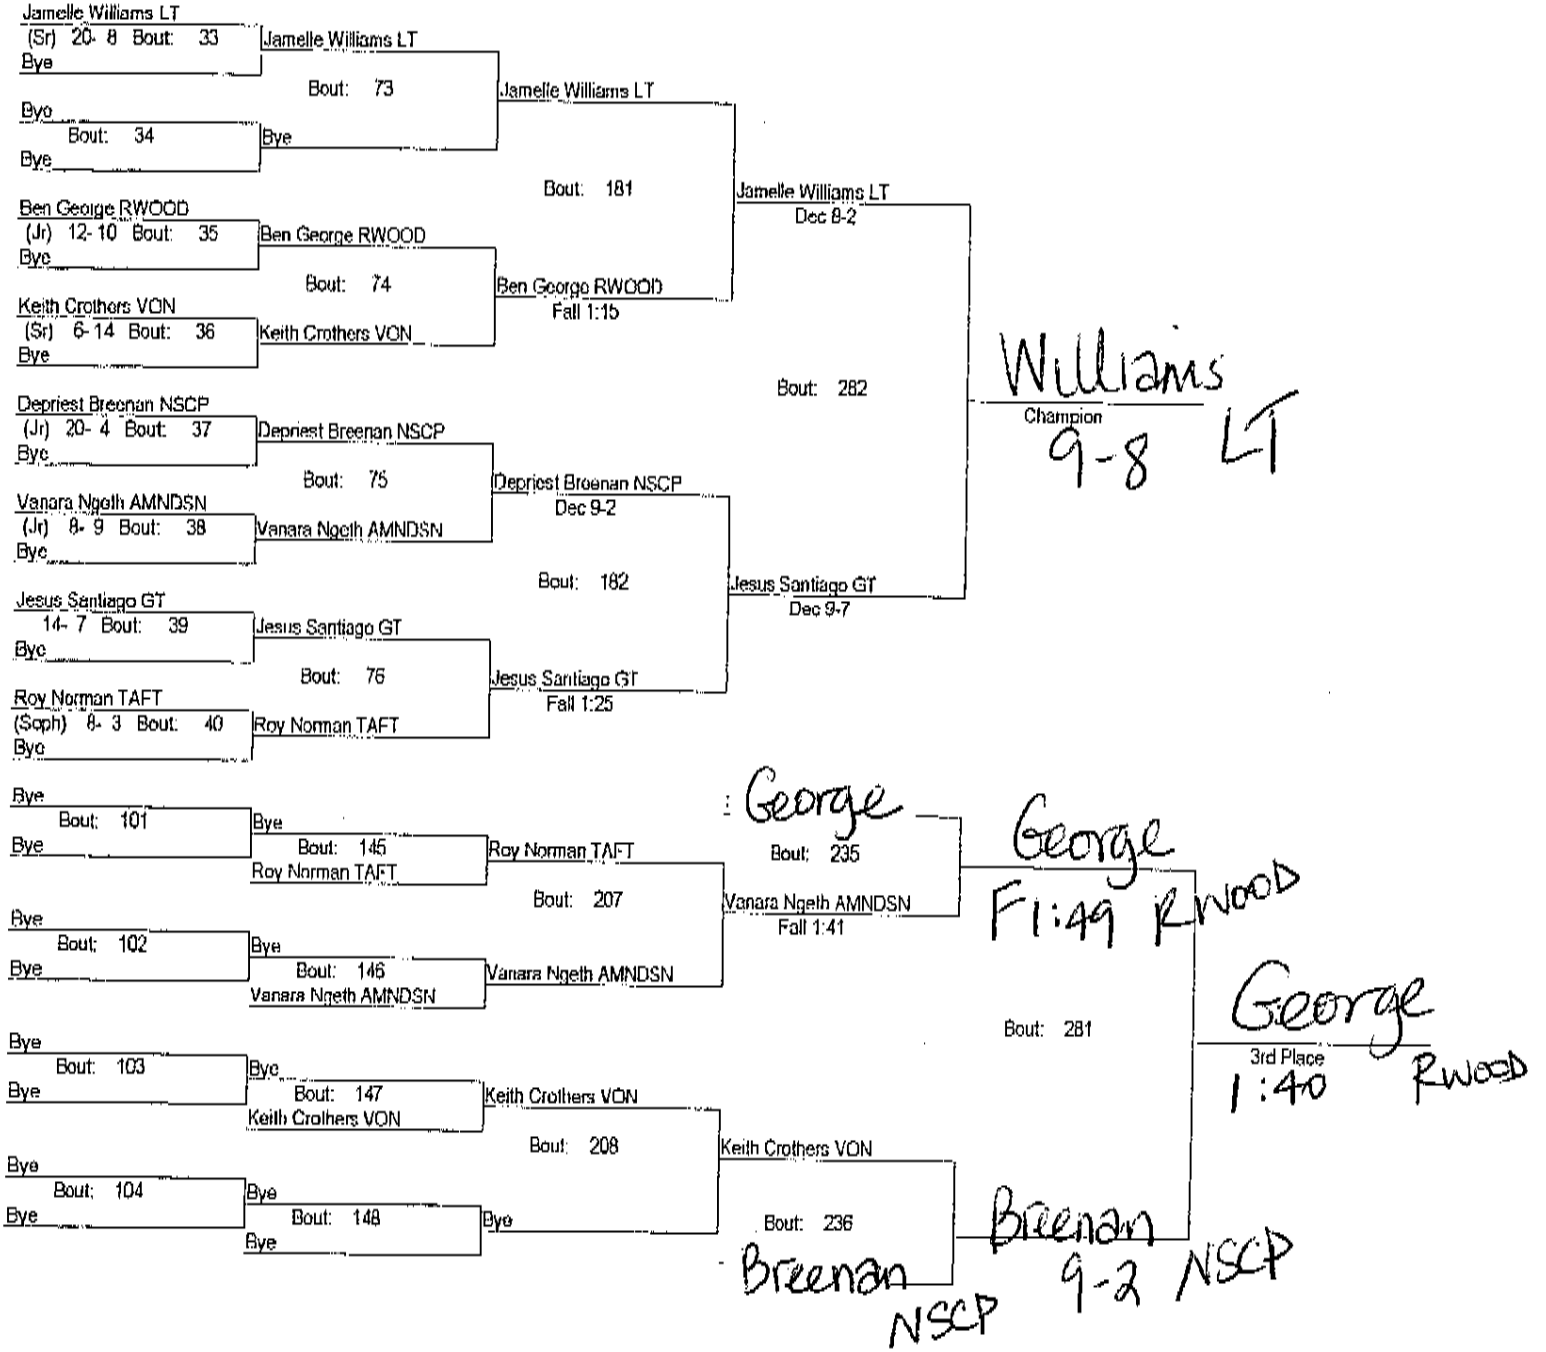

IHSA Regional

Feb 3 2007

171

Koverko
 Champion
 18-3 *LT*
 TF 6:00

Norman
 Bout: 237
Norman
 F1:28 *TA*

Norman
 3rd Place
 7-6 *TA*

Hamill
 Bout: 238
 3-2 *MA*

IHSA Regional