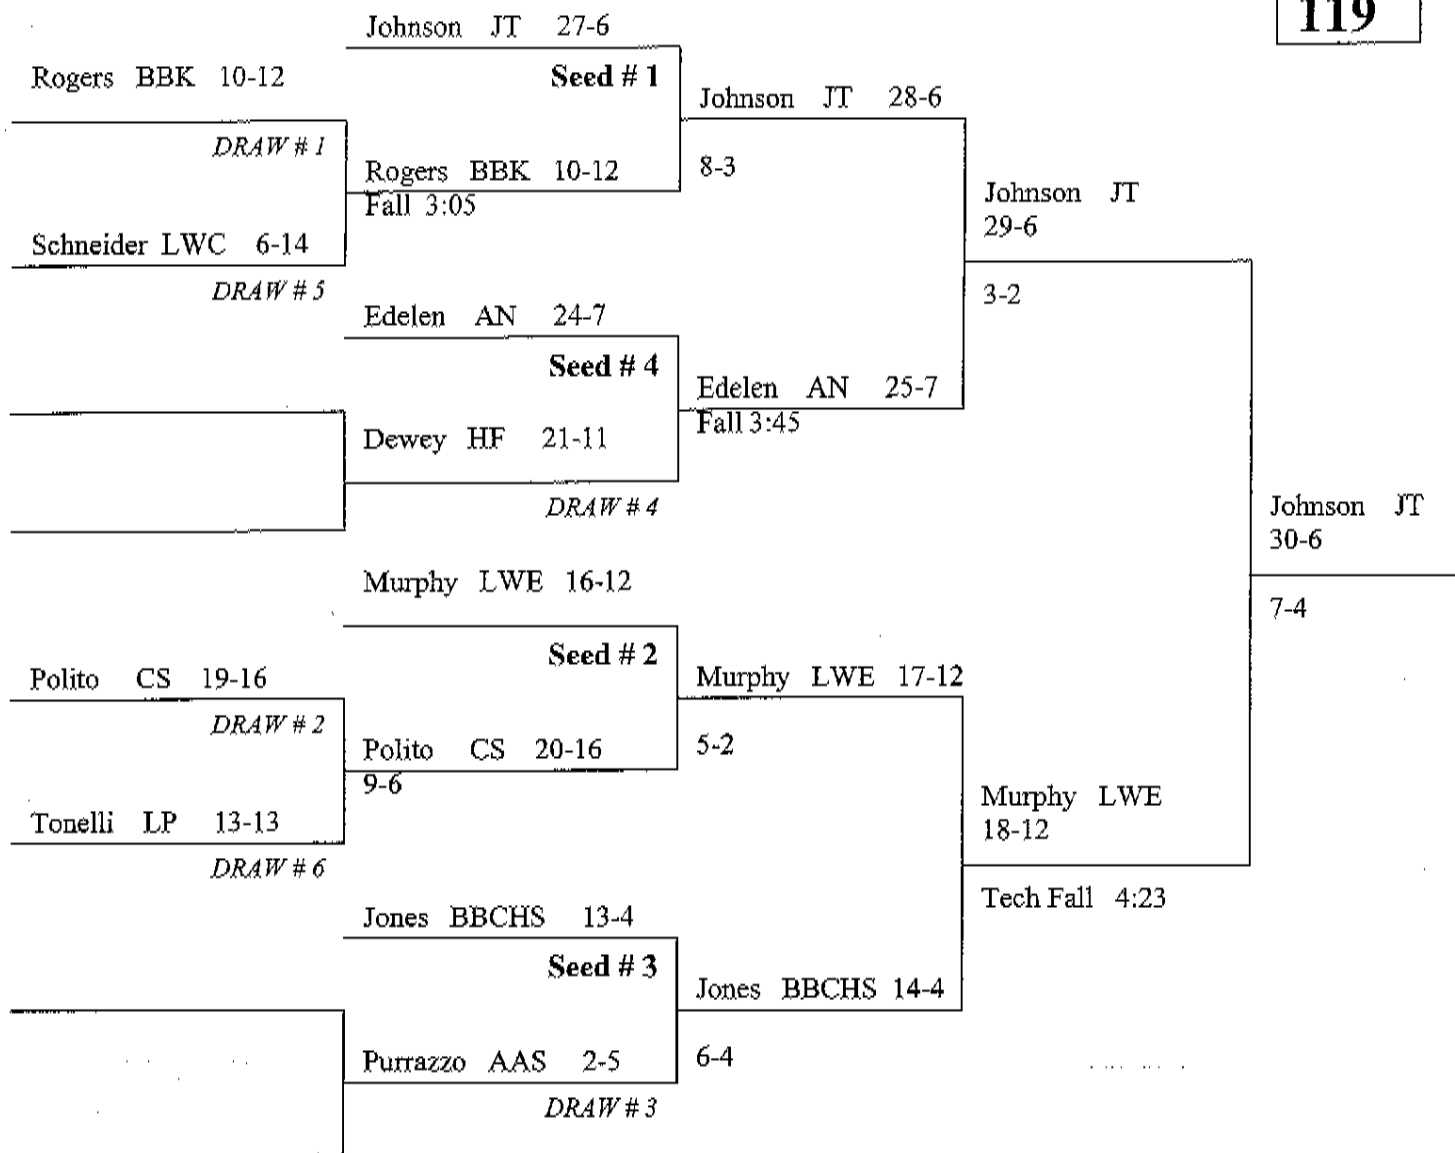

(6) FINALS

TEAM	✓ 103	✓ 112	✓ 119	✓ 125	✓ 130	✓ 135	✓ 140	✓ 145	✓ 152	✓ 160	✓ 171	✓ 189	✓ 215	✓ 275	Round Score	Total Score
Andrew			3						4						63 7	70 -
Bolingbrook	4					4.5	3			3	3	4	4		123 25.5	138.5 -
Bradley															40 -	40 -
Carl Sandburg	6				3		5	6		6	5			4	216.5 35	251.5 -
Homewood Flossmoor															37 -	37 -
Joliet Township		3	4												79 7	86 -
Lincoln-Way EAST												4			49.5 4	53.5 -
Lincoln-Way CENTRAL		4		4	4		3						3		171.5 18	189.5 -
Lockport						4			4						141 189	149 -
A.A. Stagg				5										5	52.5 10	62.5 -

Doyle CS 35-1

Mahy LWC 22-6