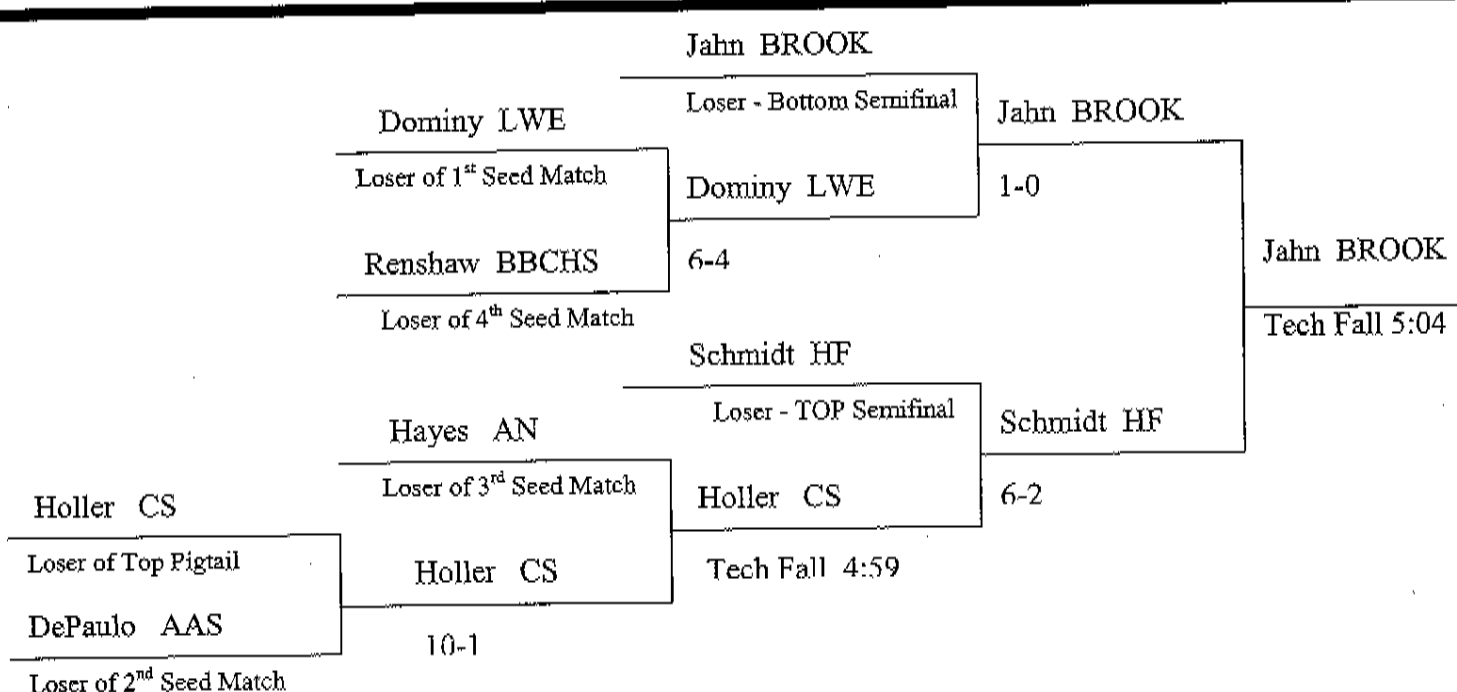

(6) FINALS

TEAM	✓ 103	✓ 112	✓ 119	✓ 125	✓ 130	✓ 135	✓ 140	✓ 145	✓ 152	✓ 160	✓ 171	✓ 189	✓ 215	✓ 275	Round Score	Total Score
Andrew			3						4						63 7	70 -
Bolingbrook	4					4.5	3			3	3	4	4		123 25.5	138.5 -
Bradley															40 -	40 -
Carl Sandburg	6				3		5	6		6	5			4	216.5 35	251.5 -
Homewood Flossmoor															37 -	37 -
Joliet Township		3	4												79 7	86 -
Lincoln-Way EAST												4			49.5 4	53.5 -
Lincoln-Way CENTRAL		4		4	4		3						3		171.5 18	189.5 -
Lockport						4			4						141 189	149 -
A.A. Stagg				5										5	52.5 10	62.5 -

Doyle CS 35-1

Mahy LWC 22-6