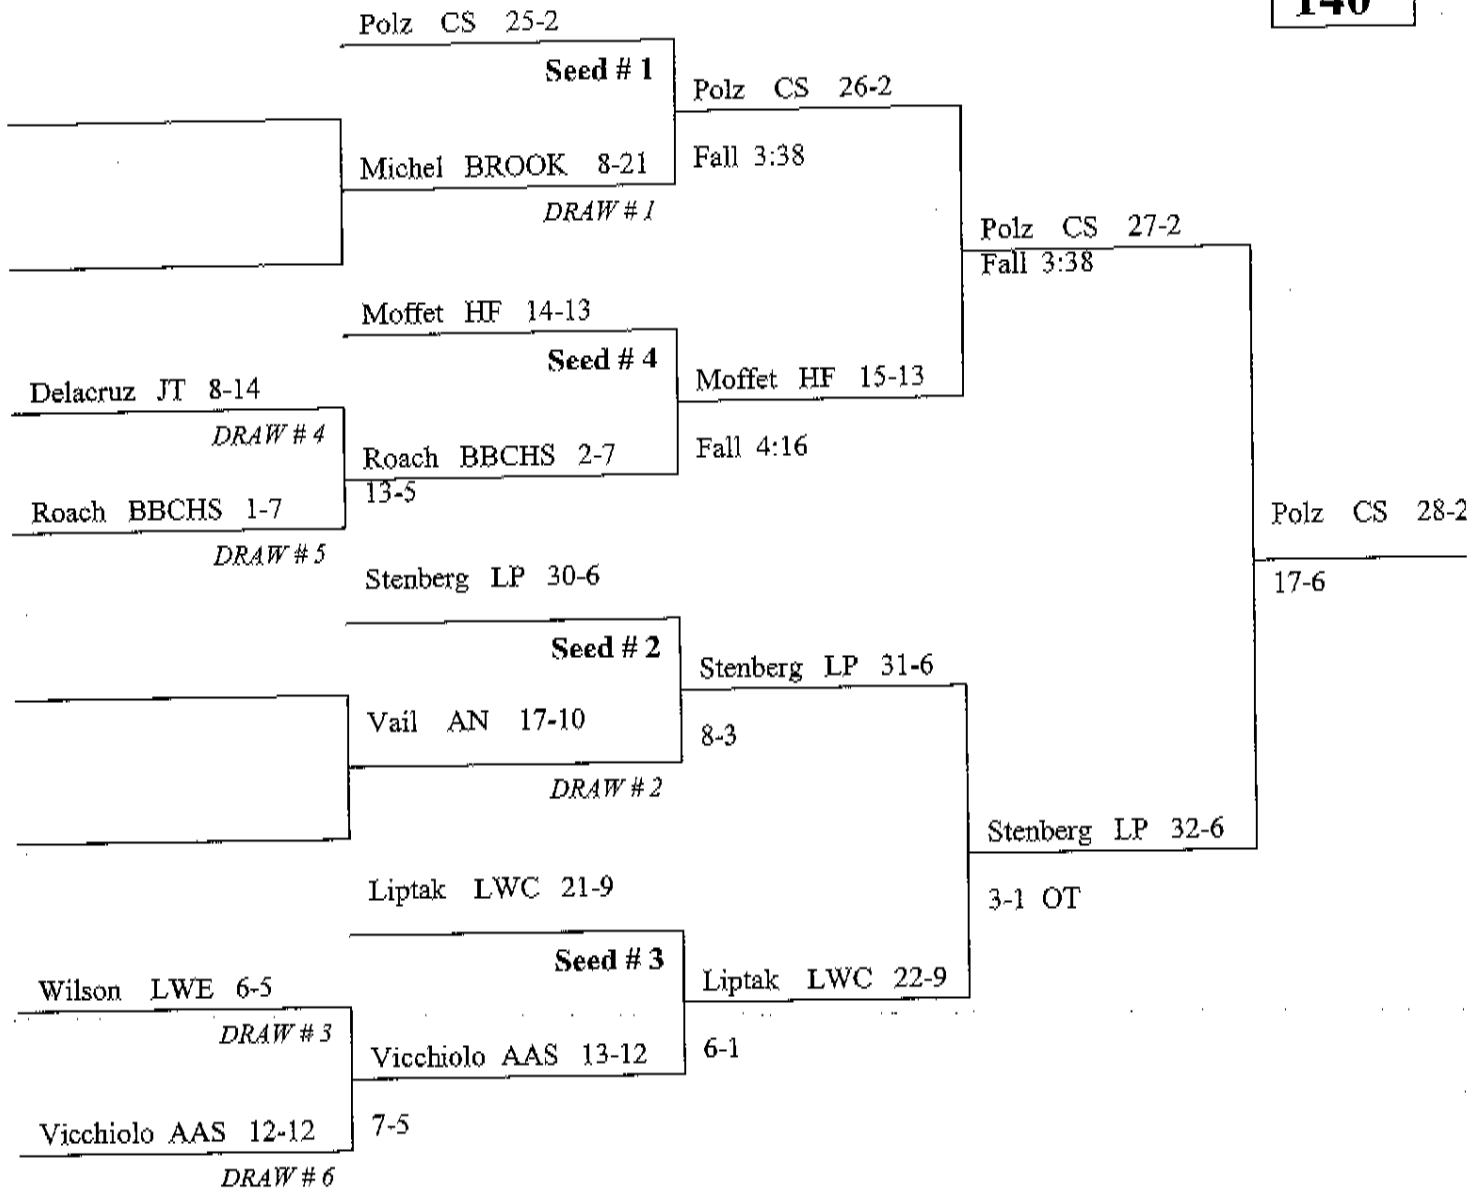

(6) FINALS

TEAM	✓ 103	✓ 112	✓ 119	✓ 125	✓ 130	✓ 135	✓ 140	✓ 145	✓ 152	✓ 160	✓ 171	✓ 189	✓ 215	✓ 275	Round Score	Total Score
Andrew			3						4						63 7	70 -
Bolingbrook	4					4.5	3			3	3	4	4		123 25.5	138.5 -
Bradley															40 -	40 -
Carl Sandburg	6				3		5	6		6	5			4	216.5 35	251.5 -
Homewood Flossmoor															37 -	37 -
Joliet Township		3	4												79 7	86 -
Lincoln-Way EAST												4			49.5 4	53.5 -
Lincoln-Way CENTRAL		4		4	4		3						3		171.5 18	189.5 -
Lockport						4			4						141 189	149 -
A.A. Stagg				5										5	52.5 10	62.5 -

Doyle CS 35-1

Mahy LWC 22-6