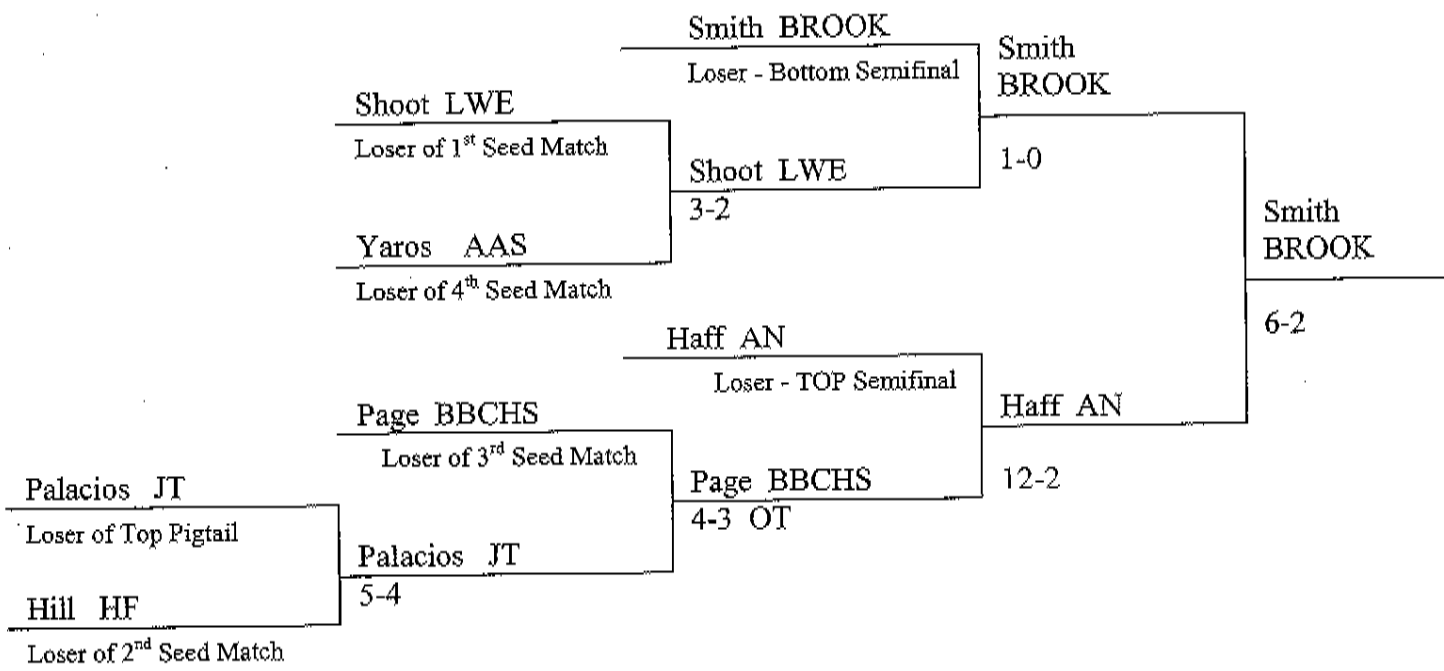

Doyle CS 35-1