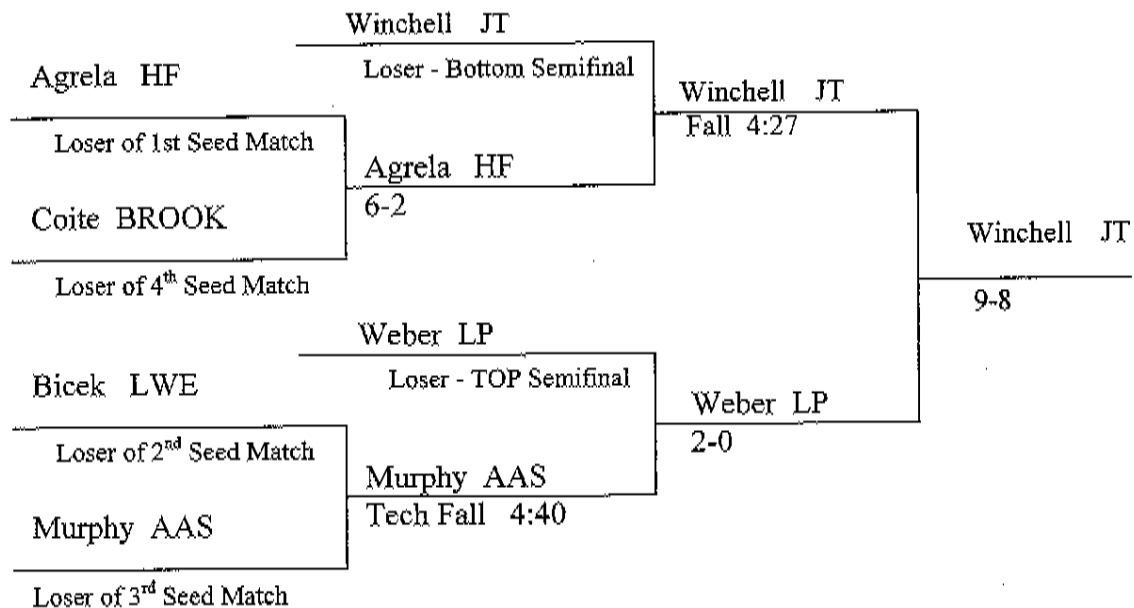

(6) FINALS

TEAM	✓ 103	✓ 112	✓ 119	✓ 125	✓ 130	✓ 135	✓ 140	✓ 145	✓ 152	✓ 160	✓ 171	✓ 189	✓ 215	✓ 275	Round Score	Total Score
Andrew			3						4						63 7	70 -
Bolingbrook	4					4.5	3			3	3	4	4		123 25.5	138.5 -
Bradley															40 -	40 -
Carl Sandburg	6				3		5	6		6	5			4	216.5 35	251.5 -
Homewood Flossmoor															37 -	37 -
Joliet Township		3	4												79 7	86 -
Lincoln-Way EAST												4			49.5 4	53.5 -
Lincoln-Way CENTRAL		4		4	4		3						3		171.5 18	189.5 -
Lockport						4			4						141 189	149 -
A.A. Stagg				5										5	52.5 10	62.5 -