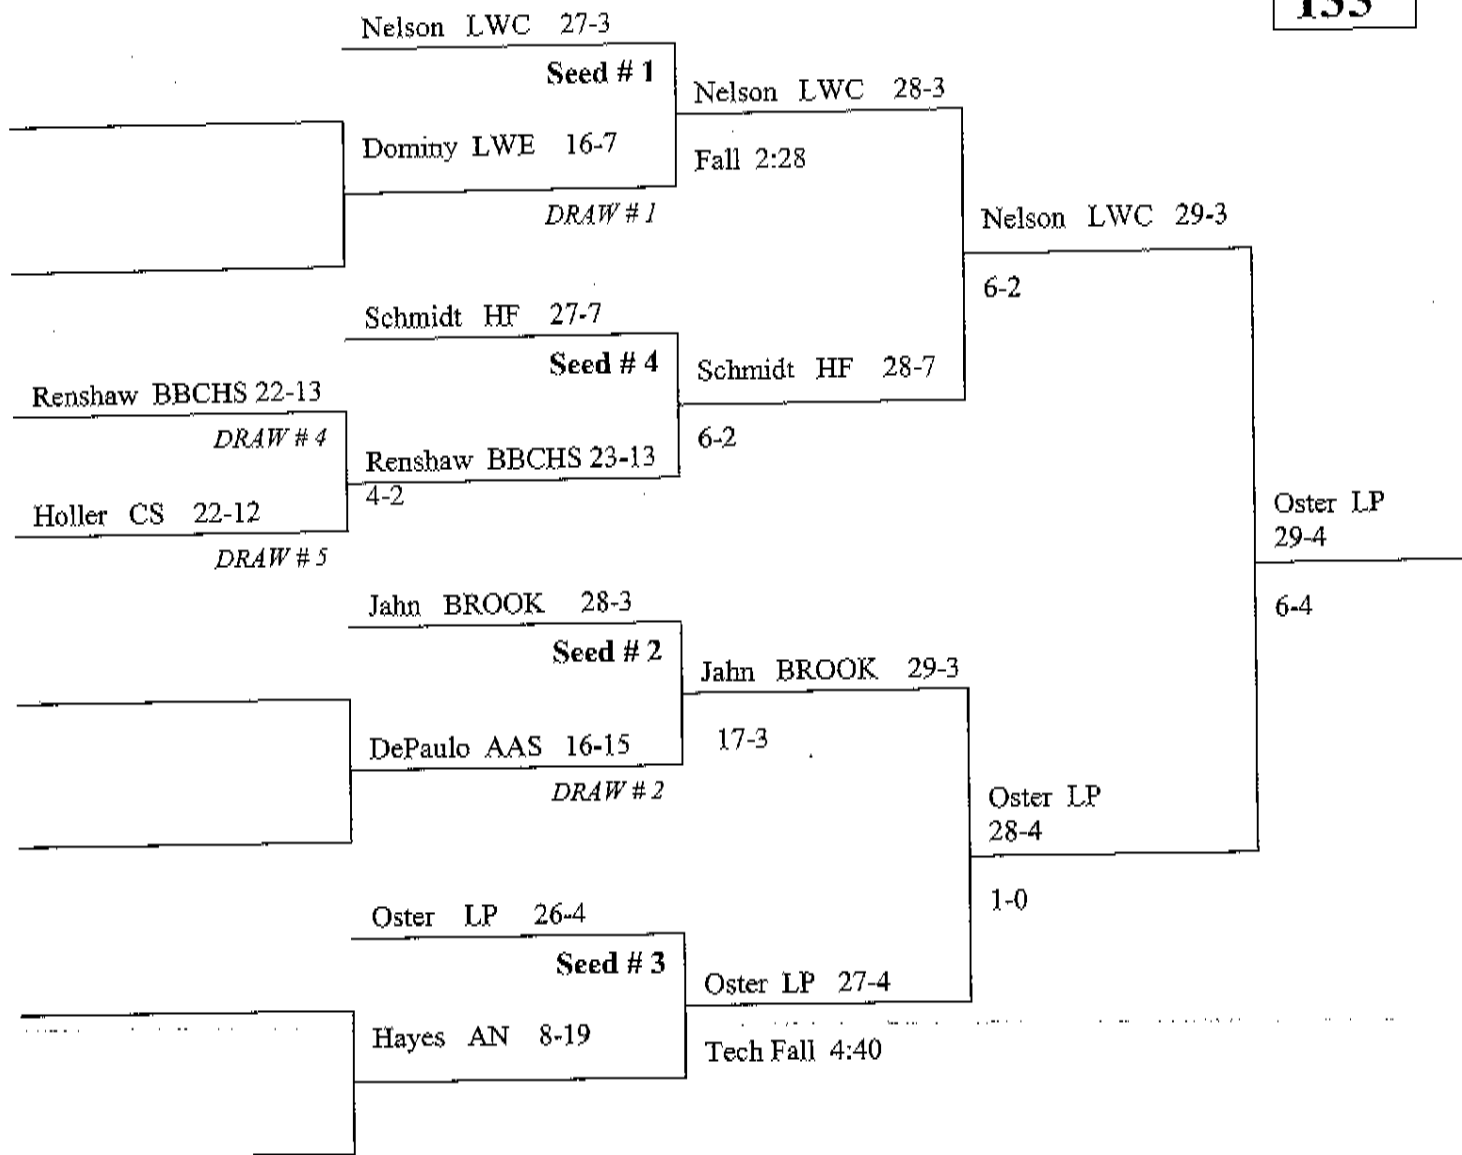

(6) FINALS

TEAM	✓ 103	✓ 112	✓ 119	✓ 125	✓ 130	✓ 135	✓ 140	✓ 145	✓ 152	✓ 160	✓ 171	✓ 189	✓ 215	✓ 275	Round Score	Total Score
Andrew			3						4						63 7	70 -
Bolingbrook	4					4.5	3			3	3	4	4		123 25.5	138.5 -
Bradley															40 -	40 -
Carl Sandburg	6				3		5	6		6	5			4	216.5 35	251.5 -
Homewood Flossmoor															37 -	37 -
Joliet Township		3	4												79 7	86 -
Lincoln-Way EAST												4			49.5 4	53.5 -
Lincoln-Way CENTRAL		4		4	4		3						3		171.5 18	189.5 -
Lockport						4			4						141 189	149 -
A.A. Stagg				5										5	52.5 10	62.5 -

Doyle CS 35-1

Mahy LWC 22-6