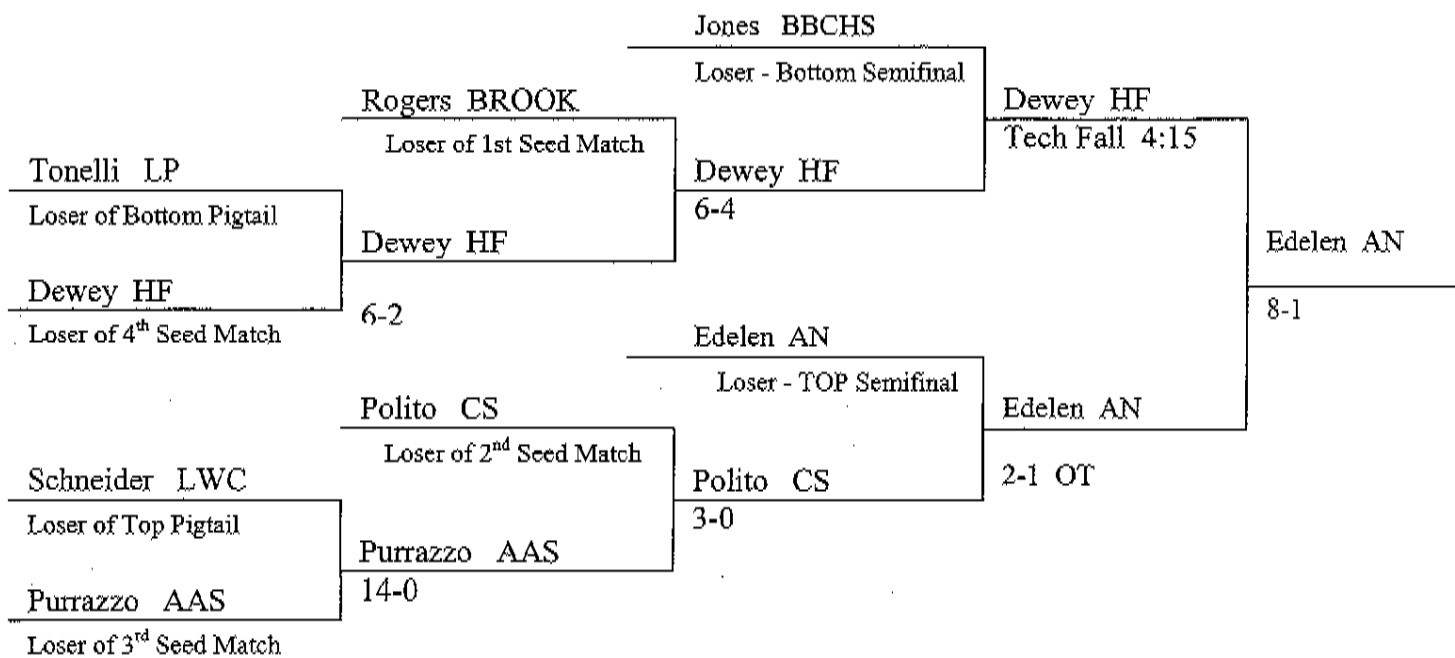

(6) FINALS

TEAM	✓ 103	✓ 112	✓ 119	✓ 125	✓ 130	✓ 135	✓ 140	✓ 145	✓ 152	✓ 160	✓ 171	✓ 189	✓ 215	✓ 275	Round Score	Total Score
Andrew			3						4						63 7	70 -
Bolingbrook	4					4.5	3			3	3	4	4		123 25.5	138.5 -
Bradley															40 -	40 -
Carl Sandburg	6				3		5	6		6	5			4	216.5 35	251.5 -
Homewood Flossmoor															37 -	37 -
Joliet Township		3	4												79 7	86 -
Lincoln-Way EAST												4			49.5 4	53.5 -
Lincoln-Way CENTRAL		4		4	4		3						3		171.5 18	189.5 -
Lockport						4			4						141 189	149 -
A.A. Stagg				5										5	52.5 10	62.5 -