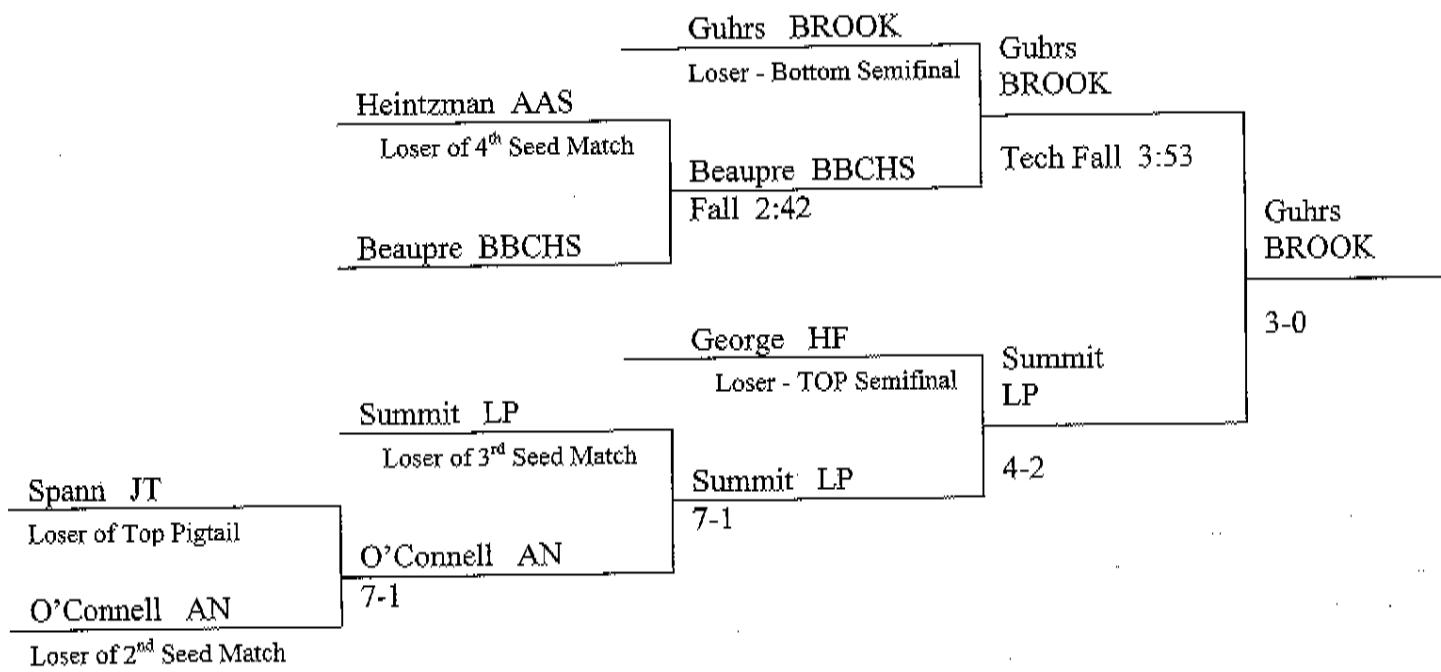

(6) FINALS

TEAM	✓ 103	✓ 112	✓ 119	✓ 125	✓ 130	✓ 135	✓ 140	✓ 145	✓ 152	✓ 160	✓ 171	✓ 189	✓ 215	✓ 275	Round Score	Total Score
Andrew			3						4						63 7	70 -
Bolingbrook	4					4.5	3			3	3	4	4		123 25.5	138.5 -
Bradley															40 -	40 -
Carl Sandburg	6				3		5	6		6	5			4	216.5 35	251.5 -
Homewood Flossmoor															37 -	37 -
Joliet Township		3	4												79 7	86 -
Lincoln-Way EAST												4			49.5 4	53.5 -
Lincoln-Way CENTRAL		4		4	4		3						3		171.5 18	189.5 -
Lockport						4			4						141 189	149 -
A.A. Stagg				5										5	52.5 10	62.5 -