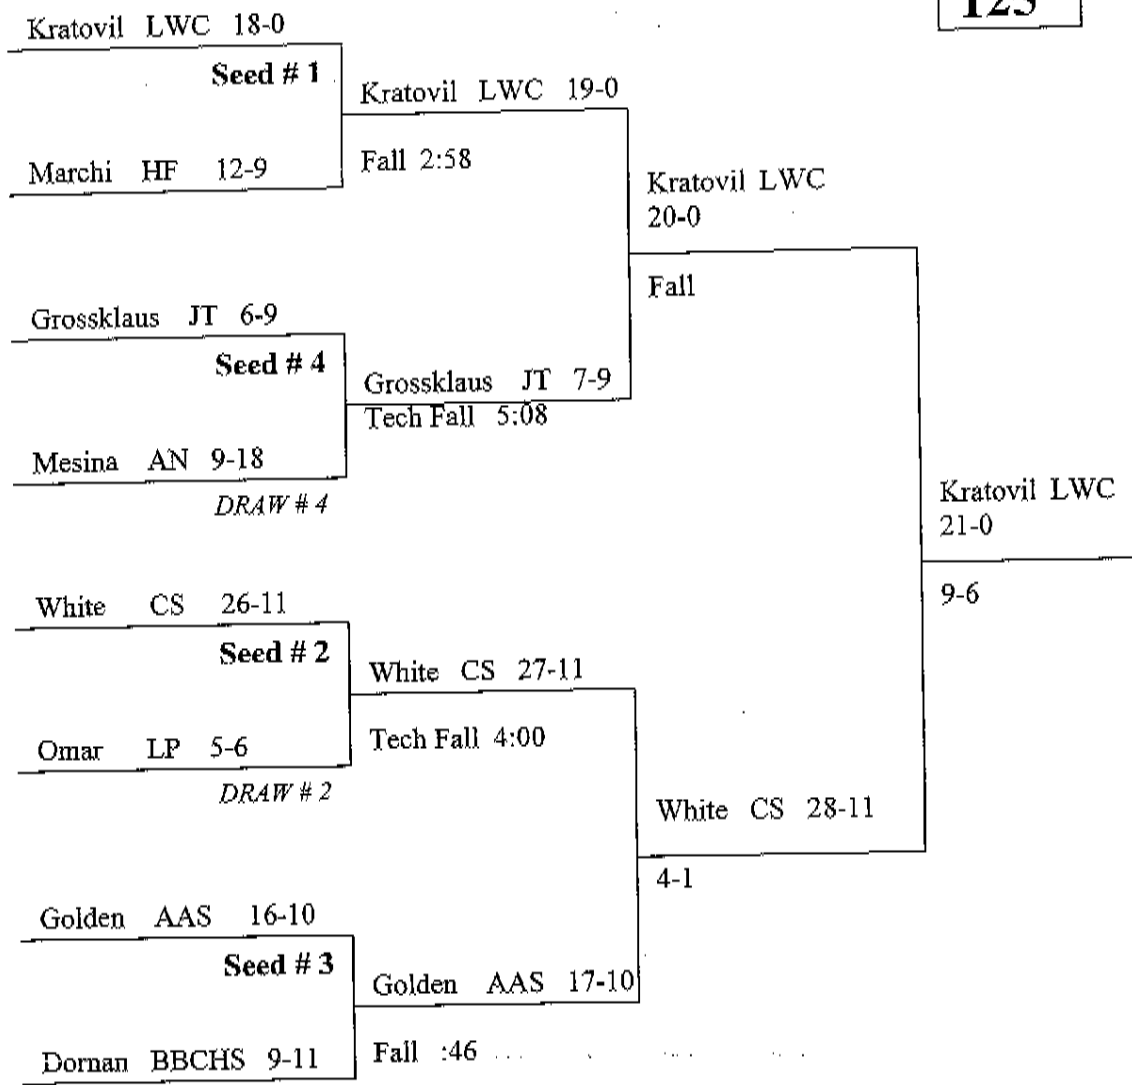

(6) FINALS

TEAM	✓ 103	✓ 112	✓ 119	✓ 125	✓ 130	✓ 135	✓ 140	✓ 145	✓ 152	✓ 160	✓ 171	✓ 189	✓ 215	✓ 275	Round Score	Total Score
Andrew			3						4						63 7	70 -
Bolingbrook	4					4.5	3			3	3	4	4		123 25.5	138.5 -
Bradley															40 -	40 -
Carl Sandburg	6				3		5	6		6	5			4	216.5 35	251.5 -
Homewood Flossmoor															37 -	37 -
Joliet Township		3	4												79 7	86 -
Lincoln-Way EAST												4			49.5 4	53.5 -
Lincoln-Way CENTRAL		4		4	4		3						3		171.5 18	189.5 -
Lockport						4			4						141 189	149 -
A.A. Stagg				5										5	52.5 10	62.5 -

Doyle CS 35-1

Mahy LWC 22-6