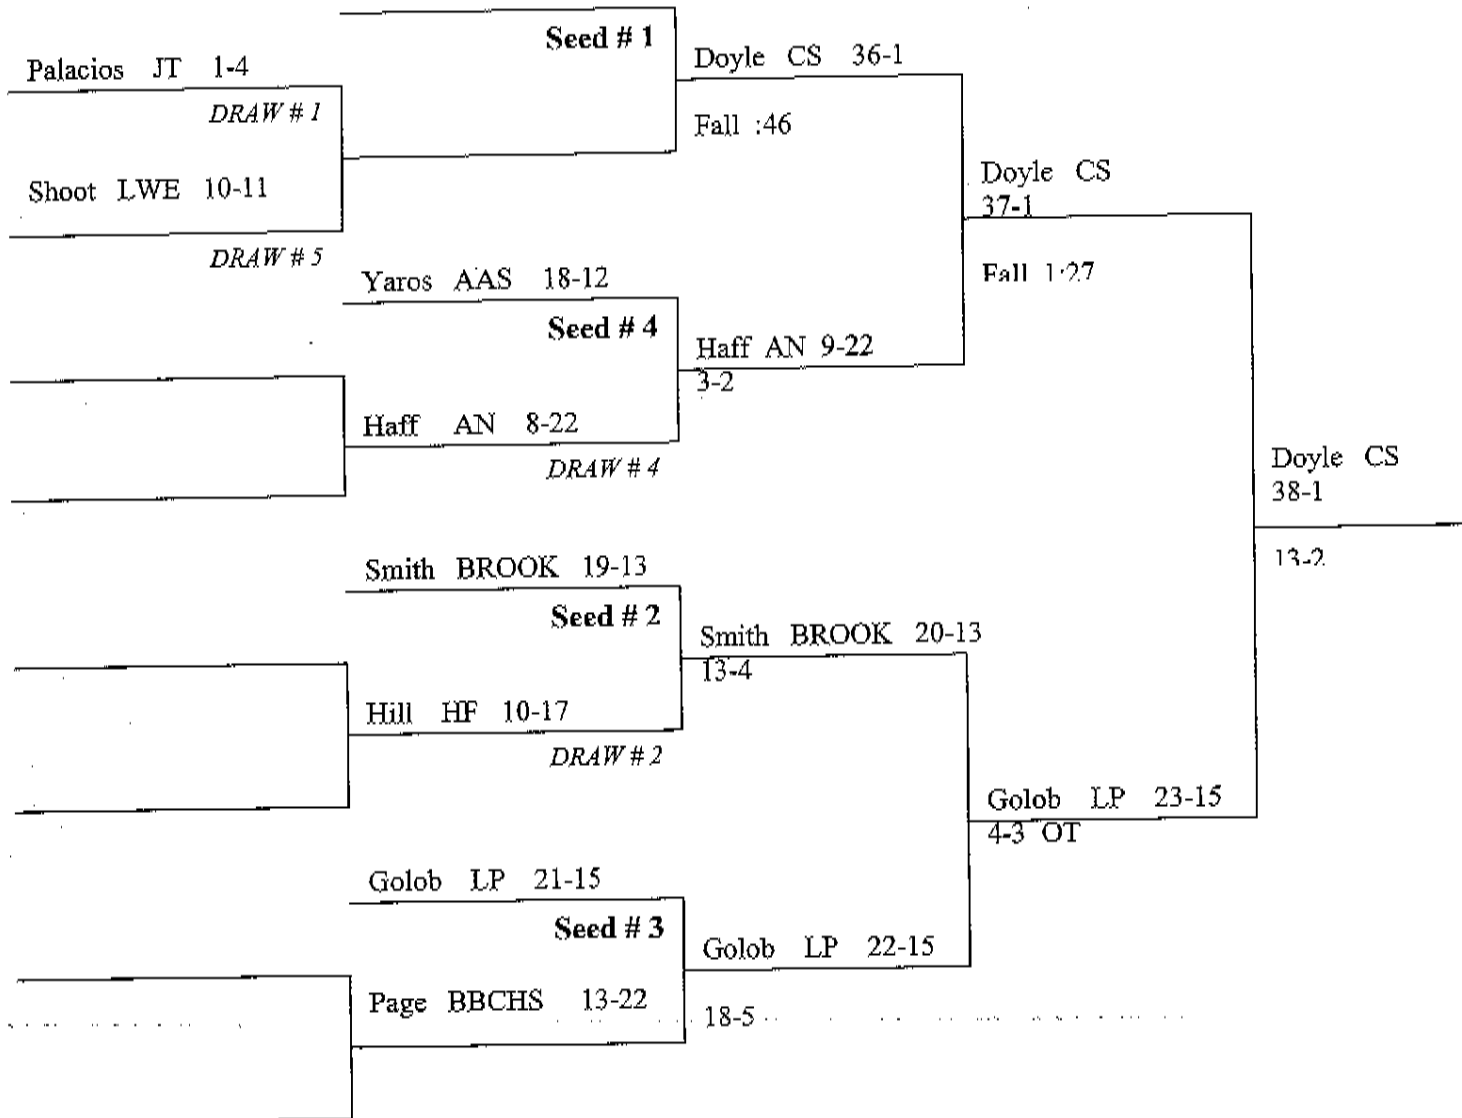

(6) FINALS

TEAM	✓ 103	✓ 112	✓ 119	✓ 125	✓ 130	✓ 135	✓ 140	✓ 145	✓ 152	✓ 160	✓ 171	✓ 189	✓ 215	✓ 275	Round Score	Total Score
Andrew			3						4						63 7	70 -
Bolingbrook	4					4.5	3			3	3	4	4		123 25.5	138.5 -
Bradley															40 -	40 -
Carl Sandburg	6				3		5	6		6	5			4	216.5 35	251.5 -
Homewood Flossmoor															37 -	37 -
Joliet Township		3	4												79 7	86 -
Lincoln-Way EAST												4			49.5 4	53.5 -
Lincoln-Way CENTRAL		4		4	4		3						3		171.5 18	189.5 -
Lockport						4			4						141 189	149 -
A.A. Stagg				5										5	52.5 10	62.5 -

Doyle CS 35-1

Mahy LWC 22-6