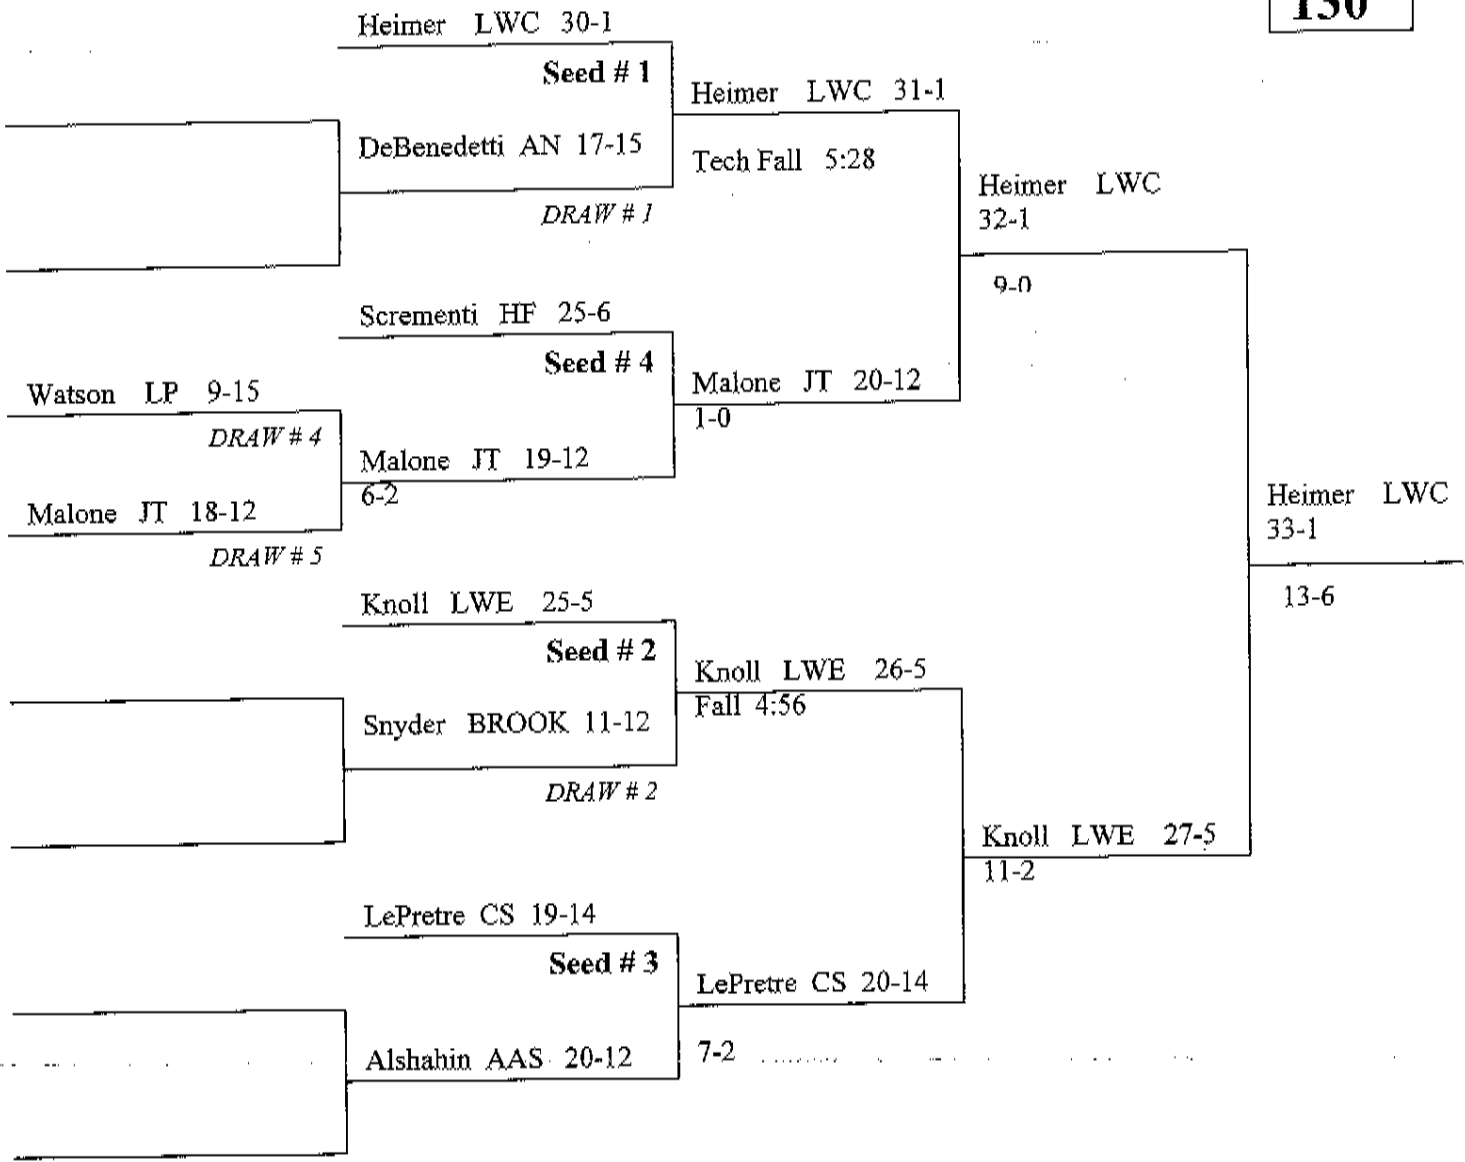

(6) FINALS

TEAM	✓ 103	✓ 112	✓ 119	✓ 125	✓ 130	✓ 135	✓ 140	✓ 145	✓ 152	✓ 160	✓ 171	✓ 189	✓ 215	✓ 275	Round Score	Total Score
Andrew			3						4						63 7	70 -
Bolingbrook	4					4.5	3			3	3	4	4		123 25.5	138.5 -
Bradley															40 -	40 -
Carl Sandburg	6				3		5	6		6	5			4	216.5 35	251.5 -
Homewood Flossmoor															37 -	37 -
Joliet Township		3	4												79 7	86 -
Lincoln-Way EAST												4			49.5 4	53.5 -
Lincoln-Way CENTRAL		4		4	4		3						3		171.5 18	189.5 -
Lockport						4			4						141 189	149 -
A.A. Stagg				5										5	52.5 10	62.5 -

Doyle CS 35-1

Mahy LWC 22-6