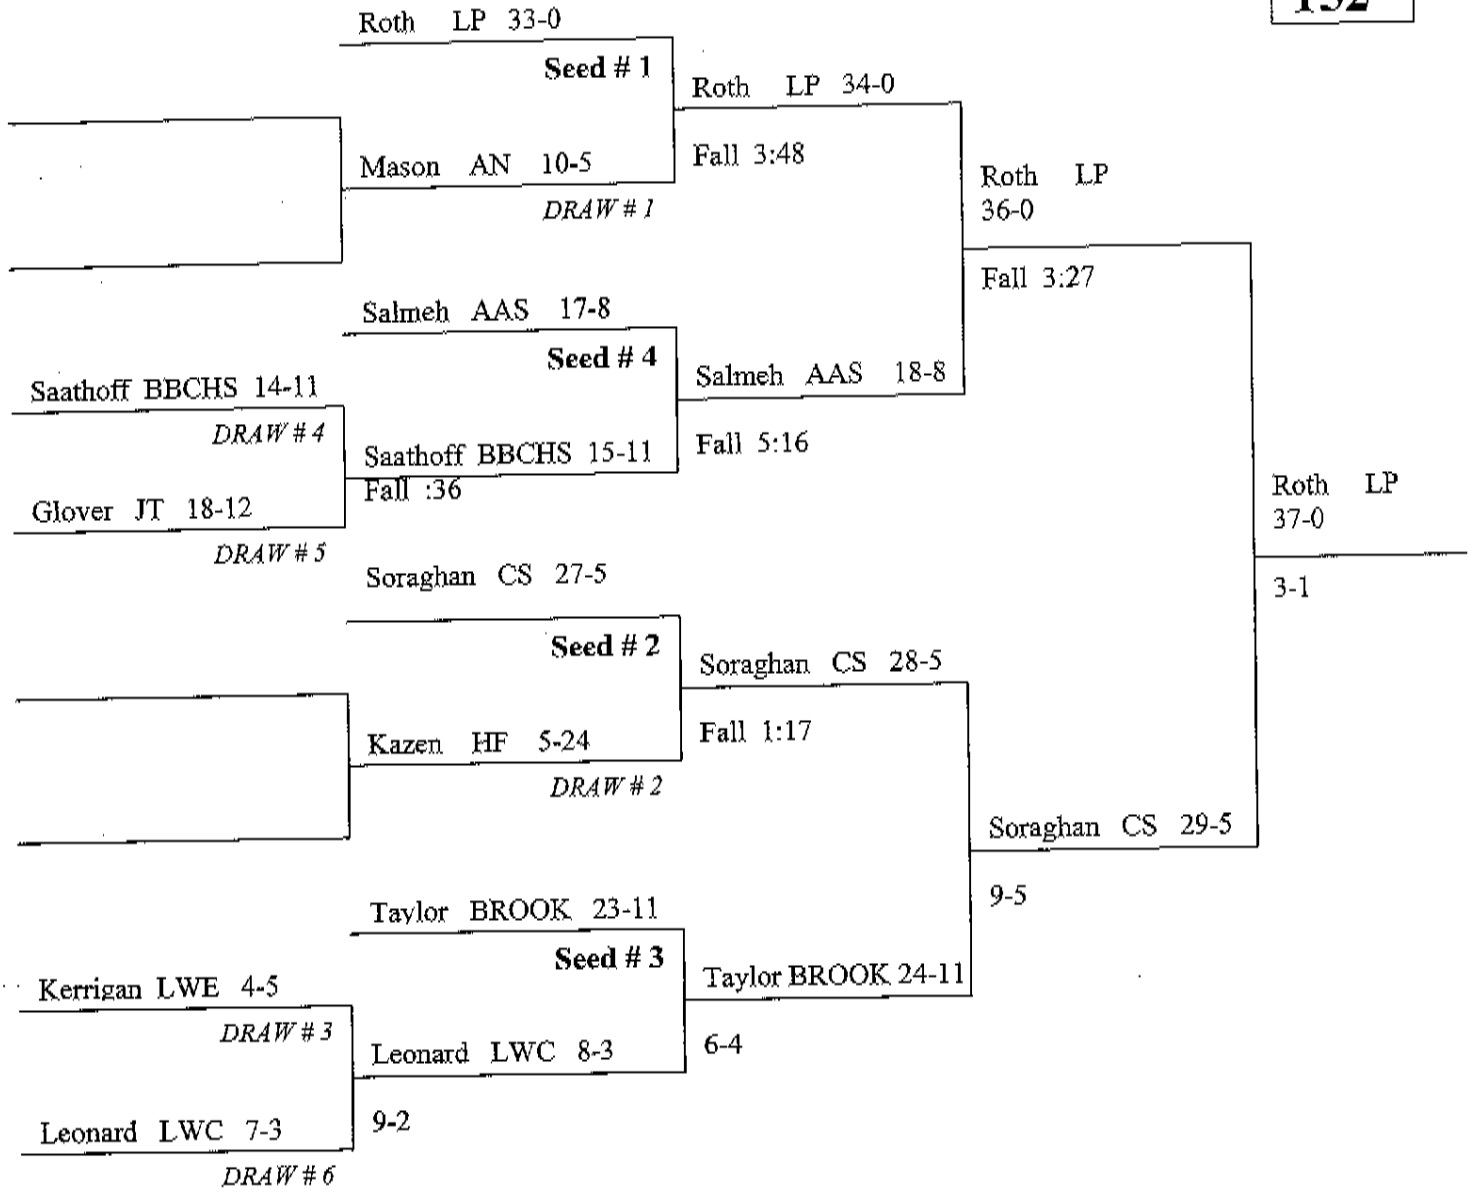

(6) FINALS

TEAM	✓ 103	✓ 112	✓ 119	✓ 125	✓ 130	✓ 135	✓ 140	✓ 145	✓ 152	✓ 160	✓ 171	✓ 189	✓ 215	✓ 275	Round Score	Total Score
Andrew			3						4						63 7	70 -
Bolingbrook	4					4.5	3			3	3	4	4		123 25.5	138.5 -
Bradley															40 -	40 -
Carl Sandburg	6				3		5	6		6	5			4	216.5 35	251.5 -
Homewood Flossmoor															37 -	37 -
Joliet Township		3	4												79 7	86 -
Lincoln-Way EAST												4			49.5 4	53.5 -
Lincoln-Way CENTRAL		4		4	4		3						3		171.5 18	189.5 -
Lockport						4			4						141 189	149 -
A.A. Stagg				5										5	52.5 10	62.5 -

Doyle CS 35-1

Mahy LWC 22-6