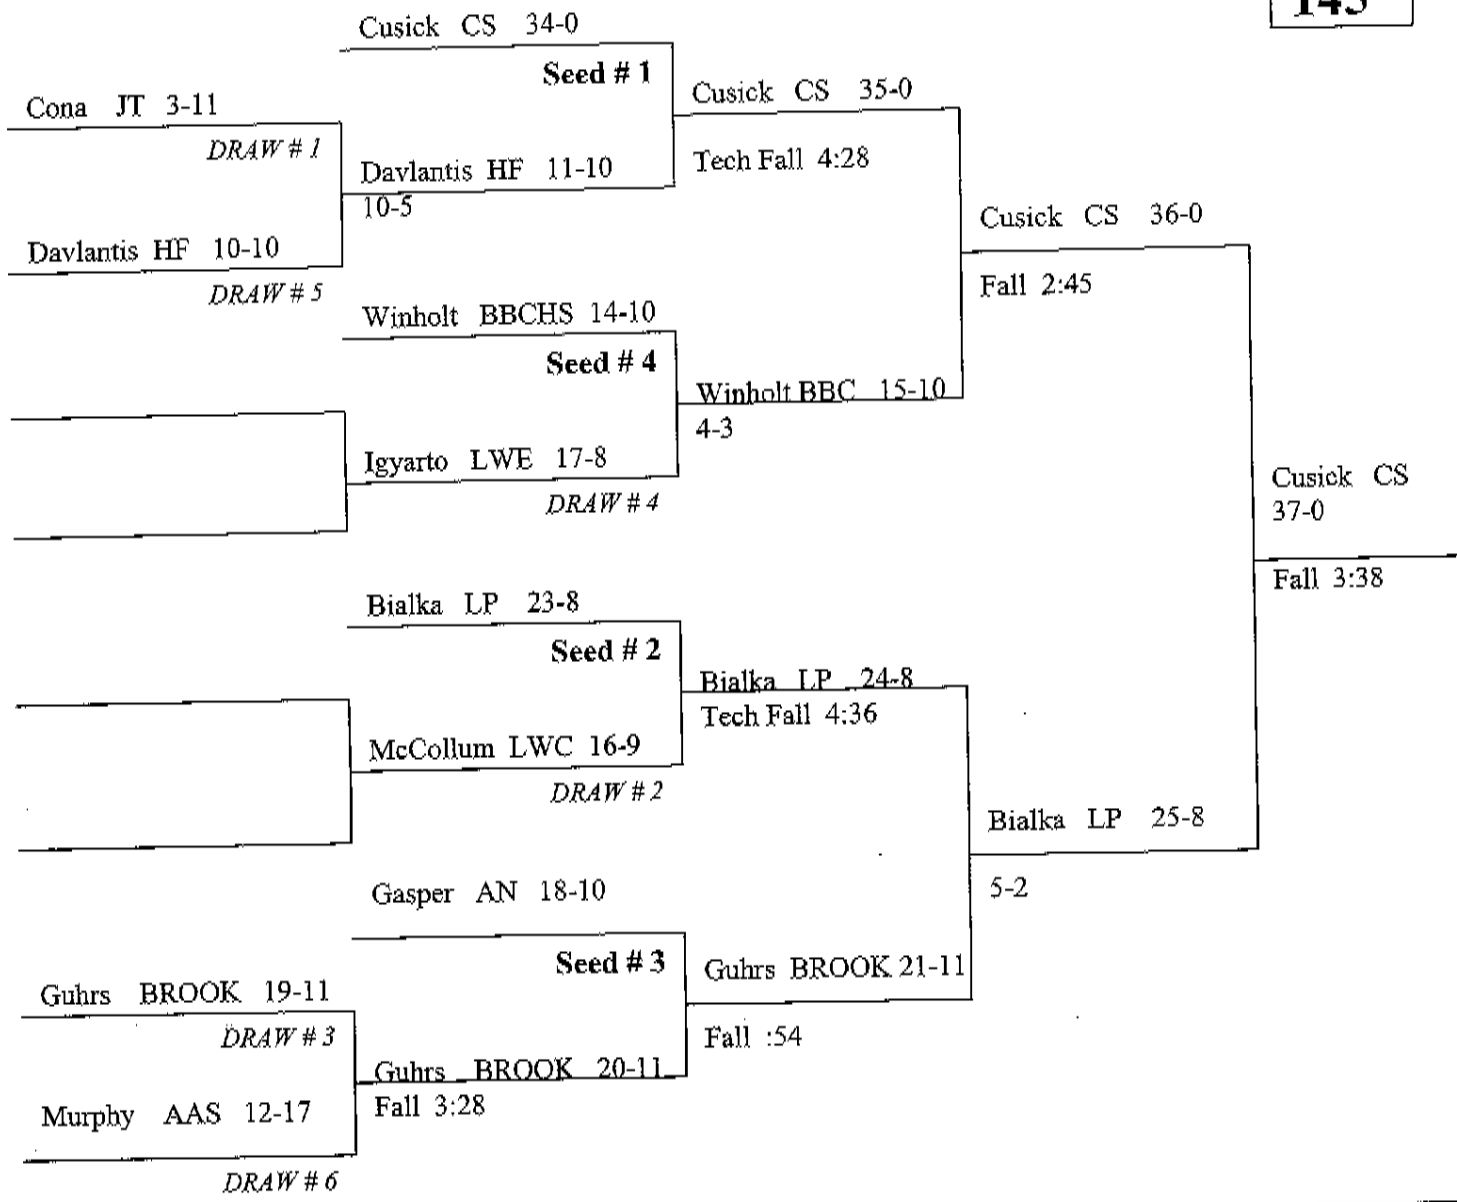

(6) FINALS

TEAM	✓ 103	✓ 112	✓ 119	✓ 125	✓ 130	✓ 135	✓ 140	✓ 145	✓ 152	✓ 160	✓ 171	✓ 189	✓ 215	✓ 275	Round Score	Total Score
Andrew			3						4						63 7	70 -
Bolingbrook	4					4.5	3			3	3	4	4		123 25.5	138.5 -
Bradley															40 -	40 -
Carl Sandburg	6				3		5	6		6	5			4	216.5 35	251.5 -
Homewood Flossmoor															37 -	37 -
Joliet Township		3	4												79 7	86 -
Lincoln-Way EAST												4			49.5 4	53.5 -
Lincoln-Way CENTRAL		4		4	4		3						3		171.5 18	189.5 -
Lockport						4			4						141 189	149 -
A.A. Stagg				5										5	52.5 10	62.5 -

Doyle CS 35-1

Mahy LWC 22-6