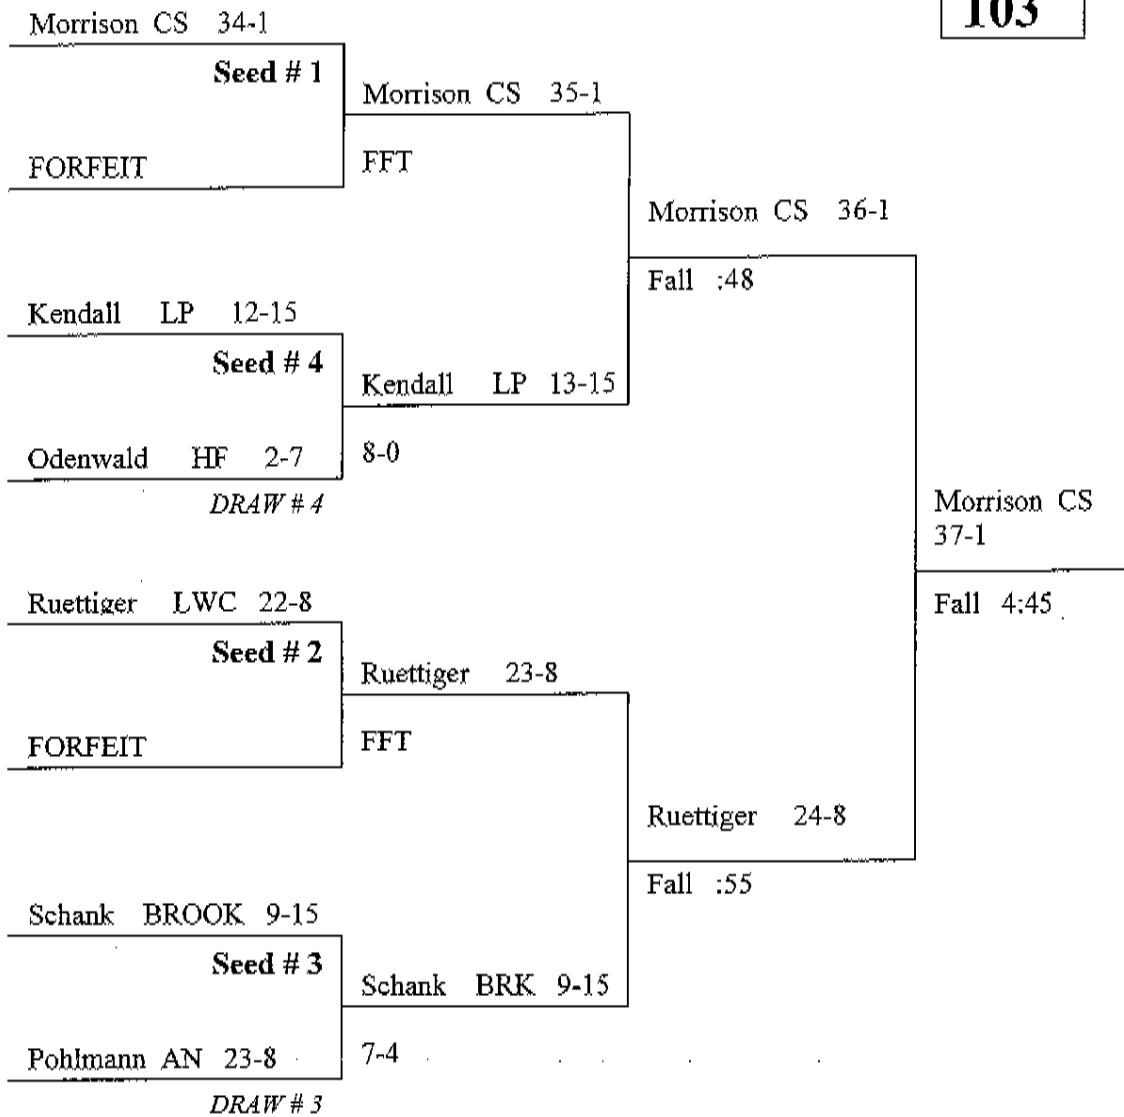

(6) FINALS

TEAM	✓ 103	✓ 112	✓ 119	✓ 125	✓ 130	✓ 135	✓ 140	✓ 145	✓ 152	✓ 160	✓ 171	✓ 189	✓ 215	✓ 275	Round Score	Total Score
Andrew			3						4						63 7	70 -
Bolingbrook	4					4.5	3			3	3	4	4		123 25.5	138.5 -
Bradley															40 -	40 -
Carl Sandburg	6				3		5	6		6	5			4	216.5 35	251.5 -
Homewood Flossmoor															37 -	37 -
Joliet Township		3	4												79 7	86 -
Lincoln-Way EAST												4			49.5 4	53.5 -
Lincoln-Way CENTRAL		4		4	4		3						3		171.5 18	189.5 -
Lockport						4			4						141 189	149 -
A.A. Stagg				5										5	52.5 10	62.5 -

Doyle CS 35-1

Mahy LWC 22-6