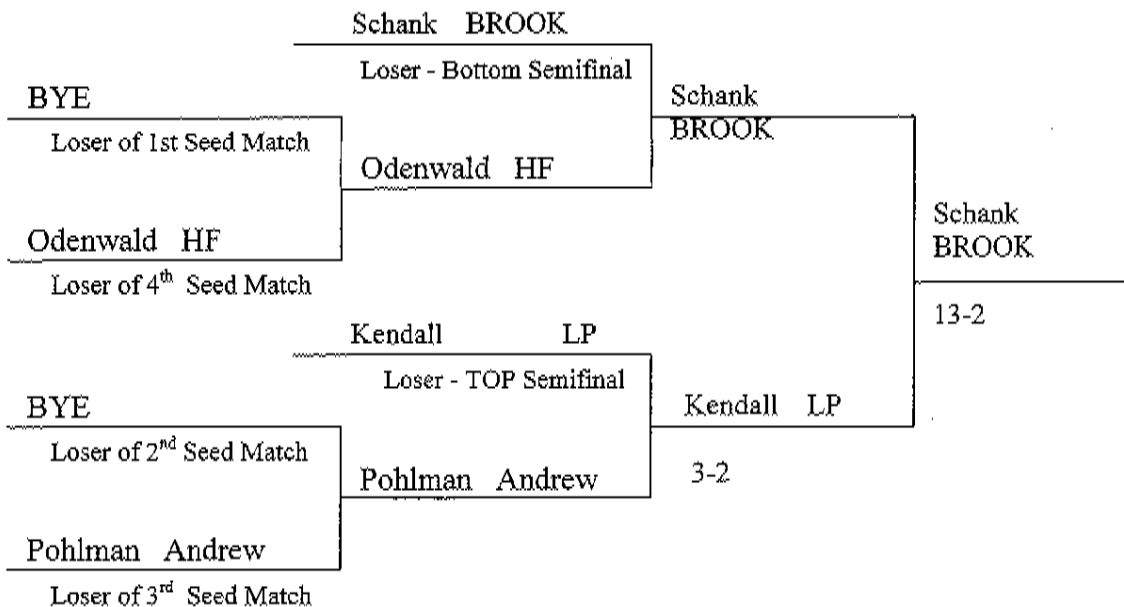

(6) FINALS

TEAM	✓ 103	✓ 112	✓ 119	✓ 125	✓ 130	✓ 135	✓ 140	✓ 145	✓ 152	✓ 160	✓ 171	✓ 189	✓ 215	✓ 275	Round Score	Total Score
Andrew			3						4						63 7	70 -
Bolingbrook	4					4.5	3			3	3	4	4		123 25.5	138.5 -
Bradley															40 -	40 -
Carl Sandburg	6				3		5	6		6	5			4	216.5 35	251.5 -
Homewood Flossmoor															37 -	37 -
Joliet Township		3	4												79 7	86 -
Lincoln-Way EAST												4			49.5 4	53.5 -
Lincoln-Way CENTRAL		4		4	4		3						3		171.5 18	189.5 -
Lockport						4			4						141 189	149 -
A.A. Stagg				5										5	52.5 10	62.5 -