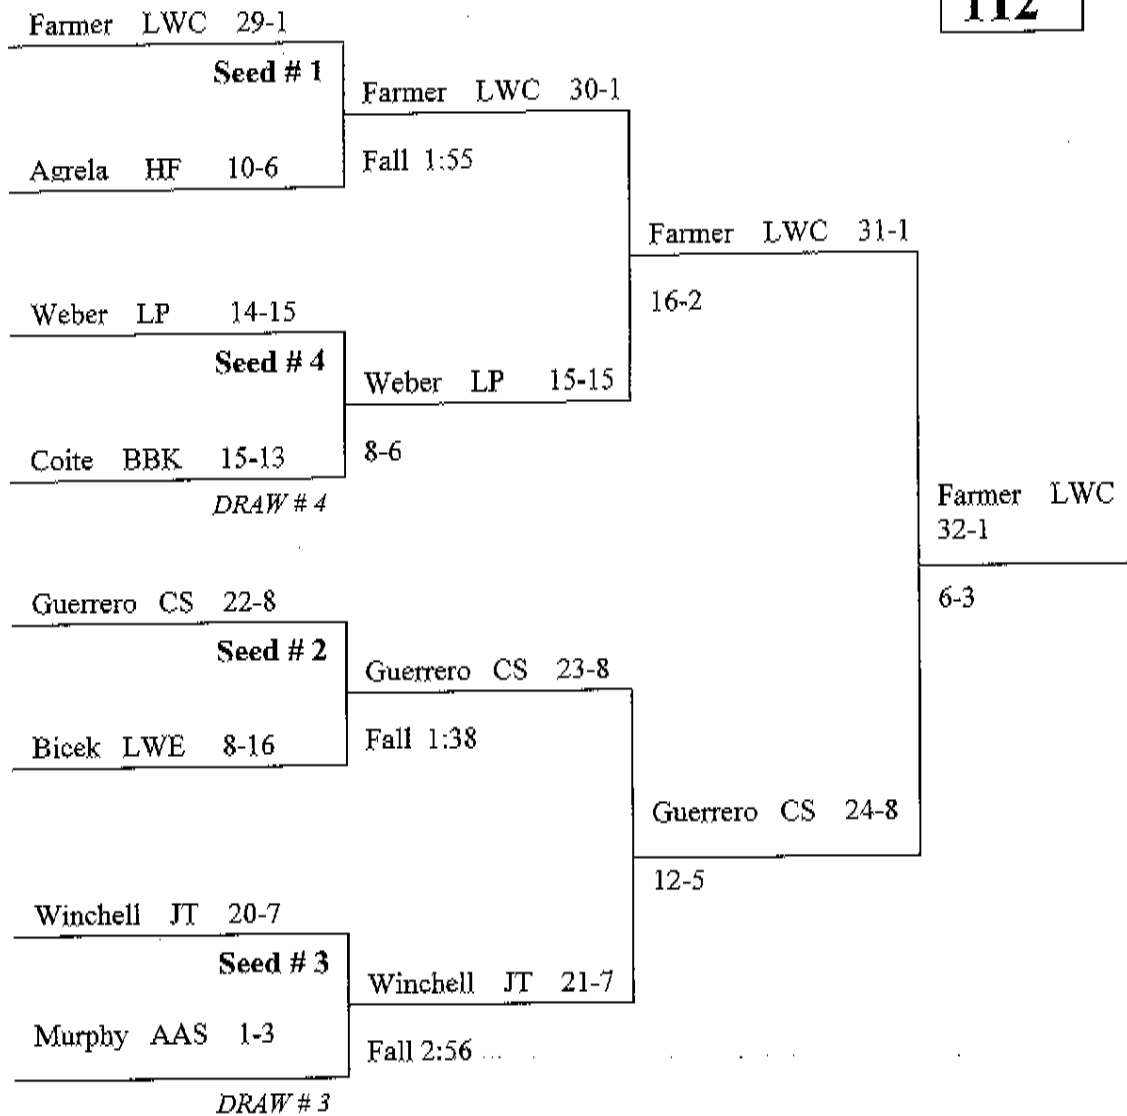

(6) FINALS

TEAM	✓ 103	✓ 112	✓ 119	✓ 125	✓ 130	✓ 135	✓ 140	✓ 145	✓ 152	✓ 160	✓ 171	✓ 189	✓ 215	✓ 275	Round Score	Total Score
Andrew			3						4						63 7	70 -
Bolingbrook	4					4.5	3			3	3	4	4		123 25.5	138.5 -
Bradley															40 -	40 -
Carl Sandburg	6				3		5	6		6	5			4	216.5 35	251.5 -
Homewood Flossmoor															37 -	37 -
Joliet Township		3	4												79 7	86 -
Lincoln-Way EAST												4			49.5 4	53.5 -
Lincoln-Way CENTRAL		4		4	4		3						3		171.5 18	189.5 -
Lockport						4			4						141 189	149 -
A.A. Stagg				5										5	52.5 10	62.5 -

Doyle CS 35-1

Mahy LWC 22-6