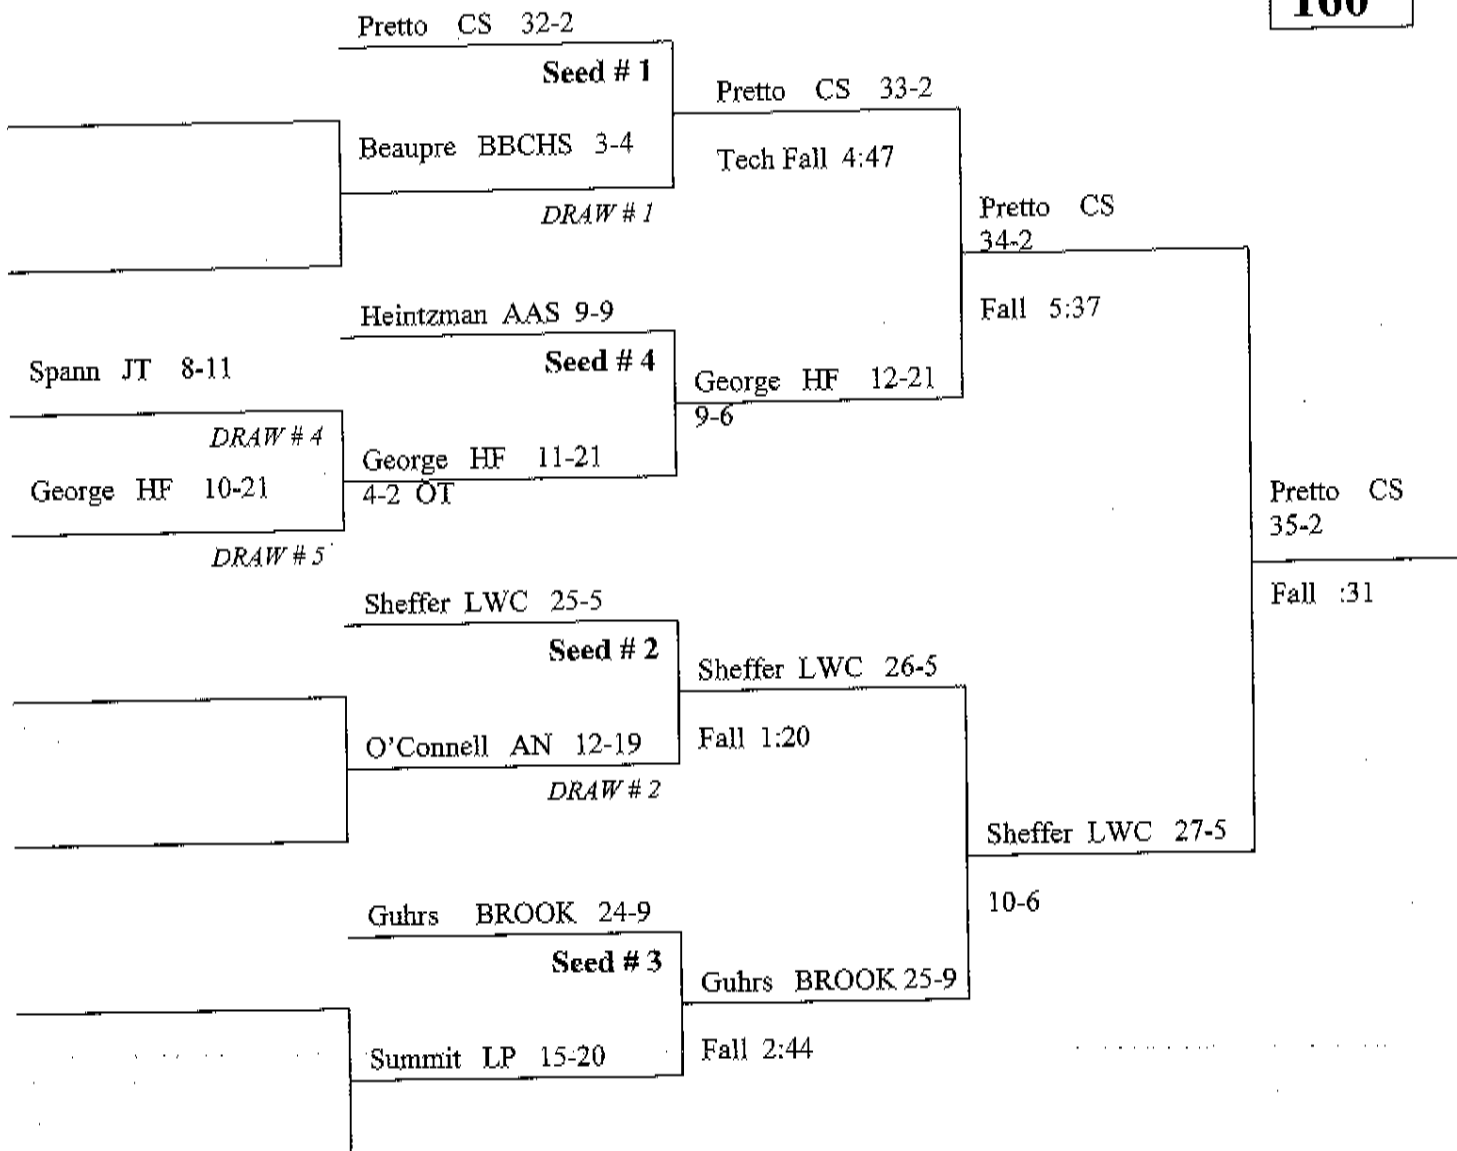

(6) FINALS

TEAM	✓ 103	✓ 112	✓ 119	✓ 125	✓ 130	✓ 135	✓ 140	✓ 145	✓ 152	✓ 160	✓ 171	✓ 189	✓ 215	✓ 275	Round Score	Total Score
Andrew			3						4						63 7	70 -
Bolingbrook	4					4.5	3			3	3	4	4		123 25.5	138.5 -
Bradley															40 -	40 -
Carl Sandburg	6				3		5	6		6	5			4	216.5 35	251.5 -
Homewood Flossmoor															37 -	37 -
Joliet Township		3	4												79 7	86 -
Lincoln-Way EAST												4			49.5 4	53.5 -
Lincoln-Way CENTRAL		4		4	4		3						3		171.5 18	189.5 -
Lockport						4			4						141 189	149 -
A.A. Stagg				5										5	52.5 10	62.5 -

Doyle CS 35-1

Mahy LWC 22-6