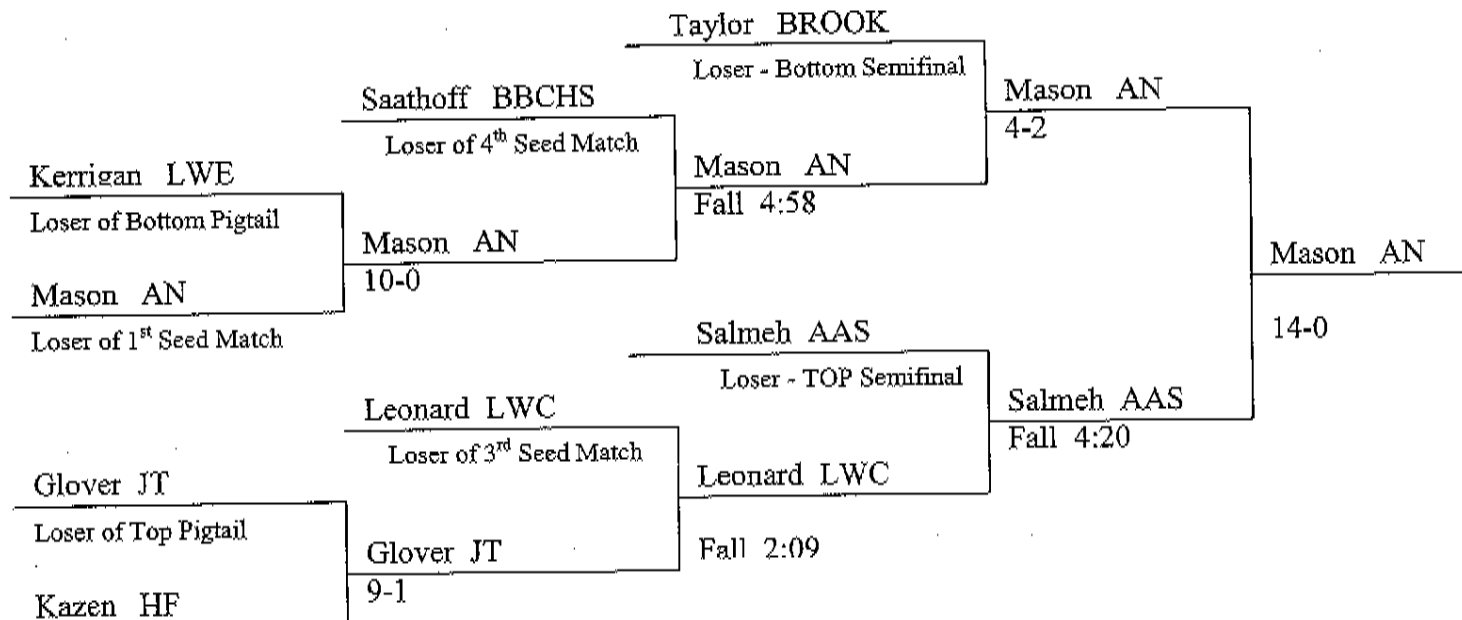

(6) FINALS

TEAM	✓ 103	✓ 112	✓ 119	✓ 125	✓ 130	✓ 135	✓ 140	✓ 145	✓ 152	✓ 160	✓ 171	✓ 189	✓ 215	✓ 275	Round Score	Total Score
Andrew			3						4						63 7	70 -
Bolingbrook	4					4.5	3			3	3	4	4		123 25.5	138.5 -
Bradley															40 -	40 -
Carl Sandburg	6				3		5	6		6	5			4	216.5 35	251.5 -
Homewood Flossmoor															37 -	37 -
Joliet Township		3	4												79 7	86 -
Lincoln-Way EAST												4			49.5 4	53.5 -
Lincoln-Way CENTRAL		4		4	4		3						3		171.5 18	189.5 -
Lockport						4			4						141 189	149 -
A.A. Stagg				5										5	52.5 10	62.5 -

Doyle CS 35-1

Mahy LWC 22-6