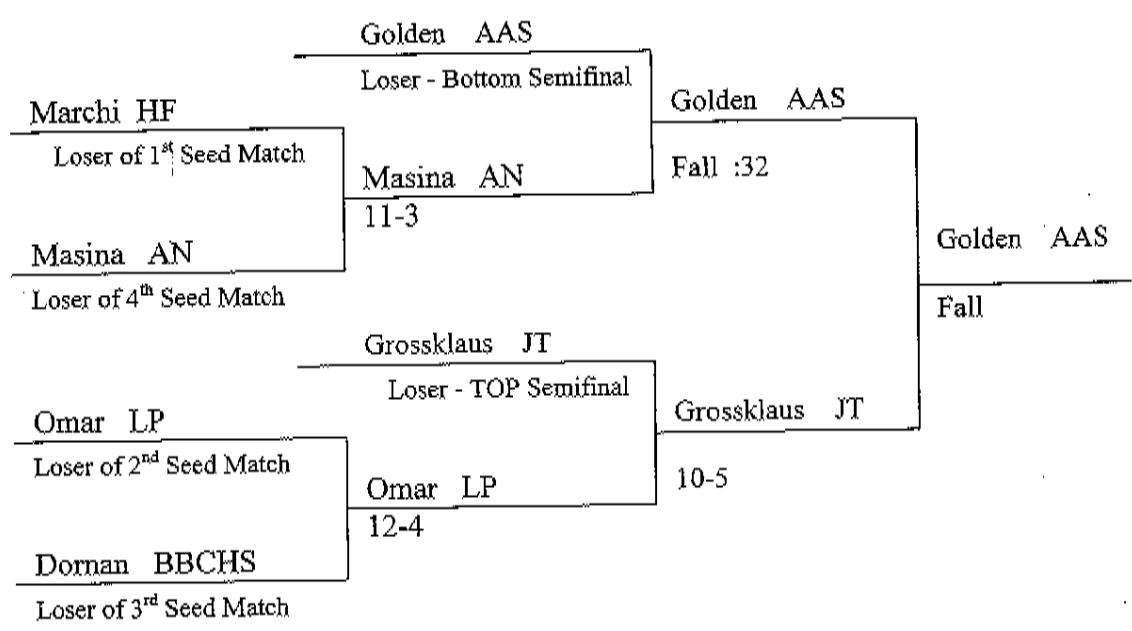

(6) FINALS

TEAM	✓ 103	✓ 112	✓ 119	✓ 125	✓ 130	✓ 135	✓ 140	✓ 145	✓ 152	✓ 160	✓ 171	✓ 189	✓ 215	✓ 275	Round Score	Total Score
Andrew			3						4						63 7	70 -
Bolingbrook	4					4.5	3			3	3	4	4		123 25.5	138.5 -
Bradley															40 -	40 -
Carl Sandburg	6				3		5	6		6	5			4	216.5 35	251.5 -
Homewood Flossmoor															37 -	37 -
Joliet Township		3	4												79 7	86 -
Lincoln-Way EAST												4			49.5 4	53.5 -
Lincoln-Way CENTRAL		4		4	4		3						3		171.5 18	189.5 -
Lockport						4			4						141 189	149 -
A.A. Stagg				5										5	52.5 10	62.5 -

Doyle CS 35-1

Mahy LWC 22-6