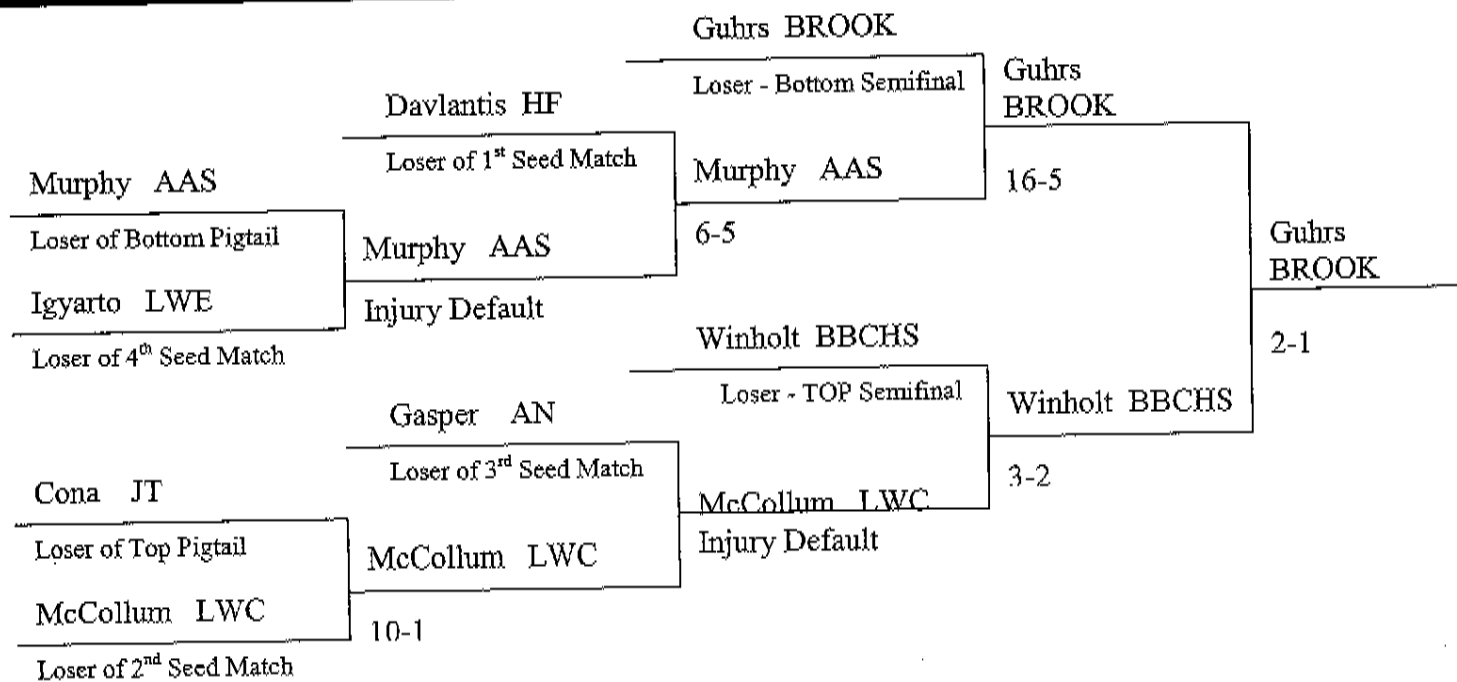

(6) FINALS

TEAM	✓ 103	✓ 112	✓ 119	✓ 125	✓ 130	✓ 135	✓ 140	✓ 145	✓ 152	✓ 160	✓ 171	✓ 189	✓ 215	✓ 275	Round Score	Total Score
Andrew			3						4						63 7	70 -
Bolingbrook	4					4.5	3			3	3	4	4		123 25.5	138.5 -
Bradley															40 -	40 -
Carl Sandburg	6				3		5	6		6	5			4	216.5 35	251.5 -
Homewood Flossmoor															37 -	37 -
Joliet Township		3	4												79 7	86 -
Lincoln-Way EAST												4			49.5 4	53.5 -
Lincoln-Way CENTRAL		4		4	4		3						3		171.5 18	189.5 -
Lockport						4			4						141 189	149 -
A.A. Stagg				5										5	52.5 10	62.5 -