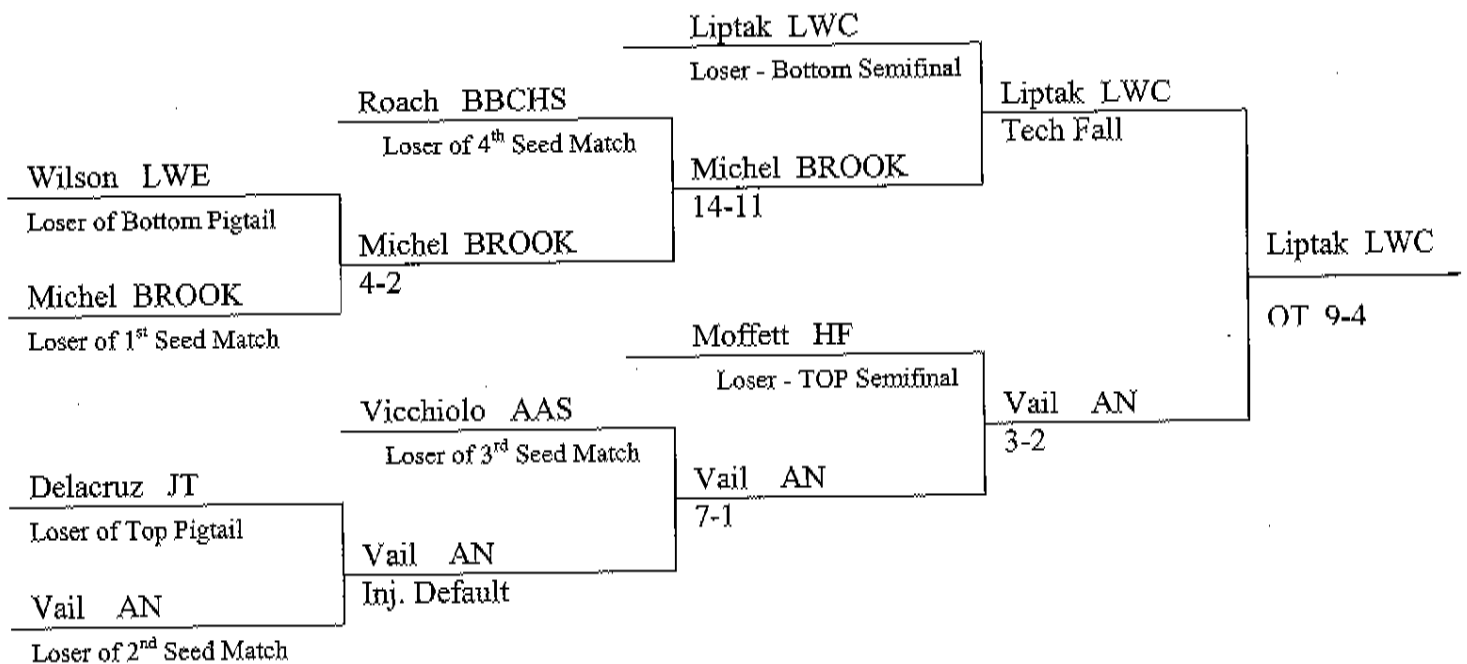

(6) FINALS

TEAM	✓ 103	✓ 112	✓ 119	✓ 125	✓ 130	✓ 135	✓ 140	✓ 145	✓ 152	✓ 160	✓ 171	✓ 189	✓ 215	✓ 275	Round Score	Total Score
Andrew			3						4						63 7	70 -
Bolingbrook	4					4.5	3			3	3	4	4		123 25.5	138.5 -
Bradley															40 -	40 -
Carl Sandburg	6				3		5	6		6	5			4	216.5 35	251.5 -
Homewood Flossmoor															37 -	37 -
Joliet Township		3	4												79 7	86 -
Lincoln-Way EAST												4			49.5 4	53.5 -
Lincoln-Way CENTRAL		4		4	4		3						3		171.5 18	189.5 -
Lockport						4			4						141 189	149 -
A.A. Stagg				5										5	52.5 10	62.5 -