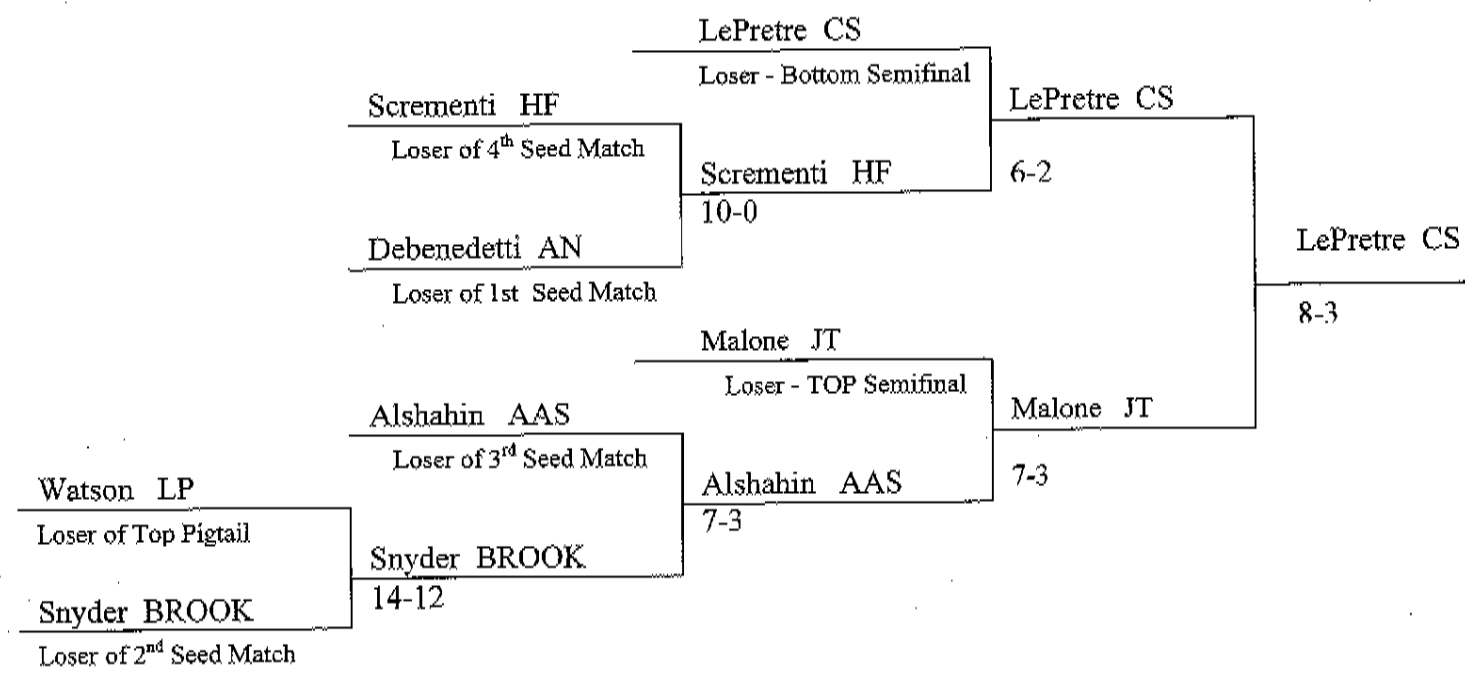

(6) FINALS

TEAM	✓ 103	✓ 112	✓ 119	✓ 125	✓ 130	✓ 135	✓ 140	✓ 145	✓ 152	✓ 160	✓ 171	✓ 189	✓ 215	✓ 275	Round Score	Total Score
Andrew			3						4						63 7	70 -
Bolingbrook	4					4.5	3			3	3	4	4		123 25.5	138.5 -
Bradley															40 -	40 -
Carl Sandburg	6				3		5	6		6	5			4	216.5 35	251.5 -
Homewood Flossmoor															37 -	37 -
Joliet Township		3	4												79 7	86 -
Lincoln-Way EAST												4			49.5 4	53.5 -
Lincoln-Way CENTRAL		4		4	4		3						3		171.5 18	189.5 -
Lockport						4			4						141 189	149 -
A.A. Stagg				5										5	52.5 10	62.5 -

Doyle CS 35-1

Mahy LWC 22-6