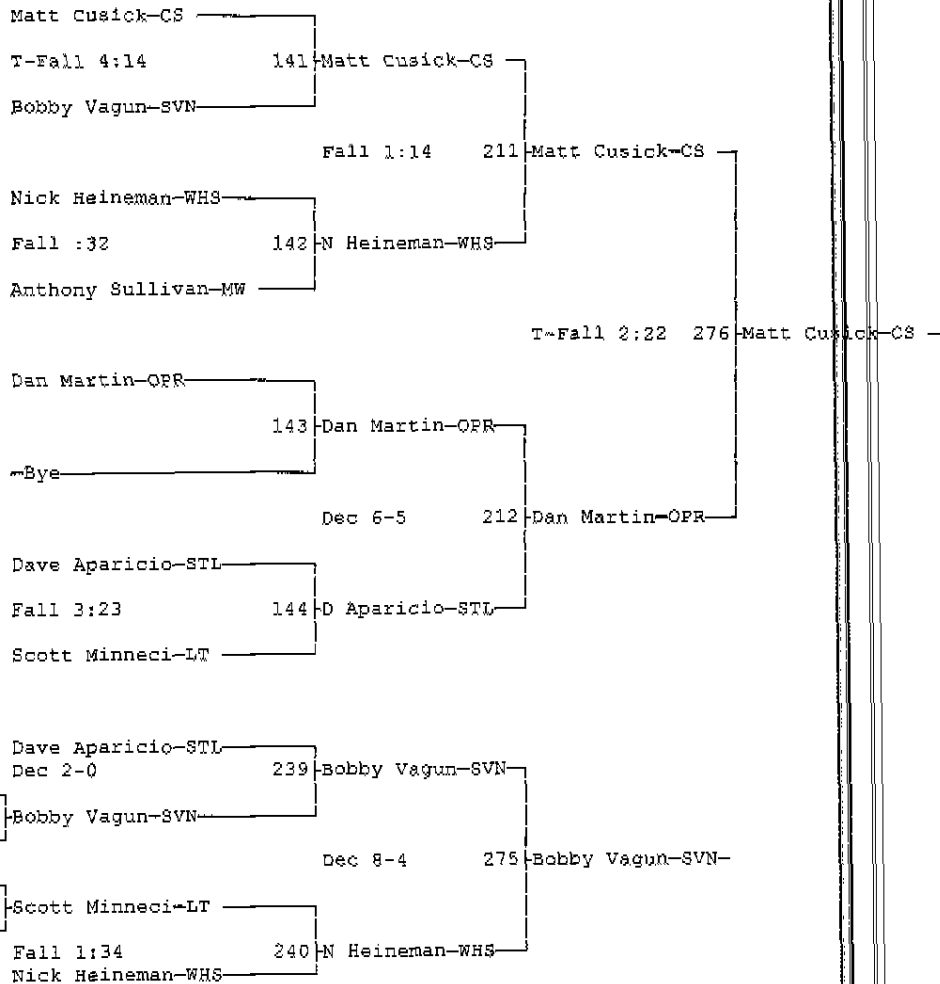

2006 Wheeling Memorial Wrestling Tournament
12-9-06
Wt Class: 145