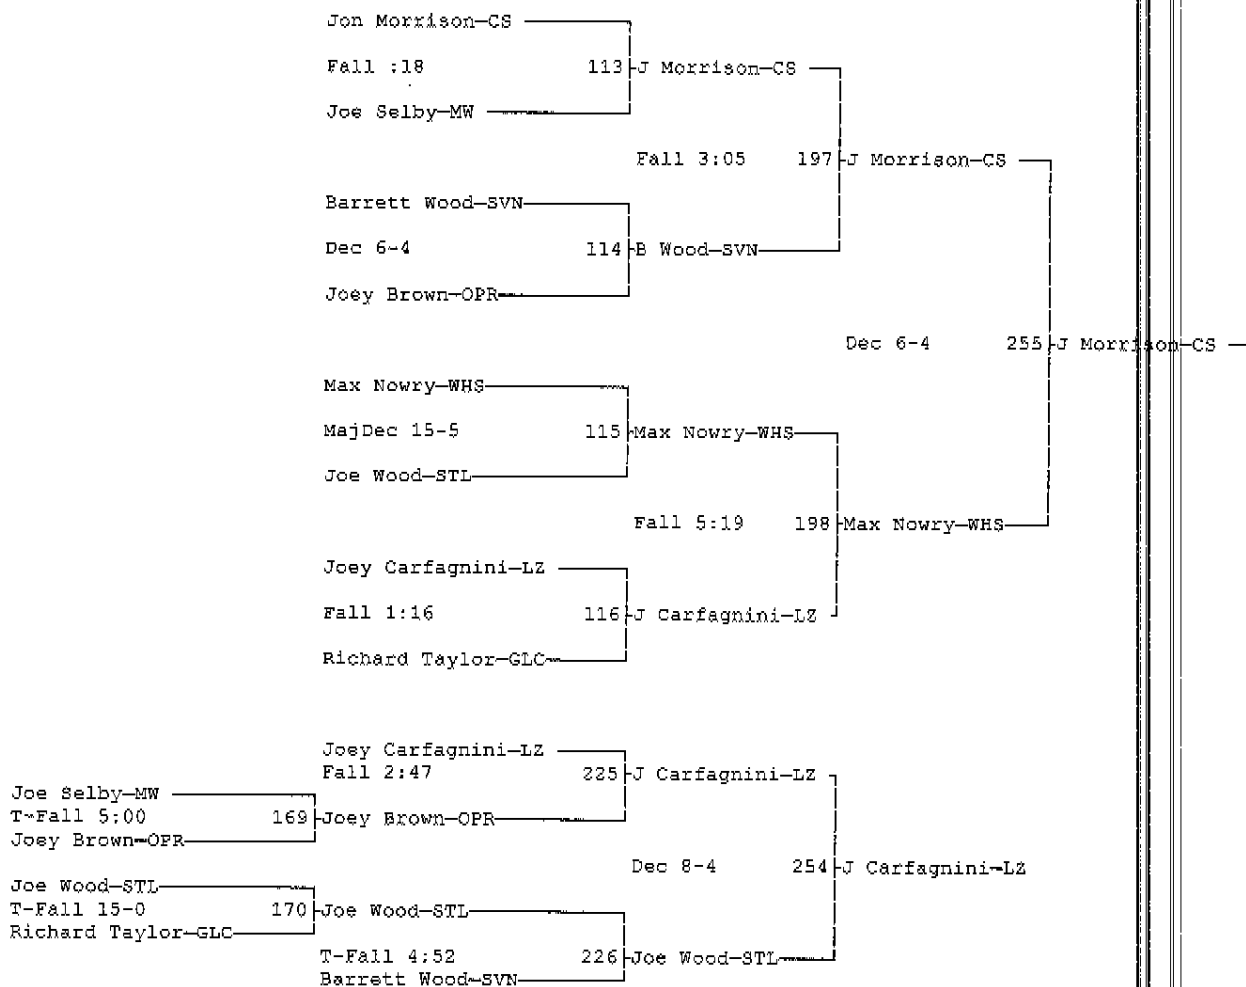

2006 Wheeling Memorial Wrestling Tournament

12-9-06

Place	Score	Name
1	280.0	Carl Sandburg
2	192.0	Oak Park-RiverForest
3	148.5	Wheeling
4	138.5	Lake Zurich
5	73.0	Maine West
6	34.0	Lane Tech
	34.0	Grayslake Central
8	30.5	Stevenson
9	27.5	St. Lawrence
10	13.0	Wheeling-2
11	0.0	Team 11
	0.0	Team 12

2006 Wheeling Memorial Wrestling Tournament

12-9-06

Wt Class: 103

2006 Wheeling Memorial Wrestling Tournament

12-9-06

Wt Class: 112

2006 Wheeling Memorial Wrestling Tournament

12-9-06