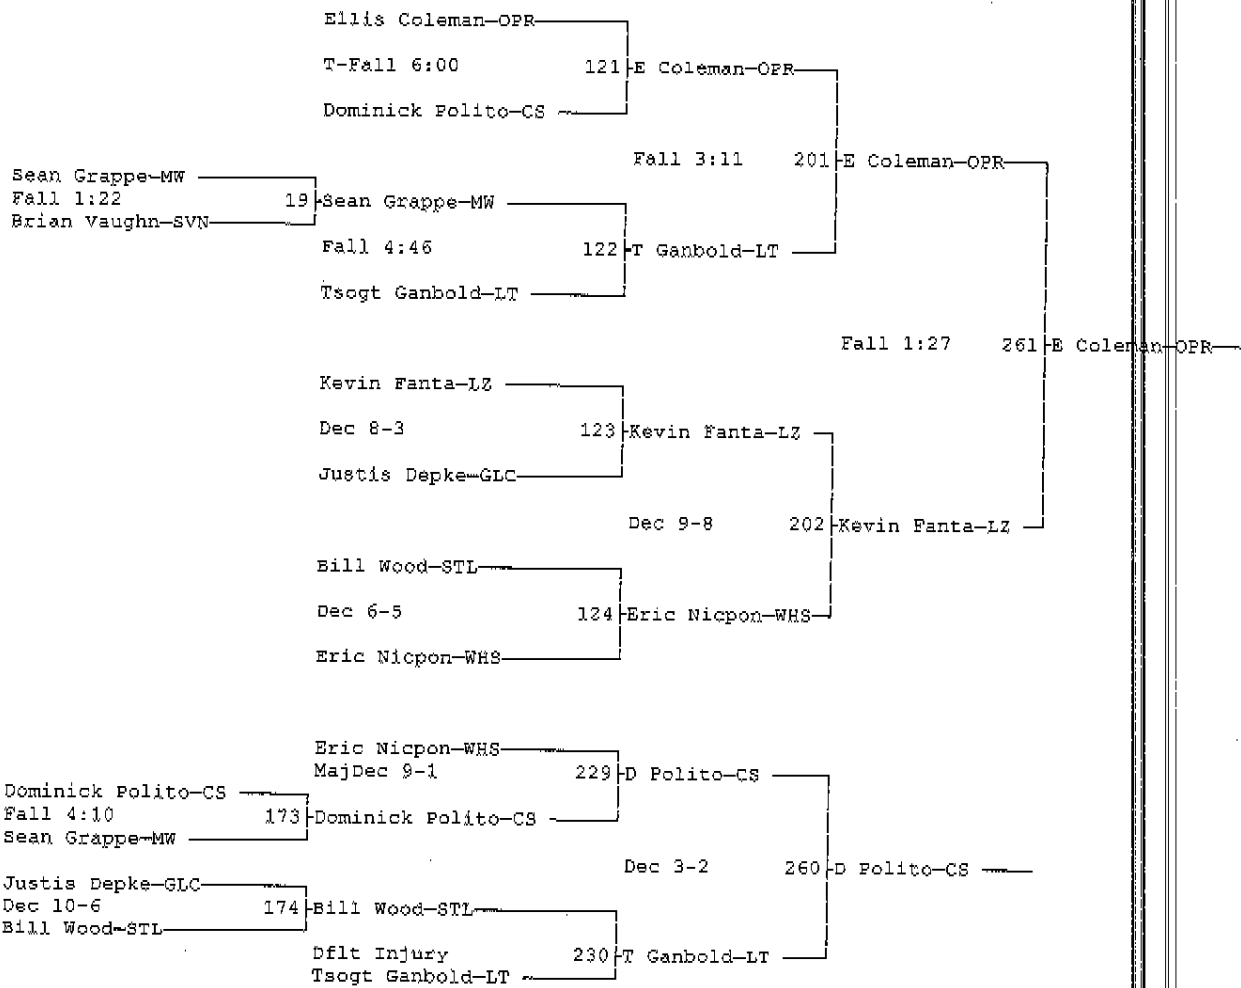

2006 Wheeling Memorial Wrestling Tournament

12-9-06

Place	Score	Name
1	280.0	Carl Sandburg
2	192.0	Oak Park-RiverForest
3	148.5	Wheeling
4	138.5	Lake Zurich
5	73.0	Maine West
6	34.0	Lane Tech
	34.0	Grayslake Central
8	30.5	Stevenson
9	27.5	St. Lawrence
10	13.0	Wheeling-2
11	0.0	Team 11
	0.0	Team 12

2006 Wheeling Memorial Wrestling Tournament

12-9-06

Wt Class: 103

2006 Wheeling Memorial Wrestling Tournament

12-9-06

Wt Class: 112

2006 Wheeling Memorial Wrestling Tournament

12-9-06

Wt Class: 119

2006 Wheeling Memorial Wrestling Tournament

12-9-06

Wt Class: 125

2006 Wheeling Memorial Wrestling Tournament 12-9-06 Wt Class: 130

2006 Wheeling Memorial Wrestling Tournament
12-9-06
Wt Class: 140