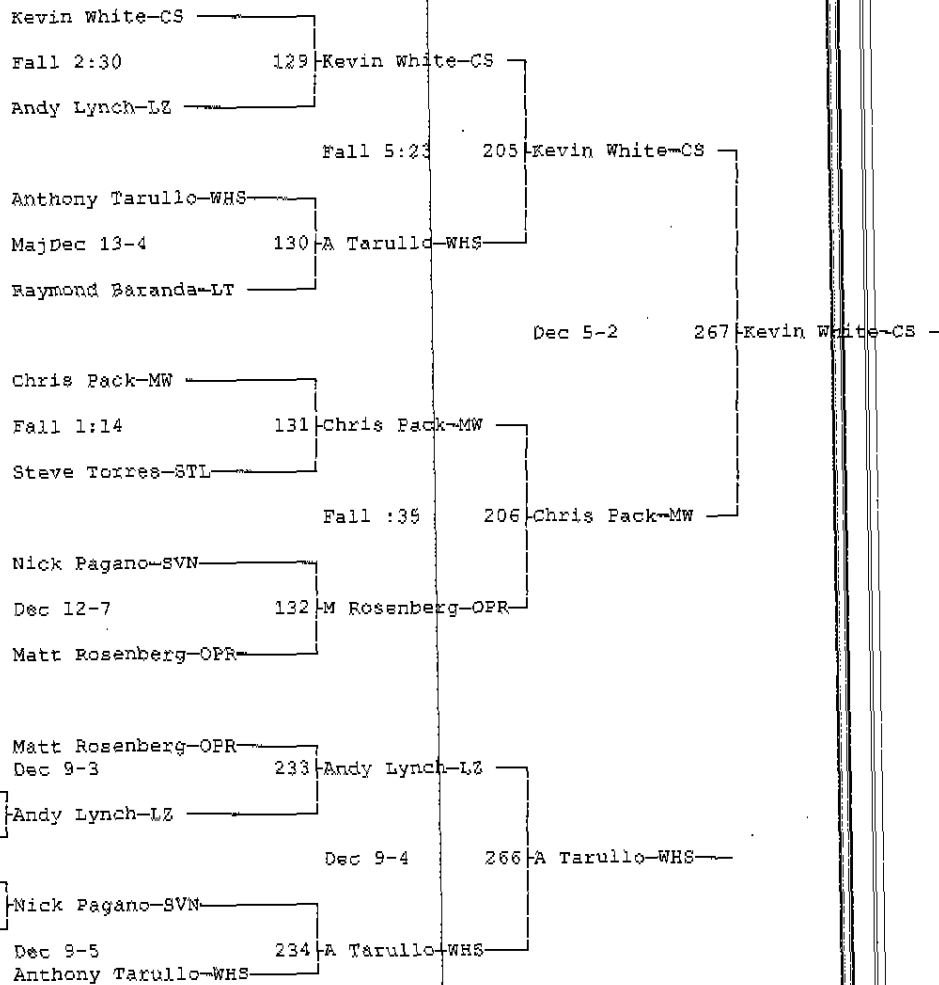

Wt Class: 119

2006 Wheeling Memorial Wrestling Tournament

12-9-06

Wt Class: 125

2006 Wheeling Memorial Wrestling Tournament
12-9-06
Wt Class: 130

2006 Wheeling Memorial Wrestling Tournament

12-9-06

Wt Class: 135