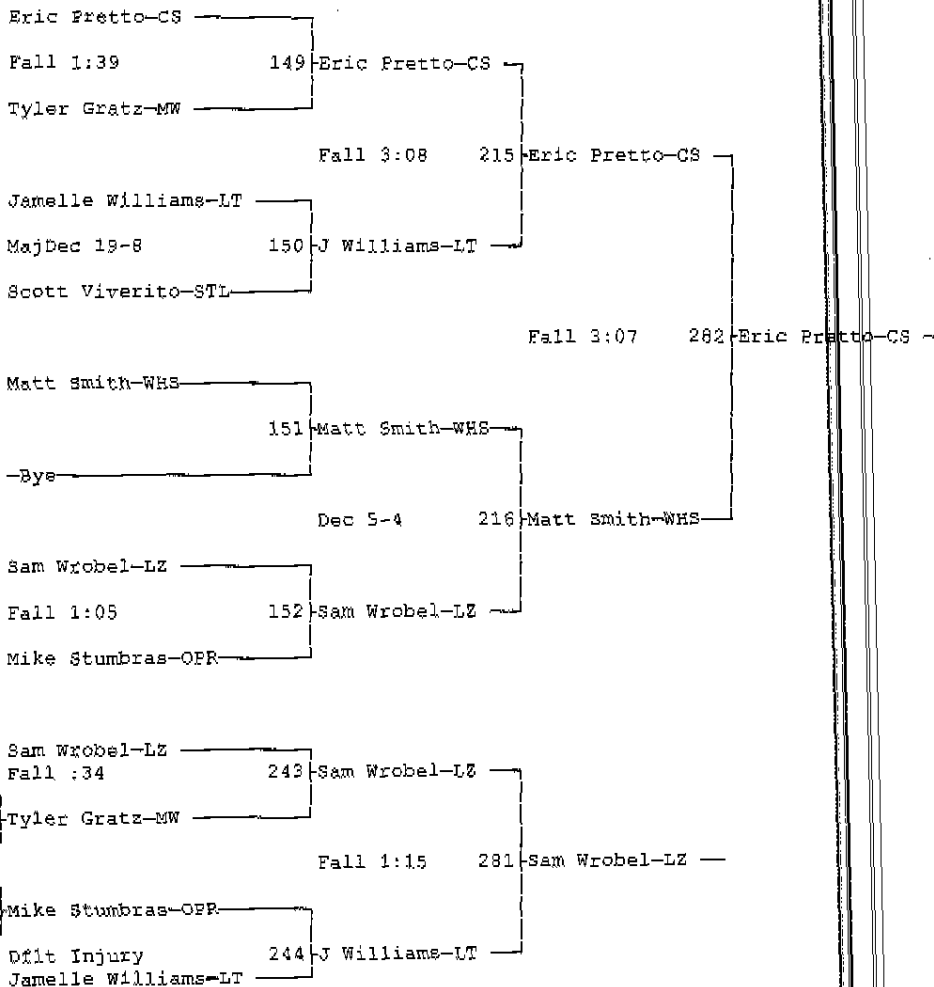

2006 Wheeling Memorial Wrestling Tournament

12-9-06

Place	Score	Name
1	280.0	Carl Sandburg
2	192.0	Oak Park-RiverForest
3	148.5	Wheeling
4	138.5	Lake Zurich
5	73.0	Maine West
6	34.0	Lane Tech
	34.0	Grayslake Central
8	30.5	Stevenson
9	27.5	St. Lawrence
10	13.0	Wheeling-2
11	0.0	Team 11
	0.0	Team 12

2006 Wheeling Memorial Wrestling Tournament
12-9-06
Wt Class: 140

2006 Wheeling Memorial Wrestling Tournament
12-9-06
Wt Class: 145

2006 Wheeling Memorial Wrestling Tournament

12-9-06

Wt Class: 152

2006 Wheeling Memorial Wrestling Tournament 12-9-06 Wt Class: 160