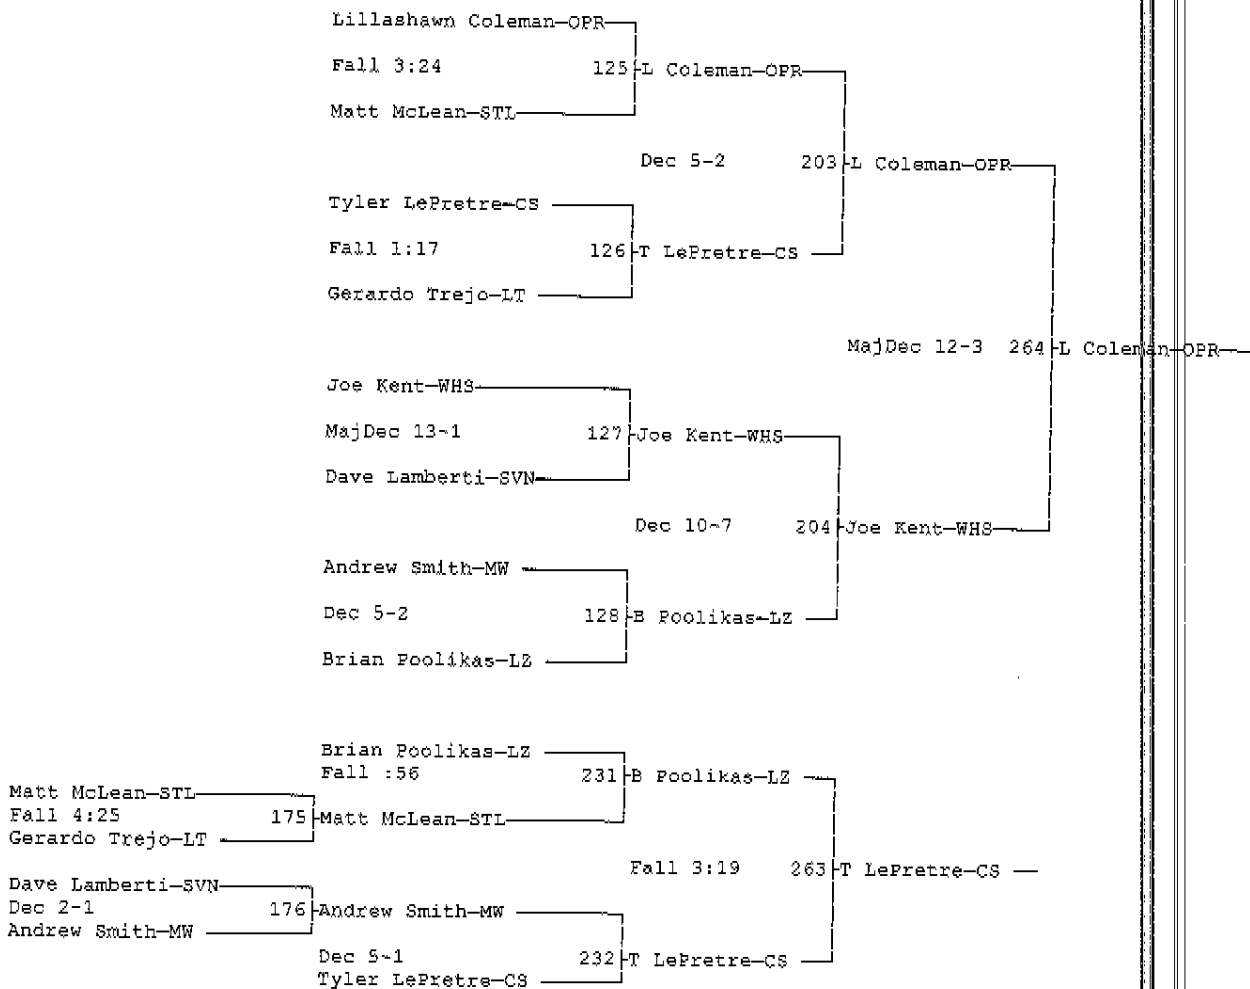

2006 Wheeling Memorial Wrestling Tournament

12-9-06

Wt Class: 125