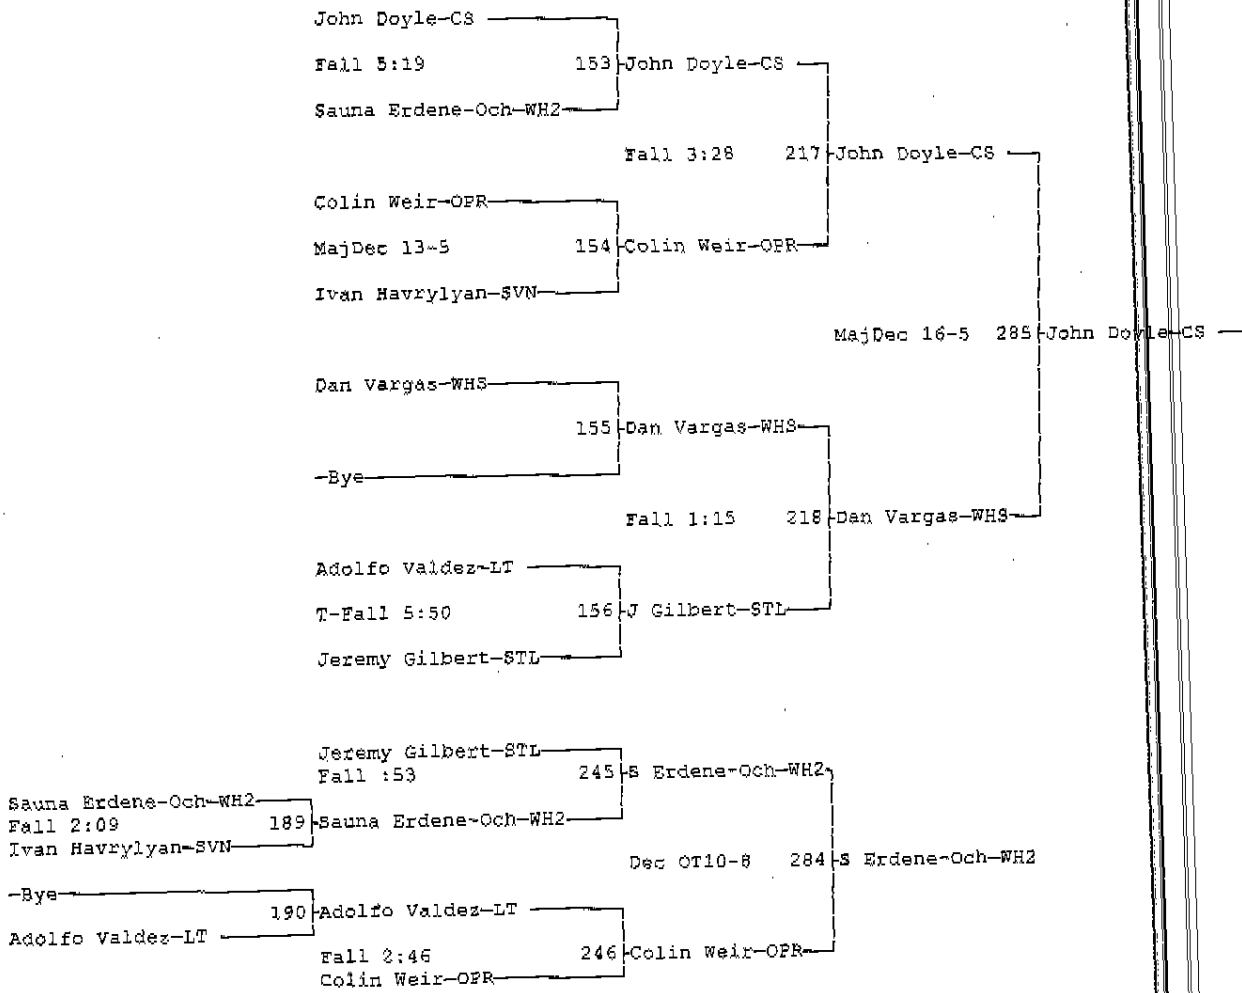

2006 Wheeling Memorial Wrestling Tournament

12-9-06
Wt Class: 171