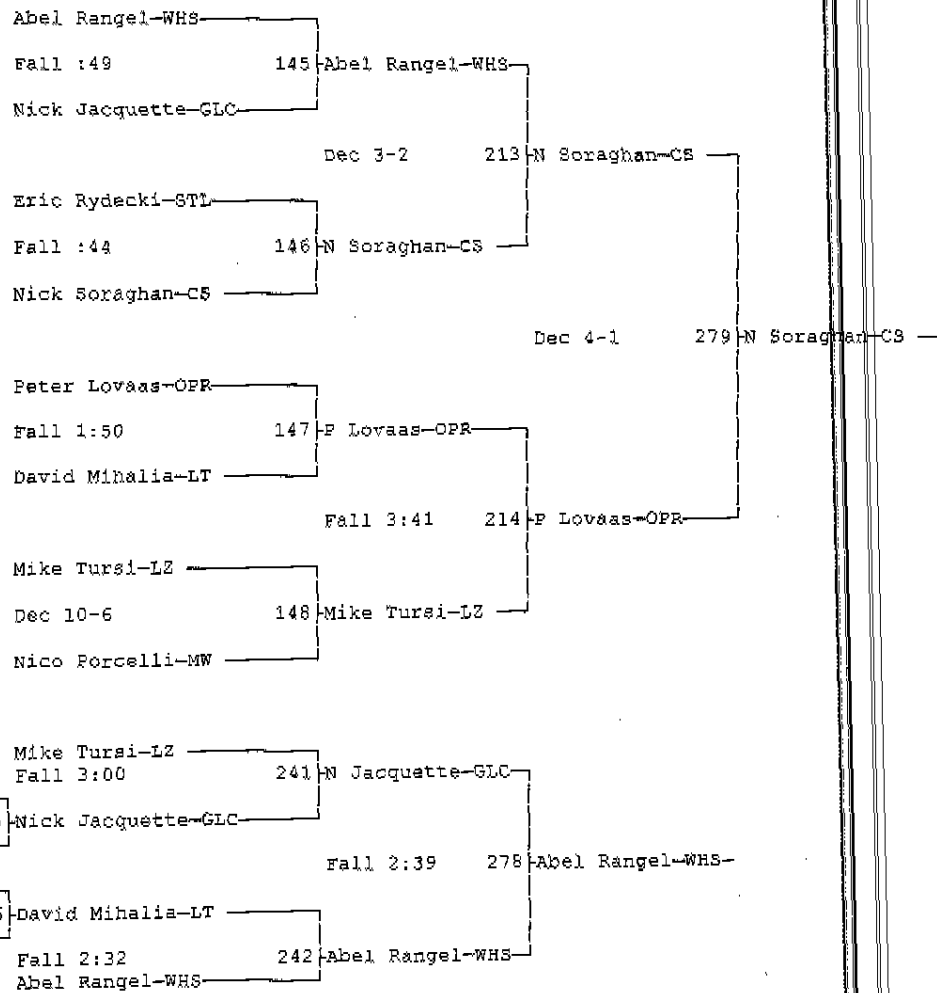

2006 Wheeling Memorial Wrestling Tournament
12-9-06
Wt Class: 140

2006 Wheeling Memorial Wrestling Tournament
12-9-06
Wt Class: 145

2006 Wheeling Memorial Wrestling Tournament

12-9-06

Wt Class: 152

2006 Wheeling Memorial Wrestling Tournament 12-9-06 Wt Class: 160