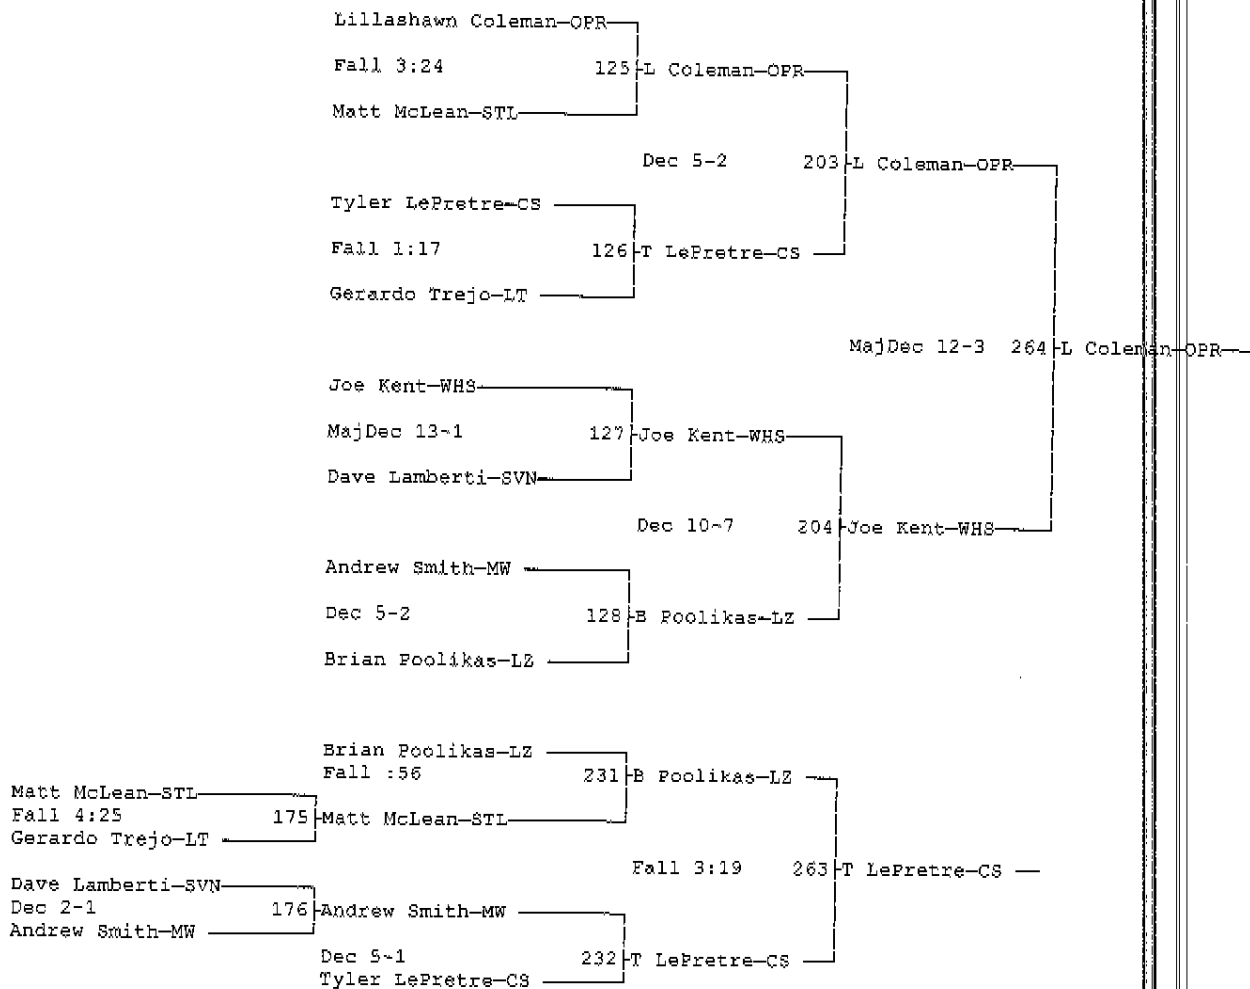

2006 Wheeling Memorial Wrestling Tournament

12-9-06

Wt Class: 125