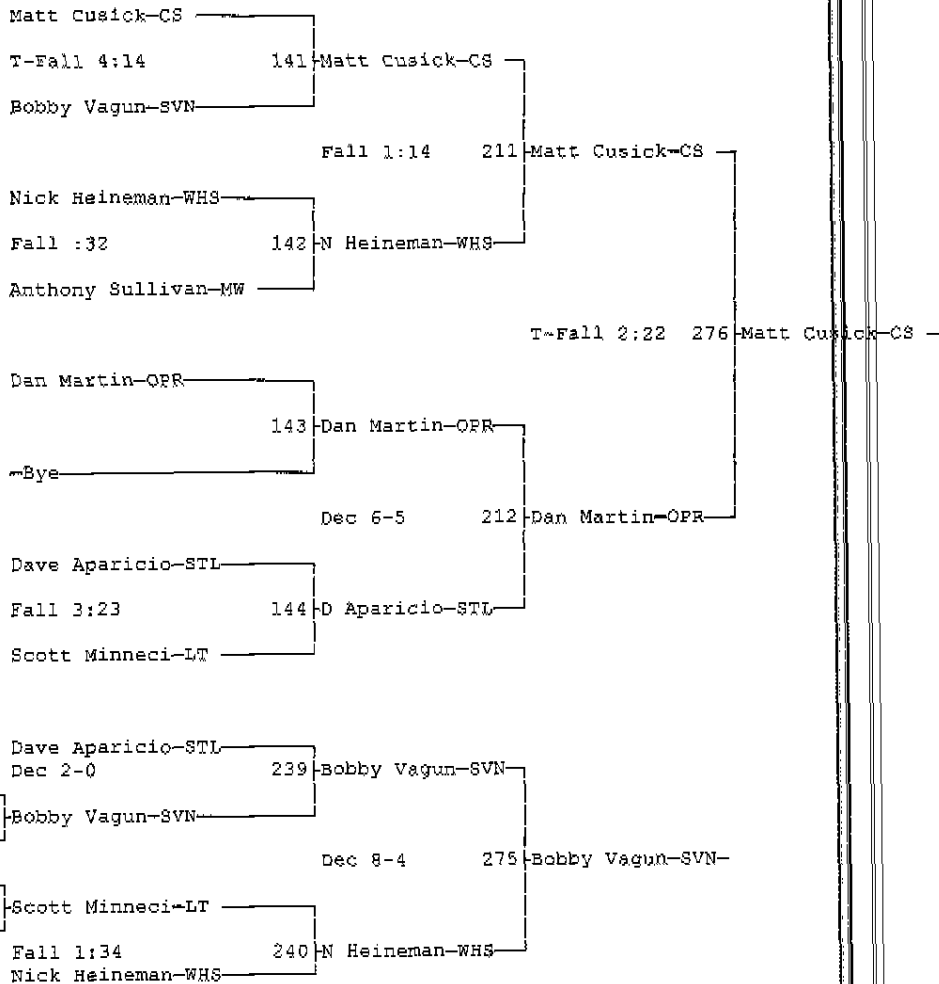

2006 Wheeling Memorial Wrestling Tournament
12-9-06
Wt Class: 145