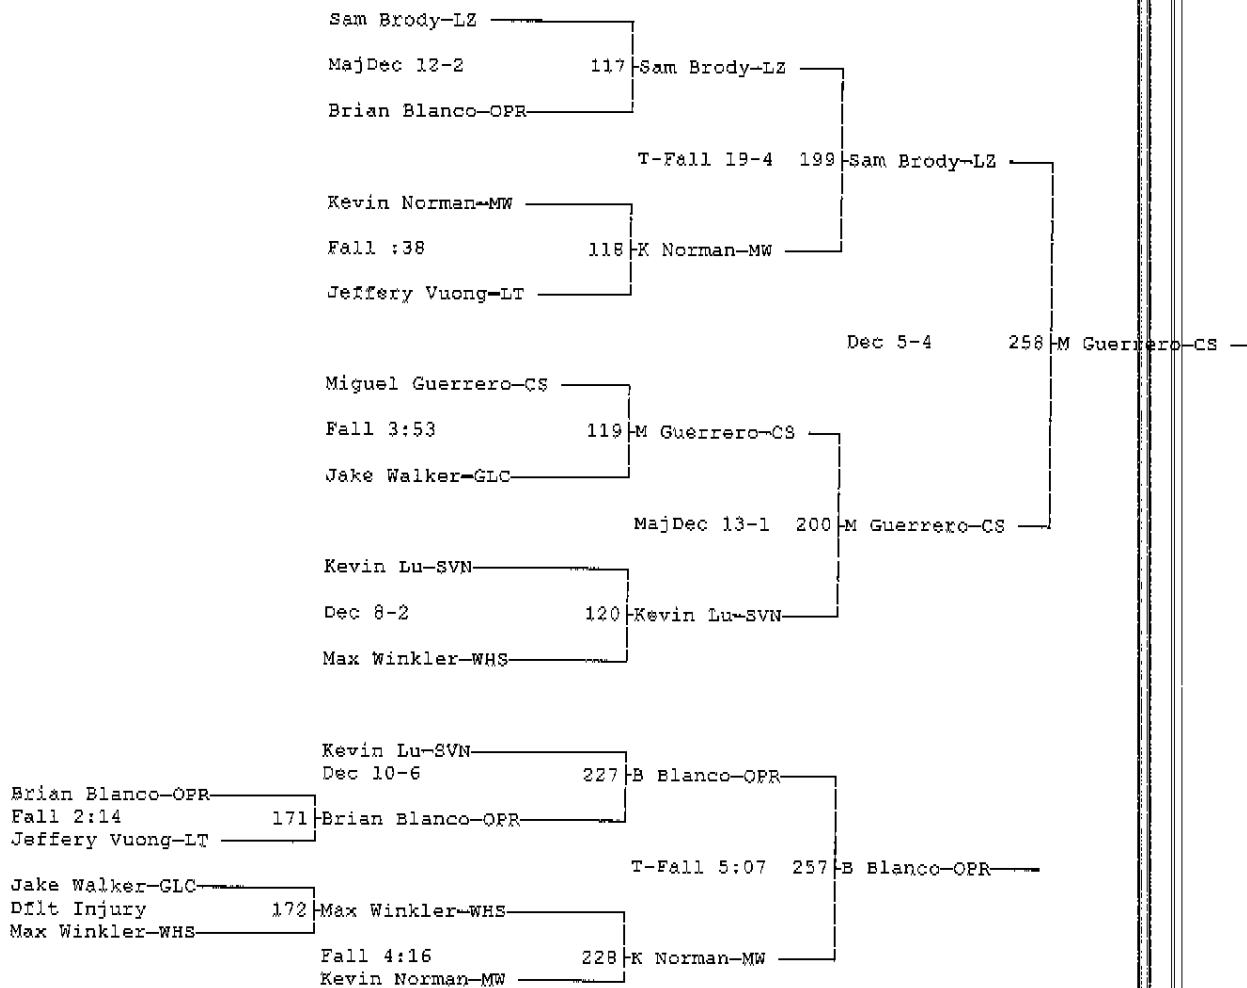

2006 Wheeling Memorial Wrestling Tournament

12-9-06

Place	Score	Name
1	280.0	Carl Sandburg
2	192.0	Oak Park-RiverForest
3	148.5	Wheeling
4	138.5	Lake Zurich
5	73.0	Maine West
6	34.0	Lane Tech
	34.0	Grayslake Central
8	30.5	Stevenson
9	27.5	St. Lawrence
10	13.0	Wheeling-2
11	0.0	Team 11
	0.0	Team 12

2006 Wheeling Memorial Wrestling Tournament

12-9-06

Wt Class: 103

2006 Wheeling Memorial Wrestling Tournament

12-9-06

Wt Class: 112

2006 Wheeling Memorial Wrestling Tournament

12-9-06