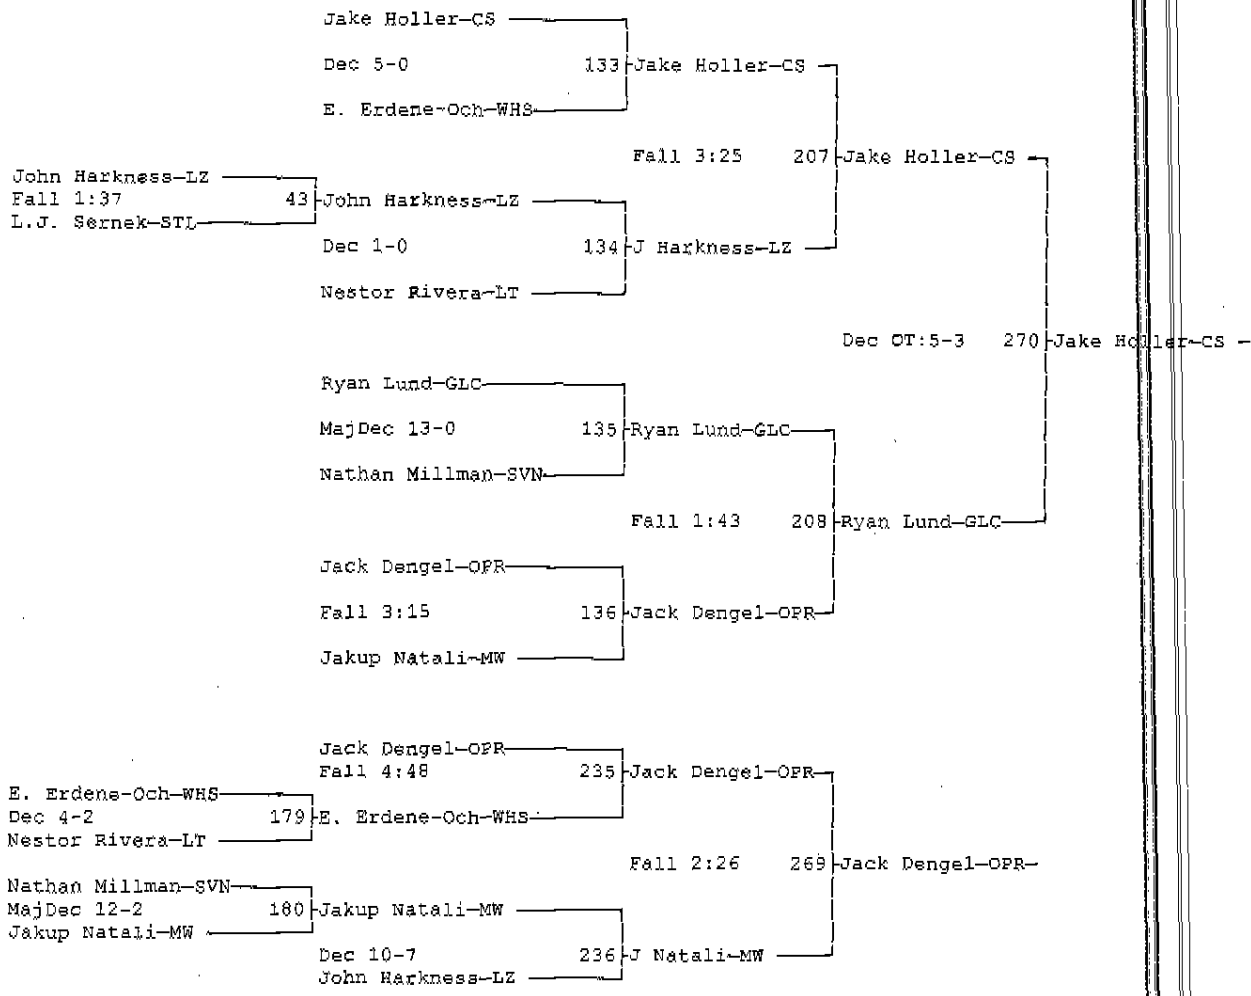

2006 Wheeling Memorial Wrestling Tournament

12-9-06

Place	Score	Name
1	280.0	Carl Sandburg
2	192.0	Oak Park-RiverForest
3	148.5	Wheeling
4	138.5	Lake Zurich
5	73.0	Maine West
6	34.0	Lane Tech
	34.0	Grayslake Central
8	30.5	Stevenson
9	27.5	St. Lawrence
10	13.0	Wheeling-2
11	0.0	Team 11
	0.0	Team 12

Wt Class: 119

2006 Wheeling Memorial Wrestling Tournament

12-9-06

Wt Class: 125

2006 Wheeling Memorial Wrestling Tournament
12-9-06
Wt Class: 130

2006 Wheeling Memorial Wrestling Tournament

12-9-06

Wt Class: 135