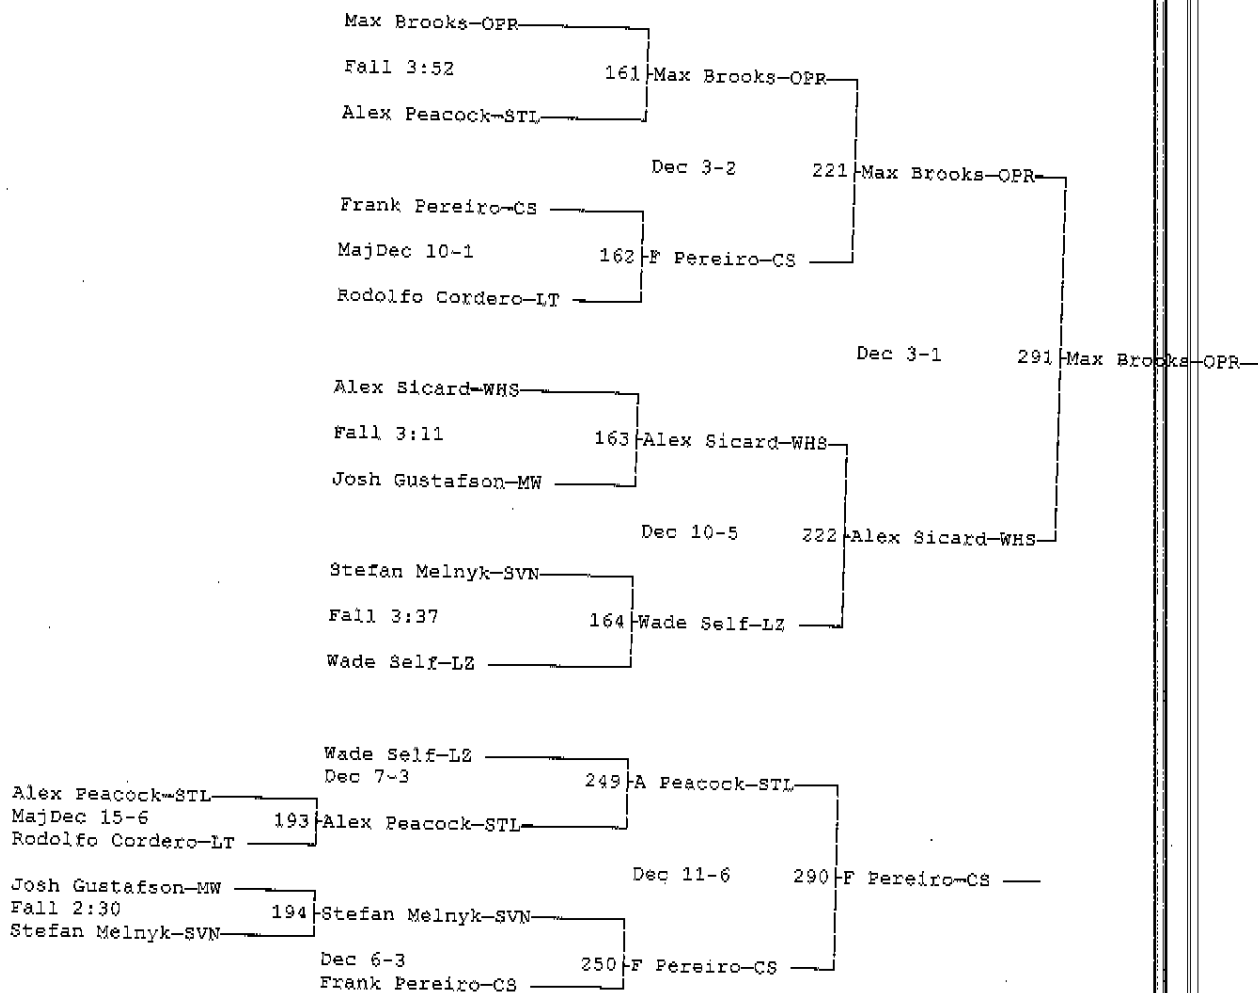

Sam Wrobel-LZ
Fall :34
Tyler Gratz-MW
-Bye
Mike Stumbras-OPR
Dflt Injury
Jamelle Williams-LT

2006 Wheeling Memorial Wrestling Tournament
12-9-06
Wt Class: 171

2006 Wheeling Memorial Wrestling Tournament

12-9-06

Wt Class: 215

2006 Wheeling Memorial Wrestling Tournament
12-9-06
Wt Class: 275