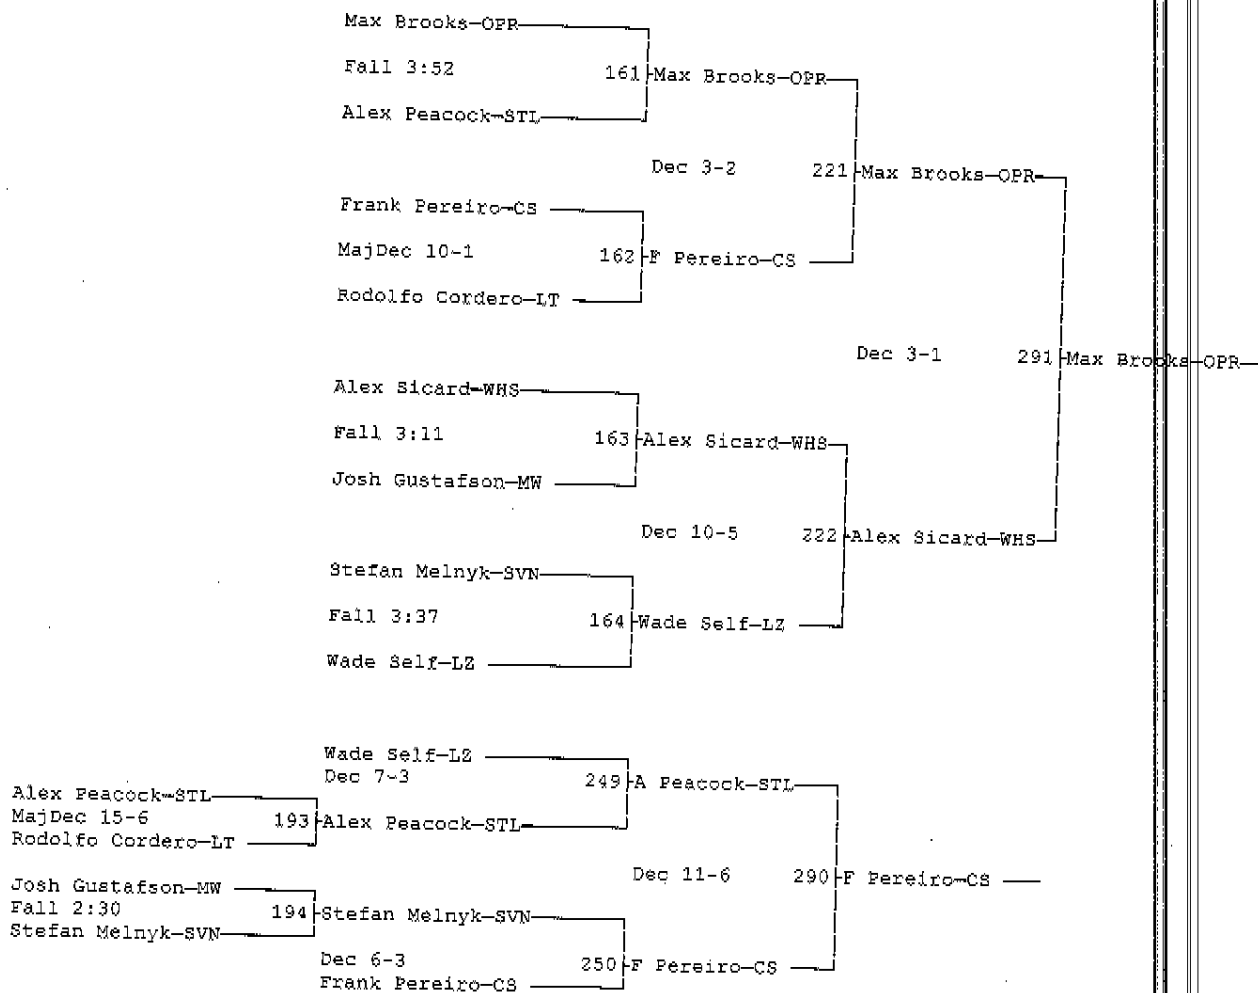

2006 Wheeling Memorial Wrestling Tournament

12-9-06
Wt Class: 171

2006 Wheeling Memorial Wrestling Tournament

12-9-06

Wt Class: 189

2006 Wheeling Memorial Wrestling Tournament

12-9-06

Wt Class: 215

2006 Wheeling Memorial Wrestling Tournament
12-9-06
Wt Class: 275