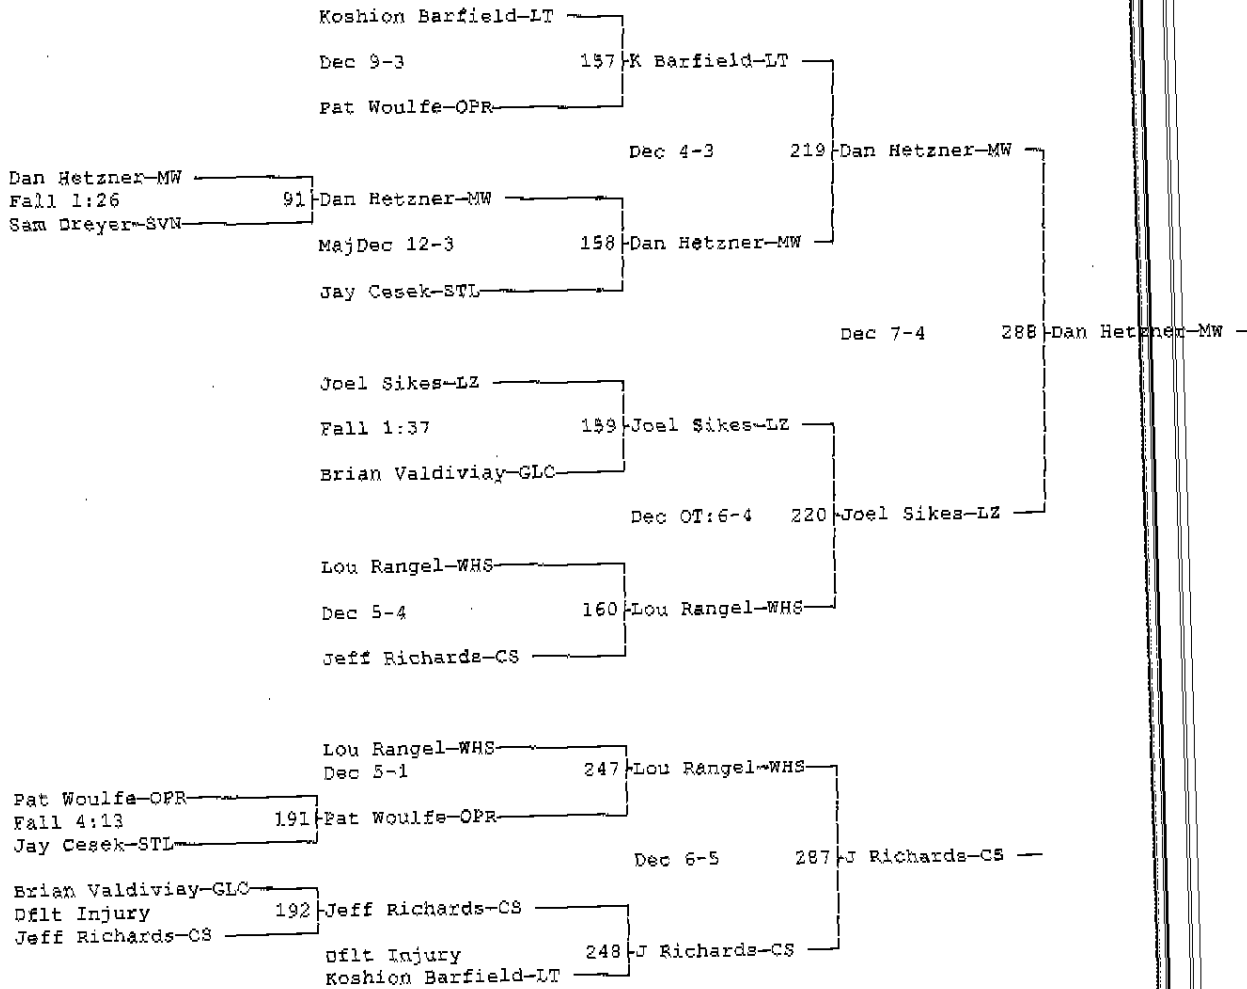

2006 Wheeling Memorial Wrestling Tournament

12-9-06
Wt Class: 171

2006 Wheeling Memorial Wrestling Tournament

12-9-06

Wt Class: 189

2006 Wheeling Memorial Wrestling Tournament

12-9-06

Wt Class: 215

2006 Wheeling Memorial Wrestling Tournament
12-9-06
Wt Class: 275