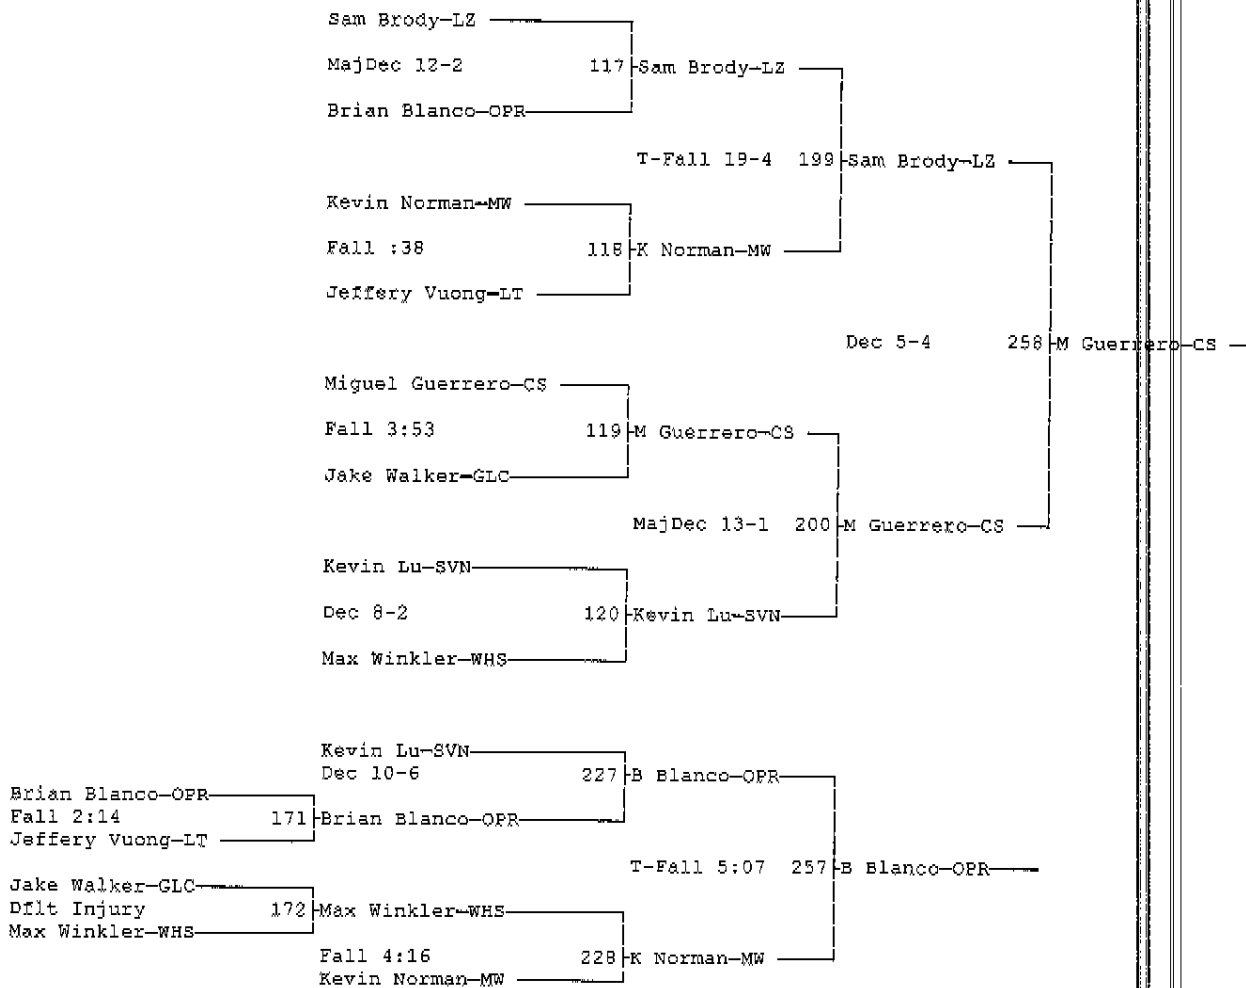

2006 Wheeling Memorial Wrestling Tournament

12-9-06

Place	Score	Name
1	280.0	Carl Sandburg
2	192.0	Oak Park-RiverForest
3	148.5	Wheeling
4	138.5	Lake Zurich
5	73.0	Maine West
6	34.0	Lane Tech
	34.0	Grayslake Central
8	30.5	Stevenson
9	27.5	St. Lawrence
10	13.0	Wheeling-2
11	0.0	Team 11
	0.0	Team 12

2006 Wheeling Memorial Wrestling Tournament

12-9-06

Wt Class: 103

2006 Wheeling Memorial Wrestling Tournament

12-9-06

Wt Class: 112

2006 Wheeling Memorial Wrestling Tournament

12-9-06