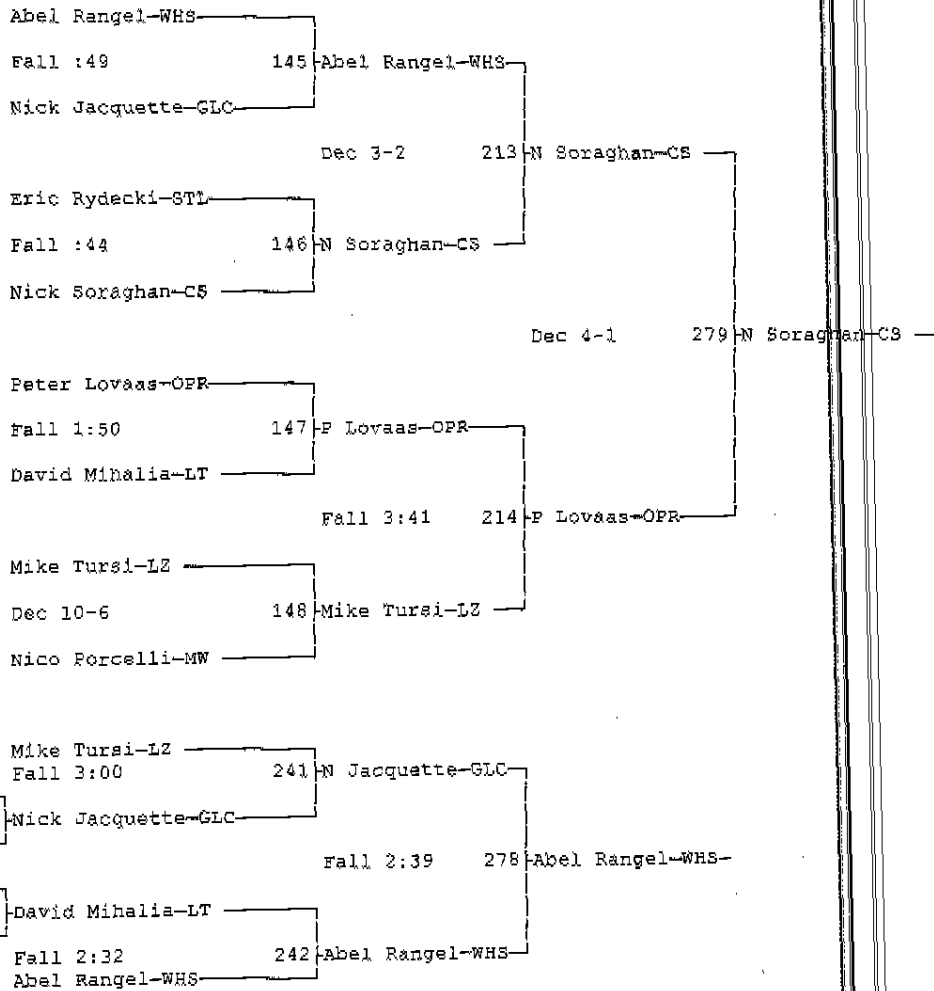

2006 Wheeling Memorial Wrestling Tournament

12-9-06

Wt Class: 152