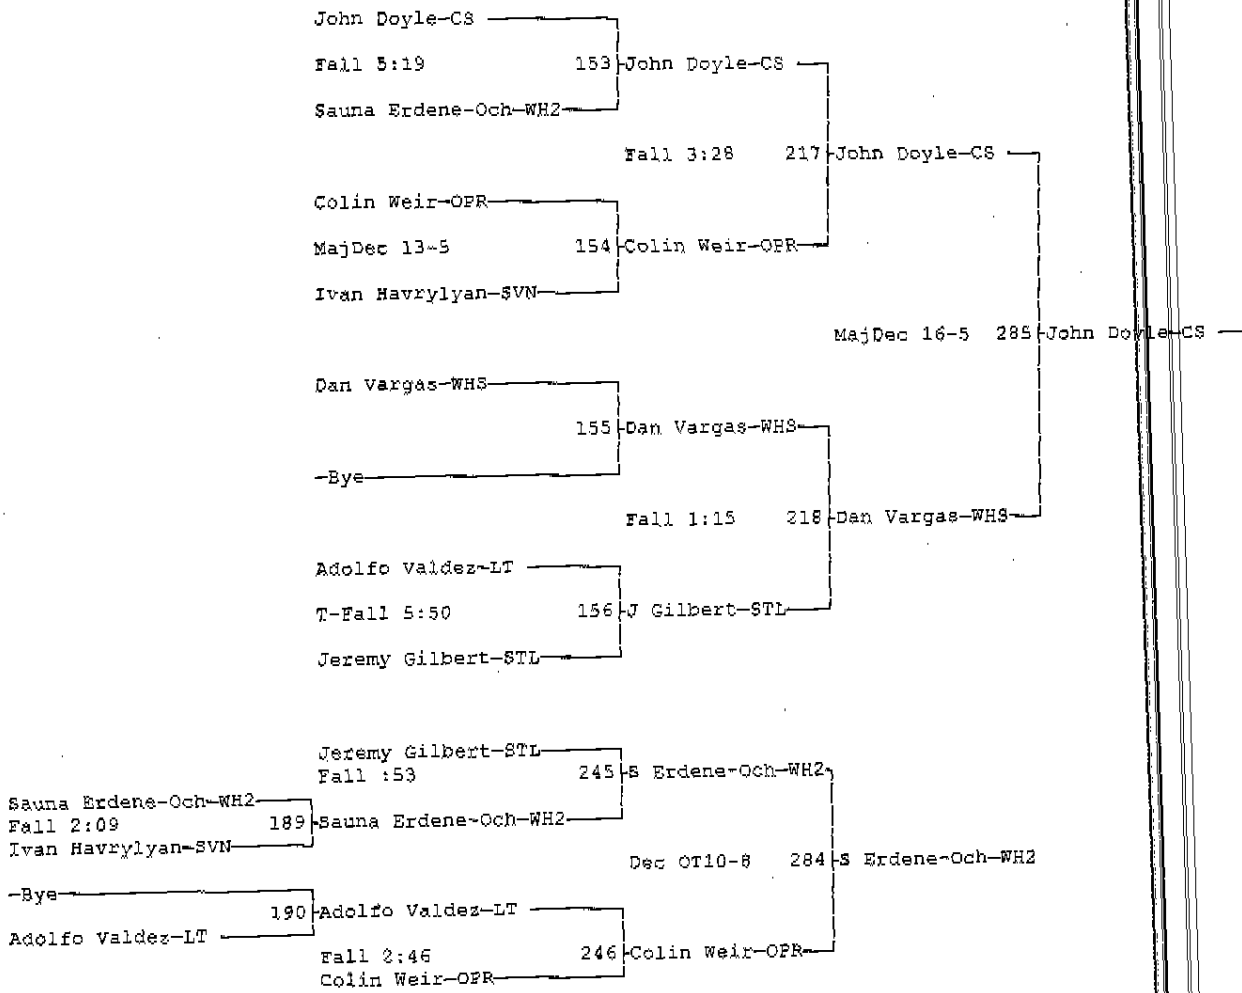

2006 Wheeling Memorial Wrestling Tournament
12-9-06
Wt Class: 171