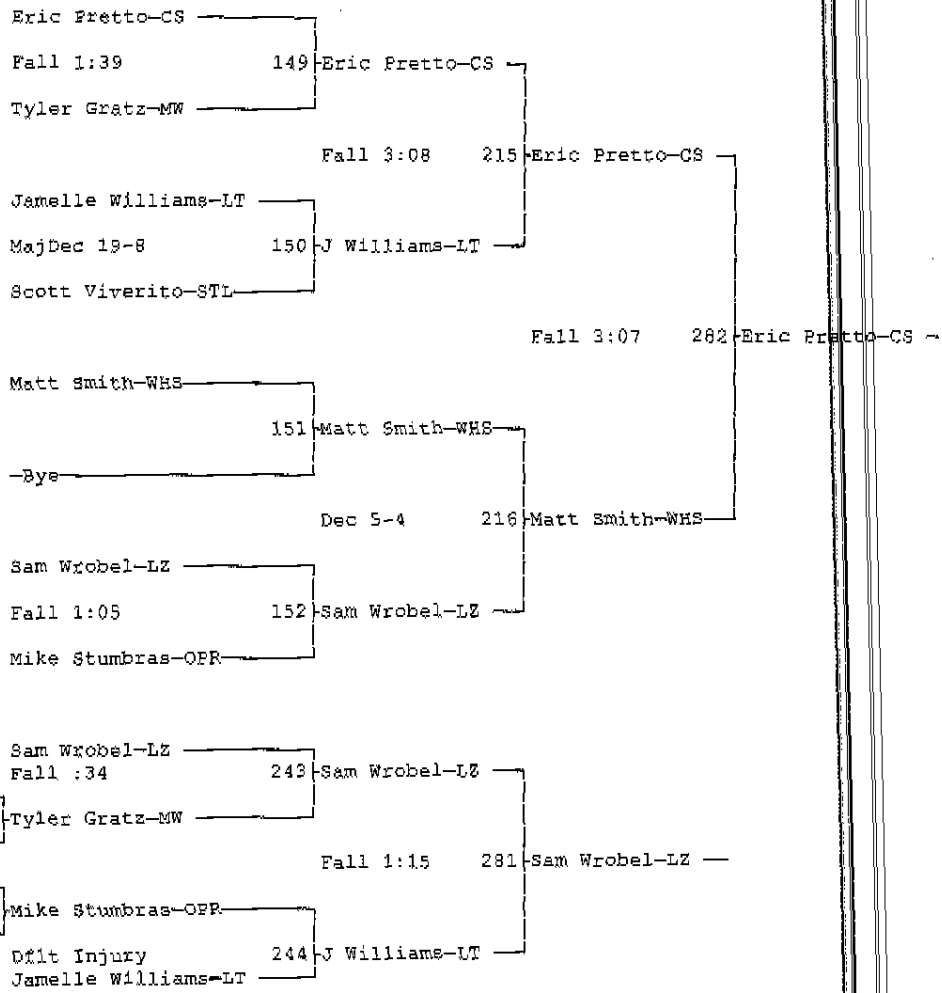

2006 Wheeling Memorial Wrestling Tournament
12-9-06
Wt Class: 145

2006 Wheeling Memorial Wrestling Tournament

12-9-06

Wt Class: 152

2006 Wheeling Memorial Wrestling Tournament
12-9-06
Wt Class: 160

Tyler Gratz-MW
Dec 9-4
Scott Viverito-STL
-Bye
Mike Stumbras-OPR

Sam Wrobel-LZ
Fall :34
Tyler Gratz-MW
-Bye
Mike Stumbras-OPR
Dflt Injury
Jamelle Williams-LT

2006 Wheeling Memorial Wrestling Tournament
12-9-06
Wt Class: 171

2006 Wheeling Memorial Wrestling Tournament