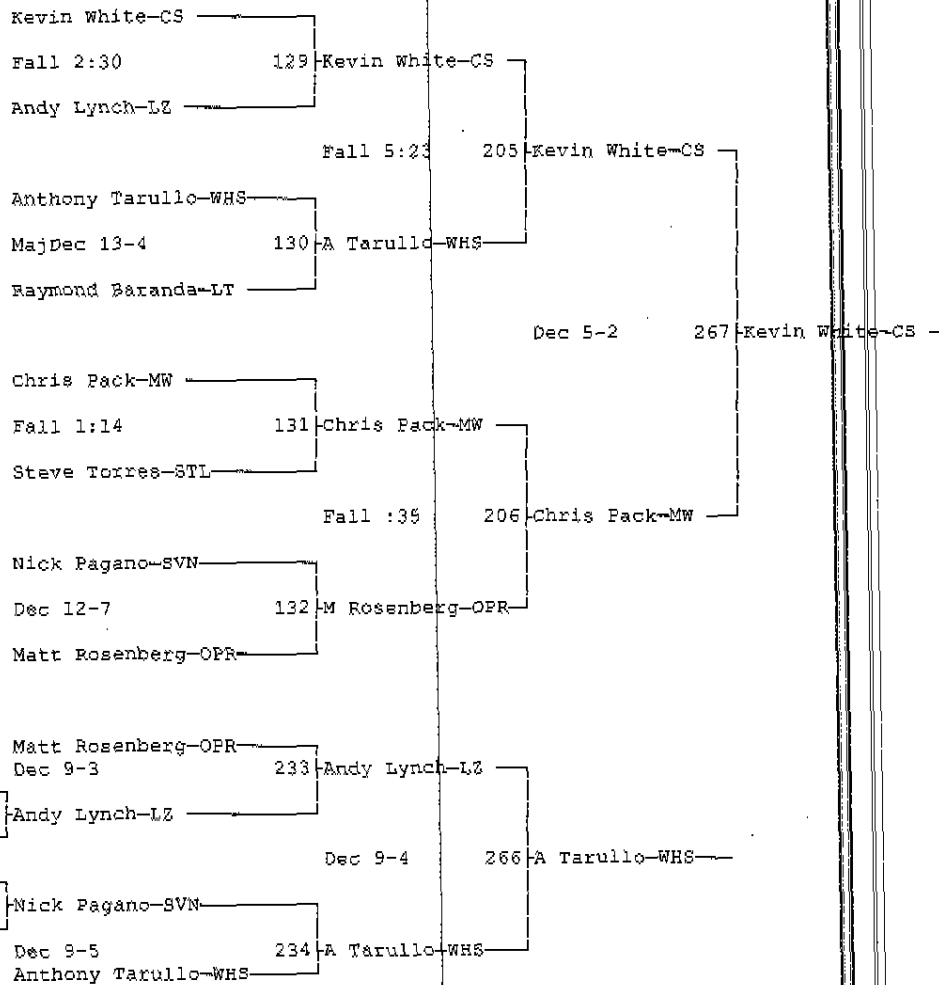

Wt Class: 119

2006 Wheeling Memorial Wrestling Tournament

12-9-06

Wt Class: 125

2006 Wheeling Memorial Wrestling Tournament 12-9-06 Wt Class: 130

2006 Wheeling Memorial Wrestling Tournament
12-9-06
Wt Class: 140