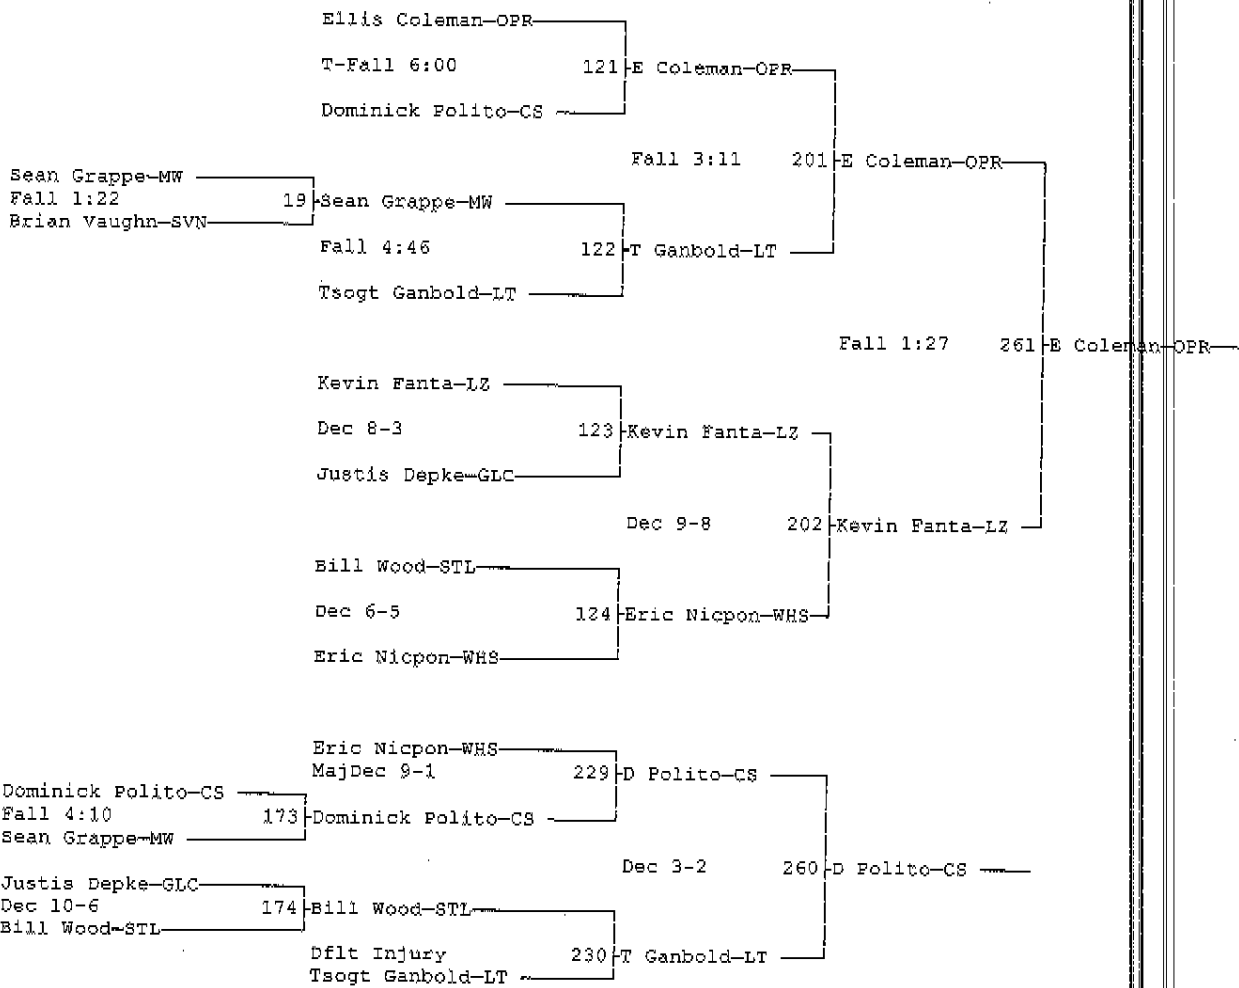

2006 Wheeling Memorial Wrestling Tournament

12-9-06

Place	Score	Name
1	280.0	Carl Sandburg
2	192.0	Oak Park-RiverForest
3	148.5	Wheeling
4	138.5	Lake Zurich
5	73.0	Maine West
6	34.0	Lane Tech
	34.0	Grayslake Central
8	30.5	Stevenson
9	27.5	St. Lawrence
10	13.0	Wheeling-2
11	0.0	Team 11
	0.0	Team 12

2006 Wheeling Memorial Wrestling Tournament

12-9-06

Wt Class: 103

2006 Wheeling Memorial Wrestling Tournament

12-9-06

Wt Class: 112

2006 Wheeling Memorial Wrestling Tournament

12-9-06

Wt Class: 119

2006 Wheeling Memorial Wrestling Tournament

12-9-06

Wt Class: 125

2006 Wheeling Memorial Wrestling Tournament
12-9-06
Wt Class: 130

2006 Wheeling Memorial Wrestling Tournament

12-9-06

Wt Class: 135