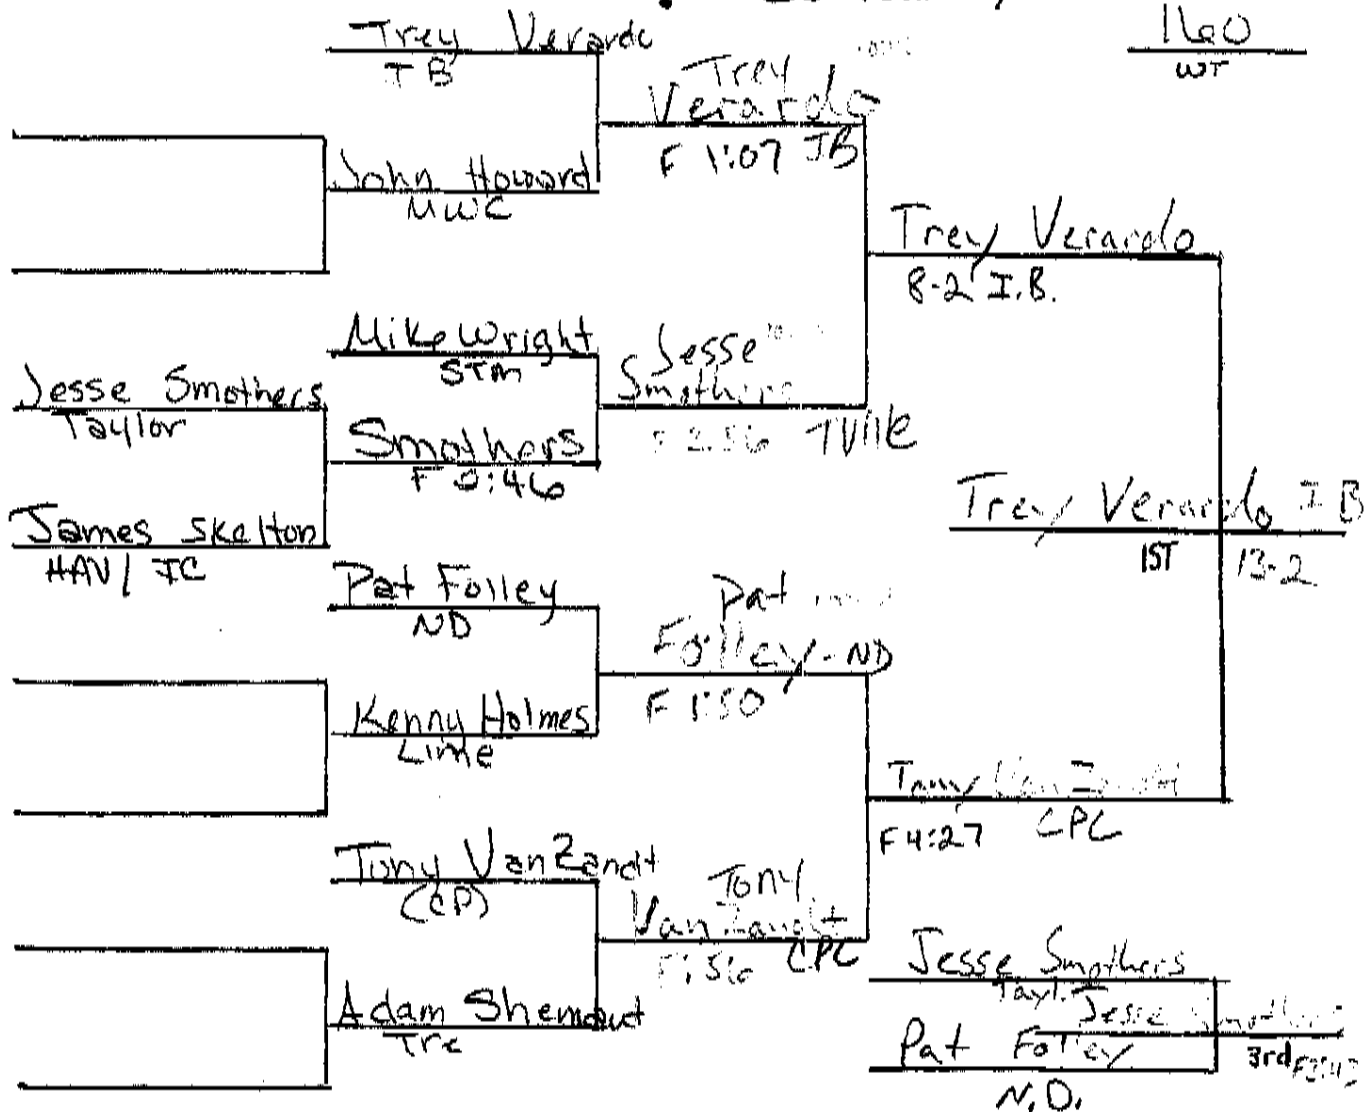

IB TOURNEY 2008

152
WT

Josiah

Consolation

IB TOURNEY 2008

1160
WT

Consolation

TIS TOURNEY 2008