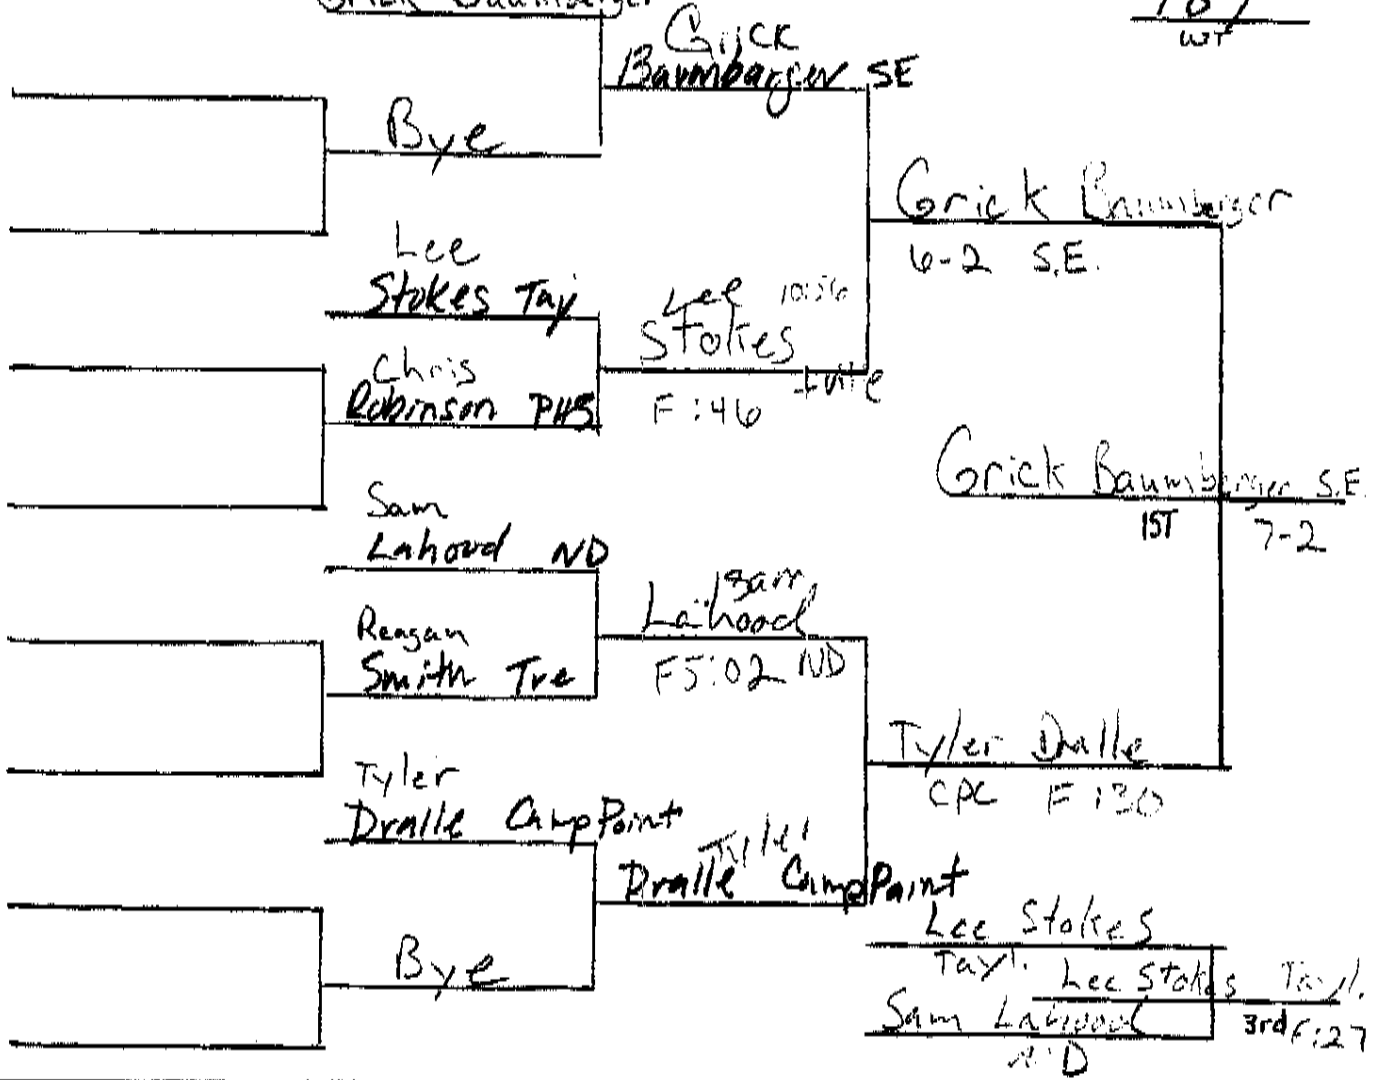

IB TOURNEY 2008

Grick Baumberger

189
WT