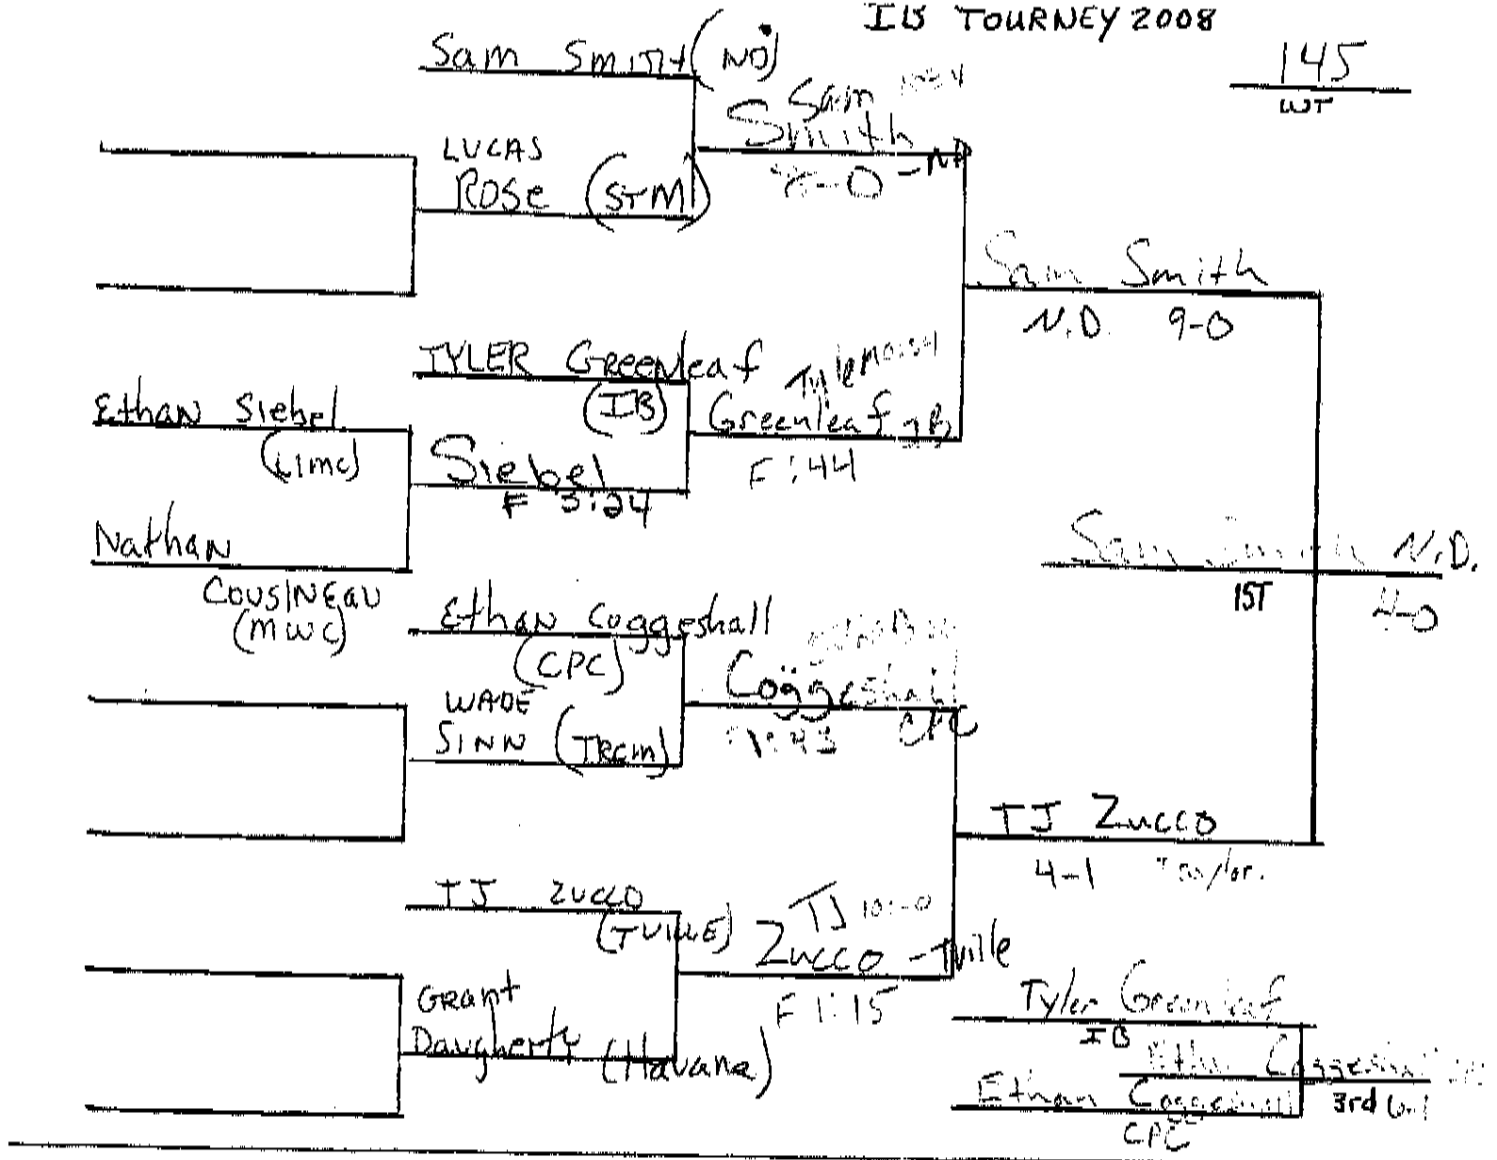

135
WT

CONSOLATION

IB TOURNEY 2008

140
WT

CONSOLATION

IBS TOURNEY 2008

145
WT

CONSOLATION