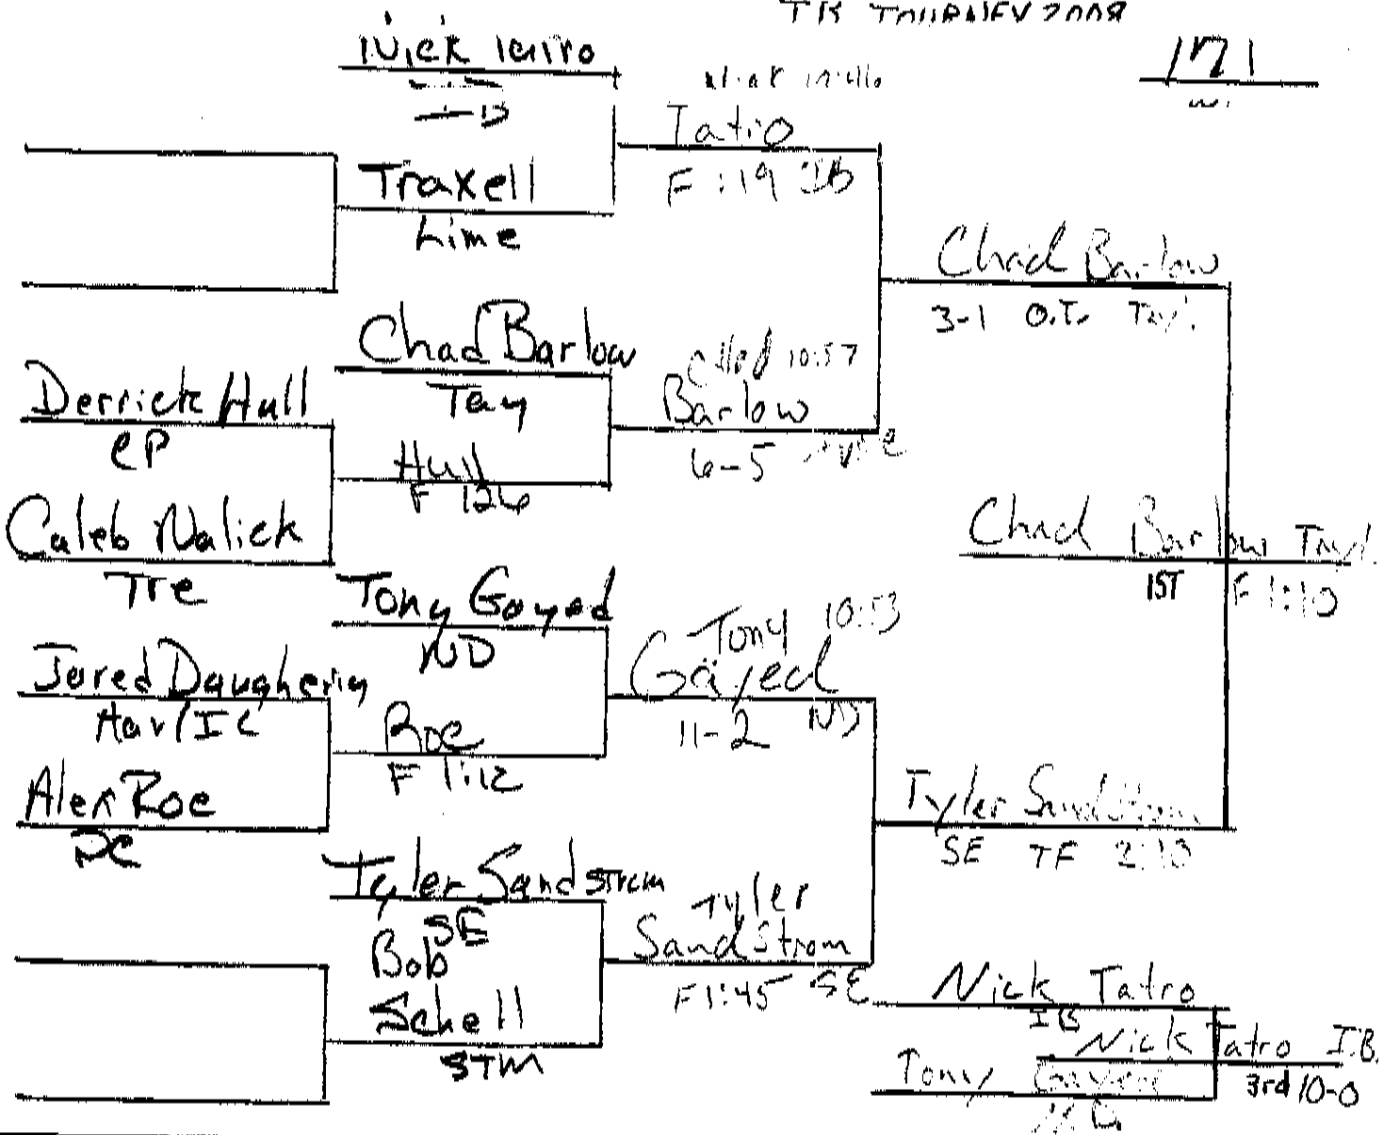

Josiah

Consolation

IB TOURNEY 2008

1160
WT

Consolation

TIS TOURNEY 2008

171
w.

CONSOLATION