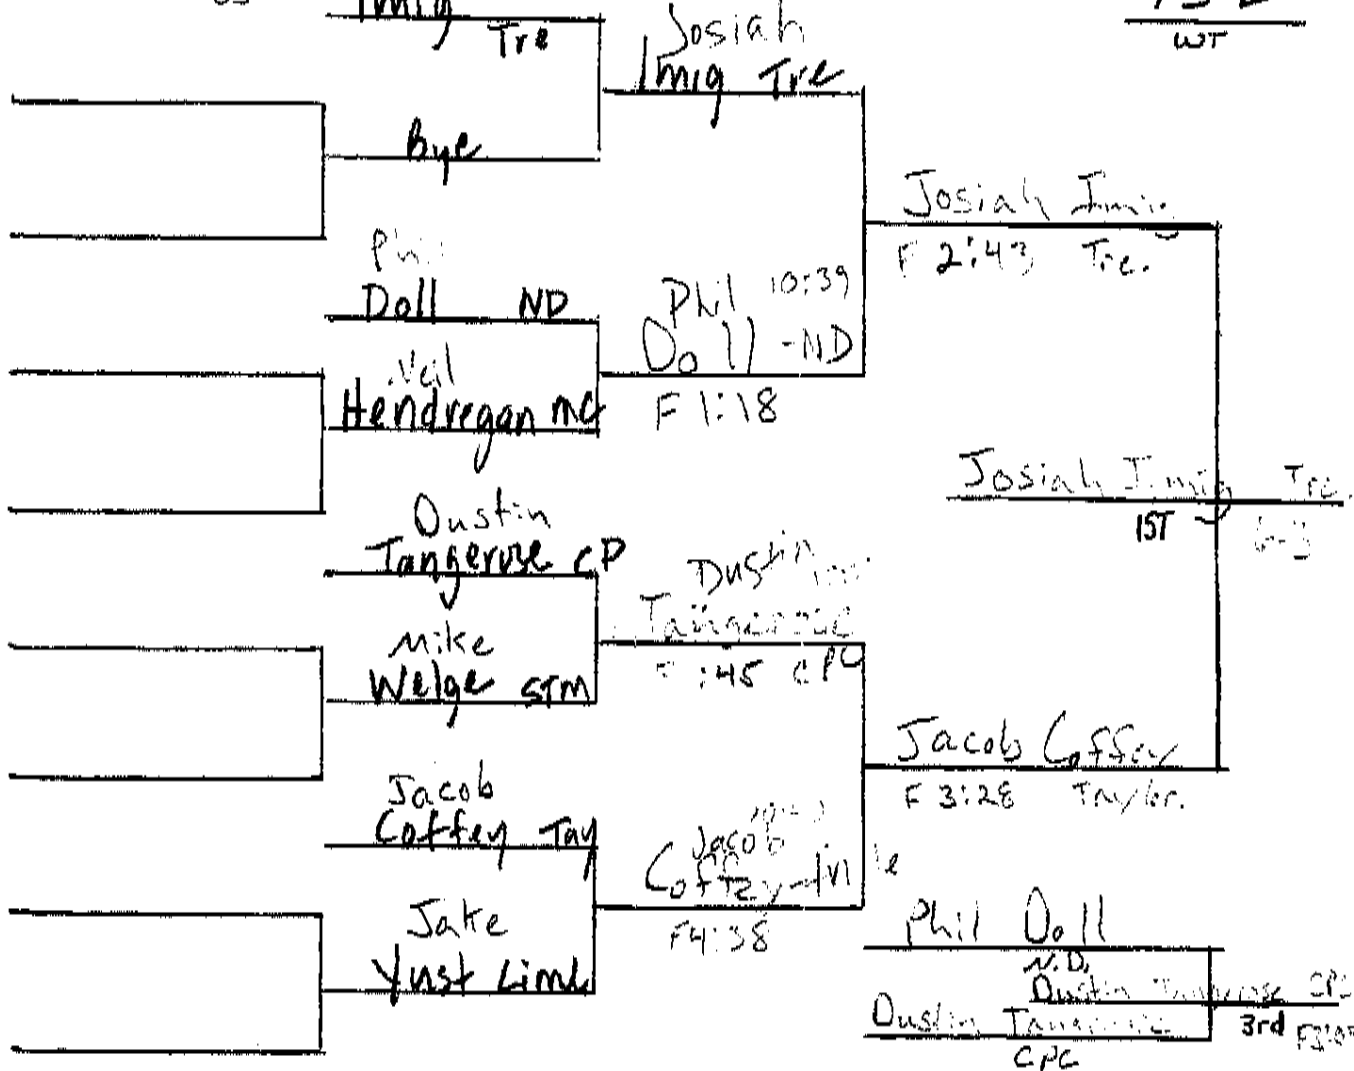

IB TOURNEY 2008

152
WT

Josiah