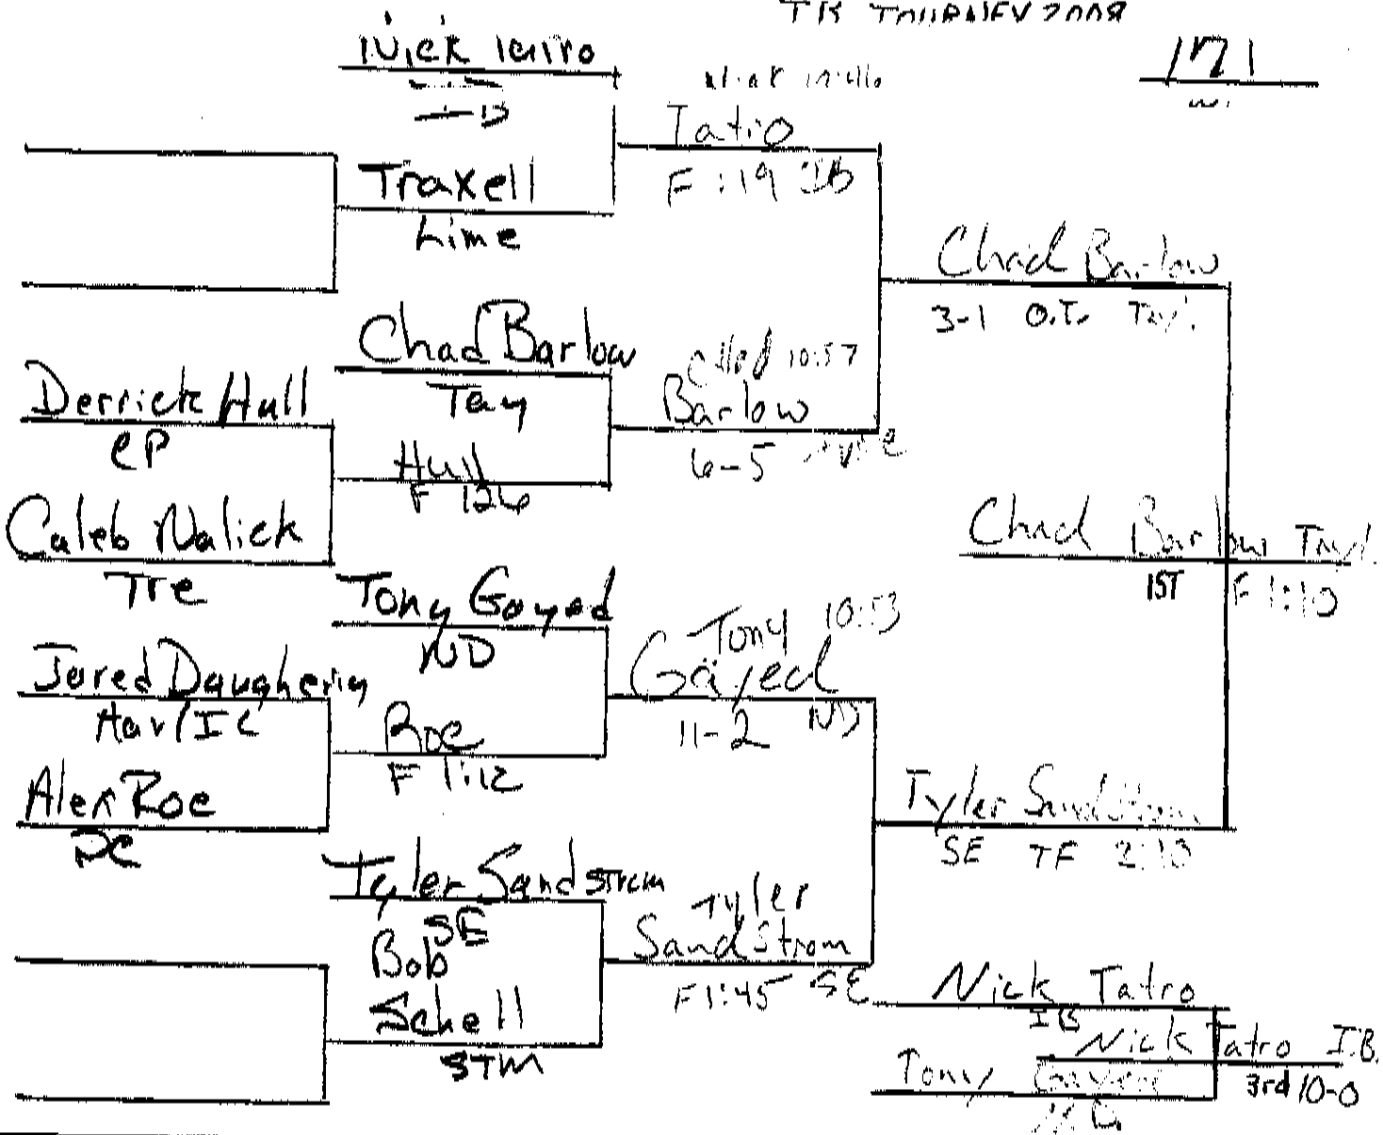

TIS TOURNEY 2008

171
w.