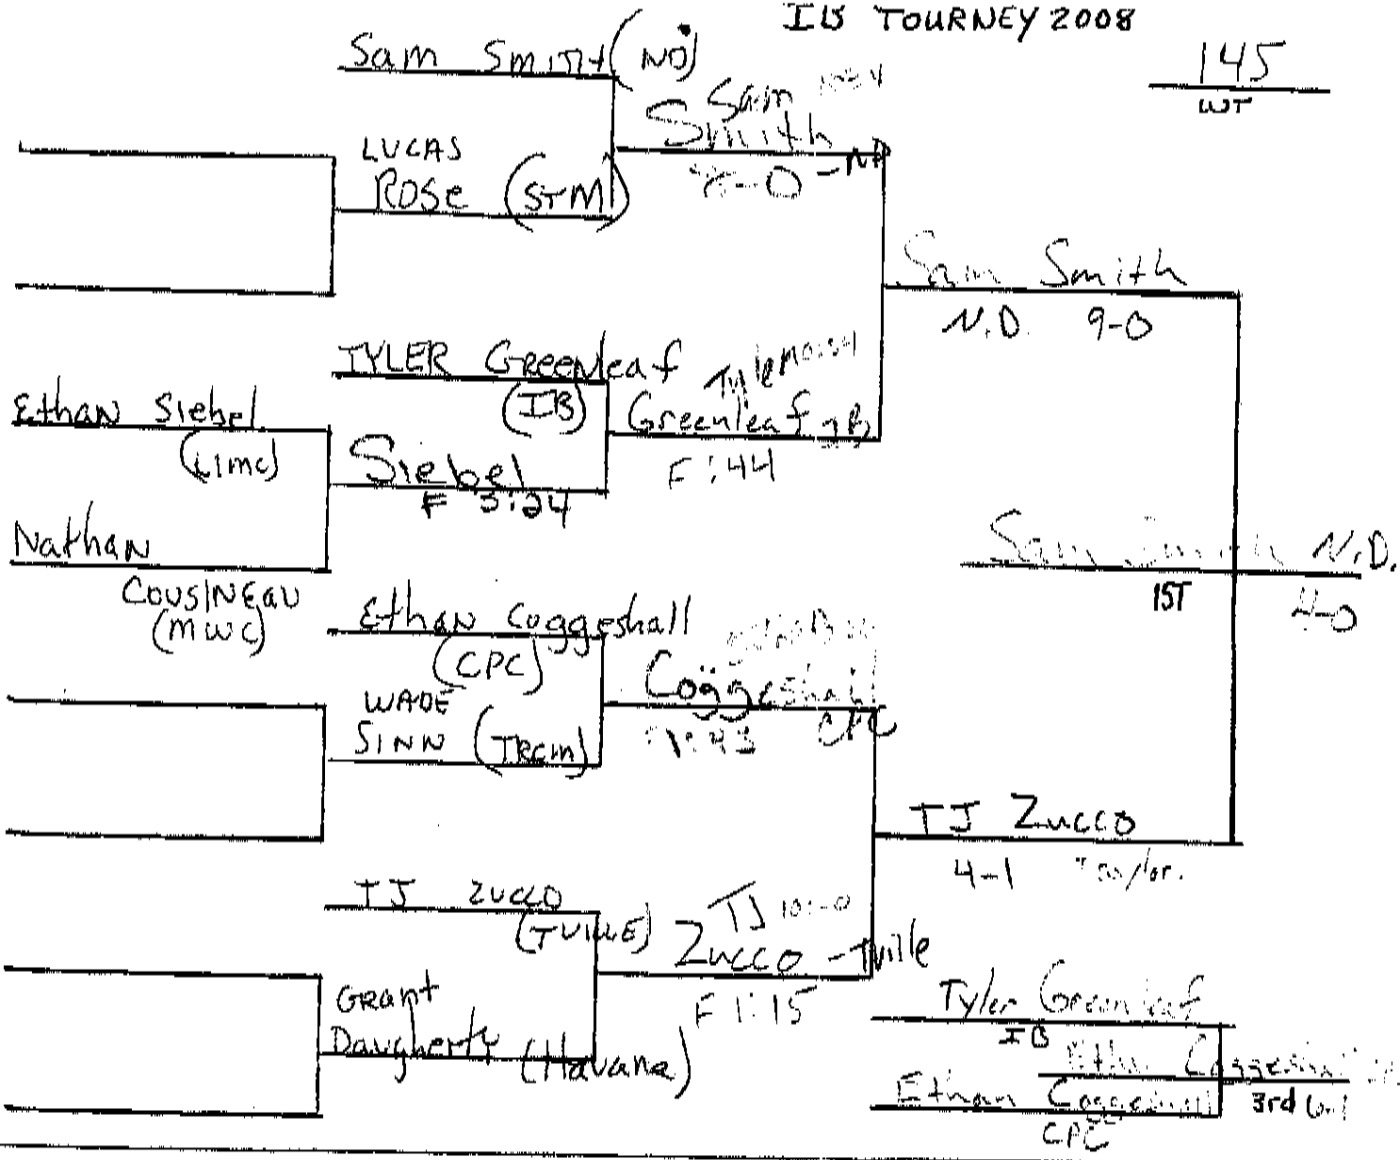

IB TOURNEY 2008

140
WT

CONSOLATION

IBS TOURNEY 2008

145
WT

CONSOLATION

IB TOURNEY 2008

152
WT