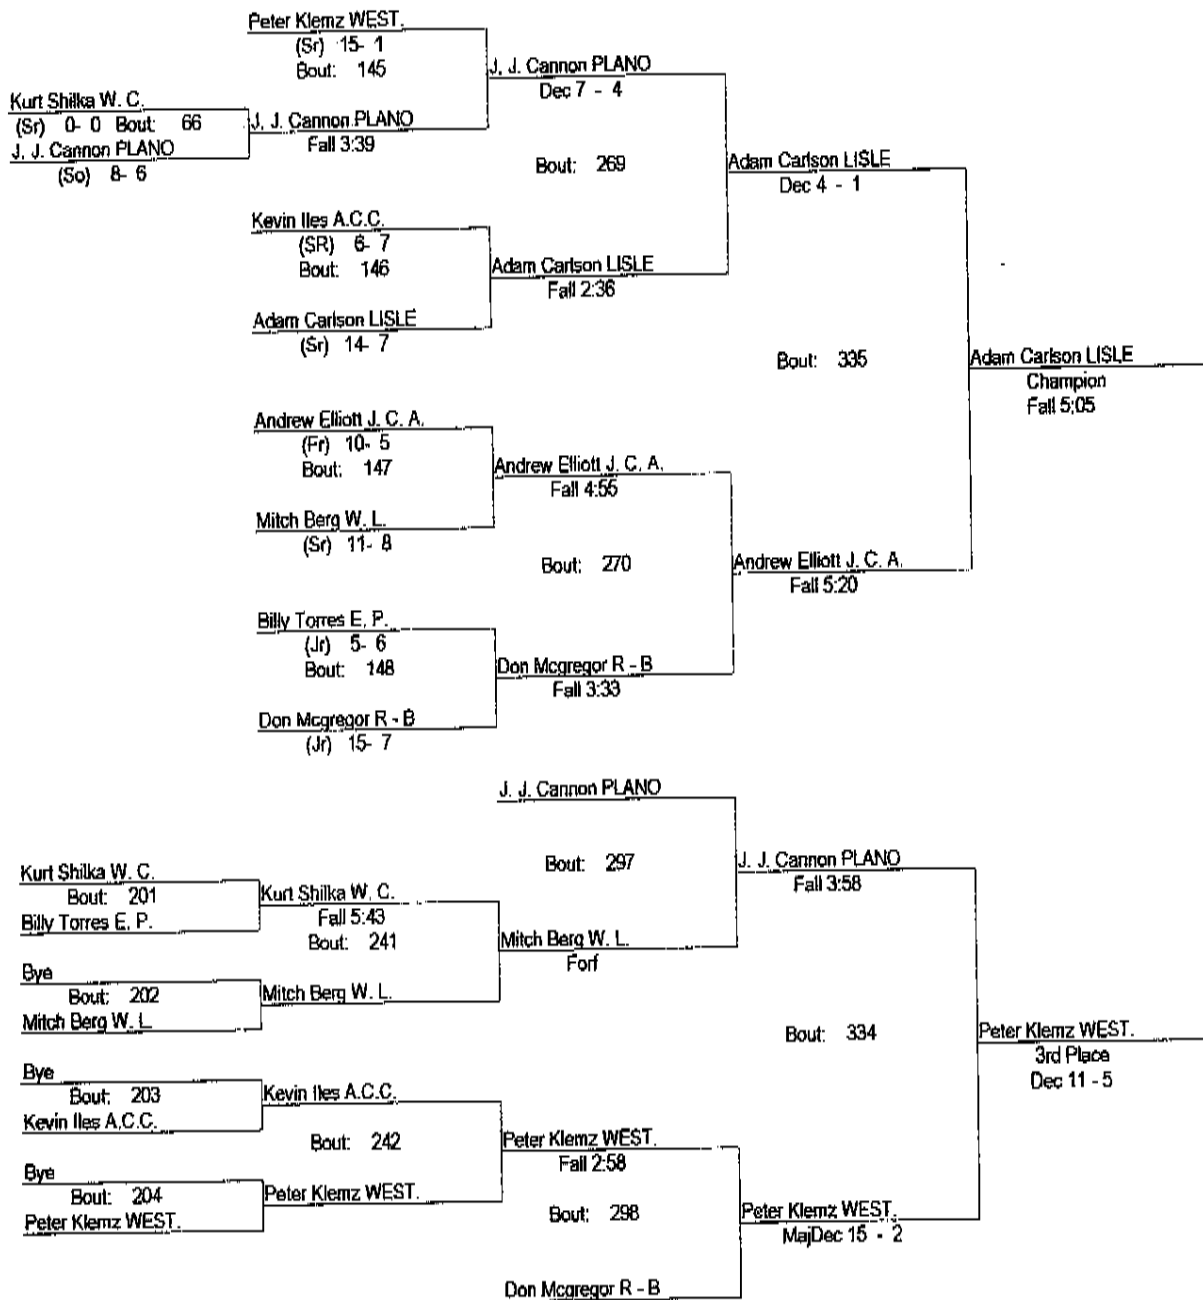

Lisle Steve Melichar Invitational

1/12/2008

152

- Place Winners -
1st Adam Carlson LISLE (Sr) 17- 7
2nd Andrew Elliott J. C. A. (Fr) 12- 6
3rd Peter Klemz WEST. (Sr) 18- 2
4th J. J. Cannon PLANO (So) 11- 8