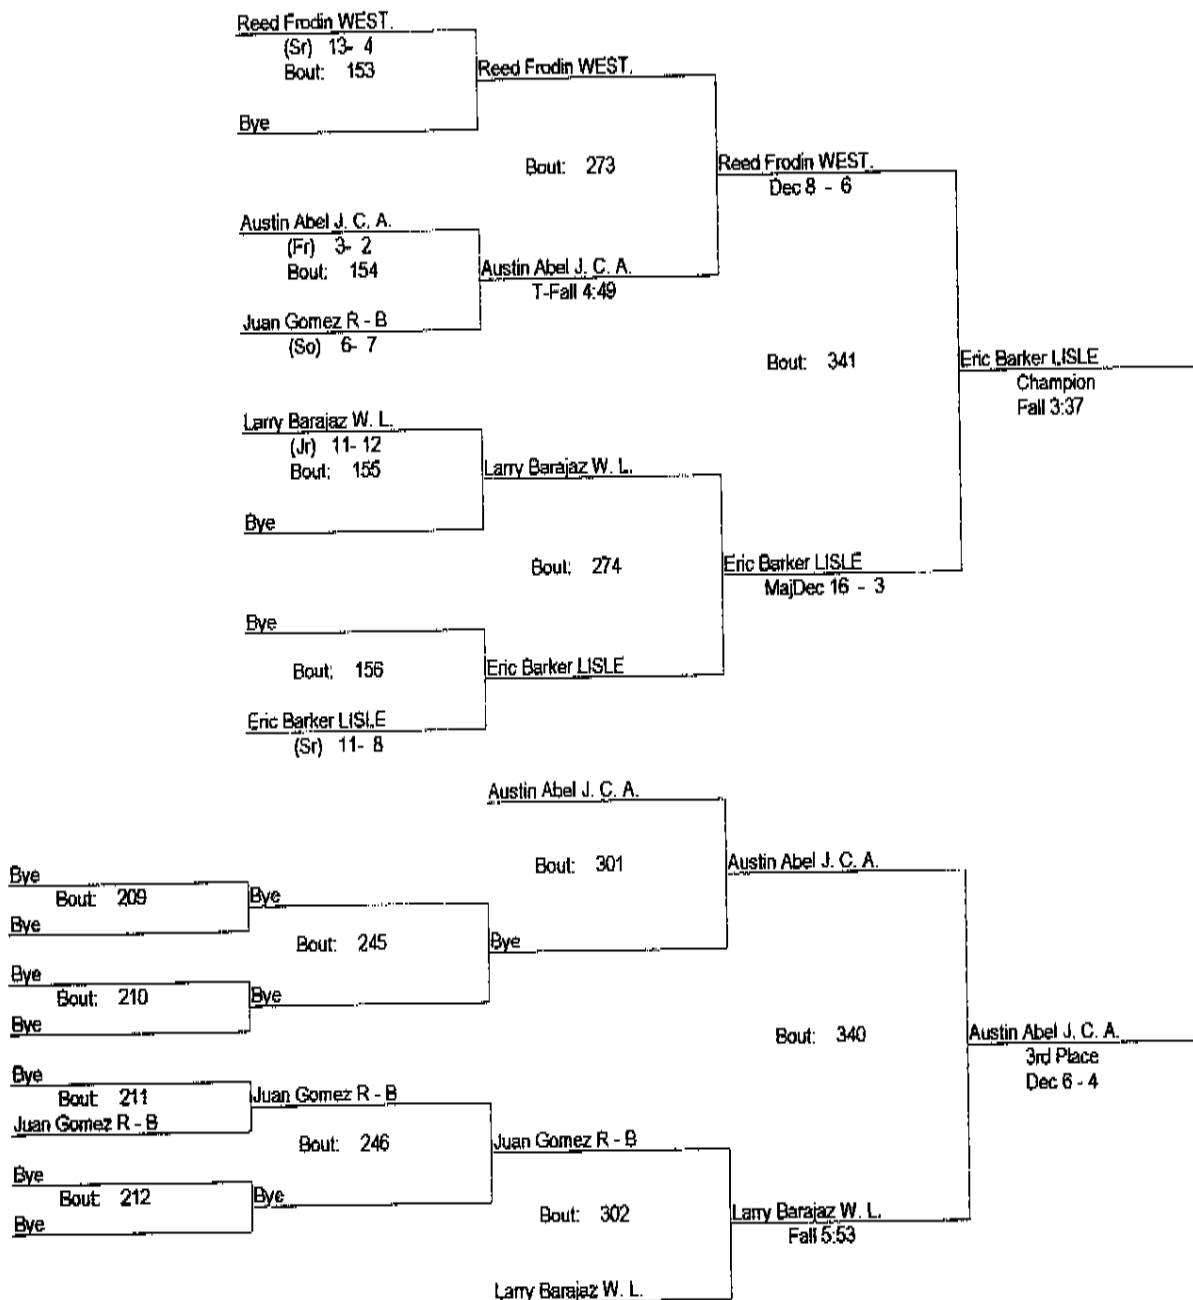

Lisle Steve Melichar Invitational

1/12/2008

171

1. Place Winners -
2. 1st Eric Barker LISLE (Sr) 13- 8
   - 2nd Reed Frodin WEST. (Sr) 14- 5
   - 3rd Austin Abel J. C. A. (Fr) 5- 3
   - 4th Larry Barajaz W. L. (Jr) 12- 14