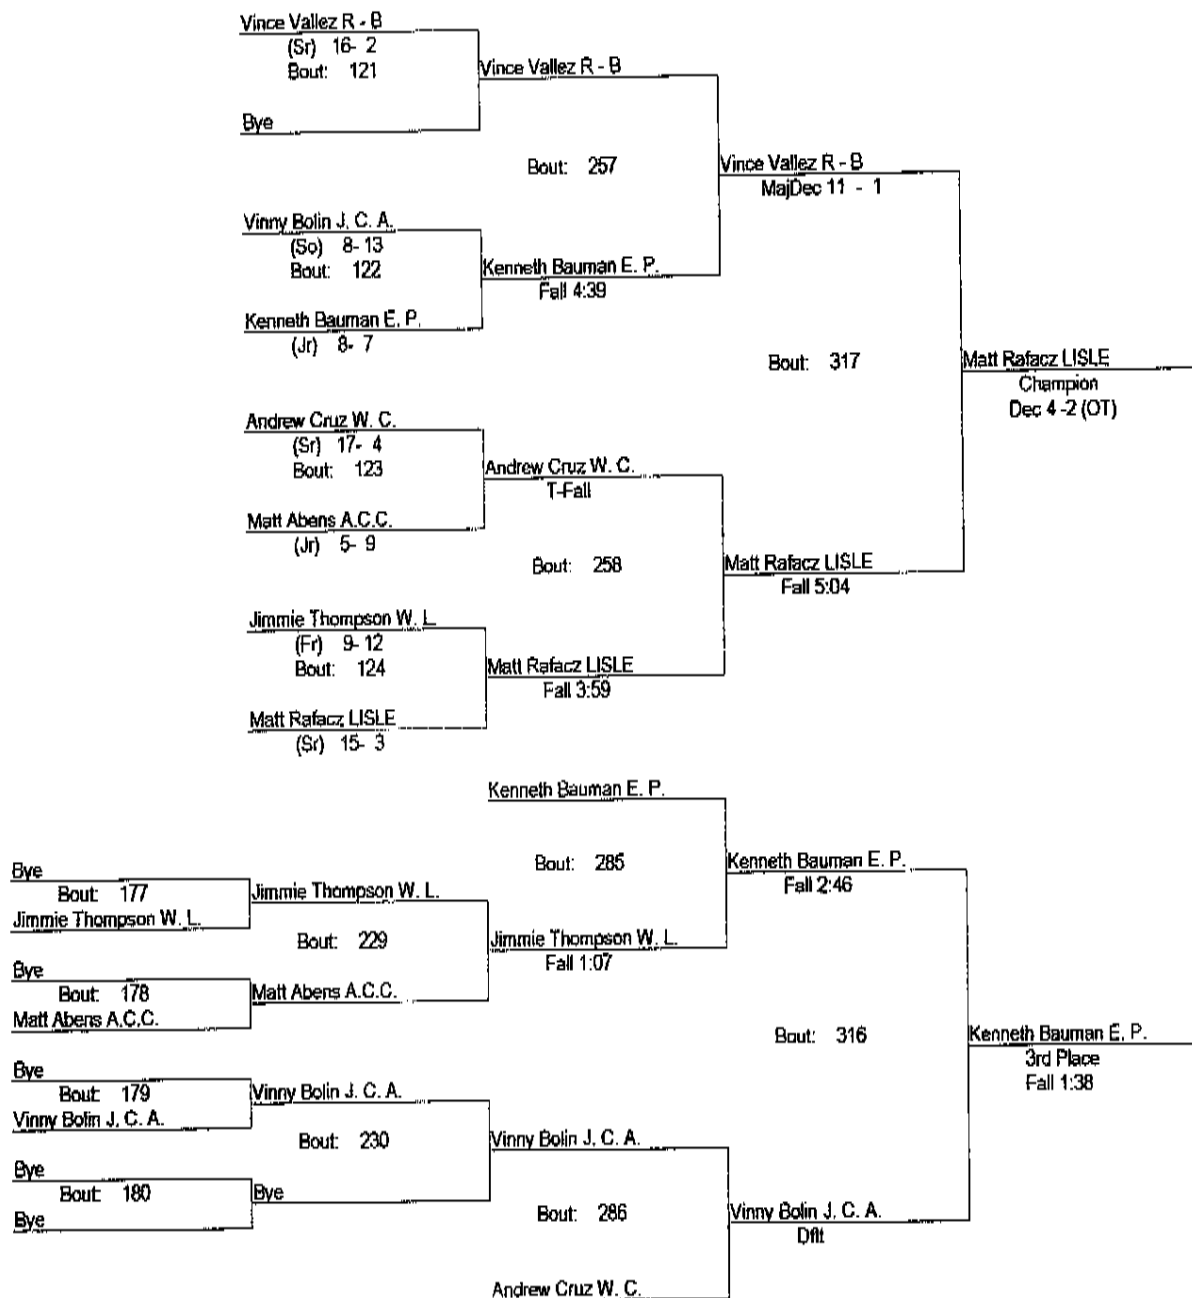

Lisle Steve Melichar Invitational

1/12/2008

119

1. Place Winners -
2. 1st Matt Rafacz LISLE (Sr) 18- 3
   - 2nd Vince Vallez R - B (Sr) 17- 3
   - 3rd Kenneth Bauman E. P. (Jr) 11- 8
   - 4th Vinny Bolin J. C. A. (So) 9- 15