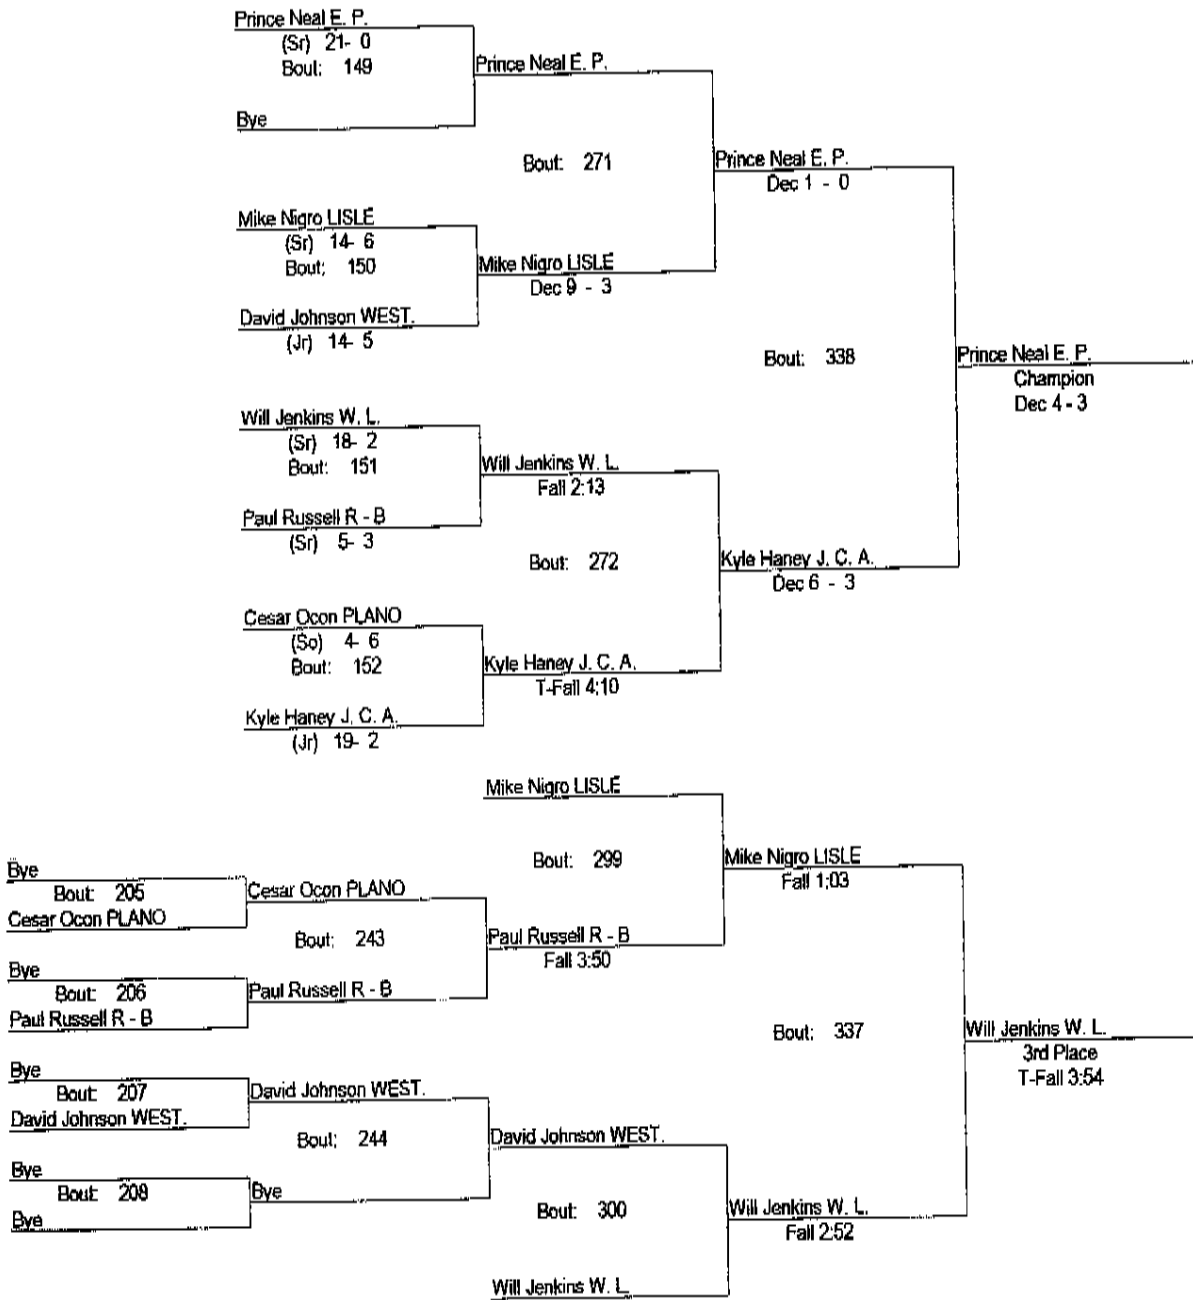

Lisle Steve Melichar Invitational

1/12/2008

160

1. Place Winners -
2. 1st Prince Neal E. P. (Sr) 23- 0
   - 2nd Kyle Haney J. C. A. (Jr) 21- 3
   - 3rd Will Jenkins W. L. (Sr) 21- 3
   - 4th Mike Nigro LISLE (Sr) 16- 8