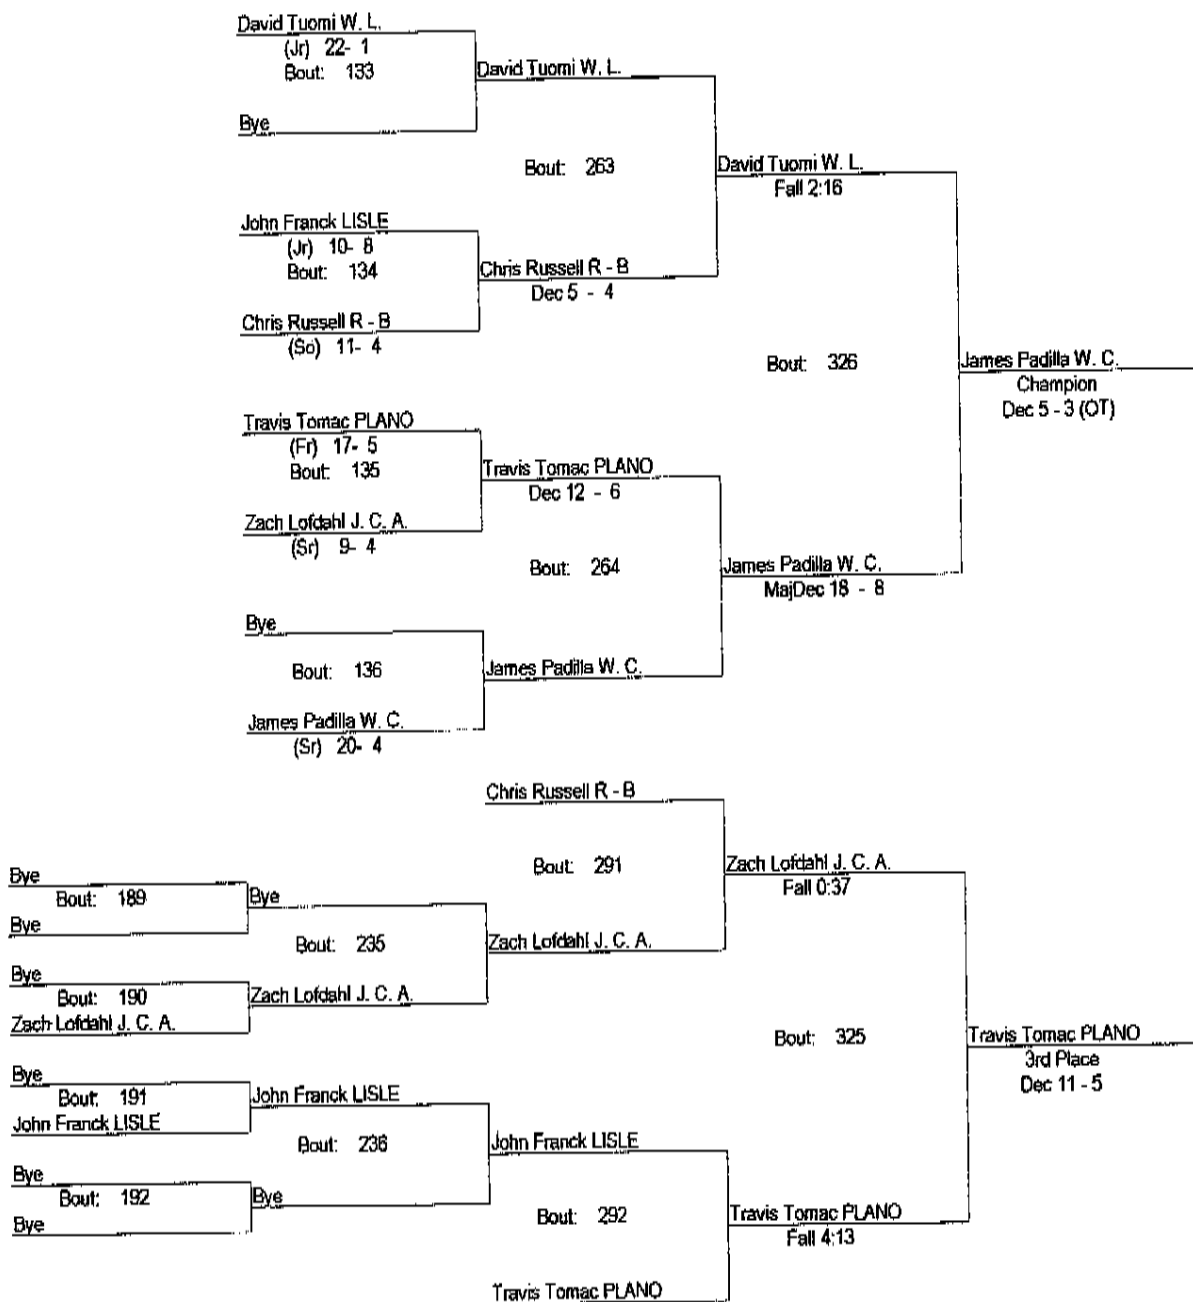

Lisle Steve Melichar Invitational

1/12/2008

135

1. Place Winners -

1st James Padilla W. C.	(Sr) 22- 4
2nd David Tuomi W. L.	(Jr) 23- 2
3rd Travis Tomac PLANO	(Fr) 20- 6
4th Zach Lofdahl J. C. A.	(Sr) 10- 6