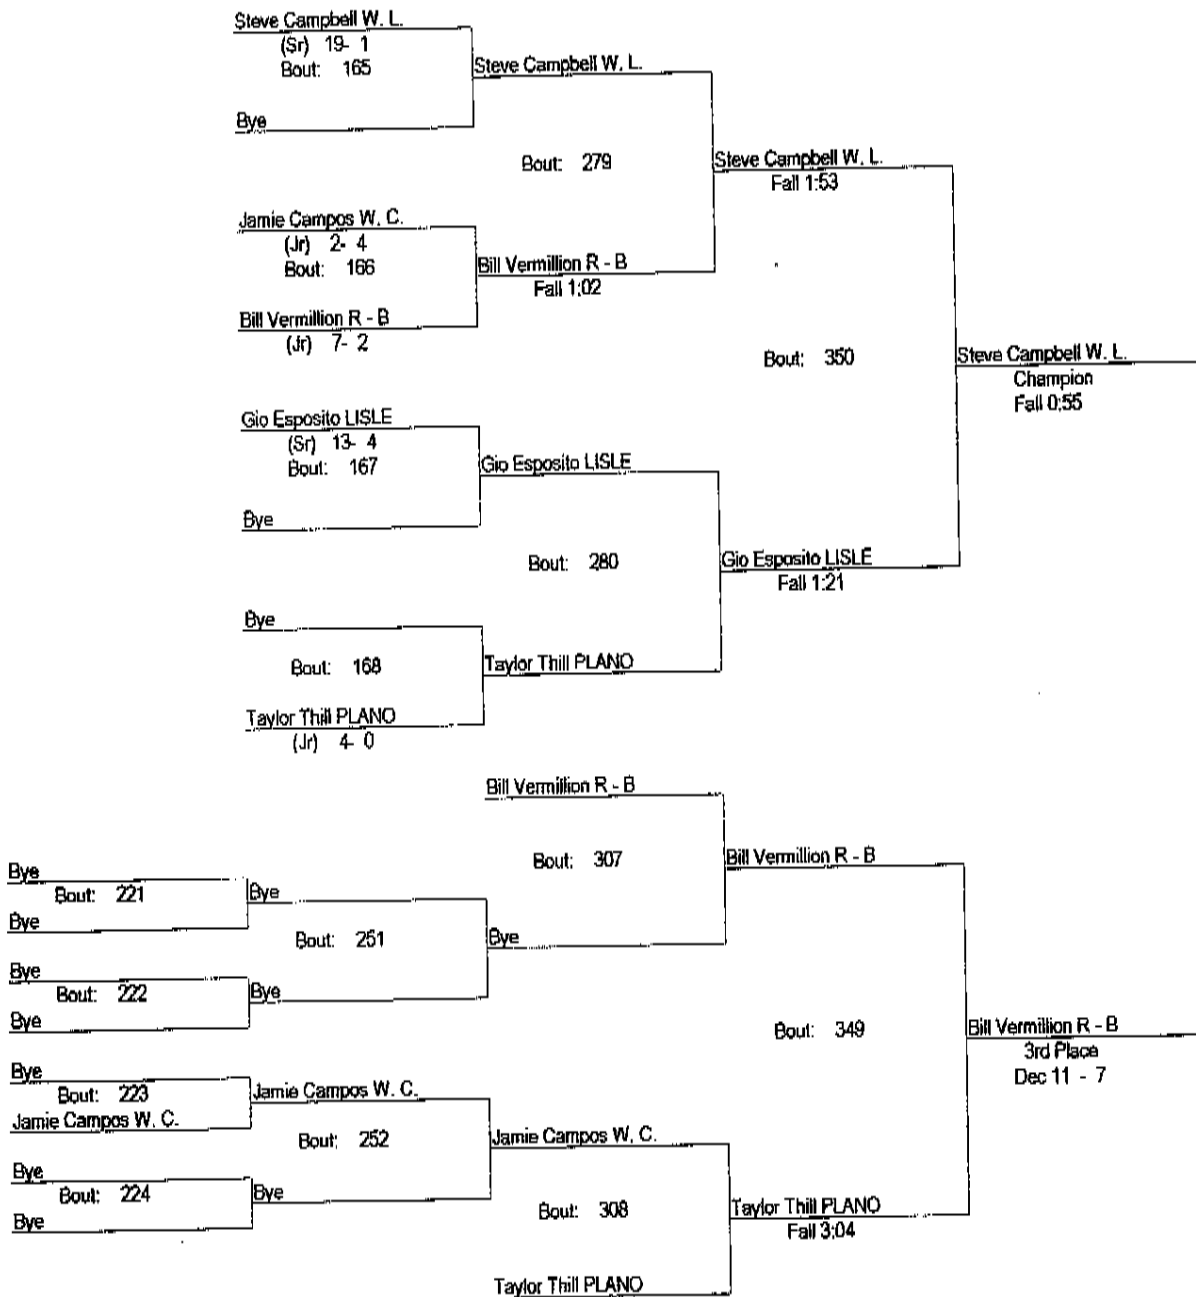

Lisle Steve Melichar Invitational

1/12/2008

285

1. Place Winners -

1st Steve Campbell W. L.	(Sr) 21- 1
2nd Gio Esposito LISLE	(Sr) 14- 5
3rd Bill Vermillion R - B	(Jr) 9- 3
4th Taylor Thill PLANO	(Jr) 5- 2