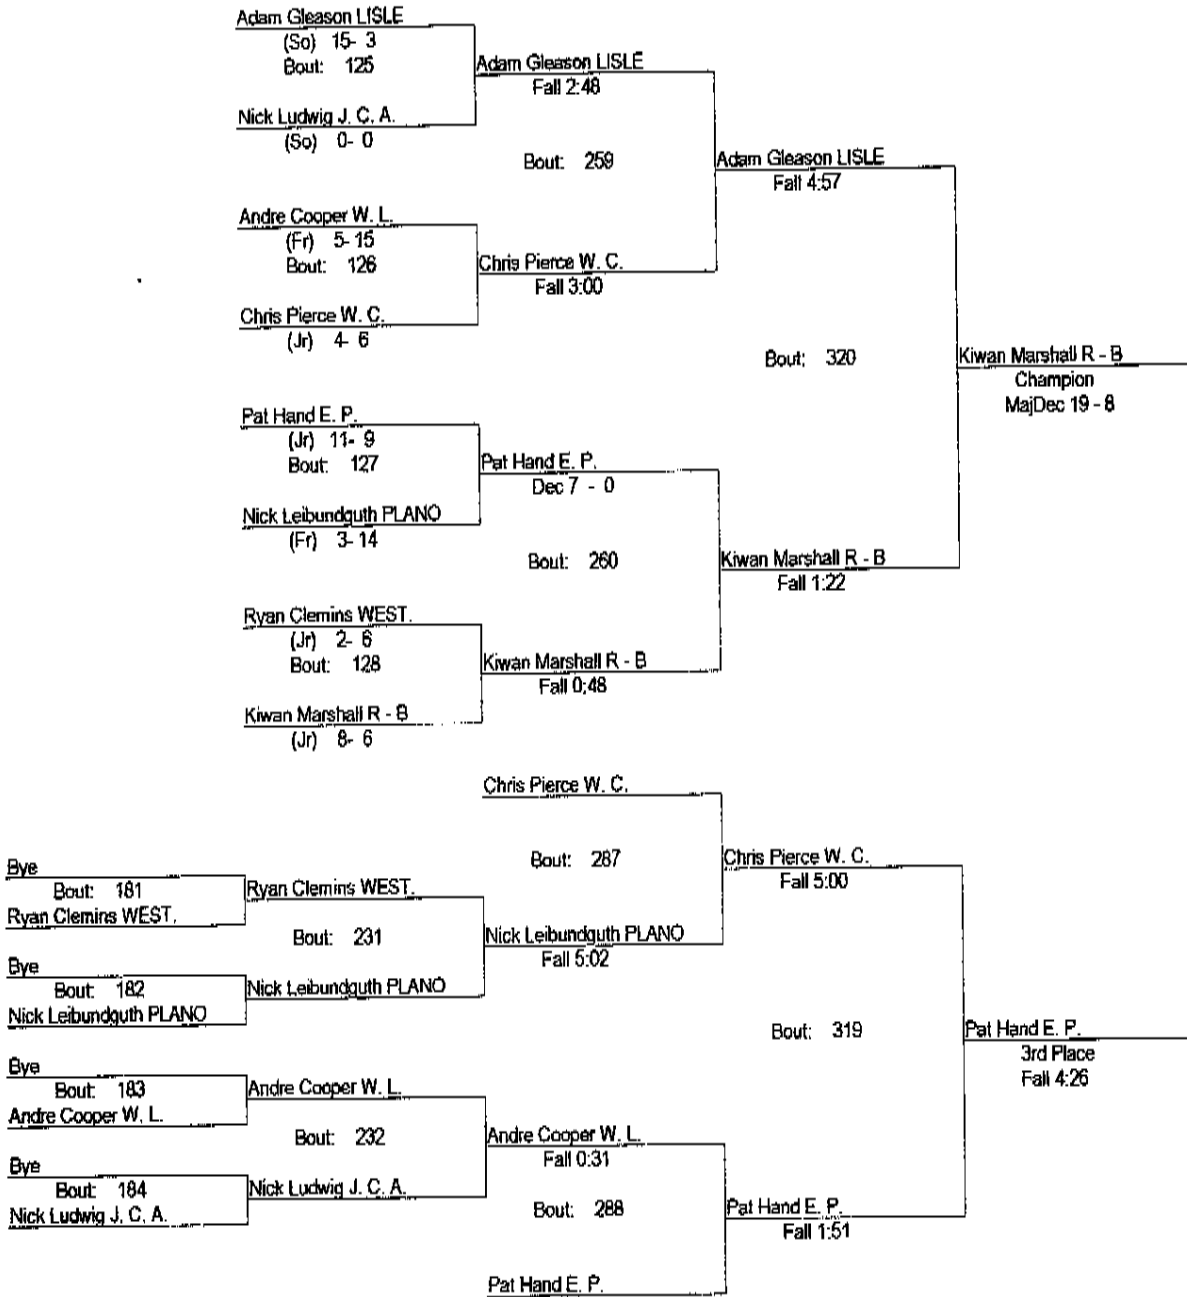

Lisle Steve Melichar Invitational

1/12/2008

125

1. Place Winners -

1st Kiwan Marshall R - B	(Jr) 11- 6
2nd Adam Gleason LISLE	(So) 17- 4
3rd Pat Hand E. P.	(Jr) 14- 10
4th Chris Pierce W. C.	(Jr) 6- 8