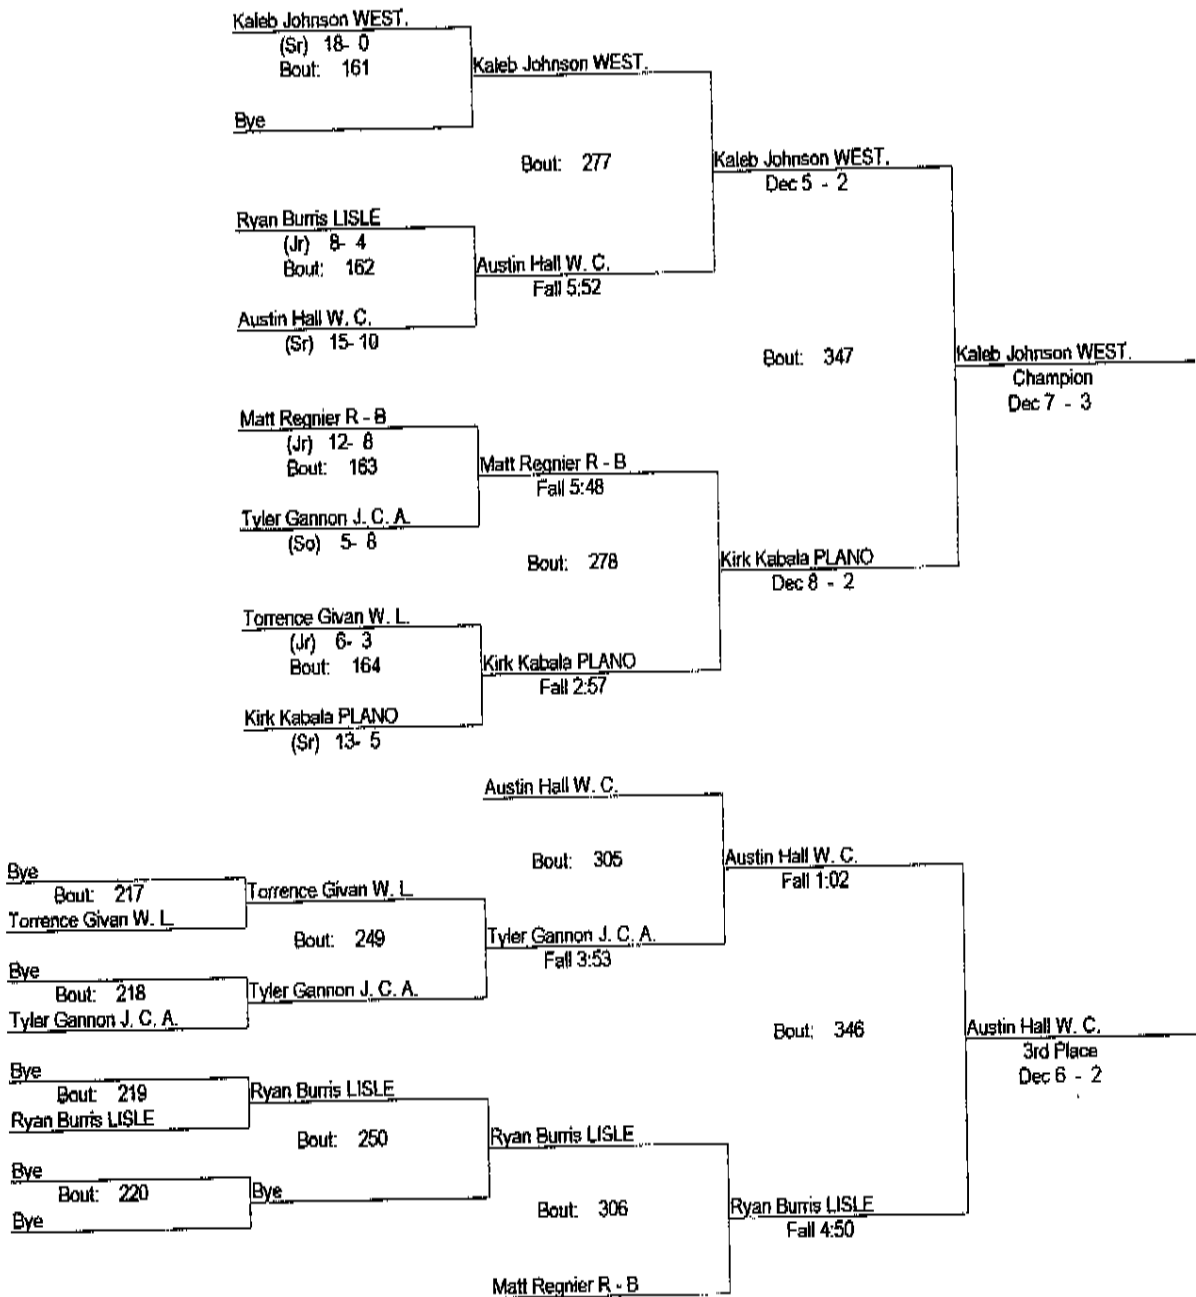

Lisle Steve Melichar Invitational

1/12/2008

215

- Place Winners -
- 1st Kaleb Johnson WEST. (Sr) 20- 0
- 2nd Kirk Kabala PLANO (Sr) 15- 6
- 3rd Austin Hall W. C. (Sr) 18- 11
- 4th Ryan Burris LISLE (Jr) 9- 6