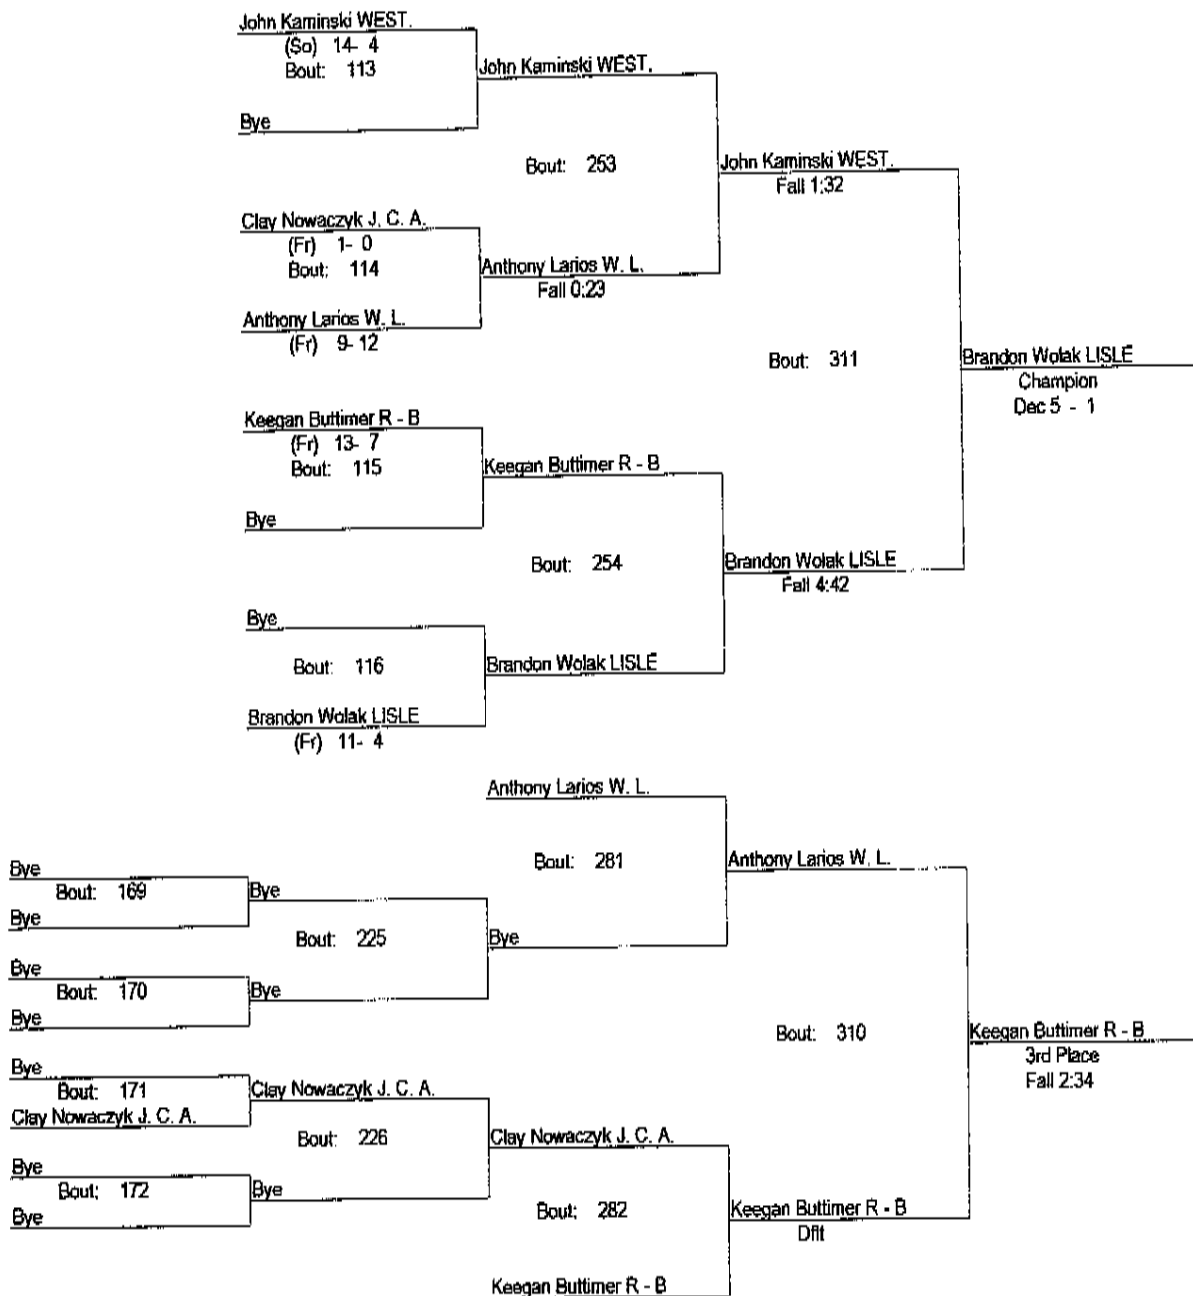

Lisle Steve Melichar Invitational

1/12/2008

Place	Score	Name	1st	2nd	3rd	4th
1	232.00	Lisle	5	5	1	2
2	131.50	Riverside-Brookfield	1	3	3	1
3	129.50	Walther Lutheran	2	1	2	3
4	100.00	Joliet Catholic Academy		2	2	4
5	93.50	West Chicago	3		1	1
6	70.00	Evergreen Park	2		2	
7	67.50	Westmont	1	2	1	
8	63.00	Plano		1	1	3
9	12.00	Aurora Central Catholic			1	

* Team has non-scoring wrestler

Lisle Steve Melichar Invitational

1/12/2008

103

1. Place Winners -
2. 1st Brandon Wolak LISLE (Fr) 13- 4
   - 2nd John Kaminski WEST. (So) 15- 5
   - 3rd Keegan Buttimer R - B (Fr) 15- 8
   - 4th Anthony Larios W. L. (Fr) 10-14