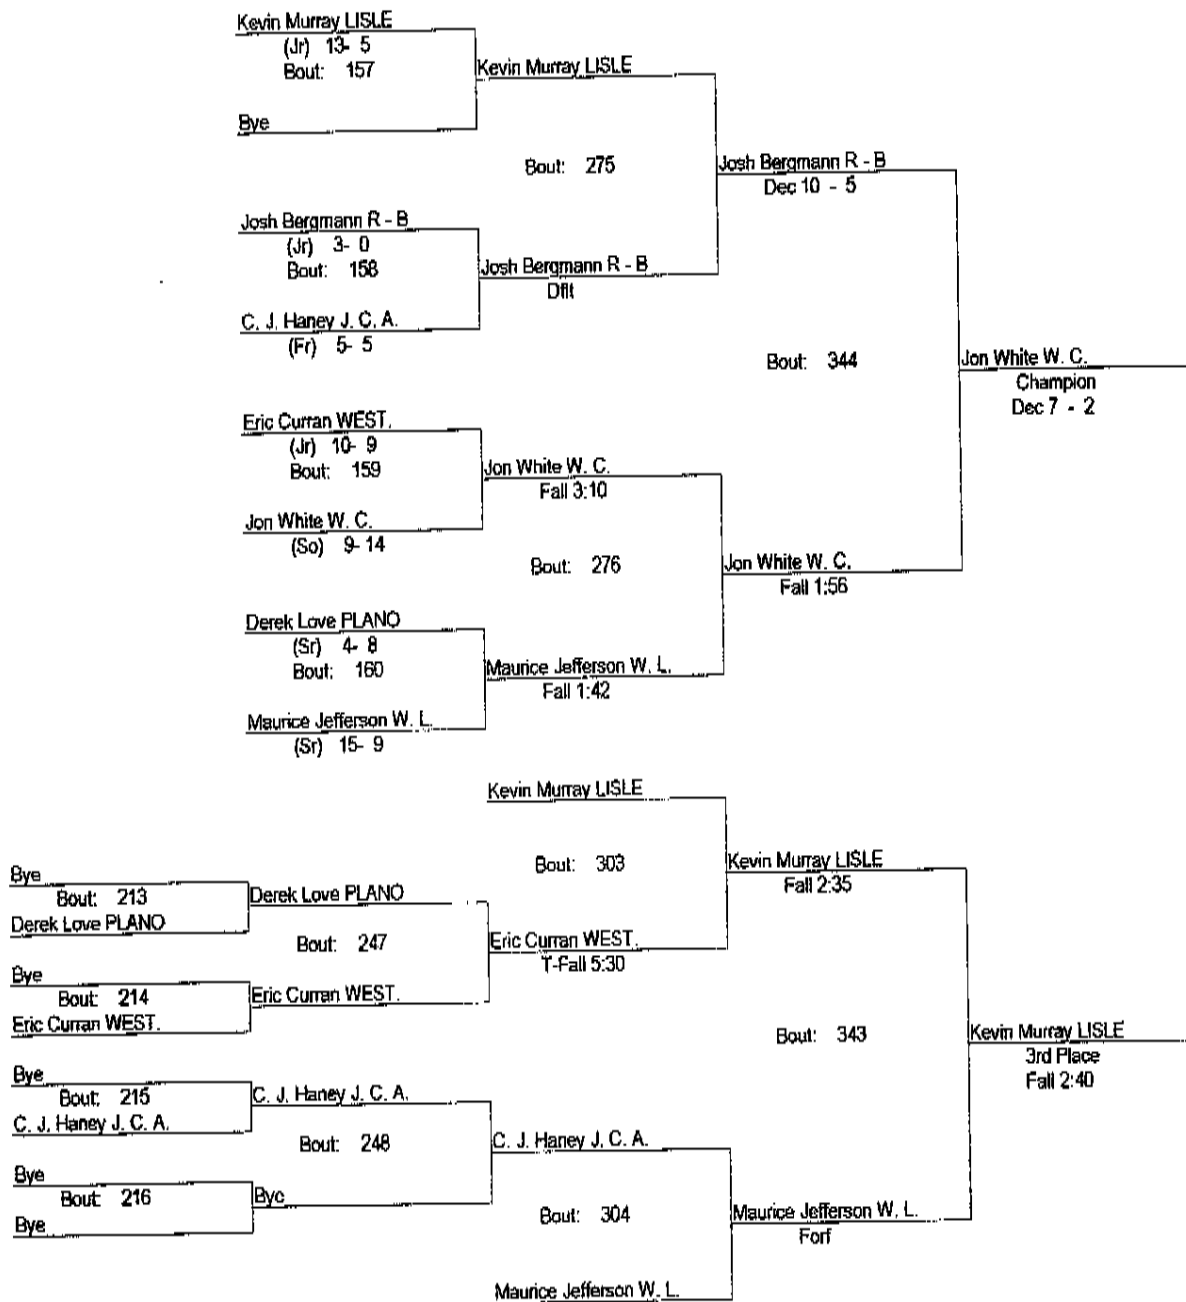

Lisle Steve Melichar Invitational

1/12/2008

189

1. Place Winners -
2. 1st Jon White W. C. (So) 12- 14
   - 2nd Josh Bergmann R - B (Jr) 5- 1
   - 3rd Kevin Murray LISLE (Jr) 15- 6
   - 4th Maurice Jefferson W. L. (Sr) 17- 11