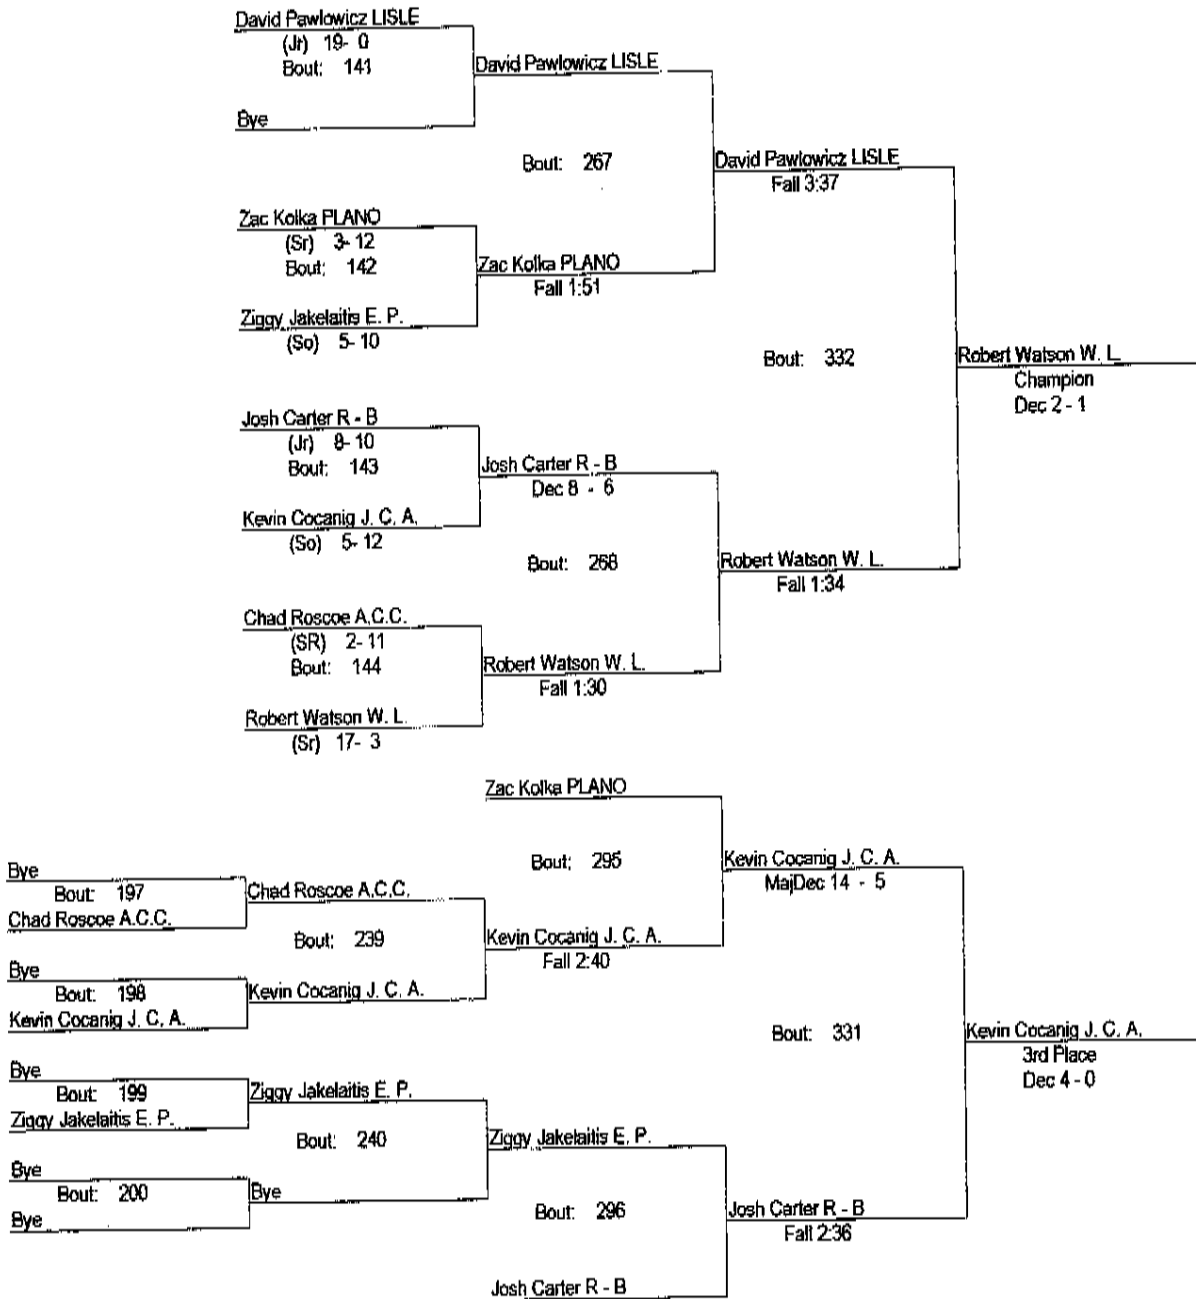

Lisle Steve Melichar Invitational

1/12/2008

145

1. Place Winners -
2. 1st Robert Watson W. L. (Sr) 20- 3
   - 2nd David Pawlowicz LISLE (Jr) 20- 1
   - 3rd Kevin Cocanig J. C. A. (So) 8-13
   - 4th Josh Carter R - B (Jr) 10-12