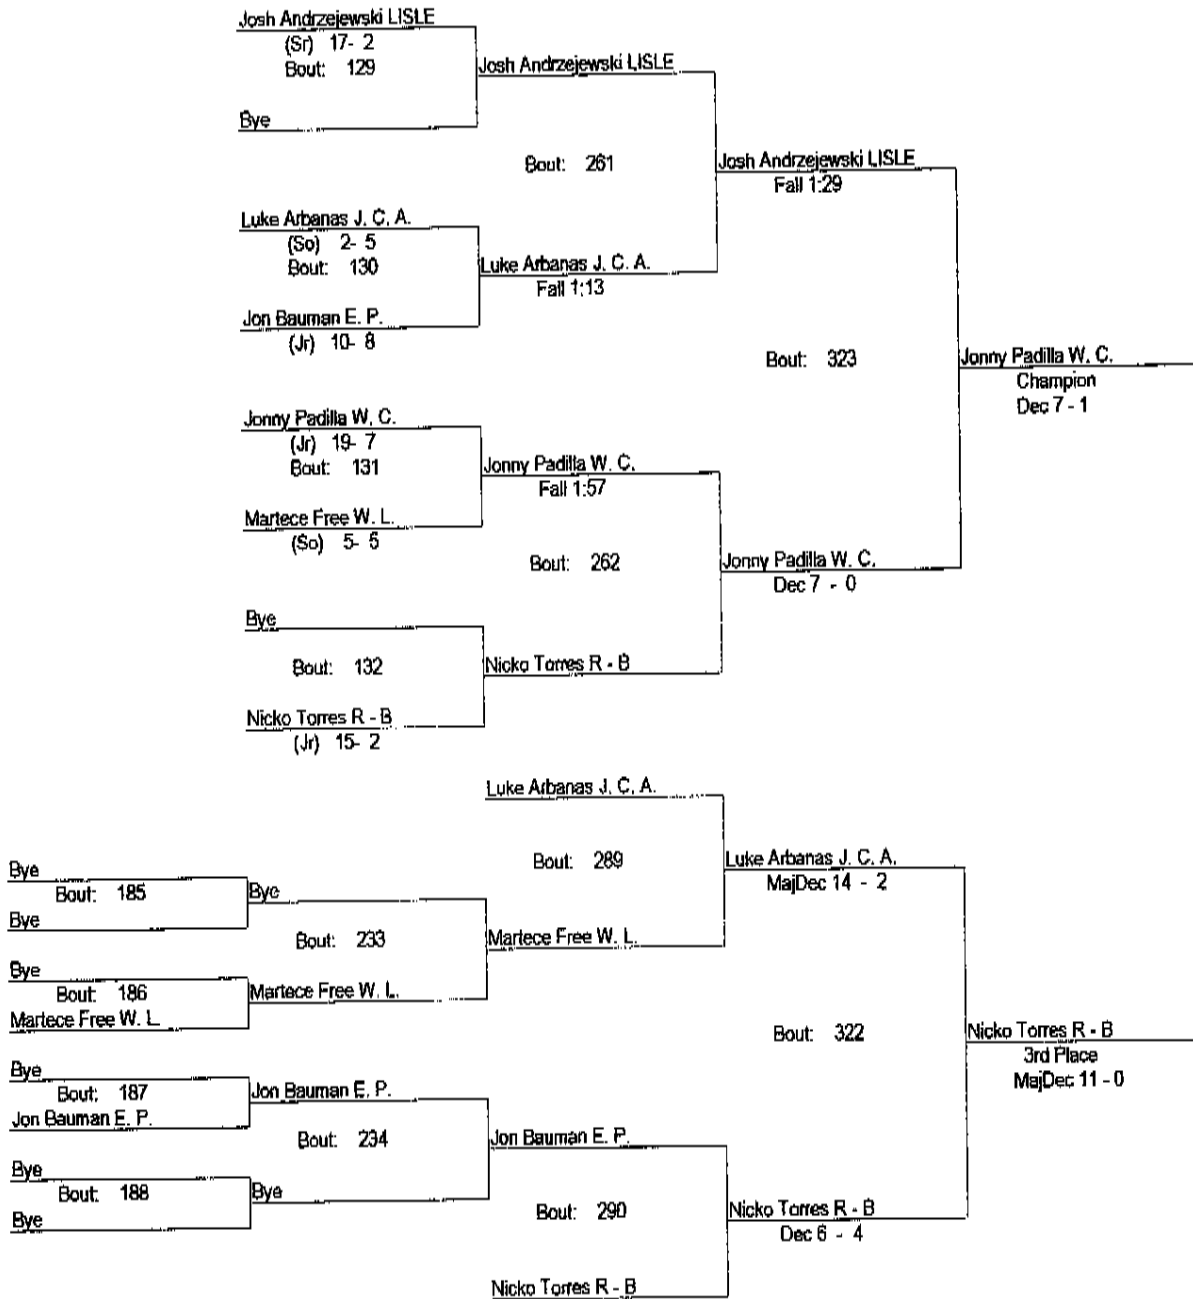

Lisle Steve Melichar Invitational

1/12/2008

130

1. Place Winners -
2. 1st Jonny Padilla W. C. (Jr) 22- 7
   - 2nd Josh Andrzejewski LISLE (Sr) 18- 3
   - 3rd Nicko Torres R - B (Jr) 17- 3
   - 4th Luke Arbanas J. C. A. (So) 4- 7