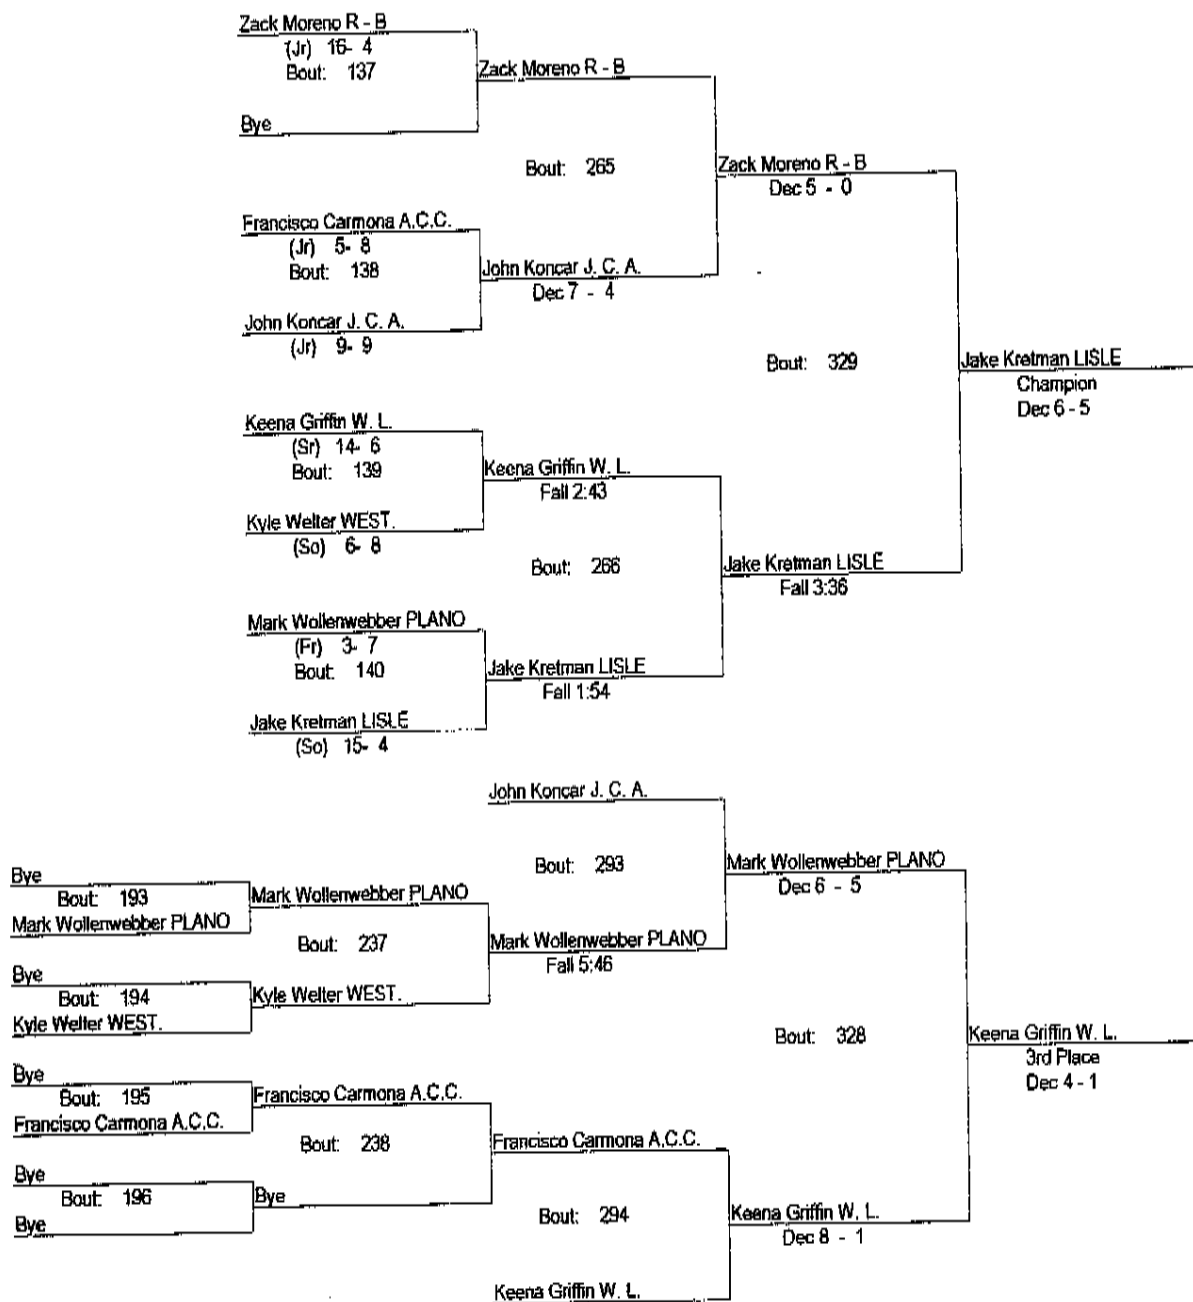

Lisle Steve Melichar Invitational

1/12/2008

140

- Place Winners -
- 1st Jake Kretman LISLE (So) 18-4
 - 2nd Zack Moreno R - B (Jr) 17-5
 - 3rd Keena Griffin W. L. (Sr) 17-7
 - 4th Mark Wollenwebber PLANO (Fr) 5-9