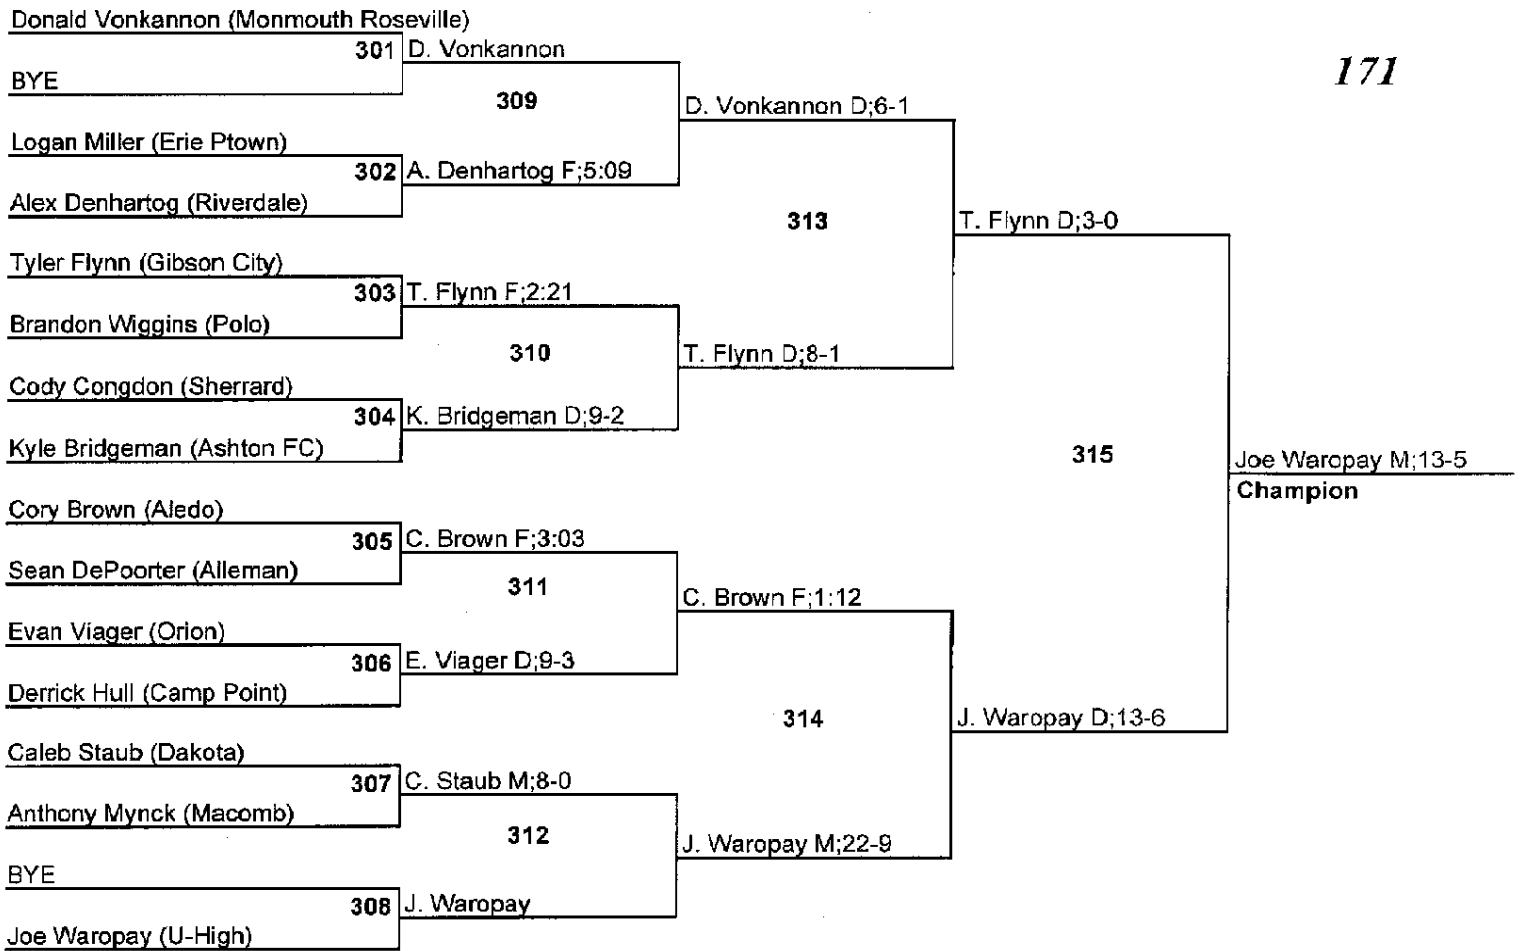

309 412.3006

2008 Orion Invitational Tournament**Team Standings**

FINAL

Plc	Score	School	CH	WB	1	2	3	4	5	6
1	203.0	Dakota	0	0	3	1	0	2	4	1
2	164.5	Gibson City	0	0	2	3	1	0	0	0
3	145.5	Orion	0	0	0	1	3	2	2	0
4	136.0	Macomb	0	0	3	1	0	1	0	1
5	133.0	Aledo	0	0	1	2	1	2	0	1
6	130.5	Sherrard	0	0	1	1	1	2	1	1
7	102.0	Kewanee	0	0	1	1	2	0	0	1
8	100.0	Riverdale	0	0	1	0	0	3	1	2
9	96.0	Camp Point	0	0	0	2	1	0	1	1
10	92.0	U-High	0	0	1	0	2	0	0	2
11	75.5	Erie Ptown	0	0	0	1	0	1	1	2
12	72.0	Alleman	0	0	1	0	1	1	0	1
13	53.0	Polo	0	0	0	1	1	0	1	0
14	43.0	Ashton FC	0	0	0	0	1	0	2	0
15	36.0	Rockridge	0	0	0	0	0	0	1	0
16	12.0	Monmouth Roseville	0	0	0	0	0	0	0	1

2008 Orion Invitational Tournament

103

2008 Orion Invitational Tournament

112

2008 Orion Invitational Tournament

119

2008 Orion Invitational Tournament

2008 Orion Invitational Tournament

2008 Orion Invitational Tournament

2008 Orion Invitational Tournament

145

2008 Orion Invitational Tournament

2008 Orion Invitational Tournament

2008 Orion Invitational Tournament

2008 Orion Invitational Tournament