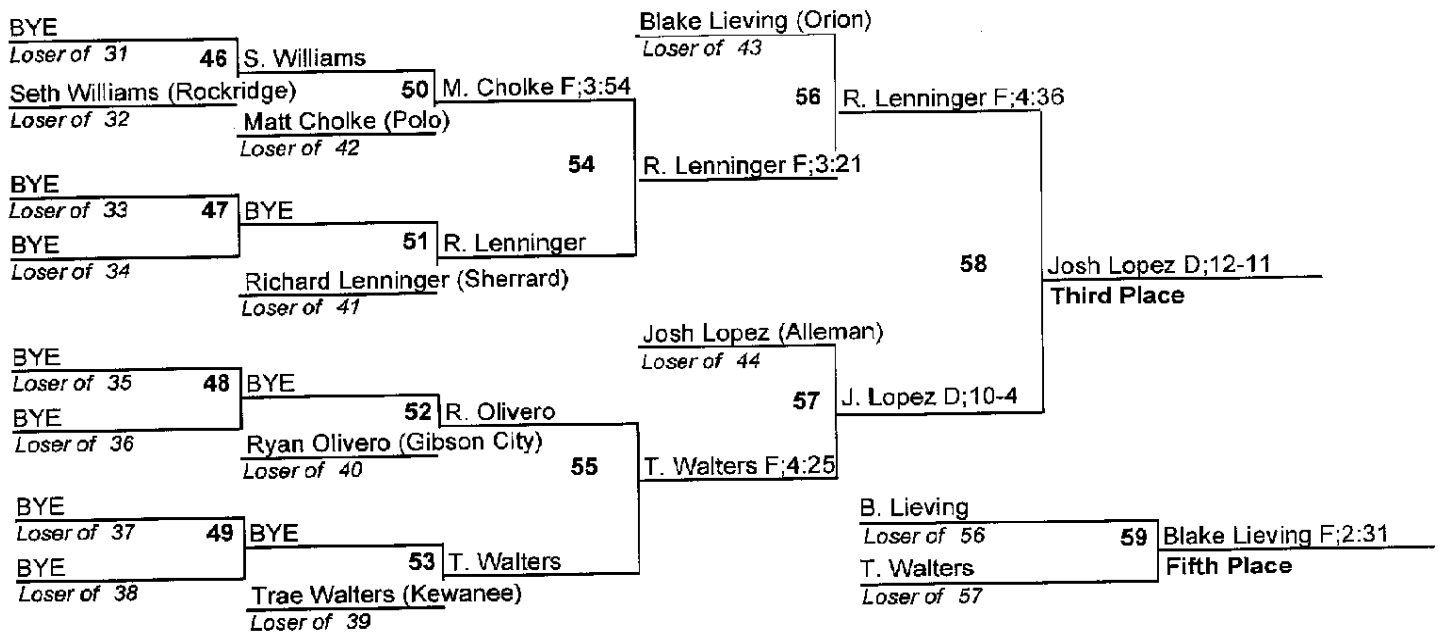

309 412.3006

2008 Orion Invitational Tournament**Team Standings**

FINAL

Plc	Score	School	CH	WB	1	2	3	4	5	6
1	203.0	Dakota	0	0	3	1	0	2	4	1
2	164.5	Gibson City	0	0	2	3	1	0	0	0
3	145.5	Orion	0	0	0	1	3	2	2	0
4	136.0	Macomb	0	0	3	1	0	1	0	1
5	133.0	Aledo	0	0	1	2	1	2	0	1
6	130.5	Sherrard	0	0	1	1	1	2	1	1
7	102.0	Kewanee	0	0	1	1	2	0	0	1
8	100.0	Riverdale	0	0	1	0	0	3	1	2
9	96.0	Camp Point	0	0	0	2	1	0	1	1
10	92.0	U-High	0	0	1	0	2	0	0	2
11	75.5	Erie Ptown	0	0	0	1	0	1	1	2
12	72.0	Alleman	0	0	1	0	1	1	0	1
13	53.0	Polo	0	0	0	1	1	0	1	0
14	43.0	Ashton FC	0	0	0	0	1	0	2	0
15	36.0	Rockridge	0	0	0	0	0	0	1	0
16	12.0	Monmouth Roseville	0	0	0	0	0	0	0	1

2008 Orion Invitational Tournament

103

2008 Orion Invitational Tournament

112

2008 Orion Invitational Tournament

119

2008 Orion Invitational Tournament

2008 Orion Invitational Tournament