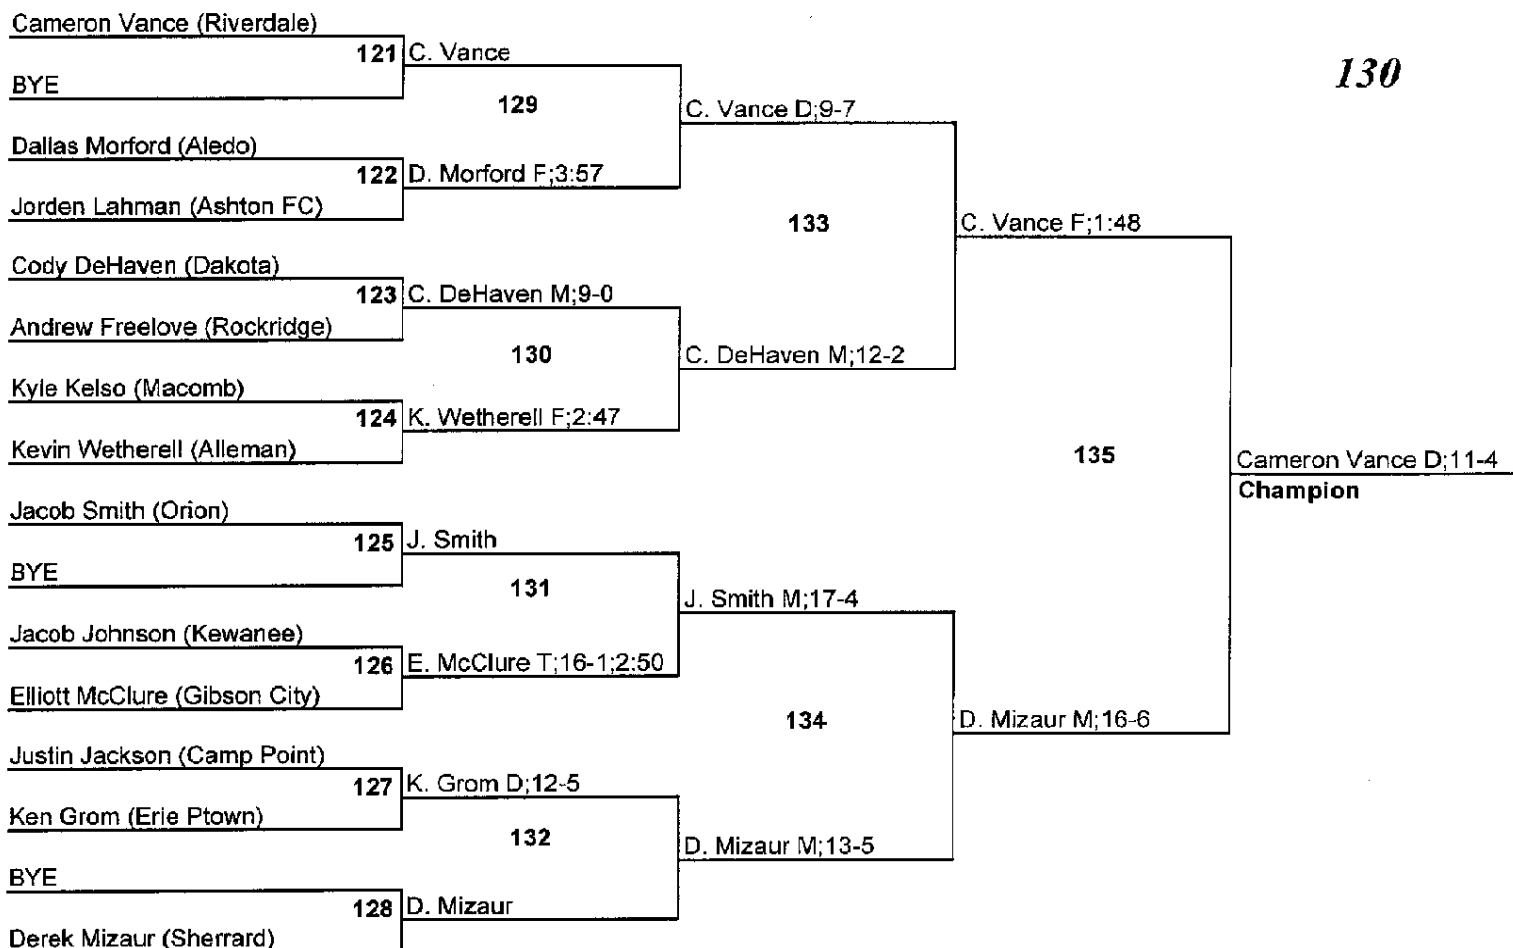

309 412.3006

2008 Orion Invitational Tournament**Team Standings**

FINAL

Plc	Score	School	CH	WB	1	2	3	4	5	6
1	203.0	Dakota	0	0	3	1	0	2	4	1
2	164.5	Gibson City	0	0	2	3	1	0	0	0
3	145.5	Orion	0	0	0	1	3	2	2	0
4	136.0	Macomb	0	0	3	1	0	1	0	1
5	133.0	Aledo	0	0	1	2	1	2	0	1
6	130.5	Sherrard	0	0	1	1	1	2	1	1
7	102.0	Kewanee	0	0	1	1	2	0	0	1
8	100.0	Riverdale	0	0	1	0	0	3	1	2
9	96.0	Camp Point	0	0	0	2	1	0	1	1
10	92.0	U-High	0	0	1	0	2	0	0	2
11	75.5	Erie Ptown	0	0	0	1	0	1	1	2
12	72.0	Alleman	0	0	1	0	1	1	0	1
13	53.0	Polo	0	0	0	1	1	0	1	0
14	43.0	Ashton FC	0	0	0	0	1	0	2	0
15	36.0	Rockridge	0	0	0	0	0	0	1	0
16	12.0	Monmouth Roseville	0	0	0	0	0	0	0	1

2008 Orion Invitational Tournament

103

2008 Orion Invitational Tournament

112

2008 Orion Invitational Tournament

119

2008 Orion Invitational Tournament

2008 Orion Invitational Tournament

2008 Orion Invitational Tournament

2008 Orion Invitational Tournament

145

2008 Orion Invitational Tournament

2008 Orion Invitational Tournament

2008 Orion Invitational Tournament

2008 Orion Invitational Tournament