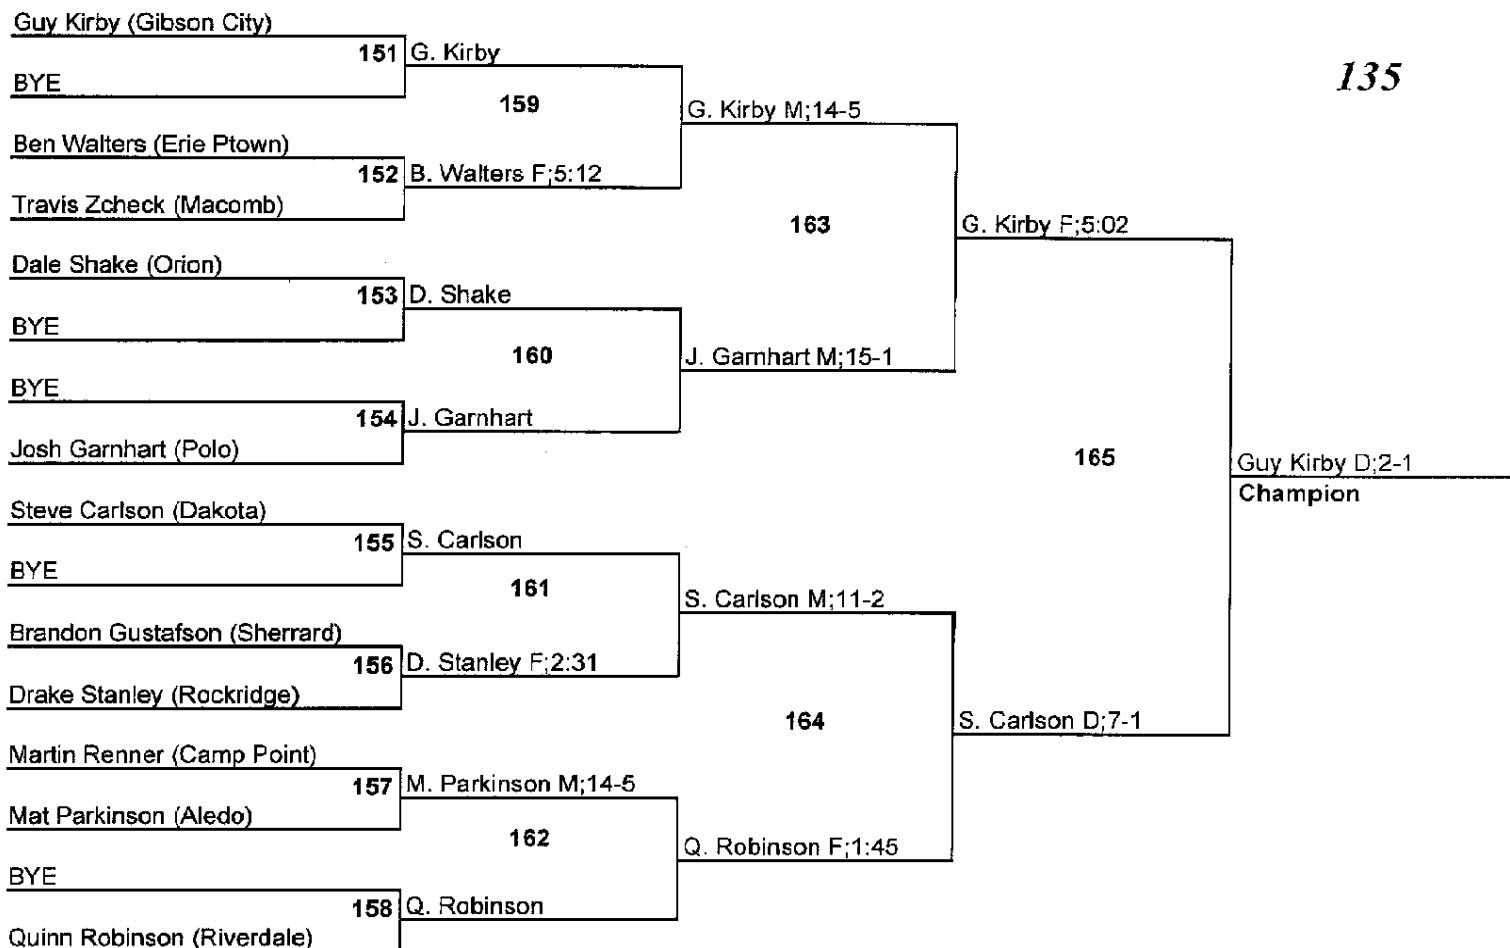

2008 Orion Invitational Tournament