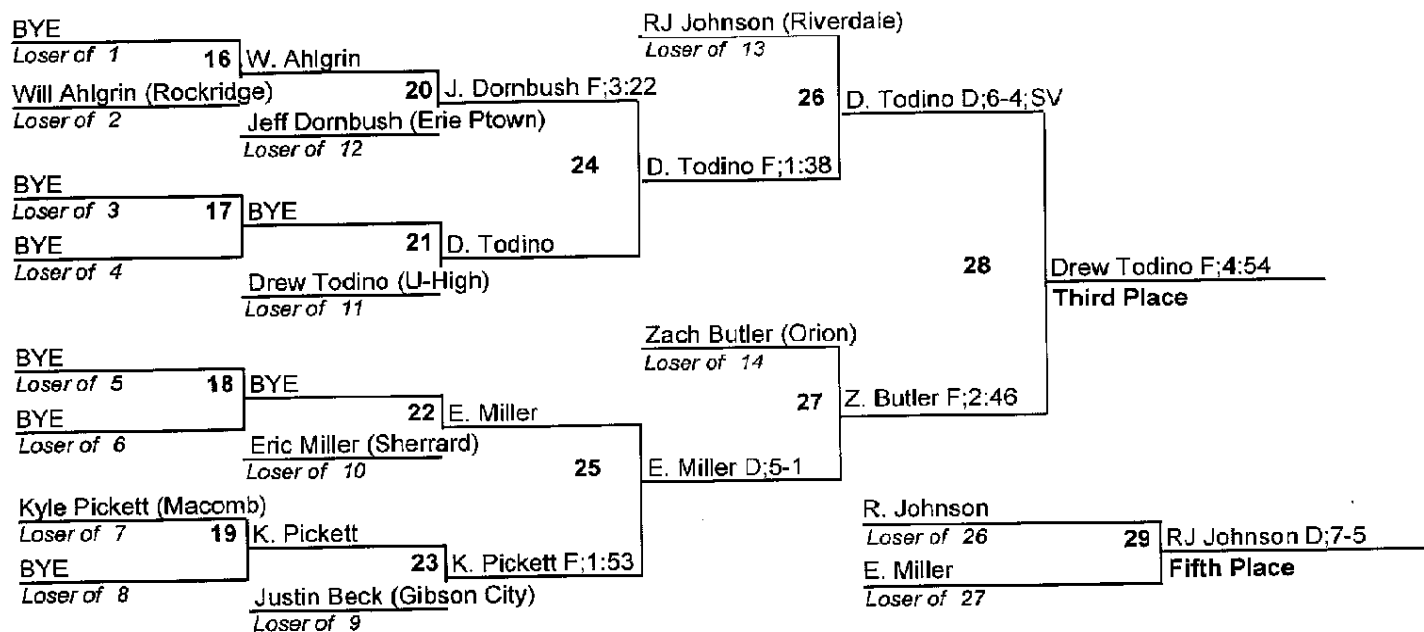

309 412.3006

2008 Orion Invitational Tournament**Team Standings**

FINAL

Plc	Score	School	CH	WB	1	2	3	4	5	6
1	203.0	Dakota	0	0	3	1	0	2	4	1
2	164.5	Gibson City	0	0	2	3	1	0	0	0
3	145.5	Orion	0	0	0	1	3	2	2	0
4	136.0	Macomb	0	0	3	1	0	1	0	1
5	133.0	Aledo	0	0	1	2	1	2	0	1
6	130.5	Sherrard	0	0	1	1	1	2	1	1
7	102.0	Kewanee	0	0	1	1	2	0	0	1
8	100.0	Riverdale	0	0	1	0	0	3	1	2
9	96.0	Camp Point	0	0	0	2	1	0	1	1
10	92.0	U-High	0	0	1	0	2	0	0	2
11	75.5	Erie Ptown	0	0	0	1	0	1	1	2
12	72.0	Alleman	0	0	1	0	1	1	0	1
13	53.0	Polo	0	0	0	1	1	0	1	0
14	43.0	Ashton FC	0	0	0	0	1	0	2	0
15	36.0	Rockridge	0	0	0	0	0	0	1	0
16	12.0	Monmouth Roseville	0	0	0	0	0	0	0	1

2008 Orion Invitational Tournament

103

2008 Orion Invitational Tournament

112

2008 Orion Invitational Tournament

119

2008 Orion Invitational Tournament

2008 Orion Invitational Tournament