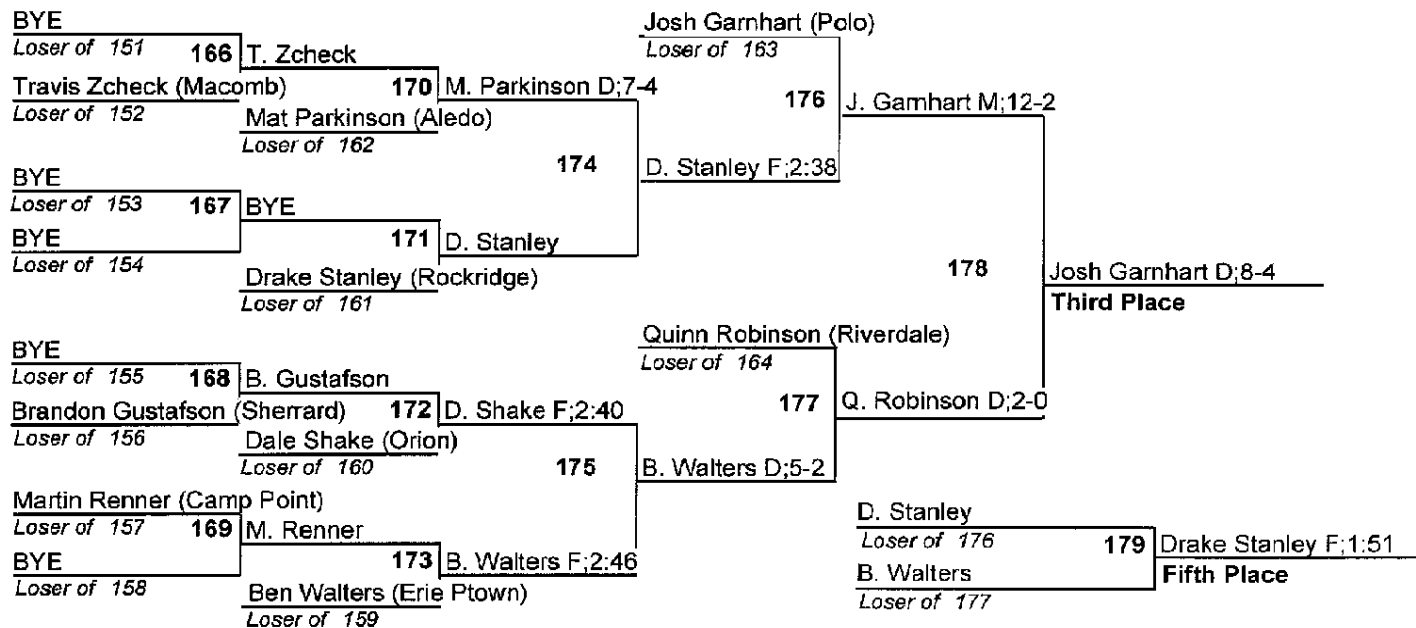

309 412.3006

2008 Orion Invitational Tournament**Team Standings**

FINAL

Plc	Score	School	CH	WB	1	2	3	4	5	6
1	203.0	Dakota	0	0	3	1	0	2	4	1
2	164.5	Gibson City	0	0	2	3	1	0	0	0
3	145.5	Orion	0	0	0	1	3	2	2	0
4	136.0	Macomb	0	0	3	1	0	1	0	1
5	133.0	Aledo	0	0	1	2	1	2	0	1
6	130.5	Sherrard	0	0	1	1	1	2	1	1
7	102.0	Kewanee	0	0	1	1	2	0	0	1
8	100.0	Riverdale	0	0	1	0	0	3	1	2
9	96.0	Camp Point	0	0	0	2	1	0	1	1
10	92.0	U-High	0	0	1	0	2	0	0	2
11	75.5	Erie Ptown	0	0	0	1	0	1	1	2
12	72.0	Alleman	0	0	1	0	1	1	0	1
13	53.0	Polo	0	0	0	1	1	0	1	0
14	43.0	Ashton FC	0	0	0	0	1	0	2	0
15	36.0	Rockridge	0	0	0	0	0	0	1	0
16	12.0	Monmouth Roseville	0	0	0	0	0	0	0	1

2008 Orion Invitational Tournament

103

2008 Orion Invitational Tournament

112

2008 Orion Invitational Tournament

119

2008 Orion Invitational Tournament

2008 Orion Invitational Tournament

2008 Orion Invitational Tournament

2008 Orion Invitational Tournament

145

2008 Orion Invitational Tournament

2008 Orion Invitational Tournament

2008 Orion Invitational Tournament

2008 Orion Invitational Tournament