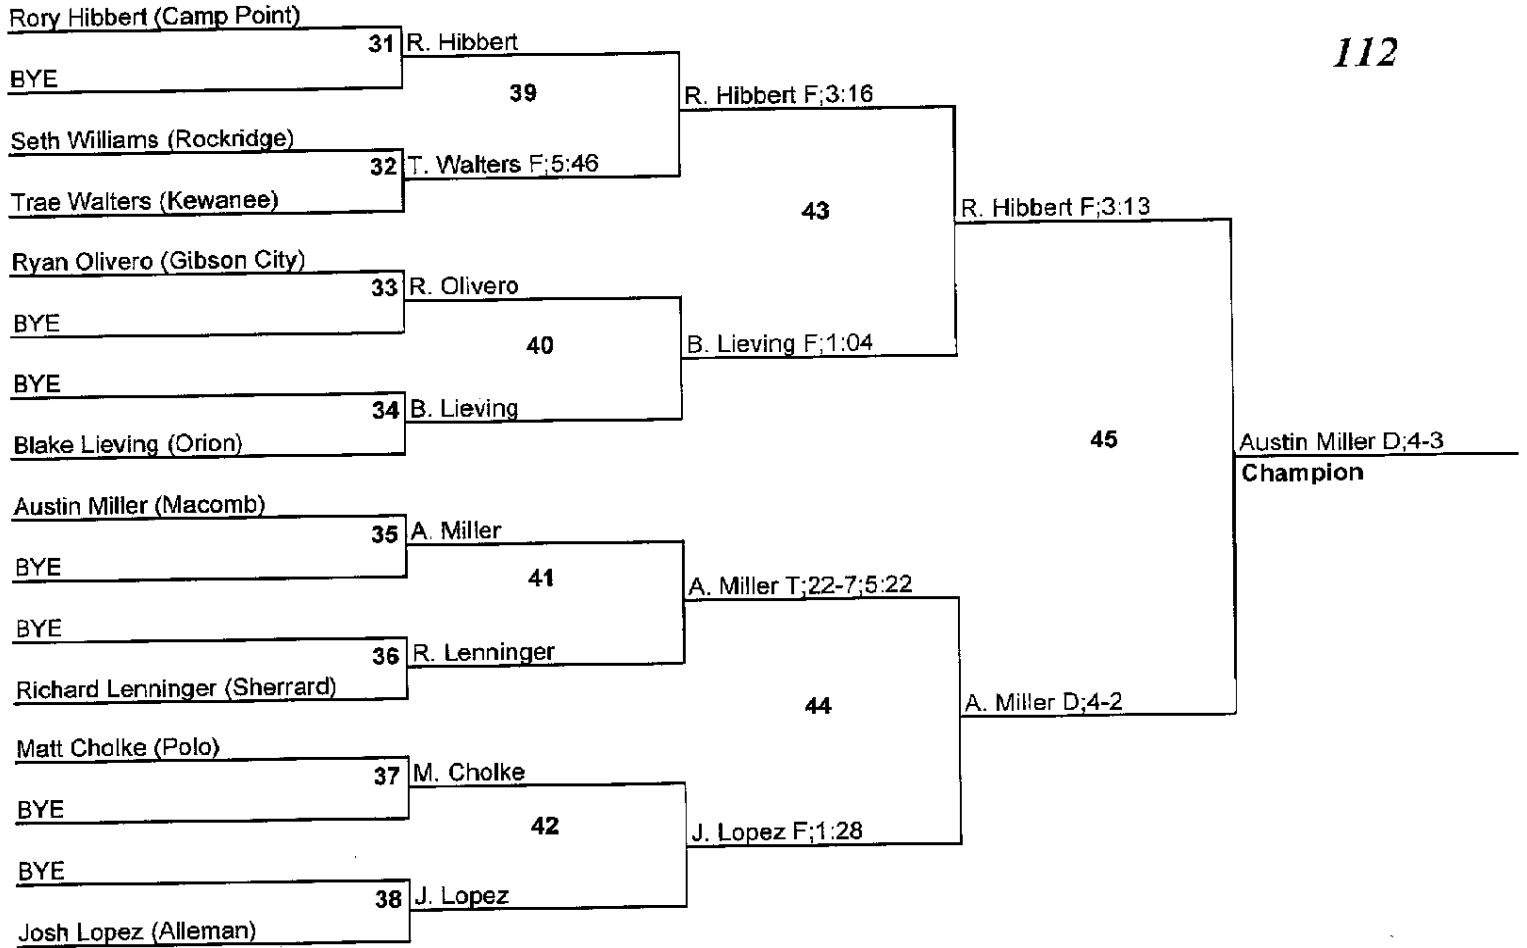

309 412.3006

2008 Orion Invitational Tournament**Team Standings**

FINAL

Plc	Score	School	CH	WB	1	2	3	4	5	6
1	203.0	Dakota	0	0	3	1	0	2	4	1
2	164.5	Gibson City	0	0	2	3	1	0	0	0
3	145.5	Orion	0	0	0	1	3	2	2	0
4	136.0	Macomb	0	0	3	1	0	1	0	1
5	133.0	Aledo	0	0	1	2	1	2	0	1
6	130.5	Sherrard	0	0	1	1	1	2	1	1
7	102.0	Kewanee	0	0	1	1	2	0	0	1
8	100.0	Riverdale	0	0	1	0	0	3	1	2
9	96.0	Camp Point	0	0	0	2	1	0	1	1
10	92.0	U-High	0	0	1	0	2	0	0	2
11	75.5	Erie Ptown	0	0	0	1	0	1	1	2
12	72.0	Alleman	0	0	1	0	1	1	0	1
13	53.0	Polo	0	0	0	1	1	0	1	0
14	43.0	Ashton FC	0	0	0	0	1	0	2	0
15	36.0	Rockridge	0	0	0	0	0	0	1	0
16	12.0	Monmouth Roseville	0	0	0	0	0	0	0	1

2008 Orion Invitational Tournament

103

2008 Orion Invitational Tournament

112

2008 Orion Invitational Tournament

119

2008 Orion Invitational Tournament

2008 Orion Invitational Tournament