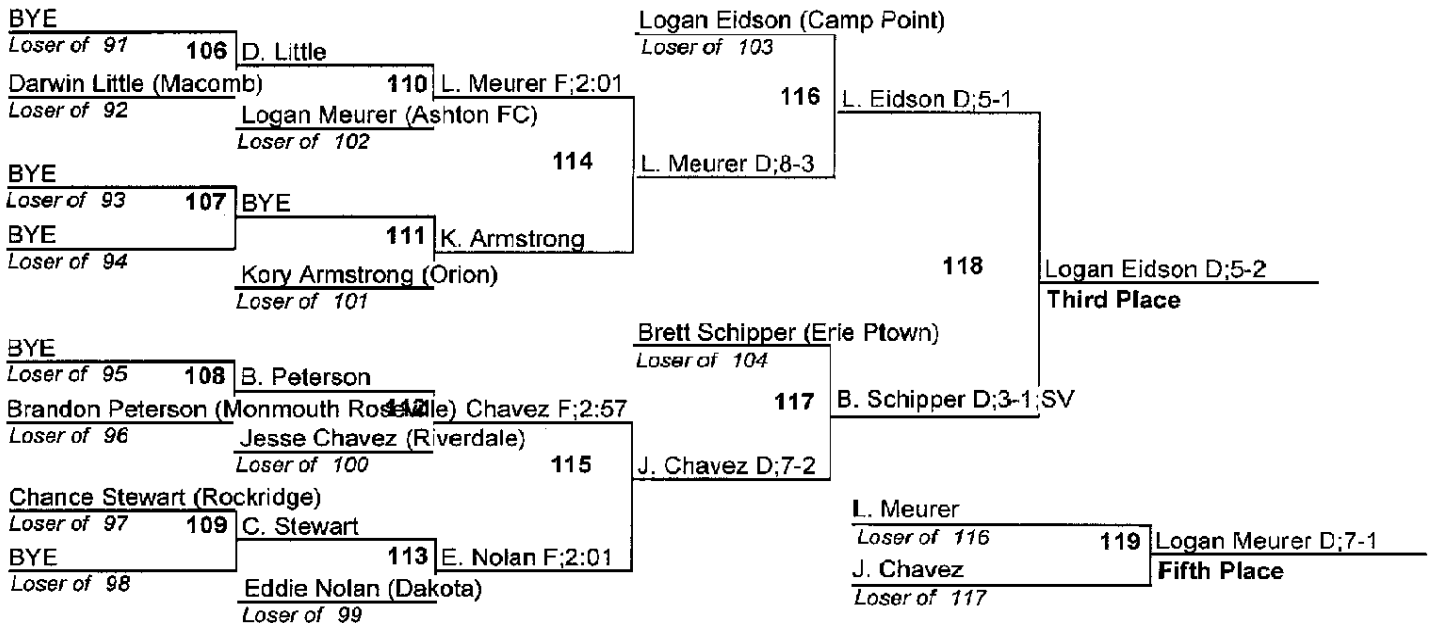

309 412.3006

2008 Orion Invitational Tournament**Team Standings**

FINAL

Plc	Score	School	CH	WB	1	2	3	4	5	6
1	203.0	Dakota	0	0	3	1	0	2	4	1
2	164.5	Gibson City	0	0	2	3	1	0	0	0
3	145.5	Orion	0	0	0	1	3	2	2	0
4	136.0	Macomb	0	0	3	1	0	1	0	1
5	133.0	Aledo	0	0	1	2	1	2	0	1
6	130.5	Sherrard	0	0	1	1	1	2	1	1
7	102.0	Kewanee	0	0	1	1	2	0	0	1
8	100.0	Riverdale	0	0	1	0	0	3	1	2
9	96.0	Camp Point	0	0	0	2	1	0	1	1
10	92.0	U-High	0	0	1	0	2	0	0	2
11	75.5	Erie Ptown	0	0	0	1	0	1	1	2
12	72.0	Alleman	0	0	1	0	1	1	0	1
13	53.0	Polo	0	0	0	1	1	0	1	0
14	43.0	Ashton FC	0	0	0	0	1	0	2	0
15	36.0	Rockridge	0	0	0	0	0	0	1	0
16	12.0	Monmouth Roseville	0	0	0	0	0	0	0	1

2008 Orion Invitational Tournament

103

2008 Orion Invitational Tournament

112

2008 Orion Invitational Tournament

119

2008 Orion Invitational Tournament

2008 Orion Invitational Tournament