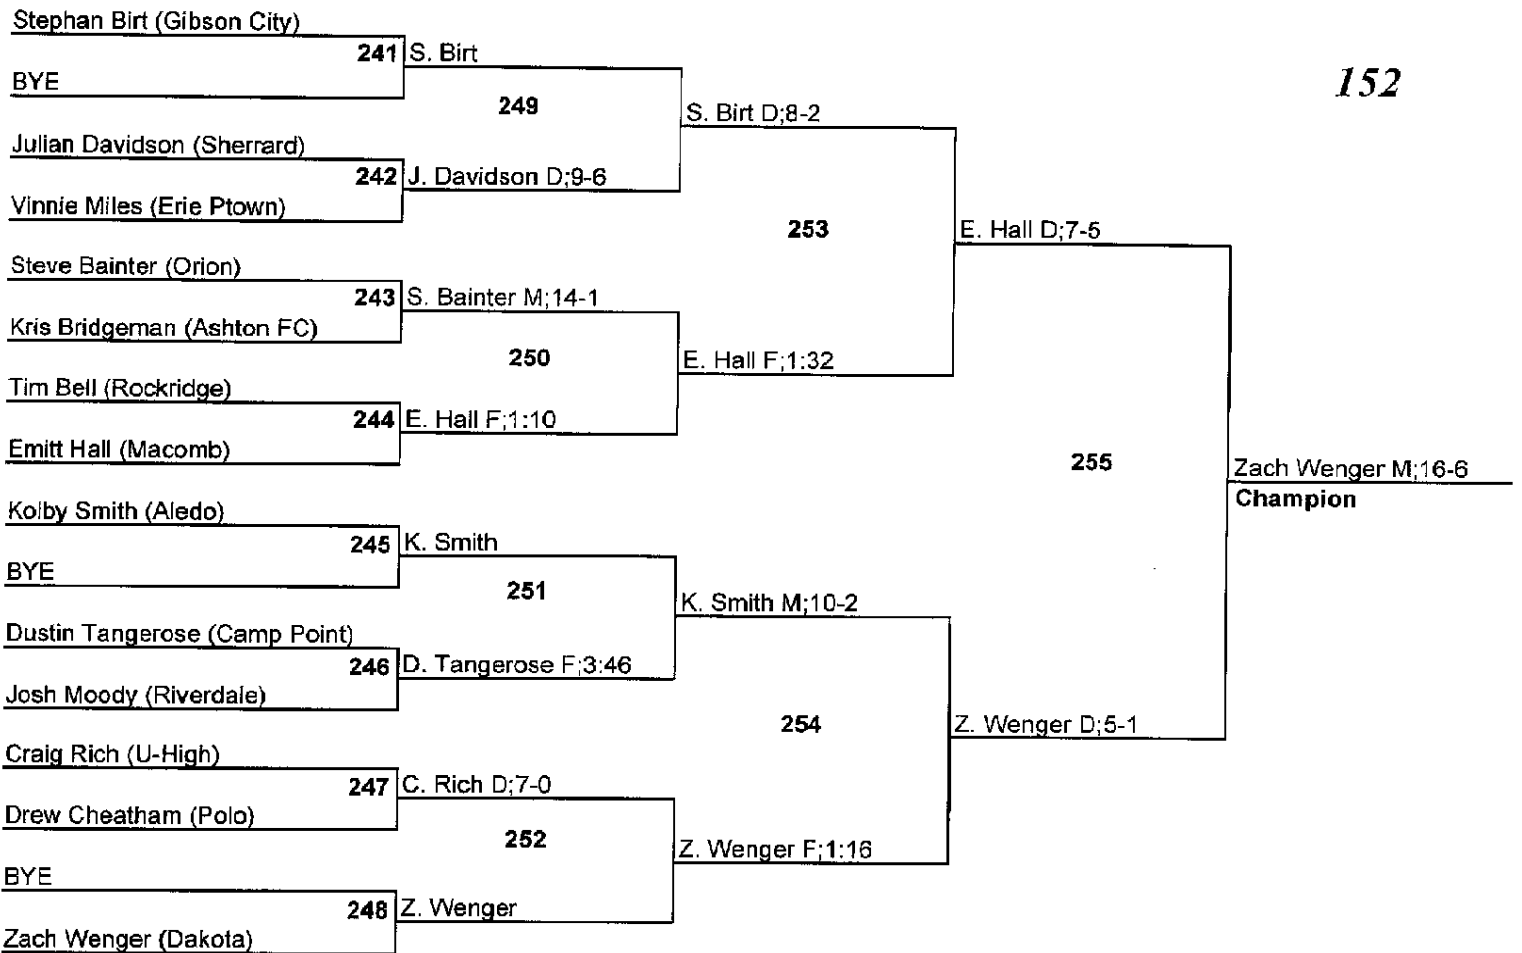

309 412.3006

2008 Orion Invitational Tournament**Team Standings**

FINAL

Plc	Score	School	CH	WB	1	2	3	4	5	6
1	203.0	Dakota	0	0	3	1	0	2	4	1
2	164.5	Gibson City	0	0	2	3	1	0	0	0
3	145.5	Orion	0	0	0	1	3	2	2	0
4	136.0	Macomb	0	0	3	1	0	1	0	1
5	133.0	Aledo	0	0	1	2	1	2	0	1
6	130.5	Sherrard	0	0	1	1	1	2	1	1
7	102.0	Kewanee	0	0	1	1	2	0	0	1
8	100.0	Riverdale	0	0	1	0	0	3	1	2
9	96.0	Camp Point	0	0	0	2	1	0	1	1
10	92.0	U-High	0	0	1	0	2	0	0	2
11	75.5	Erie Ptown	0	0	0	1	0	1	1	2
12	72.0	Alleman	0	0	1	0	1	1	0	1
13	53.0	Polo	0	0	0	1	1	0	1	0
14	43.0	Ashton FC	0	0	0	0	1	0	2	0
15	36.0	Rockridge	0	0	0	0	0	0	1	0
16	12.0	Monmouth Roseville	0	0	0	0	0	0	0	1

2008 Orion Invitational Tournament

103

2008 Orion Invitational Tournament

112

2008 Orion Invitational Tournament

119

2008 Orion Invitational Tournament

2008 Orion Invitational Tournament

2008 Orion Invitational Tournament

2008 Orion Invitational Tournament

145

2008 Orion Invitational Tournament

2008 Orion Invitational Tournament

2008 Orion Invitational Tournament

2008 Orion Invitational Tournament

2008 Orion Invitational Tournament

215

2008 Orion Invitational Tournament