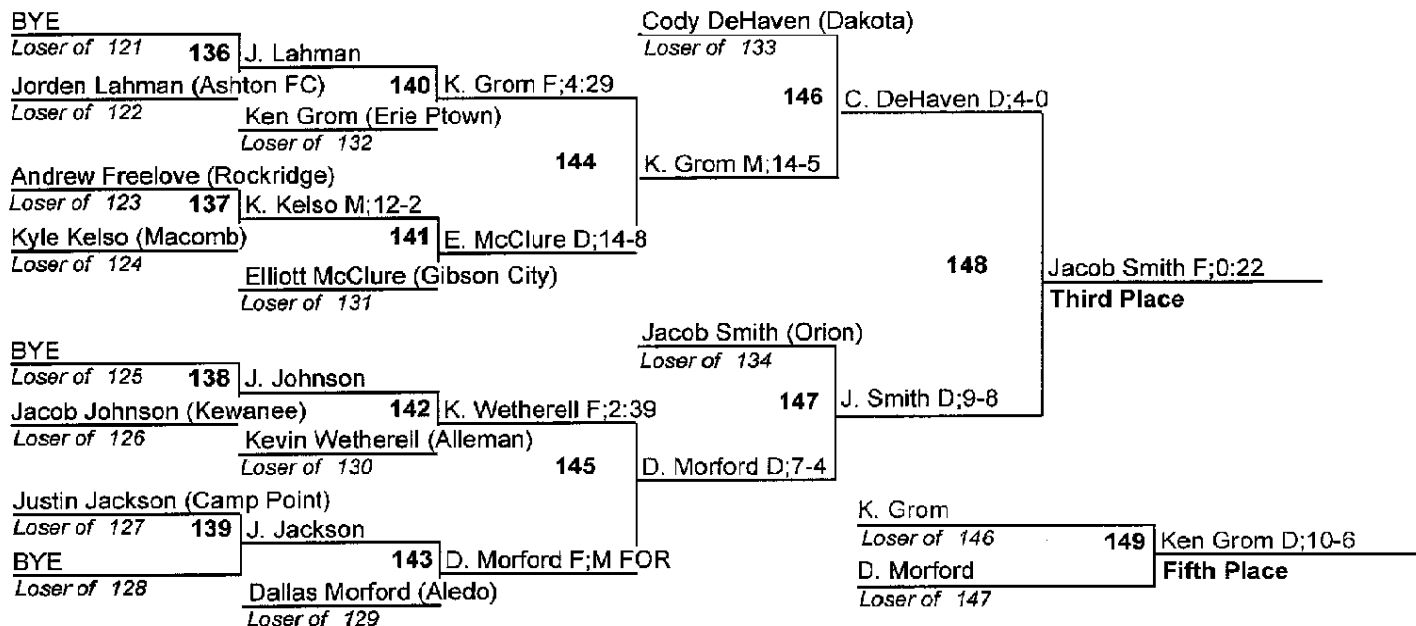

309 412.3006

2008 Orion Invitational Tournament**Team Standings**

FINAL

Plc	Score	School	CH	WB	1	2	3	4	5	6
1	203.0	Dakota	0	0	3	1	0	2	4	1
2	164.5	Gibson City	0	0	2	3	1	0	0	0
3	145.5	Orion	0	0	0	1	3	2	2	0
4	136.0	Macomb	0	0	3	1	0	1	0	1
5	133.0	Aledo	0	0	1	2	1	2	0	1
6	130.5	Sherrard	0	0	1	1	1	2	1	1
7	102.0	Kewanee	0	0	1	1	2	0	0	1
8	100.0	Riverdale	0	0	1	0	0	3	1	2
9	96.0	Camp Point	0	0	0	2	1	0	1	1
10	92.0	U-High	0	0	1	0	2	0	0	2
11	75.5	Erie Ptown	0	0	0	1	0	1	1	2
12	72.0	Alleman	0	0	1	0	1	1	0	1
13	53.0	Polo	0	0	0	1	1	0	1	0
14	43.0	Ashton FC	0	0	0	0	1	0	2	0
15	36.0	Rockridge	0	0	0	0	0	0	1	0
16	12.0	Monmouth Roseville	0	0	0	0	0	0	0	1

2008 Orion Invitational Tournament

103

2008 Orion Invitational Tournament

112

2008 Orion Invitational Tournament

119

2008 Orion Invitational Tournament

2008 Orion Invitational Tournament

2008 Orion Invitational Tournament

2008 Orion Invitational Tournament

145

2008 Orion Invitational Tournament

2008 Orion Invitational Tournament

2008 Orion Invitational Tournament

2008 Orion Invitational Tournament