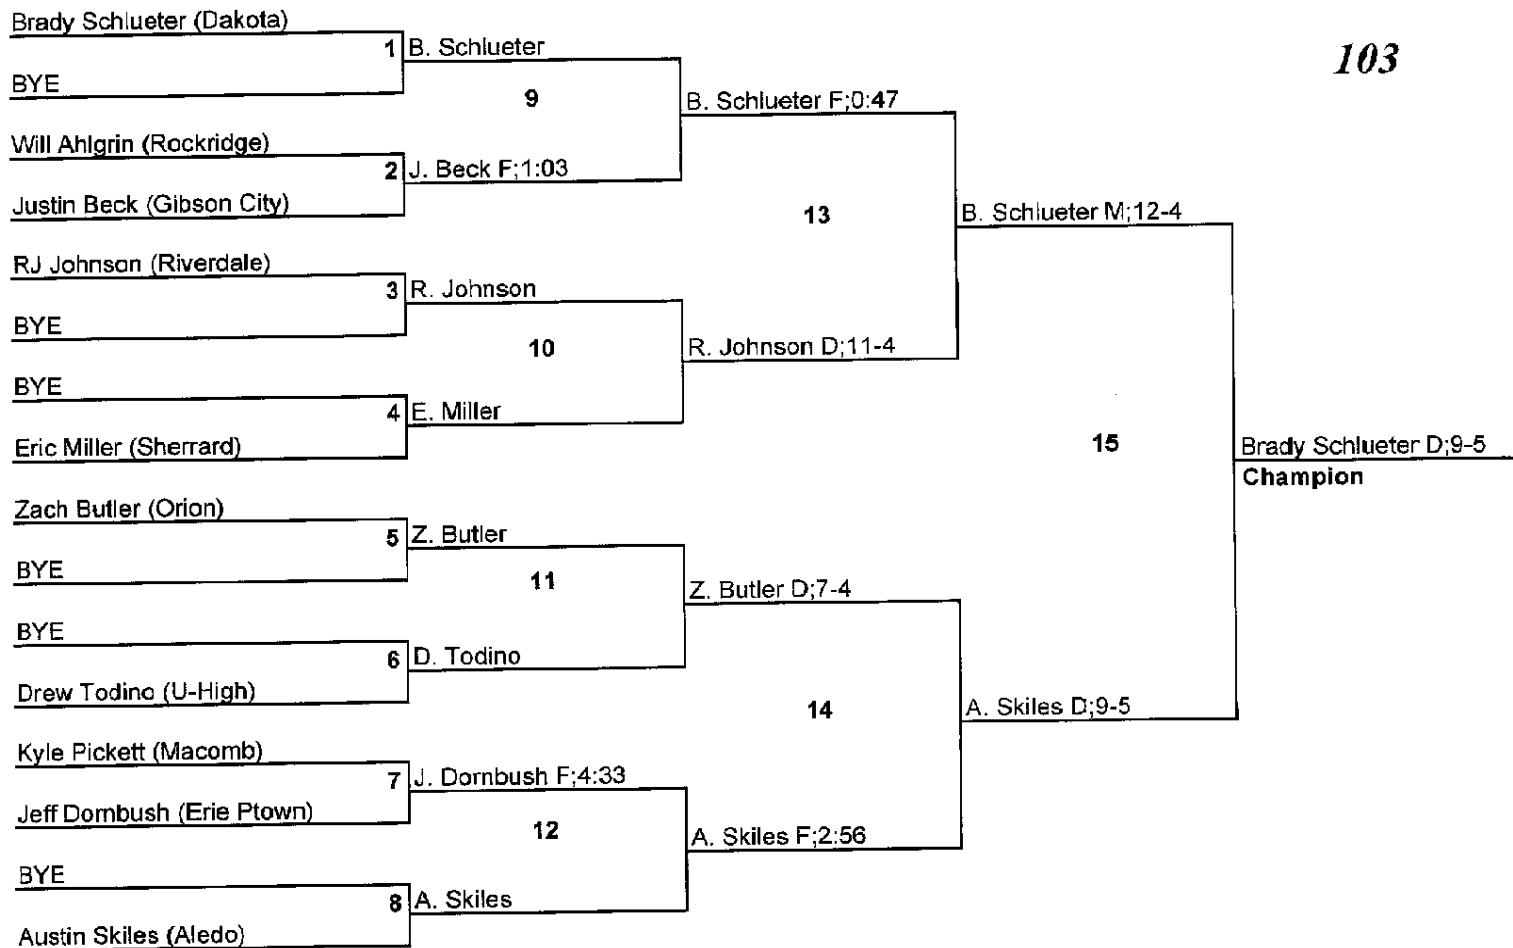

309 412.3006

2008 Orion Invitational Tournament**Team Standings**

FINAL

Plc	Score	School	CH	WB	1	2	3	4	5	6
1	203.0	Dakota	0	0	3	1	0	2	4	1
2	164.5	Gibson City	0	0	2	3	1	0	0	0
3	145.5	Orion	0	0	0	1	3	2	2	0
4	136.0	Macomb	0	0	3	1	0	1	0	1
5	133.0	Aledo	0	0	1	2	1	2	0	1
6	130.5	Sherrard	0	0	1	1	1	2	1	1
7	102.0	Kewanee	0	0	1	1	2	0	0	1
8	100.0	Riverdale	0	0	1	0	0	3	1	2
9	96.0	Camp Point	0	0	0	2	1	0	1	1
10	92.0	U-High	0	0	1	0	2	0	0	2
11	75.5	Erie Ptown	0	0	0	1	0	1	1	2
12	72.0	Alleman	0	0	1	0	1	1	0	1
13	53.0	Polo	0	0	0	1	1	0	1	0
14	43.0	Ashton FC	0	0	0	0	1	0	2	0
15	36.0	Rockridge	0	0	0	0	0	0	1	0
16	12.0	Monmouth Roseville	0	0	0	0	0	0	0	1

2008 Orion Invitational Tournament

103

2008 Orion Invitational Tournament

112

2008 Orion Invitational Tournament

119

2008 Orion Invitational Tournament

2008 Orion Invitational Tournament