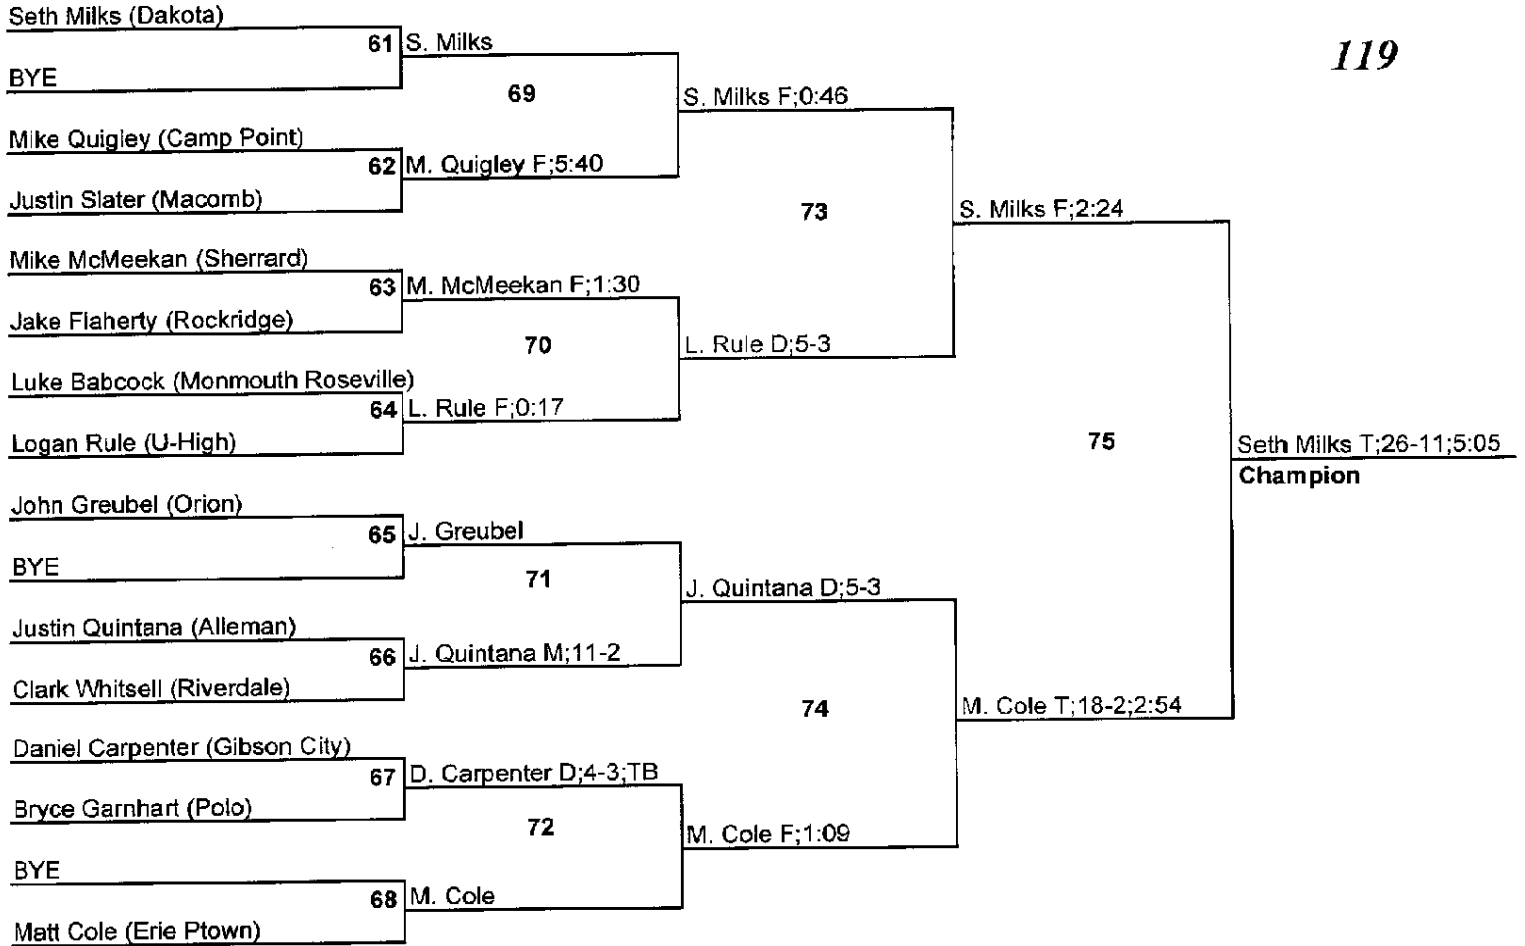

309 412.3006

2008 Orion Invitational Tournament**Team Standings**

FINAL

Plc	Score	School	CH	WB	1	2	3	4	5	6
1	203.0	Dakota	0	0	3	1	0	2	4	1
2	164.5	Gibson City	0	0	2	3	1	0	0	0
3	145.5	Orion	0	0	0	1	3	2	2	0
4	136.0	Macomb	0	0	3	1	0	1	0	1
5	133.0	Aledo	0	0	1	2	1	2	0	1
6	130.5	Sherrard	0	0	1	1	1	2	1	1
7	102.0	Kewanee	0	0	1	1	2	0	0	1
8	100.0	Riverdale	0	0	1	0	0	3	1	2
9	96.0	Camp Point	0	0	0	2	1	0	1	1
10	92.0	U-High	0	0	1	0	2	0	0	2
11	75.5	Erie Ptown	0	0	0	1	0	1	1	2
12	72.0	Alleman	0	0	1	0	1	1	0	1
13	53.0	Polo	0	0	0	1	1	0	1	0
14	43.0	Ashton FC	0	0	0	0	1	0	2	0
15	36.0	Rockridge	0	0	0	0	0	0	1	0
16	12.0	Monmouth Roseville	0	0	0	0	0	0	0	1

2008 Orion Invitational Tournament

103

2008 Orion Invitational Tournament

112

2008 Orion Invitational Tournament

119

2008 Orion Invitational Tournament

2008 Orion Invitational Tournament

2008 Orion Invitational Tournament

2008 Orion Invitational Tournament

145

2008 Orion Invitational Tournament

2008 Orion Invitational Tournament

2008 Orion Invitational Tournament

2008 Orion Invitational Tournament