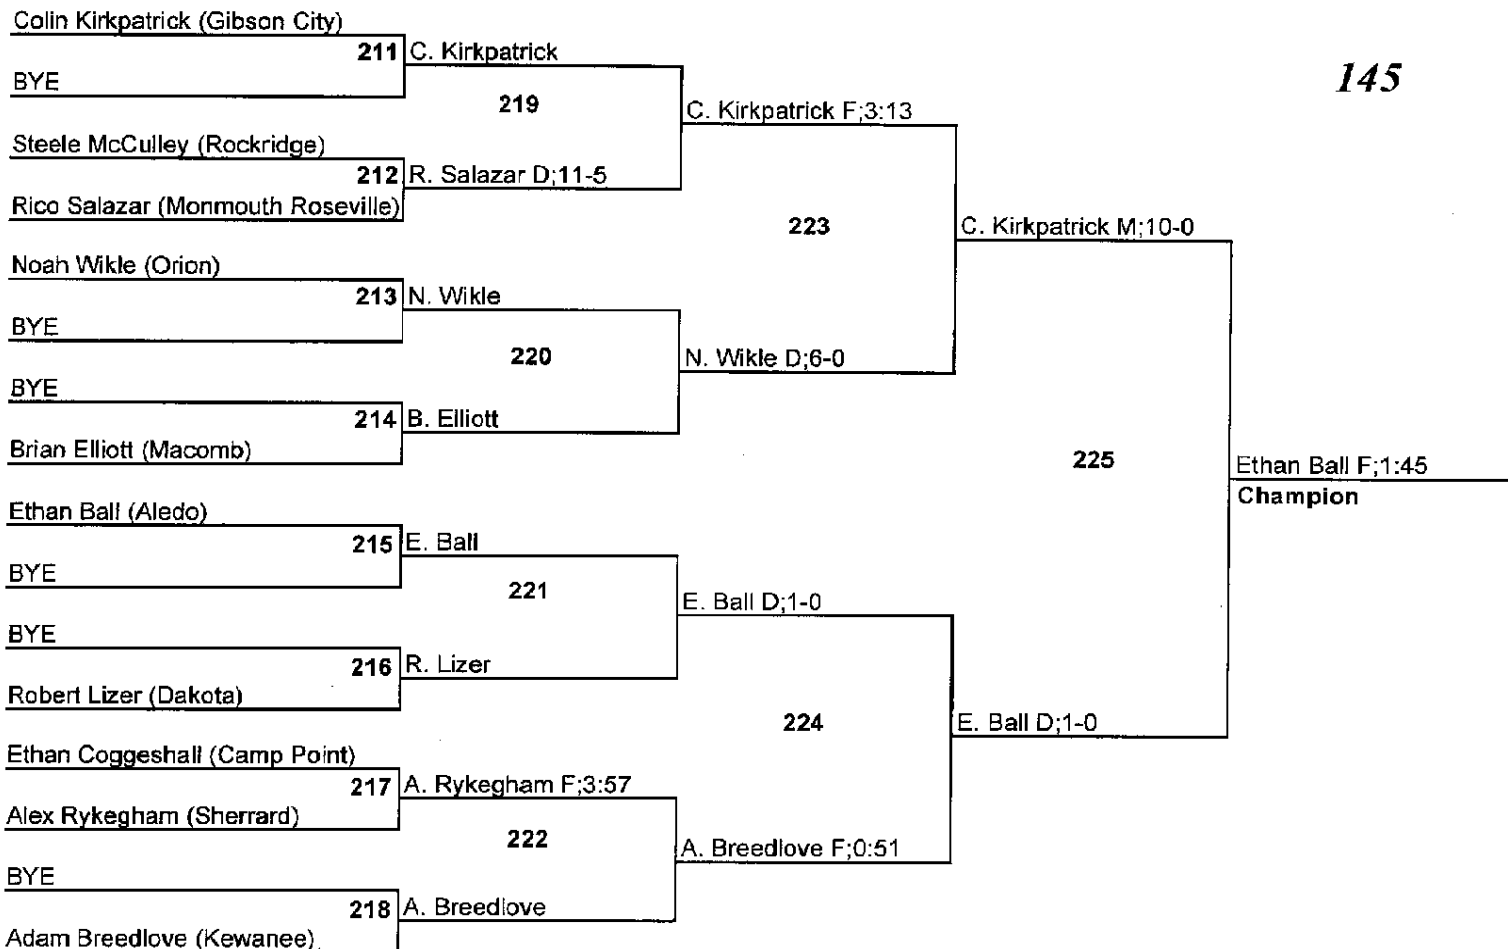

309 412.3006

2008 Orion Invitational Tournament**Team Standings**

FINAL

Plc	Score	School	CH	WB	1	2	3	4	5	6
1	203.0	Dakota	0	0	3	1	0	2	4	1
2	164.5	Gibson City	0	0	2	3	1	0	0	0
3	145.5	Orion	0	0	0	1	3	2	2	0
4	136.0	Macomb	0	0	3	1	0	1	0	1
5	133.0	Aledo	0	0	1	2	1	2	0	1
6	130.5	Sherrard	0	0	1	1	1	2	1	1
7	102.0	Kewanee	0	0	1	1	2	0	0	1
8	100.0	Riverdale	0	0	1	0	0	3	1	2
9	96.0	Camp Point	0	0	0	2	1	0	1	1
10	92.0	U-High	0	0	1	0	2	0	0	2
11	75.5	Erie Ptown	0	0	0	1	0	1	1	2
12	72.0	Alleman	0	0	1	0	1	1	0	1
13	53.0	Polo	0	0	0	1	1	0	1	0
14	43.0	Ashton FC	0	0	0	0	1	0	2	0
15	36.0	Rockridge	0	0	0	0	0	0	1	0
16	12.0	Monmouth Roseville	0	0	0	0	0	0	0	1

2008 Orion Invitational Tournament

103

2008 Orion Invitational Tournament

112

2008 Orion Invitational Tournament

119

2008 Orion Invitational Tournament

2008 Orion Invitational Tournament

2008 Orion Invitational Tournament

2008 Orion Invitational Tournament

145

2008 Orion Invitational Tournament

2008 Orion Invitational Tournament

2008 Orion Invitational Tournament

2008 Orion Invitational Tournament