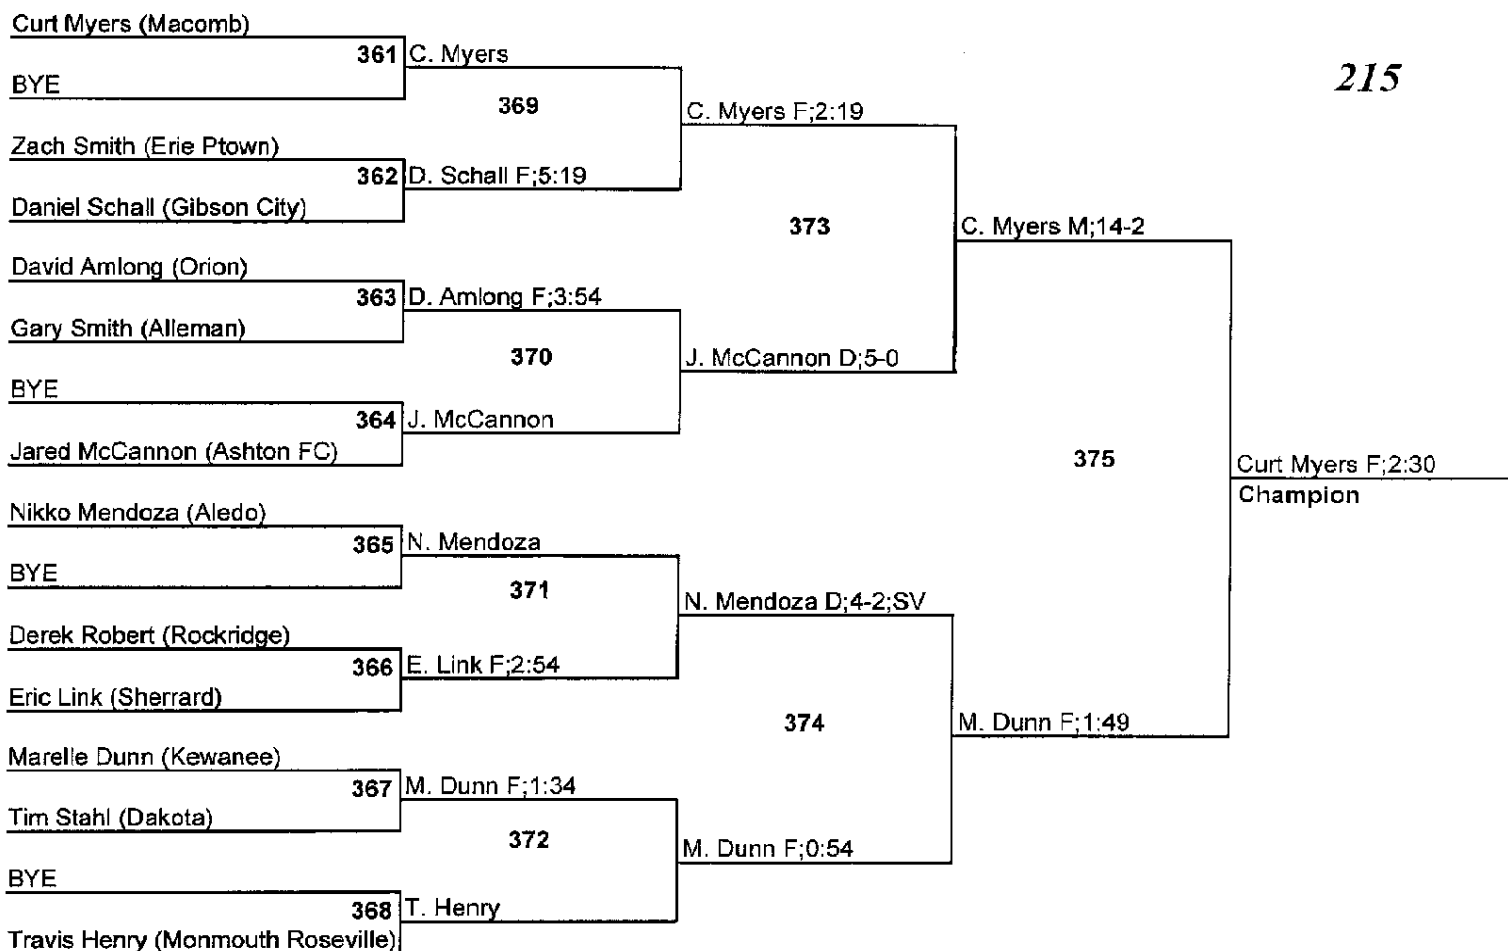

309 412.3006

2008 Orion Invitational Tournament**Team Standings**

FINAL

Plc	Score	School	CH	WB	1	2	3	4	5	6
1	203.0	Dakota	0	0	3	1	0	2	4	1
2	164.5	Gibson City	0	0	2	3	1	0	0	0
3	145.5	Orion	0	0	0	1	3	2	2	0
4	136.0	Macomb	0	0	3	1	0	1	0	1
5	133.0	Aledo	0	0	1	2	1	2	0	1
6	130.5	Sherrard	0	0	1	1	1	2	1	1
7	102.0	Kewanee	0	0	1	1	2	0	0	1
8	100.0	Riverdale	0	0	1	0	0	3	1	2
9	96.0	Camp Point	0	0	0	2	1	0	1	1
10	92.0	U-High	0	0	1	0	2	0	0	2
11	75.5	Erie Ptown	0	0	0	1	0	1	1	2
12	72.0	Alleman	0	0	1	0	1	1	0	1
13	53.0	Polo	0	0	0	1	1	0	1	0
14	43.0	Ashton FC	0	0	0	0	1	0	2	0
15	36.0	Rockridge	0	0	0	0	0	0	1	0
16	12.0	Monmouth Roseville	0	0	0	0	0	0	0	1

2008 Orion Invitational Tournament

103

2008 Orion Invitational Tournament

112

2008 Orion Invitational Tournament

119

2008 Orion Invitational Tournament

2008 Orion Invitational Tournament

2008 Orion Invitational Tournament

2008 Orion Invitational Tournament

145

2008 Orion Invitational Tournament

2008 Orion Invitational Tournament

2008 Orion Invitational Tournament

2008 Orion Invitational Tournament

2008 Orion Invitational Tournament

215

2008 Orion Invitational Tournament