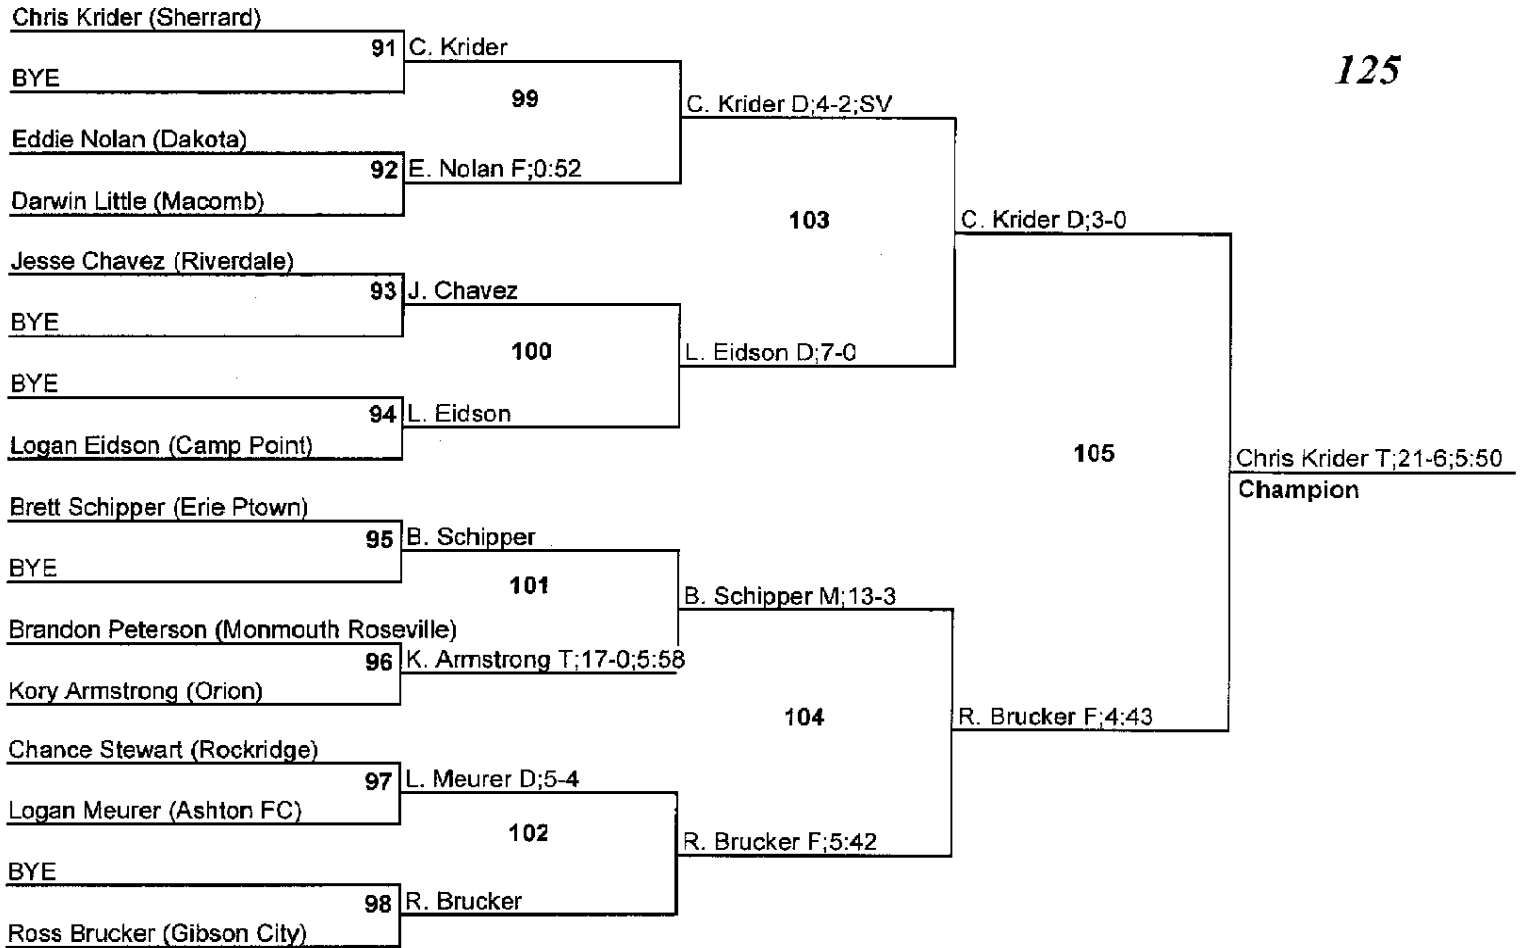

309 412.3006

2008 Orion Invitational Tournament**Team Standings**

FINAL

Plc	Score	School	CH	WB	1	2	3	4	5	6
1	203.0	Dakota	0	0	3	1	0	2	4	1
2	164.5	Gibson City	0	0	2	3	1	0	0	0
3	145.5	Orion	0	0	0	1	3	2	2	0
4	136.0	Macomb	0	0	3	1	0	1	0	1
5	133.0	Aledo	0	0	1	2	1	2	0	1
6	130.5	Sherrard	0	0	1	1	1	2	1	1
7	102.0	Kewanee	0	0	1	1	2	0	0	1
8	100.0	Riverdale	0	0	1	0	0	3	1	2
9	96.0	Camp Point	0	0	0	2	1	0	1	1
10	92.0	U-High	0	0	1	0	2	0	0	2
11	75.5	Erie Ptown	0	0	0	1	0	1	1	2
12	72.0	Alleman	0	0	1	0	1	1	0	1
13	53.0	Polo	0	0	0	1	1	0	1	0
14	43.0	Ashton FC	0	0	0	0	1	0	2	0
15	36.0	Rockridge	0	0	0	0	0	0	1	0
16	12.0	Monmouth Roseville	0	0	0	0	0	0	0	1

2008 Orion Invitational Tournament

103

2008 Orion Invitational Tournament

112

2008 Orion Invitational Tournament

119

2008 Orion Invitational Tournament

2008 Orion Invitational Tournament