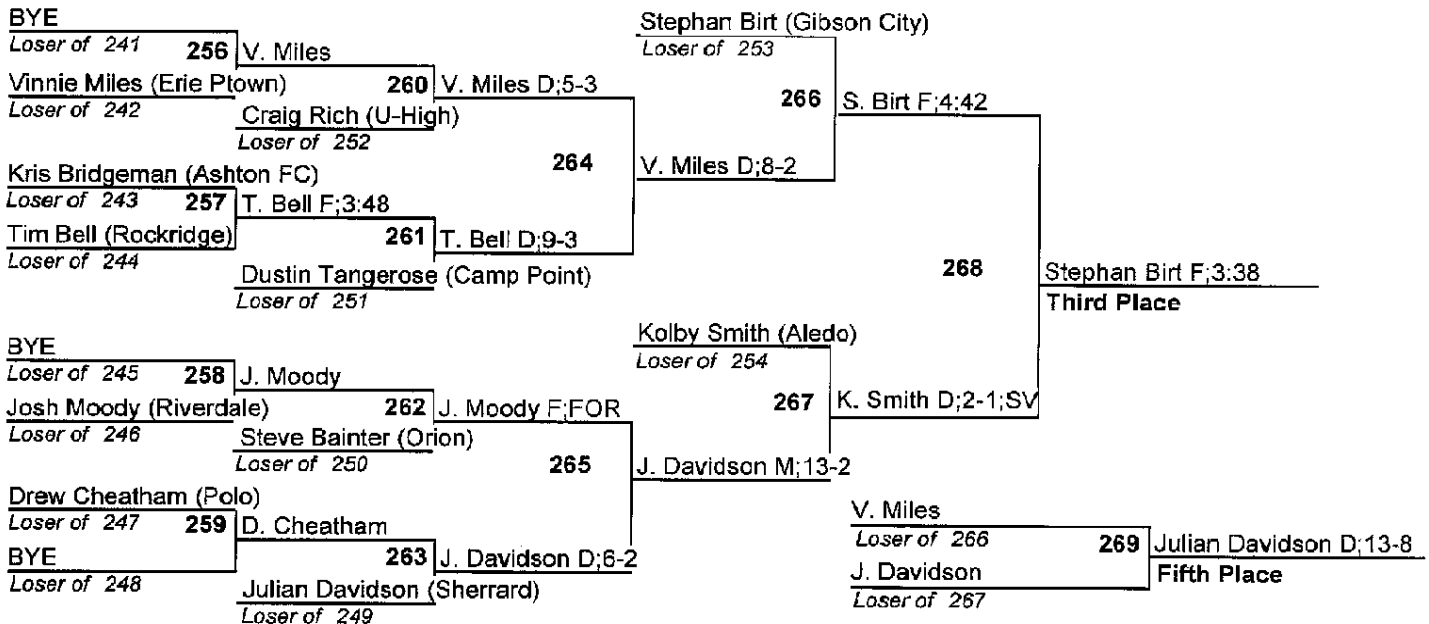

309 412.3006

2008 Orion Invitational Tournament**Team Standings**

FINAL

Plc	Score	School	CH	WB	1	2	3	4	5	6
1	203.0	Dakota	0	0	3	1	0	2	4	1
2	164.5	Gibson City	0	0	2	3	1	0	0	0
3	145.5	Orion	0	0	0	1	3	2	2	0
4	136.0	Macomb	0	0	3	1	0	1	0	1
5	133.0	Aledo	0	0	1	2	1	2	0	1
6	130.5	Sherrard	0	0	1	1	1	2	1	1
7	102.0	Kewanee	0	0	1	1	2	0	0	1
8	100.0	Riverdale	0	0	1	0	0	3	1	2
9	96.0	Camp Point	0	0	0	2	1	0	1	1
10	92.0	U-High	0	0	1	0	2	0	0	2
11	75.5	Erie Ptown	0	0	0	1	0	1	1	2
12	72.0	Alleman	0	0	1	0	1	1	0	1
13	53.0	Polo	0	0	0	1	1	0	1	0
14	43.0	Ashton FC	0	0	0	0	1	0	2	0
15	36.0	Rockridge	0	0	0	0	0	0	1	0
16	12.0	Monmouth Roseville	0	0	0	0	0	0	0	1

2008 Orion Invitational Tournament

103

2008 Orion Invitational Tournament

112

2008 Orion Invitational Tournament

119

2008 Orion Invitational Tournament

2008 Orion Invitational Tournament

2008 Orion Invitational Tournament

2008 Orion Invitational Tournament

145

2008 Orion Invitational Tournament

2008 Orion Invitational Tournament

2008 Orion Invitational Tournament

2008 Orion Invitational Tournament

2008 Orion Invitational Tournament

215

2008 Orion Invitational Tournament