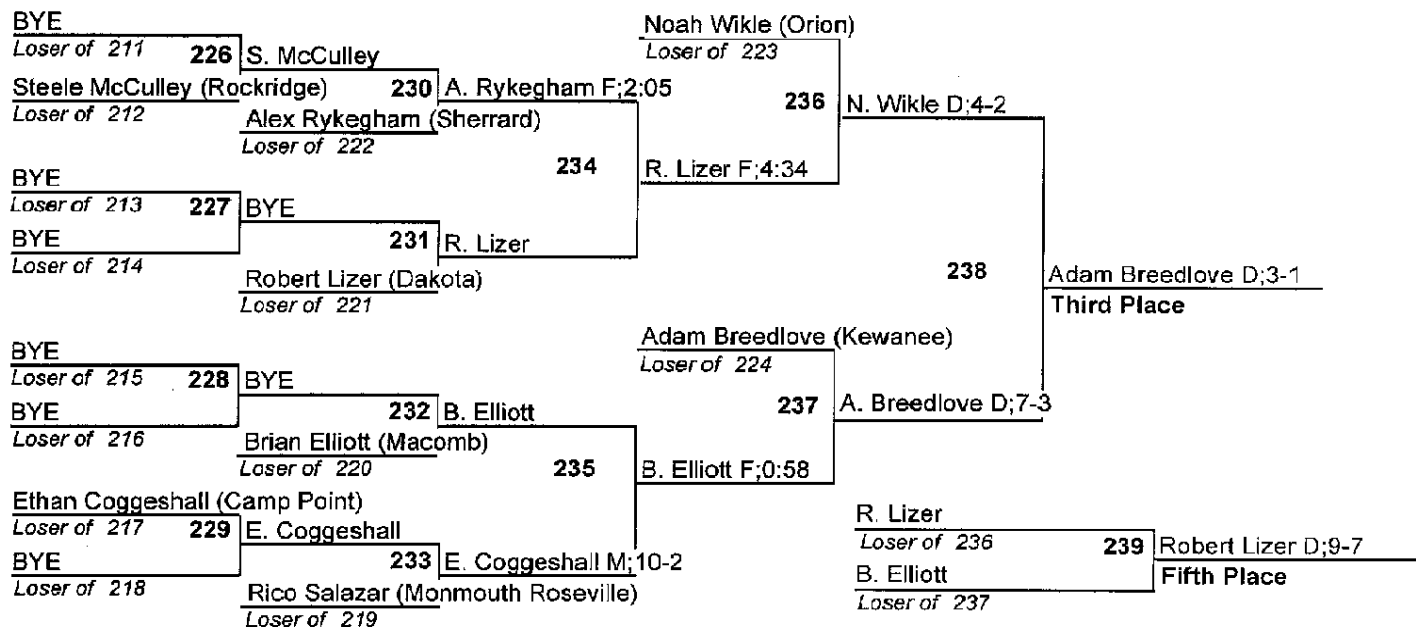

309 412.3006

2008 Orion Invitational Tournament**Team Standings**

FINAL

Plc	Score	School	CH	WB	1	2	3	4	5	6
1	203.0	Dakota	0	0	3	1	0	2	4	1
2	164.5	Gibson City	0	0	2	3	1	0	0	0
3	145.5	Orion	0	0	0	1	3	2	2	0
4	136.0	Macomb	0	0	3	1	0	1	0	1
5	133.0	Aledo	0	0	1	2	1	2	0	1
6	130.5	Sherrard	0	0	1	1	1	2	1	1
7	102.0	Kewanee	0	0	1	1	2	0	0	1
8	100.0	Riverdale	0	0	1	0	0	3	1	2
9	96.0	Camp Point	0	0	0	2	1	0	1	1
10	92.0	U-High	0	0	1	0	2	0	0	2
11	75.5	Erie Ptown	0	0	0	1	0	1	1	2
12	72.0	Alleman	0	0	1	0	1	1	0	1
13	53.0	Polo	0	0	0	1	1	0	1	0
14	43.0	Ashton FC	0	0	0	0	1	0	2	0
15	36.0	Rockridge	0	0	0	0	0	0	1	0
16	12.0	Monmouth Roseville	0	0	0	0	0	0	0	1

2008 Orion Invitational Tournament

103

2008 Orion Invitational Tournament

112

2008 Orion Invitational Tournament

119

2008 Orion Invitational Tournament

2008 Orion Invitational Tournament

2008 Orion Invitational Tournament

2008 Orion Invitational Tournament

145

2008 Orion Invitational Tournament

2008 Orion Invitational Tournament

2008 Orion Invitational Tournament

2008 Orion Invitational Tournament