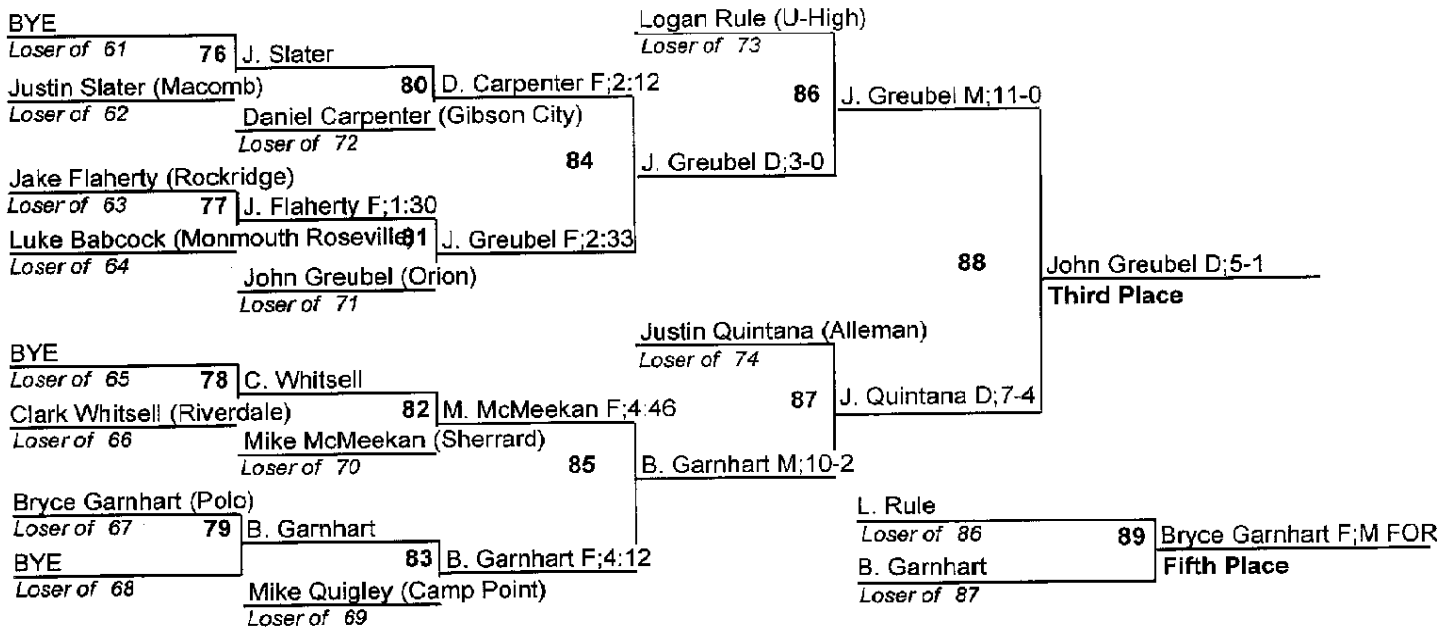

309 412.3006

2008 Orion Invitational Tournament**Team Standings**

FINAL

Plc	Score	School	CH	WB	1	2	3	4	5	6
1	203.0	Dakota	0	0	3	1	0	2	4	1
2	164.5	Gibson City	0	0	2	3	1	0	0	0
3	145.5	Orion	0	0	0	1	3	2	2	0
4	136.0	Macomb	0	0	3	1	0	1	0	1
5	133.0	Aledo	0	0	1	2	1	2	0	1
6	130.5	Sherrard	0	0	1	1	1	2	1	1
7	102.0	Kewanee	0	0	1	1	2	0	0	1
8	100.0	Riverdale	0	0	1	0	0	3	1	2
9	96.0	Camp Point	0	0	0	2	1	0	1	1
10	92.0	U-High	0	0	1	0	2	0	0	2
11	75.5	Erie Ptown	0	0	0	1	0	1	1	2
12	72.0	Alleman	0	0	1	0	1	1	0	1
13	53.0	Polo	0	0	0	1	1	0	1	0
14	43.0	Ashton FC	0	0	0	0	1	0	2	0
15	36.0	Rockridge	0	0	0	0	0	0	1	0
16	12.0	Monmouth Roseville	0	0	0	0	0	0	0	1

2008 Orion Invitational Tournament

103

2008 Orion Invitational Tournament

112

2008 Orion Invitational Tournament

119

2008 Orion Invitational Tournament

2008 Orion Invitational Tournament