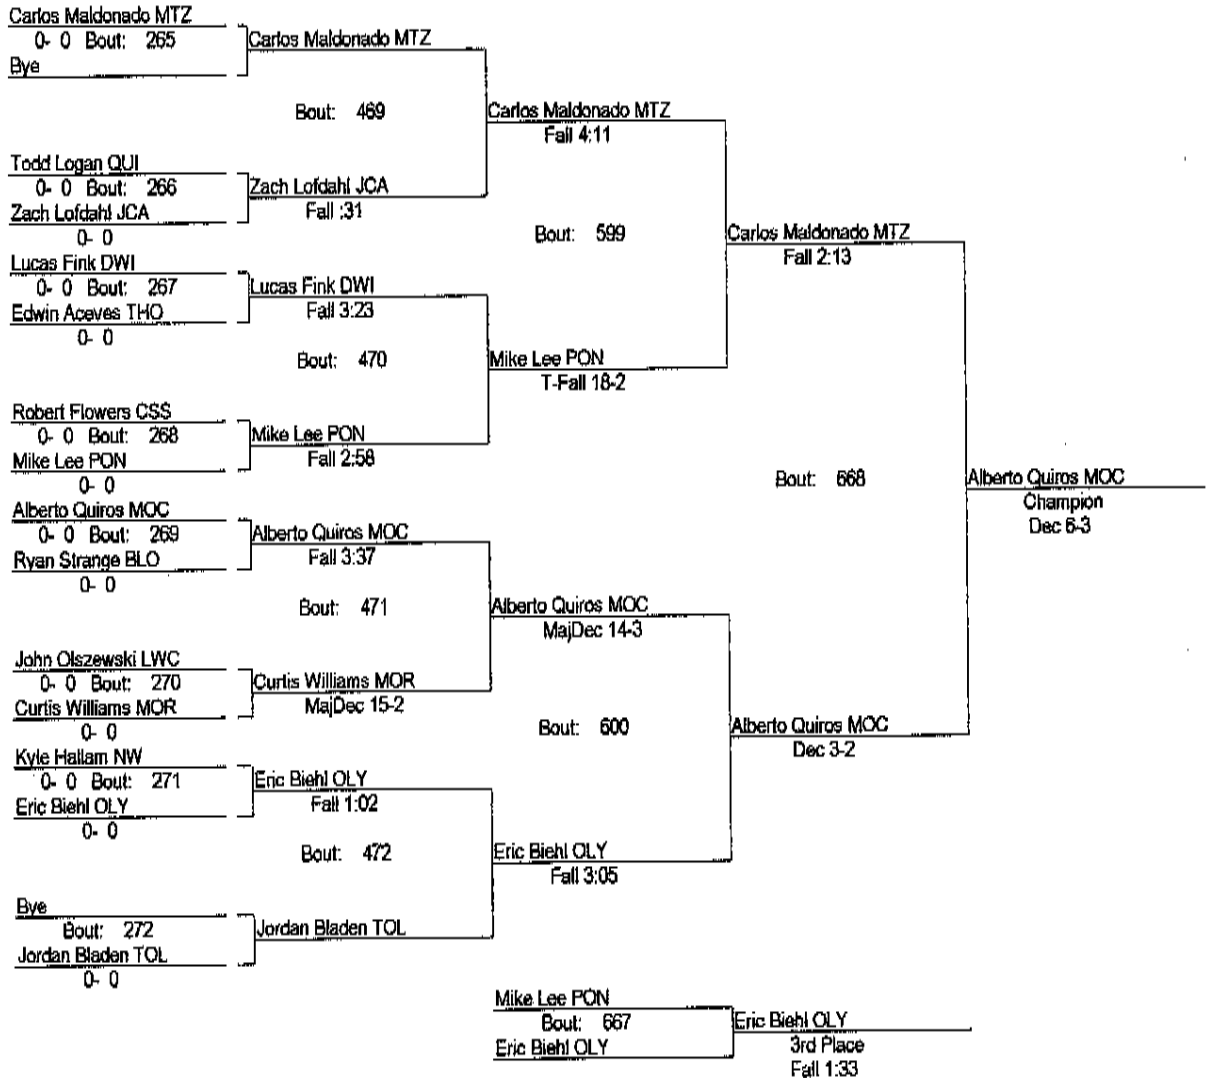

32nd Pontiac Wrestling Invite

December 8, 2007

135