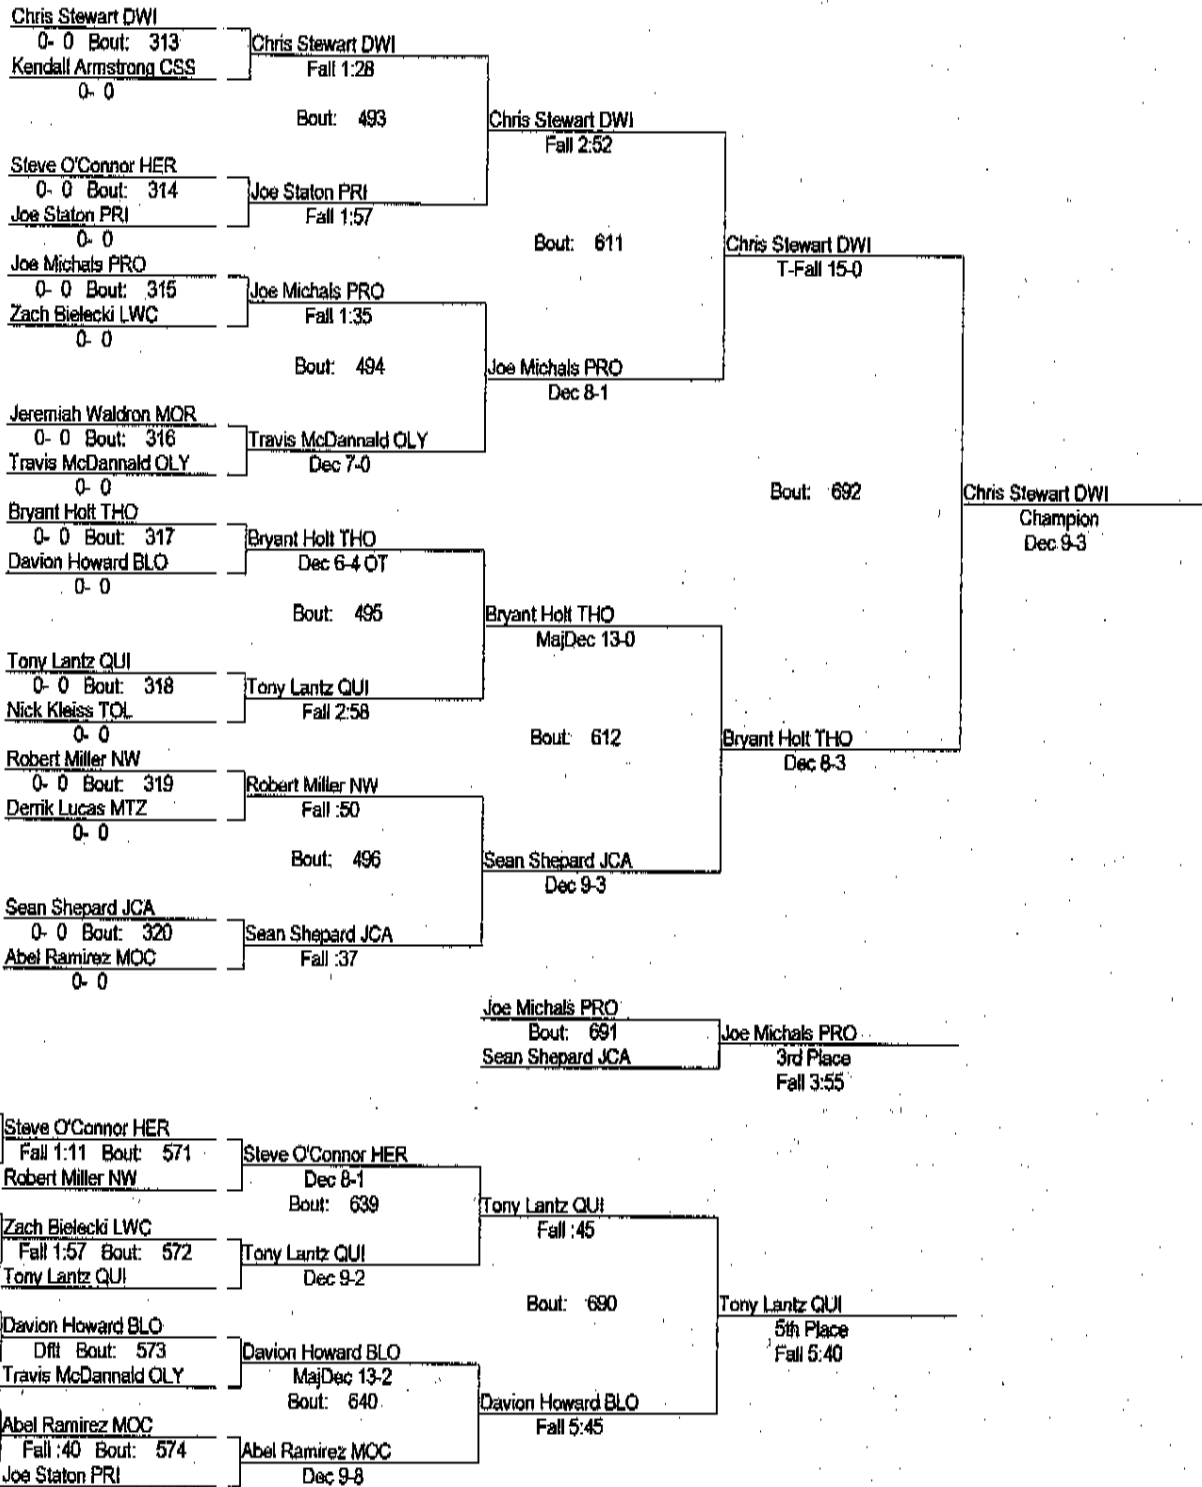

32nd Pontiac Wrestling Invite

December 8, 2007

Place	Score	Name	1st	2nd	3rd	4th	5th	6th
1	173.00	MORTON(CICERO)	2	2	2			2
2	166.00	LINCOLN WAY CENTRAL JV		2	1	1	5	1
3	156.00	PONTIAC		3	2	3		1
4	149.50	QUINCY	1		1	3	4	
5	140.50	NORMAL WEST	3	1		1		
6	120.00	MORRIS	2		1		1	1
7	98.00	DWIGHT	1		1		2	2
8	92.00	MT. ZION	1	1	2			
9	84.00	PRINCETON	2					1
10	82.00	PROVIDENCE JV			2		2	2
11	77.00	BLOOMINGTON	1	1				2
12	73.00	JOLIET CATHOLIC ACADEMY		1		3		
13	57.50	OLYMPIA			2			
14	55.50	SOUTH HOLLAND THORNWOOD	1	1				
15	53.00	TOLONO UNITY		2				
16	44.00	HERSCHER				2		
17	36.00	MAHOMET JV						2
18	28.00	CHICAGO SOUTHSORE				1		

152

32nd Pontiac Wrestling Invite

December 8, 2007

160

32nd Pontiac Wrestling Invite

December 8, 2007

171

32nd Pontiac Wrestling Invite

December 8, 2007

189

32nd Pontiac Wrestling Invite

December 8, 2007

215

32nd Pontiac Wrestling Invite

December 8, 2007

275