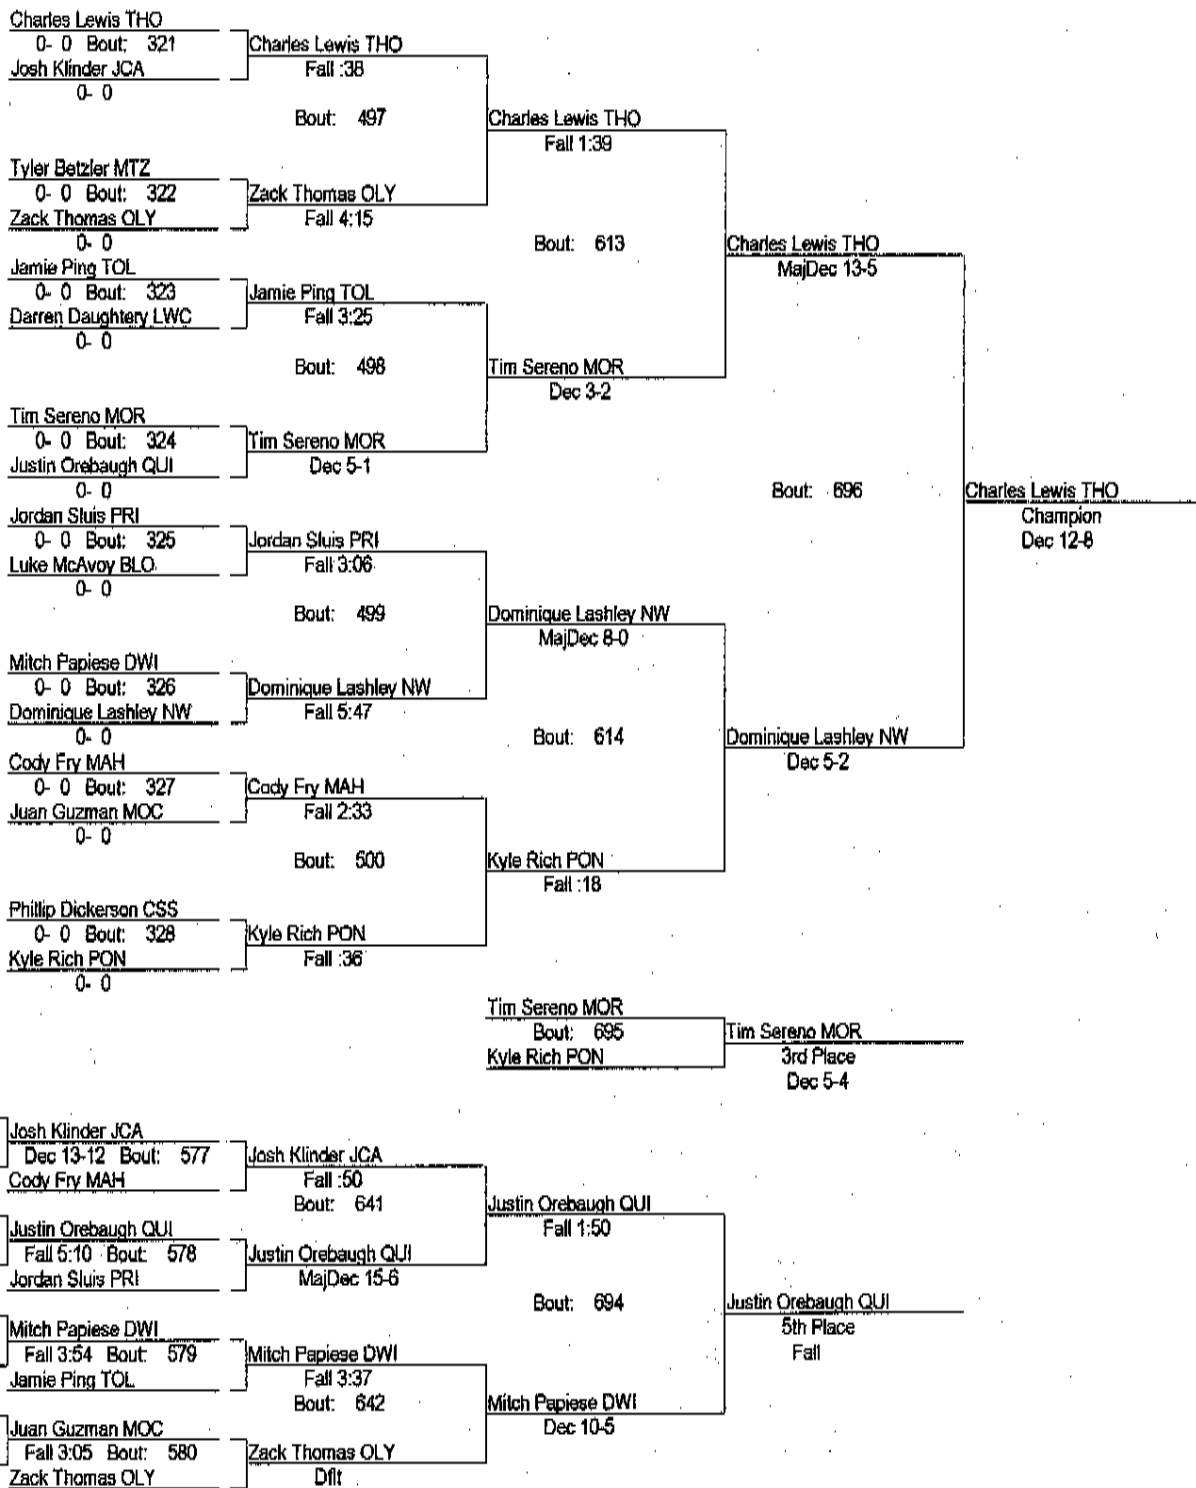

32nd Pontiac Wrestling Invite

December 8, 2007

Place	Score	Name	1st	2nd	3rd	4th	5th	6th
1	173.00	MORTON(CICERO)	2	2	2			2
2	166.00	LINCOLN WAY CENTRAL JV		2	1	1	5	1
3	156.00	PONTIAC		3	2	3		1
4	149.50	QUINCY	1		1	3	4	
5	140.50	NORMAL WEST	3	1		1		
6	120.00	MORRIS	2		1		1	1
7	98.00	DWIGHT	1		1		2	2
8	92.00	MT. ZION	1	1	2			
9	84.00	PRINCETON	2					1
10	82.00	PROVIDENCE JV			2		2	2
11	77.00	BLOOMINGTON	1	1				2
12	73.00	JOLIET CATHOLIC ACADEMY		1		3		
13	57.50	OLYMPIA			2			
14	55.50	SOUTH HOLLAND THORNWOOD	1	1				
15	53.00	TOLONO UNITY		2				
16	44.00	HERSCHER				2		
17	36.00	MAHOMET JV						2
18	28.00	CHICAGO SOUTHSORE				1		

152

32nd Pontiac Wrestling Invite

December 8, 2007

160

32nd Pontiac Wrestling Invite

December 8, 2007

171

32nd Pontiac Wrestling Invite

December 8, 2007

189

32nd Pontiac Wrestling Invite

December 8, 2007

215

32nd Pontiac Wrestling Invite

December 8, 2007

275