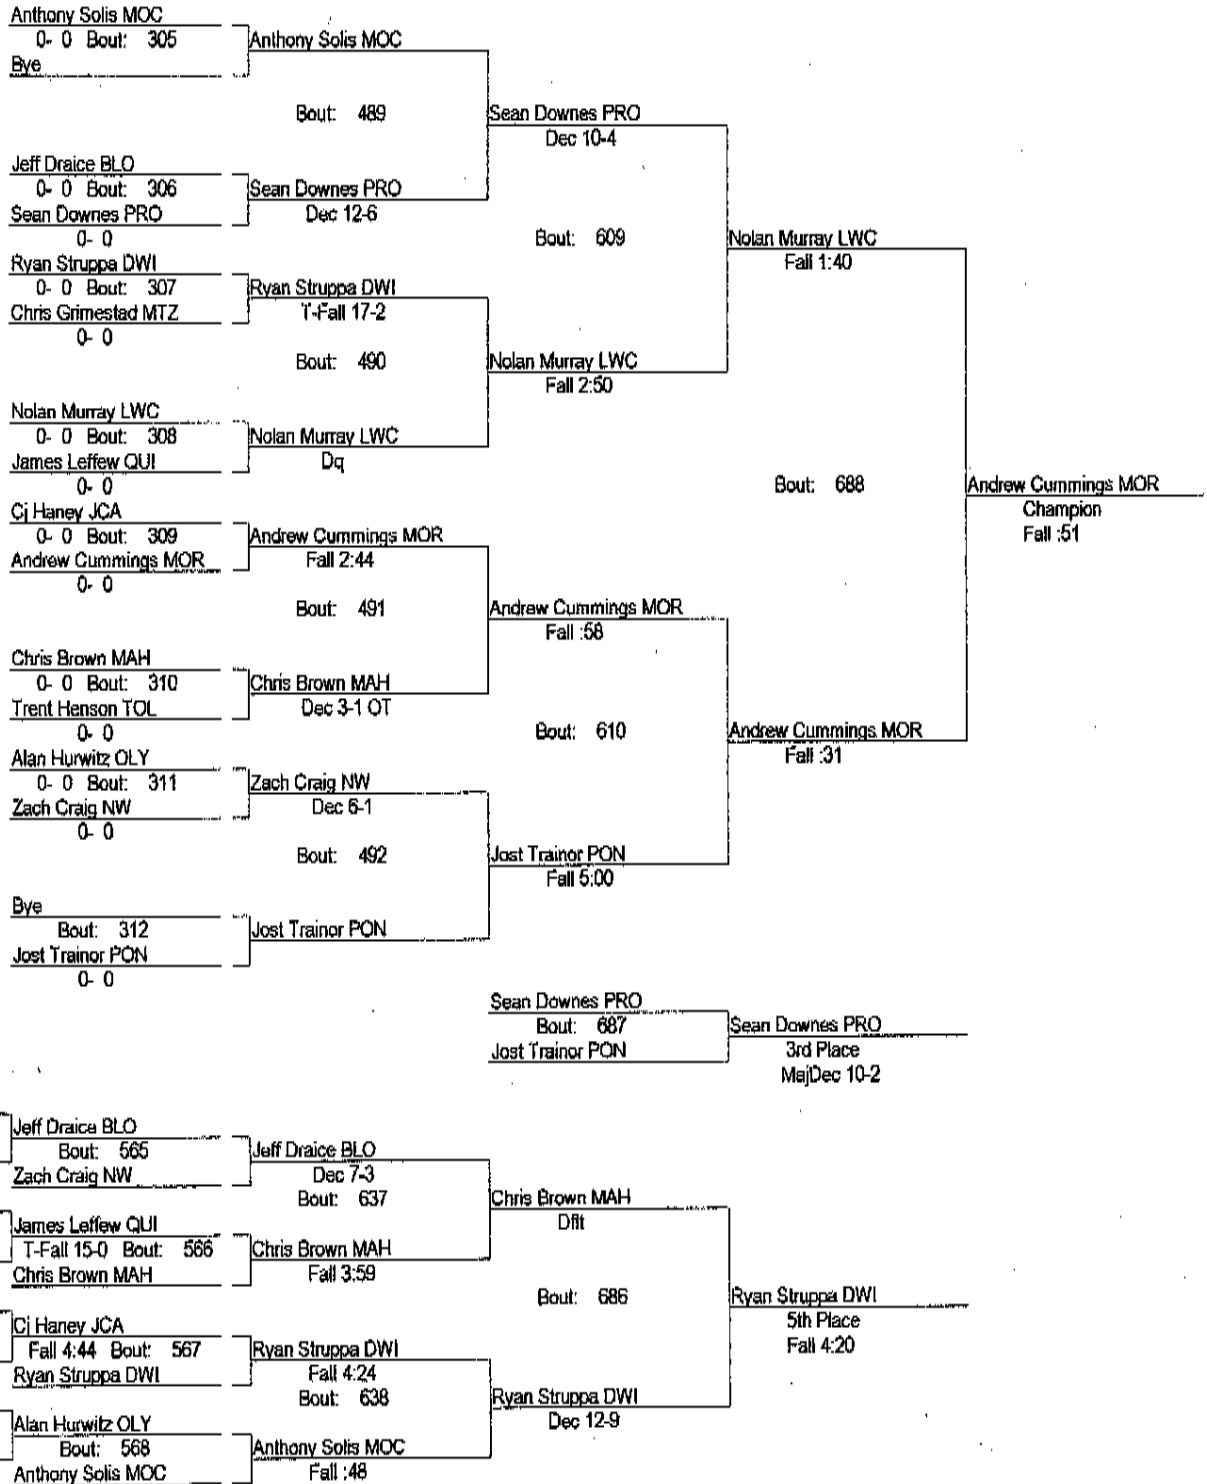

32nd Pontiac Wrestling Invite

December 8, 2007

Place	Score	Name	1st	2nd	3rd	4th	5th	6th
1	173.00	MORTON(CICERO)	2	2	2			2
2	166.00	LINCOLN WAY CENTRAL JV		2	1	1	5	1
3	156.00	PONTIAC		3	2	3		1
4	149.50	QUINCY	1		1	3	4	
5	140.50	NORMAL WEST	3	1		1		
6	120.00	MORRIS	2		1		1	1
7	98.00	DWIGHT	1		1		2	2
8	92.00	MT. ZION	1	1	2			
9	84.00	PRINCETON	2					1
10	82.00	PROVIDENCE JV			2		2	2
11	77.00	BLOOMINGTON	1	1				2
12	73.00	JOLIET CATHOLIC ACADEMY		1		3		
13	57.50	OLYMPIA			2			
14	55.50	SOUTH HOLLAND THORNWOOD	1	1				
15	53.00	TOLONO UNITY		2				
16	44.00	HERSCHER				2		
17	36.00	MAHOMET JV						2
18	28.00	CHICAGO SOUTHSORE				1		

152

32nd Pontiac Wrestling Invite

December 8, 2007

160

32nd Pontiac Wrestling Invite

December 8, 2007

171

32nd Pontiac Wrestling Invite

December 8, 2007

189

32nd Pontiac Wrestling Invite

December 8, 2007

215

32nd Pontiac Wrestling Invite

December 8, 2007

275