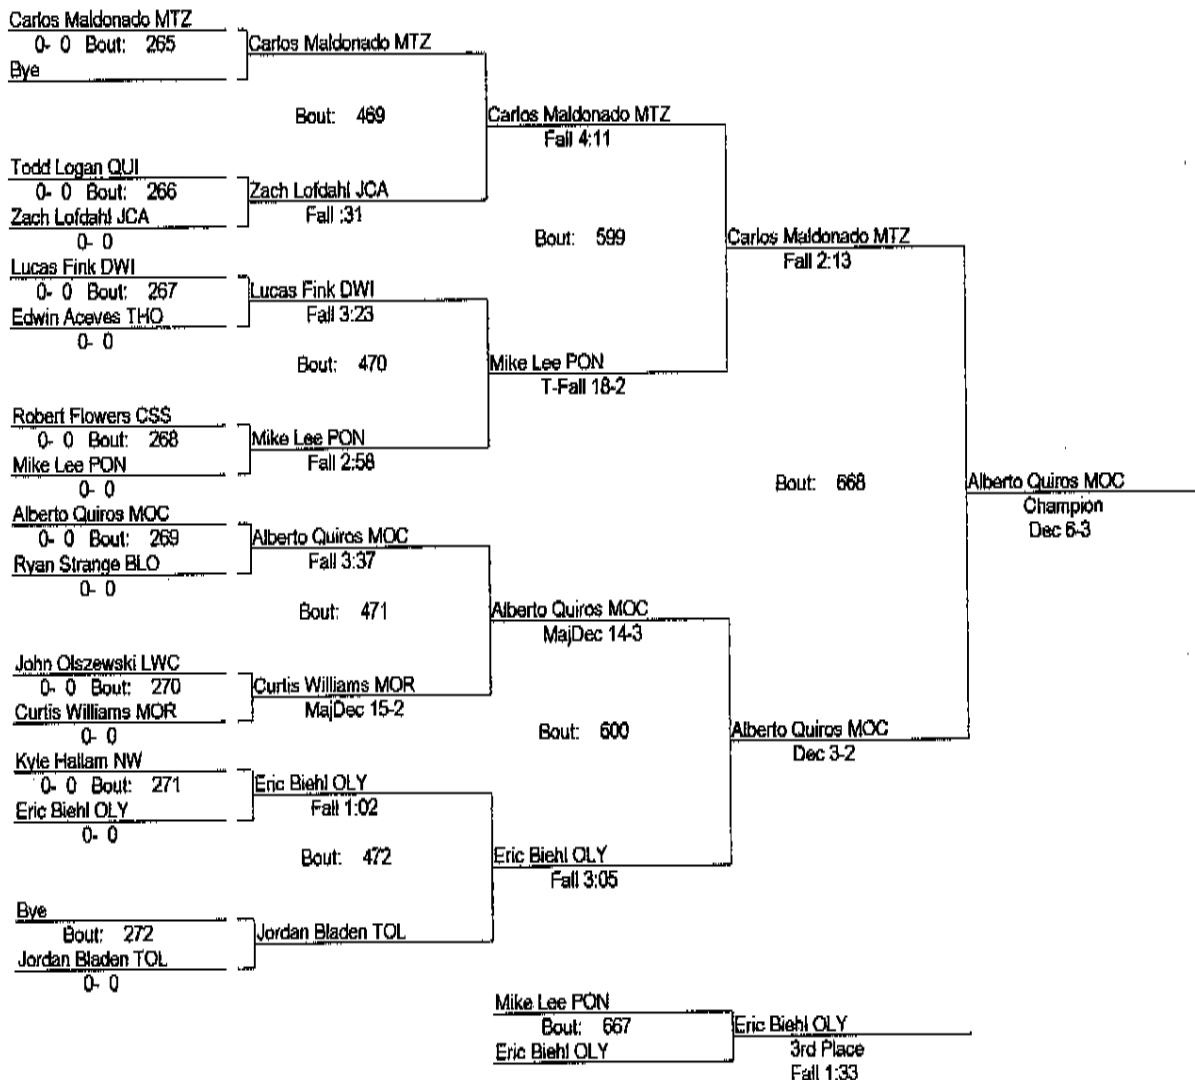

32nd Pontiac Wrestling Invite

December 8, 2007

135