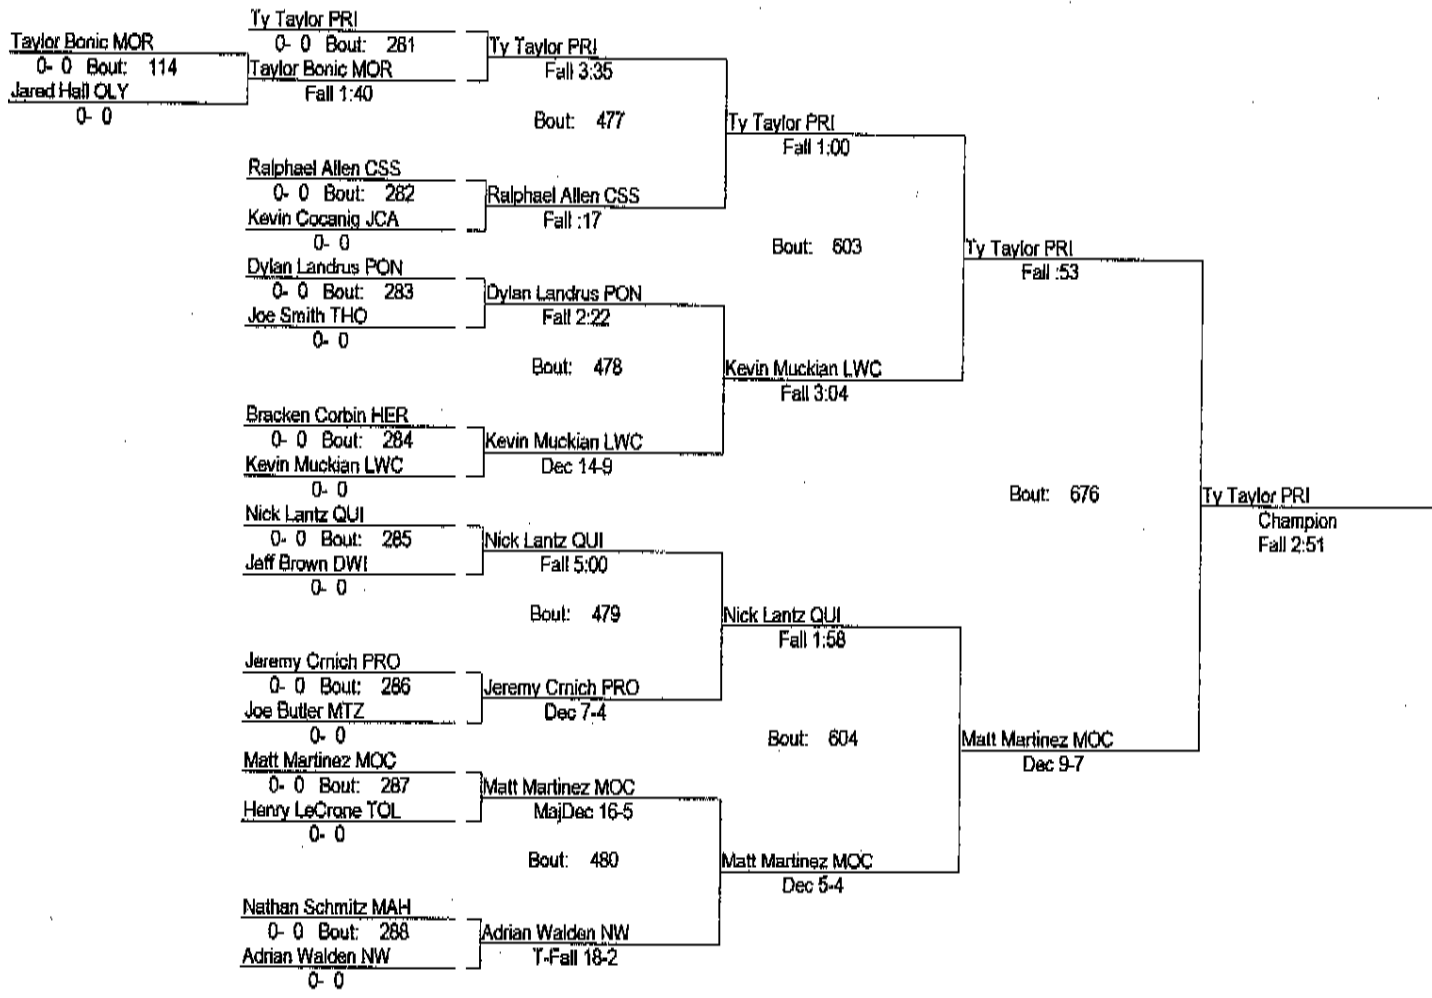

32nd Pontiac Wrestling Invite

December 8, 2007

135

32nd Pontiac Wrestling Invite

December 8, 2007

140

32nd Pontiac Wrestling Invite

December 8, 2007

152

32nd Pontiac Wrestling Invite

December 8, 2007

160

32nd Pontiac Wrestling Invite

December 8, 2007

171

32nd Pontiac Wrestling Invite