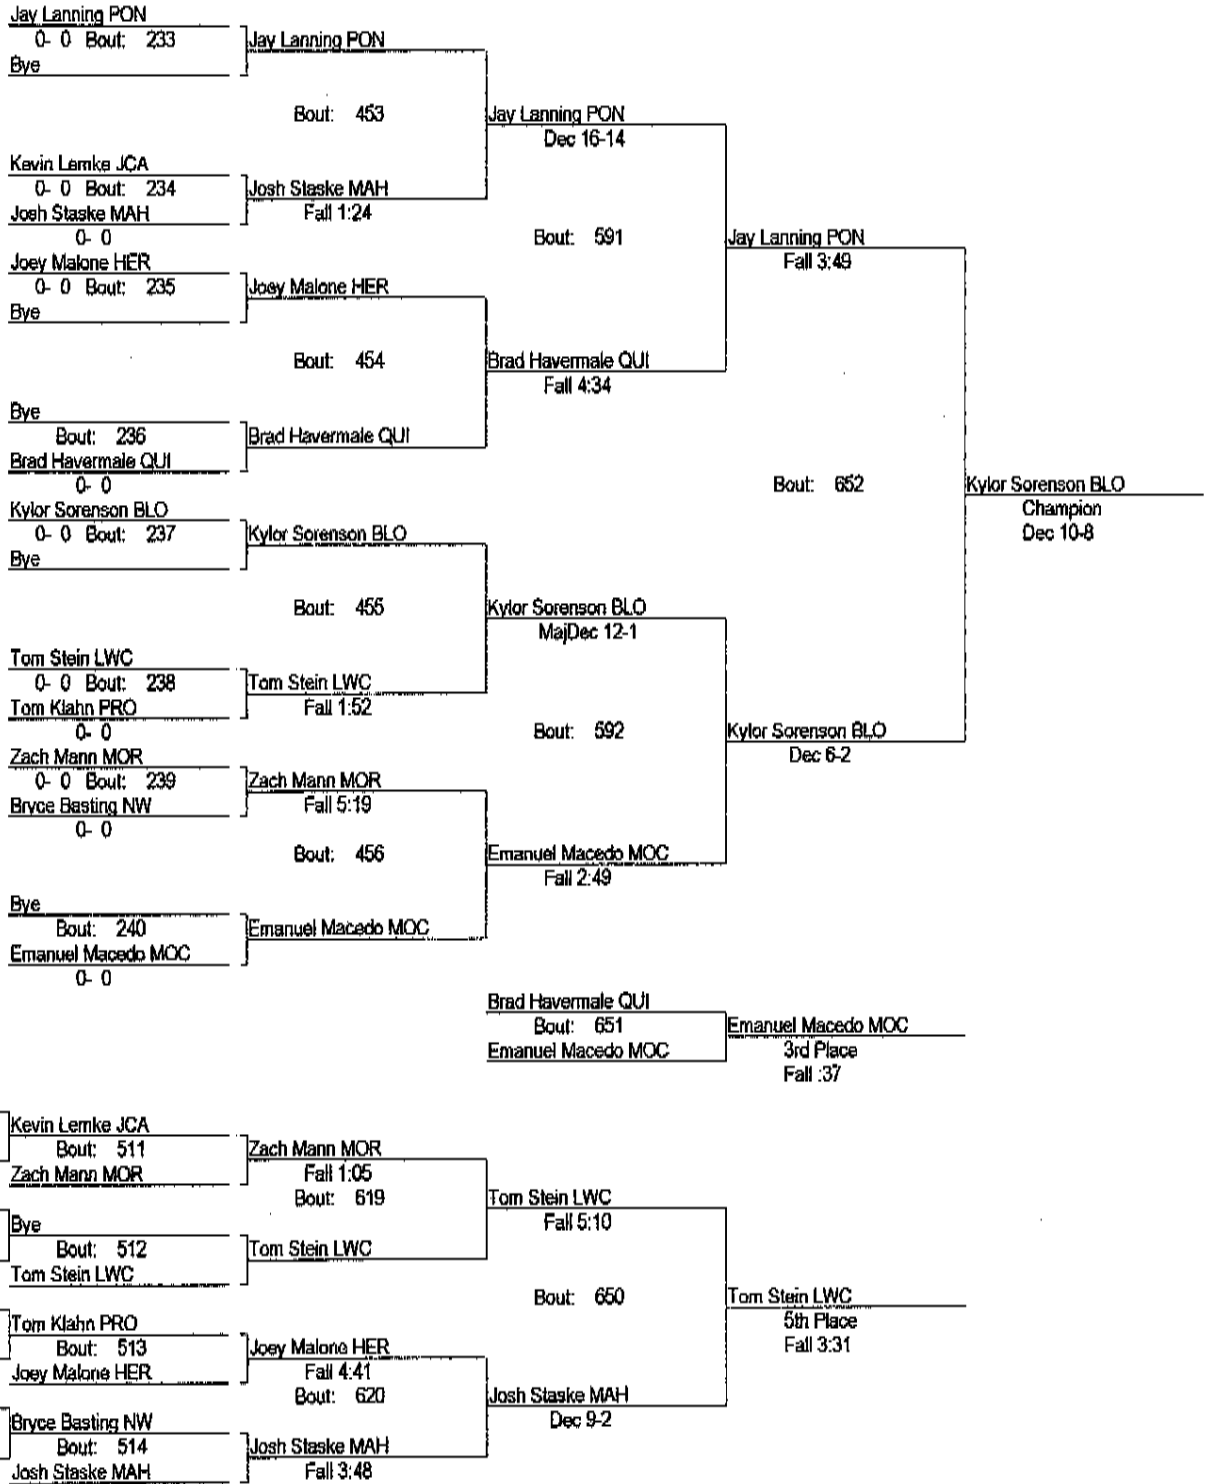

32nd Pontiac Wrestling Invite

December 8, 2007

Place	Score	Name	1st	2nd	3rd	4th	5th	6th
1	173.00	MORTON(CICERO)	2	2	2			2
2	166.00	LINCOLN WAY CENTRAL JV		2	1	1	5	1
3	156.00	PONTIAC		3	2	3		1
4	149.50	QUINCY	1		1	3	4	
5	140.50	NORMAL WEST	3	1		1		
6	120.00	MORRIS	2		1		1	1
7	98.00	DWIGHT	1		1		2	2
8	92.00	MT. ZION	1	1	2			
9	84.00	PRINCETON	2					1
10	82.00	PROVIDENCE JV			2		2	2
11	77.00	BLOOMINGTON	1	1				2
12	73.00	JOLIET CATHOLIC ACADEMY		1		3		
13	57.50	OLYMPIA			2			
14	55.50	SOUTH HOLLAND THORNWOOD	1	1				
15	53.00	TOLONO UNITY		2				
16	44.00	HERSCHER				2		
17	36.00	MAHOMET JV						2
18	28.00	CHICAGO SOUTHSORE				1		

* Team has non-scoring wrestler

32nd Pontiac Wrestling Invite

December 8, 2007

103

32nd Pontiac Wrestling Invite

December 8, 2007

112

32nd Pontiac Wrestling Invite

December 8, 2007

119

32nd Pontiac Wrestling Invite

December 8, 2007

125

32nd Pontiac Wrestling Invite

December 8, 2007

130