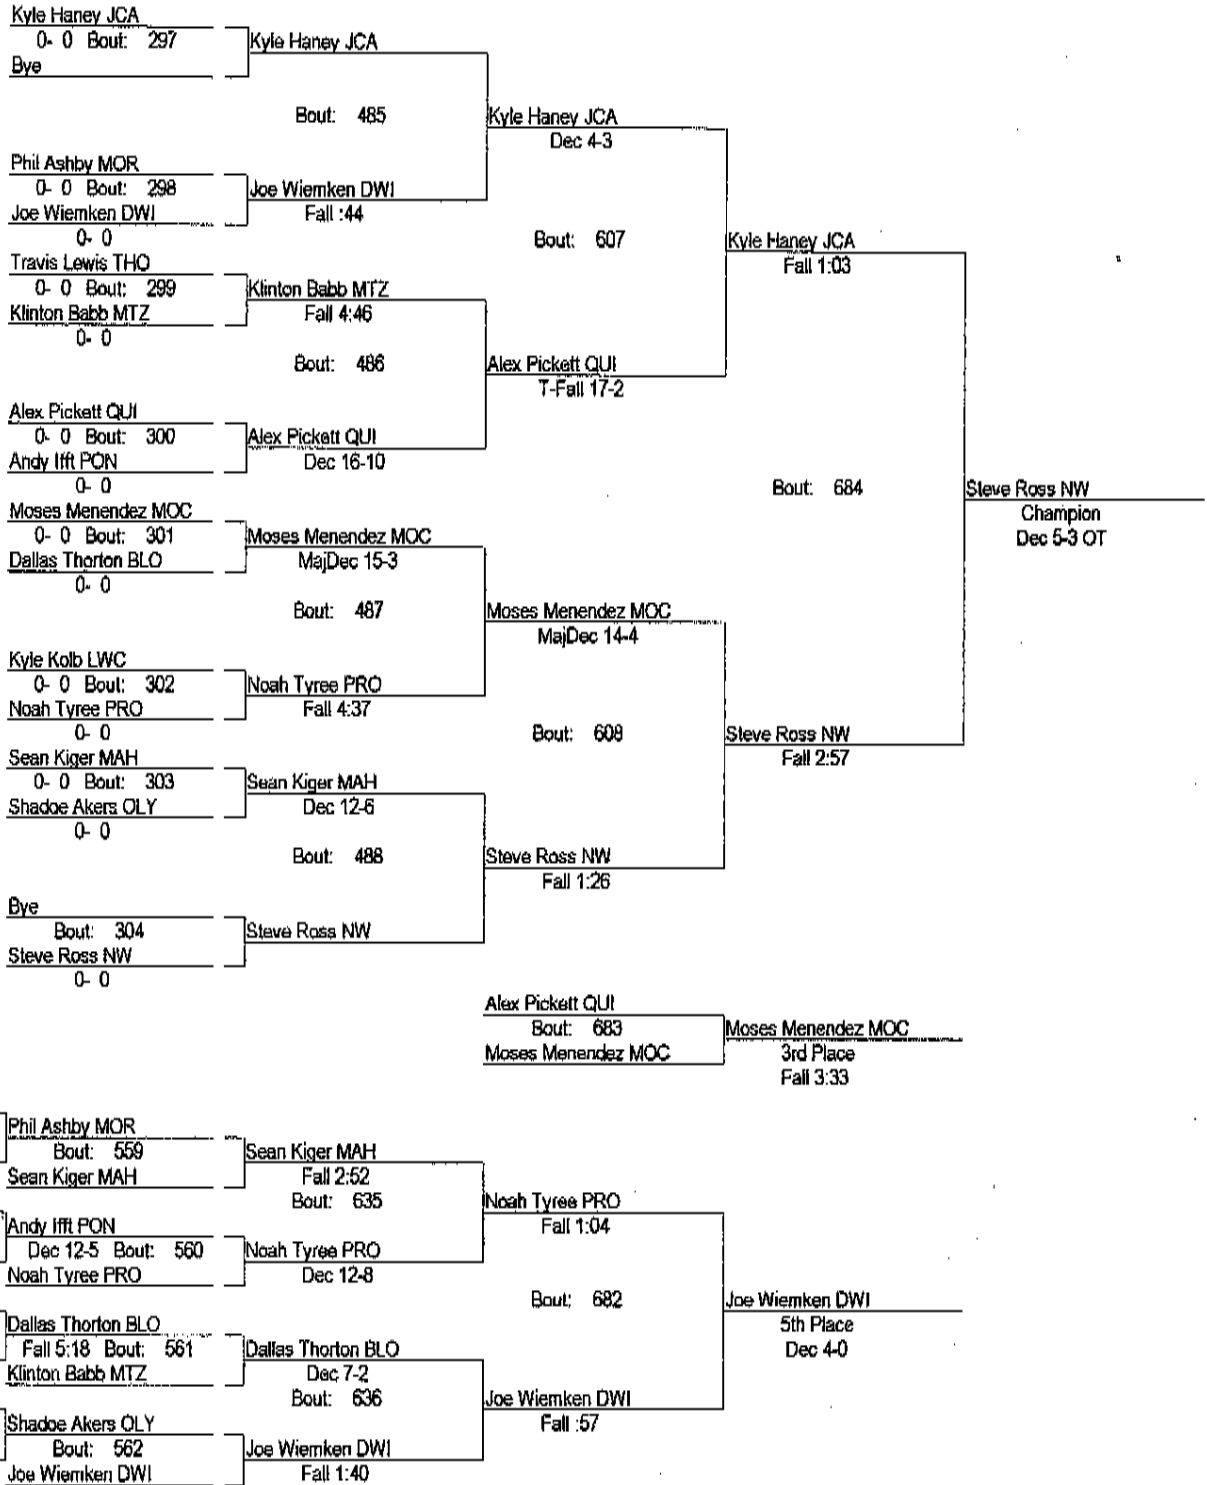

32nd Pontiac Wrestling Invite

December 8, 2007

Place	Score	Name	1st	2nd	3rd	4th	5th	6th
1	173.00	MORTON(CICERO)	2	2	2			2
2	166.00	LINCOLN WAY CENTRAL JV		2	1	1	5	1
3	156.00	PONTIAC		3	2	3		1
4	149.50	QUINCY	1		1	3	4	
5	140.50	NORMAL WEST	3	1		1		
6	120.00	MORRIS	2		1		1	1
7	98.00	DWIGHT	1		1		2	2
8	92.00	MT. ZION	1	1	2			
9	84.00	PRINCETON	2					1
10	82.00	PROVIDENCE JV			2		2	2
11	77.00	BLOOMINGTON	1	1				2
12	73.00	JOLIET CATHOLIC ACADEMY		1		3		
13	57.50	OLYMPIA			2			
14	55.50	SOUTH HOLLAND THORNWOOD	1	1				
15	53.00	TOLONO UNITY		2				
16	44.00	HERSCHER				2		
17	36.00	MAHOMET JV						2
18	28.00	CHICAGO SOUTHSORE				1		

December 8, 2007

119

32nd Pontiac Wrestling Invite

December 8, 2007

125

32nd Pontiac Wrestling Invite

December 8, 2007

130

32nd Pontiac Wrestling Invite

December 8, 2007

135

32nd Pontiac Wrestling Invite

December 8, 2007

140

32nd Pontiac Wrestling Invite

December 8, 2007

152

32nd Pontiac Wrestling Invite

December 8, 2007

160

32nd Pontiac Wrestling Invite

December 8, 2007

171

32nd Pontiac Wrestling Invite