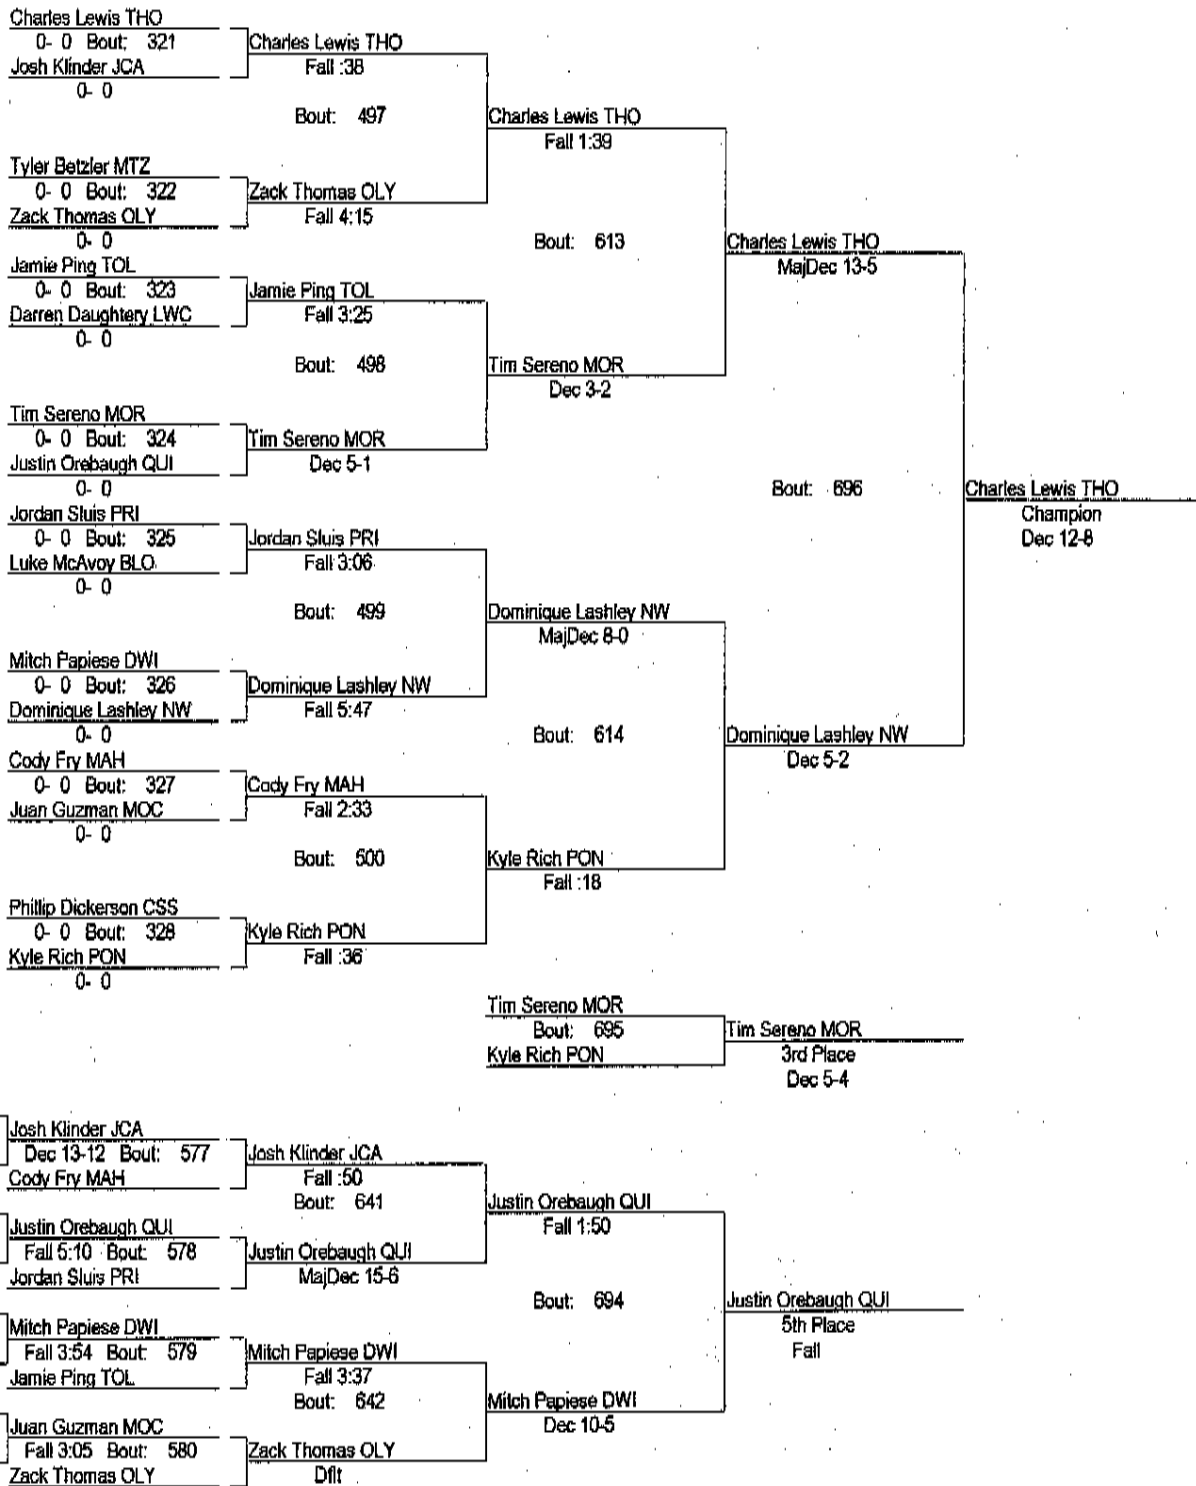

32nd Pontiac Wrestling Invite

December 8, 2007

Place	Score	Name	1st	2nd	3rd	4th	5th	6th
1	173.00	MORTON(CICERO)	2	2	2			2
2	166.00	LINCOLN WAY CENTRAL JV		2	1	1	5	1
3	156.00	PONTIAC		3	2	3		1
4	149.50	QUINCY	1		1	3	4	
5	140.50	NORMAL WEST	3	1		1		
6	120.00	MORRIS	2		1		1	1
7	98.00	DWIGHT	1		1		2	2
8	92.00	MT. ZION	1	1	2			
9	84.00	PRINCETON	2					1
10	82.00	PROVIDENCE JV			2		2	2
11	77.00	BLOOMINGTON	1	1				2
12	73.00	JOLIET CATHOLIC ACADEMY		1		3		
13	57.50	OLYMPIA			2			
14	55.50	SOUTH HOLLAND THORNWOOD	1	1				
15	53.00	TOLONO UNITY		2				
16	44.00	HERSCHER				2		
17	36.00	MAHOMET JV						2
18	28.00	CHICAGO SOUTHSORE				1		

152

32nd Pontiac Wrestling Invite

December 8, 2007

160

32nd Pontiac Wrestling Invite

December 8, 2007

171

32nd Pontiac Wrestling Invite

December 8, 2007

189

32nd Pontiac Wrestling Invite

December 8, 2007

215

32nd Pontiac Wrestling Invite

December 8, 2007

275