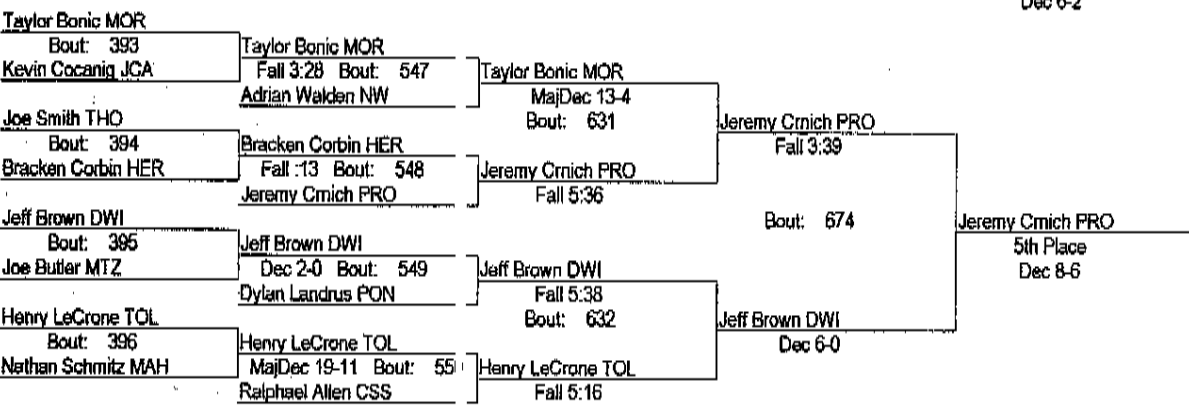

32nd Pontiac Wrestling Invite

December 8, 2007

135

32nd Pontiac Wrestling Invite

December 8, 2007

140

32nd Pontiac Wrestling Invite

December 8, 2007