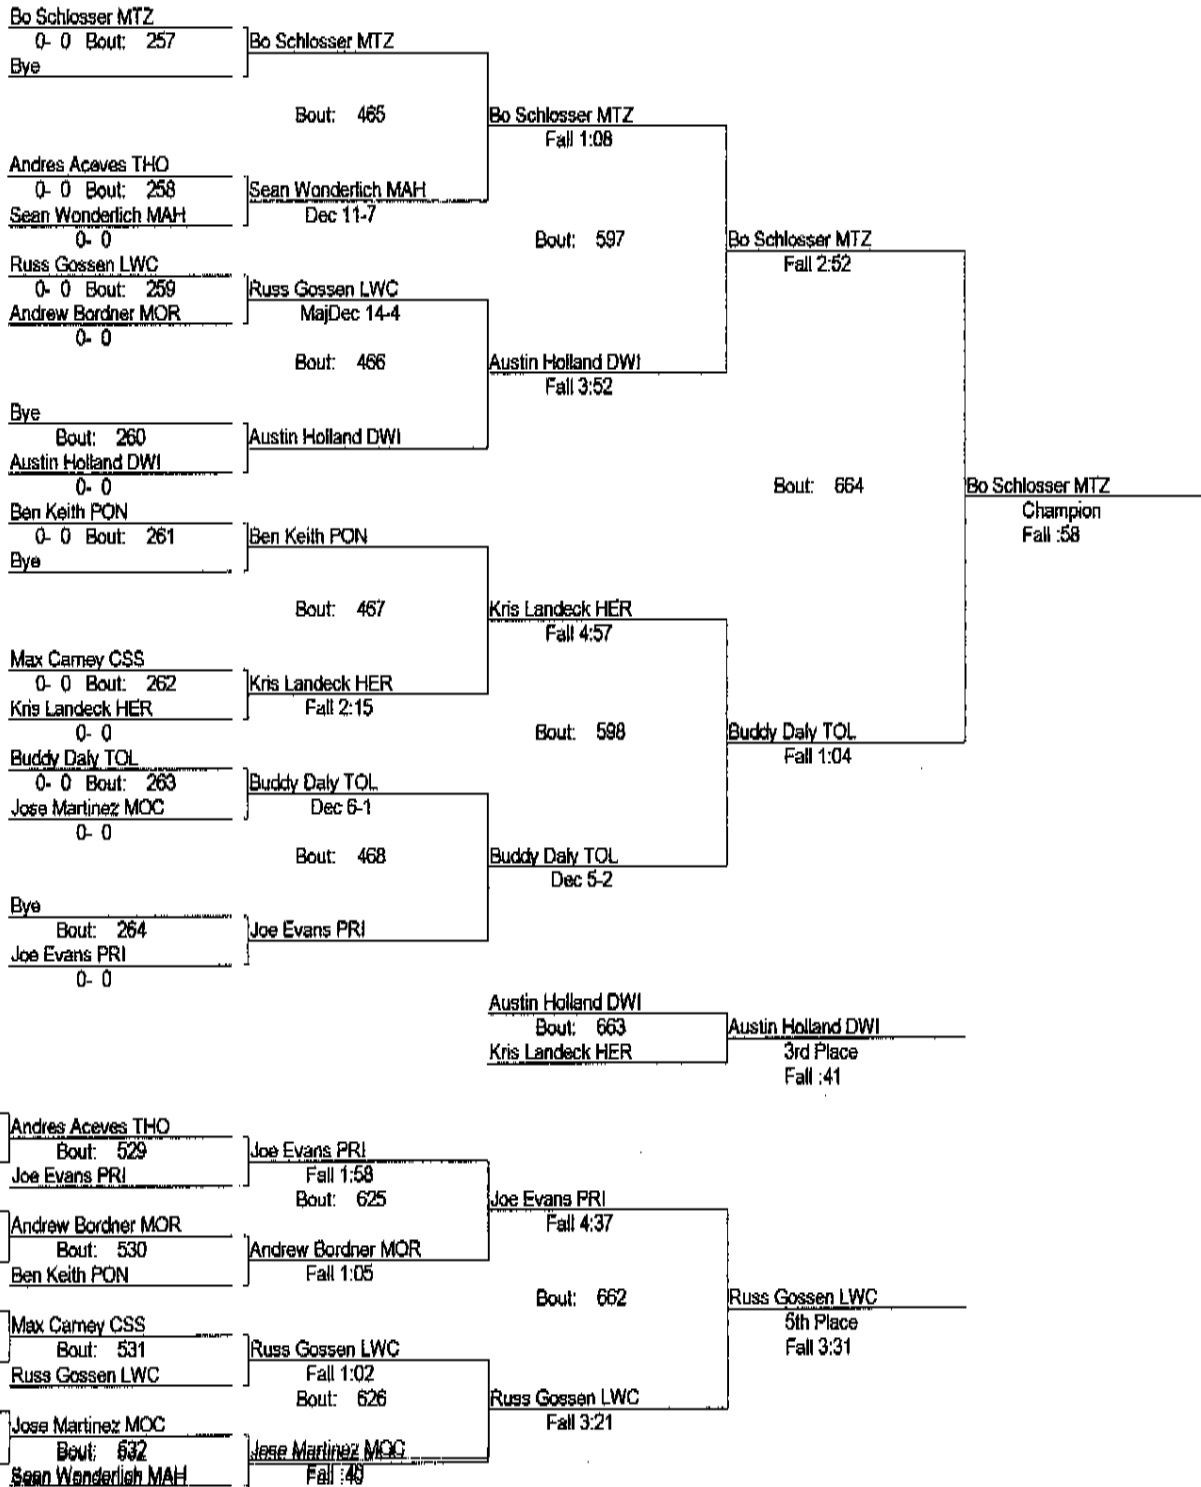

32nd Pontiac Wrestling Invite

December 8, 2007

Place	Score	Name	1st	2nd	3rd	4th	5th	6th
1	173.00	MORTON(CICERO)	2	2	2			2
2	166.00	LINCOLN WAY CENTRAL JV		2	1	1	5	1
3	156.00	PONTIAC		3	2	3		1
4	149.50	QUINCY	1		1	3	4	
5	140.50	NORMAL WEST	3	1		1		
6	120.00	MORRIS	2		1		1	1
7	98.00	DWIGHT	1		1		2	2
8	92.00	MT. ZION	1	1	2			
9	84.00	PRINCETON	2					1
10	82.00	PROVIDENCE JV			2		2	2
11	77.00	BLOOMINGTON	1	1				2
12	73.00	JOLIET CATHOLIC ACADEMY		1		3		
13	57.50	OLYMPIA			2			
14	55.50	SOUTH HOLLAND THORNWOOD	1	1				
15	53.00	TOLONO UNITY		2				
16	44.00	HERSCHER				2		
17	36.00	MAHOMET JV						2
18	28.00	CHICAGO SOUTHSORE				1		

December 8, 2007

119

32nd Pontiac Wrestling Invite

December 8, 2007

125

32nd Pontiac Wrestling Invite

December 8, 2007

130