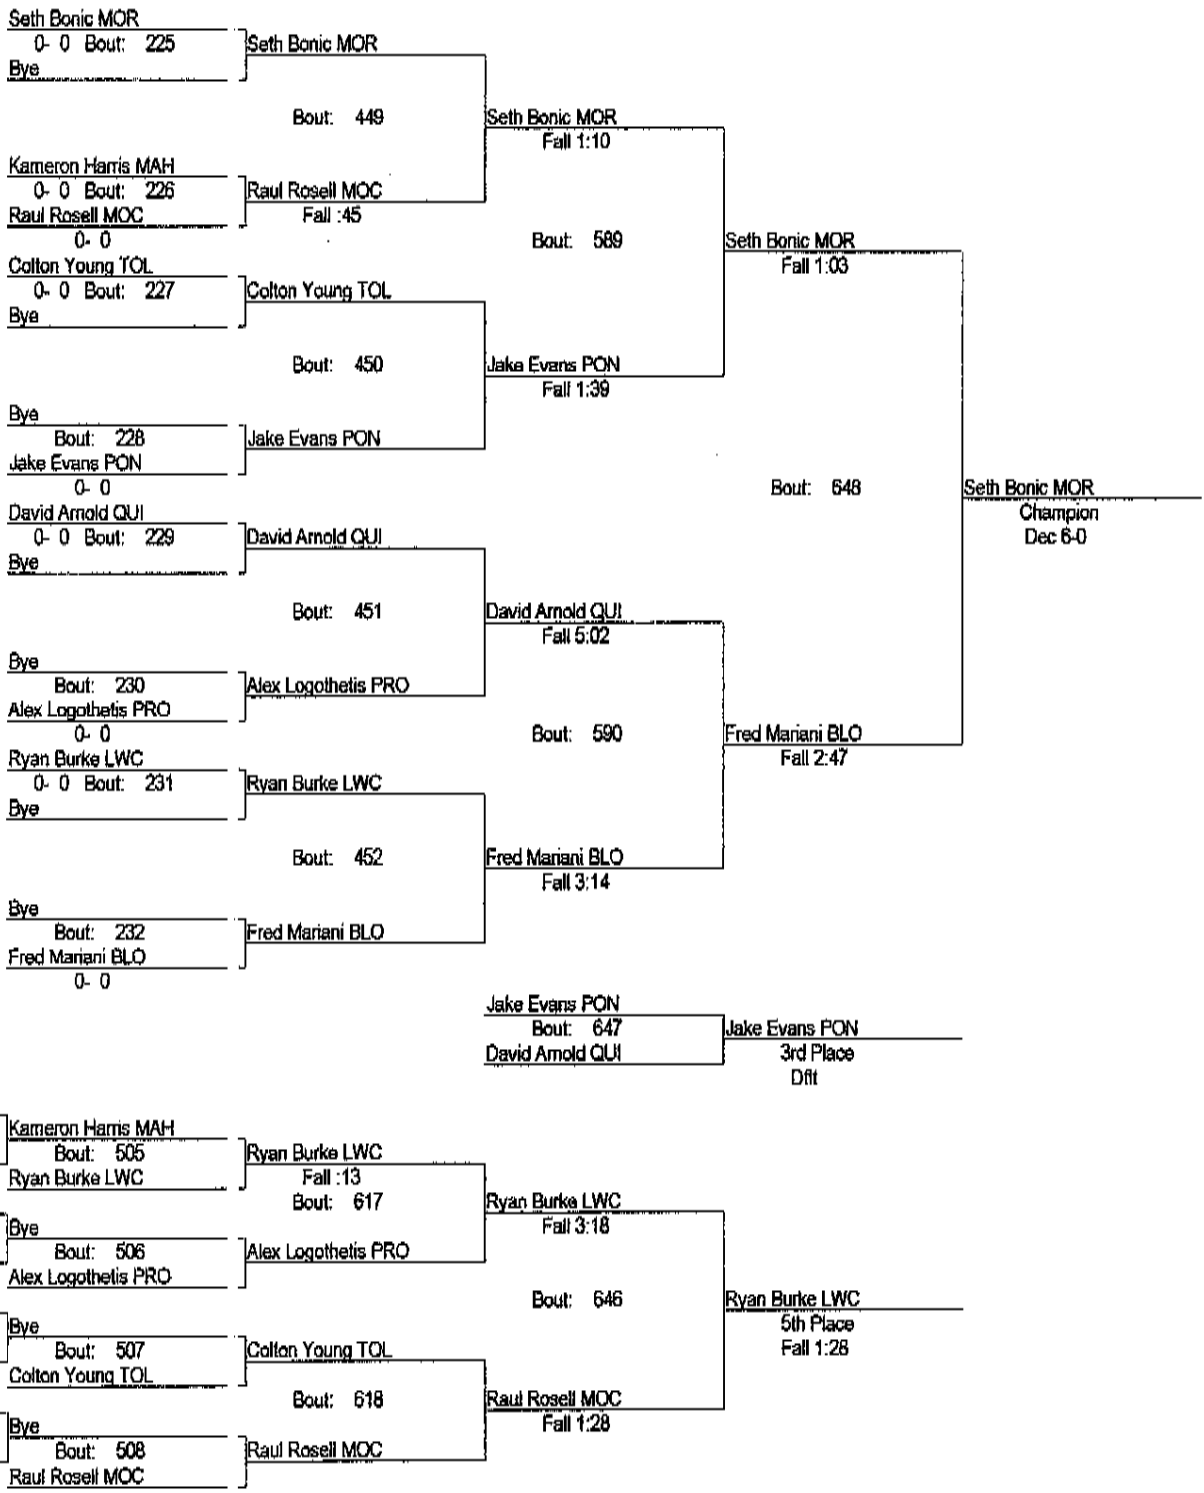

32nd Pontiac Wrestling Invite

December 8, 2007

Place	Score	Name	1st	2nd	3rd	4th	5th	6th
1	173.00	MORTON(CICERO)	2	2	2			2
2	166.00	LINCOLN WAY CENTRAL JV		2	1	1	5	1
3	156.00	PONTIAC		3	2	3		1
4	149.50	QUINCY	1		1	3	4	
5	140.50	NORMAL WEST	3	1		1		
6	120.00	MORRIS	2		1		1	1
7	98.00	DWIGHT	1		1		2	2
8	92.00	MT. ZION	1	1	2			
9	84.00	PRINCETON	2					1
10	82.00	PROVIDENCE JV			2		2	2
11	77.00	BLOOMINGTON	1	1				2
12	73.00	JOLIET CATHOLIC ACADEMY		1		3		
13	57.50	OLYMPIA			2			
14	55.50	SOUTH HOLLAND THORNWOOD	1	1				
15	53.00	TOLONO UNITY		2				
16	44.00	HERSCHER				2		
17	36.00	MAHOMET JV						2
18	28.00	CHICAGO SOUTHSORE				1		

* Team has non-scoring wrestler

32nd Pontiac Wrestling Invite

December 8, 2007

103

32nd Pontiac Wrestling Invite

December 8, 2007

112

32nd Pontiac Wrestling Invite

December 8, 2007

119

32nd Pontiac Wrestling Invite

December 8, 2007

125

32nd Pontiac Wrestling Invite

December 8, 2007

130