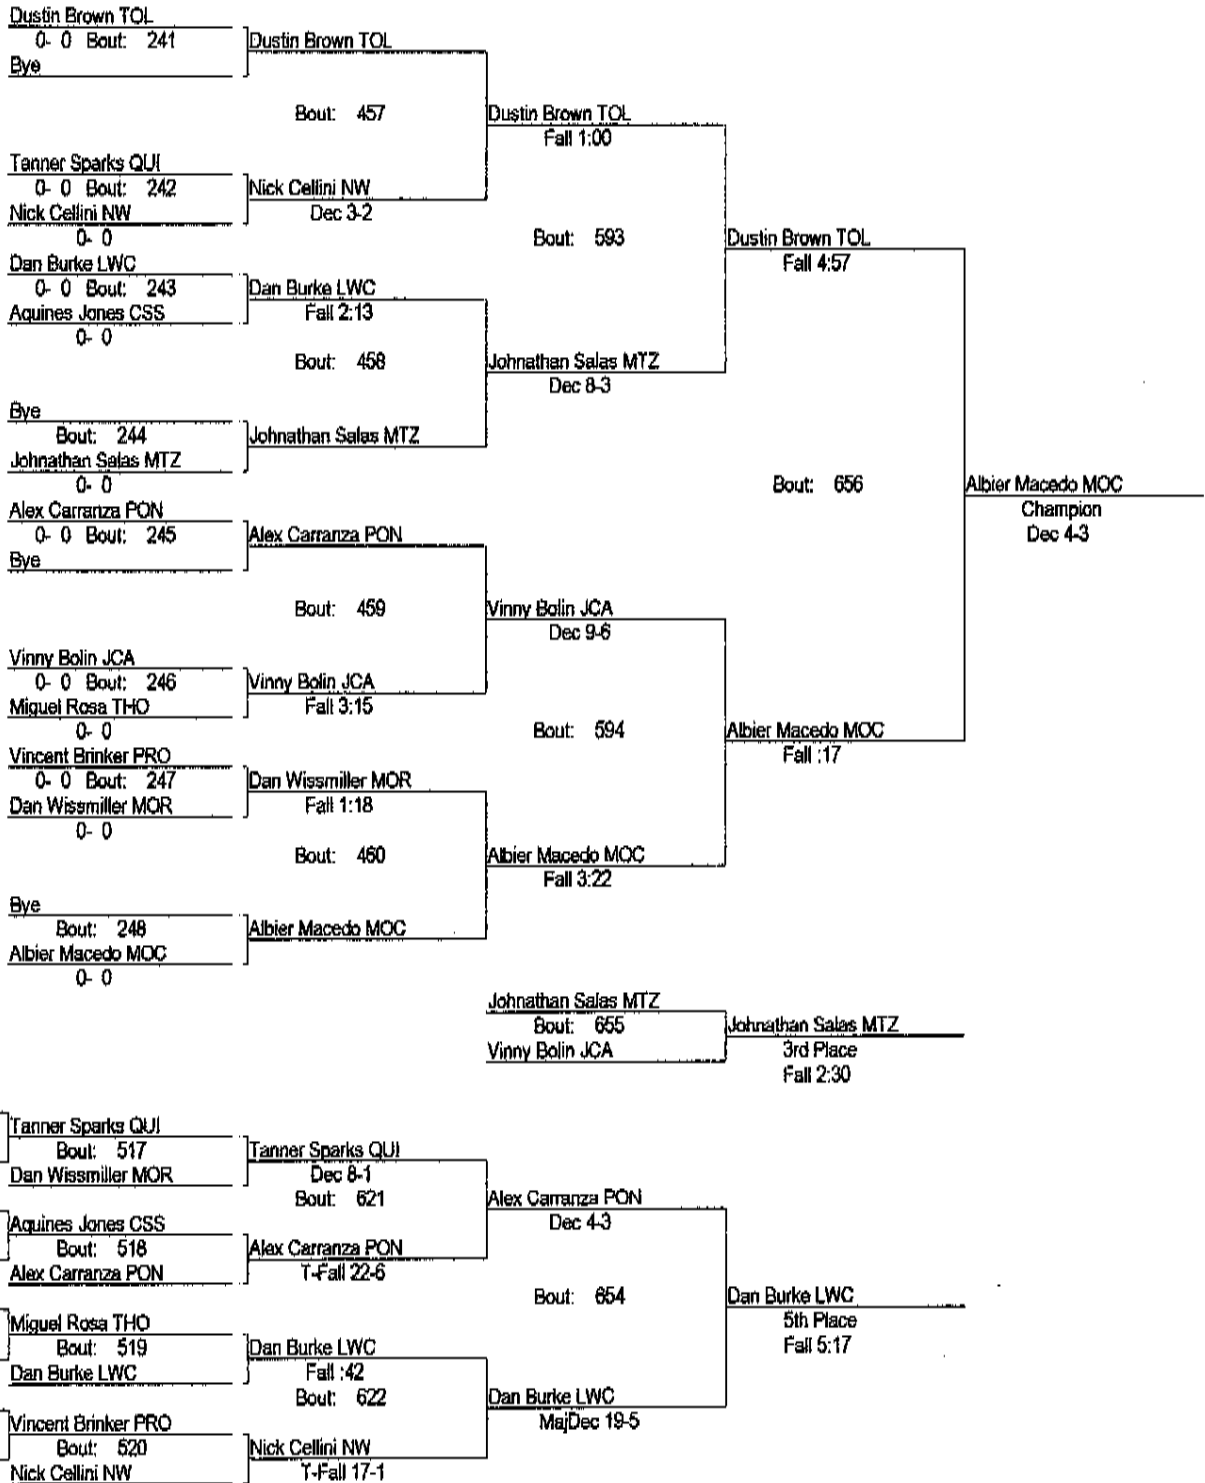

32nd Pontiac Wrestling Invite

December 8, 2007

Place	Score	Name	1st	2nd	3rd	4th	5th	6th
1	173.00	MORTON(CICERO)	2	2	2			2
2	166.00	LINCOLN WAY CENTRAL JV		2	1	1	5	1
3	156.00	PONTIAC		3	2	3		1
4	149.50	QUINCY	1		1	3	4	
5	140.50	NORMAL WEST	3	1		1		
6	120.00	MORRIS	2		1		1	1
7	98.00	DWIGHT	1		1		2	2
8	92.00	MT. ZION	1	1	2			
9	84.00	PRINCETON	2					1
10	82.00	PROVIDENCE JV			2		2	2
11	77.00	BLOOMINGTON	1	1				2
12	73.00	JOLIET CATHOLIC ACADEMY		1		3		
13	57.50	OLYMPIA			2			
14	55.50	SOUTH HOLLAND THORNWOOD	1	1				
15	53.00	TOLONO UNITY		2				
16	44.00	HERSCHER				2		
17	36.00	MAHOMET JV						2
18	28.00	CHICAGO SOUTHSORE				1		

* Team has non-scoring wrestler

32nd Pontiac Wrestling Invite

December 8, 2007

103

32nd Pontiac Wrestling Invite

December 8, 2007

112

32nd Pontiac Wrestling Invite

December 8, 2007

119

32nd Pontiac Wrestling Invite

December 8, 2007

125

32nd Pontiac Wrestling Invite

December 8, 2007

130