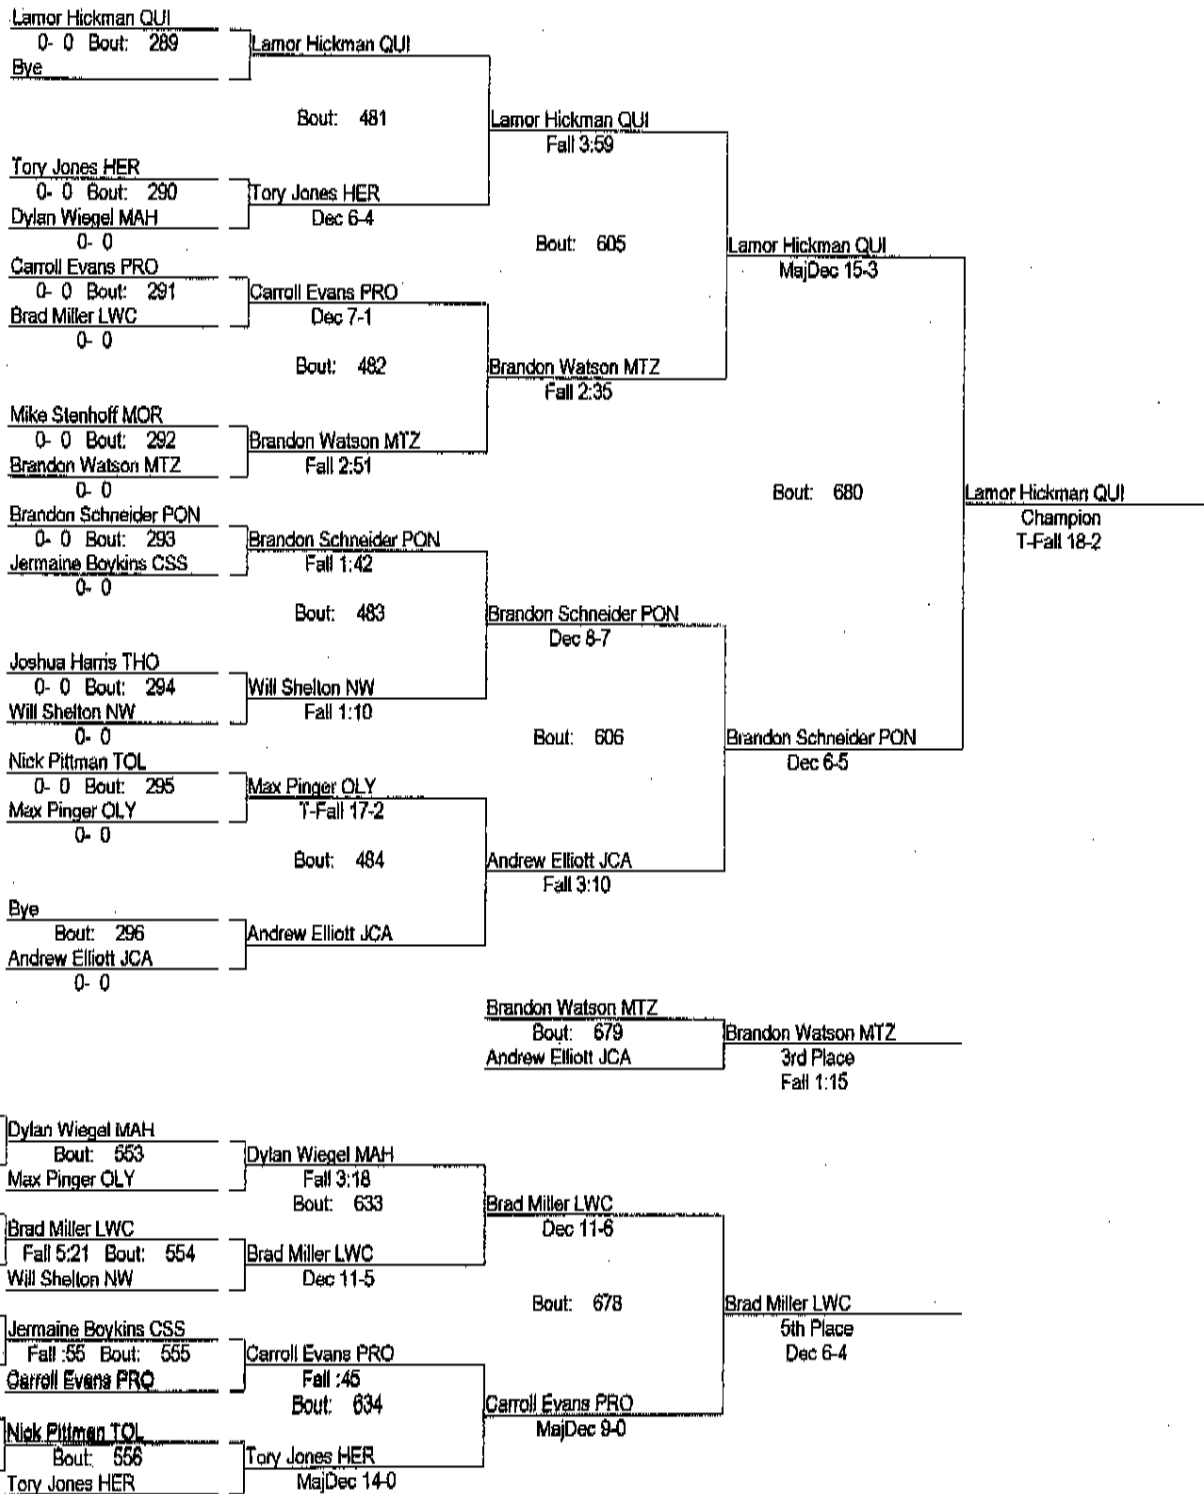

32nd Pontiac Wrestling Invite

December 8, 2007

Place	Score	Name	1st	2nd	3rd	4th	5th	6th
1	173.00	MORTON(CICERO)	2	2	2			2
2	166.00	LINCOLN WAY CENTRAL JV		2	1	1	5	1
3	156.00	PONTIAC		3	2	3		1
4	149.50	QUINCY	1		1	3	4	
5	140.50	NORMAL WEST	3	1		1		
6	120.00	MORRIS	2		1		1	1
7	98.00	DWIGHT	1		1		2	2
8	92.00	MT. ZION	1	1	2			
9	84.00	PRINCETON	2					1
10	82.00	PROVIDENCE JV			2		2	2
11	77.00	BLOOMINGTON	1	1				2
12	73.00	JOLIET CATHOLIC ACADEMY		1		3		
13	57.50	OLYMPIA			2			
14	55.50	SOUTH HOLLAND THORNWOOD	1	1				
15	53.00	TOLONO UNITY		2				
16	44.00	HERSCHER				2		
17	36.00	MAHOMET JV						2
18	28.00	CHICAGO SOUTHSORE				1		

32nd Pontiac Wrestling Invite

December 8, 2007

135

32nd Pontiac Wrestling Invite

December 8, 2007

140

32nd Pontiac Wrestling Invite

December 8, 2007

152

32nd Pontiac Wrestling Invite

December 8, 2007

160

32nd Pontiac Wrestling Invite

December 8, 2007

171

32nd Pontiac Wrestling Invite