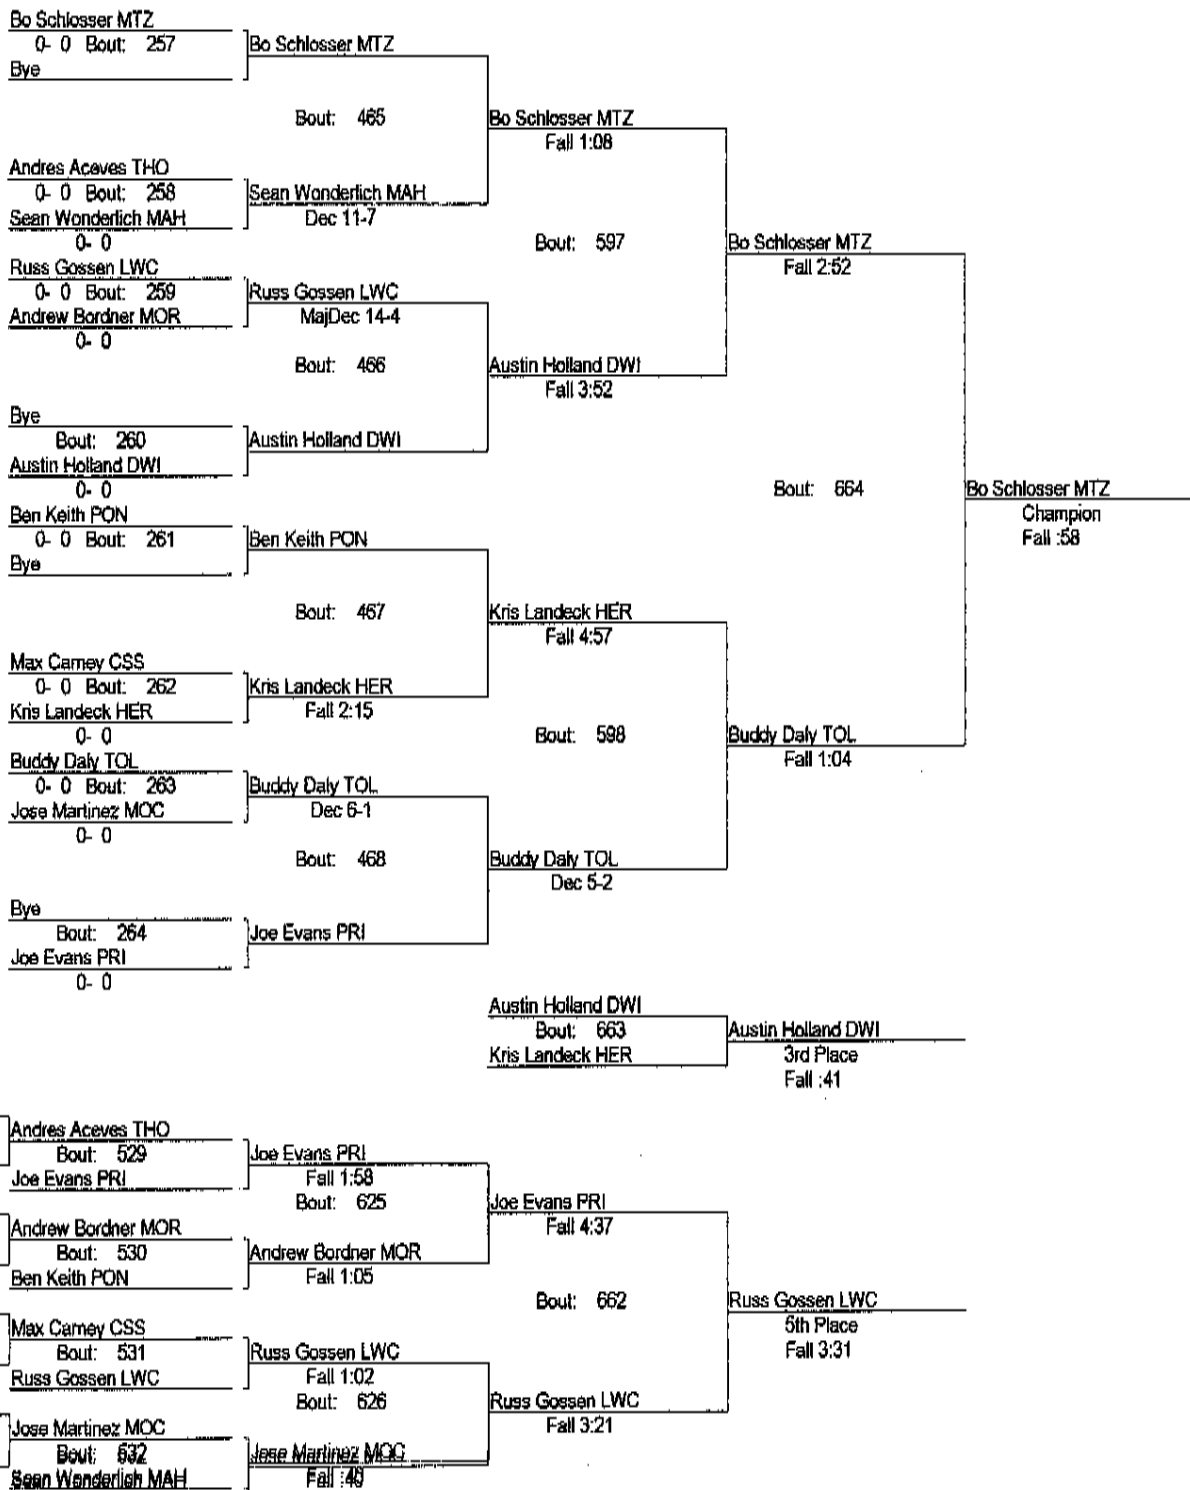

32nd Pontiac Wrestling Invite

December 8, 2007

Place	Score	Name	1st	2nd	3rd	4th	5th	6th
1	173.00	MORTON(CICERO)	2	2	2			2
2	166.00	LINCOLN WAY CENTRAL JV		2	1	1	5	1
3	156.00	PONTIAC		3	2	3		1
4	149.50	QUINCY	1		1	3	4	
5	140.50	NORMAL WEST	3	1		1		
6	120.00	MORRIS	2		1		1	1
7	98.00	DWIGHT	1		1		2	2
8	92.00	MT. ZION	1	1	2			
9	84.00	PRINCETON	2					1
10	82.00	PROVIDENCE JV			2		2	2
11	77.00	BLOOMINGTON	1	1				2
12	73.00	JOLIET CATHOLIC ACADEMY		1		3		
13	57.50	OLYMPIA			2			
14	55.50	SOUTH HOLLAND THORNWOOD	1	1				
15	53.00	TOLONO UNITY		2				
16	44.00	HERSCHER				2		
17	36.00	MAHOMET JV						2
18	28.00	CHICAGO SOUTHSORE				1		

December 8, 2007

119

32nd Pontiac Wrestling Invite

December 8, 2007

125

32nd Pontiac Wrestling Invite

December 8, 2007

130