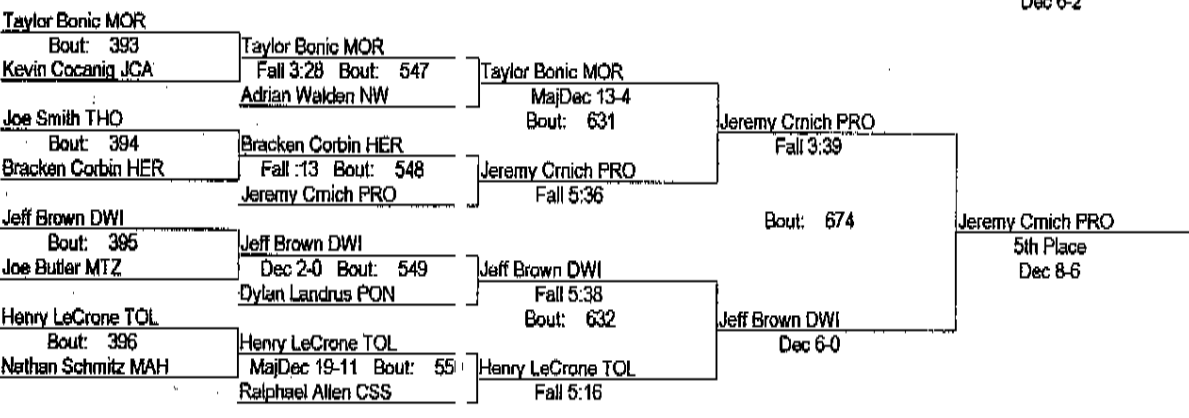

32nd Pontiac Wrestling Invite

December 8, 2007

135

32nd Pontiac Wrestling Invite

December 8, 2007

140

32nd Pontiac Wrestling Invite

December 8, 2007