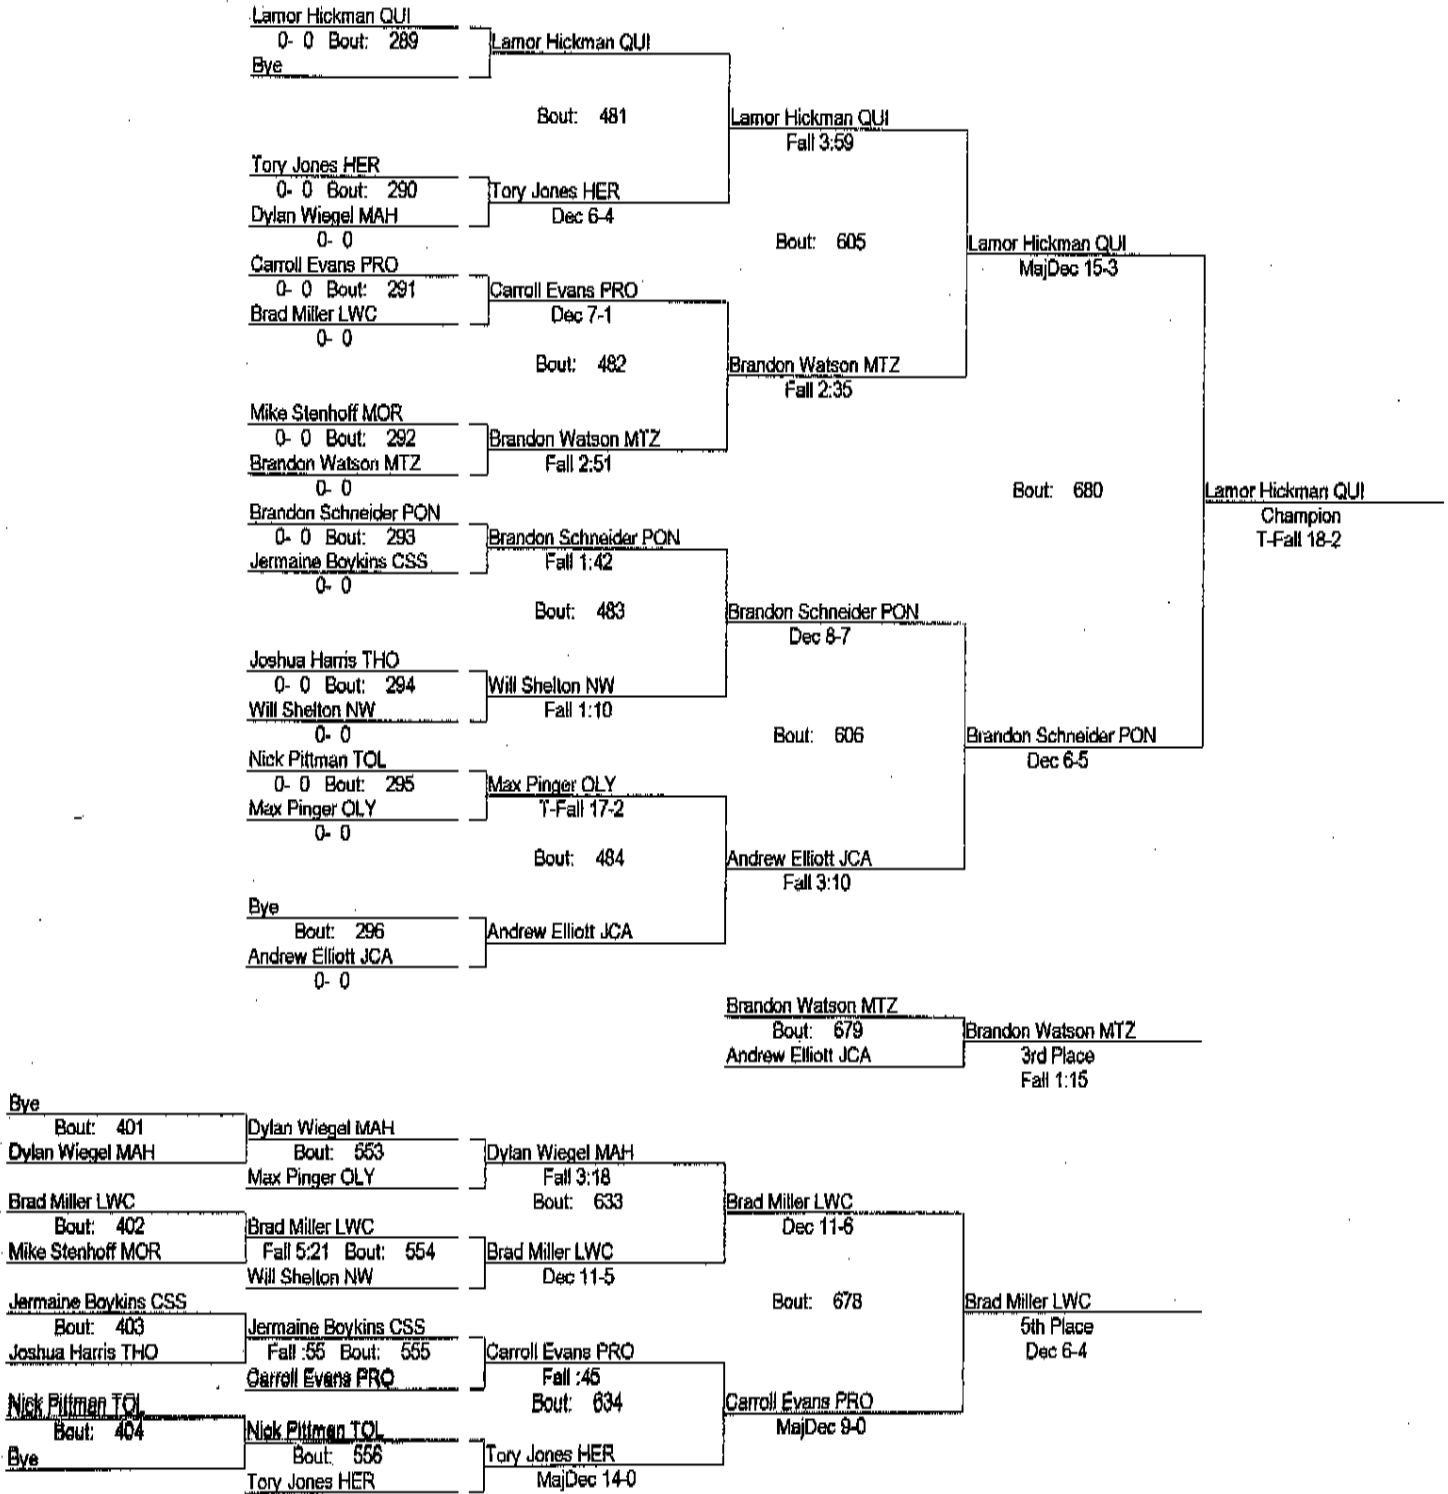

32nd Pontiac Wrestling Invite

December 8, 2007

152