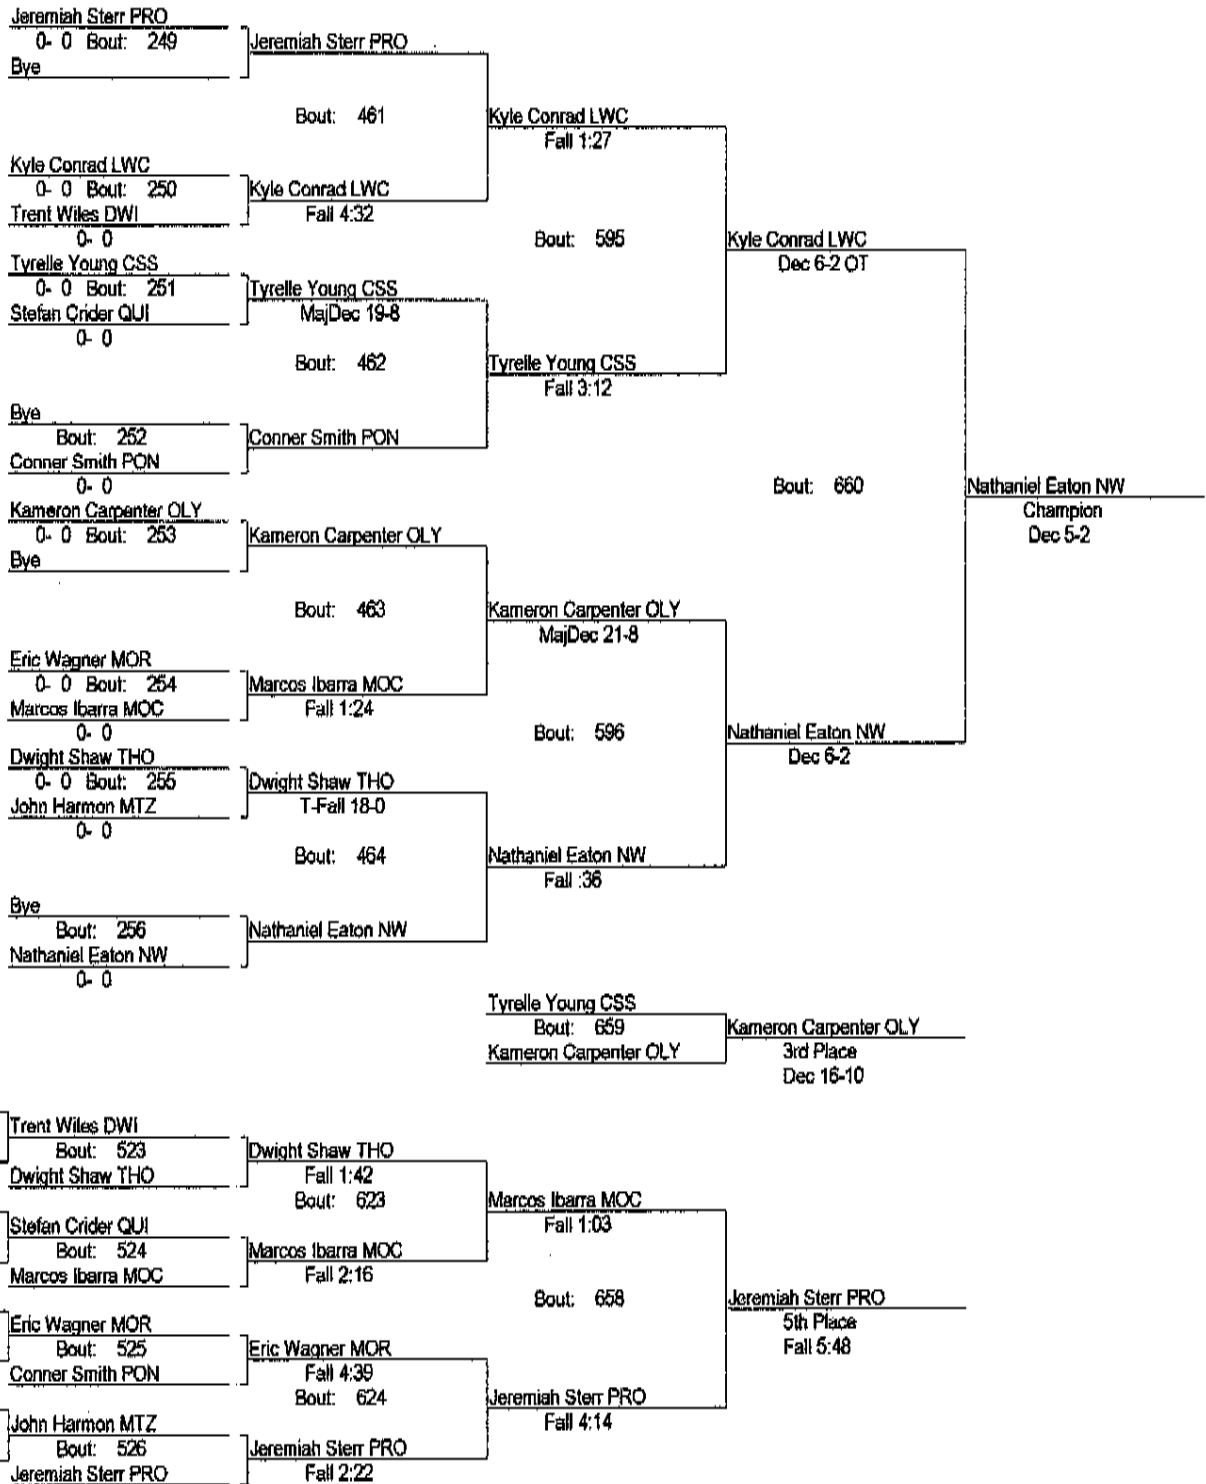

32nd Pontiac Wrestling Invite

December 8, 2007

Place	Score	Name	1st	2nd	3rd	4th	5th	6th
1	173.00	MORTON(CICERO)	2	2	2			2
2	166.00	LINCOLN WAY CENTRAL JV		2	1	1	5	1
3	156.00	PONTIAC		3	2	3		1
4	149.50	QUINCY	1		1	3	4	
5	140.50	NORMAL WEST	3	1		1		
6	120.00	MORRIS	2		1		1	1
7	98.00	DWIGHT	1		1		2	2
8	92.00	MT. ZION	1	1	2			
9	84.00	PRINCETON	2					1
10	82.00	PROVIDENCE JV			2		2	2
11	77.00	BLOOMINGTON	1	1				2
12	73.00	JOLIET CATHOLIC ACADEMY		1		3		
13	57.50	OLYMPIA			2			
14	55.50	SOUTH HOLLAND THORNWOOD	1	1				
15	53.00	TOLONO UNITY		2				
16	44.00	HERSCHER				2		
17	36.00	MAHOMET JV						2
18	28.00	CHICAGO SOUTHSORE				1		

December 8, 2007

119

32nd Pontiac Wrestling Invite

December 8, 2007

125

32nd Pontiac Wrestling Invite

December 8, 2007

130