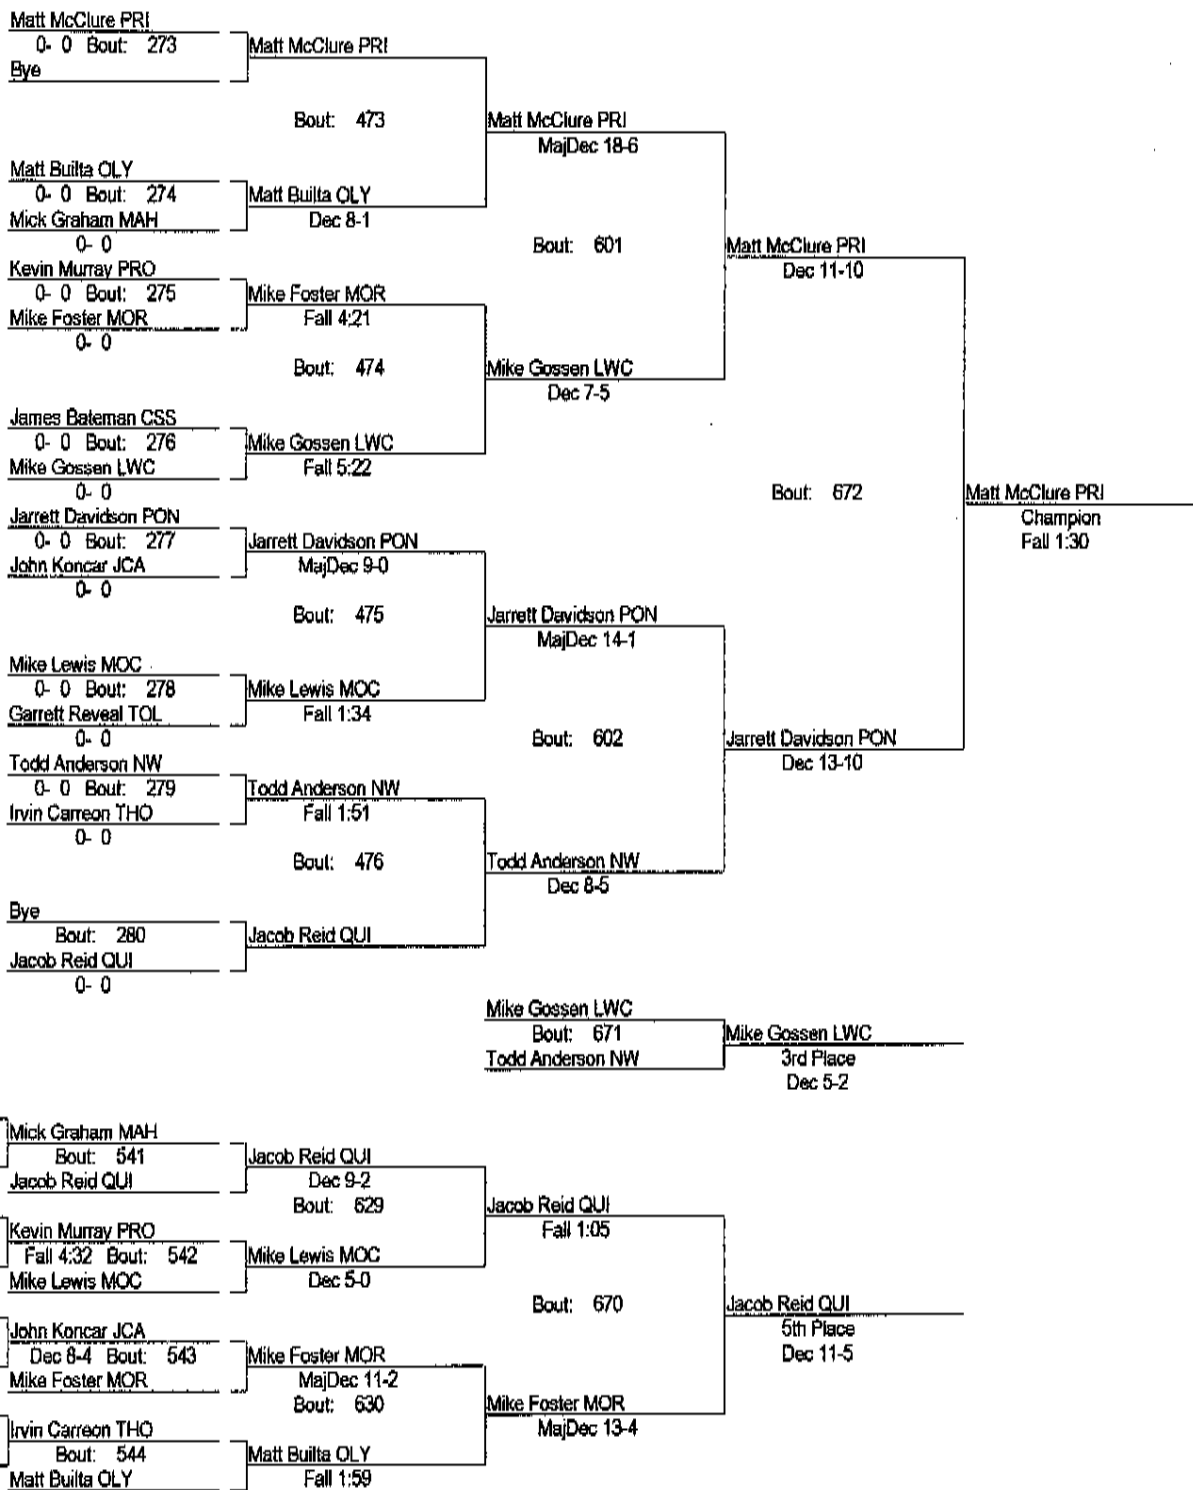

32nd Pontiac Wrestling Invite

December 8, 2007

Place	Score	Name	1st	2nd	3rd	4th	5th	6th
1	173.00	MORTON(CICERO)	2	2	2			2
2	166.00	LINCOLN WAY CENTRAL JV		2	1	1	5	1
3	156.00	PONTIAC		3	2	3		1
4	149.50	QUINCY	1		1	3	4	
5	140.50	NORMAL WEST	3	1		1		
6	120.00	MORRIS	2		1		1	1
7	98.00	DWIGHT	1		1		2	2
8	92.00	MT. ZION	1	1	2			
9	84.00	PRINCETON	2					1
10	82.00	PROVIDENCE JV			2		2	2
11	77.00	BLOOMINGTON	1	1				2
12	73.00	JOLIET CATHOLIC ACADEMY		1		3		
13	57.50	OLYMPIA			2			
14	55.50	SOUTH HOLLAND THORNWOOD	1	1				
15	53.00	TOLONO UNITY		2				
16	44.00	HERSCHER				2		
17	36.00	MAHOMET JV						2
18	28.00	CHICAGO SOUTHSORE				1		

32nd Pontiac Wrestling Invite

December 8, 2007

135

32nd Pontiac Wrestling Invite

December 8, 2007

140

32nd Pontiac Wrestling Invite

December 8, 2007