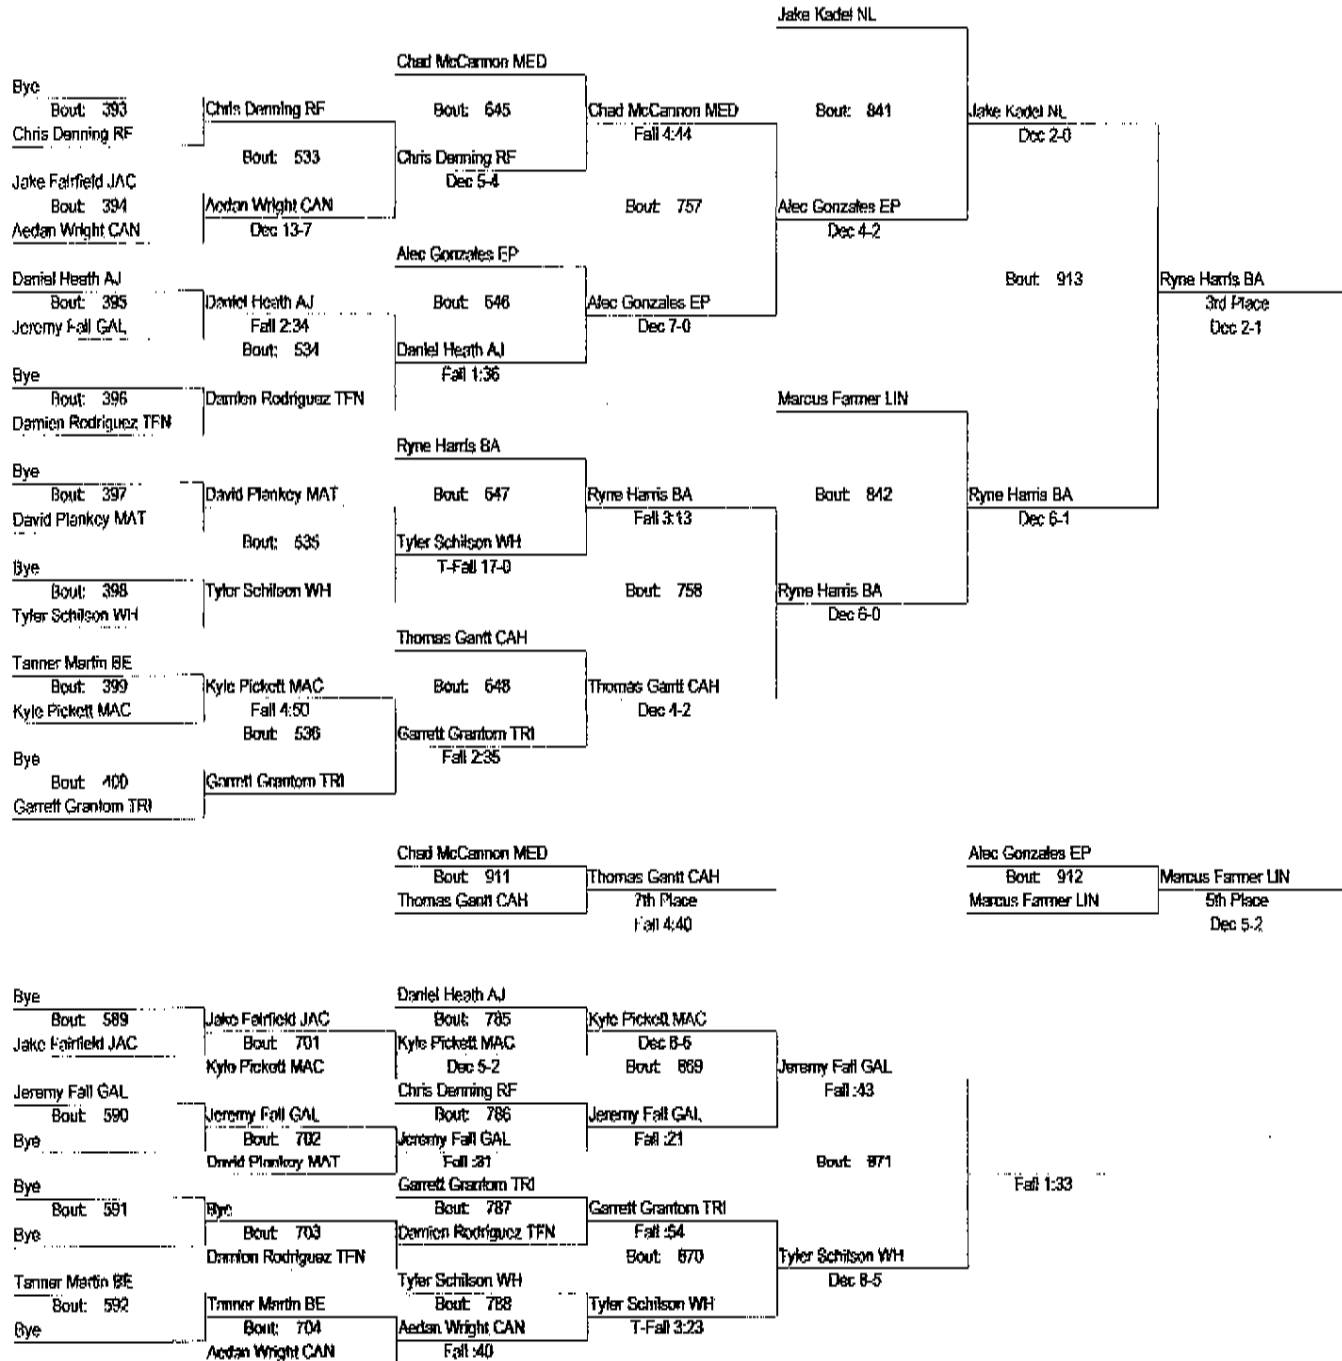

39th Quincy Wrestling Invitational

1/11/08-1/12/08

103

- 1st Collinsville - 225
- 2nd New London, IA - 196
- 3 Bloomington - 171
- 4 Canton - 168
- 5 East Peoria - 163
- 6 Rock Falls - 163
- 7 Quincy 161.5
- 8 Macomb 146
- 9 Camp Point Central - 130
- 10 Lincoln 126.5
- 11. Carbondale 112.50
- 12. Triad 110
- 13. Bell. East 99.50
- 14. Mattoon 97
- 15. Thornton Free. North 80
- 16 Jacksonville - 80
- 17. Galesburg 80
- 18. Mad.apolis 74
- 19. Bell Althoff 73
- 20 Cahokia 70.5
- 21 Anna Jonesboro 69
- 22. West Hancock 15.5
- 23. Quincy JV - 6

39th Quincy Wrestling Invitational

1/11/08-1/12/08

103

39th Quincy Wrestling Invitational

1/11/08-1/12/08

112

39th Quincy Wrestling Invitational 1/11/08-1/12/08 112

39th Quincy Wrestling Invitational

1/11/08-1/12/08

119

39th Quincy Wrestling Invitational

1/11/08-1/12/08

119

39th Quincy Wrestling Invitational

1/11/08-1/12/08

125