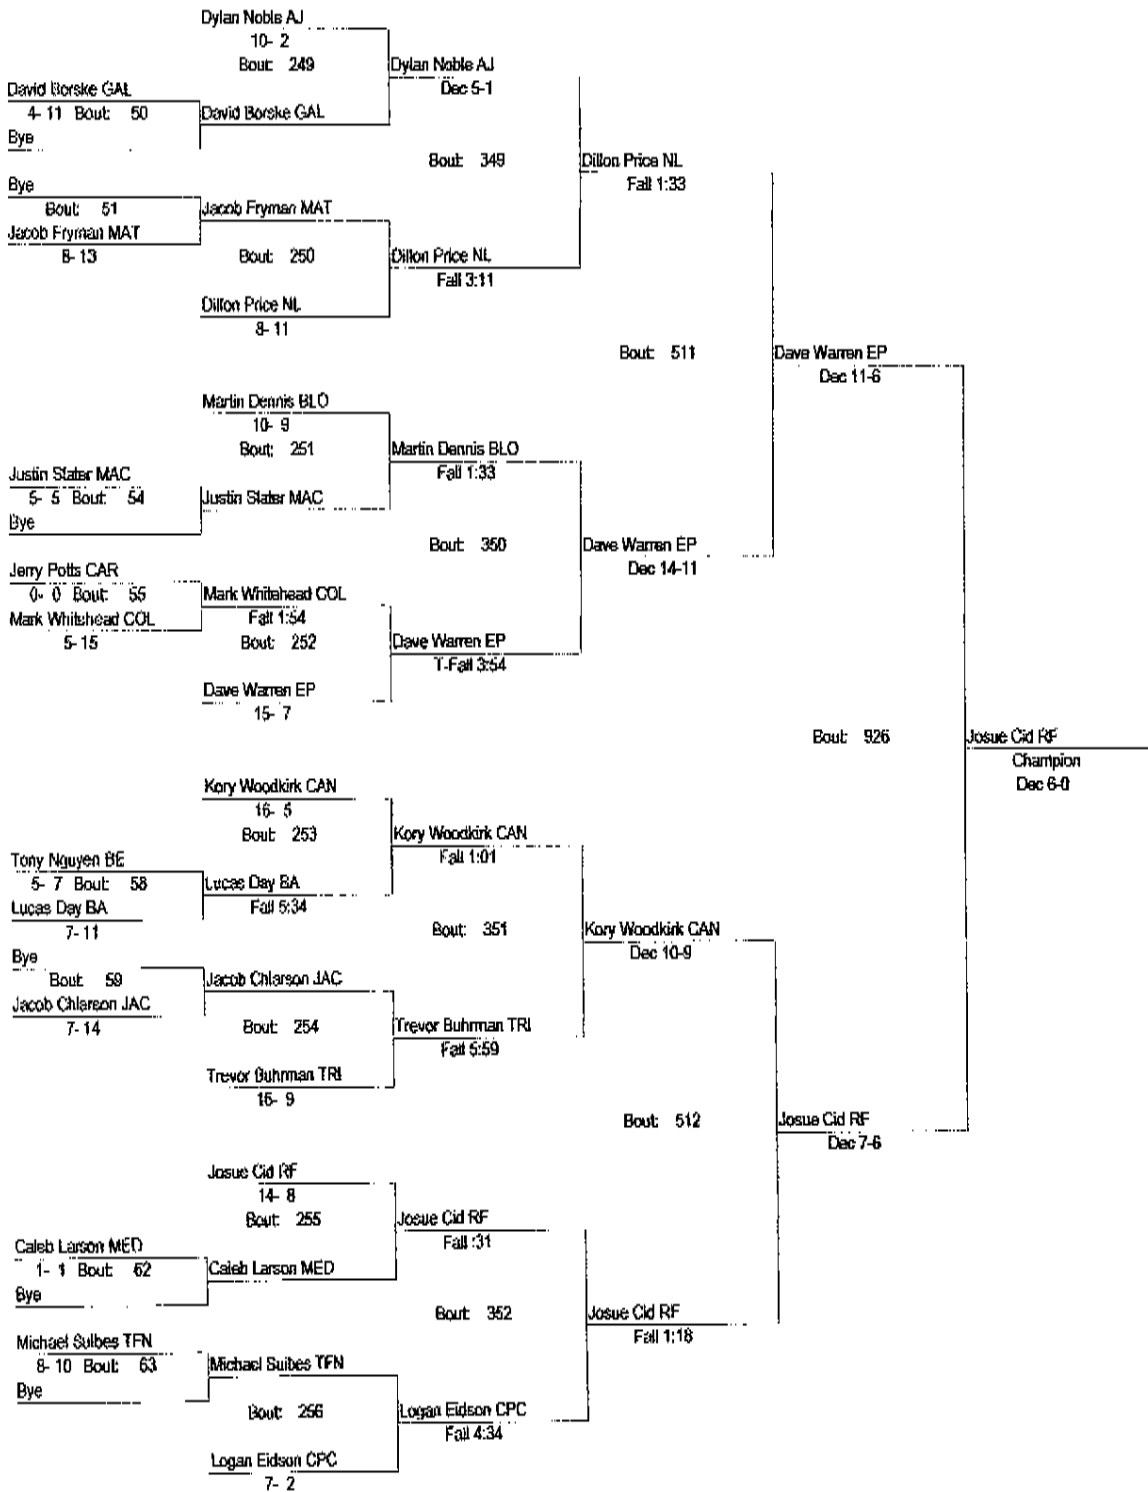

39th Quincy Wrestling Invitational

1/11/08-1/12/08

103

- 1st Collinsville - 225
- 2nd New London, IA - 196
- 3 Bloomington - 171
- 4 Canton - 168
- 5 East Peoria - 163
- 6 Rock Falls - 163
- 7 Quincy 161.5
- 8 Macomb 146
- 9 Camp Point Central - 130
- 10 Lincoln 126.5
- 11. Carbondale 112.50
- 12. Triad 110
- 13. Bell. East 99.50
- 14. Mattoon 97
- 15. Thornton Free. North 80
- 16 Jacksonville - 80
- 17. Galesburg 80
- 18. Mad.apolis 74
- 19. Bell Althoff 73
- 20 Cahokia 70.5
- 21 Anna Jonesboro 69
- 22. West Hancock 15.5
- 23. Quincy JV - 6

39th Quincy Wrestling Invitational

1/11/08-1/12/08

103

39th Quincy Wrestling Invitational

1/11/08-1/12/08

112

39th Quincy Wrestling Invitational 1/11/08-1/12/08 112

39th Quincy Wrestling Invitational

1/11/08-1/12/08

119

39th Quincy Wrestling Invitational

1/11/08-1/12/08

119

39th Quincy Wrestling Invitational

1/11/08-1/12/08

125