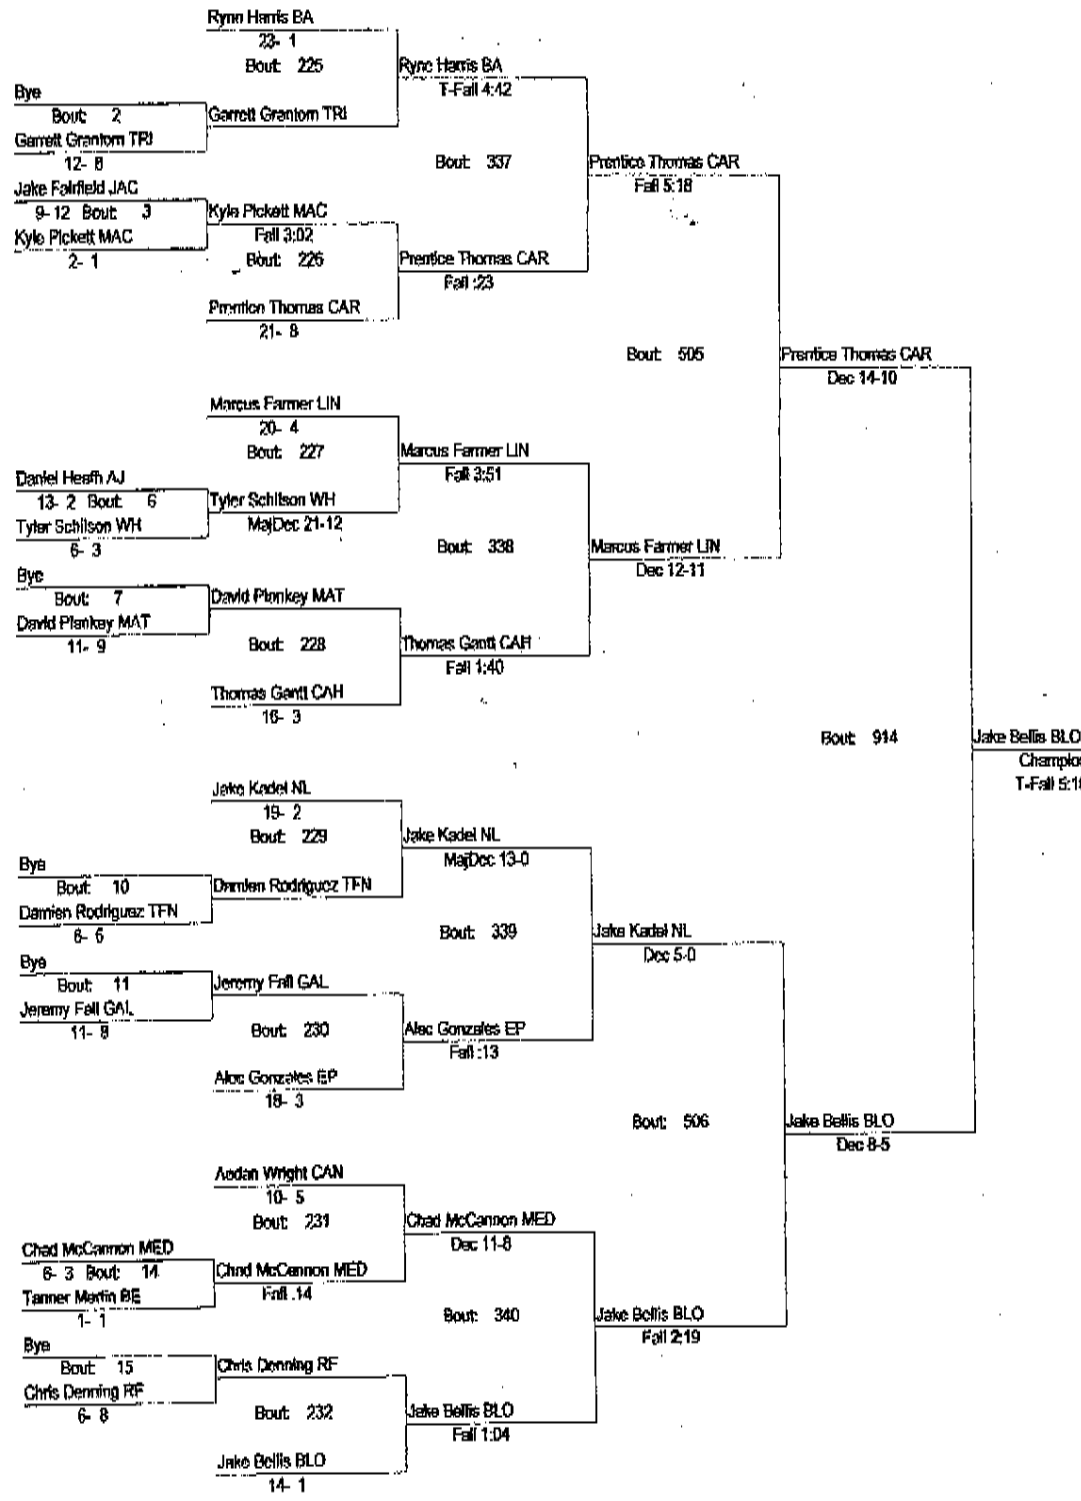

39th Quincy Wrestling Invitational

1/11/08-1/12/08

103

- 1st Collinsville - 225
- 2nd New London, IA - 196
- 3 Bloomington - 171
- 4 Canton - 168
- 5 East Peoria - 163
- 6 Rock Falls - 163
- 7 Quincy 161.5
- 8 Macomb 146
- 9 Camp Point Central - 130
- 10 Lincoln 126.5
- 11. Carbondale 112.50
- 12. Triad 110
- 13. Bell. East 99.50
- 14. Mattoon 97
- 15. Thornton Free. North 80
- 16 Jacksonville - 80
- 17. Galesburg 80
- 18. Mad.apolis 74
- 19. Bell Althoff 73
- 20 Cahokia 70.5
- 21 Anna Jonesboro 69
- 22. West Hancock 15.5
- 23. Quincy JV - 6

39th Quincy Wrestling Invitational

1/11/08-1/12/08

103

39th Quincy Wrestling Invitational

1/11/08-1/12/08

112

39th Quincy Wrestling Invitational 1/11/08-1/12/08 112

39th Quincy Wrestling Invitational

1/11/08-1/12/08

119

39th Quincy Wrestling Invitational

1/11/08-1/12/08

119

39th Quincy Wrestling Invitational

1/11/08-1/12/08

125