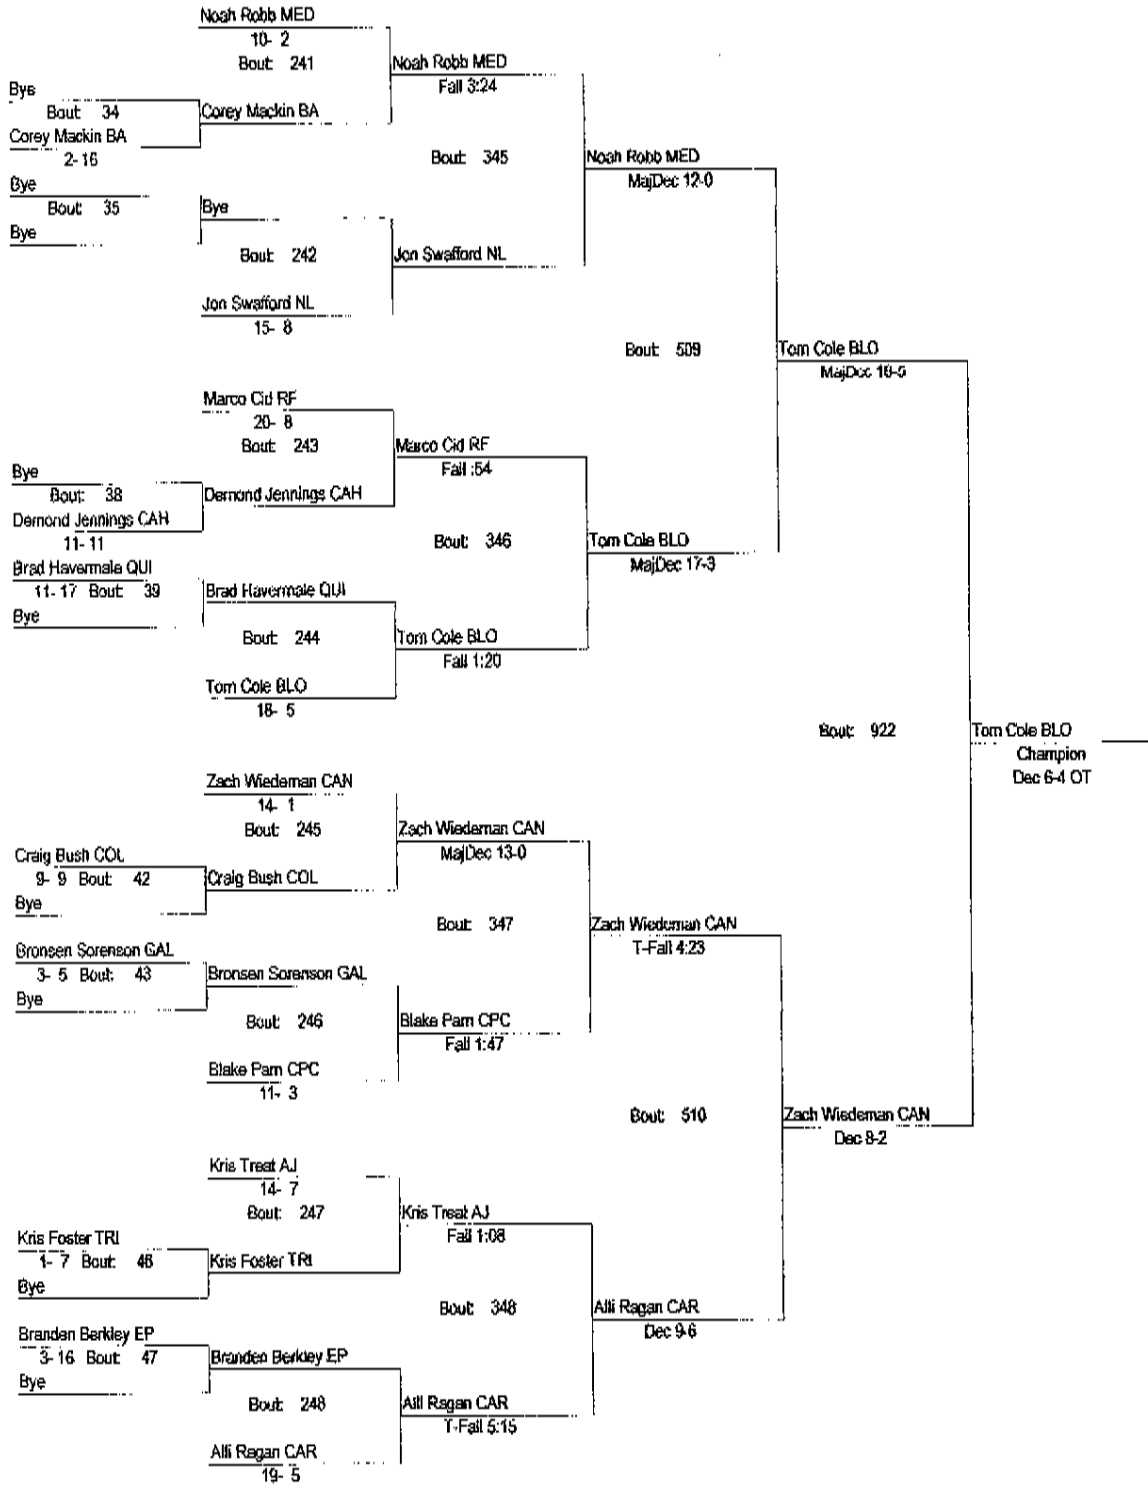

39th Quincy Wrestling Invitational

1/11/08-1/12/08

103

- 1st Collinsville - 225
- 2nd New London, IA - 196
- 3 Bloomington - 171
- 4 Canton - 168
- 5 East Peoria - 163
- 6 Rock Falls - 163
- 7 Quincy 161.5
- 8 Macomb 146
- 9 Camp Point Central - 130
- 10 Lincoln 126.5
- 11. Carbondale 112.50
- 12. Triad 110
- 13. Bell. East 99.50
- 14. Mattoon 97
- 15. Thornton Free. North 80
- 16 Jacksonville - 80
- 17. Galesburg 80
- 18. Mad.apolis 74
- 19. Bell Althoff 73
- 20 Cahokia 70.5
- 21 Anna Jonesboro 69
- 22. West Hancock 15.5
- 23. Quincy JV - 6

39th Quincy Wrestling Invitational

1/11/08-1/12/08

103

39th Quincy Wrestling Invitational

1/11/08-1/12/08

112

39th Quincy Wrestling Invitational 1/11/08-1/12/08 112

39th Quincy Wrestling Invitational

1/11/08-1/12/08

119

39th Quincy Wrestling Invitational

1/11/08-1/12/08

119

39th Quincy Wrestling Invitational

1/11/08-1/12/08

125