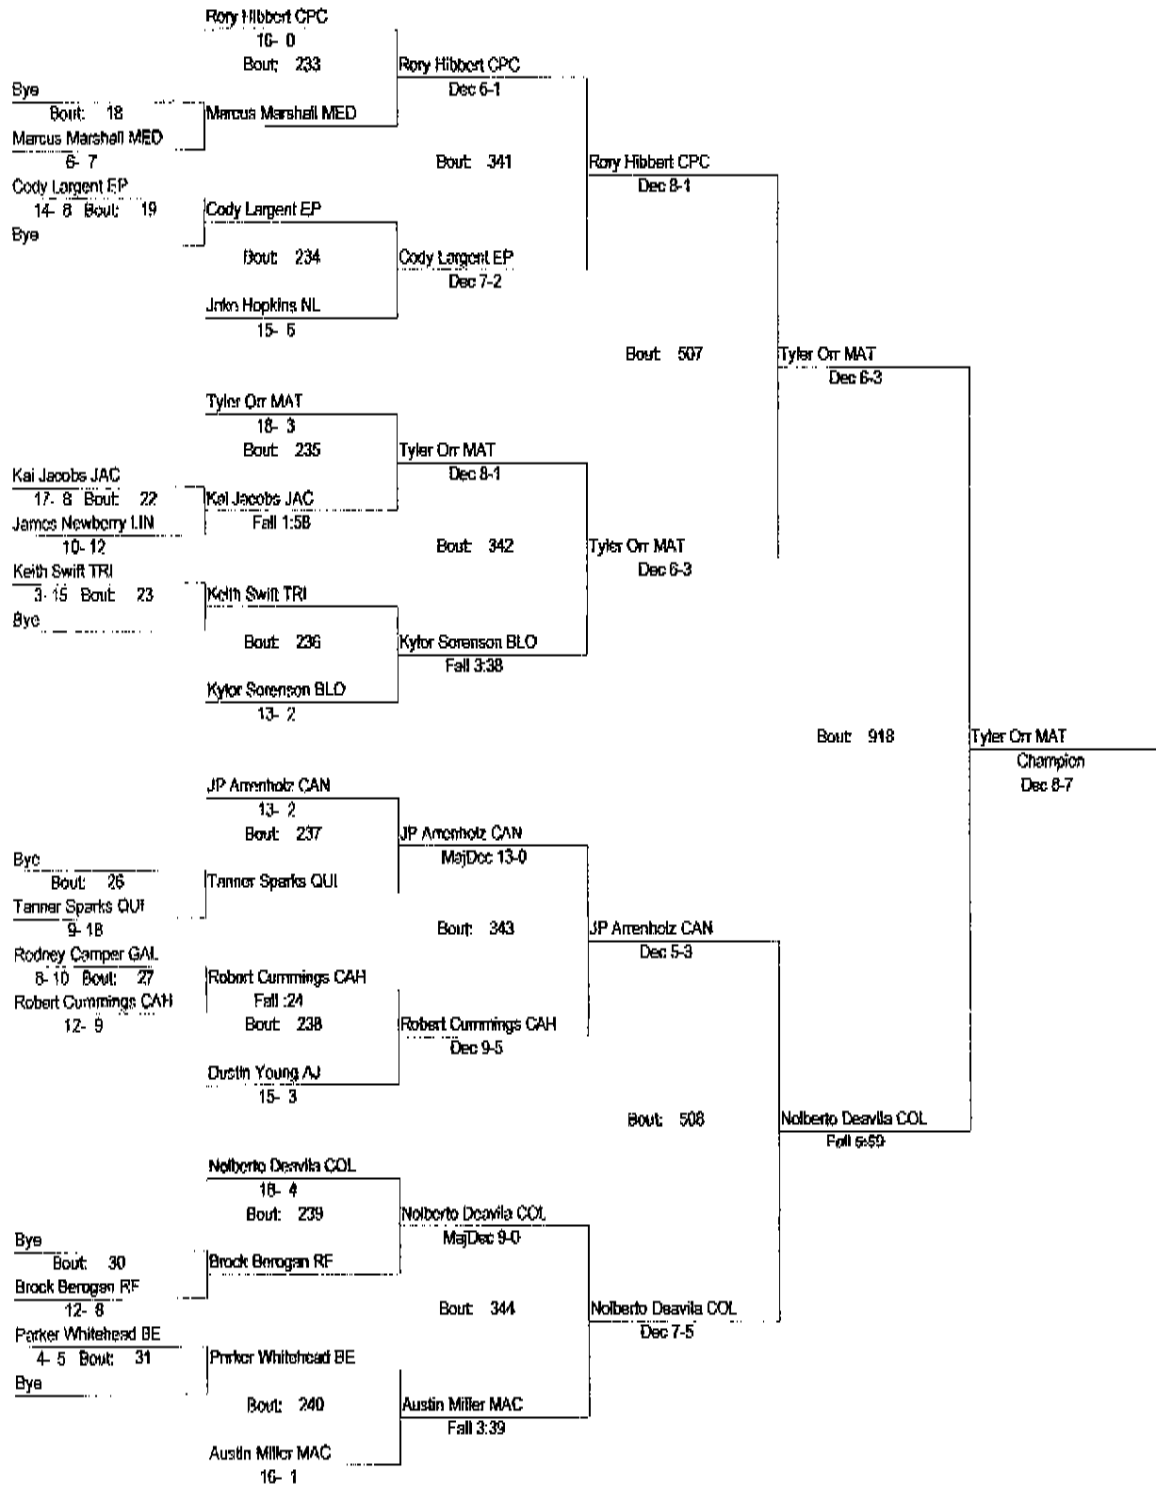

39th Quincy Wrestling Invitational

1/11/08-1/12/08

103

- 1st Collinsville - 225
- 2nd New London, IA - 196
- 3 Bloomington - 171
- 4 Canton - 168
- 5 East Peoria - 163
- 6 Rock Falls - 163
- 7 Quincy 161.5
- 8 Macomb 146
- 9 Camp Point Central - 130
- 10 Lincoln 126.5
- 11. Carbondale 112.50
- 12. Triad 110
- 13. Bell. East 99.50
- 14. Mattoon 97
- 15. Thornton Free. North 80
- 16 Jacksonville - 80
- 17. Galesburg 80
- 18. Mad.apolis 74
- 19. Bell Althoff 73
- 20 Cahokia 70.5
- 21 Anna Jonesboro 69
- 22. West Hancock 15.5
- 23. Quincy JV - 6

39th Quincy Wrestling Invitational

1/11/08-1/12/08

103

39th Quincy Wrestling Invitational

1/11/08-1/12/08

112

39th Quincy Wrestling Invitational 1/11/08-1/12/08 112

39th Quincy Wrestling Invitational

1/11/08-1/12/08

119

39th Quincy Wrestling Invitational

1/11/08-1/12/08

119

39th Quincy Wrestling Invitational

1/11/08-1/12/08

125