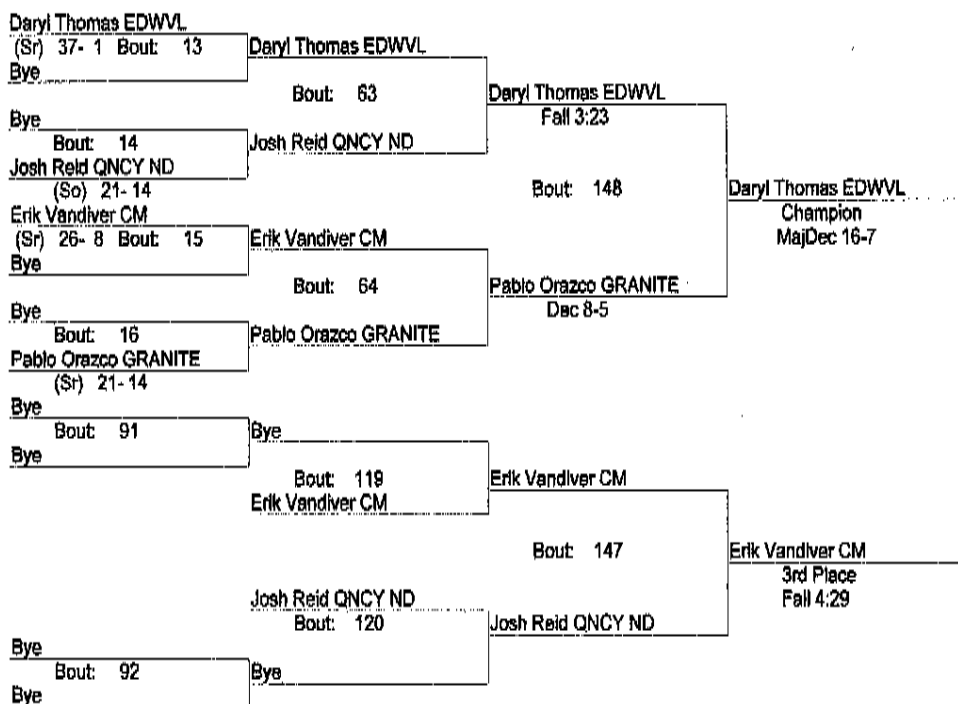

IHSA AA Regional Tny. At Alton

2/2/2008

125

1. Place Winners -
2. 1st Daryl Thomas EDWVL (Sr) 39- 1
   - 2nd Pablo Orazco GRANITE (Sr) 22- 15
   - 3rd Erik Vandiver CM (Sr) 27- 9
   - 4th Josh Reid QNCY ND (So) 21- 16