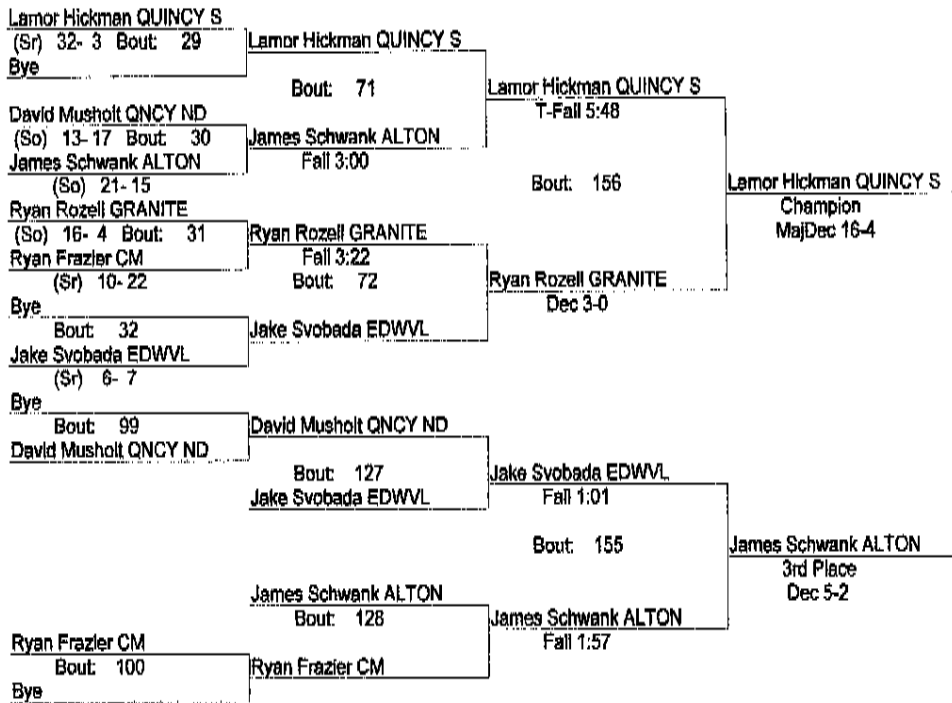

IHSA AA Regional Tny. At Alton

2/2/2008

145

- Place Winners -
- 1st Lamor Hickman QUINCY S (Sr) 34- 3
 - 2nd Ryan Rozell GRANITE (So) 18- 5
 - 3rd James Schwank ALTON (So) 24- 16
 - 4th Jake Svobada EDWVL (Sr) 7- 9