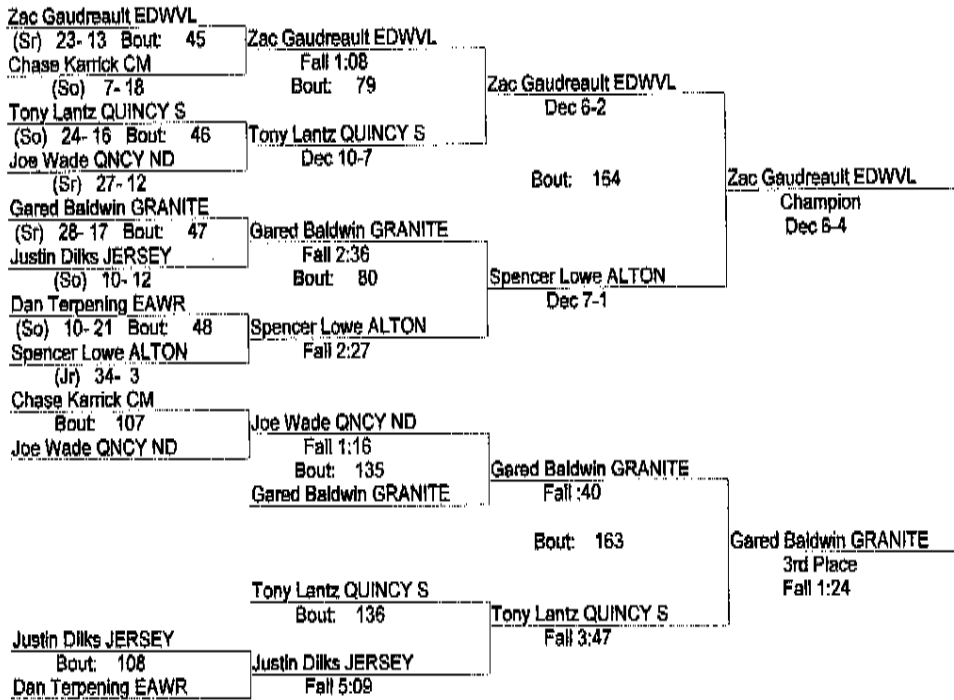

IHSA AA Regional Tny. At Alton

2/2/2008

171

- Place Winners -
- 1st Kyle Hanner EAWR (Sr) 34- 2
 - 2nd Ben Treat EDWVL (Sr) 29- 6
 - 3rd Tyler Carney GRANITE (Jr) 16- 2
 - 4th Blake Novack ALTON (Fr) 15- 10

IHSA AA Regional Try. At Alton

2/2/2008

189

- Place Winners -

- 1st Zac Gaudreault EDWVL (Sr) 26-13
- 2nd Spencer Lowe ALTON (Jr) 36-4
- 3rd Garead Baldwin GRANITE (Sr) 31-18
- 4th Tony Lantz QUINCY S (So) 26-18