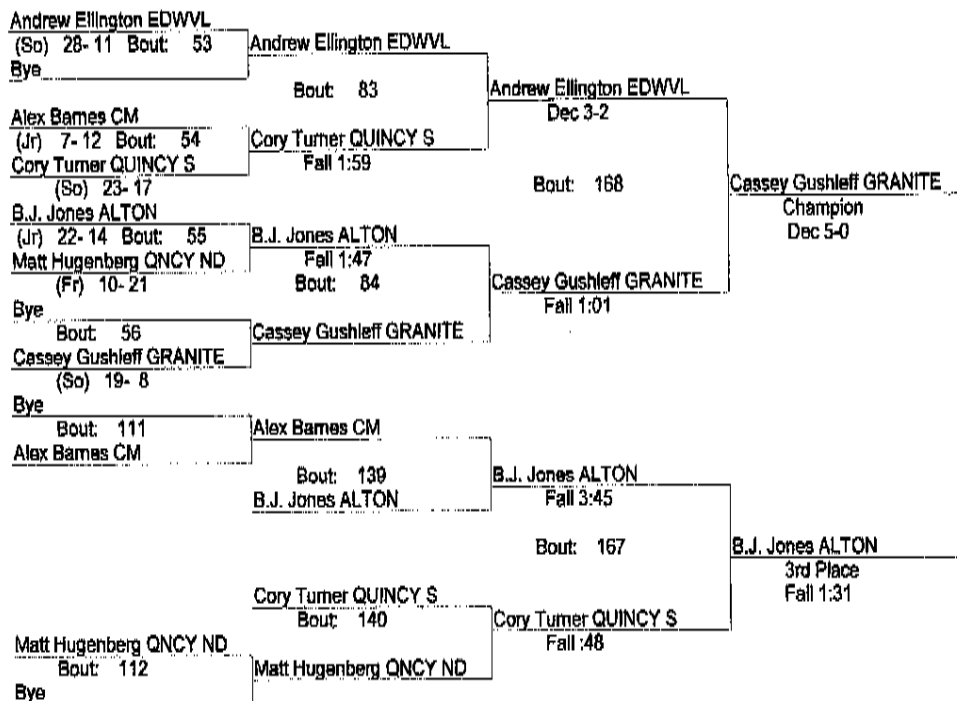

IHSA AA Regional Tny. At Alton

2/2/2008

285

- Place Winners -

- 1st Cassey Gushleff GRANITE (So) 21- 8
- 2nd Andrew Ellington EDWVL (So) 29-12
- 3rd B.J. Jones ALTON (Jr) 25- 15
- 4th Cory Turner QUINCY S (So) 25-19