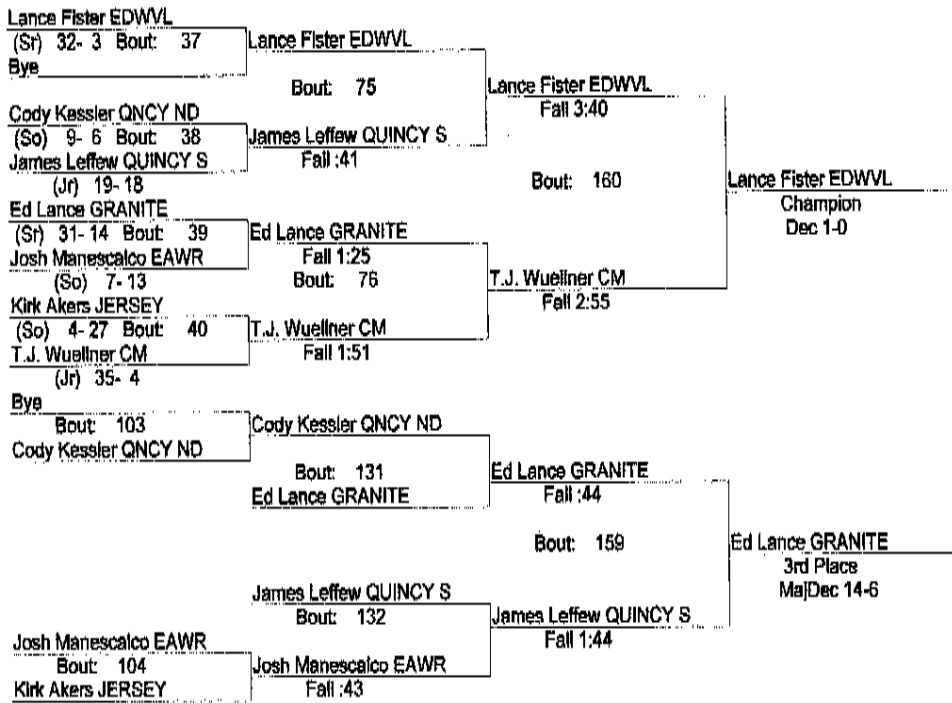

IHSA AA Regional Tny. At Alton

2/2/2008

160

1. Place Winners -
2. 1st Lance Fister EDWVL (Sr) 34- 3
   - 2nd T.J. Wuellner CM (Jr) 37- 5
   - 3rd Ed Lance GRANITE (Sr) 34- 15
   - 4th James Leffew QUINCY S (Jr) 21- 20