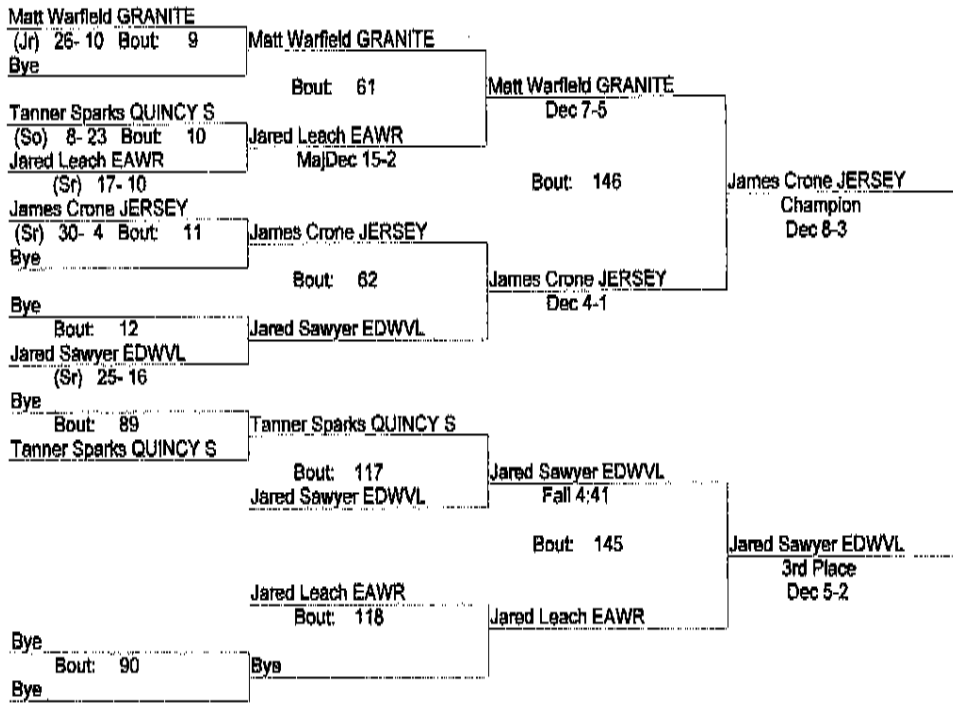

IHSA AA Regional Tny. At Alton

2/2/2008

119

1. Place Winners -
2. 1st James Crone JERSEY (Sr) 32- 4
   - 2nd Matt Warfield GRANITE (Jr) 27- 11
   - 3rd Jared Sawyer EDWVL (Sr) 27- 17
   - 4th Jared Leach EAWR (Sr) 18- 12