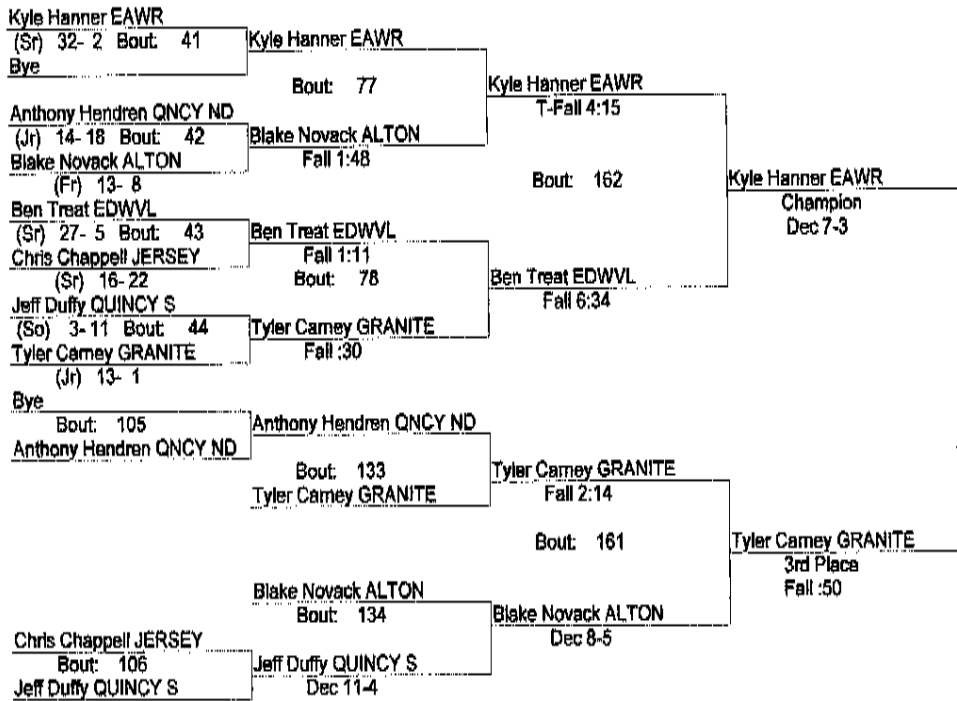

IHSA AA Regional Tny. At Alton

2/2/2008

171

1. Place Winners -
2. 1st Kyle Hanner EAWR (Sr) 34- 2
   - 2nd Ben Treat EDWVL (Sr) 29- 6
   - 3rd Tyler Carney GRANITE (Jr) 16- 2
   - 4th Blake Novack ALTON (Fr) 15- 10