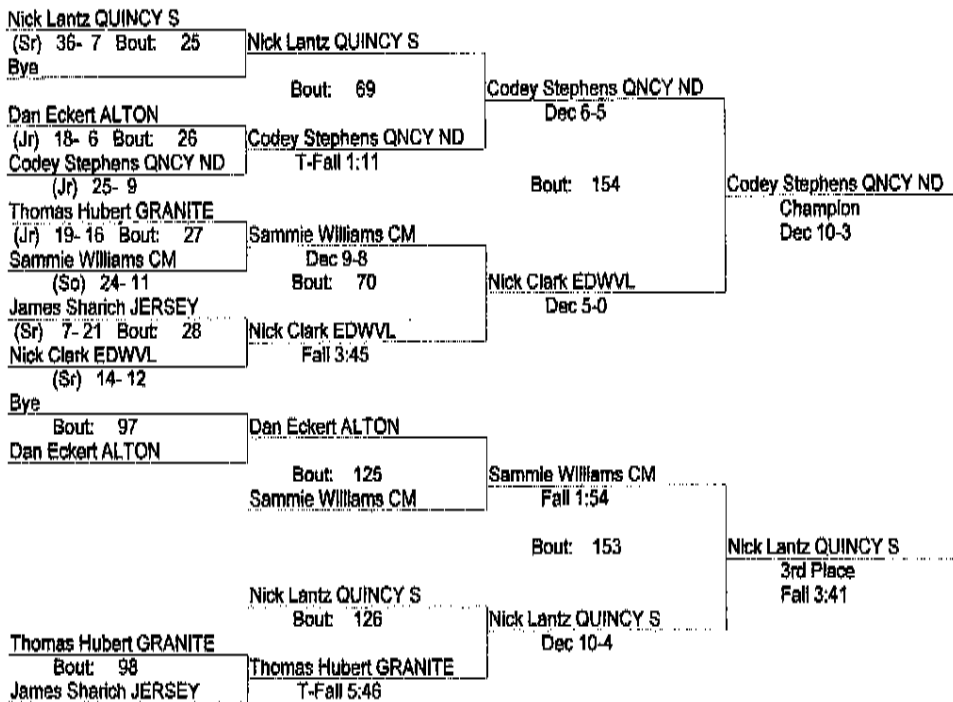

IHSA AA Regional Tny. At Alton

2/2/2008

140

- Place Winners -

- 1st Codey Stephens QNCY ND (Jr) 28- 9
- 2nd Nick Clark EDWVL (Sr) 16- 13
- 3rd Nick Lantz QUINCY S (Sr) 38- 8
- 4th Sammie Williams CM (So) 26- 13