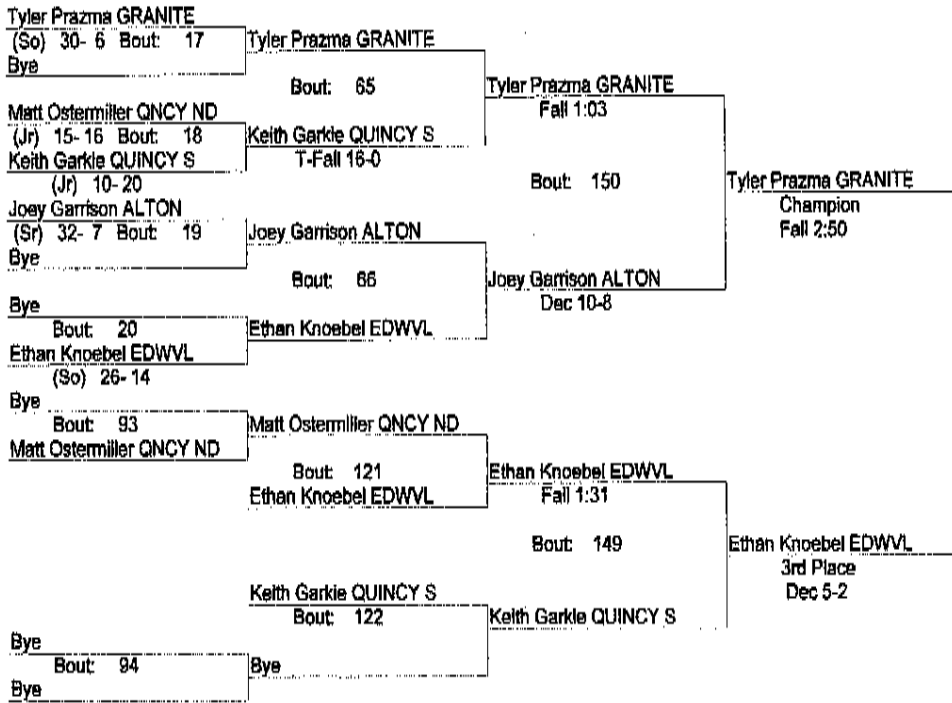

IHSA AA Regional Tny. At Alton

2/2/2008

130

1. **- Place Winners -**
2. 1st Tyler Prazma GRANITE (So) 32- 6
   - 2nd Joey Garrison ALTON (Sr) 33- 8
   - 3rd Ethan Knoebel EDWVL (So) 28-15
   - 4th Keith Garkle QUINCY S (Jr) 11-22