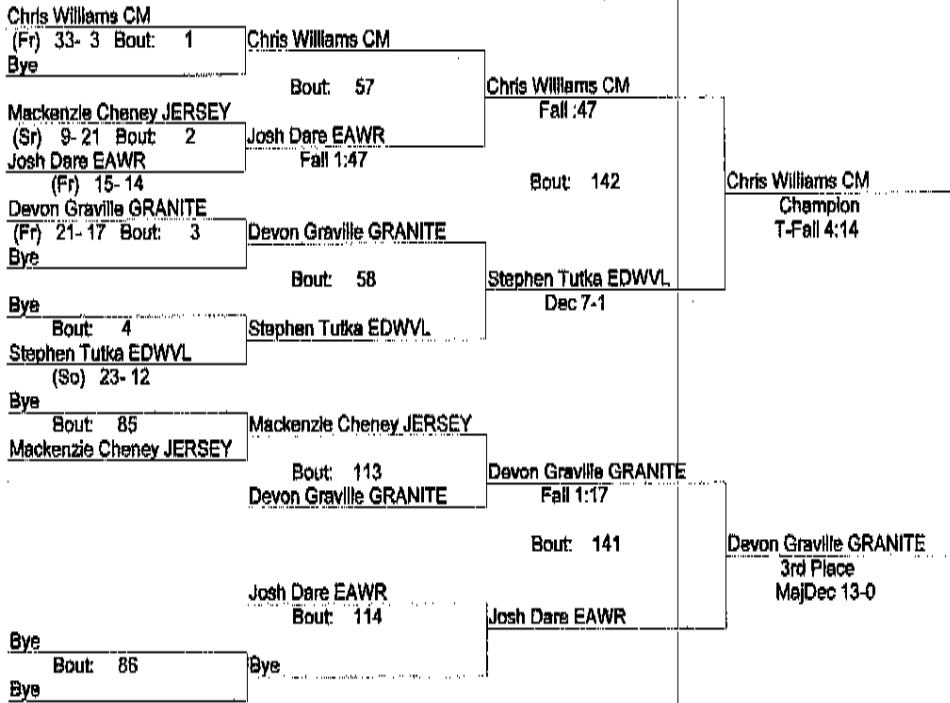

IHSA AA Regional Tny. At Alton

2/2/2008

103

- Place Winners -
- 1st Chris Williams CM (Fr) 35- 3
 - 2nd Stephen Tutka EDWVL (So) 24- 13
 - 3rd Devon Graville GRANITE (Fr) 23- 18
 - 4th Josh Dare EAWR (Fr) 16- 16