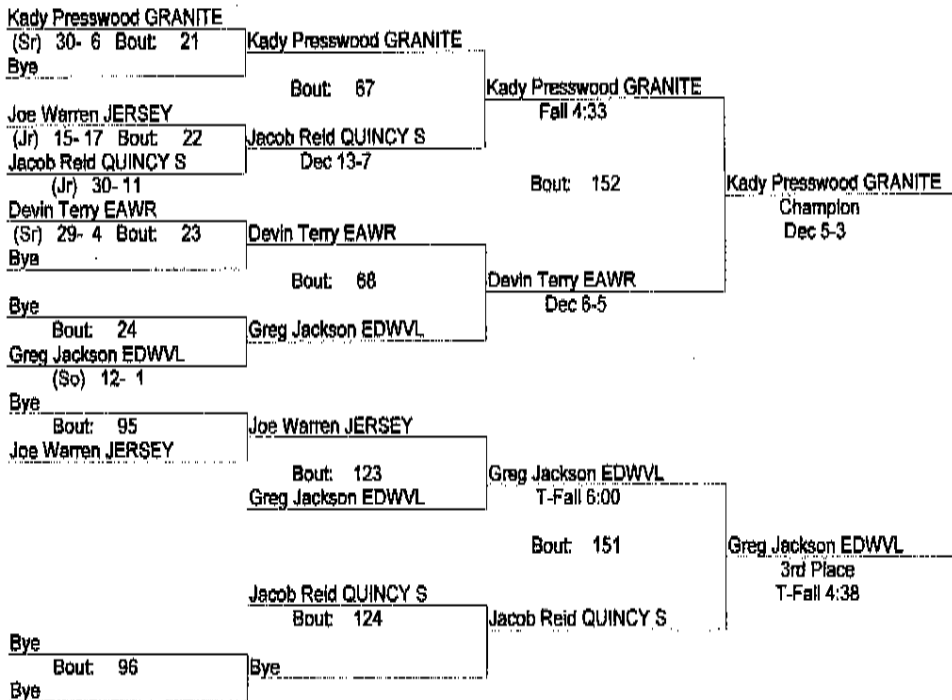

IHSA AA Regional Tny. At Alton

2/2/2008

135

1. Place Winners -
2. 1st Kady Presswood GRANITE (Sr) 32- 6
   - 2nd Devin Terry EAWR (Sr) 30- 5
   - 3rd Greg Jackson EDWVL (So) 14- 2
   - 4th Jacob Reid QUINCY S (Jr) 31-13