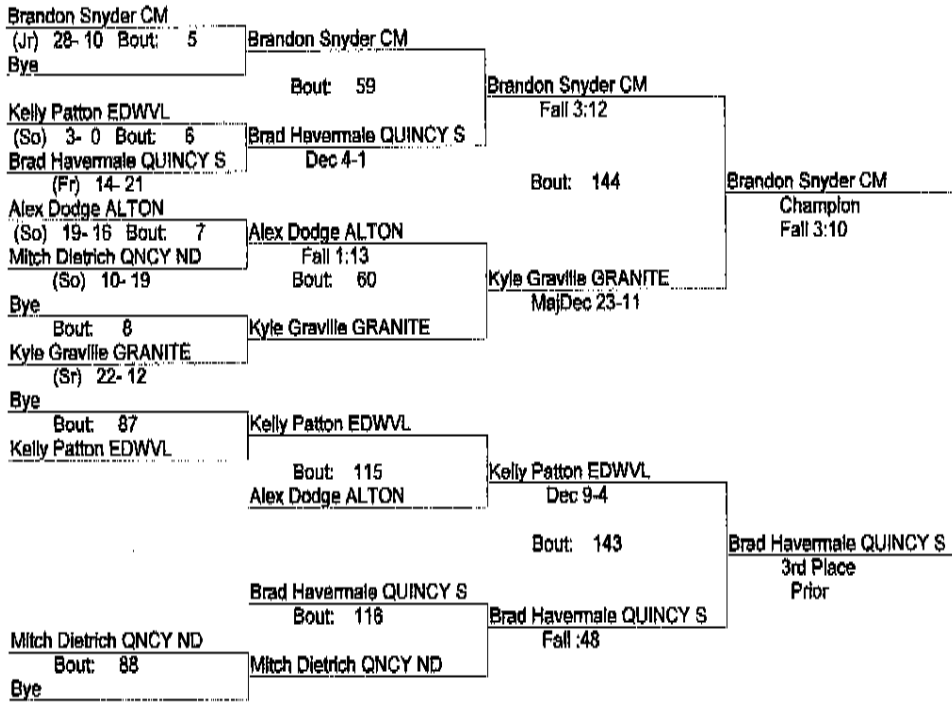

IHSA AA Regional Tny. At Alton

2/2/2008

112

- Place Winners -

1st Brandon Snyder CM	(Jr) 30- 10
2nd Kyle Graville GRANITE	(Sr) 23- 13
3rd Brad Havermale QUINCY S	(Fr) 17- 22
4th Kelly Patton EDWVL	(So) 4- 2