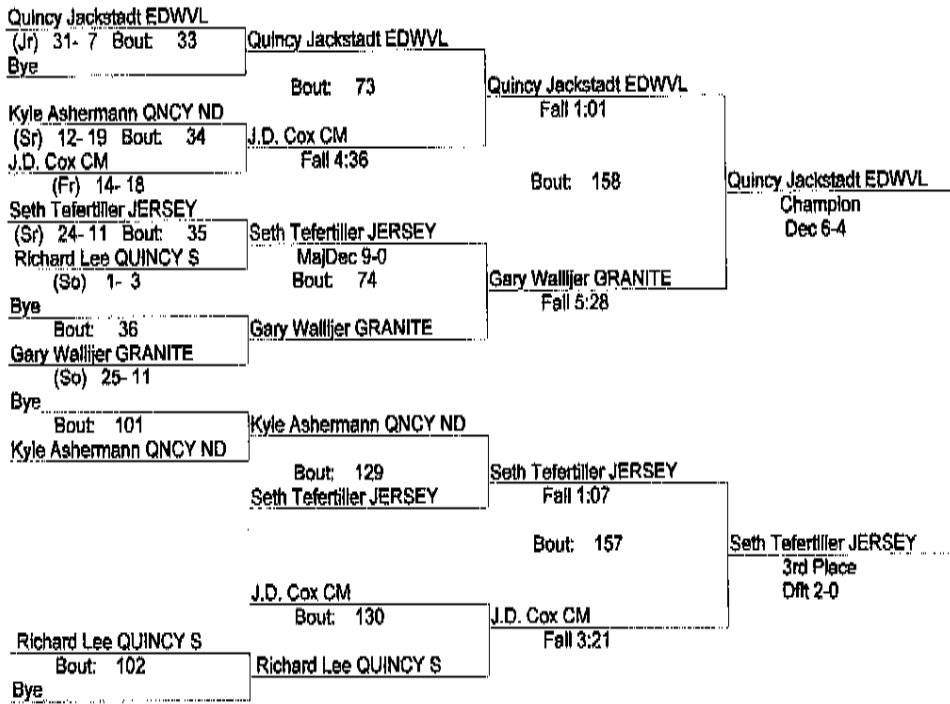

IHSA AA Regional Tny. At Alton

2/2/2008

152

- Place Winners -

- 1st Quincy Jackstadt EDWVL (Jr) 33- 7
- 2nd Gary Walljjer GRANITE (So) 26- 12
- 3rd Seth Tefertiller JERSEY (Sr) 27- 12
- 4th J.D. Cox CM (Fr) 16- 20