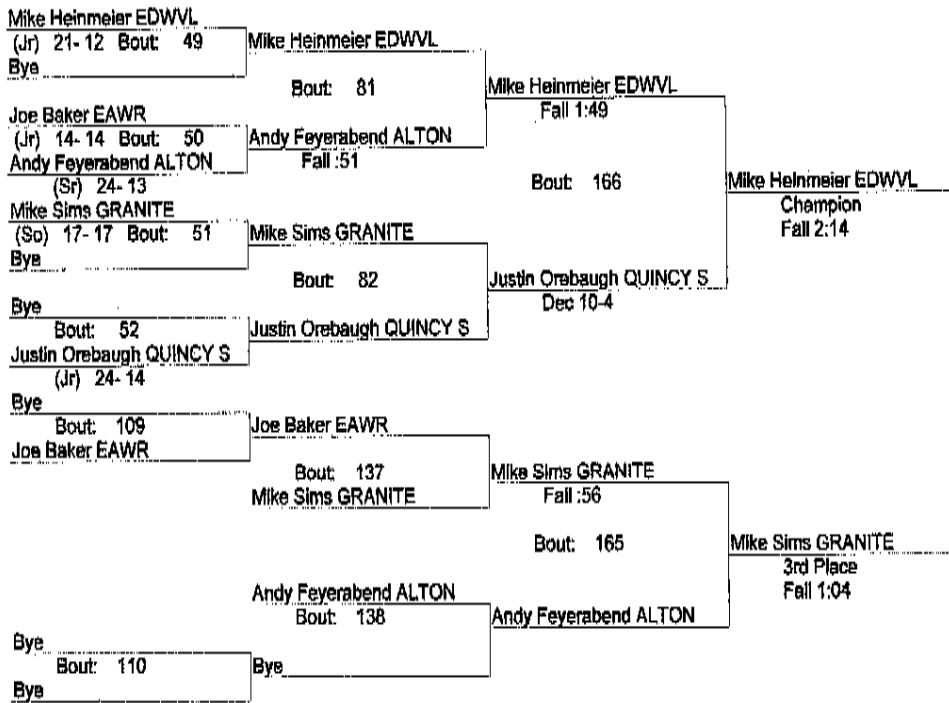

IHSA AA Regional Tny. At Alton

2/2/2008

215

1. Place Winners -
2. 1st Mike Heinmeier EDWVL (Jr) 23-12
   - 2nd Justin Orebaugh QUINCY S (Jr) 25-15
   - 3rd Mike Sims GRANITE (So) 19-18
   - 4th Andy Feyerabend ALTON (Sr) 25-15