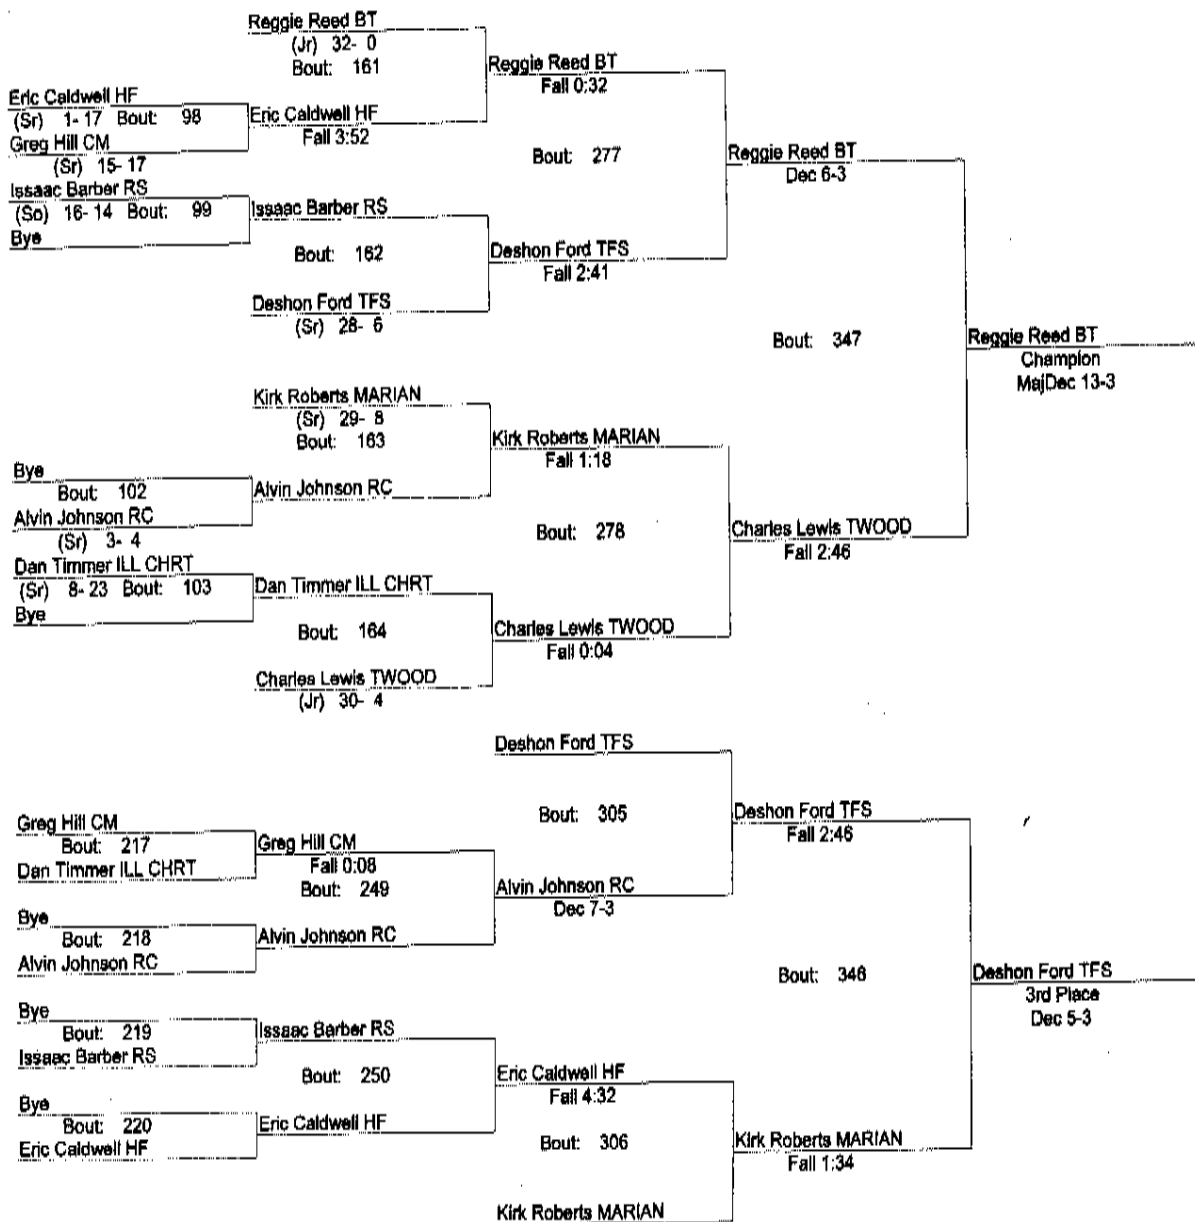

2/2/2008

189

- Place Winners -

- 1st Bryant Holt TWOOD (Sr) 30- 7
- 2nd Aaron McClelland RC (Sr) 24- 5
- 3rd Ellis Dudley TFS (Jr) 27- 9
- 4th Wundu Kwembe RS (Sr) 7- 9

2008 IHSA REGIONAL

2/2/2008

215

- Place Winners -
- 1st Reggie Reed BT (Jr) 35- 0
 - 2nd Charles Lewis TWOOD (Jr) 32- 5
 - 3rd Deshon Ford TFS (Sr) 31- 7
 - 4th Kirk Roberts MARIAN (Sr) 31- 10