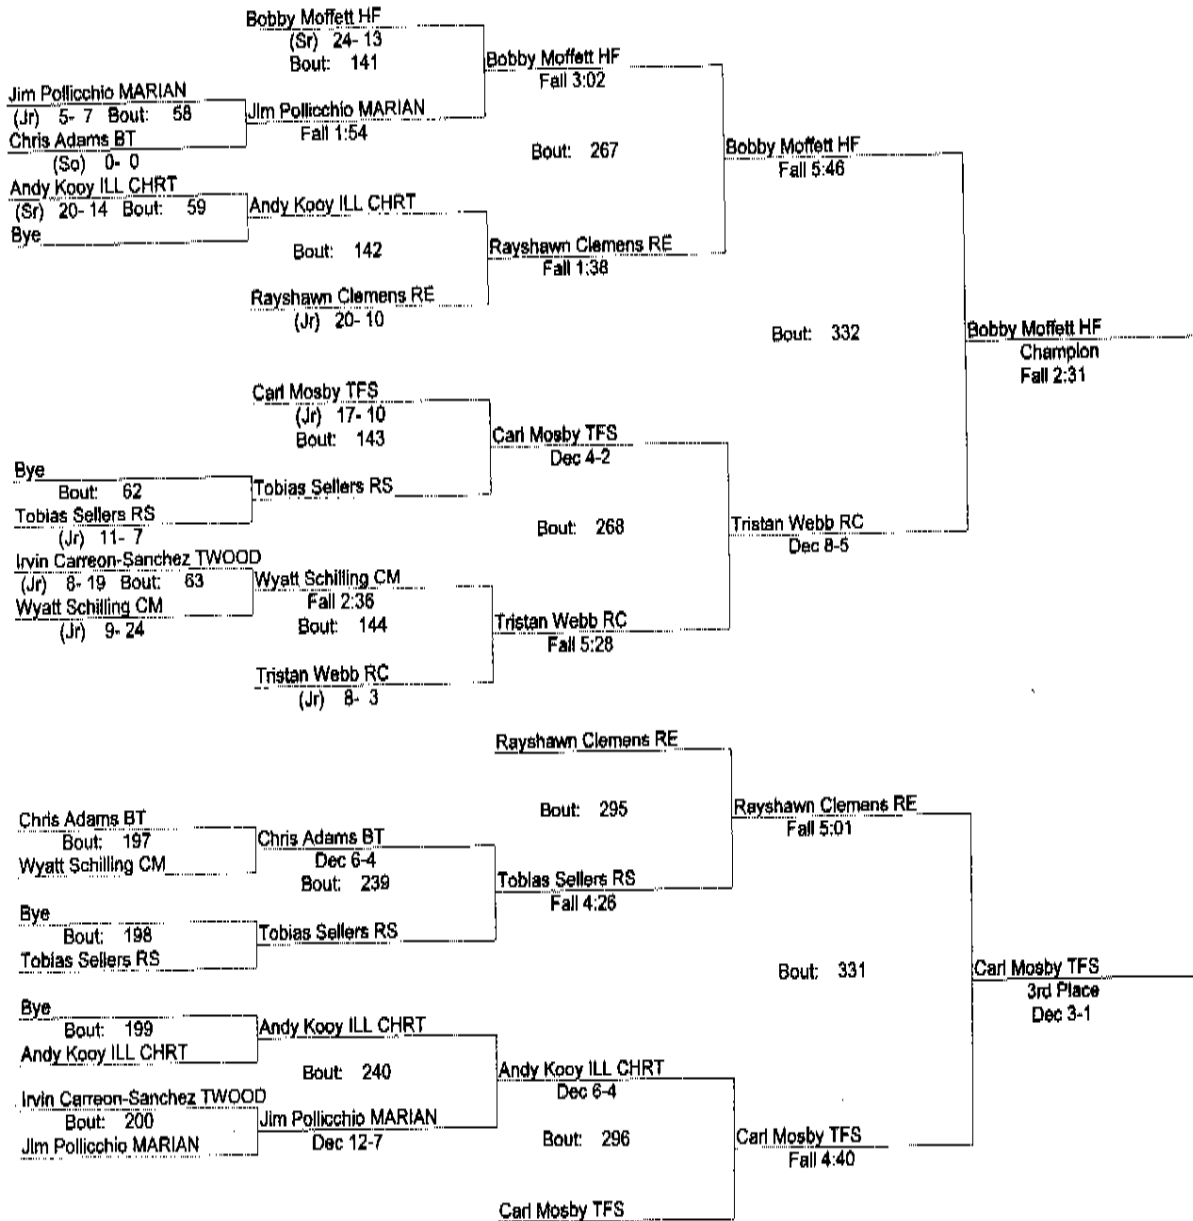

2008 IHSA REGIONAL

2/2/2008

145

- Place Winners -

- 1st Bobby Moffett HF (Sr) 27-13
- 2nd Tristan Webb RC (Jr) 10-4
- 3rd Carl Mosby TFS (Jr) 20-11
- 4th Rayshawn Clemens RE (Jr) 22-12