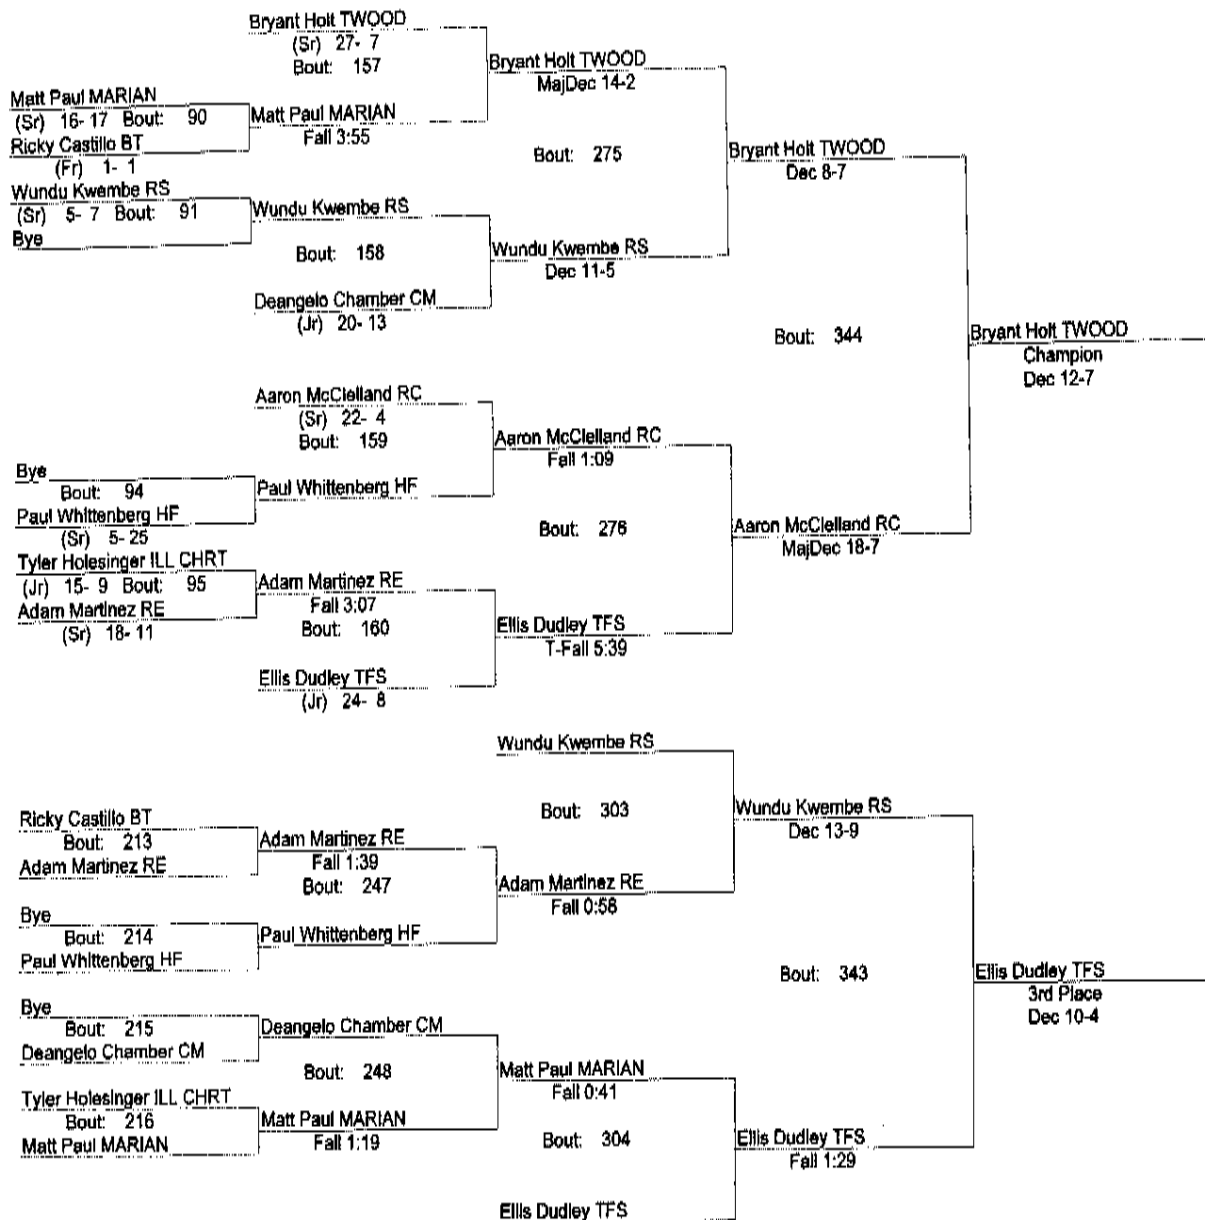

2/2/2008

189

- Place Winners -

- 1st Bryant Holt TWOOD (Sr) 30- 7
- 2nd Aaron McClelland RC (Sr) 24- 5
- 3rd Ellis Dudley TFS (Jr) 27- 9
- 4th Wundu Kwembe RS (Sr) 7- 9

2008 IHSA REGIONAL

2/2/2008

215

- Place Winners -
- 1st Reggie Reed BT (Jr) 35- 0
 - 2nd Charles Lewis TWOOD (Jr) 32- 5
 - 3rd Deshon Ford TFS (Sr) 31- 7
 - 4th Kirk Roberts MARIAN (Sr) 31- 10