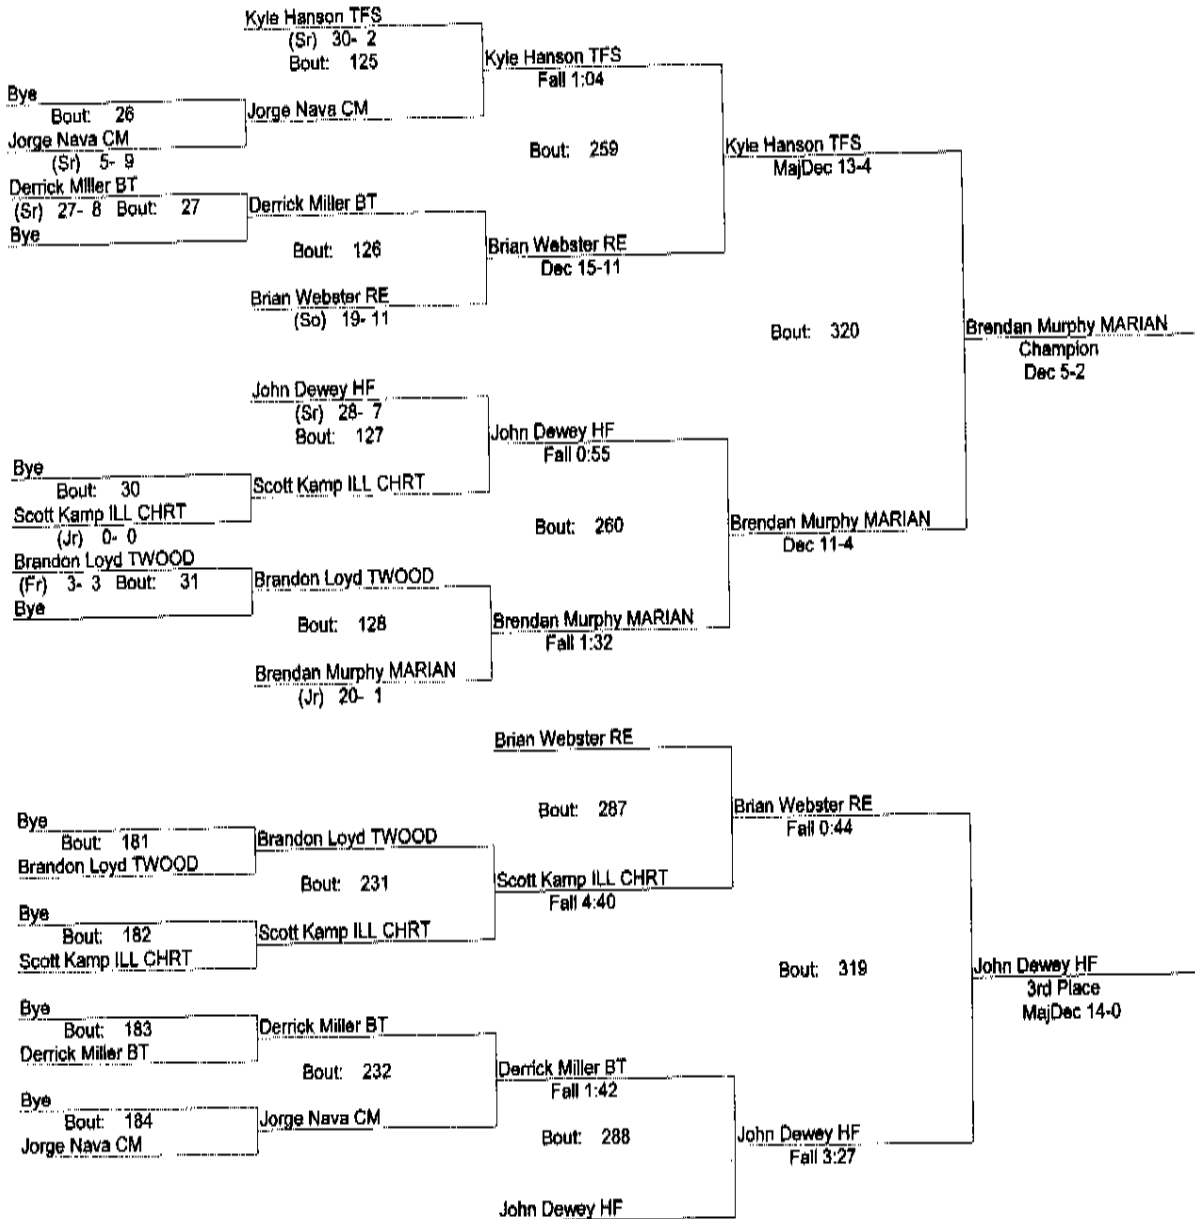

2008 IHSA REGIONAL

2/2/2008

125

1. Place Winners -
2. 1st Brendan Murphy MARIAN (Jr) 23- 1
   - 2nd Kyle Hanson TFS (Sr) 32- 3
   - 3rd John Dewey HF (Sr) 31- 8
   - 4th Brian Webster RE (So) 21- 13