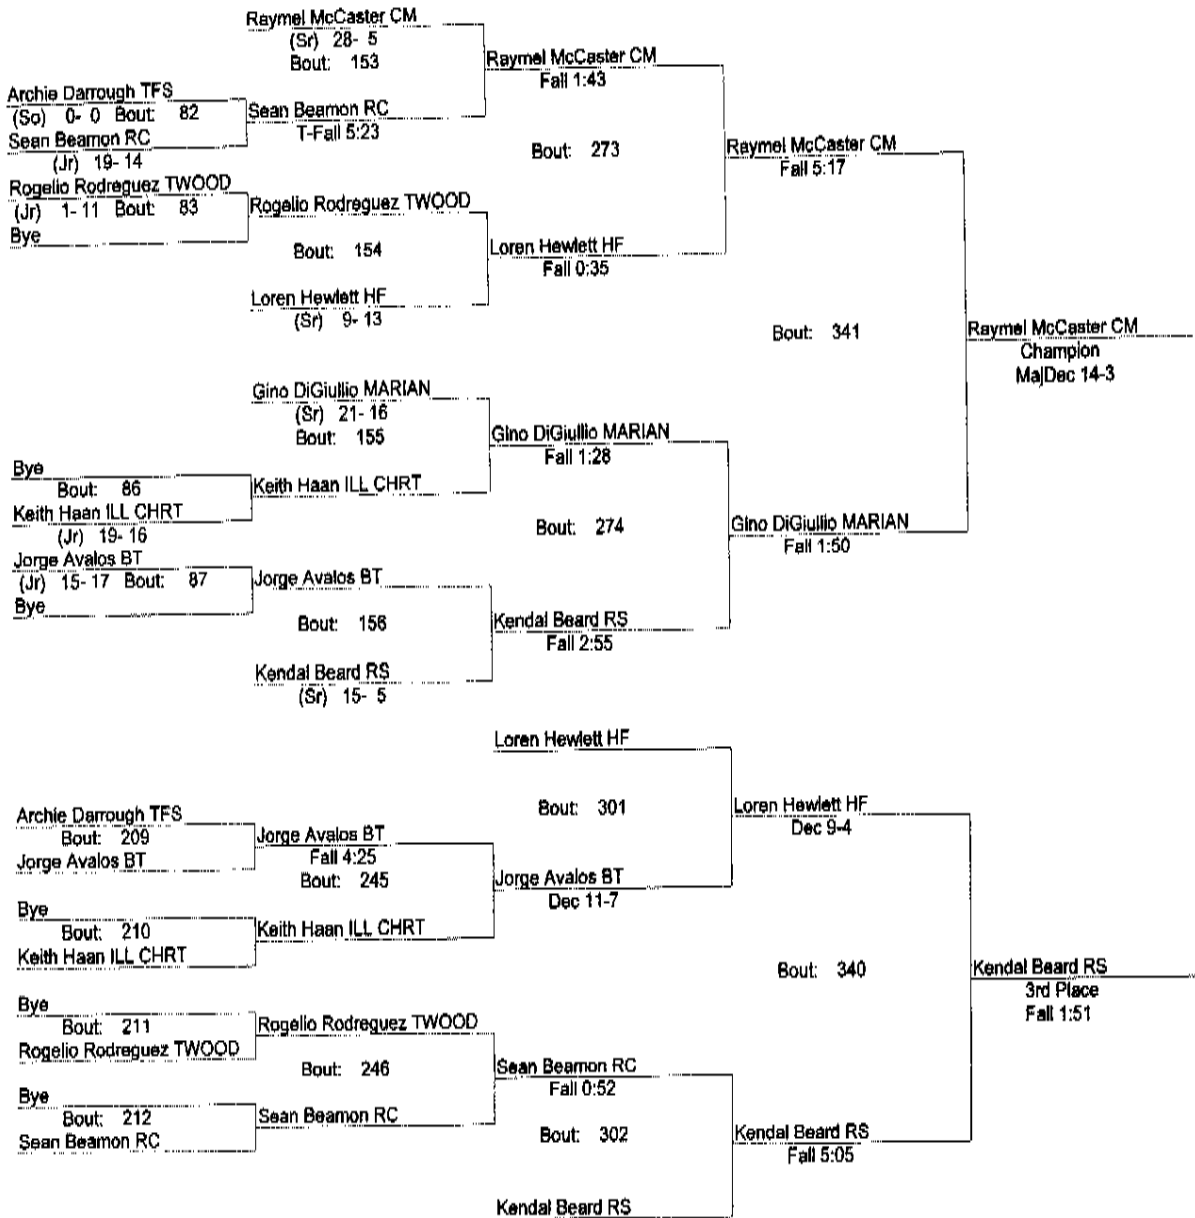

2008 IHSA REGIONAL

2/2/2008

171

- Place Winners -

- 1st Raymel McCaster CM (Sr) 31- 5
- 2nd Gino DiGiulio MARIAN (Sr) 23- 17
- 3rd Kendal Beard RS (Sr) 18- 6
- 4th Loren Hewlett HF (Sr) 11- 15