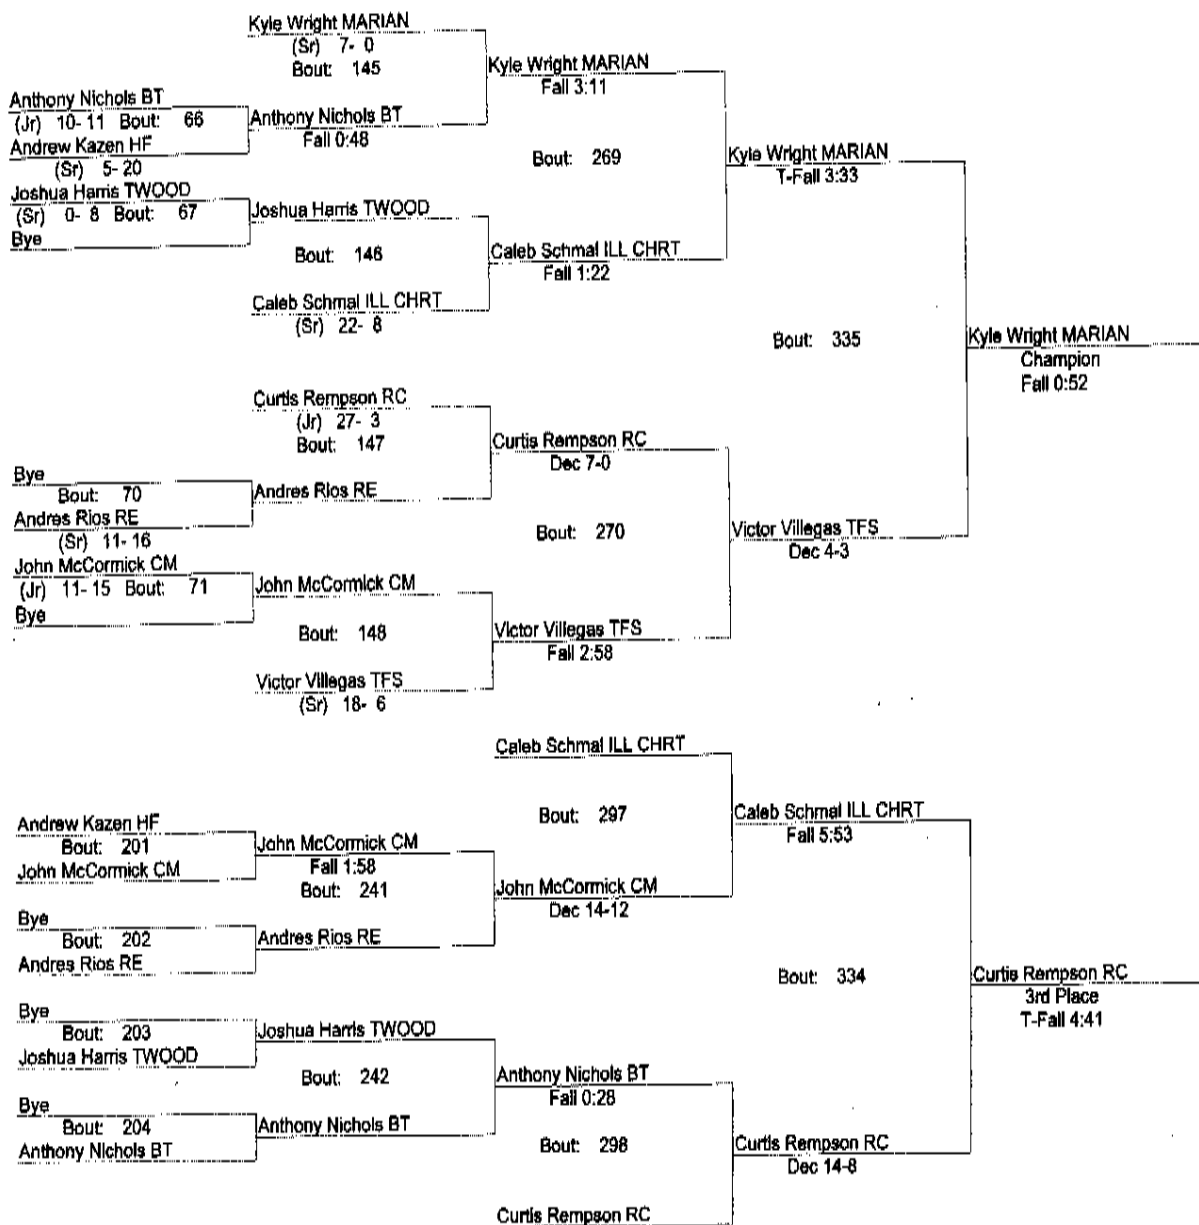

152

- Place Winners -
- 1st Kyle Wright MARIAN (Sr) 10- 0
- 2nd Victor Villegas TFS (Sr) 20- 7
- 3rd Curtis Rempson RC (Jr) 30- 4
- 4th Caleb Schmal ILL CHRT (Sr) 24- 10

2008 IHSA REGIONAL

2/2/2008

160

- Place Winners -
- 1st Ryan Hurrins TFS (Sr) 27- 5
 - 2nd Ray George HF (Sr) 18- 6
 - 3rd Lamont Sluis CM (Sr) 28- 8
 - 4th Trenton Kriha RS (So) 11- 8