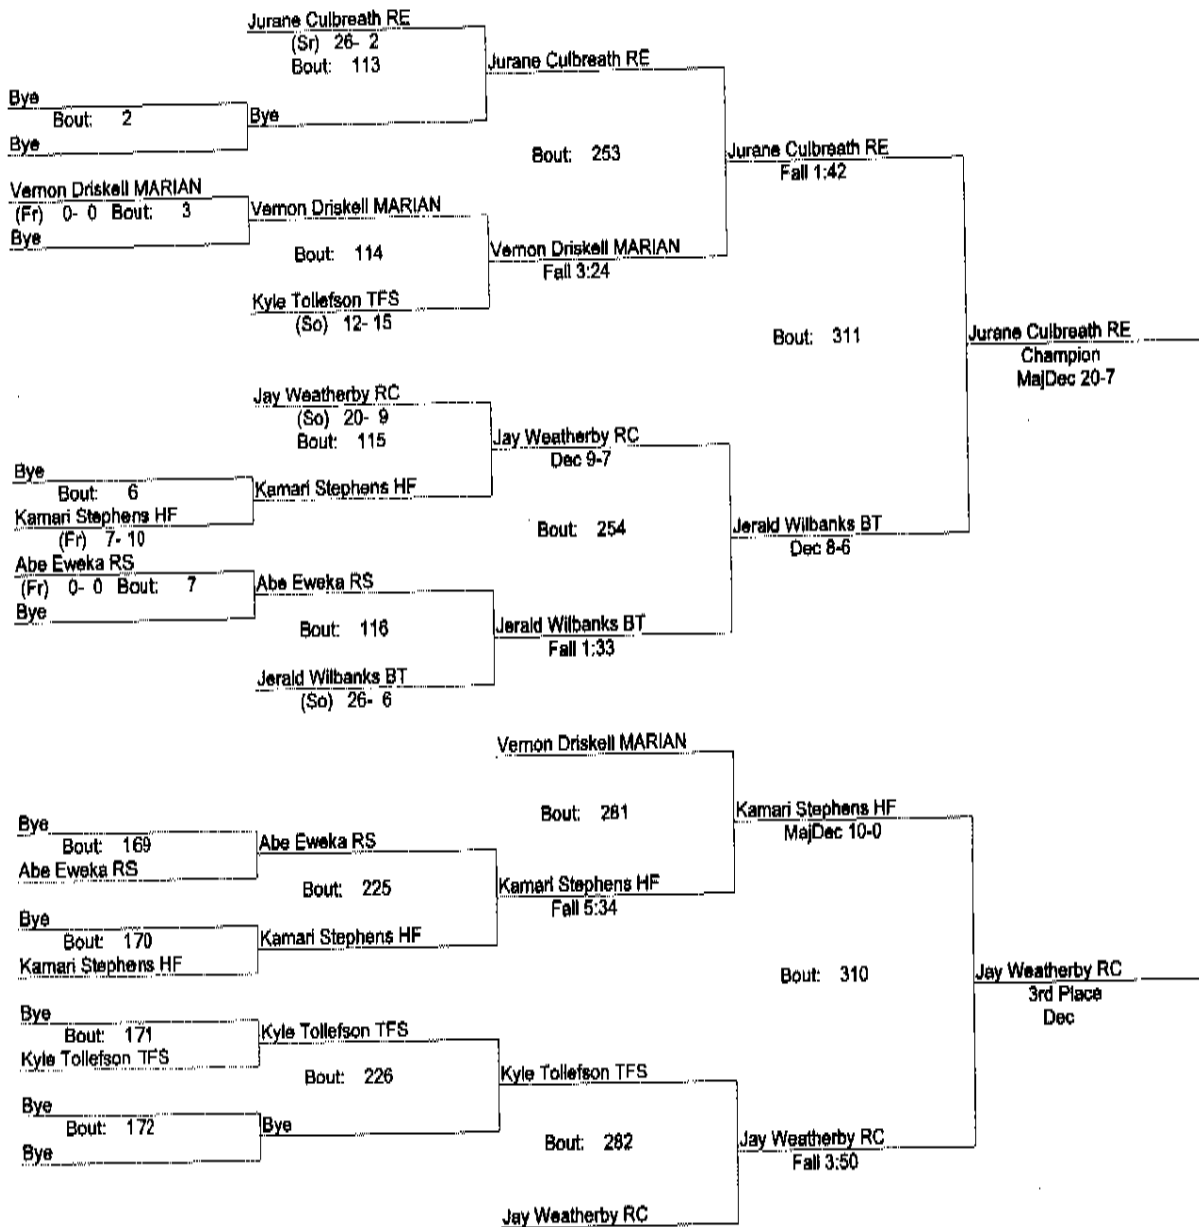

2008 IHSA REGIONAL

2/2/2008

103

- Place Winners -
- 1st Jurane Culbreath RE (Sr) 28- 2
 - 2nd Jerald Wilbanks BT (So) 28- 7
 - 3rd Jay Weatherby RC (So) 23-10
 - 4th Kamari Stephens HF (Fr) 9-12

2008 IHSA REGIONAL