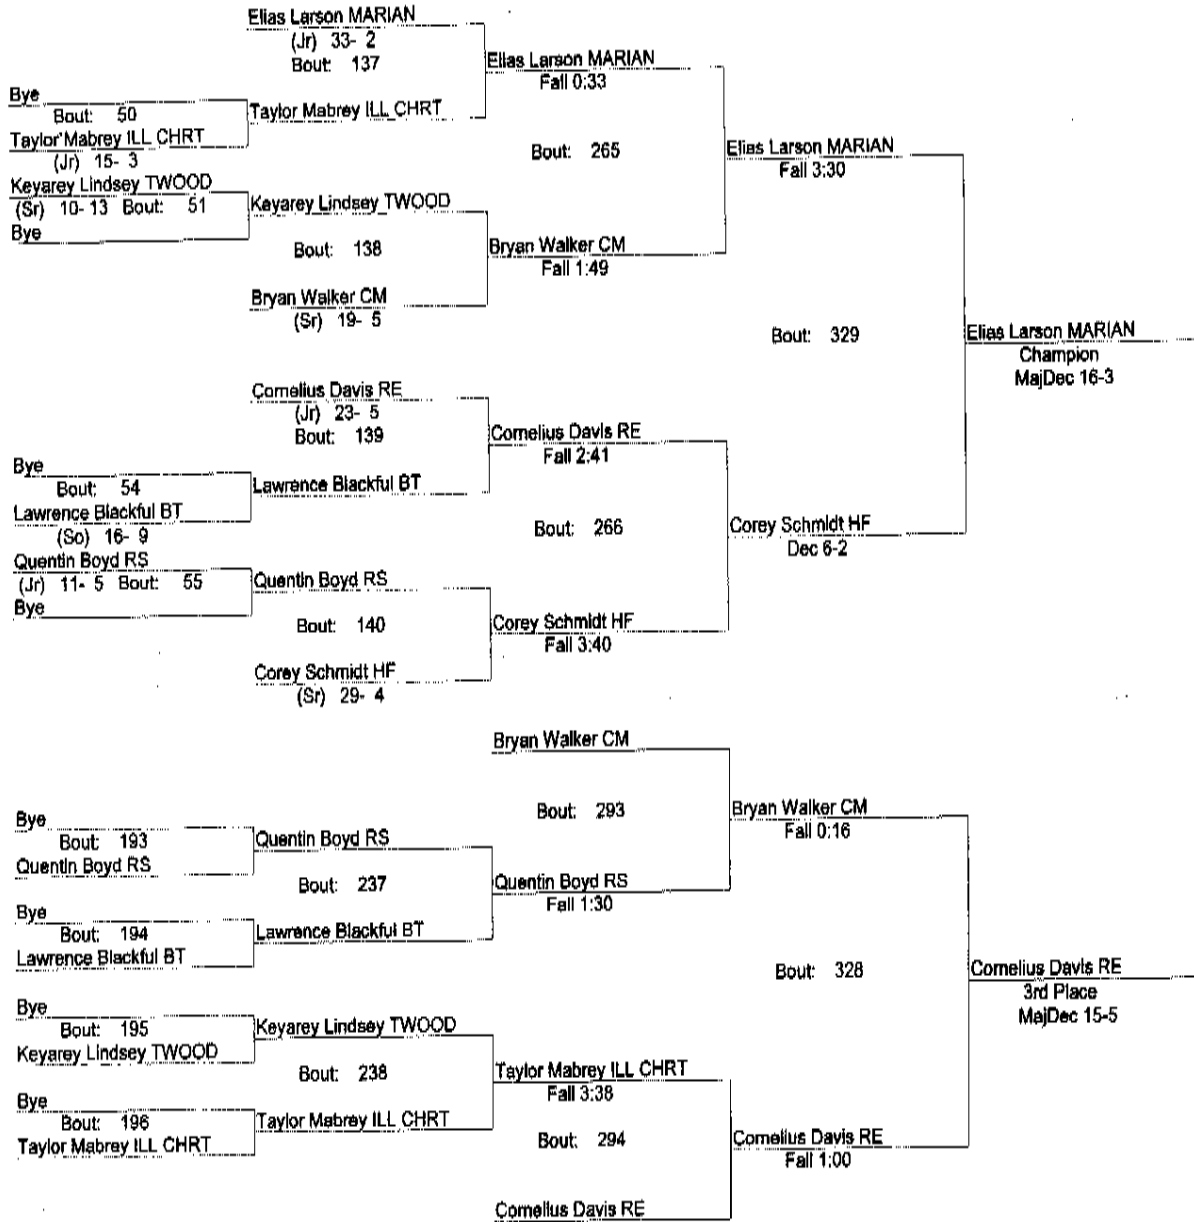

2008 IHSA REGIONAL

2/2/2008

140

- Place Winners -
- 1st Elias Larson MARIAN (Jr) 36- 2
- 2nd Corey Schmidt HF (Sr) 31- 5
- 3rd Cornelius Davis RE (Jr) 28- 6
- 4th Bryan Walker CM (Sr) 21- 7