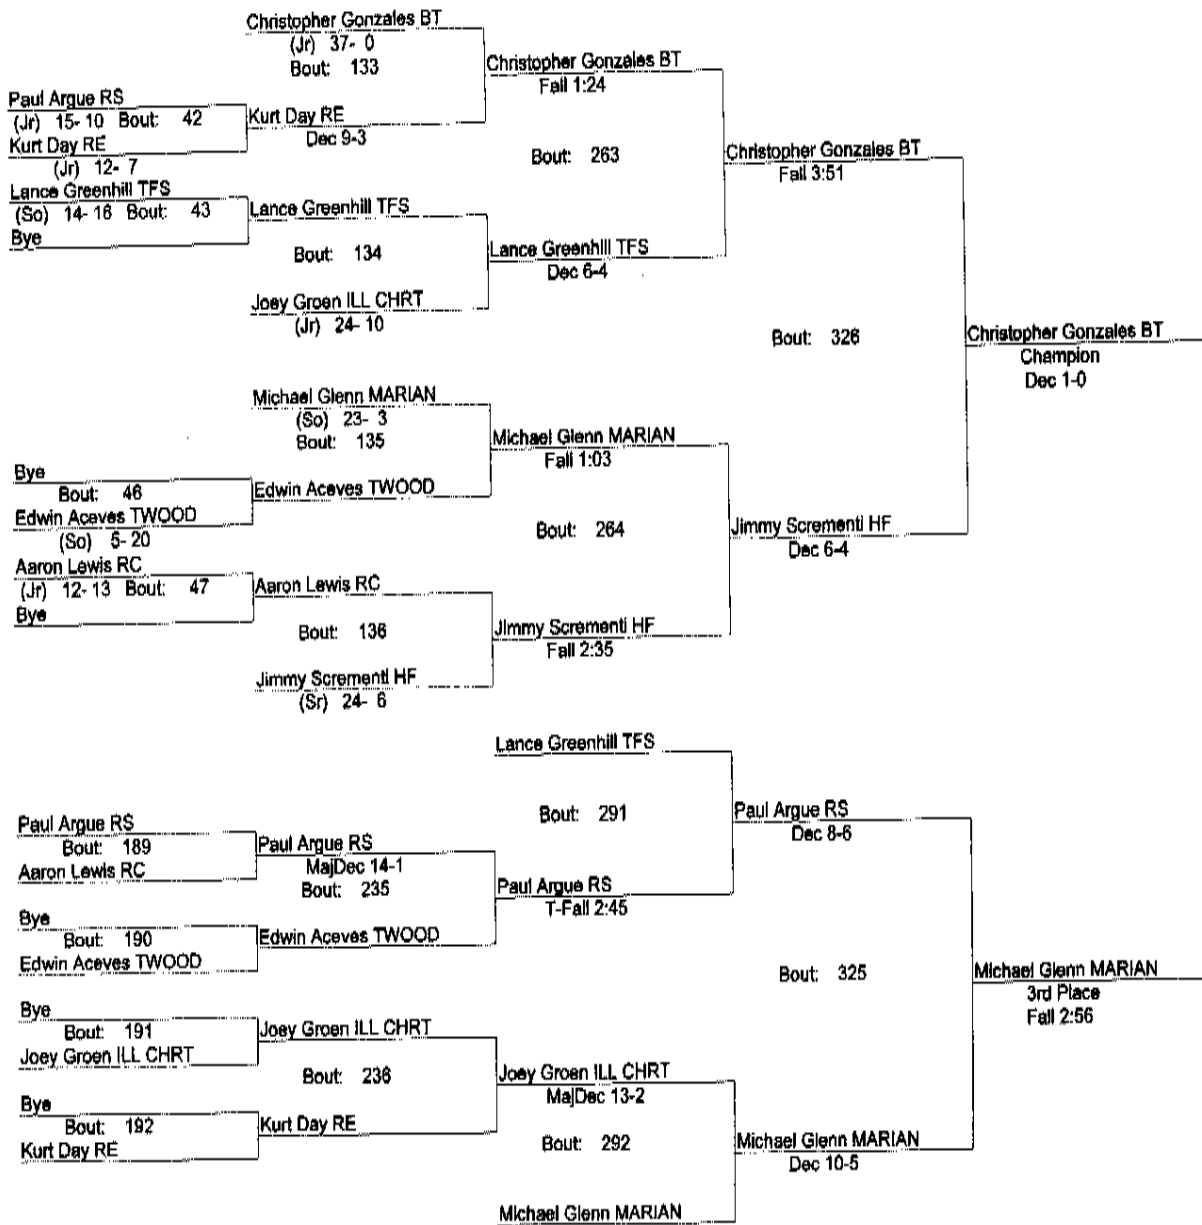

2/2/2008

130

- Place Winners -
- 1st Mark Marianovich MARIAN (Jr) 21- 1
 - 2nd Curtis Crims BT (So) 27- 5
 - 3rd Ishmael Rempson RC (Fr) 26-10
 - 4th Jeff McKee TFS (So) 26-13

2008 IHSA REGIONAL

2/2/2008

135