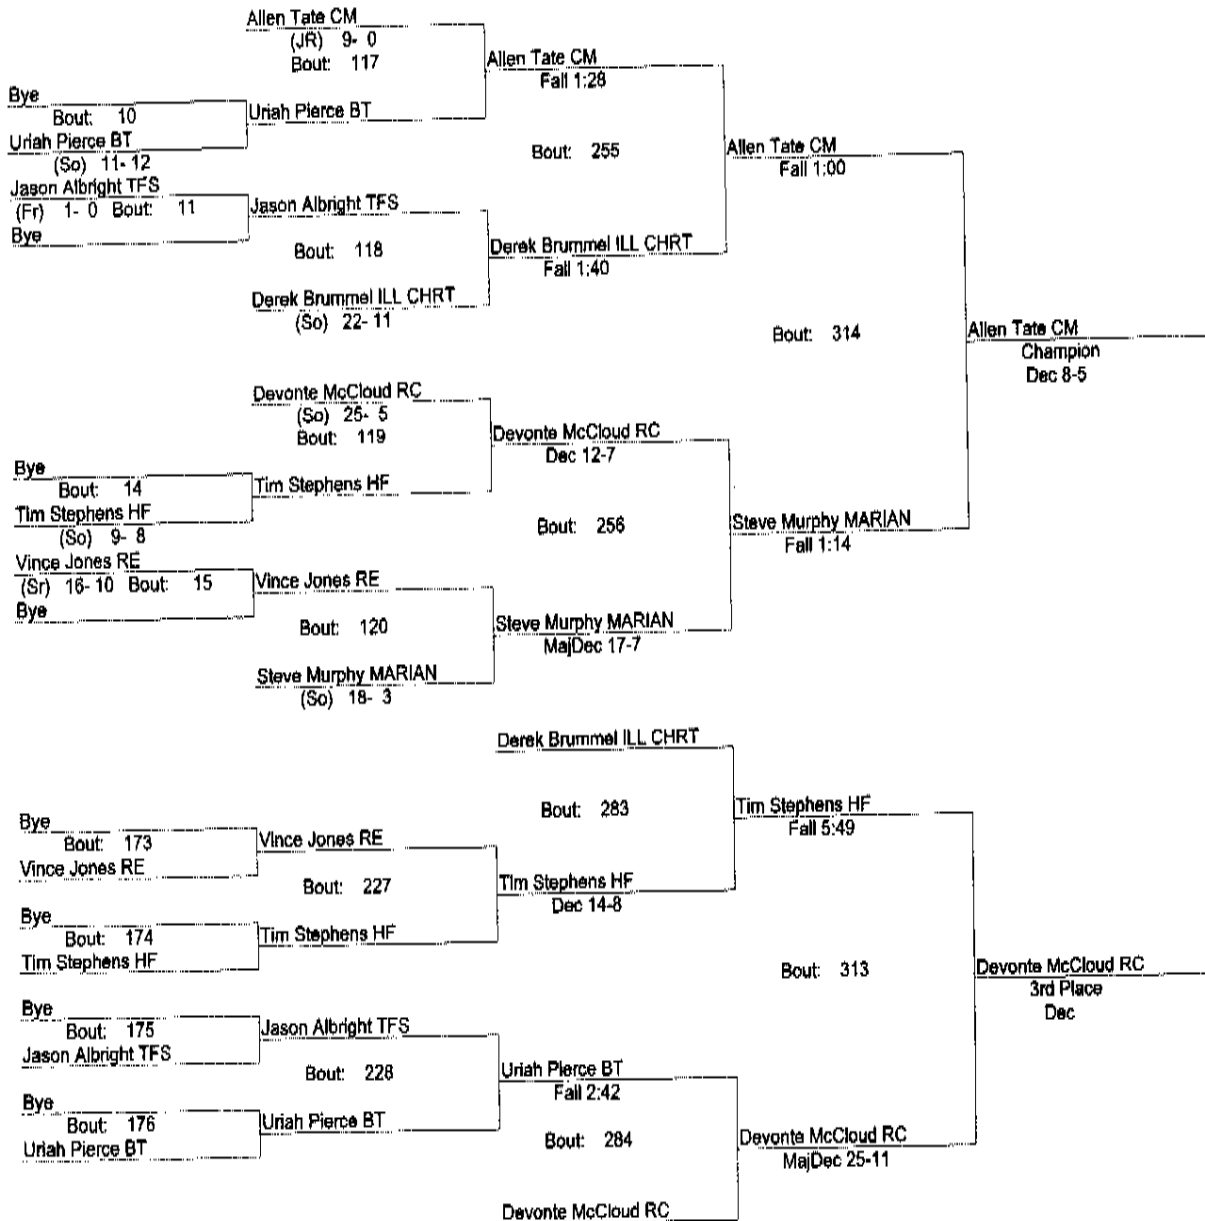

2008 IHSA REGIONAL

2/2/2008

112

1. Place Winners -
2. 1st Allen Tate CM (JR) 12- 0
   - 2nd Steve Murphy MARIAN (So) 20- 4
   - 3rd Devonte McCloud RC (So) 28- 6
   - 4th Tim Stephens HF (So) 11-10