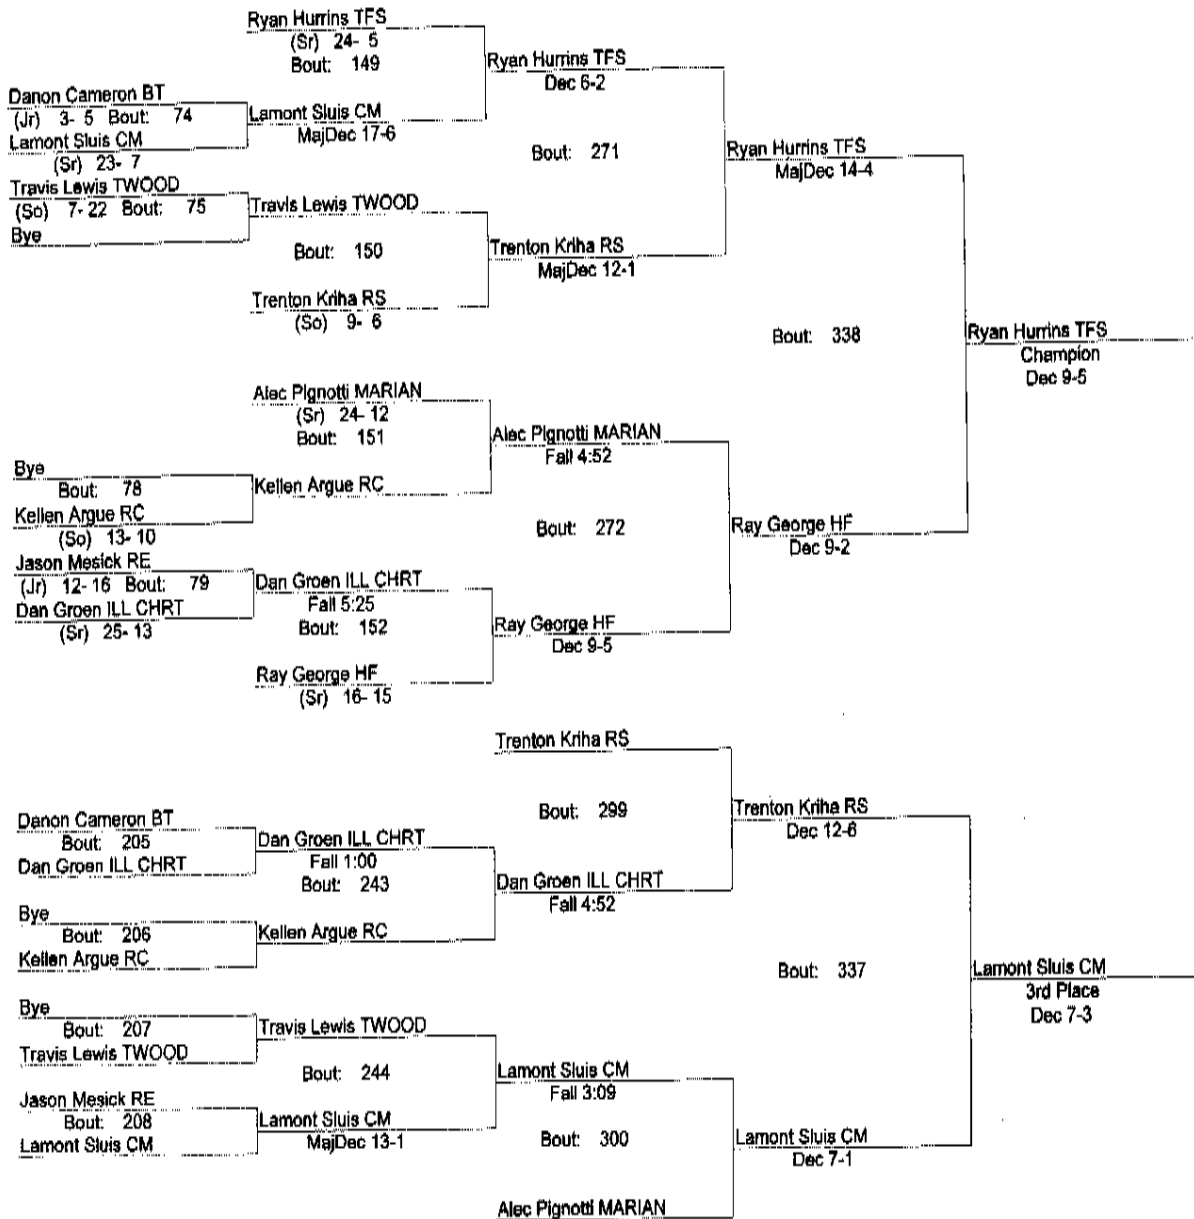

152

- Place Winners -
- 1st Kyle Wright MARIAN (Sr) 10- 0
- 2nd Victor Villegas TFS (Sr) 20- 7
- 3rd Curtis Rempson RC (Jr) 30- 4
- 4th Caleb Schmal ILL CHRT (Sr) 24- 10

2008 IHSA REGIONAL

2/2/2008

160

- Place Winners -
- 1st Ryan Hurrins TFS (Sr) 27- 5
 - 2nd Ray George HF (Sr) 18- 6
 - 3rd Lamont Sluis CM (Sr) 28- 8
 - 4th Trenton Kriha RS (So) 11- 8