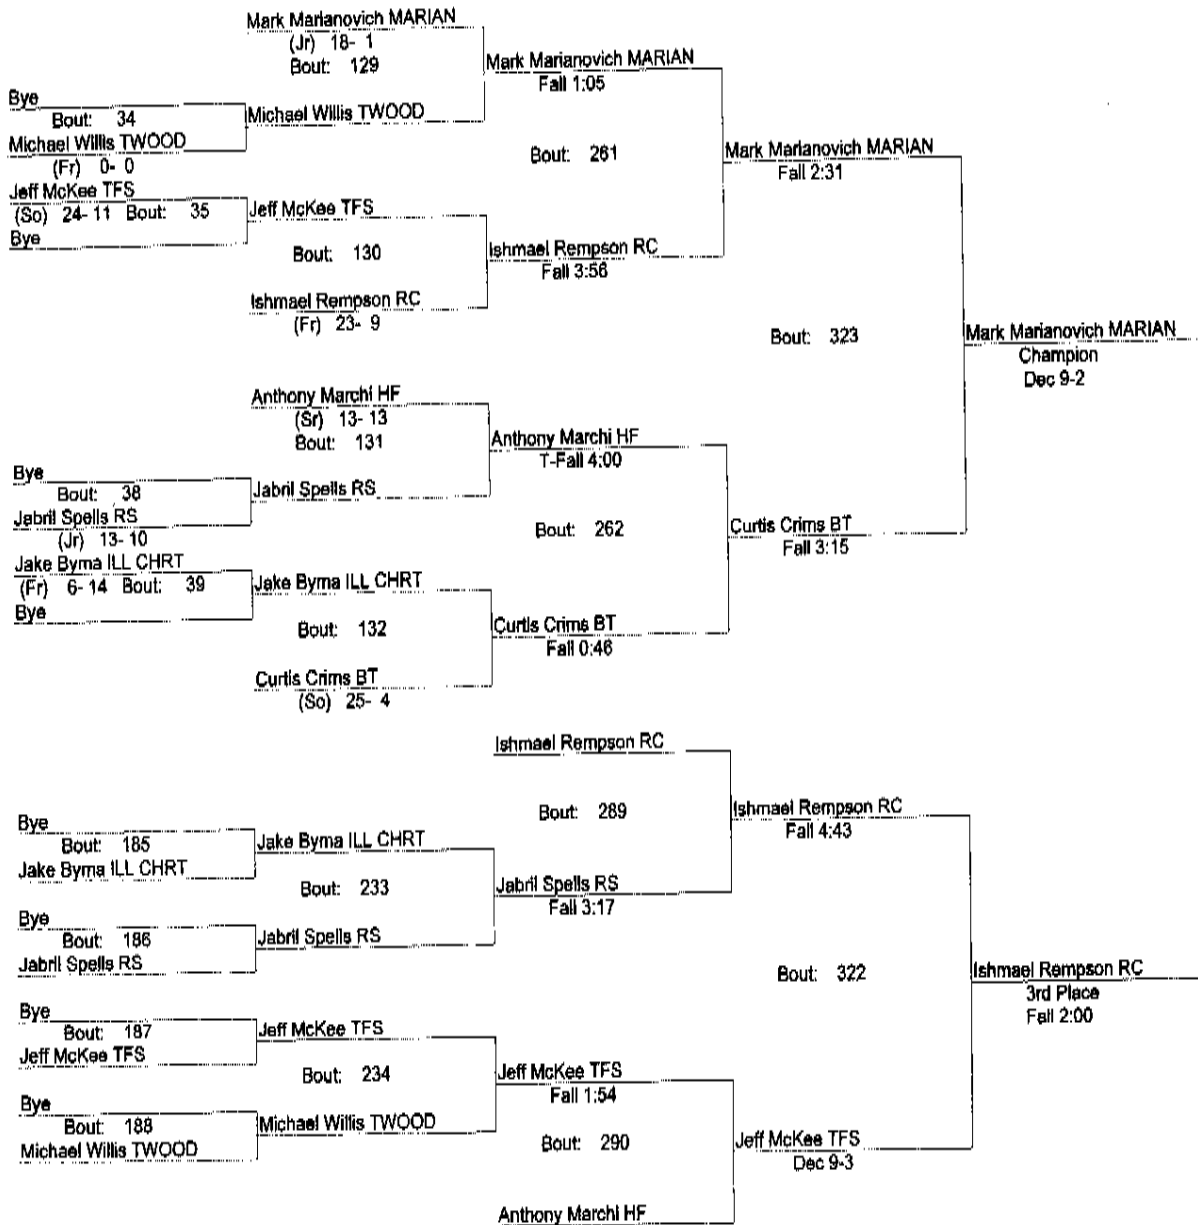

2008 IHSA REGIONAL

2/2/2008

130

1. Place Winners -
2. 1st Mark Marianovich MARIAN (Jr) 21- 1
   - 2nd Curtis Crims BT (So) 27- 5
   - 3rd Ishmael Rempson RC (Fr) 26-10
   - 4th Jeff McKee TFS (So) 26-13