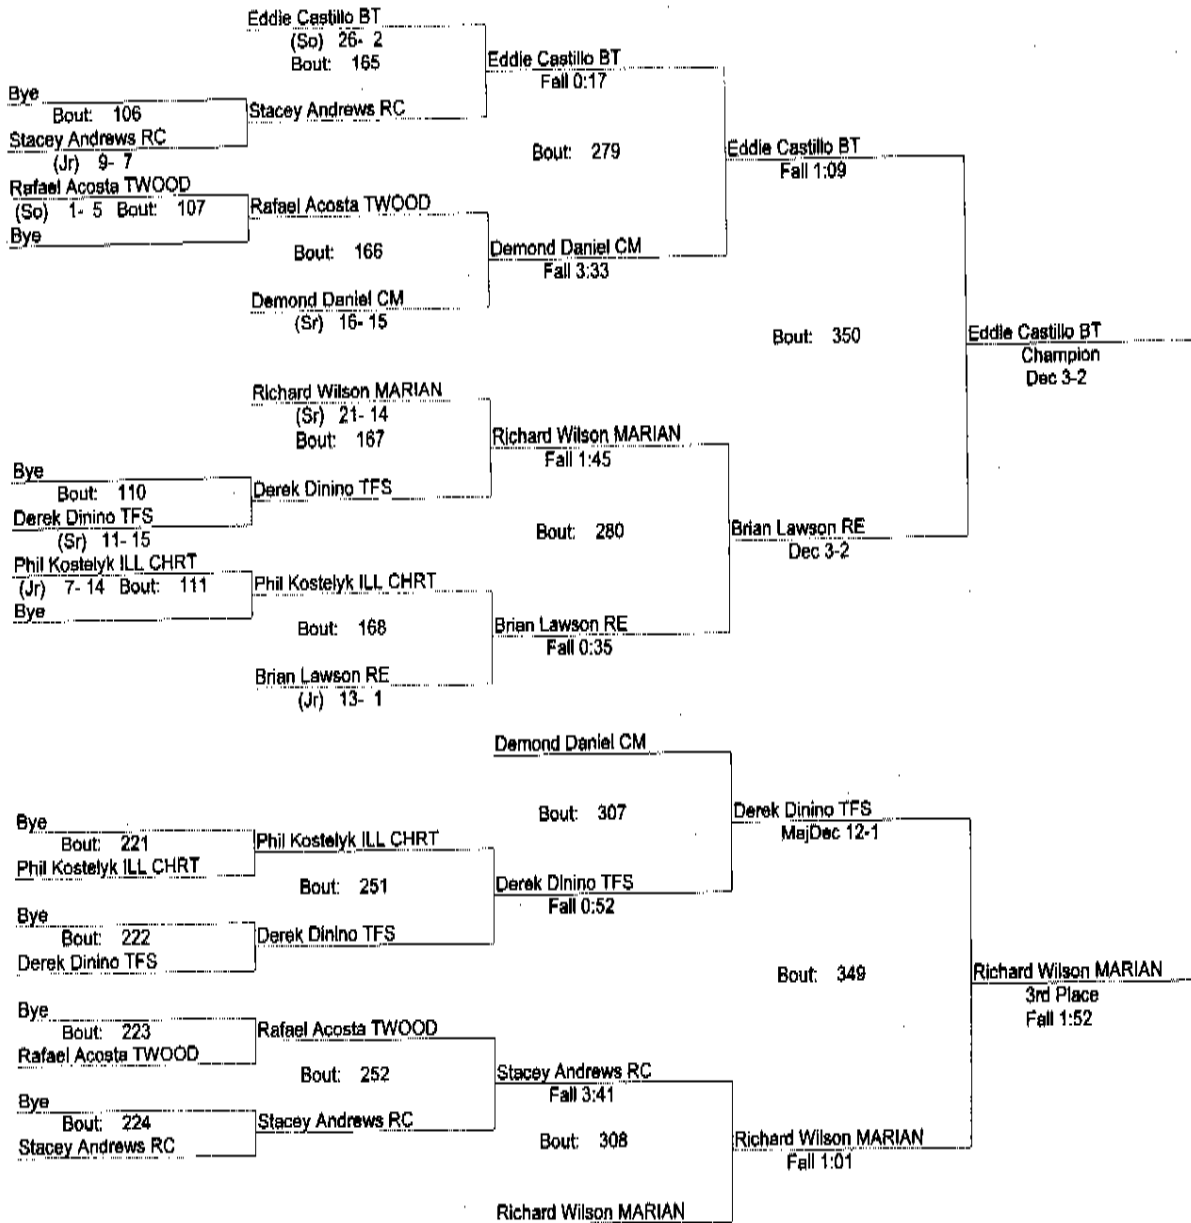

2008 IHSA REGIONAL

2/2/2008

285

1. Place Winners -
2. 1st Eddie Castillo BT (So) 29- 2
   - 2nd Brian Lawson RE (Jr) 15- 2
   - 3rd Richard Wilson MARIAN (Sr) 24- 15
   - 4th Derek Dinino TFS (Sr) 13- 17