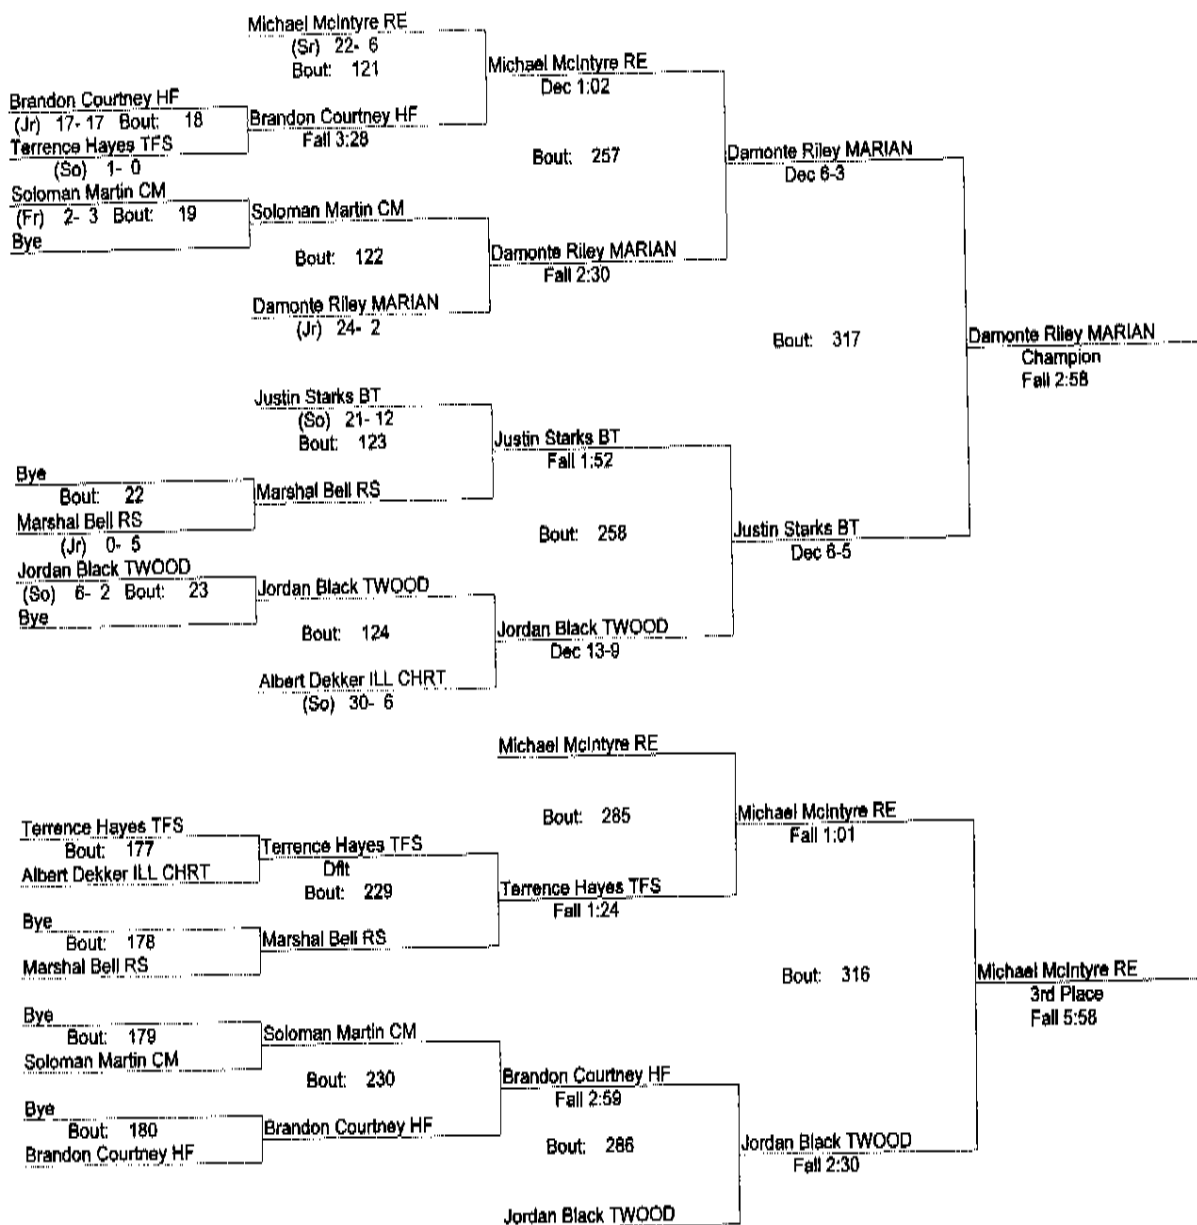

2008 IHSA REGIONAL

2/2/2008

119

1. Place Winners -
2. 1st Damonte Riley MARIAN (Jr) 27- 2
   - 2nd Justin Starks BT (So) 23- 13
   - 3rd Michael McIntyre RE (Sr) 25- 7
   - 4th Jordan Black TWOOD (So) 8- 4