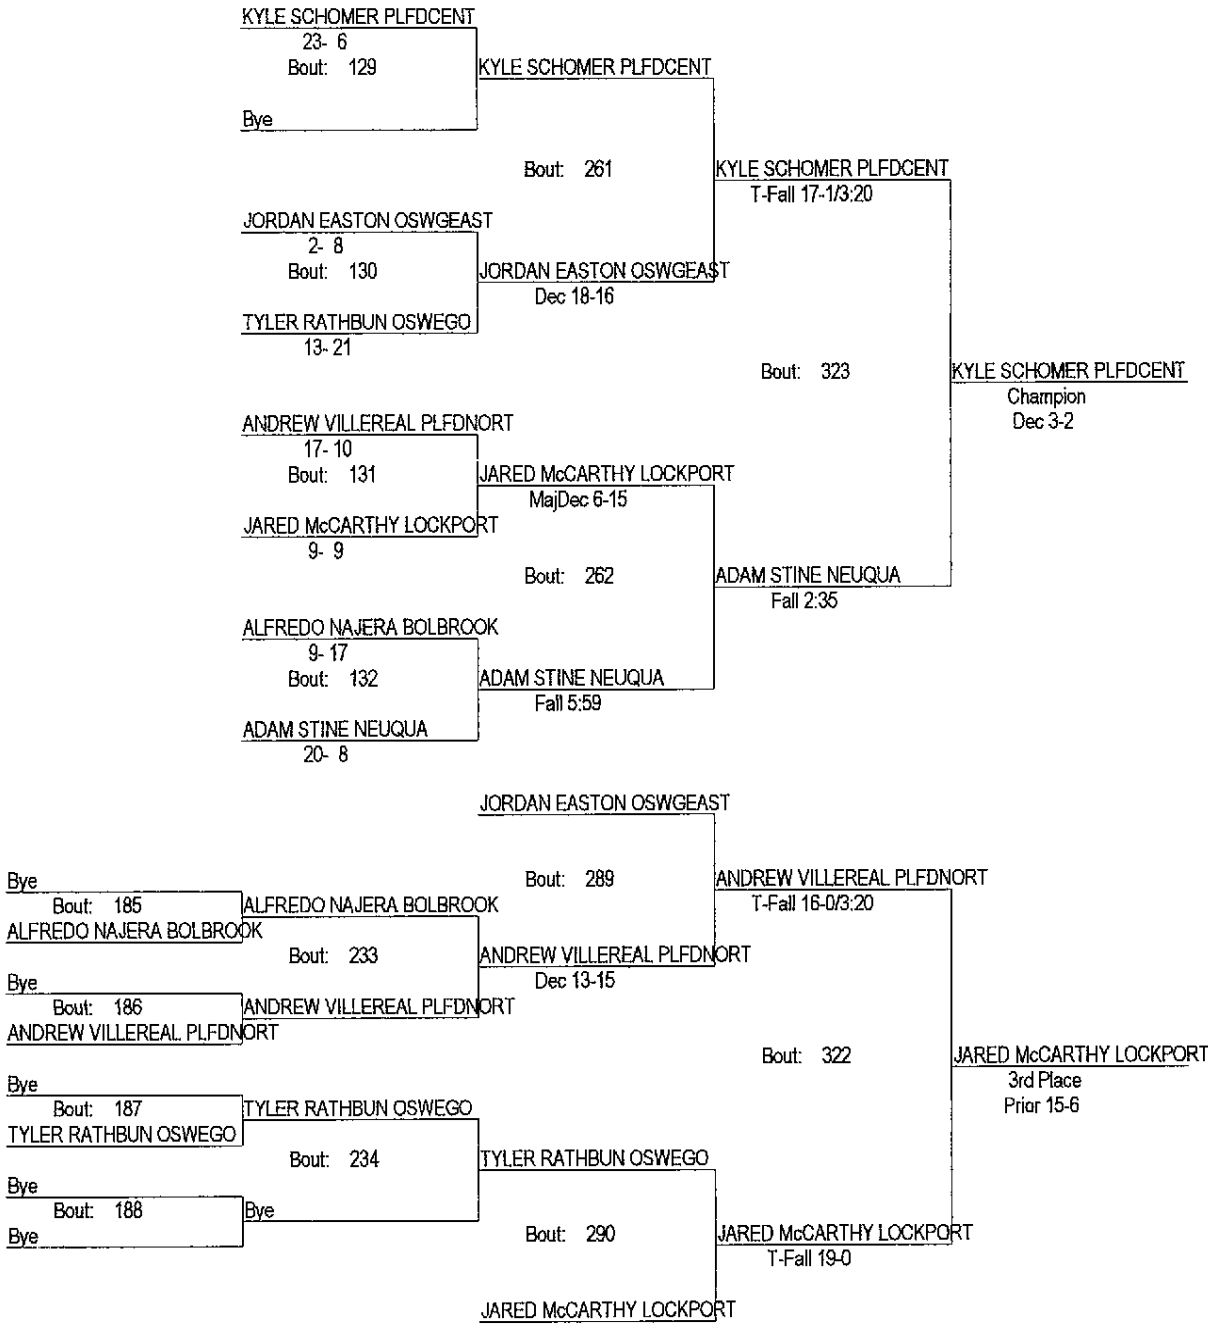

IHSA REGIONALS 2008

2/2/2008

130

1. Place Winners -
2. 1st KYLE SCHOMER PLFD CENT 25- 6
   - 2nd ADAM STINE NEUQUA 22- 9
   - 3rd JARED McCARTHY LOCKPORT 12- 10
   - 4th ANDREW VILLERREAL PLFDNORT 19- 12