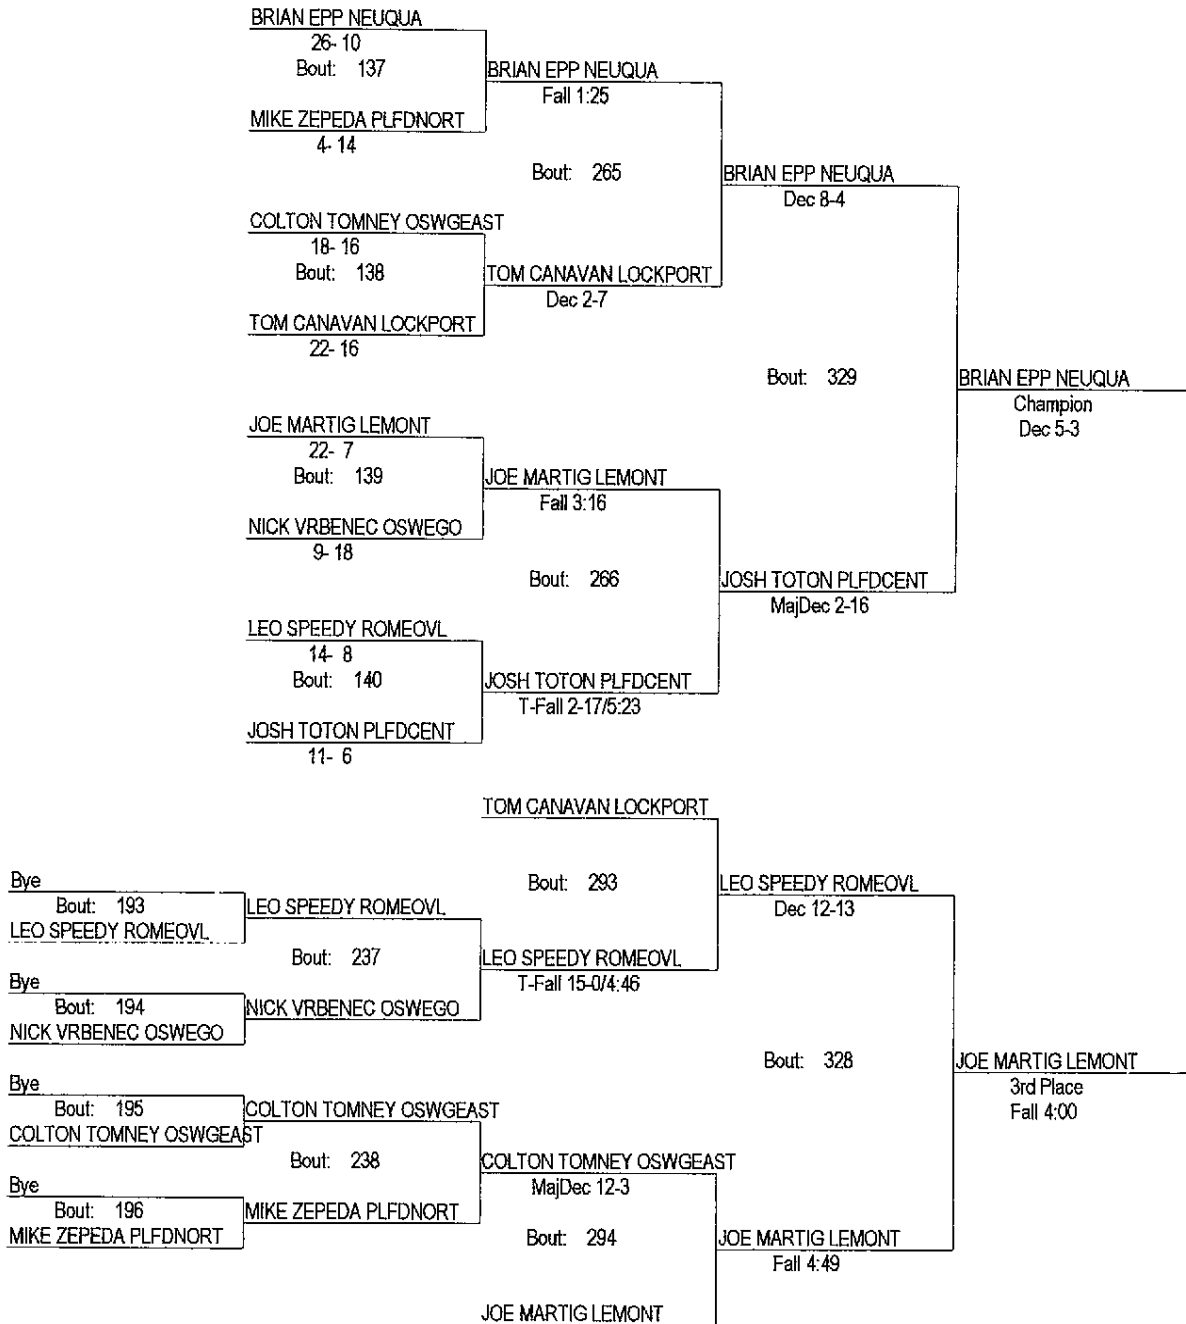

IHSA REGIONALS 2008

2/2/2008

140

- Place Winners -
1st BRIAN EPP NEUQUA 29- 10
2nd JOSH TON TON PLFDCENT 13- 7
3rd JOE MARTIG LEMONT 25- 8
4th LEO SPEEDY ROMEOVL 16- 10