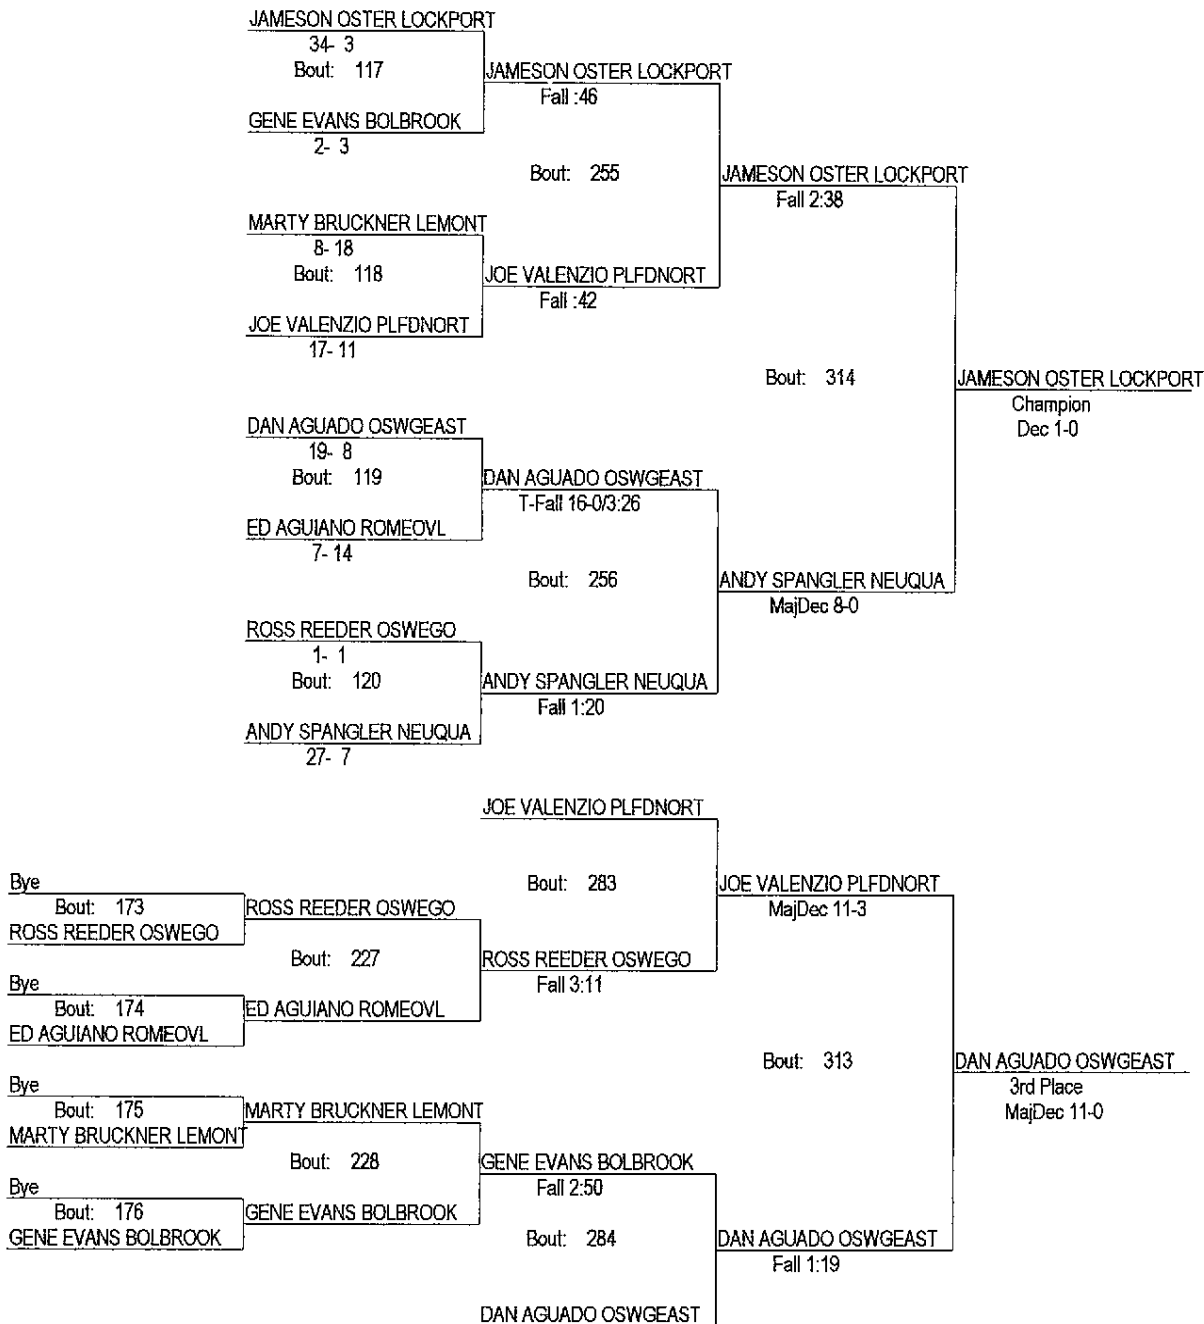

IHSA REGIONALS 2008

2/2/2008

112

1. Place Winners -
2. 1st JAMESON OSTER LOCKPORT 37- 3
   - 2nd ANDY SPANGLER NEUQUA 29- 8
   - 3rd DAN AGUADO OSWGEAST 22- 9
   - 4th JOE VALENZIO PLFDNORT 19-13