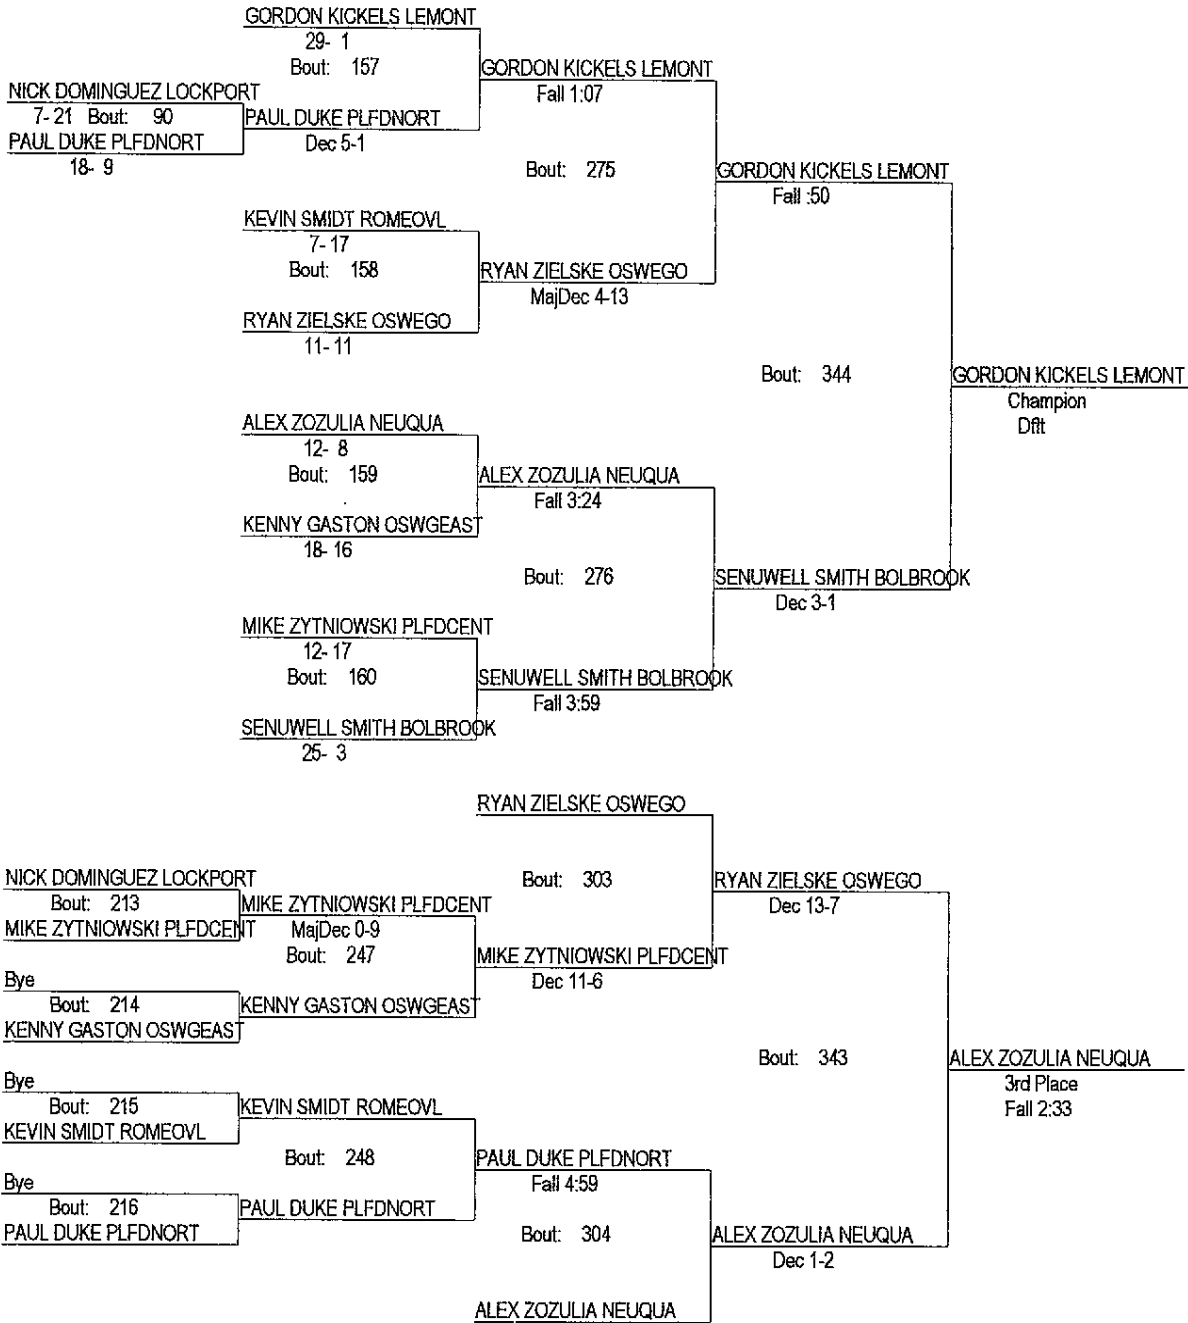

# IHSA REGIONALS 2008

2/2/2008

189

- Place Winners -  
 1st GORDON KICKELS LEMONT 32- 1  
 2nd SENUWELL SMITH BOLBROOK 27- 4  
 3rd ALEX ZOZULIA NEUQUA 15- 9  
 4th RYAN ZIELSKE OSWEGO 13- 13