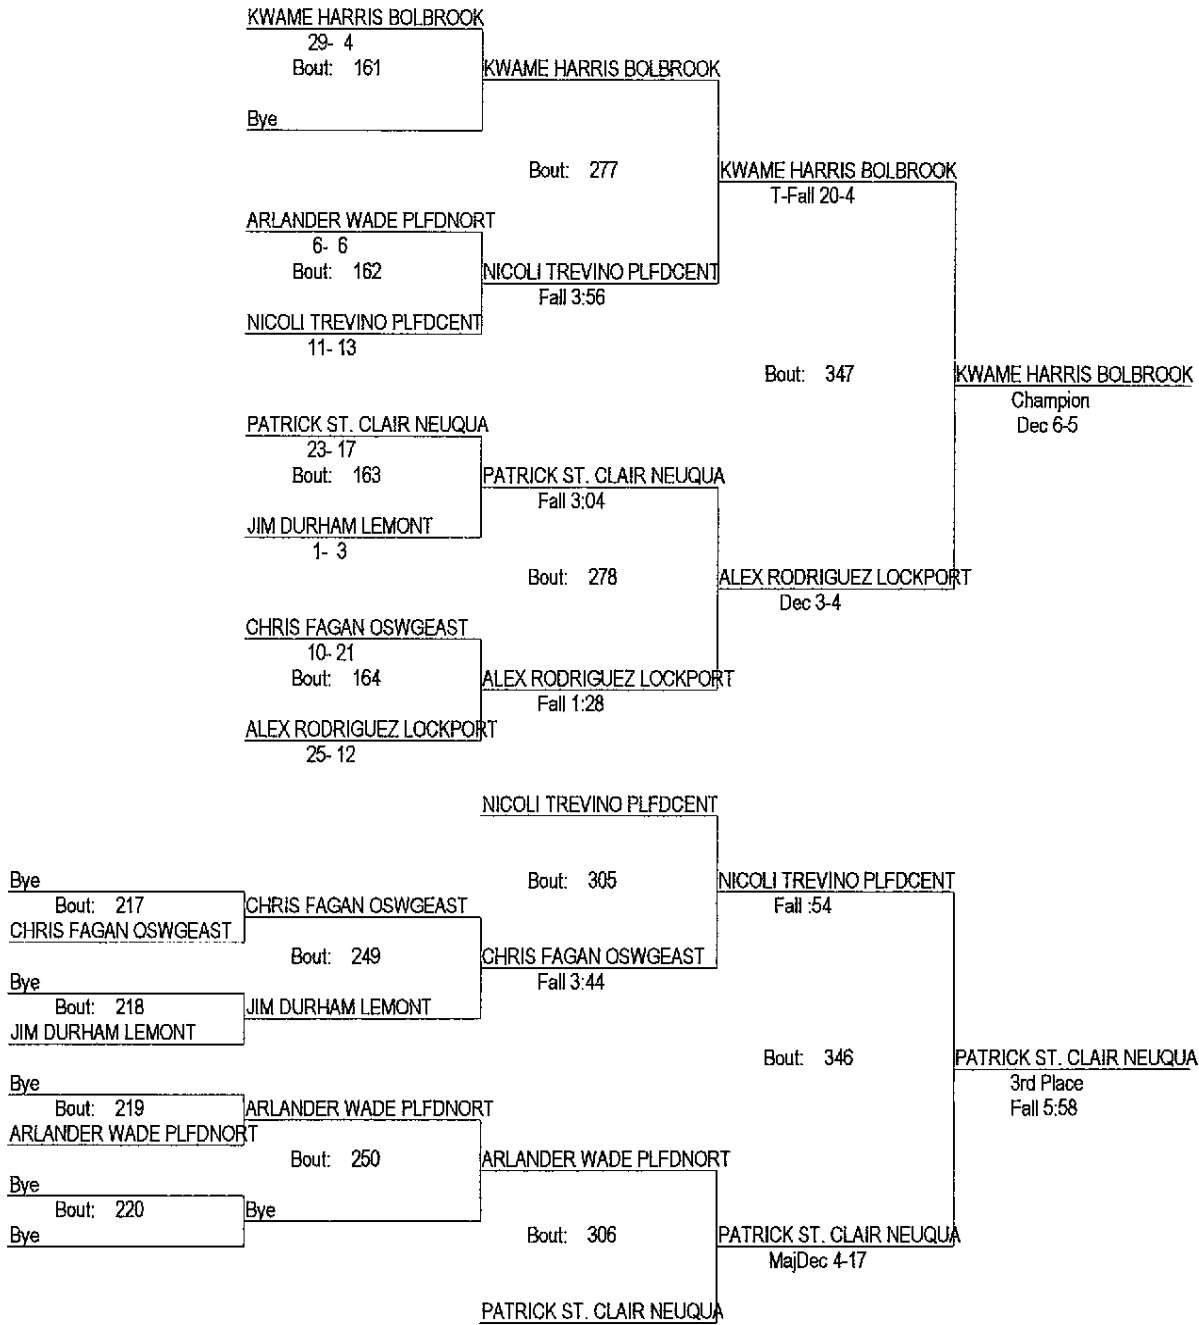

IHSA REGIONALS 2008

2/2/2008

215

1. Place Winners -
2. 1st KWAME HARRIS BOLBROOK 31- 4
   - 2nd ALEX RODRIGUEZ LOCKPORT 27- 13
   - 3rd PATRICK ST. CLAIR NEUQUA 26- 18
   - 4th NICOLI TREVINO PLFDCENT 13- 15