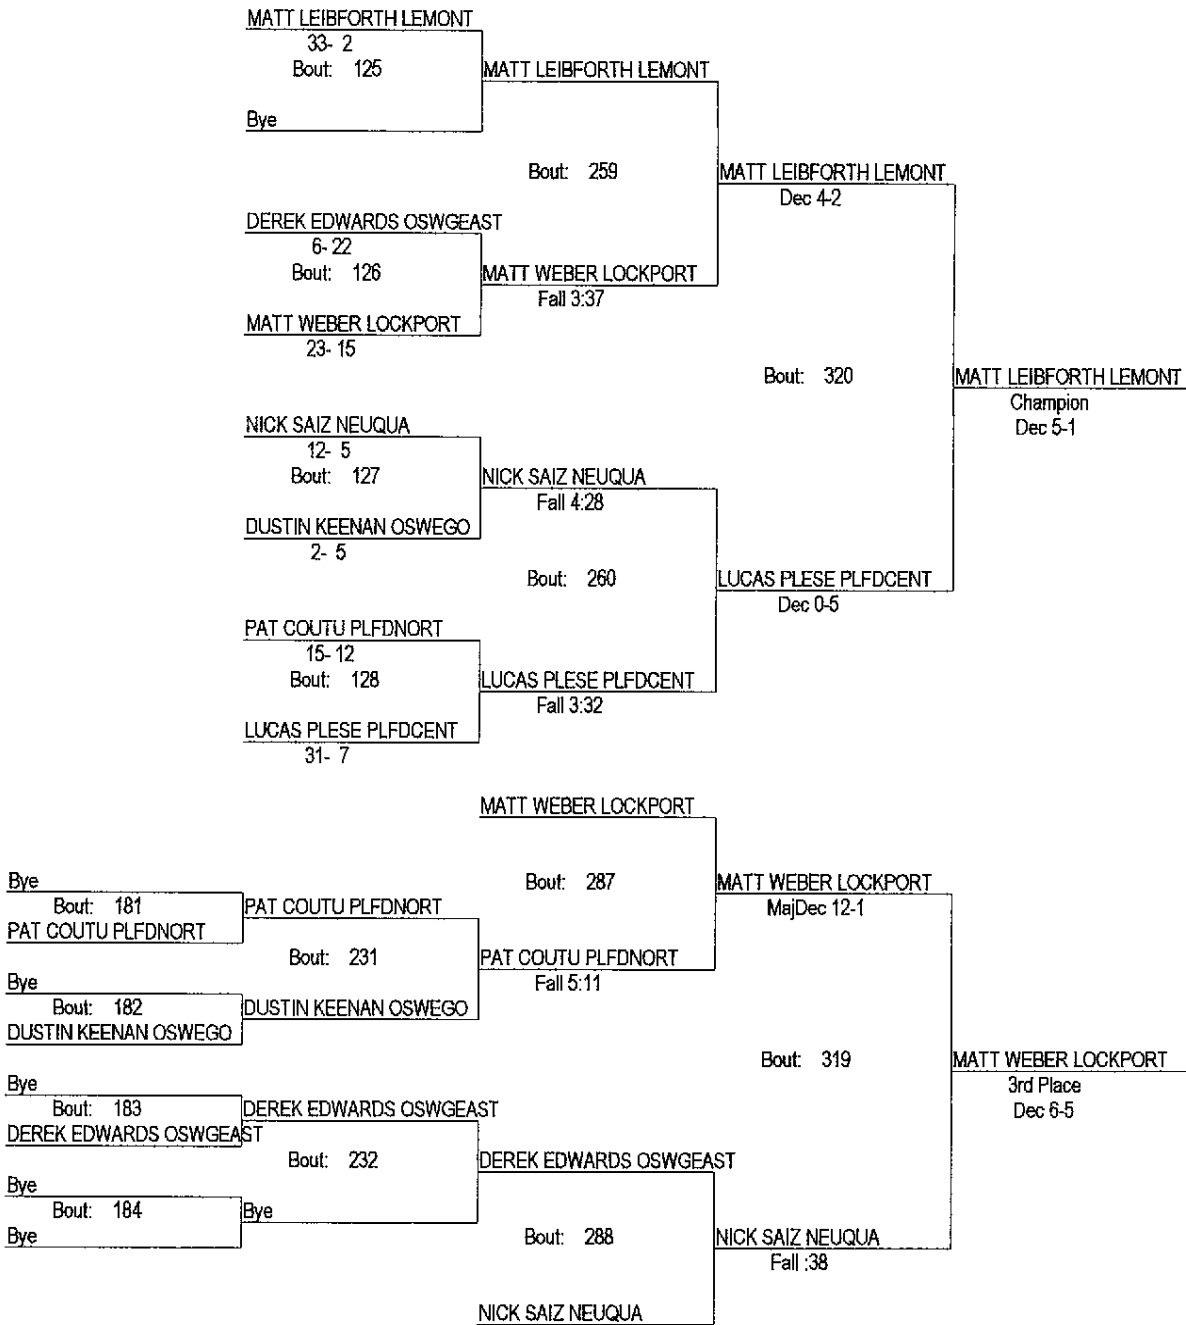

IHSA REGIONALS 2008

2/2/2008

125

1. Place Winners -
2. 1st MATT LEIBFORTH LEMONT 35- 2
   - 2nd LUCAS PLESE PLFDGENT 33- 8
   - 3rd MATT WEBER LOCKPORT 26- 16
   - 4th NICK SAIZ NEUQUA 14- 7