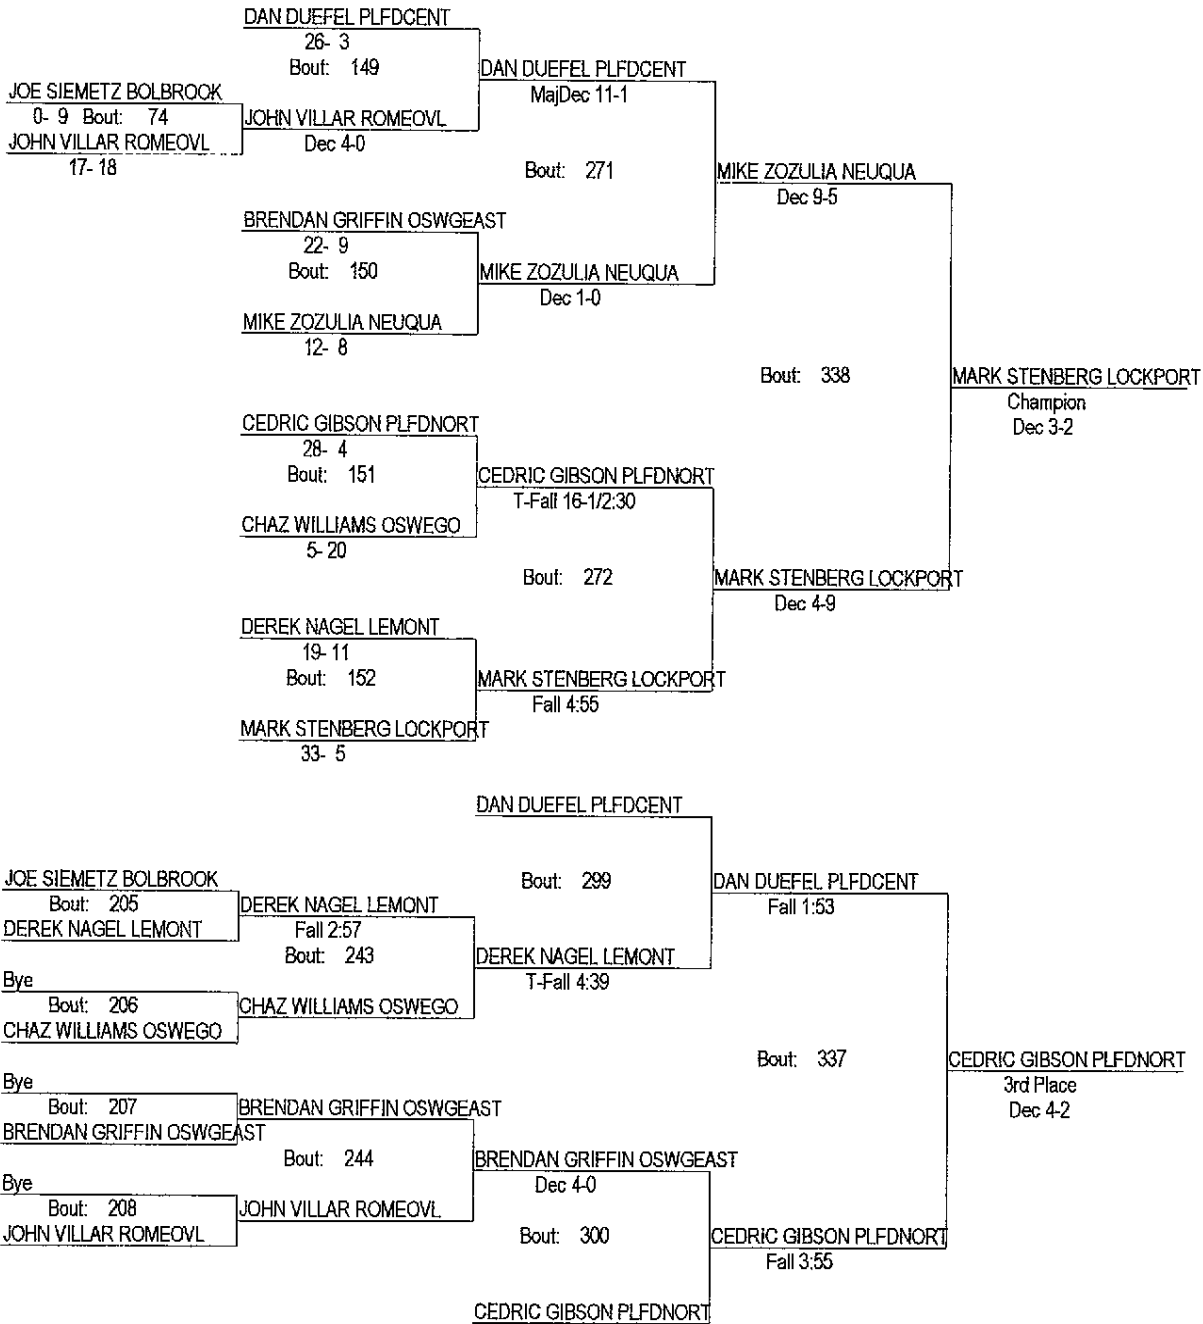

IHSA REGIONALS 2008

2/2/2008

160

1. Place Winners -
2. 1st MARK STENBERG LOCKPORT 36- 5
   - 2nd MIKE ZOZULIA NEUQUA 14- 9
   - 3rd CEDRIC GIBSON PLFDNORT 31- 5
   - 4th DAN DUEFEL PLFDCENT 28- 5