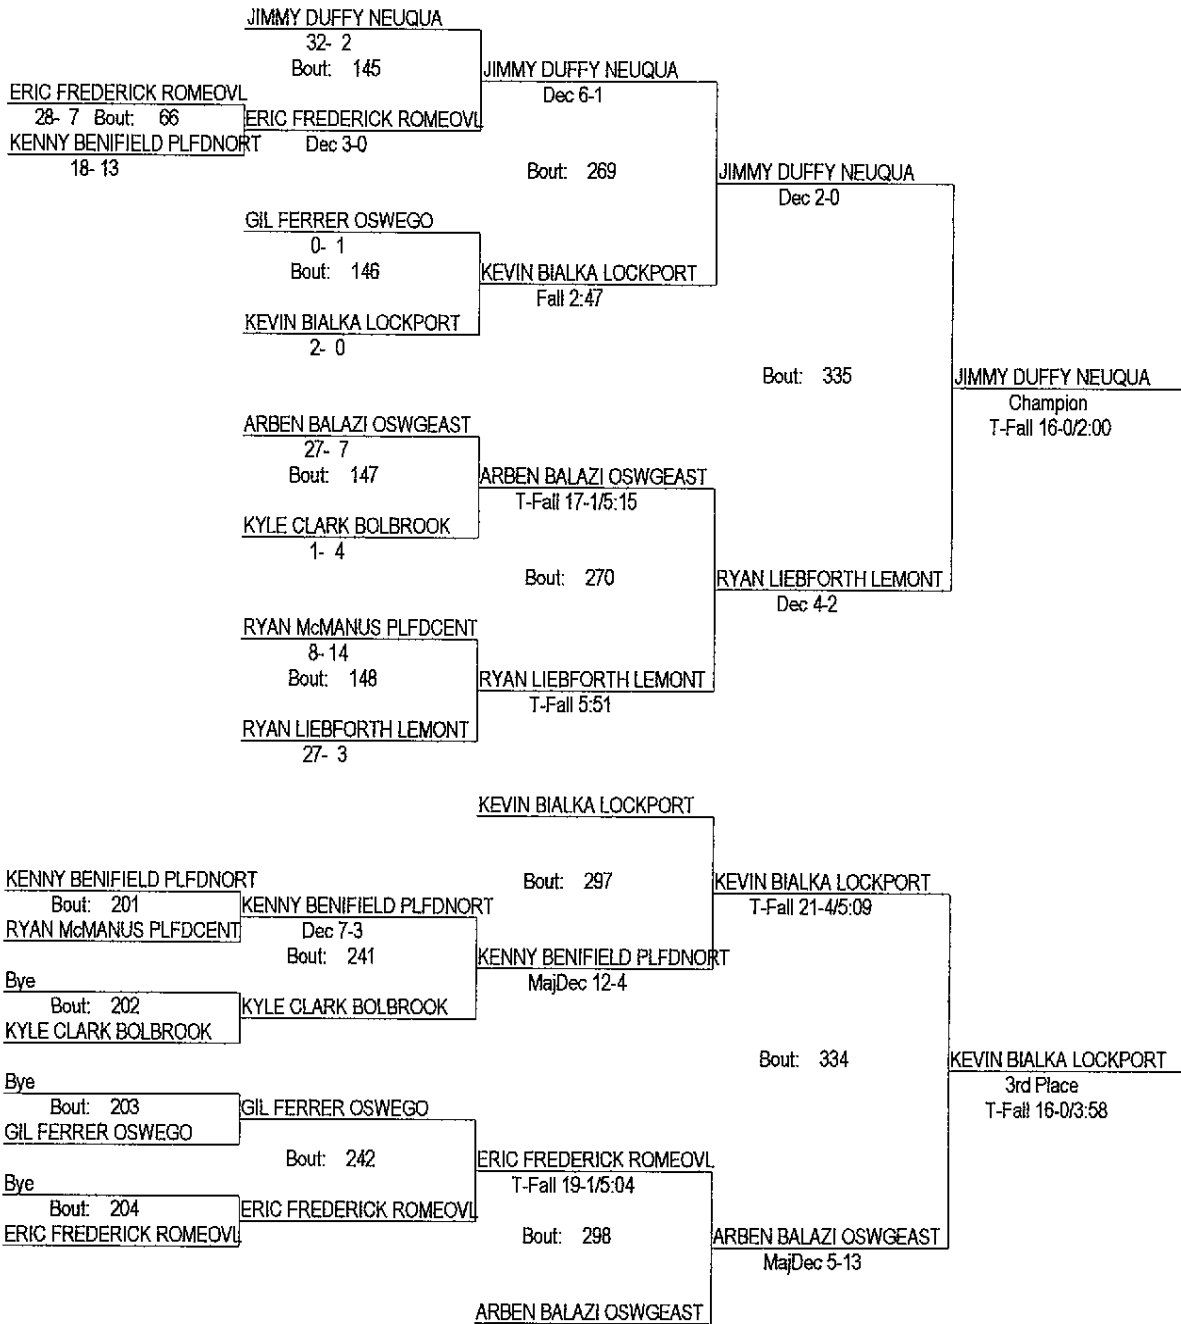

IHSA REGIONALS 2008

2/2/2008

152

1. Place Winners -
2. 1st JIMMY DUFFY NEUQUA 35- 2
   - 2nd RYAN LIEBFORTH LEMONT 29- 4
   - 3rd KEVIN BIALKA LOCKPORT 5- 1
   - 4th ARBEN BALAZI OSWGEAST 29- 9