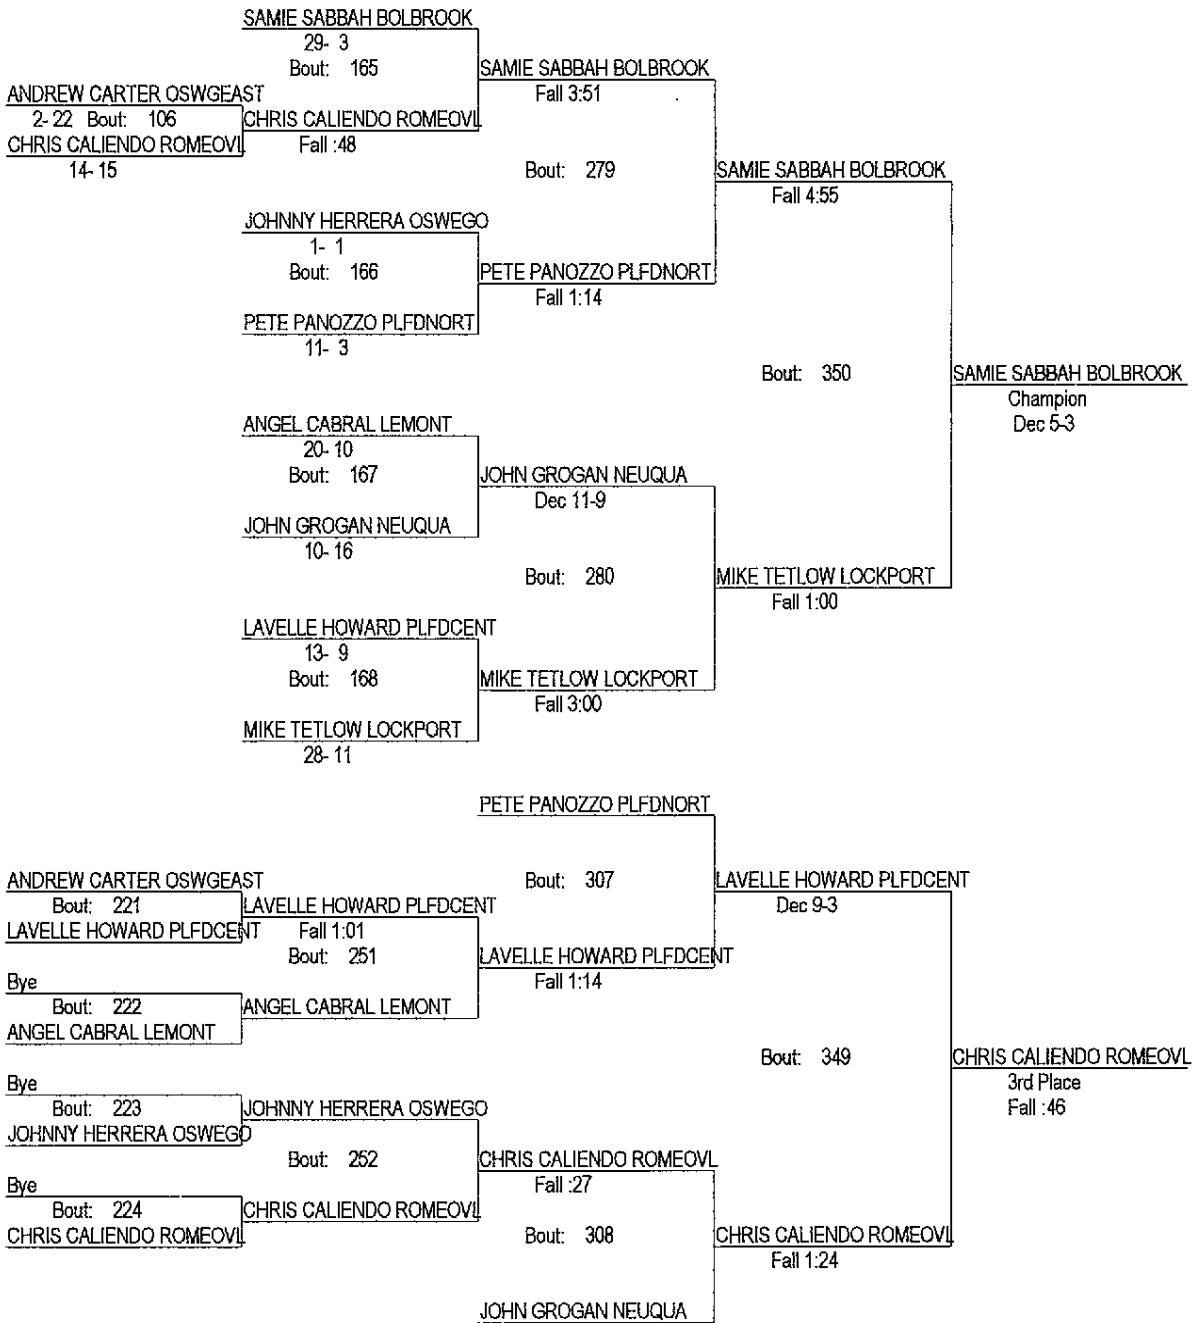

### IHSA REGIONALS 2008

2/2/2008

215

- Place Winners -
- 1st KWAME HARRIS BOLBROOK 31- 4
  - 2nd ALEX RODRIGUEZ LOCKPORT 27- 13
  - 3rd PATRICK ST. CLAIR NEUQUA 26- 18
  - 4th NICOLI TREVINO PLFDCENT 13- 15

### IHSA REGIONALS 2008

2/2/2008

275

- Place Winners -
- 1st SAMIE SABBAH BOLBROOK 32- 3
  - 2nd MIKE TETLOW LOCKPORT 30-12
  - 3rd CHRIS CALIENDO ROMEOVL 18-16
  - 4th LAVELLE HOWARD PLFDCENT 16-11