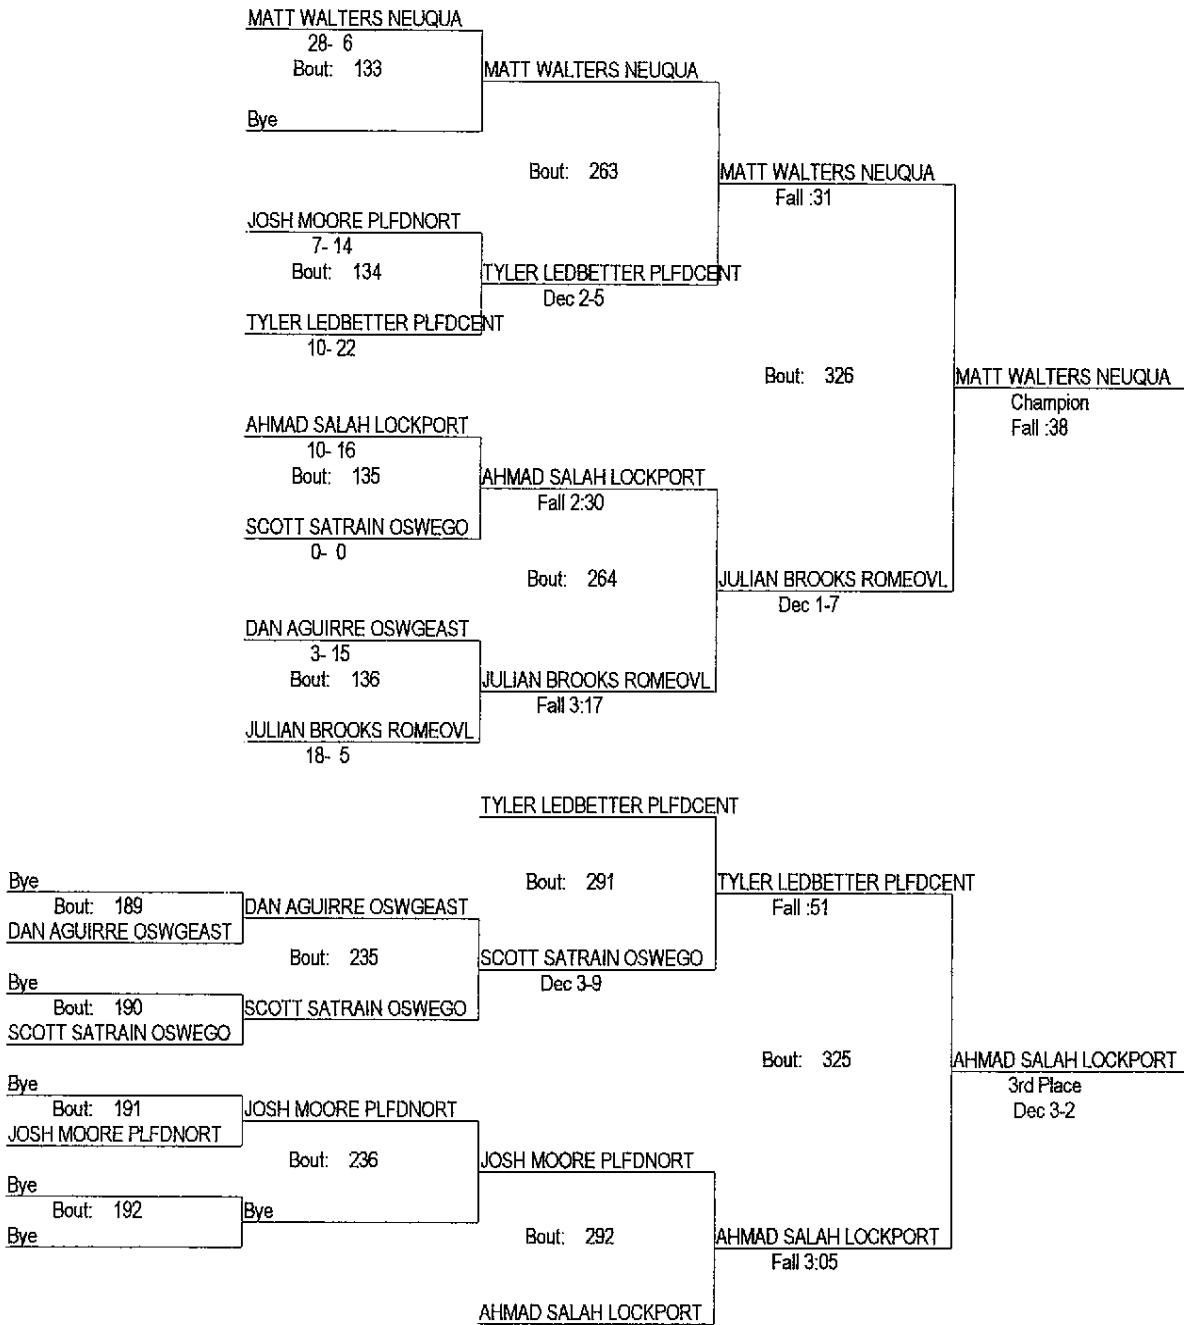

### IHSA REGIONALS 2008

2/2/2008

135

- Place Winners -
- 1st MATT WALTERS NEUQUA 30- 6
  - 2nd JULIAN BROOKS ROMEOVL 20- 6
  - 3rd AHMAD SALAH LOCKPORT 13- 17
  - 4th TYLER LEDBETTER PLFDCENT 12- 24