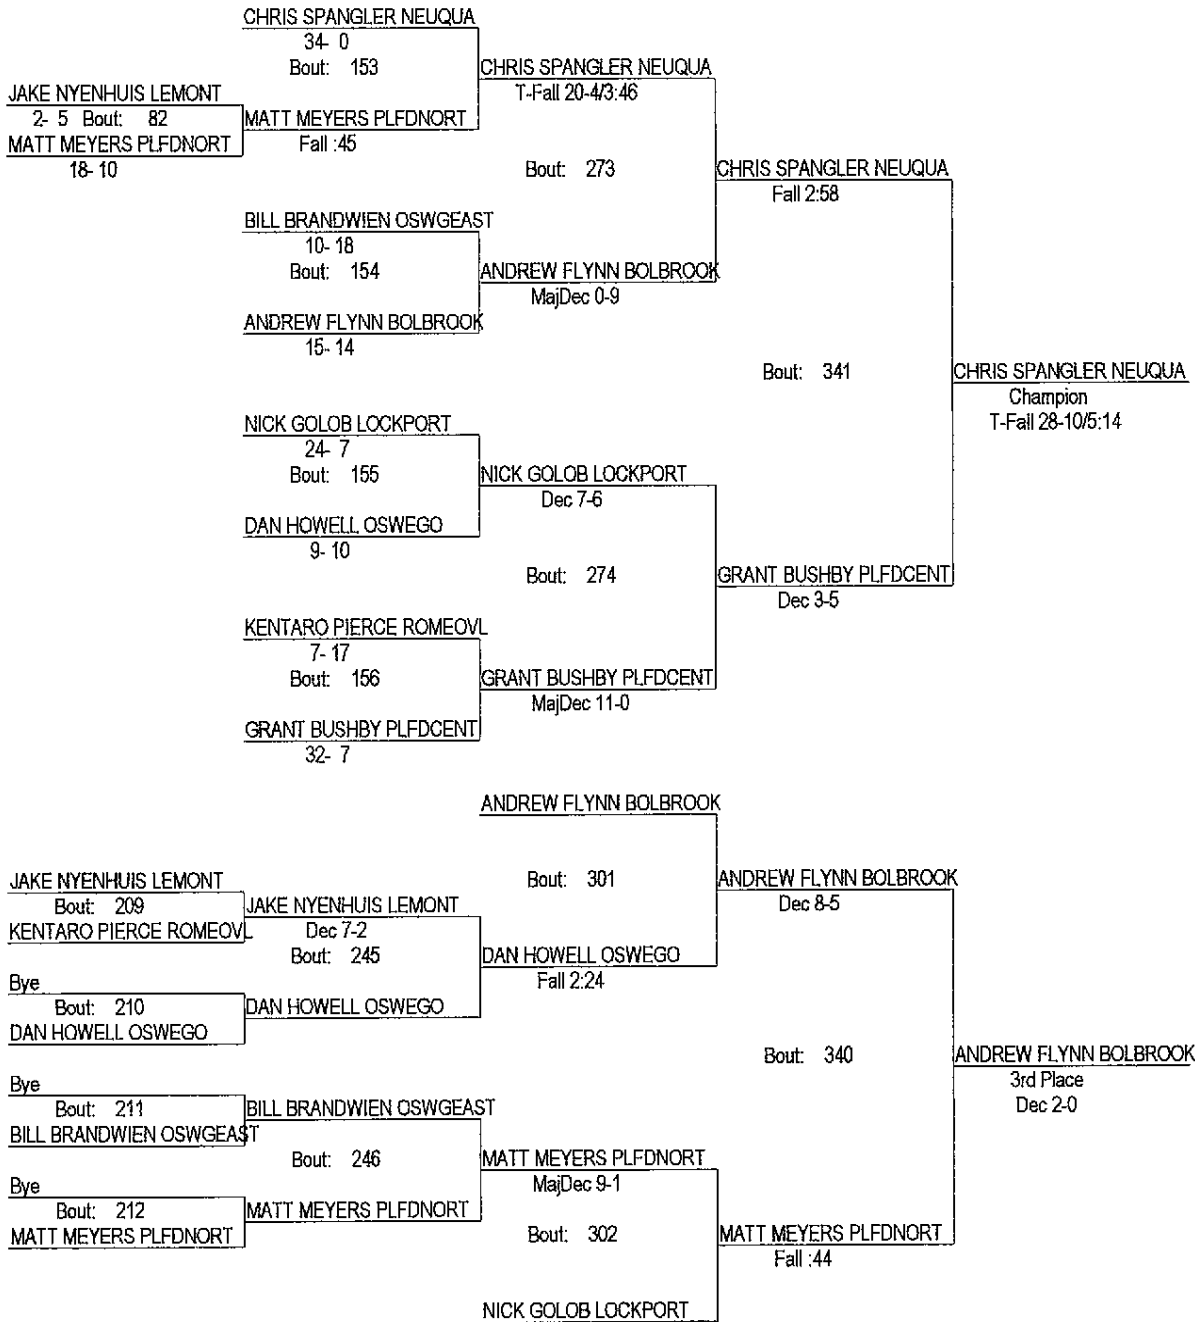

IHSA REGIONALS 2008

2/2/2008

171

1. Place Winners -
2. 1st CHRIS SPANGLER NEUQUA 37- 0
   - 2nd GRANT BUSHBY PLFDNORT 34- 8
   - 3rd ANDREW FLYNN BOLBROOK 18- 15
   - 4th MATT MEYERS PLFDNORT 21- 12