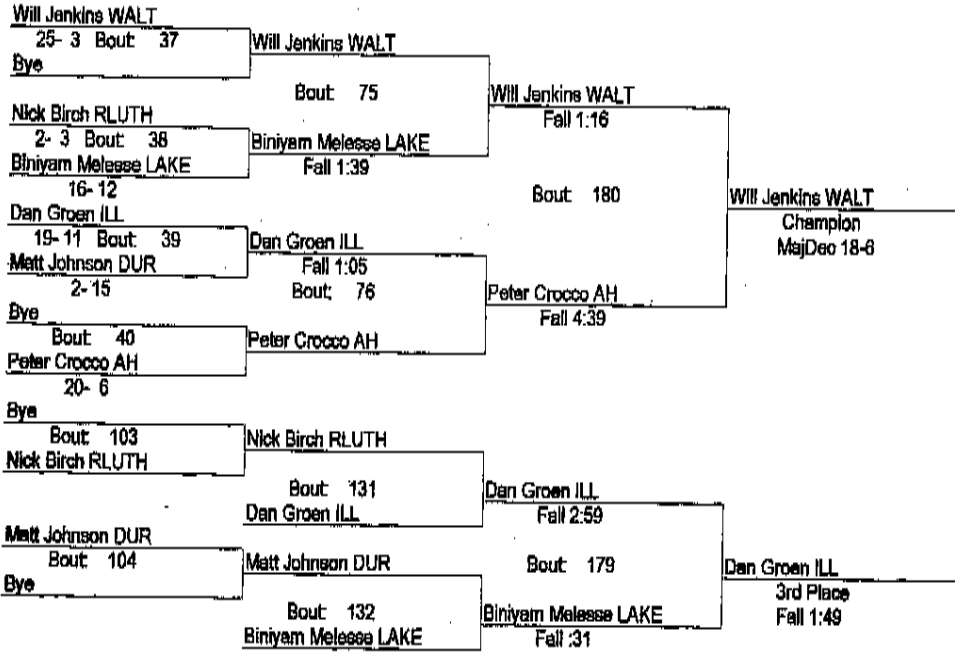

2/25/2008

145

- Place Winners -
- 1st Robert Watson WALT 26- 3
 - 2nd Blake Henry RLUTH 3- 6
 - 3rd Max Rude DUR 12- 18
 - 4th Zach Schut ILL 5- 8

Rockford Lutheran Invitational (copy)

2/25/2008

152

- Place Winners -
- | | |
|------------------------|--------|
| 1st Caleb Schmal ILL | 19- 6 |
| 2nd Mitch Berg WALT | 17- 11 |
| 3rd Peter Johnson LAKE | 14- 13 |
| 4th Jake Pelley DUR | 5- 13 |

Rockford Lutheran Invitational (copy)

2/25/2008

160

- Place Winners -
- 1st Will Jenkins WALT 27- 3
 - 2nd Peter Crocco AH 21- 7
 - 3rd Dan Groen ILL 22-12
 - 4th Biniyam Melesse LAKE 18-14

Rockford Lutheran Invitational (copy)