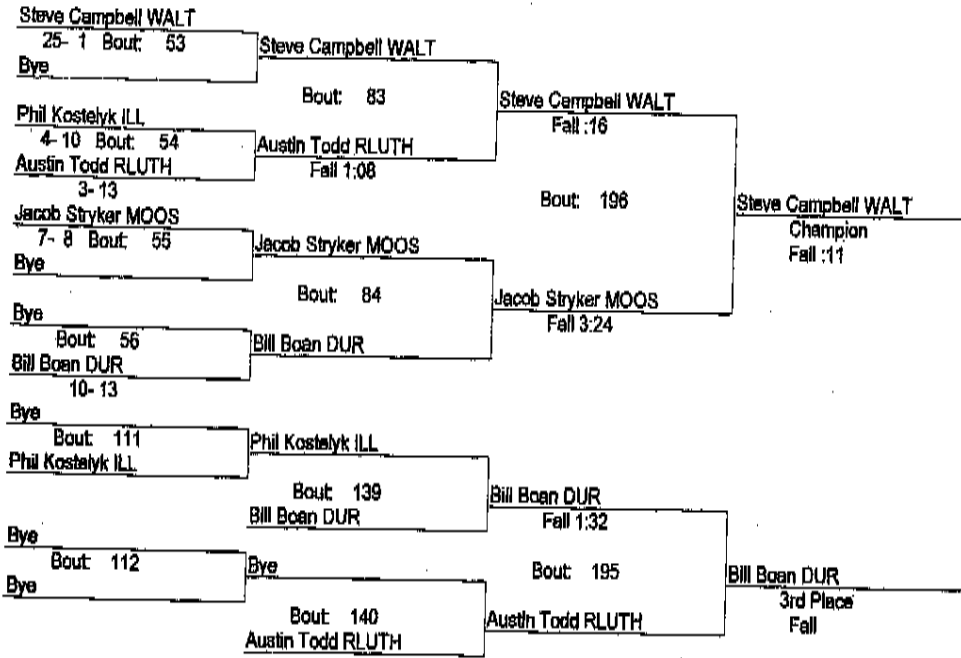

Rockford Lutheran Invitational (copy)

2/25/2008

275

1. Place Winners -

1st Steve Campbell WALT	27- 1
2nd Jacob Stryker MOOS	8- 9
3rd Bill Boan DUR	12- 14
4th Austin Todd RLUTH	4- 15