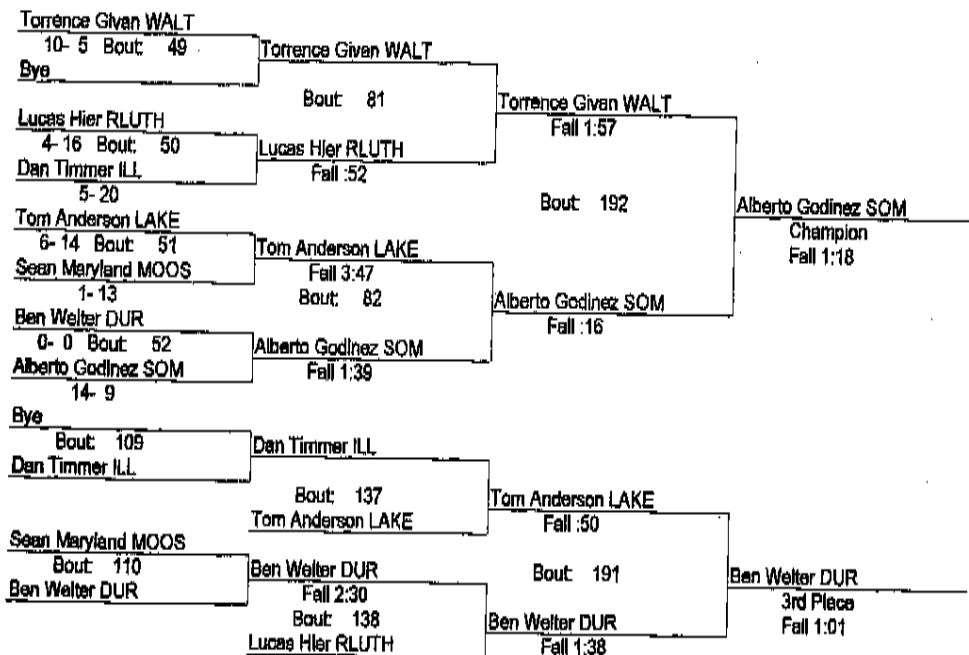

Rockford Lutheran Invitational (copy)

2/25/2008

160

- Place Winners -
- 1st Will Jenkins WALT 27- 3
 - 2nd Peter Crocco AH 21- 7
 - 3rd Dan Groen ILL 22-12
 - 4th Biniyam Melesse LAKE 18-14

Rockford Lutheran Invitational (copy)

2/25/2008

171

- Place Winners -

- 1st Larry Barajaz WALT 17- 15
- 2nd Keith Haan ILL 17- 13
- 3rd Jesse Collins SOM 15- 16
- 4th Jake Votava RLUTH 16- 19

Rockford Lutheran Invitational (copy)

2/25/2008

215

- Place Winners -
- 1st Alberto Godínez SOM 17- 9
 - 2nd Torrence Givan WALT 11- 6
 - 3rd Ben Welter DUR 3- 1
 - 4th Tom Anderson LAKE 8- 16