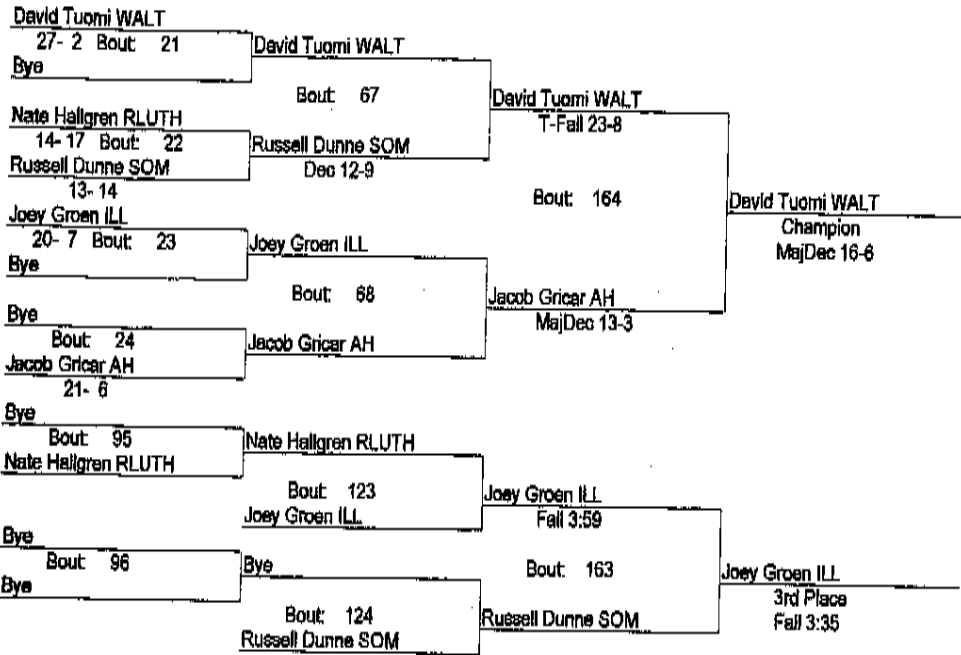

130

- Place Winners -
- 1st Jordan Semevolos RLUTH 22- 11
 - 2nd Jeremy Gricar AH 16- 5
 - 3rd Dave Benoit SOM 15- 10
 - 4th Martece Free WALT 10- 10

Rockford Lutheran Invitational (copy)

2/25/2008

135

- Place Winners -
 1st David Tuomi WALT 29- 2
 2nd Jacob Gricar AH 22- 7
 3rd Joey Groen ILL 22- 8
 4th Russell Dunne SOM 14- 16