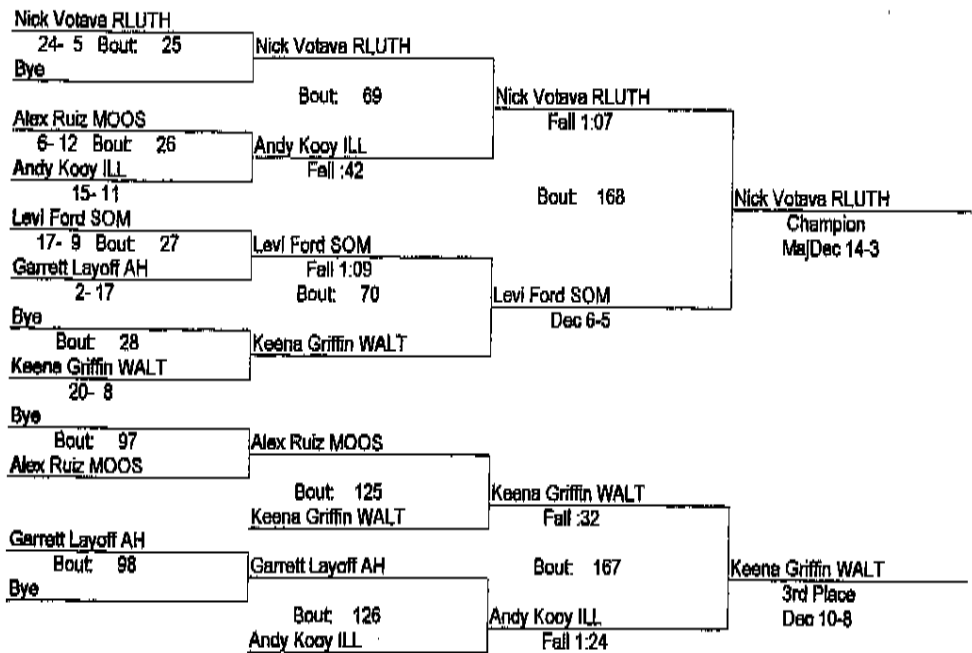

130

- Place Winners -
- 1st Jordan Semevolos RLUTH 22- 11
 - 2nd Jeremy Gricar AH 16- 5
 - 3rd Dave Benoit SOM 15- 10
 - 4th Martece Free WALT 10- 10

Rockford Lutheran Invitational (copy)

2/25/2008

135

- Place Winners -
 1st David Tuomi WALT 29- 2
 2nd Jacob Gricar AH 22- 7
 3rd Joey Groen ILL 22- 8
 4th Russell Dunne SOM 14- 16

Rockford Lutheran Invitational (copy)

2/25/2008

140

- Place Winners -
- 1st Nick Votava RLUTH 26- 5
 - 2nd Levi Ford SOM 19- 10
 - 3rd Keena Griffin WALT 22- 9
 - 4th Andy Kooy ILL 17- 13

Rockford Lutheran Invitational (copy)