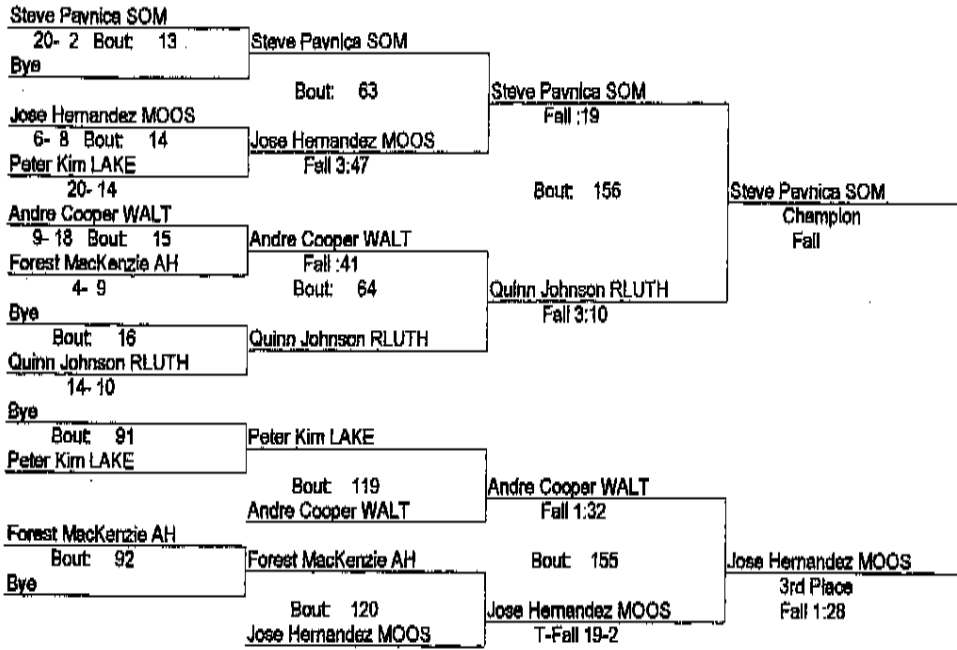

Rockford Lutheran Invitational (copy)

2/25/2008

125

1. Place Winners -
2. 1st Steve Pavlica SOM 22- 2
   - 2nd Quinn Johnson RLUTH 15- 11
   - 3rd Jose Hernandez MOOS 9- 9
   - 4th Andre Cooper WALT 11- 20