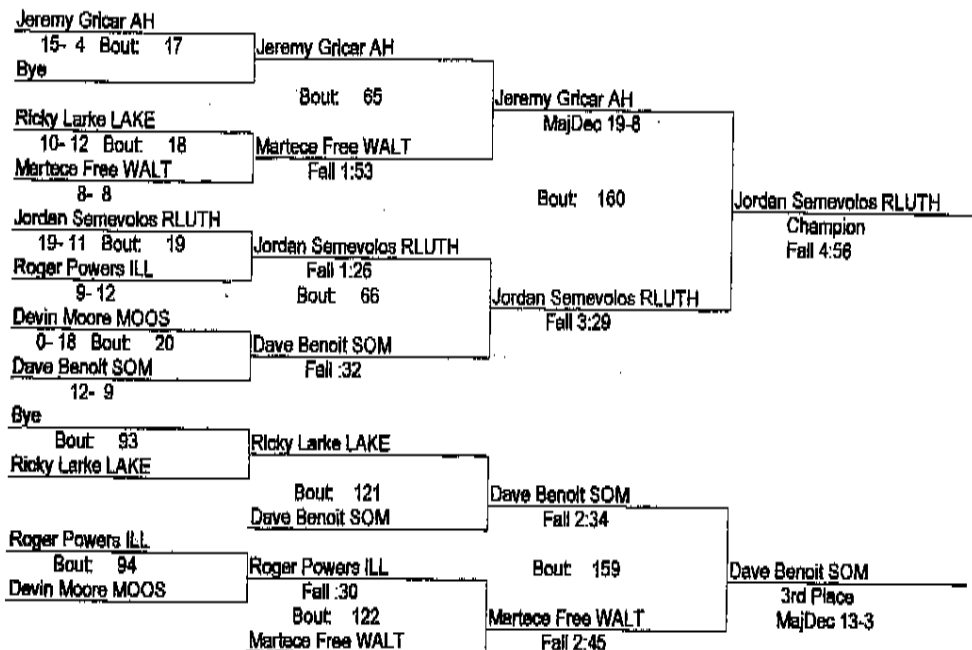

2/25/2008

125

- Place Winners -
- 1st Steve Pavlica SOM 22- 2
 - 2nd Quinn Johnson RLUTH 15- 11
 - 3rd Jose Hernandez MOOS 9- 9
 - 4th Andre Cooper WALT 11- 20

Rockford Lutheran Invitational (copy)

2/25/2008

130

- Place Winners -
- 1st Jordan Semevolos RLUTH 22- 11
 - 2nd Jeremy Gricar AH 16- 5
 - 3rd Dave Benoit SOM 15- 10
 - 4th Martece Free WALT 10- 10

Rockford Lutheran Invitational (copy)

2/25/2008

135

- Place Winners -
 1st David Tuomi WALT 29- 2
 2nd Jacob Gricar AH 22- 7
 3rd Joey Groen ILL 22- 8
 4th Russell Dunne SOM 14- 16