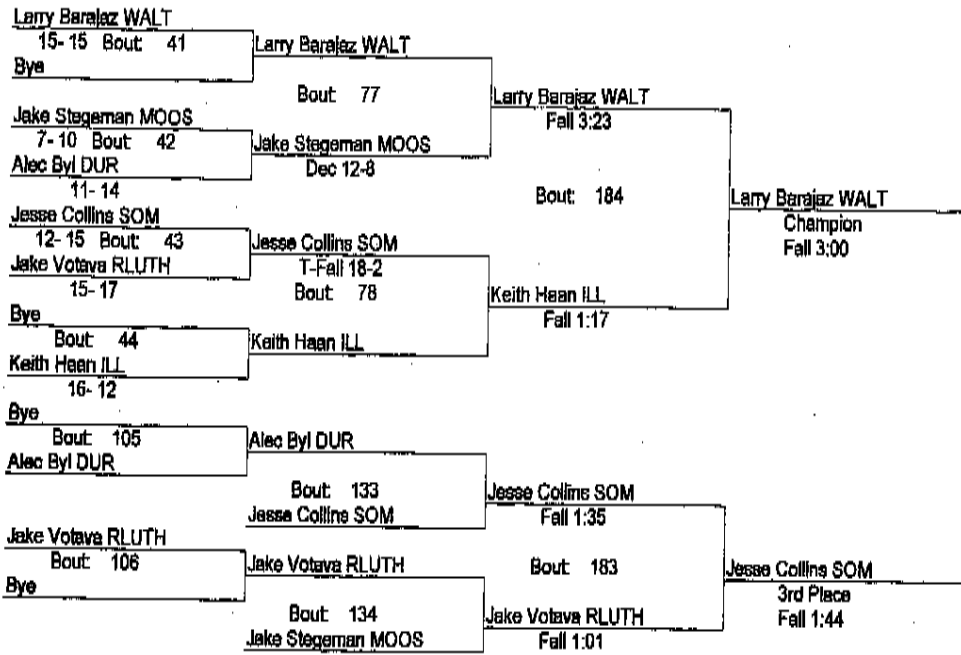

2/25/2008

145

- Place Winners -
- 1st Robert Watson WALT 26- 3
 - 2nd Blake Henry RLUTH 3- 6
 - 3rd Max Rude DUR 12- 18
 - 4th Zach Schut ILL 5- 8

Rockford Lutheran Invitational (copy)

2/25/2008

152

- Place Winners -
- | | |
|------------------------|--------|
| 1st Caleb Schmal ILL | 19- 6 |
| 2nd Mitch Berg WALT | 17- 11 |
| 3rd Peter Johnson LAKE | 14- 13 |
| 4th Jake Pelley DUR | 5- 13 |

Rockford Lutheran Invitational (copy)

2/25/2008

160

- Place Winners -
- 1st Will Jenkins WALT 27- 3
 - 2nd Peter Crocco AH 21- 7
 - 3rd Dan Groen ILL 22-12
 - 4th Biniyam Melesse LAKE 18-14

Rockford Lutheran Invitational (copy)

2/25/2008

171

- Place Winners -

- 1st Larry Barajaz WALT 17- 15
- 2nd Keith Haan ILL 17- 13
- 3rd Jesse Collins SOM 15- 16
- 4th Jake Votava RLUTH 16- 19

Rockford Lutheran Invitational (copy)

2/25/2008

215

- Place Winners -
- 1st Alberto Godínez SOM 17- 9
 - 2nd Torrence Givan WALT 11- 6
 - 3rd Ben Welter DUR 3- 1
 - 4th Tom Anderson LAKE 8- 16