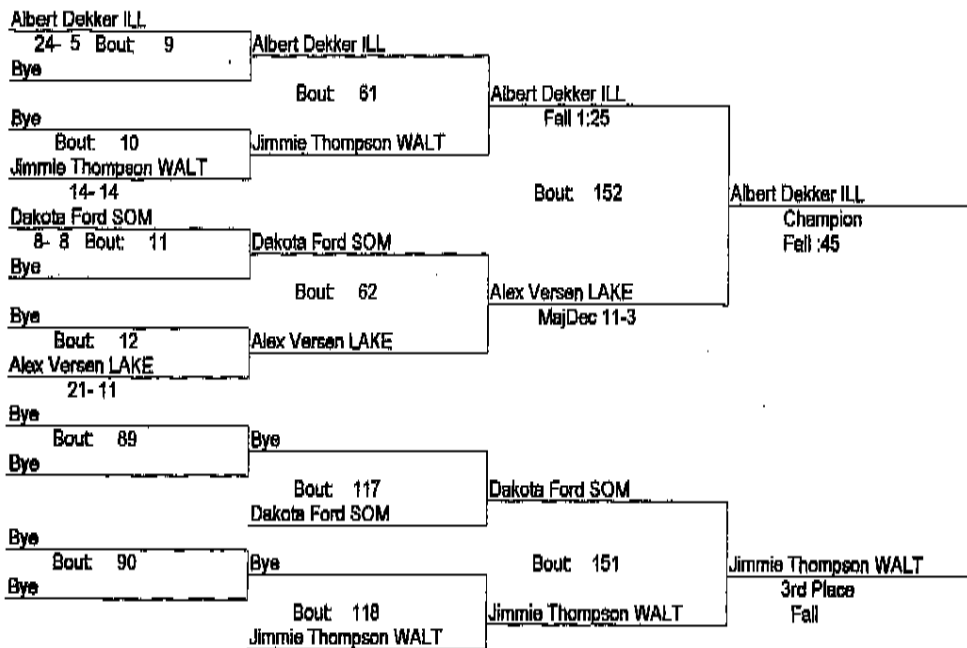

Rockford Lutheran Invitational (copy)

2/25/2008

119

- Place Winners -
1st Albert Dekker ILL 26- 5
2nd Alex Versen LAKE 22- 12
3rd Jimmie Thompson WALT 15- 15
4th Dakota Ford SOM 8- 10