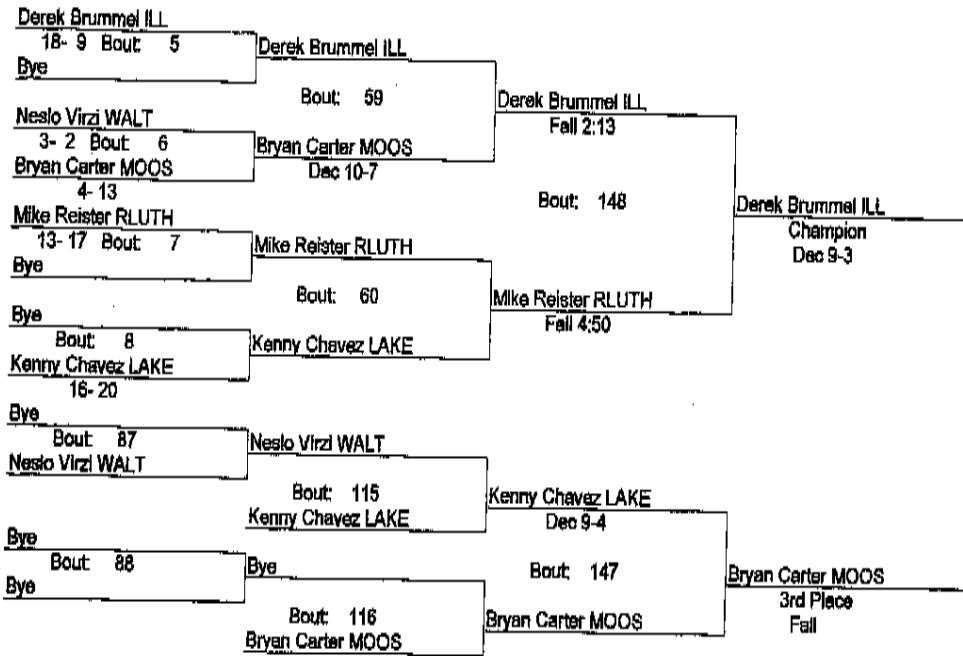

Rockford Lutheran Invitational (copy)

2/25/2008

112

1. Place Winners -

1st Derek Brummel ILL	20- 9
2nd Mike Reister RLUTH	14- 18
3rd Bryan Carter MOOS	6- 14
4th Kenny Chavez LAKE	17- 22