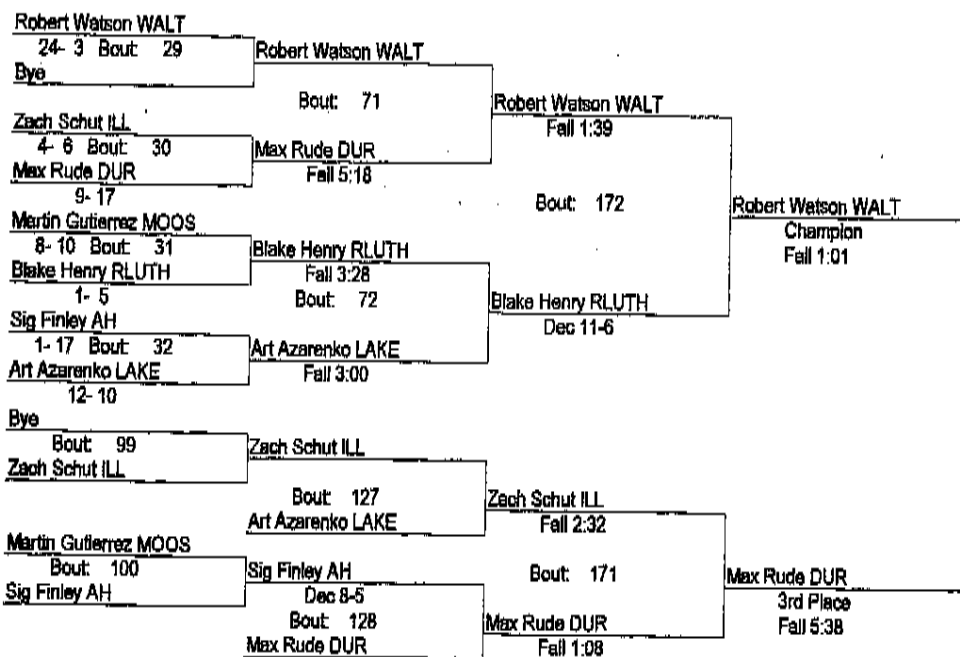

Rockford Lutheran Invitational (copy)

2/25/2008

145

1. Place Winners -
2. 1st Robert Watson WALT 26- 3
   - 2nd Blake Henry RLUTH 3- 6
   - 3rd Max Rude DUR 12- 18
   - 4th Zach Schut ILL 5- 8