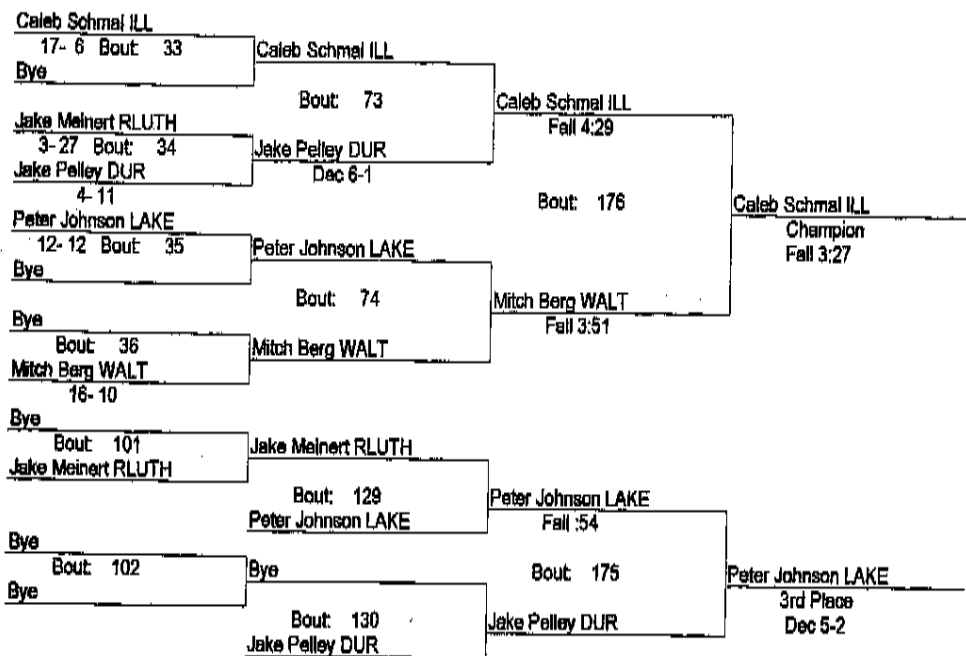

2/25/2008

145

- Place Winners -
- 1st Robert Watson WALT 26- 3
 - 2nd Blake Henry RLUTH 3- 6
 - 3rd Max Rude DUR 12- 18
 - 4th Zach Schut ILL 5- 8

Rockford Lutheran Invitational (copy)

2/25/2008

152

- Place Winners -
- | | |
|------------------------|--------|
| 1st Caleb Schmal ILL | 19- 6 |
| 2nd Mitch Berg WALT | 17- 11 |
| 3rd Peter Johnson LAKE | 14- 13 |
| 4th Jake Pelley DUR | 5- 13 |

Rockford Lutheran Invitational (copy)

2/25/2008

160

- Place Winners -
- 1st Will Jenkins WALT 27- 3
 - 2nd Peter Crocco AH 21- 7
 - 3rd Dan Groen ILL 22-12
 - 4th Biniyam Melesse LAKE 18-14

Rockford Lutheran Invitational (copy)