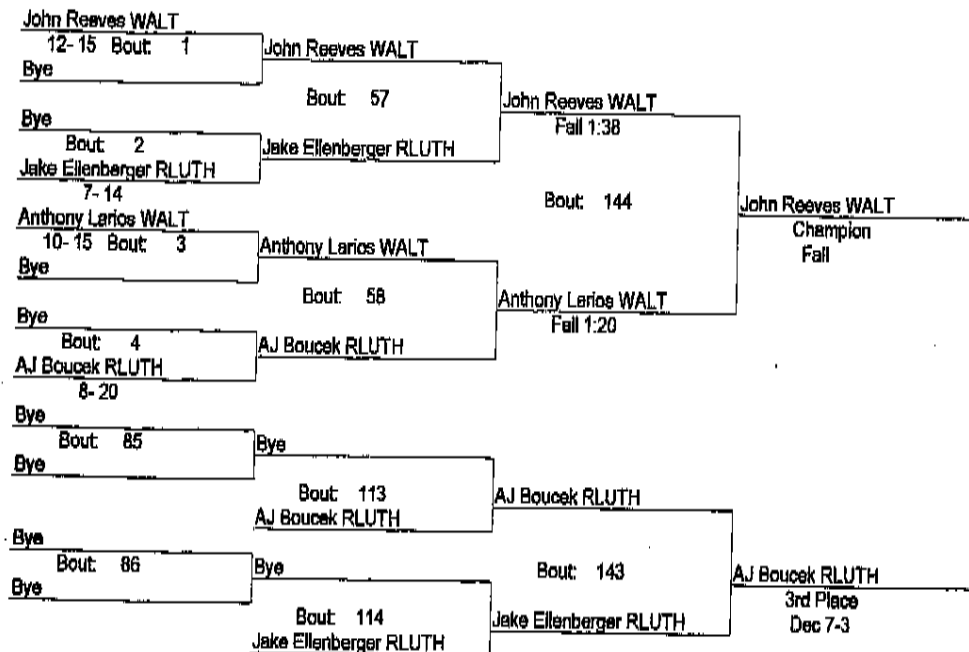

Rockford Lutheran Invitational (copy)

1/25/2008

Place	Score	Name	1st	2nd	3rd	4th
1	232.00	*Walter Lutheran	6	4	2	2
2	152.00	Illiana Christian	3	1	3	2
3	125.00	*Rockford Lutheran	2	3	1	3
4	104.50	Somonauk	2	1	2	2
5	73.00	Durand	1		3	1
6	58.50	Moosehart		1	2	1
7	54.00	Lake Forest Academy		1	1	3
8	51.00	Alden-Hebron				3

* Team has non-scoring wrestler

Rockford Lutheran Invitational (copy)

2/25/2008

103

- Place Winners -

- 1st John Reeves WALT 14- 15
- 2nd Anthony Larios WALT 11- 16
- 3rd AJ Boucek RLUTH 9- 21
- 4th Jake Ellenberger RLUTH 7- 16