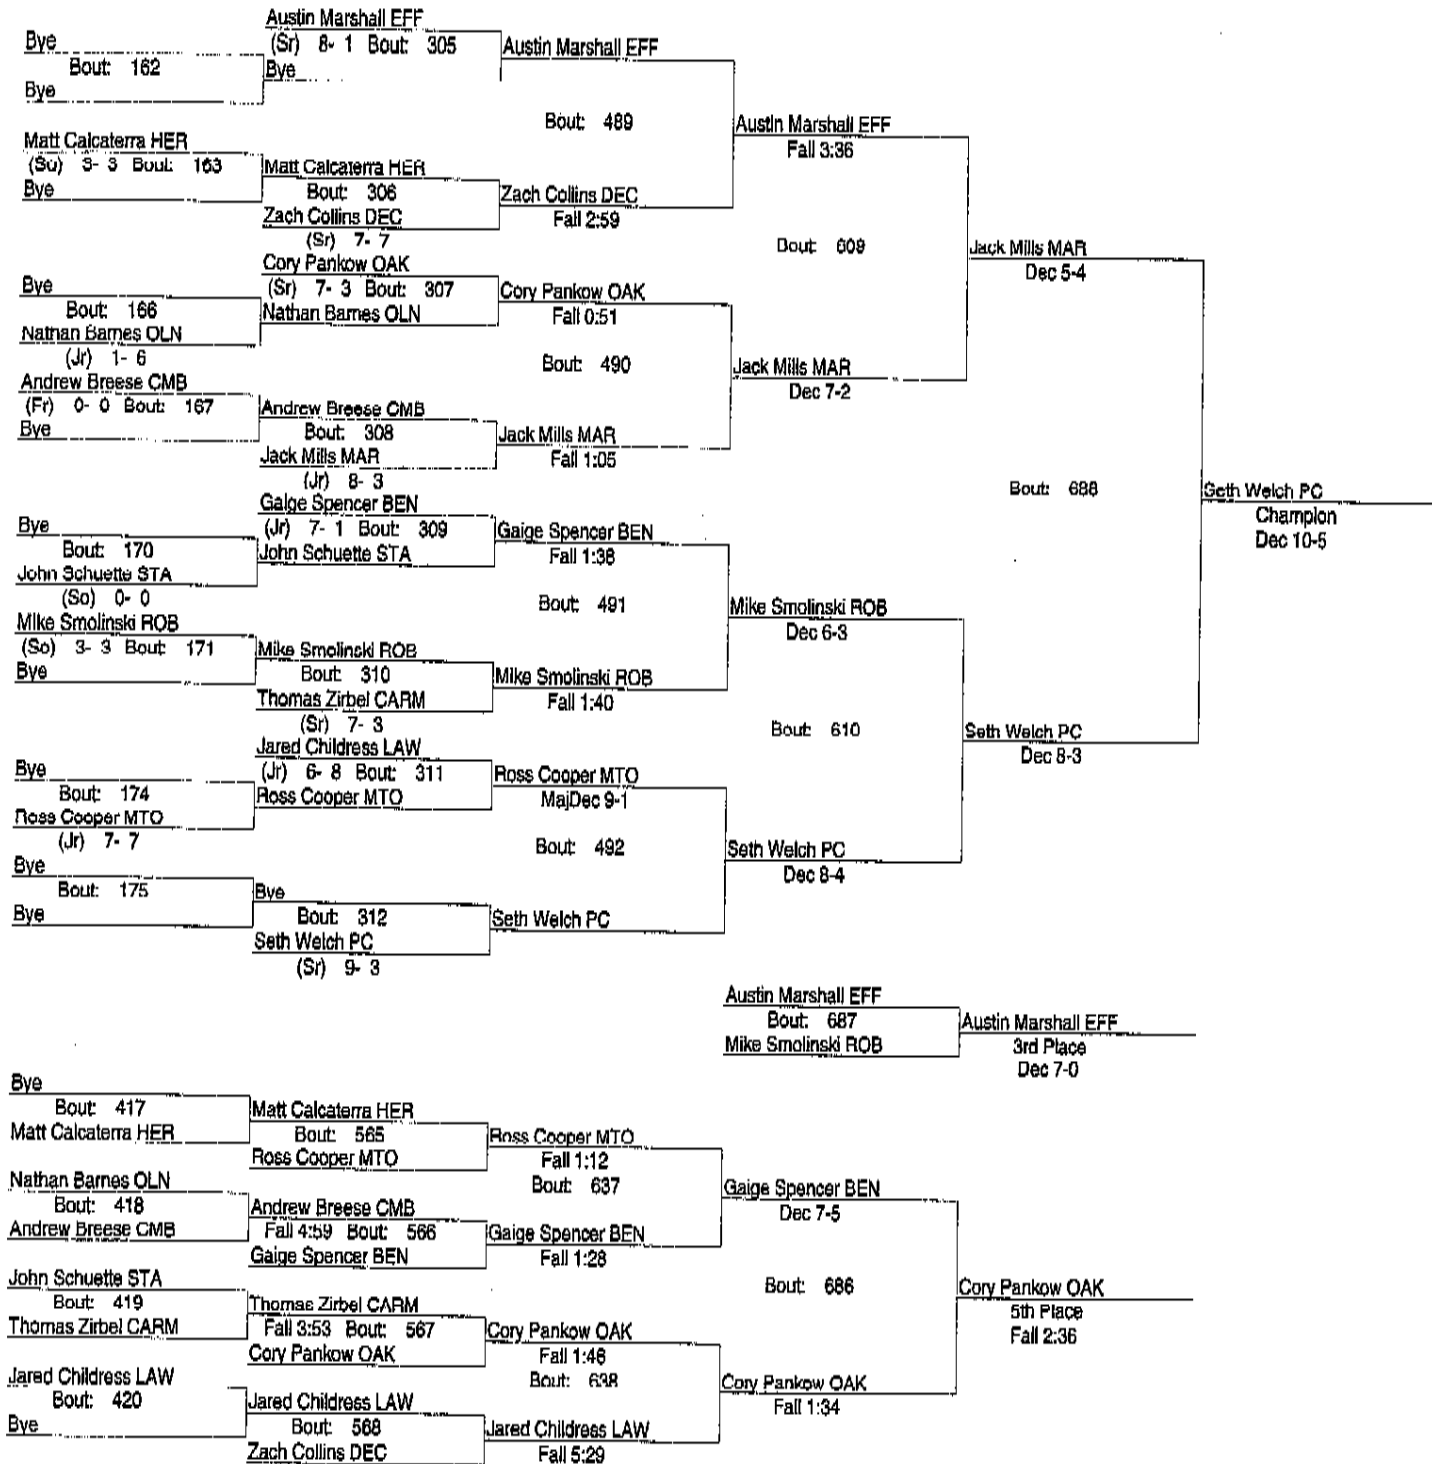

# 2008 Skull And Crossbones Invitational Tournament

12/20/08

145

# 2008 Skull And Crossbones Invitational Tournament

12/20/08

171