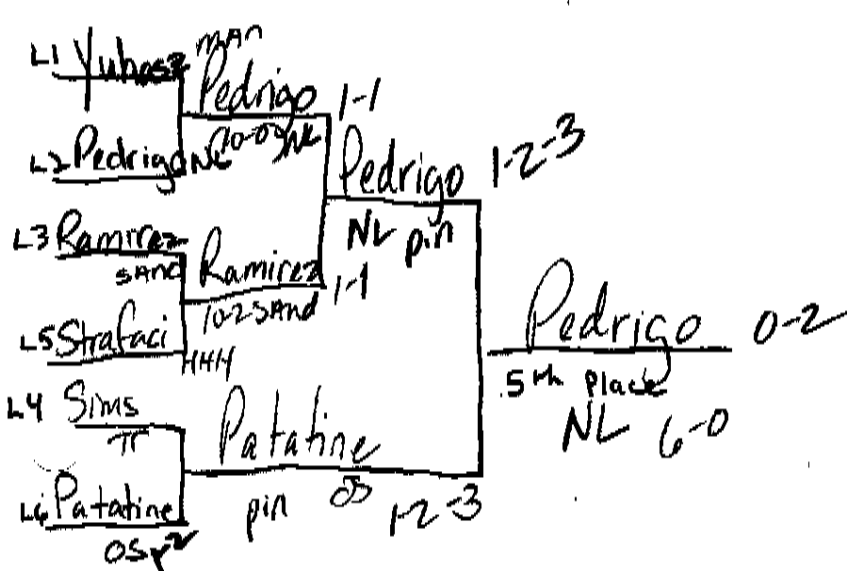

65 lbs

Cater Dillon

55.1 ~~Brandon Presler~~ CH

11 man bracket

70 lbs

9 man bracket

75 lbs

10 Man Bracket

14 MAN BRACKET

80 lbs

80% Brendon Cafferkey Luk

14 MAN BRACKET

85 lbs

90 lbs

11 man bracket

95 lbs.