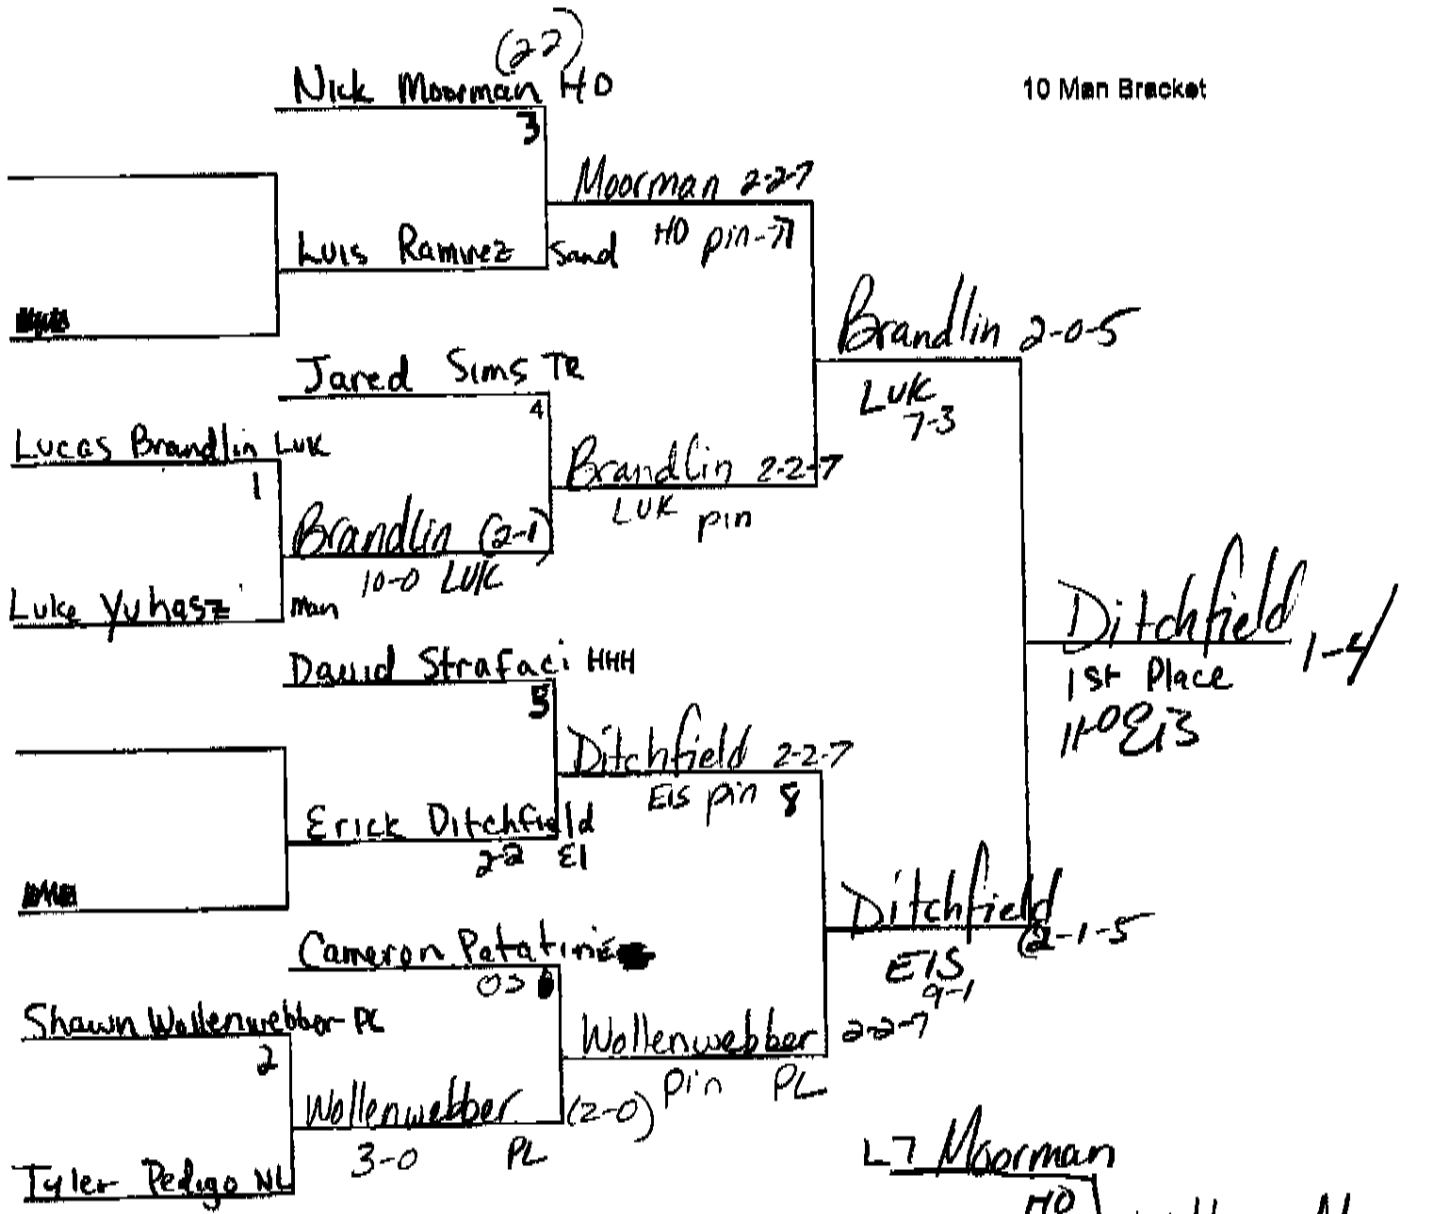

65 lbs

Cater Dillon

55.1 ~~Brandon Presler~~ CH

11 man bracket

70 lbs

9 man bracket

75 lbs

10 Man Bracket