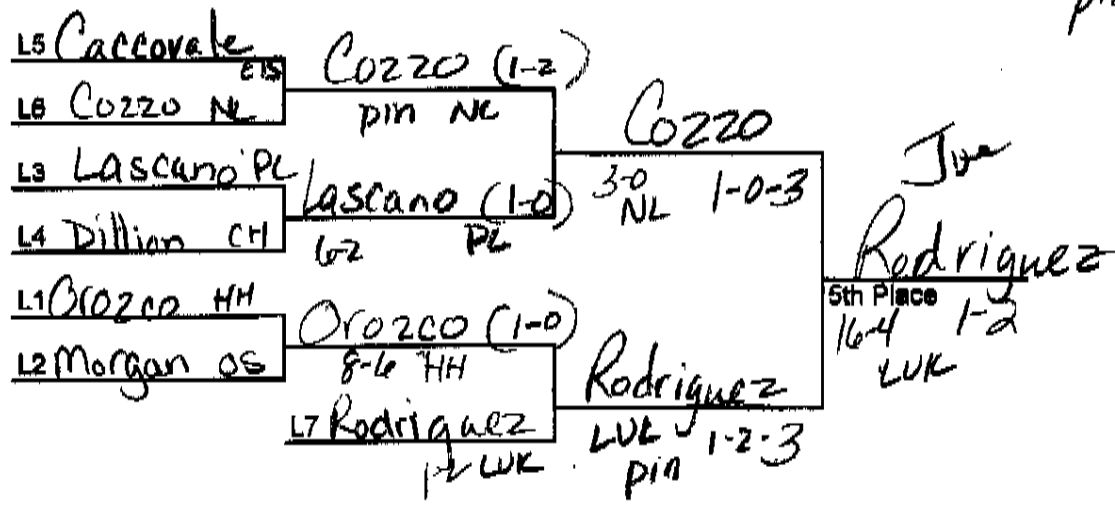

65 lbs

Cater Dillon

55.1 ~~Brandon Presler~~ CH

11 man bracket

70 lbs

9 man bracket

75 lbs

10 Man Bracket