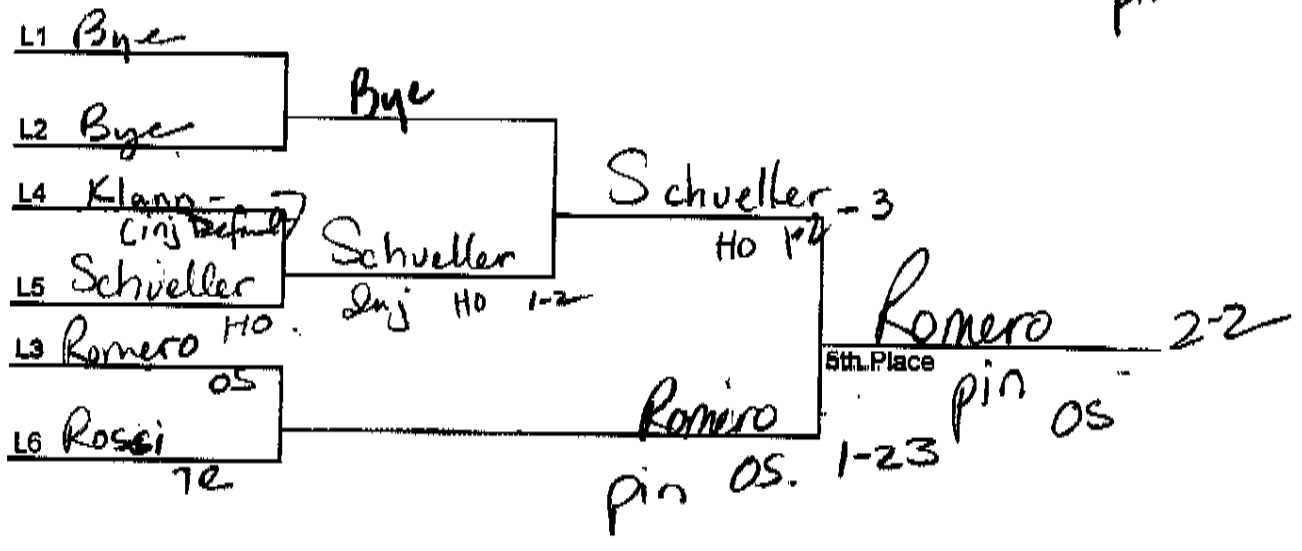

215 lbs

8 Man Bracket
~~10 Man Bracket~~