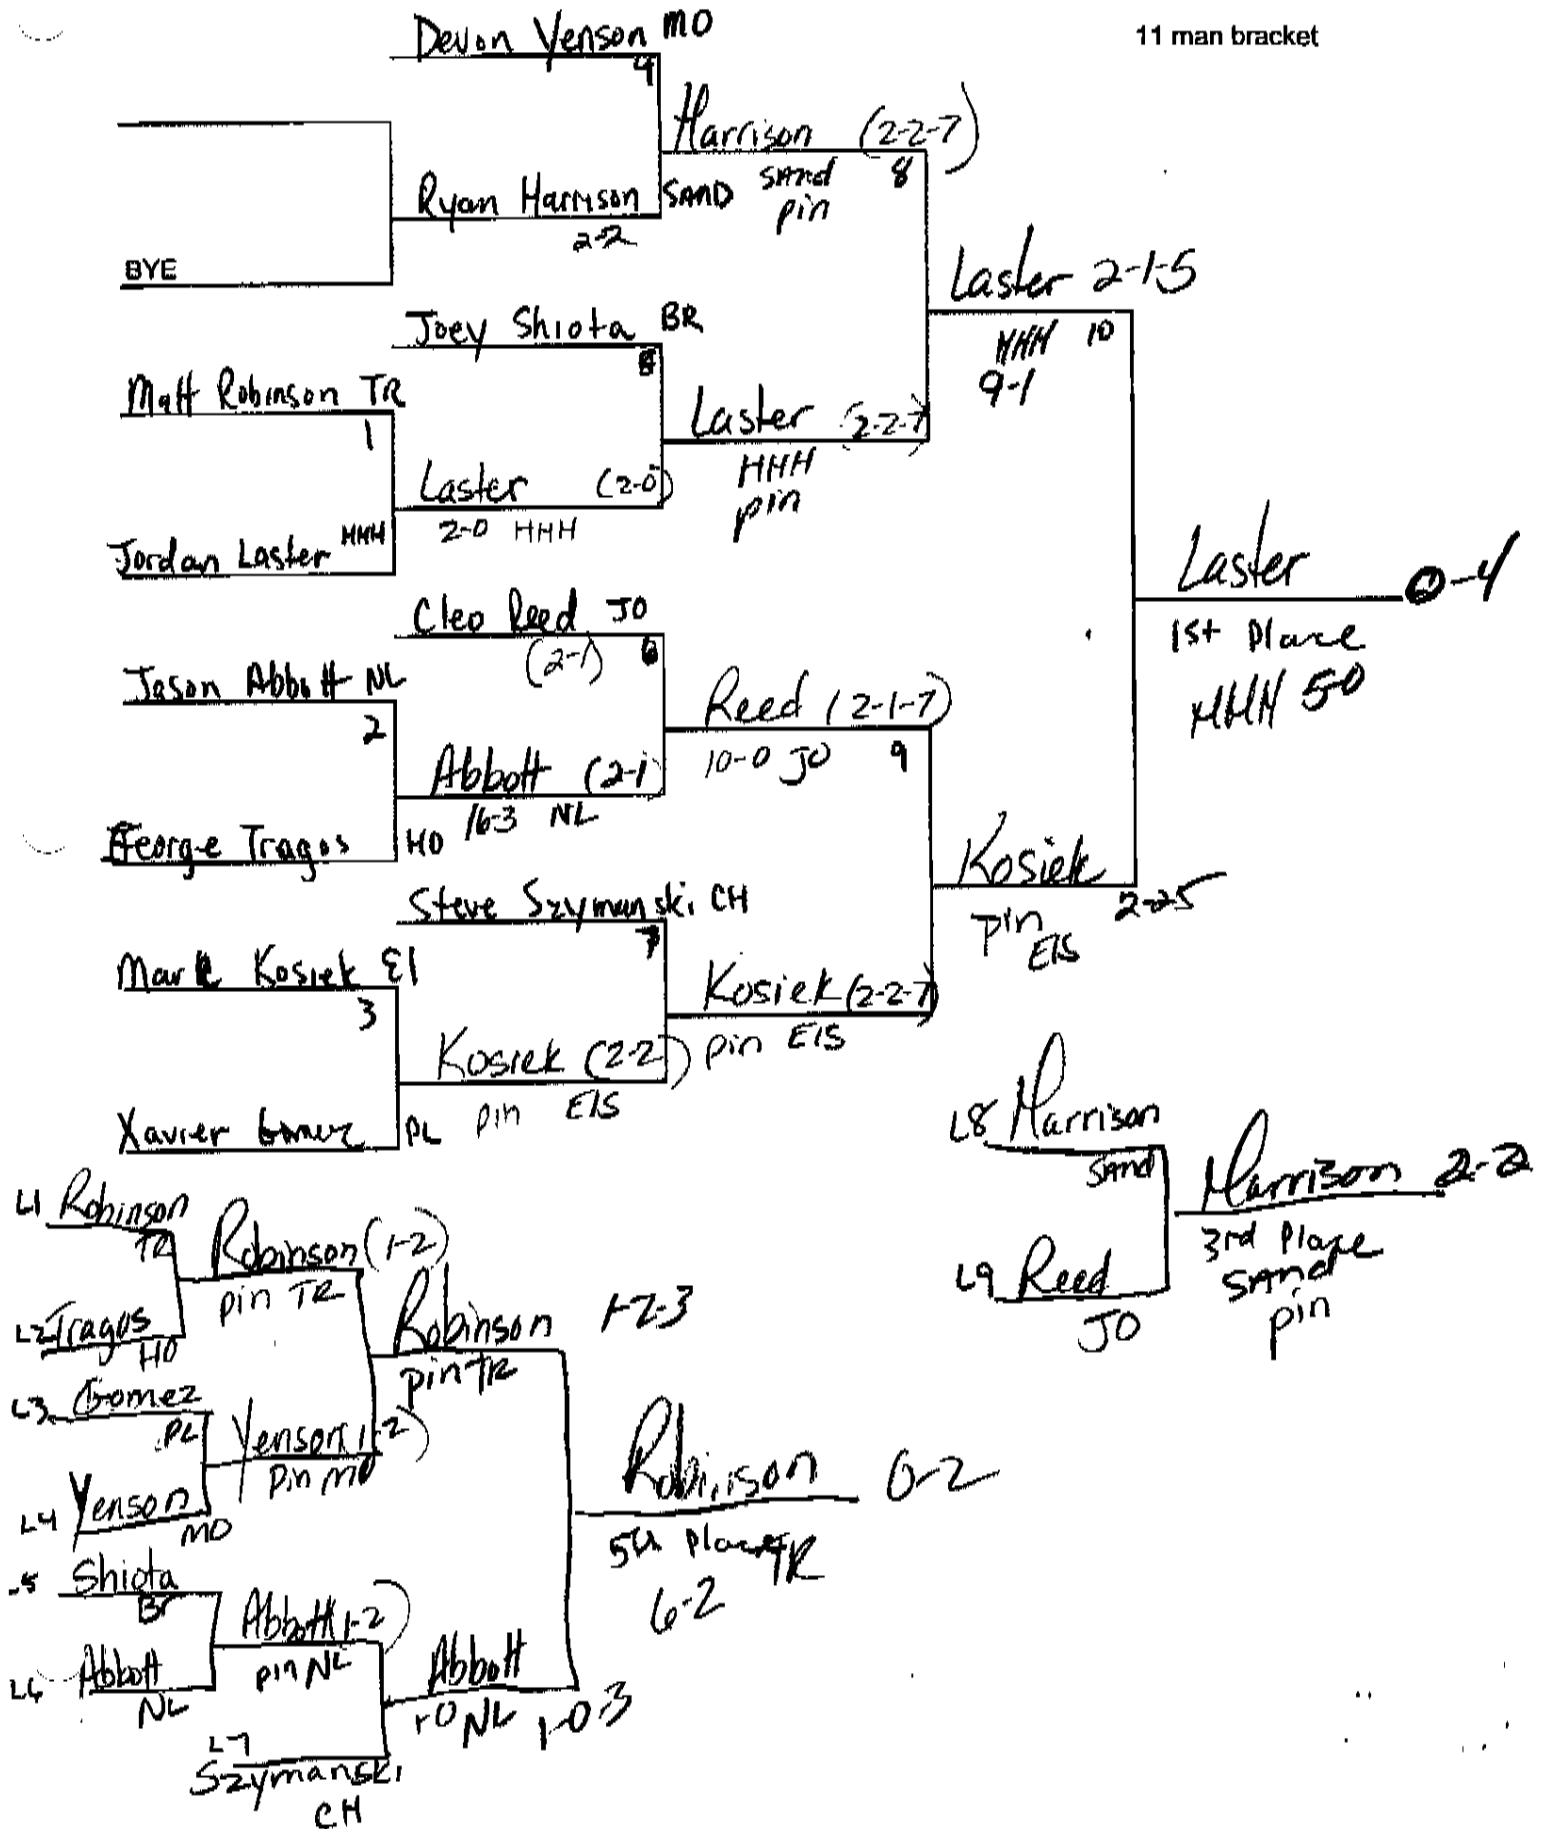

14 MAN BRACKET

80 lbs

80% Brendon Cafferkey Luk

14 MAN BRACKET

85 lbs

90 lbs

11 man bracket

95 lbs.