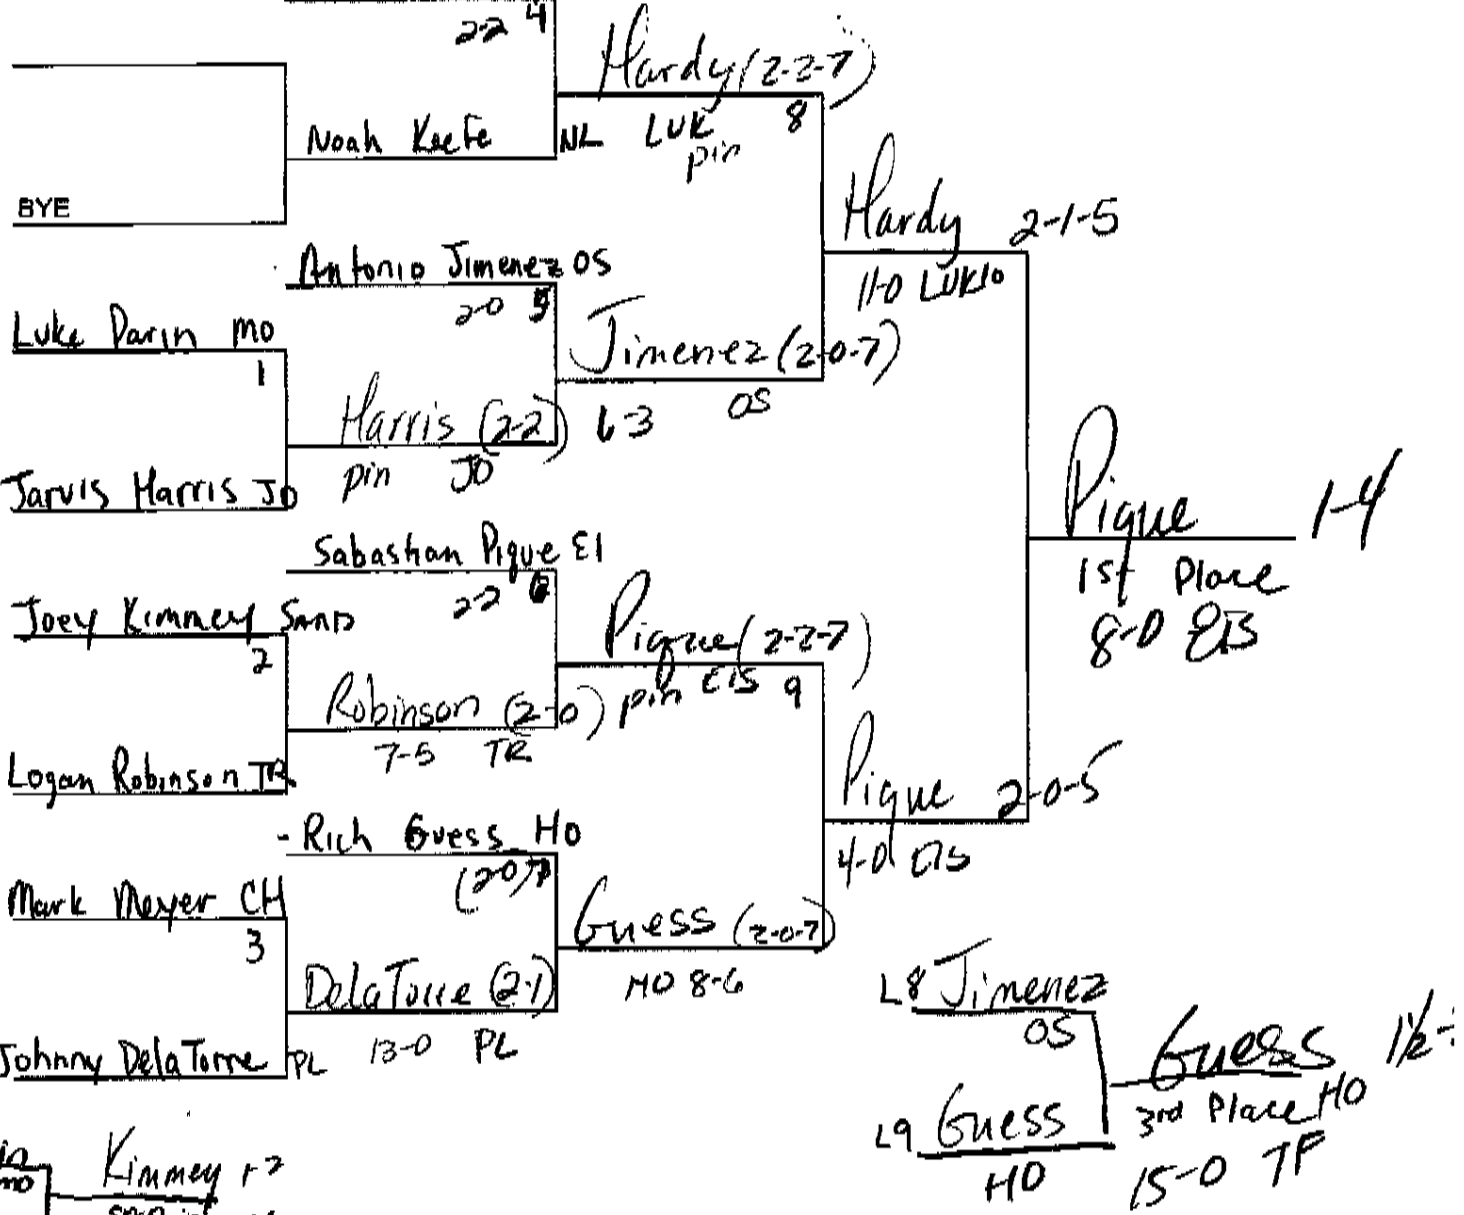

14 MAN BRACKET

80 lbs

80% Brendon Cafferkey Luk

14 MAN BRACKET

85 lbs

90 lbs

11 man bracket

95 lbs.

10 Man Bracket

100 lbs.

11 man bracket

Wa Qwan Hardy LUK

105 lbs

12 man bracket

112 lbs

13 man bracket