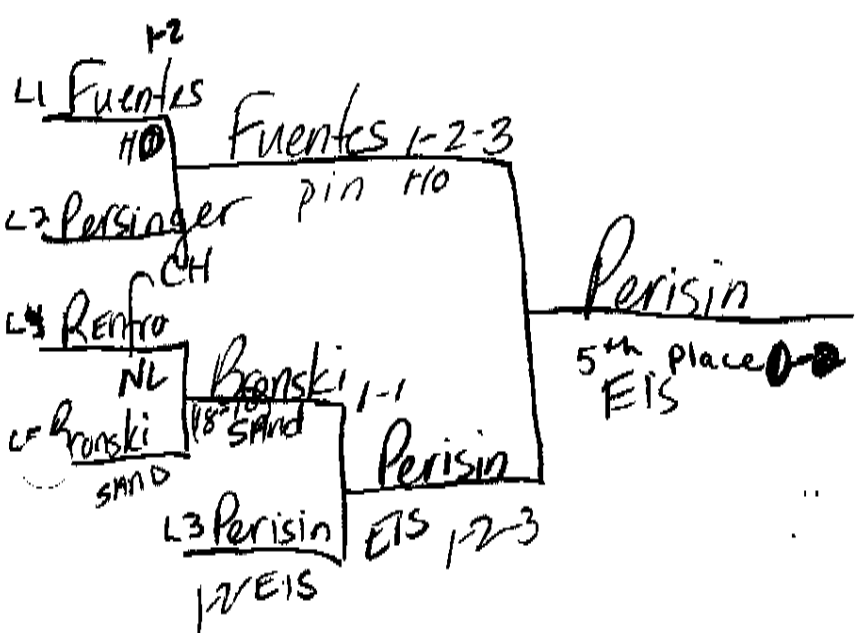

65 lbs

Cater Dillon

55.1 ~~Brandon Presler~~ CH

11 man bracket

70 lbs

9 man bracket

75 lbs

10 Man Bracket

14 MAN BRACKET

80 lbs

80% Brendon Cafferkey Luk

14 MAN BRACKET

85 lbs

90 lbs

11 man bracket

95 lbs.