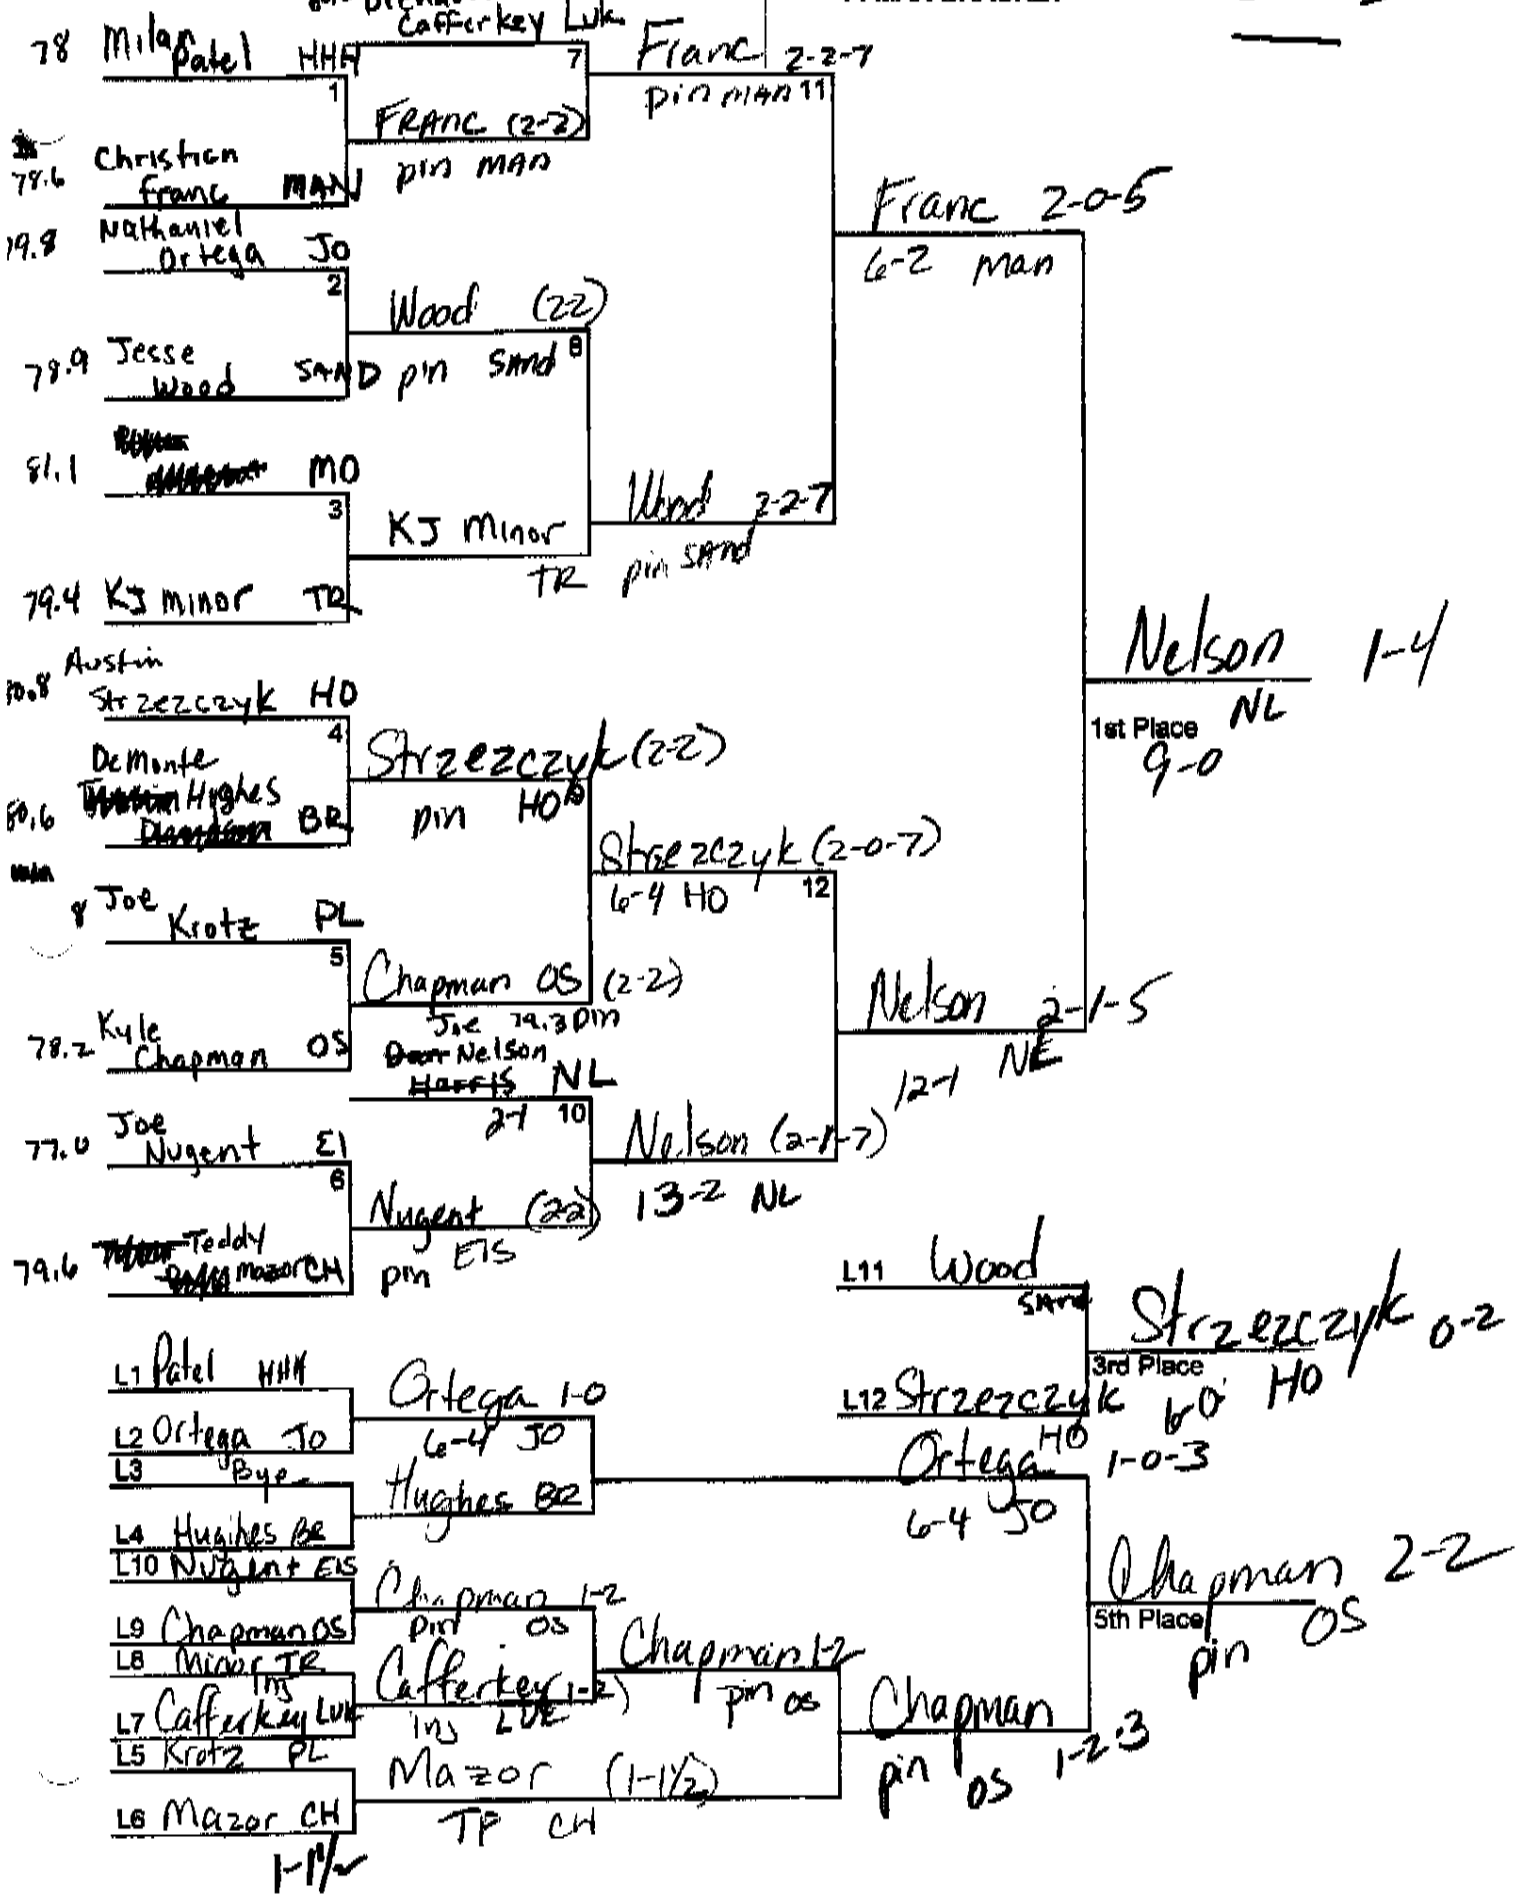

14 MAN BRACKET

80 lbs

80% Brendon Cafferkey Luk