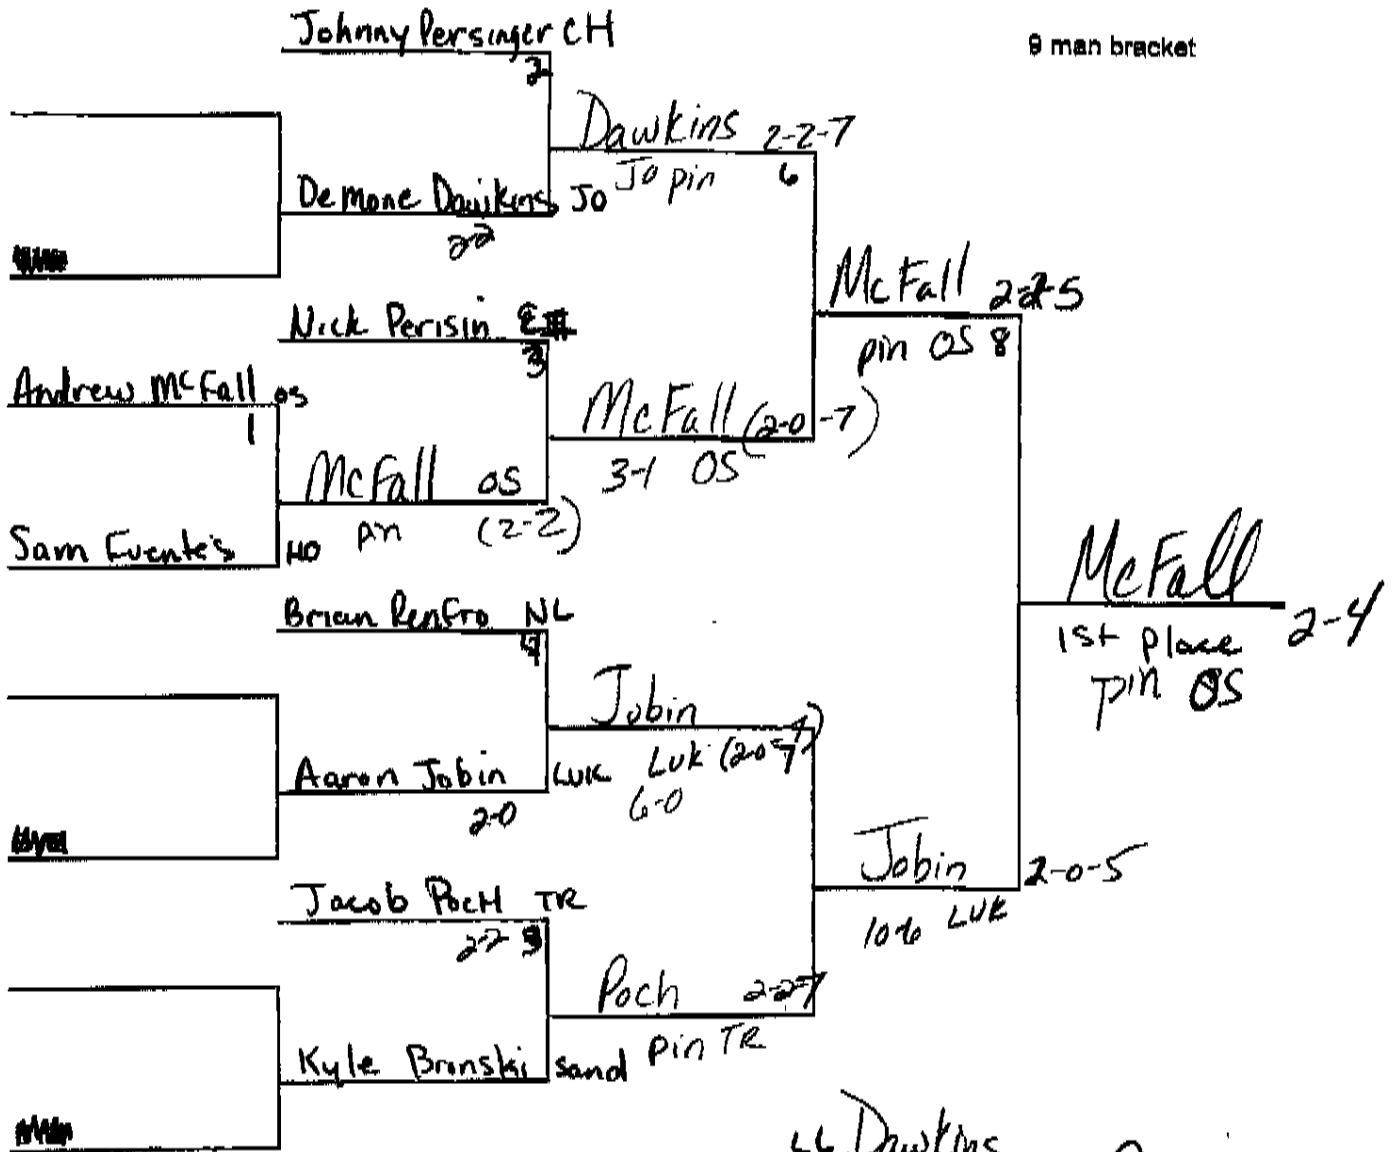

65 lbs

Cater Dillon

55.1 ~~Brandon Presler~~ CH

11 man bracket

70 lbs

9 man bracket

75 lbs

10 Man Bracket