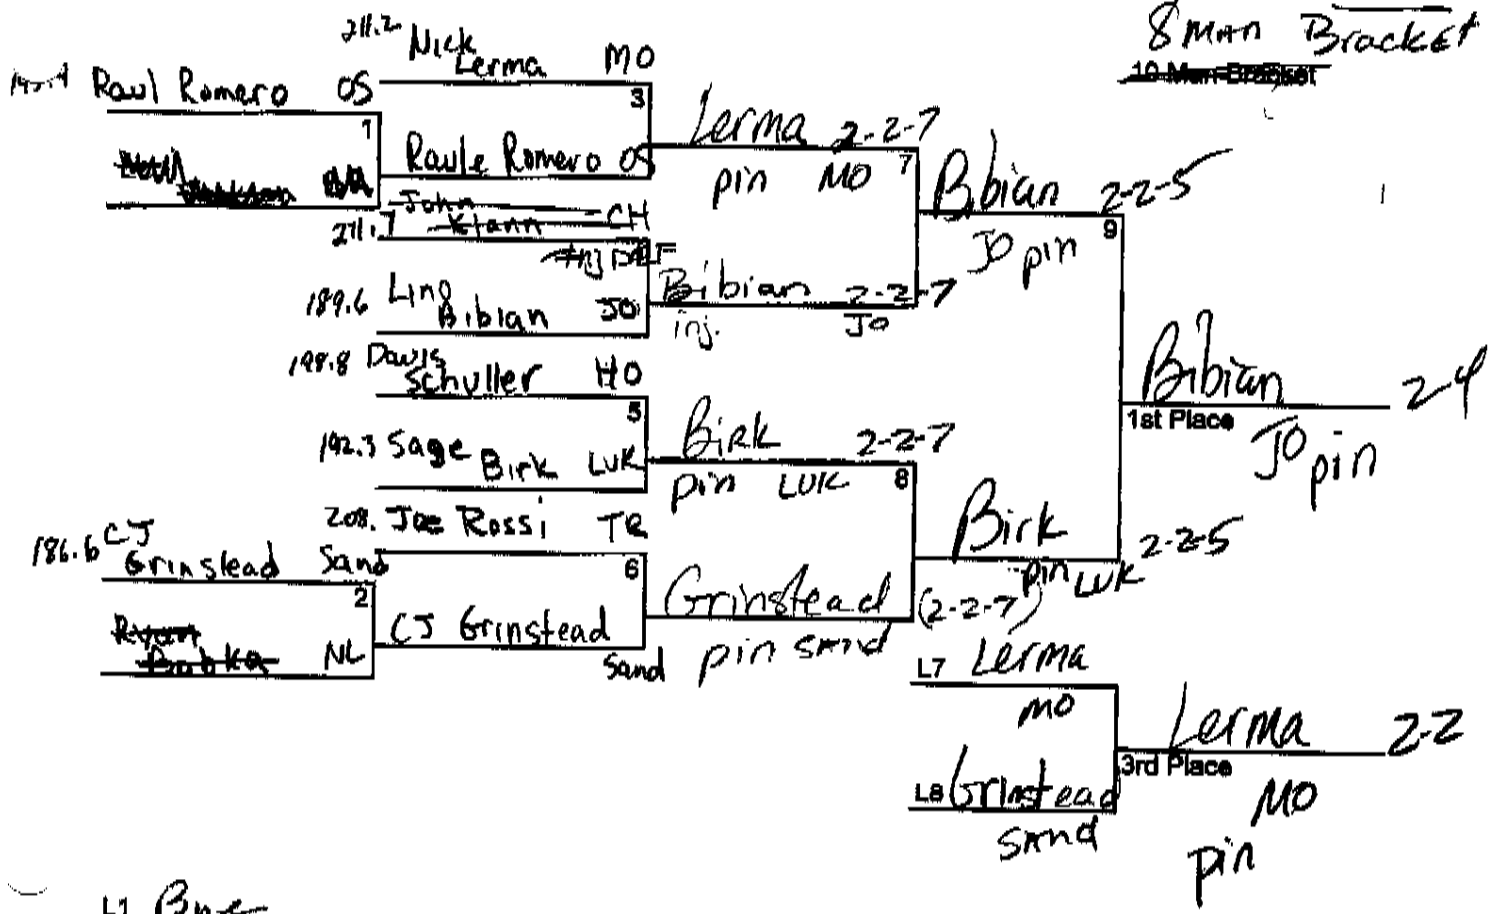

215 lbs

8 Man Bracket
~~10 Man Bracket~~