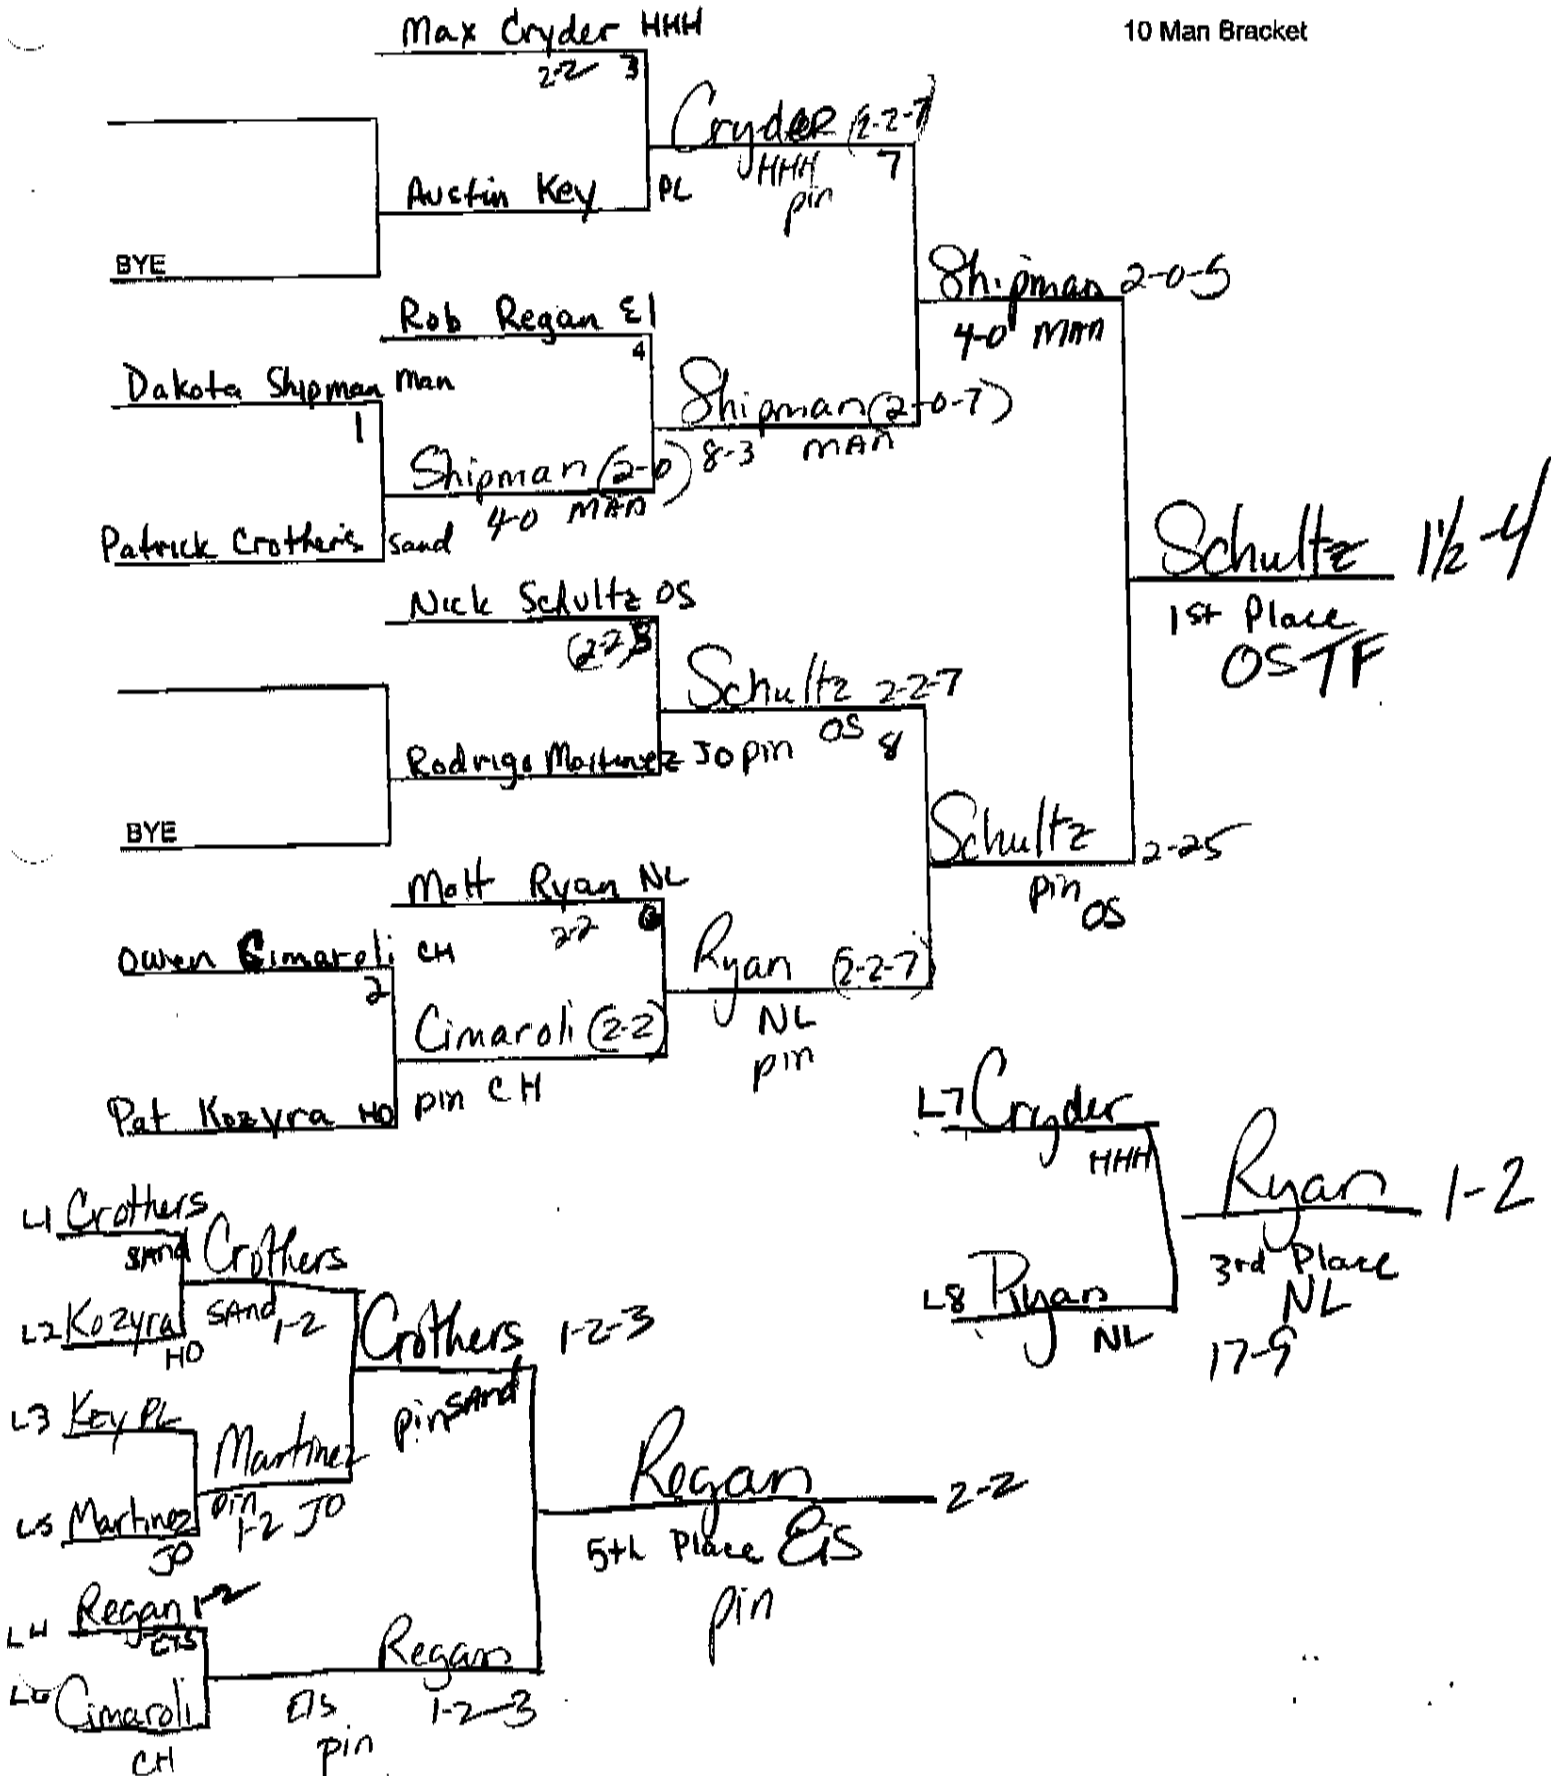

95 lbs.

10 Man Bracket