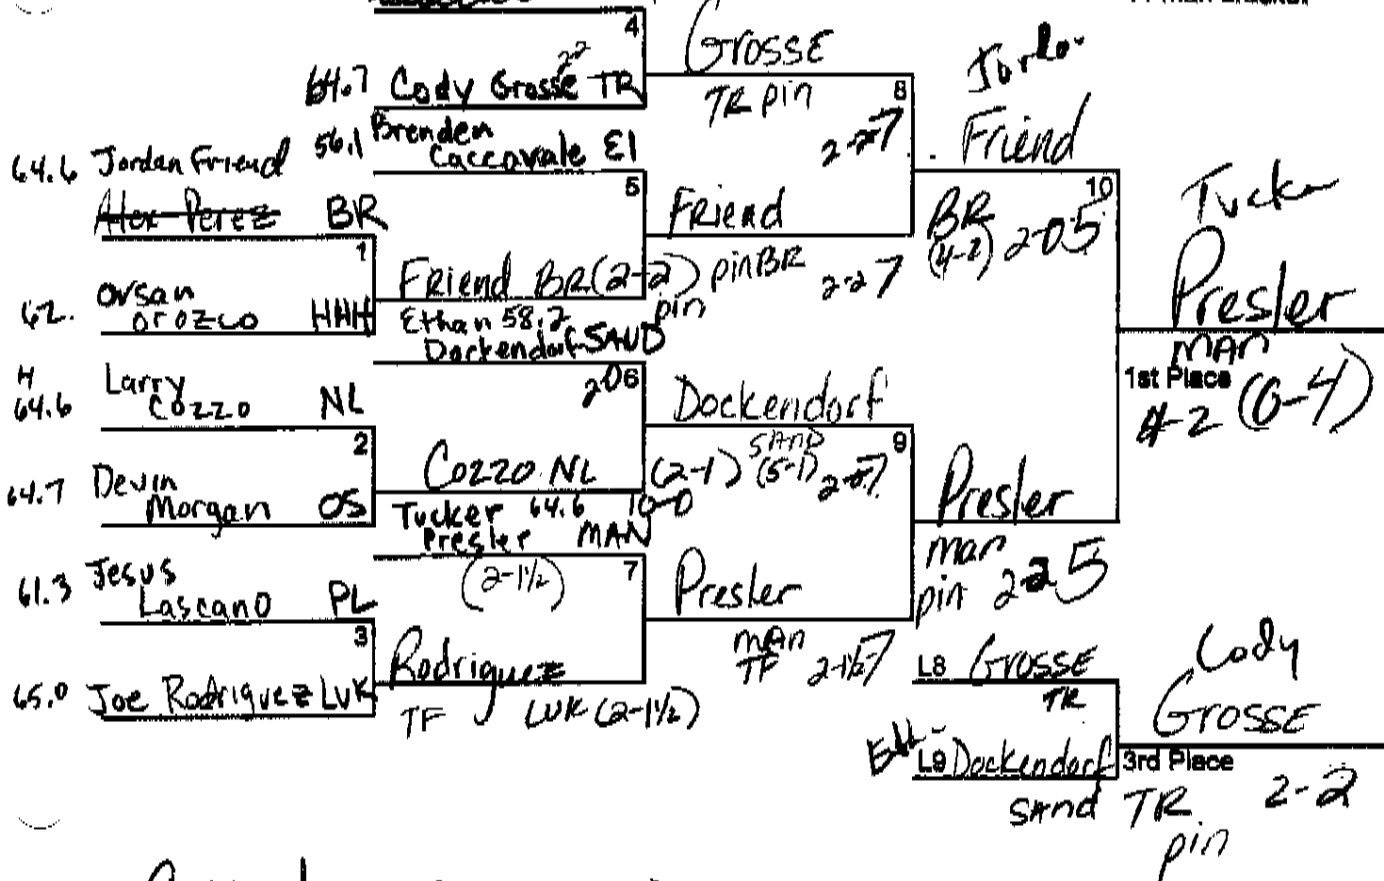

65 lbs

Cater Dillon

55.1 ~~Brandon Presler~~ CH

11 man bracket

70 lbs

9 man bracket

75 lbs

10 Man Bracket

14 MAN BRACKET

80 lbs

80% Brendon Cafferkey Luk

14 MAN BRACKET

85 lbs

90 lbs

11 man bracket

95 lbs.