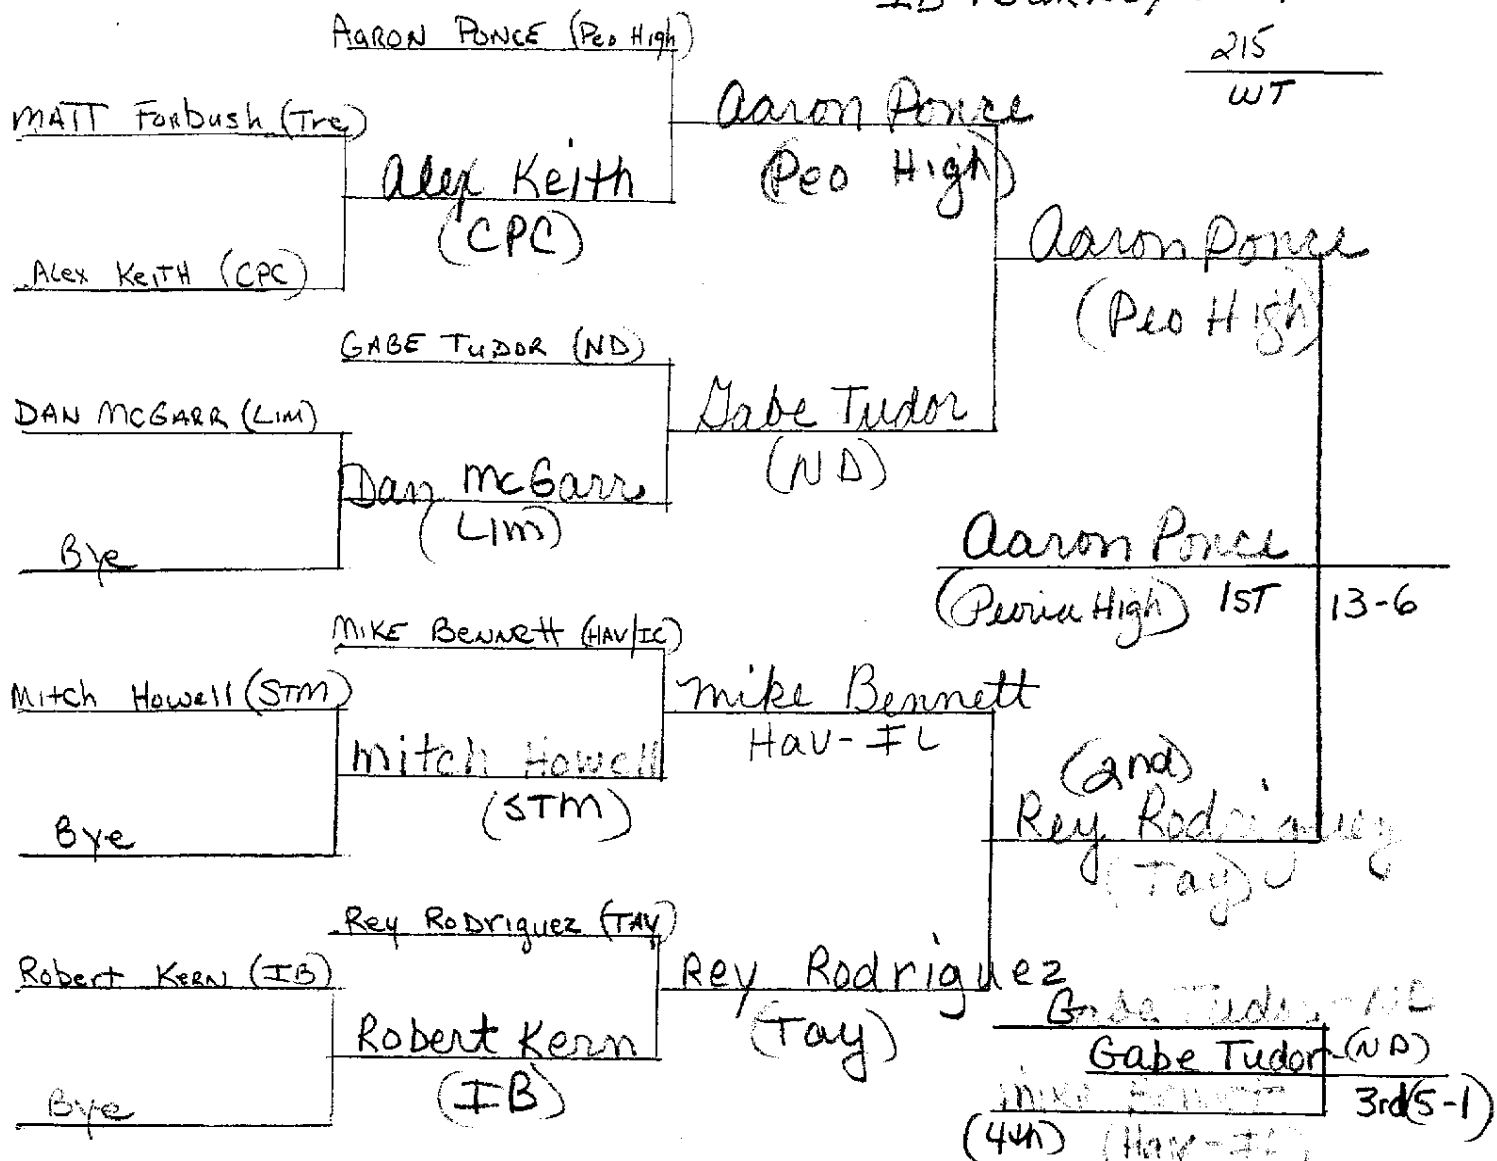

IB TOURNEY 2009

215

WT