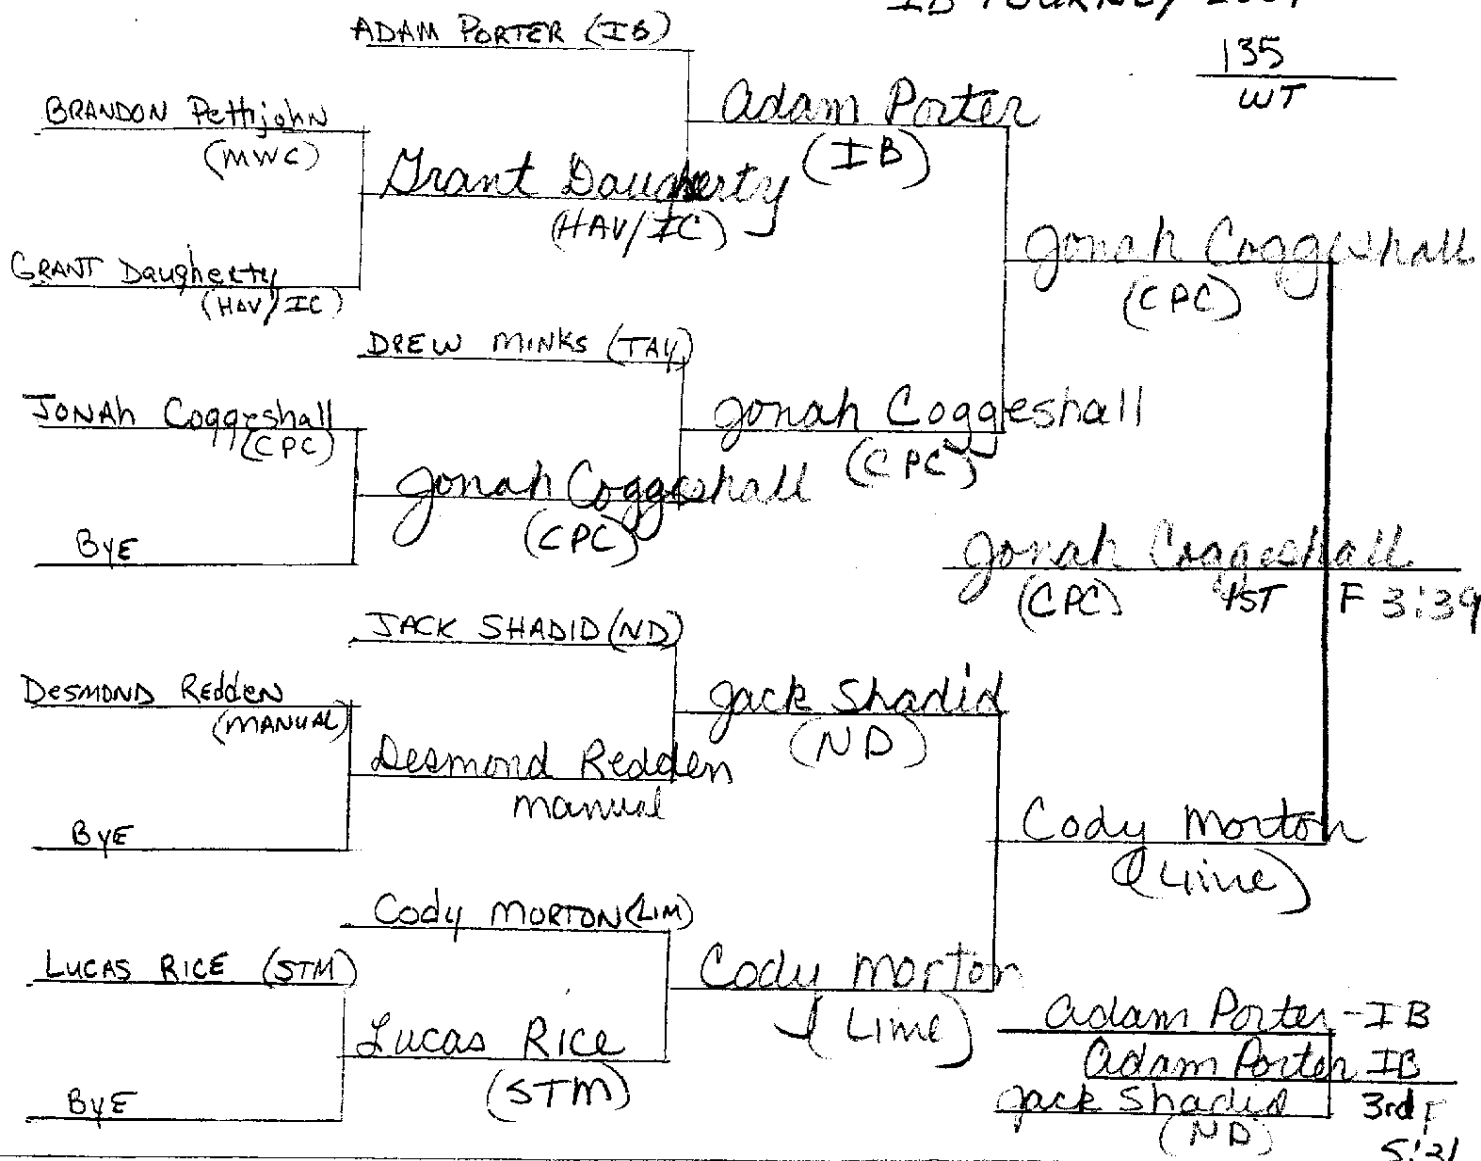

IB TOURNEY 2009

103
WT

CONSOLATION

1 Luke Cusack (Notre Dame)

IB TOURNEY 2009

112
WT

CONSOLATION

IB TOURNEY 2009

IB TOURNEY 2009

140
WT

Logan Eidson
CPC

Logan Eidson
(CPC)

(2nd)
Logan Eidson
CPC

Bye

Matt Semple
STM

Dennis Lamprez

Dennis Lamprez
Taylorville

Dennis Lamprez (Tay)
(Tay)

(#B)
Tyler White
8-6 1st

Tyler White
IB

Tyler White
(IB)

Tyler White
(#B)

D'metri Powell
Hav/IC

D'metri Powell
HAV-IC