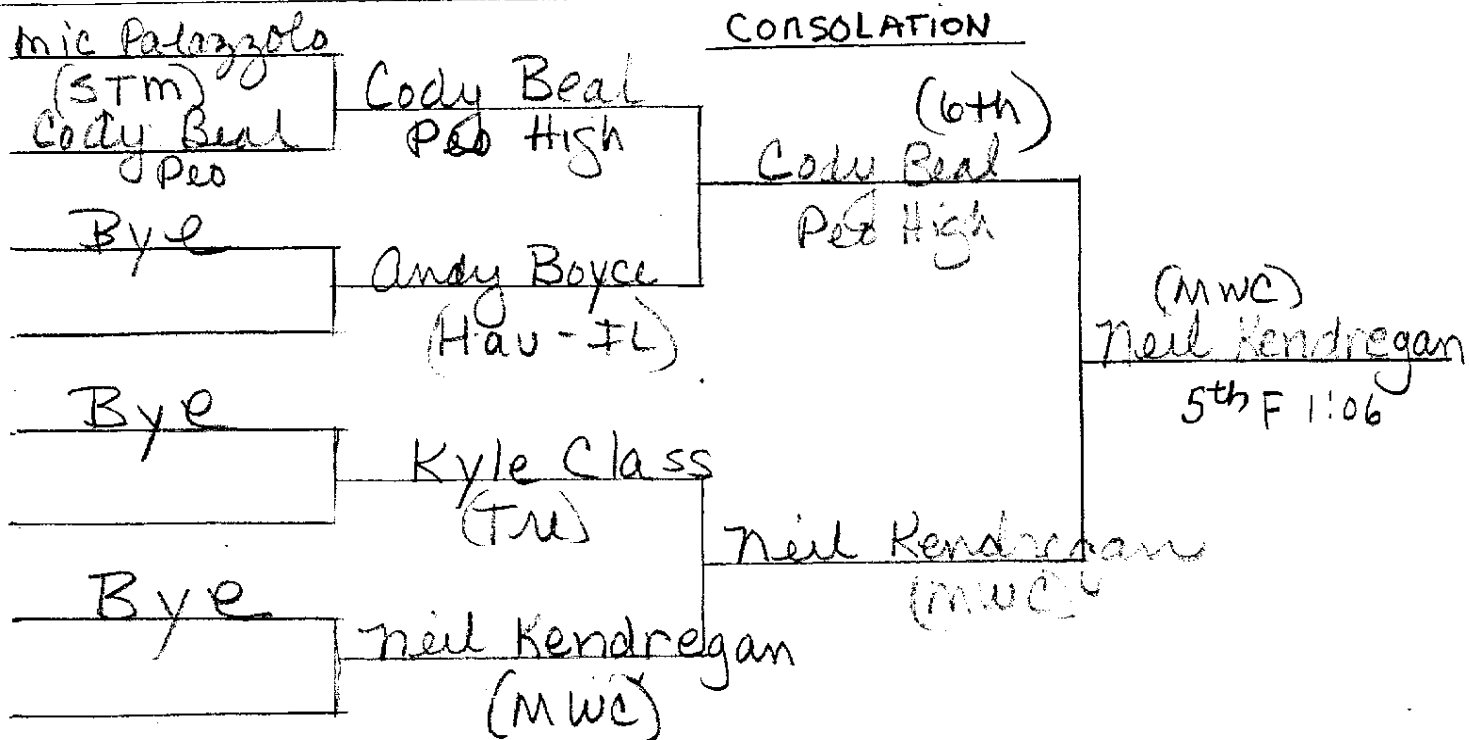

CONSOLATION

IB TOURNEY 2009

152
WT

* Johnnie Howard (MWC)

CONSOLATION

IB TOURNEY 2009

160
WT

CONSOLATION