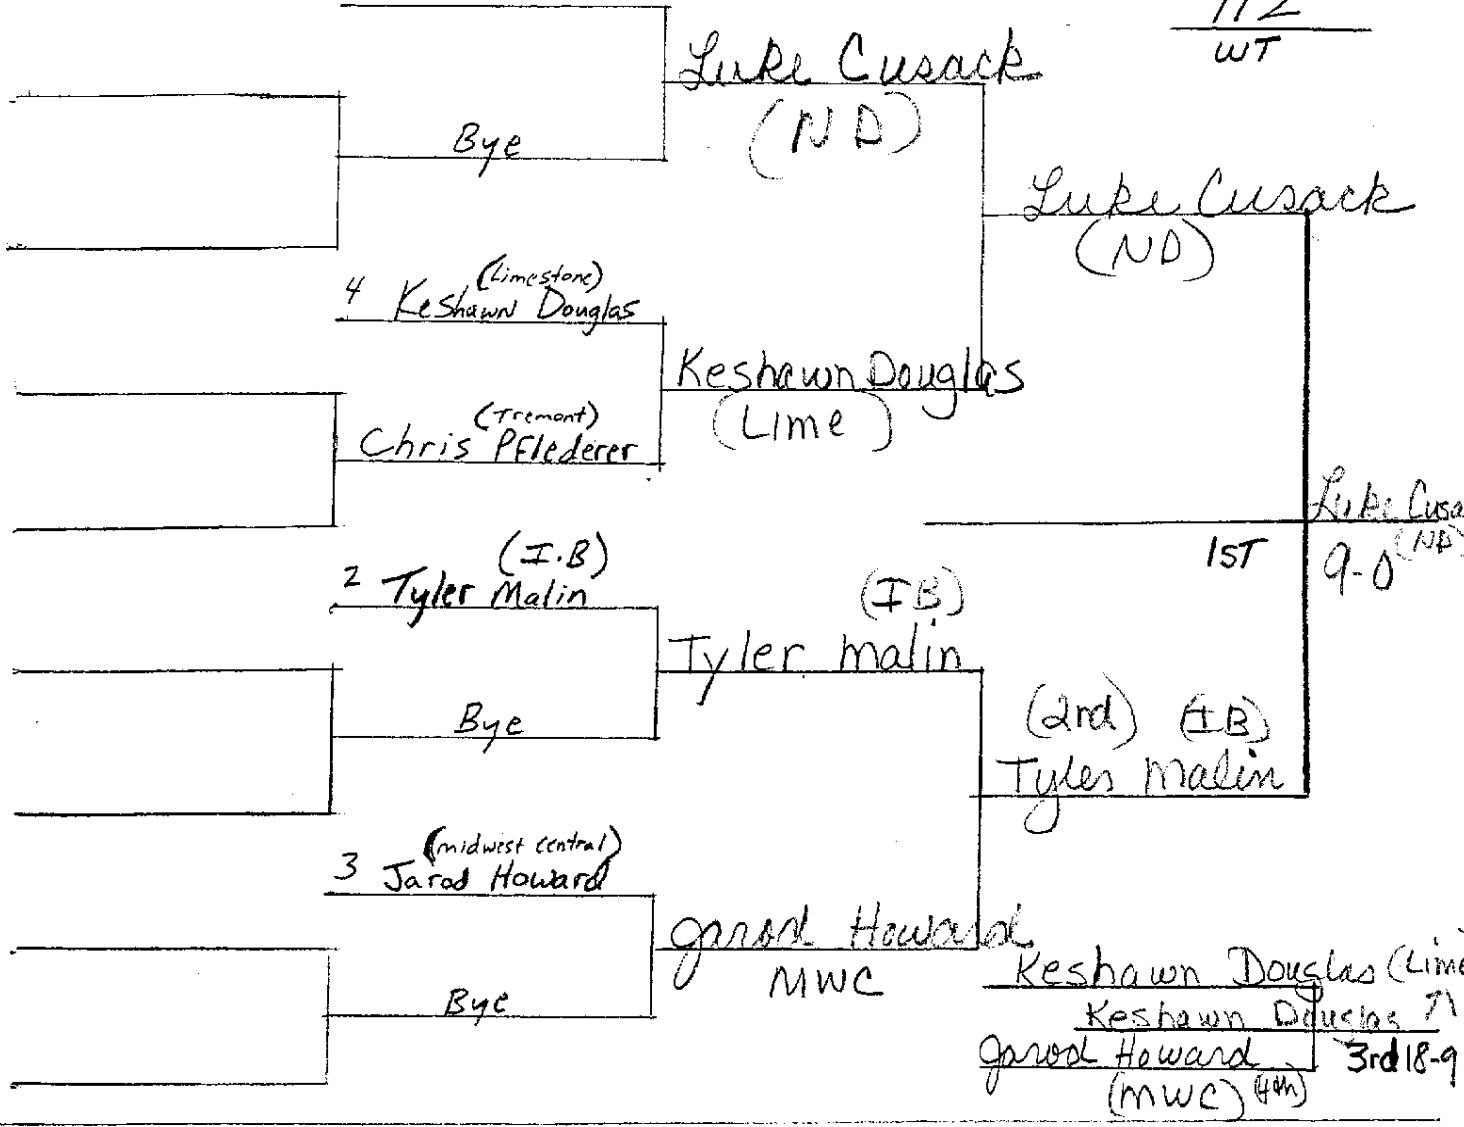

Illini Bluffs Tournament

January 10th

2009

CPC	1)	Camp Point Central	—	213.5
ND	2)	Peoria Notre Dame	—	189.5
IB	3)	Illini Bluffs	—	152
Line	4)	Limestone	—	150
Tay	5)	Taylorville	—	111
MWC	6)	Midwest Central	—	110
Tre	7)	Tremont	—	97
Man	8)	Manual	—	72
STC	9)	St. Thomas Moore	—	64
Peo H	10)	Peoria High	—	62
Hav-IC	11)	Havana / i.e.	—	59

IB TOURNEY 2009

103
WT

CONSOLATION

1 Luke Cusack (Notre Dame)

IB TOURNEY 2009

112
WT

CONSOLATION

IB TOURNEY 2009