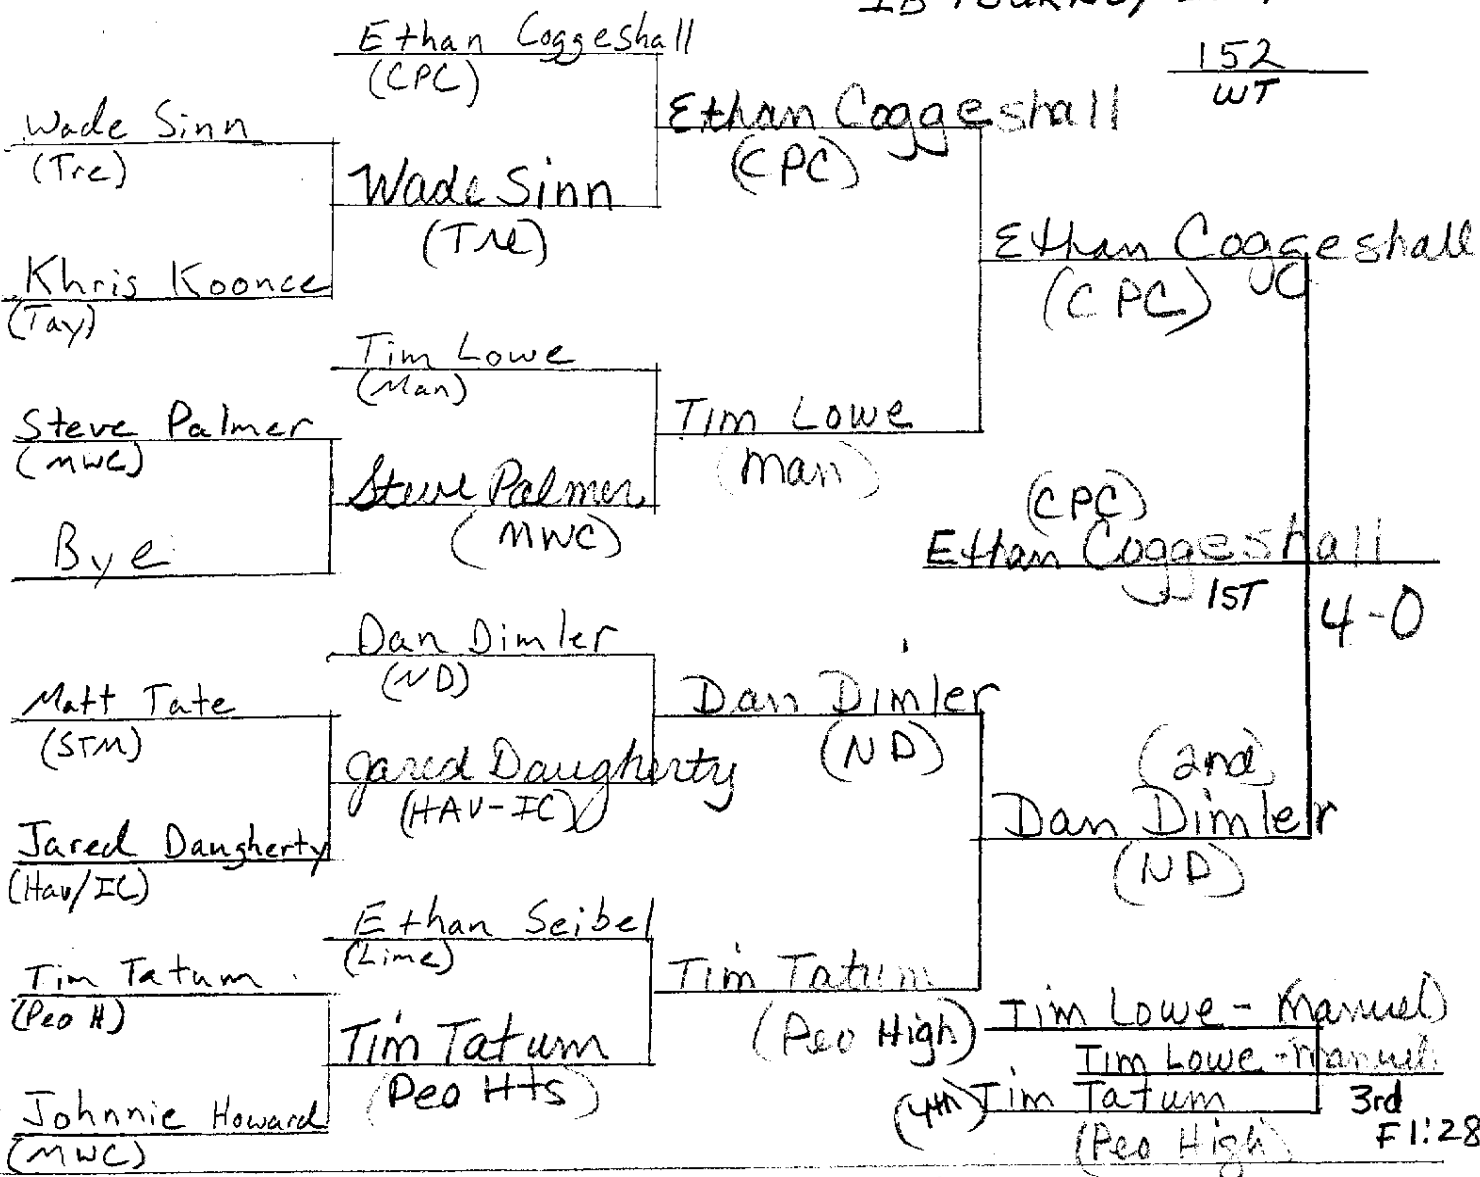

IB TOURNEY 2009

152
WT