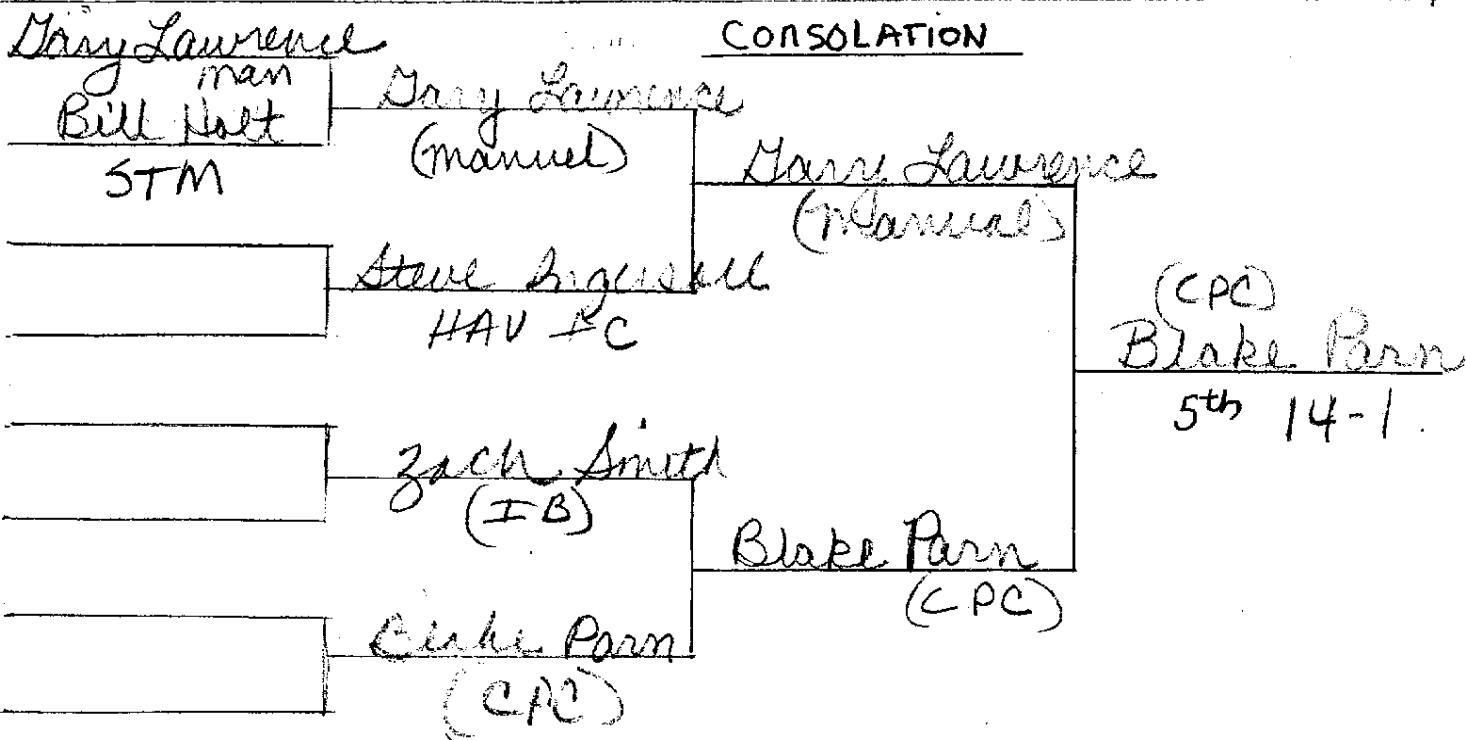

CONSOLATION