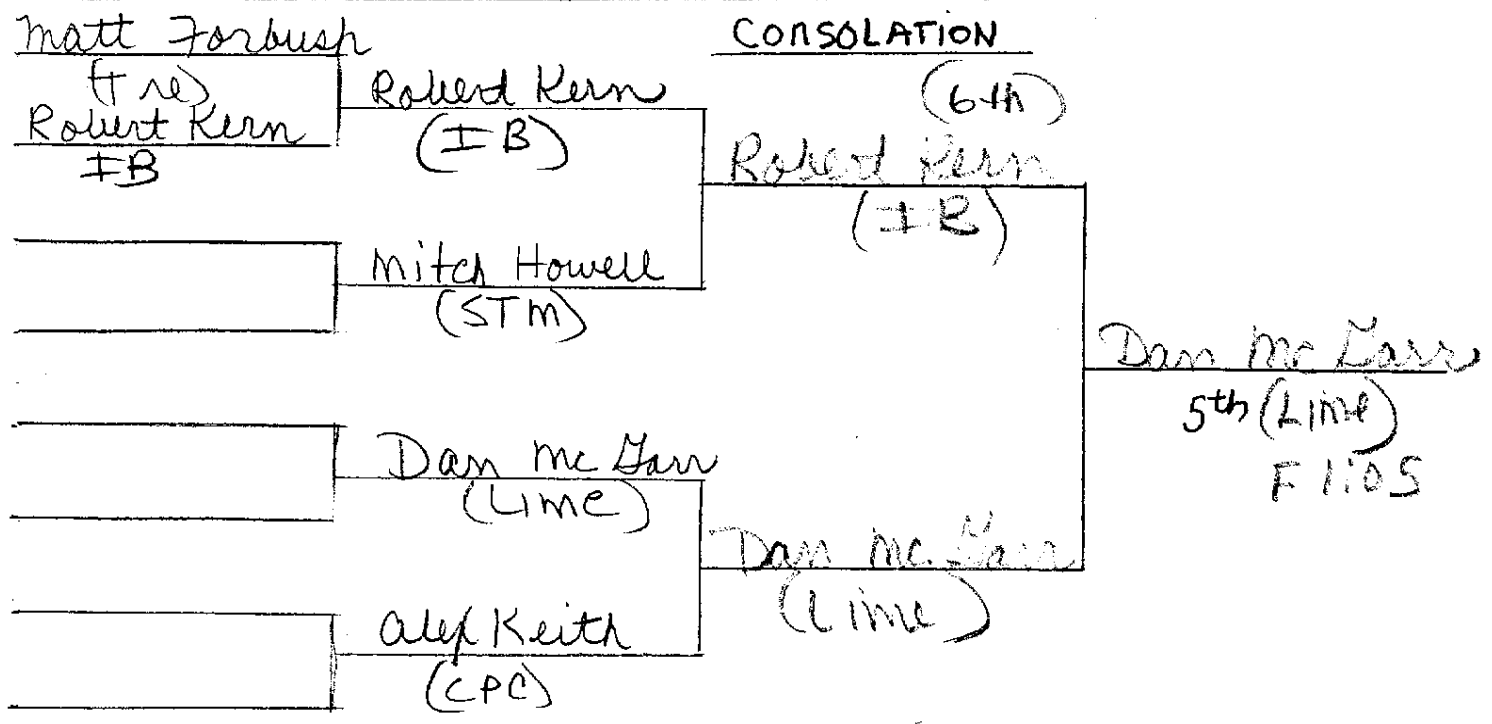

IB TOURNEY 2009

215

WT