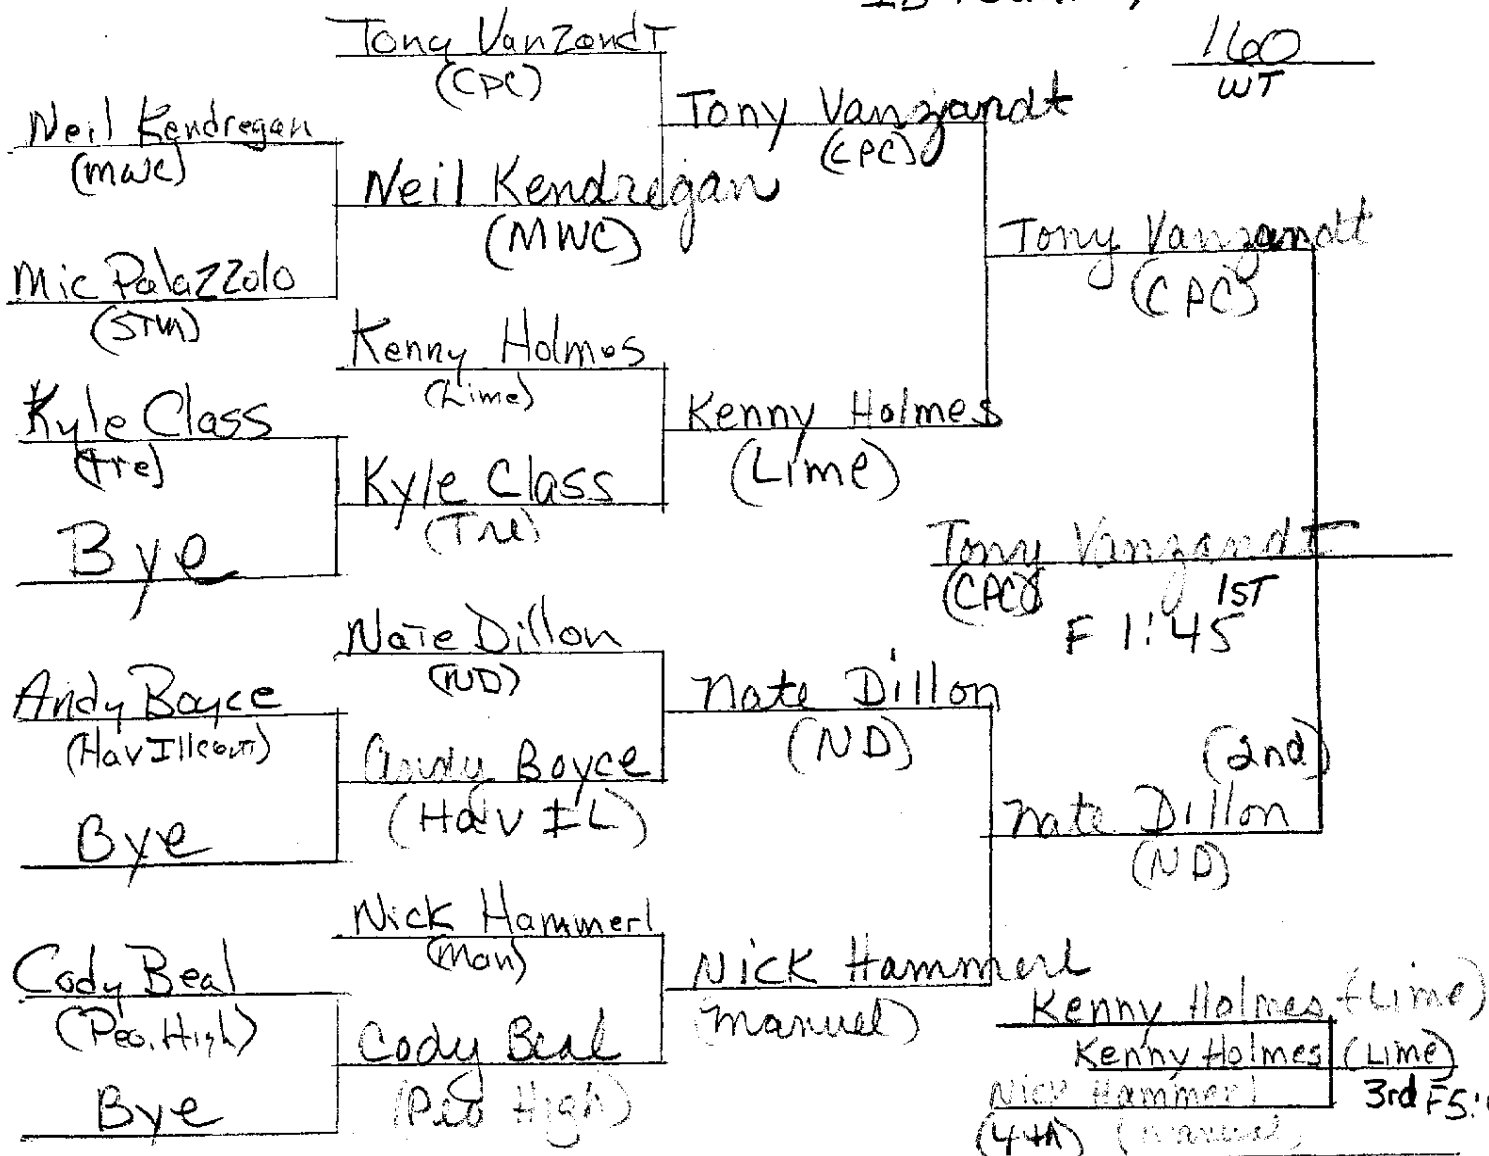

CONSOLATION

IB TOURNEY 2009

152
WT

* Johnnie Howard (MWC)

CONSOLATION

IB TOURNEY 2009

160
WT

CONSOLATION