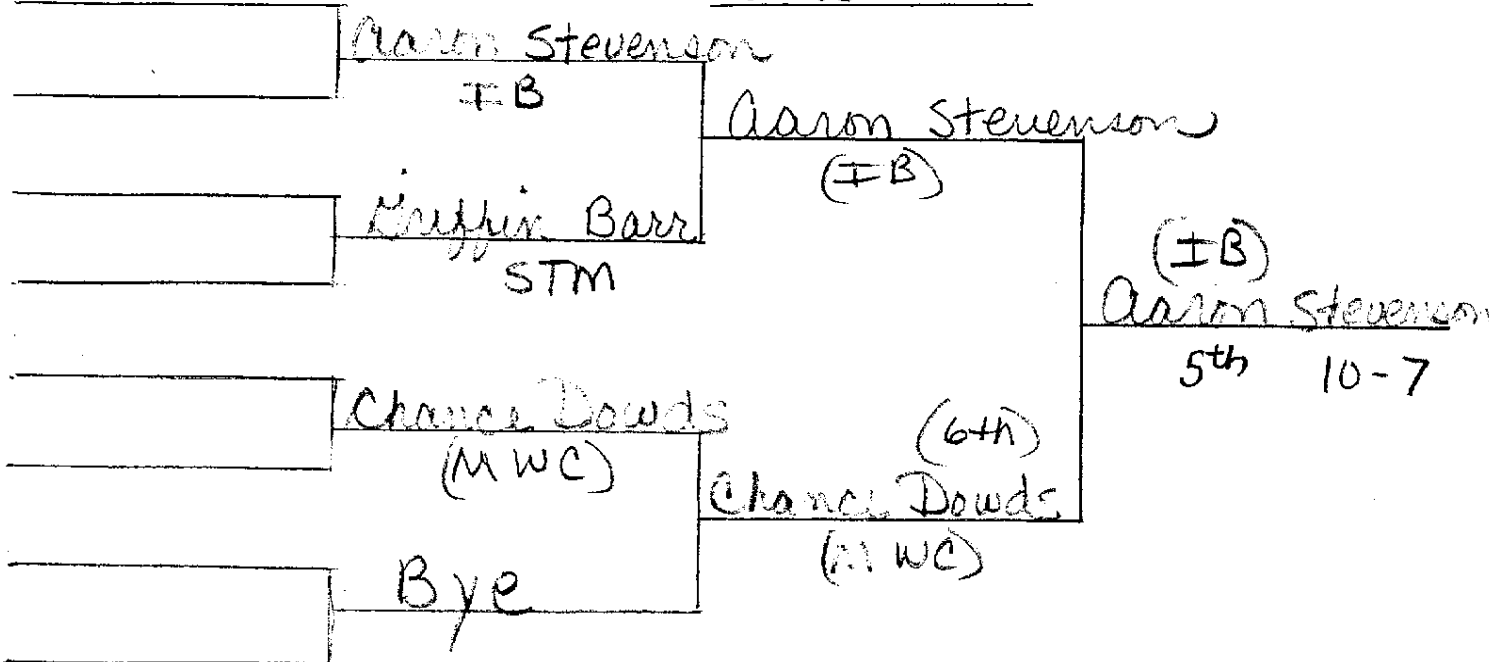

CONSOLATION