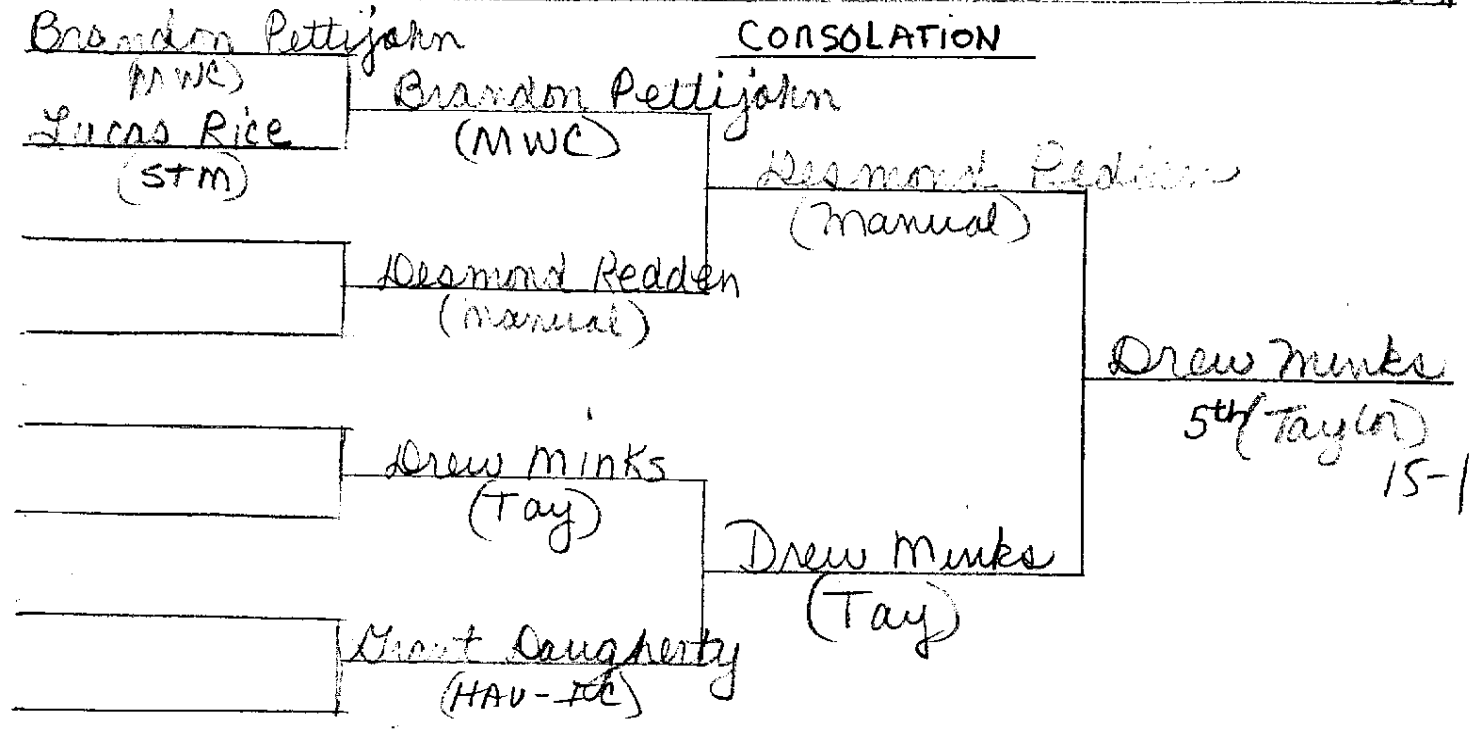

IB TOURNEY 2009