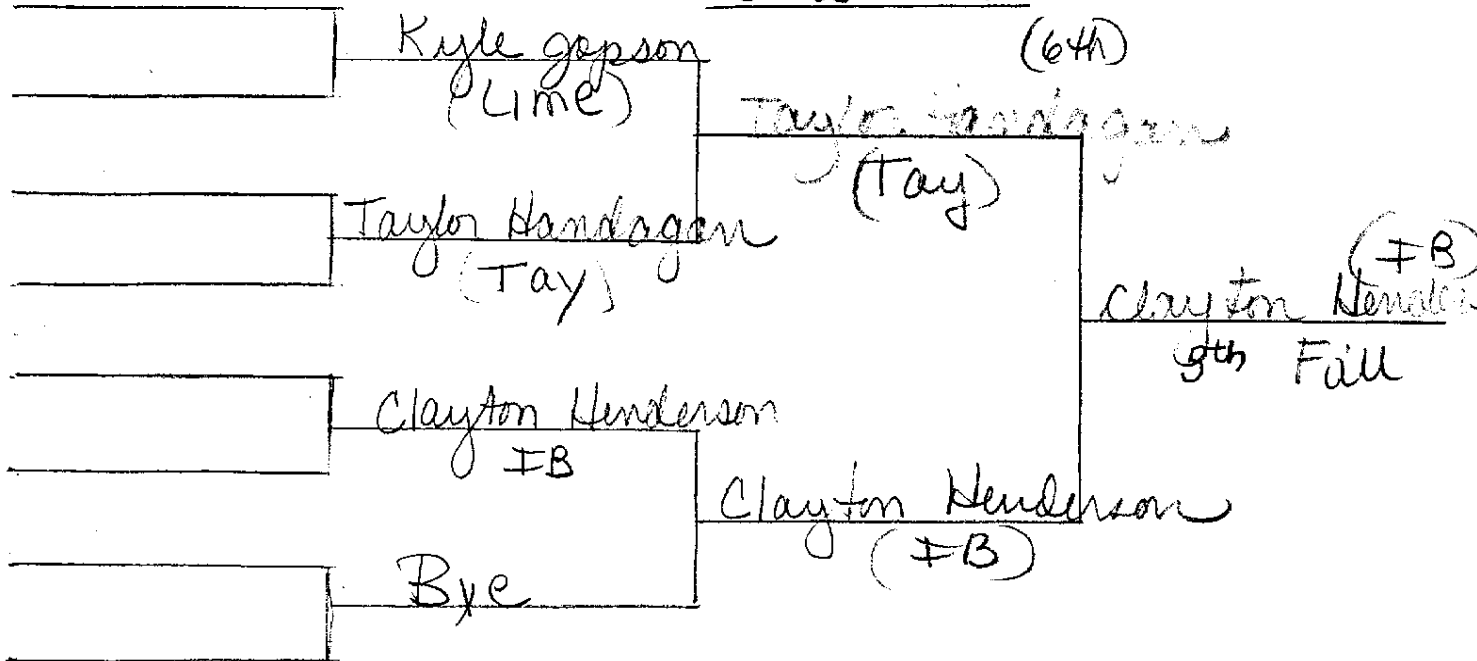

CONSOLATION