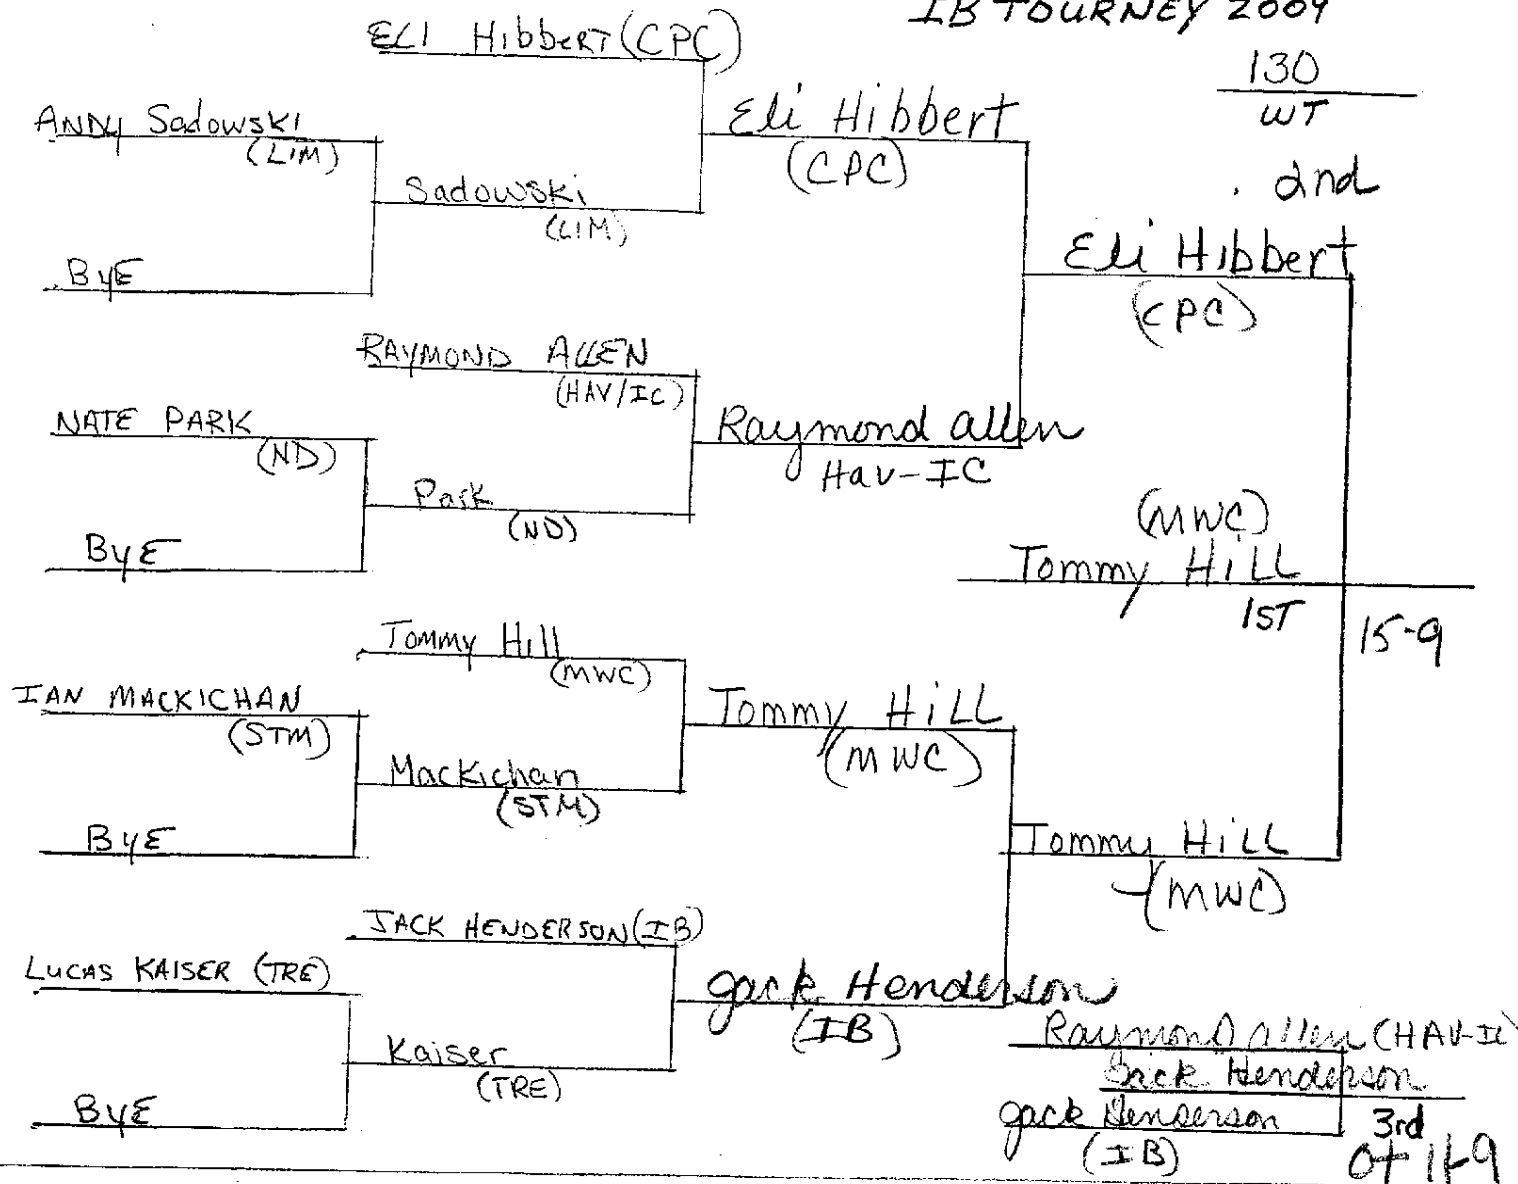

IB TOURNEY 2009