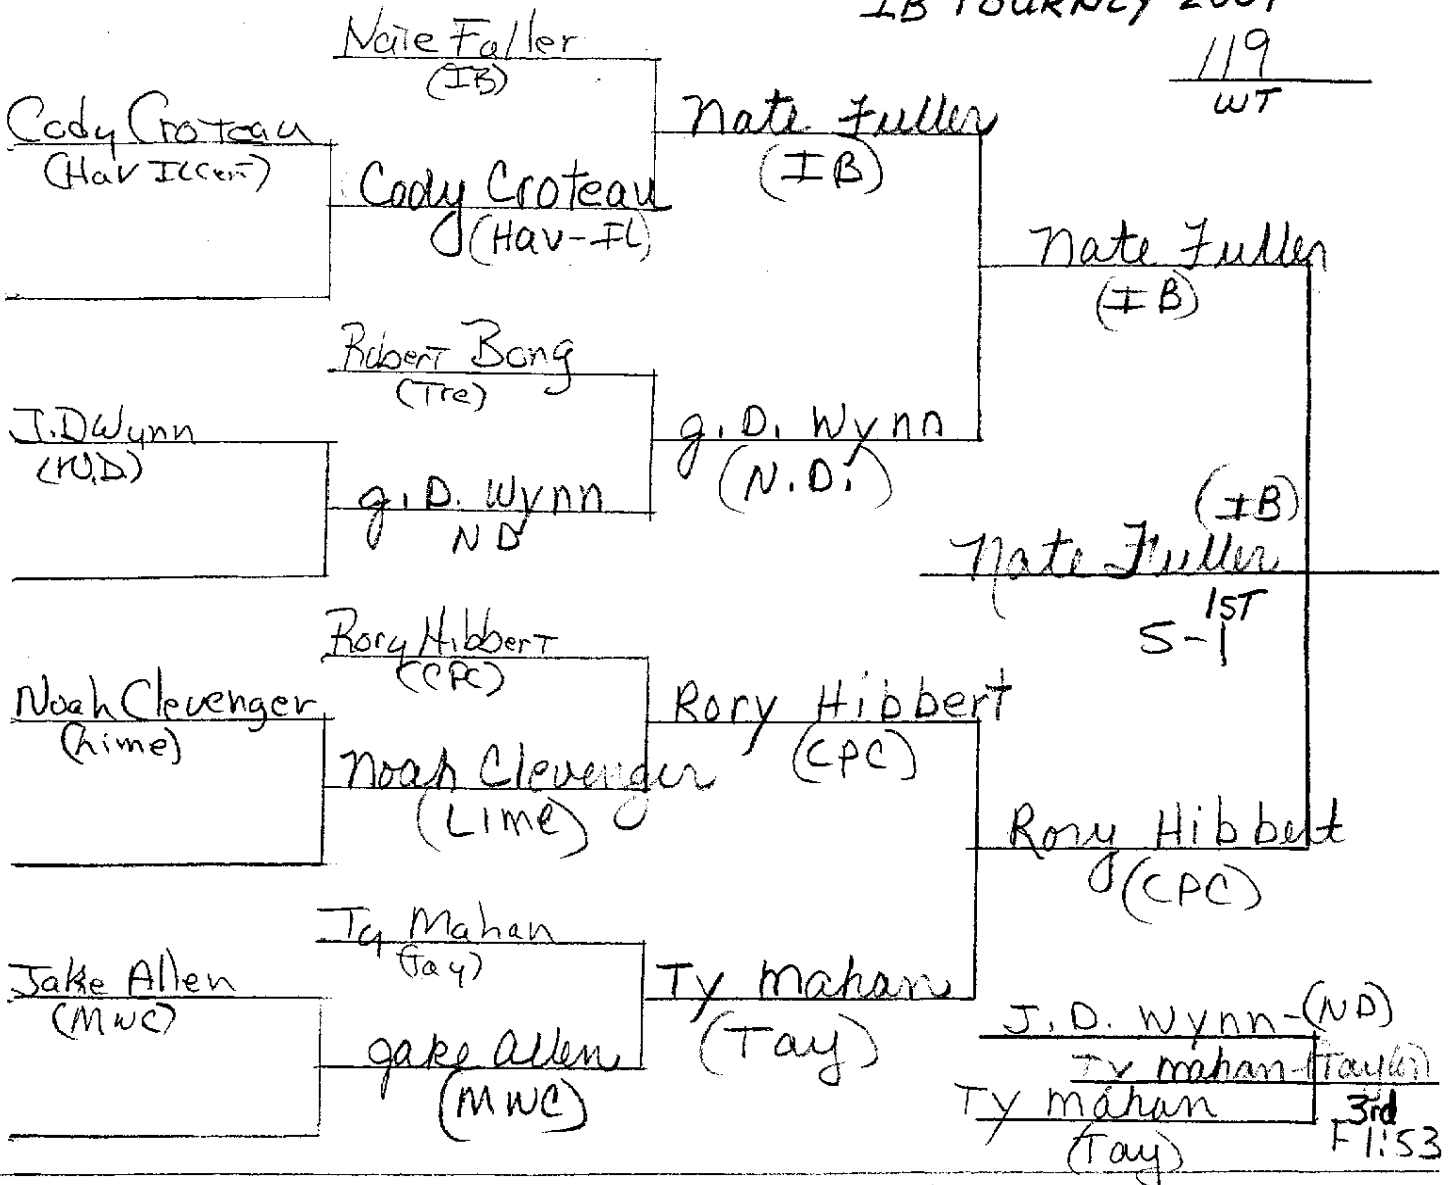

IB TOURNEY 2009

119
WT