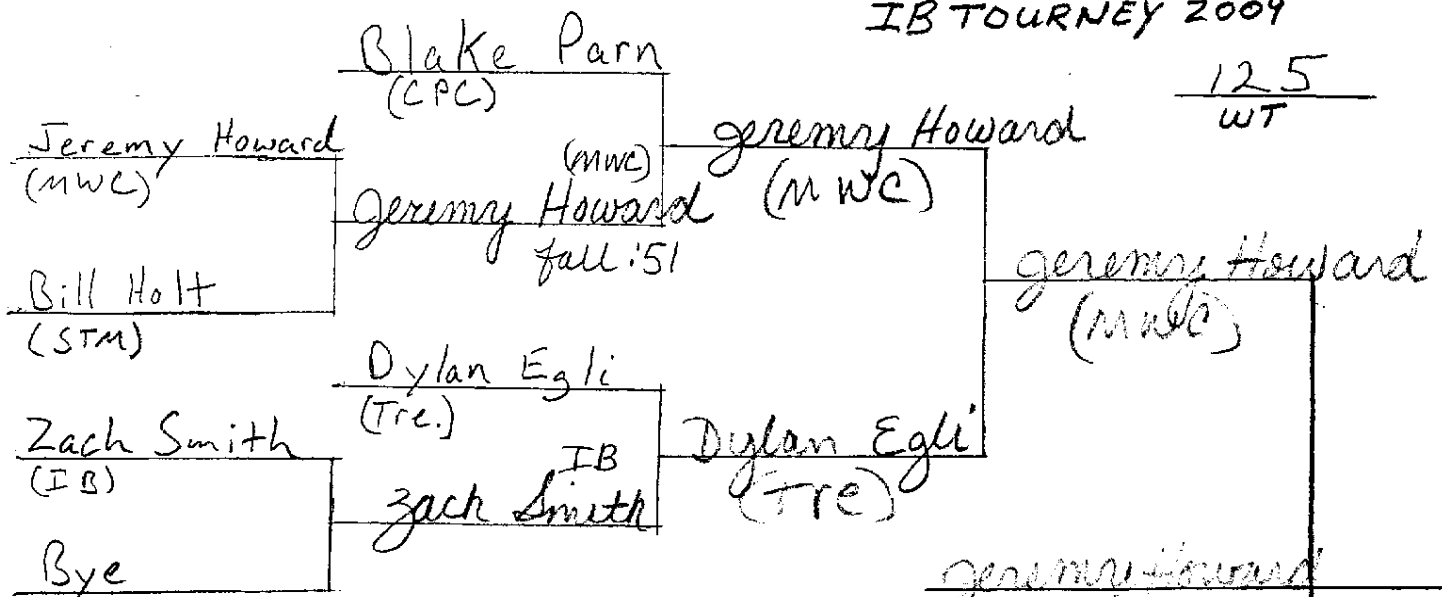

IB TOURNEY 2009

125
WT