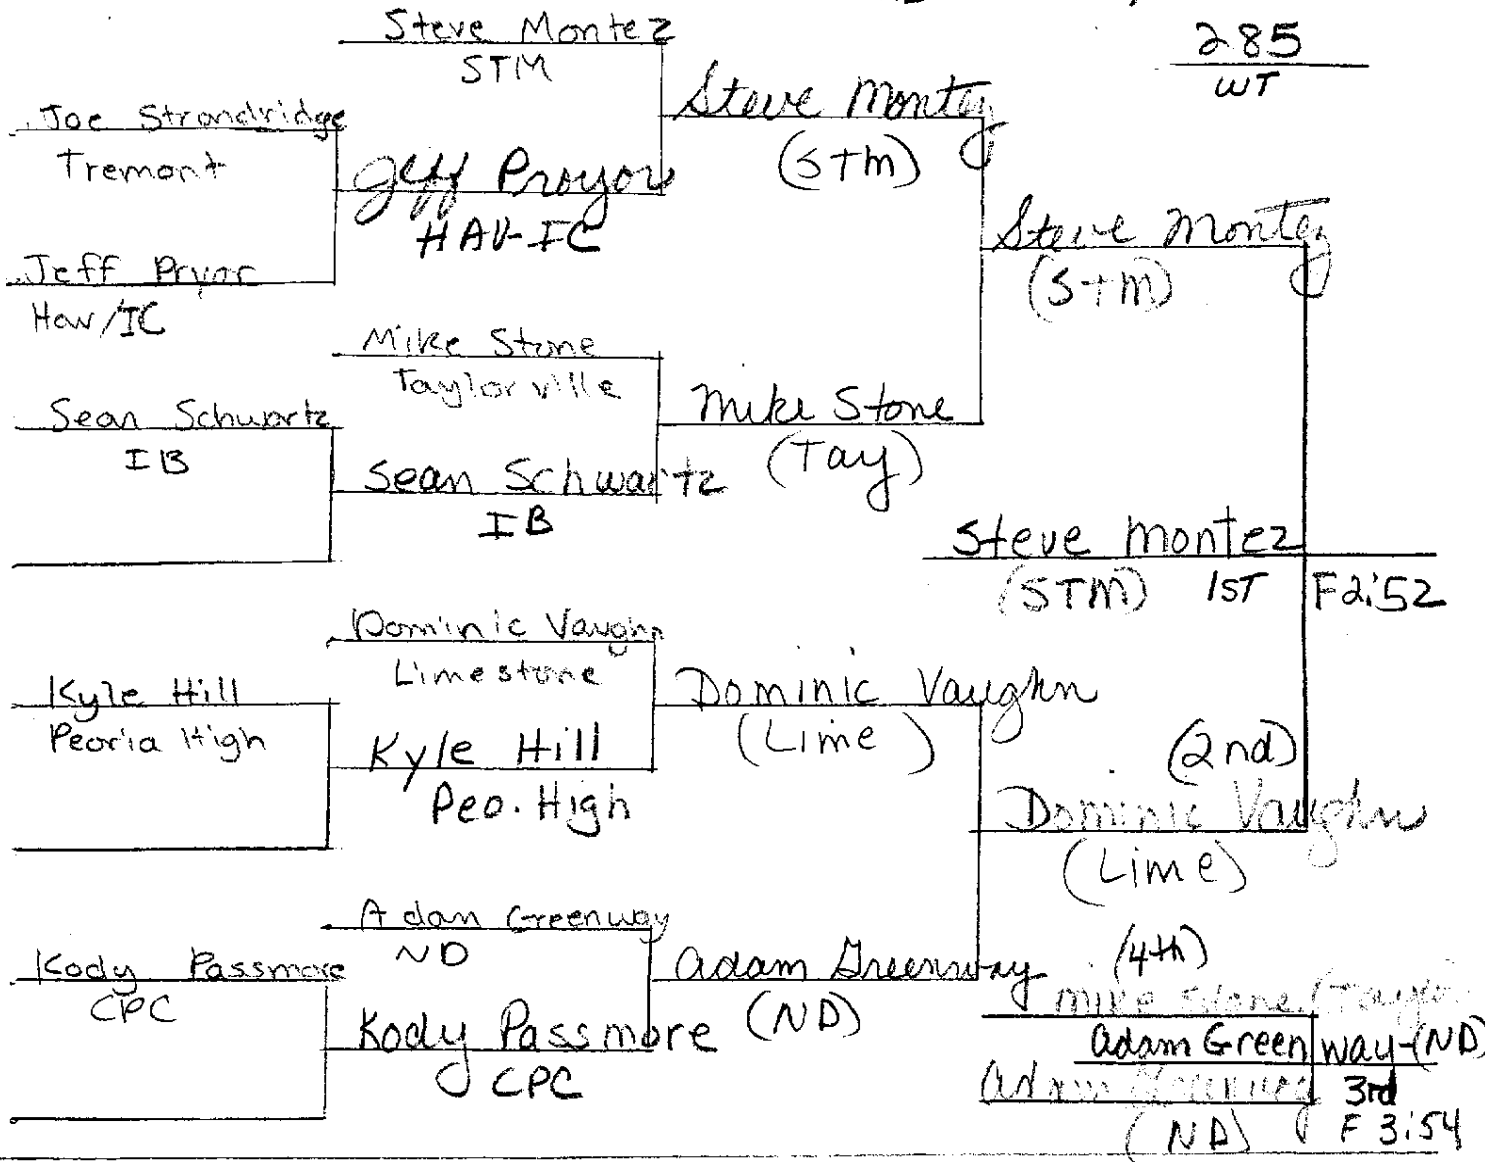

IB TOURNEY 2009

285

WT