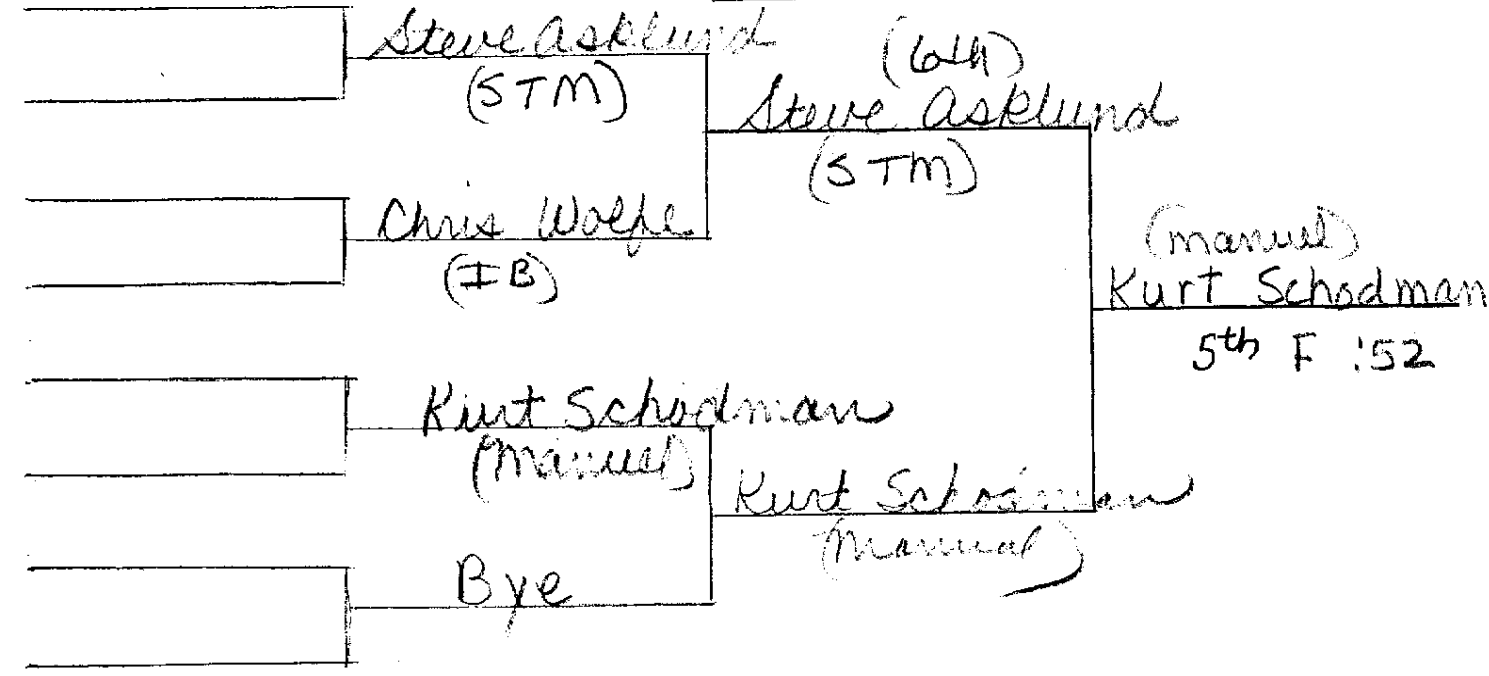

CONSOLATION