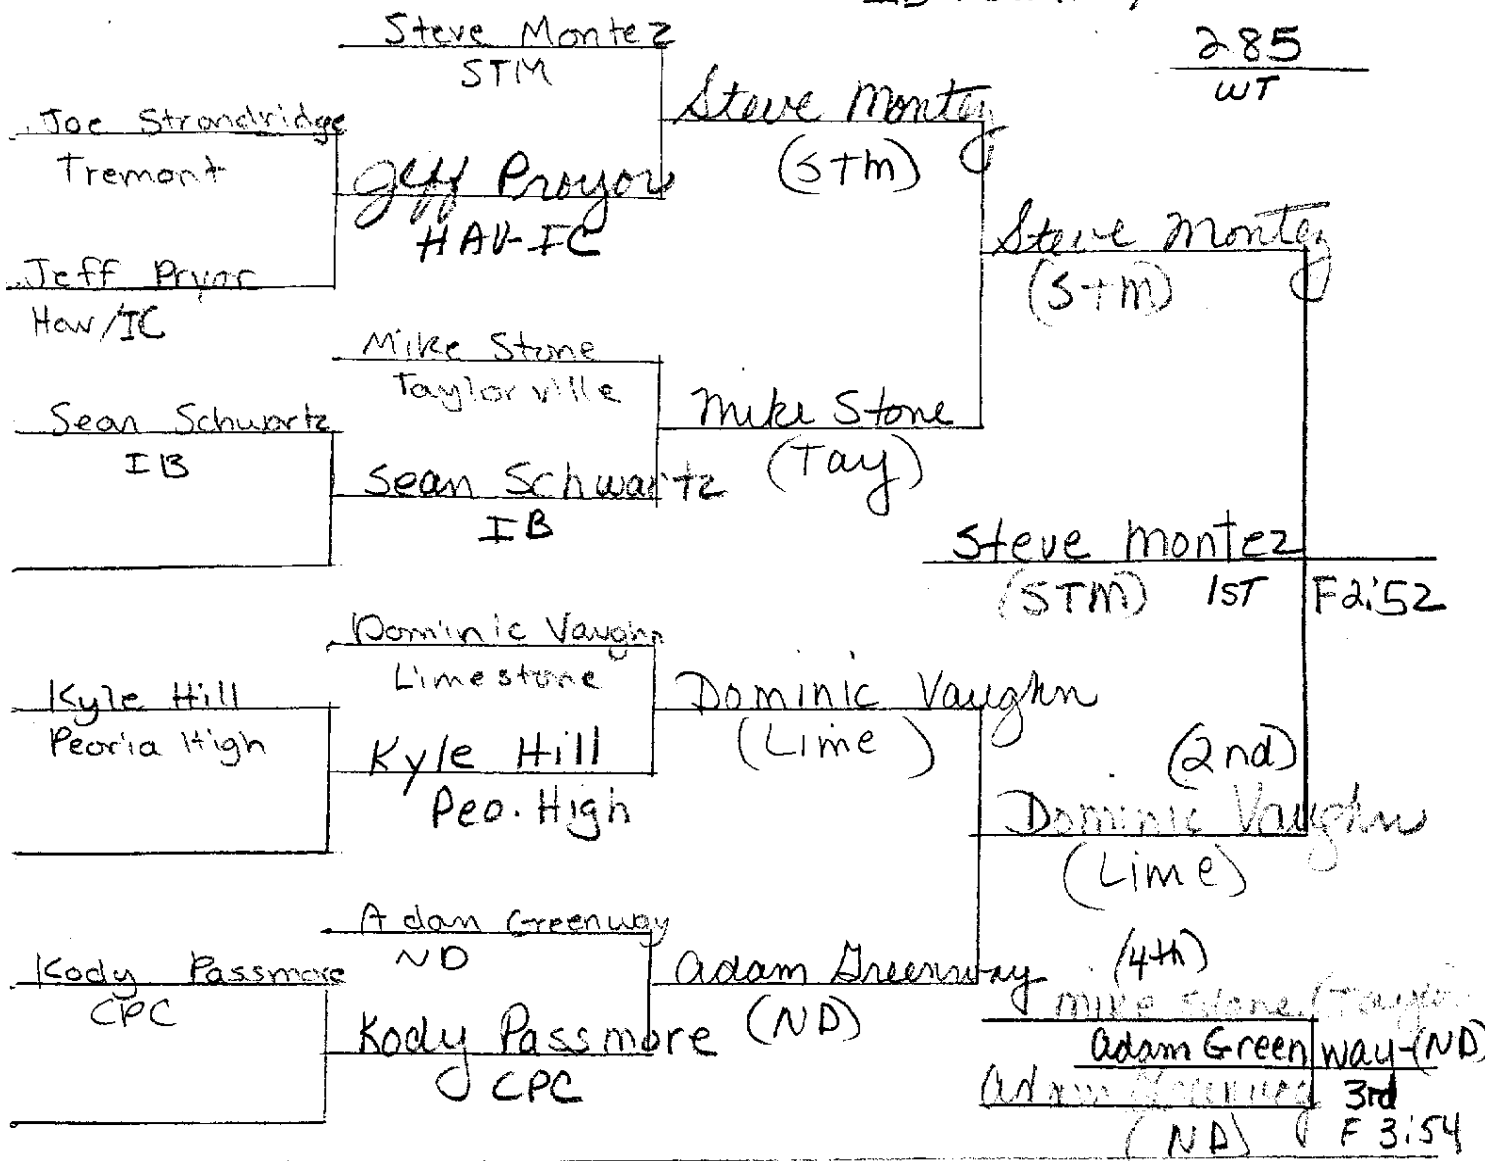

IB TOURNEY 2009

285

WT