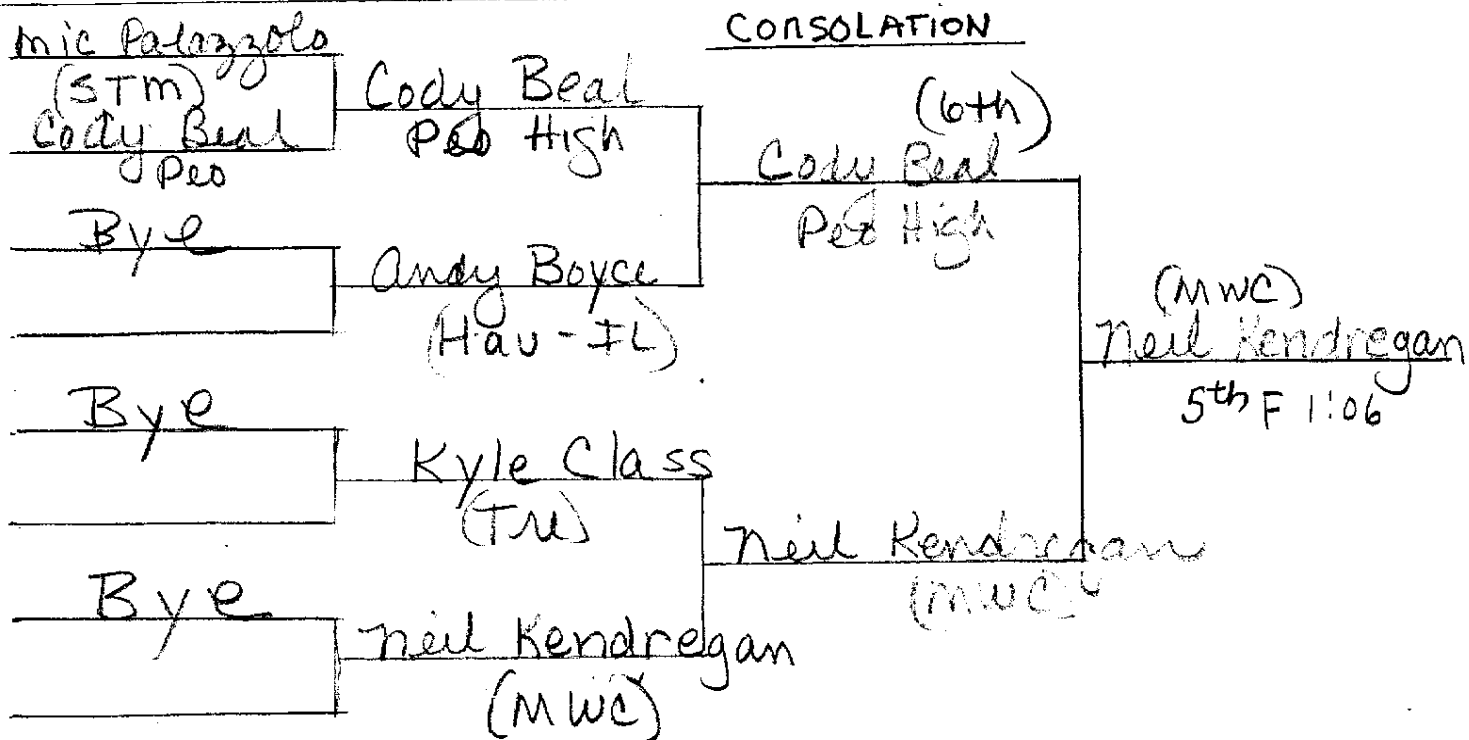

CONSOLATION