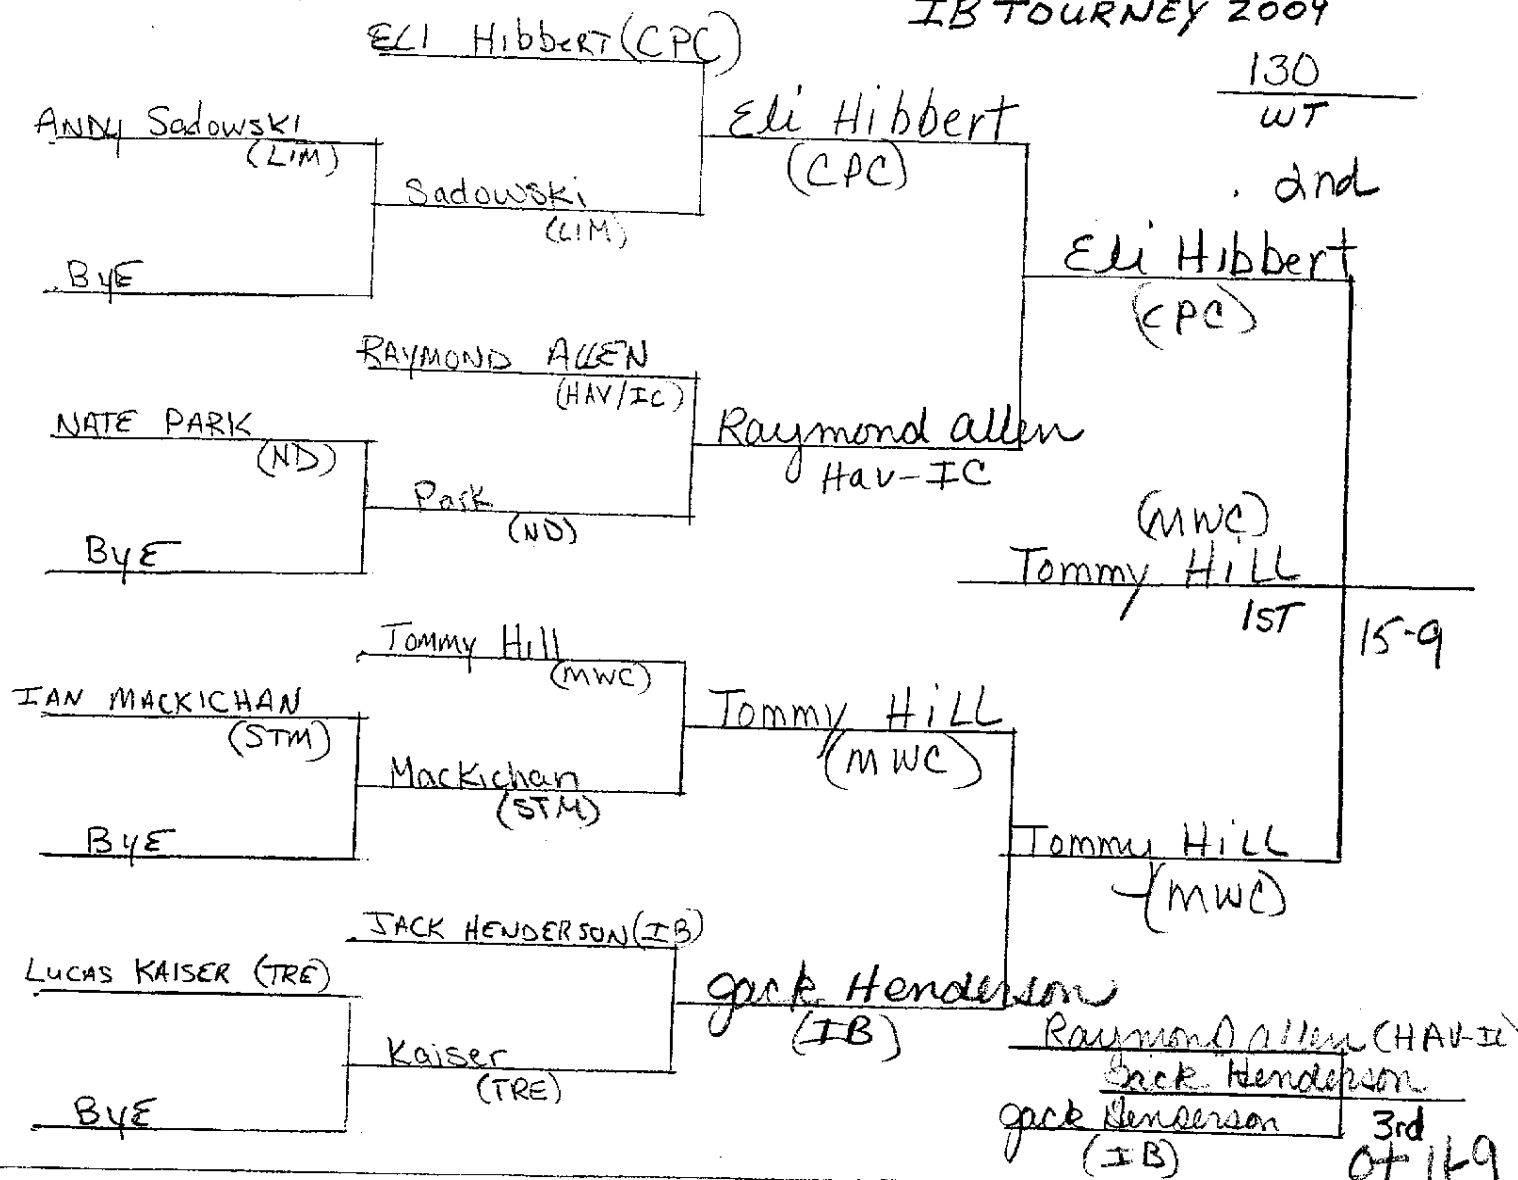

IB TOURNEY 2009