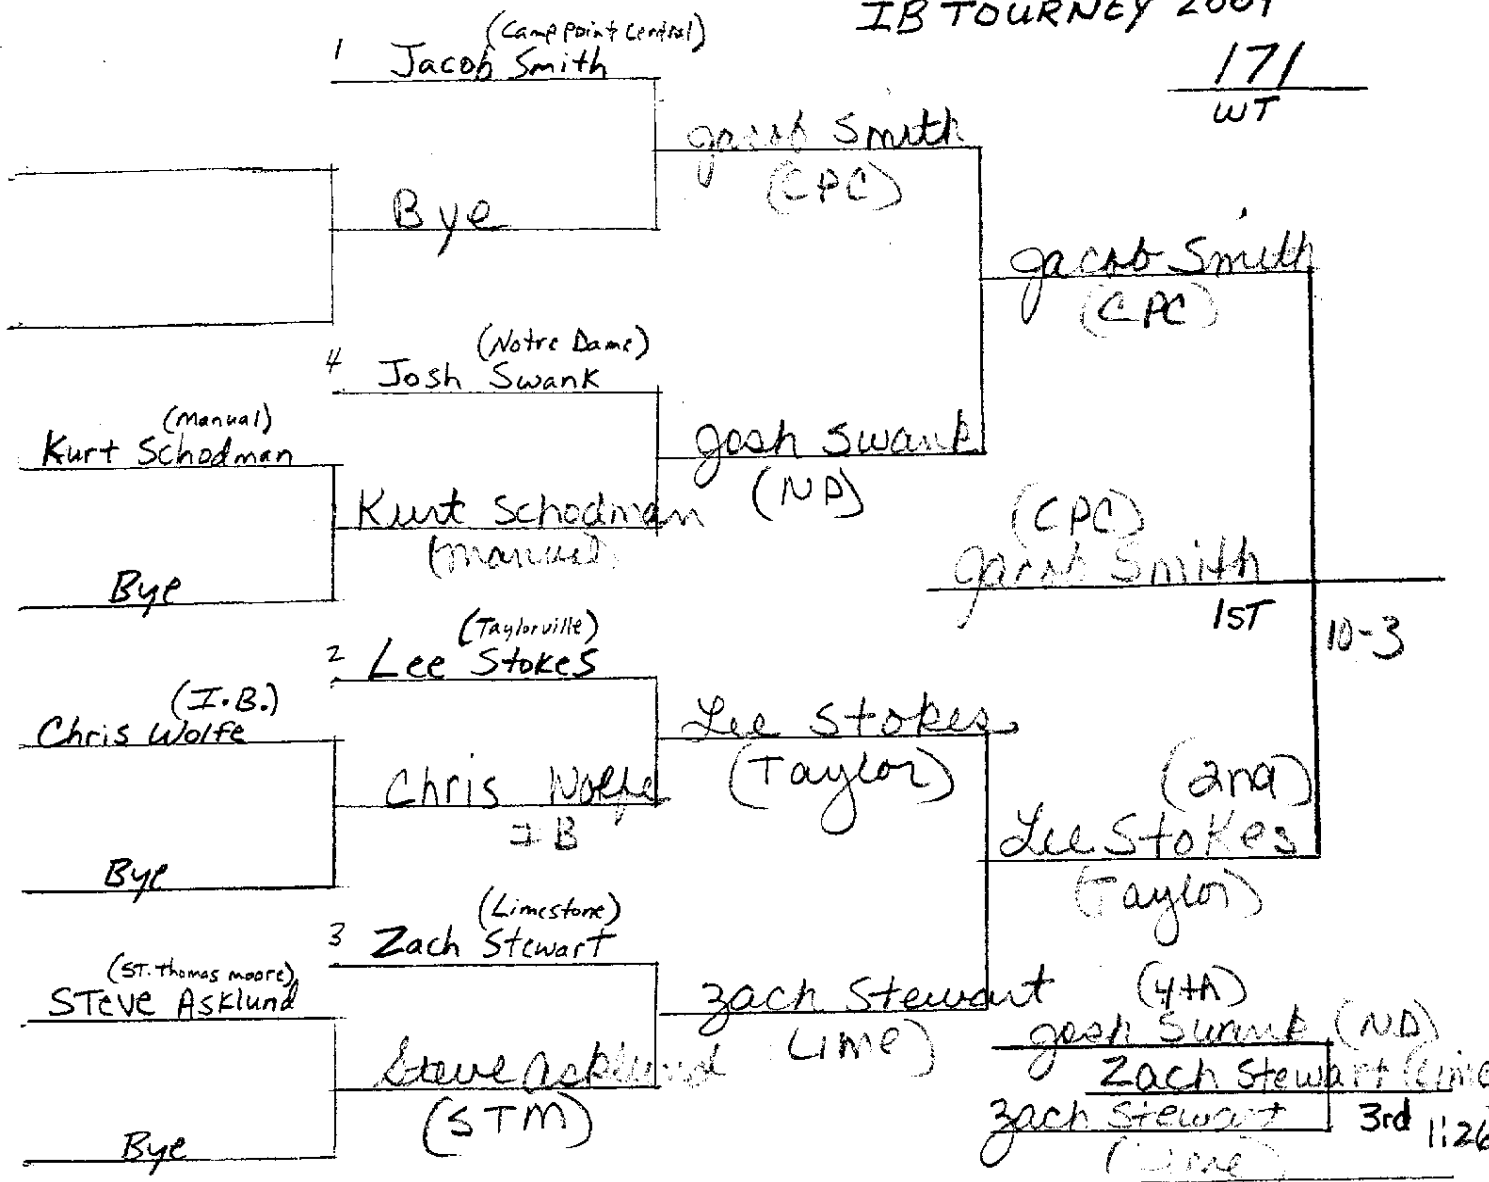

IB TOURNEY 2009

171
WT