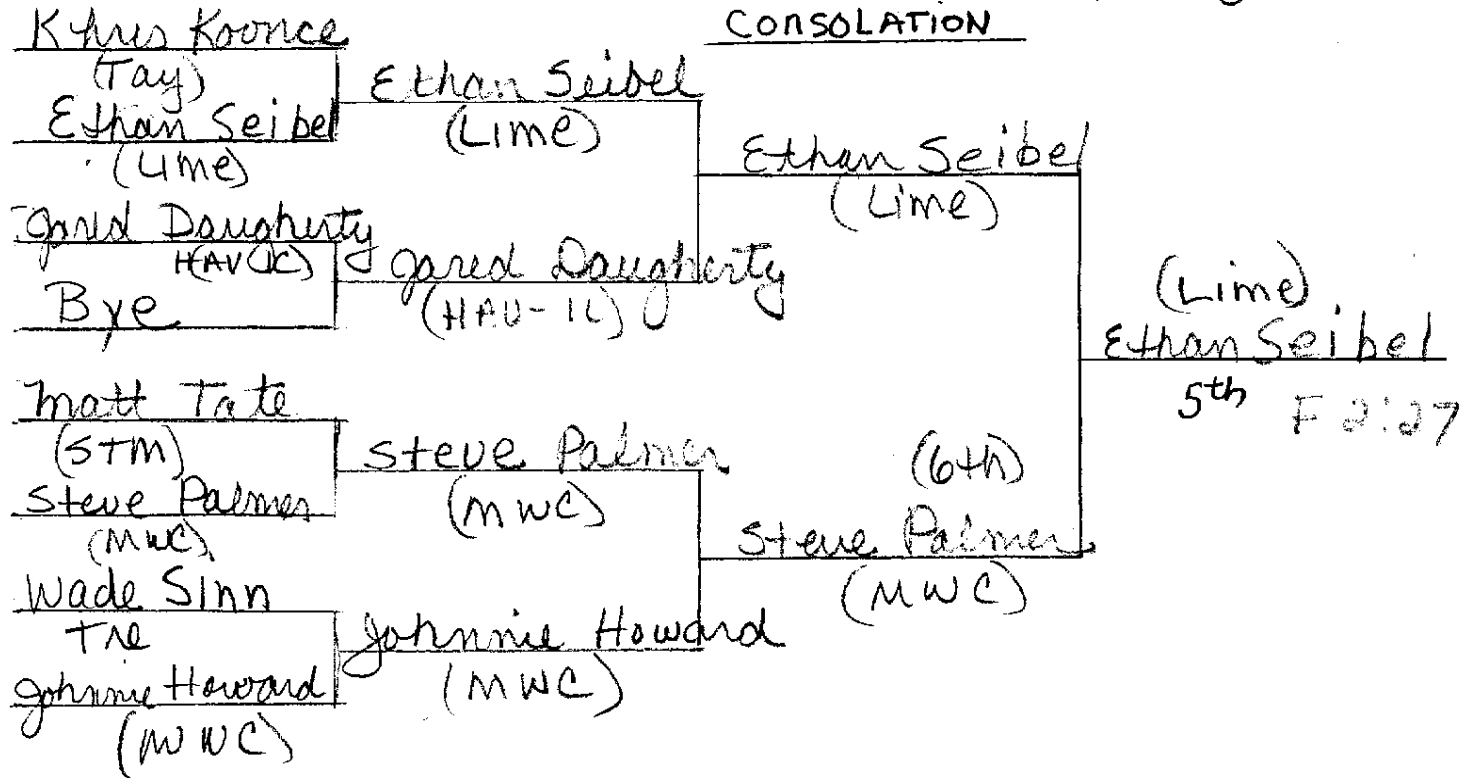

CONSOLATION

IB TOURNEY 2009

152
WT

* Johnnie Howard (MWC)

CONSOLATION

IB TOURNEY 2009

160
WT

CONSOLATION