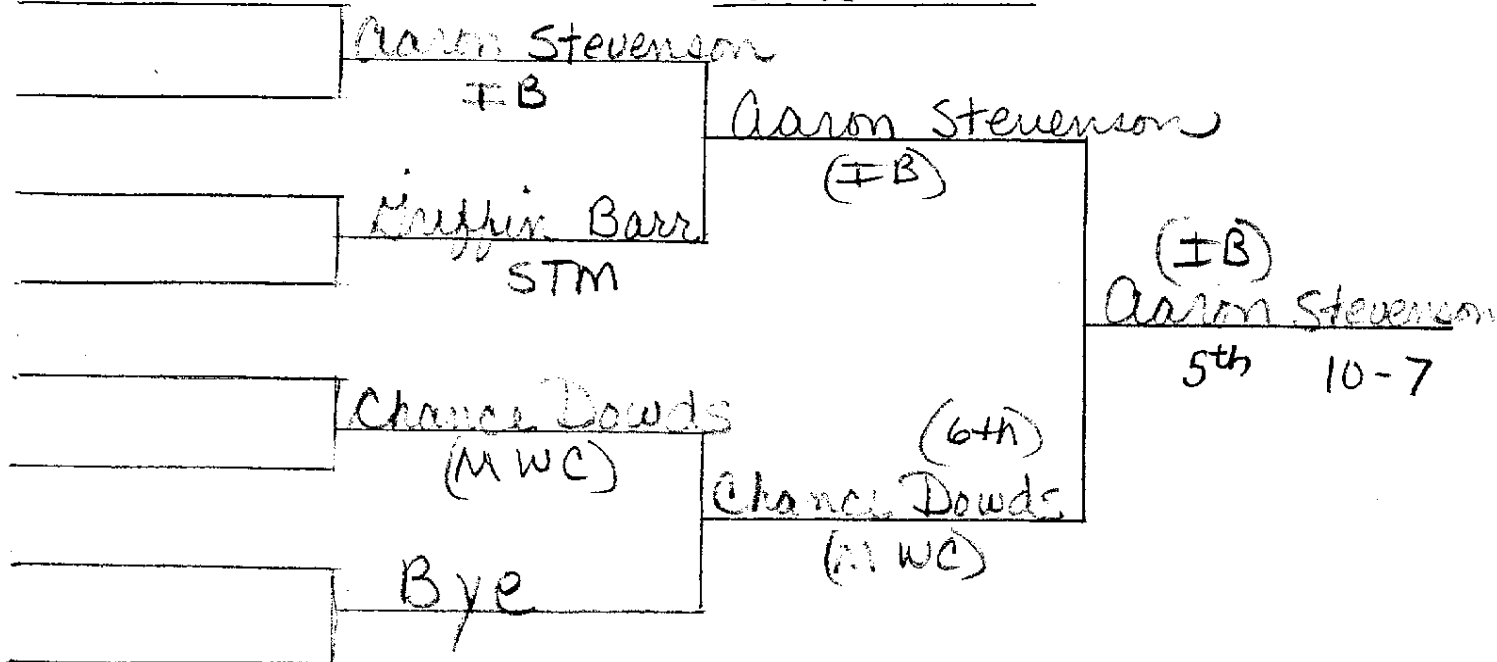

CONSOLATION