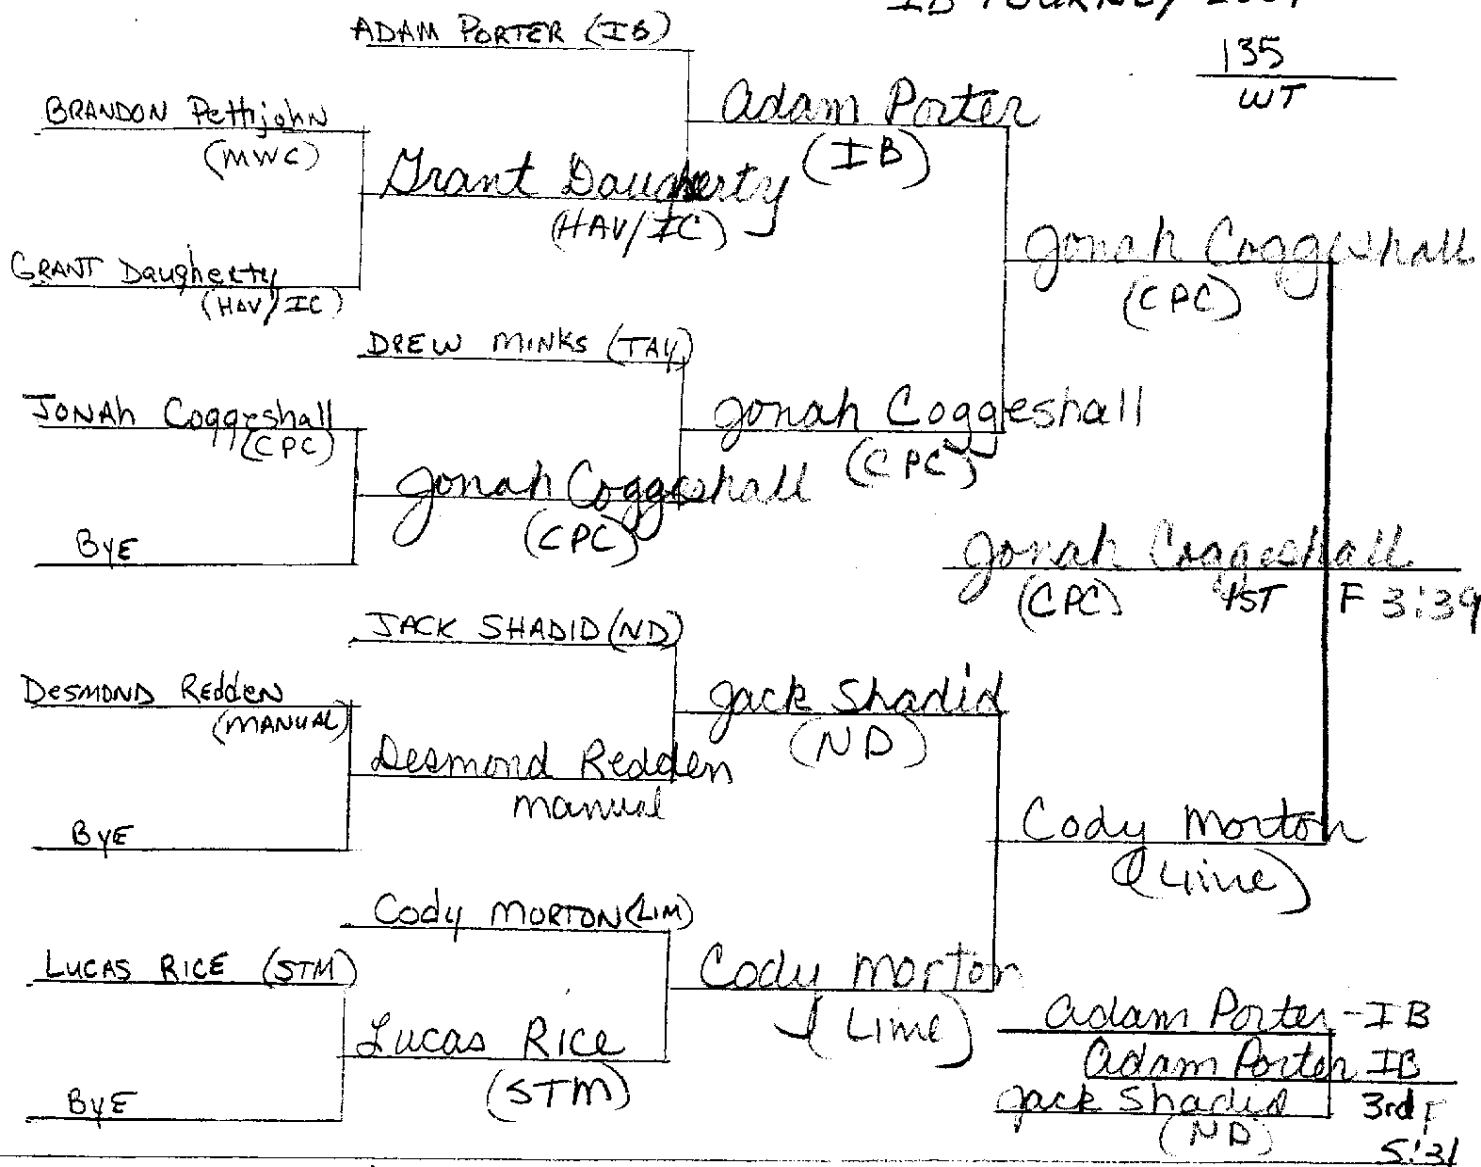

IB TOURNEY 2009