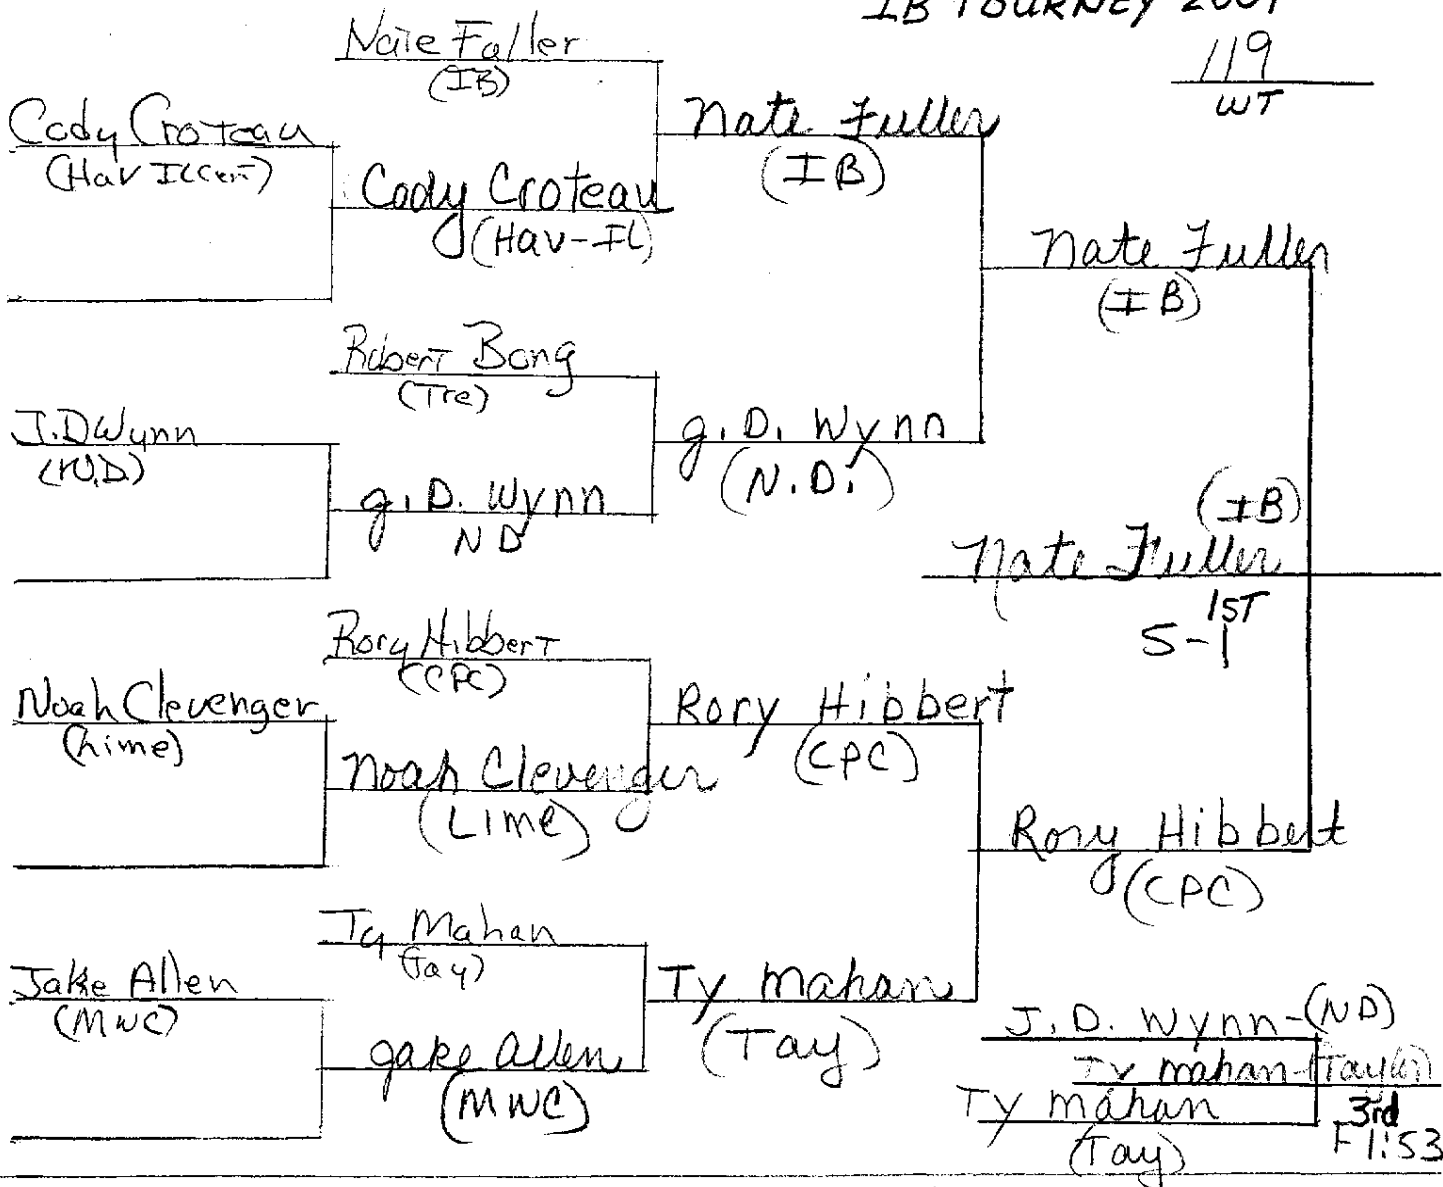

IB TOURNEY 2009

119
WT