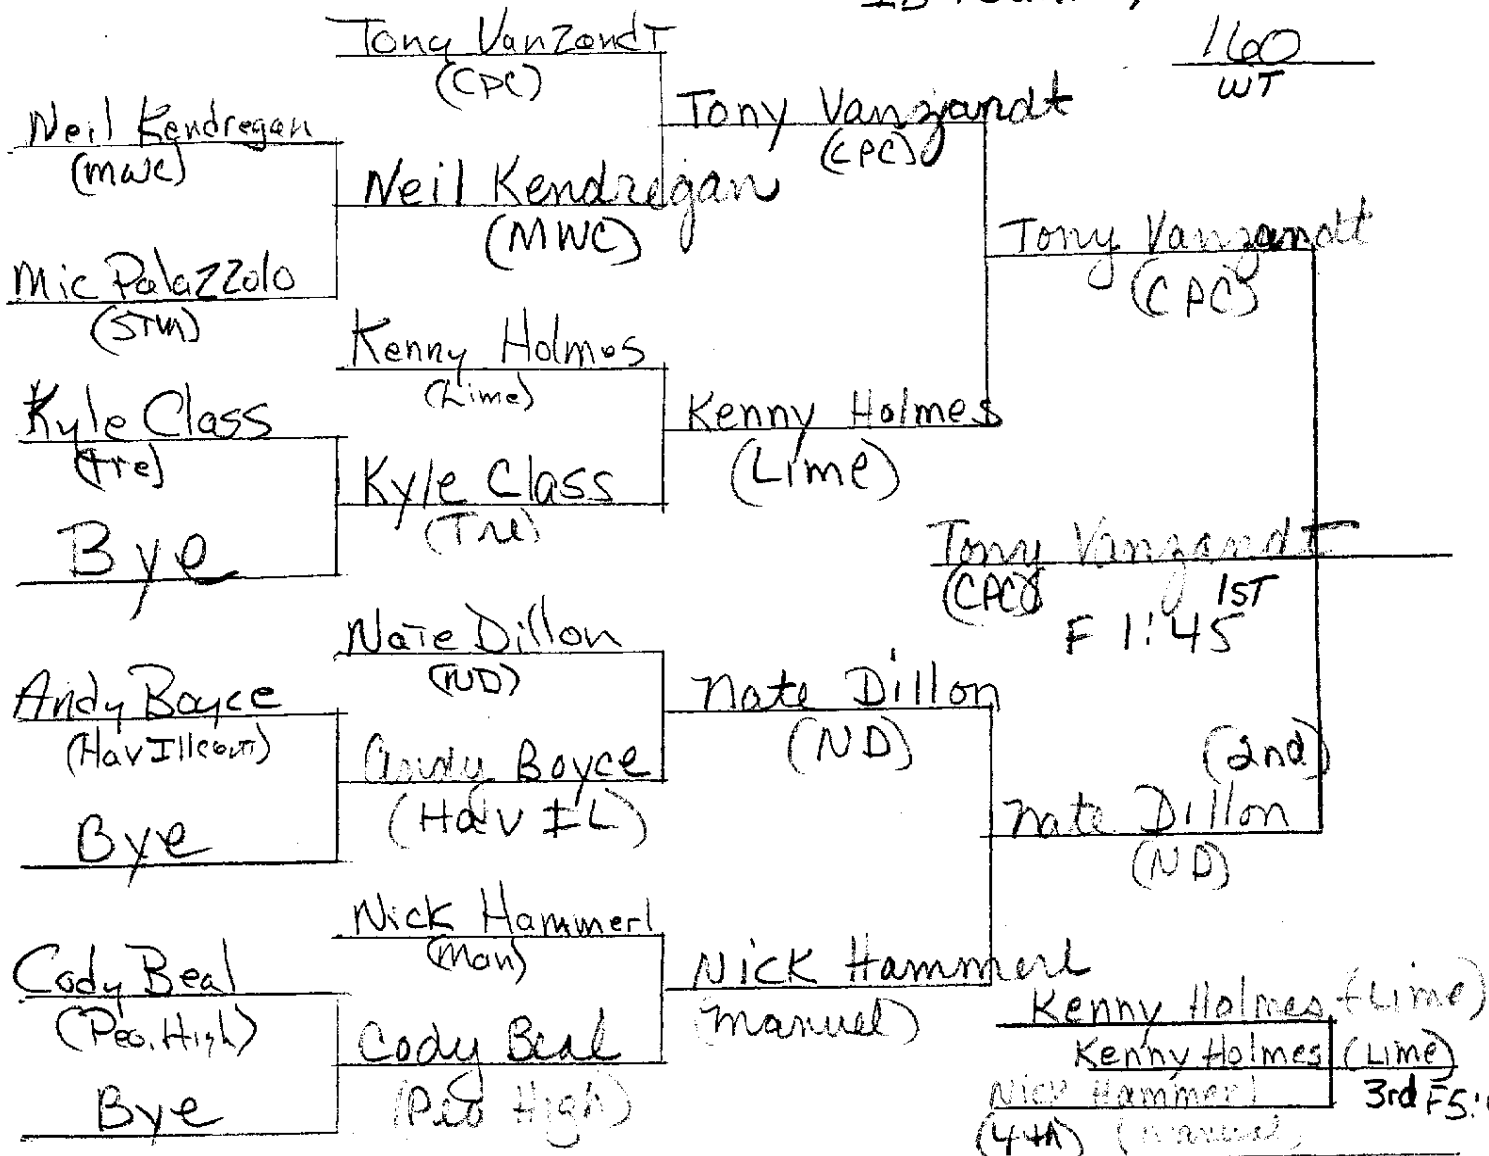

IB TOURNEY 2009

160
WT