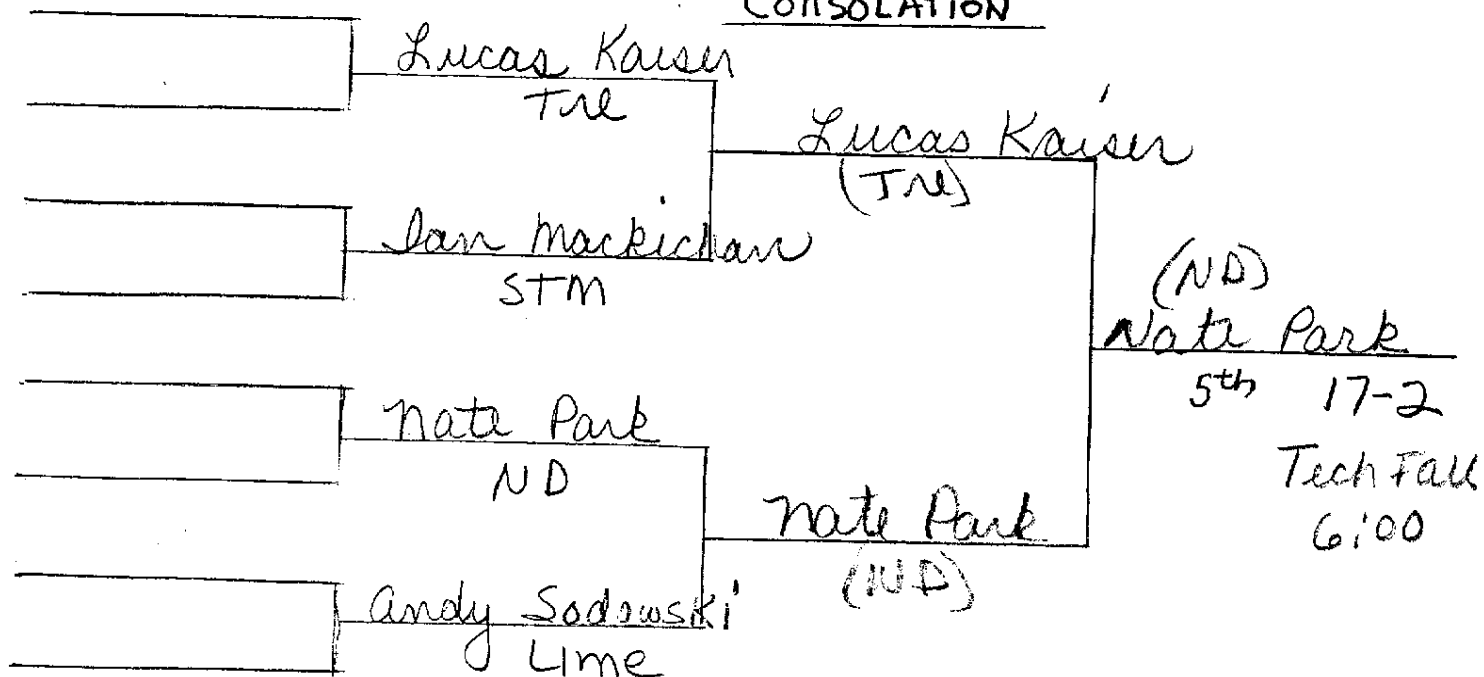

CONSOLATION