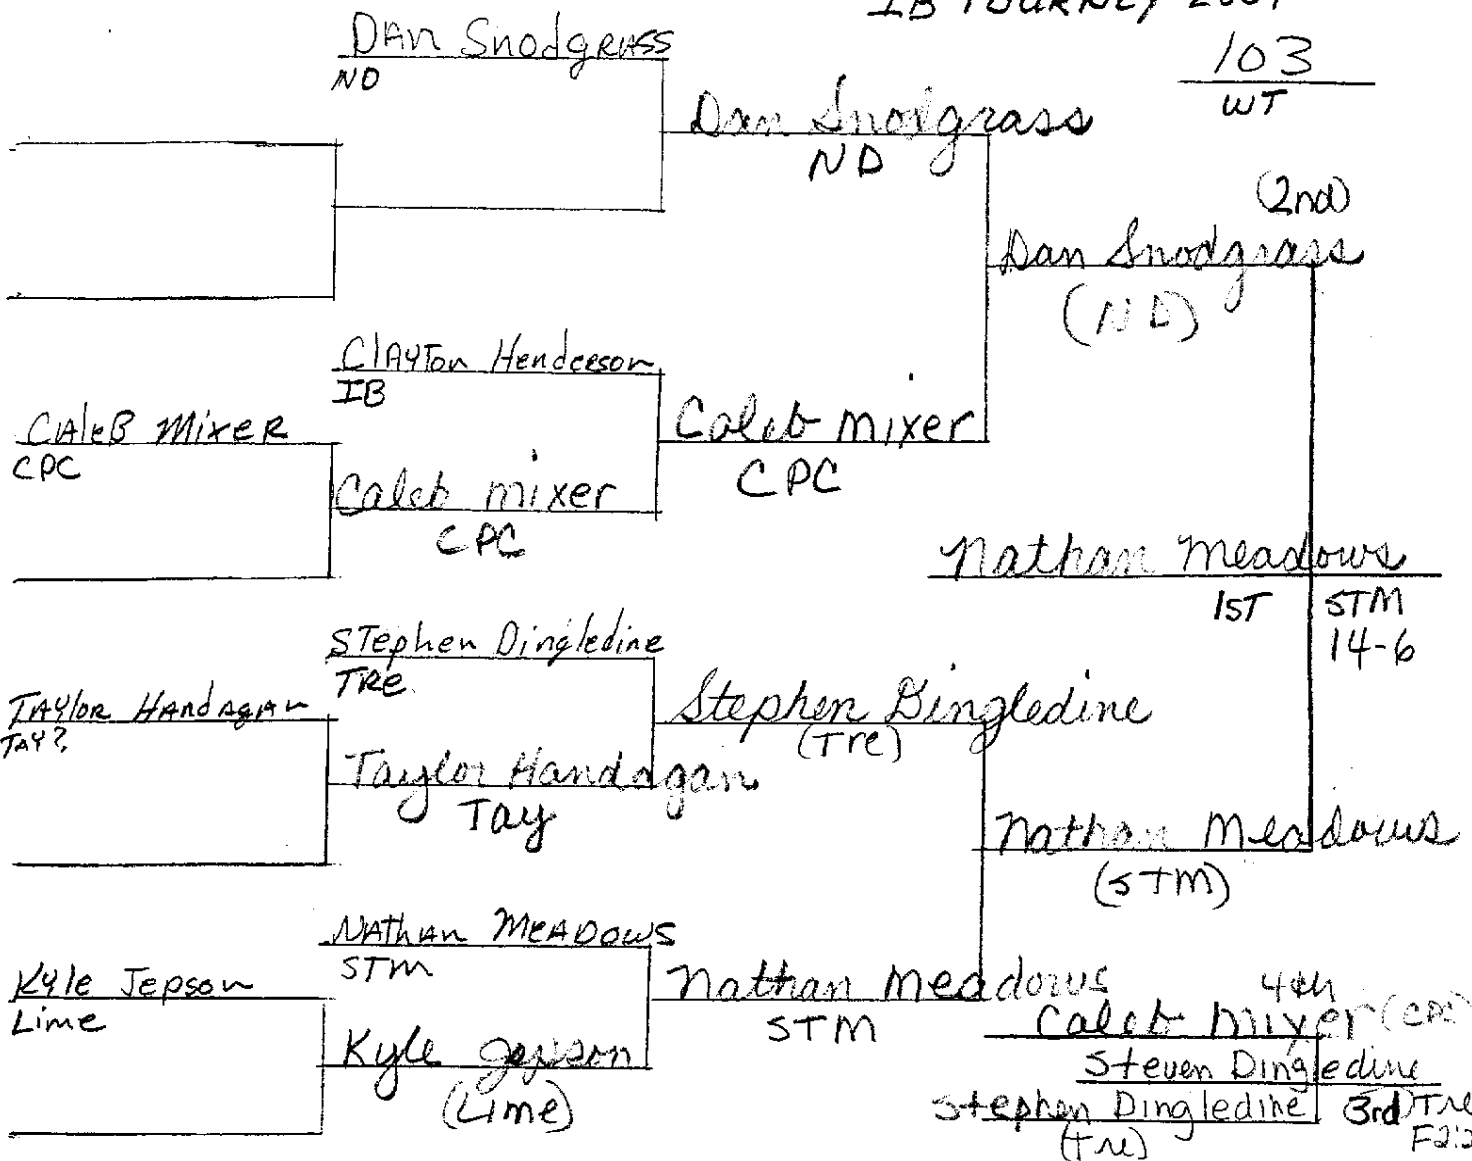

Illini Bluffs Tournament

January 10th

2009

CPC	1)	Camp Point Central	—	213.5
ND	2)	Peoria Notre Dame	—	189.5
IB	3)	Illini Bluffs	—	152
Line	4)	Limestone	—	150
Tay	5)	Taylorville	—	111
MWC	6)	Midwest Central	—	110
Tre	7)	Tremont	—	97
Man	8)	Manual	—	72
STC	9)	St. Thomas Moore	—	64
Peo H	10)	Peoria High	—	62
Hav-IC	11)	Havana / i.e.	—	59

IB TOURNEY 2009

103
WT

CONSOLATION

1 Luke Cusack (Notre Dame)

IB TOURNEY 2009

112
WT

CONSOLATION

IB TOURNEY 2009