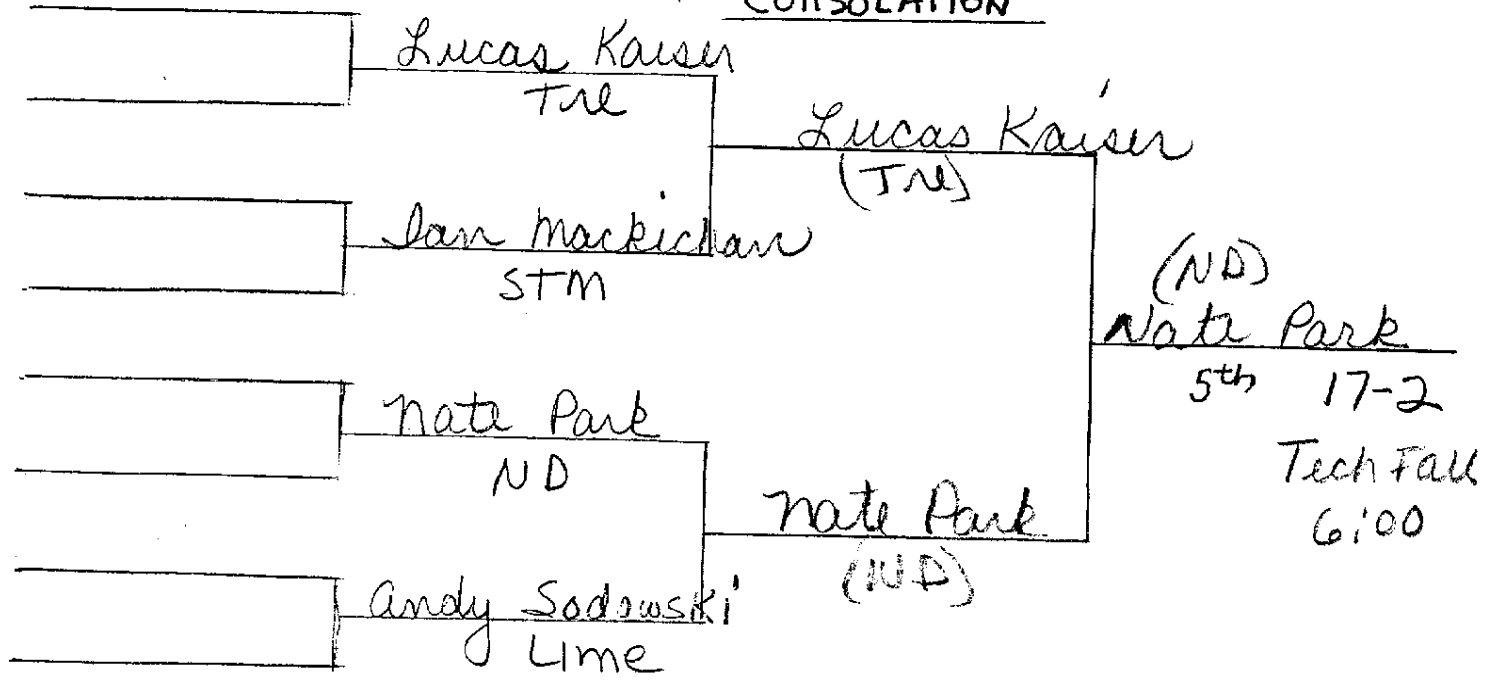

CONSOLATION