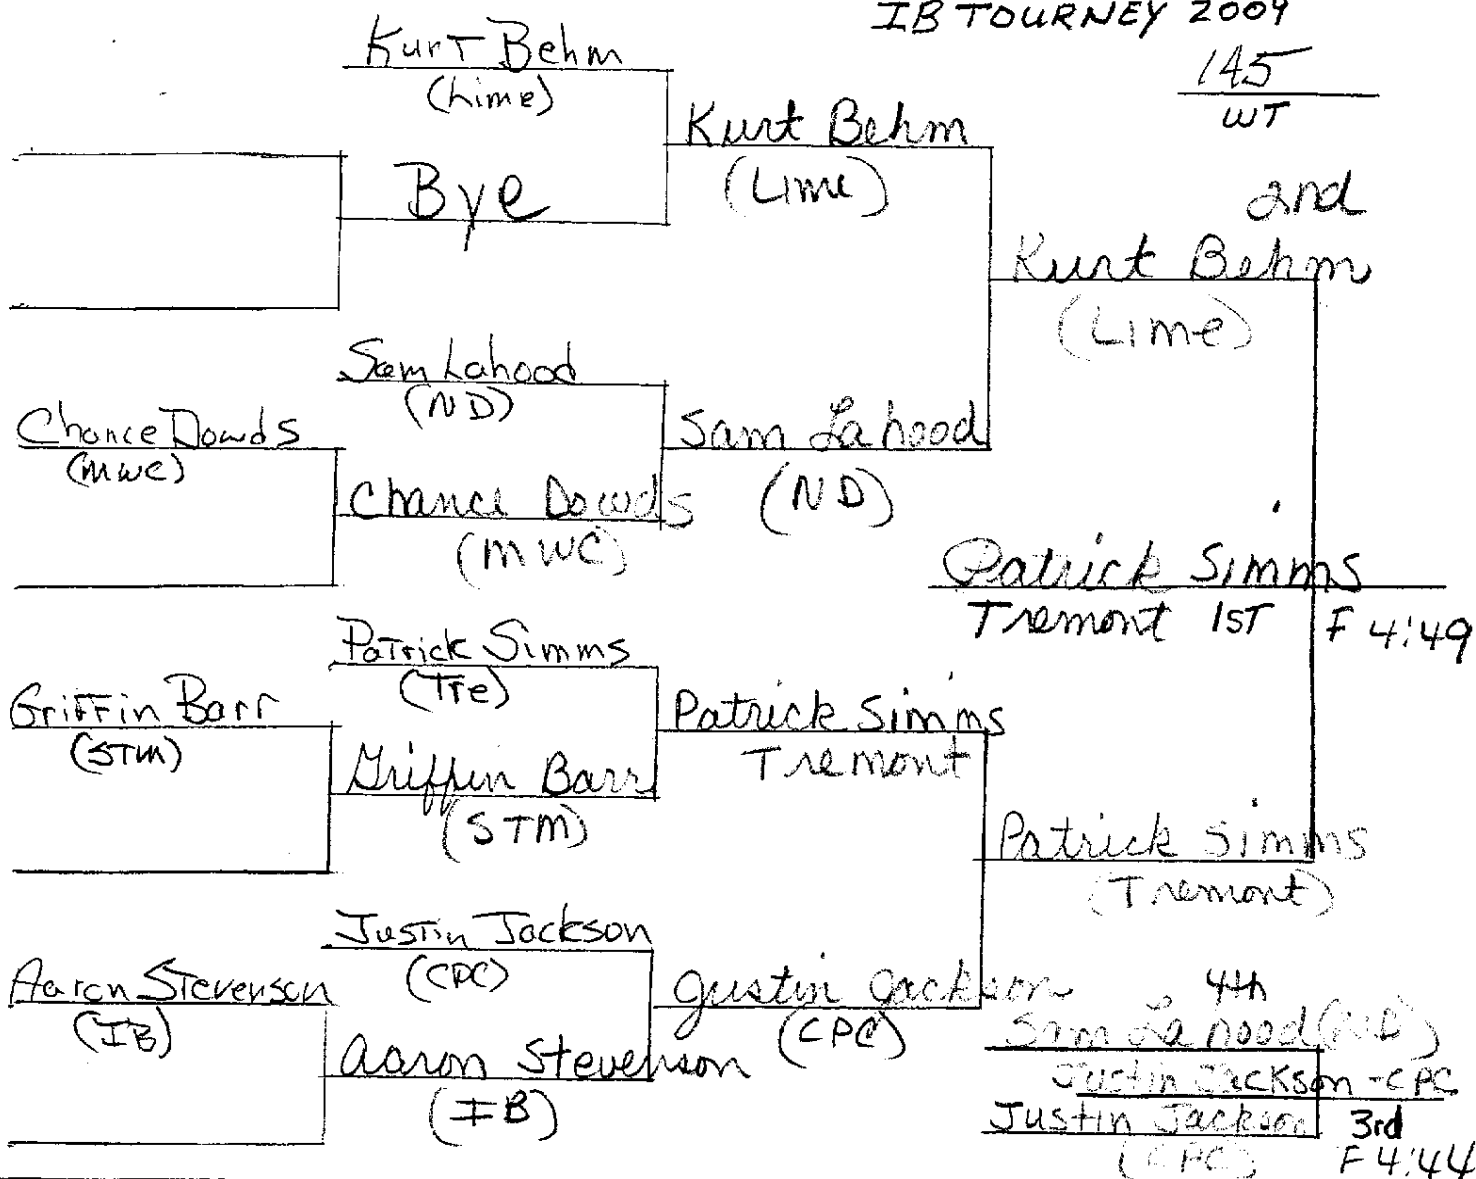

(MWC)
Tyler King
5th # 3:01

D'metri Powell
(HAV)

Matt Semple
(STM)

Matt Semple
(STM)

Bye

IB TOURNEY 2009

145

WT