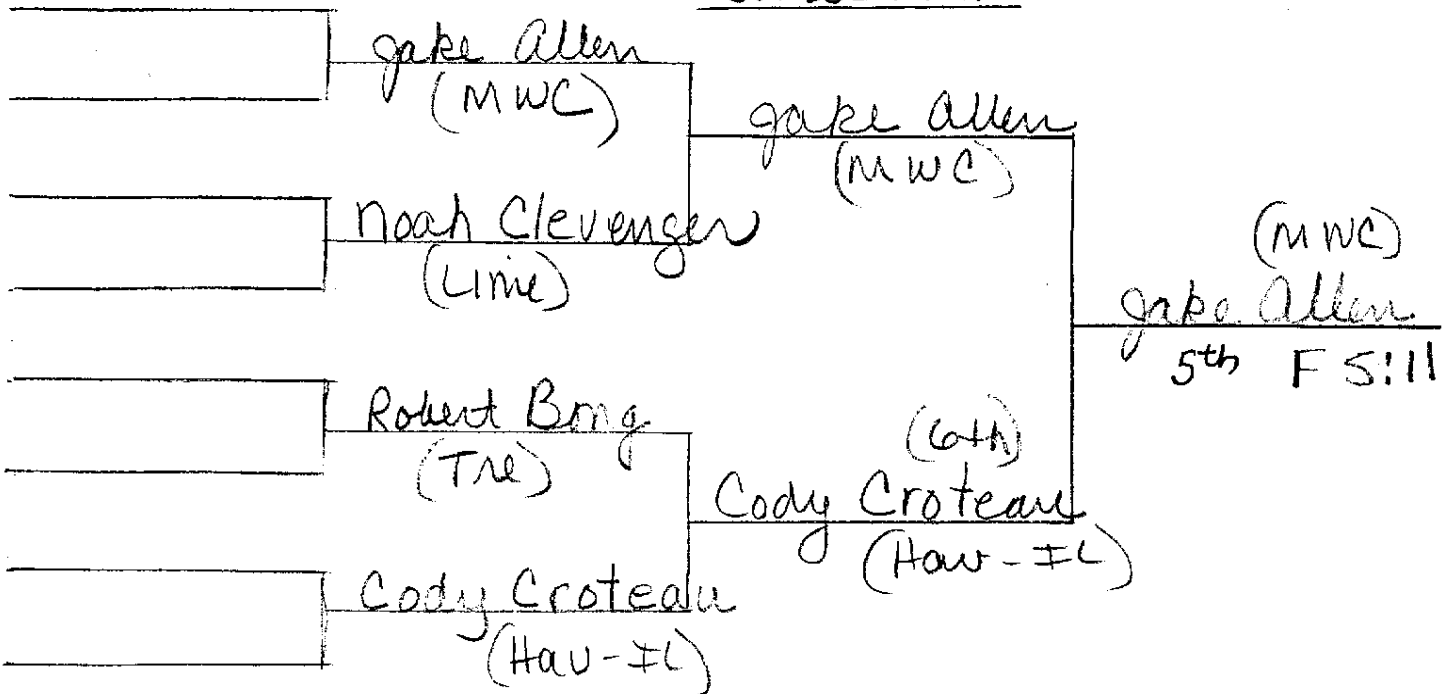

CONSOLATION