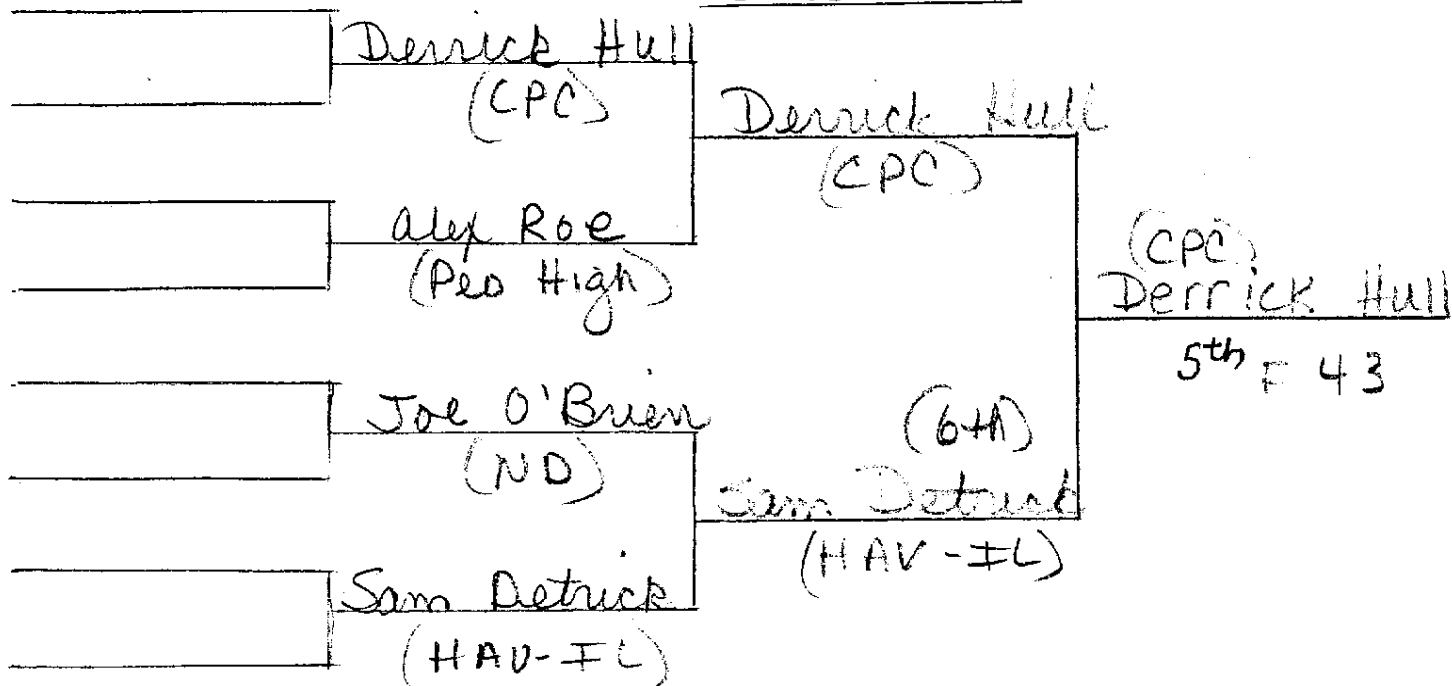

CONSOLATION