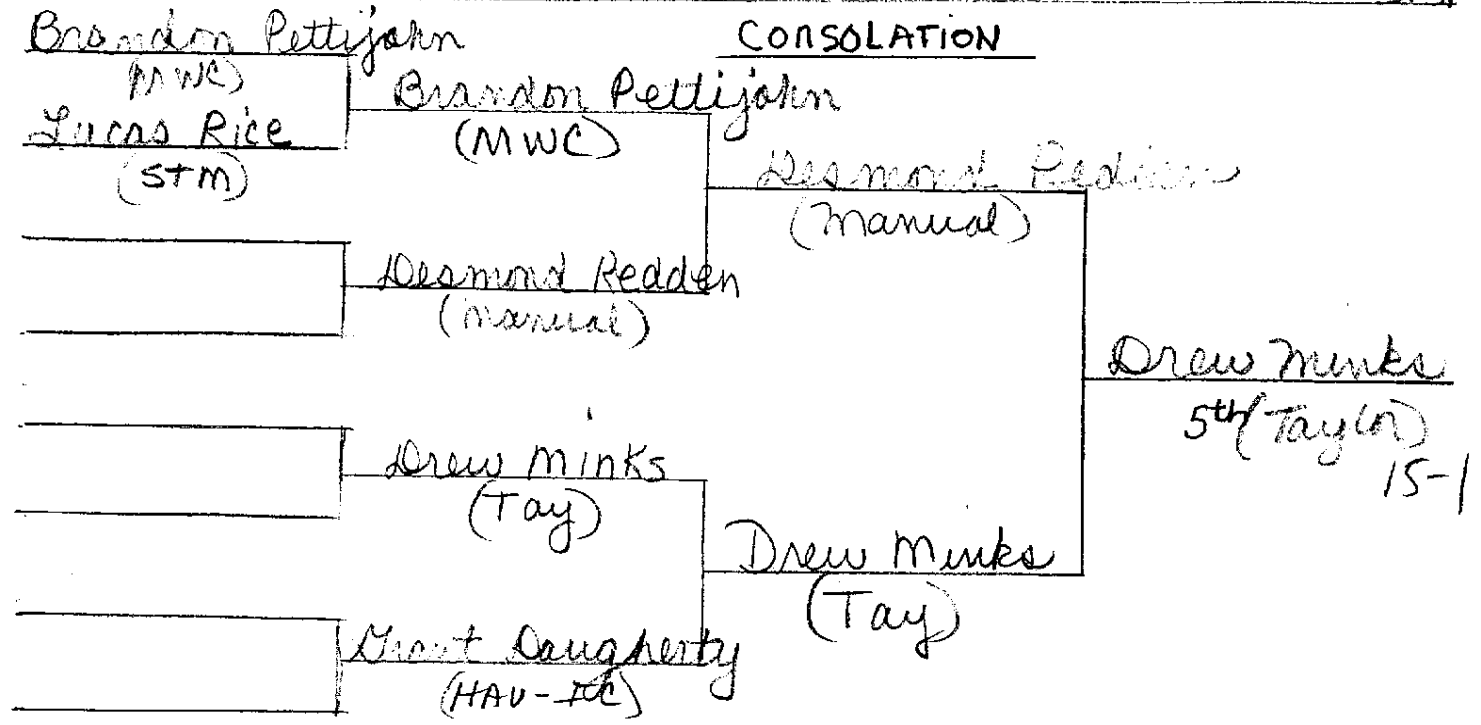

IB TOURNEY 2009