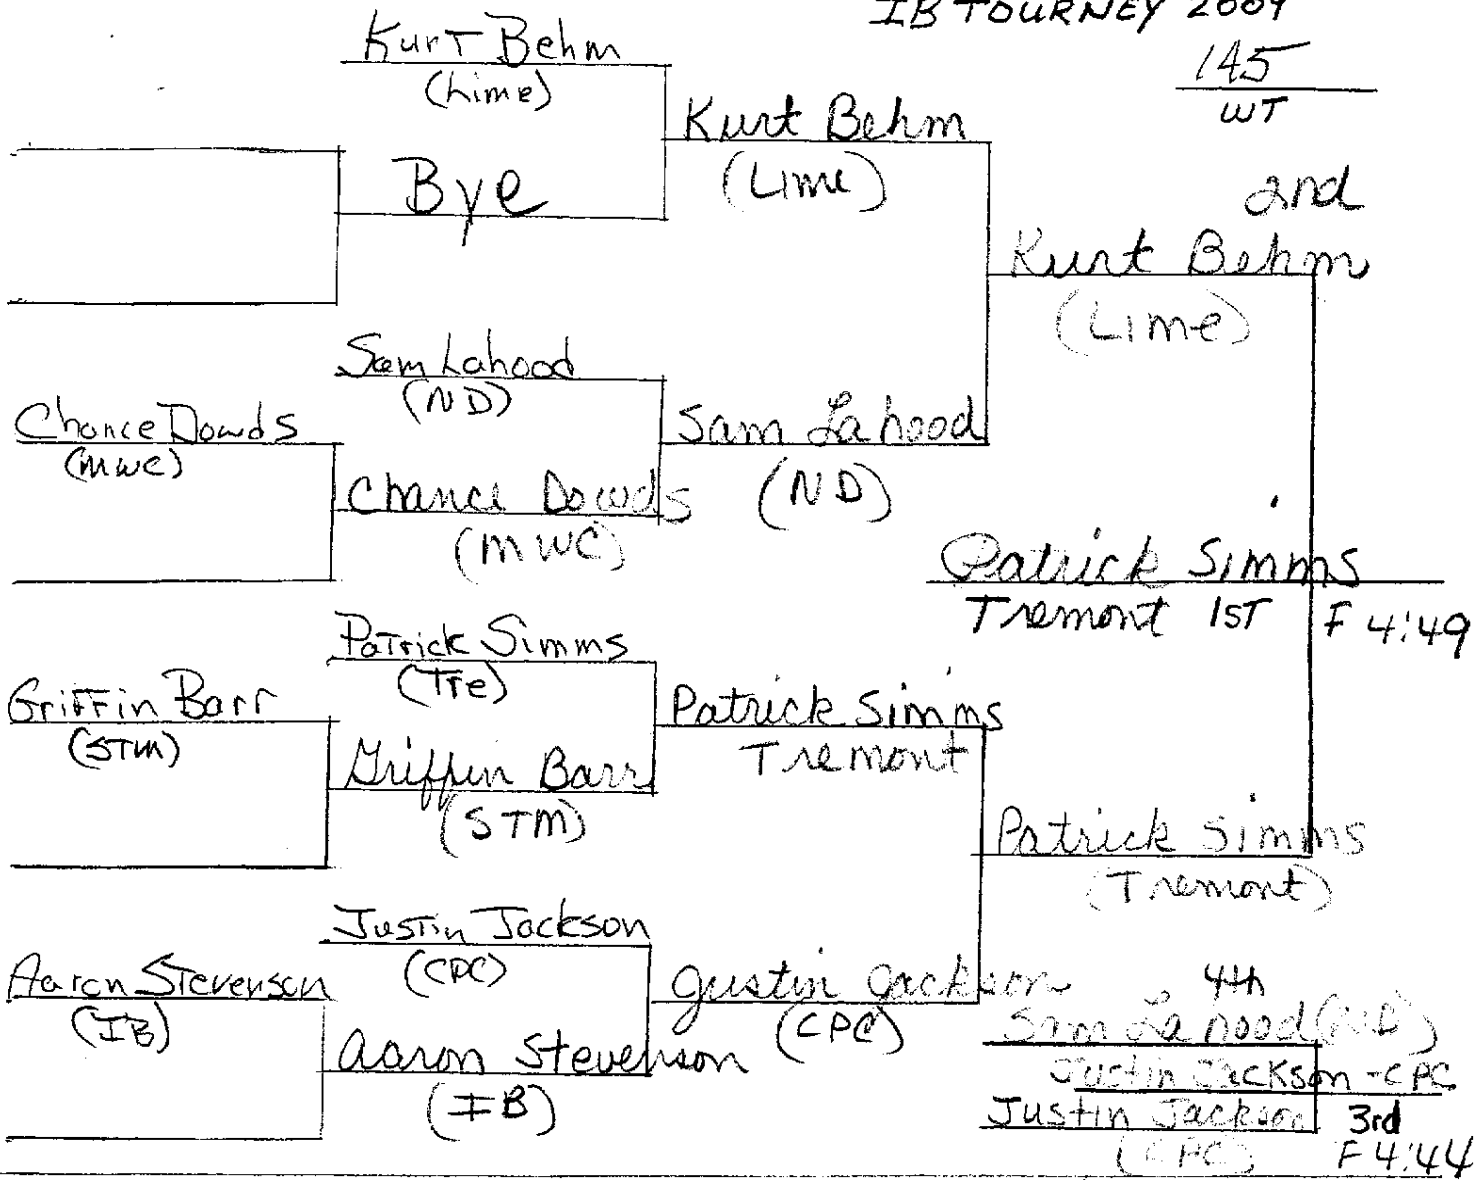

(MWC)
Tyler King
5th # 3:01

D'metri Powell
(HAV)

Matt Semple
(STM)

Matt Semple
(STM)

Bye

IB TOURNEY 2009

145

WT