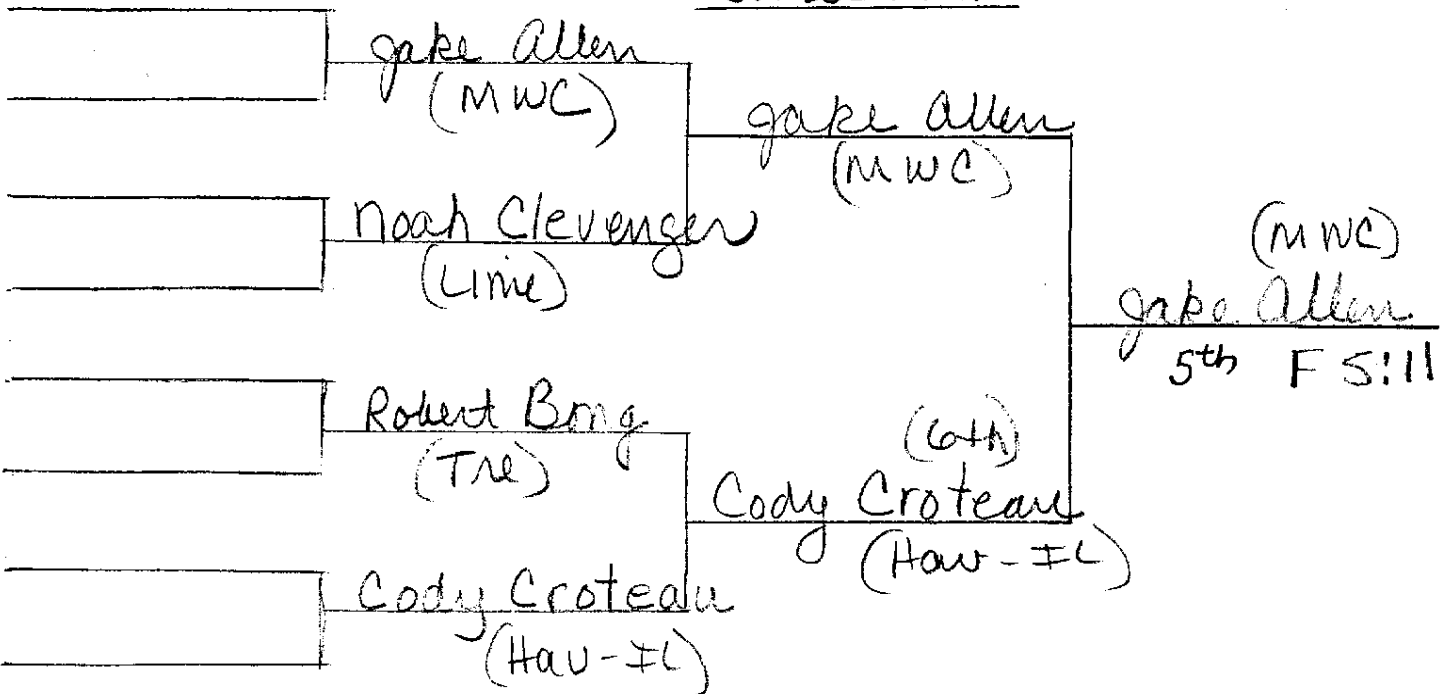

CONSOLATION