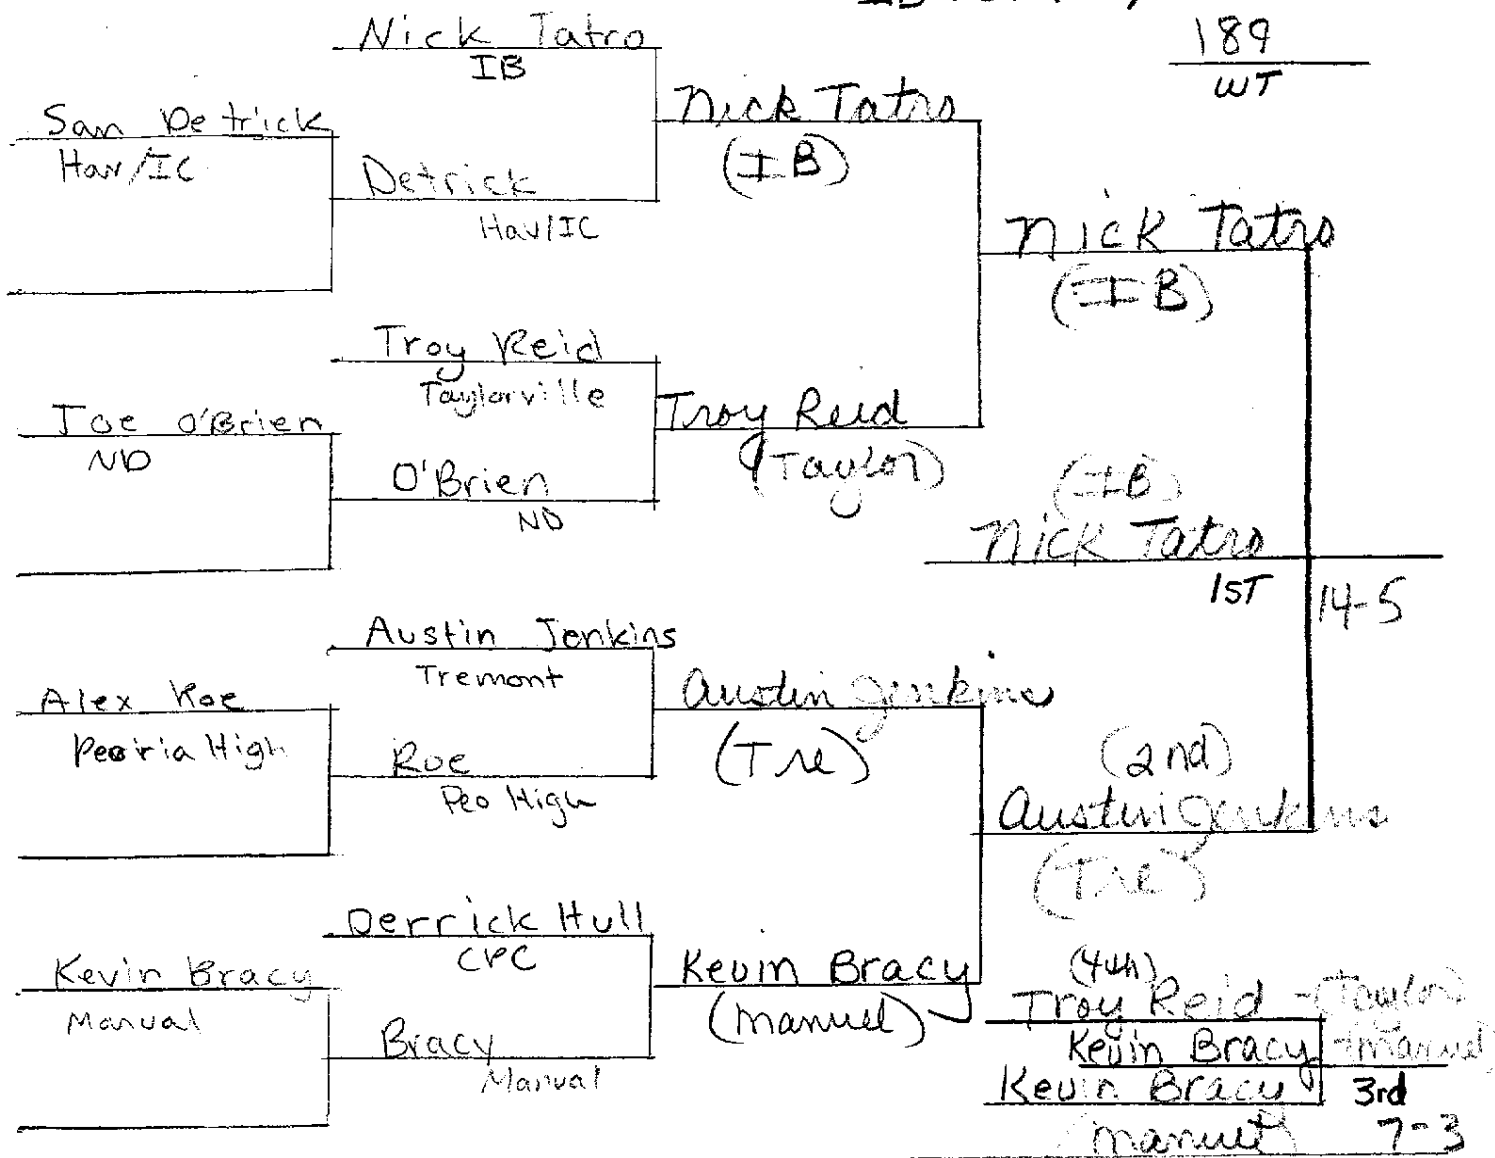

IB TOURNEY 2009