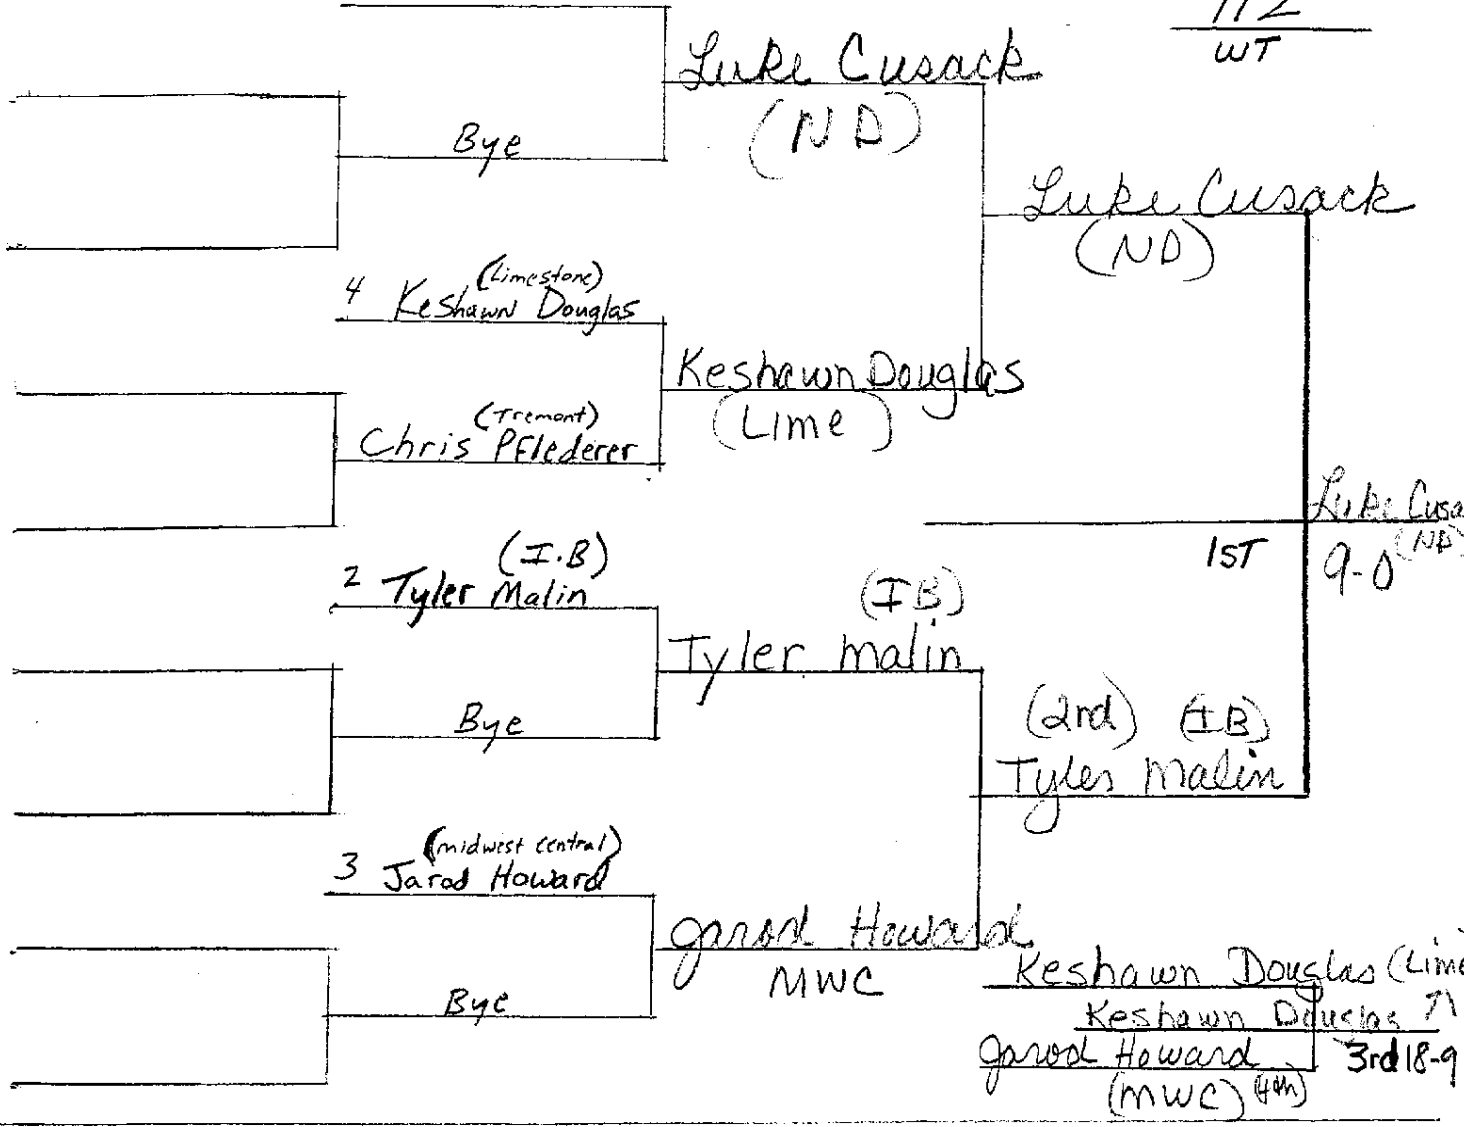

1 Luke Cusack (Notre Dame)

IB TOURNEY 2009

112
WT