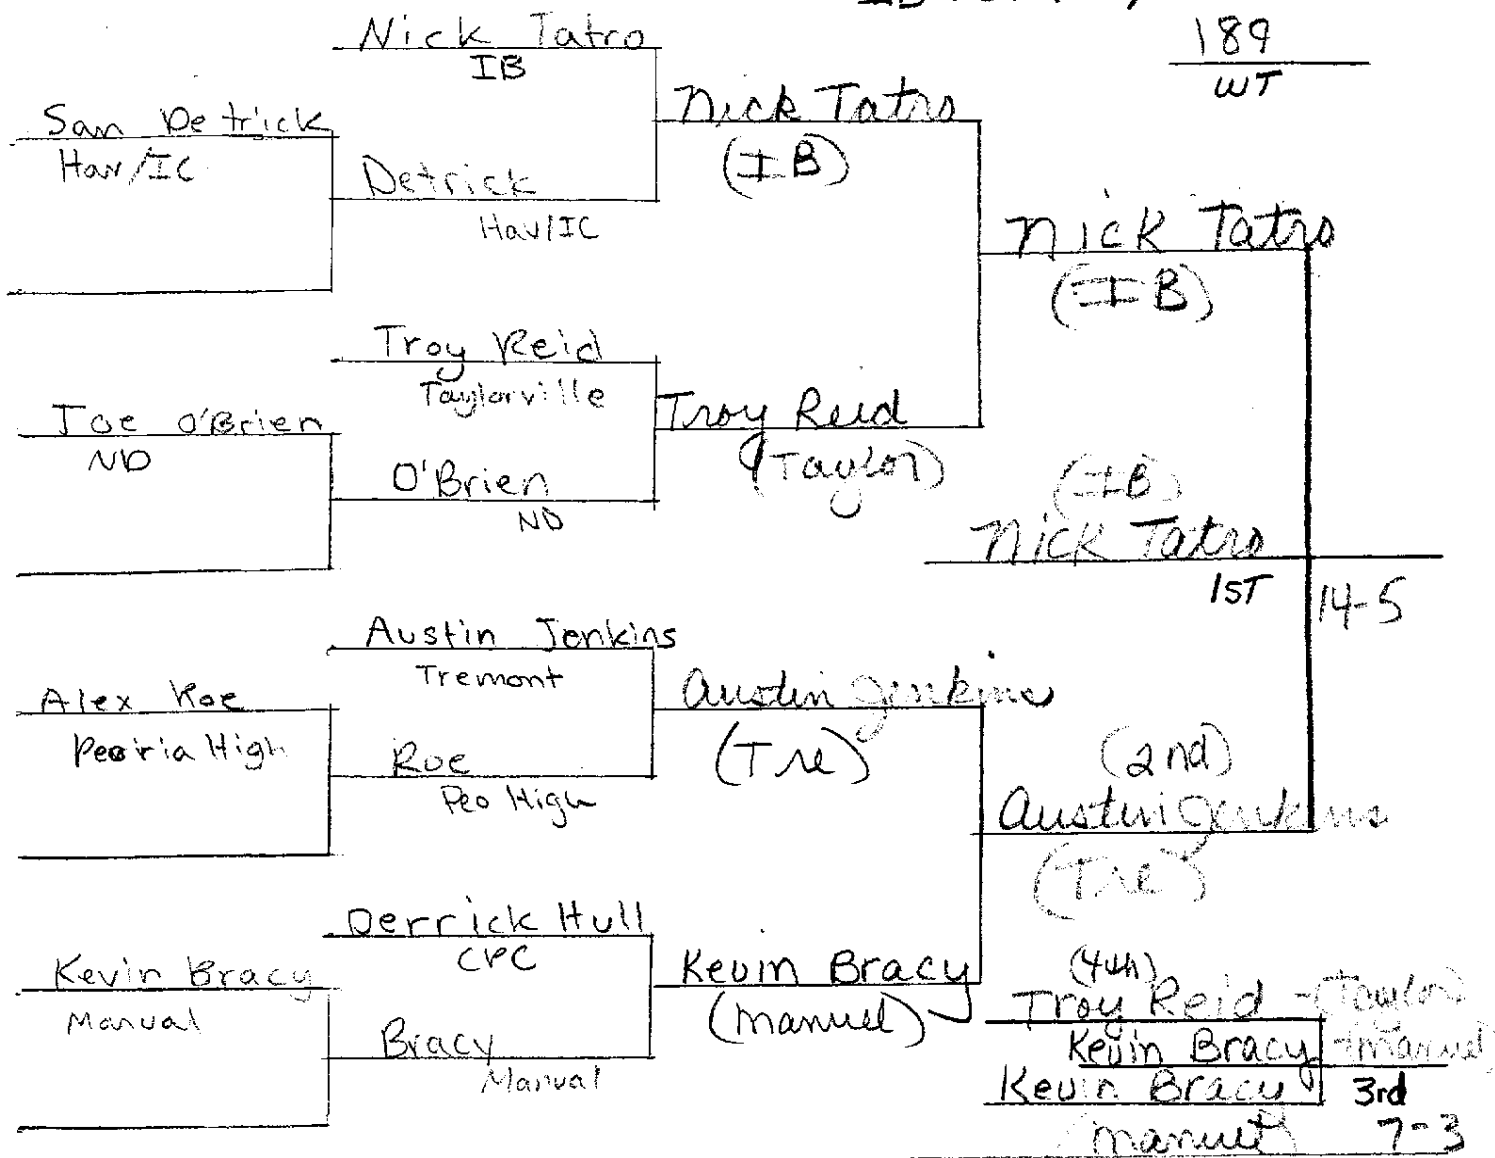

IB TOURNEY 2009

171
WT

CONSOLATION

IB TOURNEY 2009

CONSOLATION

IB TOURNEY 2009

215

WT