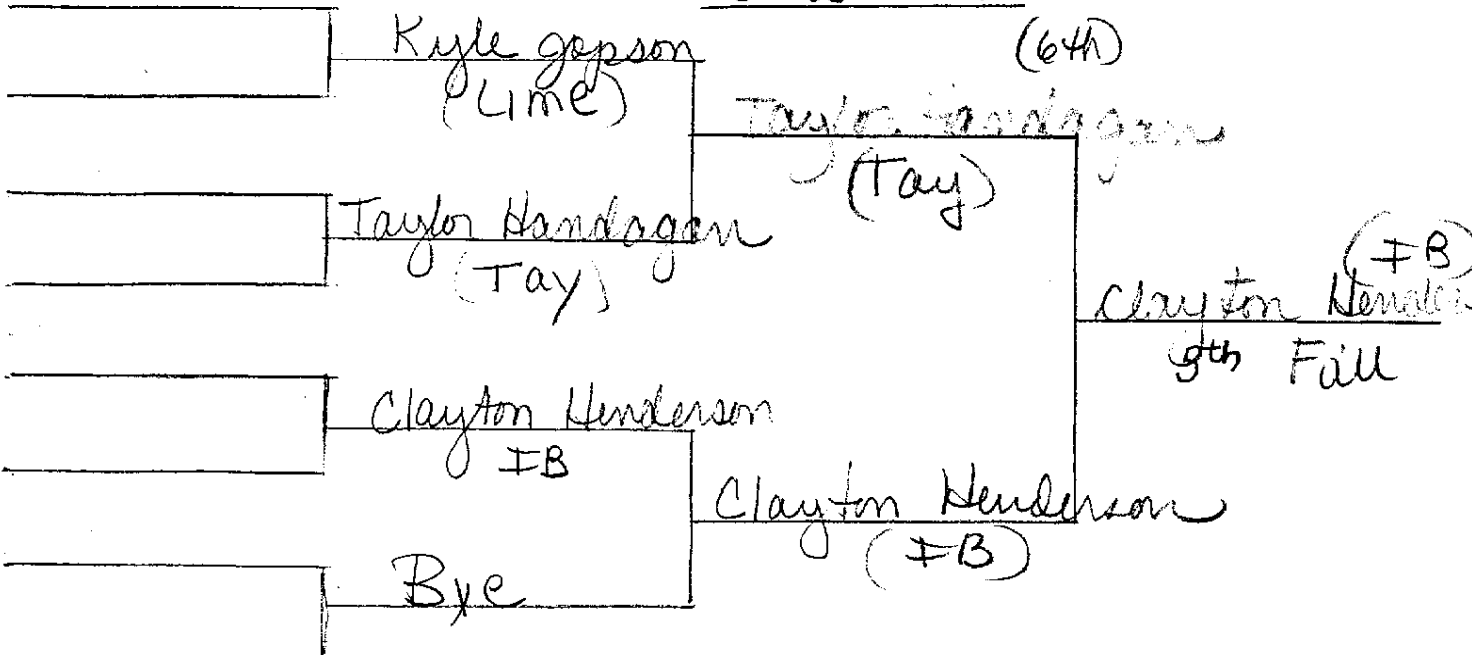

CONSOLATION