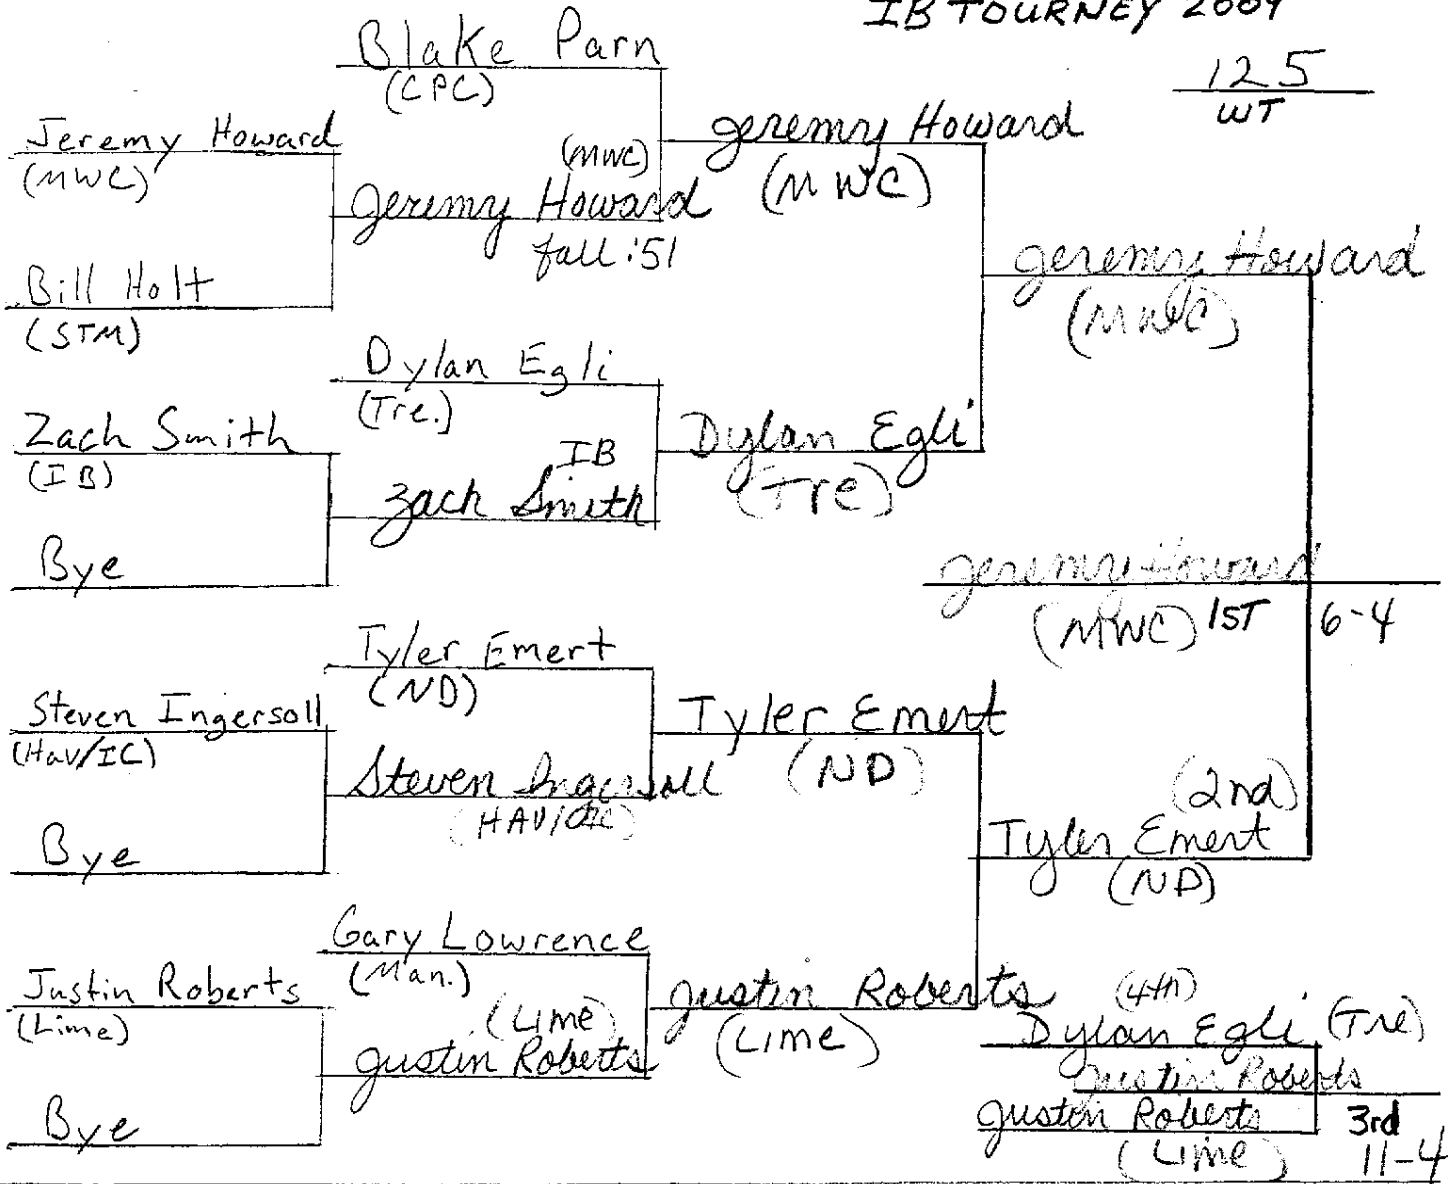

IB TOURNEY 2009

125
WT