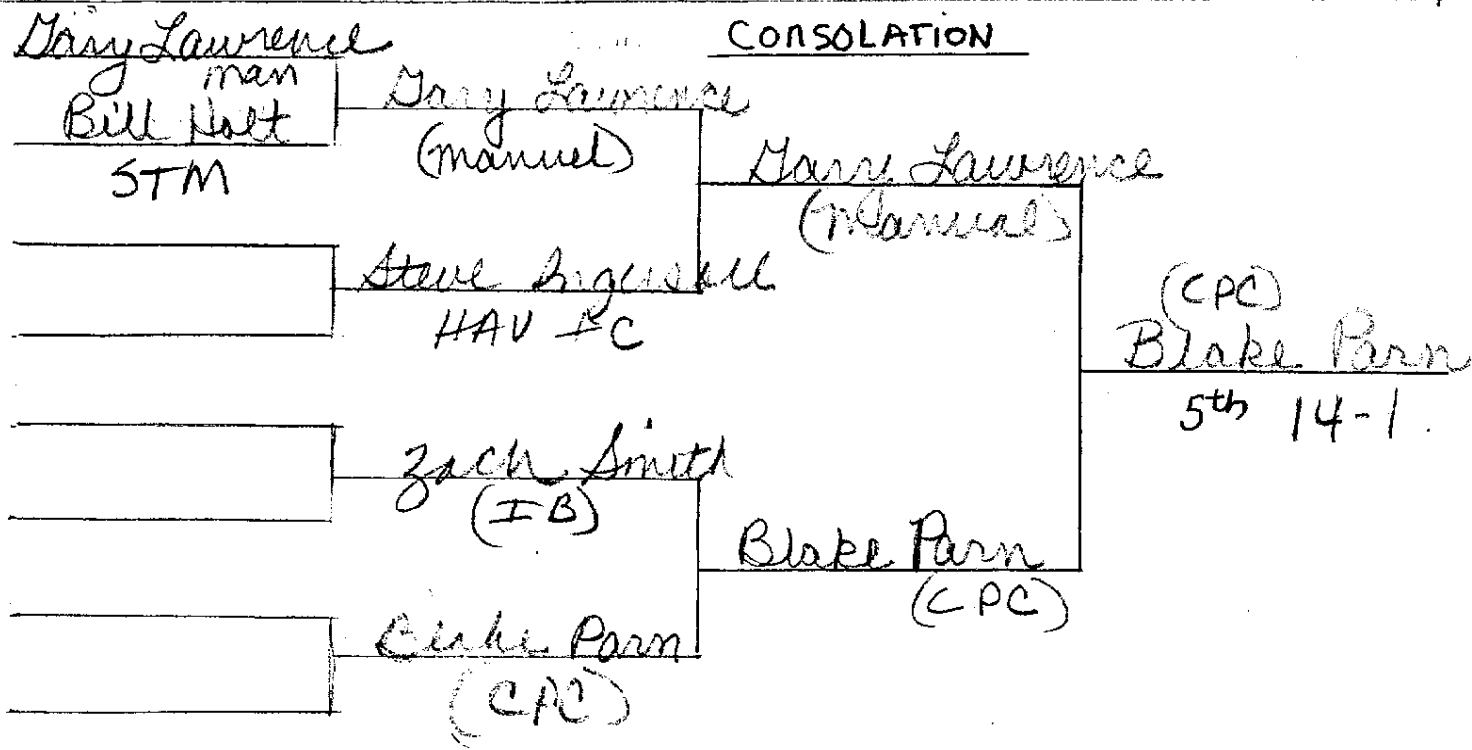

CONSOLATION