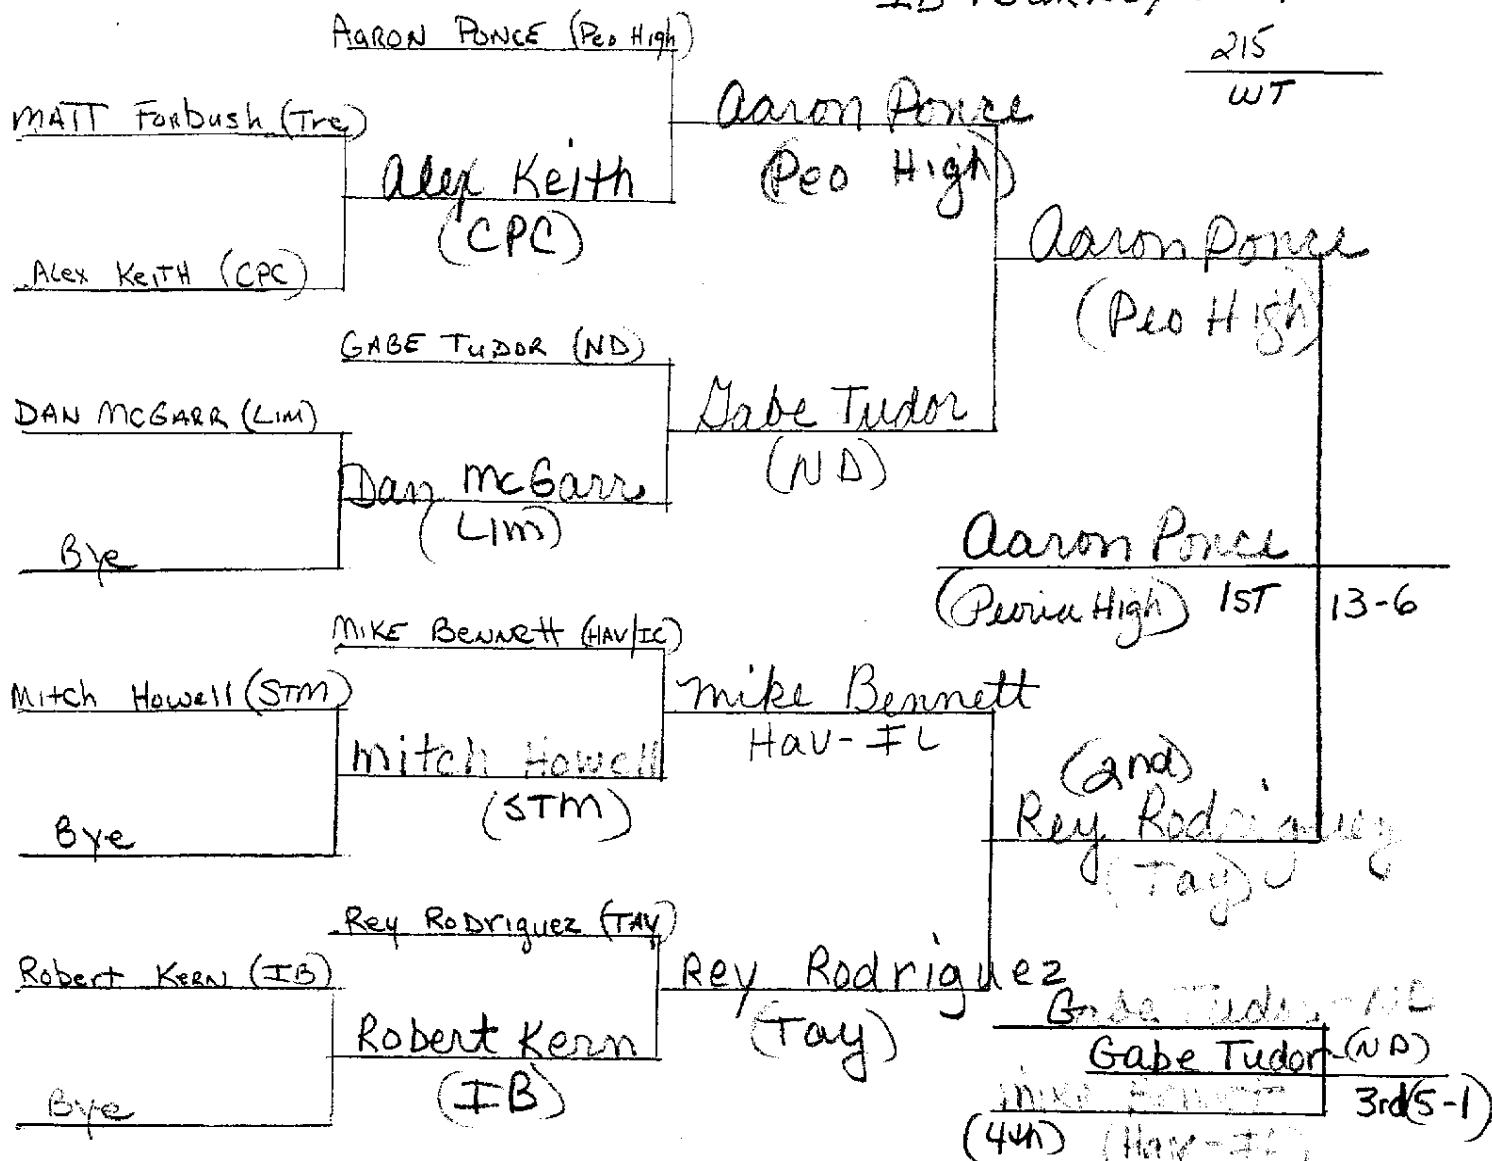

IB TOURNEY 2009

215

WT