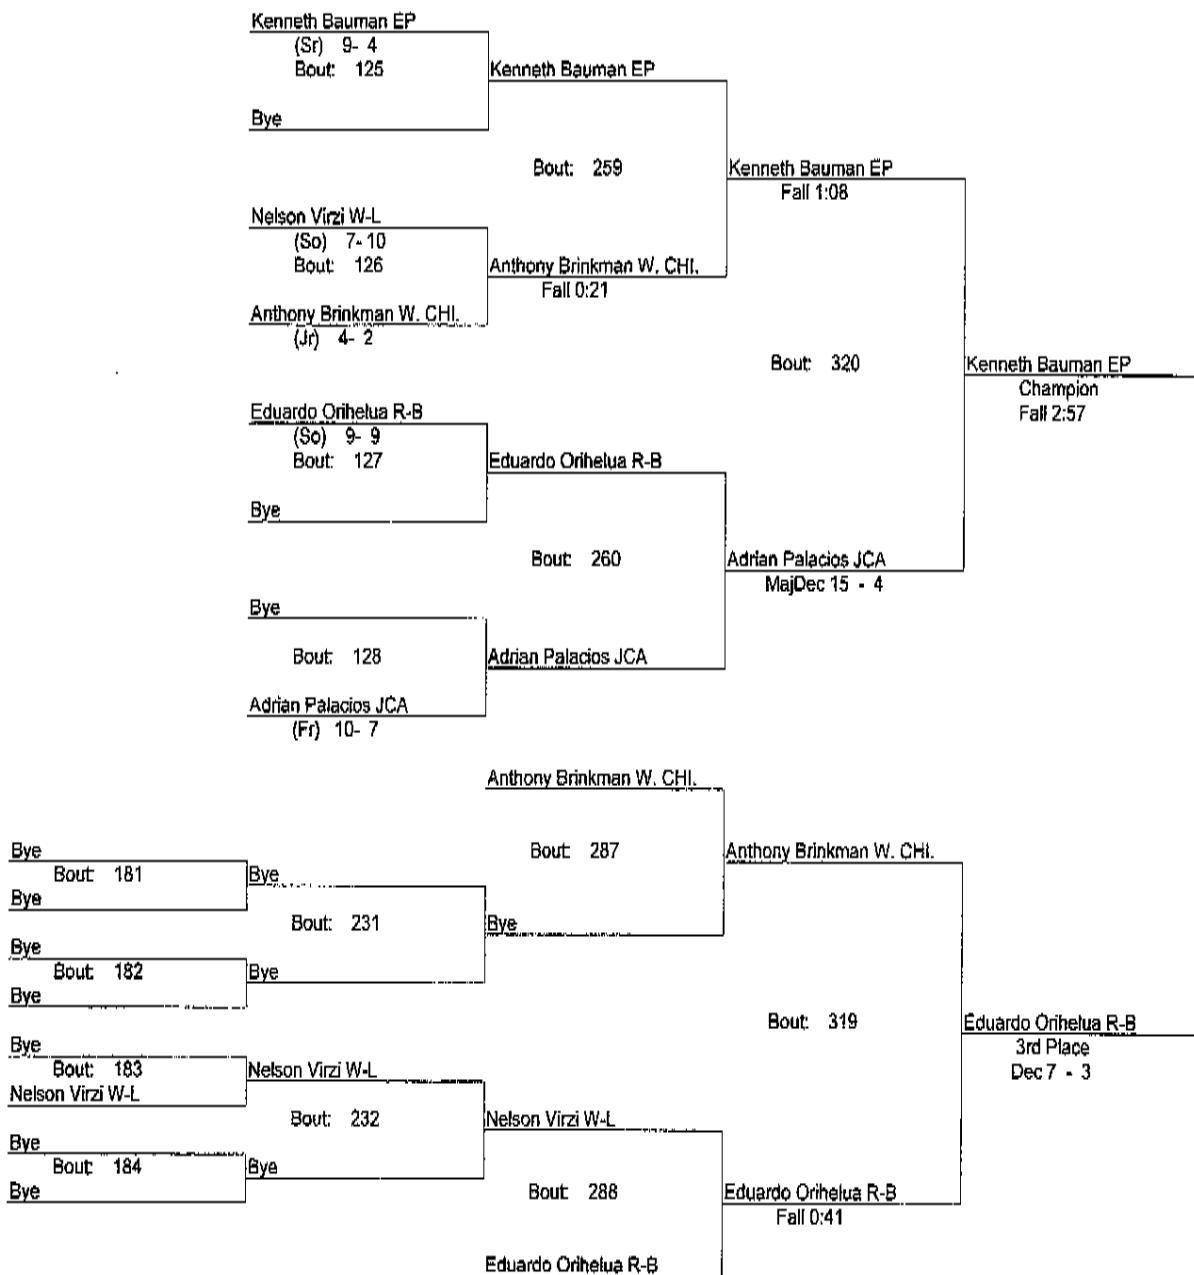

Lisle Steve Melichar Invitational

1/17/2009

125

- Place Winners -

- 1st Kenneth Bauman EP (Sr) 11- 4
- 2nd Adrian Palacios JCA (Fr) 11- 8
- 3rd Eduardo Orihelua R-B (So) 11-10
- 4th Anthony Brinkman W. CHI. (Jr) 5- 4