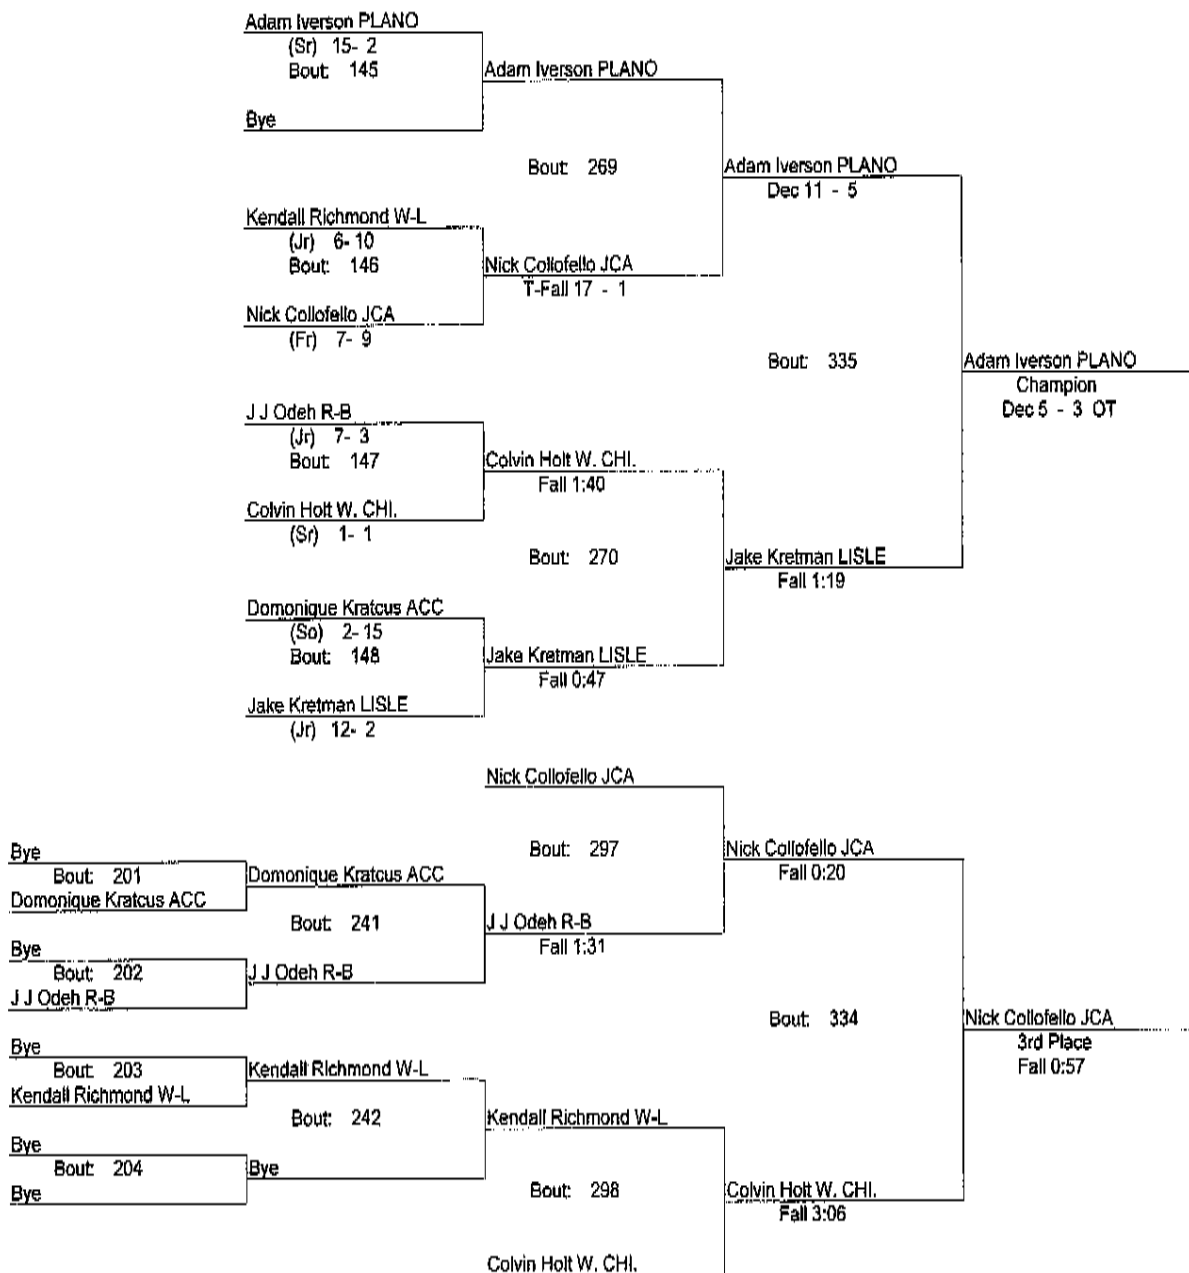

Lisle Steve Melichar Invitational

1/17/2009

152

1. Place Winners -
2. 1st Adam Iverson PLANO (Sr) 17- 2
   - 2nd Jake Kretman LISLE (Jr) 14- 3
   - 3rd Nick Collofello JCA (Fr) 10- 10
   - 4th Colvin Holt W. CHI. (Sr) 3- 3