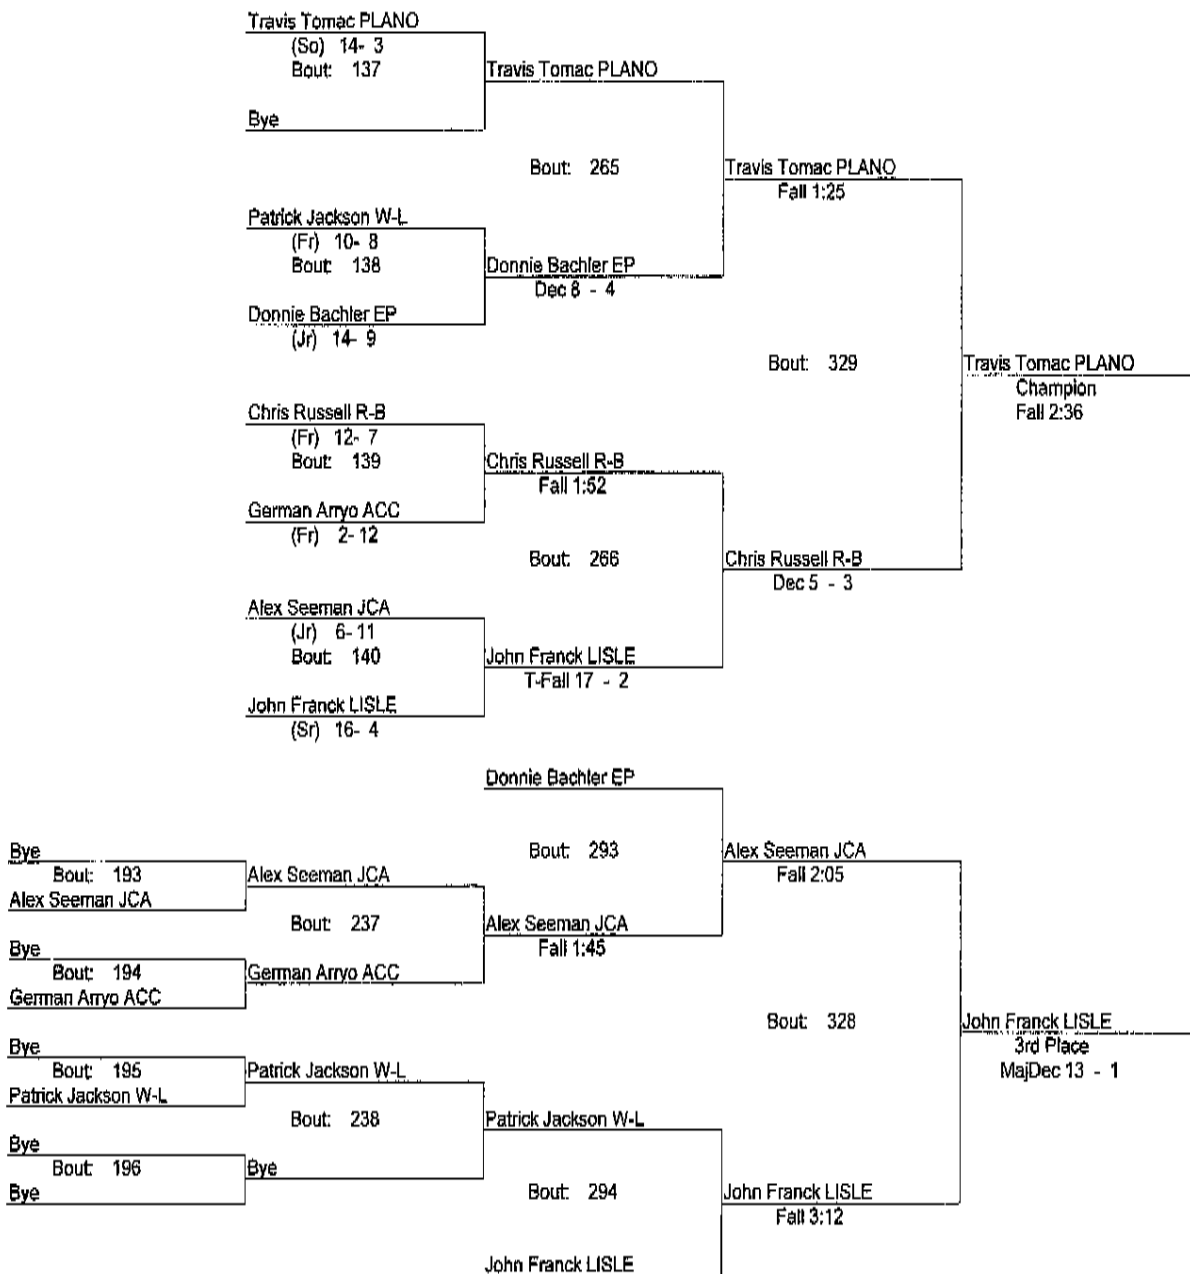

Lisle Steve Melichar Invitational

1/17/2009

140

- Place Winners -
1st Travis Tomac PLANO (So) 16- 3
2nd Chris Russell R-B (Fr) 14- 8
3rd John Franck LISLE (Sr) 19- 5
4th Alex Seeman JCA (Jr) 8- 13