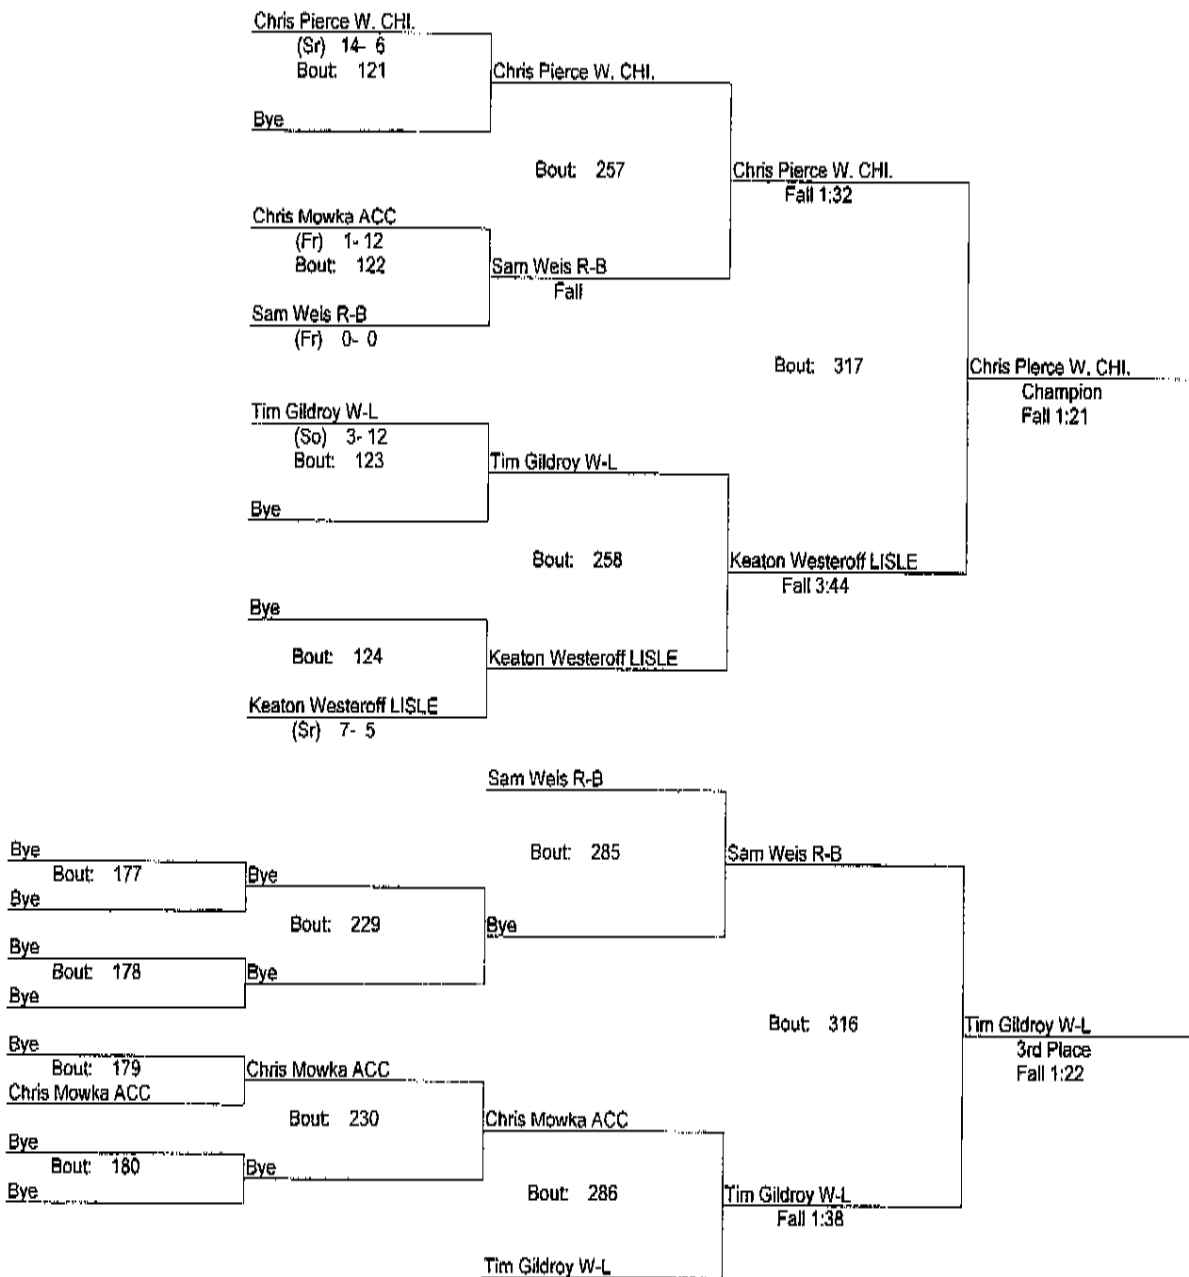

Lisle Steve Melichar Invitational

1/17/2009

119

1. Place Winners -
2. 1st Chris Pierce W. CHI. (Sr) 16- 6
   - 2nd Keaton Westeroff LISLE (Sr) 8- 6
   - 3rd Tim Gildroy W-L (So) 5-13
   - 4th Sam Weis R-B (Fr) 1- 2