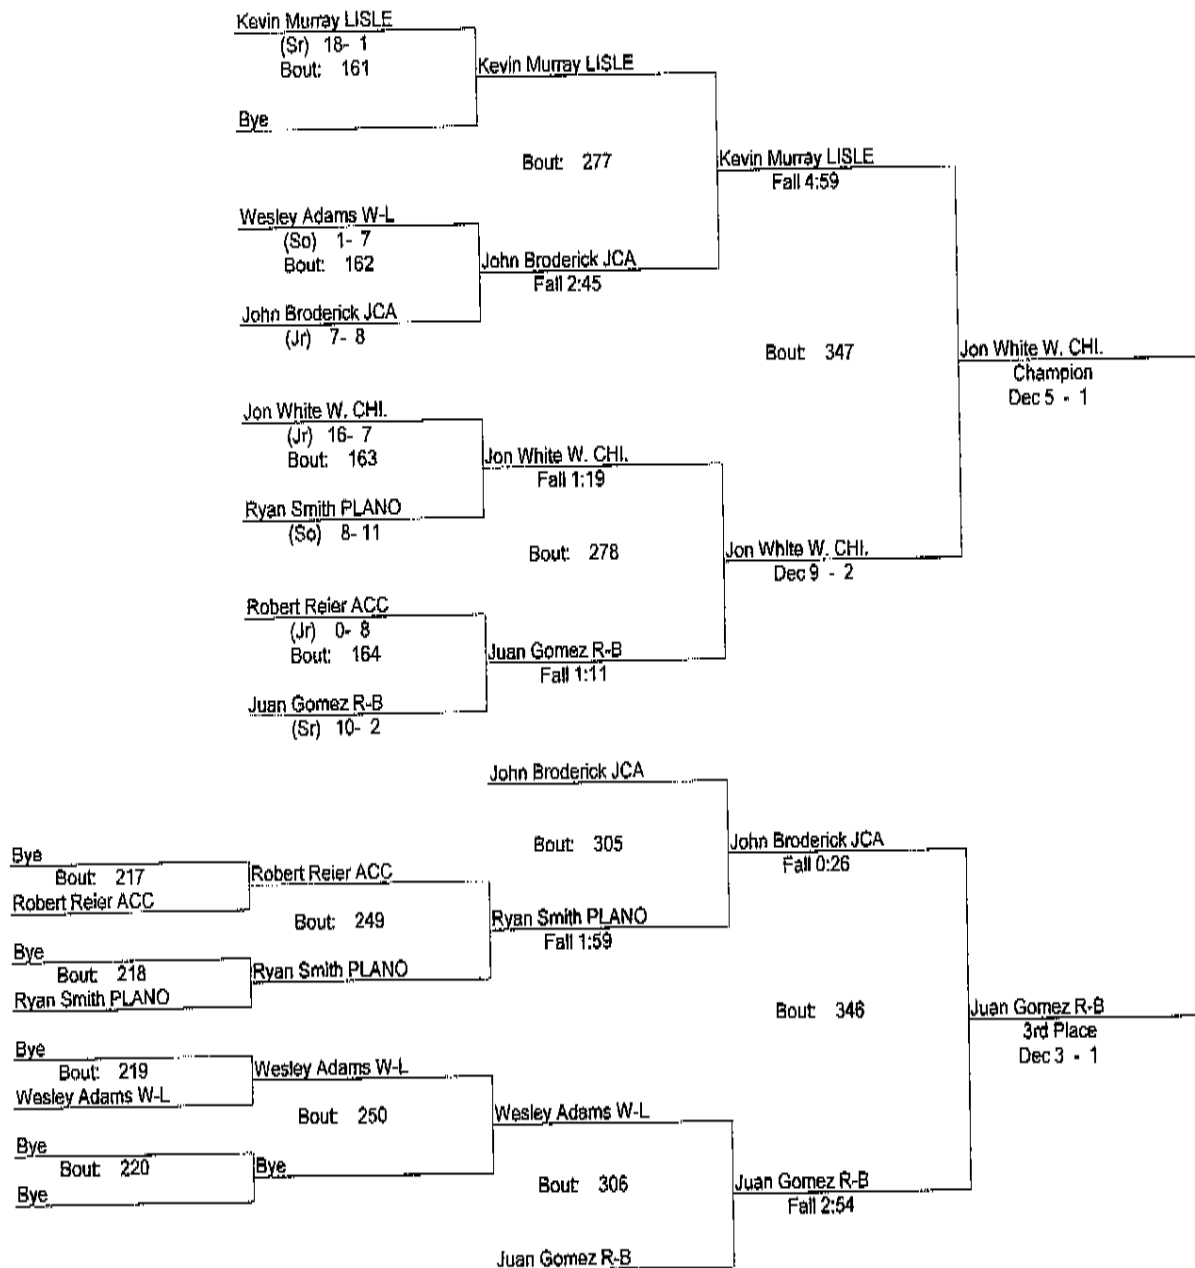

Lisle Steve Melichar Invitational

1/17/2009

215

1. Place Winners -
2. 1st Jon White W. CHI. (Jr) 19- 7
   - 2nd Kevin Murray LISLE (Sr) 19- 2
   - 3rd Juan Gomez R-B (Sr) 13- 3
   - 4th John Broderick JCA (Jr) 9- 10