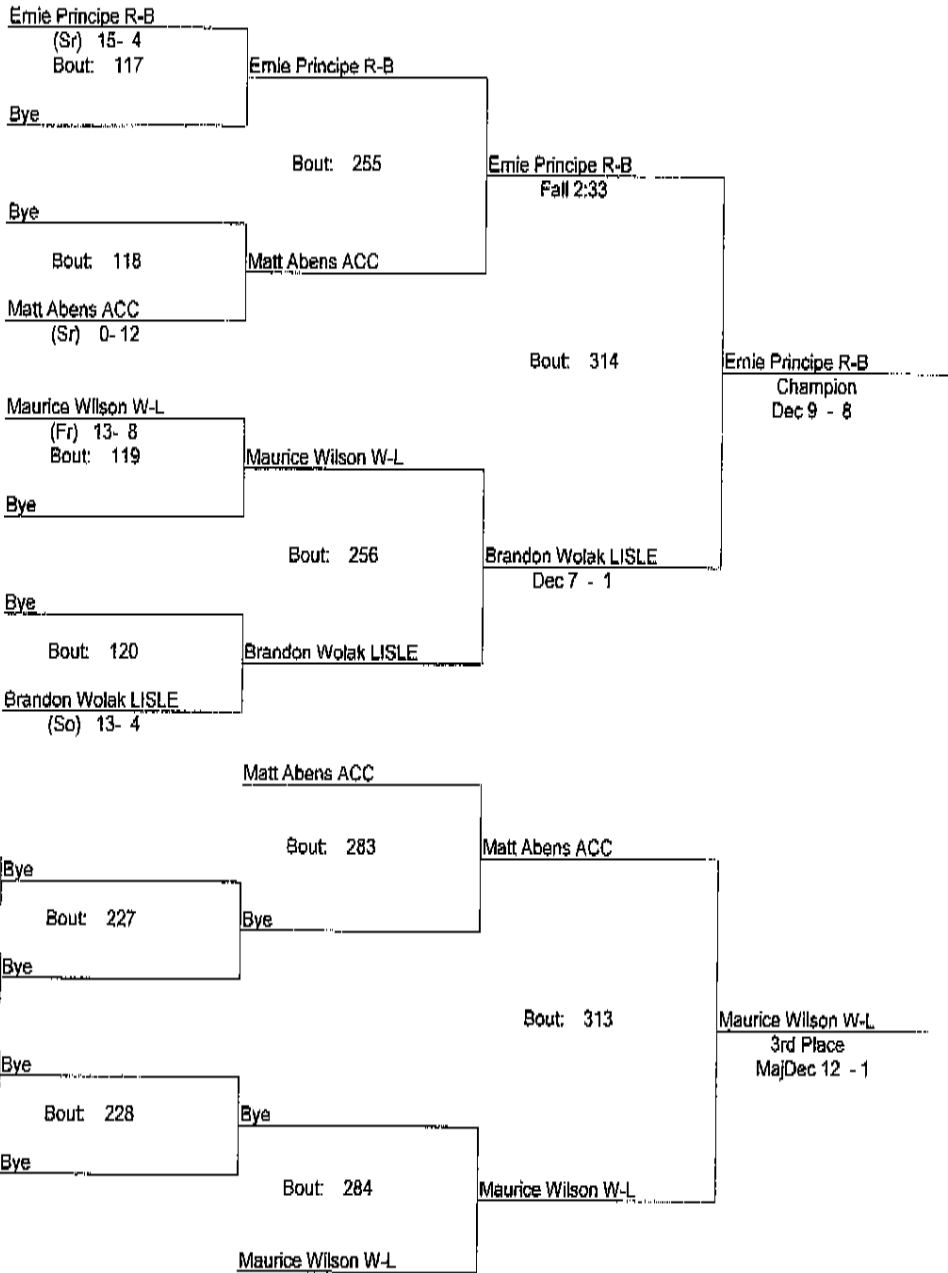

Lisle Steve Melichar Invitational

1/17/2009

112

- Place Winners -
- 1st Ernie Principe R-B (Sr) 17- 4
- 2nd Brandon Wolak LISLE (So) 14- 5
- 3rd Maurice Wilson W-L (Fr) 14- 9
- 4th Matt Abens ACC (Sr) 0- 14