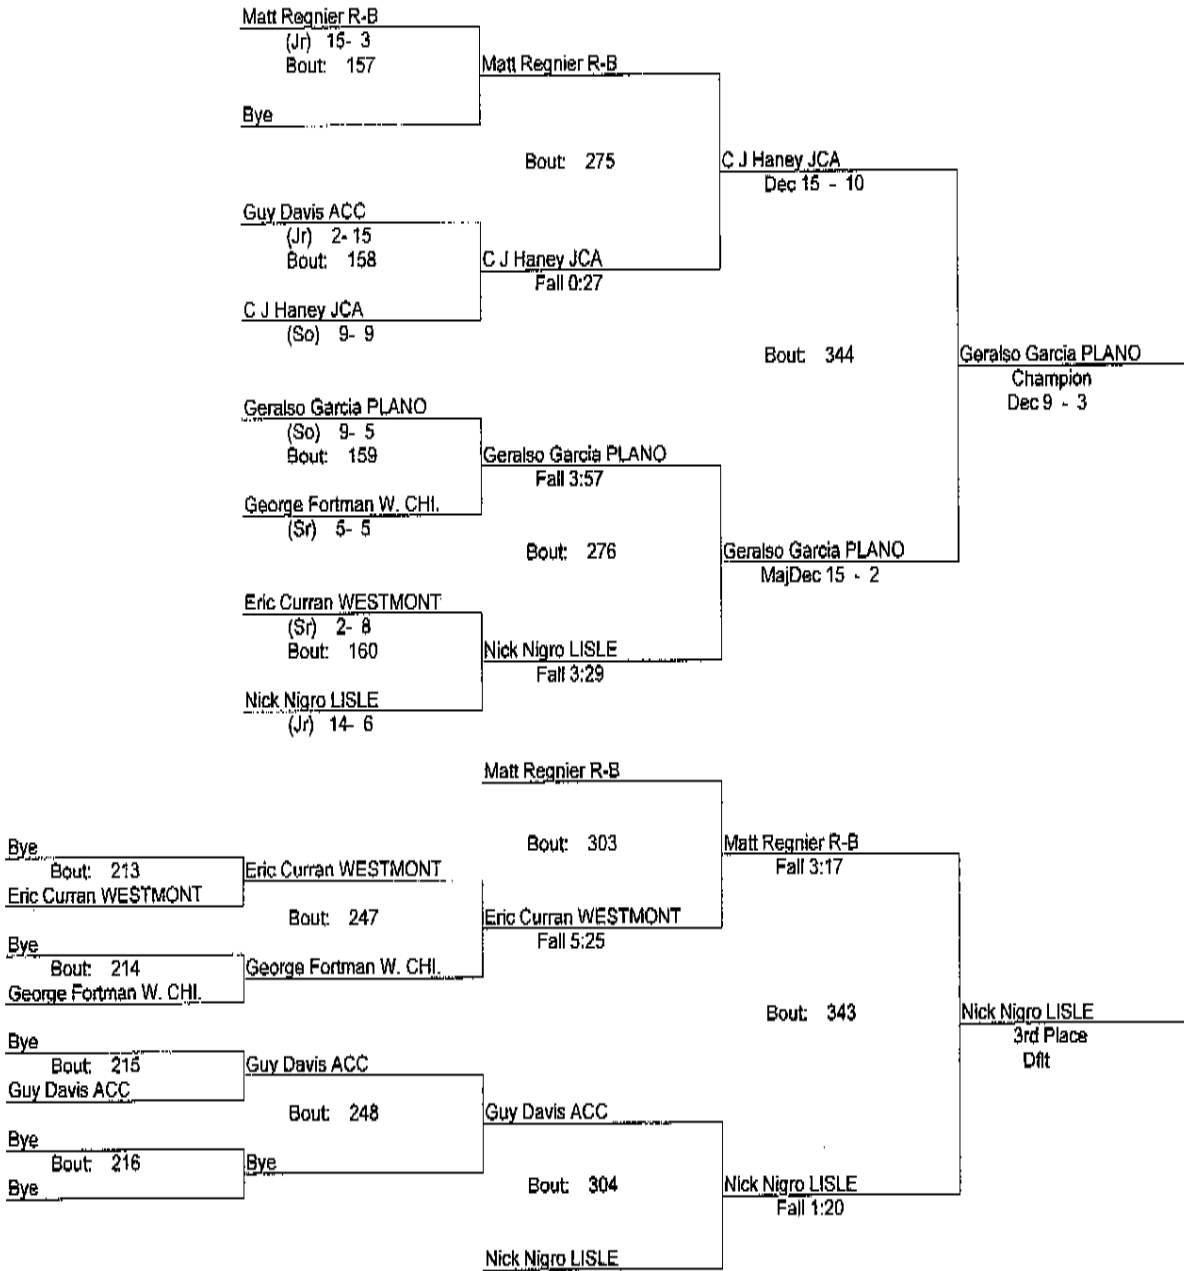

Lisle Steve Melichar Invitational

1/17/2009

189

1. Place Winners -
2. 1st Geralso Garcia PLANO (So) 12- 5
   - 2nd C J Haney JCA (So) 11-10
   - 3rd Nick Nigro LISLE (Jr) 17- 7
   - 4th Matt Regnier R-B (Jr) 16- 5