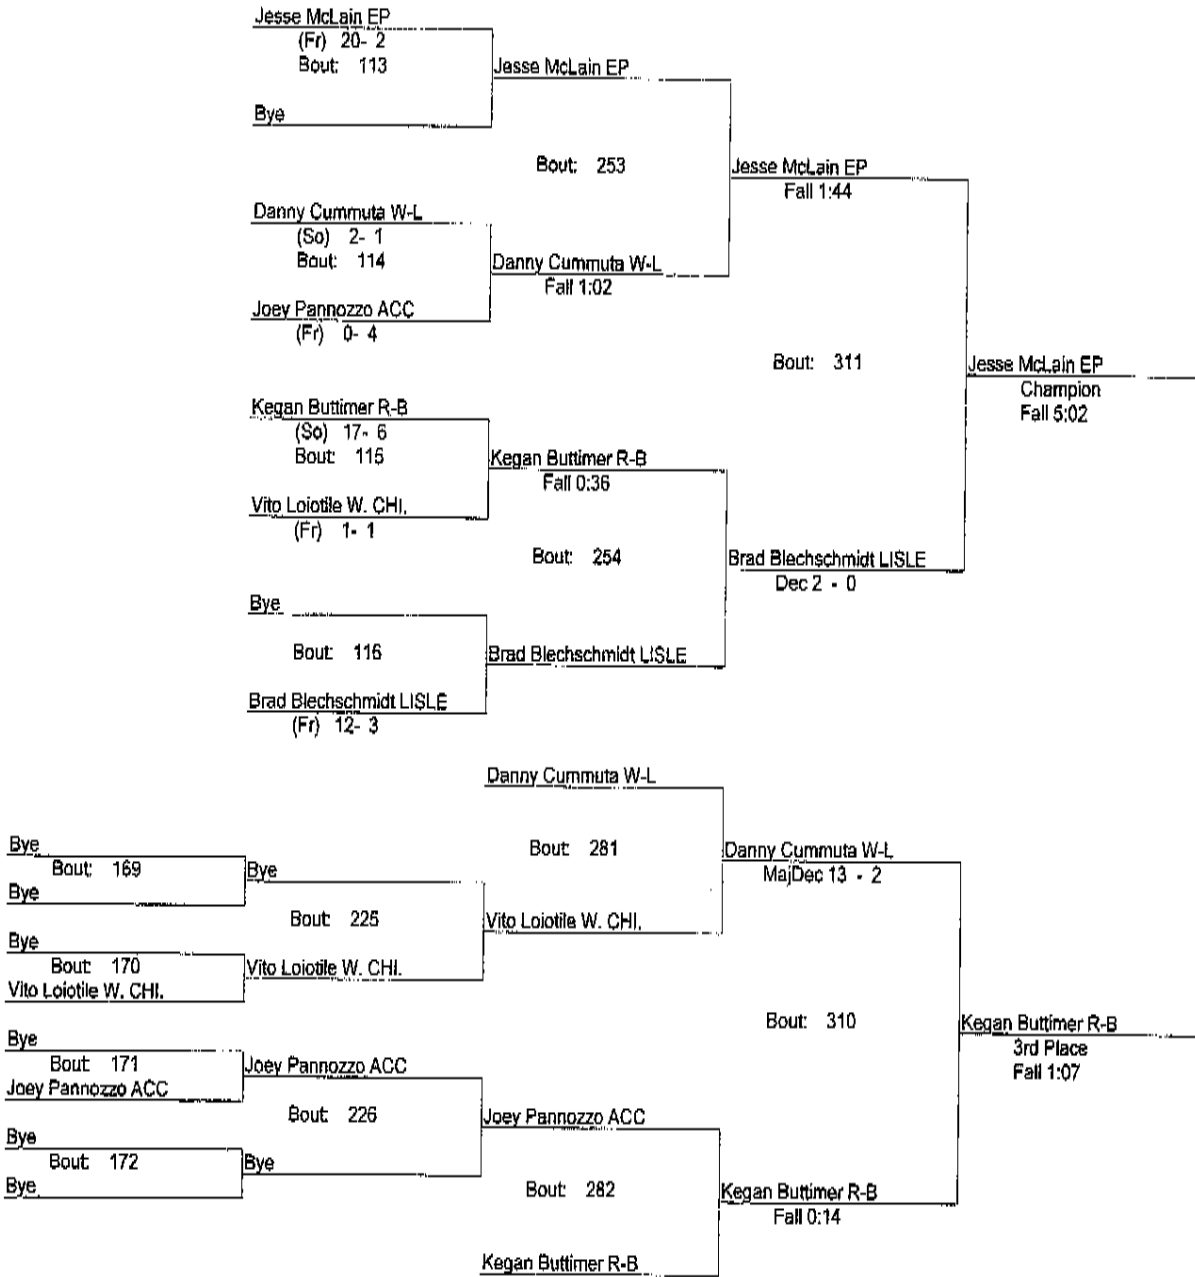

Lisle Steve Melichar Invitational

1/17/2009

Place	Score	Name	1st	2nd	3rd	4th
1	189.50	Lisle High School	2	6	3	
2	143.00	Riverside-Brookfield High School	2	1	4	4
3	114.50	Joliet Catholic Academy		2	3	4
4	109.00	Ptano High School	3	2		
5	97.00	West Chicago High School	2	1		3
6	87.50	Walther Lutheran High School	1		4	1
7	86.50	Evergreen Park	2	2		
8	35.00	Westmont High School	1			1
9	27.50	Aurora Central Catholic	1			1

* Team has non-scoring wrestler

Lisle Steve Melichar Invitational

1/17/2009

103

- Place Winners -

1st Jesse McLain EP	(Fr) 22- 2
2nd Brad Blechschmidt LISLE	(Fr) 13- 4
3rd Kegan Buttimer R-B	(So) 20- 7
4th Danny Cummuta W-L	(So) 4- 3