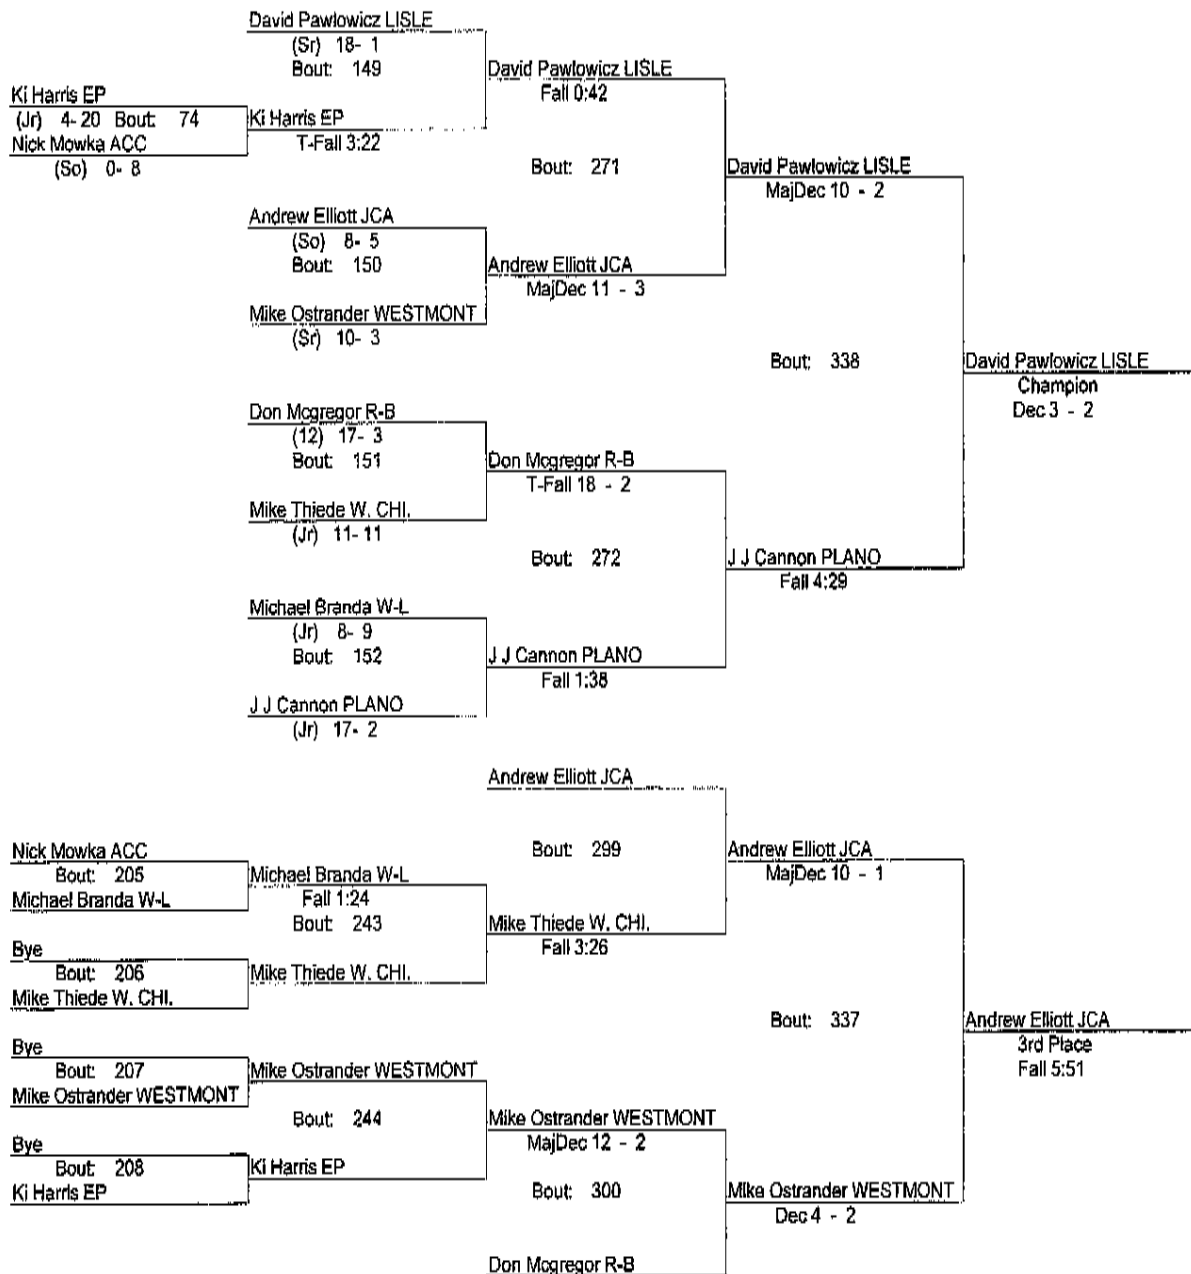

Lisle Steve Melichar Invitational

1/17/2009

160

1. Place Winners -
2. 1st David Pawlowicz LISLE (Sr) 21- 1
   - 2nd J J Cannon PLANO (Jr) 19- 3
   - 3rd Andrew Elliott JCA (So) 11- 6
   - 4th Mike Ostrander WESTMONT (Sr) 12- 5