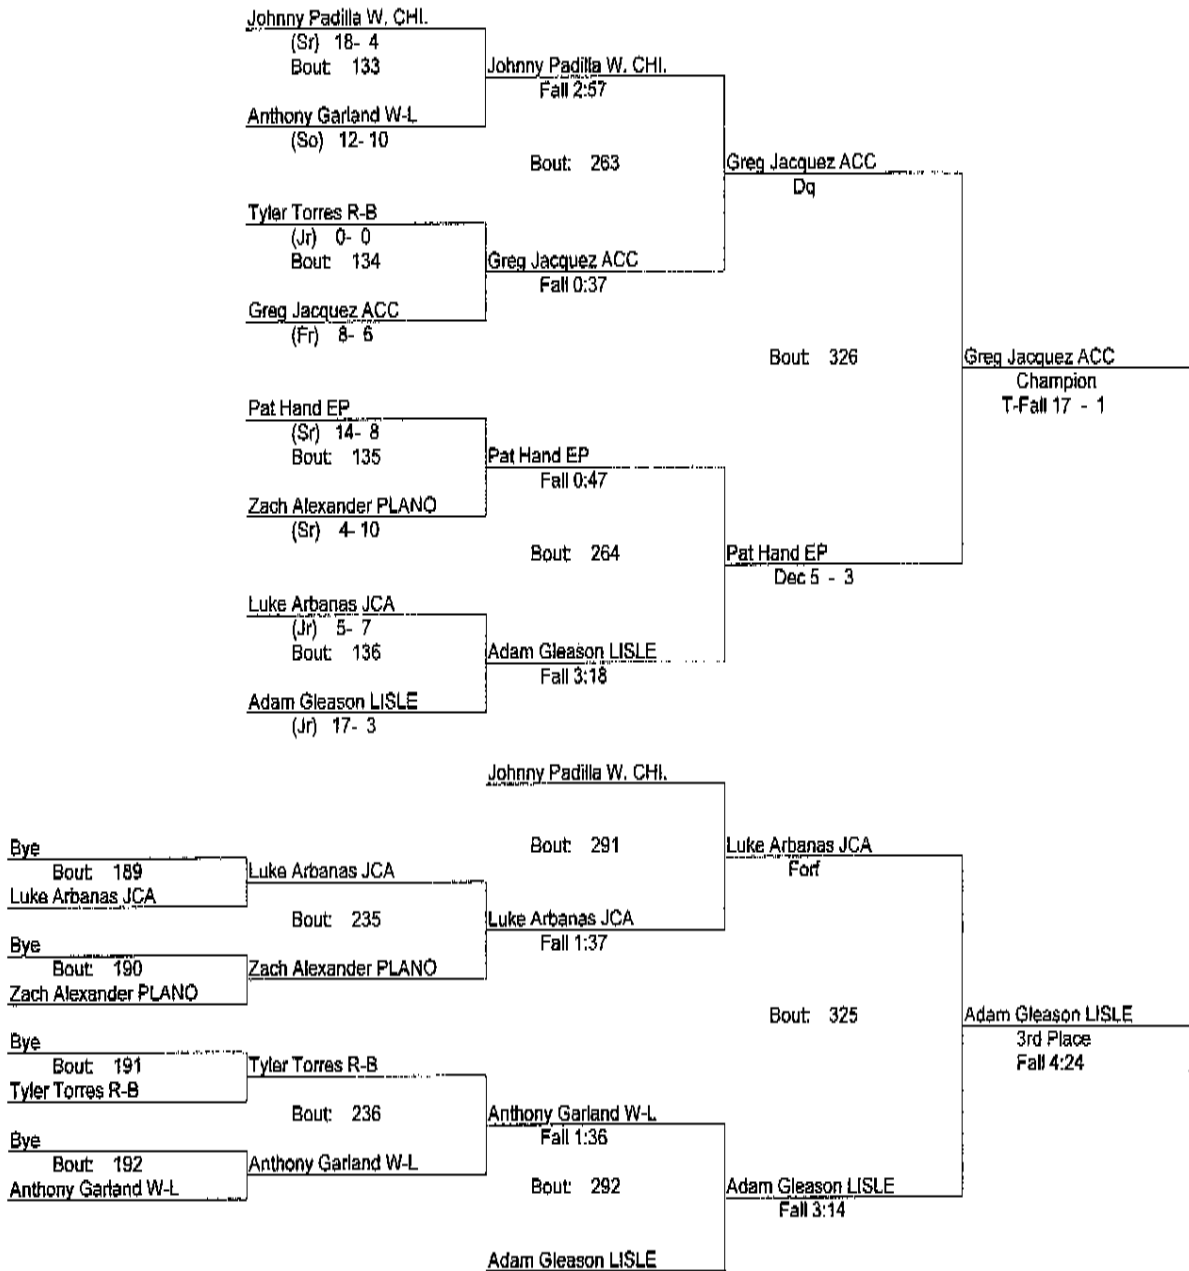

Lisle Steve Melichar Invitational

1/17/2009

135

- Place Winners -
1st Greg Jacquez ACC (Fr) 11- 6
2nd Pat Hand EP (Sr) 16- 9
3rd Adam Gleason LISLE (Jr) 20- 4
4th Luke Arbanas JCA (Jr) 7- 9