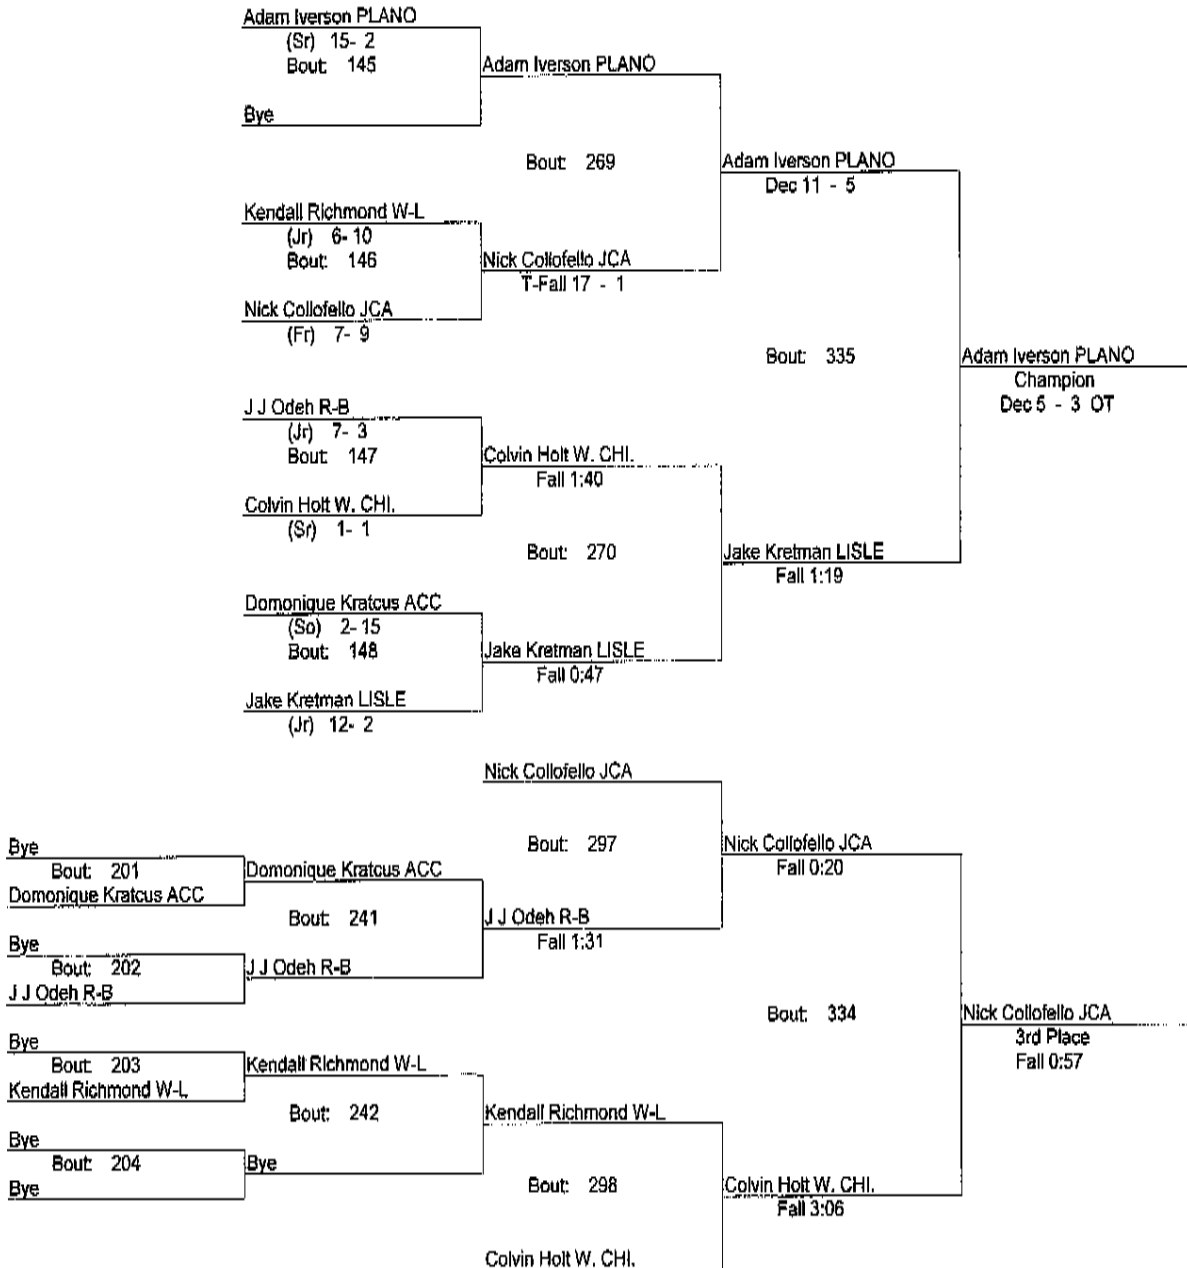

Lisle Steve Melichar Invitational

1/17/2009

152

1. Place Winners -
2. 1st Adam Iverson PLANO (Sr) 17- 2
   - 2nd Jake Kretman LISLE (Jr) 14- 3
   - 3rd Nick Collofello JCA (Fr) 10- 10
   - 4th Colvin Holt W. CHI. (Sr) 3- 3