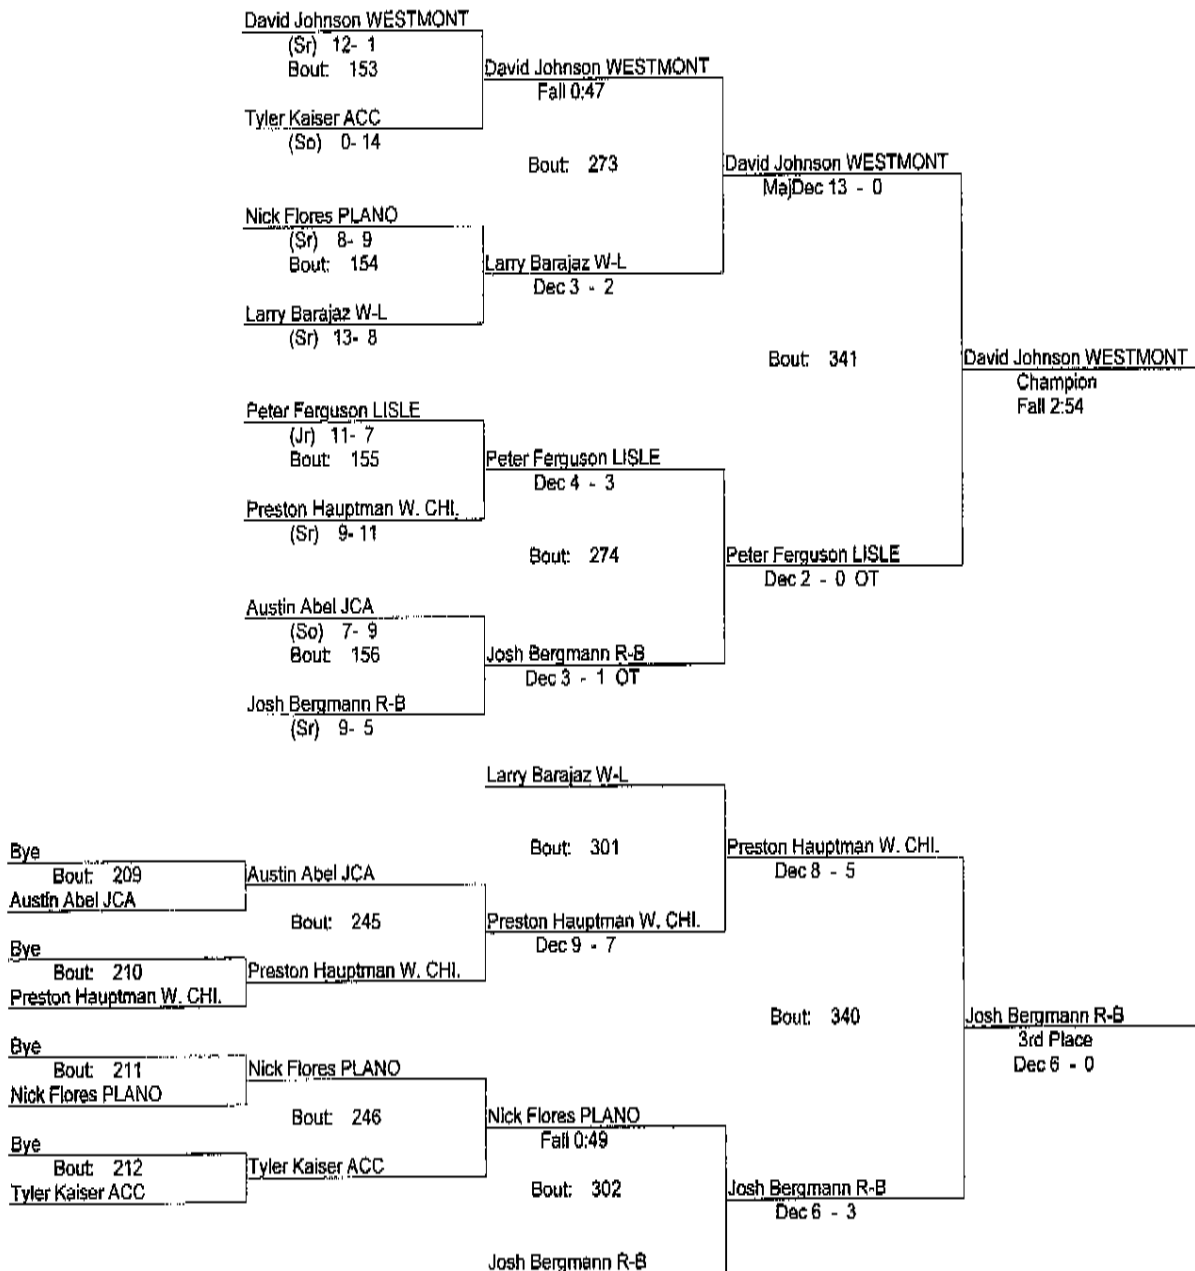

Lisle Steve Melichar Invitational

1/17/2009

171

1. Place Winners -
2. 1st David Johnson WESTMONT (Sr) 15- 1
   - 2nd Peter Ferguson LISLE (Jr) 13- 8
   - 3rd Josh Bergmann R-B (Sr) 12- 6
   - 4th Preston Hauptman W. CHI. (Sr) 11-13