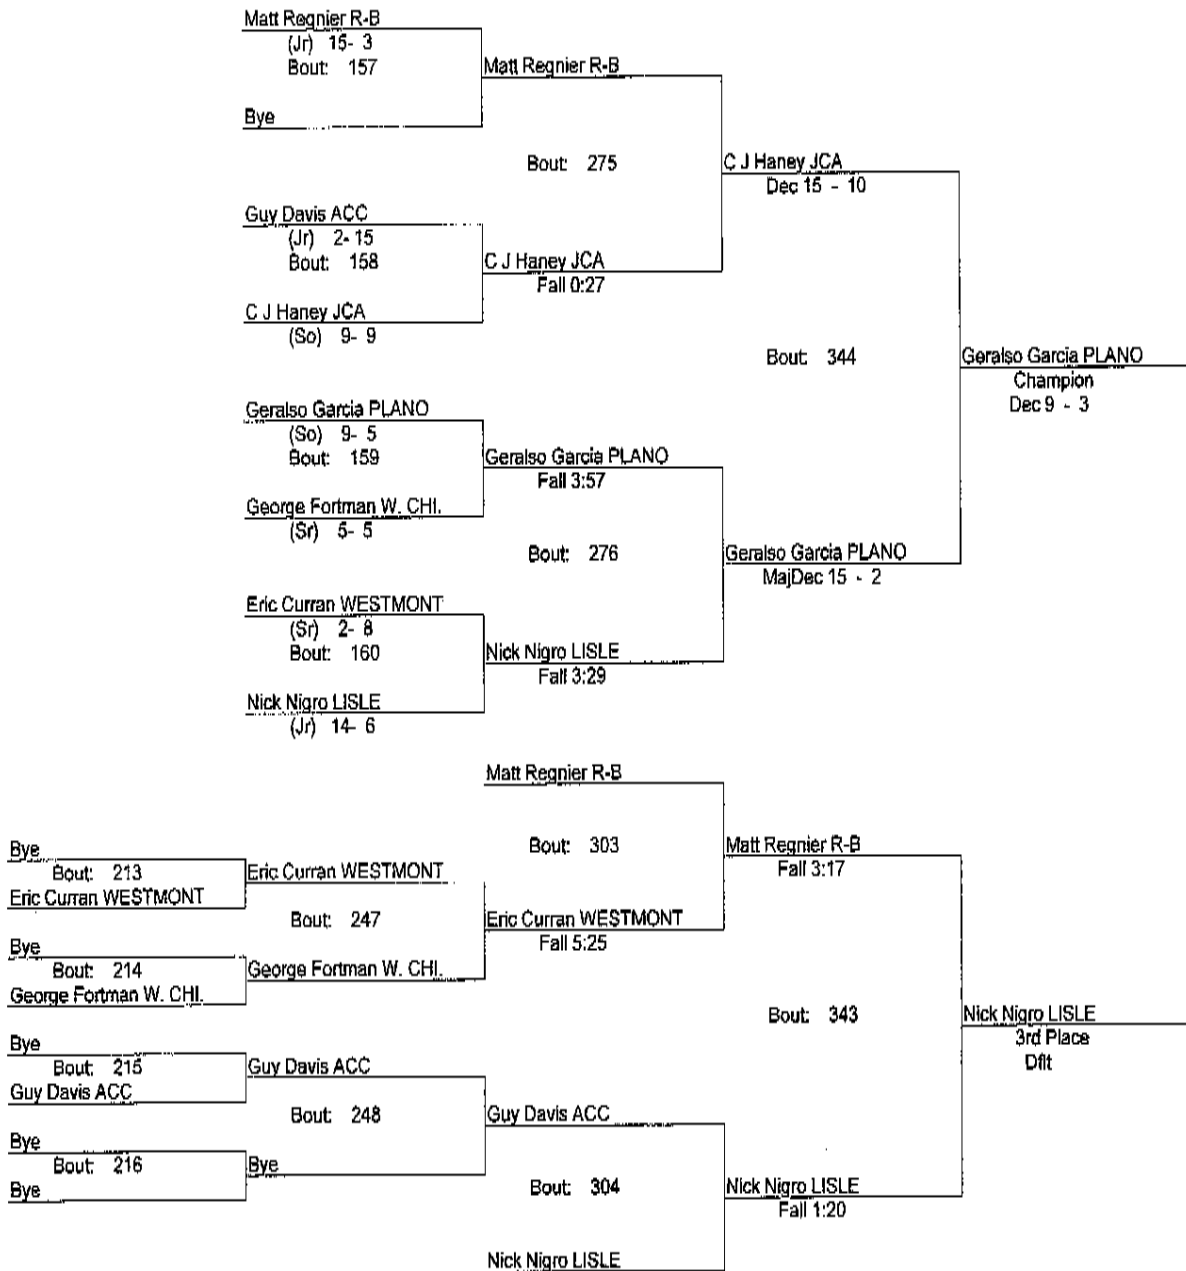

Lisle Steve Melichar Invitational

1/17/2009

189

1. Place Winners -
2. 1st Geralso Garcia PLANO (So) 12- 5
   - 2nd C J Haney JCA (So) 11-10
   - 3rd Nick Nigro LISLE (Jr) 17- 7
   - 4th Matt Regnier R-B (Jr) 16- 5