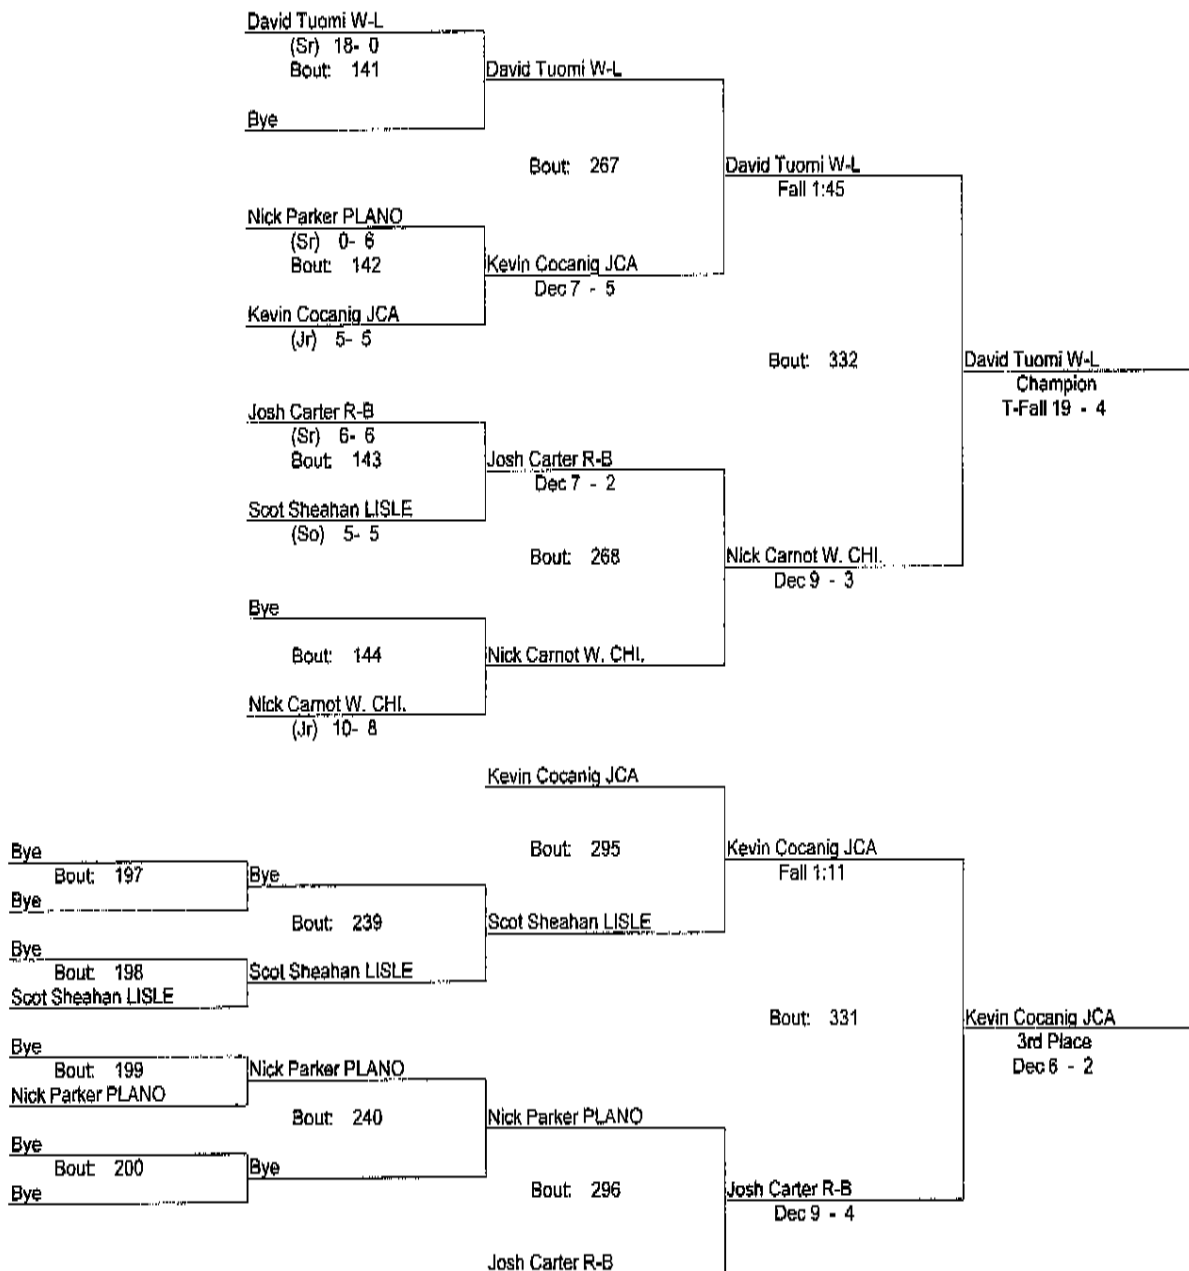

Lisle Steve Melichar Invitational

1/17/2009

145

1. Place Winners -
2. 1st David Tuomi W-L (Sr) 20- 0
   - 2nd Nick Carnot W. CHI. (Jr) 11- 9
   - 3rd Kevin Cocanig JCA (Jr) 8- 6
   - 4th Josh Carter R-B (Sr) 8- 8