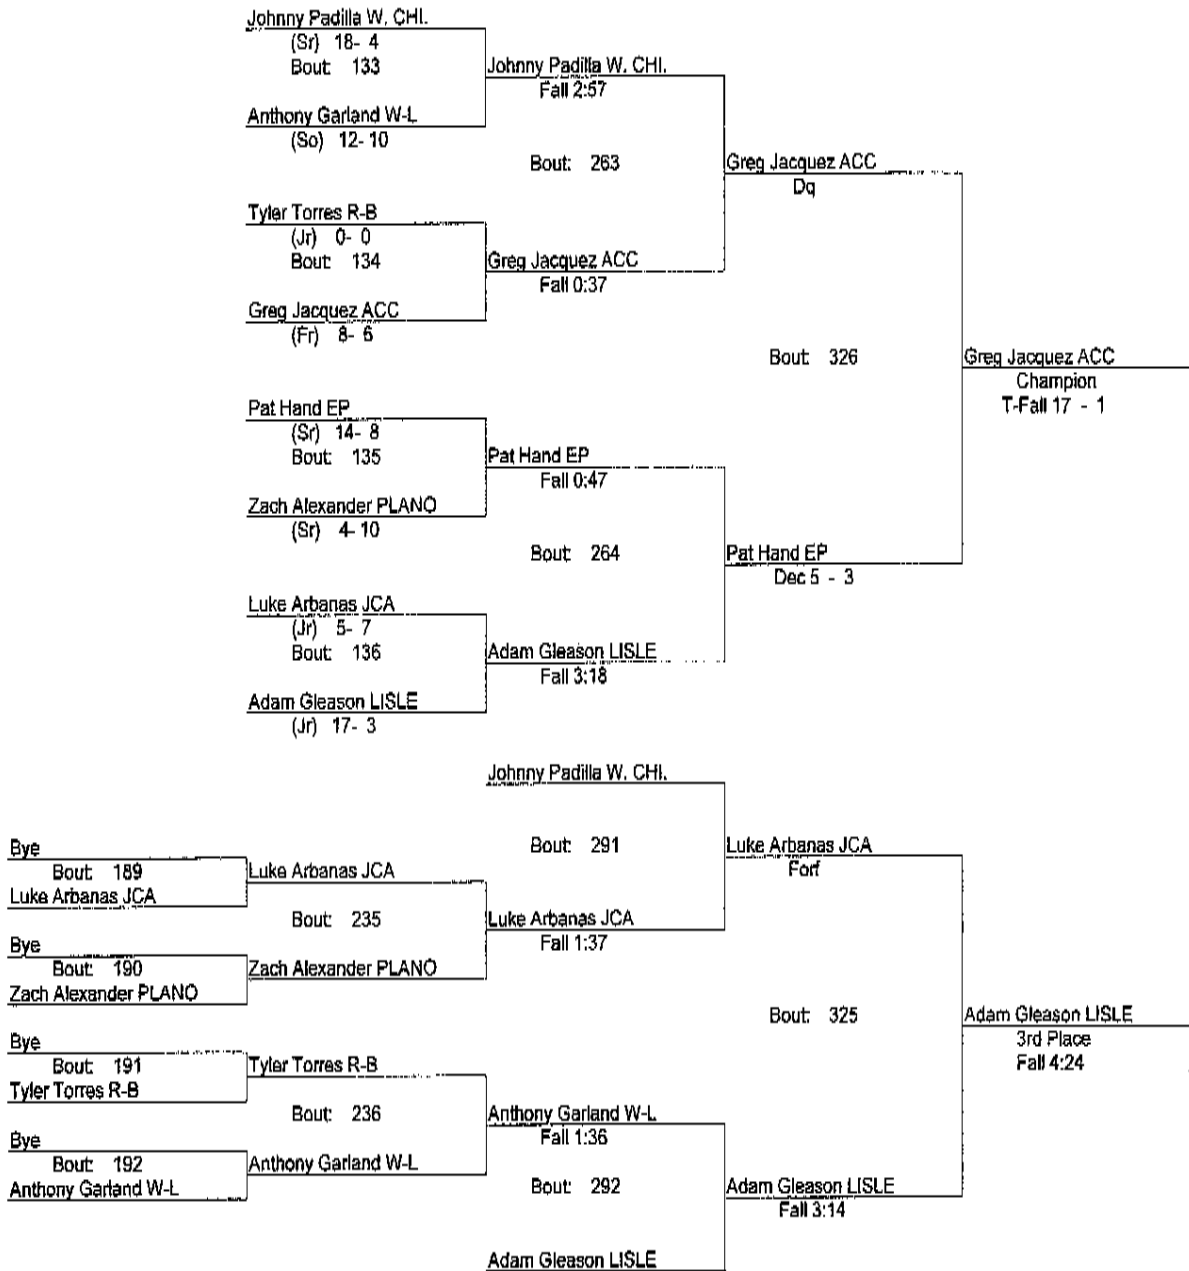

Lisle Steve Melichar Invitational

1/17/2009

135

1. Place Winners -
2. 1st Greg Jacquez ACC (Fr) 11- 6
   - 2nd Pat Hand EP (Sr) 16- 9
   - 3rd Adam Gleason LISLE (Jr) 20- 4
   - 4th Luke Arbanas JCA (Jr) 7- 9