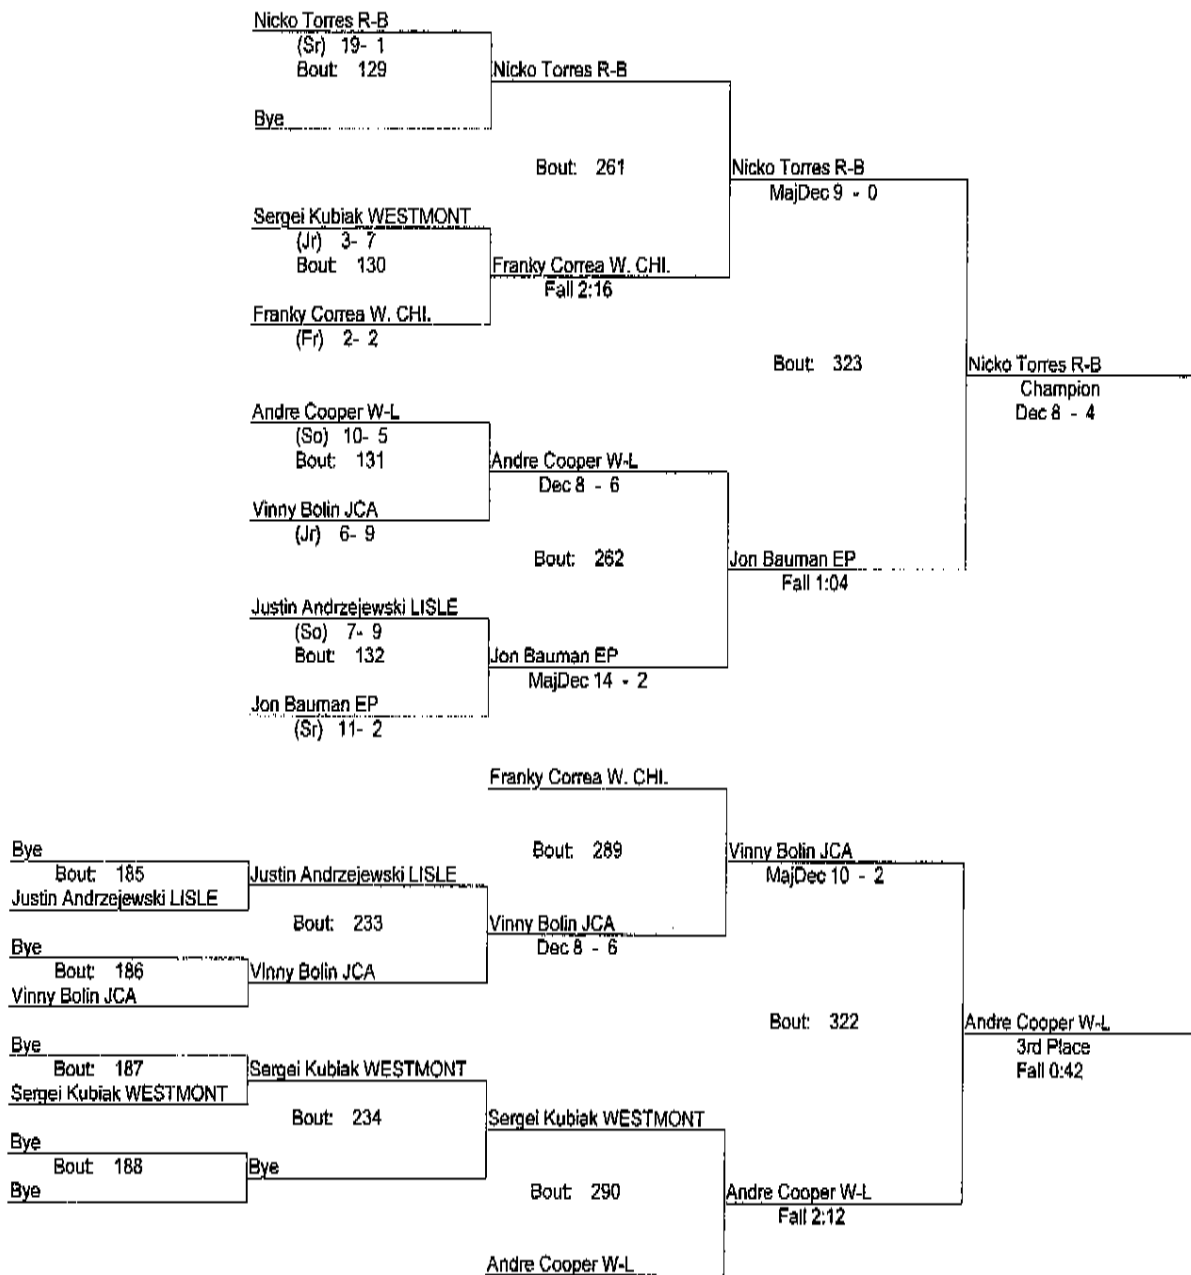

Lisle Steve Melichar Invitational

1/17/2009

130

1. Place Winners -
2. 1st Nicko Torres R-B (Sr) 21- 1
   - 2nd Jon Bauman EP (Sr) 13- 3
   - 3rd Andre Cooper W-L (So) 13- 6
   - 4th Vinny Bolin JCA (Jr) 8- 11