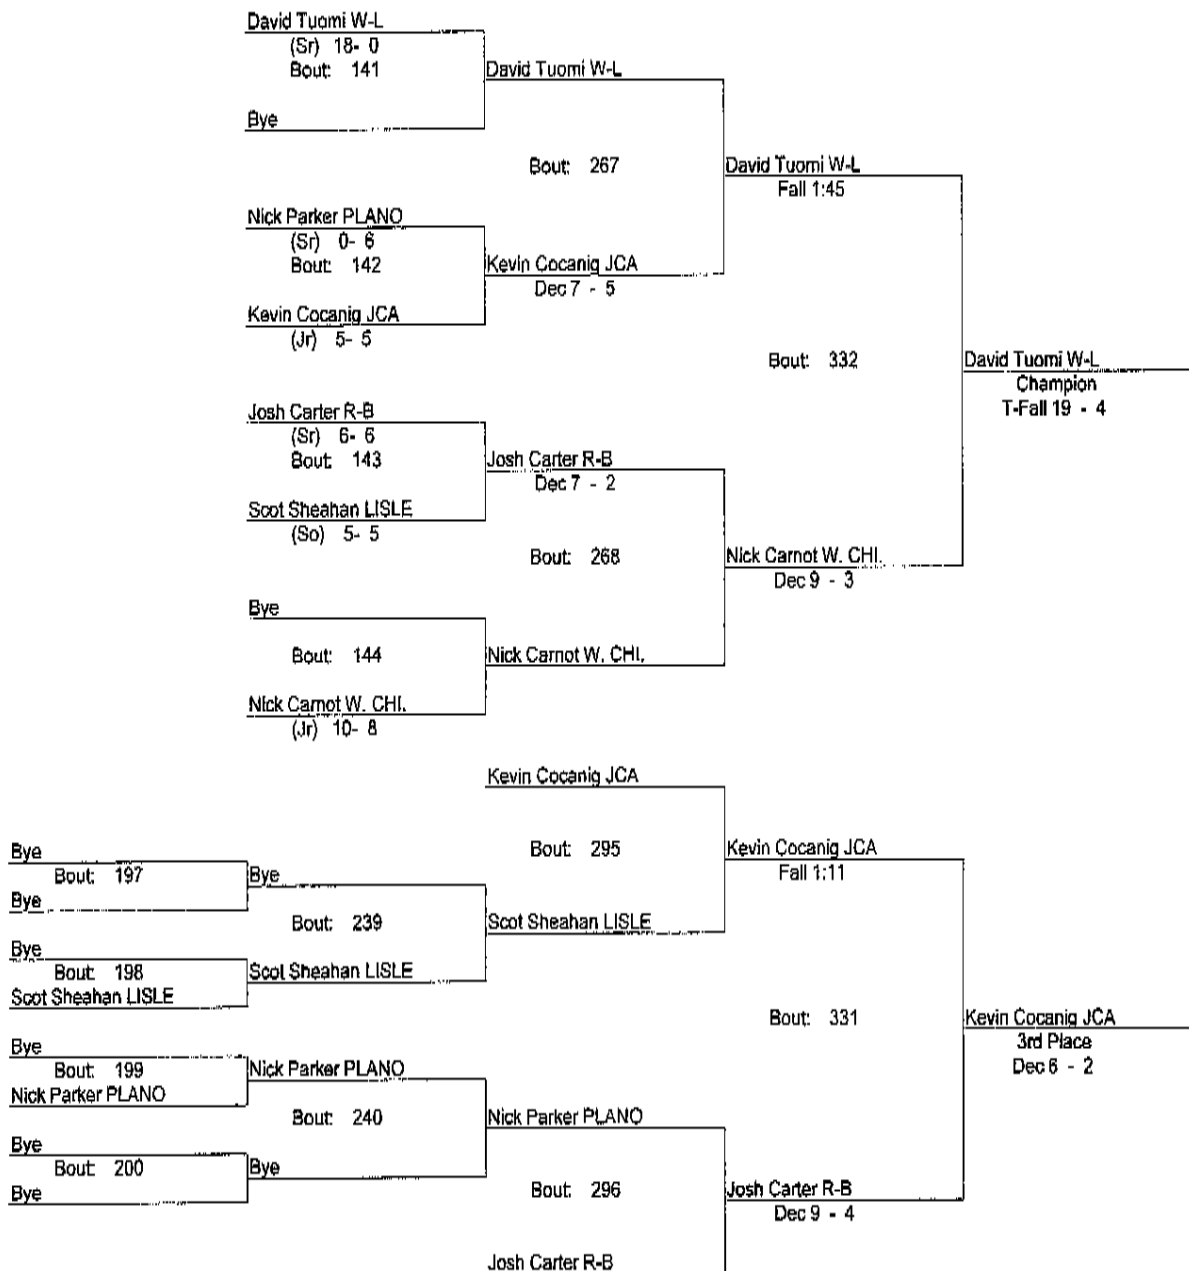

140

- Place Winners -
 1st Travis Tomac PLANO (So) 16- 3
 2nd Chris Russell R-B (Fr) 14- 8
 3rd John Franck LISLE (Sr) 19- 5
 4th Alex Seeman JCA (Jr) 8- 13

Lisle Steve Melichar Invitational

1/17/2009

145