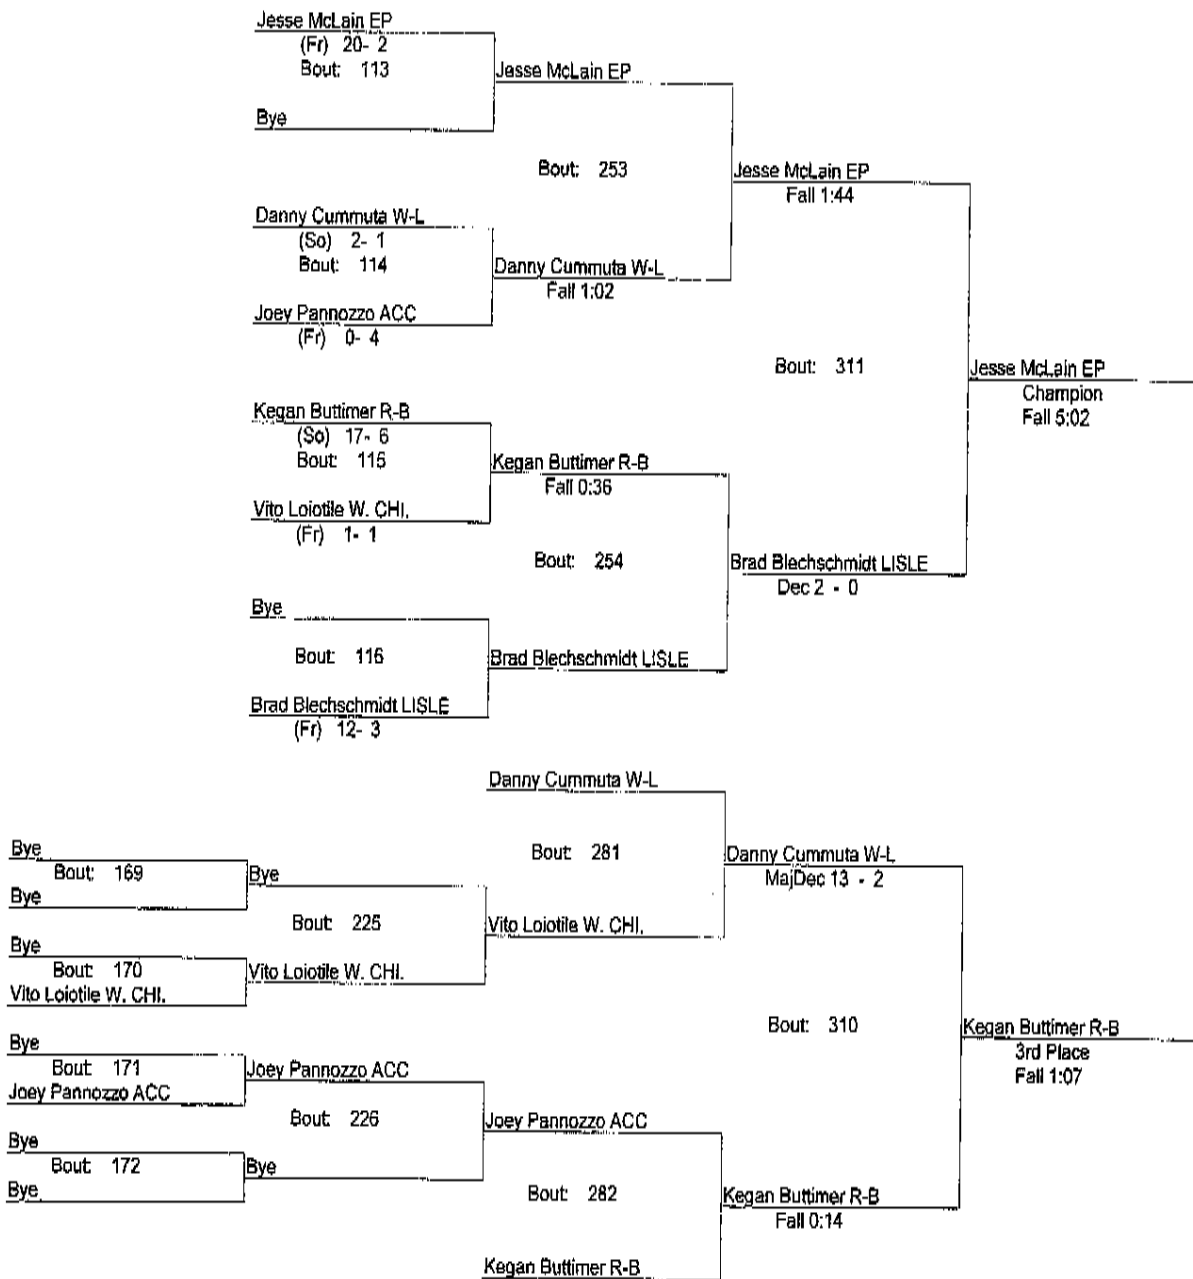

Lisle Steve Melichar Invitational

1/17/2009

Place	Score	Name	1st	2nd	3rd	4th
1	189.50	Lisle High School	2	6	3	
2	143.00	Riverside-Brookfield High School	2	1	4	4
3	114.50	Joliet Catholic Academy			2	3 4
4	109.00	Ptano High School	3	2		
5	97.00	West Chicago High School	2	1		3
6	87.50	Walther Lutheran High School	1		4	1
7	86.50	Evergreen Park	2	2		
8	35.00	Westmont High School	1			1
9	27.50	Aurora Central Catholic	1			1

* Team has non-scoring wrestler

Lisle Steve Melichar Invitational

1/17/2009

103

1. Place Winners -
2. 1st Jesse McLain EP (Fr) 22- 2
   - 2nd Brad Blechschmidt LISLE (Fr) 13- 4
   - 3rd Kegan Buttmer R-B (So) 20- 7
   - 4th Danny Cummuta W-L (So) 4- 3