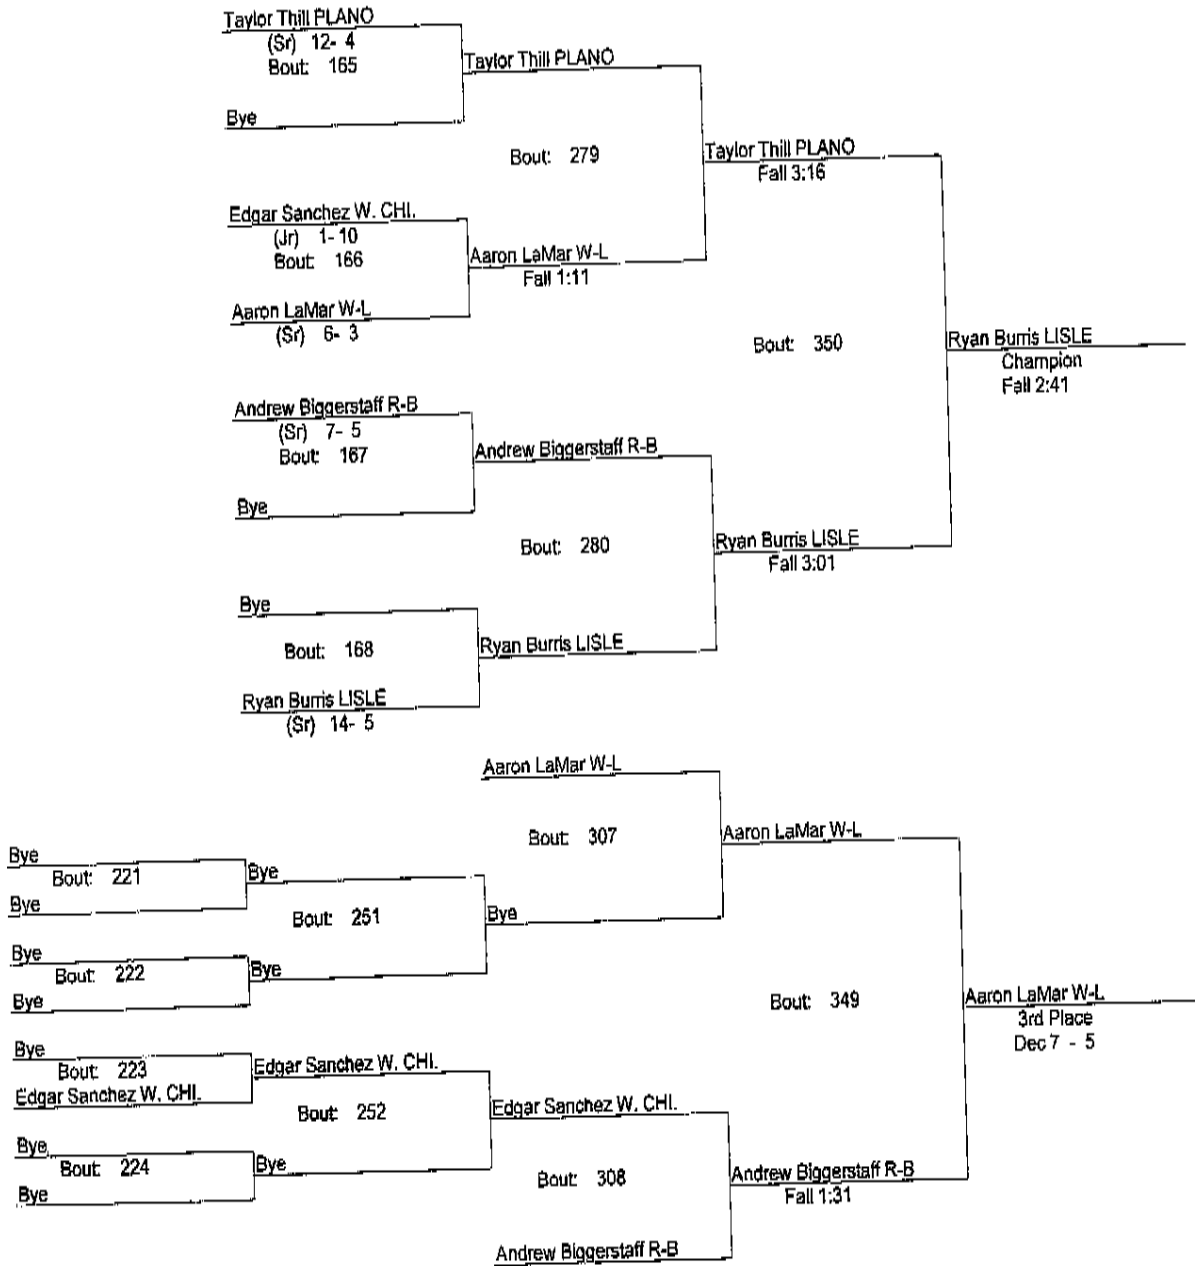

Lisle Steve Melichar Invitational

1/17/2009

285

1. Place Winners -
2. 1st Ryan Burris LISLE (Sr) 16- 5
   - 2nd Taylor Thill PLANO (Sr) 13- 5
   - 3rd Aaron LaMar W-L (Sr) 8- 4
   - 4th Andrew Biggerstaff R-B (Sr) 8- 7