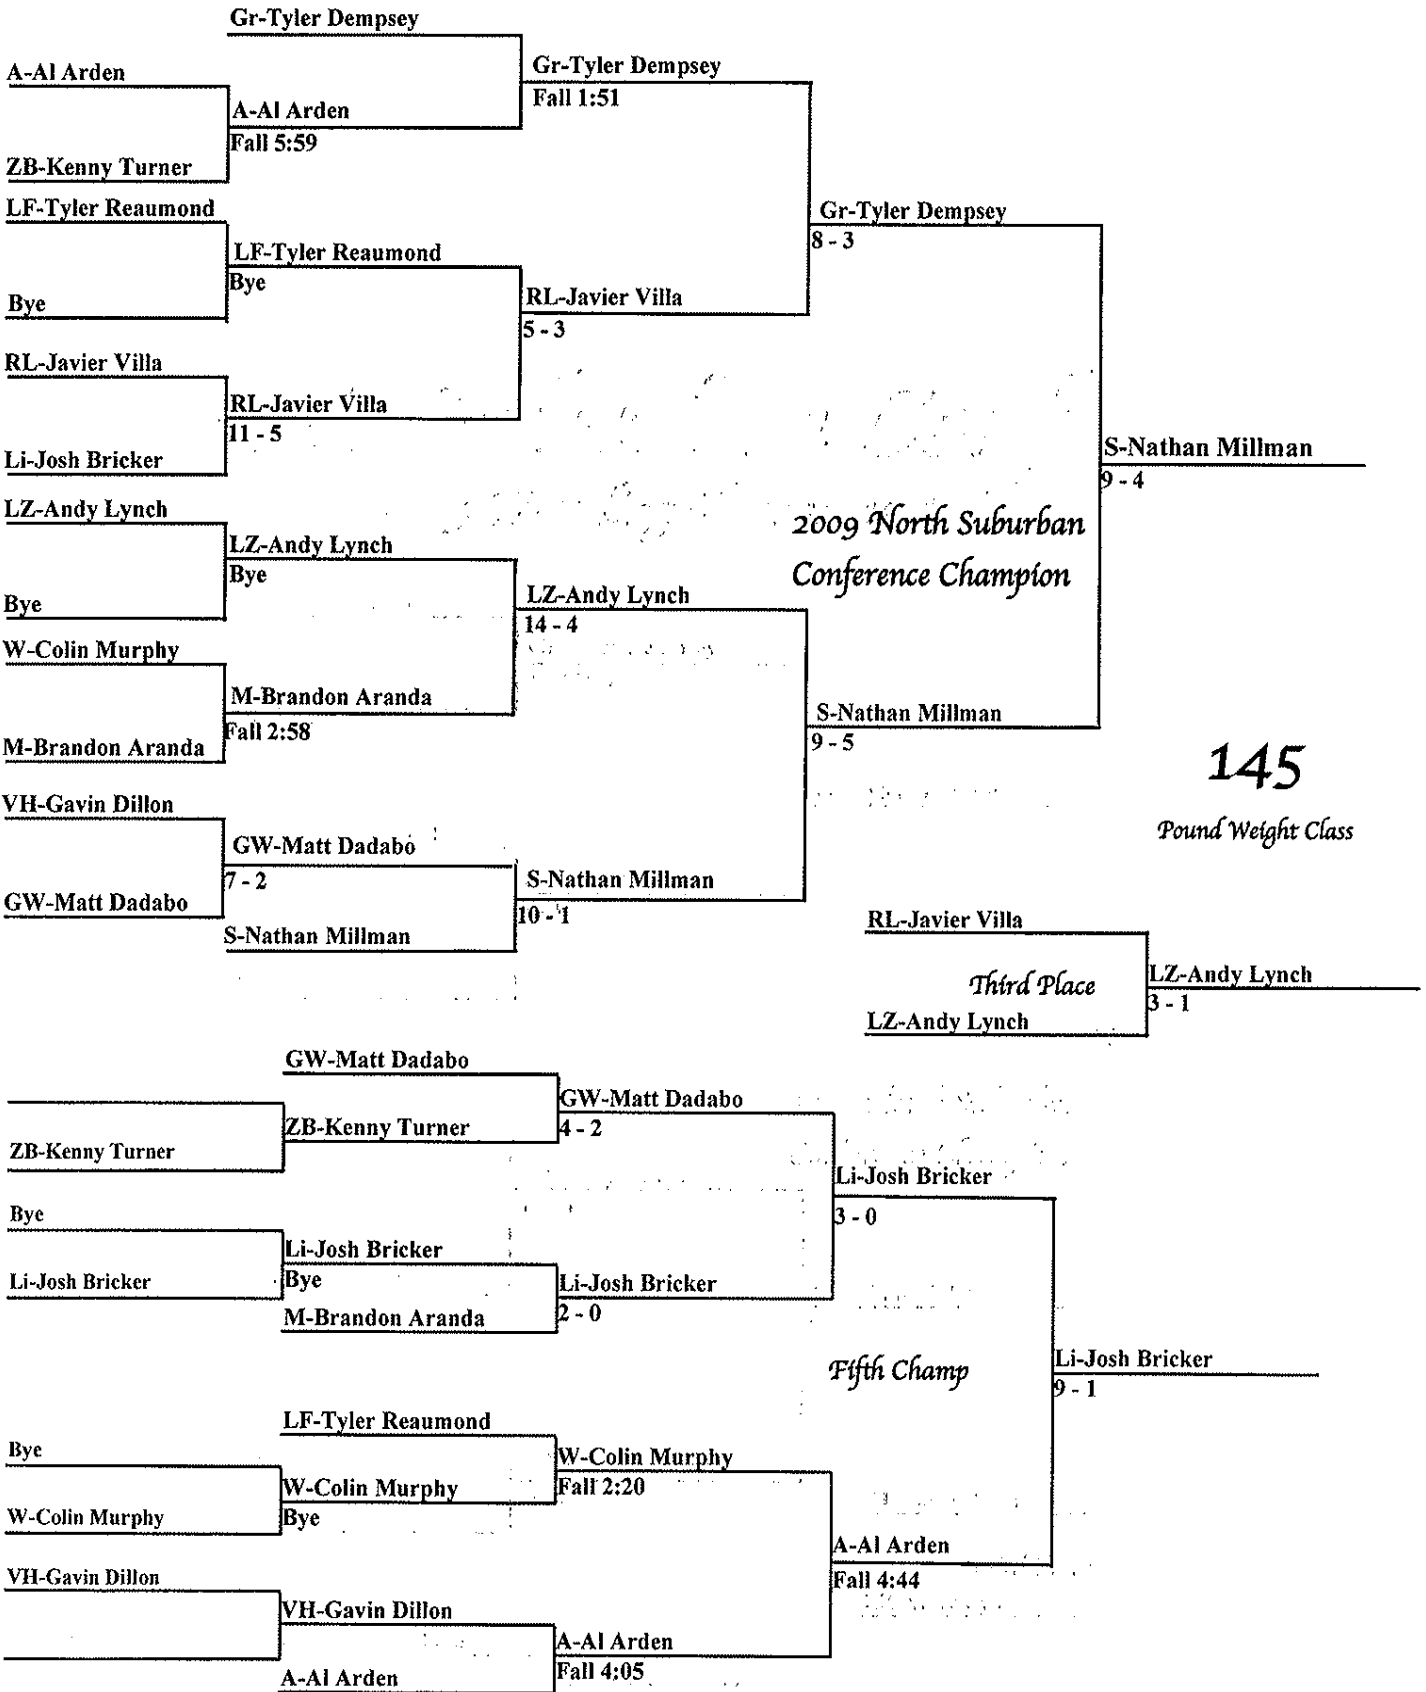

North Suburban Conference

2009 Wrestling Tournament