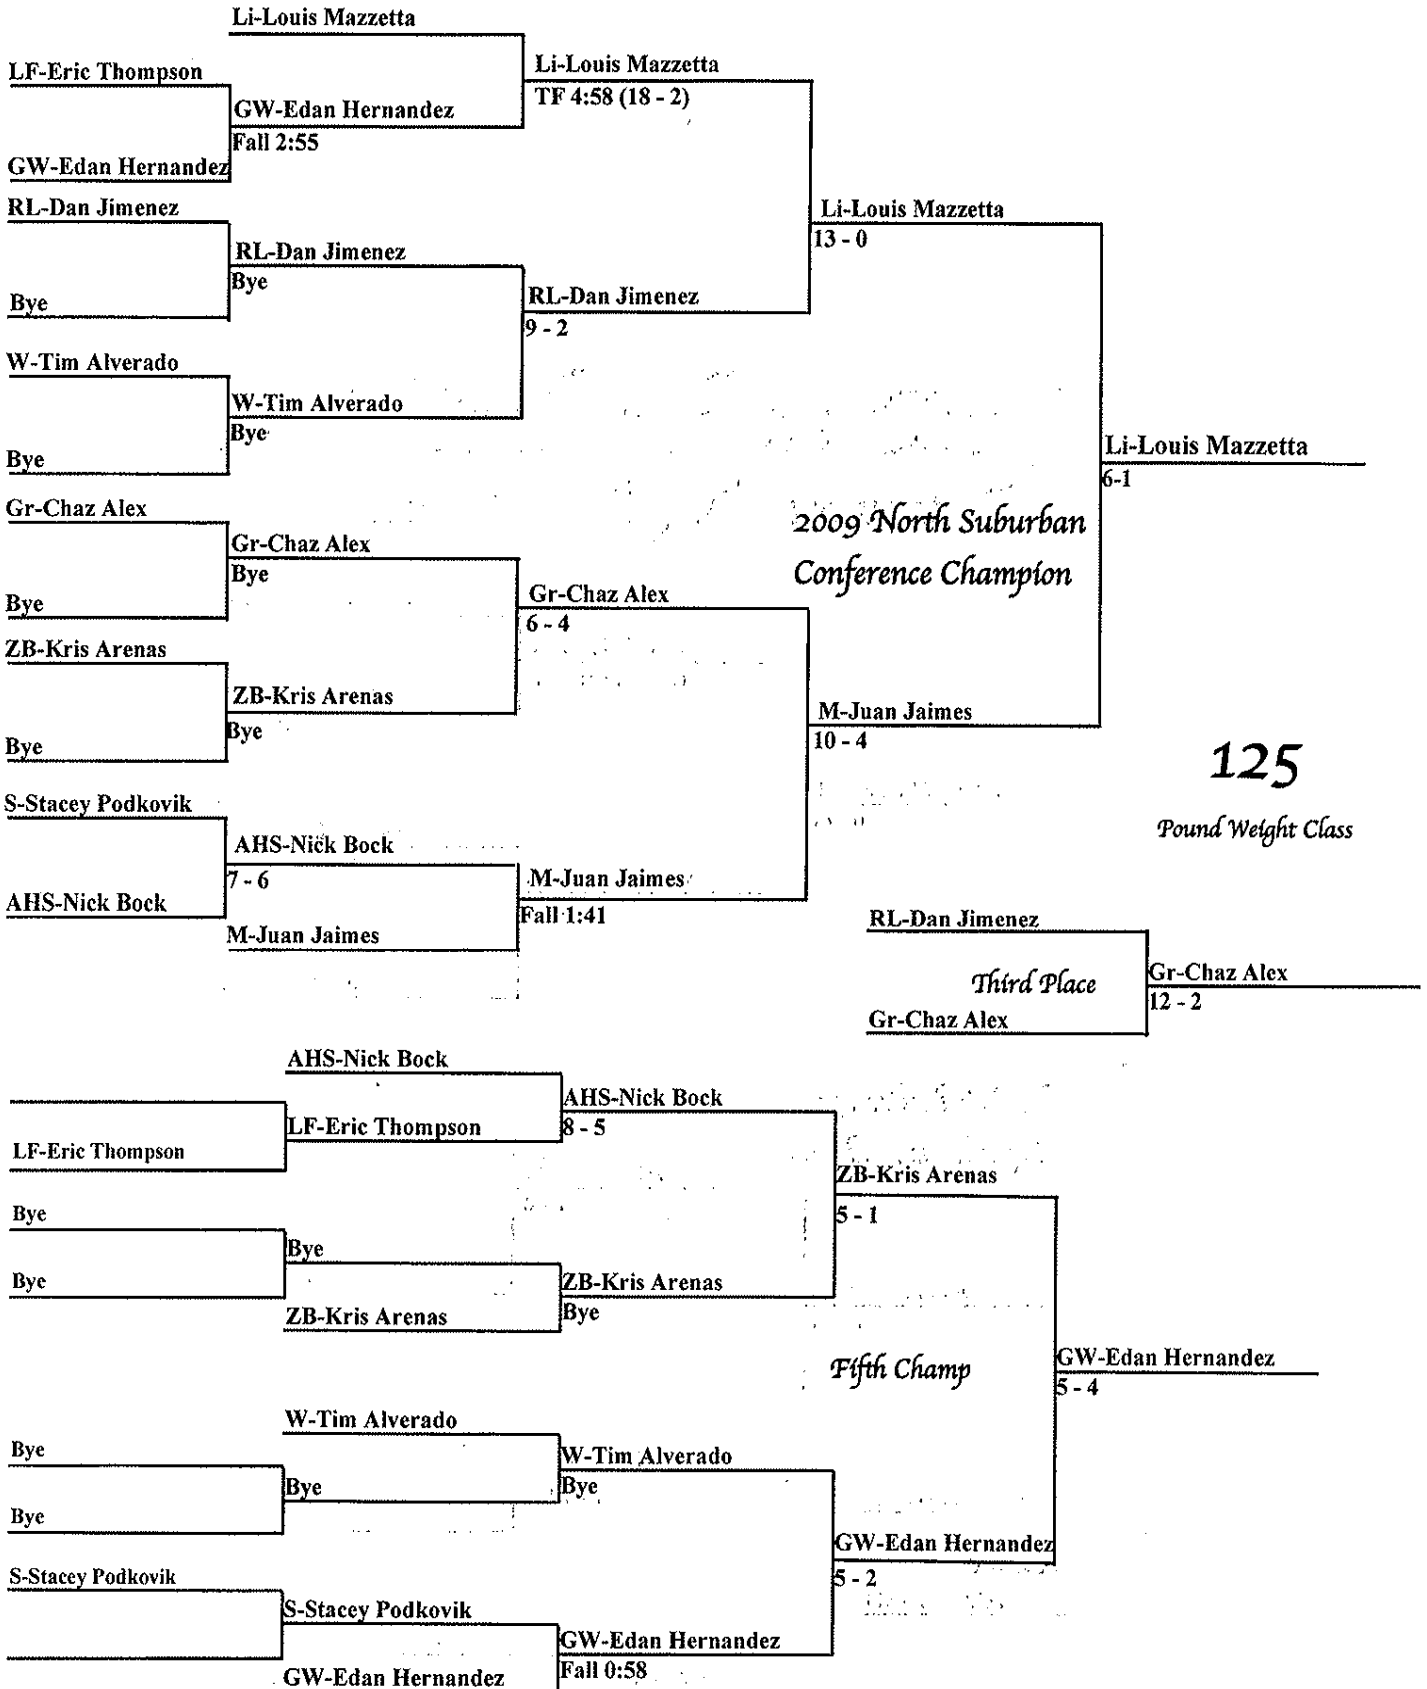

2009 NSC Wrestling Tournament

	AHS	LaHS	FLGHS	GWHS	LiHS	LFHS	LZHS	MHS	NCCHS	RLHS	SHS	VHHS	WHS	ZBHS
103			2	14	22			26.5		17	9	4		1
112	1	17	15	3	20	11		28					4.5	7
119			3	17	25		3	13		9	22		7	2
125	3		14	13	26			22		11			0	5
130			10	13	11		24	4			10	18	7	
135		24	15		11	8	25				6		10.5	1
140	2		13	7	26	2	24	8		4	14	3	2	
145	13		22	3	9	0	15	4		11	24		6	
152	7		26		9	13	17	13			-1	0	24	
160	13	11	6	17	26	2	3	18			6		0	2
171	22		29.5		15			9	2	2	9	13		
189	13		5	22	24		5				15		11	17
215	4		22	13	15	3	26	7		11	7	1		
285		9	19	0	11			30			24	5	9	
	78	61	201.5	122	250	39	142	182.5	2	65	145	44	81	35

AHS LCHS FLGHS GWHS LHS LFHS LZHS MHS NCCHS RLHS SHS VHHS WHS ZBHS

North Suburban Conference

2009 Wrestling Tournament

North Suburban Conference

2009 Wrestling Tournament

North Suburban Conference

2009 Wrestling Tournament

North Suburban Conference 2009 Wrestling Tournament