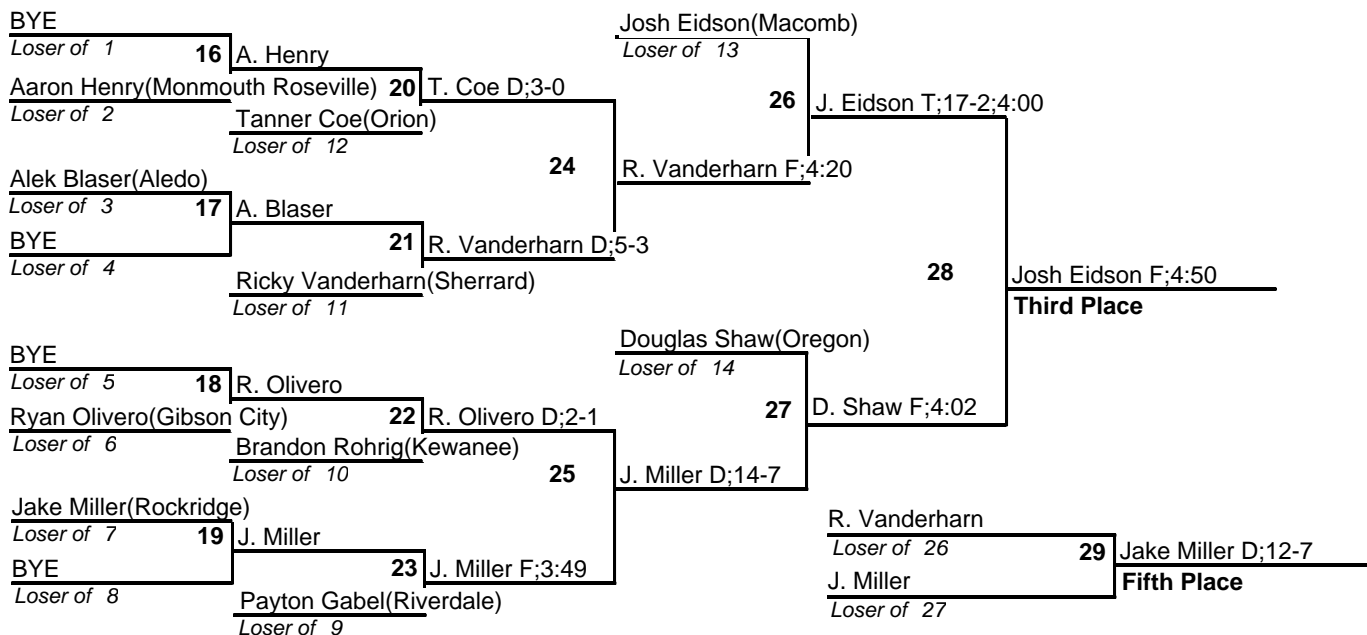

OHS Invitational Tournament

Team Standings

FINAL

Plc	Score	School	CH	CO	1	2	3	4	5	6
1	171.5	Macomb	0	0	1	2	3	2	0	1
2	163.5	Gibson City	0	0	3	1	1	1	1	0
3	156.0	Oregon	0	0	2	1	1	1	2	1
4	146.0	Normal U High	0	0	0	2	3	0	2	1
5	144.0	Kewanee	0	0	0	3	2	0	0	2
6	121.5	Riverdale	0	0	1	0	0	4	0	0
7	119.0	Erie Ptown	0	0	1	1	1	0	2	1
8	112.0	Camp Point	0	0	1	0	2	1	0	3
9	99.5	Dakota	0	0	1	1	1	0	1	1
10	94.0	Aledo	0	0	1	1	0	1	1	1
11	92.0	Orion	0	0	1	0	0	1	2	1
12	78.0	AFC	0	0	1	1	0	1	0	1
13	66.0	Sherrard	0	0	0	1	0	1	1	1
14	51.5	Monmouth Roseville	0	0	0	0	0	1	1	0
15	32.0	Polo	0	0	1	0	0	0	0	0
16	21.0	Rockridge	0	0	0	0	0	0	1	0

OHS Invitational Touranment

103