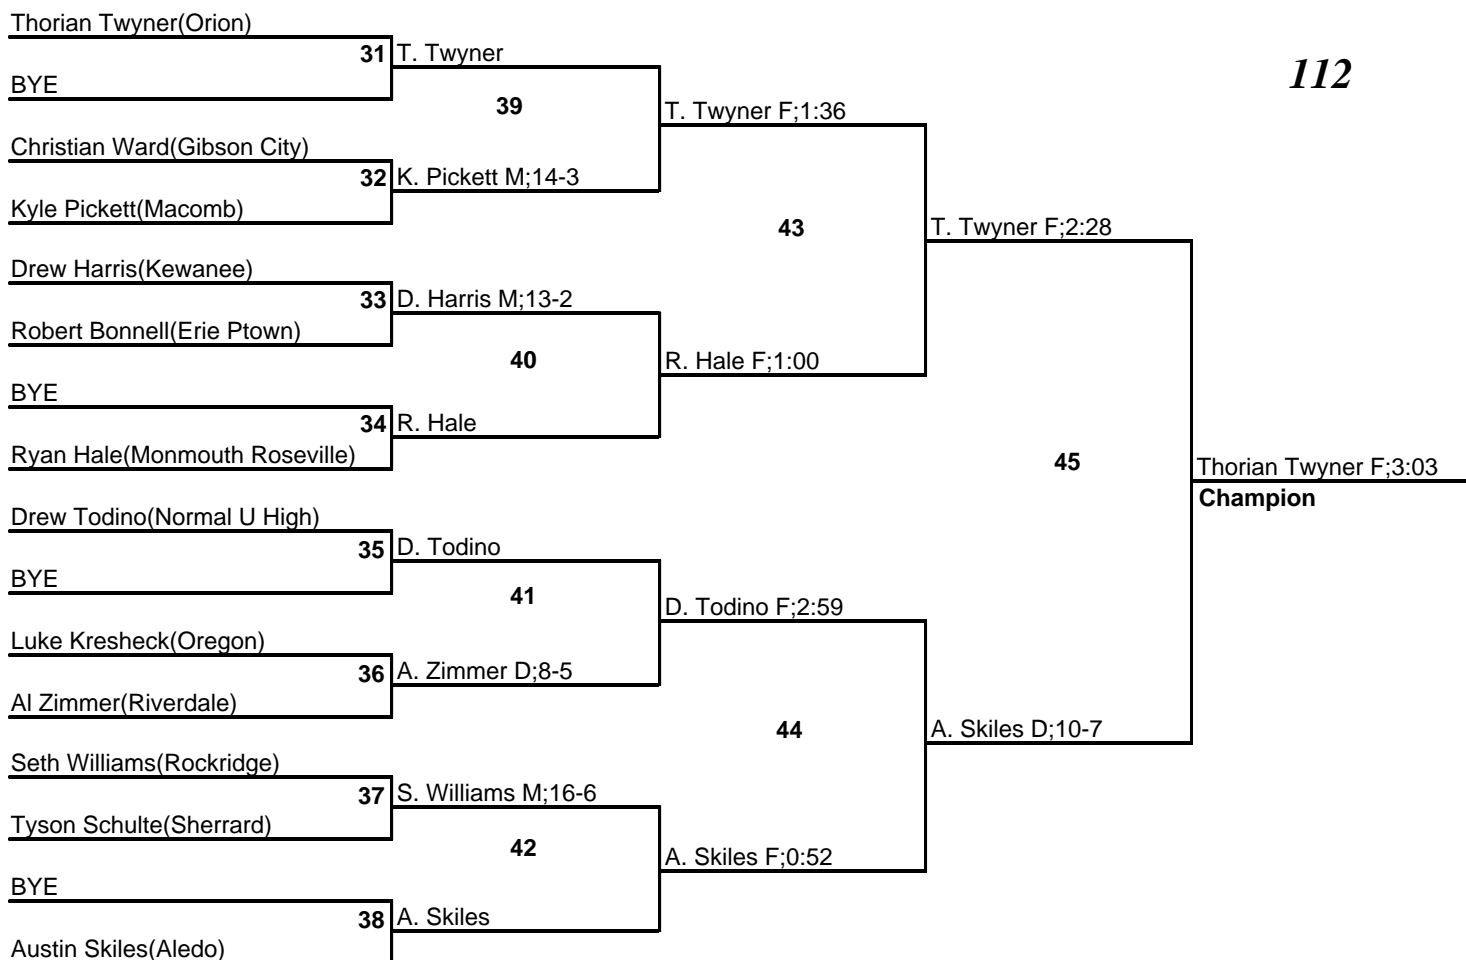

OHS Invitational Tournament

112