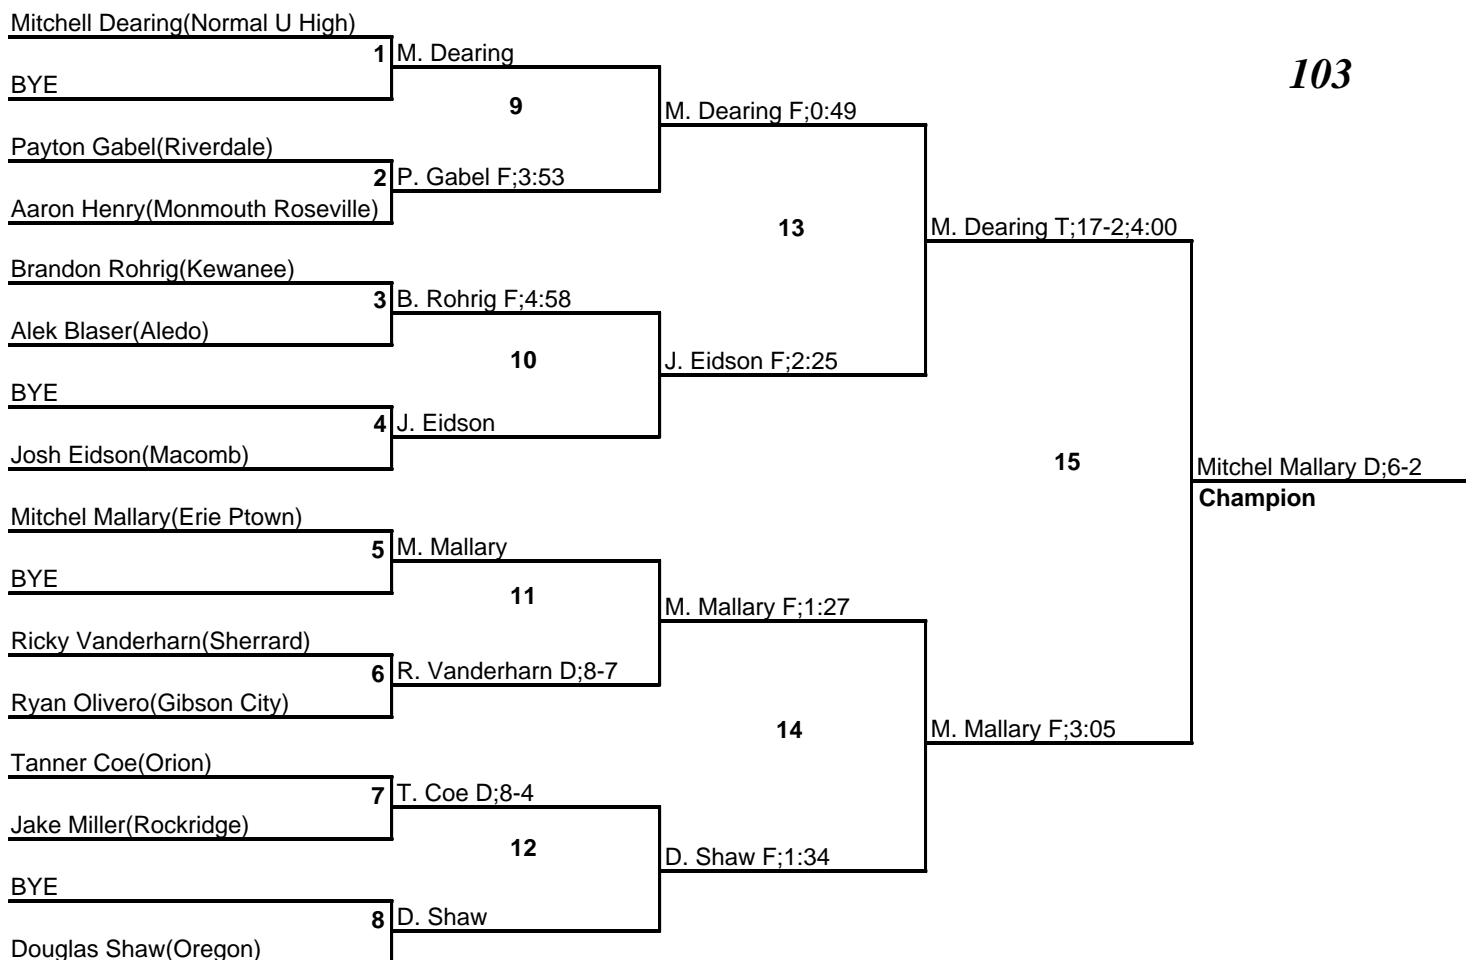

OHS Invitational Tournament

Team Standings

FINAL

Plc	Score	School	CH	CO	1	2	3	4	5	6
1	171.5	Macomb	0	0	1	2	3	2	0	1
2	163.5	Gibson City	0	0	3	1	1	1	1	0
3	156.0	Oregon	0	0	2	1	1	1	2	1
4	146.0	Normal U High	0	0	0	2	3	0	2	1
5	144.0	Kewanee	0	0	0	3	2	0	0	2
6	121.5	Riverdale	0	0	1	0	0	4	0	0
7	119.0	Erie Ptown	0	0	1	1	1	0	2	1
8	112.0	Camp Point	0	0	1	0	2	1	0	3
9	99.5	Dakota	0	0	1	1	1	0	1	1
10	94.0	Aledo	0	0	1	1	0	1	1	1
11	92.0	Orion	0	0	1	0	0	1	2	1
12	78.0	AFC	0	0	1	1	0	1	0	1
13	66.0	Sherrard	0	0	0	1	0	1	1	1
14	51.5	Monmouth Roseville	0	0	0	0	0	1	1	0
15	32.0	Polo	0	0	1	0	0	0	0	0
16	21.0	Rockridge	0	0	0	0	0	0	1	0

OHS Invitational Touranment

103

OHS Invitational Tournament

112

OHS Invitational Tournament

119

OHS Invitational Tournament

125