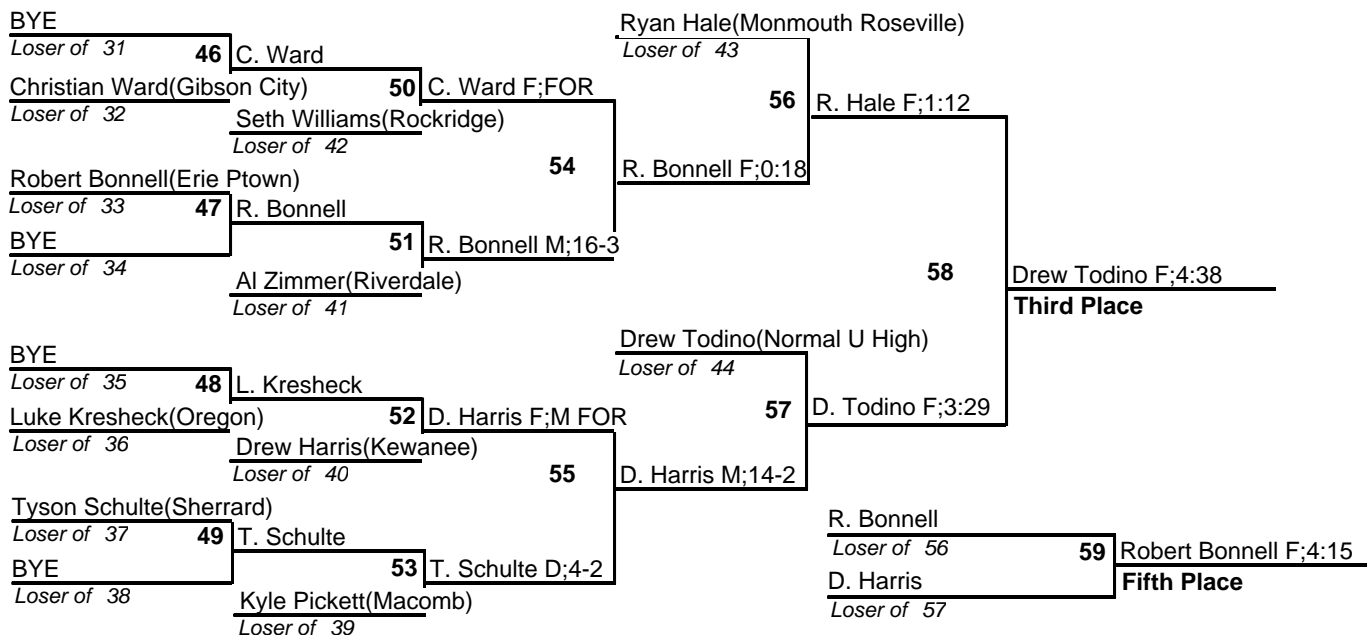

OHS Invitational Tournament

112