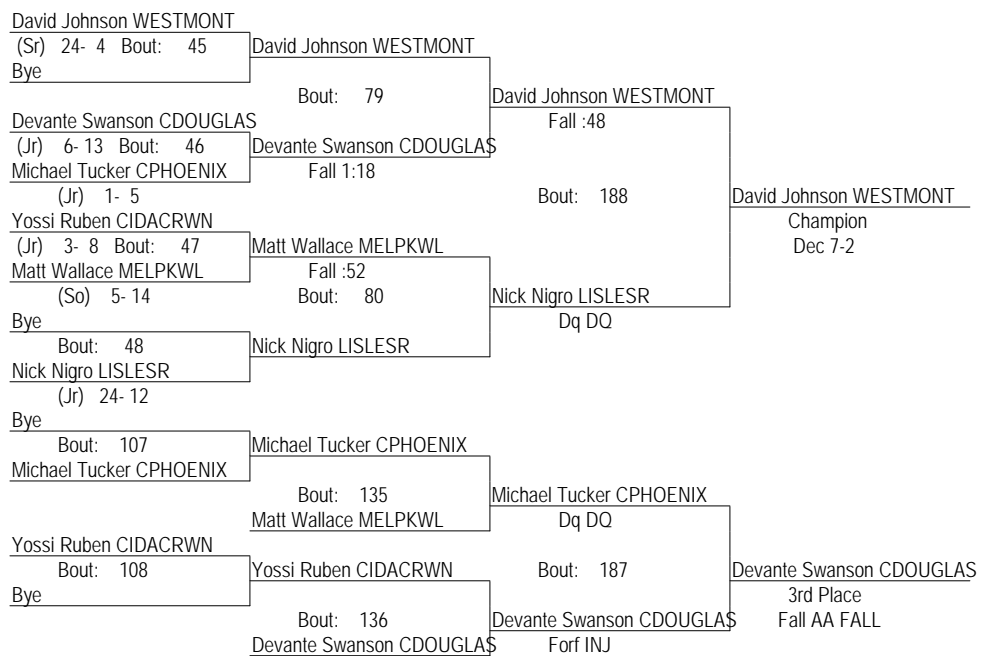

IHSA Class A Individual Regional At Walther Lutheran

February 7, 2009

189

- Place Winners -

- 1st David Johnson WESTMONT (Sr) 26- 4
- 2nd Nick Nigro LISLESR (Jr) 25- 13
- 3rd Devante Swanson CDOUGLAS (Jr) 9- 14
- 4th Michael Tucker CPHOENIX (Jr) 2- 7