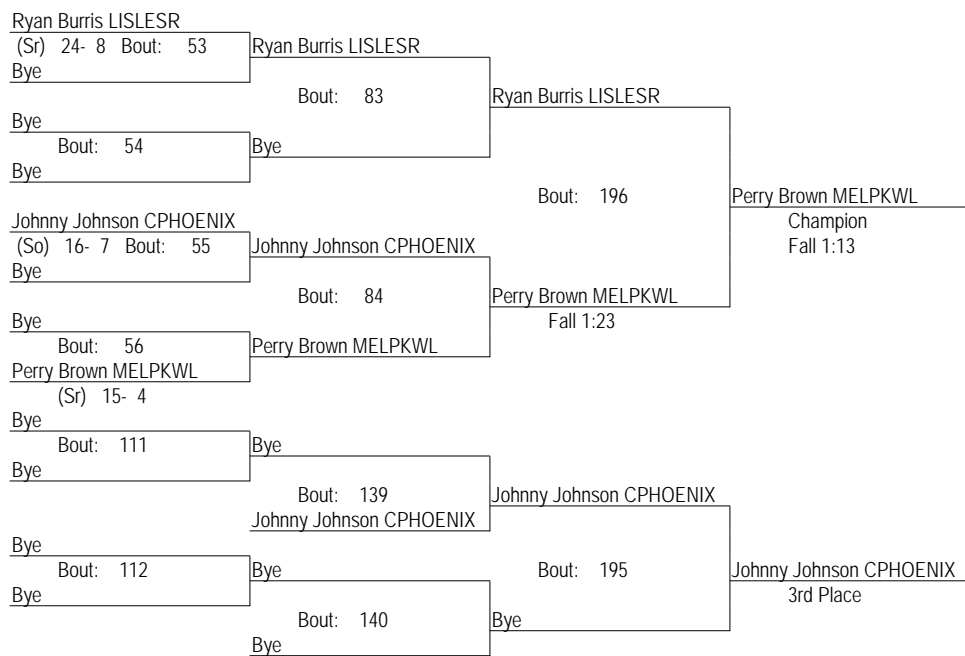

# IHSA Class A Individual Regional At Walther Lutheran

February 7, 2009

215

- Place Winners -

- 1st Kevin Murray LISLESR (Sr) 30- 3
- 2nd Wesley Adams MELPKWL (So) 10- 13
- 3rd Avi Bromberg CIDACRWN (Sr) 14- 6
- 4th Jamal Smothers CPHOENIX (Jr) 21- 10

# IHSA Class A Individual Regional At Walther Lutheran

February 7, 2009

285

- Place Winners -

- 1st Perry Brown MELPKWL (Sr) 17- 4
- 2nd Ryan Burris LISLESR (Sr) 24- 9
- 3rd Johnny Johnson CPHOENIX (So) 16- 8
- 4th Bye