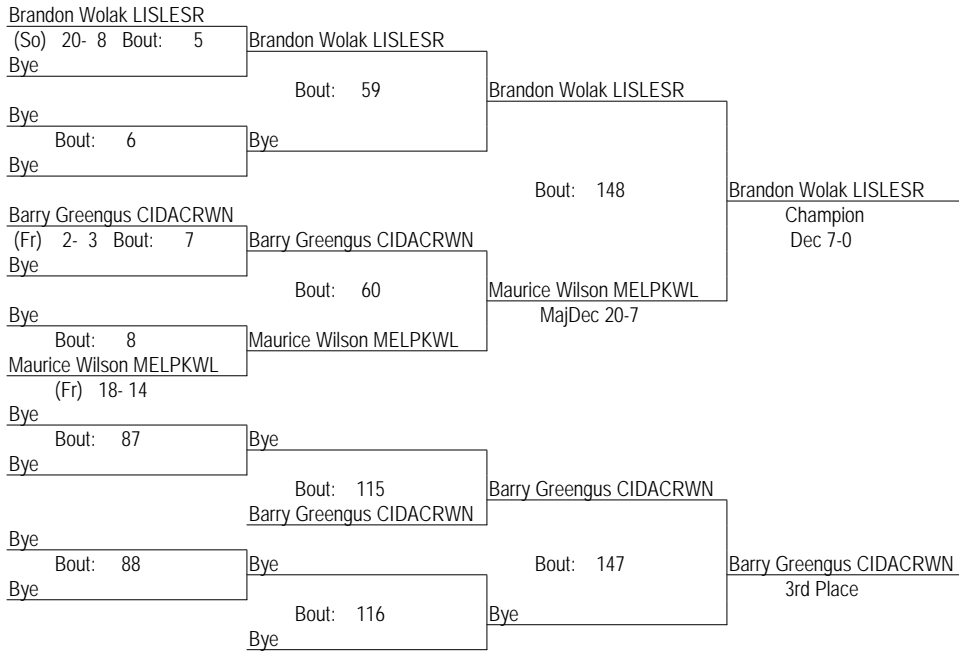

IHSA Class A Individual Regional At Walther Lutheran

February 7, 2009

112

- Place Winners -

- 1st Brandon Wolak LISLESR (So) 21- 8
- 2nd Maurice Wilson MELPKWL (Fr) 19- 15
- 3rd Barry Greengus CIDACRWN (Fr) 2- 4
- 4th Bye