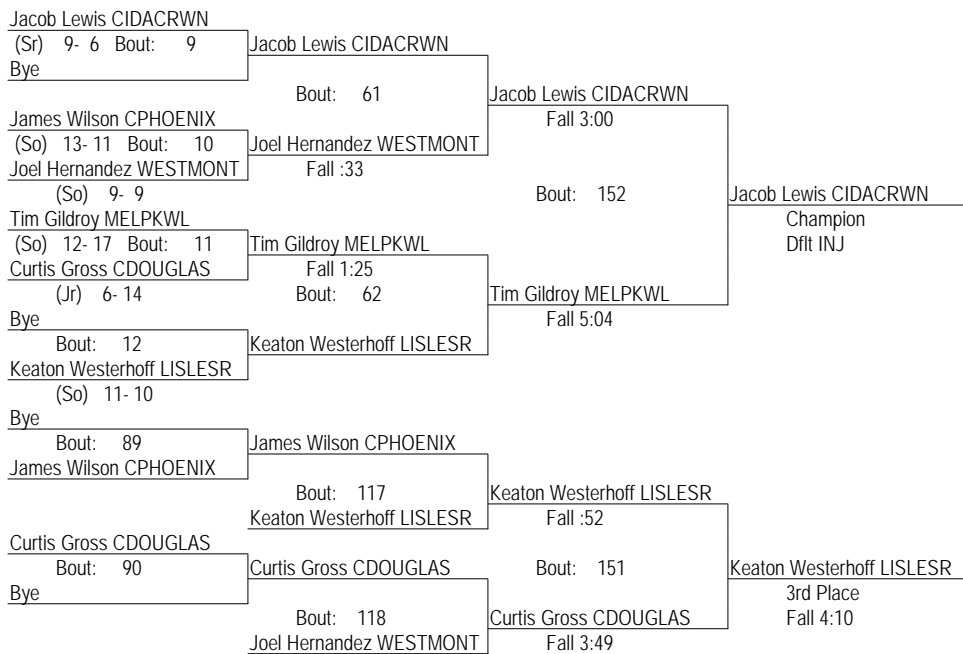

IHSA Class A Individual Regional At Walther Lutheran

February 7, 2009

119

- Place Winners -

- 1st Jacob Lewis CIDACRWN (Sr) 11- 6
- 2nd Tim Gildroy MELPKWL (So) 14- 18
- 3rd Keaton Westerhoff LISLESR (So) 13- 11
- 4th Curtis Gross CDOUGLAS (Jr) 7- 16