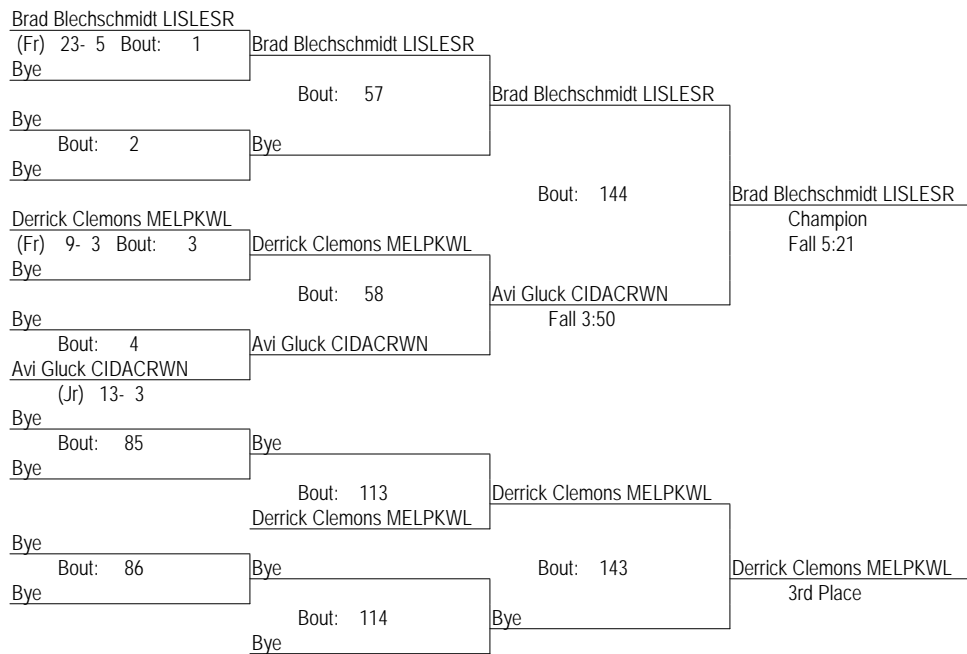

IHSA Class A Individual Regional At Walther Lutheran

February 7, 2009

Place	Score	Name	1st	2nd	3rd	4th
1	235.00	Lisle (Sr.)	6	3	4	
2	212.00	*Melrose Park (Walther Lutheran)	3	6	2	2
3	174.00	Chicago (Ida Crown)	2	4	4	2
4	73.00	Chicago (Douglass)	1	1	2	1
5	56.00	Chicago (Phoenix Military Academy)	1		1	2
6	49.00	Westmont	1		1	1
7	0.00	Bridgeview (Universal)				

* Team has non-scoring wrestler

IHSA Class A Individual Regional At Walther Lutheran

February 7, 2009

103

- Place Winners -

- 1st Brad Blechschmidt LISLESR (Fr) 24- 5
- 2nd Avi Gluck CIDACRWN (Jr) 14- 4
- 3rd Derrick Clemons MELPKWL (Fr) 9- 4
- 4th Bye