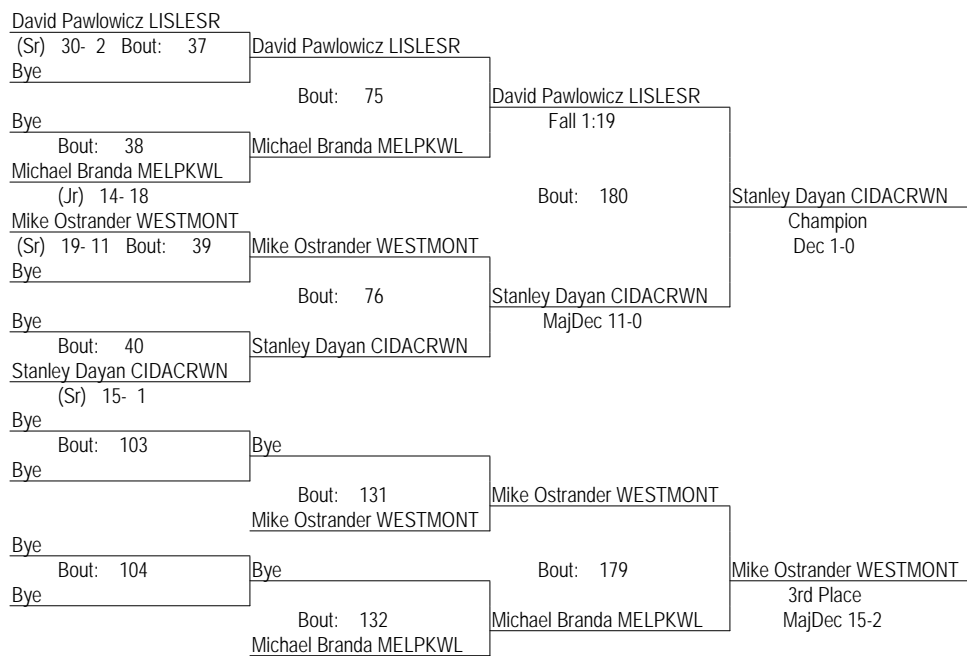

IHSA Class A Individual Regional At Walther Lutheran

February 7, 2009

160

- Place Winners -

- 1st Stanley Dayan CIDACRWN (Sr) 17- 1
- 2nd David Pawlowicz LISLESR (Sr) 31- 3
- 3rd Mike Ostrander WESTMONT (Sr) 20- 12
- 4th Michael Branda MELPKWL (Jr) 14- 20