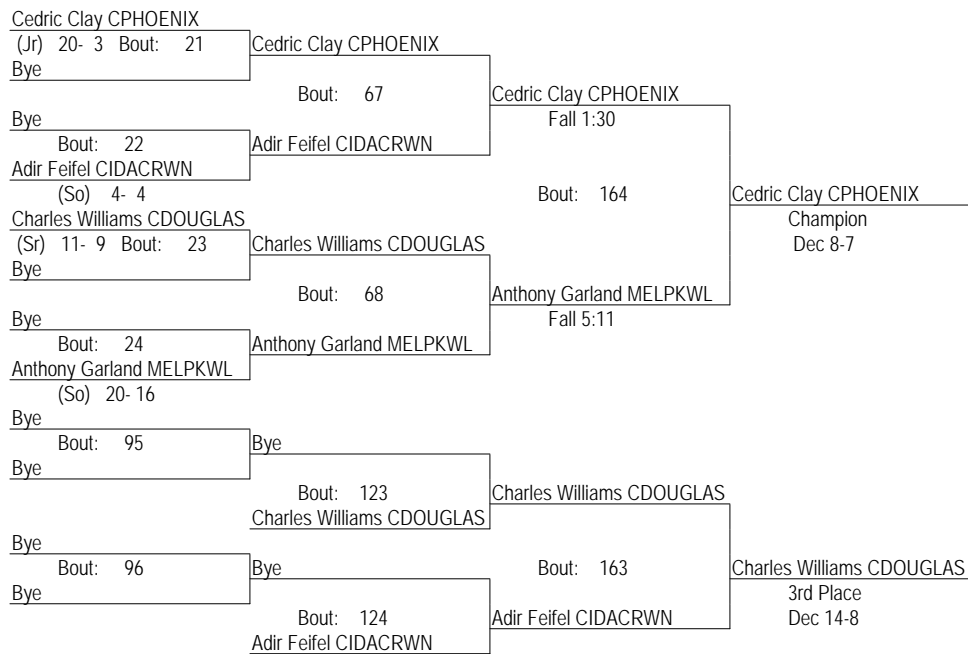

IHSA Class A Individual Regional At Walther Lutheran

February 7, 2009

135

- Place Winners -

- 1st Cedric Clay CPHOENIX (Jr) 22- 3
- 2nd Anthony Garland MELPKWL (So) 21- 17
- 3rd Charles Williams CDOUGLAS (Sr) 12- 10
- 4th Adir Feifel CIDACRWN (So) 4- 6