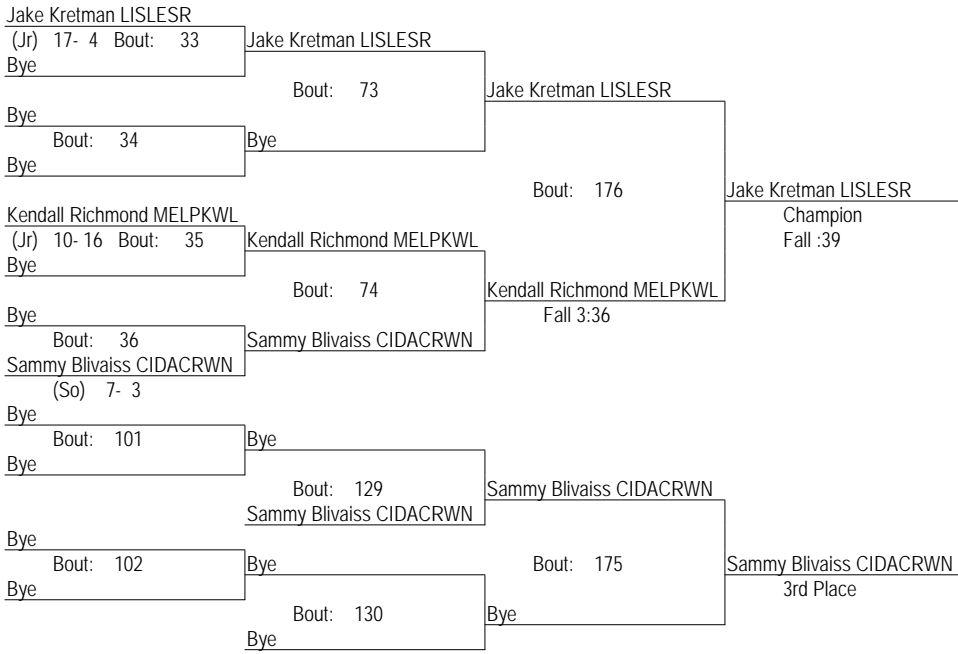

IHSA Class A Individual Regional At Walther Lutheran

February 7, 2009

152

- Place Winners -

- 1st Jake Kretman LISLESR (Jr) 18- 4
- 2nd Kendall Richmond MELPKWL (Jr) 11- 17
- 3rd Sammy Blivaiss CIDACRWN (So) 7- 4
- 4th Bye