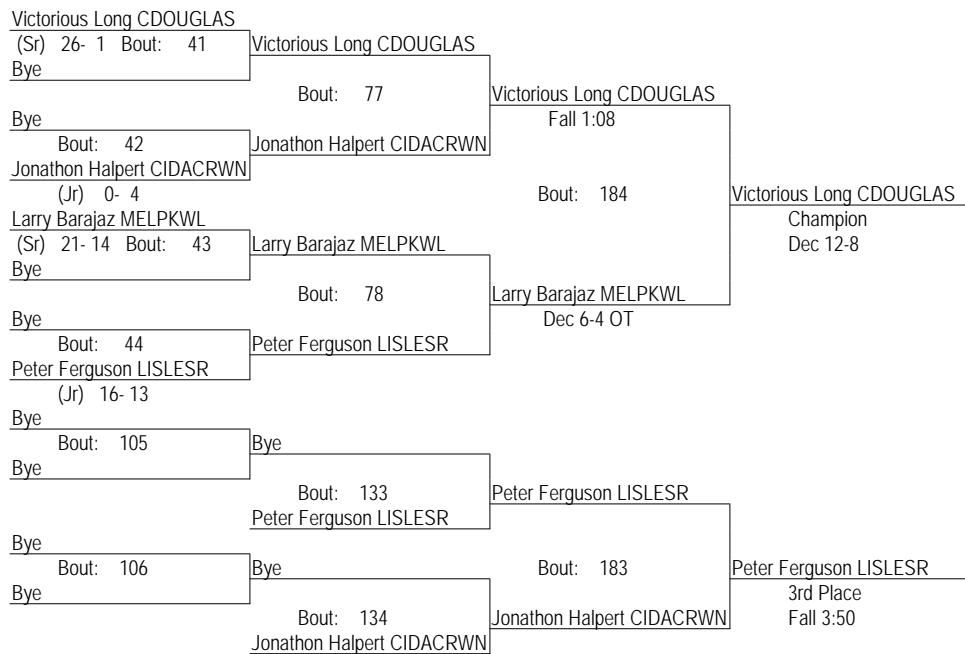

# IHSA Class A Individual Regional At Walther Lutheran

February 7, 2009

160

- Place Winners -

- 1st Stanley Dayan CIDACRWN (Sr) 17- 1
- 2nd David Pawlowicz LISLESR (Sr) 31- 3
- 3rd Mike Ostrander WESTMONT (Sr) 20- 12
- 4th Michael Branda MELPKWL (Jr) 14- 20

# IHSA Class A Individual Regional At Walther Lutheran

February 7, 2009

171

- Place Winners -

1st Victorious Long CDOUGLAS (Sr) 28- 1  
2nd Larry Barajaz MELPKWL (Sr) 22- 15  
3rd Peter Ferguson LISLESR (Jr) 17- 14  
4th Jonathon Halpert CIDACRWN (Jr) 0- 6