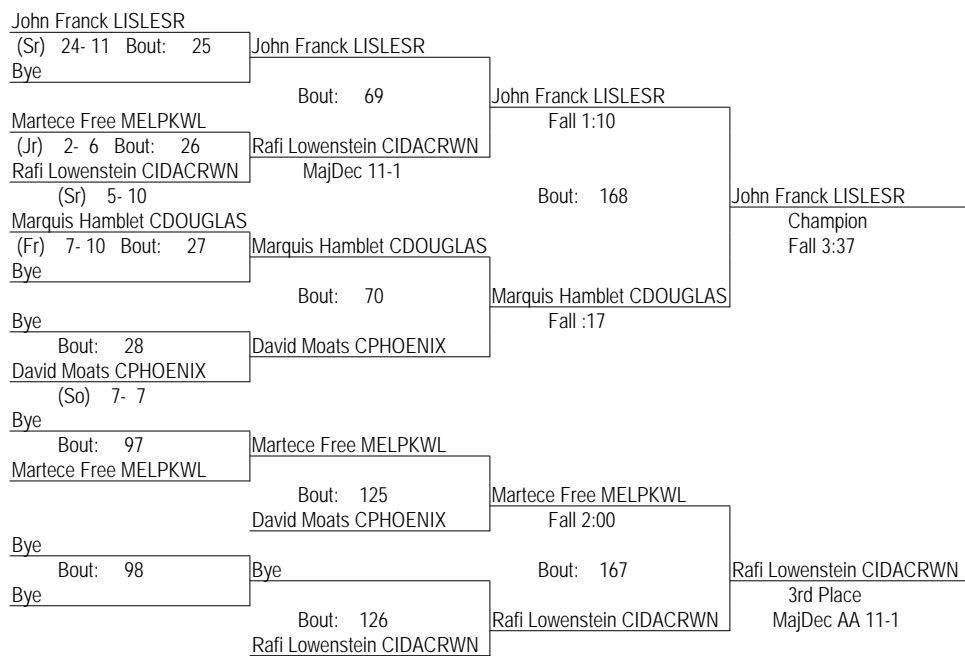

IHSA Class A Individual Regional At Walther Lutheran

February 7, 2009

140

- Place Winners -

1st John Franck LISLESR (Sr) 26- 11
2nd Marquis Hamblet CDOUGLAS (Fr) 8- 11
3rd Rafi Lowenstein CIDACRWN (Sr) 7- 11
4th Martece Free MELPKWL (Jr) 3- 8