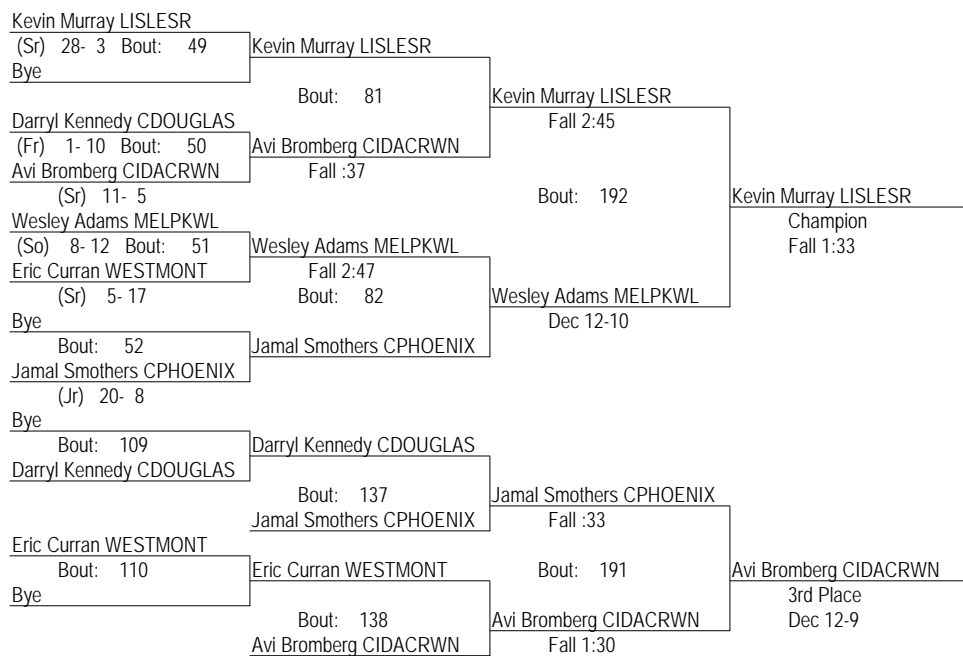

IHSA Class A Individual Regional At Walther Lutheran

February 7, 2009

215

- Place Winners -

- 1st Kevin Murray LISLESR (Sr) 30- 3
- 2nd Wesley Adams MELPKWL (So) 10- 13
- 3rd Avi Bromberg CIDACRWN (Sr) 14- 6
- 4th Jamal Smothers CPHOENIX (Jr) 21- 10