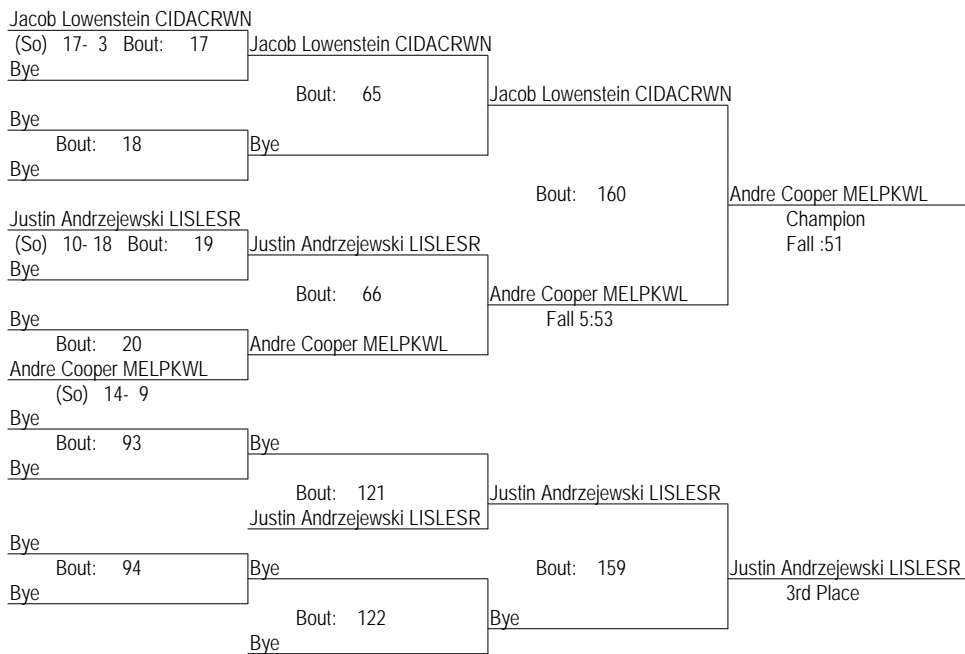

IHSA Class A Individual Regional At Walther Lutheran

February 7, 2009

130

- Place Winners -

- 1st Andre Cooper MELPKWL (So) 16- 9
- 2nd Jacob Lowenstein CIDACRWN (So) 17- 4
- 3rd Justin Andrzejewski LISLES (So) 10- 19
- 4th Bye