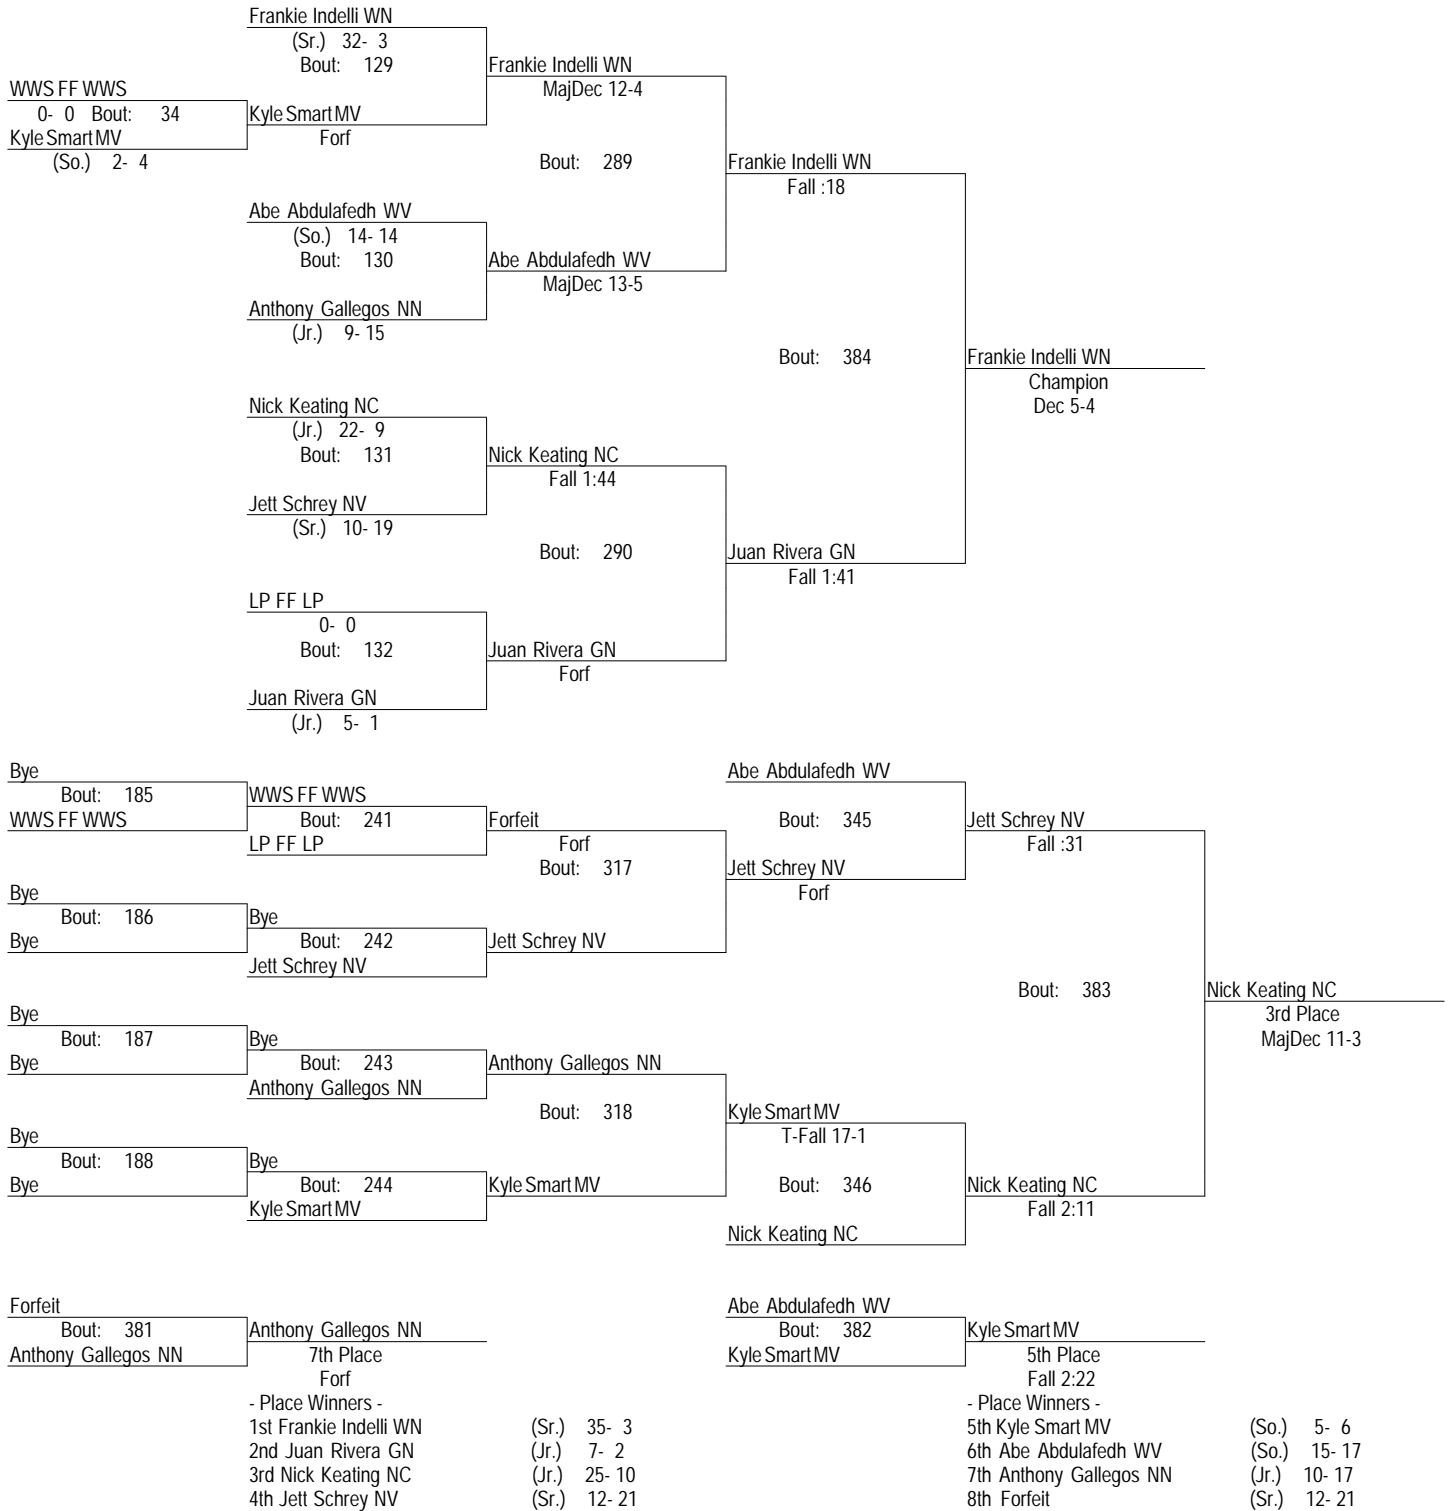

2017 DVC

January 28, 2017

Place	Score	Name	1st	2nd	3rd	4th	5th	6th	7th	8th
1	236.00	Wheaton North	4	1	2	1	2	4		
2	233.00	Glenbard North	2	3	2	2	2	2		1
3	194.00	Naperville Central		4	4	1	1			2
4	184.00	Naperville North	2	1	1	2	2	1	4	1
5	149.50	Metea Valley	2	1	1	3	1		1	1
6	145.50	Nequa Valley		1	2	1	4	1	2	2
7	139.00	Wheaton Warrenville South	2		1	1	1	4	2	2
8	134.00	Waubonsie Valley	1	2		2		1	3	3
9	104.50	Lake Park	1	1	1	1	1	1	2	2

* Team has non-scoring wrestler

2017 DVC
January 28, 2017
106

2017 DVC
January 28, 2017
113

2017 DVC
January 28, 2017
120

2017 DVC
January 28, 2017
126

2017 DVC
January 28, 2017
132

2017 DVC
January 28, 2017
138

2017 DVC
January 28, 2017
145

2017 DVC
 January 28, 2017
 160

2017 DVC
January 28, 2017
170

2017 DVC
 January 28, 2017
 182

2017 DVC
January 28, 2017
195

2017 DVC
January 28, 2017
220

2017 DVC
January 28, 2017
285