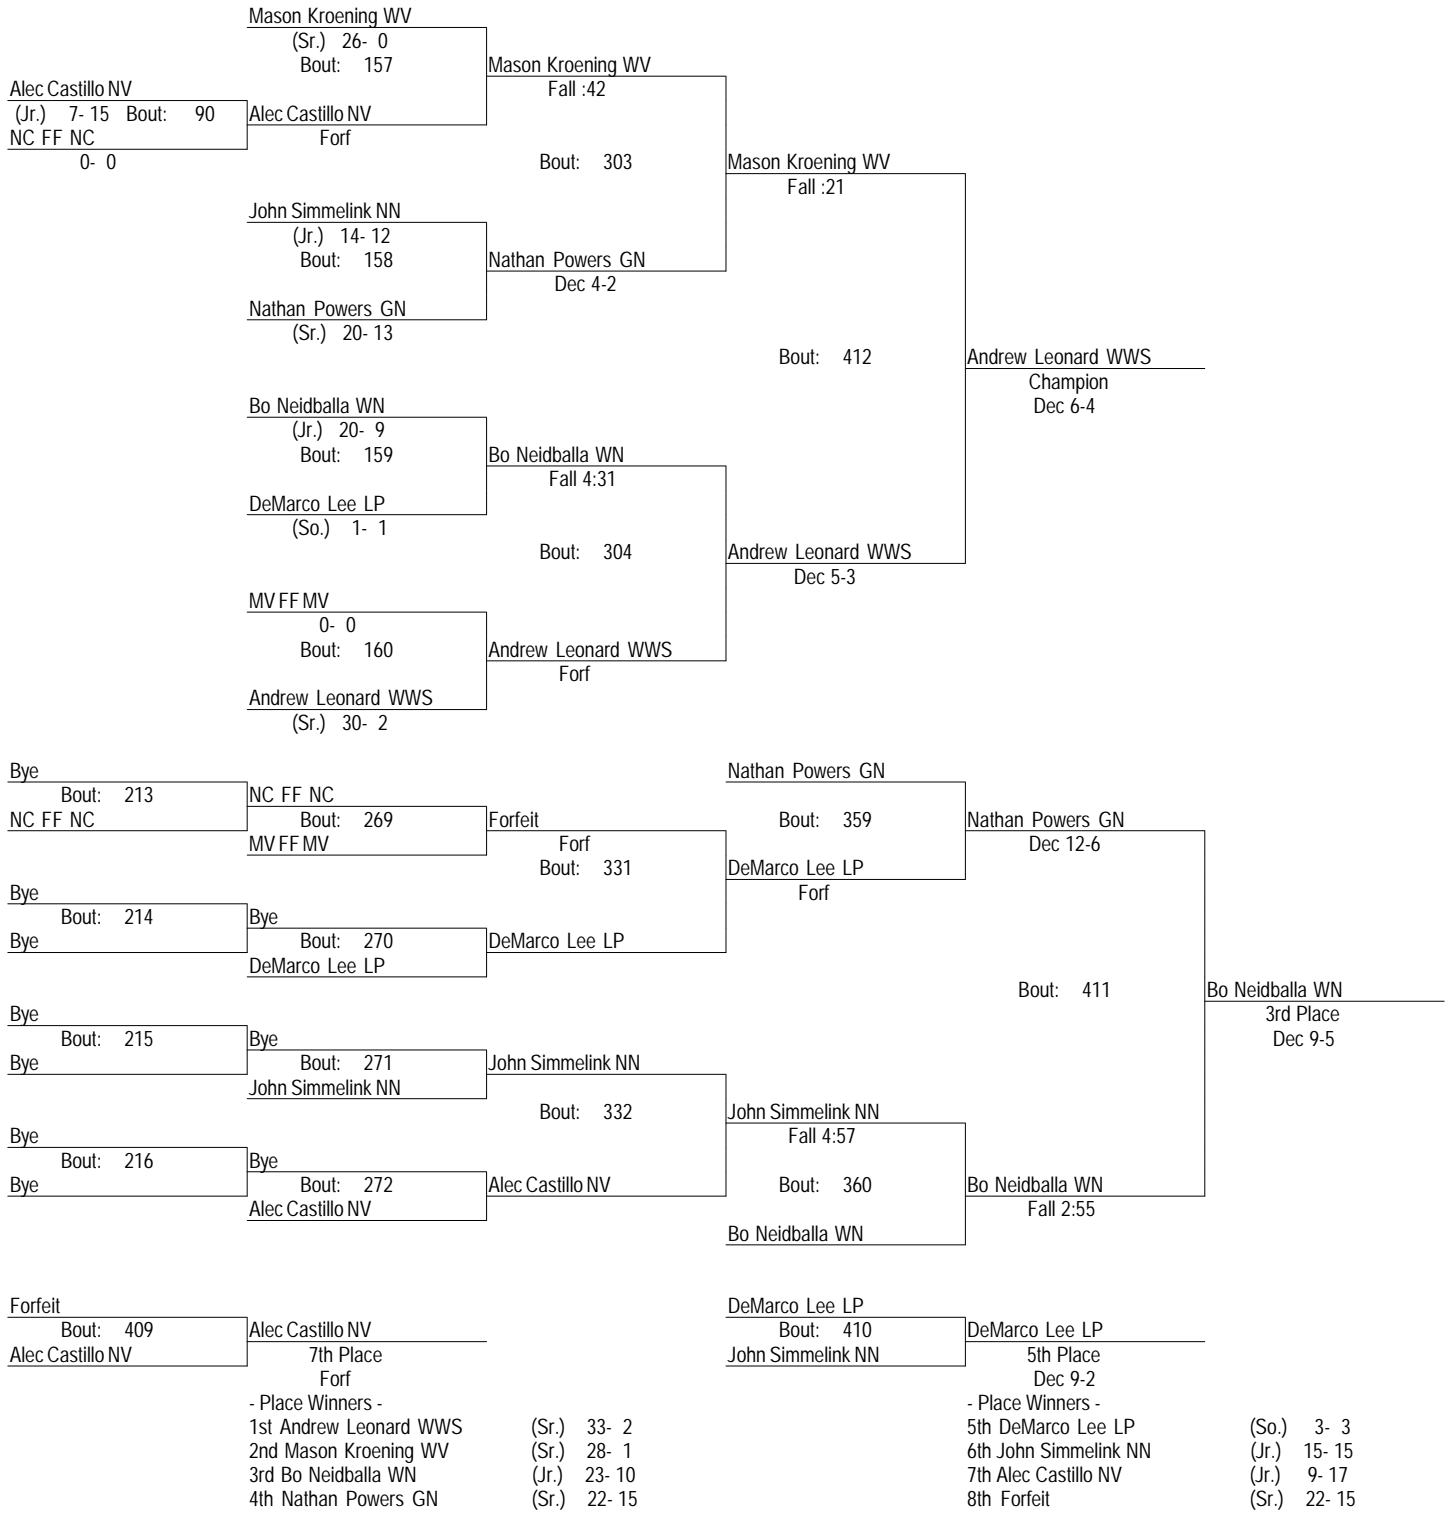

2017 DVC

January 28, 2017

Place	Score	Name	1st	2nd	3rd	4th	5th	6th	7th	8th
1	236.00	Wheaton North	4	1	2	1	2	4		
2	233.00	Glenbard North	2	3	2	2	2	2		1
3	194.00	Naperville Central		4	4	1	1			2
4	184.00	Naperville North	2	1	1	2	2	1	4	1
5	149.50	Metea Valley	2	1	1	3	1		1	1
6	145.50	Nequa Valley		1	2	1	4	1	2	2
7	139.00	Wheaton Warrenville South	2		1	1	1	4	2	2
8	134.00	Waubonsie Valley	1	2		2		1	3	3
9	104.50	Lake Park	1	1	1	1	1	1	2	2

* Team has non-scoring wrestler

2017 DVC
January 28, 2017
106

2017 DVC
January 28, 2017
113

2017 DVC
January 28, 2017
120

2017 DVC
January 28, 2017
126

2017 DVC
January 28, 2017
132

2017 DVC
January 28, 2017
138

2017 DVC
January 28, 2017
145

2017 DVC
 January 28, 2017
 160

2017 DVC
January 28, 2017
170

2017 DVC
 January 28, 2017
 182

2017 DVC
January 28, 2017
195

2017 DVC
January 28, 2017
220

2017 DVC
January 28, 2017
285