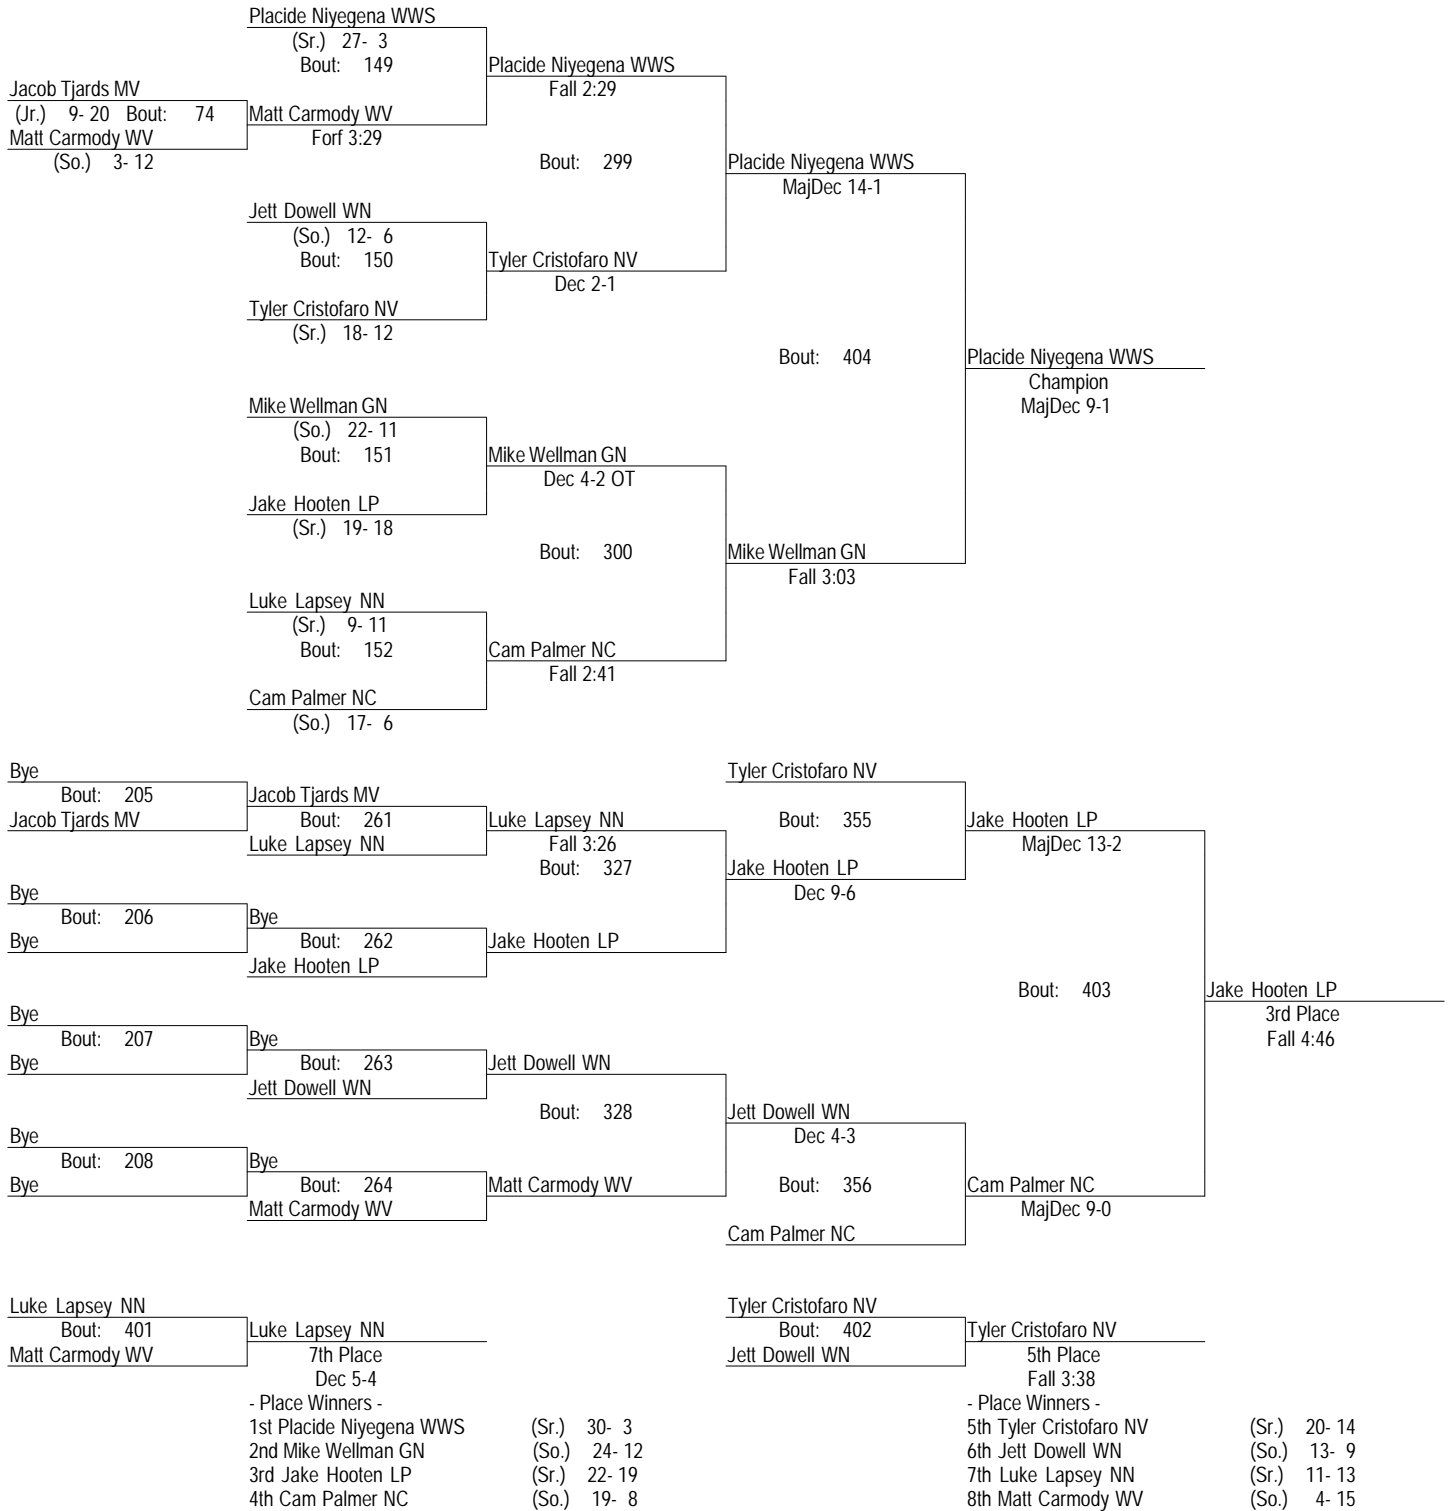

2017 DVC

January 28, 2017

Place	Score	Name	1st	2nd	3rd	4th	5th	6th	7th	8th
1	236.00	Wheaton North	4	1	2	1	2	4		
2	233.00	Glenbard North	2	3	2	2	2	2		1
3	194.00	Naperville Central		4	4	1	1			2
4	184.00	Naperville North	2	1	1	2	2	1	4	1
5	149.50	Metea Valley	2	1	1	3	1		1	1
6	145.50	Nequa Valley		1	2	1	4	1	2	2
7	139.00	Wheaton Warrenville South	2		1	1	1	4	2	2
8	134.00	Waubonsie Valley	1	2		2		1	3	3
9	104.50	Lake Park	1	1	1	1	1	1	2	2

* Team has non-scoring wrestler

2017 DVC
January 28, 2017
106

2017 DVC
January 28, 2017
113

2017 DVC
January 28, 2017
120

2017 DVC
January 28, 2017
126

2017 DVC
January 28, 2017
132

2017 DVC
January 28, 2017
138

2017 DVC
January 28, 2017
145

2017 DVC
 January 28, 2017
 160

2017 DVC
January 28, 2017
170

2017 DVC
 January 28, 2017
 182

2017 DVC
January 28, 2017
195

2017 DVC
January 28, 2017
220

2017 DVC
January 28, 2017
285