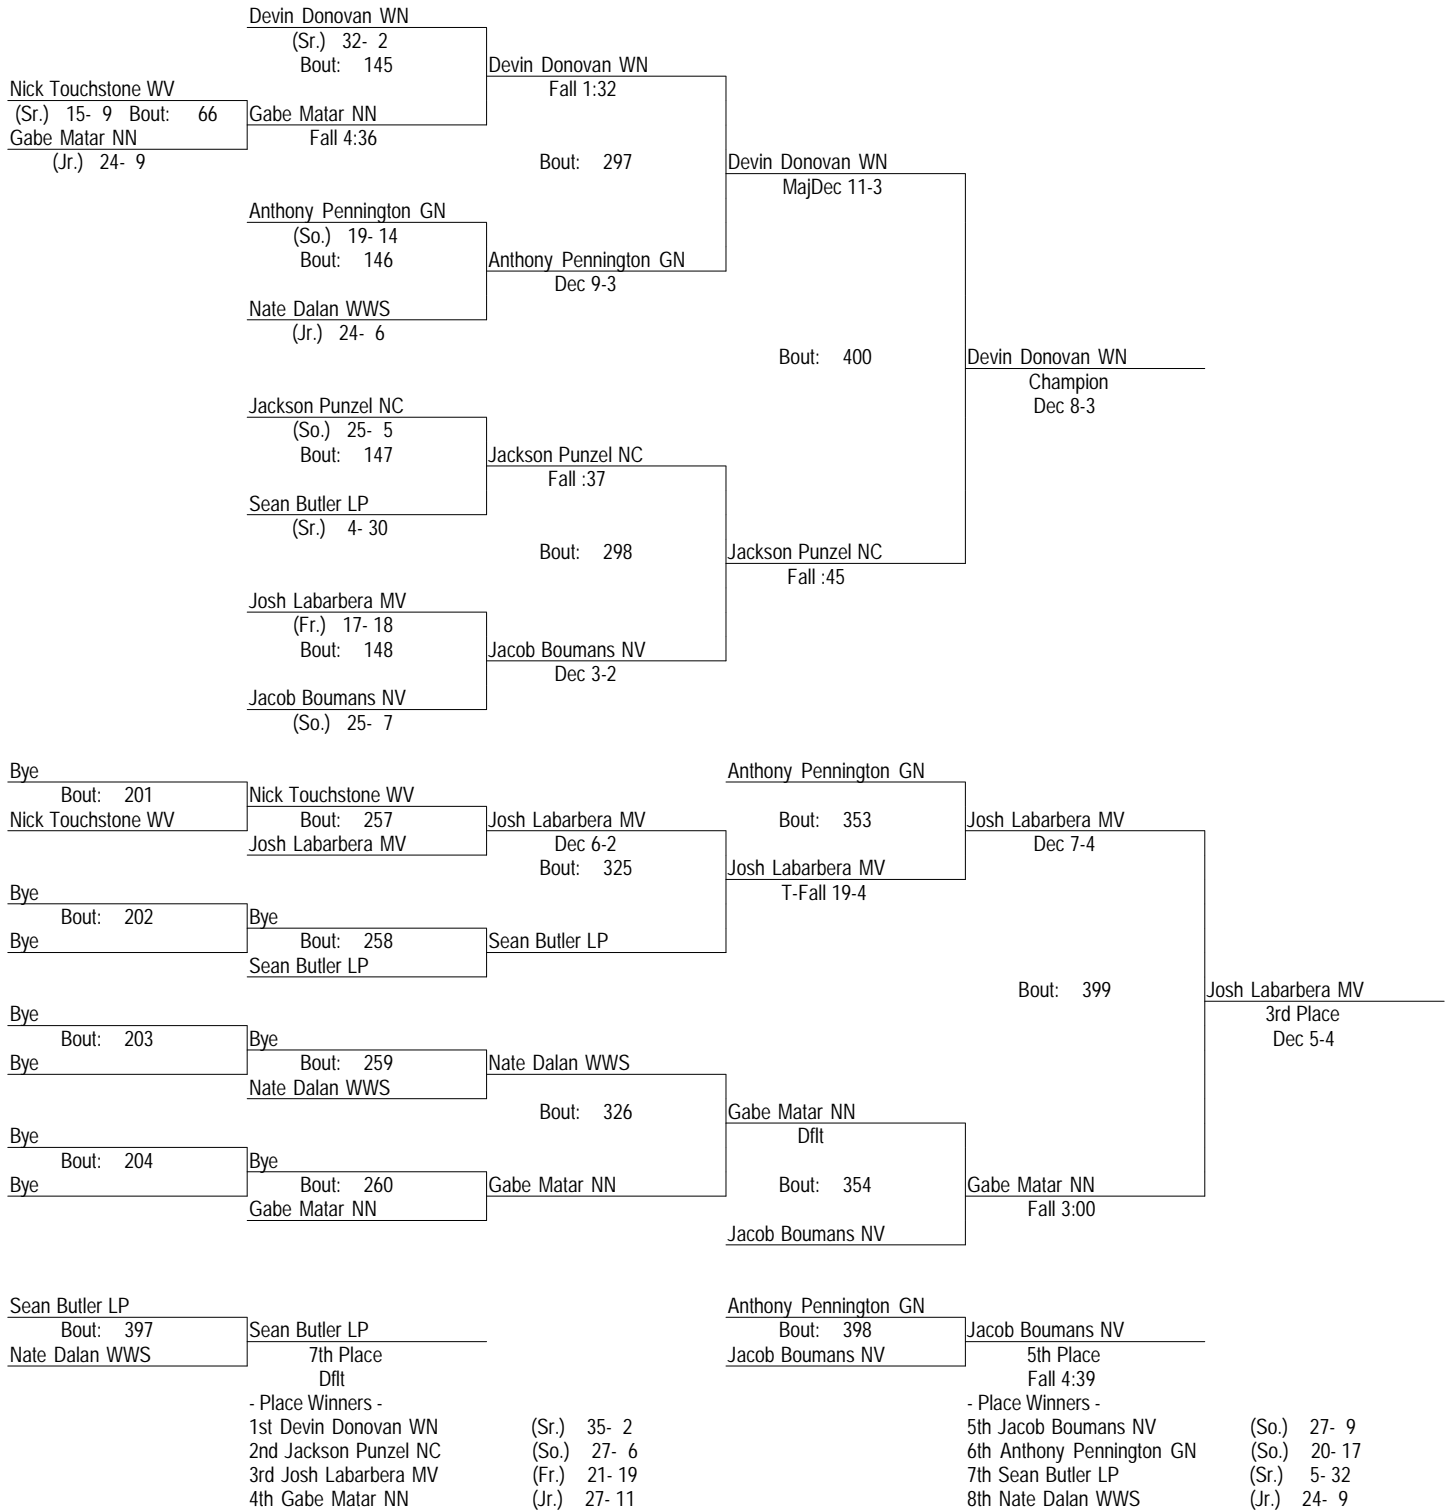

2017 DVC

January 28, 2017

Place	Score	Name	1st	2nd	3rd	4th	5th	6th	7th	8th
1	236.00	Wheaton North	4	1	2	1	2	4		
2	233.00	Glenbard North	2	3	2	2	2	2		1
3	194.00	Naperville Central		4	4	1	1			2
4	184.00	Naperville North	2	1	1	2	2	1	4	1
5	149.50	Metea Valley	2	1	1	3	1		1	1
6	145.50	Nequa Valley		1	2	1	4	1	2	2
7	139.00	Wheaton Warrenville South	2		1	1	1	4	2	2
8	134.00	Waubonsie Valley	1	2		2		1	3	3
9	104.50	Lake Park	1	1	1	1	1	1	2	2

* Team has non-scoring wrestler

2017 DVC
January 28, 2017
106

2017 DVC
January 28, 2017
113

2017 DVC
January 28, 2017
120

2017 DVC
January 28, 2017
126

2017 DVC
January 28, 2017
132

2017 DVC
January 28, 2017
138

2017 DVC
January 28, 2017
145

2017 DVC
 January 28, 2017
 160

2017 DVC
January 28, 2017
170

2017 DVC
 January 28, 2017
 182

2017 DVC
January 28, 2017
195

2017 DVC
January 28, 2017
220

2017 DVC
January 28, 2017
285