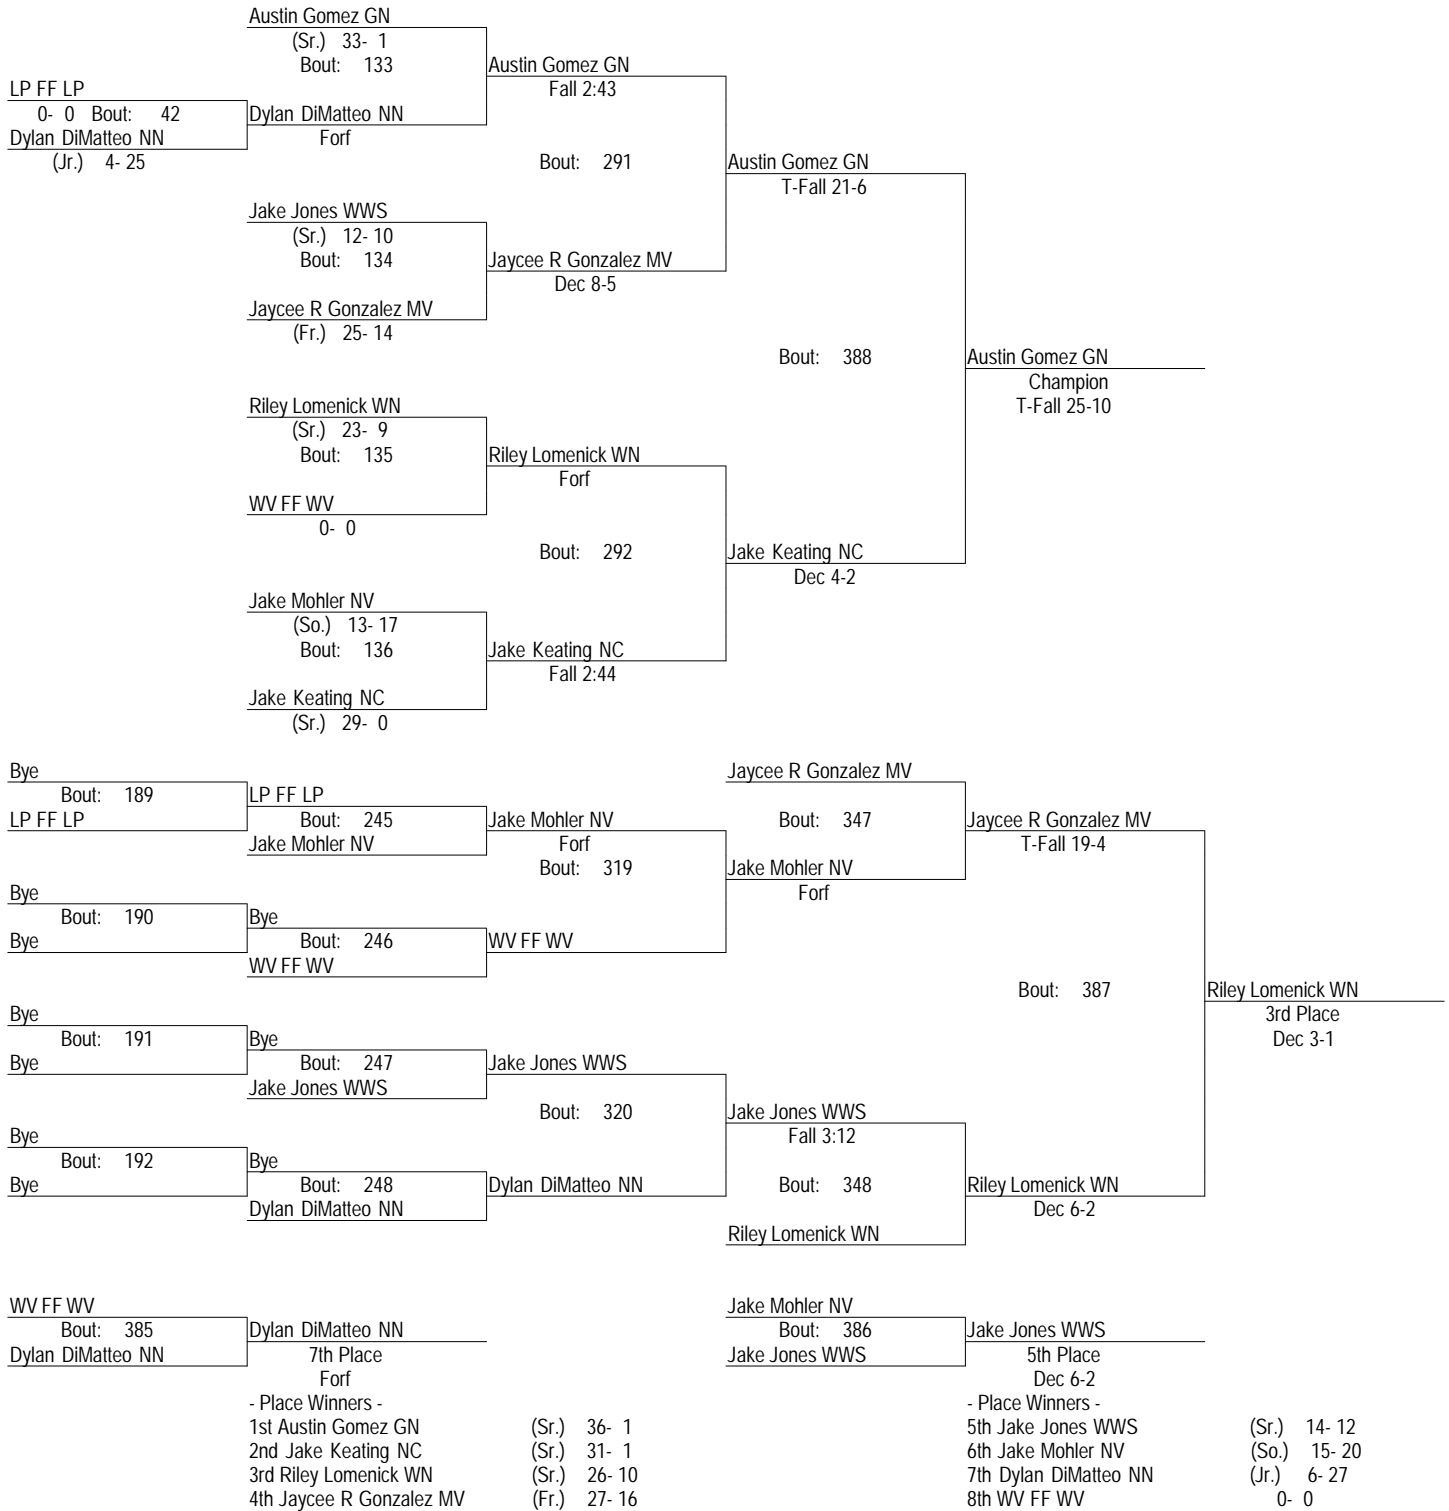

2017 DVC

January 28, 2017

Place	Score	Name	1st	2nd	3rd	4th	5th	6th	7th	8th
1	236.00	Wheaton North	4	1	2	1	2	4		
2	233.00	Glenbard North	2	3	2	2	2	2		1
3	194.00	Naperville Central		4	4	1	1			2
4	184.00	Naperville North	2	1	1	2	2	1	4	1
5	149.50	Metea Valley	2	1	1	3	1		1	1
6	145.50	Nequa Valley		1	2	1	4	1	2	2
7	139.00	Wheaton Warrenville South	2		1	1	1	4	2	2
8	134.00	Waubonsie Valley	1	2		2		1	3	3
9	104.50	Lake Park	1	1	1	1	1	1	2	2

* Team has non-scoring wrestler

2017 DVC
January 28, 2017
106

2017 DVC
January 28, 2017
113

2017 DVC
January 28, 2017
120

2017 DVC
January 28, 2017
126

2017 DVC
January 28, 2017
132

2017 DVC
January 28, 2017
138

2017 DVC
January 28, 2017
145

2017 DVC
 January 28, 2017
 160

2017 DVC
January 28, 2017
170

2017 DVC
 January 28, 2017
 182

2017 DVC
January 28, 2017
195

2017 DVC
January 28, 2017
220

2017 DVC
January 28, 2017
285