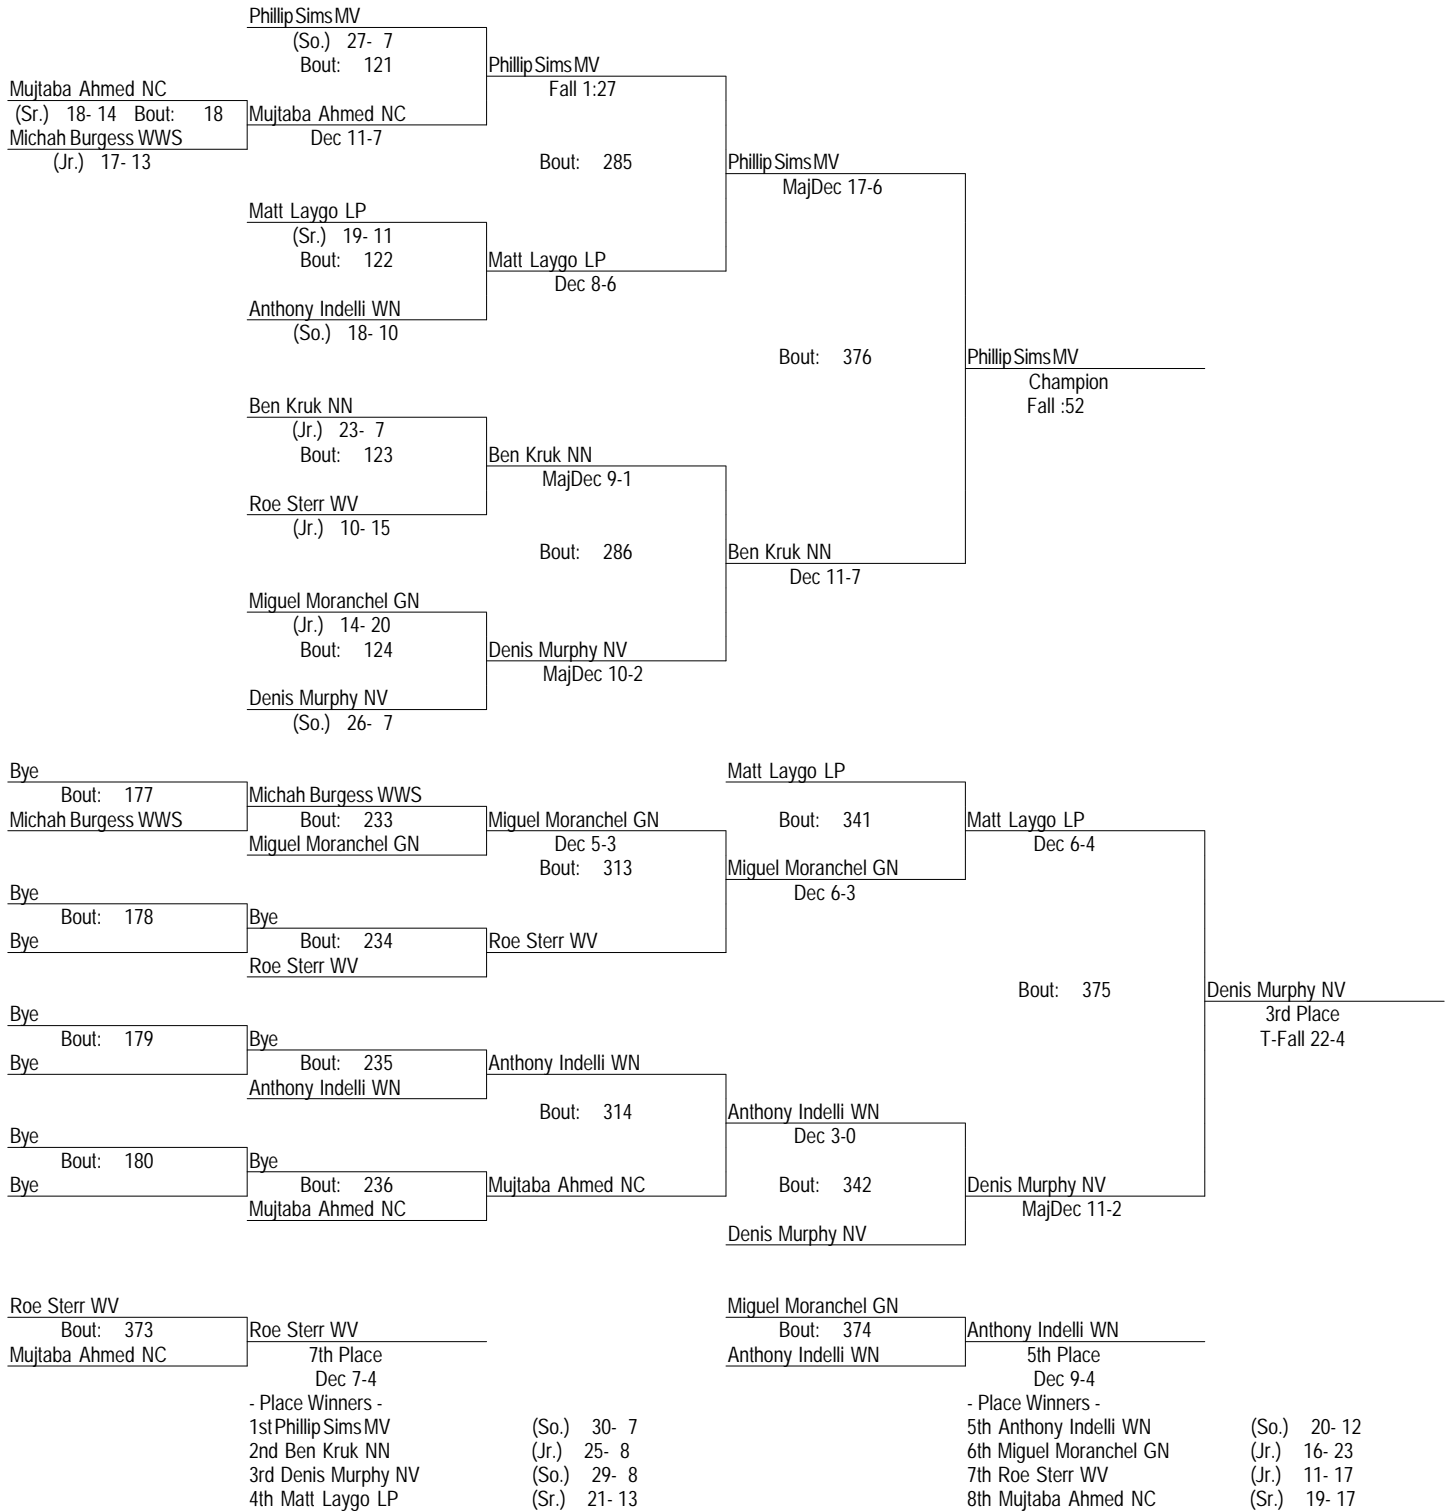

2017 DVC

January 28, 2017

Place	Score	Name	1st	2nd	3rd	4th	5th	6th	7th	8th
1	236.00	Wheaton North	4	1	2	1	2	4		
2	233.00	Glenbard North	2	3	2	2	2	2		1
3	194.00	Naperville Central		4	4	1	1			2
4	184.00	Naperville North	2	1	1	2	2	1	4	1
5	149.50	Metea Valley	2	1	1	3	1		1	1
6	145.50	Nequa Valley		1	2	1	4	1	2	2
7	139.00	Wheaton Warrenville South	2		1	1	1	4	2	2
8	134.00	Waubonsie Valley	1	2		2		1	3	3
9	104.50	Lake Park	1	1	1	1	1	1	2	2

* Team has non-scoring wrestler

2017 DVC
January 28, 2017
106

2017 DVC
January 28, 2017
113

2017 DVC
January 28, 2017
120

2017 DVC
January 28, 2017
126

2017 DVC
January 28, 2017
132

2017 DVC
January 28, 2017
138

2017 DVC
January 28, 2017
145

2017 DVC
 January 28, 2017
 160

2017 DVC
January 28, 2017
170

2017 DVC
 January 28, 2017
 182

2017 DVC
January 28, 2017
195

2017 DVC
January 28, 2017
220

2017 DVC
January 28, 2017
285