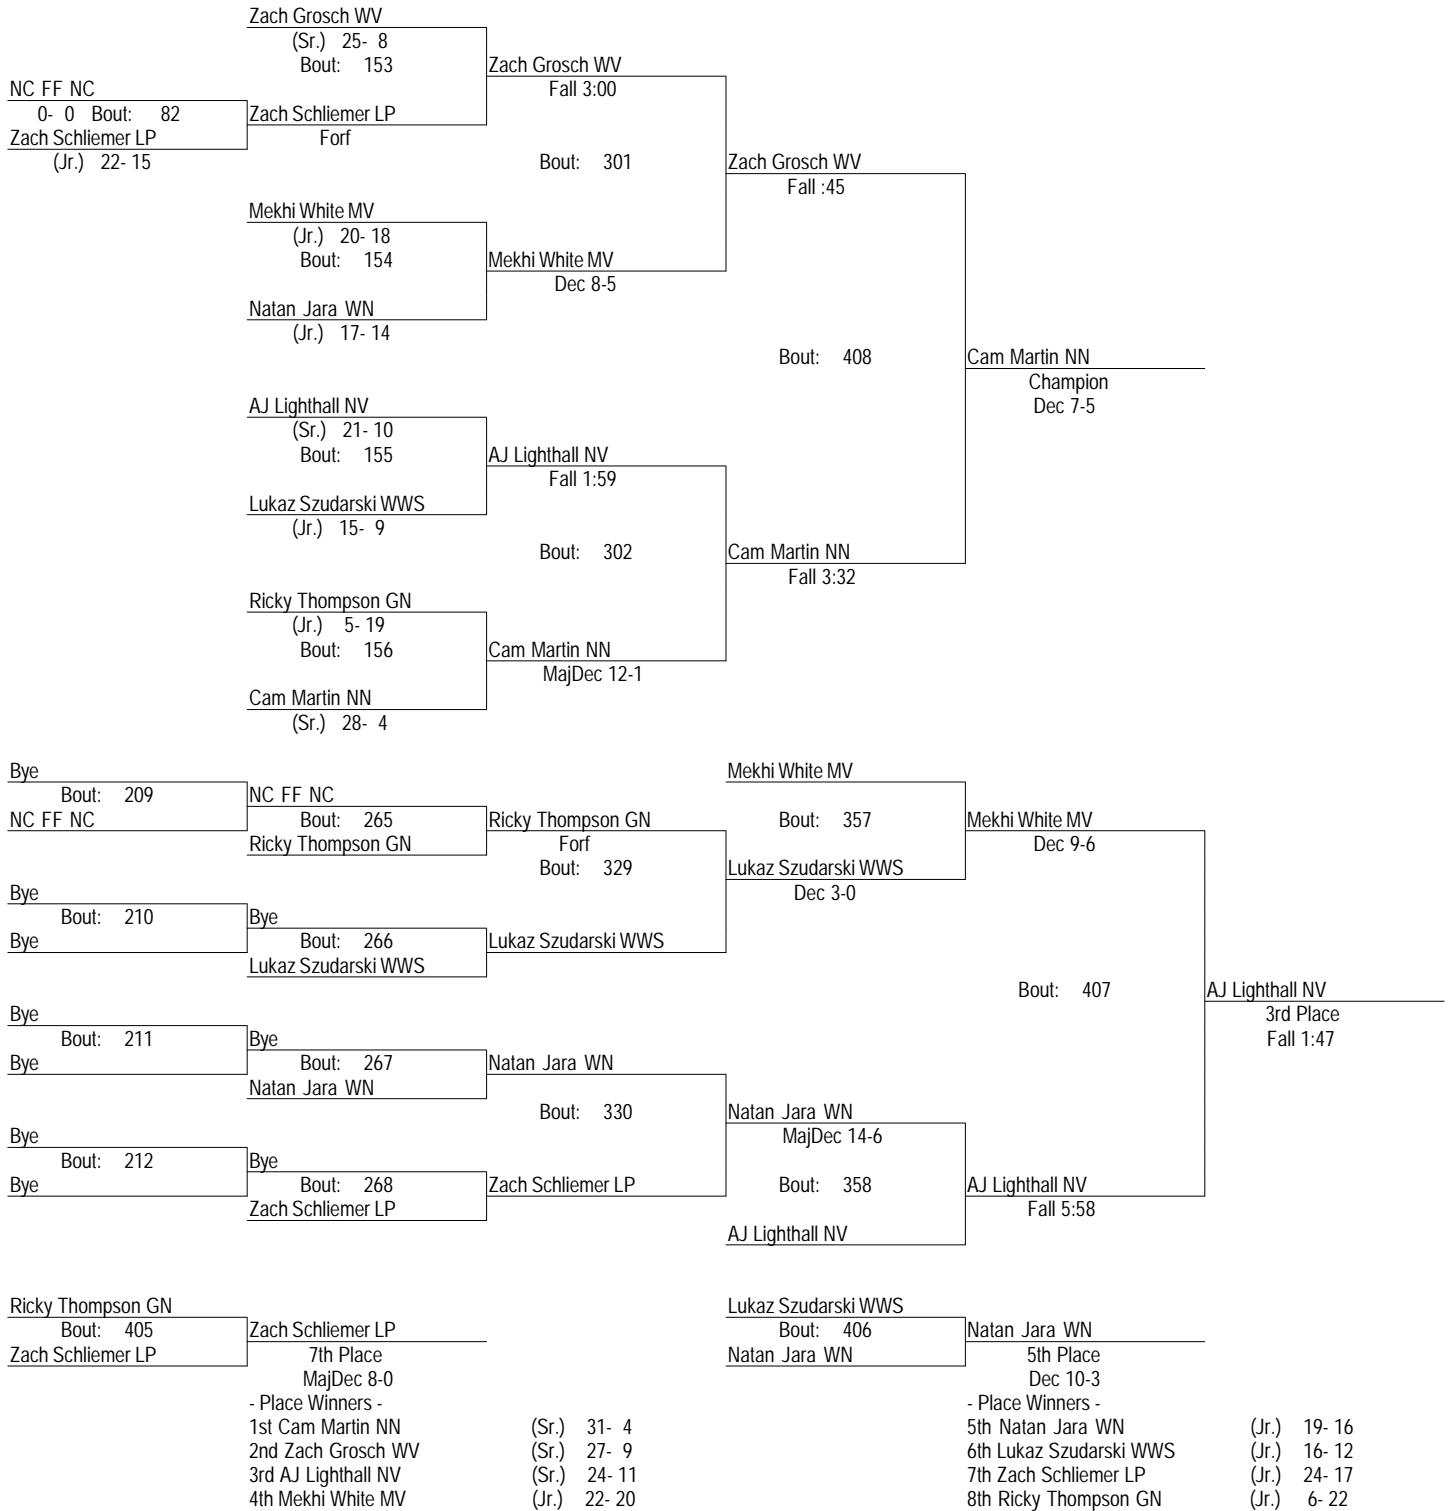

2017 DVC

January 28, 2017

Place	Score	Name	1st	2nd	3rd	4th	5th	6th	7th	8th
1	236.00	Wheaton North	4	1	2	1	2	4		
2	233.00	Glenbard North	2	3	2	2	2	2		1
3	194.00	Naperville Central		4	4	1	1			2
4	184.00	Naperville North	2	1	1	2	2	1	4	1
5	149.50	Metea Valley	2	1	1	3	1		1	1
6	145.50	Nequa Valley		1	2	1	4	1	2	2
7	139.00	Wheaton Warrenville South	2		1	1	1	4	2	2
8	134.00	Waubonsie Valley	1	2		2		1	3	3
9	104.50	Lake Park	1	1	1	1	1	1	2	2

* Team has non-scoring wrestler

2017 DVC
January 28, 2017
106

2017 DVC
January 28, 2017
113

2017 DVC
January 28, 2017
120

2017 DVC
January 28, 2017
126

2017 DVC
January 28, 2017
132

2017 DVC
January 28, 2017
138

2017 DVC
January 28, 2017
145

2017 DVC
 January 28, 2017
 160

2017 DVC
January 28, 2017
170

2017 DVC
 January 28, 2017
 182

2017 DVC
January 28, 2017
195

2017 DVC
January 28, 2017
220

2017 DVC
January 28, 2017
285