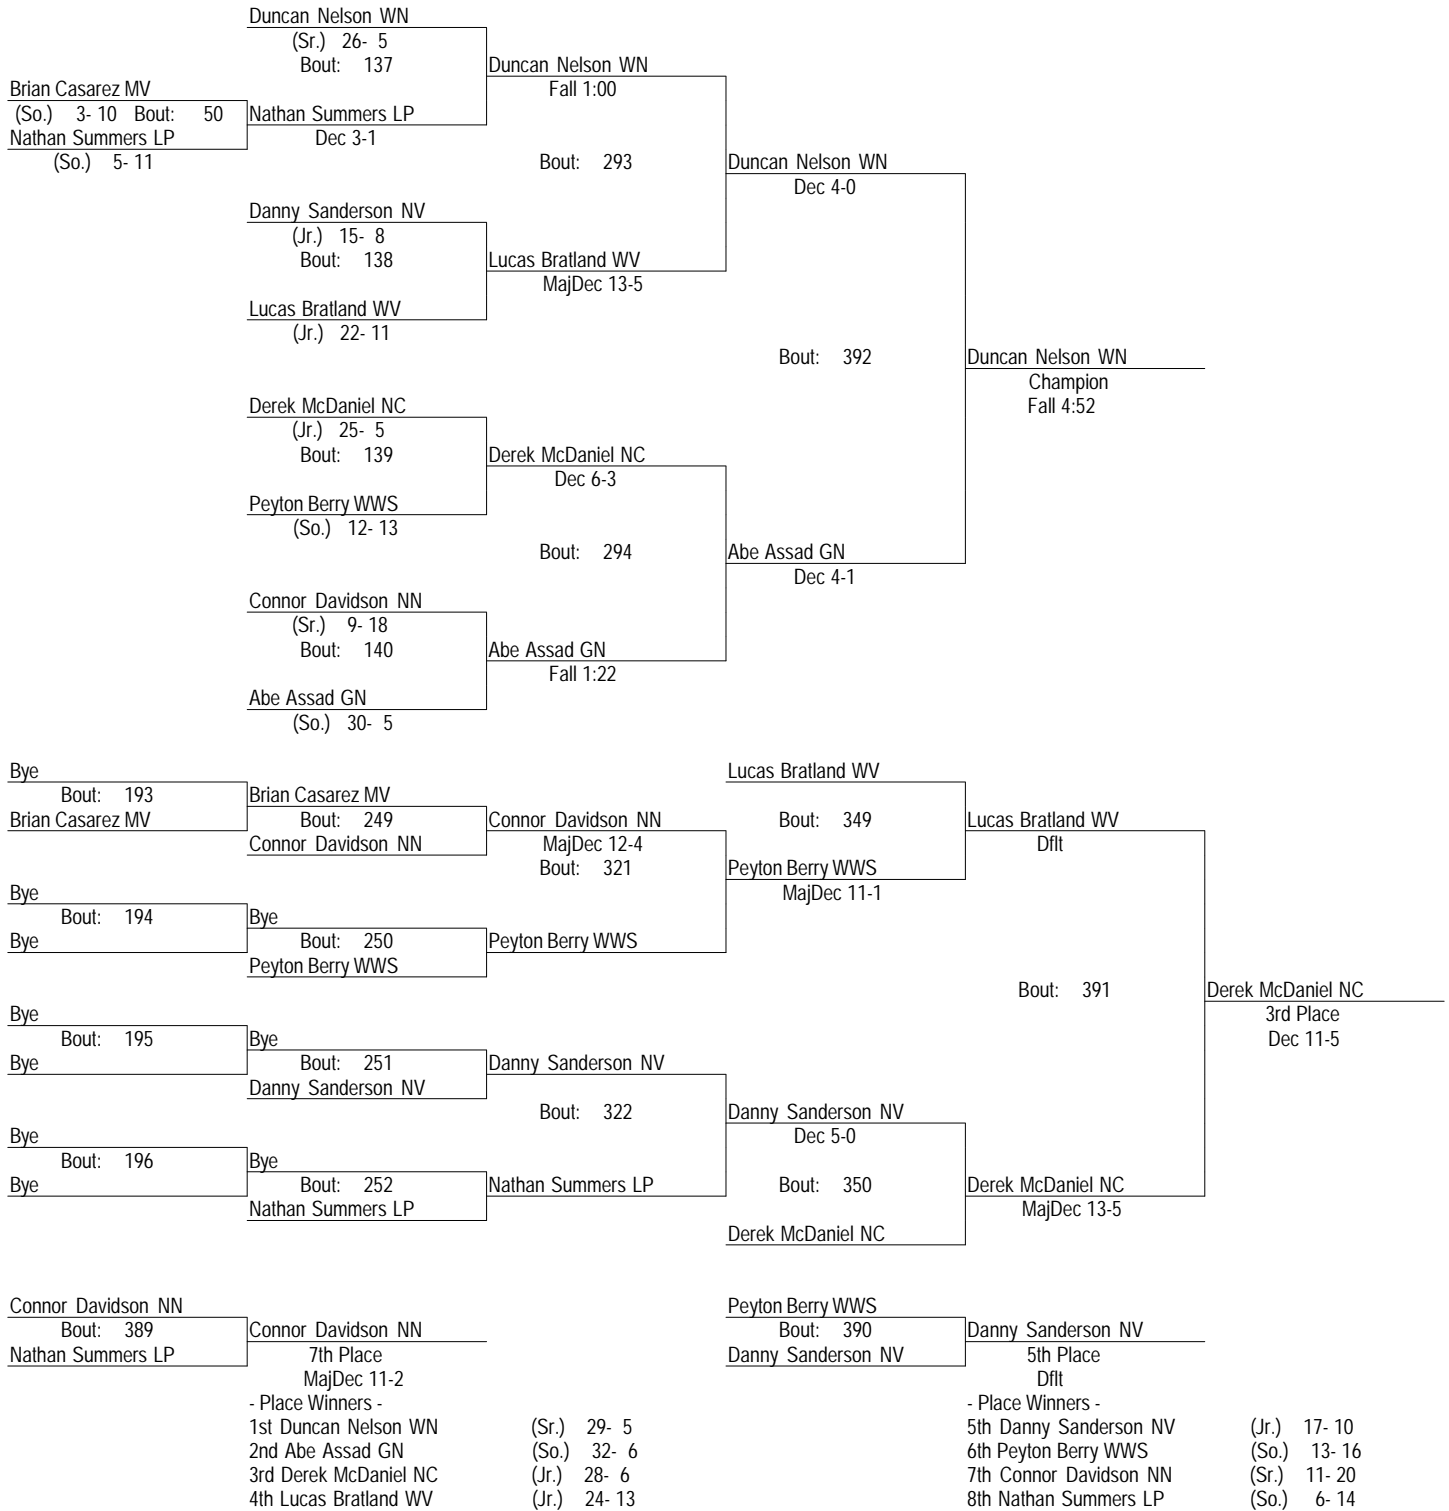

2017 DVC

January 28, 2017

Place	Score	Name	1st	2nd	3rd	4th	5th	6th	7th	8th
1	236.00	Wheaton North	4	1	2	1	2	4		
2	233.00	Glenbard North	2	3	2	2	2	2		1
3	194.00	Naperville Central		4	4	1	1			2
4	184.00	Naperville North	2	1	1	2	2	1	4	1
5	149.50	Metea Valley	2	1	1	3	1		1	1
6	145.50	Nequa Valley		1	2	1	4	1	2	2
7	139.00	Wheaton Warrenville South	2		1	1	1	4	2	2
8	134.00	Waubonsie Valley	1	2		2		1	3	3
9	104.50	Lake Park	1	1	1	1	1	1	2	2

* Team has non-scoring wrestler

2017 DVC
January 28, 2017
106

2017 DVC
January 28, 2017
113

2017 DVC
January 28, 2017
120

2017 DVC
January 28, 2017
126

2017 DVC
January 28, 2017
132

2017 DVC
January 28, 2017
138

2017 DVC
January 28, 2017
145

2017 DVC
 January 28, 2017
 160

2017 DVC
January 28, 2017
170

2017 DVC
 January 28, 2017
 182

2017 DVC
January 28, 2017
195

2017 DVC
January 28, 2017
220

2017 DVC
January 28, 2017
285