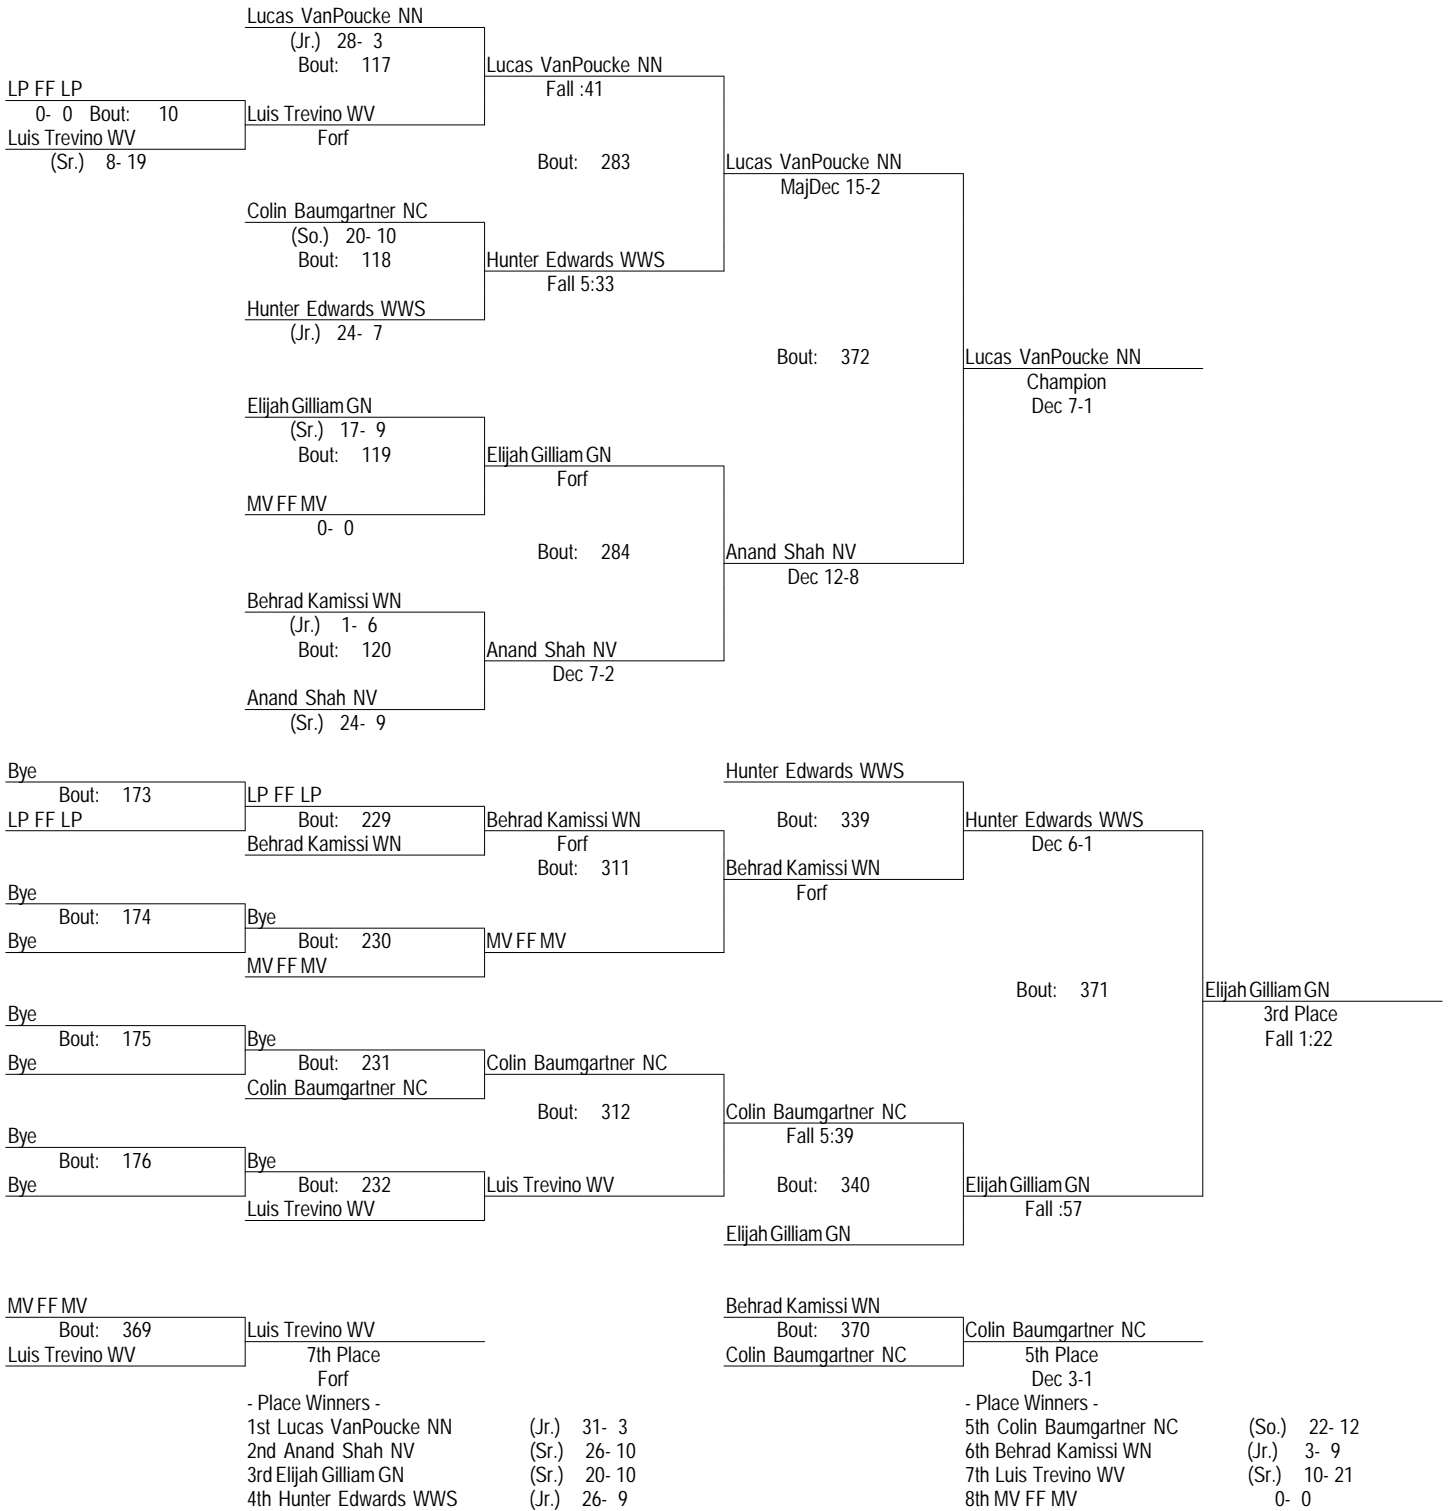

2017 DVC

January 28, 2017

Place	Score	Name	1st	2nd	3rd	4th	5th	6th	7th	8th
1	236.00	Wheaton North	4	1	2	1	2	4		
2	233.00	Glenbard North	2	3	2	2	2	2		1
3	194.00	Naperville Central		4	4	1	1			2
4	184.00	Naperville North	2	1	1	2	2	1	4	1
5	149.50	Metea Valley	2	1	1	3	1		1	1
6	145.50	Nequa Valley		1	2	1	4	1	2	2
7	139.00	Wheaton Warrenville South	2		1	1	1	4	2	2
8	134.00	Waubonsie Valley	1	2		2		1	3	3
9	104.50	Lake Park	1	1	1	1	1	1	2	2

* Team has non-scoring wrestler

2017 DVC
January 28, 2017
106

2017 DVC
January 28, 2017
113

2017 DVC
January 28, 2017
120

2017 DVC
January 28, 2017
126

2017 DVC
January 28, 2017
132

2017 DVC
January 28, 2017
138

2017 DVC
January 28, 2017
145

2017 DVC
 January 28, 2017
 160

2017 DVC
January 28, 2017
170

2017 DVC
 January 28, 2017
 182

2017 DVC
January 28, 2017
195

2017 DVC
January 28, 2017
220

2017 DVC
January 28, 2017
285