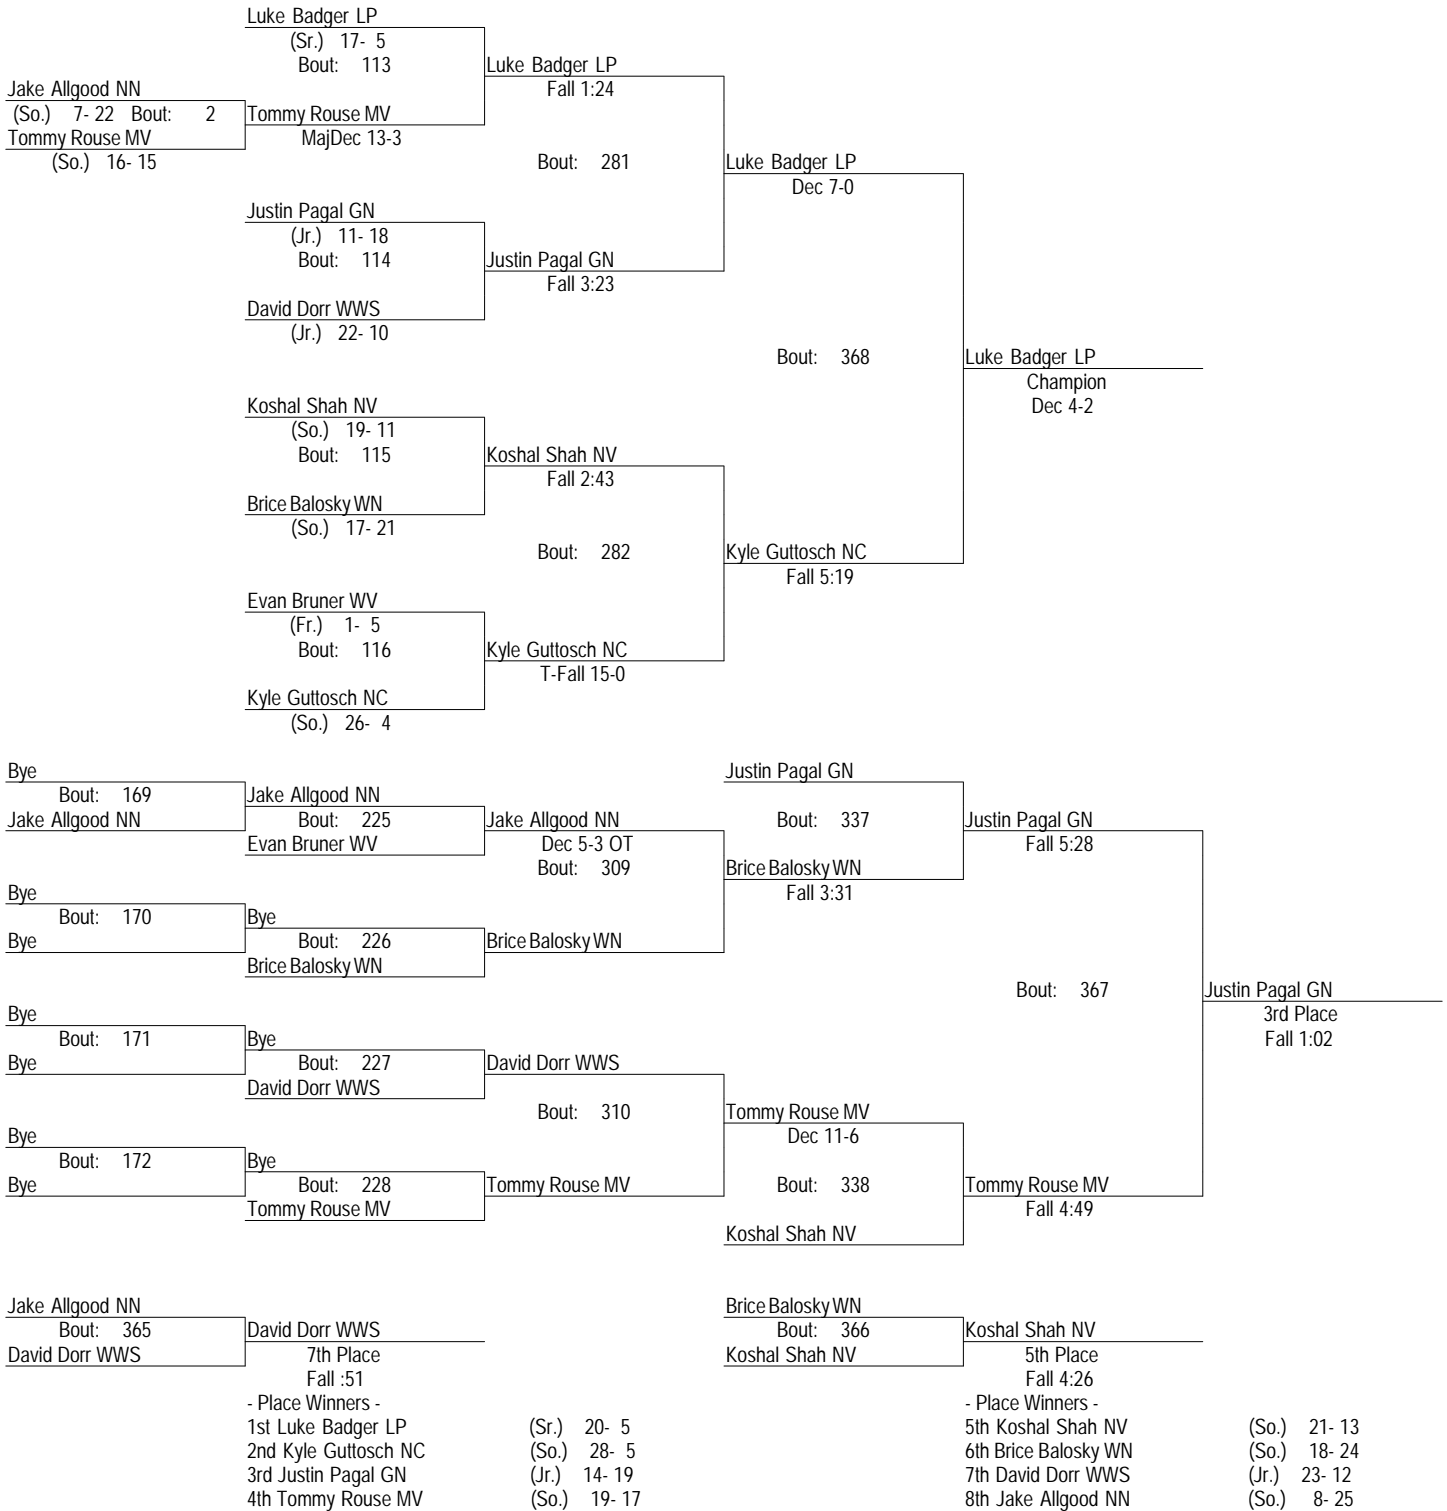

2017 DVC

January 28, 2017

Place	Score	Name	1st	2nd	3rd	4th	5th	6th	7th	8th
1	236.00	Wheaton North	4	1	2	1	2	4		
2	233.00	Glenbard North	2	3	2	2	2	2		1
3	194.00	Naperville Central		4	4	1	1			2
4	184.00	Naperville North	2	1	1	2	2	1	4	1
5	149.50	Metea Valley	2	1	1	3	1		1	1
6	145.50	Nequa Valley		1	2	1	4	1	2	2
7	139.00	Wheaton Warrenville South	2		1	1	1	4	2	2
8	134.00	Waubonsie Valley	1	2		2		1	3	3
9	104.50	Lake Park	1	1	1	1	1	1	2	2

* Team has non-scoring wrestler

2017 DVC
January 28, 2017
106

2017 DVC
January 28, 2017
113

2017 DVC
January 28, 2017
120

2017 DVC
January 28, 2017
126

2017 DVC
January 28, 2017
132

2017 DVC
January 28, 2017
138

2017 DVC
January 28, 2017
145

2017 DVC
 January 28, 2017
 160

2017 DVC
January 28, 2017
170

2017 DVC
 January 28, 2017
 182

2017 DVC
January 28, 2017
195

2017 DVC
January 28, 2017
220

2017 DVC
January 28, 2017
285