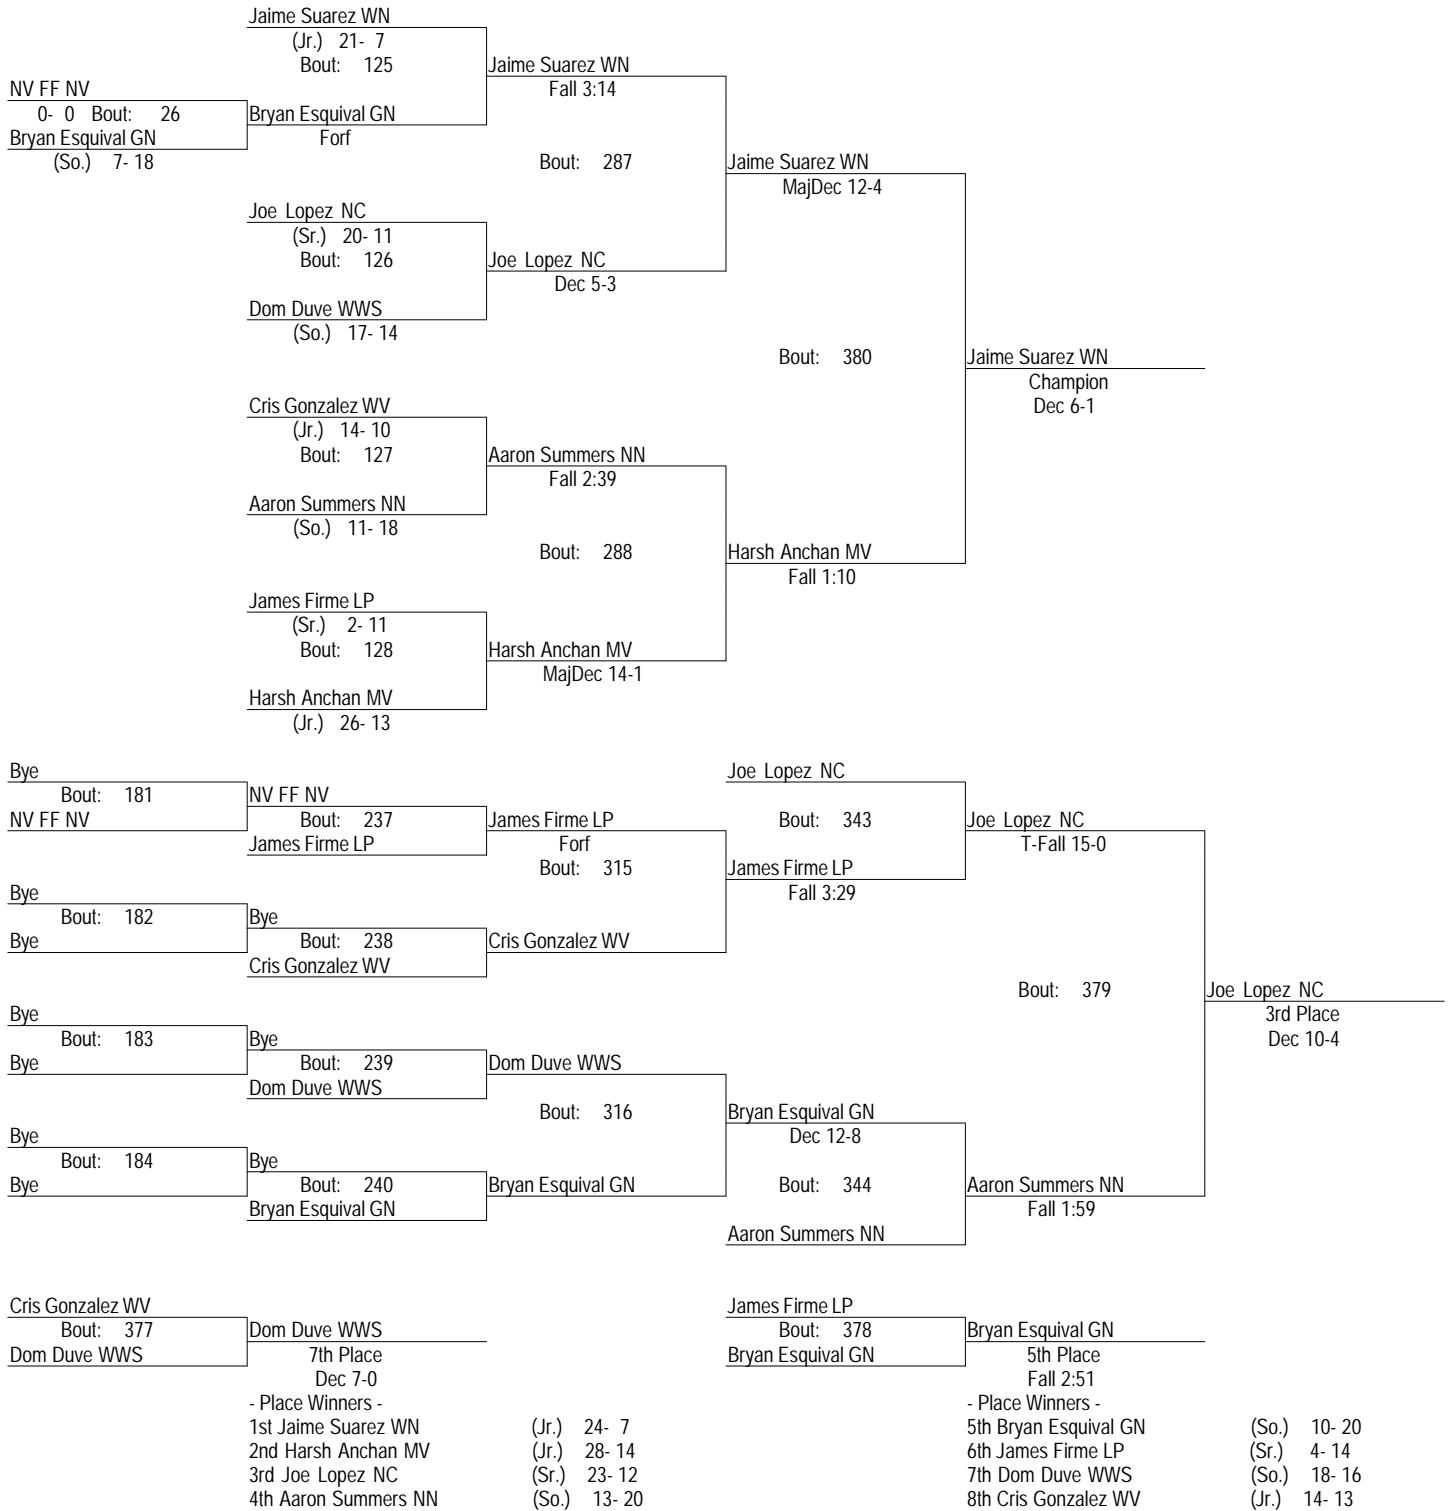

2017 DVC

January 28, 2017

Place	Score	Name	1st	2nd	3rd	4th	5th	6th	7th	8th
1	236.00	Wheaton North	4	1	2	1	2	4		
2	233.00	Glenbard North	2	3	2	2	2	2		1
3	194.00	Naperville Central		4	4	1	1			2
4	184.00	Naperville North	2	1	1	2	2	1	4	1
5	149.50	Metea Valley	2	1	1	3	1		1	1
6	145.50	Nequa Valley		1	2	1	4	1	2	2
7	139.00	Wheaton Warrenville South	2		1	1	1	4	2	2
8	134.00	Waubonsie Valley	1	2		2		1	3	3
9	104.50	Lake Park	1	1	1	1	1	1	2	2

* Team has non-scoring wrestler

2017 DVC
January 28, 2017
106

2017 DVC
January 28, 2017
113

2017 DVC
January 28, 2017
120

2017 DVC
January 28, 2017
126

2017 DVC
January 28, 2017
132

2017 DVC
January 28, 2017
138

2017 DVC
January 28, 2017
145

2017 DVC
 January 28, 2017
 160

2017 DVC
January 28, 2017
170

2017 DVC
 January 28, 2017
 182

2017 DVC
January 28, 2017
195

2017 DVC
January 28, 2017
220

2017 DVC
January 28, 2017
285