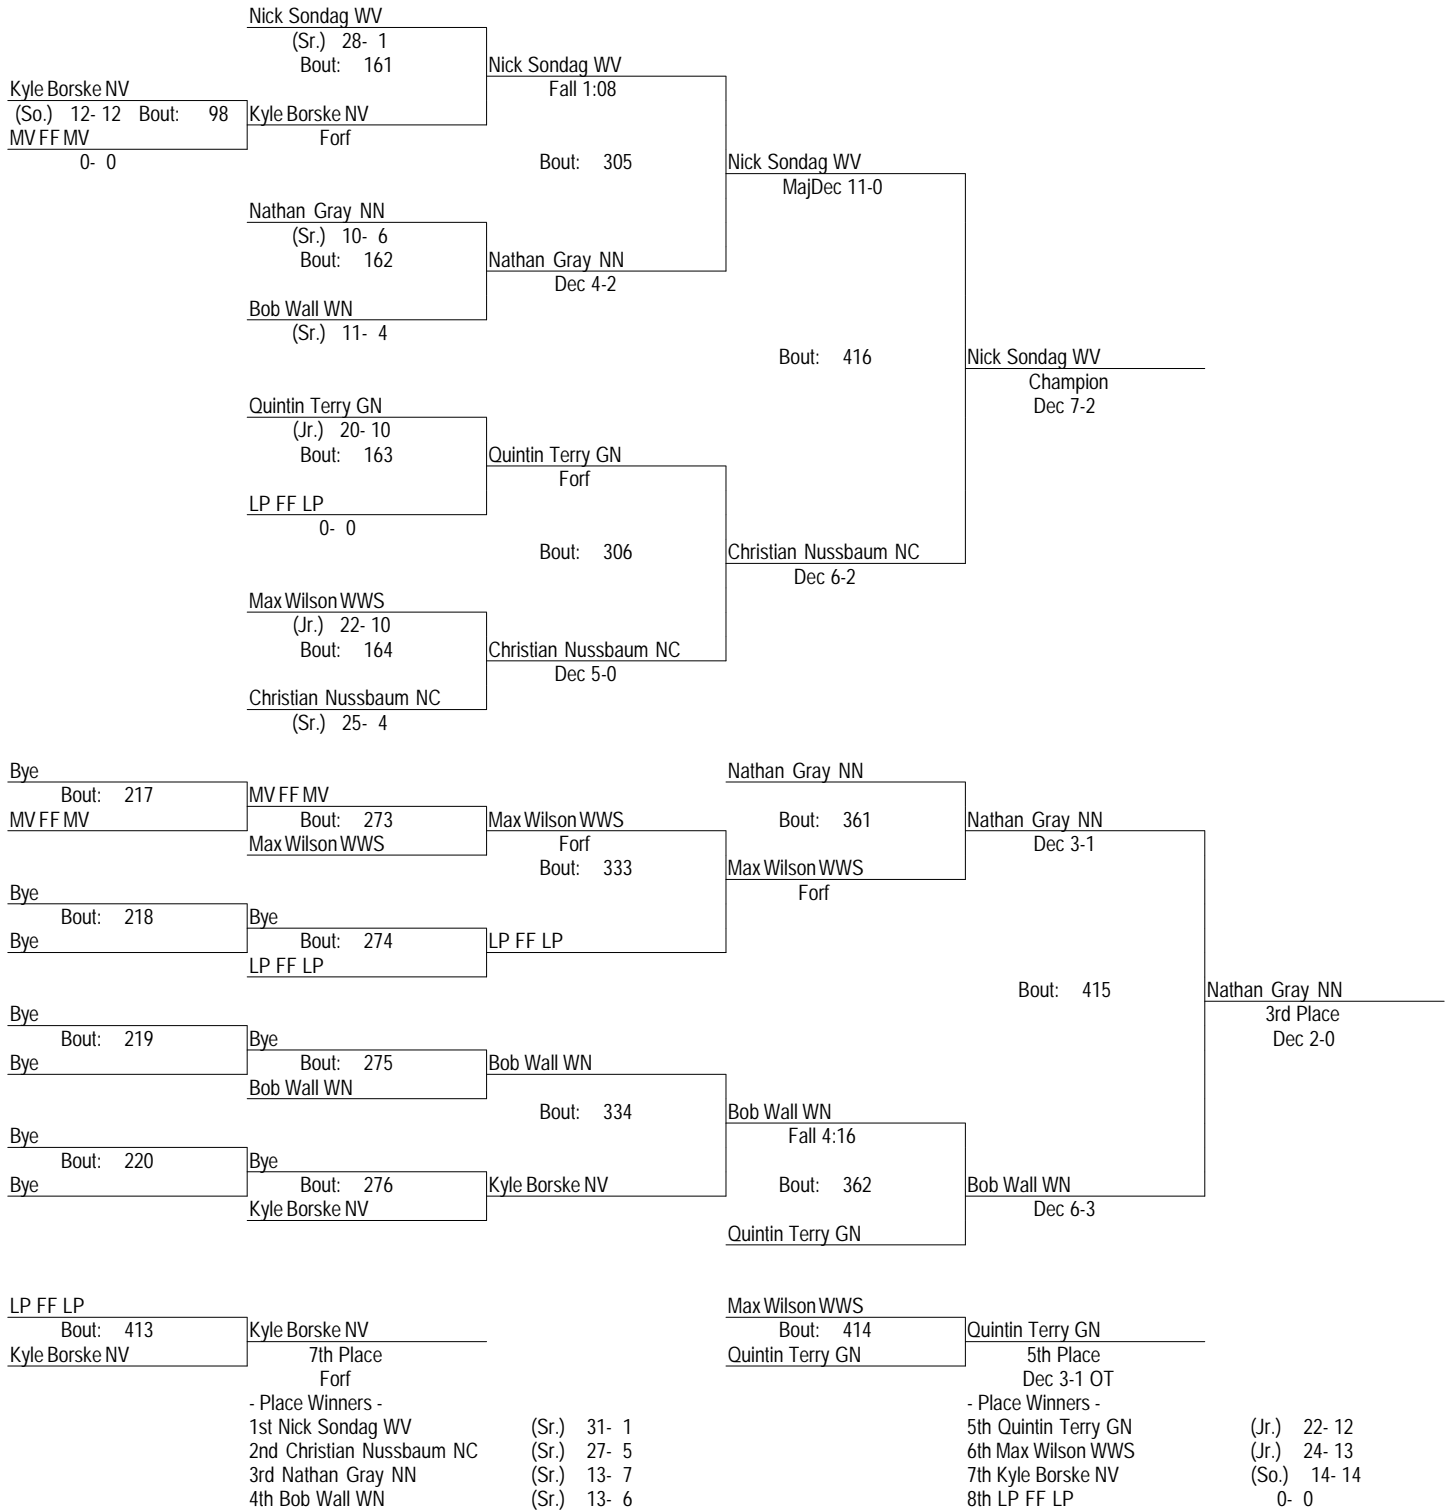

2017 DVC

January 28, 2017

Place	Score	Name	1st	2nd	3rd	4th	5th	6th	7th	8th
1	236.00	Wheaton North	4	1	2	1	2	4		
2	233.00	Glenbard North	2	3	2	2	2	2		1
3	194.00	Naperville Central		4	4	1	1			2
4	184.00	Naperville North	2	1	1	2	2	1	4	1
5	149.50	Metea Valley	2	1	1	3	1		1	1
6	145.50	Nequa Valley		1	2	1	4	1	2	2
7	139.00	Wheaton Warrenville South	2		1	1	1	4	2	2
8	134.00	Waubonsie Valley	1	2		2		1	3	3
9	104.50	Lake Park	1	1	1	1	1	1	2	2

* Team has non-scoring wrestler

2017 DVC
January 28, 2017
106

2017 DVC
January 28, 2017
113

2017 DVC
January 28, 2017
120

2017 DVC
January 28, 2017
126

2017 DVC
January 28, 2017
132

2017 DVC
January 28, 2017
138

2017 DVC
January 28, 2017
145

2017 DVC
 January 28, 2017
 160

2017 DVC
January 28, 2017
170

2017 DVC
 January 28, 2017
 182

2017 DVC
January 28, 2017
195

2017 DVC
January 28, 2017
220

2017 DVC
January 28, 2017
285