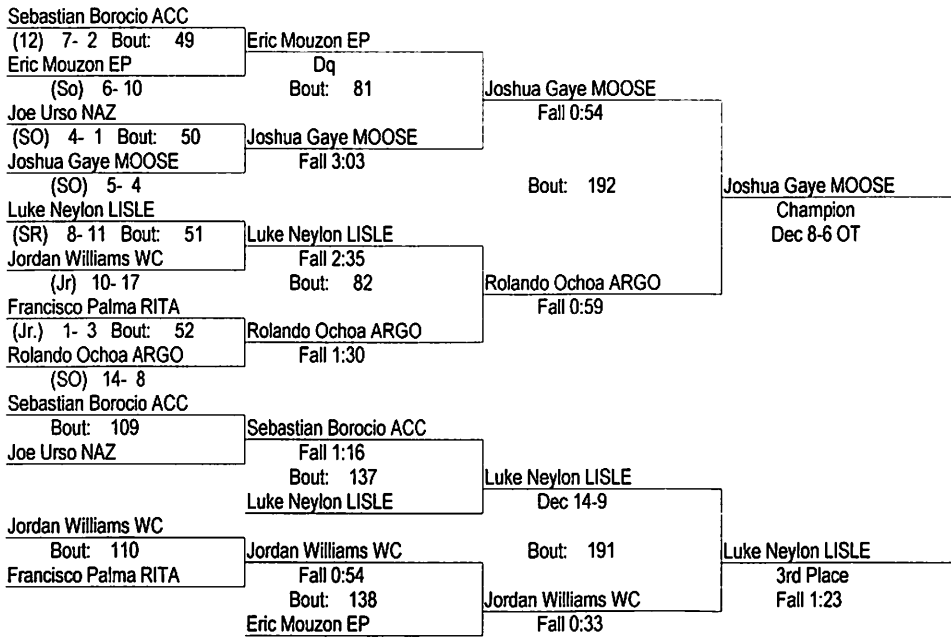

182

- Place Winners -

1st James Williams EP	(So) 18- 4
2nd Aaron Rieger WC	(Jr) 26- 2
3rd Joe Doyle ARGO	(JR) 8- 14
4th Joe Raineri LISLE	(FR) 6- 10

LISLE MELICHAR INVITATIONAL 2020 - 8 TEAM

1/18/2020

195

- Place Winners -

1st Robert Gurley NAZ	(SR) 20- 2
2nd Isiah Chukwu ARGO	(JR) 15- 2
3rd Myles Kerwin EP	(Sr) 13- 15
4th Jesse Mirelez MOOSE	(SR) 5- 5

LISLE MELICHAR INVITATIONAL 2020 - 8 TEAM

1/18/2020

220

- Place Winners -