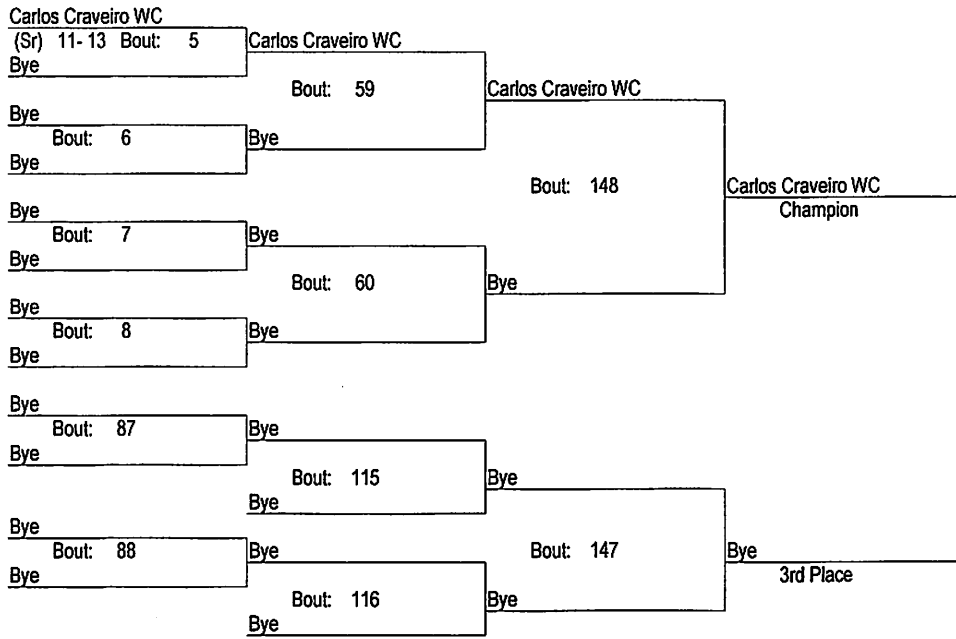

* Team has non-scoring wrestler

LISLE MELICHAR INVITATIONAL 2020 - 8 TEAM

1/18/2020

106

- Place Winners -
- | | | | |
|----------------------------|------|-----------------|-------|
| 1st Davion Jonson EP | (Jr) | 20-4 | |
| 2nd Josh Peterson WC | (So) | 23-4 | |
| 3rd Javaughn Jossell (NAZ) | (So) | 22-4 | 16-10 |
| 4th Brady Collins (LISLE) | (So) | 20-4 | 14-7 |

LISLE MELICHAR INVITATIONAL 2020 - 8 TEAM

1/18/2020

113

- Place Winners -

1st Carlos Craveiro WC

2nd Bye

3rd Bye

4th Bye