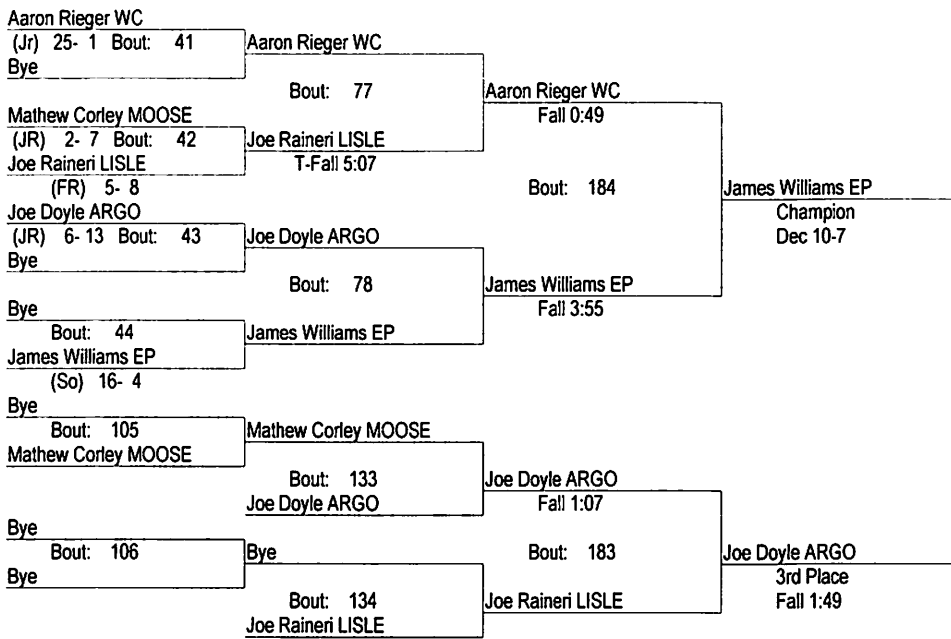

170

- Place Winners -

1st Elijah Pesek NAZ	(SR) 17- 5
2nd Bennett Eichert WC	(Jr) 24- 6
3rd Trevor Zikuda LISLE	(SO) 12-13
4th Seamus Rabbitte EP	(Jr) 7- 8

LISLE MELICHAR INVITATIONAL 2020 - 8 TEAM

1/18/2020

182

- Place Winners -

1st James Williams EP	(So) 18- 4
2nd Aaron Rieger WC	(Jr) 26- 2
3rd Joe Doyle ARGO	(JR) 8- 14
4th Joe Raineri LISLE	(FR) 6- 10

LISLE MELICHAR INVITATIONAL 2020 - 8 TEAM

1/18/2020

195

- Place Winners -

1st Robert Gurley NAZ	(SR) 20- 2
2nd Isiah Chukwu ARGO	(JR) 15- 2
3rd Myles Kerwin EP	(Sr) 13- 15
4th Jesse Mirelez MOOSE	(SR) 5- 5

LISLE MELICHAR INVITATIONAL 2020 - 8 TEAM

1/18/2020

220

- Place Winners -