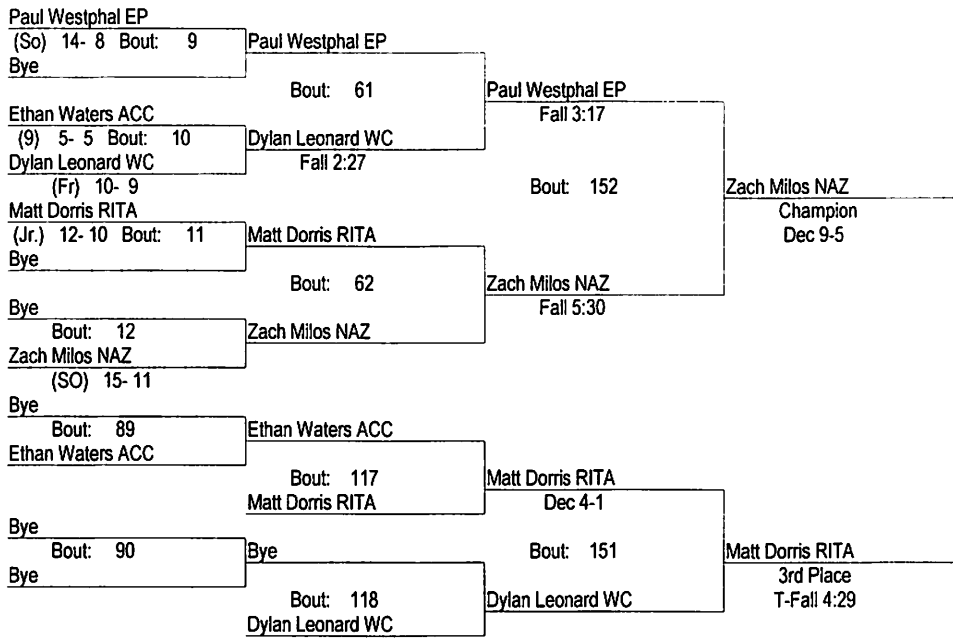

LISLE MELICHAR INVITATIONAL 2020 - 8 TEAM

1/18/2020

120

- Place Winners -

1st Zach Milos NAZ	(SO) 17-11
2nd Paul Westphal EP	(So) 15-9
3rd Matt Dorris RITA	(Jr.) 14-11
4th Dylan Leonard WC	(Fr) 11-11