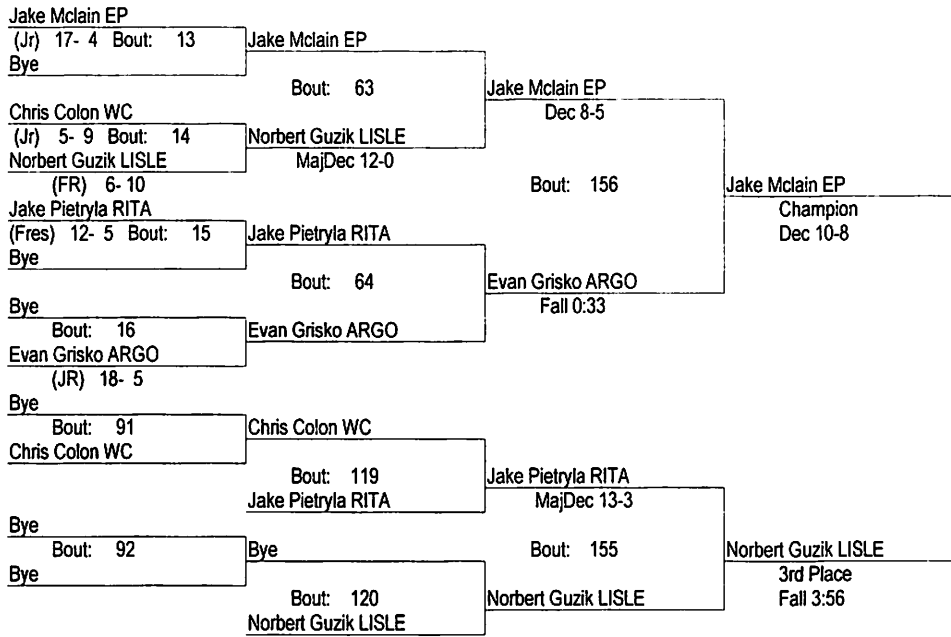

LISLE MELICHAR INVITATIONAL 2020 - 8 TEAM

1/18/2020

126

- Place Winners -

1st Jake Mclain EP	(Jr) 19- 4
2nd Evan Grisko ARGO	(JR) 19- 6
3rd Norbert Guzik LISLE	(FR) 8- 11
4th Jake Pietryla RITA	(Fres) 13- 7