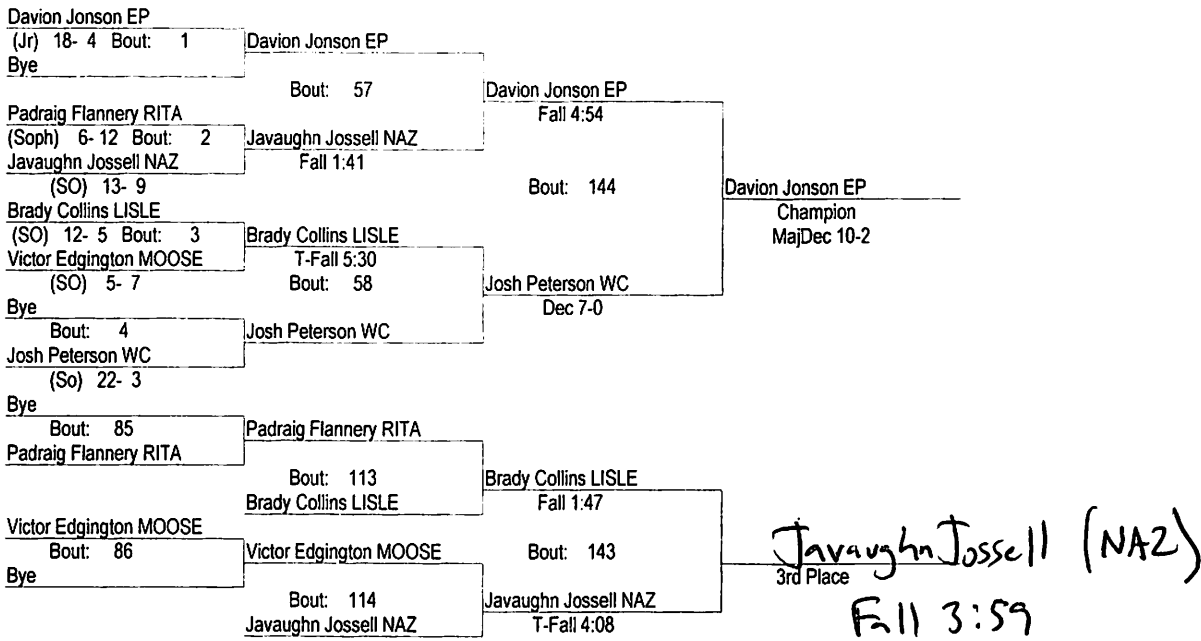

LISLE MELICHAH INVITATIONAL 2020 - 8 TEAM

1/18/2020

Place	Score	Name	1st	2nd	3rd	4th
1	163.00	EVERGREEN PARK	4	1	3	2
2	152.00	WALTHER CHRISTIAN	1	7	1	2
3	127.00	LISLE	2	1	3	2
4	124.00	NAZARETH ACADEMY	5			
5	92.00	ARGO		3	3	
6	59.50	ST. RITA		1	2	3
7	35.50	MOOSEHEART	1			1
8	35.00	AURORA CENTRAL CATHOLIC	1			2

* Team has non-scoring wrestler

LISLE MELICHAR INVITATIONAL 2020 - 8 TEAM

1/18/2020

106

1. Place Winners -

1st Davion Jonson EP	(Jr)	20-4	
2nd Josh Peterson WC	(So)	23-4	
3rd Javaughn Jossell (NAZ)	(So)	~~22-4~~	16-10
4th Brady Collins (LISLE)	(So)	~~20-4~~	14-7