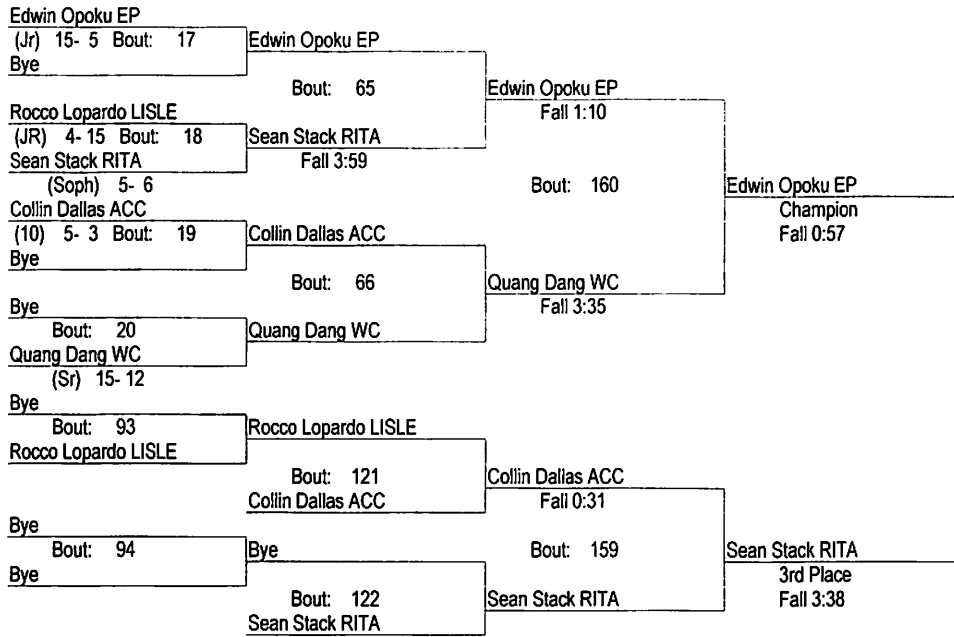

LISLE MELICHAR INVITATIONAL 2020 - 8 TEAM

1/18/2020

132

- Place Winners -

- 1st Edwin Opoku EP (Jr) 17- 5
- 2nd Quang Dang WC (Sr) 16- 13
- 3rd Sean Stack RITA (Soph) 7- 7
- 4th Collin Dallas ACC (10) 6- 5