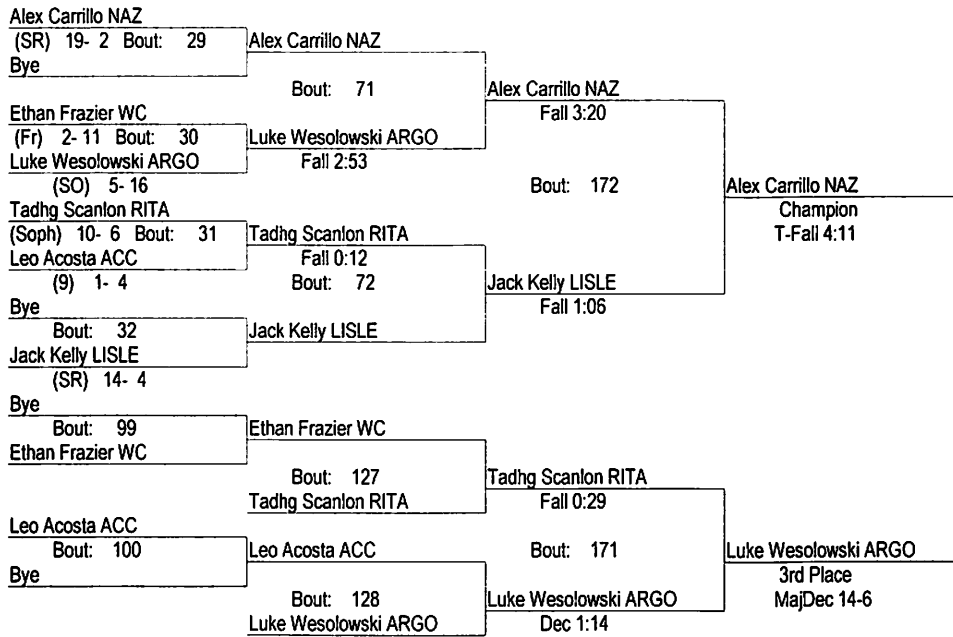

1/18/2020

145

- Place Winners -

1st Gino Pascente LISLE	(SR) 15- 9
2nd Alex Blanco WC	(Sr) 16- 10
3rd Mike Torres EP	(So) 17- 15
4th Chris Cartwright ACC	(12) 4- 9

LISLE MELICHAR INVITATIONAL 2020 - 8 TEAM

1/18/2020

152

- Place Winners -

1st Alex Carrillo NAZ	(SR) 21- 2
2nd Jack Kelly LISLE	(SR) 15- 5
3rd Luke Wesolowski ARGO	(SO) 8- 17
4th Tadhg Scanlon RITA	(Soph) 12- 8

LISLE MELICHAR INVITATIONAL 2020 - 8 TEAM