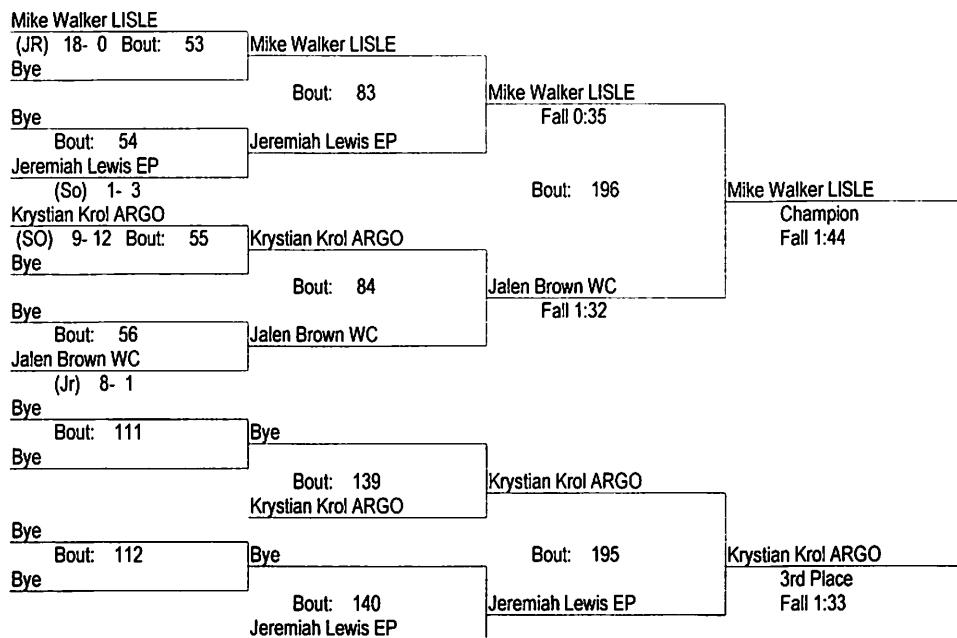

182

- Place Winners -

1st James Williams EP	(So) 18- 4
2nd Aaron Rieger WC	(Jr) 26- 2
3rd Joe Doyle ARGO	(JR) 8- 14
4th Joe Raineri LISLE	(FR) 6- 10

LISLE MELICHAR INVITATIONAL 2020 - 8 TEAM

1/18/2020

195

- Place Winners -

1st Robert Gurley NAZ	(SR) 20- 2
2nd Isiah Chukwu ARGO	(JR) 15- 2
3rd Myles Kerwin EP	(Sr) 13- 15
4th Jesse Mirelez MOOSE	(SR) 5- 5

LISLE MELICHAR INVITATIONAL 2020 - 8 TEAM

1/18/2020

220

- Place Winners -

- 1st Joshua Gaye MOOSE (SO) 8- 4
- 2nd Rolando Ochoa ARGO (SO) 16- 9
- 3rd Luke Neylon LISLE (SR) 11- 12
- 4th Jordan Williams WC (Jr) 12- 19

LISLE MELICHAH INVITATIONAL 2020 - 8 TEAM

1/18/2020

285

- Place Winners -