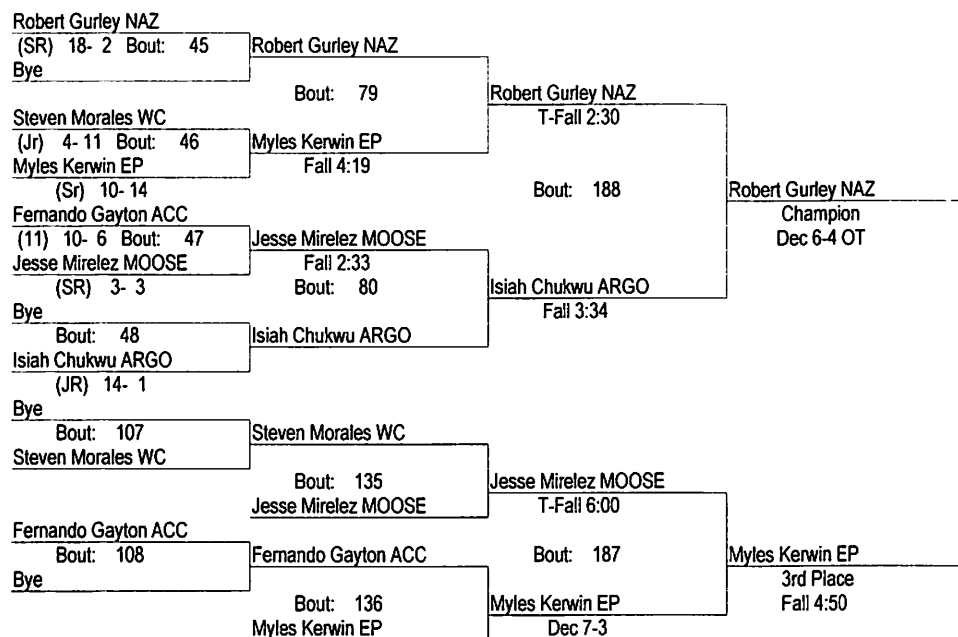

170

- Place Winners -

1st Elijah Pesek NAZ	(SR) 17- 5
2nd Bennett Eichert WC	(Jr) 24- 6
3rd Trevor Zikuda LISLE	(SO) 12-13
4th Seamus Rabbitte EP	(Jr) 7- 8

LISLE MELICHAR INVITATIONAL 2020 - 8 TEAM

1/18/2020

182

- Place Winners -

1st James Williams EP	(So) 18- 4
2nd Aaron Rieger WC	(Jr) 26- 2
3rd Joe Doyle ARGO	(JR) 8- 14
4th Joe Raineri LISLE	(FR) 6- 10

LISLE MELICHAR INVITATIONAL 2020 - 8 TEAM

1/18/2020

195

- Place Winners -

1st Robert Gurley NAZ	(SR) 20- 2
2nd Isiah Chukwu ARGO	(JR) 15- 2
3rd Myles Kerwin EP	(Sr) 13- 15
4th Jesse Mirelez MOOSE	(SR) 5- 5

LISLE MELICHAR INVITATIONAL 2020 - 8 TEAM

1/18/2020

220

- Place Winners -