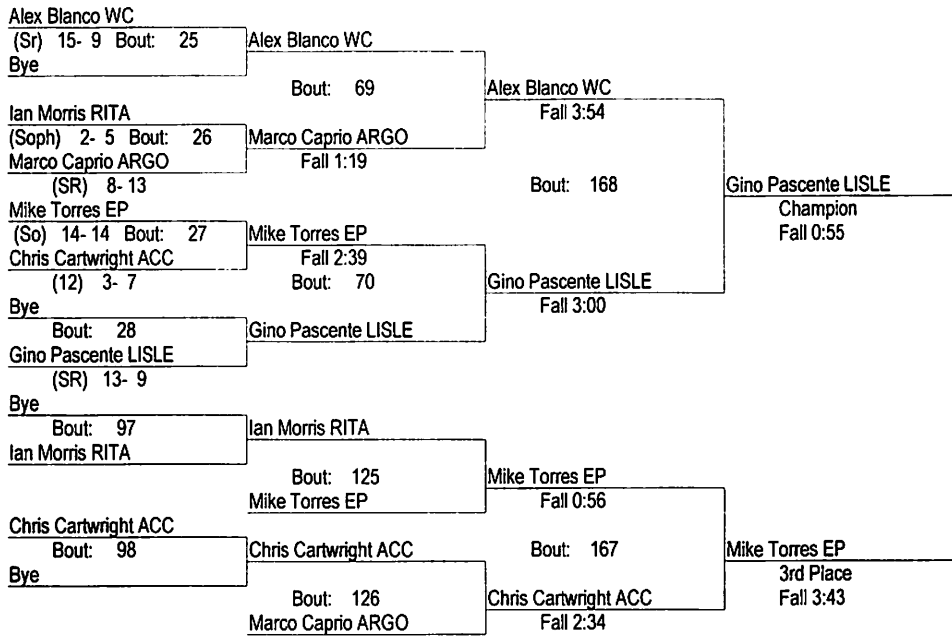

LISLE MELICHAH INVITATIONAL 2020 - 8 TEAM

1/18/2020

145

- Place Winners -

1st Gino Pascente LISLE	(SR) 15- 9
2nd Alex Blanco WC	(Sr) 16- 10
3rd Mike Torres EP	(So) 17- 15
4th Chris Cartwright ACC	(12) 4- 9