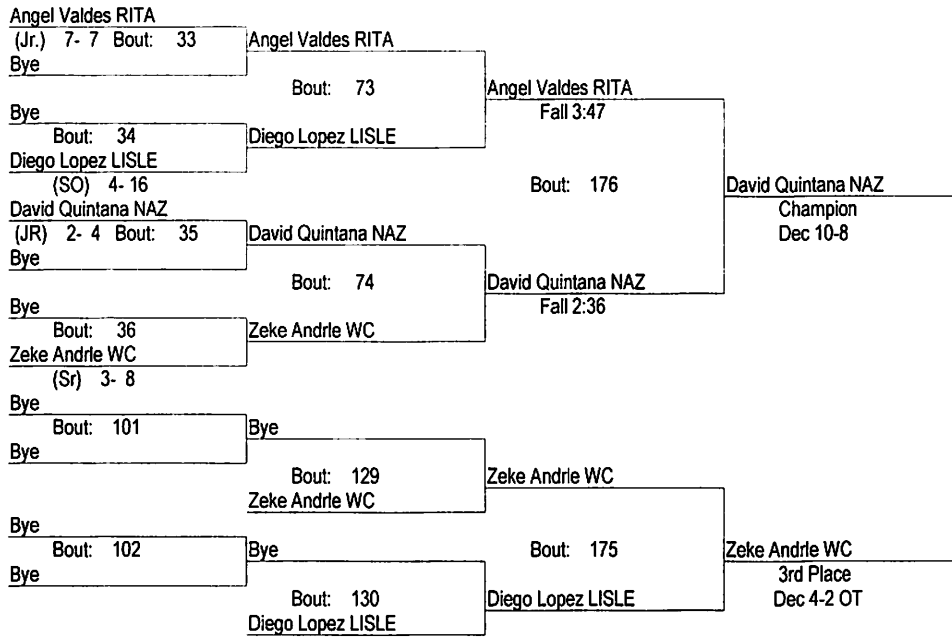

LISLE MELICHAR INVITATIONAL 2020 - 8 TEAM

1/18/2020

160

- Place Winners -

1st David Quintana NAZ	(JR) 4- 4
2nd Angel Valdes RITA	(Jr.) 8- 8
3rd Zeke Andrie WC	(Sr) 4- 9
4th Diego Lopez LISLE	(SO) 4- 18