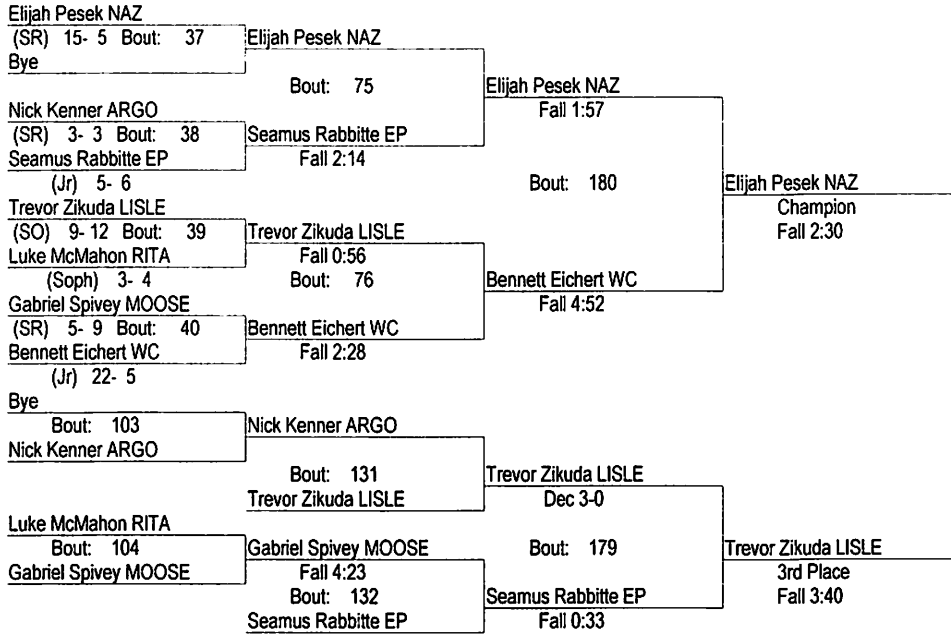

1/18/2020

160

- Place Winners -

1st David Quintana NAZ	(JR) 4- 4
2nd Angel Valdes RITA	(Jr.) 8- 8
3rd Zeke Andrie WC	(Sr) 4- 9
4th Diego Lopez LISLE	(SO) 4- 18

LISLE MELICHAR INVITATIONAL 2020 - 8 TEAM

1/18/2020

170

- Place Winners -

1st Elijah Pesek NAZ	(SR) 17- 5
2nd Bennett Eichert WC	(Jr) 24- 6
3rd Trevor Zikuda LISLE	(SO) 12-13
4th Seamus Rabbitte EP	(Jr) 7- 8

LISLE MELICHAR INVITATIONAL 2020 - 8 TEAM

1/18/2020