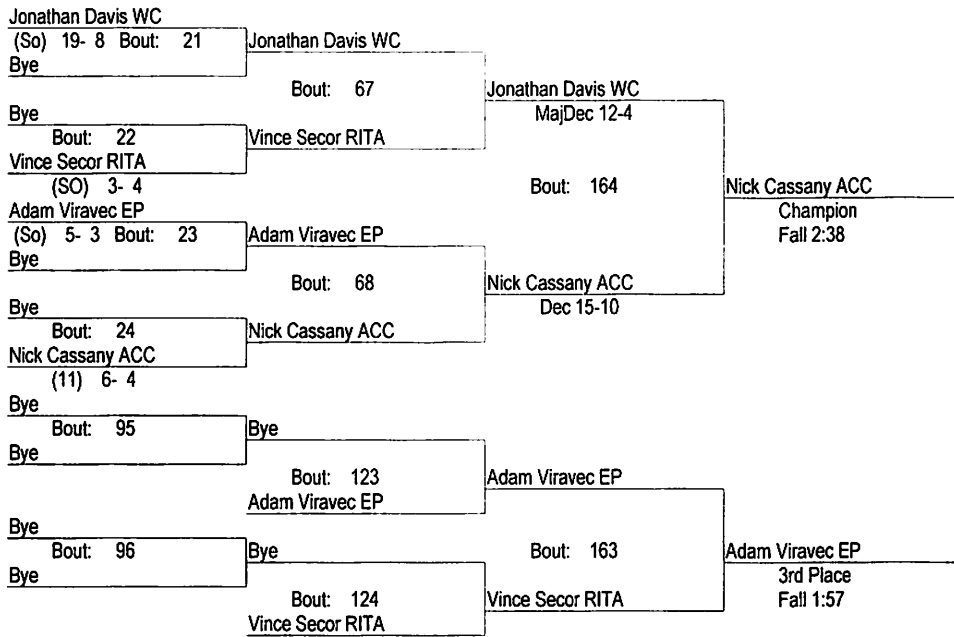

LISLE MELICHAR INVITATIONAL 2020 - 8 TEAM

1/18/2020

138

- Place Winners -

1st Nick Cassany ACC	(11) 8- 4
2nd Jonathan Davis WC	(So) 20- 9
3rd Adam Viravec EP	(So) 6- 4
4th Vince Secor RITA	(SO) 3- 6

LISLE MELICHAH INVITATIONAL 2020 - 8 TEAM